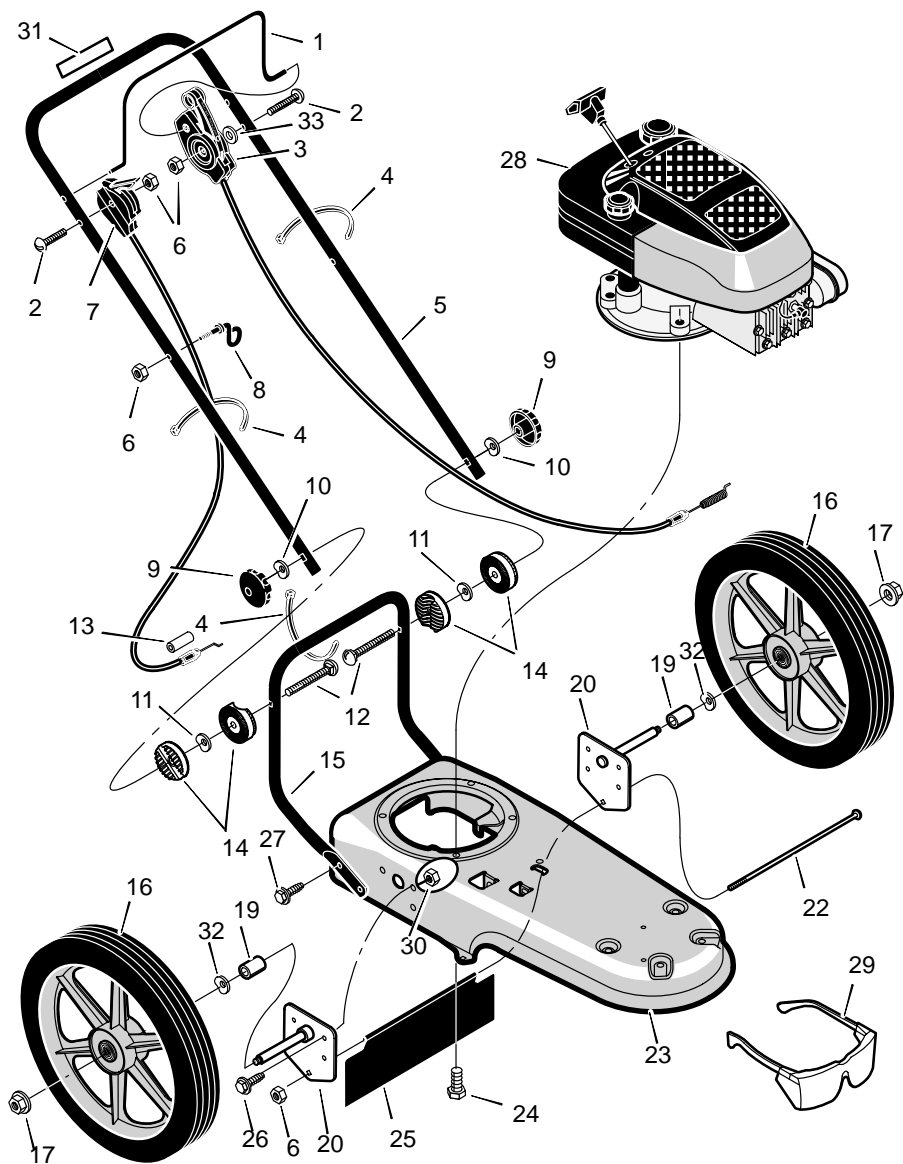

MODEL TM5000x11 CODE 407S

MODEL TM5000x11 CODE 407S

Key No.	Description	Part No.
1	Lever, Stop	MU740198-848
2	Bolt	MU323035
3	Cable, Control Latching	MU740193
4	Tie, Cable	MU712267
5	Handlebar	MU740196-846
6	Nut	MU710203
7	Control, Throttle	MU740194
8	Guide, Rope	MU672510
9	Knob, Handlebar	MU740202
10	Washer	MU783000
11	Washer, Spring	MU711936
12	Bolt	MU711937
13	Stop, Throttle	MU712491
14	Pivot, Handlebar	MU740158
15	Handlebar, Lower	MU740195-846
16	Wheel & Tire	MU740185
17	Nut, Axle	MU710140
18	Washer	MU710258
19	Spacer	MU740190
20	Assembly, Axle & Bracket	MU740188
22	Bolt, Carriage	MU711935
23	Deck	MU740150-848
24	Bolt	MU710265
25	Shield, Trailing	MU740192
26	Bolt	MU48901
27	Screw	MU710079
28	Engine	———
29	Protection, Eye	MU711890
30	Nut	MU710205
31	Decal, Engine Stop	MU712409
32	Washer, Spring	MU710258
31	Spacer, PM .26x.5x.2	MU672292
—	Decal, Powertrim (not shown)	MU407002
—	Decal, Hayter (not shown)	MU300157
—	Decal, Warning (not shown)	MU713006
—	Instruction Book & Parts List	MU407004

MODEL TM5000x11 CODE 407S

MODEL TM5000x11 CODE 407S

Key No.	Description	Part No.
1	Nut	MU710140
2	Bolt	MU711978
3	Deck	MU740150-848
4	Screw	MU710272
5	Idler Assembly	MU740232
6	Bolt	MU710200
7	Spring	MU712403
8	Spacer	MU740292
9	Nut	MU712148
10	Washer	MU710083
11	Pulley, Cutting Head	MU740171
12	Spacer	MU740173
13	Belt	MU711933
14	Pulley, Idler	MU740244
15	Pulley, Engine	MU740179
16	Pulley, Idler	MU740183
17	Lockwasher	MU712147
18	Bolt	MU712146
19	Screw	MU712145
20	Guard Assembly	MU770070
22	Guard	MU740206
23	Screw	MU740255
24	Jackshaft Housing Assembly	MU092574
25	Jackshaft	MU740169
26	Wrap, Upper Head	MU740163
27	Screw	MU712126
29	Assembly, Cutting Disc	MU740175-848
30	Screw, Set	MU712127
31	Line, Cutting	MU740164
33	Guide, Height	MU740157
34	Spacer	MU740210
35	Shield, Abrasion	MU740209
36	Lockwasher	MU120380
37	Bolt	MU180022