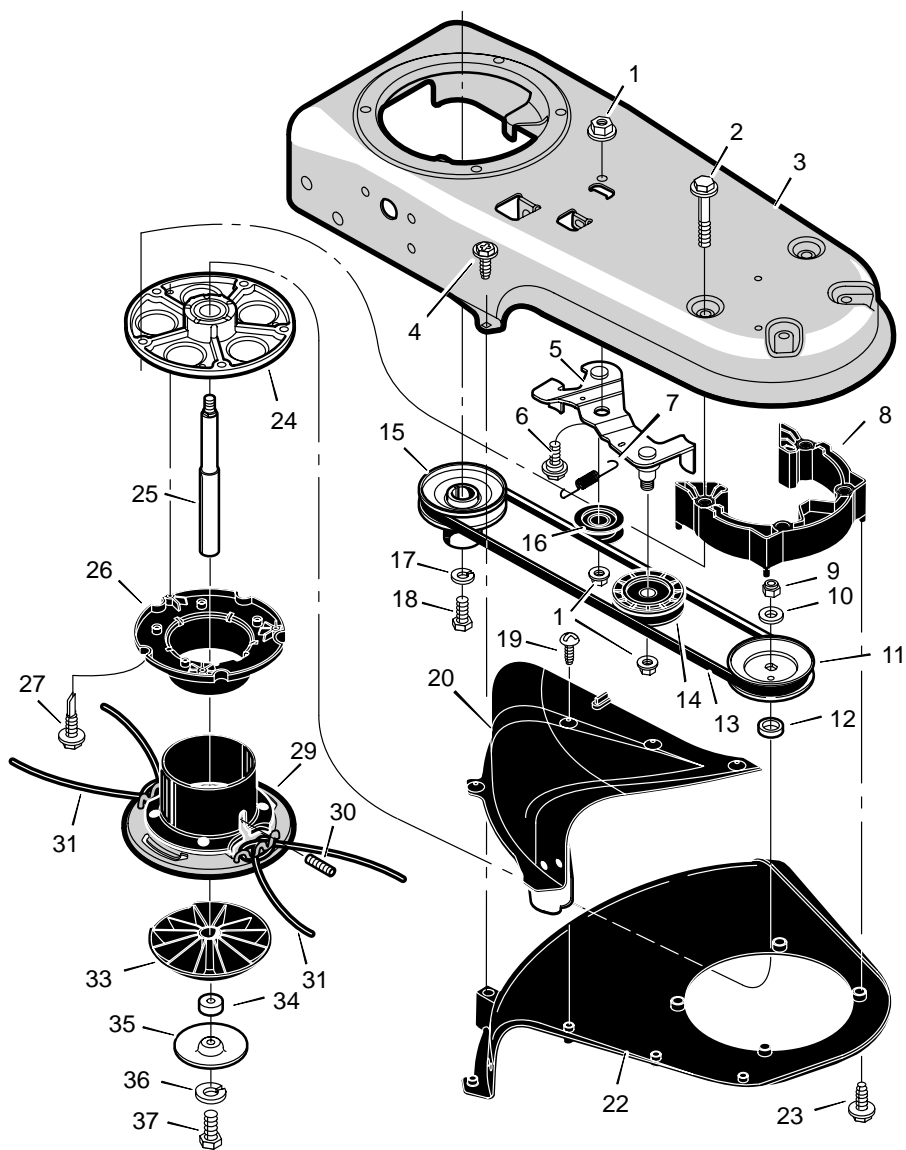

MODEL TM5000x11 CODE 407S

MODEL TM5000x11 CODE 407S

Key No.	Description	Part No.
1	Lever, Stop	MU740198-848
2	Bolt	MU323035
3	Cable, Control Latching	MU740193
4	Tie, Cable	MU712267
5	Handlebar	MU740196-846
6	Nut	MU710203
7	Control, Throttle	MU740194
8	Guide, Rope	MU672510
9	Knob, Handlebar	MU740202
10	Washer	MU783000
11	Washer, Spring	MU711936
12	Bolt	MU711937
13	Stop, Throttle	MU712491
14	Pivot, Handlebar	MU740158
15	Handlebar, Lower	MU740195-846
16	Wheel & Tire	MU740185
17	Nut, Axle	MU710140
18	Washer	MU710258
19	Spacer	MU740190
20	Assembly, Axle & Bracket	MU740188
22	Bolt, Carriage	MU711935
23	Deck	MU740150-848
24	Bolt	MU710265
25	Shield, Trailing	MU740192
26	Bolt	MU48901
27	Screw	MU710079
28	Engine	———
29	Protection, Eye	MU711890
30	Nut	MU710205
31	Decal, Engine Stop	MU712409
32	Washer, Spring	MU710258
31	Spacer, PM .26x.5x.2	MU672292
—	Decal, Powertrim (not shown)	MU407002
—	Decal, Hayter (not shown)	MU300157
—	Decal, Warning (not shown)	MU713006
—	Instruction Book & Parts List	MU407004

MODEL TM5000x11 CODE 407S

MODEL TM5000x11 CODE 407S

Key No.	Description	Part No.
1	Nut	MU710140
2	Bolt	MU711978
3	Deck	MU740150-848
4	Screw	MU710272
5	Idler Assembly	MU740232
6	Bolt	MU710200
7	Spring	MU712403
8	Spacer	MU740292
9	Nut	MU712148
10	Washer	MU710083
11	Pulley, Cutting Head	MU740171
12	Spacer	MU740173
13	Belt	MU711933
14	Pulley, Idler	MU740244
15	Pulley, Engine	MU740179
16	Pulley, Idler	MU740183
17	Lockwasher	MU712147
18	Bolt	MU712146
19	Screw	MU712145
20	Guard Assembly	MU770070
22	Guard	MU740206
23	Screw	MU740255
24	Jackshaft Housing Assembly	MU092574
25	Jackshaft	MU740169
26	Wrap, Upper Head	MU740163
27	Screw	MU712126
29	Assembly, Cutting Disc	MU740175-848
30	Screw, Set	MU712127
31	Line, Cutting	MU740164
33	Guide, Height	MU740157
34	Spacer	MU740210
35	Shield, Abrasion	MU740209
36	Lockwasher	MU120380
37	Bolt	MU180022