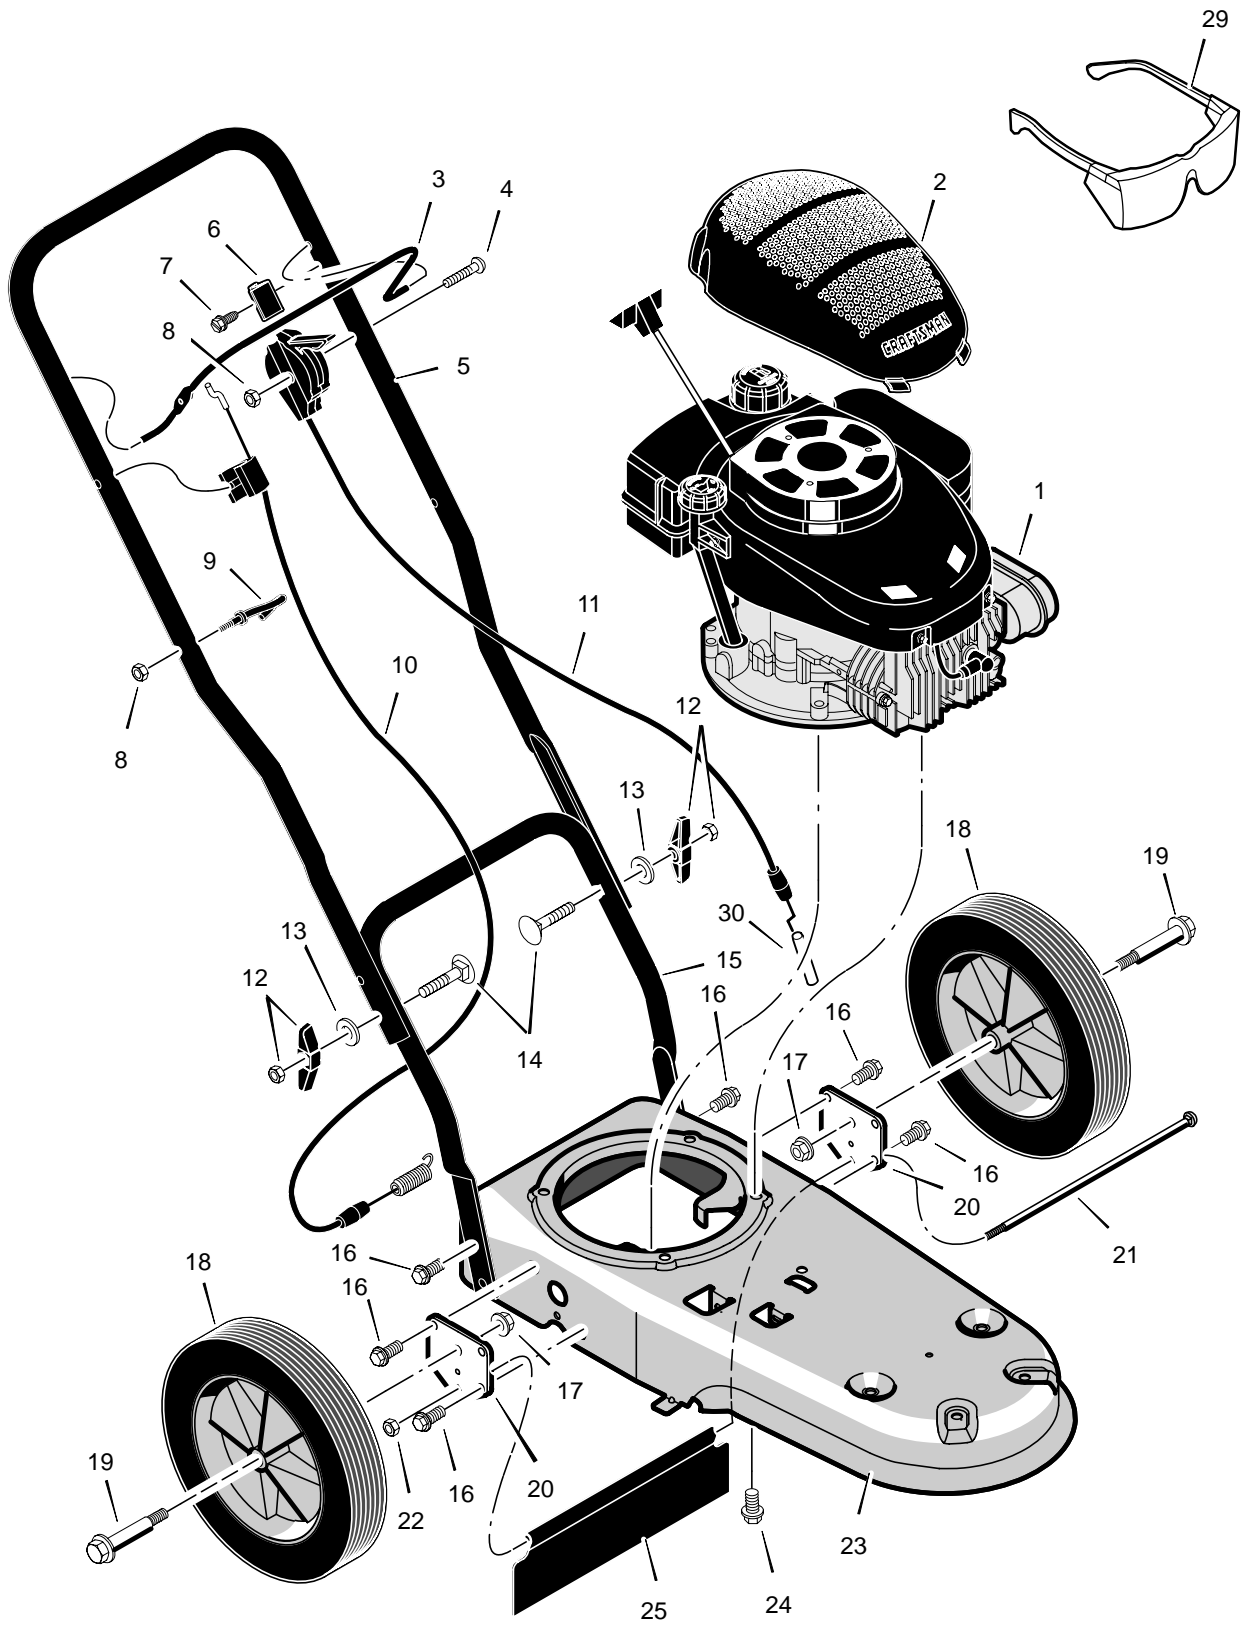

MODEL TM4000x51A

REPAIR PARTS

MODEL TM4000x51A

REPAIR PARTS

Key No.	Description	Part No.
1	Engine	—
2	Shroud, Engine	1601001
3	Lever, Control	740198-860
4	Bolt	323035
5	Handle, Upper	740196
6	Bracket, Stop	1601013
7	Screw	710269
8	Nut	15x116
9	Guide, Rope	672510
10	Cable, Drive	740193
11	Control, Throttle	740194
12	Knob	740202
13	Washer	783000
14	Bolt, Carriage	711937
15	Handle, Lower	740285
16	Bolt	26x274
17	Nut	15x85
18	Wheel & Tire	740278
19	Bolt, Axle	713018
20	Bracket, Wheel	740280
21	Rod, Rear Guard Bolt	711935
22	Nut	15X116
23	Frame, Trimmer	740260-860
24	Bolt	710265
25	Guard, Rear	740282
29	Glasses, Safety	711890
30	Spacer, Sleeve	712491
—	Book, Instruction	F-010200M

Key No.	Description	Part No.
1	Frame, Trimmer	740260-860
2	Bolt	711978
3	Nut	15x84
4	Spacer Assembly, Jackshaft	740292
5	Bracket, Idler Assembly	740232
6	Spring	712403
7	Bolt, Shoulder	710200
8	Pulley, Idler	740183
9	Pulley, "V"	740244
10	Nut	15x119
11	Washer	710083
12	Pulley, Cutting Head	740266
13	Belt	740259
14	Pulley, Drive	740179
15	Washer	712147
16	Bolt	712146
17	Shield, Trimmer	740262
18	Bolt	710269
19	Spacer	740173
20	Housing, Jackshaft	1001049
21	Jackshaft	740264
22	Shield, Weed	740267
23	Line, 0.130" x 16.75 (24 pack)	7701012
24	Head, Cutting	740268-860
25	Guide, Height	740268
26	Spacer	1601027
27	Washer	710256
29	Bolt	1x179