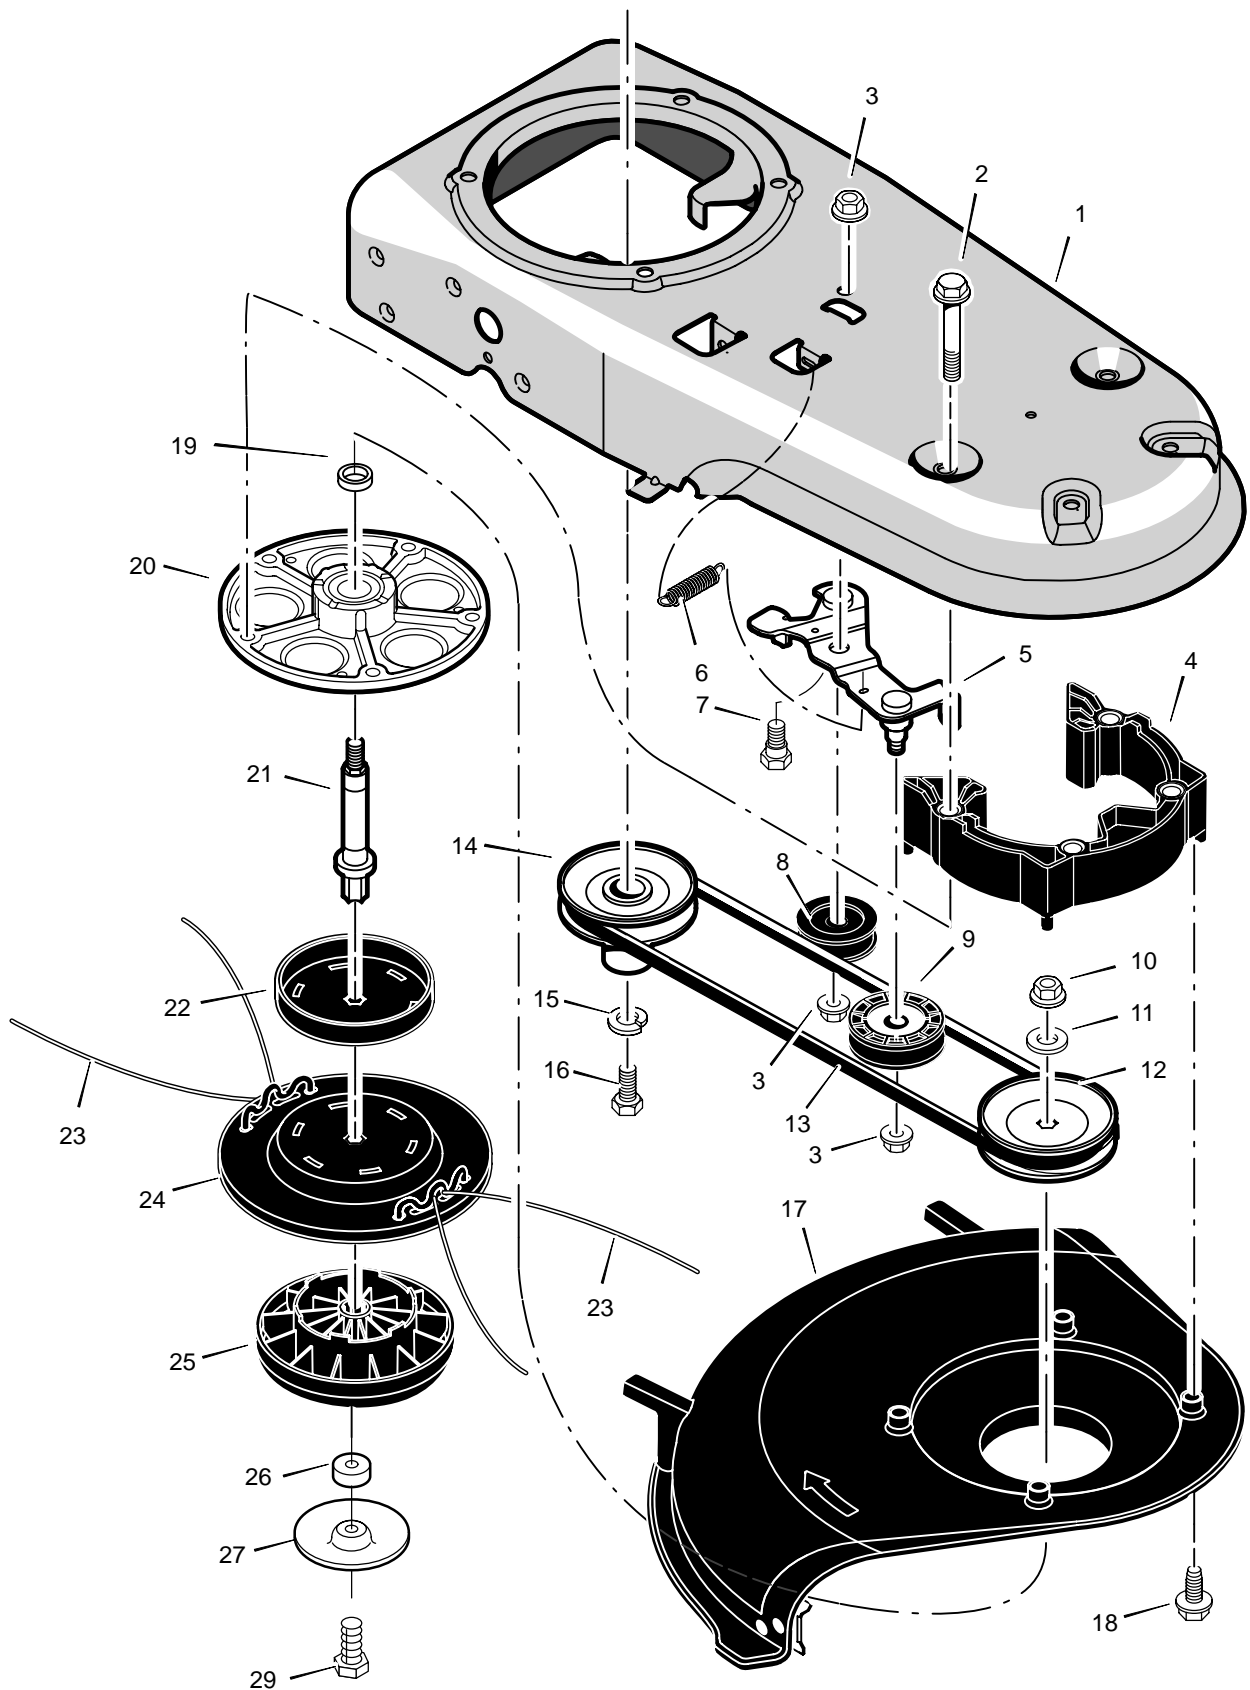

MODEL TM4000x51A

REPAIR PARTS

MODEL TM4000x51A

REPAIR PARTS

Key No.	Description	Part No.
1	Engine	—
2	Shroud, Engine	1601001
3	Lever, Control	740198-860
4	Bolt	323035
5	Handle, Upper	740196
6	Bracket, Stop	1601013
7	Screw	710269
8	Nut	15x116
9	Guide, Rope	672510
10	Cable, Drive	740193
11	Control, Throttle	740194
12	Knob	740202
13	Washer	783000
14	Bolt, Carriage	711937
15	Handle, Lower	740285
16	Bolt	26x274
17	Nut	15x85
18	Wheel & Tire	740278
19	Bolt, Axle	713018
20	Bracket, Wheel	740280
21	Rod, Rear Guard Bolt	711935
22	Nut	15X116
23	Frame, Trimmer	740260-860
24	Bolt	710265
25	Guard, Rear	740282
29	Glasses, Safety	711890
30	Spacer, Sleeve	712491
—	Book, Instruction	F-010200M

Key No.	Description	Part No.
1	Frame, Trimmer	740260-860
2	Bolt	711978
3	Nut	15x84
4	Spacer Assembly, Jackshaft	740292
5	Bracket, Idler Assembly	740232
6	Spring	712403
7	Bolt, Shoulder	710200
8	Pulley, Idler	740183
9	Pulley, "V"	740244
10	Nut	15x119
11	Washer	710083
12	Pulley, Cutting Head	740266
13	Belt	740259
14	Pulley, Drive	740179
15	Washer	712147
16	Bolt	712146
17	Shield, Trimmer	740262
18	Bolt	710269
19	Spacer	740173
20	Housing, Jackshaft	1001049
21	Jackshaft	740264
22	Shield, Weed	740267
23	Line, 0.130" x 16.75 (24 pack)	7701012
24	Head, Cutting	740268-860
25	Guide, Height	740268
26	Spacer	1601027
27	Washer	710256
29	Bolt	1x179