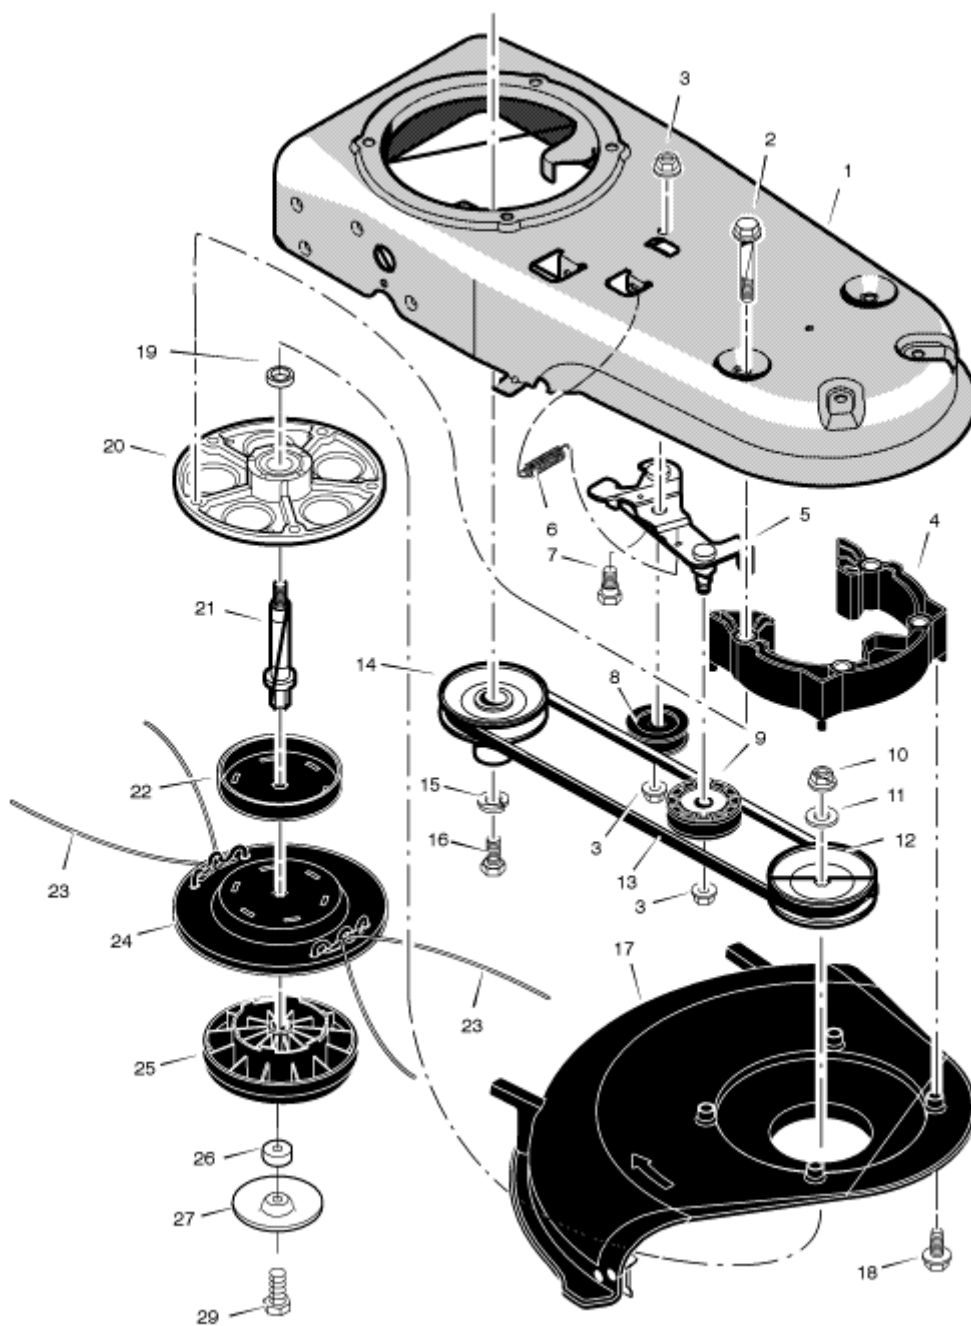

30

712491  
Add to pick list

Spacer, Sleeve

Ea

--

F-010200M  
Add to pick list

Book, Instruction

Supercessions	Ref #	Part #	<input checked="" type="checkbox"/> Description	<input checked="" type="checkbox"/> Qty	<input checked="" type="checkbox"/> Context Note	<input checked="" type="checkbox"/> Foot Note	<input checked="" type="checkbox"/> UOM
	1	740260-860 <a href="#">Add to pick list</a>	Frame, Trimmer				Ea
	2	711978MA <a href="#">Add to pick list</a>	Bolt				Ea
	3	015X84MA <a href="#">Add to pick list</a>	Nut				Ea
	4	740292MA <a href="#">Add to pick list</a>	Spacer Assembly, Jackshaft				Ea
	5	740232 <a href="#">Add to pick list</a>	Bracket, Idler Asembly				Ea
	6	712403MA <a href="#">Add to pick list</a>	Spring				Ea
	7	710200 <a href="#">Add to pick list</a>	Bolt, Shoulder				Ea
	8	740183MA <a href="#">Add to pick list</a>	Pulley, Idler				Ea
	9	740244MA <a href="#">Add to pick list</a>	Pulley, "V"				Ea
	10	15X119 <a href="#">Add to pick list</a>	Nut				Ea
	11	710083 <a href="#">Add to pick list</a>	Washer				Ea
	12	740266 <a href="#">Add to pick list</a>	Pulley, Cutting Head				Ea
	13	740259MA <a href="#">Add to pick list</a>	Belt				Ea
	14	740179MA <a href="#">Add to pick list</a>	Pulley, Drive				Ea
	15	712147 <a href="#">Add to pick list</a>	Washer				Ea
	16	712146 <a href="#">Add to pick list</a>	Bolt				Ea
	17	740262MA <a href="#">Add to pick list</a>	Shield, Trimmer				Ea
	18	710269 <a href="#">Add to pick list</a>	Bolt				Ea
	19	740173 <a href="#">Add to pick list</a>	Spacer				Ea
	20	1001049 <a href="#">Add to pick list</a>	Housing, Jackshaft				Ea
	21	740264MA <a href="#">Add to pick list</a>	Jackshaft				Ea
	22	740267MA <a href="#">Add to pick list</a>	Shield, Weed				Ea
	23	7701012MA <a href="#">Add to pick list</a>	Line, 0.130" x 16.75 (24 pack)				Ea
	24	740271E276 <a href="#">Add to pick list</a>	Head, Cutting				Ea
	25	740268MA <a href="#">Add to pick list</a>	Guide, Height				Ea
	26	1601027 <a href="#">Add to pick list</a>	Spacer				Ea