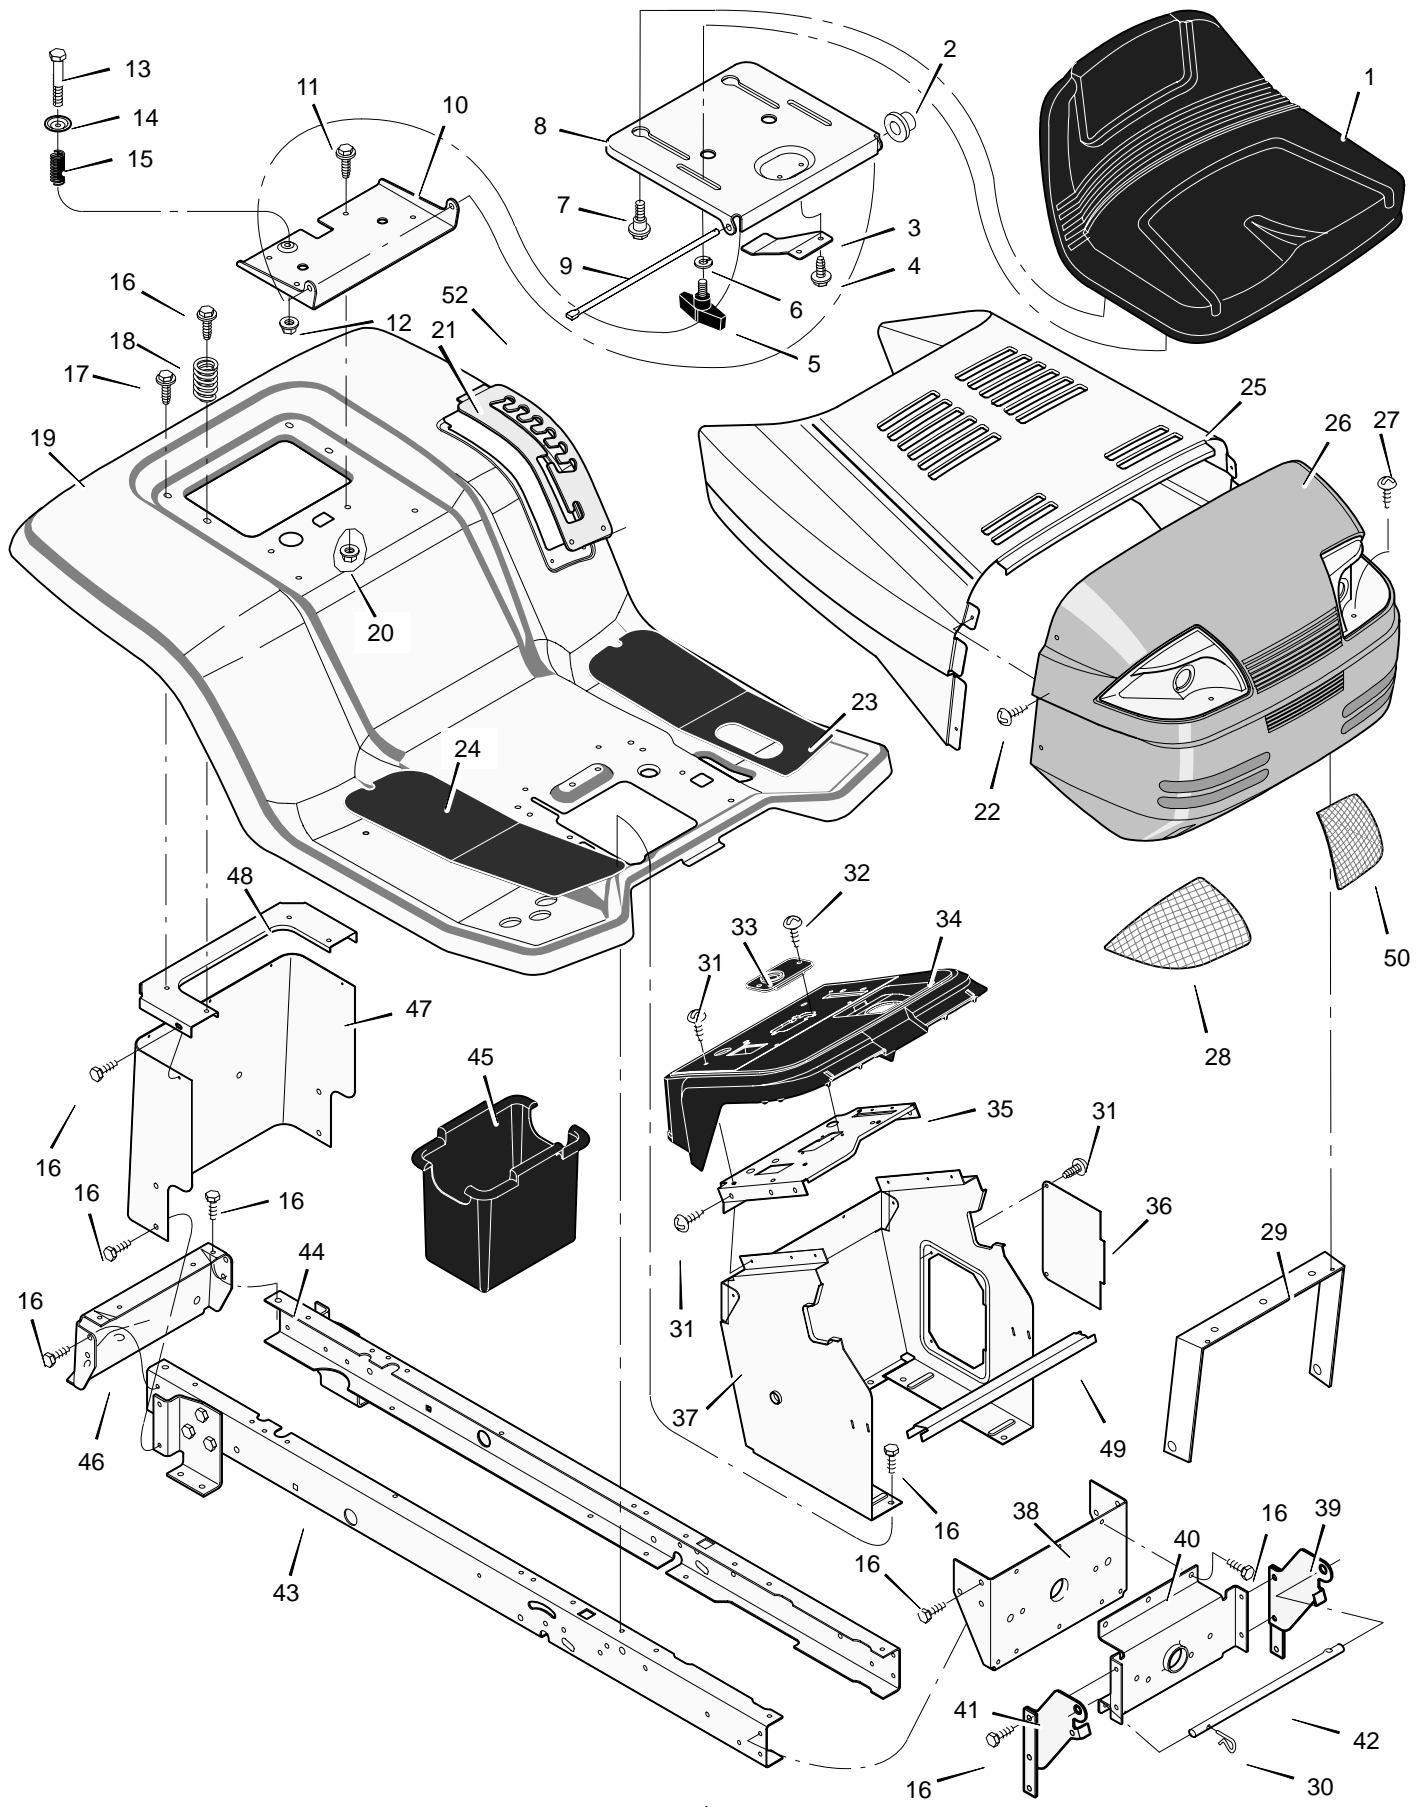

MODEL 465601x50A

REPAIR PARTS CHASSIS AND HOOD

MODEL 465601x50A

REPAIR PARTS CHASSIS AND HOOD

Key No.	Description	Part No.	Key No.	Description	Part No.
1	Seat	095236	27	Screw **	26x239
2	Cap, Push On	028x23	28	Lens, Right **	092539
3	Spring	094057	29	Brace, Grille **	092541
4	Screw	26x229	30	Pin, Hair	031x4
5	Bolt, Wing	1001054	31	Screw	26x270
6	Washer	017x47	32	Screw	26x238
7	Bolt, Shoulder	009x56	33	Bearing, Steering	094219
8	Support, Seat	094154E700	34	Dash (Grey)	095034
9	Rod, Pivot	094156 Z	35	Plate, Dash	094221E700
10	Bracket, Pivot	094153E700	36	Panel, Access	093007E700
11	Bolt	001x45	37	Support, Dash	095082E700
12	Nut	015x89	38	Bracket, Rear Hanger	1001270E700
13	Bolt, Shoulder	009x55	39	Support, Left Grille	690547E700
14	Washer	094155 Z	40	Axle, Hanger	094007E700
15	Spring	164x31	41	Support, Right Grille	690546E700
16	Screw	26x249	42	Rod, Pivot	093137 Z
17	Screw	26x263	43	Frame, Right	1001268E701
18	Spring	164x30	44	Frame, Left	1001269E701
19	Deck, Seat	1001285E245	45	Container, Battery	690424
20	Nut	015x88	46	Plate, Hitch	1001002E700
21	Plate, Index	094886E700	47	Plate, Rear	690218E700
22	Screw	009x47	48	Top, Rear Plate	094186E700
23	Mat, Left	094109	49	Channel	095081E700
24	Mat, Right	094108	50	Lens, Left **	092540
25	Hood	093215E245	—	Instruction Book & Parts List	F-020759L
26	Grille Assembly (Includes Lens)	094869			

** These parts are included with Key number 26.