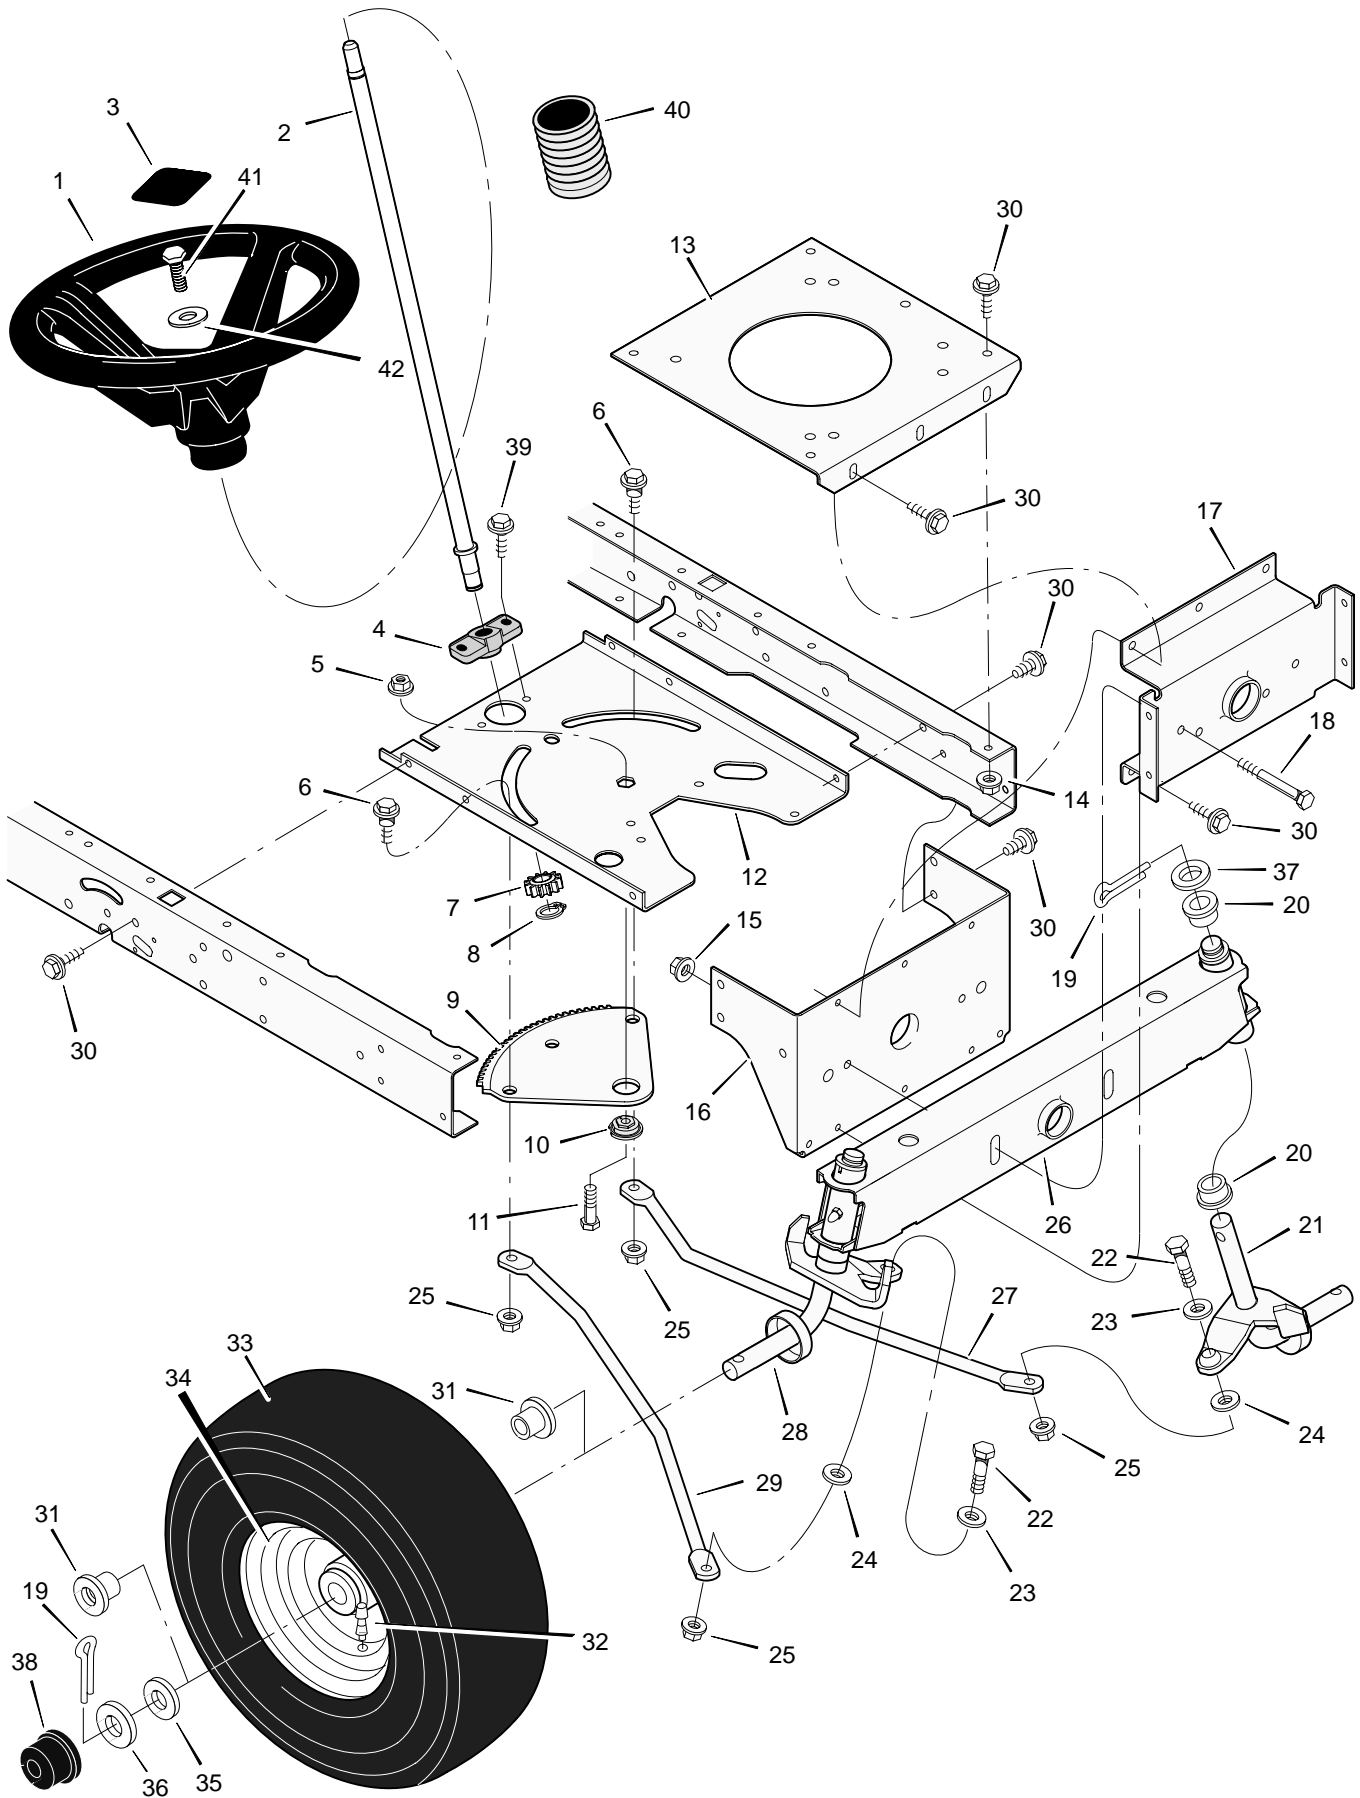

MODEL 465601x50A

REPAIR PARTS STEERING

MODEL 465601x50A

REPAIR PARTS STEERING

Key No.	Description	Part No.	Key No.	Description	Part No.
1	Wheel, Steering	095184	23	Washer	17x104
2	Post, Steering	690626	24	Washer	017x53 Z
3	Insert, Steering Wheel	711325	25	Nut, Flange	015x84
4	Bearing	094124	26	Axle Assembly	1001460E700
5	Nut, Flange	15x111	27	Drag Link, Left	095329E700
6	Bolt, Shoulder	009x57	28	Spindle Assembly, Right	094575E700
7	Gear, Pinion	690183E700	29	Drag Link, Right	095328E700
8	Ring, Snap	011x25	30	Screw	26x249
9	Gear, Sector	094121E700	31	Bearing, Wheel	091334
10	Bearing	094123	32	Stem, Valve	024373
11	Bolt	001x84	33	Tire *	024380
12	Plate, Steering	1001121E700	—	Tube	407924
13	Plate, Engine	094006E700	34	Wheel and Tire Assembly	094581-601
14	Nut, Flange	015x88	35	Washer	17x195
15	Nut, Flange	15x118	36	Washer	17x192
16	Bracket, Hanger	1001270E700	37	Washer	17x113
17	Axle, Hanger	094007E700	38	Hub Cap	094618
18	Bolt	01x146	39	Screw	26x267
19	Pin, Cotter	030x49	40	Bellows	092059
20	Bearing	690150	41	Bolt	0025x3
21	Spindle Assembly, Left	094576E700	42	Washer	17x146
22	Bolt	01x111			

* When you order a tire, make sure to give the brand name of the tire so that the tread pattern on the tire will match.