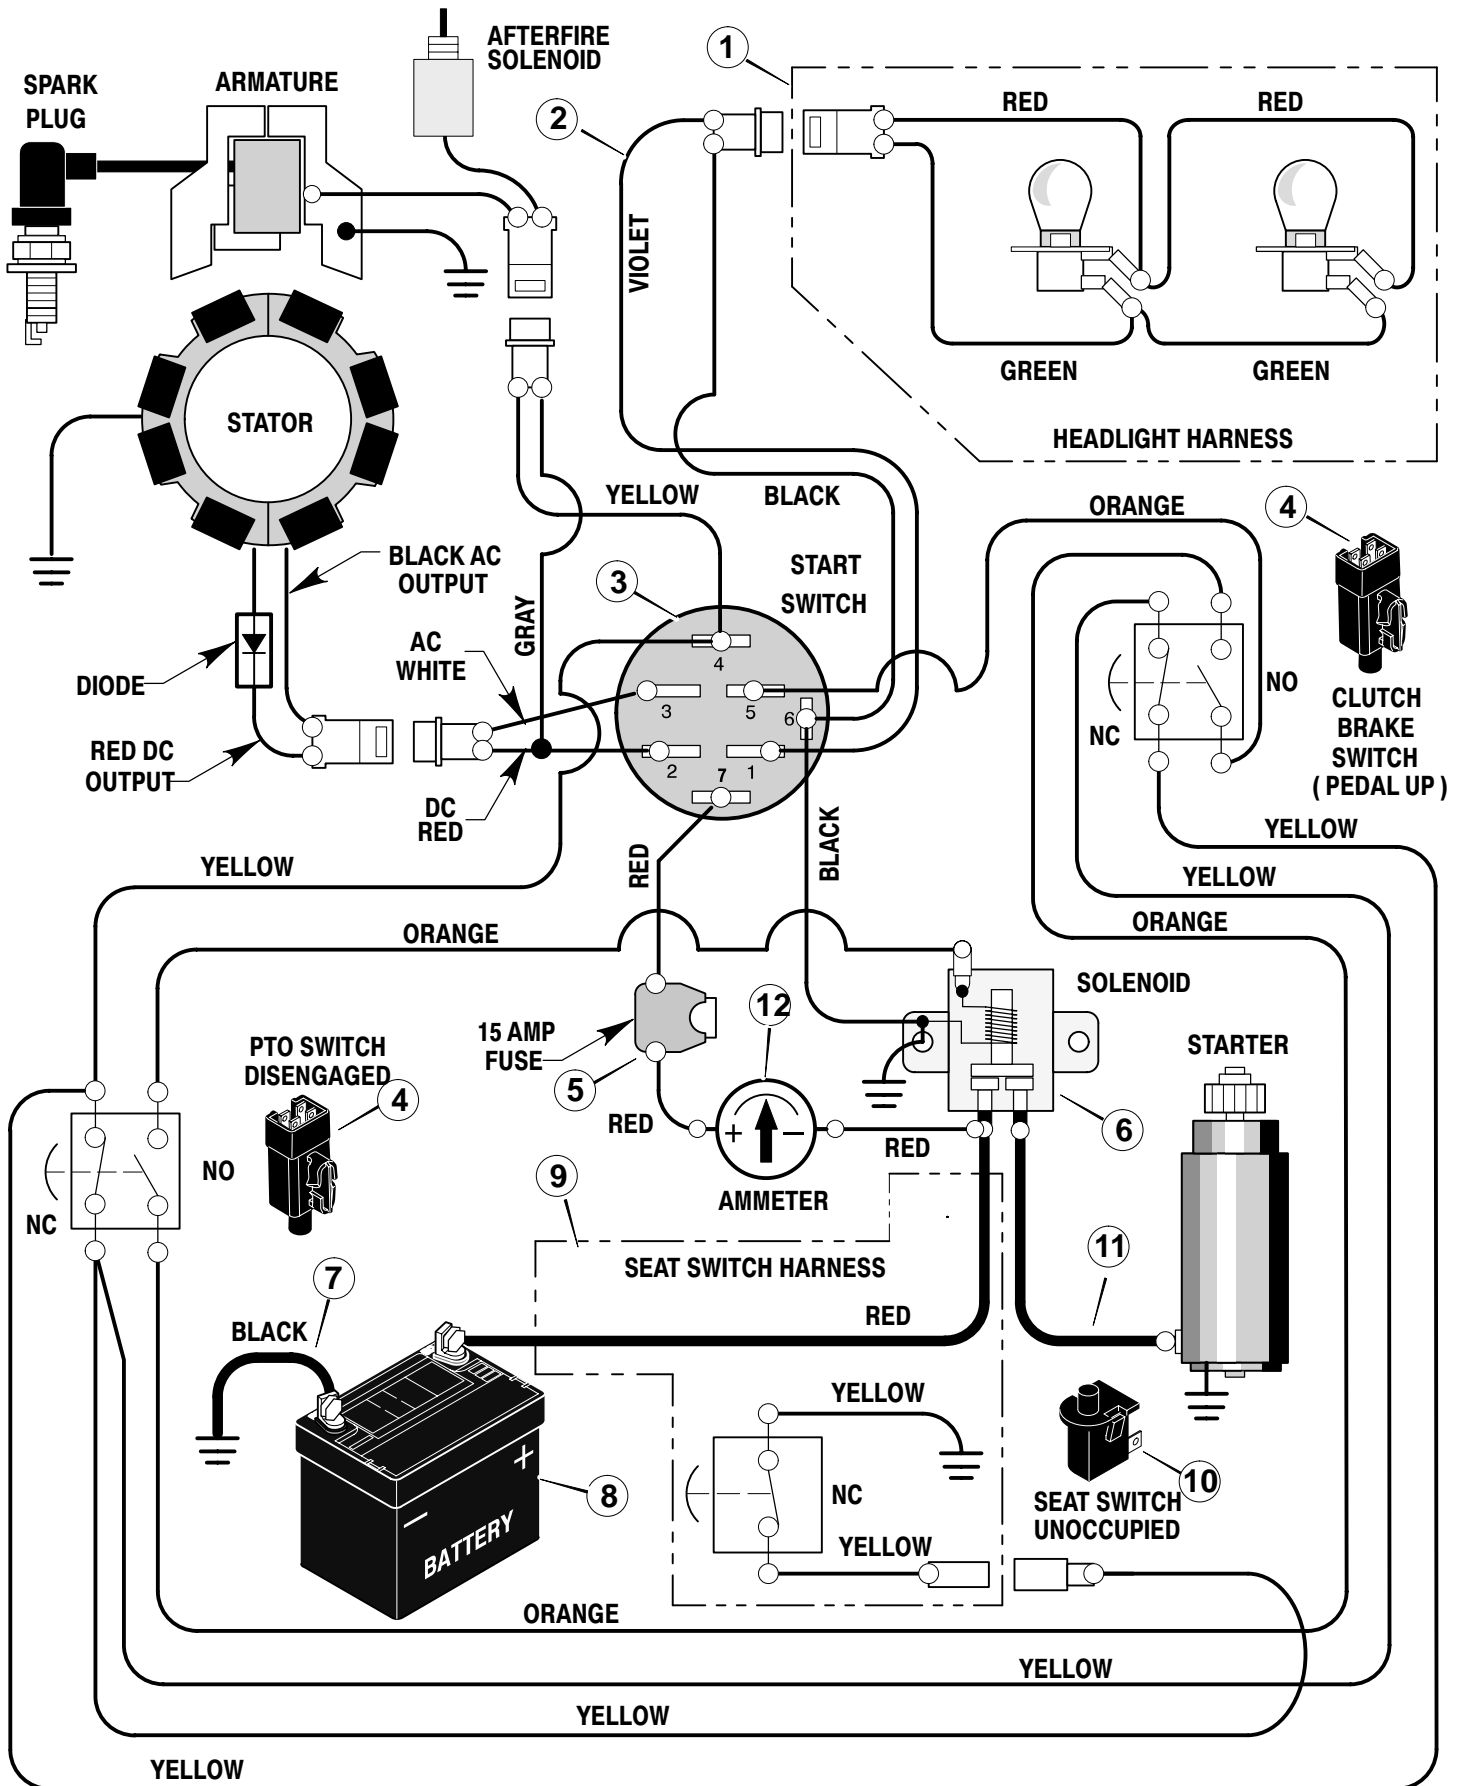

MODEL 465601x50A

REPAIR PARTS ENGINE MOUNT ASSEMBLY

Key No.	Description	Part No.	Key No.	Description	Part No.
1	Cap, Fuel	1001279	22	Pulley, Stack	690507
2	Tank, Fuel	690333	23	Washer	17x170
6	Screw	26x263	24	Lockwasher	019x35
7	Assembly, Right Grille Support	690546E700	25	Bolt	01x140
8	Shield, Heat	690535	26	Gasket	711851
9	Assembly, Left Grille Support	690547E700	27	Washer	018x15
10	Shield, Heat	095090	28	Bolt	001x91
11	Screw	26x290	29	Tube, Right Exhaust	690541
12	Guard	690540	30	Tube, Left Exhaust	690542
13	Shield, Lower	094958	31	Bracket, Muffler Mounting	690537
14	Engine *	*	32	Muffler	093259
15	Line, Fuel (18 inches long) **	7601033	33	Bracket, Muffler	690538
16	Clamp **	095197	34	Choke	690401
18	Pipe, Oil Drain	092279	35	Nut	015x68
19	Cap, Oil Drain	021651	36	Screw	26x201
20	Bolt	0025x7	37	Control, Throttle	093165
21	Spacer	093077			

* Parts are available from an Engine Authorized Service Center. See "Engines, Gasoline" or "Gasoline Engines" in the yellow pages of the telephone directory.

** These parts are included with Ley number 2.

MODEL 465601x50A

REPAIR PARTS ELECTRICAL SYSTEM