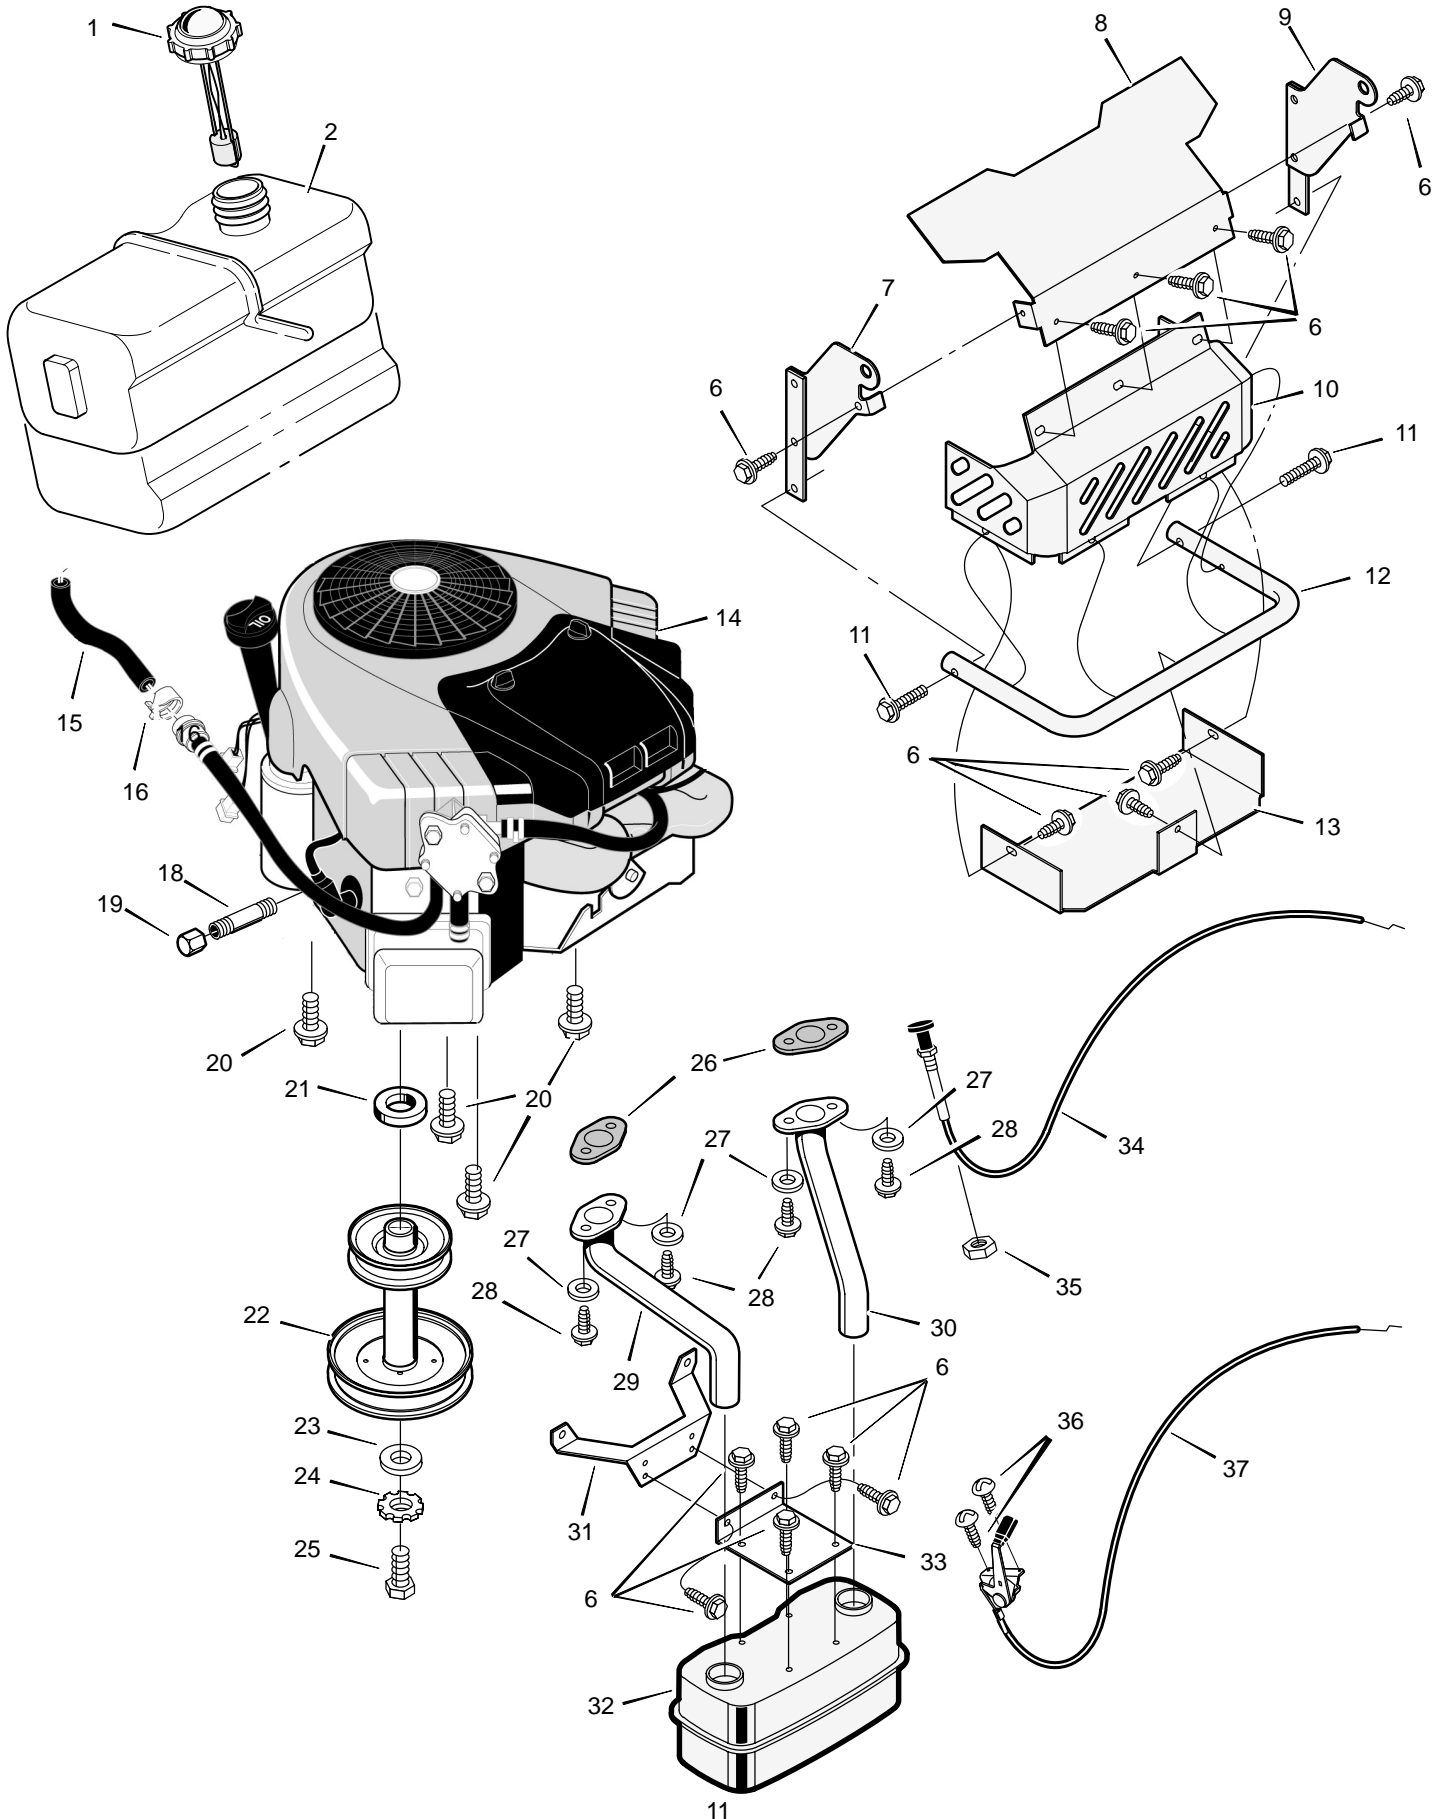

Key No.	Description	Part No.	Key No.	Description	Part No.
1	Grip, PTO	092698	23	Washer	017x57
2	Handle, PTO	094217 Z	24	Pin, Hair	0031x4
3	Pad, Switch	094022 Z	25	Washer	017x91
4	Bolt	0025x3	26	Bolt, Carriage	002x85
5	Grip	092697	27	Lever Assembly, Lift	1001111E700
6	Spring	166x40	30	Pin	094067
7	Washer	17x103	31	Bracket, Rear Suspension	094055E700
8	Handle, Lift	690533	32	Spacer, Lifter	690151
9	Lever, PTO	094017 Z	33	Bolt, Shoulder	09x53
10	Bolt, Shoulder	009x39	34	Bracket, Pivot	094015E700
11	Pin, Cotter	030x20	36	Washer	17x191
13	Link, PTO	094004 Z	37	Nut, Flange	015x84
14	Nut, Flange	015x84	38	Spring	165x133
15	Screw	26x249	39	Nut, Flange	015x68
16	Spring	166x39	40	Bracket, PTO	094005E700
17	Bracket, PTO	094018E700	41	Hanger, Left Deck	094027E700
18	Spring	165x120	42	Hanger, Right Deck	094026E700
19	Crank, PTO	690394E700	43	Rod, Hanger	094158 Z
20	Link, Lift	690212E700	44	Bracket, Suspension	690539E700
21	Link, Lift Handle	690122E700	45	Plate, Stiffening	1001098E700
22	Washer	17x168			

* Includes Key No. 17, 18, 30, 31, 32, 33, 45, 46, 53, 54, 55, and 56.

MODEL 465601x50A

REPAIR PARTS ENGINE MOUNT ASSEMBLY

MODEL 465601x50A

REPAIR PARTS ENGINE MOUNT ASSEMBLY

Key No.	Description	Part No.	Key No.	Description	Part No.
1	Cap, Fuel	1001279	22	Pulley, Stack	690507
2	Tank, Fuel	690333	23	Washer	17x170
6	Screw	26x263	24	Lockwasher	019x35
7	Assembly, Right Grille Support	690546E700	25	Bolt	01x140
8	Shield, Heat	690535	26	Gasket	711851
9	Assembly, Left Grille Support	690547E700	27	Washer	018x15
10	Shield, Heat	095090	28	Bolt	001x91
11	Screw	26x290	29	Tube, Right Exhaust	690541
12	Guard	690540	30	Tube, Left Exhaust	690542
13	Shield, Lower	094958	31	Bracket, Muffler Mounting	690537
14	Engine *	*	32	Muffler	093259
15	Line, Fuel (18 inches long) **	7601033	33	Bracket, Muffler	690538
16	Clamp **	095197	34	Choke	690401
18	Pipe, Oil Drain	092279	35	Nut	015x68
19	Cap, Oil Drain	021651	36	Screw	26x201
20	Bolt	0025x7	37	Control, Throttle	093165
21	Spacer	093077			