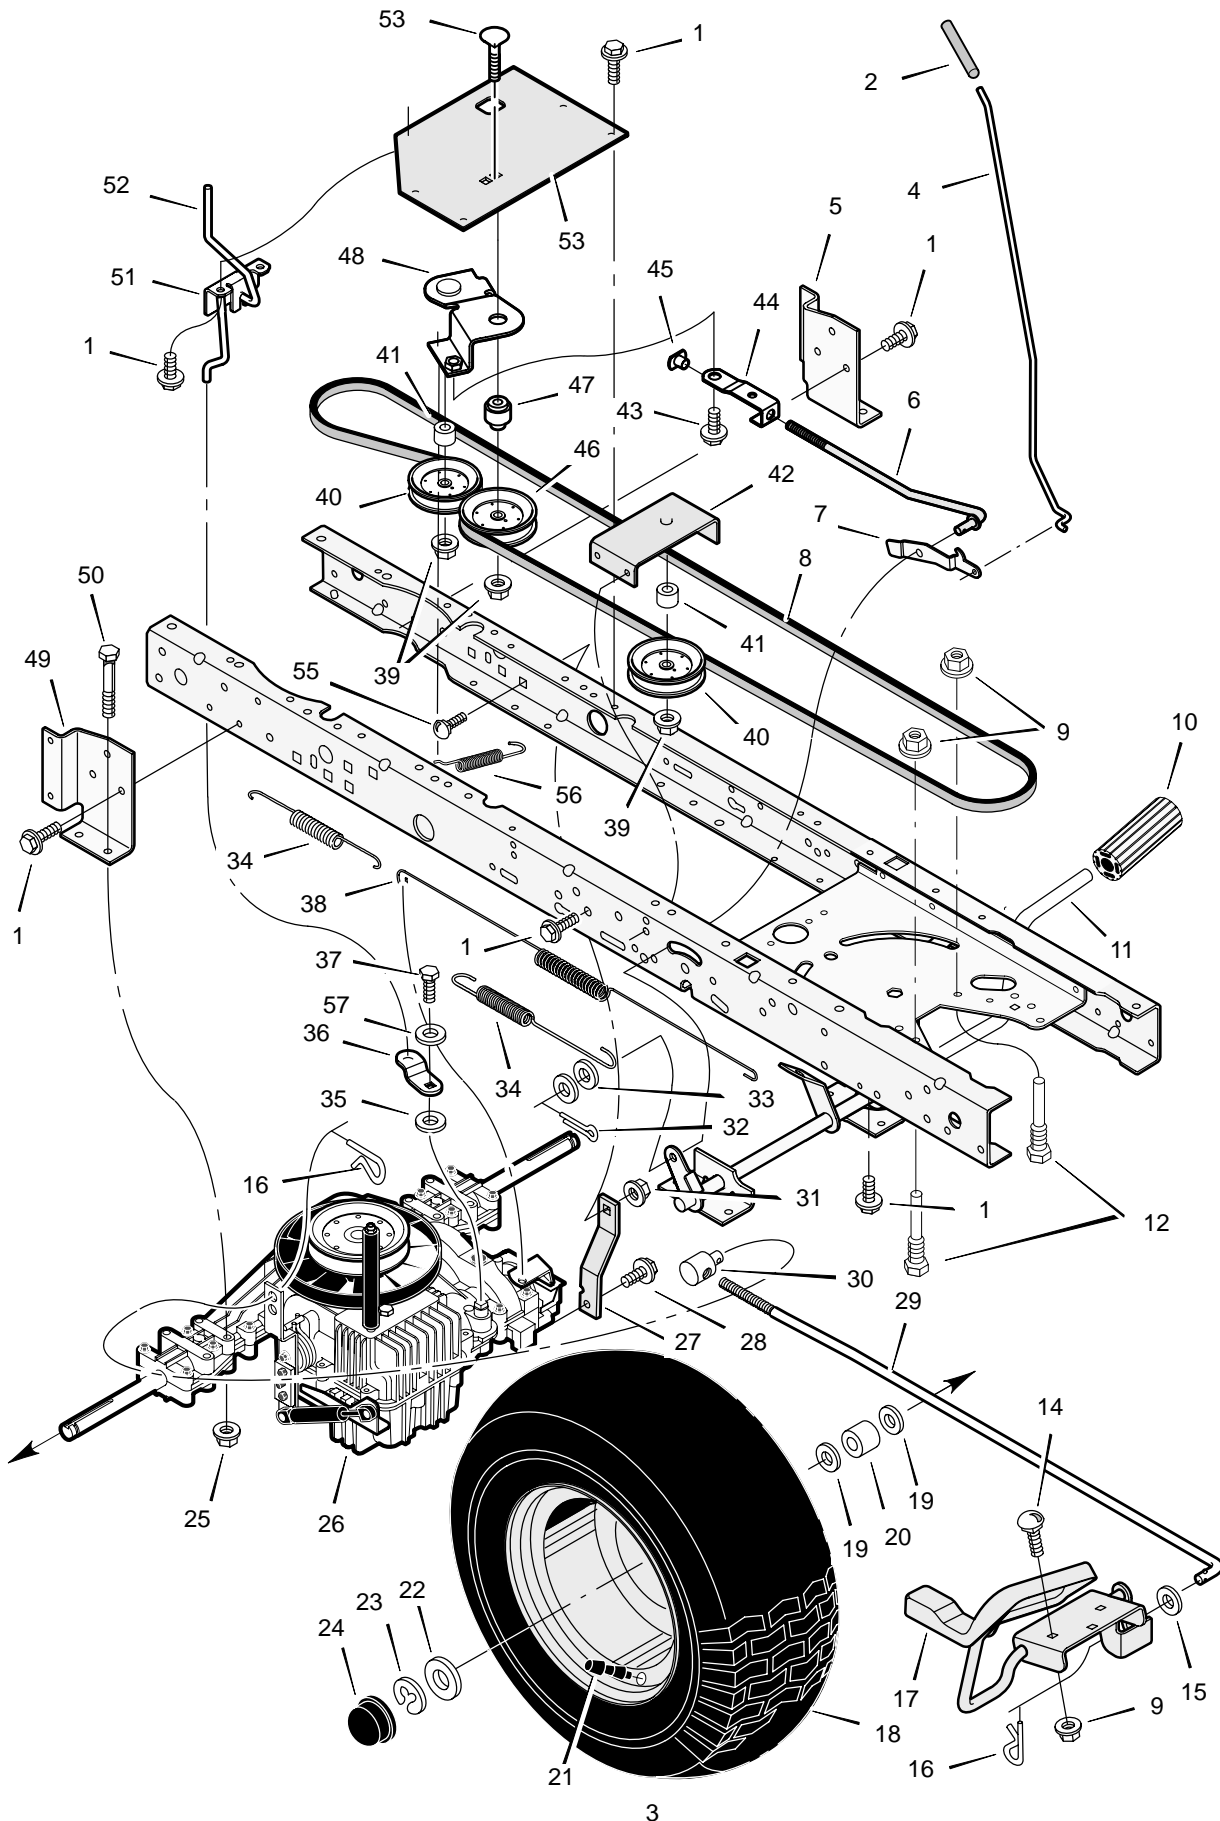

** These parts are included with Key number 26.

MODEL 465601x50A

REPAIR PARTS DRIVE ASSEMBLY

MODEL 465601x50A

REPAIR PARTS DRIVE ASSEMBLY

Key No.	Description	Part No.	Key No.	Description	Part No.
1	Screw	26x249	30	Nut, Adjusting	092132
2	Grip, Parking Brake	091079	31	Nut, Centerlock	015x84
4	Rod, Parking Brake	1001271 Z	32	Pin, Cotter	030x20
5	Bracket, Left Transaxle	094185E700	33	Washer	017x48
6	Rod, Clutch	1001013 Z	34	Spring, Extension	165x92
7	Latch, Parking Brake	094045 Z	35	Washer	17x148
8	V-Belt, Drive	37x106	36	Arm, Disconnect	1001086 Z
9	Nut, Flange	015x79	37	Capscrew	06x105
10	Pedal, Brake/Clutch	021544	38	Spring, Brake	165x150
11	Assembly, Brake Pedal	1001011E700	39	Locknut, Flange	015x98
12	Screw, Guide	094384	40	Pulley, Idler	690409
14	Bolt, Carriage	002x53	41	Spacer	690369
15	Washer	017x57	42	Bracket, Idler Assembly	1001097
16	Pin, Hair	0031x4	43	Bolt, Shoulder	009x49
17	Pedal Assembly, Hydro	1001231E700	44	Link, Clutch	1001007 Z
18	Wheel & Tire Ass'y, Rear	092300-601	45	Nut, Tee	1001014
--	Tire ONLY *	024430	46	Pulley, Idler	690410
--	Tube ONLY	407049	47	Bushing, Pivot	1001012
19	Washer	17x160	48	Arm Assembly, Idler	1001018 Z
20	Spacer	690554 Z	49	Bracket, Right Transaxle	094184E700
21	Stem, Valve	024373	50	Bolt, Hex	01x155
22	Washer	17x195	51	Bracket, Disconnect	1001214 Z
23	E-Ring	0011x3	52	Rod, Disconnect	1001215 Z
24	Cap, Hub	094618	53	Bracket, Idler Pivot	1001108
25	Nut, Centerlock	015x88	54	Bolt, Carriage	002x92
26	Transaxle	**	55	Bolt, Carriage	002x78
27	Strap, Torque	1001085	56	Spring, Clutch	165x155
28	Screw	26x216	57	Washer	017x38
29	Rod, Control	1001234 Z			