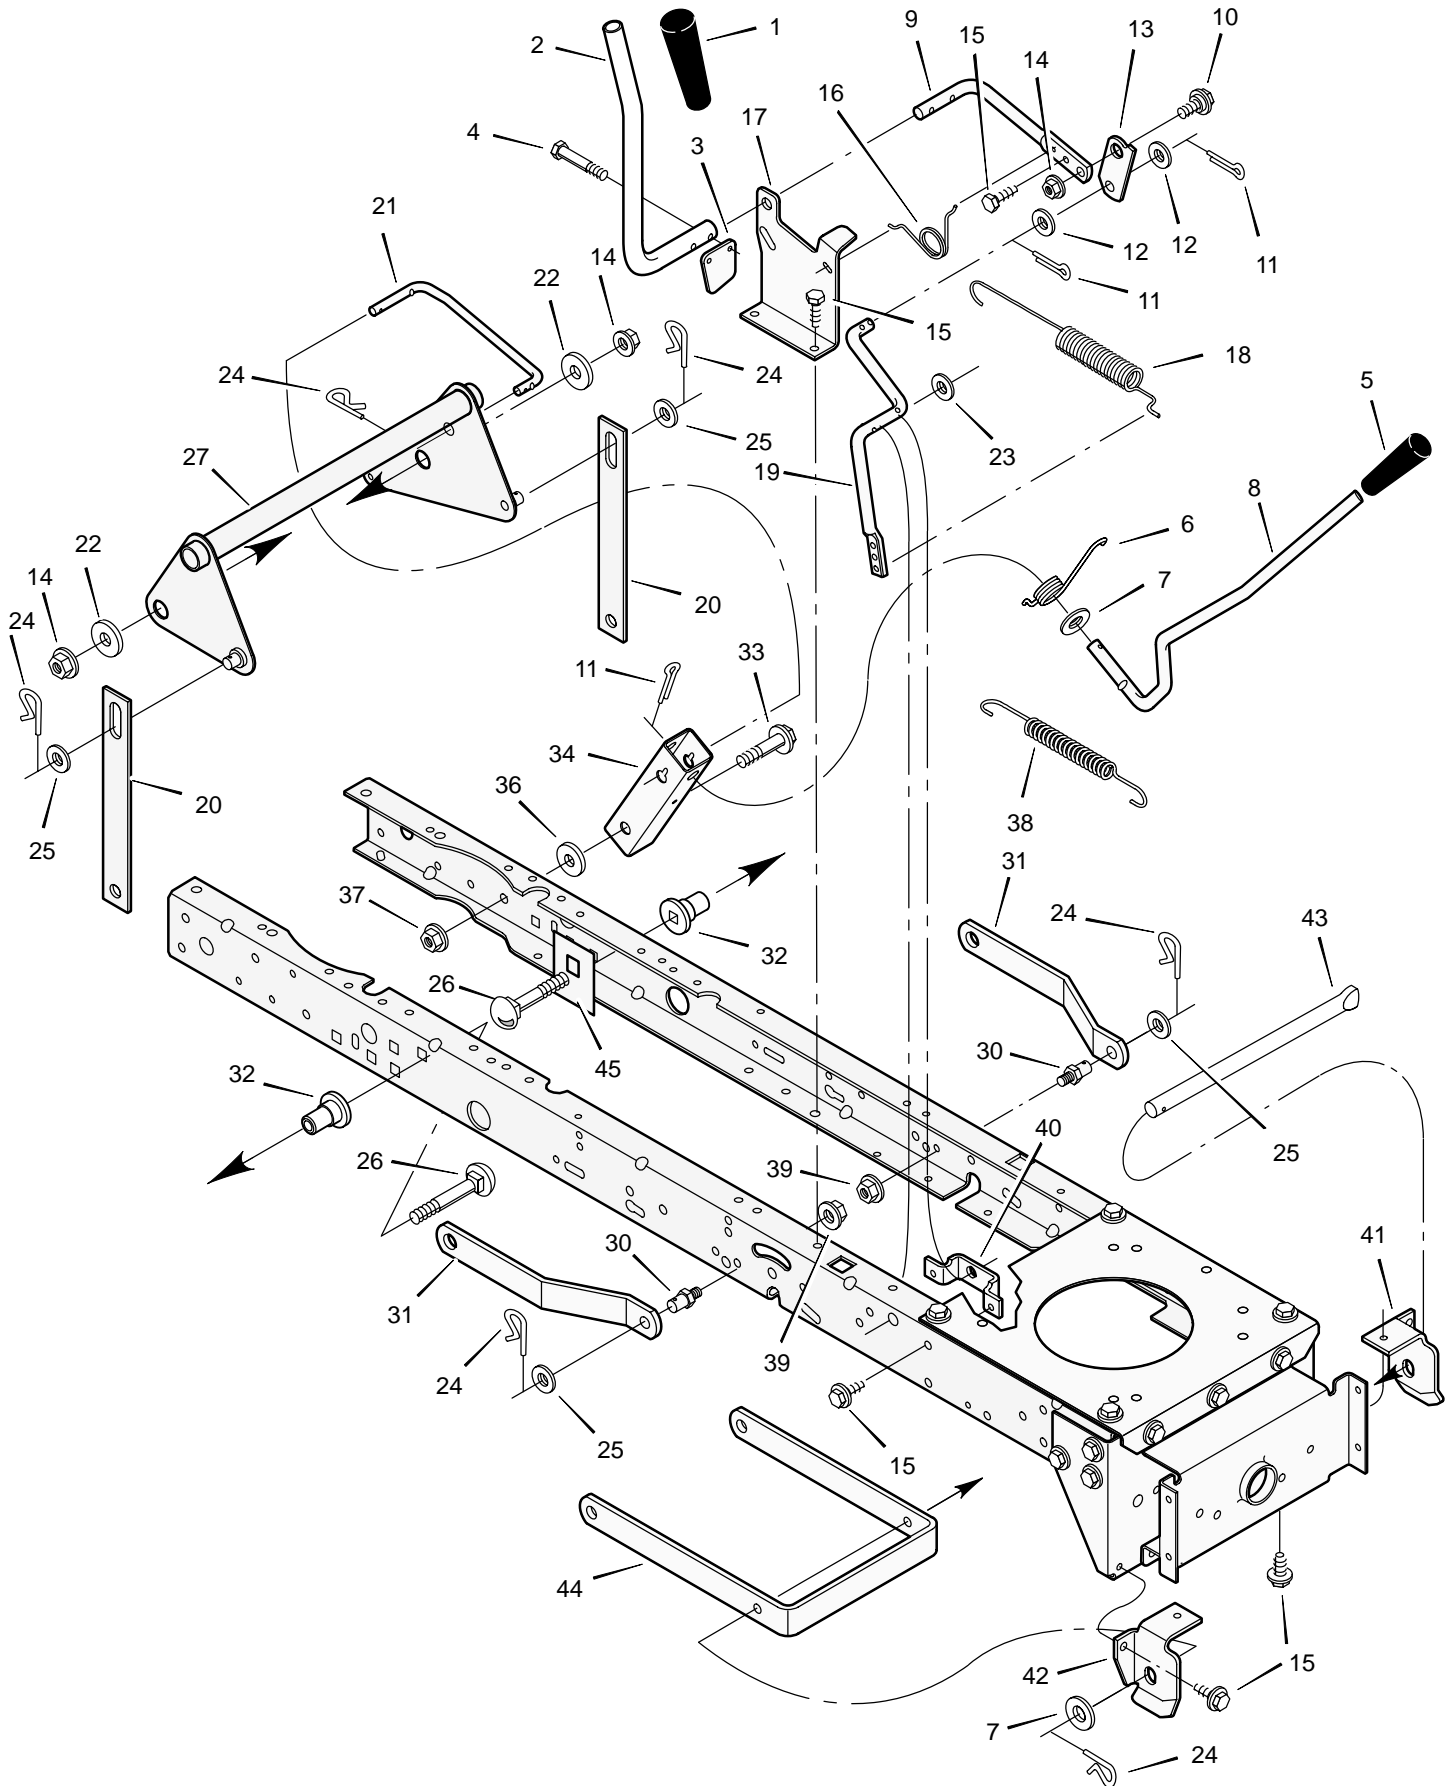

MODEL 465601x50A

REPAIR PARTS MOWER HOUSING SUSPENSION

MODEL 465601x50A

REPAIR PARTS MOWER HOUSING SUSPENSION

Key No.	Description	Part No.	Key No.	Description	Part No.
1	Grip, PTO	092698	23	Washer	017x57
2	Handle, PTO	094217 Z	24	Pin, Hair	0031x4
3	Pad, Switch	094022 Z	25	Washer	017x91
4	Bolt	0025x3	26	Bolt, Carriage	002x85
5	Grip	092697	27	Lever Assembly, Lift	1001111E700
6	Spring	166x40	30	Pin	094067
7	Washer	17x103	31	Bracket, Rear Suspension	094055E700
8	Handle, Lift	690533	32	Spacer, Lifter	690151
9	Lever, PTO	094017 Z	33	Bolt, Shoulder	09x53
10	Bolt, Shoulder	009x39	34	Bracket, Pivot	094015E700
11	Pin, Cotter	030x20	36	Washer	17x191
13	Link, PTO	094004 Z	37	Nut, Flange	015x84
14	Nut, Flange	015x84	38	Spring	165x133
15	Screw	26x249	39	Nut, Flange	015x68
16	Spring	166x39	40	Bracket, PTO	094005E700
17	Bracket, PTO	094018E700	41	Hanger, Left Deck	094027E700
18	Spring	165x120	42	Hanger, Right Deck	094026E700
19	Crank, PTO	690394E700	43	Rod, Hanger	094158 Z
20	Link, Lift	690212E700	44	Bracket, Suspension	690539E700
21	Link, Lift Handle	690122E700	45	Plate, Stiffening	1001098E700
22	Washer	17x168