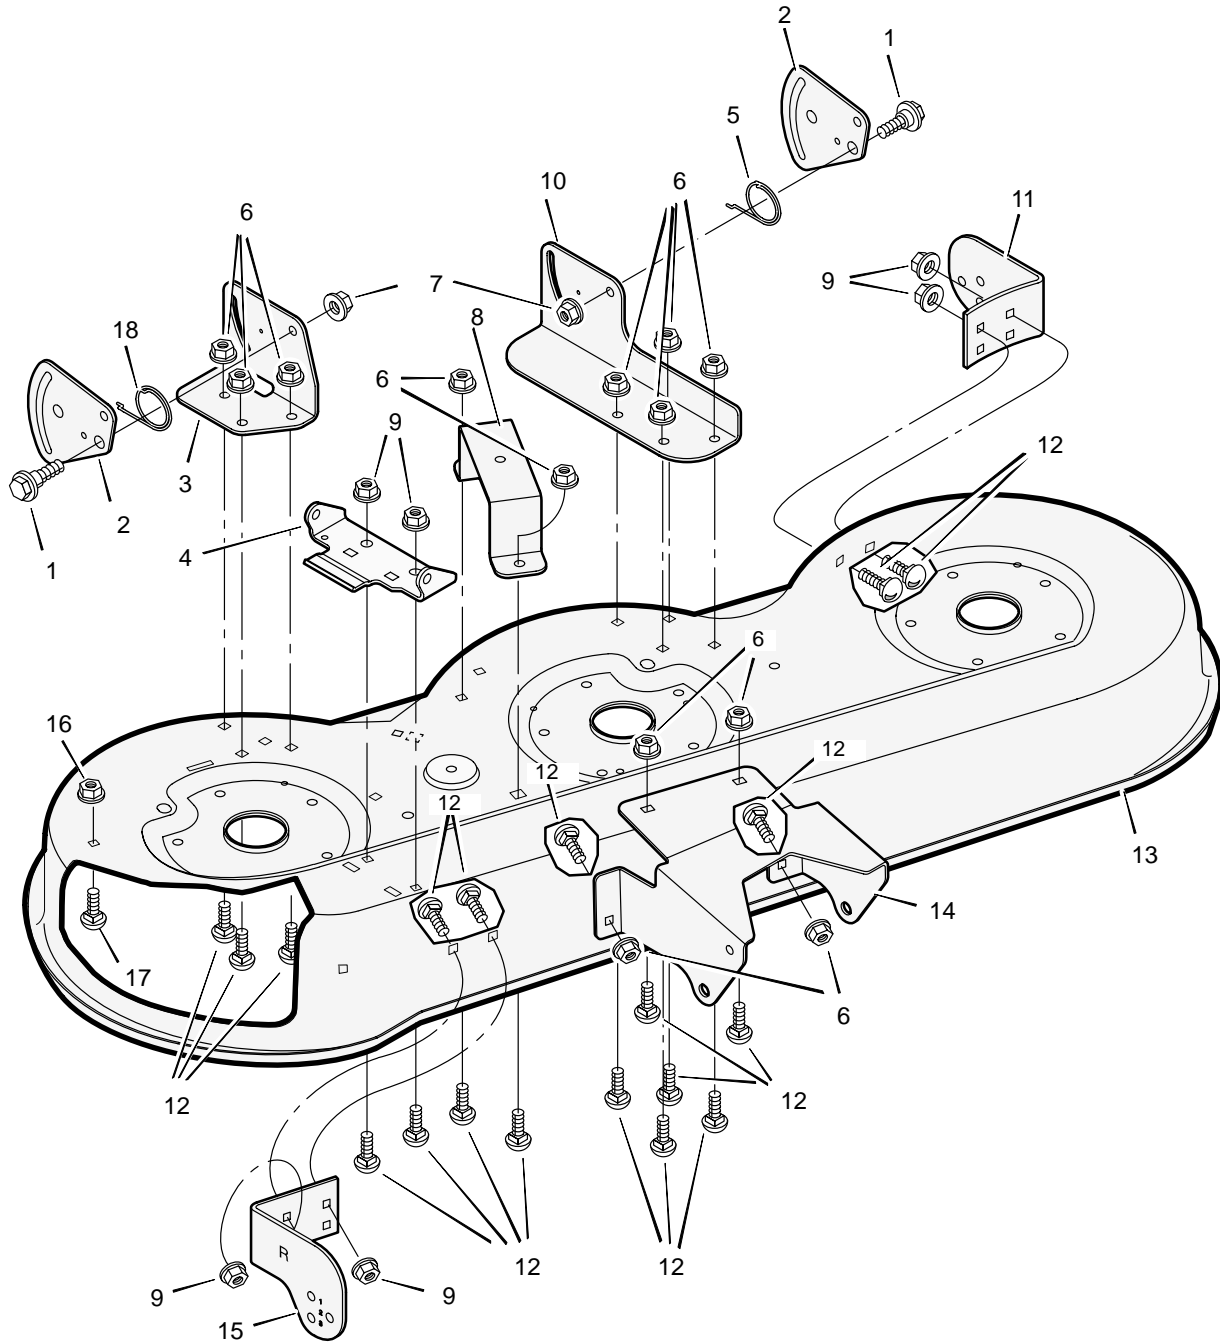

MODEL 46103x50A

REPAIR PARTS BLADE DRIVE

MODEL 46103x50A

REPAIR PARTS BLADE DRIVE

Key No.	Description	Part No.	Key No.	Description	Part No.
1	Pulley	094592	23	Pin, Cotter	030x20
2	Nut	15x121	24	Bracket, Brake Plate	094602E700
3	Nut	015x84	25	Screw	26x249
4	Belt, Secondary	037x66	26	Brake Assembly, Left	094640E700
5	Belt, Primary	037x96	27	Plate, Brake Arm	094596E700
6	Pulley, Idler		28	Brake Assembly, Center	094641E700
8	Jackshaft	094129	29	Nut, Flange	015x79
9	Pulley, Idler		30	Spring	165x79
10	Link, Bell Crank	094606 Z	31	Bracket, Cover	092140E700
11	Spring	166x41	32	Bell Crank	094603E700
12	Spring	165x138	33	Guide, Belt	092116 Z
13	Screw		34	Bracket, Pulley Cover	690221E700
14	Cover, Right Pulley	094607E700	35	Guide, Belt	091754 Z
15	Bolt, Shoulder	009x39	36	Housing, Jackshaft	092574
16	Arm Assembly, Idler	094639E700	37	Washer	17x166
17	Spacer	094130	38	Washer	17x165
18	Washer	017x47 Z	39	Nut, Blade	15x100
19	Screw	26x277	40	Blade	092351E701
20	Cover, Left Pulley	094645E700	41	Adapter, Blade	092466
21	Arm Assembly, Idler	094644E700	42	Bolt, Carriage	002x53
22	Bolt	0025x7			

MODEL 46103x50A

REPAIR PARTS MOWER HOUSING

Key No.	Description	Part No.	Key No.	Description	Part No.
1	Bolt, Shoulder	009x51	11	Bracket, Left Gauge Wheel	094919E700
2	Plate, Suspension	690128E700	12	Bolt, Carriage	002x53
3	Bracket, Right Rear	094598E700	13	Housing, Blade	690204E700
4	Bracket, Hinge	092104E700	14	Bracket, Front Deck	094997SE
5	Spring, Left	166x43	15	Bracket, Right Gauge Wheel	094918E700
6	Nut, Flange	015x79	16	Retainer	028x64
7	Nut, Flange	015x84	17	Bolt, Carriage	002x74
8	Bracket, Bell Crank	094601E700	18	Spring, Right	166x42
9	Nut, Flange	015x88	—	Complete Mower Housing	776111
10	Bracket, Left Lifter	094600E700			