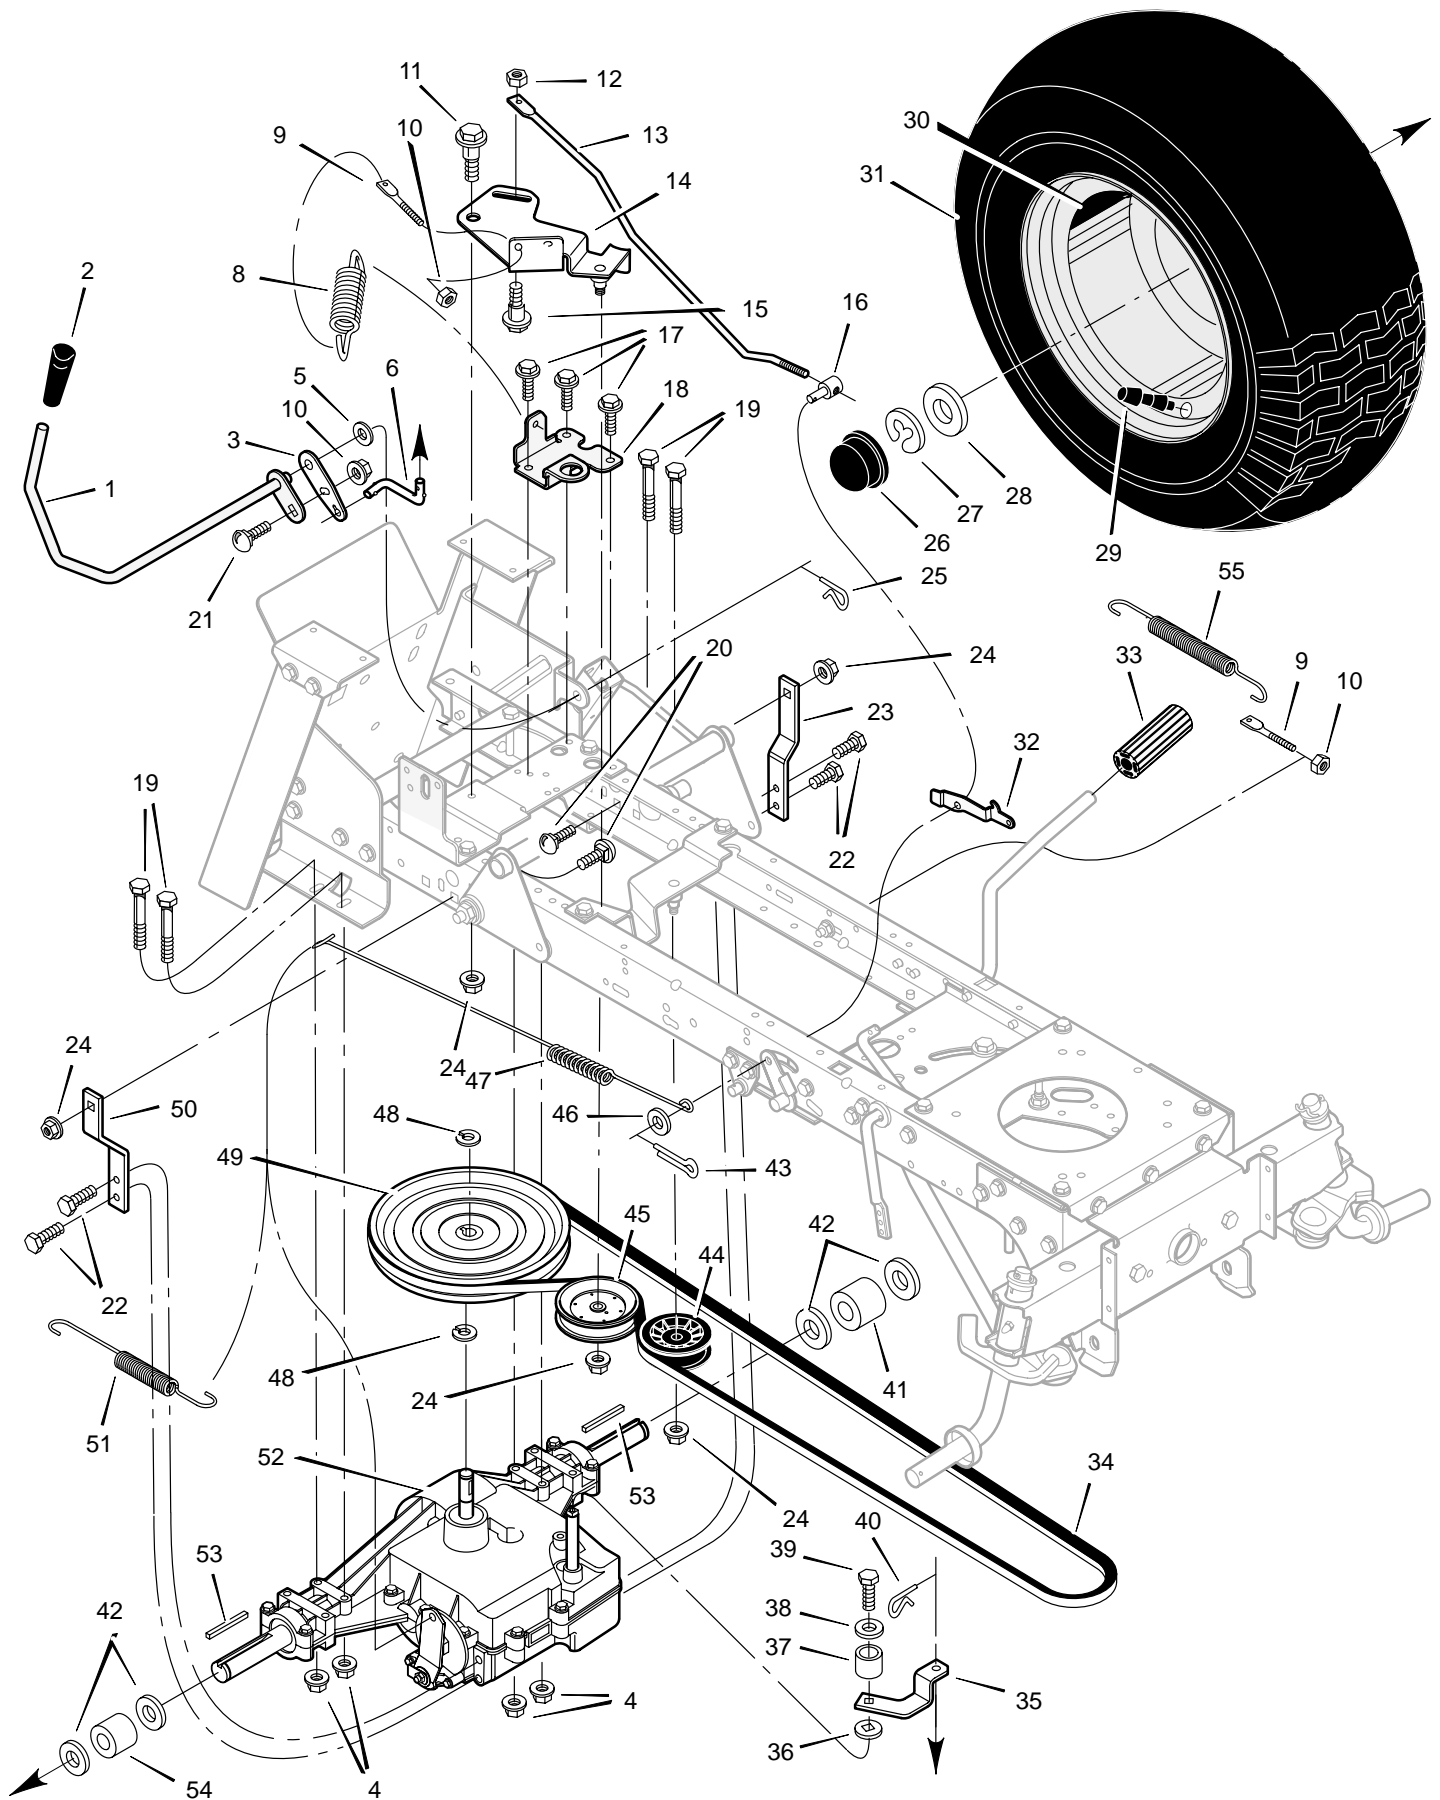

MODEL 46103x50A

REPAIR PARTS MOTION DRIVE

MODEL 46103x50A

REPAIR PARTS MOTION DRIVE

Key No.	Description	Part No.	Key No.	Description	Part No.
1	Lever, Shift	690366Z	30	Wheel and Tire	093263-601
2	Grip	092697	31	Tire *	091923
3	Plate, Adjusting	690131 Z	—	Tube	407049
4	Nut	015x88	32	Latch, Parking Brake	094045 Z
5	Washer	17x103	33	Pedal	021544
6	Link, Shift	690130 Z	34	Belt, Drive	037x68
8	Spring, Extension	165x116	35	Yoke, Shift	690129 Z
9	Stud, Spring	094042 Z	36	Washer, Square	17x148
10	Nut	015x79	37	Pilot, Support	091889
11	Bolt, Shoulder	009x39	38	Washer	017x38
12	Nut	015x89	39	Capscrew	06x105
13	Rod, Clutch	094041 Z	40	Pin, Hair	0031x6
14	Arm Assembly, Idler	690364 Z	41	Spacer, Left	690213 Z
15	Bolt, Shoulder	009x54	42	Washer	17x118 Z
16	Nut, Adjusting	094815	43	Pin, Cotter	030x20
17	Screw	26x249	44	Pulley, V Idler	690410
18	Bracket, Spring Mount	690070E700	45	Pulley, Backside Idler	023339
19	Bolt	01x155	46	Washer	17x169
20	Bolt, Carriage	002x78	47	Spring, Brake	165x115
21	Bolt, Carriage	002x53	48	Ring, Snap	0011x7
22	Bolt	26x216	49	Pulley, Drive	690181
23	Bracket, Left Torque	690081E700	50	Bracket, Right Torque	690080E700
24	Nut	015x84	51	Spring, Extension	165x92
25	Pin, Hair	0031x4	52	Transmission †	—
26	Cap, Hub	094618	53	Key, Square	024039
27	E-Ring	011x23	54	Spacer, Right	690214 Z
28	Washer	17x193	55	Spring, Extension	165x133
29	Stem, Valve	024373			

* When you order a tire, make sure to give the brand name of the tire so that the tread pattern on the tire will match.

† For information on Replacement Parts see the Central Parts Distributor in your area.