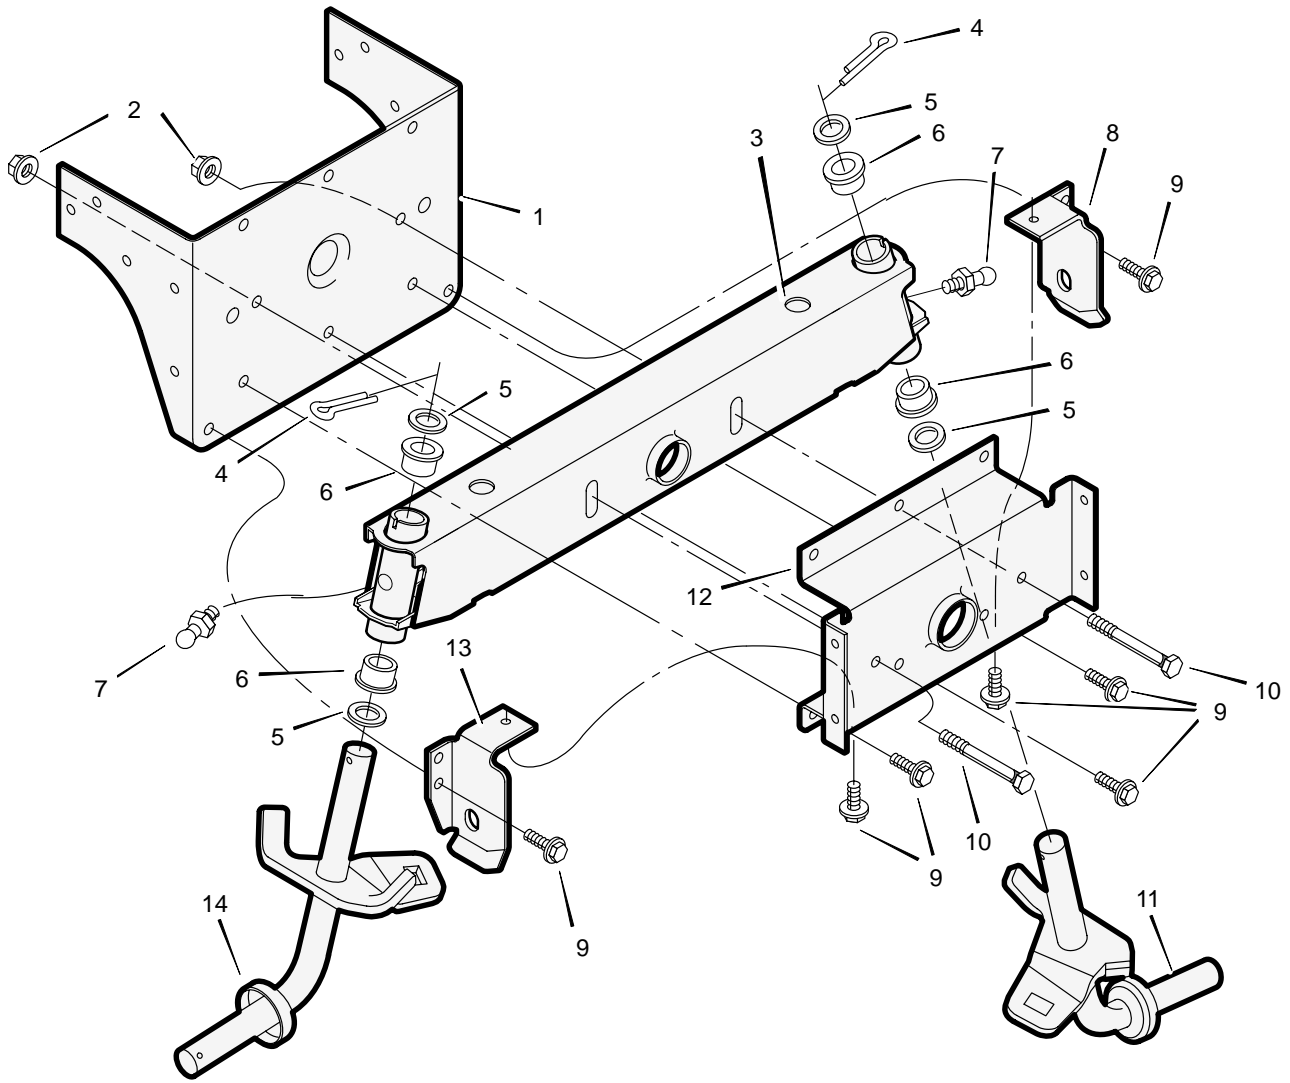

MODEL 46103x50A

REPAIR PARTS FRONT AXLE

Key No.	Description	Part No.	Key No.	Description	Part No.
1	Bracket, Rear Hanger	690067E700	8	Hanger, Left Deck	690198E700
2	Nut, Flange	15x118	9	Screw	26x249
3	Axle Assembly	690210E700	10	Bolt	01x146
4	Pin, Hair	030x49	11	Spindle Assembly, Left	690179E700
5	Washer	017x75	12	Hanger, Axle	094007E700
6	Bearing, Spindle	093058	13	Hanger, Right Deck	690199E700
7	Fitting, Lub	092530	14	Spindle Assembly, Right	690178E700