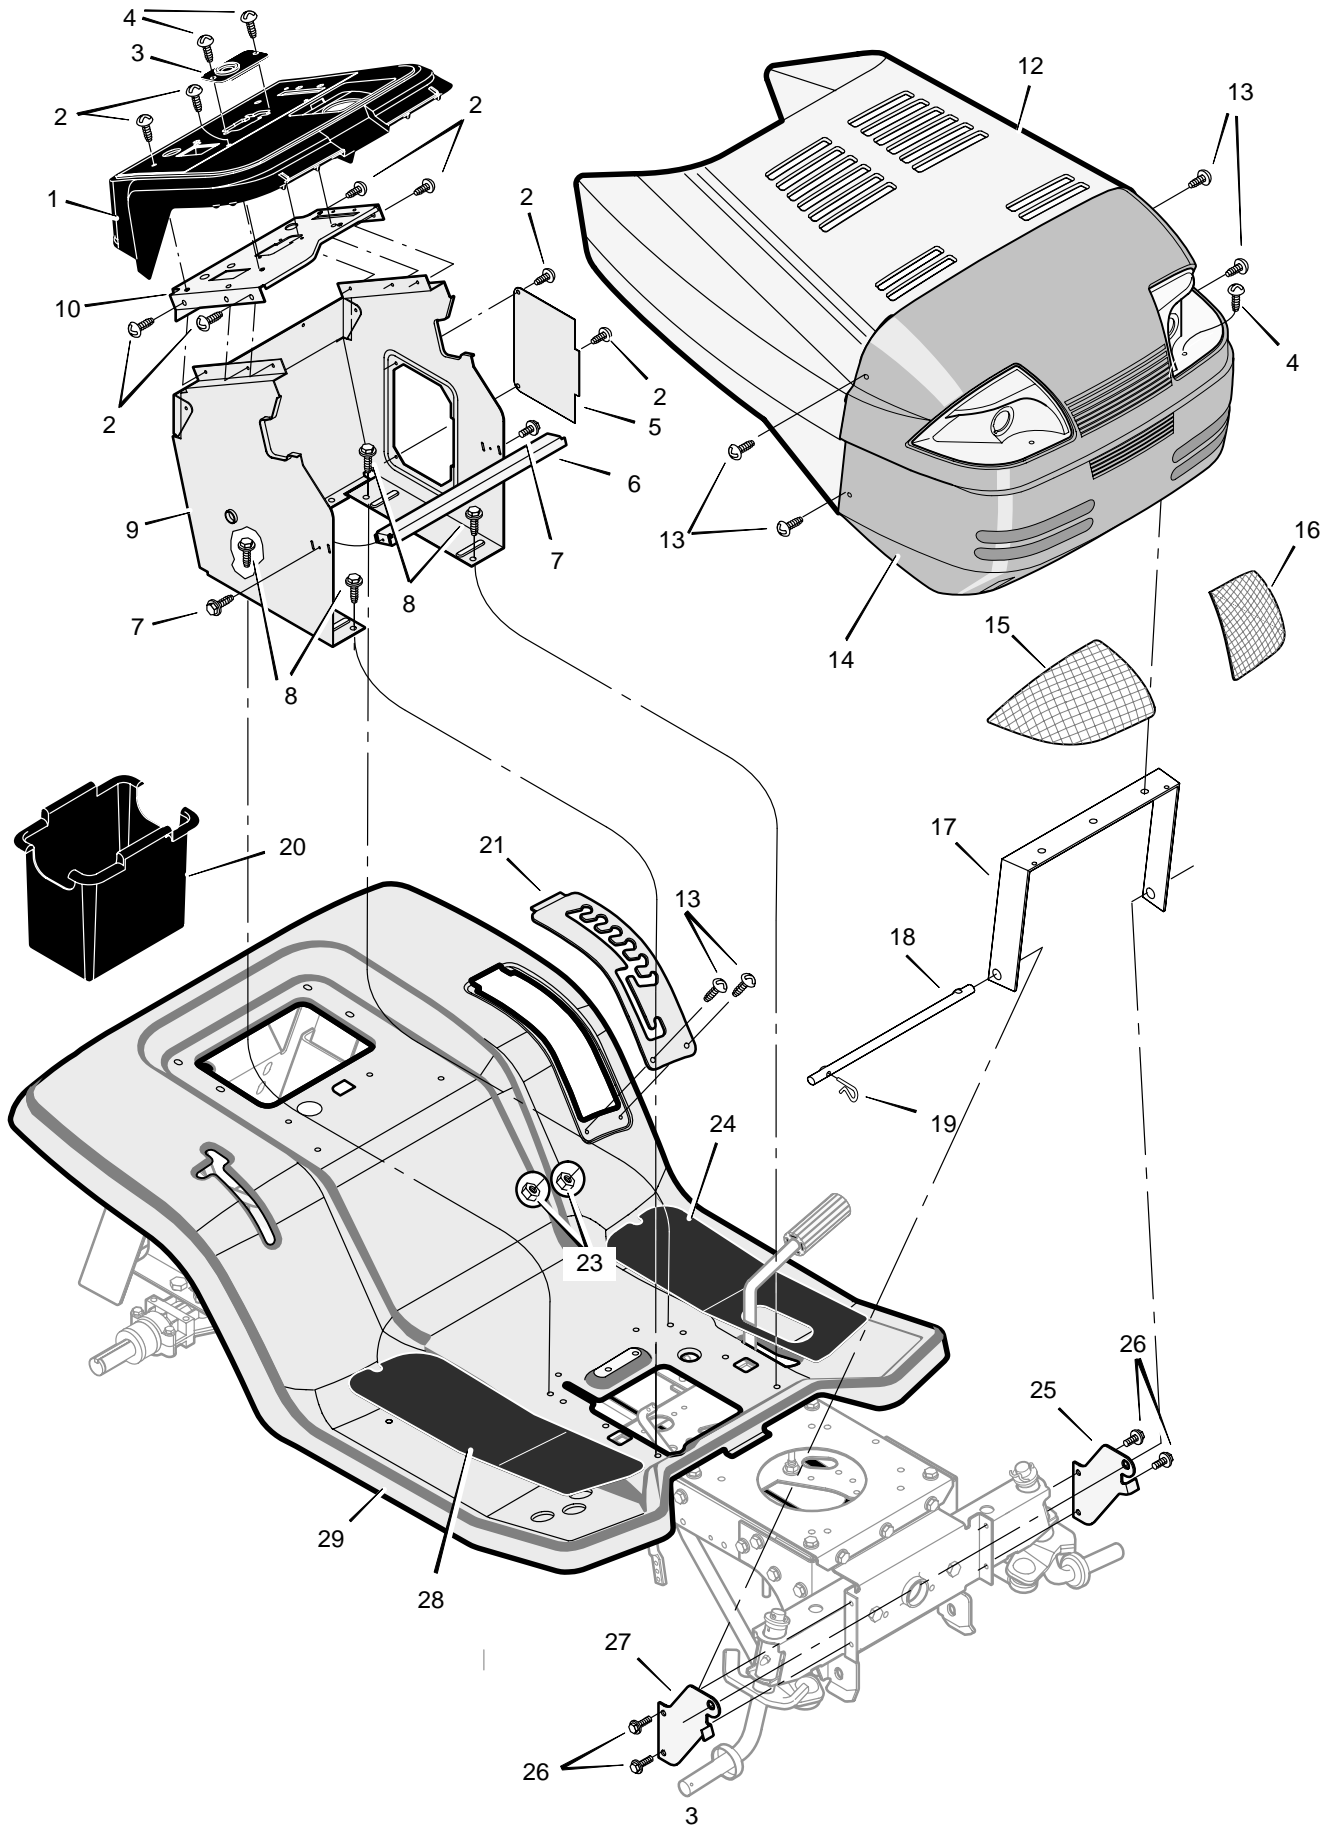

MODEL 46103x50A

REPAIR PARTS SEAT DECK

Key No.	Description	Part No.	Key No.	Description	Part No.
1	Seat	095236	27	Shoulder, Bolt	009x39
2	Support, Seat	094154E700	28	Washer	017x57
3	Push-On Cap	028x23	29	Pin, Cotter	030x20
4	Washer	017x47	30	Spring	166x39
5	Bolt, Wing	094160	31	Bracket, PTO	094018E700
6	Bolt	001x45	32	Spring	166x40
7	Bracket, Pivot	094153E700	33	Washer	17x103
8	Nut	15x123	34	Handle, Lift	690533Z
9	Screw	26x229	35	Grip	092697
10	Spring, Leaf	094057	36	Wheel, Steering	095184
11	Spring	164x31	37	Grip	091079
12	Washer, Cup	094155 Z	38	Bellows	054789
13	Bolt	009x55	39	Rod, Parking Brake	095005Z
14	Rod, Pivot	094156 Z	40	Screw	26x267
15	Bolt, Shoulder	009x56	41	Bearing, Lower	094124
16	Deck, Seat	095326E235	42	Gear, Pinion	690183
17	Screw	26x263	43	E-Ring	011x25
18	Spring	164x30	44	Shaft, Steering	094520
19	Screw	26x249	46	Pin, Cotter	0031x4
20	Grip	092698	47	Nut	15x123
21	Handle, PTO	094217 Z	48	Insert, Steering Wheel	711325
22	Screw	0025x3	49	Bolt	01x158
23	Paddle, Switch	094022 Z	50	Lockwasher	018x32
24	Lever, PTO	094017 Z	51	Washer	17x146 Z
25	Nut	015x84	—	Manual and Parts List	F-99793
26	Link, PTO	094004Z			

MODEL 46103x50A

REPAIR PARTS HOOD AND DASH

MODEL 46103x50A

REPAIR PARTS HOOD AND DASH

Key No.	Description	Part No.	Key No.	Description	Part No.
1	Dash	095034	17	Brace, Grille	092541
2	Screw	26x270	18	Rod, Pivot	093137 Z
3	Bearing, Upper Steering	094219	19	Pin, Hair	0031x4
4	Screw	26x239	20	Container, Battery	690424
5	Panel, Side Access	093007E700	21	Plate, Lift Detent	094886E700
6	Channel, Support	095081	23	Nut	015x81
7	Screw	26x263	24	Mat, Left	094383
8	Screw	26x249	25	Support, Left Grille	094213E700
9	Support, Dash	095082	26	Screw	26x249
10	Plate, Dash	094221E700	27	Support, Right Grille	094212E700
12	Hood	093215E245	28	Mat, Right	094382
13	Bolt, Shoulder	009x47	29	Deck, Seat	095326E245
14	Grille (Includes Lens)	094869	—	Decal, Left Hood	48x170
15	Lens, Right	092539	—	Decal, Right Hood	48x169
16	Lens, Left	092540	—	Decal, Warning	44x6802