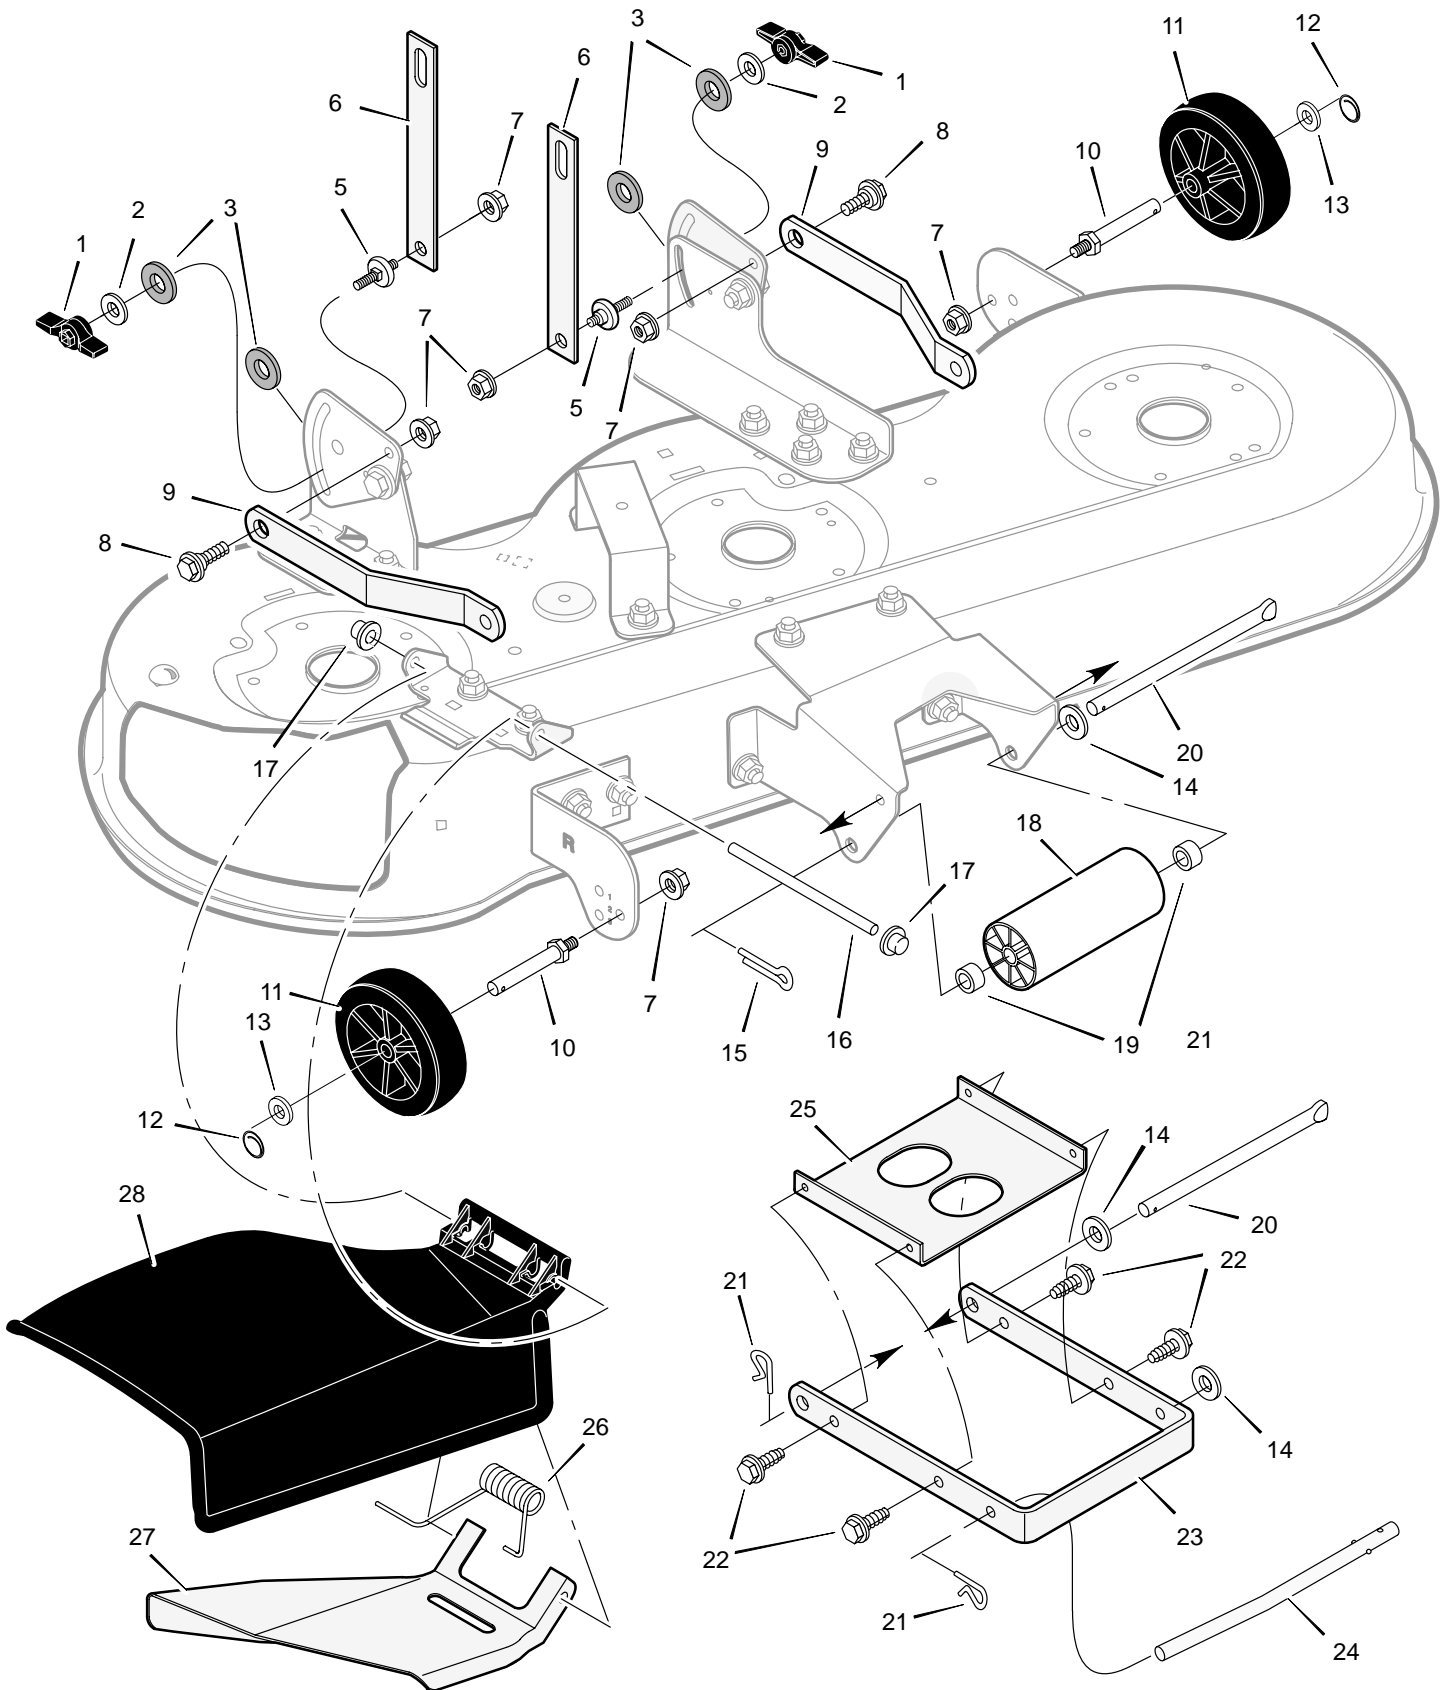

MODEL 46103x50A

REPAIR PARTS MOWER HOUSING SUSPENSION

MODEL 46103x50A

REPAIR PARTS MOWER HOUSING SUSPENSION

Key No.	Description	Part No.
1	Knob	094068
2	Washer	017x45 Z
3	Pad, Friction	094137
5	Pin, Hanger	095194
6	Link, Lift	690121E700
7	Nut, Flange	015x84
8	Bolt, Shoulder	009x52
9	Bracket, Rear Suspension	690184E700
10	Bolt, Gauge Wheel	094025
11	Wheel	092683
12	Pin, Hair	031x11
13	Washer	017x91 Z
14	Washer	17x103
15	Pin, Cotter	030x49
16	Rod, Deflector	092159 Z
17	Push-On Cap	028x23
18	Roller	092137
19	Spacer	091925
20	Rod, Deck Suspension	094996
21	Pin, Hair	0031x4
22	Screw	26x249
23	Bracket, Front Suspension	094765E700
24	Rod, Hanger	094158 Z
25	Stiffener	094604E700
26	Spring	166x34
27	Deflector, Inside	092103E700
28	Deflector, Chute	092100