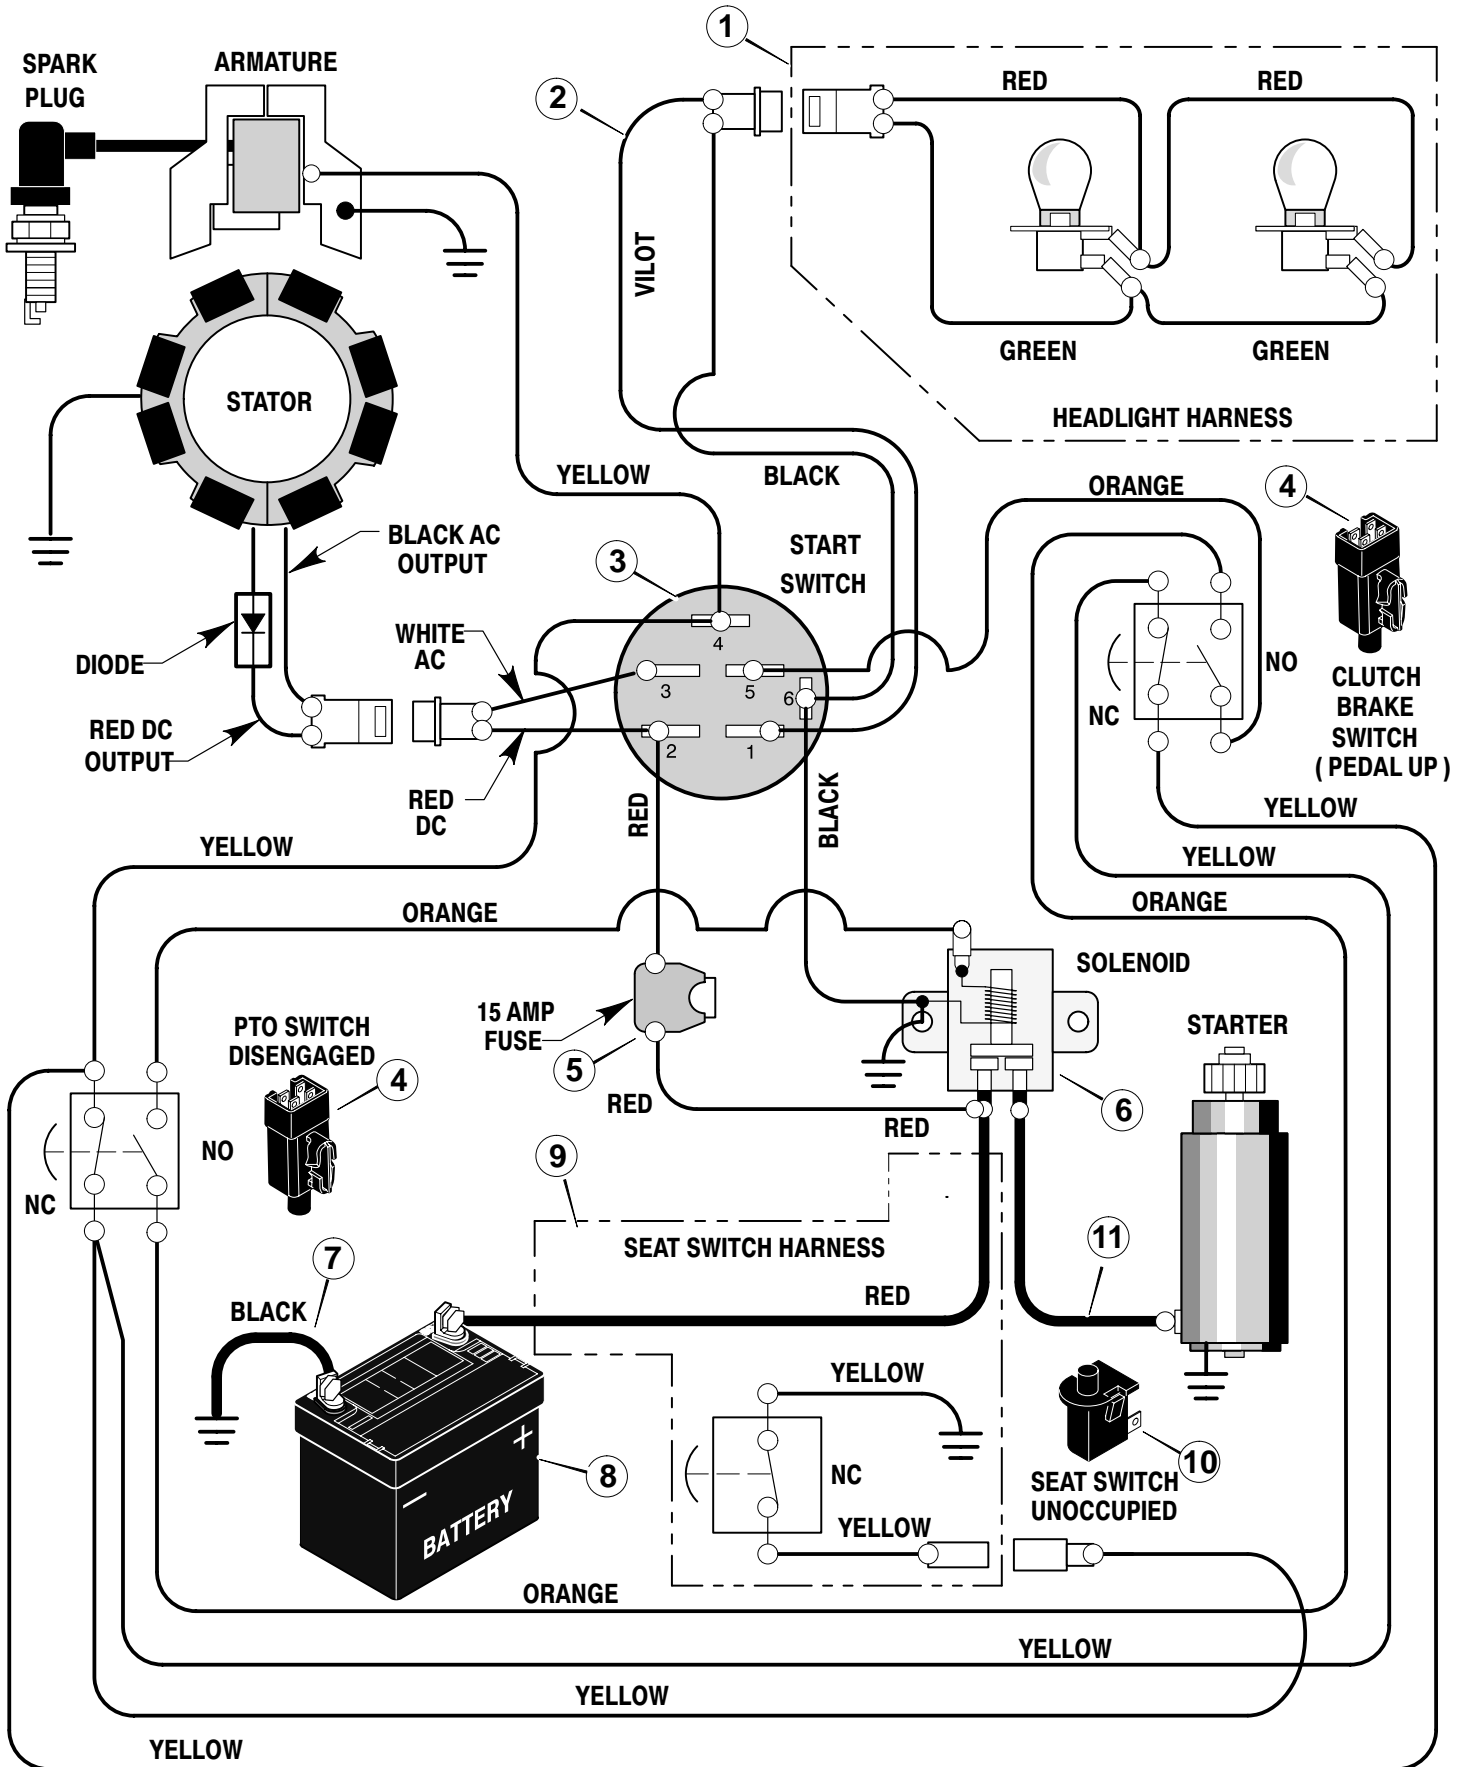

MODEL 46103x50A

REPAIR PARTS ENGINE MOUNT

Key No.	Description	Part No.	Key No.	Description	Part No.
1	Cap, Gas	091349	13	Shield Assembly, Heat	093191E701
3	Clamp	095197	14	Screw	26x263
4	Line, Fuel	023717	15	Screw	0025x7
5	Tank, Fuel	093148	16	Bolt	01x140
6	Cable, Choke	690401	17	Washer	17x170
7	Washer		18	Pulley, Stack	690225 Z
8	Lockwasher		19	Spacer	093077
9	Nut		20	Cap, Oil Drain	021651
10	Screw	26x201	21	Pipe, Oil Drain	092279
11	Control, Throttle	093165	22	Baffle, Rear Heat	093078E700
12	Engine *	*			

MODEL 46103x50A

REPAIR PARTS ELECTRICAL SYSTEM

Key No.	Description	Part No.
1	Harness, Light Wire	250x92
	Socket, Light	092372
	Bulb, Light	090084
2	Harness, Chassis Wire	250x86
3	Switch, Ignition	092377
	Key, Ignition	020729
	Nut, Hex	091489
	Cap, Ignition	091488
4	Switch, Limit	094136
5	Fuse	054212
	Holder, Fuse	407078
6	Solenoid	094613
	Screw, Mounting	26x229
	Locknut	15x116
7	Cable, Battery Ground	024x32
	Screw, Ground Cable	26x213
8	Battery	021075SE
	Bolt, Carriage	002x82
	Wingnut	014x79
9	Harness, Seat Switch Wire	250x67
10	Switch, Seat Sensor	094159
11	Cable	024x31
—	Harness, AC/DC Jumper	250x90