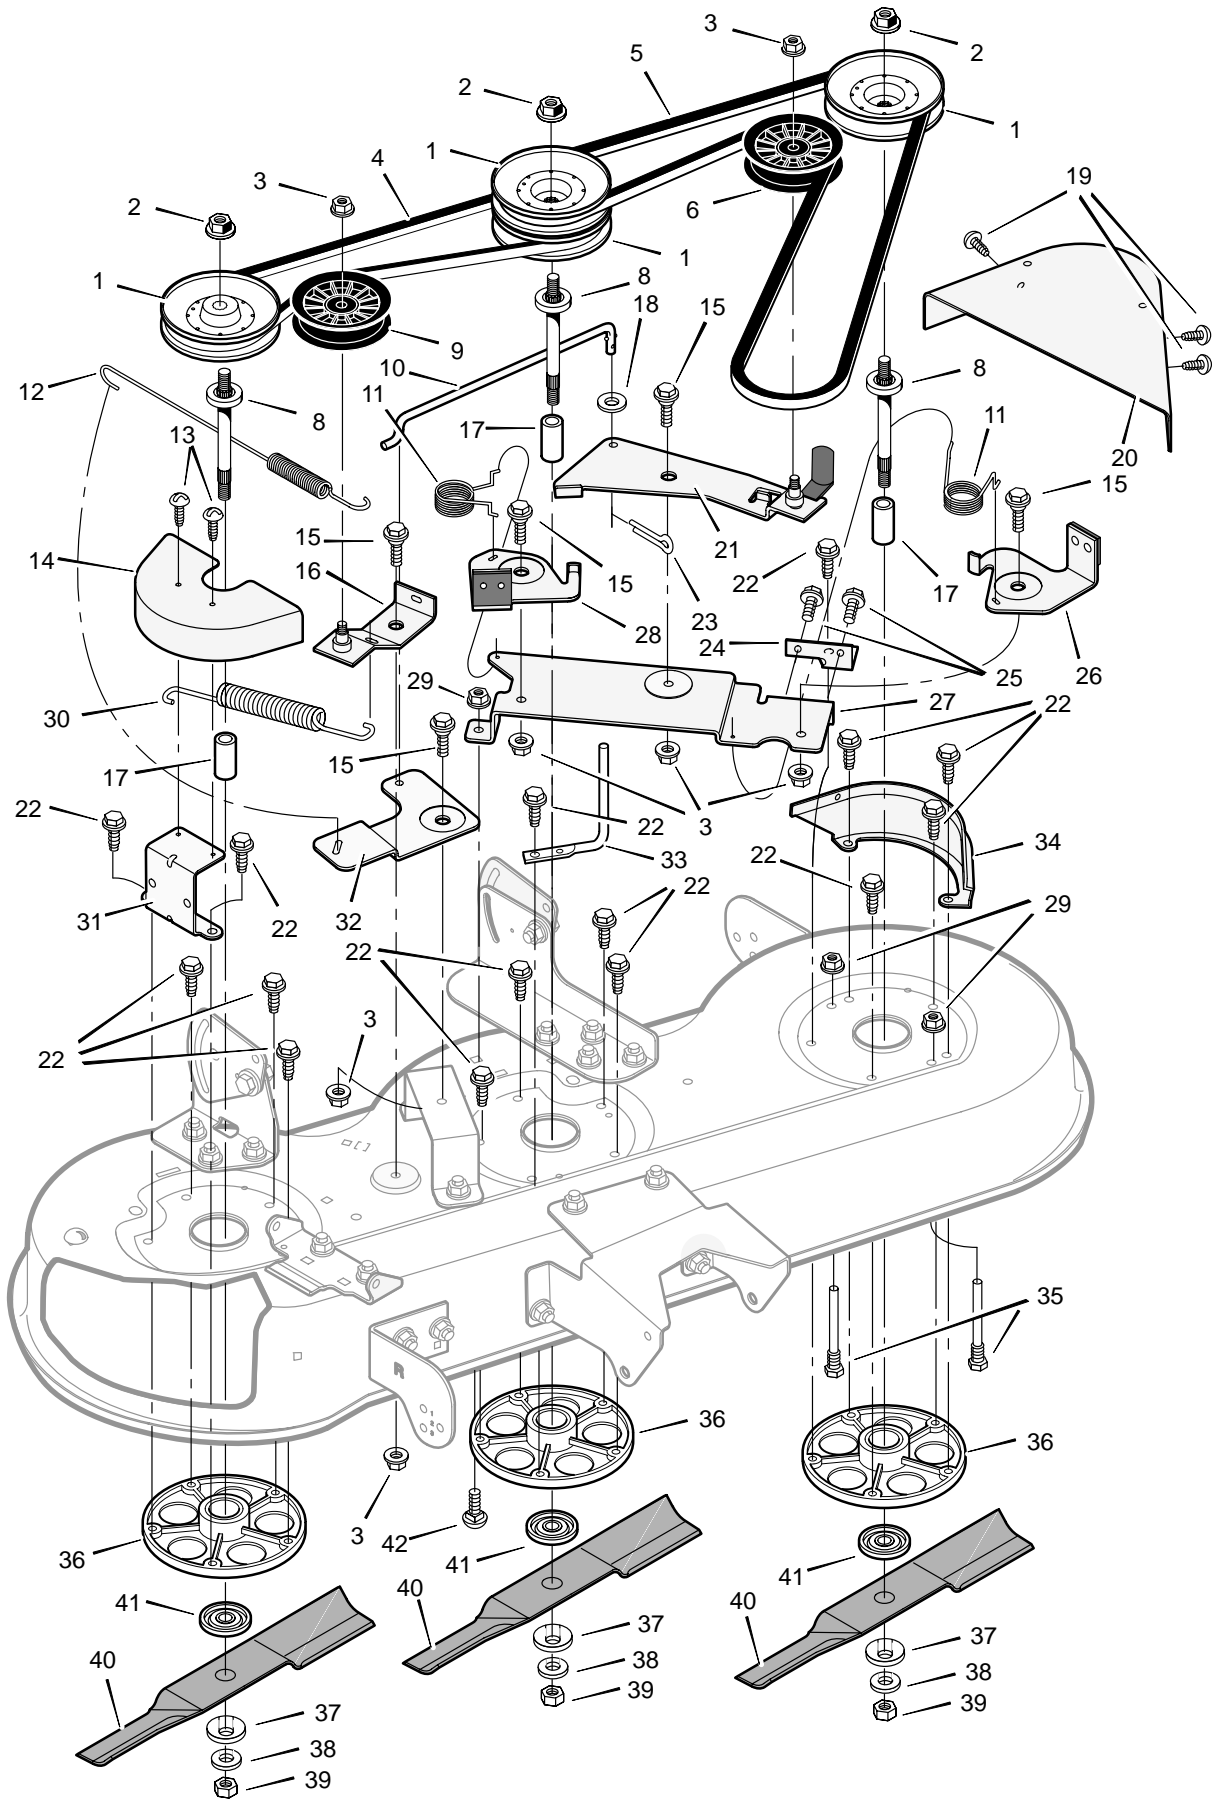

MODEL 46103x50A

REPAIR PARTS MOWER HOUSING SUSPENSION

MODEL 46103x50A

REPAIR PARTS MOWER HOUSING SUSPENSION

Key No.	Description	Part No.
1	Knob	094068
2	Washer	017x45 Z
3	Pad, Friction	094137
5	Pin, Hanger	095194
6	Link, Lift	690121E700
7	Nut, Flange	015x84
8	Bolt, Shoulder	009x52
9	Bracket, Rear Suspension	690184E700
10	Bolt, Gauge Wheel	094025
11	Wheel	092683
12	Pin, Hair	031x11
13	Washer	017x91 Z
14	Washer	17x103
15	Pin, Cotter	030x49
16	Rod, Deflector	092159 Z
17	Push-On Cap	028x23
18	Roller	092137
19	Spacer	091925
20	Rod, Deck Suspension	094996
21	Pin, Hair	0031x4
22	Screw	26x249
23	Bracket, Front Suspension	094765E700
24	Rod, Hanger	094158 Z
25	Stiffener	094604E700
26	Spring	166x34
27	Deflector, Inside	092103E700
28	Deflector, Chute	092100

MODEL 46103x50A

REPAIR PARTS BLADE DRIVE

MODEL 46103x50A

REPAIR PARTS BLADE DRIVE

Key No.	Description	Part No.	Key No.	Description	Part No.
1	Pulley	094592	23	Pin, Cotter	030x20
2	Nut	15x121	24	Bracket, Brake Plate	094602E700
3	Nut	015x84	25	Screw	26x249
4	Belt, Secondary	037x66	26	Brake Assembly, Left	094640E700
5	Belt, Primary	037x96	27	Plate, Brake Arm	094596E700
6	Pulley, Idler		28	Brake Assembly, Center	094641E700
8	Jackshaft	094129	29	Nut, Flange	015x79
9	Pulley, Idler		30	Spring	165x79
10	Link, Bell Crank	094606 Z	31	Bracket, Cover	092140E700
11	Spring	166x41	32	Bell Crank	094603E700
12	Spring	165x138	33	Guide, Belt	092116 Z
13	Screw		34	Bracket, Pulley Cover	690221E700
14	Cover, Right Pulley	094607E700	35	Guide, Belt	091754 Z
15	Bolt, Shoulder	009x39	36	Housing, Jackshaft	092574
16	Arm Assembly, Idler	094639E700	37	Washer	17x166
17	Spacer	094130	38	Washer	17x165
18	Washer	017x47 Z	39	Nut, Blade	15x100
19	Screw	26x277	40	Blade	092351E701
20	Cover, Left Pulley	094645E700	41	Adapter, Blade	092466
21	Arm Assembly, Idler	094644E700	42	Bolt, Carriage	002x53
22	Bolt	0025x7			