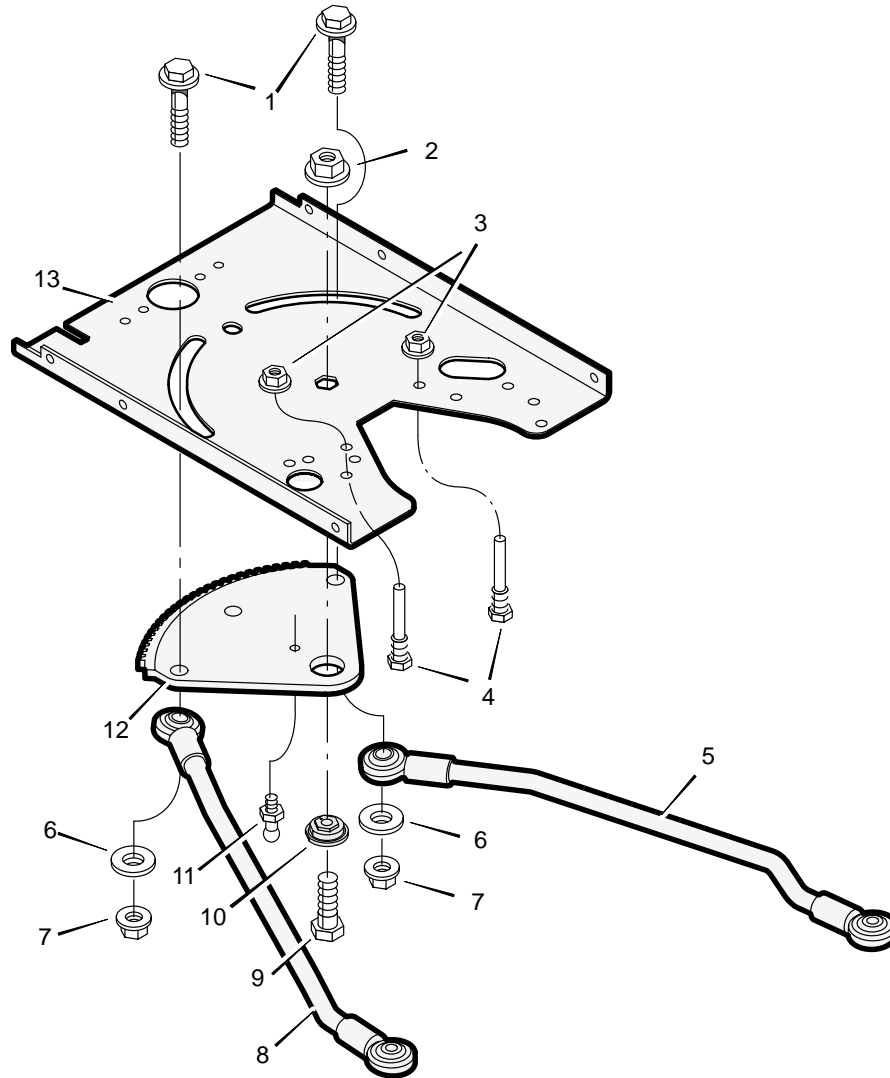

MODEL 46103x50A

REPAIR PARTS MOTION DRIVE

MODEL 46103x50A

REPAIR PARTS MOTION DRIVE

Key No.	Description	Part No.	Key No.	Description	Part No.
1	Lever, Shift	690366Z	30	Wheel and Tire	093263-601
2	Grip	092697	31	Tire *	091923
3	Plate, Adjusting	690131 Z	—	Tube	407049
4	Nut	015x88	32	Latch, Parking Brake	094045 Z
5	Washer	17x103	33	Pedal	021544
6	Link, Shift	690130 Z	34	Belt, Drive	037x68
8	Spring, Extension	165x116	35	Yoke, Shift	690129 Z
9	Stud, Spring	094042 Z	36	Washer, Square	17x148
10	Nut	015x79	37	Pilot, Support	091889
11	Bolt, Shoulder	009x39	38	Washer	017x38
12	Nut	015x89	39	Capscrew	06x105
13	Rod, Clutch	094041 Z	40	Pin, Hair	0031x6
14	Arm Assembly, Idler	690364 Z	41	Spacer, Left	690213 Z
15	Bolt, Shoulder	009x54	42	Washer	17x118 Z
16	Nut, Adjusting	094815	43	Pin, Cotter	030x20
17	Screw	26x249	44	Pulley, V Idler	690410
18	Bracket, Spring Mount	690070E700	45	Pulley, Backside Idler	023339
19	Bolt	01x155	46	Washer	17x169
20	Bolt, Carriage	002x78	47	Spring, Brake	165x115
21	Bolt, Carriage	002x53	48	Ring, Snap	0011x7
22	Bolt	26x216	49	Pulley, Drive	690181
23	Bracket, Left Torque	690081E700	50	Bracket, Right Torque	690080E700
24	Nut	015x84	51	Spring, Extension	165x92
25	Pin, Hair	0031x4	52	Transmission †	—
26	Cap, Hub	094618	53	Key, Square	024039
27	E-Ring	011x23	54	Spacer, Right	690214 Z
28	Washer	17x193	55	Spring, Extension	165x133
29	Stem, Valve	024373			

Key No.	Description	Part No.
1	Bolt, Shoulder	009x62
2	Nut, Lock	15x113
3	Nut, Flange	015x79
4	Guide, Screw	094384
5	Link, Left Drag	690146E700
6	Washer	17x168
7	Nut, Flange	015x84
8	Link, Right Drag	690145E700
9	Bolt	001x84
10	Bearing, Sector Gear	690180
11	Fitting, Lub	092530
12	Gear, Sector	690147E700
13	Plate, Steering	690551E700