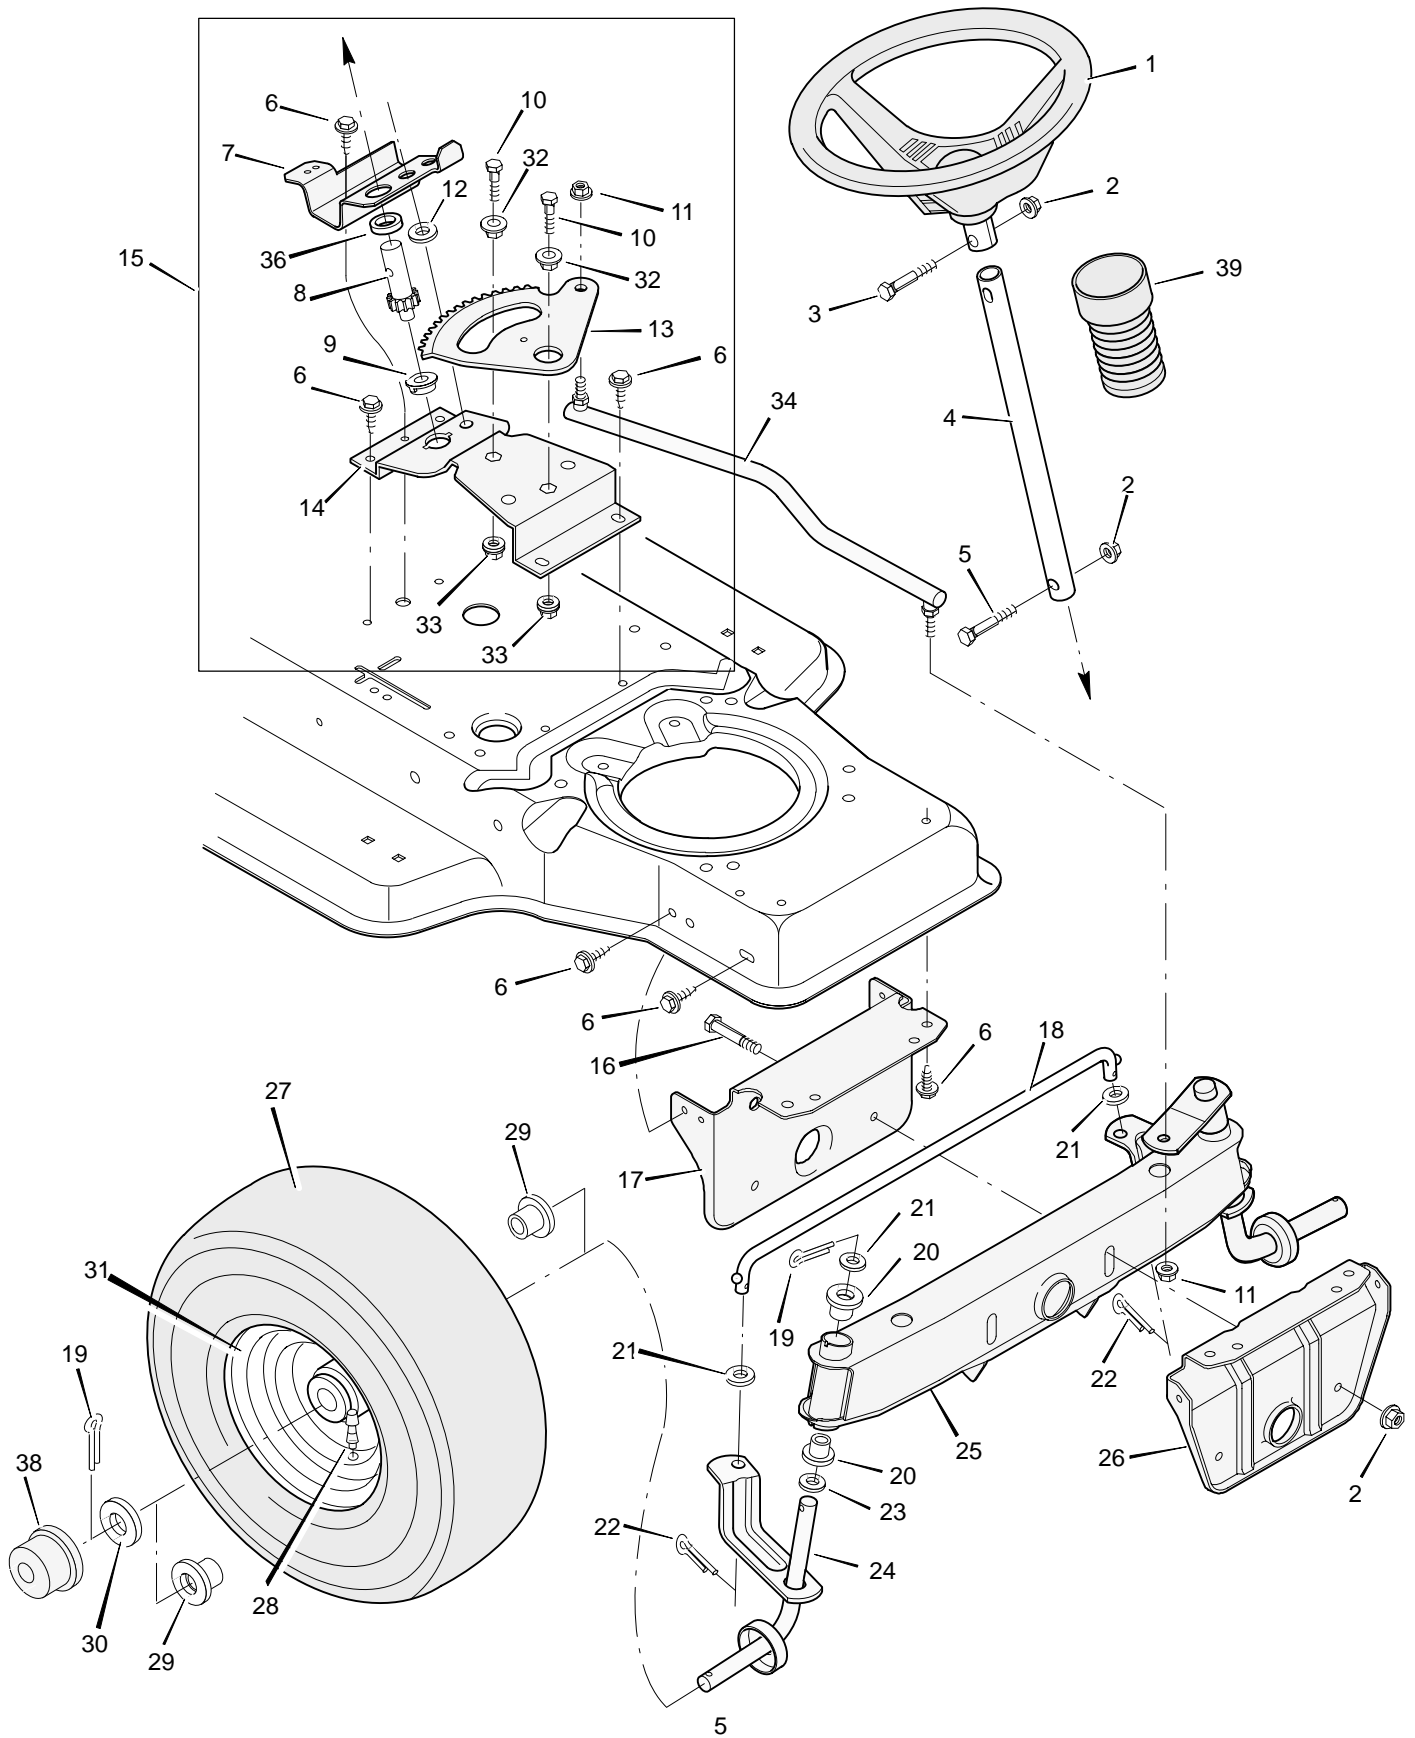

MODEL 42912x70C

REPAIR PARTS STEERING

MODEL 42912x70C

REPAIR PARTS STEERING

Key No.	Description	Part No.
1	Wheel, Steering	92078
2	Nut, Hex	15x118
3	Bolt, Hex	1x66
4	Post, Steering	91860Z
5	Bolt, Hex	1x74
6	Screw	26x249
7	Bracket, Sector	91716E701
8	Gear, Pinion	92715
9	Bearing	92716
10	Bolt, Hex	1x84
11	Locknut, Flange	15x87
12	Spacer	92564
13	Gear, Sector	92316
14	Bracket, Sector	91708E701
15	Kit, Steering Gear	402075
16	Bolt, Hex	1x146
17	Support, Rear Axle	92529E701
18	Rod, Tie	90038E701
19	Pin, Cotter	30x49
20	Bearing	92527
21	Washer	17x57
22	Pin, Cotter	30x20
23	Washer	17x113
24	Spindle Assembly, Right	91828E701
25	Spindle Assembly, Axle & Left	92519E701
26	Support, Front Axle	92528E701
27	Tire*	407924
—	Tube	407047
28	Stem, Valve	24373
29	Bearing, Wheel	91334
30	Washer	17x115
31	Wheel & Tire Assembly	92641-601
32	Bearing	92097
33	Locknut, Flange	15x113
34	Link, Drag	91749E701
36	Spacer, Pinion Gear	92280
38	Hub Cap (Optional)	24582
39	Bellows	54789

* When you order a tire, make sure to give the brand name of the tire so that the tread pattern on the tire will match.