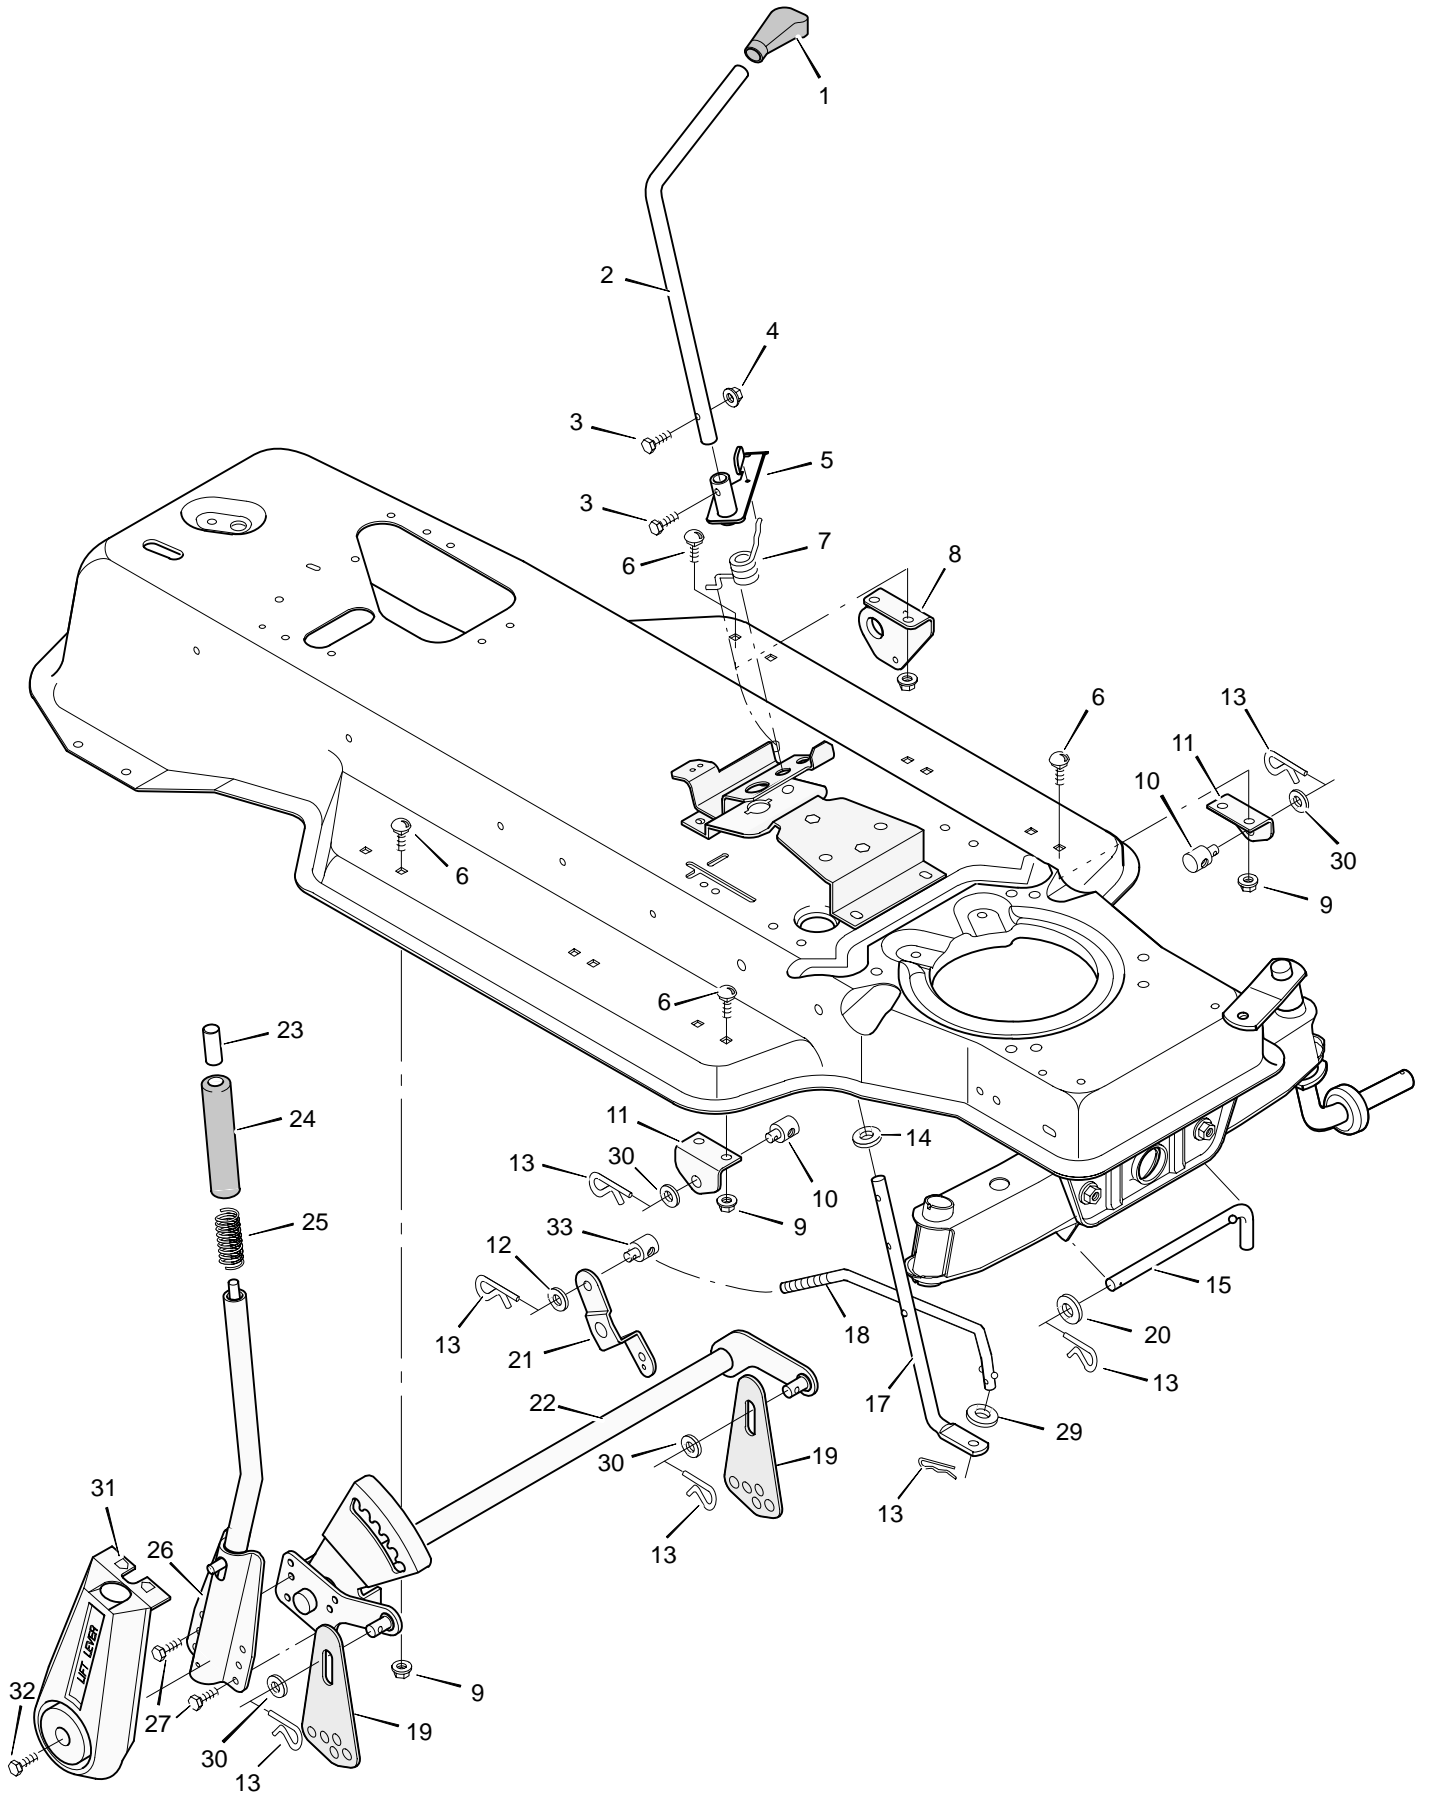

MODEL 42912x70C

REPAIR PARTS MOWER HOUSING SUSPENSION

Key No.	Description	Part No.
1	Grip	92698
2	Control, Blade Rotation	92238Z
3	Bolt, Hex	25x3
4	Locknut, Hex	15x67
5	Lever Assembly, Switch	91917E701
6	Bolt, Carriage	2x53
7	Spring, Torsion	166x32
8	Bracket, Rear Hanger	92066E701
9	Nut, Flange	15x79
10	Nut, Adjusting	92131
11	Bracket, Adjuster Rod	92133E701
12	Washer	17x124
13	Pin, Hair	31x4
14	Washer	17x122
15	Pin, Pull	90827Z
17	Lever, Lower Blade Control	91787E701
18	Rod, Blade Control	91795Z
19	Plate, Adjuster (2)	92702E701
20	Washer	17x103
21	Bracket, Pivot	92033E701
22	Lifter Assembly	92065E701
23	Button, Push	92572
24	Grip	92783
25	Spring, Compression	164x21
26	Handle Assembly	91823E701
27	Screw	26x49
29	Washer	17x47Z
30	Washer	17x91Z
31	Cover, Lift Lever (Optional)	92157
32	Screw	26x263
33	Nut, Adjusting	21920