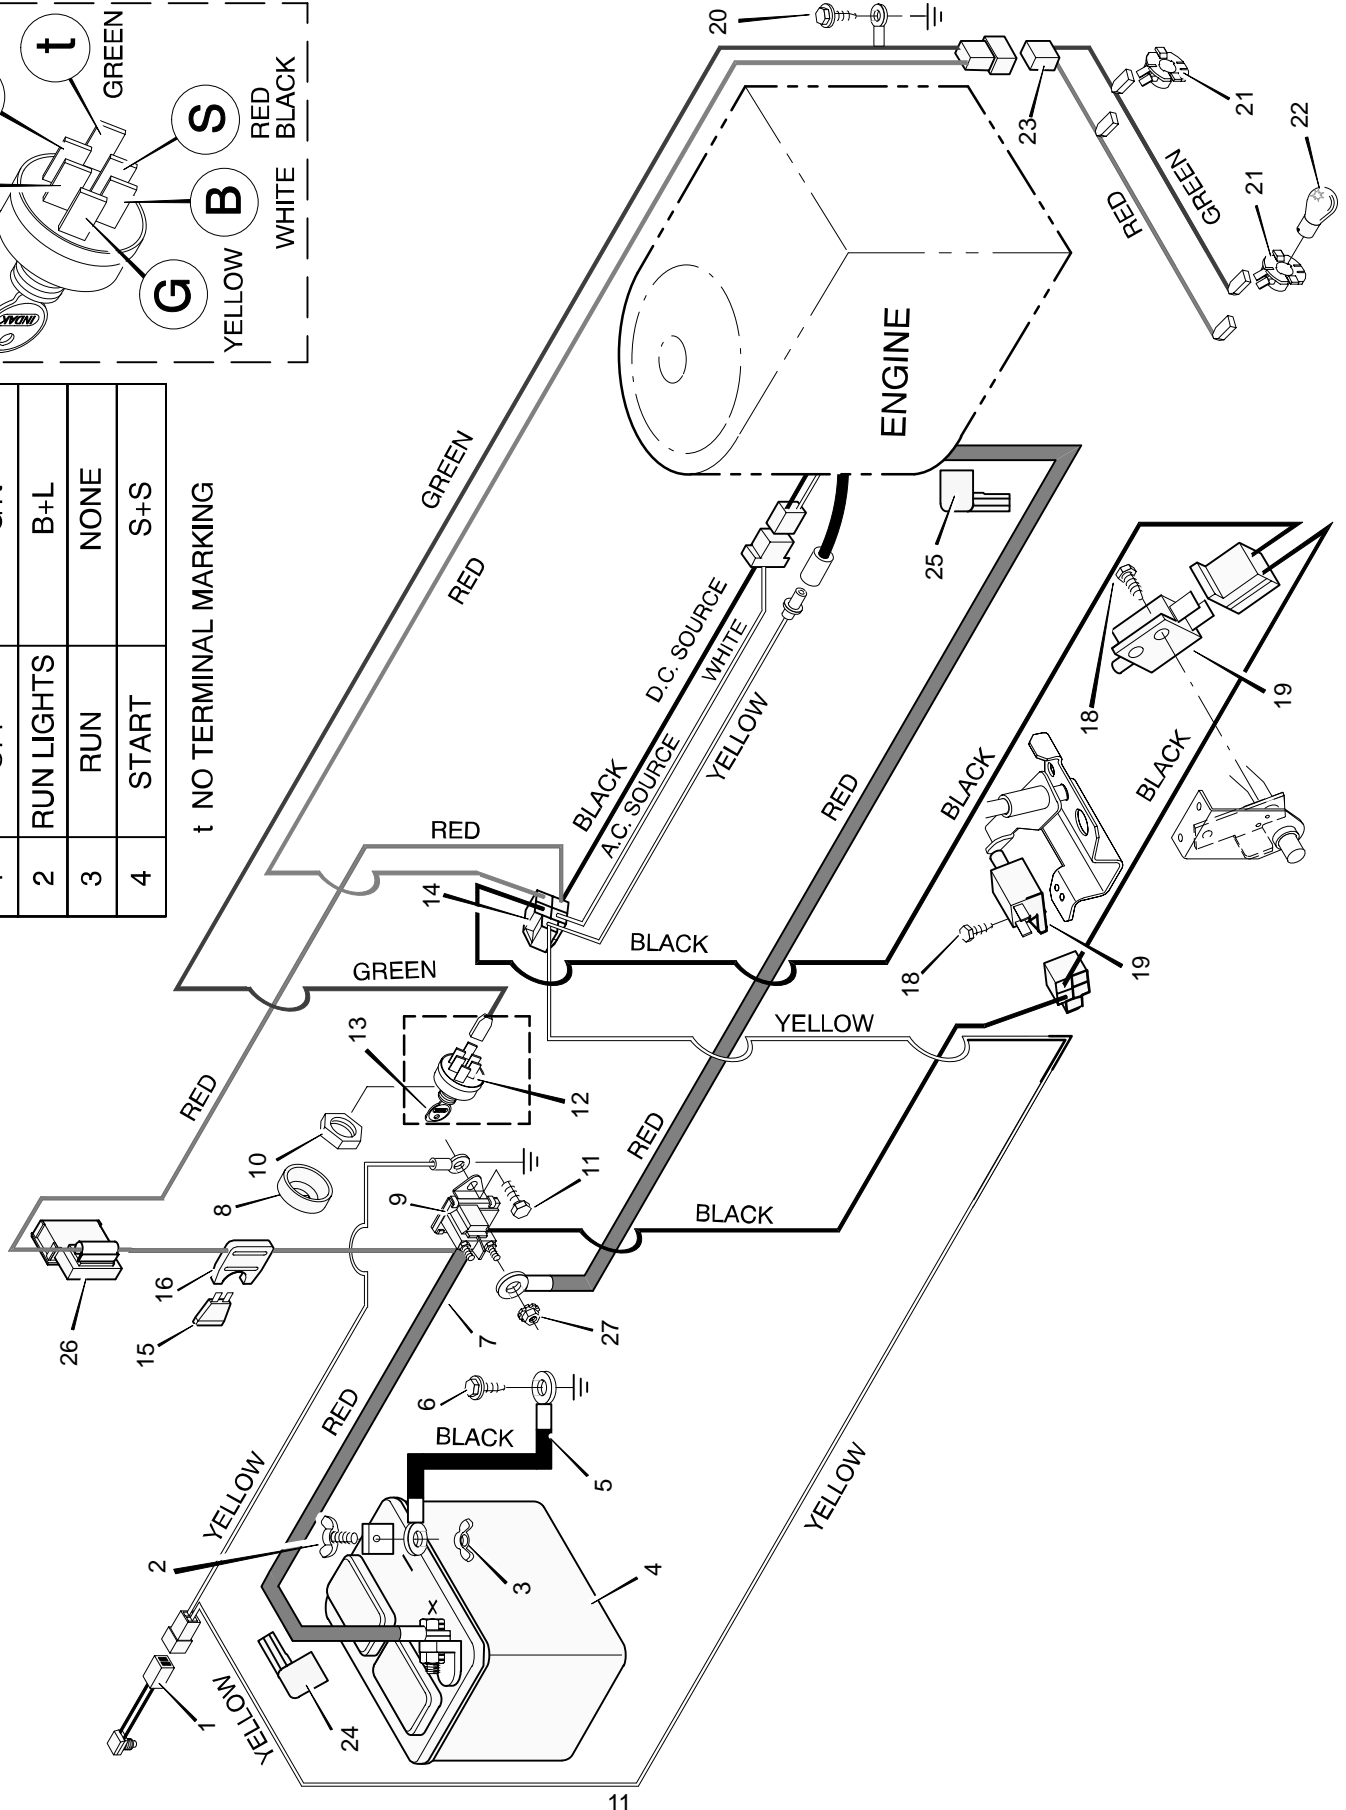

MODEL 42912x70C

REPAIR PARTS ELECTRICAL SYSTEM

POS.	FUNCTION	CIRCUIT (MAKE)
1	OFF	G+t
2	RUN LIGHTS	B+L
3	RUN	NONE
4	START	S+S

t NO TERMINAL MARKING

Key No.	Description	Part No.
1	Switch, Seat Sensor	91031
2	Bolt	6x99
3	Wingnut	14x79
4	Battery	91414
—	Acid, Battery (Electrolyte)	55702
5	Cable, Battery Ground	24x9
6	Screw	26x249
7	Cable, Red Battery	24x29
8	Cap, Ignition	91488
9	Solenoid	24285
10	Nut	91489
11	Screw	26x214
12	Switch, Ignition	92377
13	Key, Ignition	20729
14	Harness, Chassis Wire	250x59
15	Fuse	54212
16	Holder, Fuse	407078
18	Screw	26x233
19	Switch, Clutch	24273
20	Screw	25x2
21	Socket, Light	92372
22	Bulb, Light	90084
23	Harness, Light Wire	250x40
24	Cover, Terminal	54148
25	Cover, (Optional)	24196
26	Ammeter	93156
27	Locknut	15x116