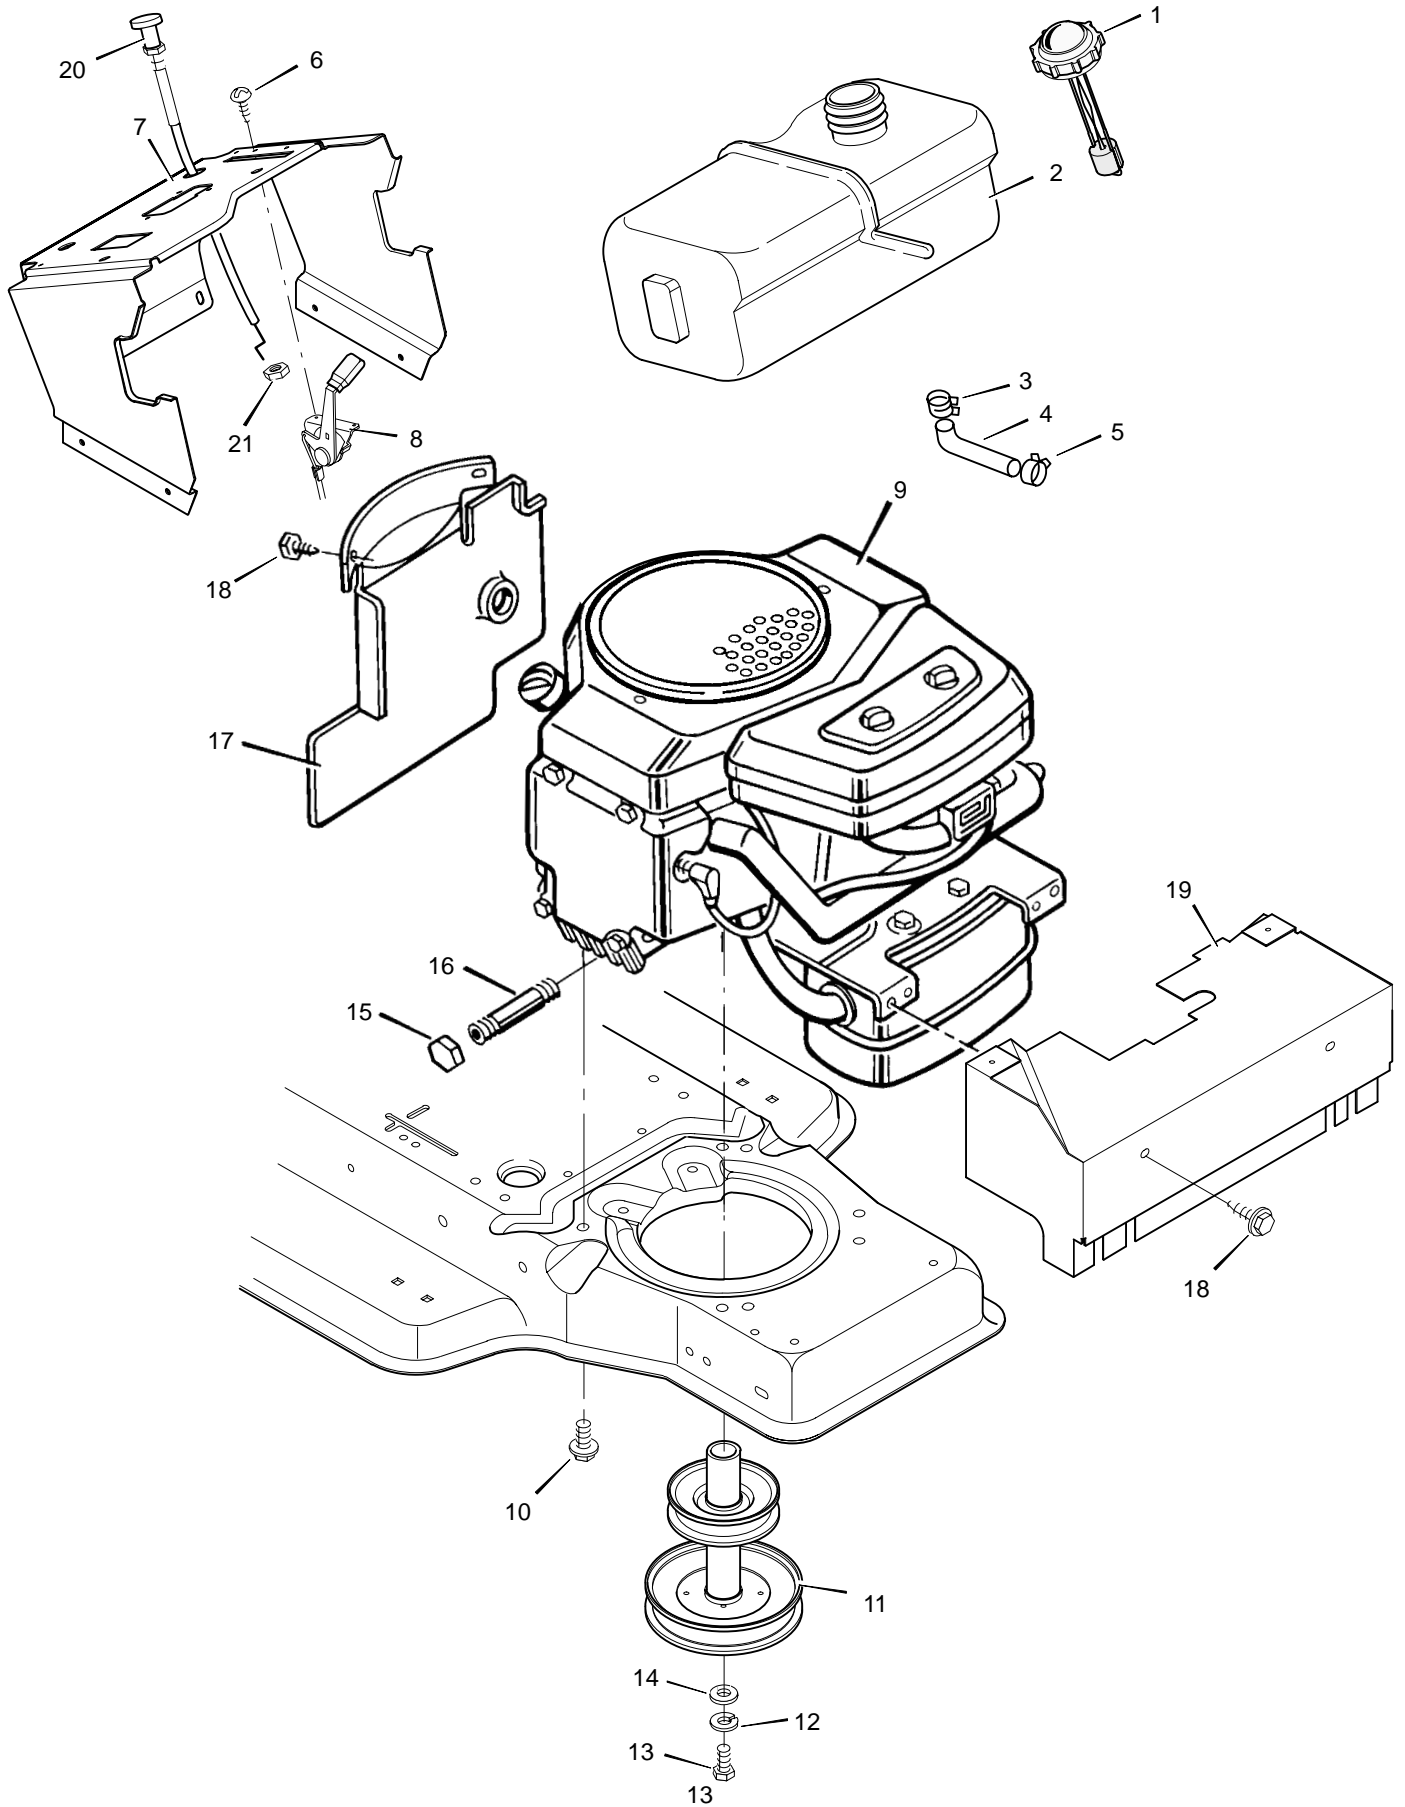

MODEL 42912x70C

REPAIR PARTS ELECTRICAL SYSTEM

POS.	FUNCTION	CIRCUIT (MAKE)
1	OFF	G+t
2	RUN LIGHTS	B+L
3	RUN	NONE
4	START	S+S

t NO TERMINAL MARKING

Key No.	Description	Part No.
1	Switch, Seat Sensor	91031
2	Bolt	6x99
3	Wingnut	14x79
4	Battery	91414
—	Acid, Battery (Electrolyte)	55702
5	Cable, Battery Ground	24x9
6	Screw	26x249
7	Cable, Red Battery	24x29
8	Cap, Ignition	91488
9	Solenoid	24285
10	Nut	91489
11	Screw	26x214
12	Switch, Ignition	92377
13	Key, Ignition	20729
14	Harness, Chassis Wire	250x59
15	Fuse	54212
16	Holder, Fuse	407078
18	Screw	26x233
19	Switch, Clutch	24273
20	Screw	25x2
21	Socket, Light	92372
22	Bulb, Light	90084
23	Harness, Light Wire	250x40
24	Cover, Terminal	54148
25	Cover, (Optional)	24196
26	Ammeter	93156
27	Locknut	15x116

MODEL 42912x70C

REPAIR PARTS ENGINE MOUNT

Key No.	Description	Part No.
1	Fuel Cap	91348
2	Fuel Tank	92597
3	Hose Clamp	91174
4	Fuel Line	93198
5	Hose Clamp	91174
6	Screw	26x201
7	Support, Dash	93136E701
8	Throttle Control	93165
9	Engine*	—
10	Bolt, Engine Mount	25x7
11	Stack Pulley Assembly	93245Z
12	Lockwasher	19x35
13	Bolt, Hex	1x140
14	Washer	17x170
15	Cap, Oil Drain	21651
16	Pipe, Oil Drain	92279
17	Baffle, Rear Engine	93078E701
18	Screw	25x2
19	Baffle, Front Engine	93191E701
20	Choke	91326
21	Washer	19x8