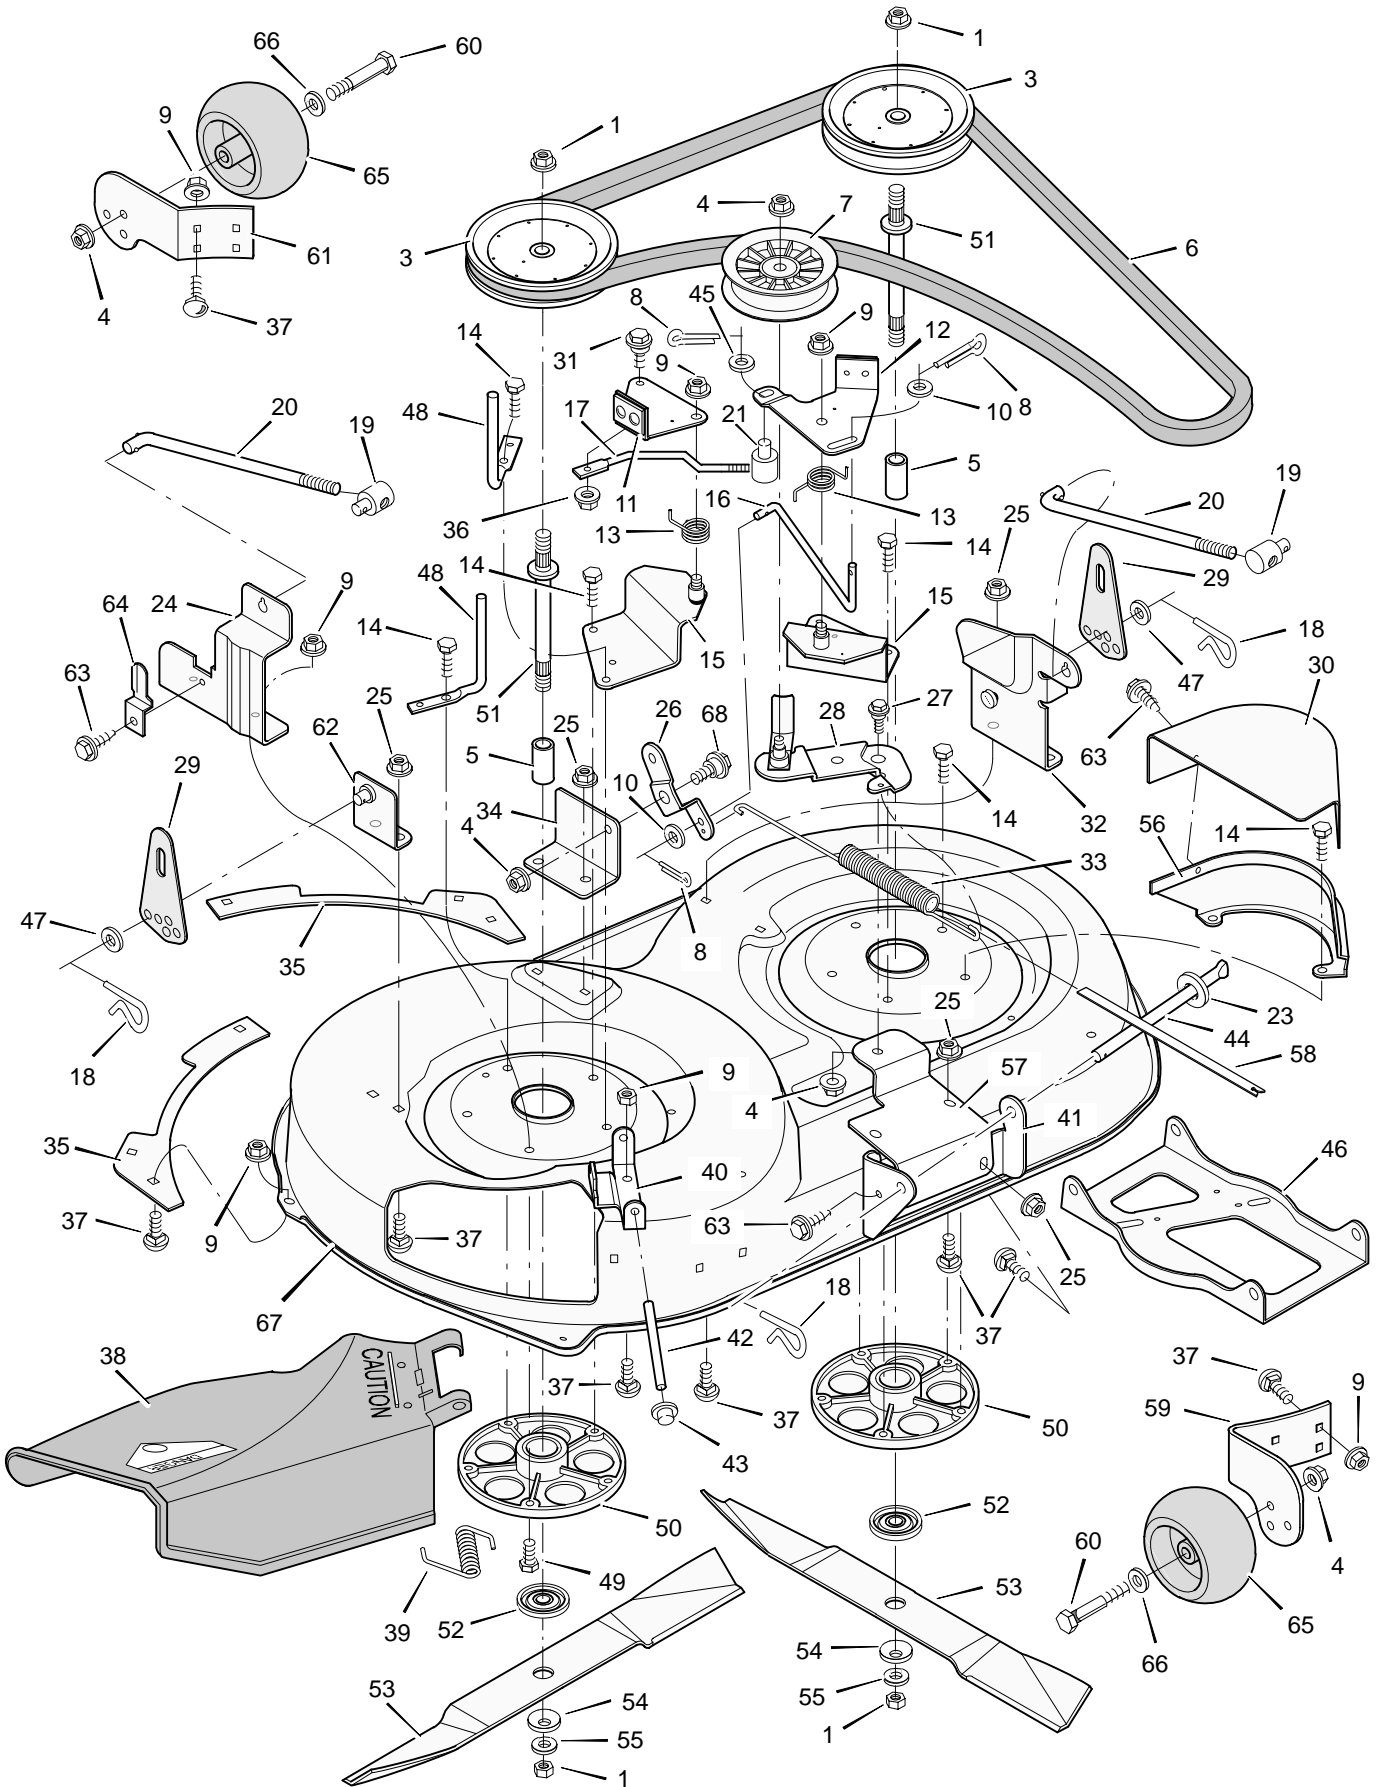

MODEL 42912x70C

REPAIR PARTS MOWER HOUSING

MODEL 42912x70C

REPAIR PARTS MOWER HOUSING

Key No.	Description	Part No.	Key No.	Description	Part No.
1	Nut, Hex	15x121	37	Bolt, Carriage	2x53
3	Pulley, Jackshaft	92853	38	Deflector Assembly, Chute	92465SE
4	Locknut, Flange	15x84	39	Spring, Torsion	166x4
5	Spacer	92850	40	Bracket, Hinge	91765E701
6	Belt, Blade Drive	37x75	41	Bracket, Front Hanger	92405E701
7	Pulley, Idler	91801	42	Rod, Deflector	91767Z
8	Pin, Cotter	30x20	43	Cap, Push On	28x23
9	Locknut, Flange	15x88	44	Rod, Hanger	91739Z
10	Washer	17x46Z	45	Washer	17x124
11	Brake Assembly, Right	92413E701	46	Hanger, Front	92119E701
12	Brake Assembly, Left	92411E701	47	Washer	17x91Z
13	Spring, Torsion	166x27	48	Rod, Belt Guide	92424E701
14	Bolt, Hex	25x7	49	Bolt, Hex	1x139
15	Bracket Assembly, Brake	92415E701	50	Housing, Jackshaft	92573
16	Rod, Brake	92421Z	51	Jackshaft	92849
17	Rod, Cross Link	92420Z	52	Adapter, Blade	92466
18	Pin, Hair	31x4	53	Blade, 42" (2 required)	92419E701
19	Nut, Adjustable	92132	54	Washer, Belleville	17x166
20	Rod, Adjuster	92134Z	55	Washer	17x165
21	Nut, Adjustable	21920	56	Bracket, Pulley Cover	92416E701
23	Washer	17x103	57	Bracket, Idler Mount	92406E701
24	Bracket, Right	92402E701	58	Indicator, Plastic	92163
25	Nut, Flange	15x79	59	Bracket, Right Wheel	92422E701
26	Bracket, Pivot	92033E701	60	Bolt, Shoulder	9x23
27	Bolt, Shoulder	9x39	61	Bracket, Left Wheel	92423E701
28	Arm Assembly, Idler	92032E701	62	Bracket Assembly, Right Lifter	92409E701
29	Plate, Adjuster	92702E701	63	Screw	26x249
30	Cover, Pulley	92417E701	64	Guide, Belt	91973E701
31	Bolt, Shoulder	9x40	65	Wheel, Gauge	92683
32	Bracket Assembly, Left Lifter	93275E701	66	Washer	17x102
33	Spring, Extension	165x72	67	Housing, Blade	92401E701
34	Bracket, Pivot	92407E701	68	Bolt, Shoulder	9x42
35	Plate	92426E701	1-68	Complete Mower Housing Assembly	403347
36	Locknut, Flange	15x89