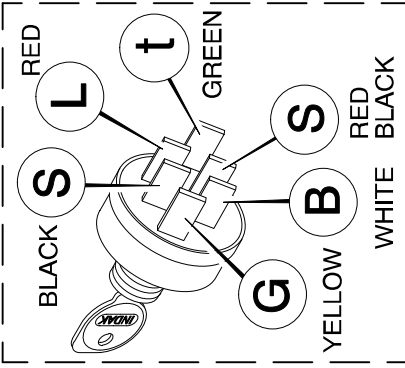

MODEL 42912x70C

REPAIR PARTS ELECTRICAL SYSTEM