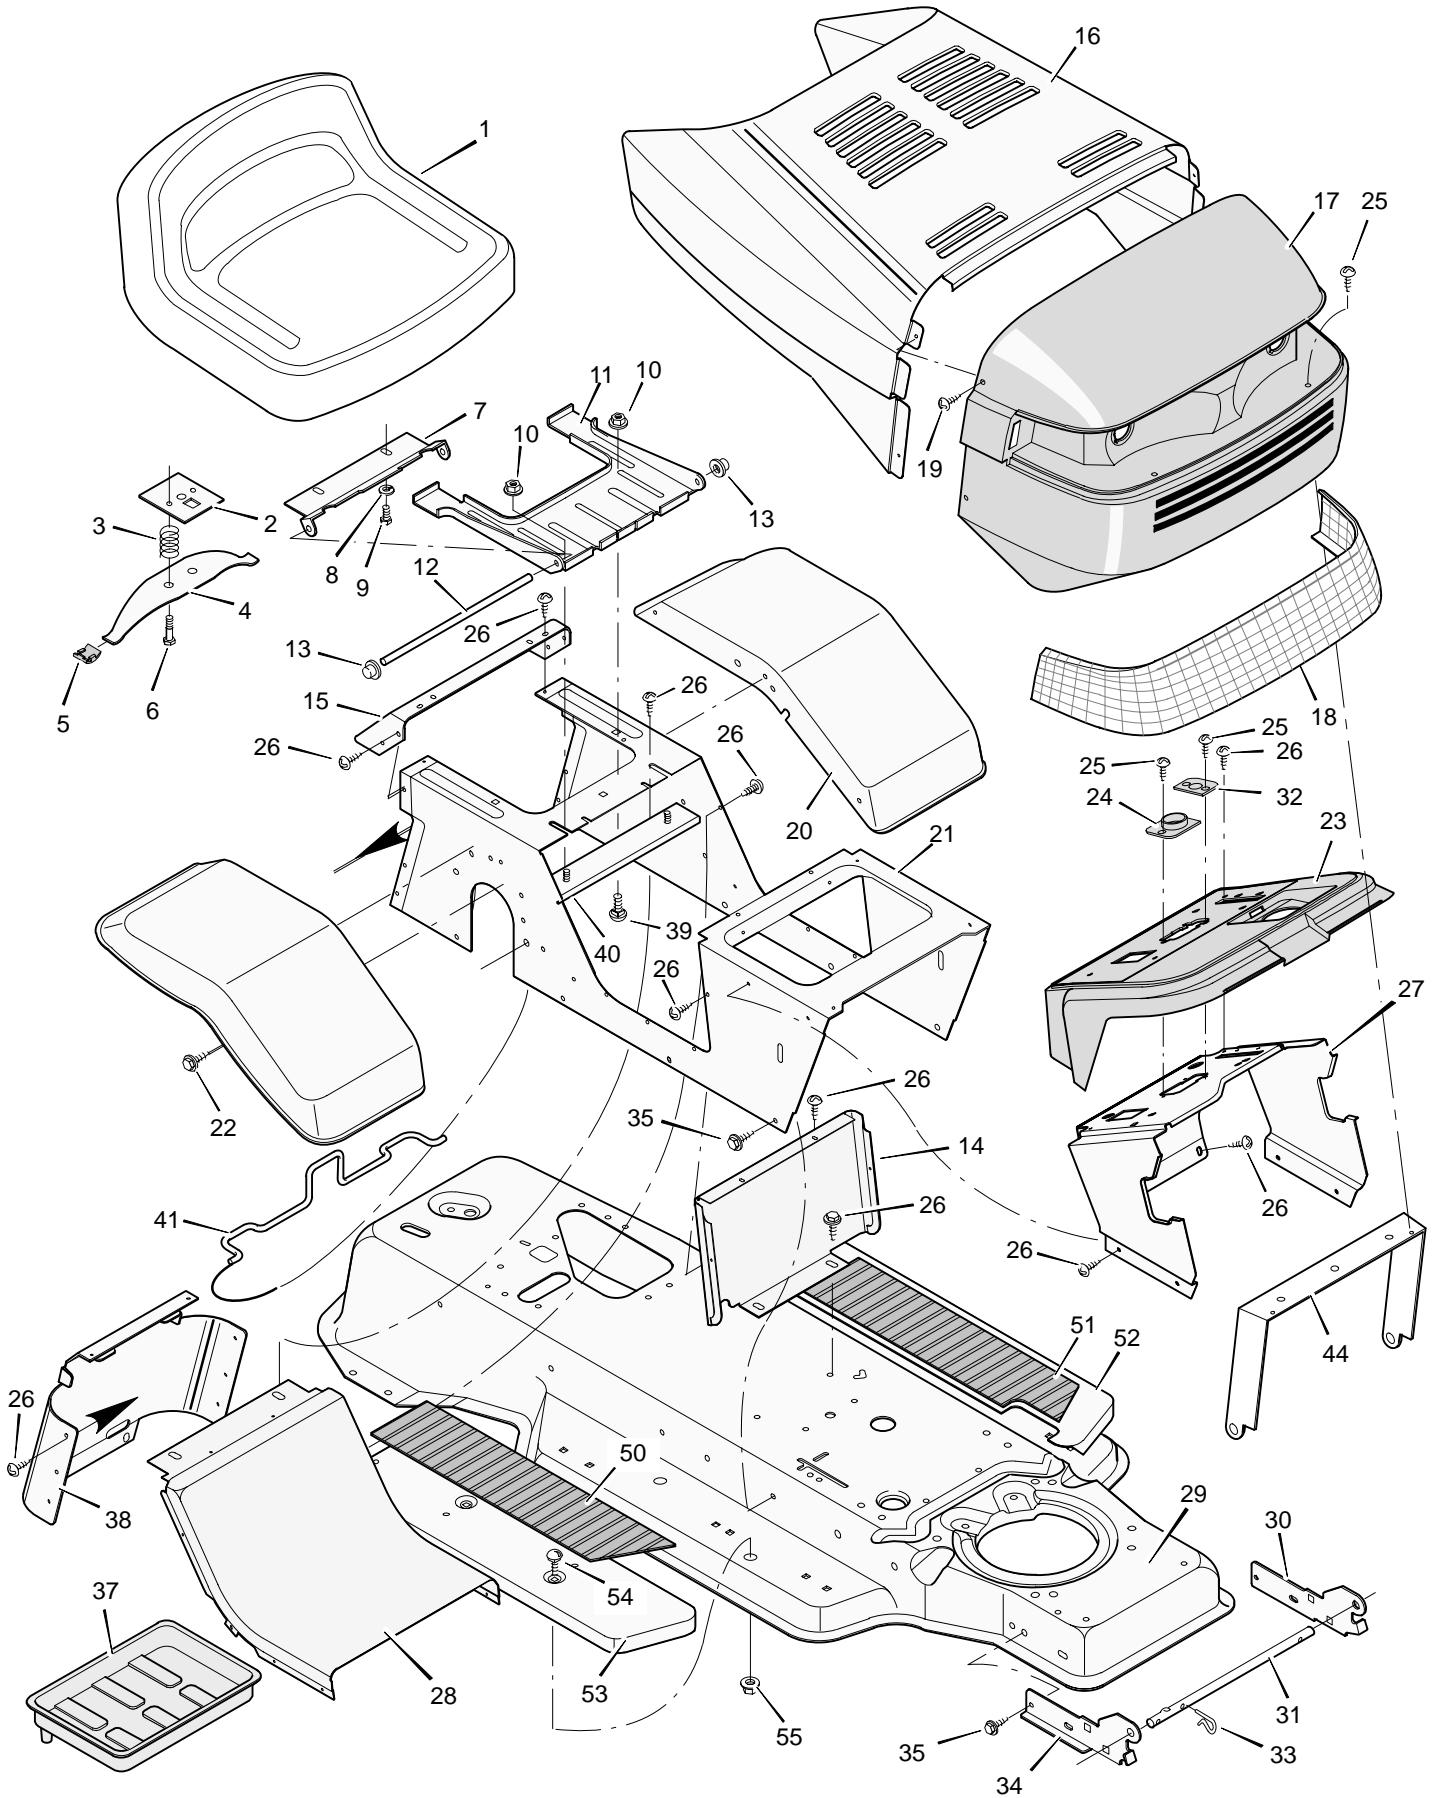

MODEL 42912x70C

REPAIR PARTS CHASSIS & HOOD

MODEL 42912x70C

REPAIR PARTS CHASSIS & HOOD

Key No.	Description	Part No.	Key No.	Description	Part No.
1	Seat	92606	27	Support, Dash	93136E701
2	Plate Assembly, Switch	91963Z	28	Insert, Rear	92549E245
3	Spring, Compression	164x26	29	Frame Assembly	92815E245
4	Spring, Seat	91964	30	Bracket, Left Grille	92347E701
5	Glide, Spring	91822	31	Rod, Pivot	93137Z
6	Bolt, Shoulder	9x38	32	Bearing	93155
7	Support, Seat	92334E701	33	Pin, Hair	31x4
8	Lockwasher	18x16	34	Bracket, Right Grille	92346E701
9	Bolt, Hex	1x45	35	Screw	26x249
10	Locknut, Flange	15x88	37	Tray, Battery	91895
11	Bracket, Pivot	92546E701	38	Cap, Console	92443E245
12	Rod, Pivot	91730E701	39	Bolt	2x64
13	Cap, Push On	28x23	40	Channel Assembly	91857E701
14	Insert, Front	92548E245	41	Clamp, Battery	92725Z
15	Fender, Apron	91724E701	44	Brace, Grille	93190Z
16	Hood	93215E245	50	Mat, Right	92650
17	Grille Assembly (includes Lens)	93149	51	Mat, Left	92649
18	Lens	93139	52	Running Board, Left	92589E245
19	Screw	9x47	53	Running Board, Right	92588E245
20	Fender	92328E245	54	Bolt, Carriage	2x53
21	Console Assembly	92729E245	55	Nut, Flange	15x79
22	Screw	26x263	—	Book, Instruction	F-96929
23	Dash Panel	93134	—	Repair Parts Book	F-96930
24	Bearing, Steering	93135	—	Decal, Left Hood	44x4027
25	Screw	26x239	—	Decal, Right Hood	44x4026
26	Screw	26x270