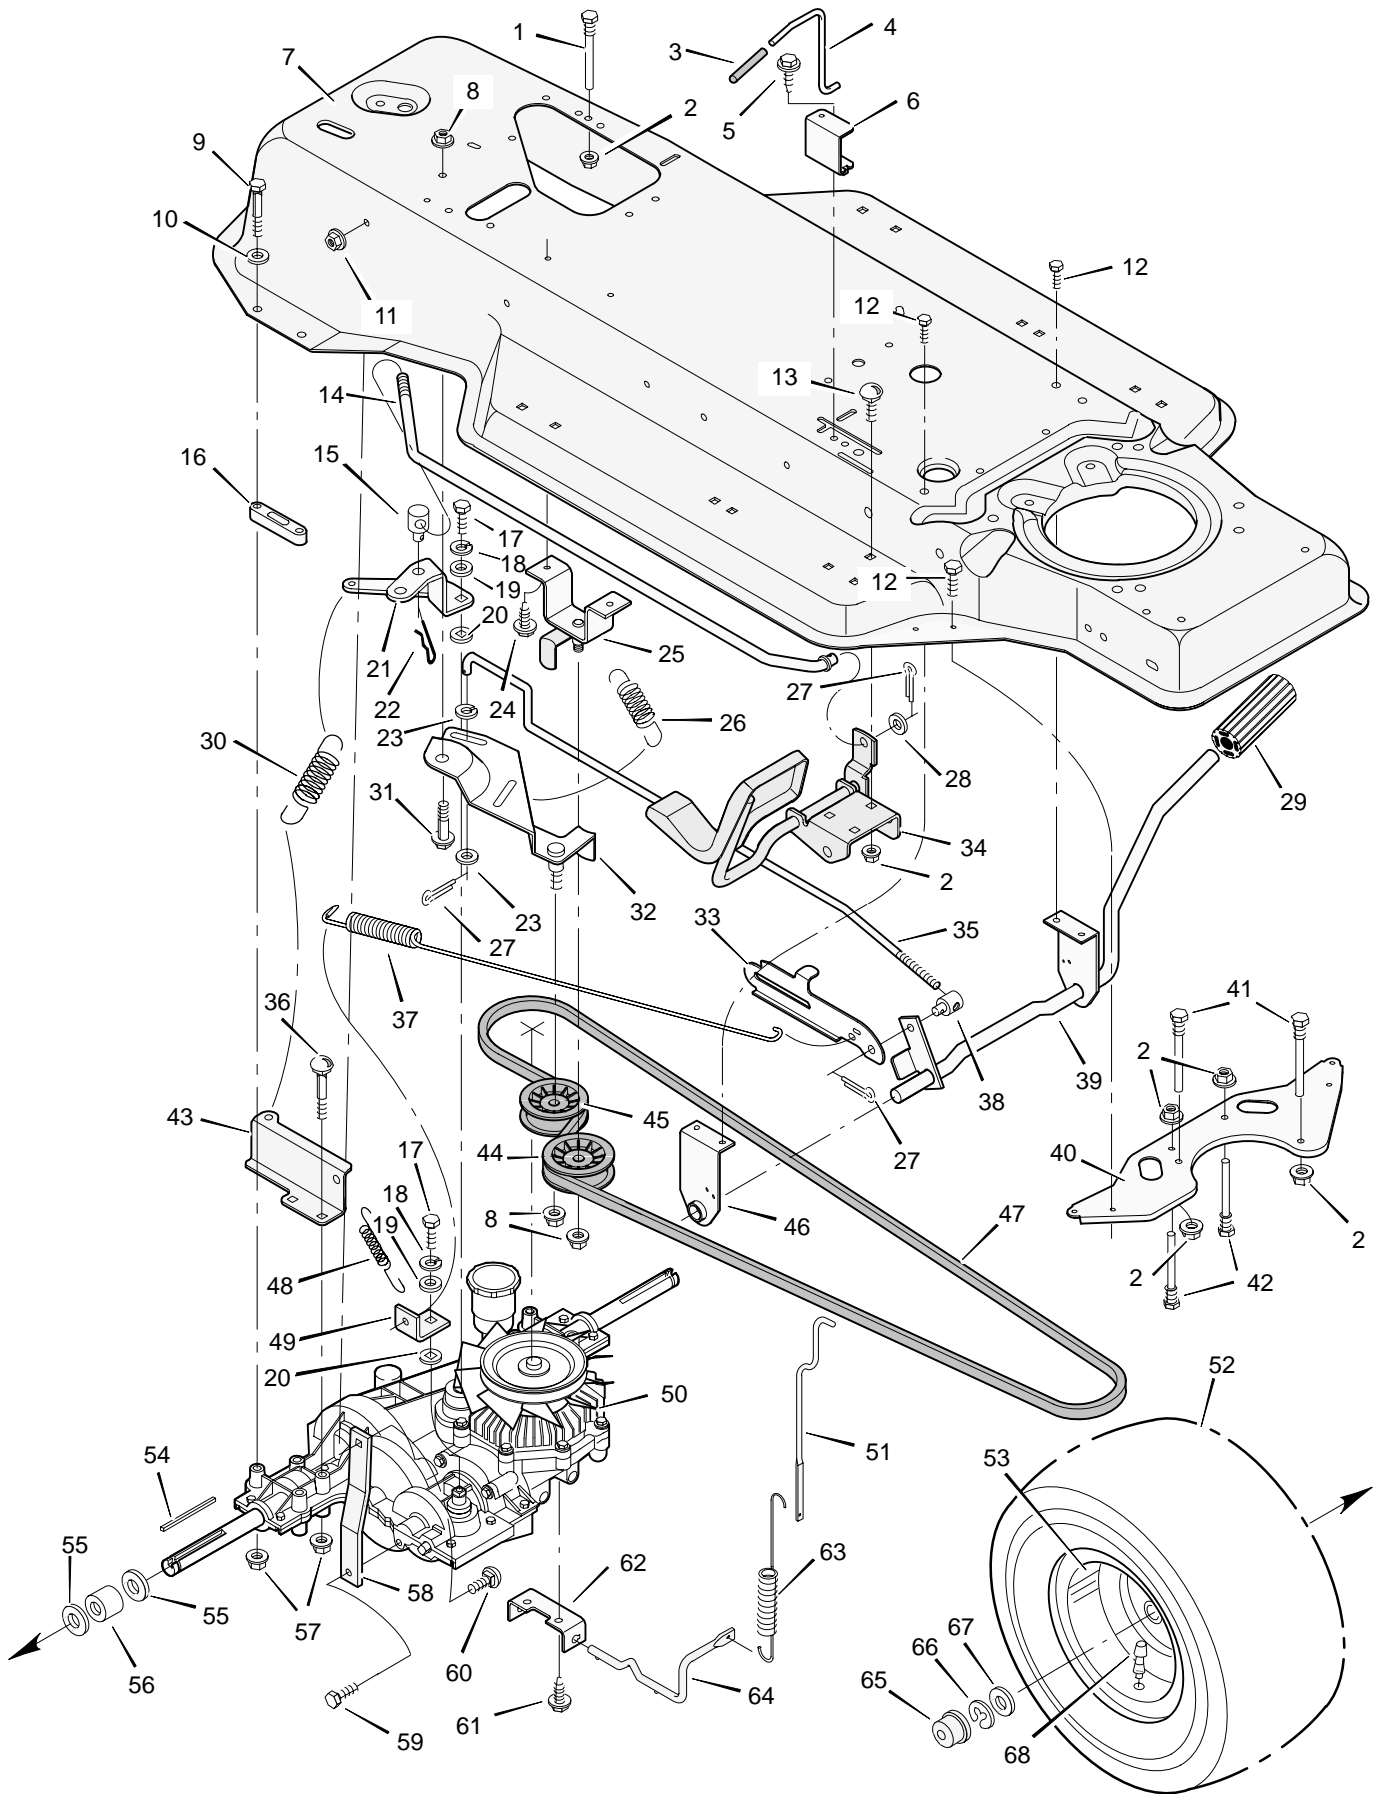

MODEL 42912x70C

REPAIR PARTS MOTION DRIVE

MODEL 42912x70C

REPAIR PARTS MOTION DRIVE

Key No.	Description	Part No.	Key No.	Description	Part No.
1	Guide, Belt	92632	36	Carriage Bolt	2x58
2	Nut, Flange	15x79	37	Spring, Extension	165x101
3	Grip	92724	38	Nut, Adjusting	21920
4	Rod, Parking Brake	91727S	39	Pedal Lever Assembly	91862E701
5	Screw	26x214	40	Plate, Belt Guide	92694E701
6	Bracket, Guide	91825E701	41	Screw, Guide	91754Z
7	Frame Assembly	92815E245	42	Screw, Guide	20619Z
8	Nut, Flange	15x84	43	Bracket, Spring Mount	92706Z
9	Bolt	1x118	44	Idler Pulley	91178
10	Washer	17x146	45	Idler Pulley	91179
11	Nut, Flange	15x79	46	Support, Pedal	91713E701
12	Screw	26x249	47	V-Belt	37x80
13	Bolt, Carriage	2x53	48	Spring, Extension	165x92
14	Rod, Control	92631Z	49	Lever, Brake	92569E701
15	Nut, Adjusting	92132	50	Transaxle	‡
16	Spacer, Hydro	92682	51	Rod, Dump Valve	92674Z
17	Bolt	1x82	52	Wheel & Tire Assembly	92511-601
18	Lockwasher	18x32	53	Tire (Included with Key No. 52) *	407926
19	Washer	17x38	—	Tube (Included with Key No. 52)	407049
20	Washer	17x148	54	Square Key	21553
21	Lever, Control	92594Z	55	Washer	17x160
22	Hair Pin	31x4	56	Spacer, Wheel	87x100Z
23	Washer	17x47	57	Nut, Flange	15x115
24	Screw	26x249	58	Strap, Torque	92568E701
25	Idler Mount Assembly	92565E701	59	Screw	26x216
26	Spring, Extension	165x98	60	Carriage Bolt	2x64
27	Cotter Pin	30x20	61	Screw	25x9
28	Washer	17x57	62	Bracket, Dump Valve	92603Z
29	Pedal	21544	63	Spring, Extension	165x104
30	Spring, Extension	165x99	64	Rod, Dump Valve	93247Z
31	Shoulder Bolt	9x39	65	Hub Cap (Optional)	24582
32	Idler Bracket Assembly	92737Z	66	E-Ring	11x3
33	Latch, Parking Brake	91712Z	67	Washer	17x115
34	Pedal Assembly	92676E701	68	Valve Stem	24373
35	Clutch Rod	91808Z			