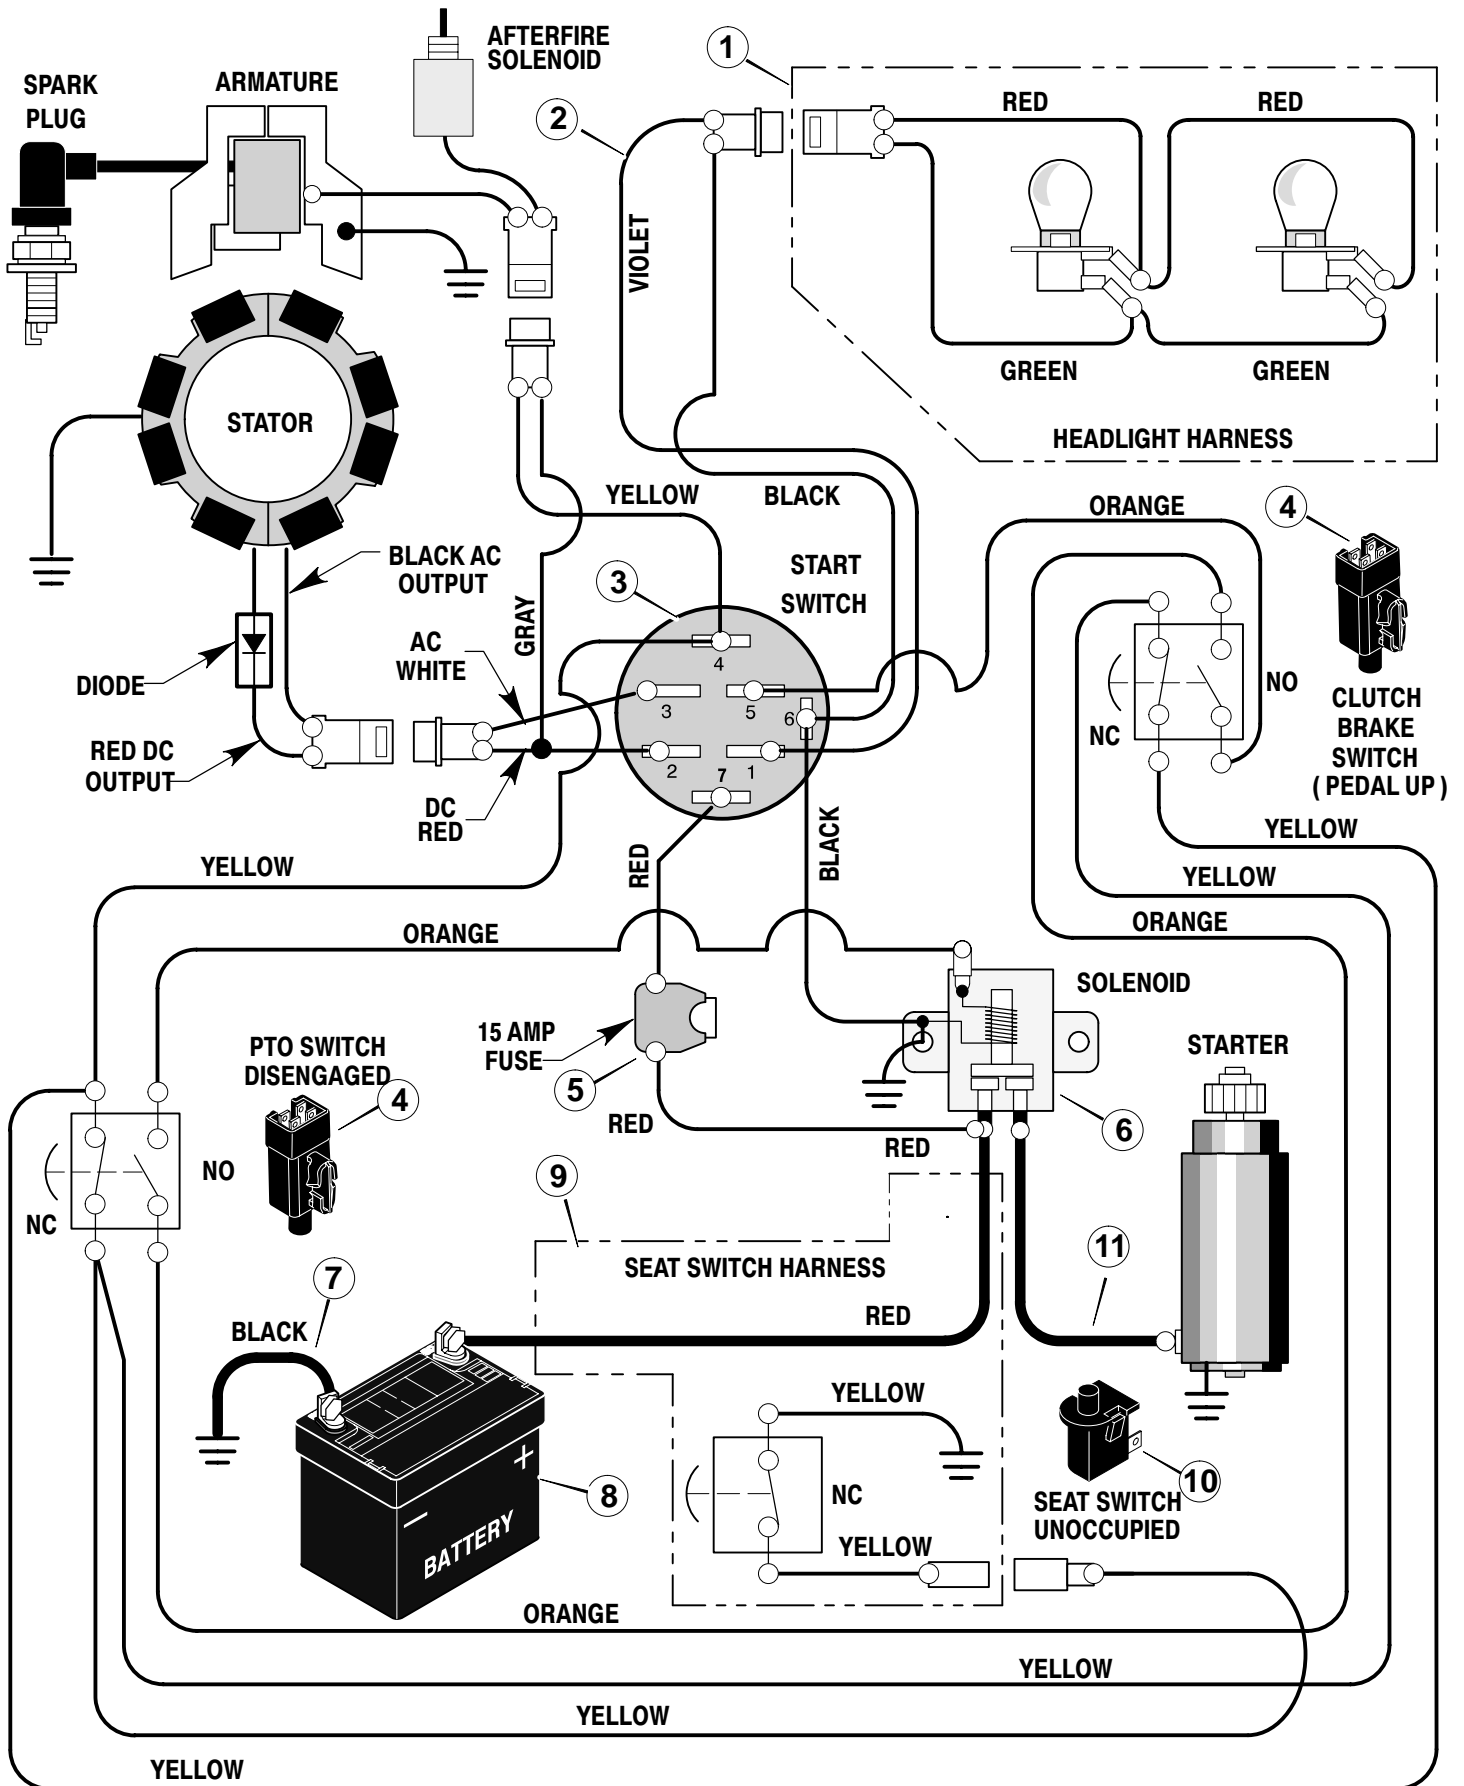

Key No.	Description	Part No.
1	Fuel Cap	92317
2	Fuel Tank	94073
3	Hose Clamp	95197
4	Fuel Line	23717
5	Hose Clamp	95197
6	Screw	26x201
7	Plate, Engine	94006E700
8	Throttle Control	91989
9	Engine	—
—	Muffler	95206
—	Gasket, Muffler	91309
—	Adapter, Muffler	95207
—	Screw, Adapter	6x103
—	Bolt, Muffler	9x59
—	Lock, Screw	92378
10	Bolt, Engine Mount	25x7
11	Stack Pulley Assembly	690440 Z
12	Lockwasher	19x35
13	Bolt, Hex	1x140
14	Washer	17x170
15	Screw	26x249
21	Guide, Belt	93349
22	Nut, Flange	15x79Z
23	Guide, Belt	94781
26	Screw	26x253
28	Pipe, Exhaust	92855
29	Clamp	92558
30	Shield, Heat	94324
31	Screw	26x263

MODEL 42591x86C

REPAIR PARTS ELECTRICAL SYSTEM