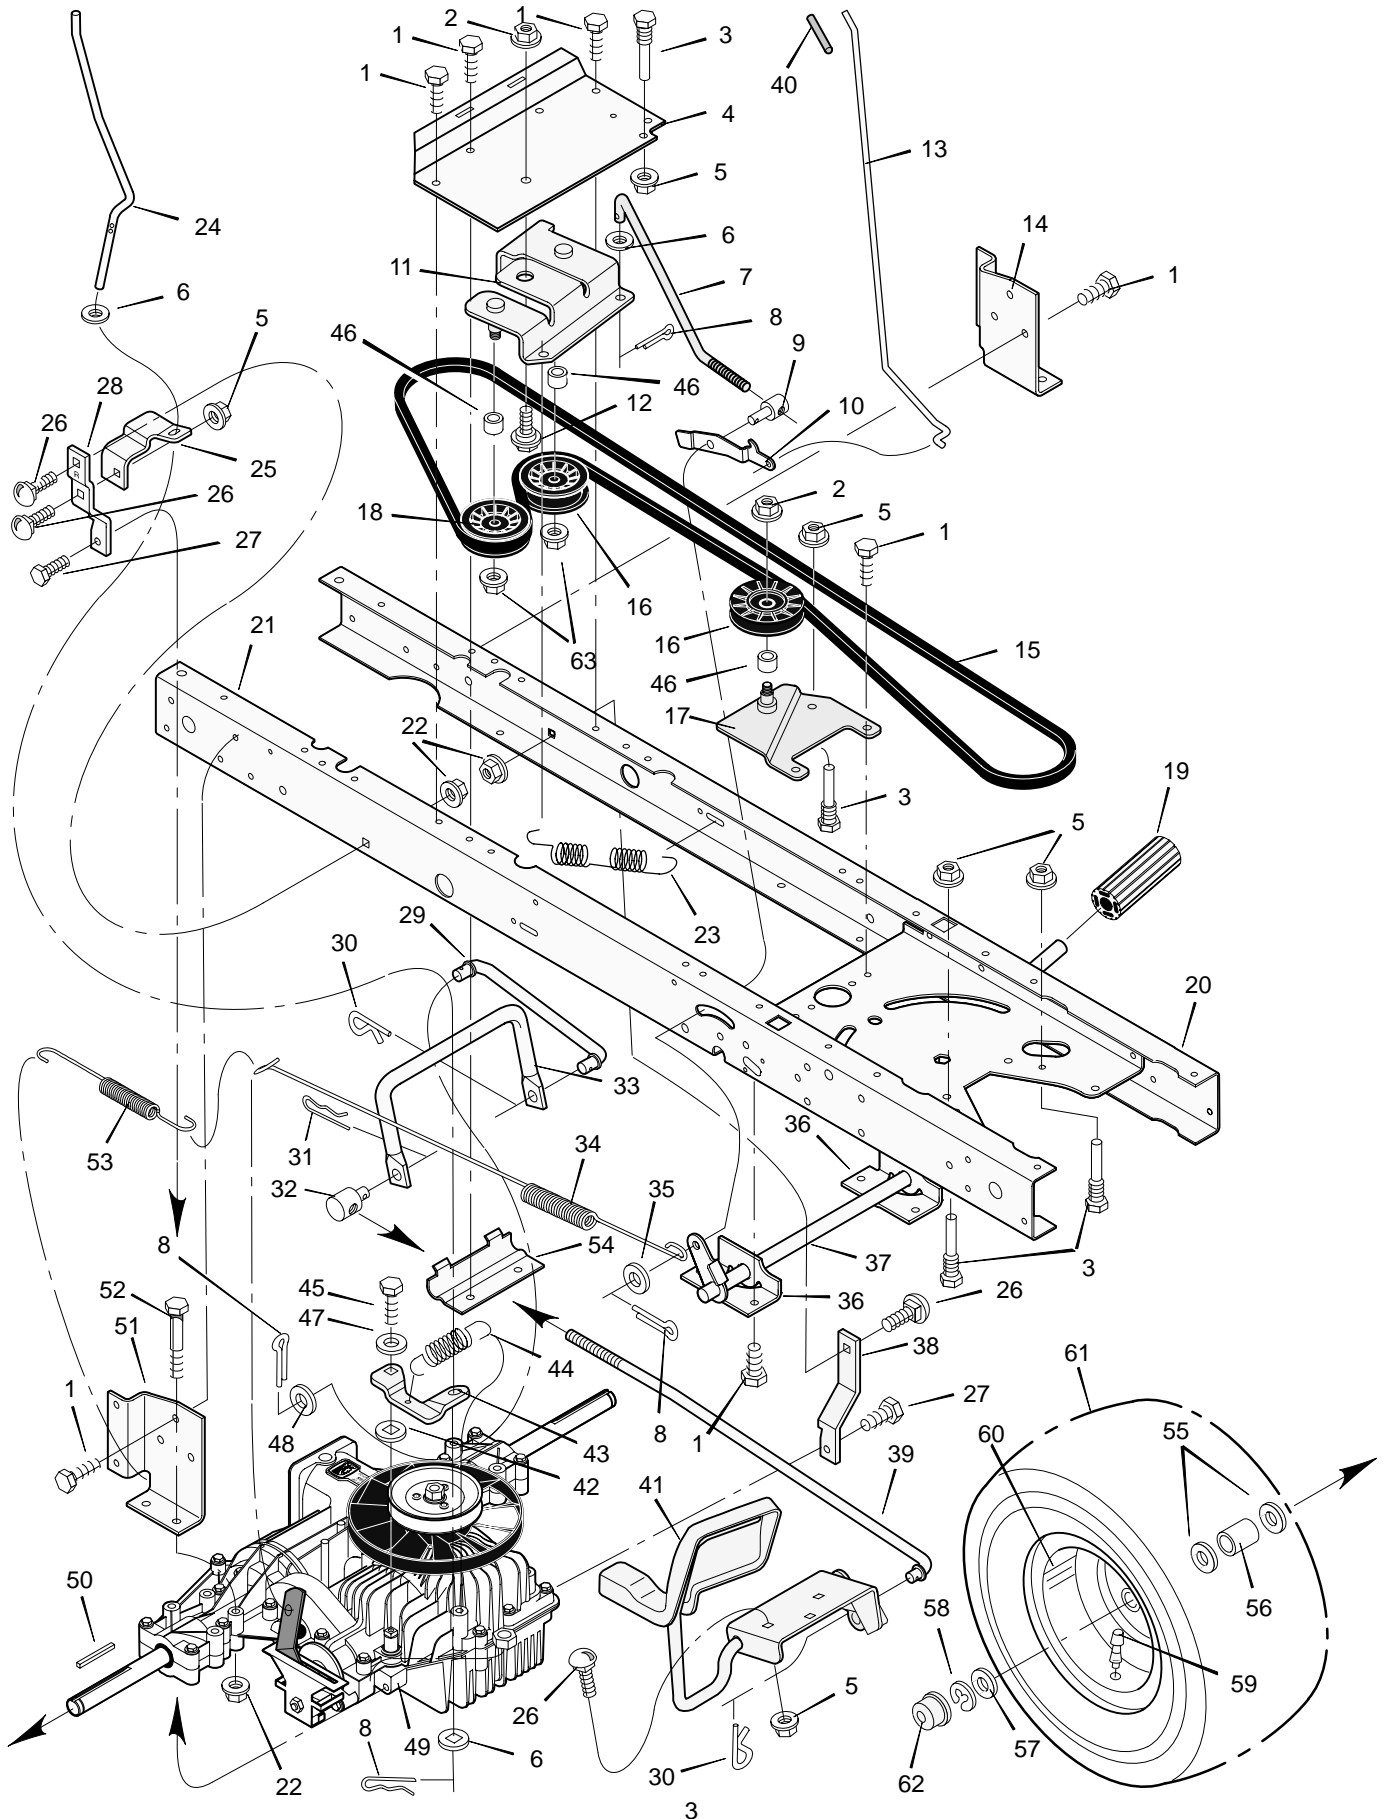

MODEL 42591x86C

REPAIR PARTS MOTION DRIVE

MODEL 42591x86C

REPAIR PARTS MOTION DRIVE

Key No.	Description	Part No.	Key No.	Description	Part No.
1	Screw	26x249	33	Rod, Yoke	94425E700
2	Nut, Flange	15x84	34	Spring, Extension	165x115
3	Guide, Belt	93349	35	Washer	17x169
4	Bracket, Idler	94431E700	36	Bracket, Pivot	94035E700
5	Locknut	15x79	37	Lever, Clutch/Brake	94038E700
6	Washer	17x47	38	Strap, Left Torque	94433E700
7	Rod, Clutch	94417 Z	39	Rod, Front Control	95224 Z
8	Pin, Cotter	30x20	40	Grip	91079
9	Adjuster	94815	41	Pedal, Speed Control	690013E700
10	Latch, Parking Brake	94045 Z	42	Washer	17x148
11	Bracket Assembly, Idler	690517 Z	43	Arm, Disconnect	94430 Z
12	Bolt, Shoulder	9x39	44	Spring	165x112
13	Rod, Parking Brake	95152 Z	45	Bolt	6x105
14	Bracket, Left Transaxle	94185E700	46	Spacer	690369
15	Belt	37x61	47	Washer	17x38
16	Pulley, Idler	690409	48	Washer	17x169
17	Arm Assembly, Idler	94409 Z	49	Transaxle * *	* *
18	Pulley, Idler	690410	50	Key, Square	21553
19	Pedal	21544	51	Bracket, Right Transaxle	94184E700
20	Frame, Left	690207E700	52	Bolt	1x155
21	Frame, Right	690206E700	53	Spring, Extension	165x92
22	Nut, Flange	15x88	54	Clamp, Transaxle	94434E700
23	Spring, Extension	165x142	55	Washer	17x160
24	Rod, Disconnect	94428 Z	56	Spacer	690554 Z
25	Bracket, Disconnect	94429E700	57	Washer	17x195
26	Bolt, Carriage	2x53	58	E-Ring	11x3
27	Screw	26x216	59	Valve Stem	24373
28	Strap, Right Torque	94432E700	60	Wheel & Tire Assembly	92290-601
29	Rod, Link	94426 Z	61	Tire *	24374
30	Pin, Hair	31x4	—	Tube	407049
31	Pin, Hair	31x6	62	Cap, Hub	94618
32	Nut, Adjuster	92132			

* When you order a tire, make sure to give the brand name of the tire so that the tread pattern on the tire will match.

** For information on Replacement Parts see the Central Parts Distributor in your area.