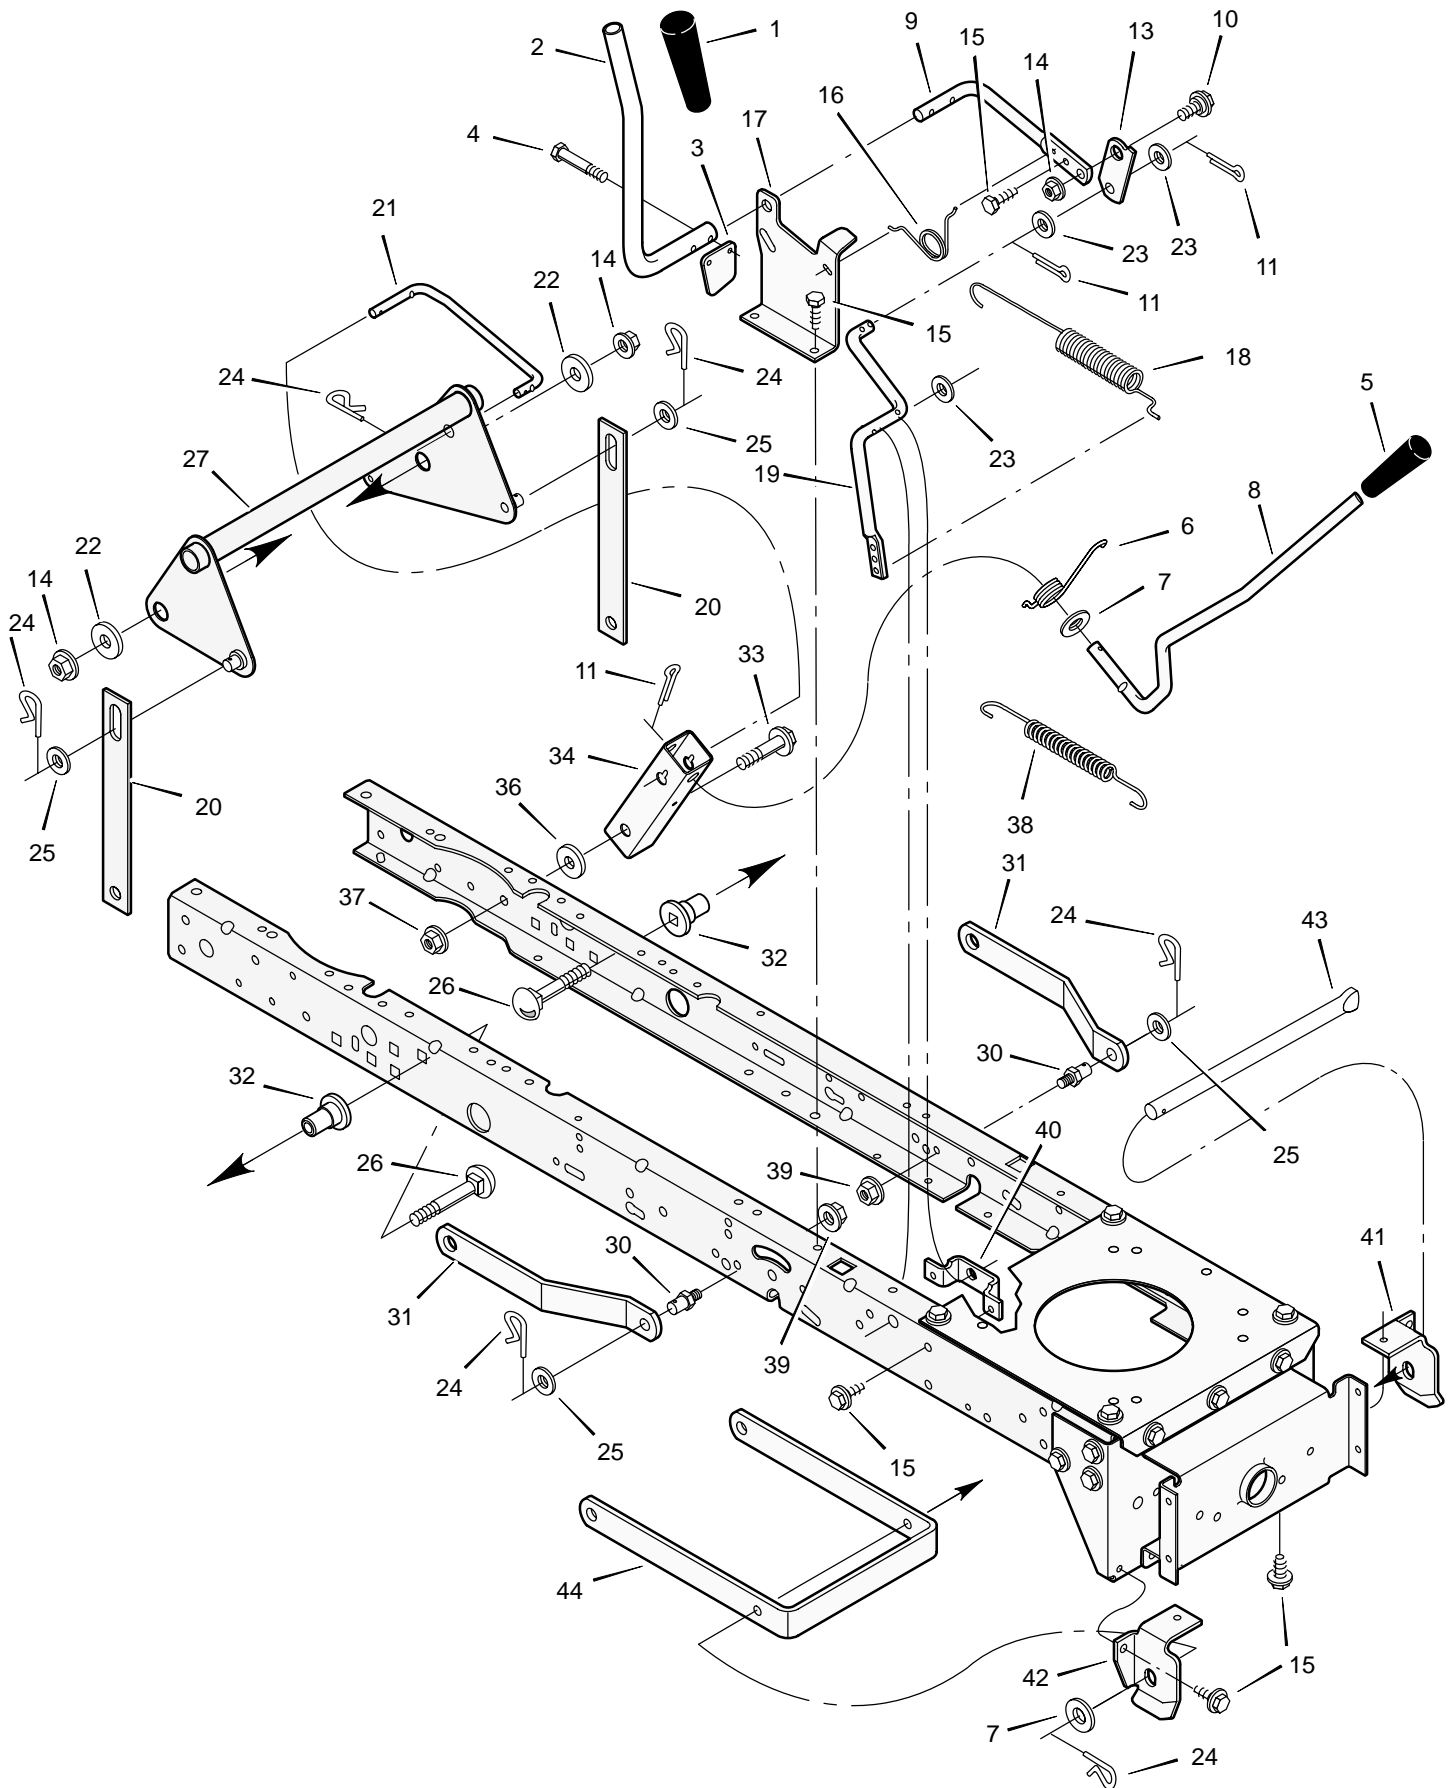

MODEL 42591x86C

REPAIR PARTS MOWER HOUSING SUSPENSION

MODEL 42591x86C

REPAIR PARTS MOWER HOUSING SUSPENSION

Key No.	Description	Part No.	Key No.	Description	Part No.
1	Grip	92698	22	Washer	17x168
2	Handle, PTO	94100 Z	23	Washer	17x57
3	Pad, Switch	94022 Z	24	Pin, Hair	31x4
4	Bolt	25x3	25	Washer	17x91
5	Grip	92697	26	Bolt, Carriage	2x85
6	Spring	166x40	27	Lever Assembly, Lift	690363E700
7	Washer	17x103	30	Pin	94067
8	Handle, Lift	690533	31	Bracket, Rear Suspension	94055E700
9	Lever, PTO	94017 Z	32	Spacer, Lifter	690151
10	Bolt, Shoulder	9x39	33	Bolt, Shoulder	9x53
11	Pin, Cotter	30x20	34	Bracket, Pivot	94015E700
13	Link, PTO	94004 Z	36	Washer	17x191
14	Nut, Flange	15x84	37	Nut, Flange	15x84
15	Screw	26x249	38	Spring	165x131
16	Spring	166x39	39	Nut, Flange	15x68
17	Bracket, PTO	94018E700	40	Bracket, PTO	94005E700
18	Spring	165x119	41	Hanger, Left Deck	94027E700
19	Crank, PTO	690394E700	42	Hanger, Right Deck	94026E700
20	Link, Lift	690212E700	43	Rod, Hanger	94158Z
21	Link, Lift Handle	690122E700	44	Bracket, Suspension	94058E700