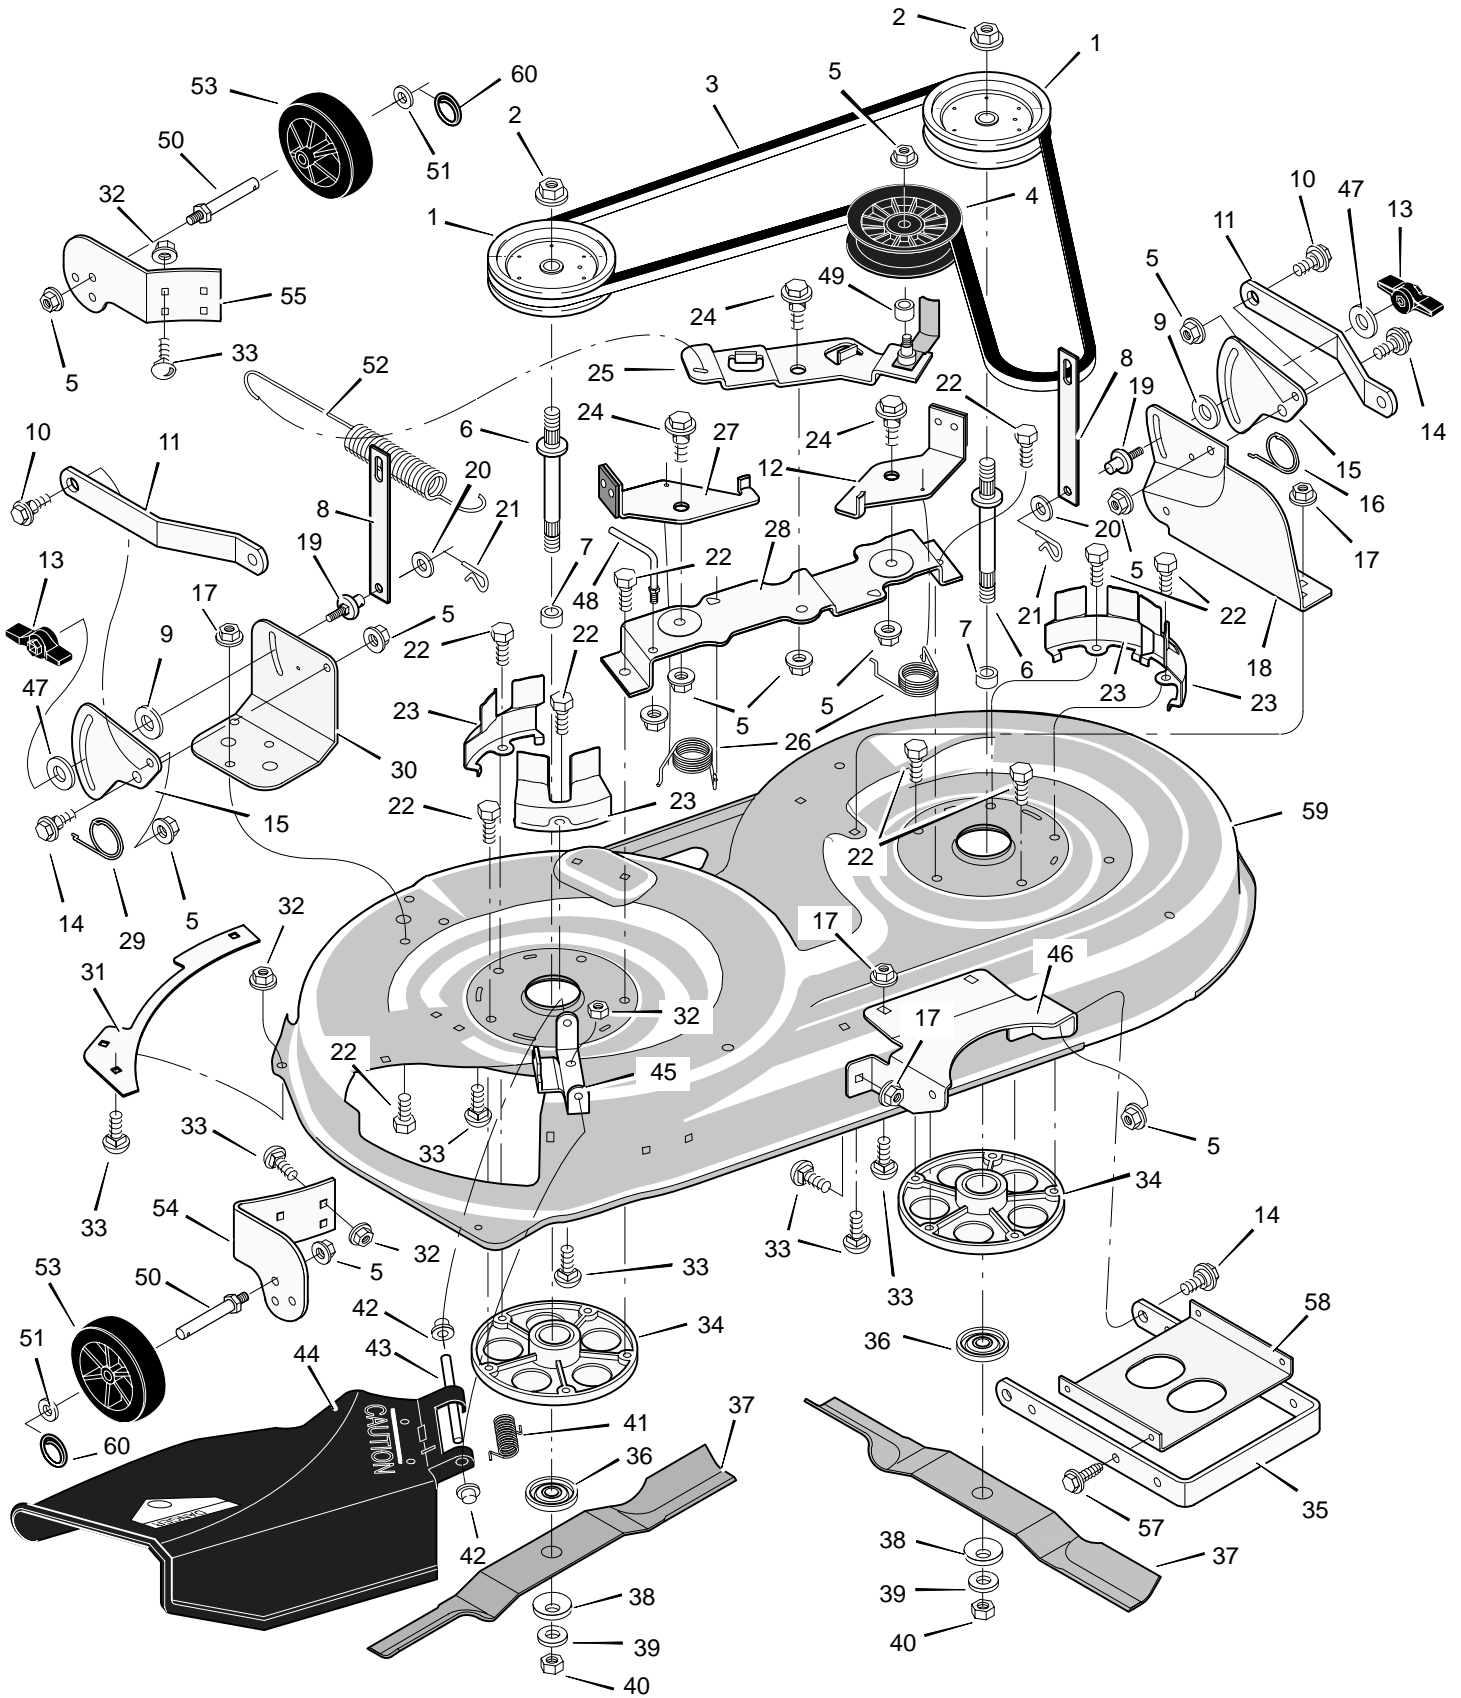

MODEL 42591x86C

REPAIR PARTS MOWER HOUSING

MODEL 42591x86C

REPAIR PARTS MOWER HOUSING

Key No.	Description	Part No.	Key No.	Description	Part No.
1	Pulley, Jackshaft	94199	31	Plate	92426E700
2	Nut, Hex	15x121	32	Nut, Flange	15x88
3	Belt, Mower Drive	37x88	33	Bolt, Carriage	2x53
4	Pulley, Idler	690387	34	Mandrell Housing	92574
5	Nut, Flange	15x84	35	Bracket, Suspension	94058E700
6	Jackshaft	94129	36	Adapter, Blade	92466
7	Spacer	94130	37	Blade	690205E701
8	Link, Lift	690212E700	38	Washer	17x166
9	Pad, Friction	94137	39	Washer	17x165
10	Bolt, Shoulder	9x52	40	Nut	15x100
11	Bracket, Suspension	94055E700	41	Spring	166x4
12	Pad Assembly, Left Brake	94049E700	42	Cap, Push On	28x23
13	Knob	94068	43	Rod, Deflector	94957 Z
14	Bolt, Shoulder	9x51	44	Deflector Assembly	94707 SE
15	Plate, Suspension	94128E700	45	Bracket, Deflector Hinge	94956E700
16	Spring	166x43	46	Bracket, Front Hanger	94686E700
17	Nut, Flange	15x79	47	Washer	17x45
18	Bracket, Suspension	94192E700	48	Guide, Belt	94781
19	Pin, Hanger	95194	49	Spacer	690369
20	Washer	17x103	50	Bolt, Axle	94025
21	Pin, Hair	31x4	51	Washer	17x91 Z
22	Bolt	25x7	52	Spring, Extension	165x119
23	Cover, Pulley	94051E700	53	Wheel, Gage	92683
24	Bolt, Shoulder	9x39	54	Bracket, Right Wheel	92422E700
25	Arm, Idler	690408E700	55	Bracket, Left Wheel	92423E700
26	Spring	166x41	57	Screw	26x249
27	Pad Assembly, Right Brake	94047E700	58	Stiffener	94604E700
28	Bracket, Brake	94193E700	59	Housing, Blade *	94814E700
29	Spring	166x42	60	Ring, Locking	31x11
30	Bracket, Suspension	94191E700	1-60	Complete Mower Housing Assembly	776007

* Includes Key No. 17, 18, 30, 31, 32, 33, 45, 46, 53, 54, 55, and 56.