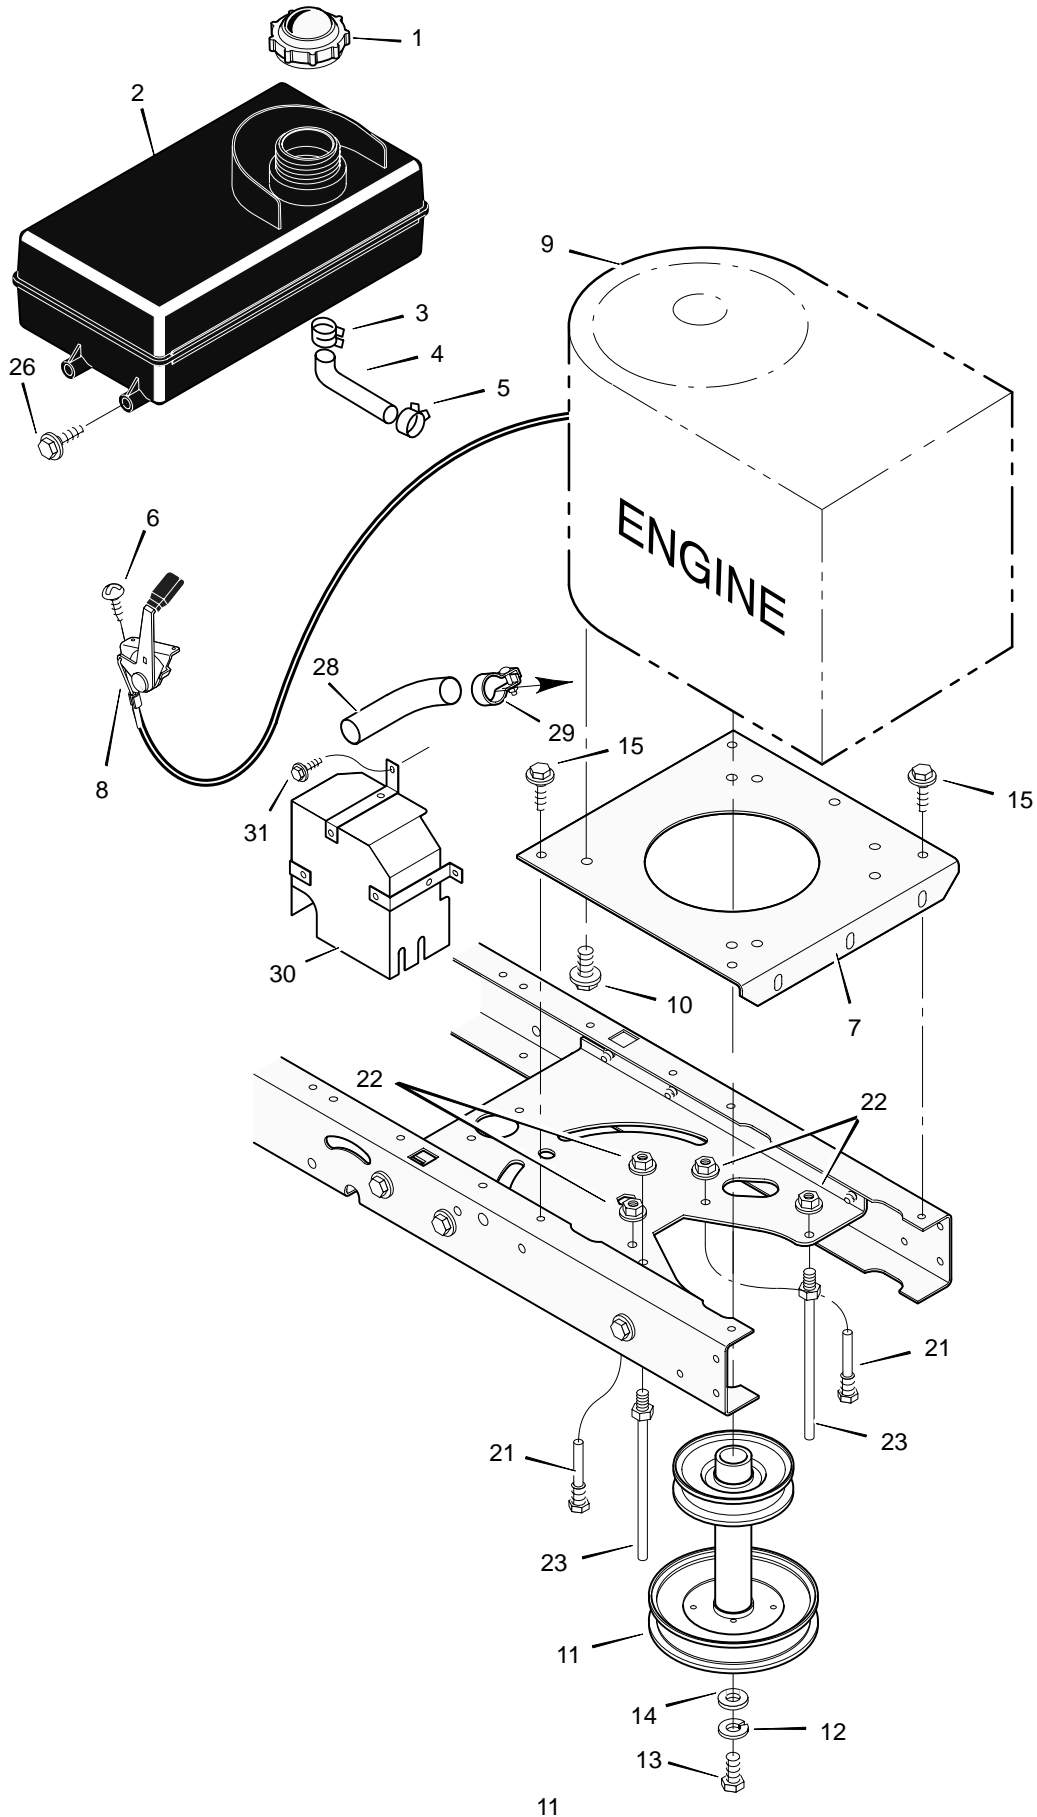

MODEL 42591x86C

REPAIR PARTS MOWER HOUSING

Key No.	Description	Part No.	Key No.	Description	Part No.
1	Pulley, Jackshaft	94199	31	Plate	92426E700
2	Nut, Hex	15x121	32	Nut, Flange	15x88
3	Belt, Mower Drive	37x88	33	Bolt, Carriage	2x53
4	Pulley, Idler	690387	34	Mandrell Housing	92574
5	Nut, Flange	15x84	35	Bracket, Suspension	94058E700
6	Jackshaft	94129	36	Adapter, Blade	92466
7	Spacer	94130	37	Blade	690205E701
8	Link, Lift	690212E700	38	Washer	17x166
9	Pad, Friction	94137	39	Washer	17x165
10	Bolt, Shoulder	9x52	40	Nut	15x100
11	Bracket, Suspension	94055E700	41	Spring	166x4
12	Pad Assembly, Left Brake	94049E700	42	Cap, Push On	28x23
13	Knob	94068	43	Rod, Deflector	94957 Z
14	Bolt, Shoulder	9x51	44	Deflector Assembly	94707 SE
15	Plate, Suspension	94128E700	45	Bracket, Deflector Hinge	94956E700
16	Spring	166x43	46	Bracket, Front Hanger	94686E700
17	Nut, Flange	15x79	47	Washer	17x45
18	Bracket, Suspension	94192E700	48	Guide, Belt	94781
19	Pin, Hanger	95194	49	Spacer	690369
20	Washer	17x103	50	Bolt, Axle	94025
21	Pin, Hair	31x4	51	Washer	17x91 Z
22	Bolt	25x7	52	Spring, Extension	165x119
23	Cover, Pulley	94051E700	53	Wheel, Gage	92683
24	Bolt, Shoulder	9x39	54	Bracket, Right Wheel	92422E700
25	Arm, Idler	690408E700	55	Bracket, Left Wheel	92423E700
26	Spring	166x41	57	Screw	26x249
27	Pad Assembly, Right Brake	94047E700	58	Stiffener	94604E700
28	Bracket, Brake	94193E700	59	Housing, Blade *	94814E700
29	Spring	166x42	60	Ring, Locking	31x11
30	Bracket, Suspension	94191E700	1-60	Complete Mower Housing Assembly	776007

* Includes Key No. 17, 18, 30, 31, 32, 33, 45, 46, 53, 54, 55, and 56.

MODEL 42591x86C

REPAIR PARTS ENGINE MOUNT