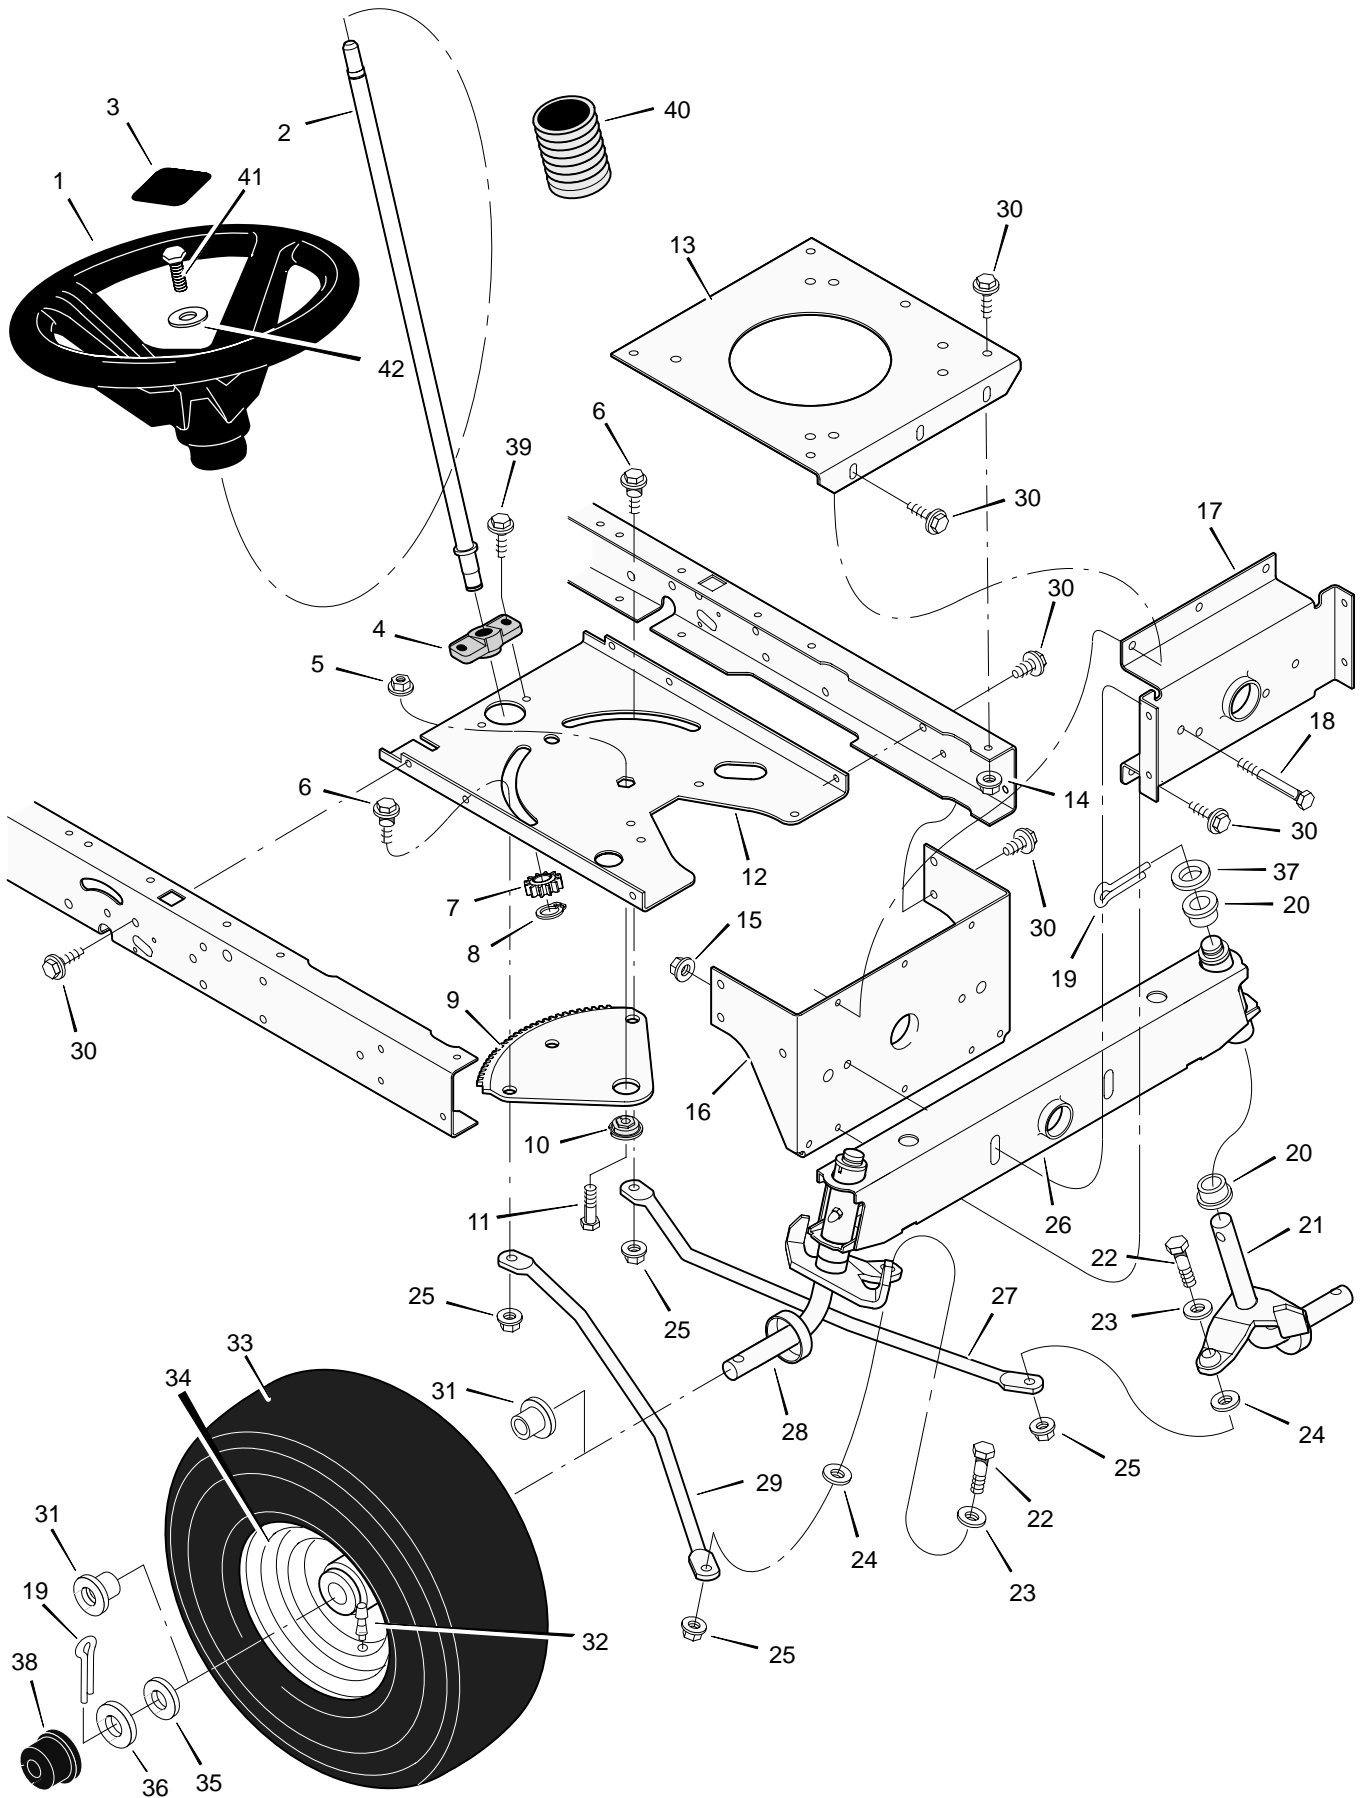

MODEL 42591x86C

REPAIR PARTS STEERING

MODEL 42591x86C

REPAIR PARTS STEERING

Key No.	Description	Part No.	Key No.	Description	Part No.
1	Wheel, Steering	95336	23	Washer	17x104
2	Post, Steering	690625	24	Washer	17x53 Z
3	Insert, Steering Wheel	95338	25	Nut, Flange	15x84
4	Bearing	94124	26	Axle Assembly	690210E700
5	Nut, Flange	15x111	27	Drag Link, Left	95329E700
6	Bolt, Shoulder	9x57	28	Spindle Assembly, Right	94575E700
7	Gear, Pinion	690183E700	29	Drag Link, Right	95328E700
8	Ring, Snap	11x25	30	Screw	26x249
9	Gear, Sector	94121E700	31	Bearing, Wheel	91334
10	Bearing	94123	32	Stem, Valve	24373
11	Bolt	1x84	33	Tire *	91912
12	Plate, Steering	690551E700	—	Tube	407924
13	Plate, Engine	94006E700	34	Wheel and Tire Assembly	94579-601
14	Nut, Flange	15x88	35	Washer	17x195
15	Nut, Flange	15x118	36	Washer	17x192
16	Bracket, Hanger	94013E700	37	Washer	17x113
17	Axle, Hanger	94007E700	38	Hub Cap	94618
18	Bolt	1x146	39	Screw	26x267
19	Pin, Cotter	30x49	40	Bellows	92059
20	Bearing	690150	41	Bolt	25x3
21	Spindle Assembly, Left	94576E700	42	Washer	17x146
22	Bolt	1x111			

* When you order a tire, make sure to give the brand name of the tire so that the tread pattern on the tire will match.