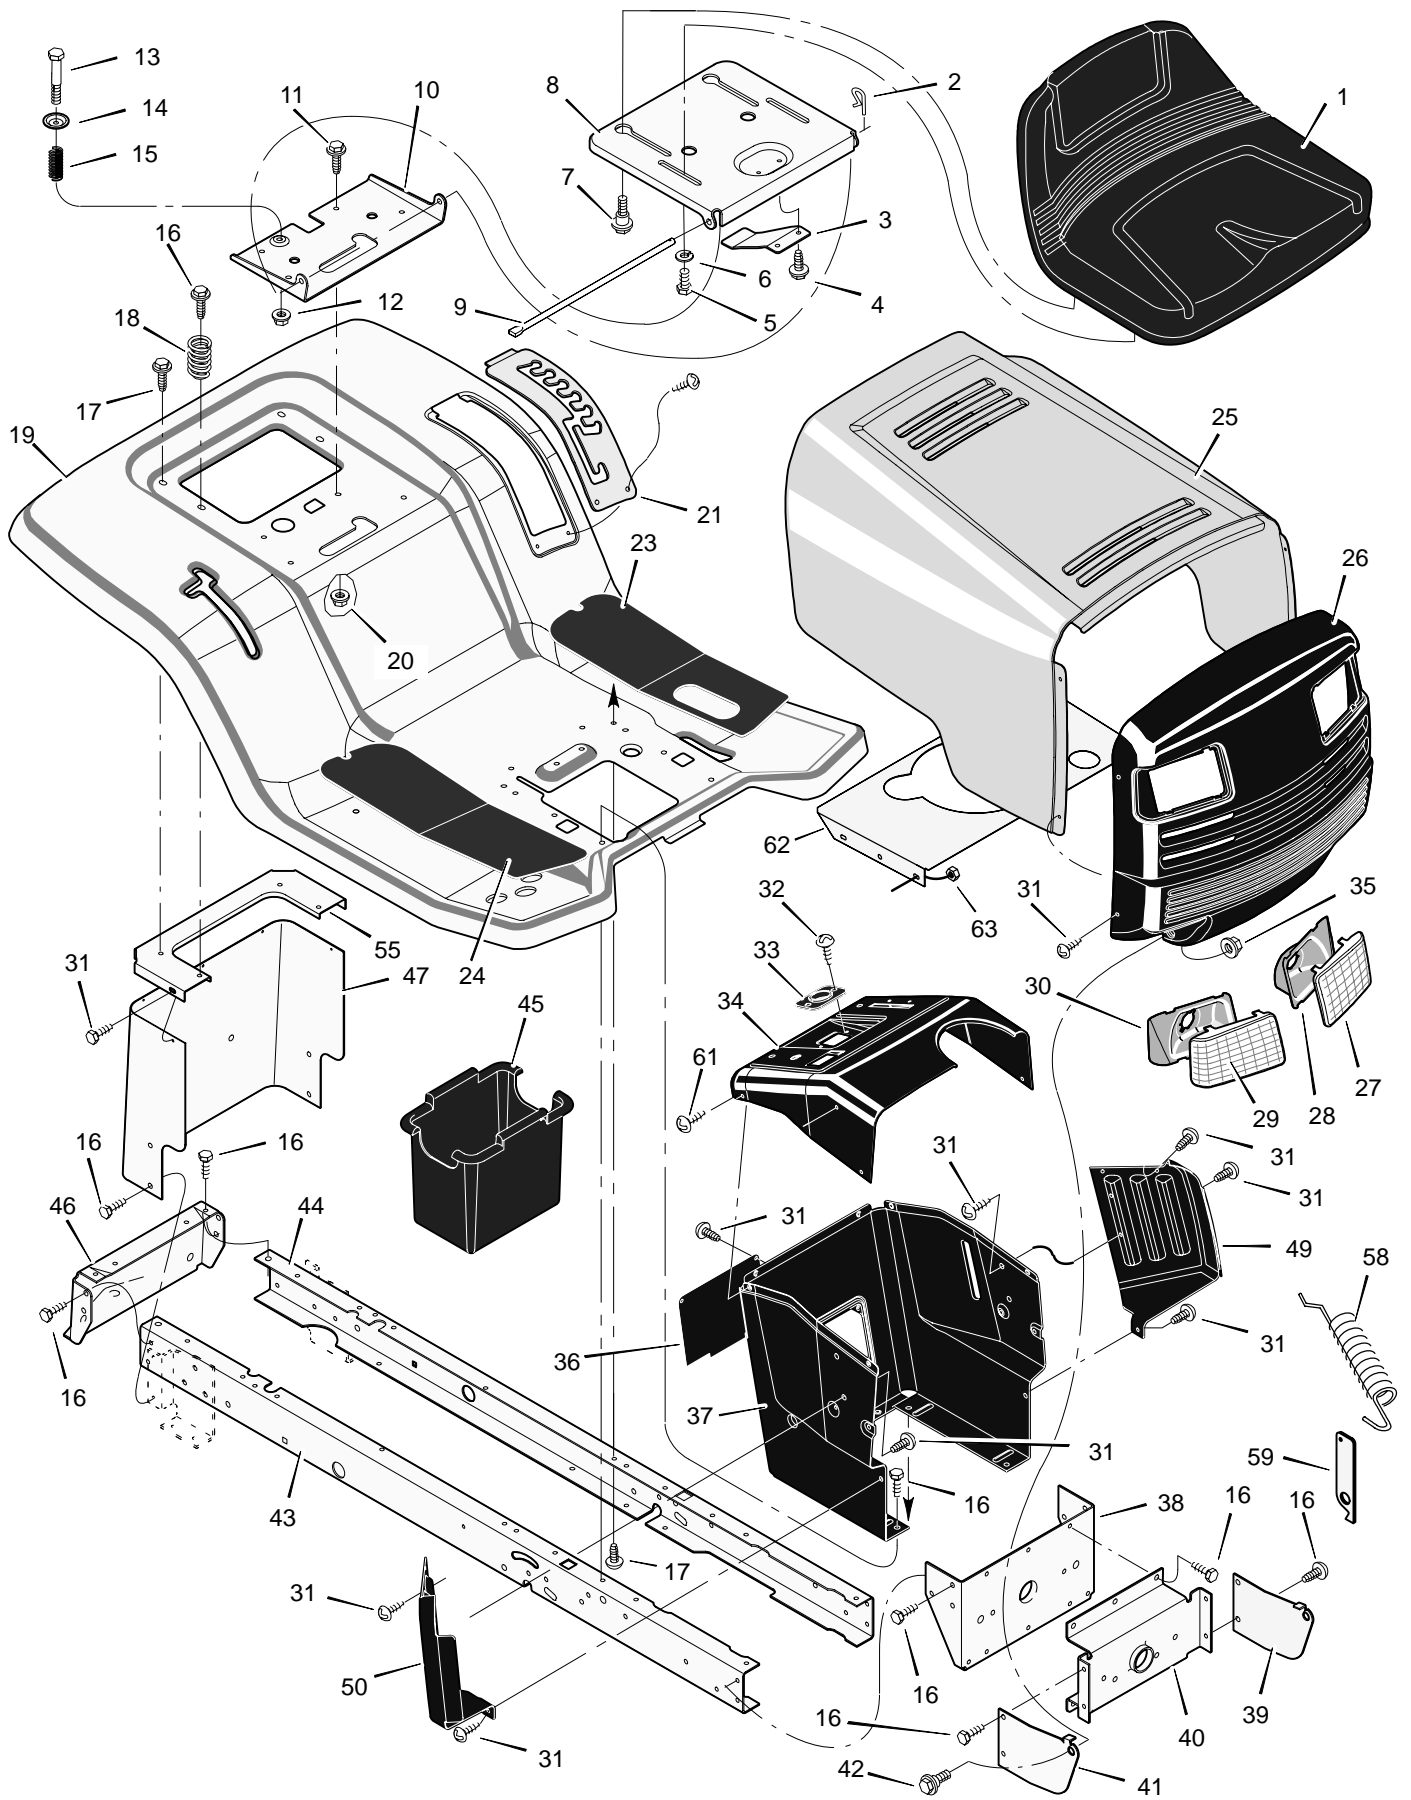

MODEL 42591x86C

REPAIR PARTS CHASSIS & HOOD

MODEL 42591x86C

REPAIR PARTS CHASSIS & HOOD

Key No.	Description	Part No.	Key No.	Description	Part No.
1	Seat	94162	31	Screw	26x270
2	Cap, Push On	28x23	32	Screw	26x238
3	Spring	94057	33	Bearing, Steering	94075
4	Screw	26x229	34	Dash	94590E700
5	Bolt, Wing	94160	35	Nut	15x84
6	Washer	17x47	36	Panel, Access	93007E700
7	Bolt, Shoulder	9x56	37	Support, Dash	95318E700
8	Support, Seat	94154E700	38	Bracket, Rear Hanger	94013E700
9	Rod, Pivot	94156 Z	39	Support, Left Grille	94085E700
10	Bracket, Pivot	94153E700	40	Axle, Hanger	94007E700
11	Bolt	1x45	41	Support, Right Grille	94084E700
12	Nut	15x89	42	Bolt, Shoulder	9x58
13	Bolt, Shoulder	9x55	43	Frame, Right	690206E700
14	Washer	94155 Z	44	Frame, Left	690207E700
15	Spring	164x31	45	Container, Battery	690424
16	Screw	26x249	46	Plate, Hitch	1001002E700
17	Screw	26x263	47	Panel, Rear	94187E700
18	Spring	164x30	49	Panel, Left Side	95218E700
19	Deck, Seat	94150E245	50	Panel, Right Side	95217E700
20	Nut	15x88	55	Plate, Rear	690218E700
21	Plate, Index	94886E700	58	Extension, Spring	165x124
23	Mat, Left	94383	59	Bracket	94830 Z
24	Mat, Right	94382	61	Screw	26x201
25	Hood	94322E245	62	Plenum	94113E701
26	Grille	94087E700	63	Nut	15x116
27	Lens, Left	94093	—	Decal, Right Hood	44x7984
28	Bezel, Left	94089 Z	—	Decal, Left Hood	44x7983
29	Lens, Right	94092	—	Decal, Warning	44x6815
30	Bezel, Right	94088 Z	—	Book, Instruction	F-000755L