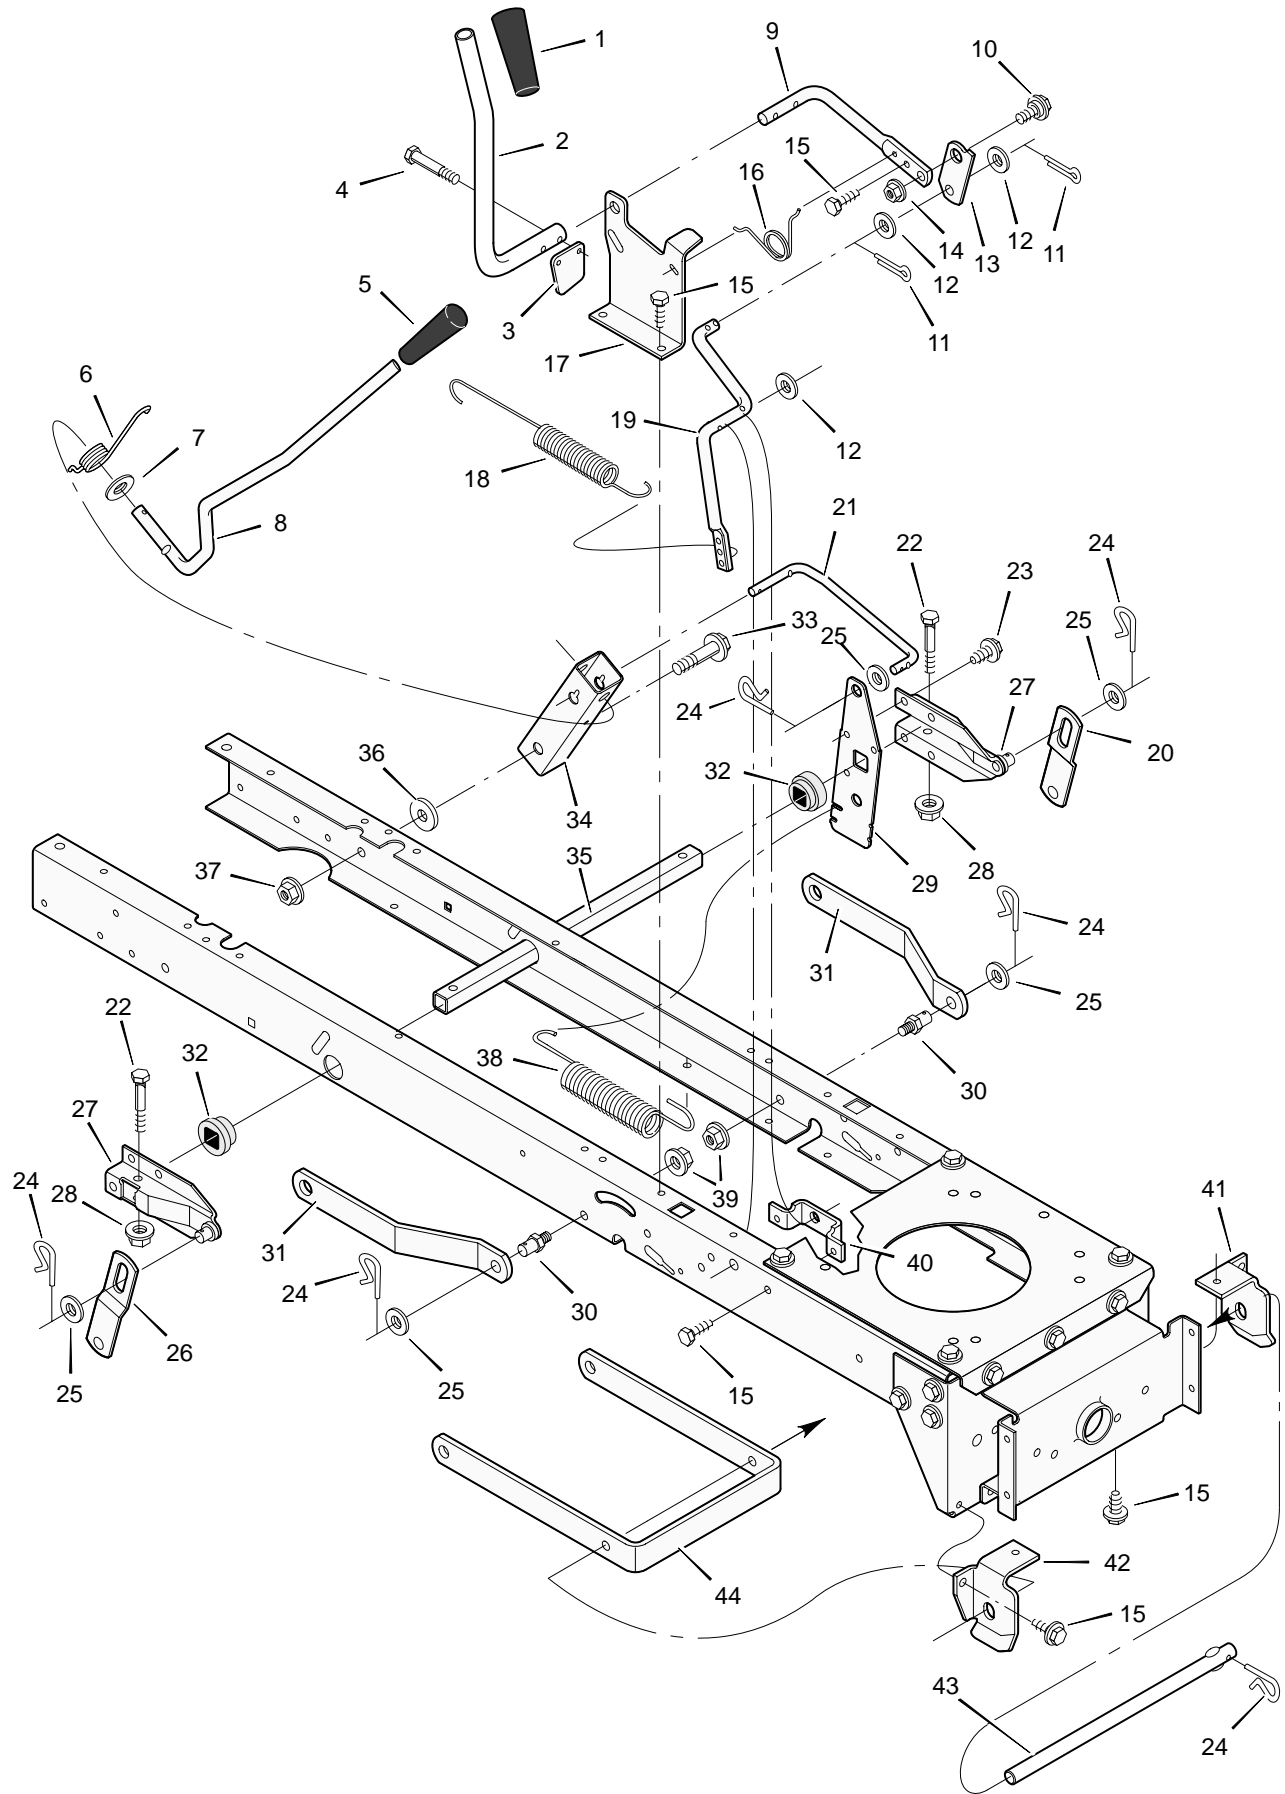

MODEL 42591x86A

REPAIR PARTS MOWER HOUSING SUSPENSION

Key No.	Description	Part No.	Key No.	Description	Part No.
1	Grip	92698	23	Screw	26x49
2	Handle, PTO	94100 Z	24	Pin, Hair	31x4
3	Pad, Switch	94022 Z	25	Washer	17x91 Z
4	Bolt	25x3	26	Link, Right Lift	94053E700
5	Grip	92697	27	Lever Assembly, Lift	94180E700
6	Spring	166x40	28	Nut, Flange	15x118
7	Washer	17x103	29	Plate, Lift Arm	94030E700
8	Handle, Lift	94195 Z	30	Pin	94067
9	Lever, PTO	94017 Z	31	Bracket, Rear Suspension	94055E700
10	Bolt, Shoulder	9x39	32	Bushing	94065
11	Pin, Cotter	30x20	33	Bolt, Shoulder	9x53
12	Washer	17x57	34	Bracket, Pivot	94015E700
13	Link, PTO	94004 Z	35	Tube, Deck Lift	94063E700
14	Nut, Flange	15x84	36	Washer	17x191
15	Screw	26x249	37	Nut, Flange	15x84
16	Spring	166x39	38	Spring	165x117
17	Bracket, PTO	94018E700	39	Nut, Flange	15x68
18	Spring	165x119	40	Bracket, PTO	94005E700
19	Crank, PTO	94019E700	41	Hanger, Left Deck	94027E700
20	Link, Left Lift	94611E700	42	Hanger, Right Deck	94026E700
21	Link, Lift	94028 Z	43	Rod, Hanger	94158 Z
22	Bolt	1x74	44	Bracket, Suspension	94058E700