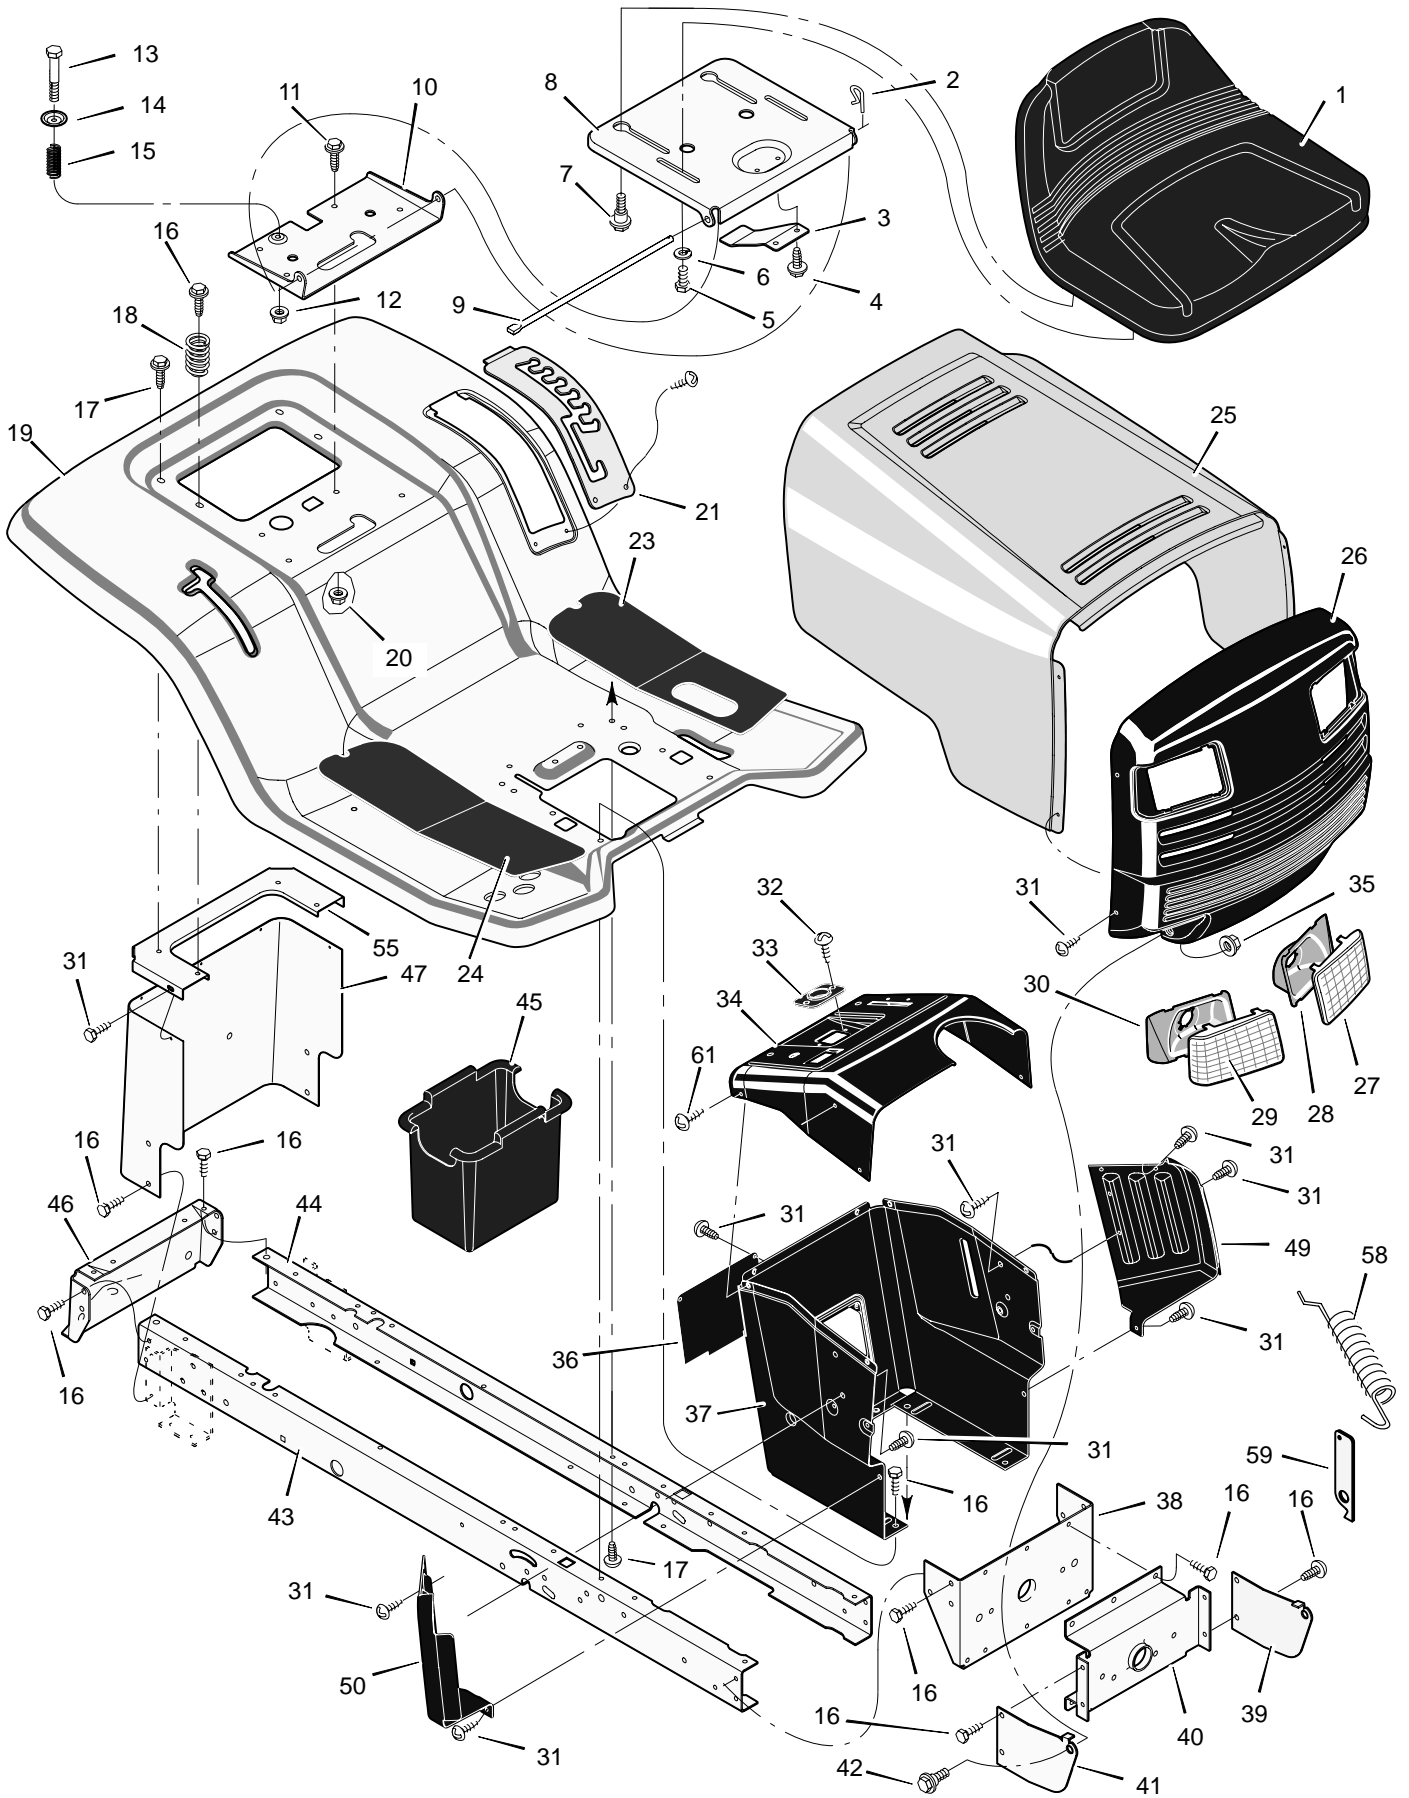

MODEL 42591x86A

REPAIR PARTS CHASSIS & HOOD

MODEL 42591x86A

REPAIR PARTS CHASSIS & HOOD

Key No.	Description	Part No.	Key No.	Description	Part No.
1	Seat	94162	30	Bezel, Right	94088 Z
2	Cap, Push On	28x23	31	Screw	26x270
3	Spring	94057	32	Screw	26x238
4	Screw	26x229	33	Bearing, Steering	94075
5	Bolt, Wing	94160	34	Dash	94590E700
6	Washer	17x47 Z	35	Nut	15x84
7	Bolt, Shoulder	9x56	36	Panel, Access	93007E700
8	Support, Seat	94154E700	37	Support, Dash	95318E700
9	Rod, Pivot	94156 Z	38	Bracket, Rear Hanger	94013E700
10	Bracket, Pivot	94153E700	39	Support, Left Grille	94085E700
11	Bolt	1x45	40	Axle, Hanger	94007E700
12	Nut	15x89	41	Support, Right Grille	94084E700
13	Bolt, Shoulder	9x55	42	Bolt, Shoulder	9x58
14	Washer	94155 Z	43	Frame, Right	94000E700
15	Spring	164x31	44	Frame, Left	94001E700
16	Screw	26x249	45	Container, Battery	94069
17	Screw	26x263	46	Plate, Hitch	94002E700
18	Spring	164x30	47	Panel, Rear	94187E700
19	Deck, Seat	94150E245	49	Panel, Left Side	95218E700
20	Nut	15x88	50	Panel, Right Side	95217E700
21	Plate, Index	94886E700	55	Plate, Rear	94186E700
23	Mat, Left	94453	58	Extension, Spring	165x124
24	Mat, Right	94454	59	Bracket	94830 Z
25	Hood	94090E245	61	Screw	26x201
26	Grille	94087E700	—	Decal, Right Hood	44x7984
27	Lens, Left	94093	—	Decal, Left Hood	44x7983
28	Bezel, Left	94089 Z	—	Decal, Warning	44x6815
29	Lens, Right	94092	—	Book, Instruction	F-98921