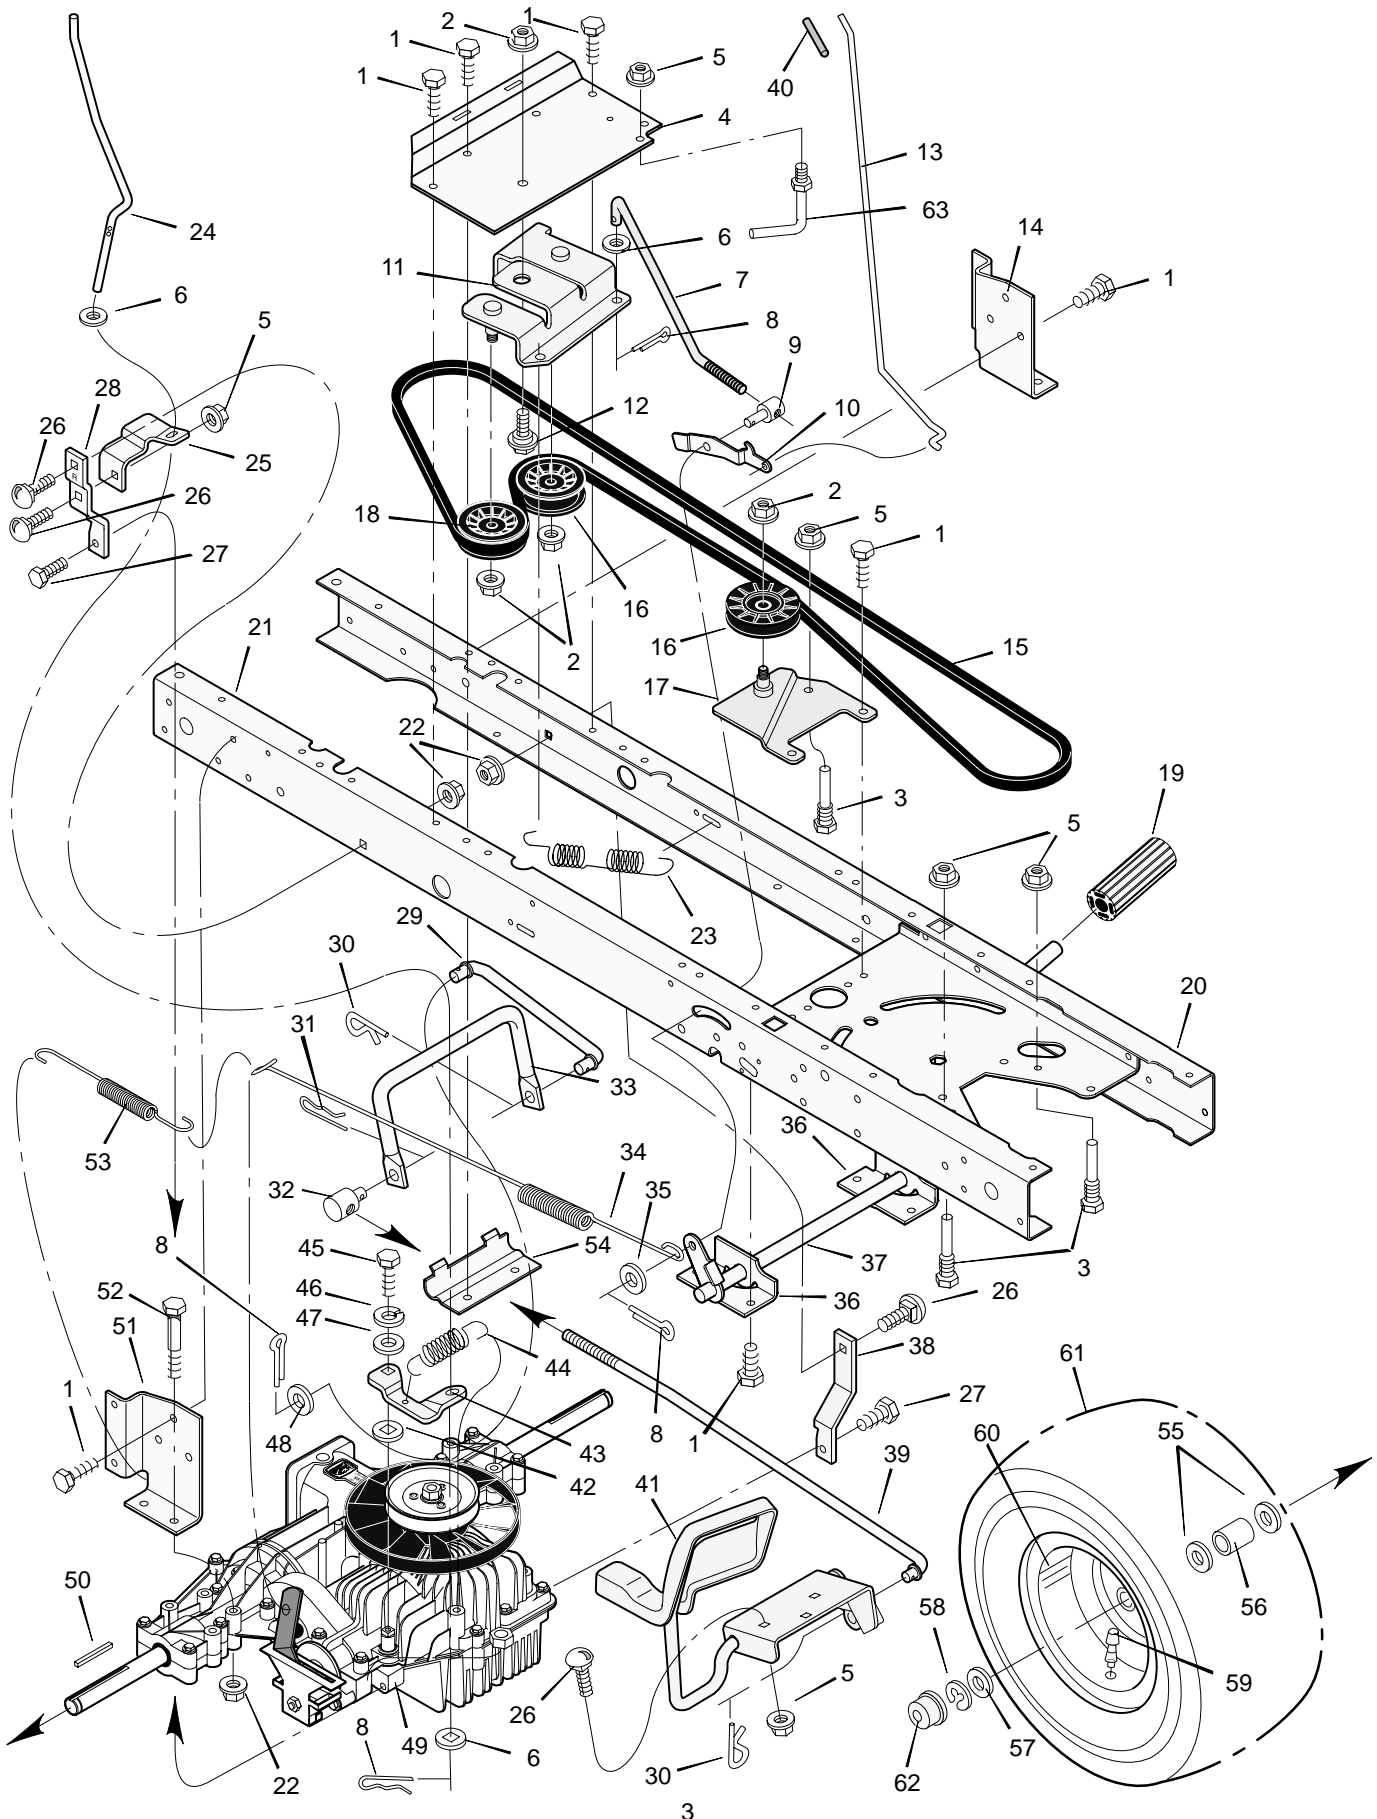

MODEL 42591x86A

REPAIR PARTS MOTION DRIVE

MODEL 42591x86A

REPAIR PARTS MOTION DRIVE

Key No.	Description	Part No.	Key No.	Description	Part No.
1	Screw	26x249	33	Rod, Yoke	94425E700
2	Nut, Flange	15x84	34	Spring, Extension	165x92
3	Guide, Belt	93349	35	Washer	17x169
4	Bracket, Idler	94431E700	36	Bracket, Pivot	94035E700
5	Locknut	15x79	37	Lever, Clutch/Brake	94038E700
6	Washer	17x47 Z	38	Strap, Left Torque	94433E700
7	Rod, Clutch	94417 Z	39	Rod, Pedal Link	94424 Z
8	Pin, Cotter	30x20	40	Grip	91079
9	Adjuster	94815	41	Pedal, Speed Control	94422E700
10	Latch, Parking Brake	94045 Z	42	Washer	17x148
11	Bracket Assembly, Idler	94411 Z	43	Arm, Disconnect	94430 Z
12	Bolt, Shoulder	9x39	44	Spring	165x112
13	Rod, Parking Brake	95005 Z	45	Bolt	1x145
14	Bracket, Left Transaxle	94185E700	46	Lockwasher	18x32
15	Belt	37x61	47	Washer	17x180
16	Pulley, Idler	91179	48	Washer	17x91
17	Arm Assembly, Idler	94409 Z	49	Transaxle * *	* *
18	Pulley, Idler	91178	50	Key, Square	21553
19	Pedal	21544	51	Bracket, Right Transaxle	94184E700
20	Frame, Left	94001E700	52	Bolt	1x155
21	Frame, Right	94000E700	53	Spring, Extension	165x92
22	Nut, Flange	15x88	54	Clamp, Transaxle	94434E700
23	Spring, Extension	165x123	55	Washer	17x160
24	Rod, Disconnect	94428 Z	56	Spacer	87x105 Z
25	Bracket, Disconnect	94429E700	57	Washer	17x195
26	Bolt, Carriage	2x53	58	E-Ring	11x3
27	Screw	26x216	59	Valve Stem	24373
28	Strap, Right Torque	94432E700	60	Wheel & Tire Assembly	92290-601
29	Rod, Link	94426 Z	61	Tire *	92374
30	Pin, Hair	31x4	—	Tube	407049
31	Pin, Hair	31x6	62	Cap, Hub	94618
32	Nut, Adjuster	92132	63	Guide, Belt	94781

* When you order a tire, make sure to give the brand name of the tire so that the tread pattern on the tire will match.

** For information on Replacement Parts see the Central Parts Distributor in your area.