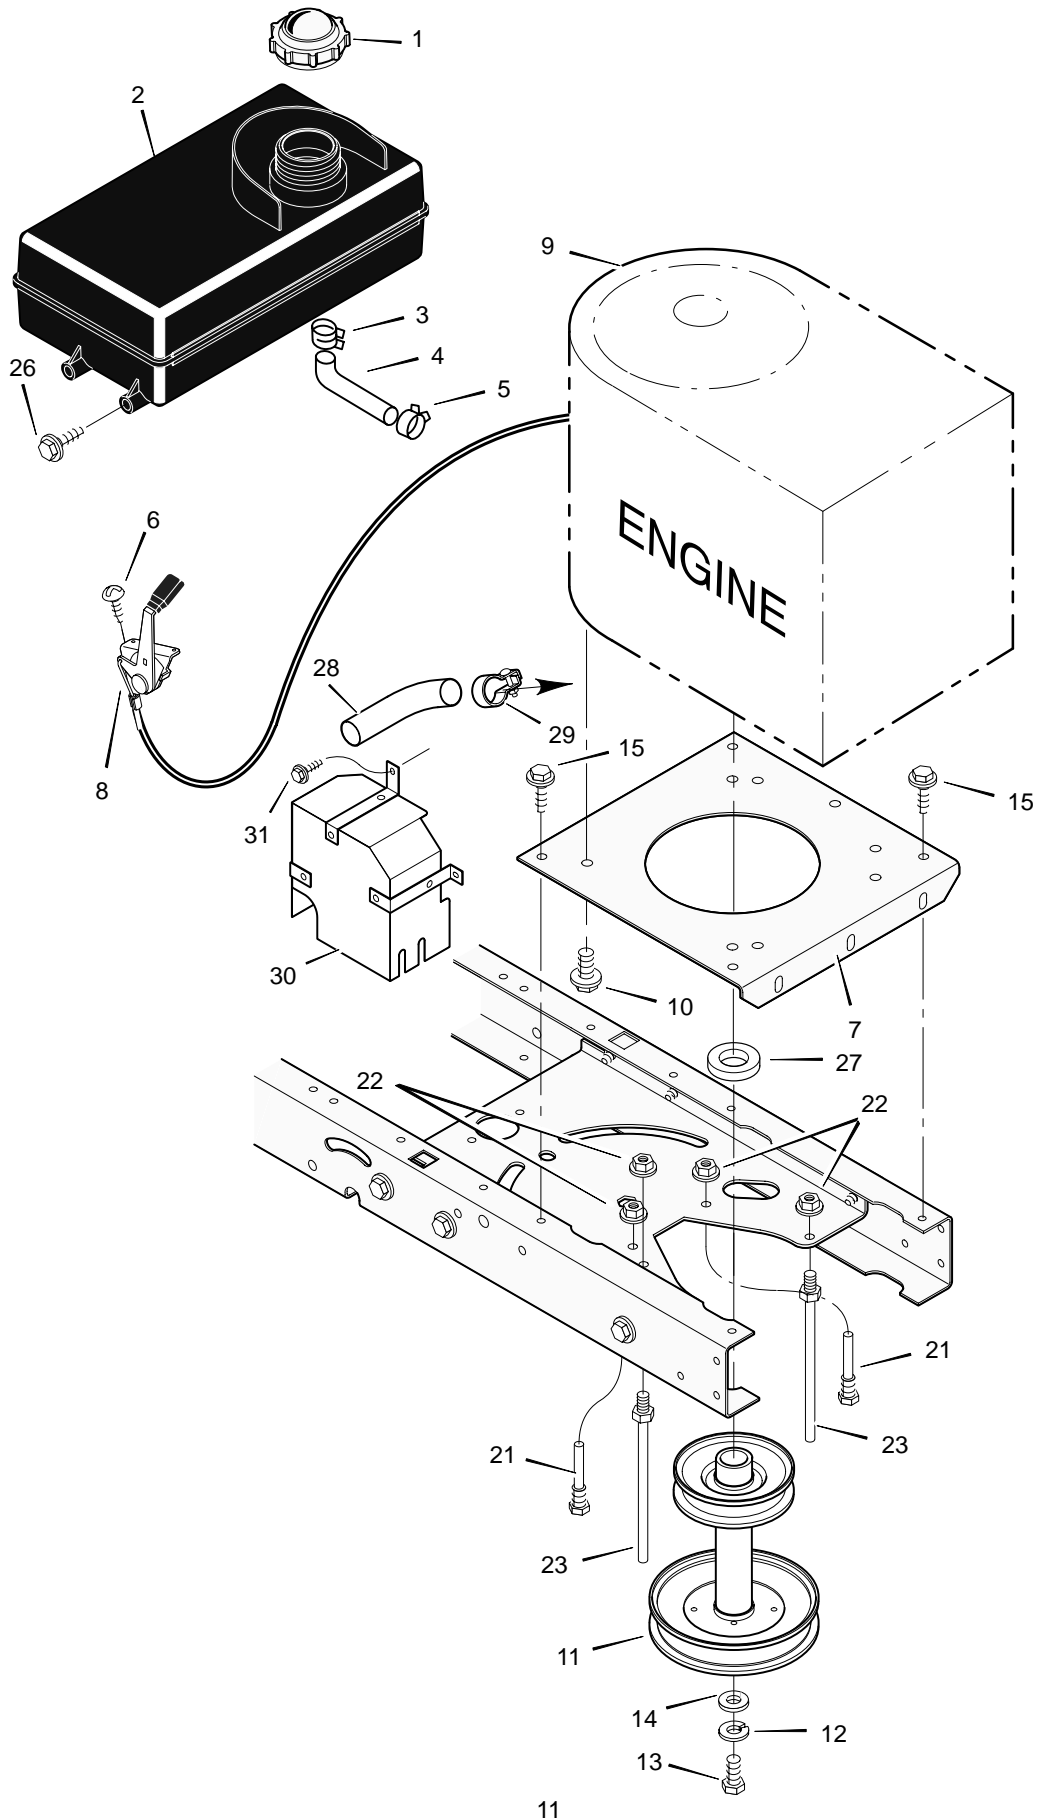

MODEL 42591x86A

REPAIR PARTS ENGINE MOUNT

MODEL 42591x86A

REPAIR PARTS ENGINE MOUNT

Key No.	Description	Part No.
1	Fuel Cap	92317
2	Fuel Tank	94073
3	Hose Clamp	95197
4	Fuel Line	90671
5	Hose Clamp	95197
6	Screw	26x201
7	Plate, Engine	94006E700
8	Throttle Control	91989
9	Engine	—
10	Bolt, Engine Mount	25x7
11	Stack Pulley Assembly	94407 Z
12	Lockwasher	19x35
13	Bolt, Hex	1x140
14	Washer	17x170
15	Screw	26x249
21	Guide, Belt	93349
22	Nut, Flange	15x79Z
23	Guide, Belt	94066
26	Screw	26x253
27	Spacer	93077
28	Pipe, Exhaust	92855
29	Clamp	92558
30	Shield, Heat	94324
31	Screw	26x263