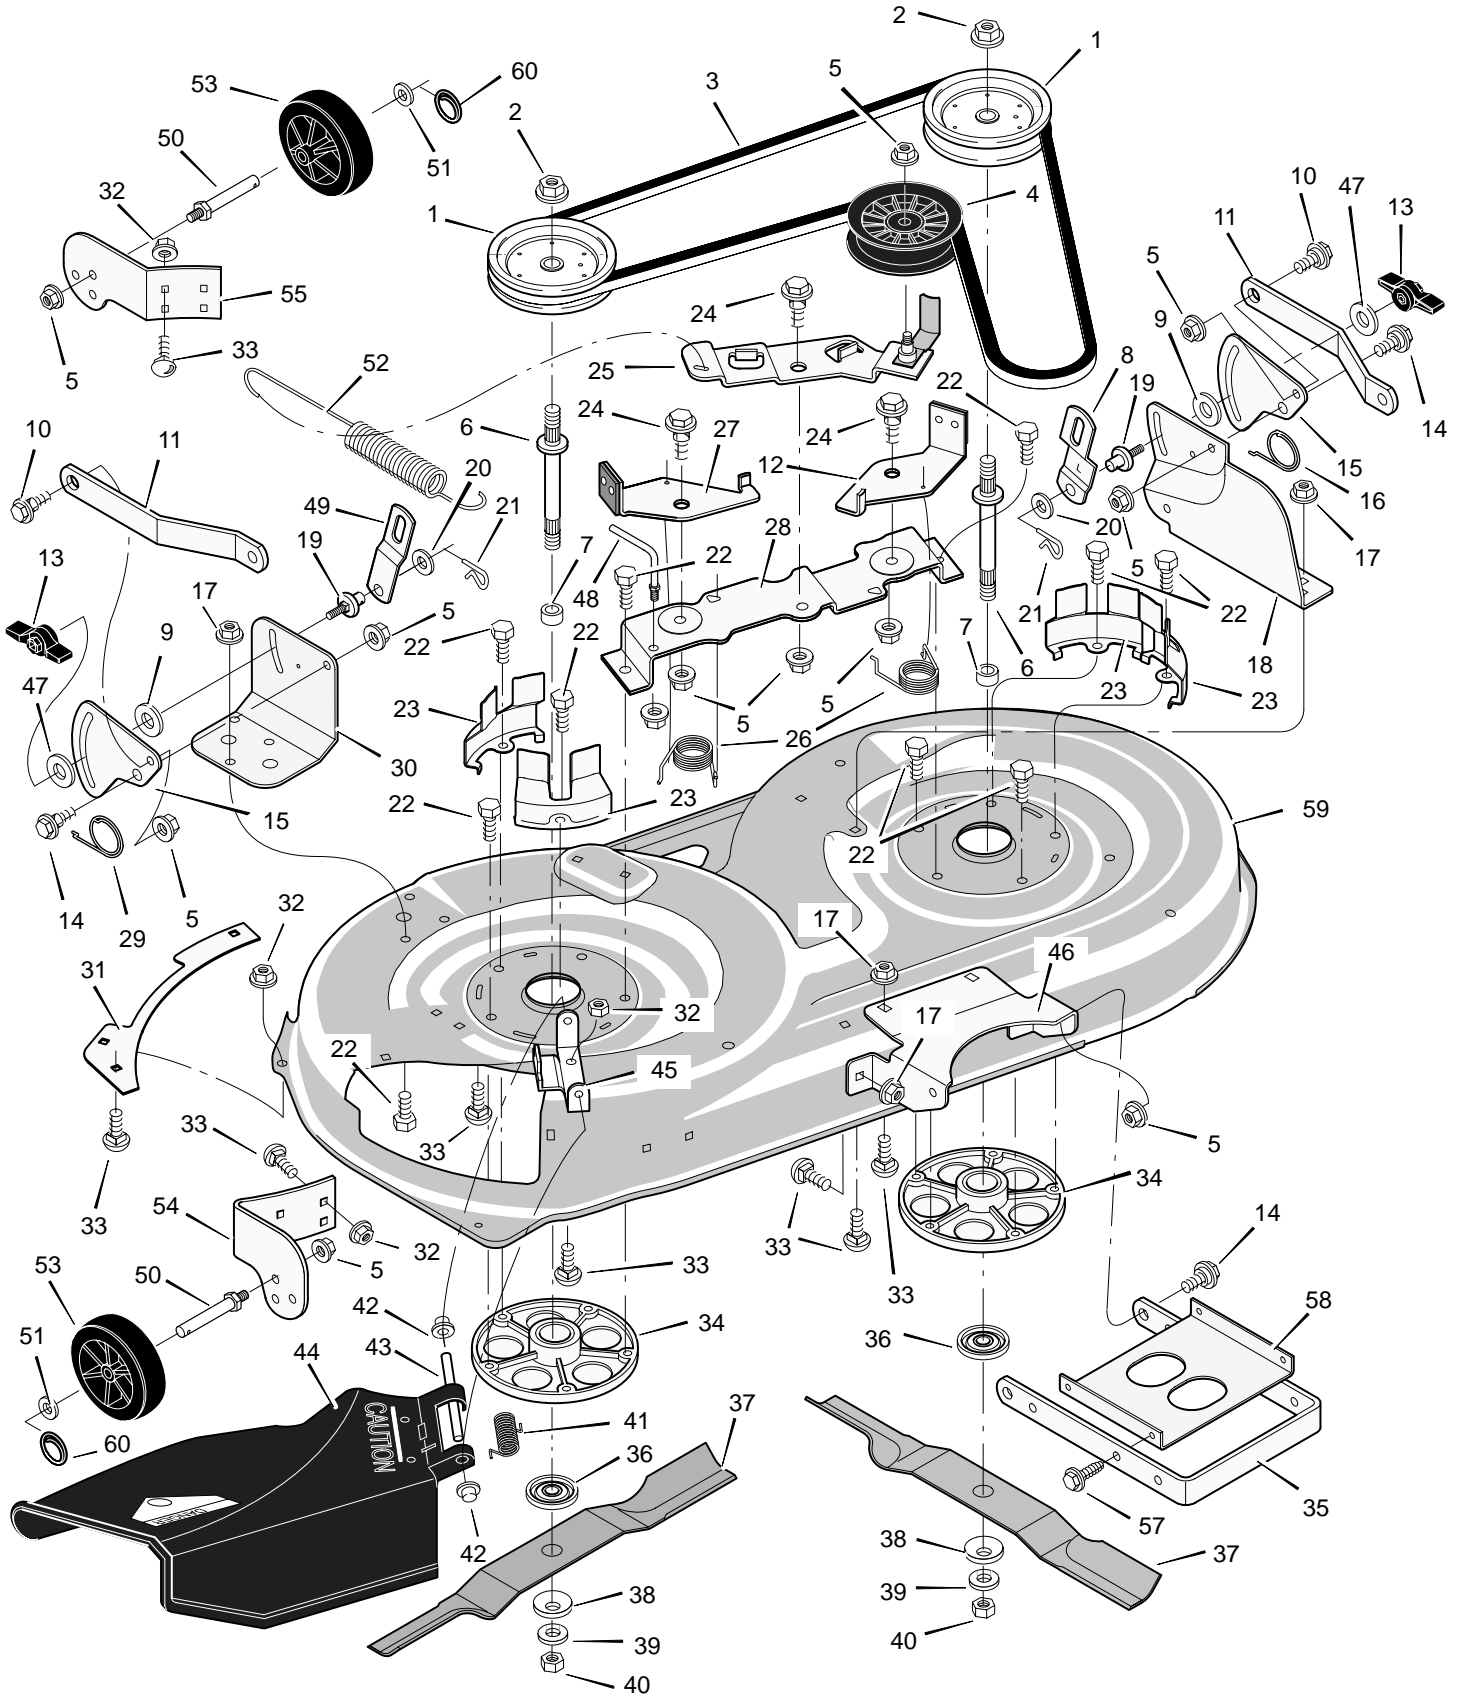

MODEL 42591x86A

REPAIR PARTS MOWER HOUSING

MODEL 42591x86A

REPAIR PARTS MOWER HOUSING

Key No.	Description	Part No.	Key No.	Description	Part No.
1	Pulley, Jackshaft	94199	31	Plate	92426E700
2	Nut, Hex	15x121	32	Nut, Flange	15x88
3	Belt, Mower Drive	37x88	33	Bolt, Carriage	2x53
4	Pulley, Idler	91801	34	Mandrell Housing	92574
5	Nut, Flange	15x84	35	Bracket, Suspension	94058E700
6	Jackshaft	94129	36	Adapter, Blade	94199
7	Spacer	94130	37	Blade	95102E701
8	Link, Left Lift	94053E700	38	Washer	17x166
9	Pad, Friction	94137	39	Washer	17x165
10	Bolt, Shoulder	9x52	40	Nut	15x100
11	Bracket, Suspension	94055E700	41	Spring	166x4
12	Pad Assembly, Left Brake	94049E700	42	Cap, Push On	28x23
13	Knob	94068	43	Rod, Deflector	94957 Z
14	Bolt, Shoulder	9x51	44	Deflector Assembly	94707 SE
15	Plate, Suspension	94128E700	45	Bracket, Deflector Hinge	94956E700
16	Spring	166x43	46	Bracket, Front Hanger	94686E700
17	Nut, Flange	15x79	47	Washer	17x45 Z
18	Bracket, Suspension	94192E700	48	Guide, Belt	94781
19	Pin, Hanger	94064	49	Link, Right Lift	94611E700
20	Washer	17x103	50	Bolt, Axle	94025
21	Pin, Hair	31x4	51	Washer	17x91 Z
22	Bolt	25x7	52	Spring, Extension	165x119
23	Cover, Pulley	94051E700	53	Wheel, Gage	92683
24	Bolt, Shoulder	9x39	54	Bracket, Right Wheel	92422E700
25	Arm, Idler	94177E700	55	Bracket, Left Wheel	92423E700
26	Spring	166x41	57	Screw	26x249
27	Pad Assembly, Right Brake	94047E700	58	Stiffener	94604E700
28	Bracket, Brake	94193E700	59	Housing, Blade *	94814E700
29	Spring	166x42	60	Ring, Locking	31x11
30	Bracket, Suspension	94191E700	1-60	Complete Mower Housing Assembly	776007

* Includes Key No. 17, 18, 30, 31, 32, 33, 45, 46, 53, 54, 55, and 56.