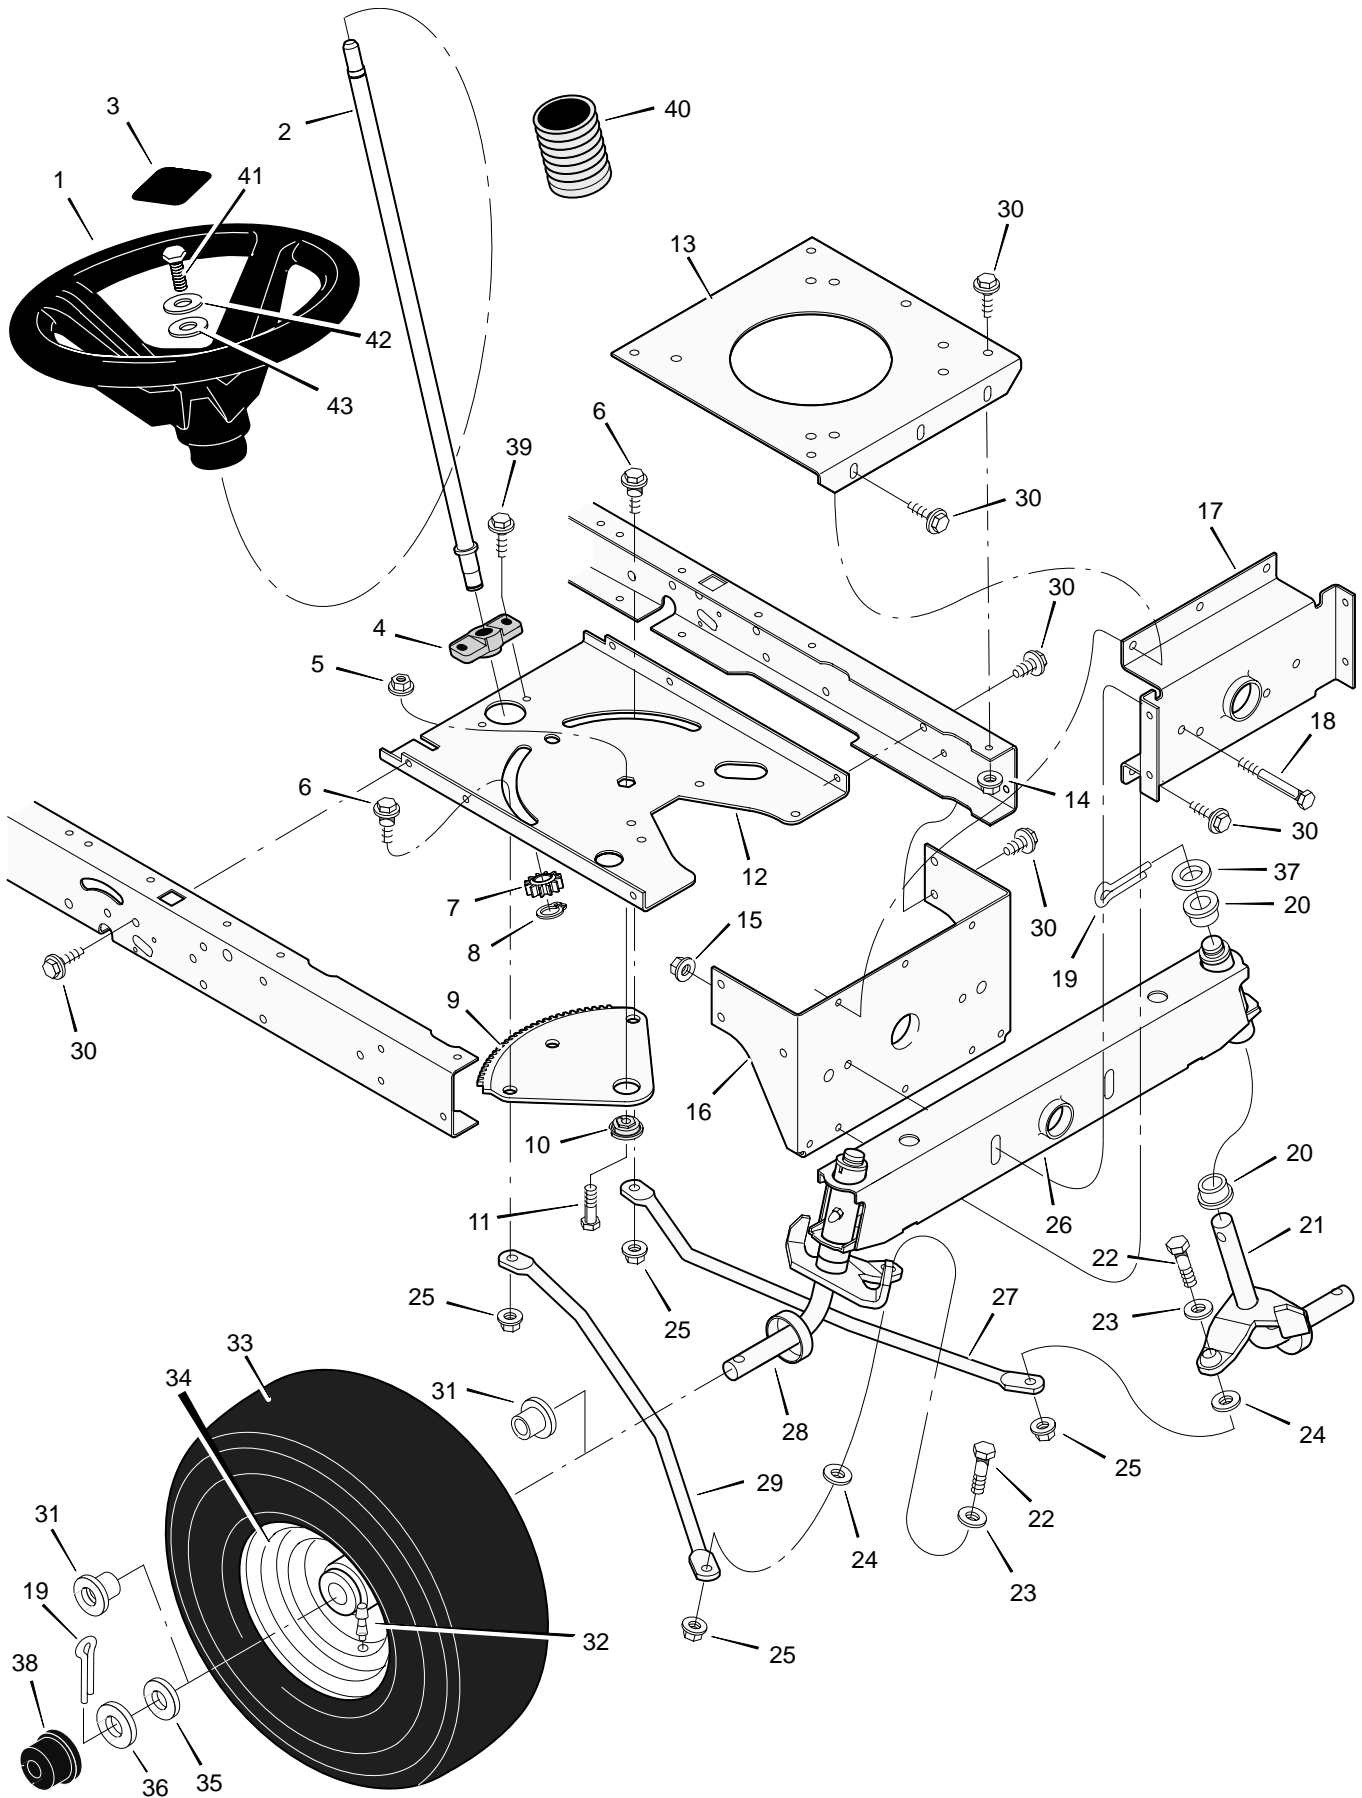

MODEL 42591x86A

REPAIR PARTS STEERING

MODEL 42591x86A

REPAIR PARTS STEERING

Key No.	Description	Part No.	Key No.	Description	Part No.
1	Wheel, Steering	95336	23	Washer	17x104
2	Post, Steering	94520	24	Washer	17x53 Z
3	Insert, Steering Wheel	95338	25	Nut, Flange	15x84
4	Bearing	94124	26	Axle Assembly	94012E700
5	Nut, Flange	15x113	27	Drag Link, Left	94021E700
6	Bolt, Shoulder	9x57	28	Spindle Assembly, Right	94575E700
7	Gear, Pinion	94122E700	29	Drag Link, Right	94020E700
8	Ring, Snap	11x25	30	Screw	26x249
9	Gear, Sector	94121E700	31	Bearing, Wheel	91334
10	Bearing	94123	32	Stem, Valve	24373
11	Bolt	1x84	33	Tire *	91912
12	Plate, Steering	94003E700	—	Tube	407924
13	Plate, Engine	94006E700	34	Wheel and Tire Assembly	94579-601
14	Nut, Flange	15x88	35	Washer	17x195
15	Nut, Flange	15x118	36	Washer	17x192
16	Bracket, Hanger	94013E700	37	Washer	17x113
17	Axle, Hanger	94007E700	38	Hub Cap	94618
18	Bolt	1x146	39	Screw	26x267
19	Pin, Cotter	30x49	40	Bellows	54789
20	Bearing	92527	41	Bolt	1x158
21	Spindle Assembly, Left	94576E700	42	Lockwasher	18x32
22	Bolt	1x111	43	Washer	17x146 Z

* When you order a tire, make sure to give the brand name of the tire so that the tread pattern on the tire will match.