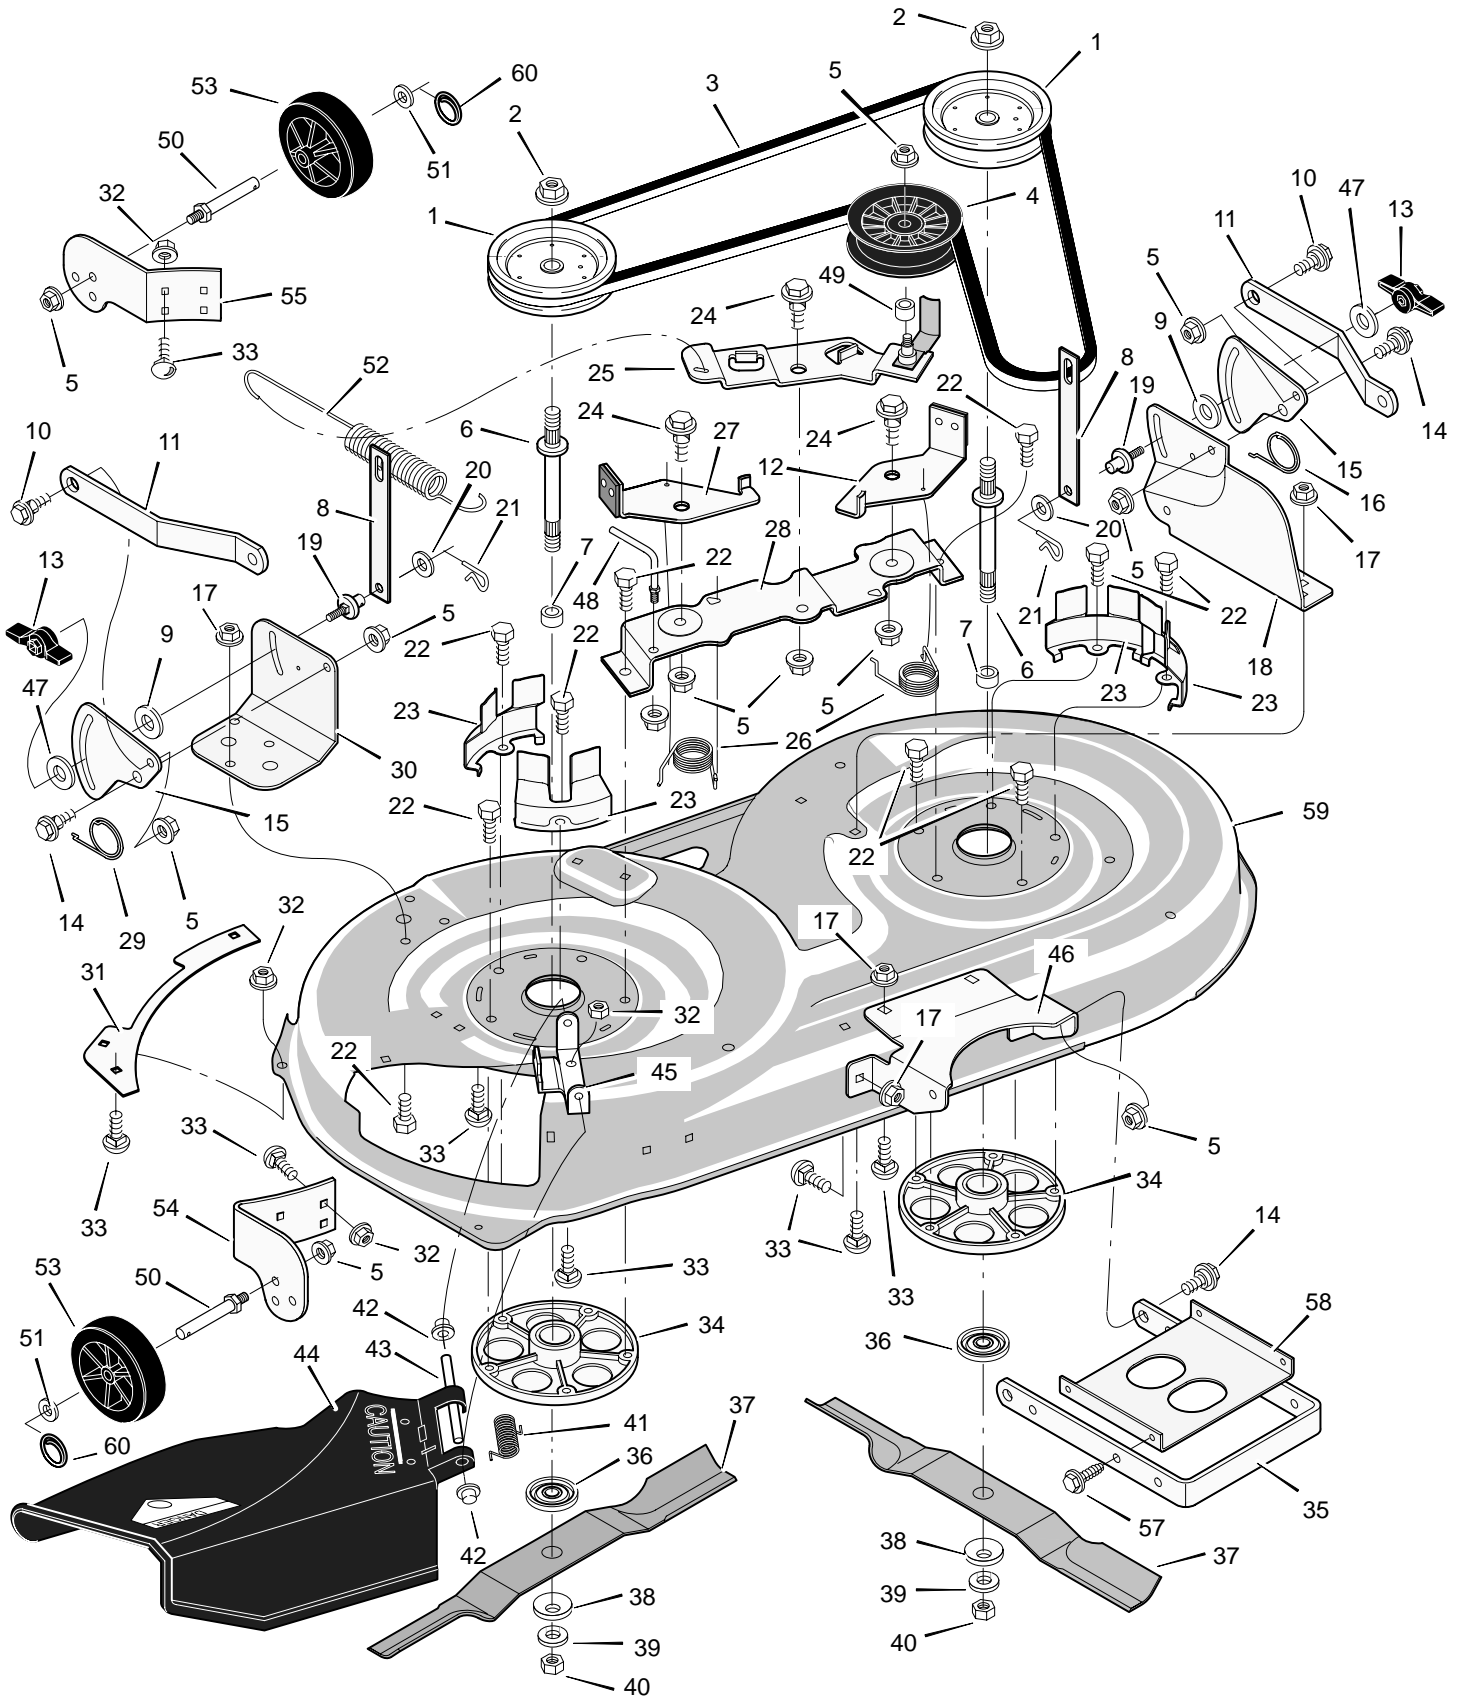

MODEL 42588x70A

REPAIR PARTS

MODEL 42588x70A

REPAIR PARTS

Key No.	Description	Part No.	Key No.	Description	Part No.
1	Pulley, Jackshaft	94199	31	Plate	92426E700
2	Nut, Hex	15x121	32	Nut, Flange	15x88
3	Belt, Mower Drive	37x88	33	Bolt, Carriage	2x53
4	Pulley, Idler	690387	34	Mandrell Housing	92574
5	Nut, Flange	15x84	35	Bracket, Suspension	94058E700
6	Jackshaft	94129	36	Adapter, Blade	92466
7	Spacer	94130	37	Blade	690205E701
8	Link, Lift	690212E700	38	Washer	17x166
9	Pad, Friction	94137	39	Washer	17x165
10	Bolt, Shoulder	9x52	40	Nut	15x100
11	Bracket, Suspension	94055E700	41	Spring	166x4
12	Pad Assembly, Left Brake	94049E700	42	Cap, Push On	28x23
13	Knob	94068	43	Rod, Deflector	94957 Z
14	Bolt, Shoulder	9x51	44	Deflector Assembly	94707 SE
15	Plate, Suspension	94128E700	45	Bracket, Deflector Hinge	94956E700
16	Spring	166x43	46	Bracket, Front Hanger	94686E700
17	Nut, Flange	15x79	47	Washer	17x45 Z
18	Bracket, Suspension	94192E700	48	Guide, Belt	94781
19	Pin, Hanger	94194	49	Spacer	690369
20	Washer	17x103	50	Bolt, Axle	94025
21	Pin, Hair	31x4	51	Washer	17x91 Z
22	Bolt	25x7	52	Spring, Extension	165x119
23	Cover, Pulley	94051E700	53	Wheel, Gage	92683
24	Bolt, Shoulder	9x39	54	Bracket, Right Wheel	92422E700
25	Arm, Idler	690408E700	55	Bracket, Left Wheel	92423E700
26	Spring	166x41	57	Screw	26x249
27	Pad Assembly, Right Brake	94047E700	58	Stiffener	94604E700
28	Bracket, Brake	94193E700	59	Housing, Blade	94814E700
29	Spring	166x42	60	Ring, Locking	31x11
30	Bracket, Suspension	94191E700	1-60	Complete Mower Housing Assembly	776007