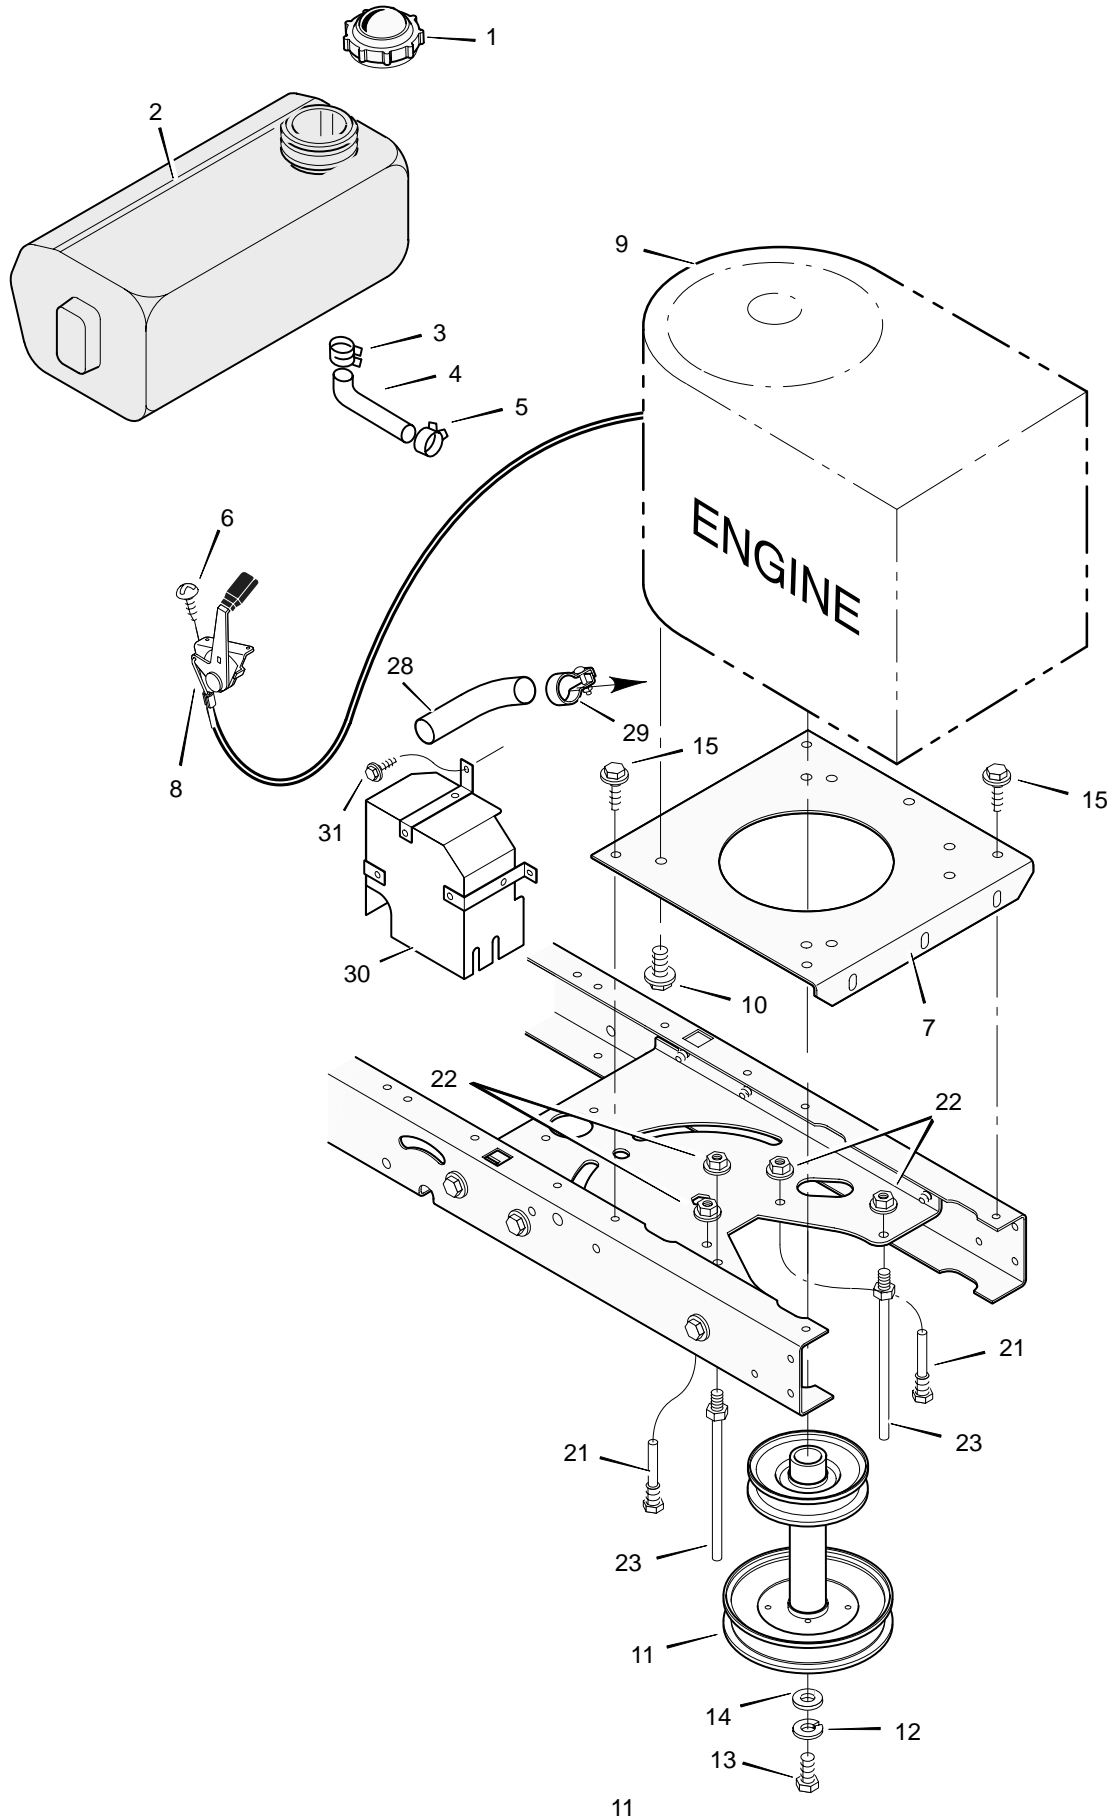

MODEL 42588x70A

REPAIR PARTS ENGINE MOUNT

MODEL 42588x70A

REPAIR PARTS ENGINE MOUNT

Key No.	Description	Part No.
1	Fuel Cap	92317
2	Fuel Tank	92342
3	Hose Clamp	95197
4	Fuel Line	23717
5	Hose Clamp	95197
6	Screw	26x201
7	Plate, Engine	94006E700
8	Throttle Control	92371
9	Engine	—
10	Bolt, Engine Mount	25x7
11	Stack Pulley Assembly	94407 Z
12	Lockwasher	19x35
13	Bolt, Hex	1x140
14	Washer	17x170
15	Screw	26x249
21	Guide, Belt	93349
22	Nut, Flange	15x79Z
23	Guide, Belt	94066
28	Pipe, Exhaust	92855
29	Clamp	92558
30	Shield, Heat	92550
31	Screw	26x263