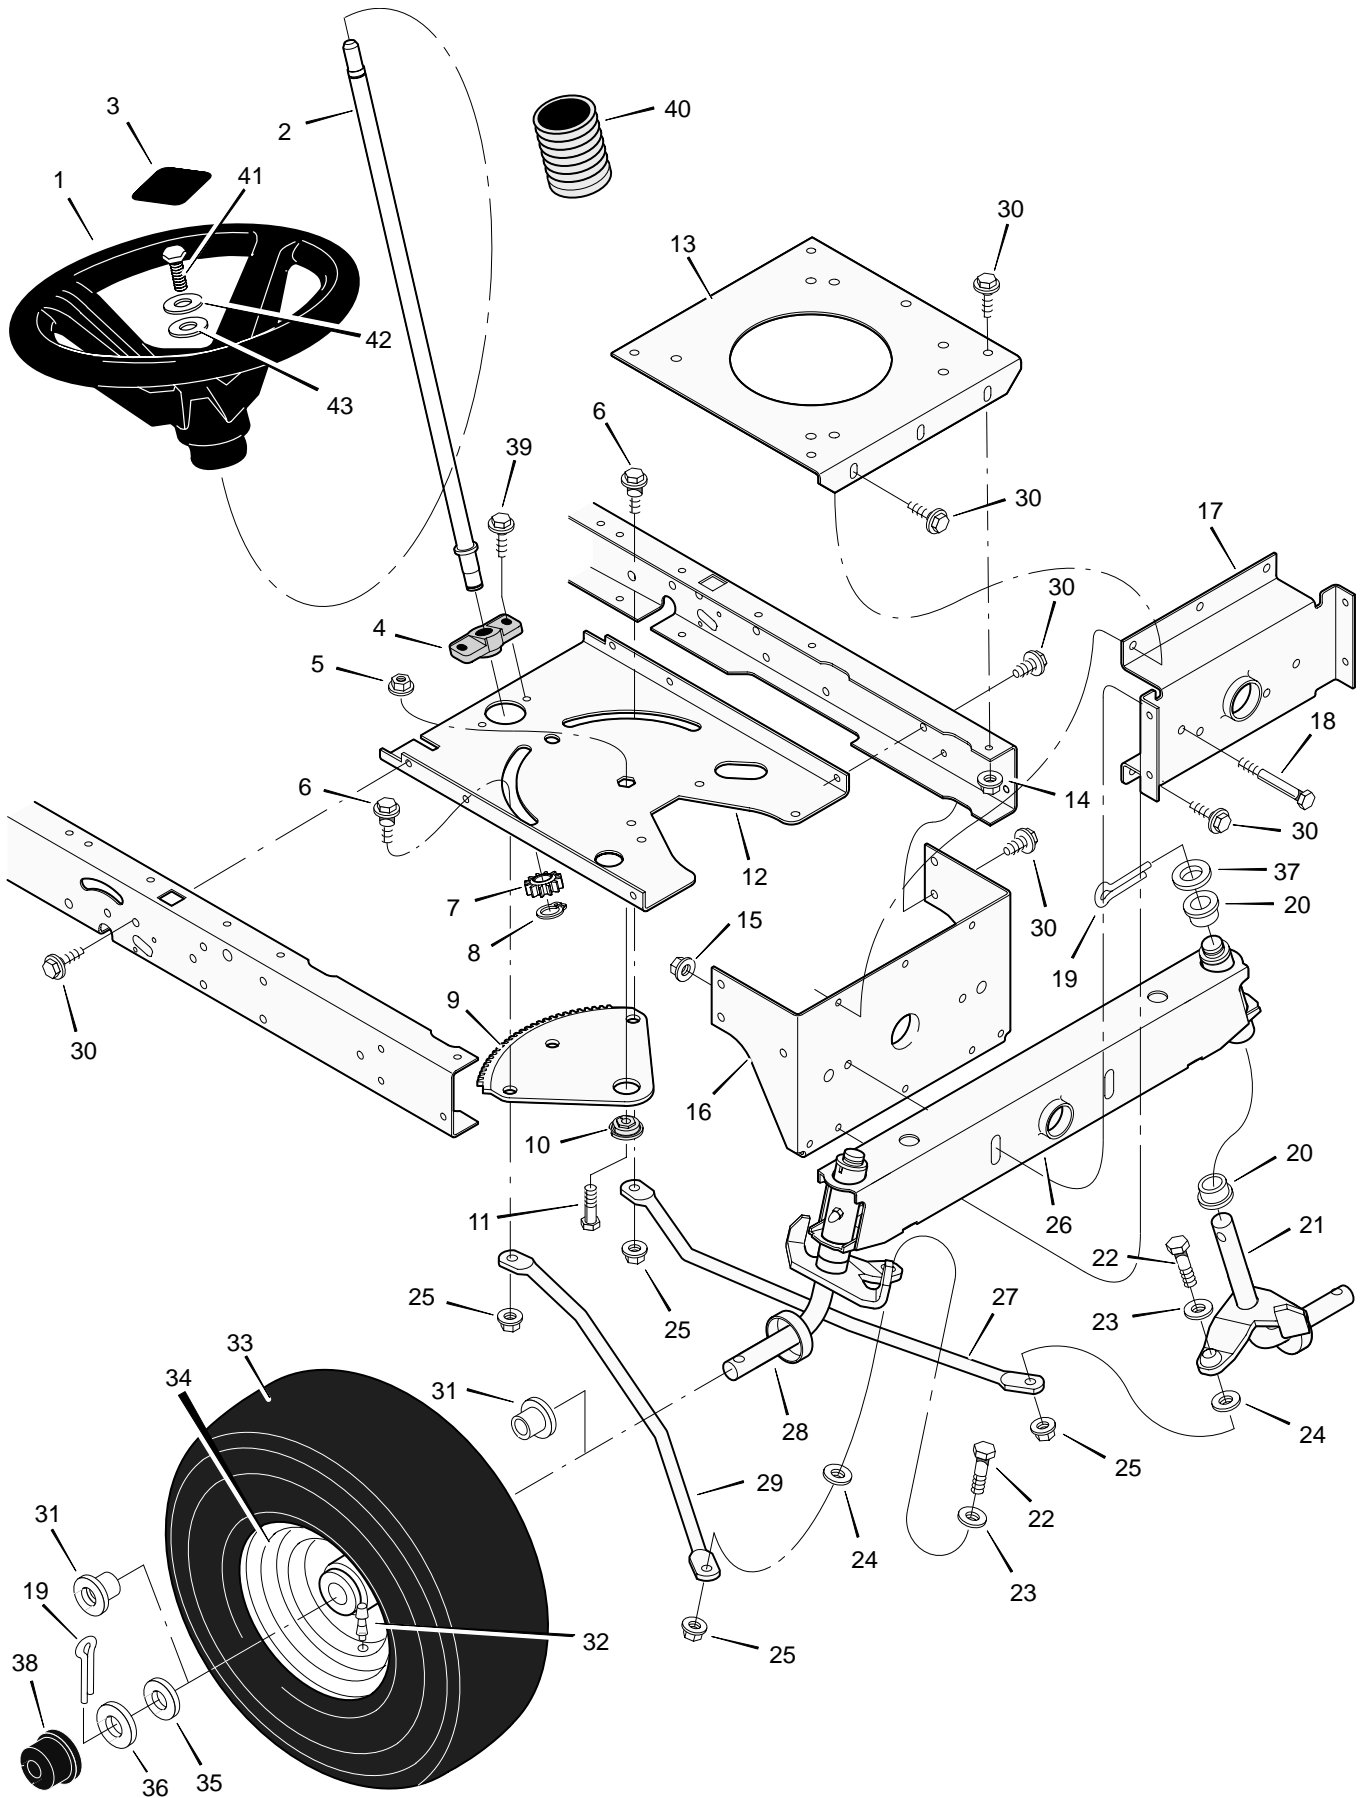

MODEL 42588x70A

REPAIR PARTS STEERING

MODEL 42588x70A

REPAIR PARTS STEERING

Key No.	Description	Part No.	Key No.	Description	Part No.
1	Wheel, Steering	95336	23	Washer	17x104
2	Post, Steering	94520	24	Washer	17x53 Z
3	Insert, Steering Wheel	95338	25	Nut, Flange	15x84
4	Bearing	94124	26	Axle Assembly	690210E700
5	Nut, Flange	15x113	27	Drag Link, Left	95329E700
6	Bolt, Shoulder	9x57	28	Spindle Assembly, Right	94575E700
7	Gear, Pinion	94122E700	29	Drag Link, Right	95328E700
8	Ring, Snap	11x25	30	Screw	26x249
9	Gear, Sector	94121E700	31	Bearing, Wheel	91334
10	Bearing	94123	32	Stem, Valve	24373
11	Bolt	1x84	33	Tire *	91912
12	Plate, Steering	690551E700	—	Tube	407924
13	Plate, Engine	94006E700	34	Wheel and Tire Assembly	94579-601
14	Nut, Flange	15x88	35	Washer	17x195
15	Nut, Flange	15x118	36	Washer	17x192
16	Bracket, Hanger	94013E700	37	Washer	17x113
17	Axle, Hanger	94007E700	38	Hub Cap	94618
18	Bolt	1x146	39	Screw	26x267
19	Pin, Cotter	30x49	40	Bellows	54789
20	Bearing	690150	41	Bolt	1x158
21	Spindle Assembly, Left	94576E700	42	Lockwasher	18x32
22	Bolt	1x111	43	Washer	17x146 Z

* When you order a tire, make sure to give the brand name of the tire so that the tread pattern on the tire will match.