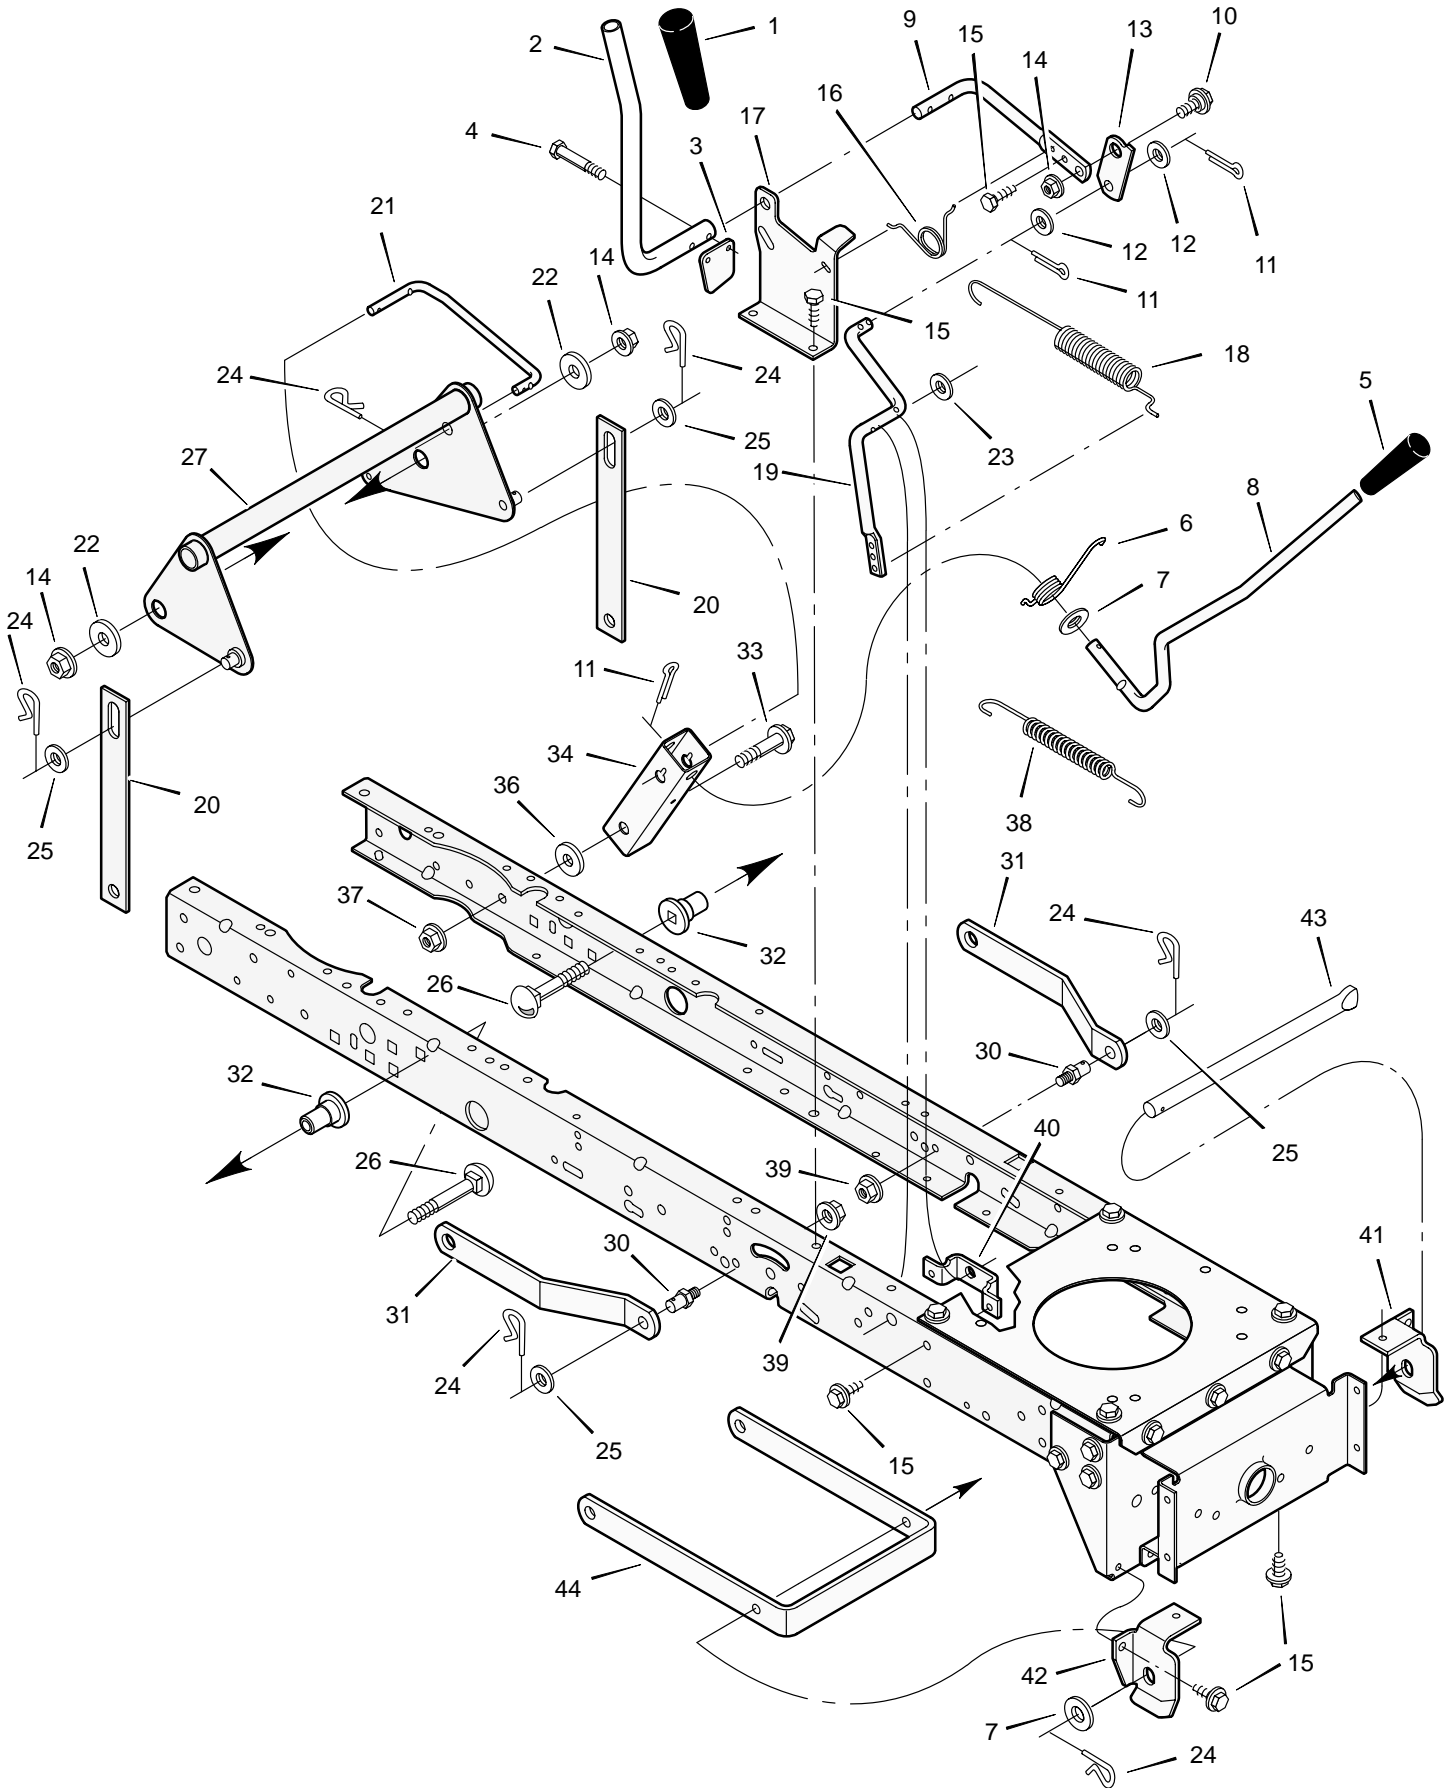

MODEL 42588x70A

REPAIR PARTS MOWER HOUSING SUSPENSION

MODEL 42588x70A

REPAIR PARTS MOWER HOUSING SUSPENSION

Key No.	Description	Part No.	Key No.	Description	Part No.
1	Grip	92698	22	Washer	17x168
2	Handle, PTO	94346 Z	23	Washer	17x57
3	Pad, Switch	94022 Z	24	Pin, Hair	31x4
4	Bolt	25x3	25	Washer	17x91 Z
5	Grip	92697	26	Bolt, Carriage	2x85
6	Spring	166x40	27	Lever Assembly, Lift	690363E700
7	Washer	17x103	30	Pin	94067
8	Handle, Lift	690533	31	Bracket, Rear Suspension	94055E700
9	Lever, PTO	94017 Z	32	Spacer, Lifter	690151
10	Bolt, Shoulder	9x39	33	Bolt, Shoulder	9x53
11	Pin, Cotter	30x20	34	Bracket, Pivot	94015E700
12	Washer	17x102	36	Washer	17x191
13	Link, PTO	94004 Z	37	Nut, Flange	15x84
14	Nut, Flange	15x84	38	Spring	165x131
15	Screw	26x249	39	Nut, Flange	15x68
16	Spring	166x39	40	Bracket, PTO	94005E700
17	Bracket, PTO	94018E700	41	Hanger, Left Deck	94027E700
18	Spring	165x118	42	Hanger, Right Deck	94026E700
19	Crank, PTO	690394E700	43	Rod, Hanger	94158Z
20	Link, Lift	690212E700	44	Bracket, Suspension	94058E700
21	Link, Lift Handle	690122E700