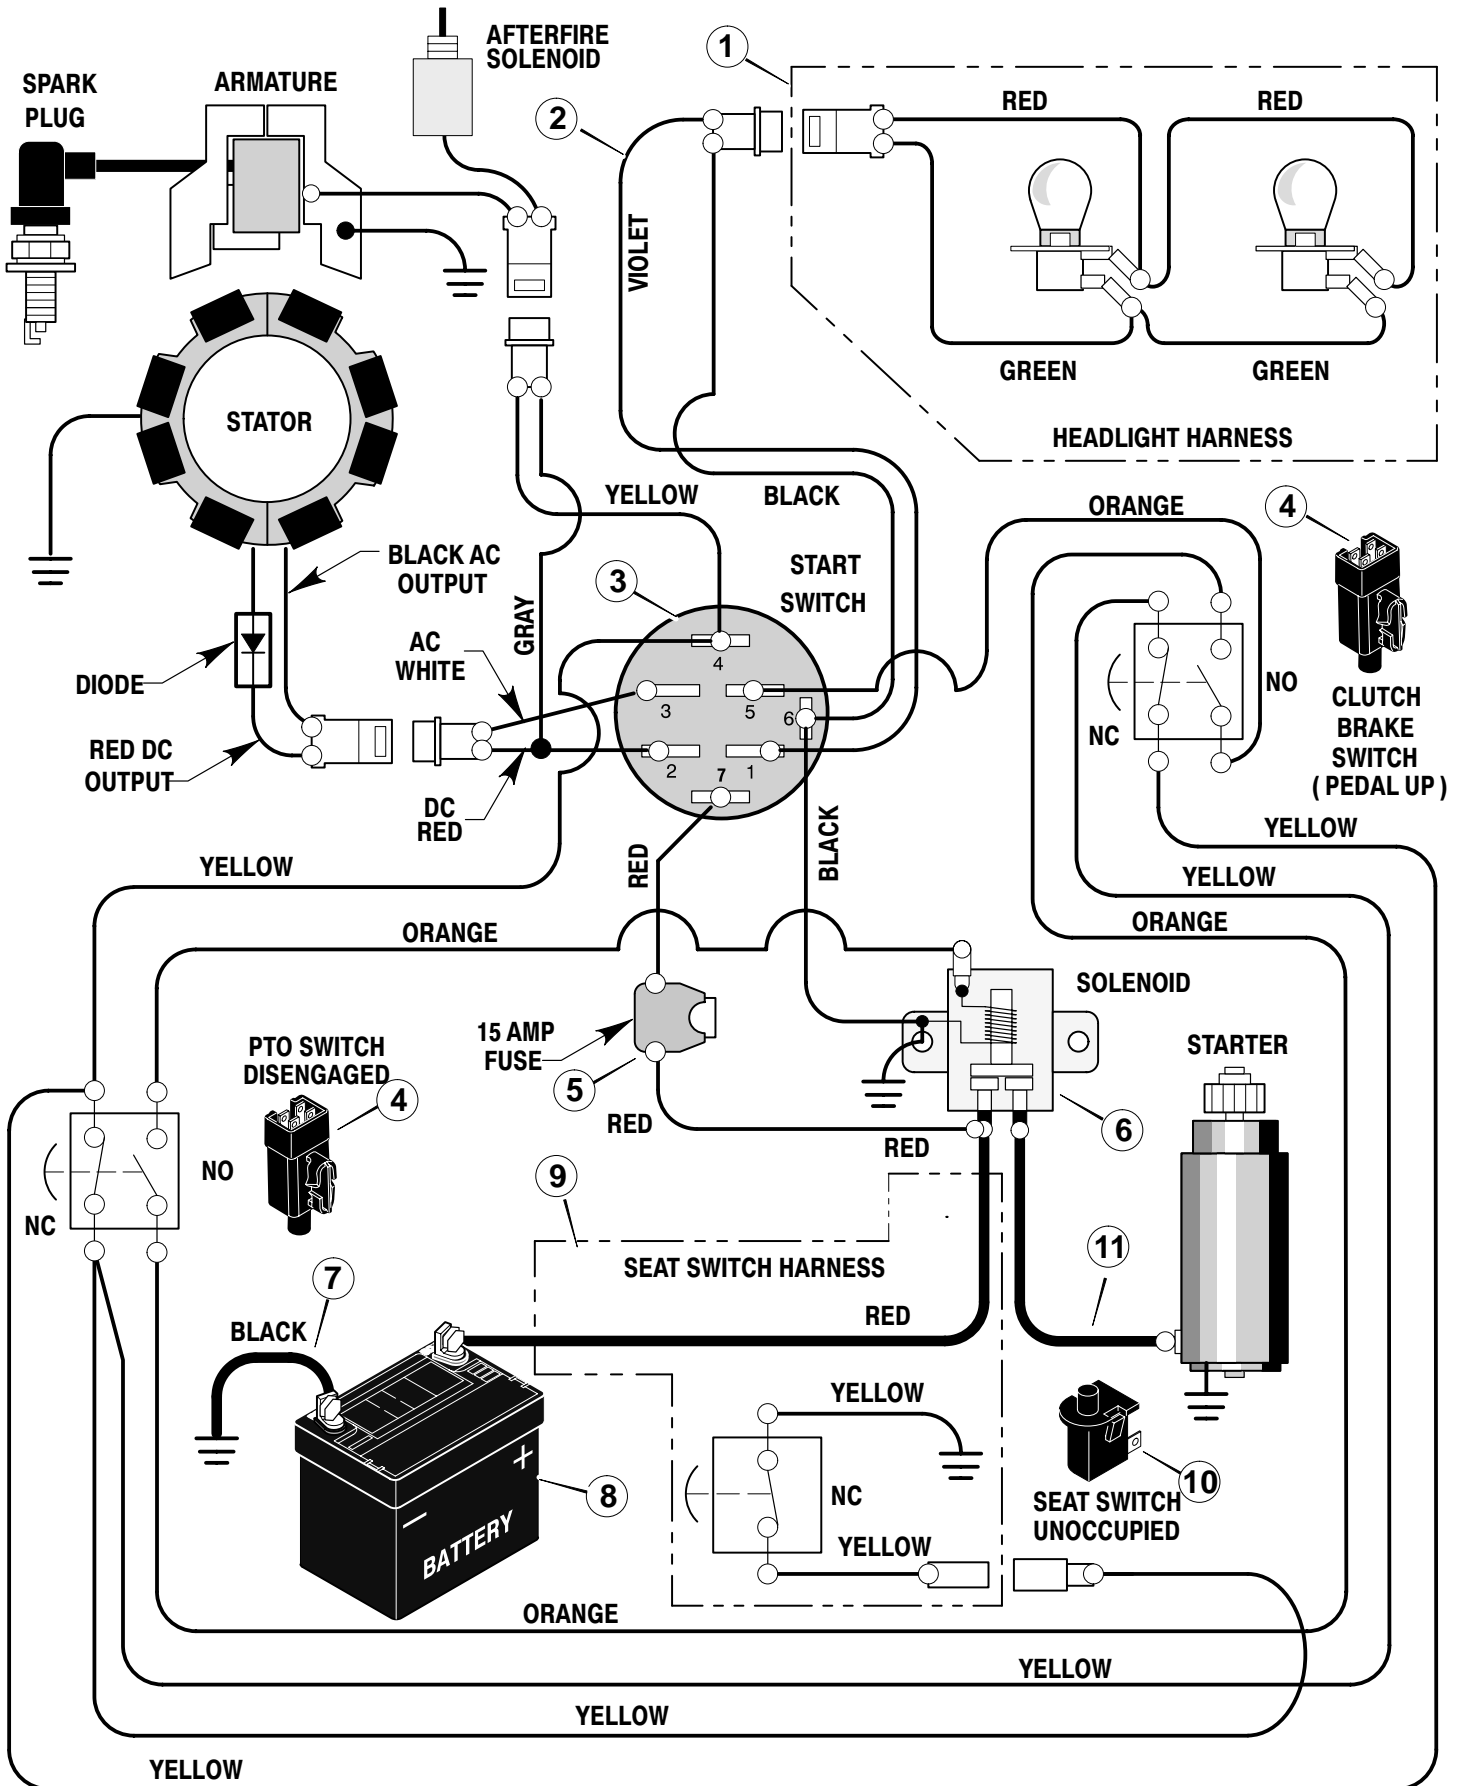

MODEL 42588x70A

REPAIR PARTS ENGINE MOUNT

MODEL 42588x70A

REPAIR PARTS ENGINE MOUNT

Key No.	Description	Part No.
1	Fuel Cap	92317
2	Fuel Tank	92342
3	Hose Clamp	95197
4	Fuel Line	23717
5	Hose Clamp	95197
6	Screw	26x201
7	Plate, Engine	94006E700
8	Throttle Control	92371
9	Engine	—
10	Bolt, Engine Mount	25x7
11	Stack Pulley Assembly	94407 Z
12	Lockwasher	19x35
13	Bolt, Hex	1x140
14	Washer	17x170
15	Screw	26x249
21	Guide, Belt	93349
22	Nut, Flange	15x79Z
23	Guide, Belt	94066
28	Pipe, Exhaust	92855
29	Clamp	92558
30	Shield, Heat	92550
31	Screw	26x263

MODEL 42588x70A

REPAIR PARTS ELECTRICAL SYSTEM

MODEL 42588x70A

REPAIR PARTS ELECTRICAL SYSTEM

Key No.	Description	Part No.
1	Harness, Light Wire	250x92
	Socket, Light	92372
	Bulb, Light	90084
2	Harness, Chassis Wire	250x87
3	Switch, Ignition	92556
	Key, Ignition	20729
	Nut, Hex	91489
	Cap, Ignition	91488
4	Switch, Limit	94136
5	Fuse	54212
	Holder, Fuse	407078
6	Solenoid	94613
	Screw, Mounting	26x229
	Locknut	15x116
7	Cable, Battery Ground	24x32
	Screw, Ground Cable	26x213
8	Battery	21075
	Bolt, Carriage	2x82
	Wingnut	14x79
9	Harness, Seat Switch Wire	250x67
10	Switch, Seat Sensor	94159
11	Cable	24x31