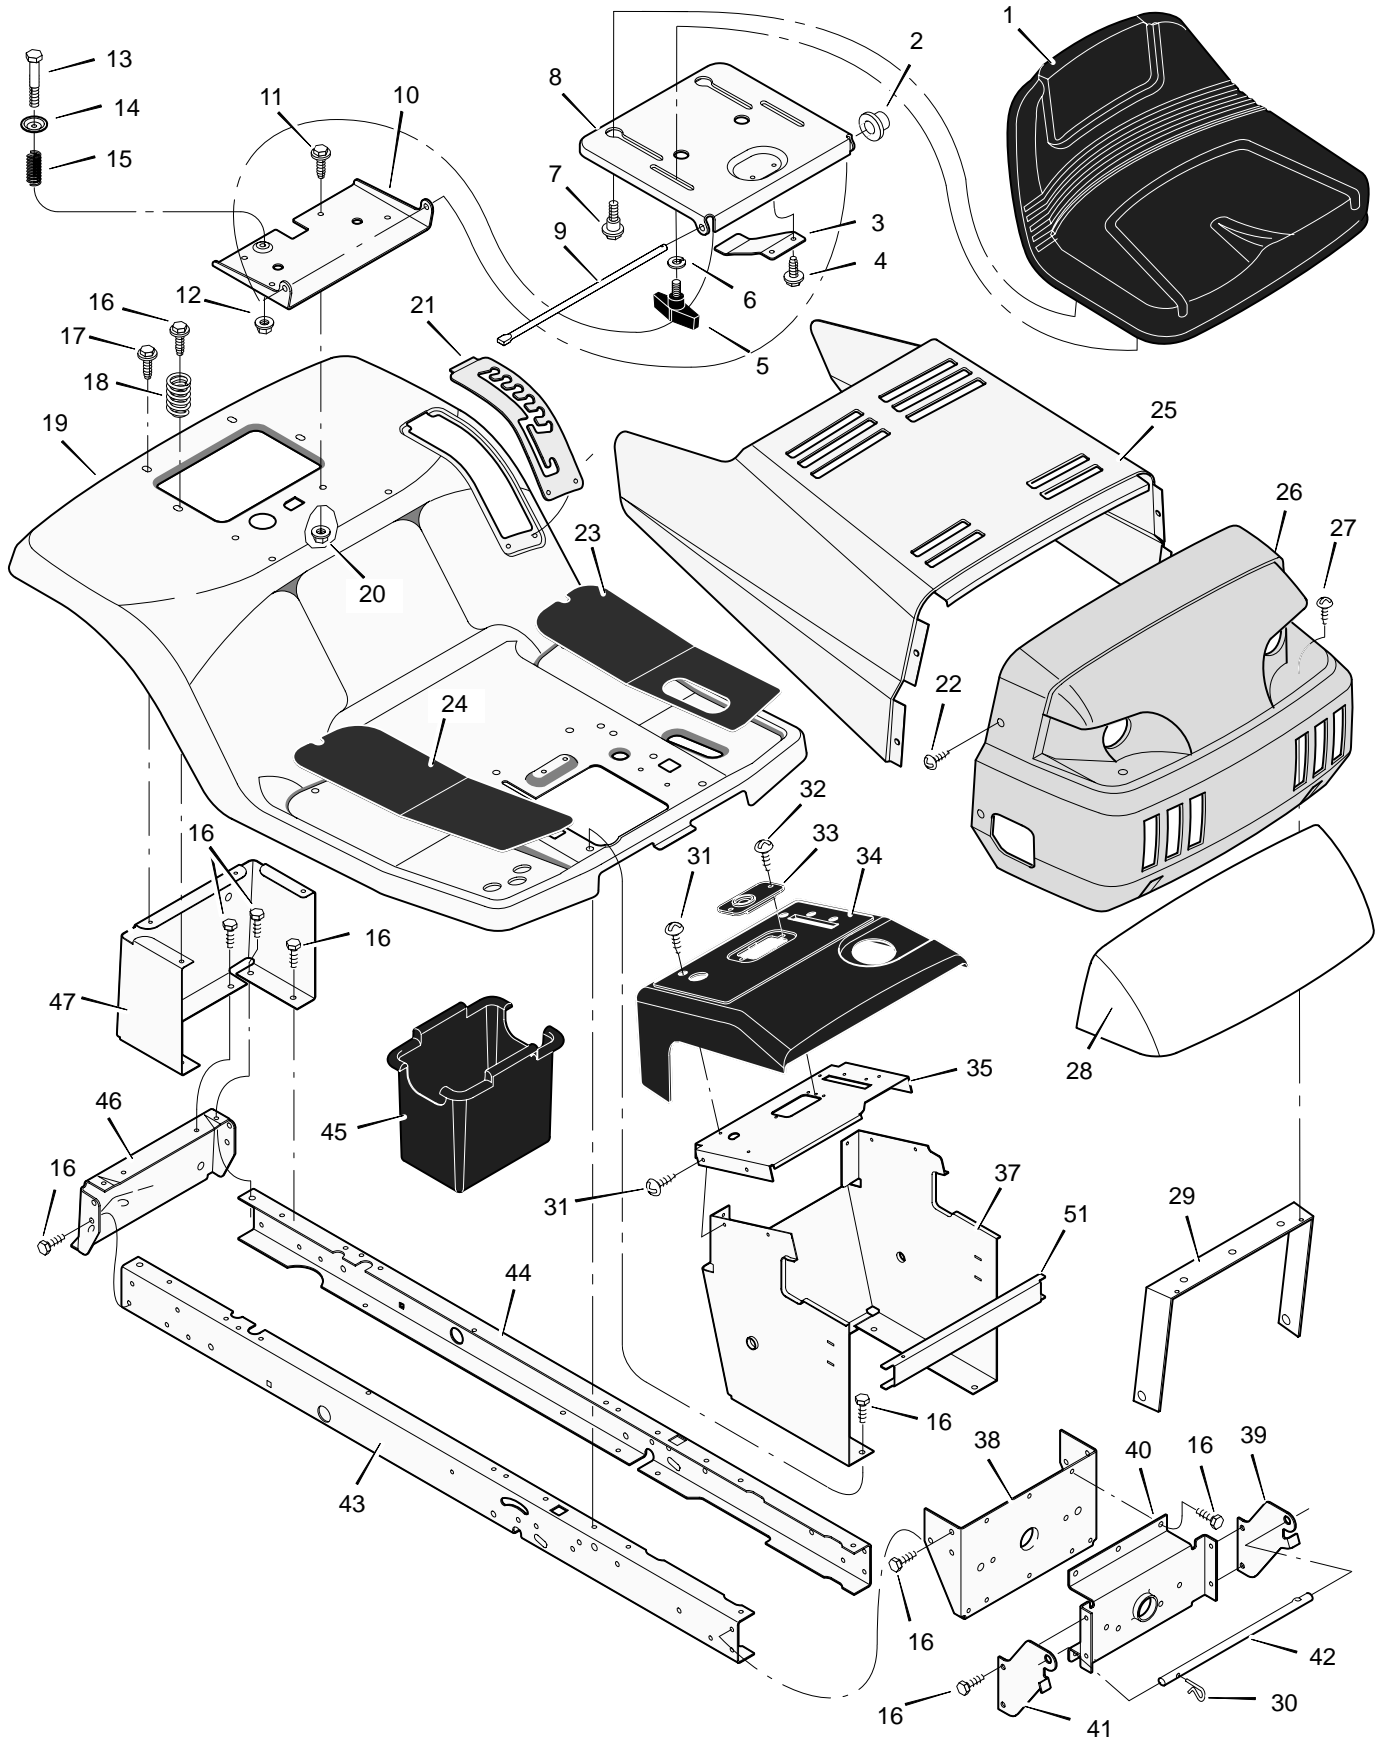

MODEL 42588x70A

REPAIR PARTS CHASSIS & HOOD

MODEL 42588x70A

REPAIR PARTS CHASSIS & HOOD

Key No.	Description	Part No.	Key No.	Description	Part No.
1	Seat	94162	27	Screw	26x239
2	Cap, Push On	28x23	28	Lens	92369
3	Spring	94057	29	Brace, Grille	92448
4	Screw	26x229	30	Pin, Hair	31x4
5	Bolt, Wing	94160	31	Screw	26x270
6	Washer	17x47 Z	32	Screw	26x239
7	Bolt, Shoulder	9x56	33	Bearing, Steering	94214
8	Support, Seat	94154E700	34	Dash	94218E700
9	Rod, Pivot	94156 Z	35	Plate, Dash	94211E700
10	Bracket, Pivot	94153E700	36	Panel, Access	93007E700
11	Bolt	1x45	37	Support, Dash	95323E700
12	Nut	15x89	38	Bracket, Rear Hanger	94013E700
13	Bolt, Shoulder	9x55	39	Support, Left Grille	94213E700
14	Washer	94155 Z	40	Axle, Hanger	94007E700
15	Spring	164x31	41	Support, Right Grille	94212E700
16	Screw	26x249	42	Rod, Pivot	92332 Z
17	Screw	26x263	43	Frame, Right	690206E700
18	Spring	164x30	44	Frame, Left	690207E700
19	Deck, Seat	94150E020	45	Container, Battery	690424
20	Nut	15x88	46	Plate, Hitch	94002E700
21	Plate, Index	94886E700	47	Panel, Rear	690218E700
23	Mat, Left	94383	51	Channel	94215E700
24	Mat, Right	94382	—	Decal, Hood	48x184
25	Hood	92333E020	—	Decal, Warning Symbols	44x6815
26	Grille Assembly (Includes Lens)	92367E700	—	Instruction Book & Parts List	F-99817