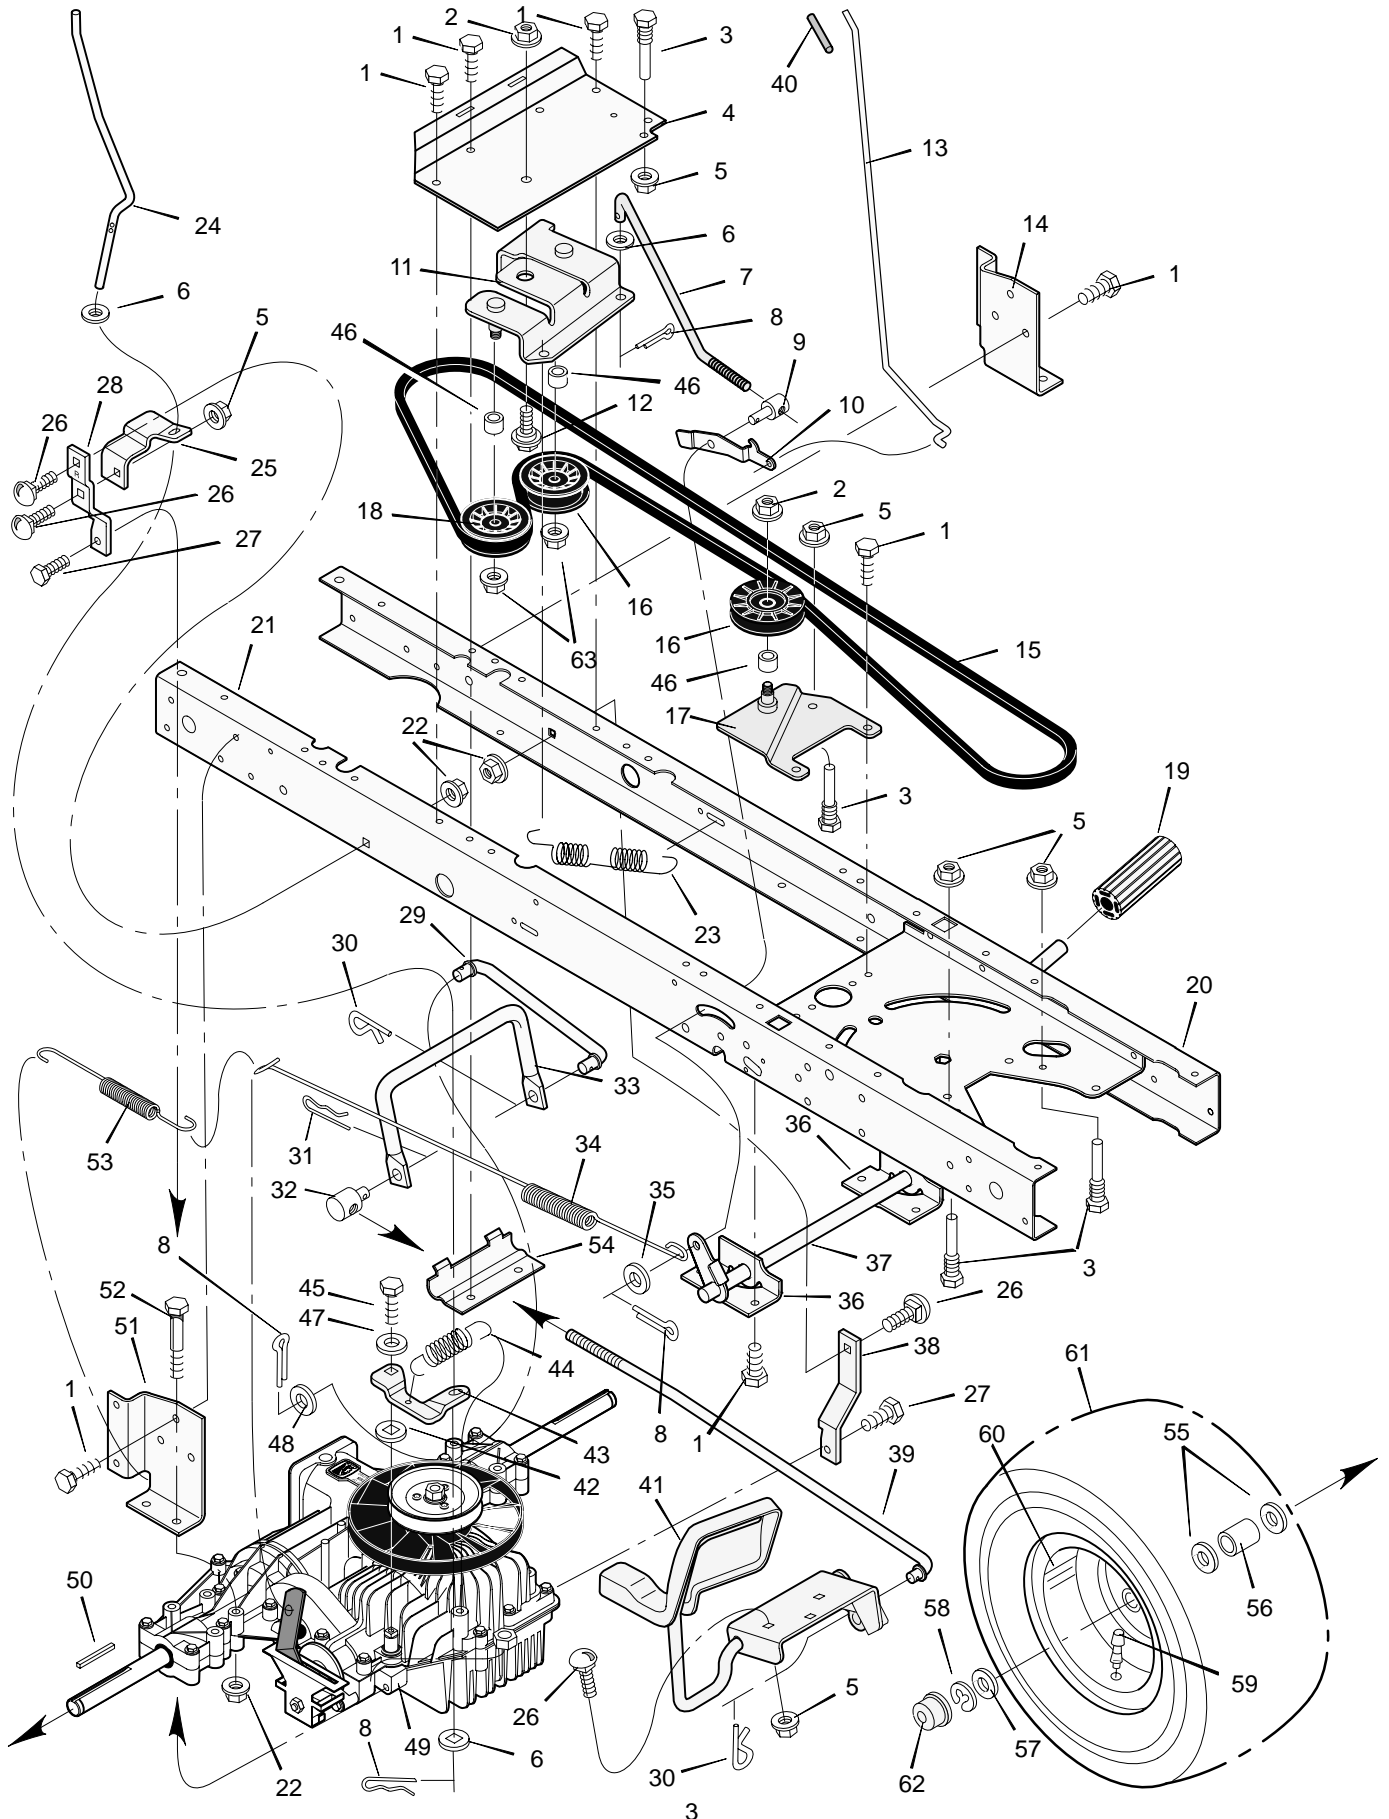

MODEL 42588x70A

REPAIR PARTS MOTION DRIVE

MODEL 42588x70A

REPAIR PARTS MOTION DRIVE

Key No.	Description	Part No.	Key No.	Description	Part No.
1	Screw	26x249	33	Rod, Yoke	94425E700
2	Nut, Flange	15x84	34	Spring, Extension	165x115
3	Guide, Belt	93349	35	Washer	17x169
4	Bracket, Idler	94431E700	36	Bracket, Pivot	94035E700
5	Locknut	15x79	37	Lever, Clutch/Brake	94038E700
6	Washer	17x47 Z	38	Strap, Left Torque	94433E700
7	Rod, Clutch	94417 Z	39	Rod, Front Control	95226 Z
8	Pin, Cotter	30x20	40	Grip	91079
9	Adjuster	94815	41	Pedal, Speed Control	95121E700
10	Latch, Parking Brake	94045 Z	42	Washer	17x148
11	Bracket Assembly, Idler	94411 Z	43	Arm, Disconnect	94430 Z
12	Bolt, Shoulder	9x39	44	Spring	165x112
13	Rod, Parking Brake	94152 Z	45	Bolt	6x105
14	Bracket, Transaxle	94008E700	46	Spacer	690369
15	Belt	37x61	47	Washer	17x38
16	Pulley, Idler	690409	48	Washer	17x169
17	Arm Assembly, Idler	94409 Z	49	Transaxle * *	* *
18	Pulley, Idler	690410	50	Key, Square	21553
19	Pedal	21544	51	Bracket, Transaxle	94008E700
20	Frame, Left	690207E700	52	Bolt	1x155
21	Frame, Right	690206E700	53	Spring, Extension	165x92
22	Nut, Flange	15x88	54	Clamp, Transaxle	94434E700
23	Spring, Extension	165x123	55	Washer	17x160
24	Rod, Disconnect	94428 Z	56	Spacer	87x105 Z
25	Bracket, Disconnect	94429E700	57	Washer	17x195
26	Bolt, Carriage	2x53	58	E-Ring	11x3
27	Screw	26x216	59	Valve Stem	24373
28	Strap, Right Torque	94432E700	60	Wheel & Tire Assembly	92290-601
29	Rod, Link	94426 Z	61	Tire *	92374
30	Pin, Hair	31x4	—	Tube	407049
31	Pin, Hair	31x6	62	Cap, Hub	94618
32	Nut, Adjuster	92132			