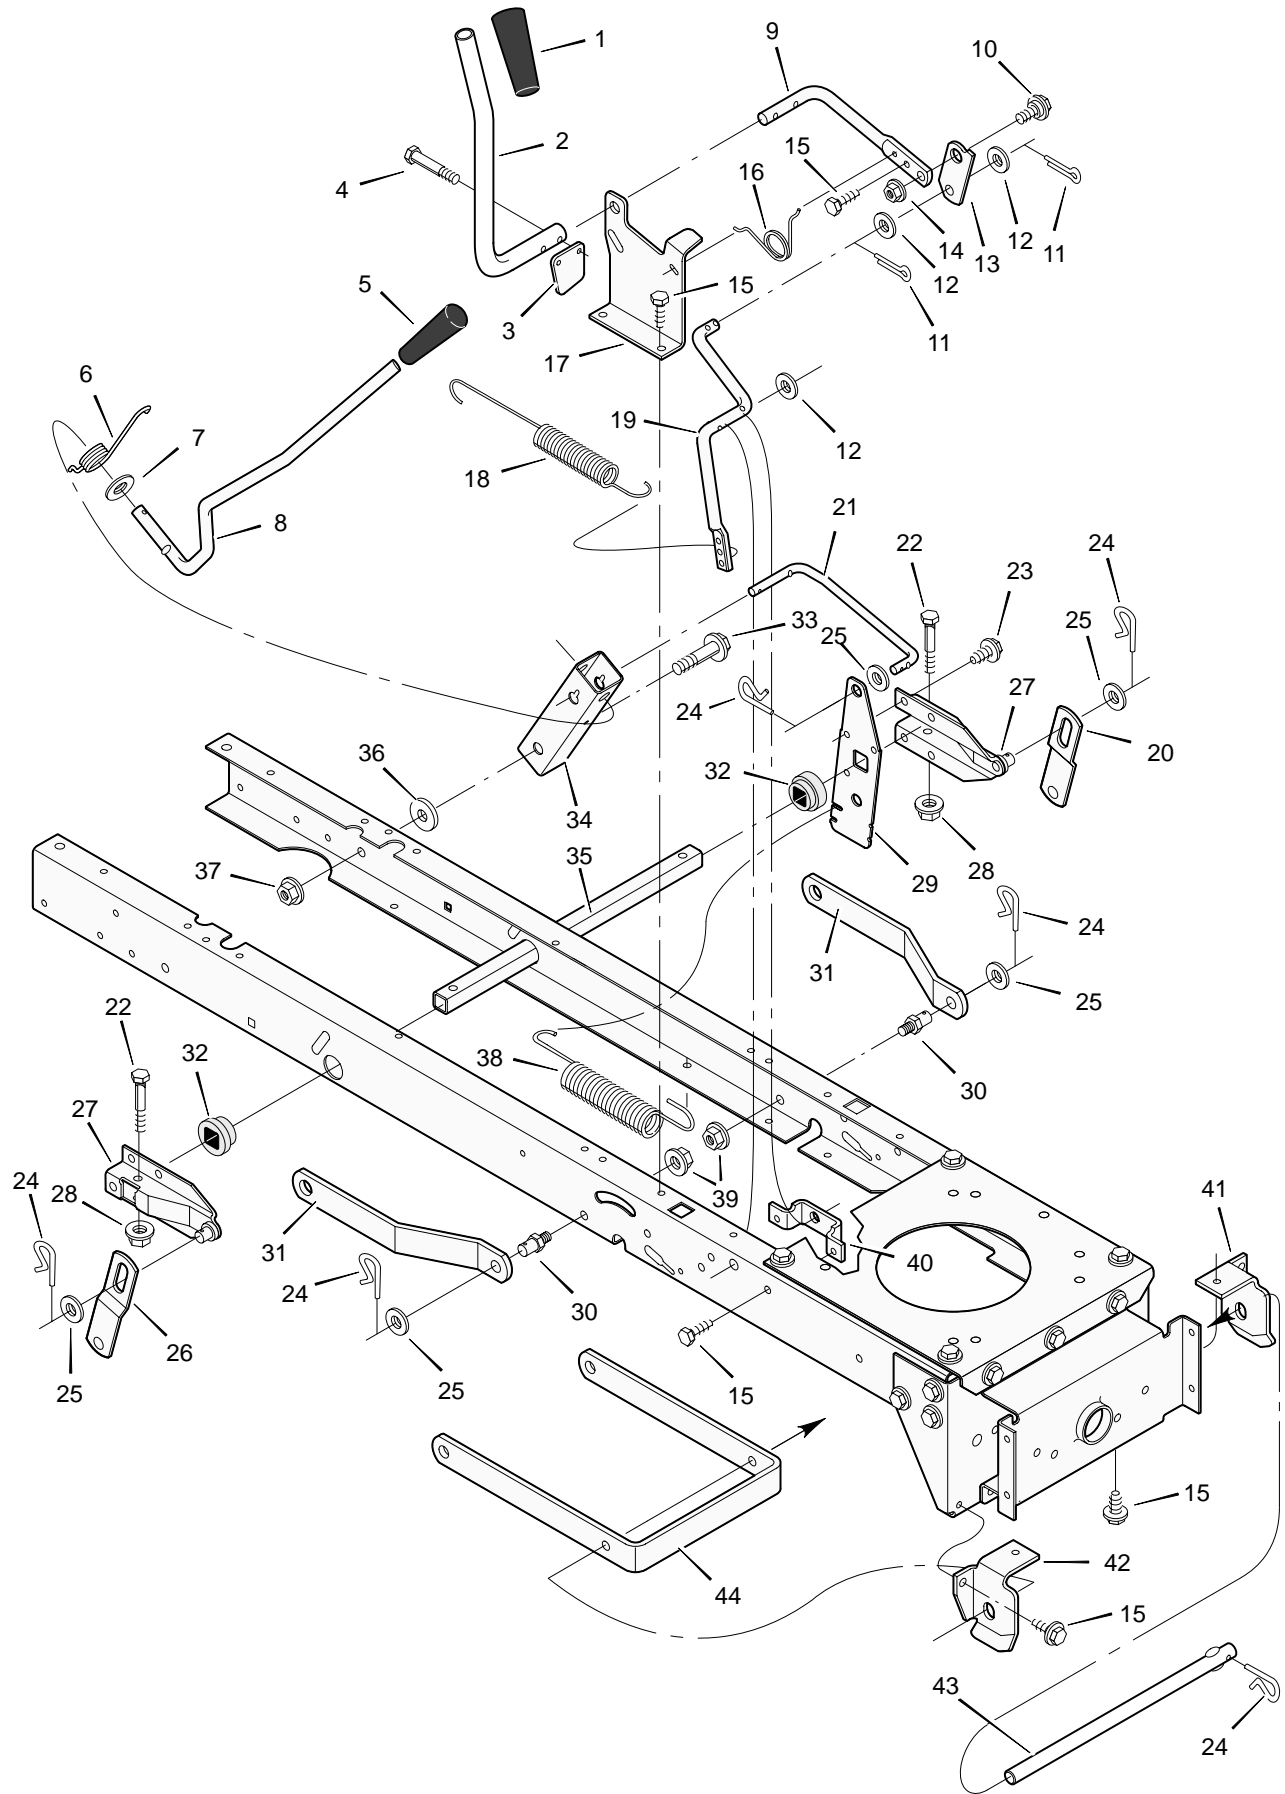

MODEL 42588x29A

REPAIR PARTS MOWER HOUSING SUSPENSION

MODEL 42588x29A

REPAIR PARTS MOWER HOUSING SUSPENSION

Key No.	Description	Part No.	Key No.	Description	Part No.
1	Grip	92698	23	Screw	26x49
2	Handle, PTO	94346 Z	24	Pin, Hair	31x4
3	Pad, Switch	94022 Z	25	Washer	17x91 Z
4	Bolt	25x3	26	Link, Right Lift	94053E700
5	Grip	92697	27	Lever Assembly, Lift	94180E700
6	Spring	166x40	28	Nut, Flange	15x118
7	Washer	17x103	29	Plate, Lift Arm	94030E700
8	Handle, Lift	94195 Z	30	Pin	94067
9	Lever, PTO	94017 Z	31	Bracket, Rear Suspension	94055E700
10	Bolt, Shoulder	9x39	32	Bushing	94065
11	Pin, Cotter	30x20	33	Bolt, Shoulder	9x53
12	Washer	17x57	34	Bracket, Pivot	94015E700
13	Link, PTO	94004 Z	35	Tube, Deck Lift	94063E700
14	Nut, Flange	15x84	36	Washer	17x191
15	Screw	26x249	37	Nut, Flange	15x84
16	Spring	166x39	38	Spring	165x117
17	Bracket, PTO	94018E700	39	Nut, Flange	15x68
18	Spring	165x119	40	Bracket, PTO	94005E700
19	Crank, PTO	94019E700	41	Hanger, Left Deck	94027E700
20	Link, Left Lift	94611E700	42	Hanger, Right Deck	94026E700
21	Link, Lift	94028 Z	43	Rod, Hanger	94158 Z
22	Bolt	1x74	44	Bracket, Suspension	94058E700