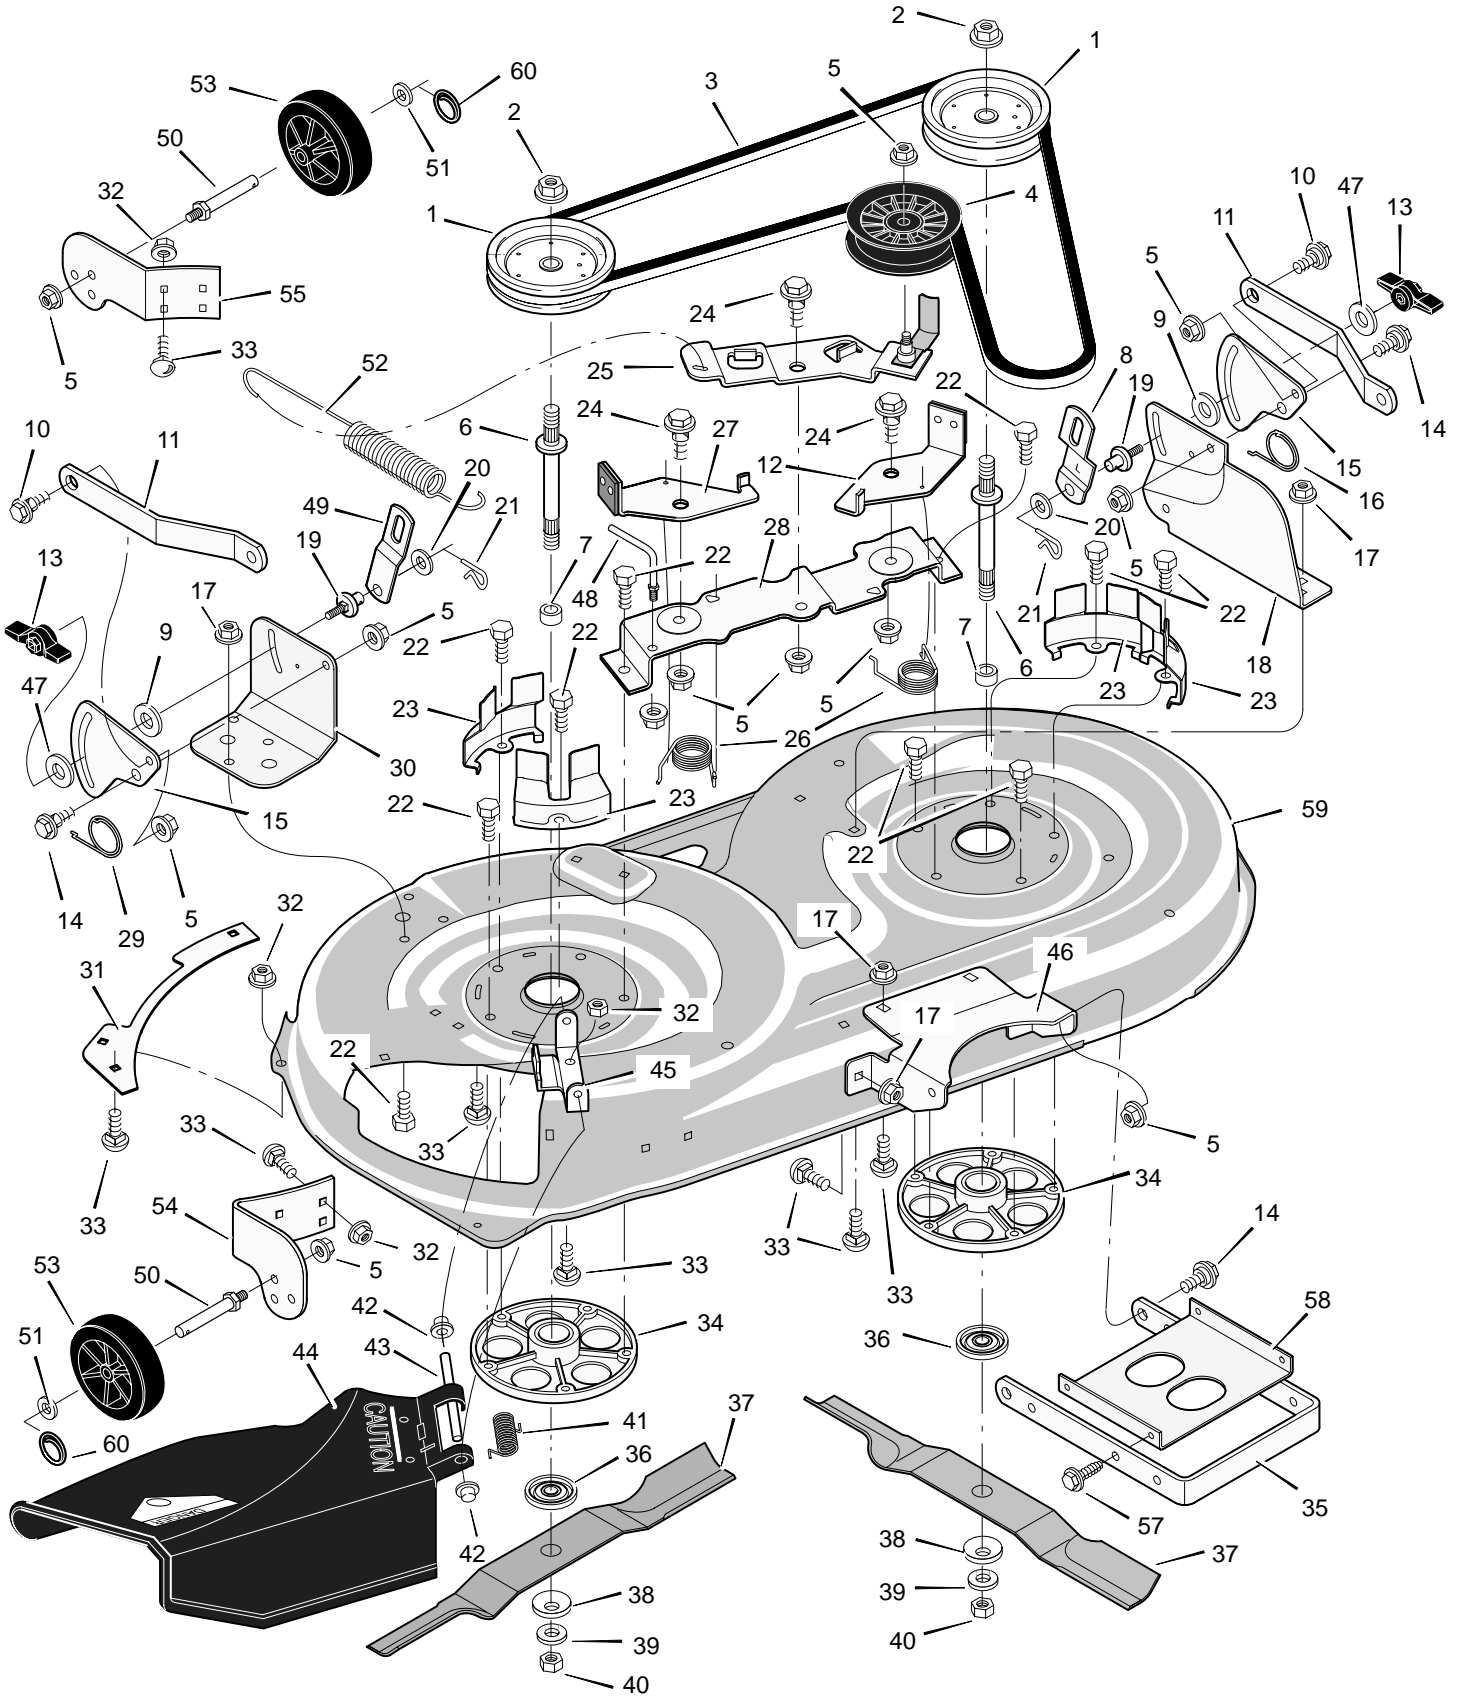

MODEL 42588x29A

REPAIR PARTS MOWER HOUSING

MODEL 42588x29A

REPAIR PARTS MOWER HOUSING

Key No.	Description	Part No.	Key No.	Description	Part No.
1	Pulley, Jackshaft	94199	31	Plate	92426E700
2	Nut, Hex	15x121	32	Nut, Flange	15x88
3	Belt, Mower Drive	37x88	33	Bolt, Carriage	2x53
4	Pulley, Idler	91801	34	Mandrell Housing	92574
5	Nut, Flange	15x84	35	Bracket, Suspension	94058E700
6	Jackshaft	94129	36	Adapter, Blade	94199
7	Spacer	94130	37	Blade	95102E701
8	Link, Left Lift	94053E700	38	Washer	17x166
9	Pad, Friction	94137	39	Washer	17x165
10	Bolt, Shoulder	9x52	40	Nut	15x100
11	Bracket, Suspension	94055E700	41	Spring	166x4
12	Pad Assembly, Left Brake	94049E700	42	Cap, Push On	28x23
13	Knob	94068	43	Rod, Deflector	94957 Z
14	Bolt, Shoulder	9x51	44	Deflector Assembly	94707 SE
15	Plate, Suspension	94128E700	45	Bracket, Deflector Hinge	94956E700
16	Spring	166x43	46	Bracket, Front Hanger	94686E700
17	Nut, Flange	15x79	47	Washer	17x45 Z
18	Bracket, Suspension	94192E700	48	Guide, Belt	94781
19	Pin, Hanger	94064	49	Link, Right Lift	94611E700
20	Washer	17x103	50	Bolt, Axle	94025
21	Pin, Hair	31x4	51	Washer	17x91 Z
22	Bolt	25x7	52	Spring, Extension	165x119
23	Cover, Pulley	94051E700	53	Wheel, Gage	92683
24	Bolt, Shoulder	9x39	54	Bracket, Right Wheel	92422E700
25	Arm, Idler	94177E700	55	Bracket, Left Wheel	92423E700
26	Spring	166x41	57	Screw	26x249
27	Pad Assembly, Right Brake	94047E700	58	Stiffener	94604E700
28	Bracket, Brake	94193E700	59	Housing, Blade *	94814E700
29	Spring	166x42	60	Ring, Locking	31x11
30	Bracket, Suspension	94191E700	1-60	Complete Mower Housing Assembly	776007

* Includes Key No. 17, 18, 30, 31, 32, 33, 45, 46, 53, 54, 55, and 56.