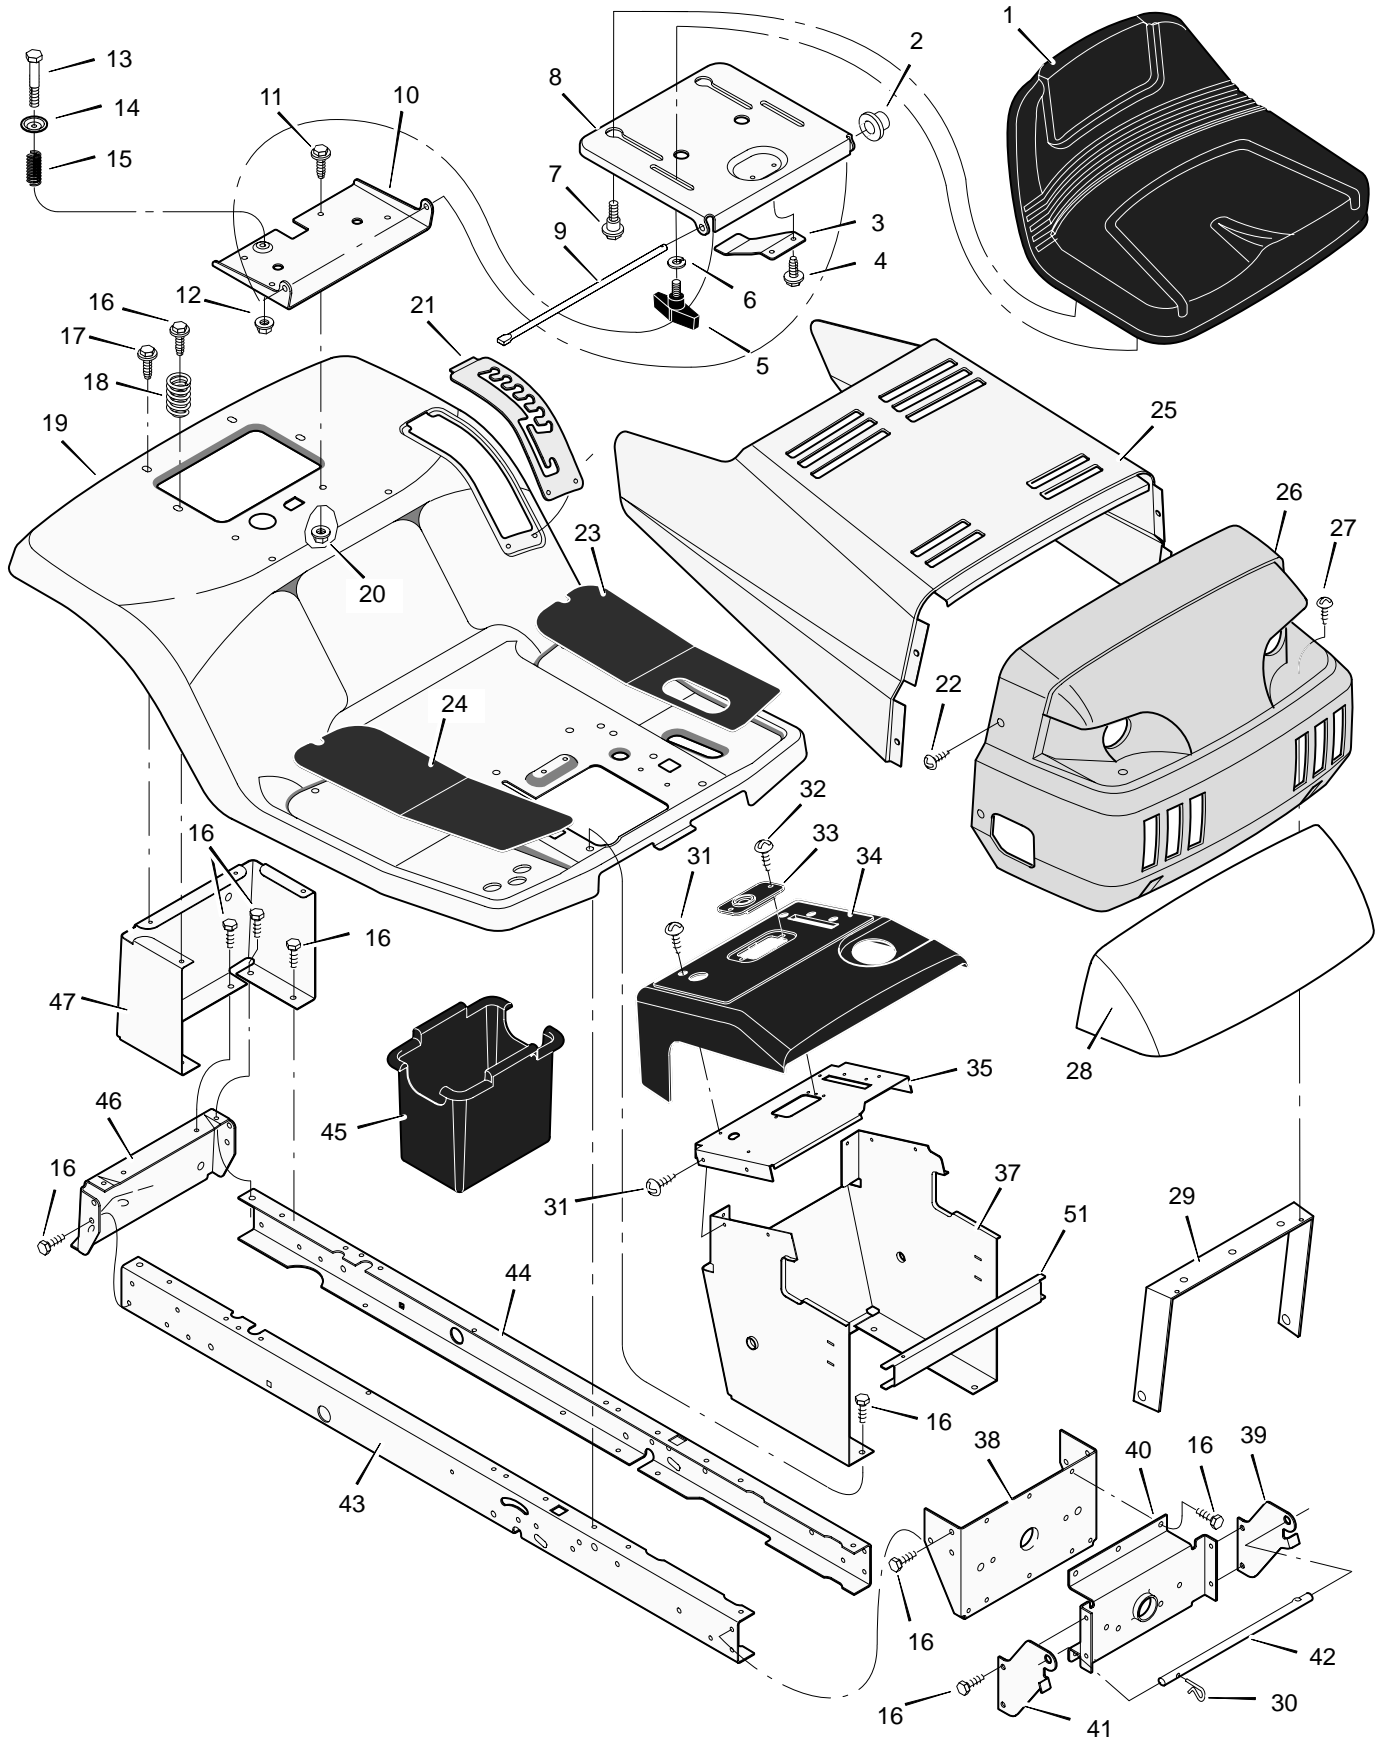

MODEL 42588x29A

REPAIR PARTS CHASSIS & HOOD

MODEL 42588x29A

REPAIR PARTS CHASSIS & HOOD

Key No.	Description	Part No.	Key No.	Description	Part No.
1	Seat	94162	29	Brace, Grille	92448
2	Cap, Push On	28x23	30	Pin, Hair	31x4
3	Spring	94057	31	Screw	26x270
4	Screw	26x229	32	Screw	26x239
5	Bolt, Wing	94160	33	Bearing, Steering	94214
6	Washer	17x47 Z	34	Dash	94218E700
7	Bolt, Shoulder	9x56	35	Plate, Dash	94211E700
8	Support, Seat	94154E700	36	Panel, Access	93007E700
9	Rod, Pivot	94156 Z	37	Support, Dash	95323E700
10	Bracket, Pivot	94153E700	38	Bracket, Rear Hanger	94013E700
11	Bolt	1x45	39	Support, Left Grille	94213E700
12	Nut	15x89	40	Axle, Hanger	94007E700
13	Bolt, Shoulder	9x55	41	Support, Right Grille	94212E700
14	Washer	94155 Z	42	Rod, Pivot	92332 Z
15	Spring	164x31	43	Frame, Right	94000E700
16	Screw	26x249	44	Frame, Left	94001E700
17	Screw	26x263	45	Container, Battery	94069
18	Spring	164x30	46	Plate, Hitch	94002E700
19	Deck, Seat	94150E245	47	Panel, Rear	94187E700
20	Nut	15x88	51	Channel	94215E700
21	Plate, Index	94886E700	—	Decal, Right Hood	44x7720
23	Mat, Left	94453	—	Decal, Left Hood	44x7721
24	Mat, Right	94454	—	Decal, Warning Symbols	44x6815
25	Hood	92333E245	—	Book, Instruction	F-98821
26	Grille Assembly (Includes Lens)	92367E700	—	Book, Instruction	F-98822
27	Screw	26x239	—	Parts List	F-98823
28	Lens	92369