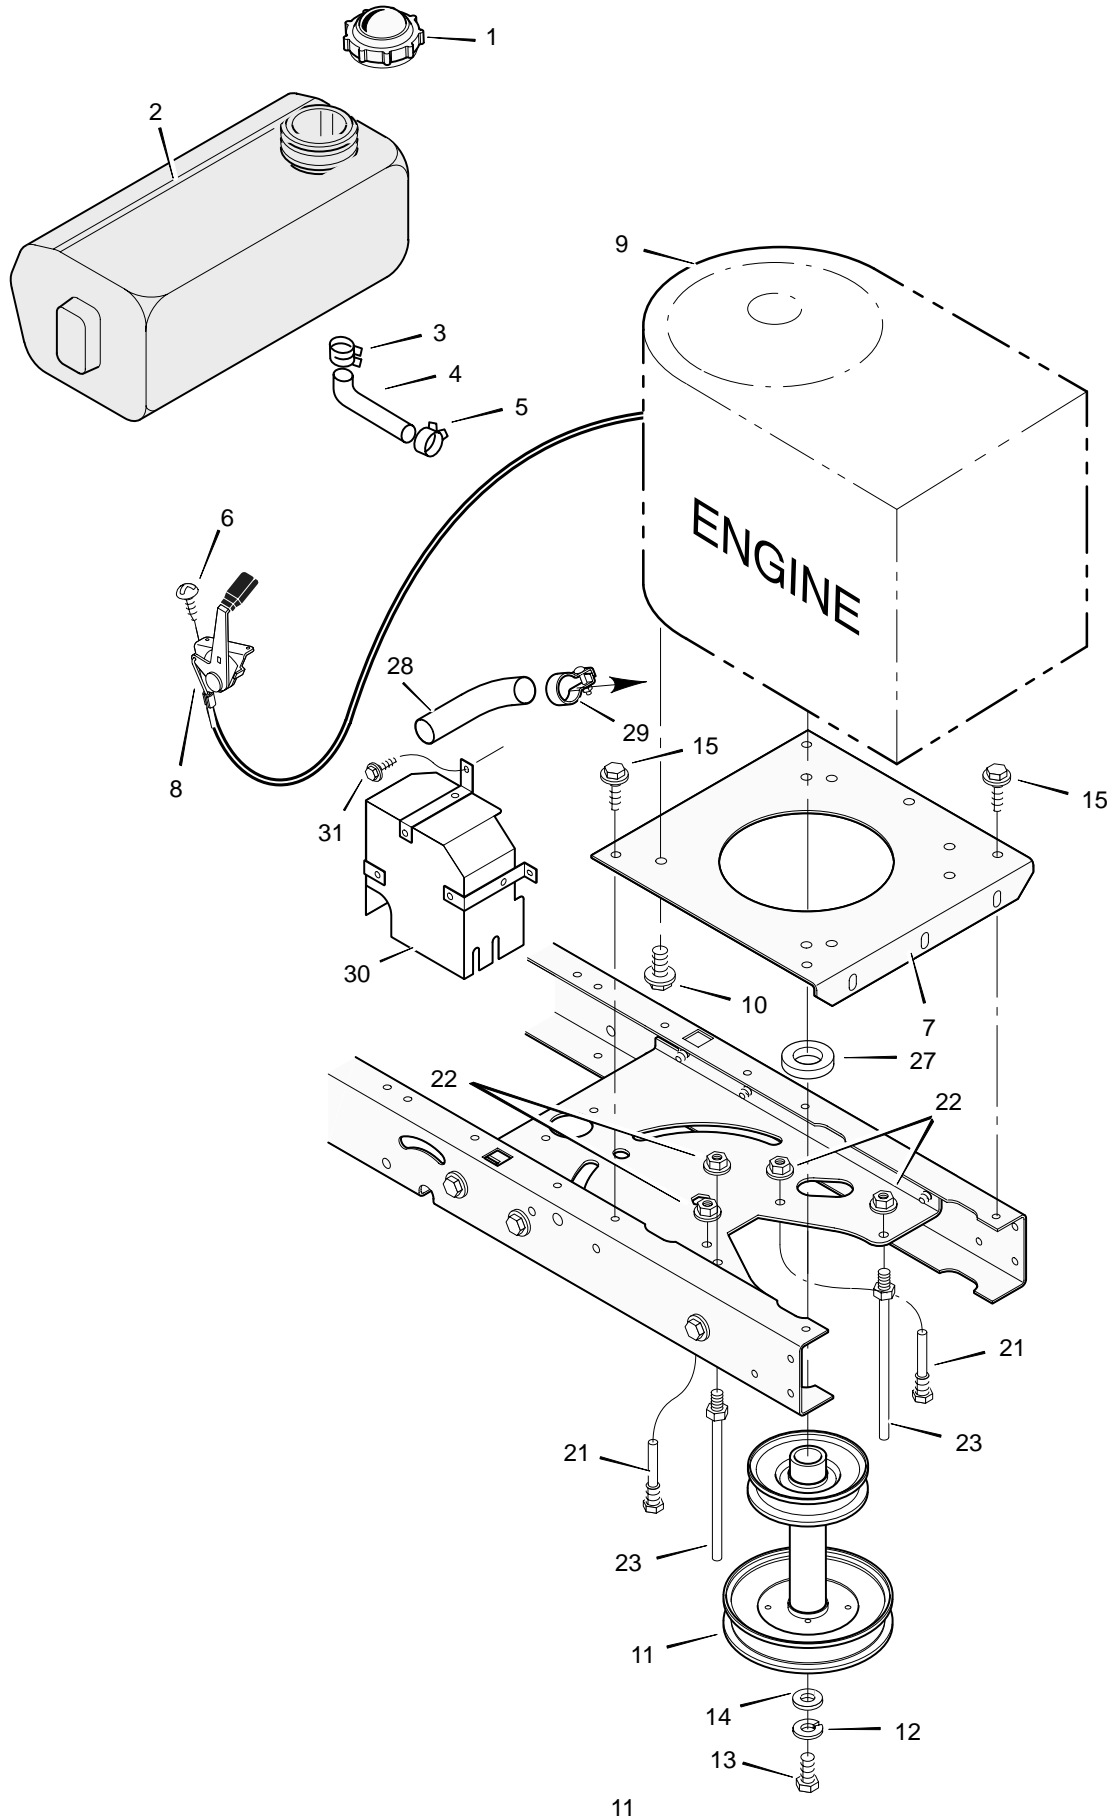

MODEL 42588x29A

REPAIR PARTS ENGINE MOUNT

MODEL 42588x29A

REPAIR PARTS ENGINE MOUNT

Key No.	Description	Part No.
1	Fuel Cap	92317
2	Fuel Tank	92342
3	Hose Clamp	95197
4	Fuel Line	23717
5	Hose Clamp	95197
6	Screw	26x201
7	Plate, Engine	94006E700
8	Throttle Control	91989
9	Engine	—
10	Bolt, Engine Mount	25x7
11	Stack Pulley Assembly	94407 Z
12	Lockwasher	19x35
13	Bolt, Hex	1x140
14	Washer	17x170
15	Screw	26x249
21	Guide, Belt	93349
22	Nut, Flange	15x79Z
23	Guide, Belt	94066
27	Spacer	93077
28	Pipe, Exhaust	92855
29	Clamp	92558
30	Shield, Heat	92550
31	Screw	26x263