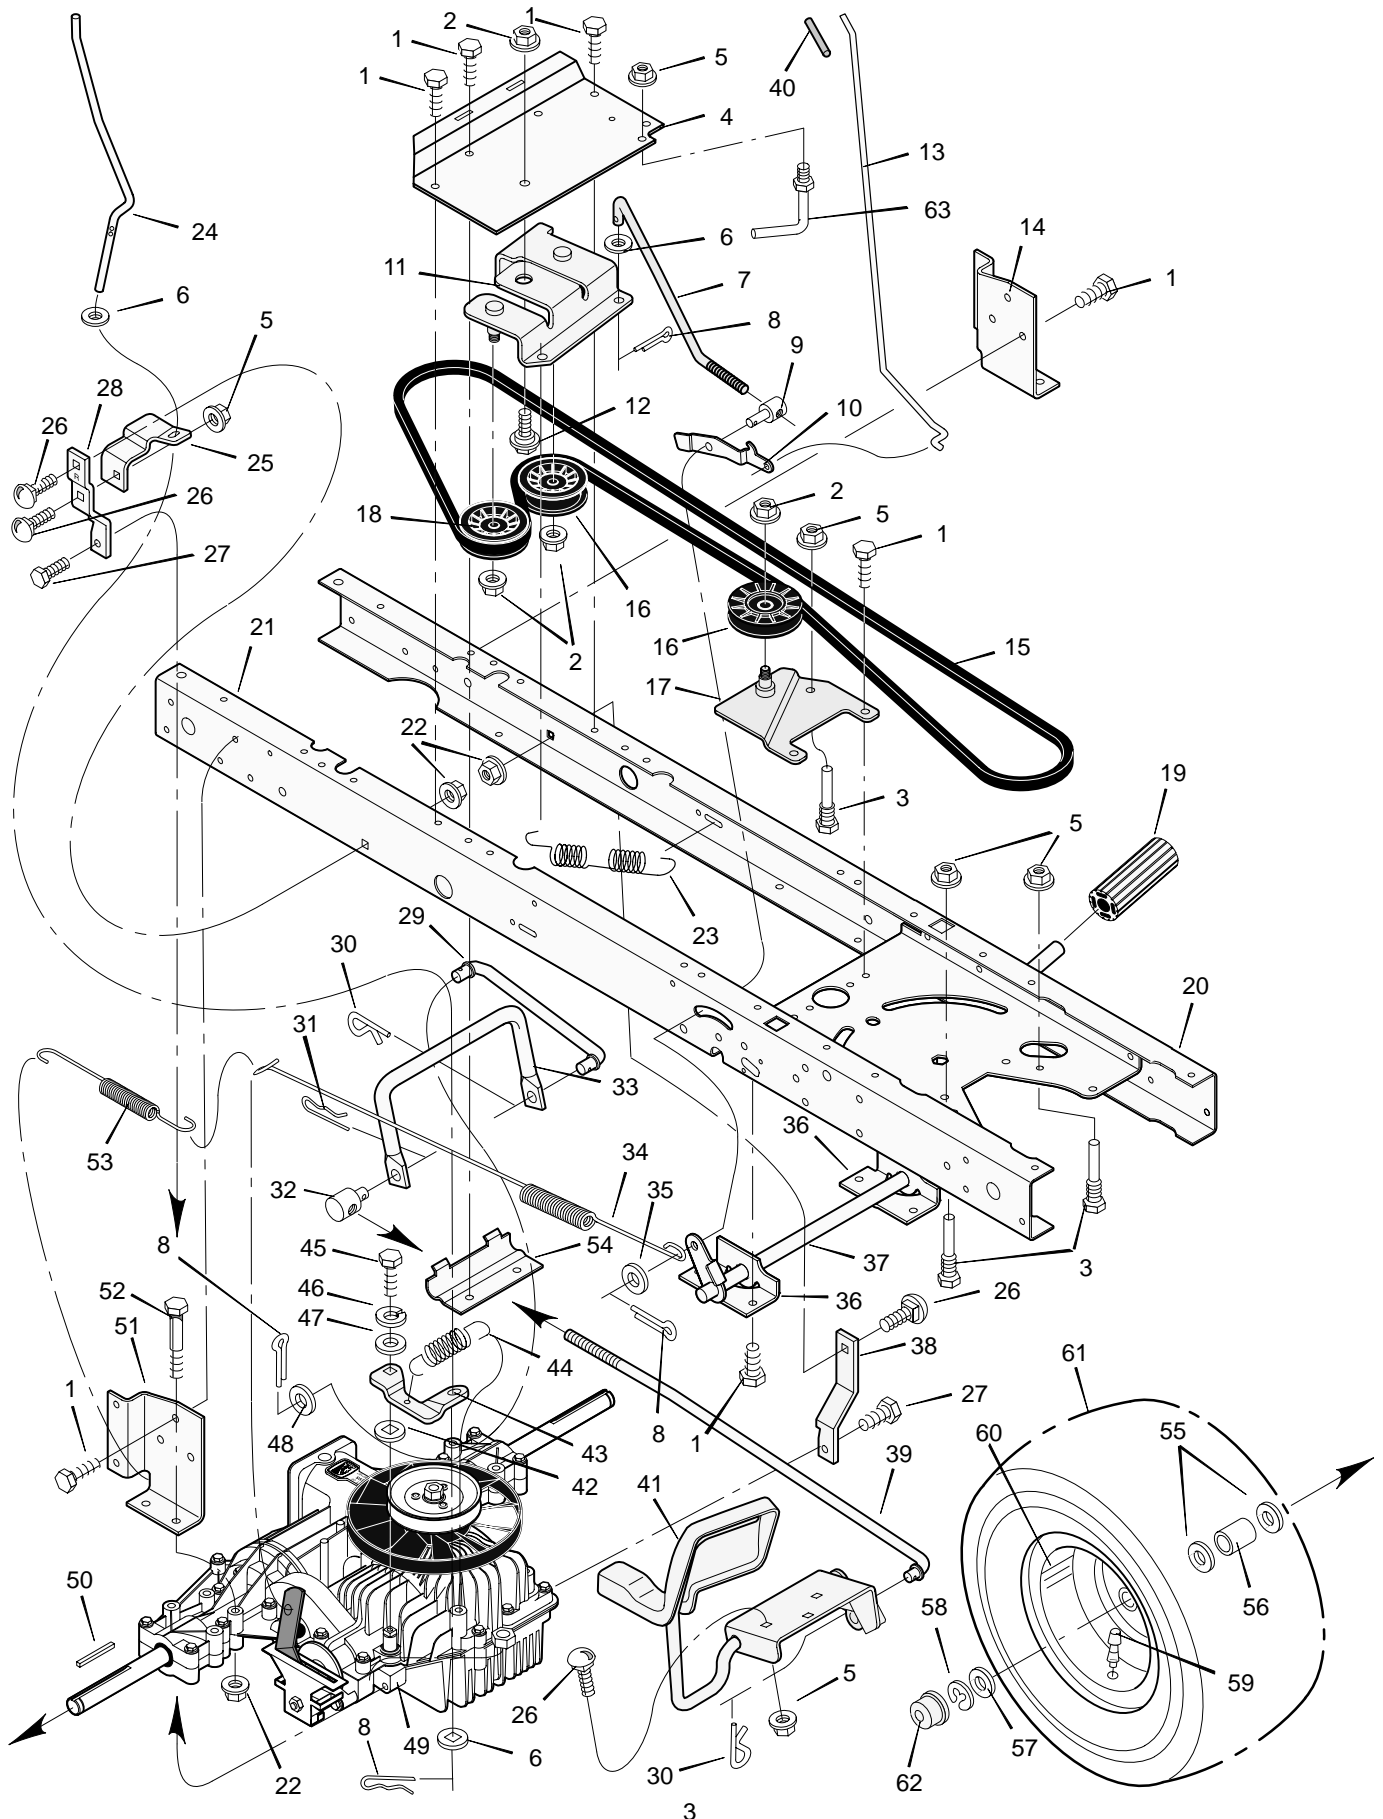

MODEL 42588x29A

REPAIR PARTS MOTION DRIVE

MODEL 42588x29A

REPAIR PARTS MOTION DRIVE

Key No.	Description	Part No.	Key No.	Description	Part No.
1	Screw	26x249	33	Rod, Yoke	94425E700
2	Nut, Flange	15x84	34	Spring, Extension	165x92
3	Guide, Belt	93349	35	Washer	17x169
4	Bracket, Idler	94431E700	36	Bracket, Pivot	94035E700
5	Locknut	15x79	37	Lever, Clutch/Brake	94038E700
6	Washer	17x47 Z	38	Strap, Left Torque	94433E700
7	Rod, Clutch	94417 Z	39	Rod, Pedal Link	94424 Z
8	Pin, Cotter	30x20	40	Grip	91079
9	Adjuster	94815	41	Pedal, Speed Control	94422E700
10	Latch, Parking Brake	94045 Z	42	Washer	17x148
11	Bracket Assembly, Idler	94411 Z	43	Arm, Disconnect	94430 Z
12	Bolt, Shoulder	9x39	44	Spring	165x112
13	Rod, Parking Brake	95005 Z	45	Bolt	1x145
14	Bracket, Left Transaxle	94185E700	46	Lockwasher	18x32
15	Belt	37x61	47	Washer	17x180
16	Pulley, Idler	91179	48	Washer	17x91
17	Arm Assembly, Idler	94409 Z	49	Transaxle * *	* *
18	Pulley, Idler	91178	50	Key, Square	21553
19	Pedal	21544	51	Bracket, Right Transaxle	94184E700
20	Frame, Left	94001E700	52	Bolt	1x155
21	Frame, Right	94000E700	53	Spring, Extension	165x92
22	Nut, Flange	15x88	54	Clamp, Transaxle	94434E700
23	Spring, Extension	165x123	55	Washer	17x160
24	Rod, Disconnect	94428 Z	56	Spacer	87x105 Z
25	Bracket, Disconnect	94429E700	57	Washer	17x195
26	Bolt, Carriage	2x53	58	E-Ring	11x3
27	Screw	26x216	59	Valve Stem	24373
28	Strap, Right Torque	94432E700	60	Wheel & Tire Assembly	92290-601
29	Rod, Link	94426 Z	61	Tire *	92374
30	Pin, Hair	31x4	—	Tube	407049
31	Pin, Hair	31x6	62	Cap, Hub	94618
32	Nut, Adjuster	92132	63	Guide, Belt	94781