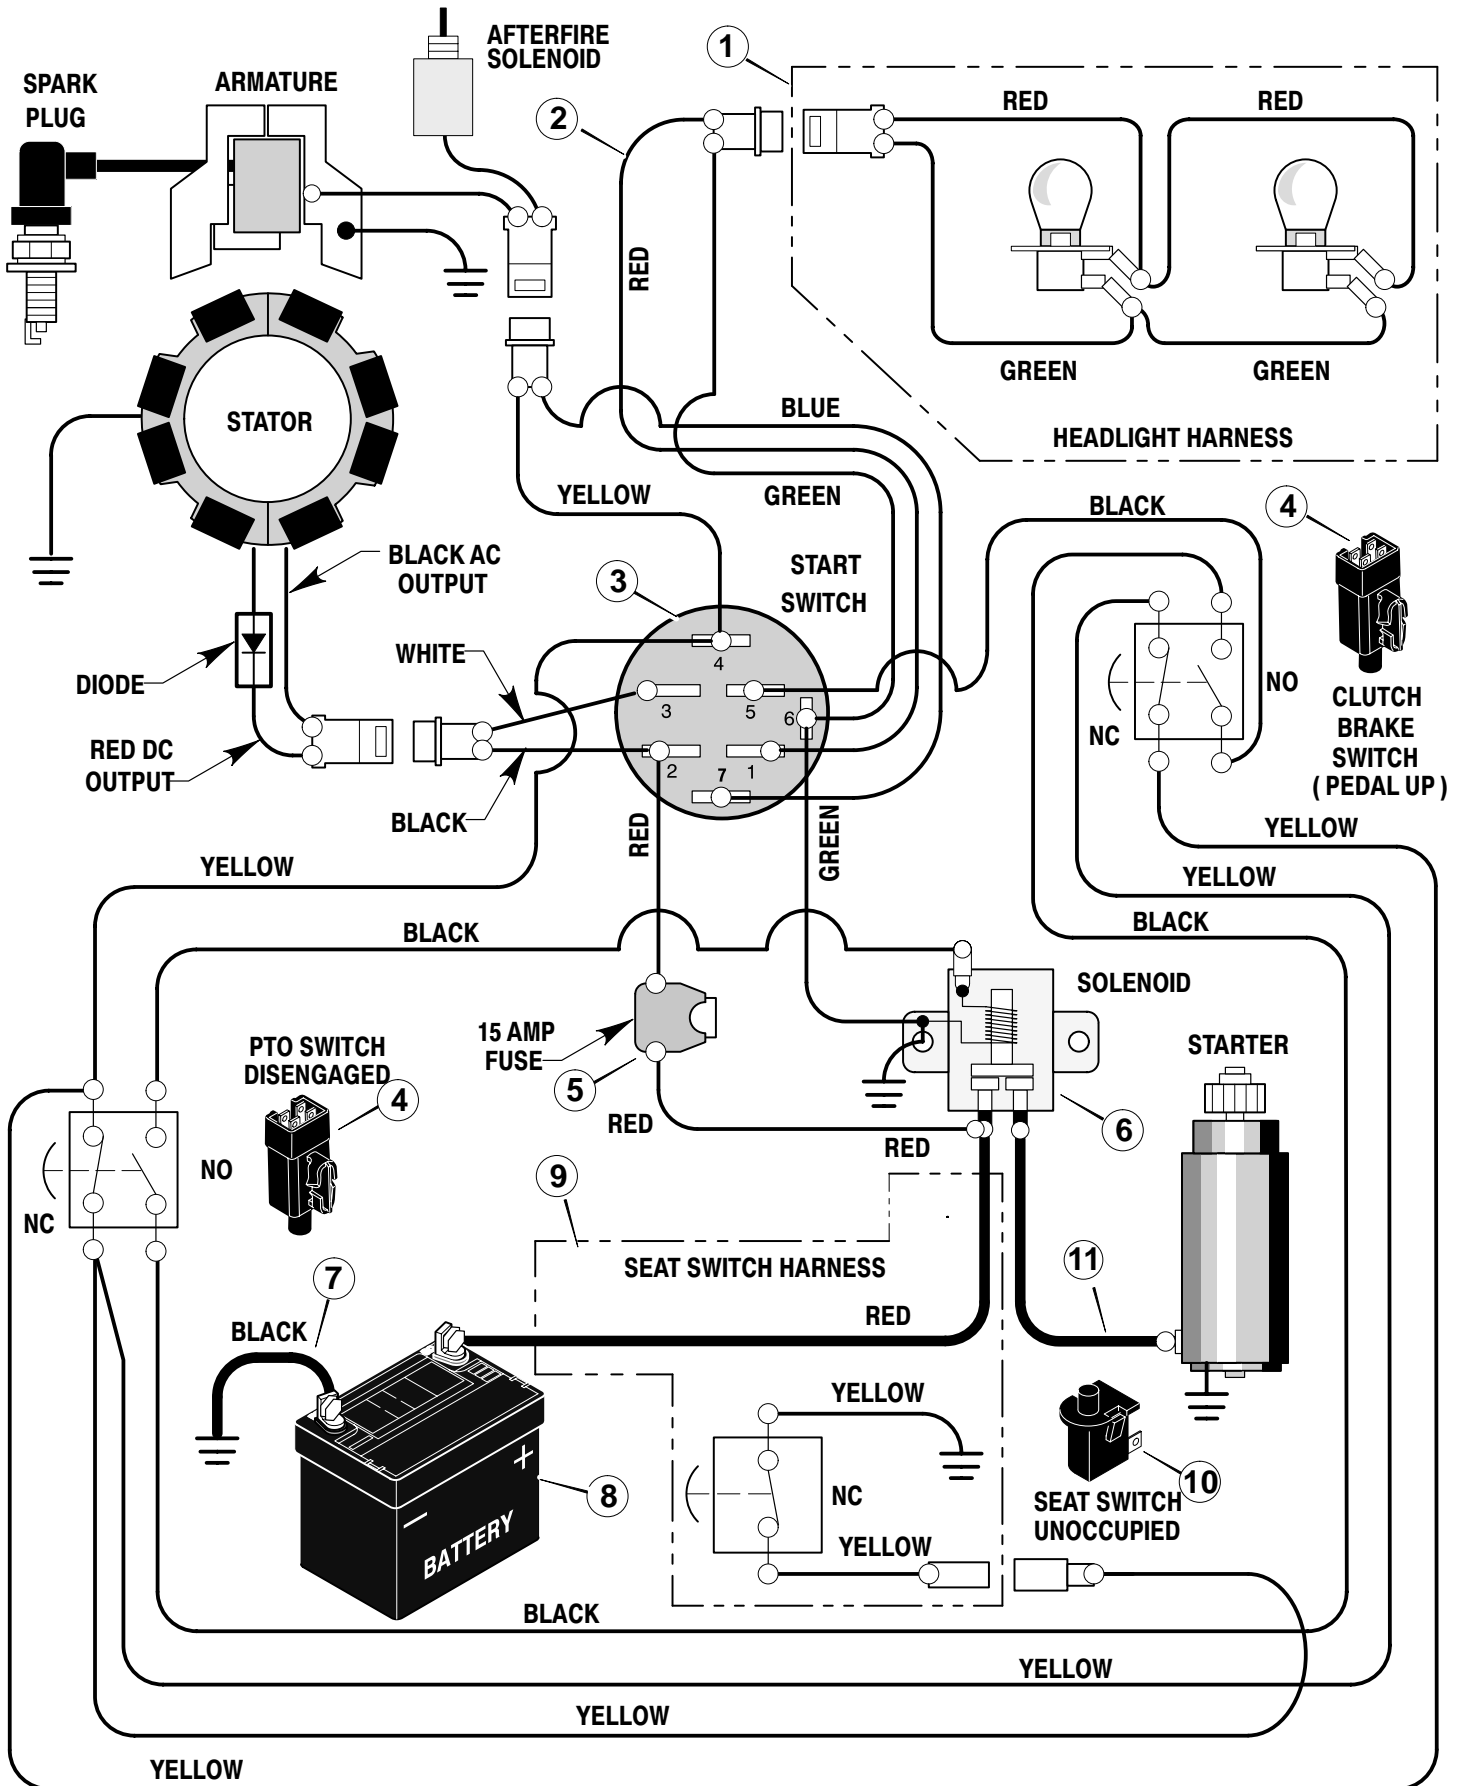

* Includes Key No. 17, 18, 30, 31, 32, 33, 45, 46, 53, 54, 55, and 56.

MODEL 42588x29A

REPAIR PARTS ENGINE MOUNT

MODEL 42588x29A

REPAIR PARTS ENGINE MOUNT

Key No.	Description	Part No.
1	Fuel Cap	92317
2	Fuel Tank	92342
3	Hose Clamp	95197
4	Fuel Line	23717
5	Hose Clamp	95197
6	Screw	26x201
7	Plate, Engine	94006E700
8	Throttle Control	91989
9	Engine	—
10	Bolt, Engine Mount	25x7
11	Stack Pulley Assembly	94407 Z
12	Lockwasher	19x35
13	Bolt, Hex	1x140
14	Washer	17x170
15	Screw	26x249
21	Guide, Belt	93349
22	Nut, Flange	15x79Z
23	Guide, Belt	94066
27	Spacer	93077
28	Pipe, Exhaust	92855
29	Clamp	92558
30	Shield, Heat	92550
31	Screw	26x263

MODEL 42588x29A

REPAIR PARTS ELECTRICAL SYSTEM

MODEL 42588x29A

REPAIR PARTS ELECTRICAL SYSTEM

Key No.	Description	Part No.
1	Harness, Light Wire	250x68
	Socket, Light	92372
	Bulb, Light	90084
2	Harness, Chassis Wire	250x69
3	Switch, Ignition	92556
	Key, Ignition	20729
	Nut, Hex	91489
	Cap, Ignition	91488
4	Switch, Limit	94136
5	Fuse	54212
	Holder, Fuse	407078
6	Solenoid	94613
	Screw, Mounting	26x229
	Locknut	15x116
7	Cable, Battery Ground	24x32
	Screw, Ground Cable	26x213
8	Battery	21075
	Bolt, Carriage	2x82
	Wingnut	14x79
9	Harness, Seat Switch Wire	250x67
10	Switch, Seat Sensor	94159
11	Cable	24x31