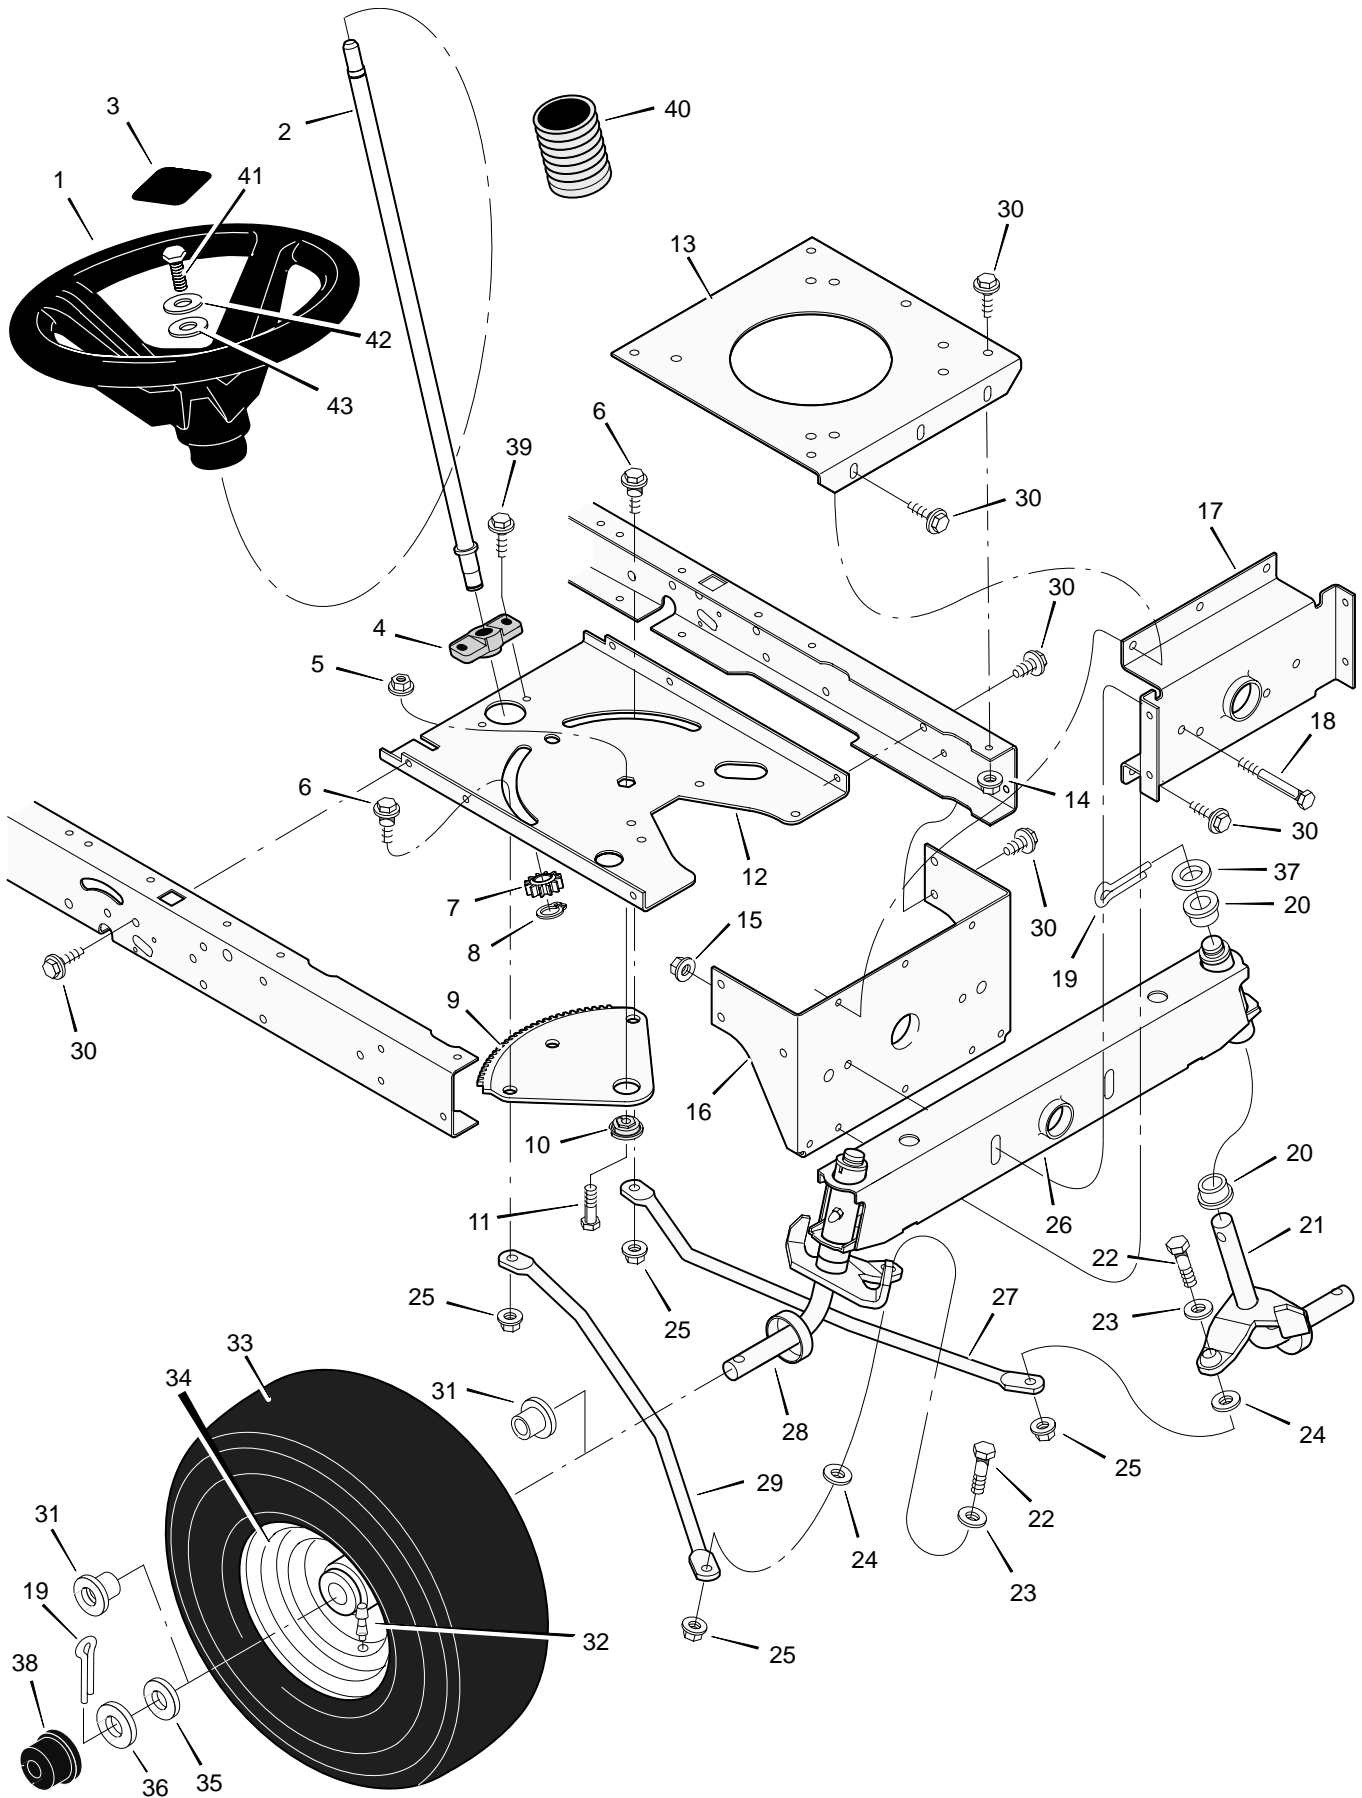

MODEL 42588x29A

REPAIR PARTS STEERING

MODEL 42588x29A

REPAIR PARTS STEERING

Key No.	Description	Part No.	Key No.	Description	Part No.
1	Wheel, Steering	95336	23	Washer	17x104
2	Post, Steering	94520	24	Washer	17x53 Z
3	Insert, Steering Wheel	95338	25	Nut, Flange	15x84
4	Bearing	94124	26	Axle Assembly	94012E700
5	Nut, Flange	15x113	27	Drag Link, Left	94021E700
6	Bolt, Shoulder	9x57	28	Spindle Assembly, Right	94575E700
7	Gear, Pinion	94122E700	29	Drag Link, Right	94020E700
8	Ring, Snap	11x25	30	Screw	26x249
9	Gear, Sector	94121E700	31	Bearing, Wheel	91334
10	Bearing	94123	32	Stem, Valve	24373
11	Bolt	1x84	33	Tire *	91912
12	Plate, Steering	94003E700	—	Tube	407924
13	Plate, Engine	94006E700	34	Wheel and Tire Assembly	94579-601
14	Nut, Flange	15x88	35	Washer	17x195
15	Nut, Flange	15x118	36	Washer	17x192
16	Bracket, Hanger	94013E700	37	Washer	17x113
17	Axle, Hanger	94007E700	38	Hub Cap	94618
18	Bolt	1x146	39	Screw	26x267
19	Pin, Cotter	30x49	40	Bellows	54789
20	Bearing	92527	41	Bolt	1x158
21	Spindle Assembly, Left	94576E700	42	Lockwasher	18x32
22	Bolt	1x111	43	Washer	17x146 Z

* When you order a tire, make sure to give the brand name of the tire so that the tread pattern on the tire will match.