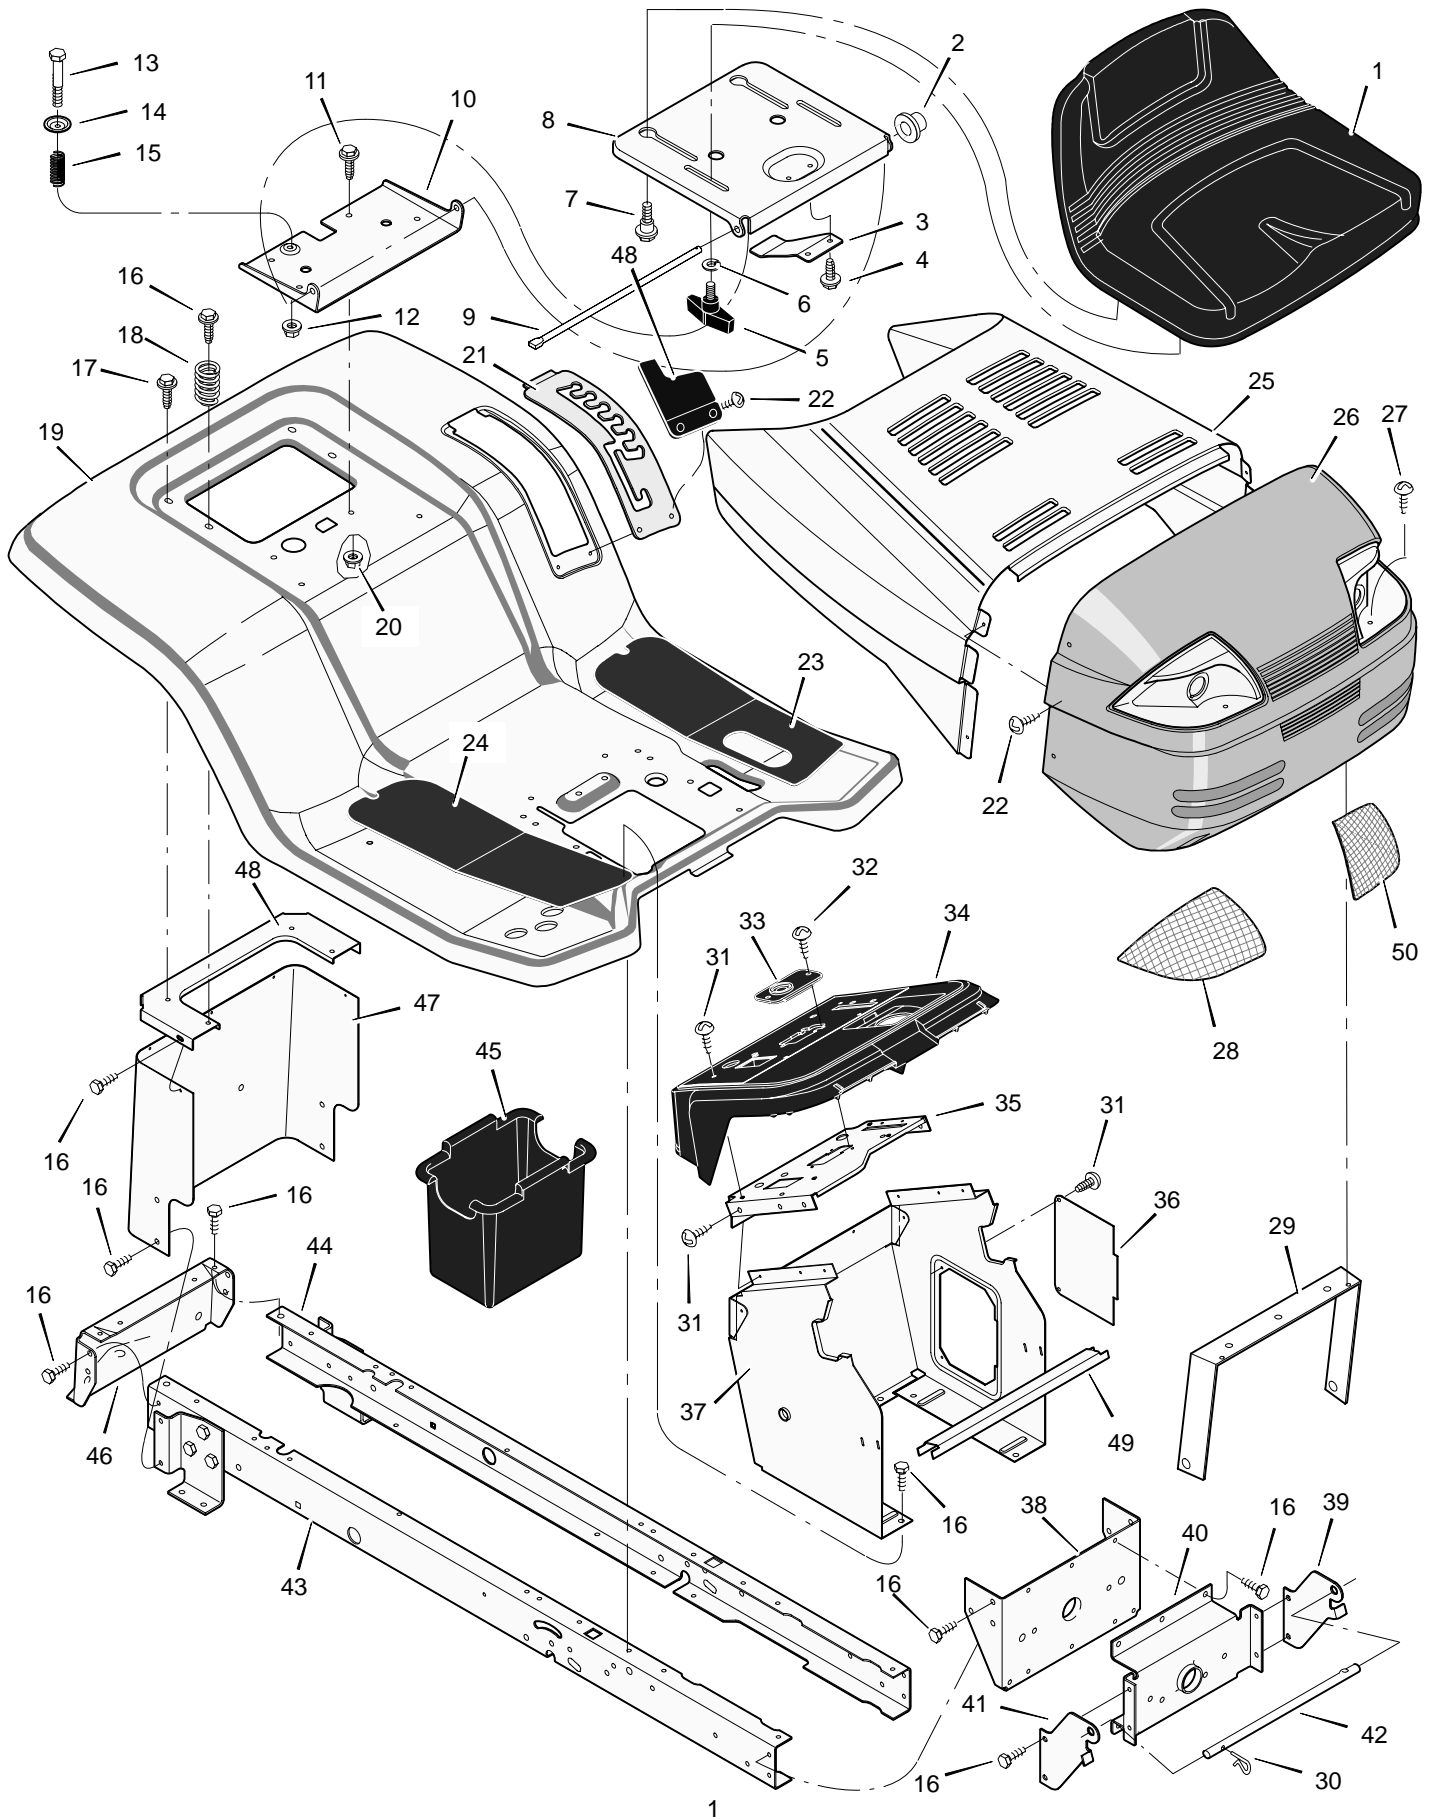

MODEL 42571x14A

REPAIR PARTS CHASSIS & HOOD

MODEL 42571x14A

REPAIR PARTS CHASSIS & HOOD

Key No.	Description	Part No.	Key No.	Description	Part No.
1	Seat	94163	27	Screw	26x239
2	Cap, Push On	28x23	28	Lens, Right	92539
3	Spring	94057	29	Brace, Grille	92541
4	Screw	26x229	30	Pin, Hair	31x4
5	Bolt, Wing	94160	31	Screw	26x270
6	Washer	17x47Z	32	Screw	26x238
7	Bolt, Shoulder	9x56	33	Bearing, Steering	94219
8	Support, Seat	94154E700	34	Dash	94223
9	Rod, Pivot	94156 Z	35	Plate, Dash	94221E700
10	Bracket, Pivot	94153E700	36	Panel, Access	93007E700
11	Bolt	1x45	37	Support, Dash	95082E700
12	Nut	15x89	38	Bracket, Rear Hanger	94013E700
13	Bolt, Shoulder	9x55	39	Support, Left Grille	690544E700
14	Washer	94155Z	40	Axle, Hanger	94007E700
15	Spring	164x31	41	Support, Right Grille	690543E700
16	Screw	26x249	42	Rod, Pivot	93137Z
17	Screw	26x263	43	Frame, Right	690206E700
18	Spring	164x30	44	Frame, Left	690207E700
19	Deck, Seat	94150E700	45	Container, Battery	690424
20	Nut	15x88	46	Plate, Hitch	94002E700
21	Plate, Index	94194E700	47	Plate, Rear	690218E700
22	Screw	9x47	48	Cover, Lift	94680
23	Mat, Left	94109	49	Channel	95081E700
24	Mat, Right	94108	50	Lens, Left	92540
25	Hood	93215E700	—	Instruction Book & Parts List	F-000803L
26	Grille Assembly (Includes Lens)	92542