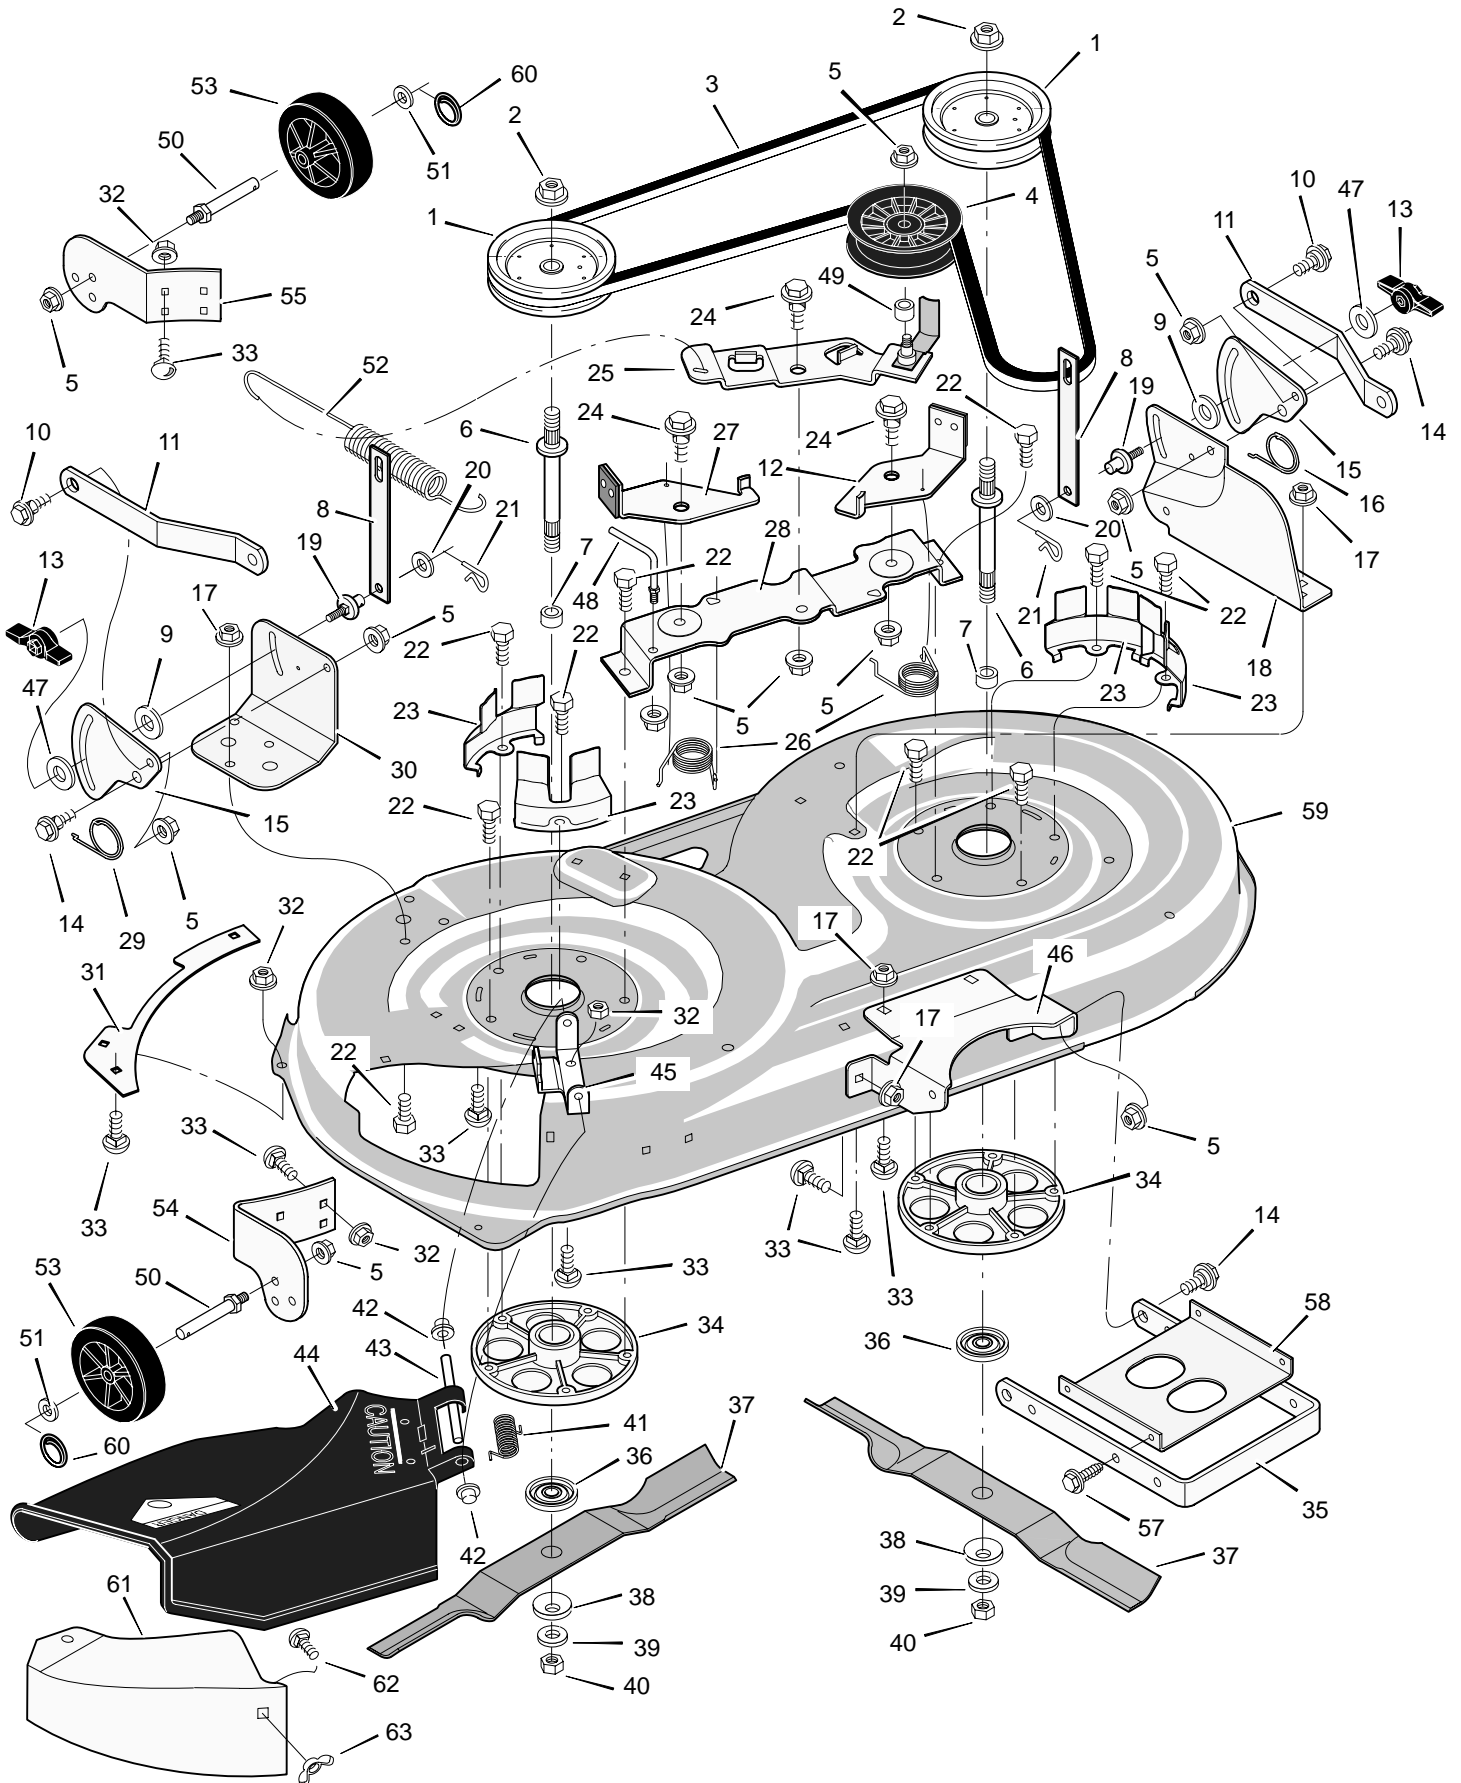

MODEL 42571x14A

REPAIR PARTS MOWER HOUSING

MODEL 42571x14A

REPAIR PARTS MOWER HOUSING

Key No.	Description	Part No.	Key No.	Description	Part No.
1	Pulley, Jackshaft	94199	33	Bolt, Carriage	2x53
2	Nut, Hex	15x121	34	Mandrell Housing	92574
3	Belt, Mower Drive	37x88	35	Bracket, Suspension	94058E700
4	Pulley, Idler	690387	36	Adapter, Blade	92466
5	Nut, Flange	15x84	37	Blade	95100E701
6	Jackshaft	94129	38	Washer	17x166
7	Spacer	94130	39	Washer	17x165
8	Link, Lift	690212E700	40	Nut	15x100
9	Pad, Friction	94137	41	Spring	166x4
10	Bolt, Shoulder	9x52	42	Cap, Push On	28x23
11	Bracket, Suspension	94055E700	43	Rod, Deflector	94957 Z
12	Pad Assembly, Left Brake	94049E700	44	Deflector Assembly	94707 SE
13	Knob	94068	45	Bracket, Deflector Hinge	94956E700
14	Bolt, Shoulder	9x51	46	Bracket, Front Hanger	94686E700
15	Plate, Suspension	94128E700	47	Washer	17x45 Z
16	Spring	166x43	48	Guide, Belt	94781
17	Nut, Flange	15x79	49	Spacer	690369
18	Bracket, Suspension	94192E700	50	Bolt, Axle	94025
19	Pin, Hanger	94194	51	Washer	17x91 Z
20	Washer	17x103	52	Spring, Extension	165x119
21	Pin, Hair	31x4	53	Wheel, Gage	92683
22	Bolt	25x7	54	Bracket, Right Wheel	92422E700
23	Cover, Pulley	94051E700	55	Bracket, Left Wheel	92423E700
24	Bolt, Shoulder	9x39	57	Screw	26x249
25	Arm, Idler	690408E700	58	Stiffener	94604E700
26	Spring	166x41	59	Housing, Blade *	94814E700
27	Pad Assembly, Right Brake	94047E700	60	Ring, Locking	31x11
28	Bracket, Brake	94193E700	1-60	Complete Mower Housing Assembly	776007
29	Spring	166x42	61	Plate, Mulcher	95080E700
30	Bracket, Suspension	94191E700	62	Bolt, Carriage	2x64
31	Plate	92426E700	63	Wingnut	14x86
32	Nut, Flange	15x88			

* Includes Key No. 17, 18, 30, 31, 32, 33, 45, 46, 53, 54, 55, and 56.