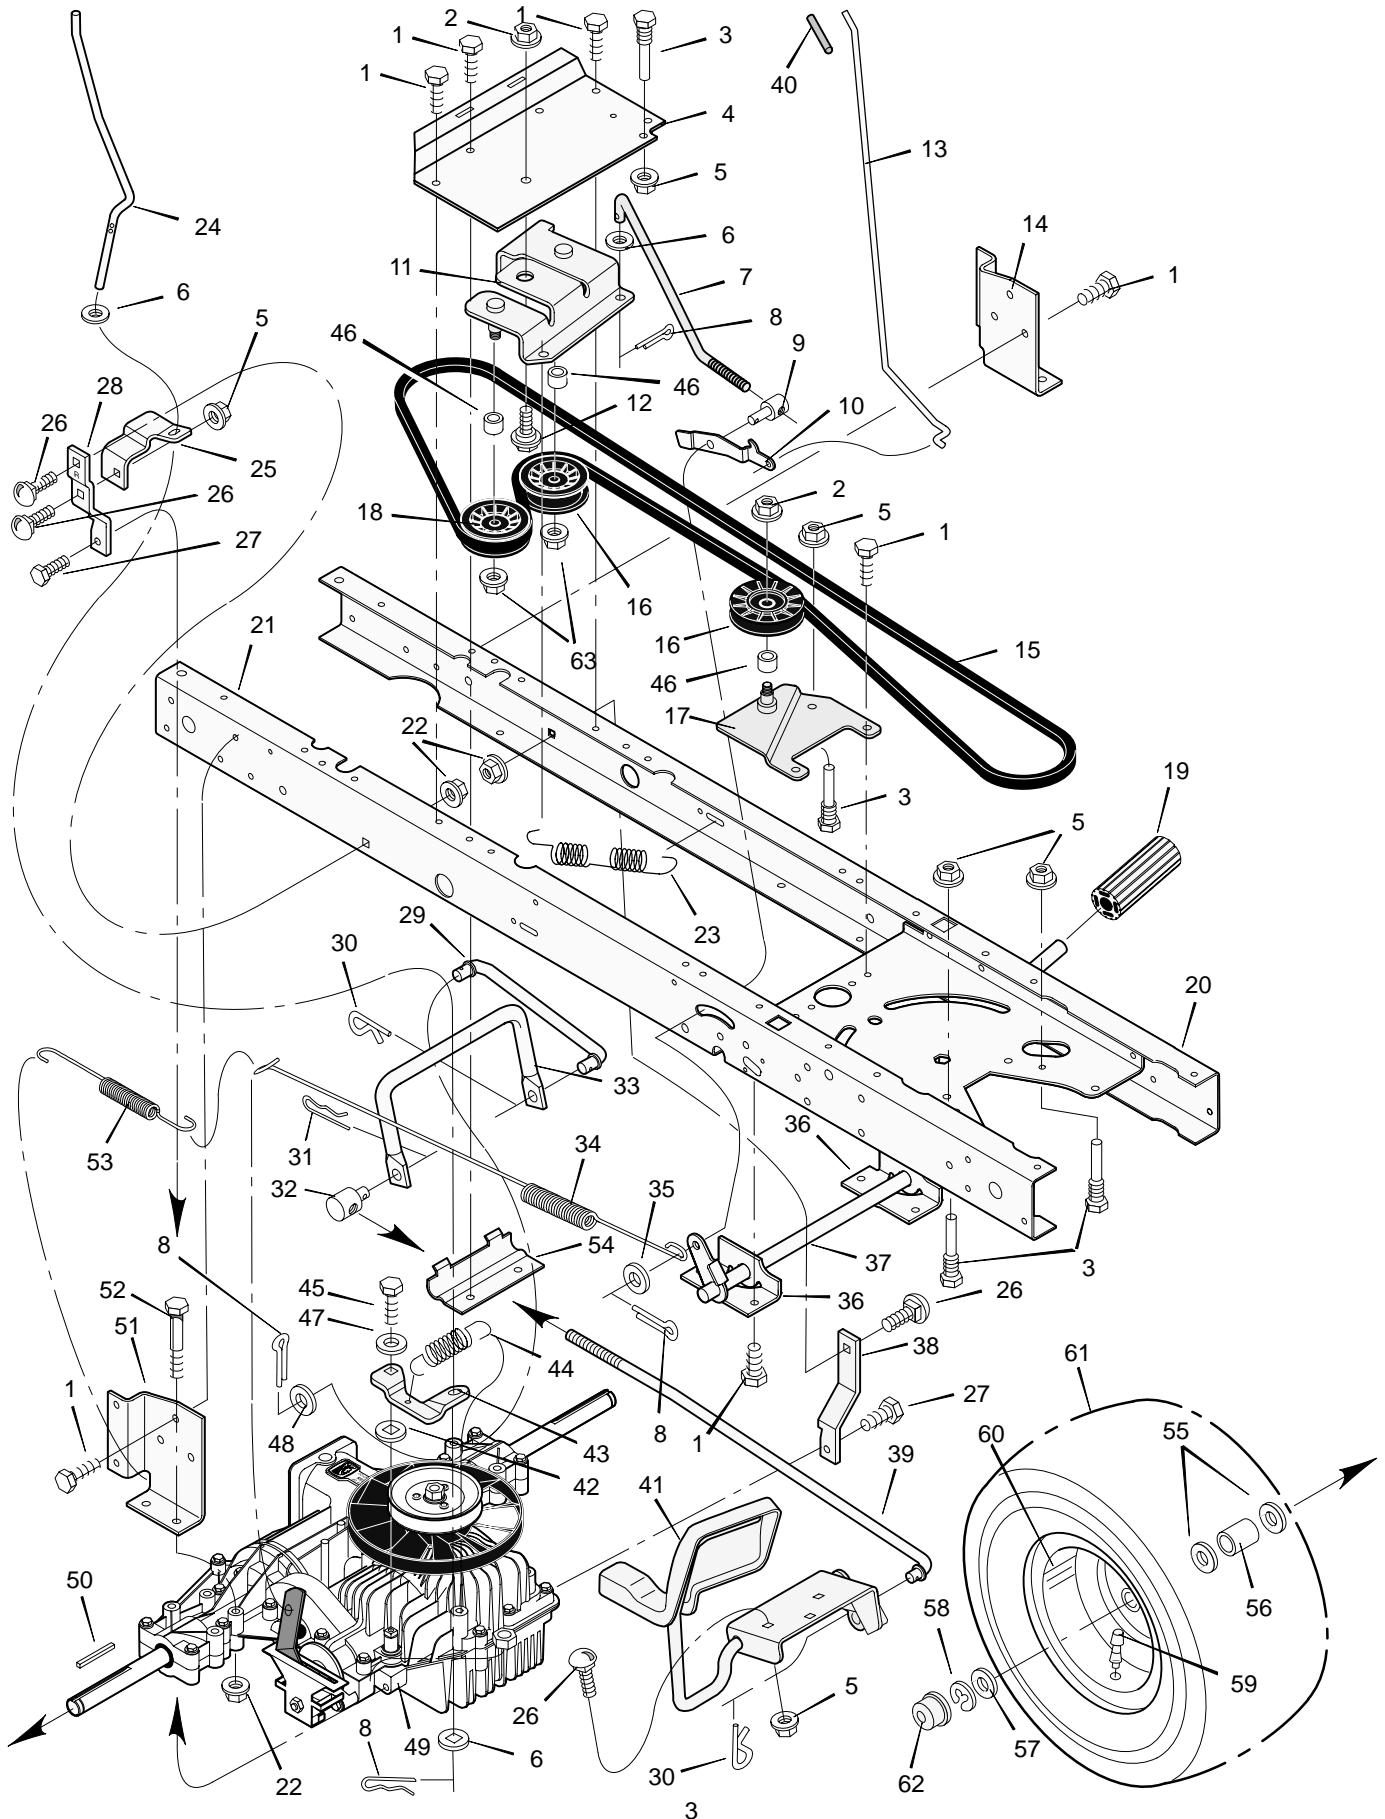

MODEL 42571x14A

REPAIR PARTS MOTION DRIVE

MODEL 42571x14A

REPAIR PARTS MOTION DRIVE

Key No.	Description	Part No.	Key No.	Description	Part No.
1	Screw	26x249	33	Rod, Yoke	94425E700
2	Nut, Flange	15x84	34	Spring, Extension	165x115
3	Guide, Belt	93349	35	Washer	17x169
4	Bracket, Idler	94431E700	36	Bracket, Pivot	94035E700
5	Locknut	15x79	37	Lever, Clutch/Brake	94038E700
6	Washer	17x47 Z	38	Strap, Left Torque	94433E700
7	Rod, Clutch	94417 Z	39	Rod, Link	94424 Z
8	Pin, Cotter	30x20	40	Grip	91079
9	Adjuster	94815	41	Pedal, Speed Control	690013E700
10	Latch, Parking Brake	94045 Z	42	Washer	17x148
11	Bracket Assembly, Idler	690517 Z	43	Arm, Disconnect	94430 Z
12	Bolt, Shoulder	9x39	44	Spring	165x112
13	Rod, Parking Brake	95005 Z	45	Bolt	6x105
14	Bracket, Transaxle	94185E700	46	Spacer	690369
15	Belt	37x61	47	Washer	17x38
16	Pulley, Idler	690409	48	Washer	17x169
17	Arm Assembly, Idler	94409 Z	49	Transaxle * *	* *
18	Pulley, Idler	690410	50	Key, Square	21553
19	Pedal	21544	51	Bracket, Right Transaxle	94184E700
20	Frame, Left	690207E700	52	Bolt	1x155
21	Frame, Right	690206E700	53	Spring, Extension	165x92
22	Nut, Flange	15x88	54	Clamp, Transaxle	94434E700
23	Spring, Extension	165x142	55	Washer	17x160
24	Rod, Disconnect	94428 Z	56	Spacer	690554 Z
25	Bracket, Disconnect	94429E700	57	Washer	17x195
26	Bolt, Carriage	2x53	58	E-Ring	11x3
27	Screw	26x216	59	Valve Stem	24373
28	Strap, Right Torque	94432E700	60	Wheel & Tire Assembly	92511-601
29	Rod, Link	94426 Z	61	Tire *	407926
30	Pin, Hair	31x4	—	Tube	407049
31	Pin, Hair	31x6	62	Cap, Hub	94618
32	Nut, Adjuster	92132	63	Nut	15x98

* When you order a tire, make sure to give the brand name of the tire so that the tread pattern on the tire will match.

** For information on Replacement Parts see the Central Parts Distributor in your area.