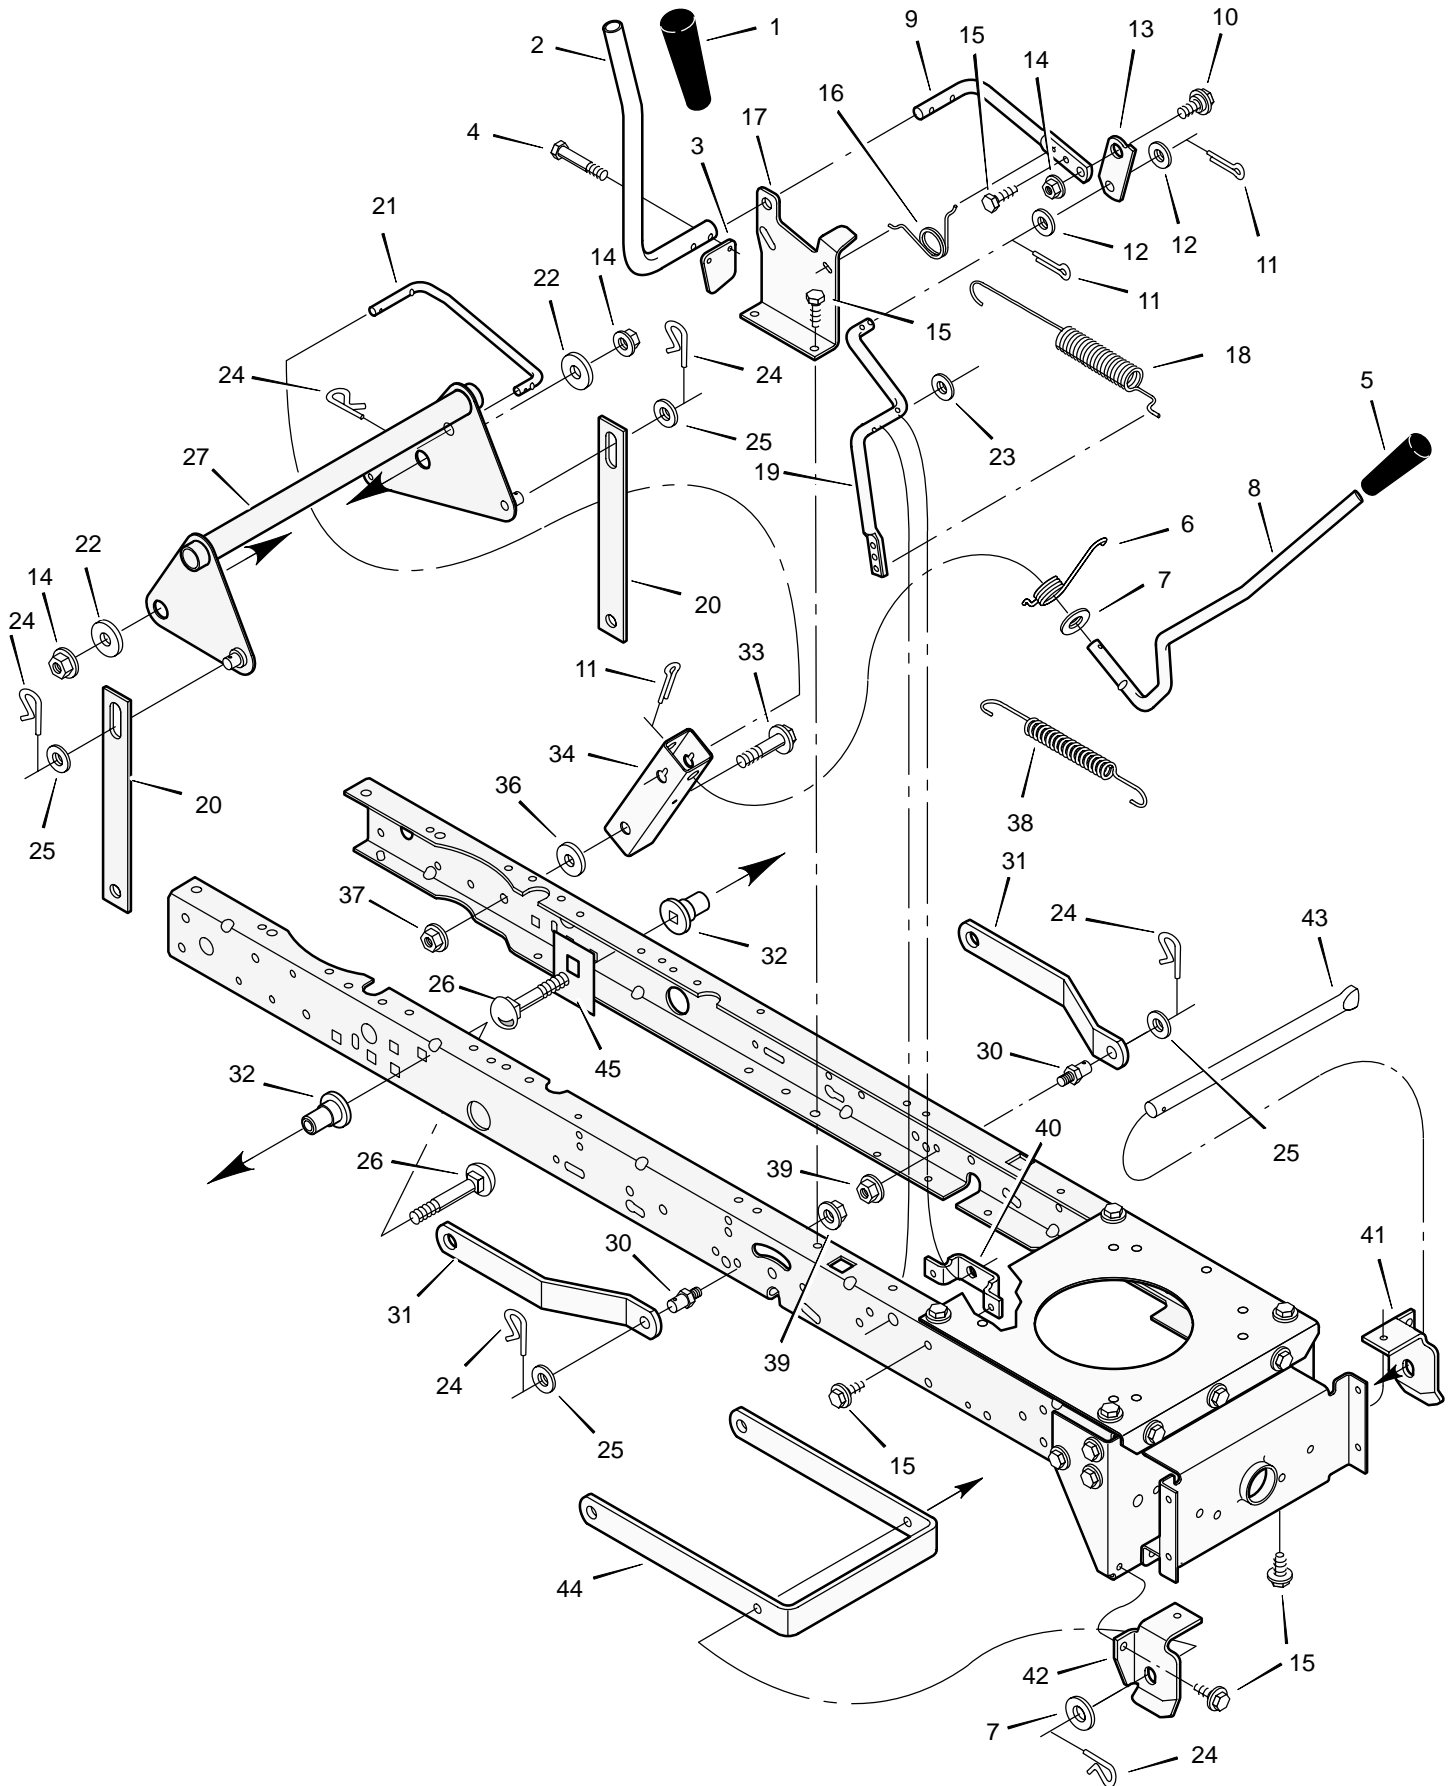

MODEL 42571x14A

REPAIR PARTS MOWER HOUSING SUSPENSION

MODEL 42571x14A

REPAIR PARTS MOWER HOUSING SUSPENSION

Key No.	Description	Part No.	Key No.	Description	Part No.
1	Grip	92698	22	Washer	17x168
2	Handle, PTO	94100 Z	23	Washer	17x57
3	Pad, Switch	94022 Z	24	Pin, Hair	31x4
4	Bolt	25x3	25	Washer	17x91 Z
5	Grip	92697	26	Bolt, Carriage	2x85
6	Spring	166x40	27	Lever Assembly, Lift	690363E700
7	Washer	17x103	30	Pin	94067
8	Lever, Lift	690533	31	Bracket, Rear Suspension	94055E700
9	Lever, PTO	94017 Z	32	Spacer, Lifter	690151
10	Bolt, Shoulder	9x39	33	Bolt, Shoulder	9x53
11	Pin, Cotter	30x20	34	Bracket, Pivot	94015E700
12	Washer	17x102	36	Washer	17x191
13	Link, PTO	94004 Z	37	Nut, Flange	15x84
14	Nut, Flange	15x84	38	Spring	165x131
15	Screw	26x249	39	Nut, Flange	15x68
16	Spring	166x39	40	Bracket, PTO	94005E700
17	Bracket, PTO	94018E700	41	Hanger, Left Deck	94027E700
18	Spring	165x119	42	Hanger, Right Deck	94026E700
19	Crank, PTO	690394E700	43	Rod, Hanger	94158Z
20	Link, Lift	690212E700	44	Bracket, Suspension	94058E700
21	Link, Lift Handle	690122E700	45	Plate, Stiffening	690389E700