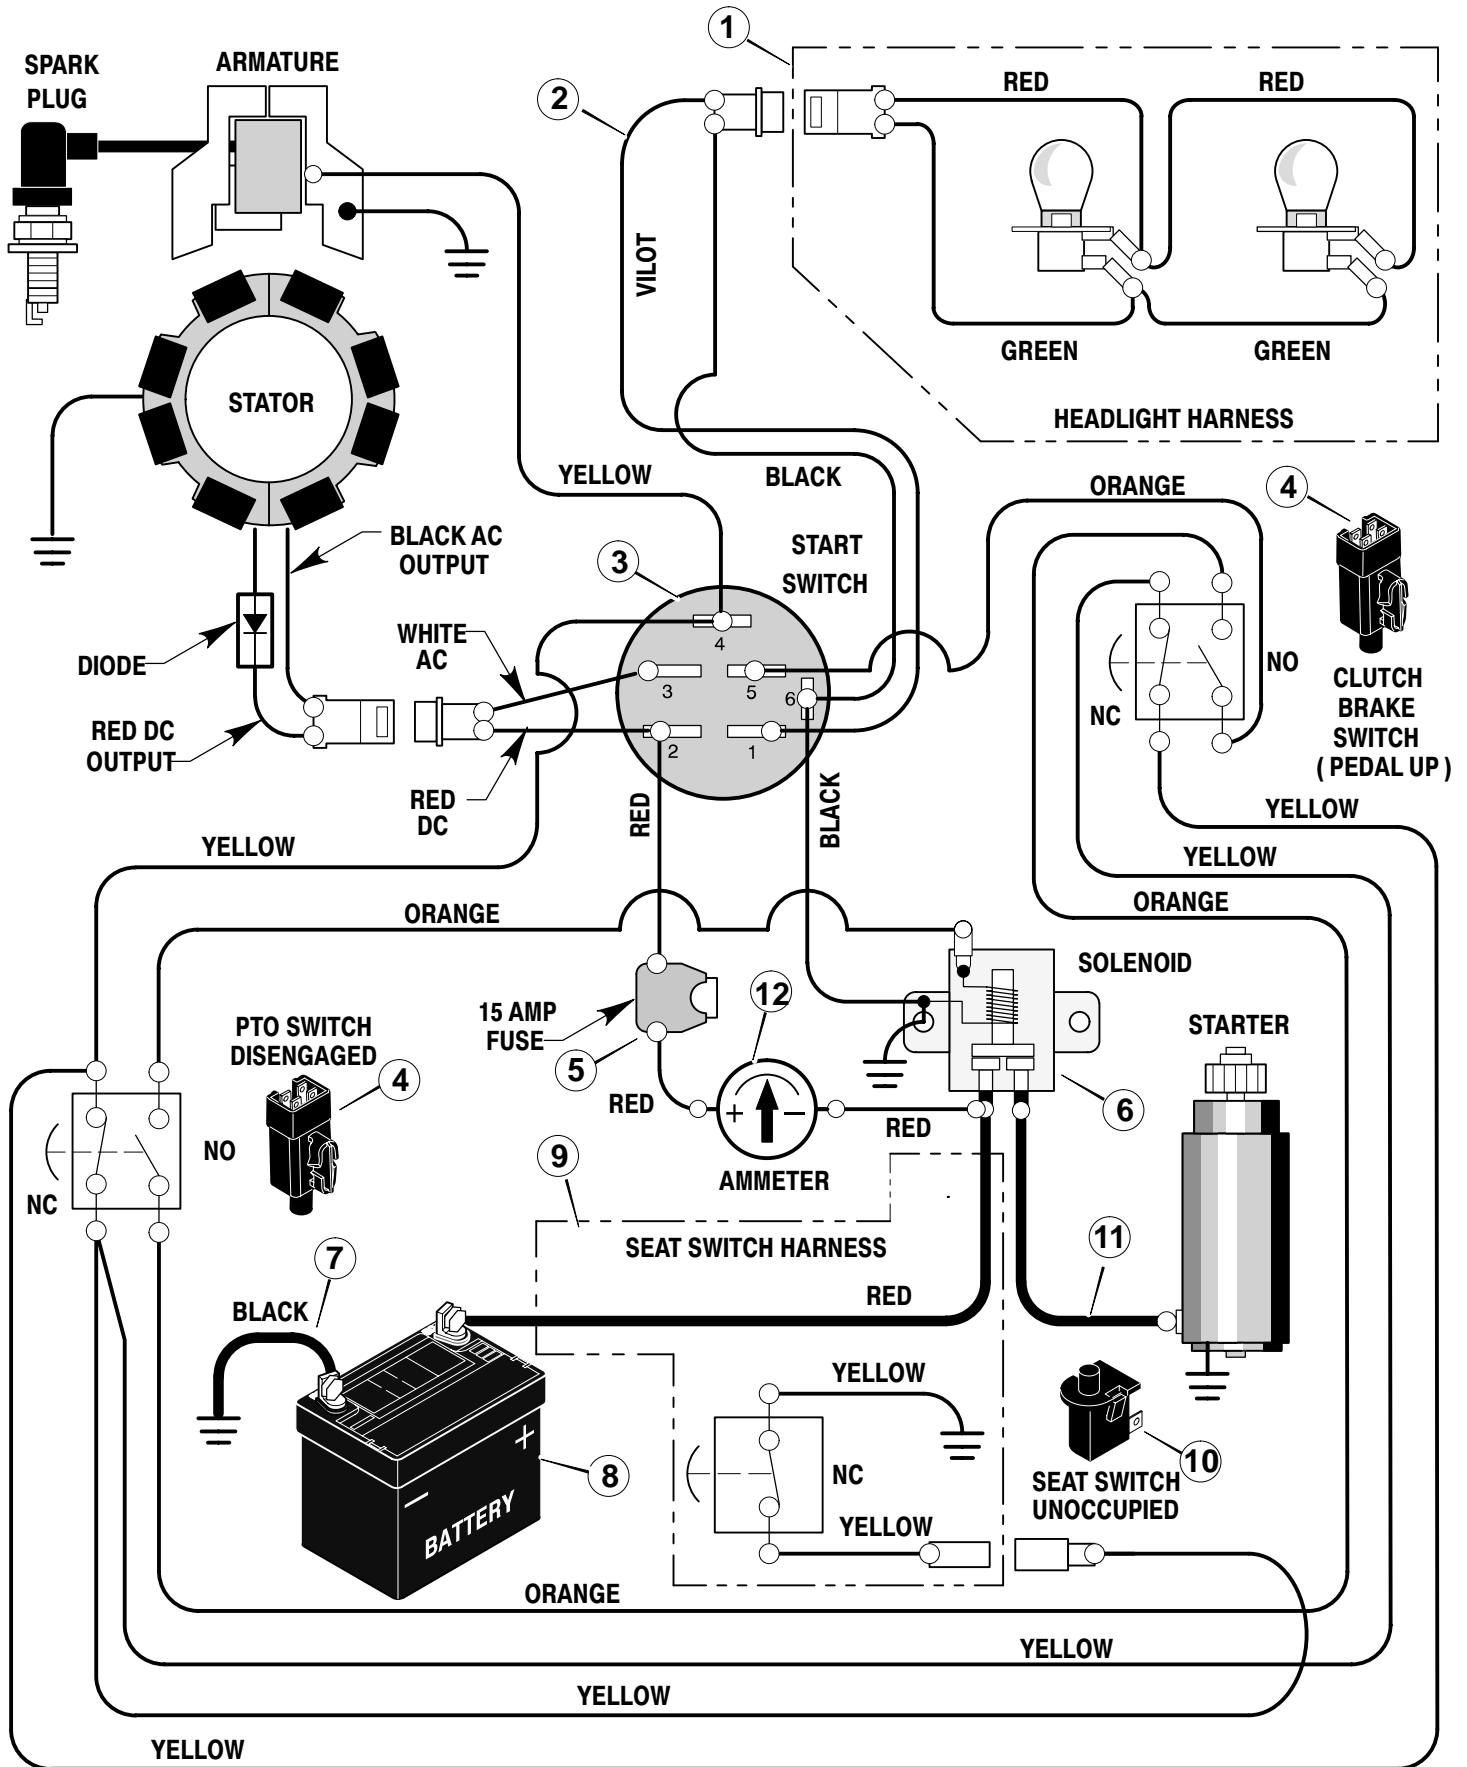

MODEL 42571x14A

REPAIR PARTS ENGINE MOUNT

Key No.	Description	Part No.
1	Fuel Cap	91349
2	Fuel Tank	93148
3	Hose Clamp	95197
4	Fuel Line	23717
5	Hose Clamp	95197
6	Screw	26x201
7	Plate, Engine	94006E700
8	Throttle Control	93165
9	Engine*	—
—	Muffler	95198
—	Gasket, Muffler	95208
—	Liner, Port (Muffler)	95200
10	Bolt, Engine Mount	25x7
11	Stack Pulley Assembly	690440 Z
12	Lockwasher	19x35
13	Bolt, Hex	1x140
14	Washer	17x170
15	Screw	26x249
16	Choke	690401
17	Washer	19x8
18	Nut	15x33
19	Baffle, Front Engine	93188E700
20	Baffle, Rear Engine	93078E700
21	Guide, Belt	94384
22	Nut, Flange	15x79Z
23	Guide, "L" Belt	91797 S
24	Pipe, Oil Drain	92279
25	Cap, Oil Drain	21651
26	Screw	26x253
27	Spacer	93077
28	Screw	25x15

* Parts are available from an Authorized Service Center. See "Engines, Gasoline" or "Gasoline Engines" in the yellow pages of the telephone directory.

MODEL 42571x14A

REPAIR PARTS ELECTRICAL SYSTEM