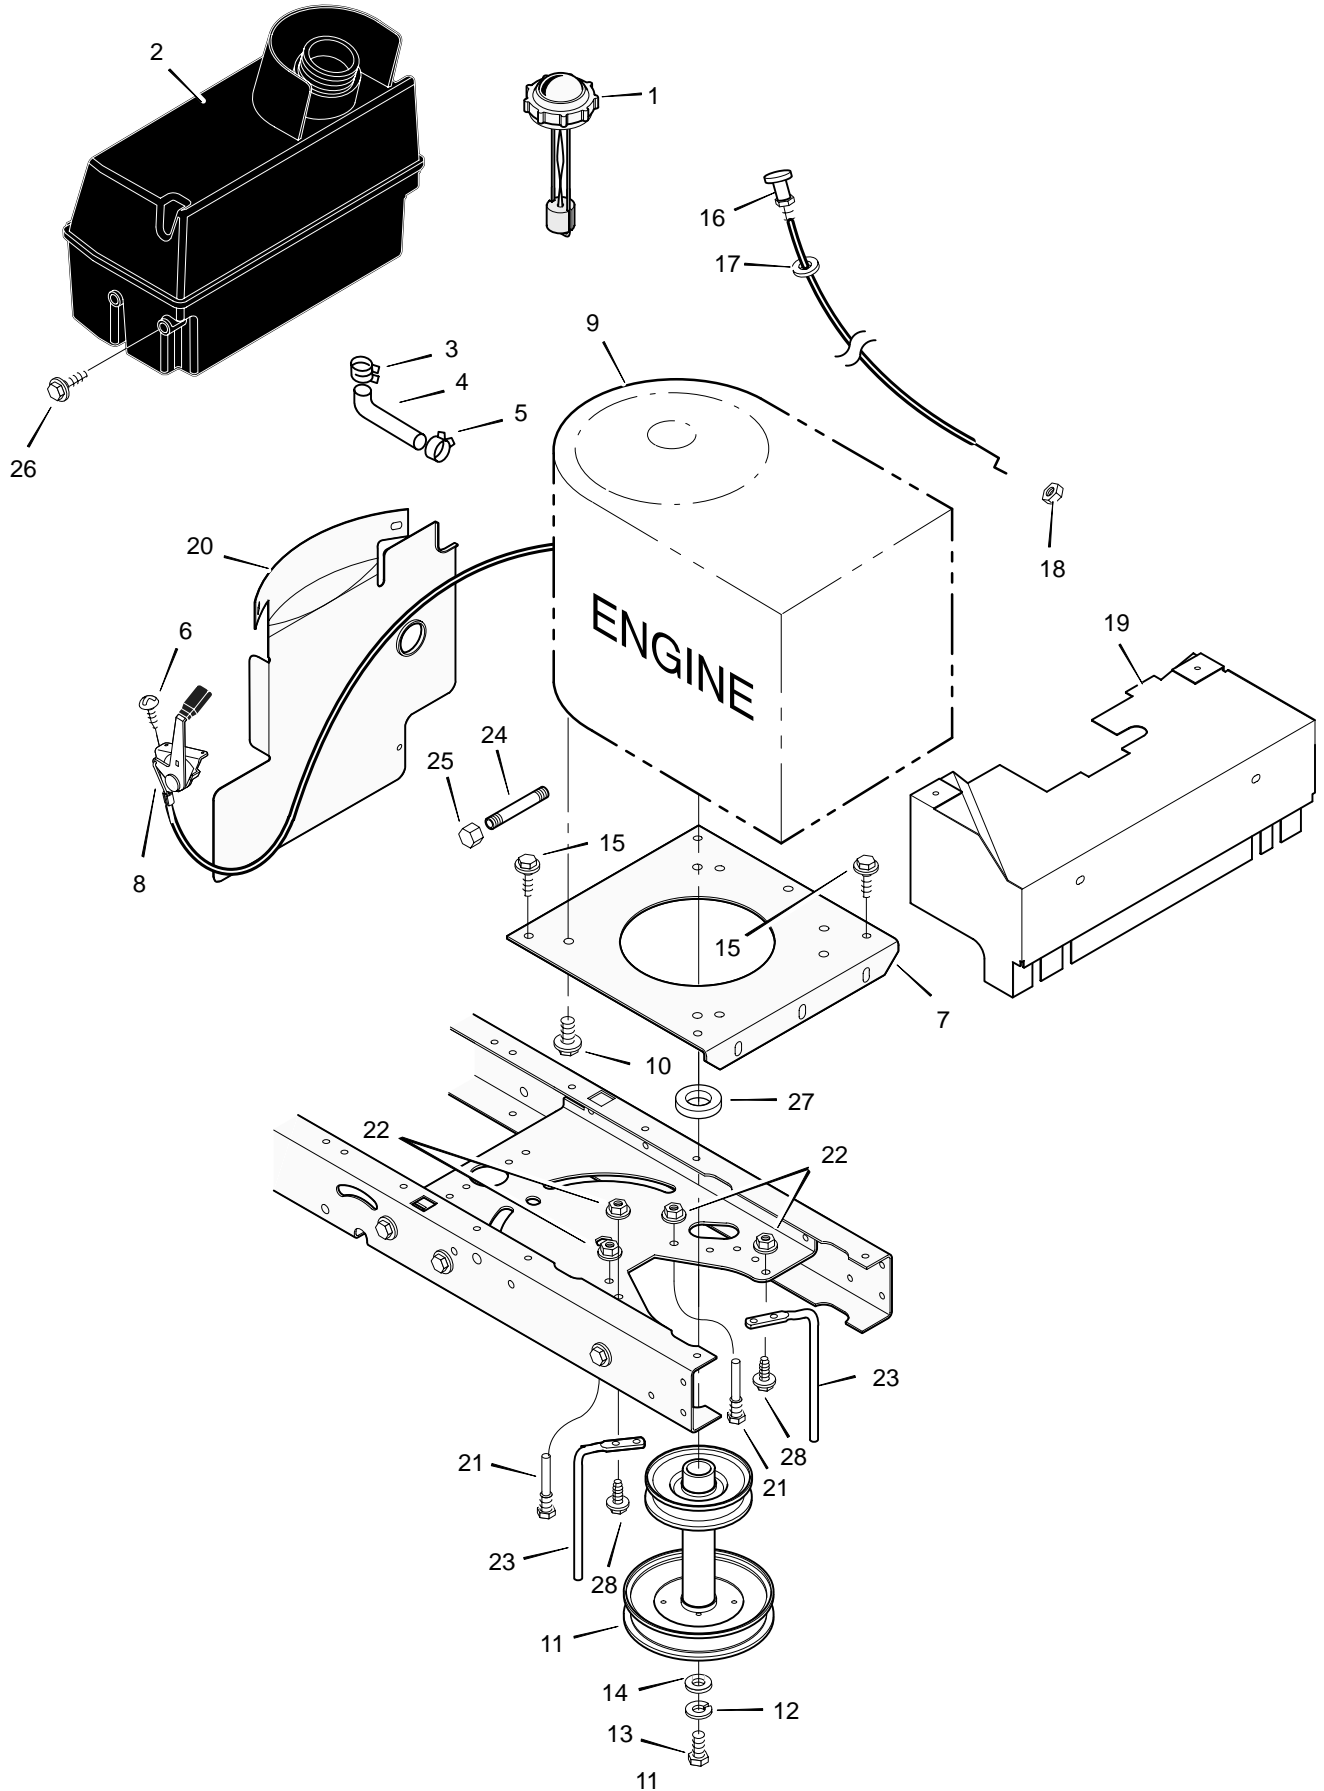

MODEL 42571x14A

REPAIR PARTS ENGINE MOUNT

MODEL 42571x14A

REPAIR PARTS ENGINE MOUNT

Key No.	Description	Part No.
1	Fuel Cap	91349
2	Fuel Tank	93148
3	Hose Clamp	95197
4	Fuel Line	23717
5	Hose Clamp	95197
6	Screw	26x201
7	Plate, Engine	94006E700
8	Throttle Control	93165
9	Engine*	—
—	Muffler	95198
—	Gasket, Muffler	95208
—	Liner, Port (Muffler)	95200
10	Bolt, Engine Mount	25x7
11	Stack Pulley Assembly	690440 Z
12	Lockwasher	19x35
13	Bolt, Hex	1x140
14	Washer	17x170
15	Screw	26x249
16	Choke	690401
17	Washer	19x8
18	Nut	15x33
19	Baffle, Front Engine	93188E700
20	Baffle, Rear Engine	93078E700
21	Guide, Belt	94384
22	Nut, Flange	15x79Z
23	Guide, "L" Belt	91797 S
24	Pipe, Oil Drain	92279
25	Cap, Oil Drain	21651
26	Screw	26x253
27	Spacer	93077
28	Screw	25x15

* Parts are available from an Authorized Service Center. See "Engines, Gasoline" or "Gasoline Engines" in the yellow pages of the telephone directory.