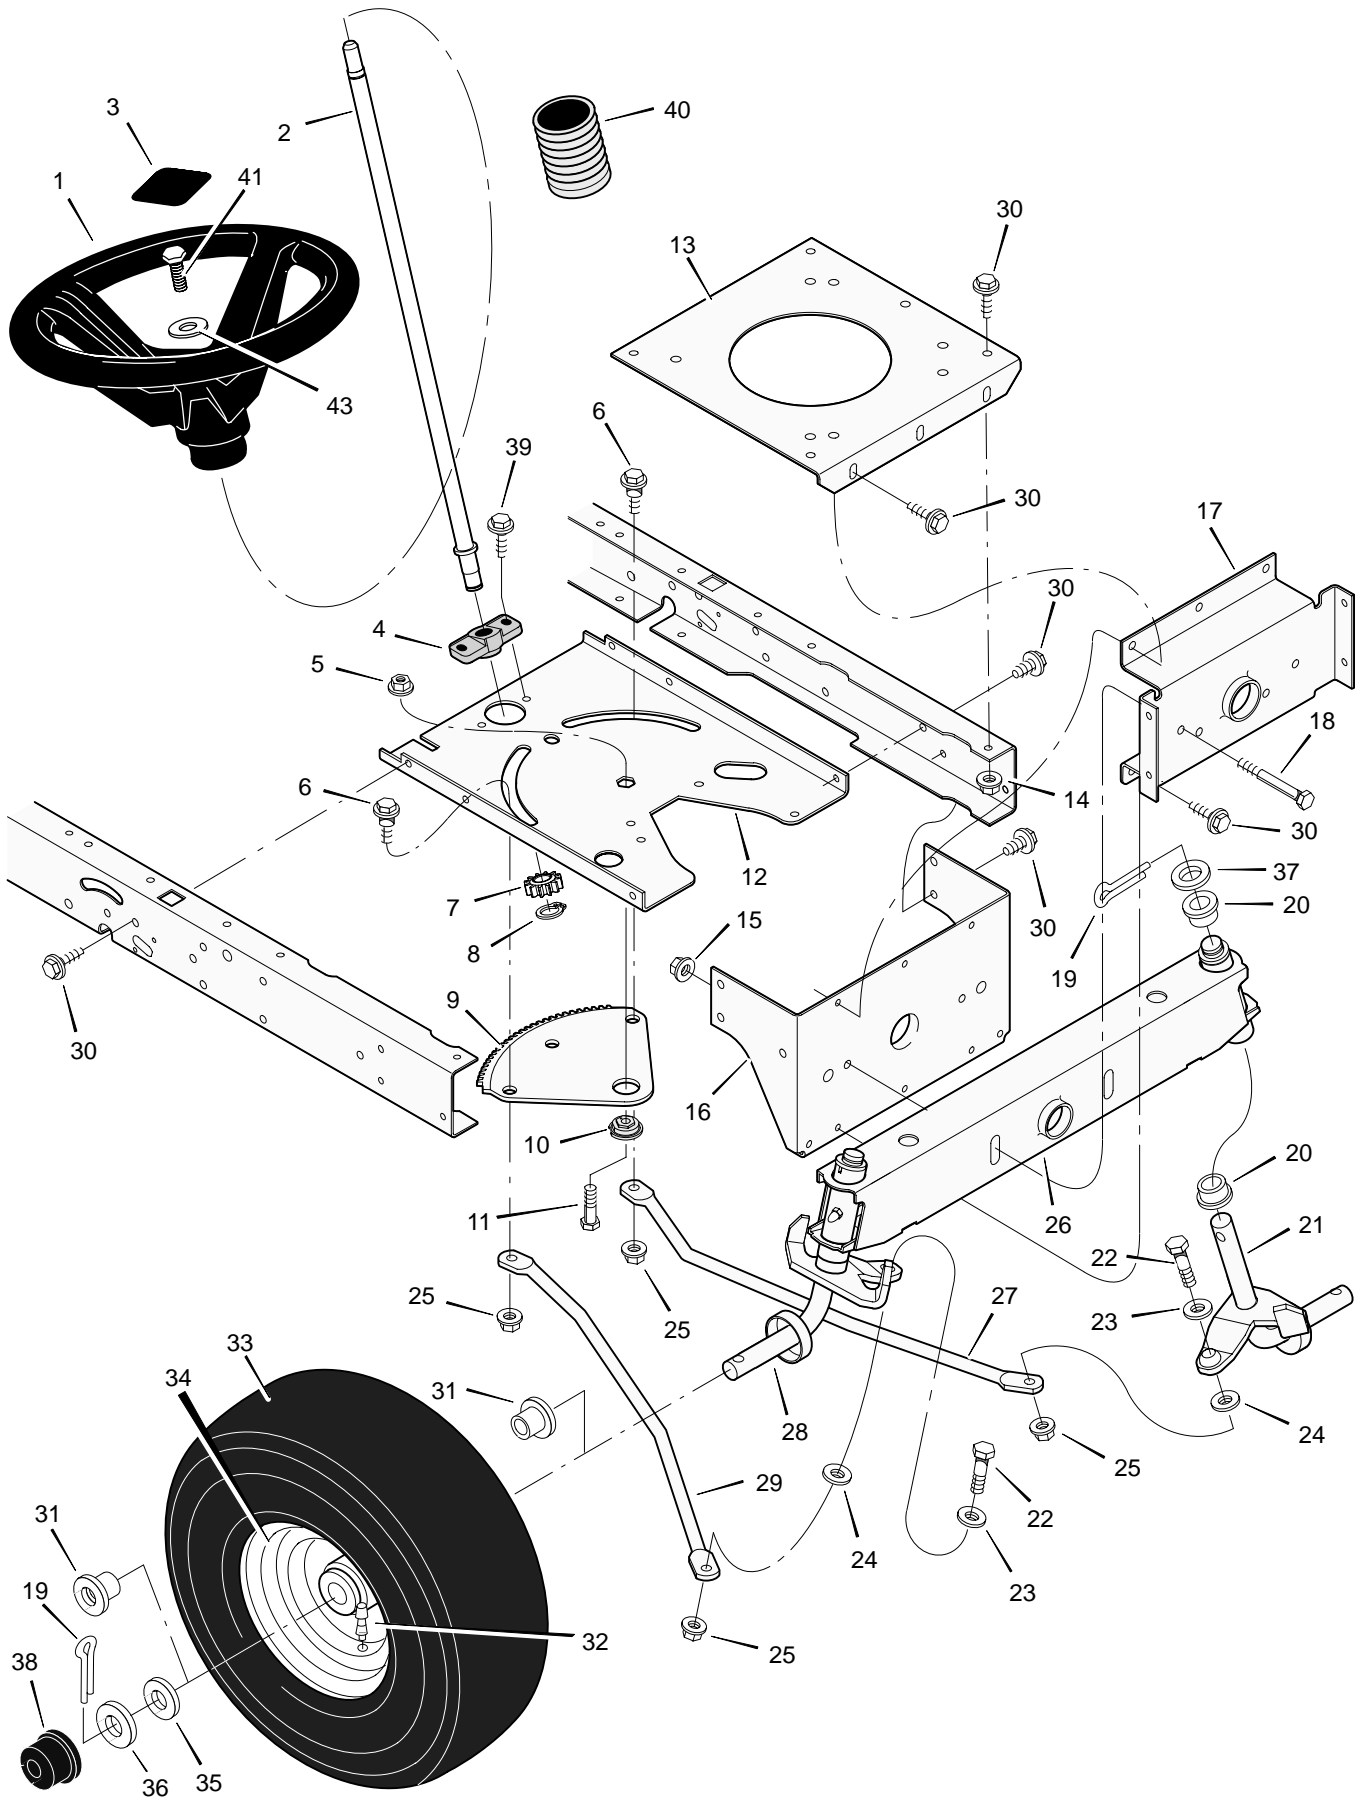

MODEL 42571x14A

REPAIR PARTS STEERING

MODEL 42571x14A

REPAIR PARTS STEERING

Key No.	Description	Part No.	Key No.	Description	Part No.
1	Wheel, Steering	95185	23	Washer	17x104
2	Post, Steering	690626	24	Washer	17x53 Z
3	Insert, Steering Wheel	711326	25	Nut, Flange	15x84
4	Bearing	94124	26	Axle Assembly	690210E700
5	Nut, Flange	15x111	27	Drag Link, Left	95329E700
6	Bolt, Shoulder	9x57	28	Spindle Assembly, Right	94575E700
7	Gear, Pinion	690183	29	Drag Link, Right	95328E700
8	Ring, Snap	11x25	30	Screw	26x249
9	Gear, Sector	94121E700	31	Bearing, Wheel	91334
10	Bearing	94123	32	Stem, Valve	24373
11	Bolt	1x84	33	Tire *	24380
12	Plate, Steering	690551E700	—	Tube	407924
13	Plate, Engine	94006	34	Wheel and Tire Assembly	94581-601
14	Nut, Flange	15x88	35	Washer	17x195
15	Nut, Flange	15x118	36	Washer	17x192
16	Bracket, Hanger	94013E700	37	Washer	17x113
17	Axle, Hanger	94007E700	38	Hub Cap	94618
18	Bolt	1x146	39	Screw	26x267
19	Pin, Cotter	30x49	40	Bellows	92059
20	Bearing	690150	41	Bolt	25x3
21	Spindle Assembly, Left	94576E700	43	Washer	17x146
22	Bolt	1x111			

* When you order a tire, make sure to give the brand name of the tire so that the tread pattern on the tire will match.