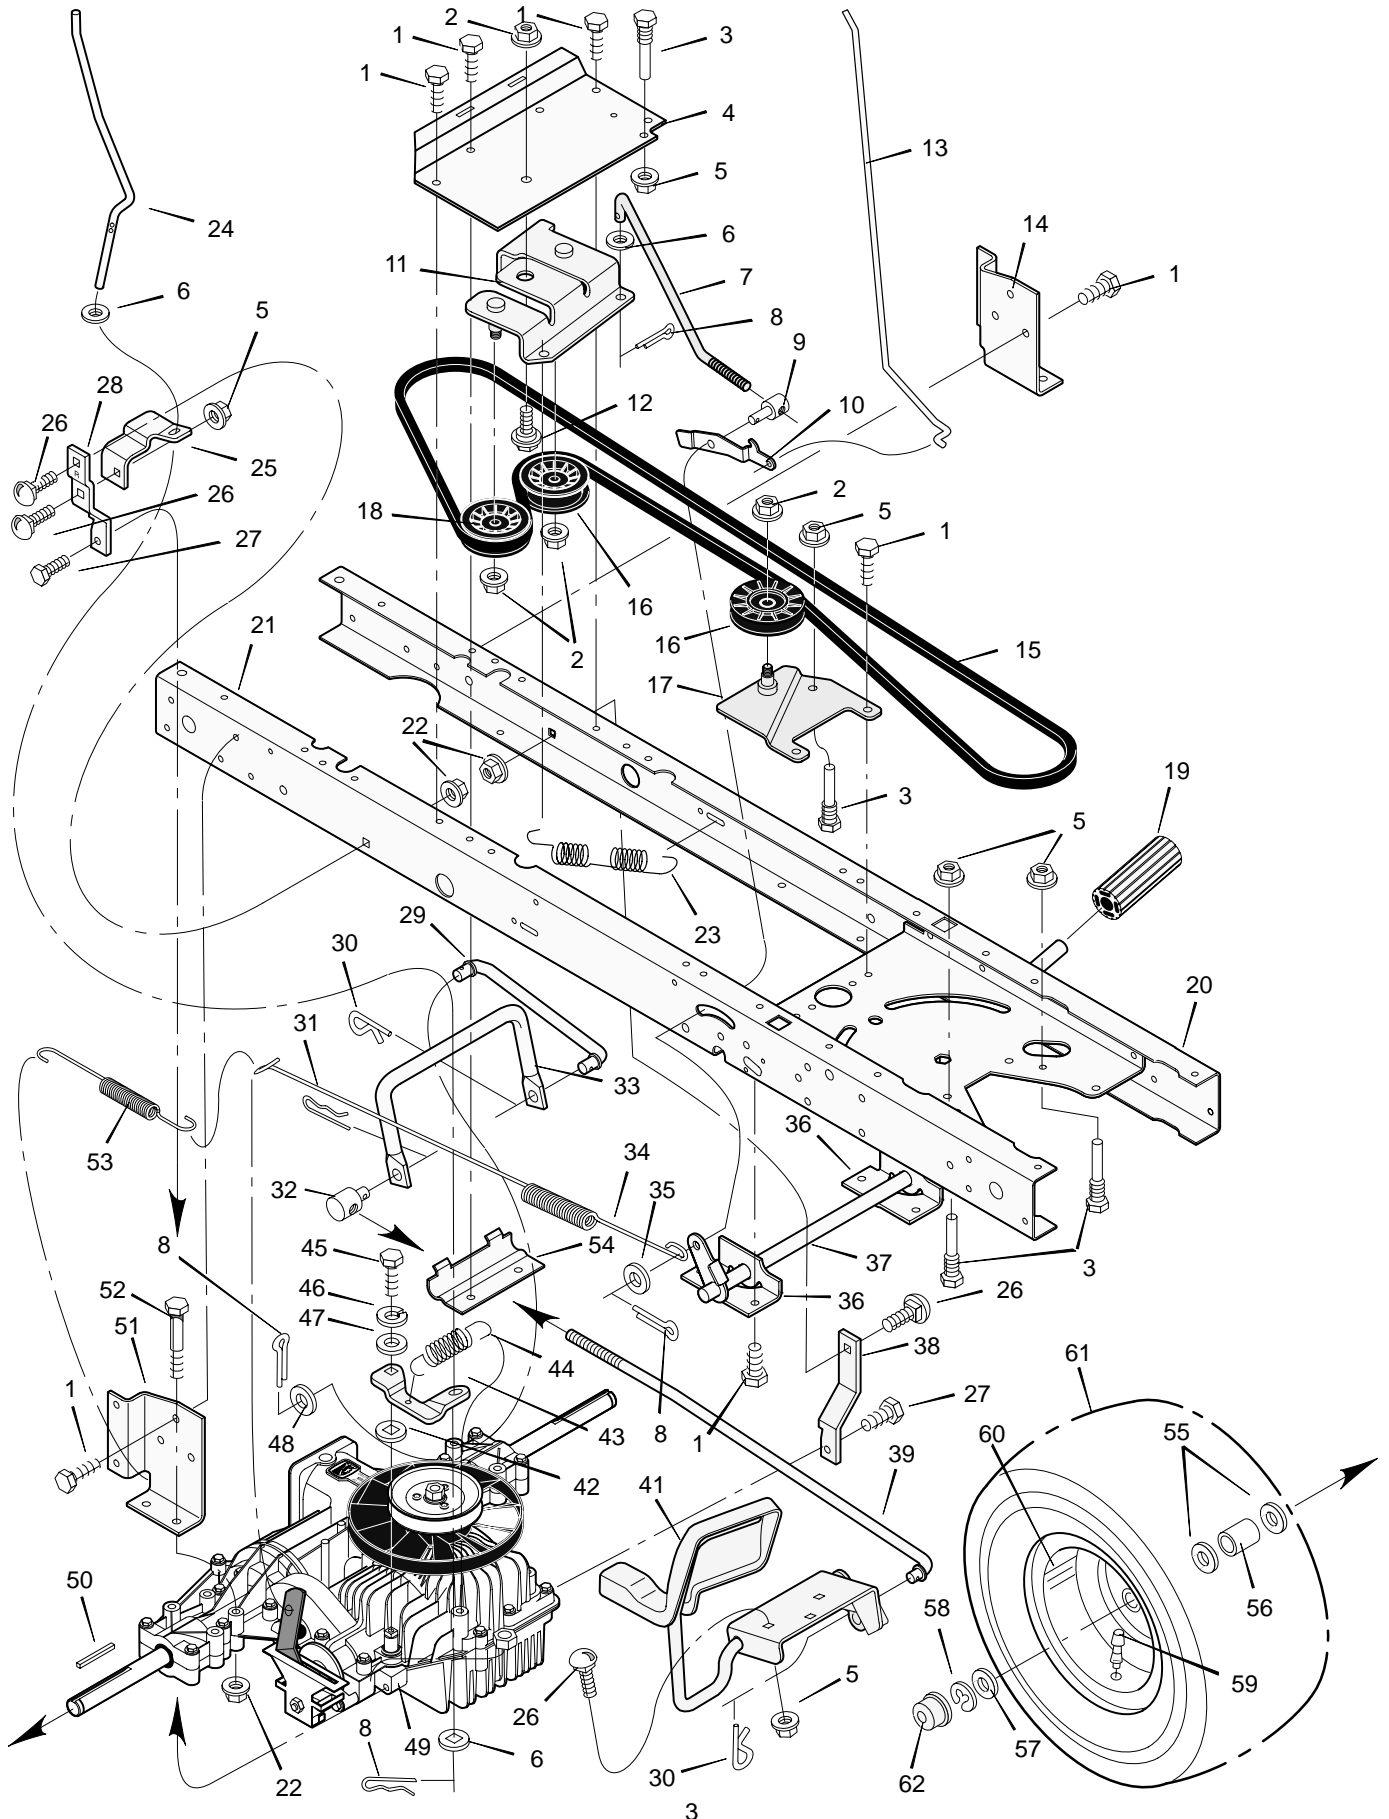

MODEL 42568x59A

REPAIR PARTS MOTION DRIVE

MODEL 42568x59A

REPAIR PARTS MOTION DRIVE

Key No.	Description	Part No.	Key No.	Description	Part No.
1	Screw	26x249	32	Nut, Adjuster	92132
2	Nut, Flange	15x84	33	Rod, Yoke	94425E701
3	Guide, Belt	93349	34	Spring, Extension	165x115
4	Bracket, Idler	94431E701	35	Washer	17x53
5	Locknut	15x79	36	Bracket, Pivot	94035E701
6	Washer	17x47 Z	37	Lever, Clutch/Brake	94038E701
7	Rod, Clutch	94417 Z	38	Strap, Left Torque	94433E701
8	Pin, Cotter	30x20	39	Rod, Link	94424
9	Adjuster	94646	41	Pedal, Speed Control	94422E701
10	Latch, Parking Brake	94045 Z	42	Washer	17x148
11	Bracket Assembly, Idler	94411 Z	43	Arm, Disconnect	94430 Z
12	Bolt, Shoulder	9x39	44	Spring	165x112
13	Rod, Parking Brake	94152 Z	45	Bolt	1x145
14	Bracket, Transaxle	94185E701	46	Lockwasher	18x32
15	Belt	37x61	47	Washer	17x180
16	Pulley, Idler	91179	48	Washer	17x151
17	Arm Assembly, Idler	94409E701	49	Transaxle * *	* *
18	Pulley, Idler	91178	50	Key, Square	21553
19	Pedal	21544	51	Bracket, Right Transaxle	94184E701
20	Frame, Left	94001E701	52	Bolt	1x155
21	Frame, Right	94000E701	53	Spring, Extension	165x92
22	Nut, Flange	15x88	54	Clamp, Transaxle	94434E701
23	Spring, Extension	165x123	55	Washer	17x160
24	Rod, Disconnect	94428 Z	56	Spacer	87x105
25	Bracket, Disconnect	94429E701	57	Washer	17x195
26	Bolt, Carriage	2x53	58	E-Ring	11x3
27	Screw	26x216	59	Valve Stem	24373
28	Strap, Right Torque	94432E701	60	Wheel & Tire Assembly	92290-601
29	Rod, Link	94426E701	61	Tire *	92374
30	Pin, Hair	31x4	—	Tube	407049
31	Pin, Hair	31x6	62	Cap, Hub (Optional)	94618

* When you order a tire, make sure to give the brand name of the tire so that the tread pattern on the tire will match.

** For information on Replacement Parts see the Central Parts Distributor in your area.