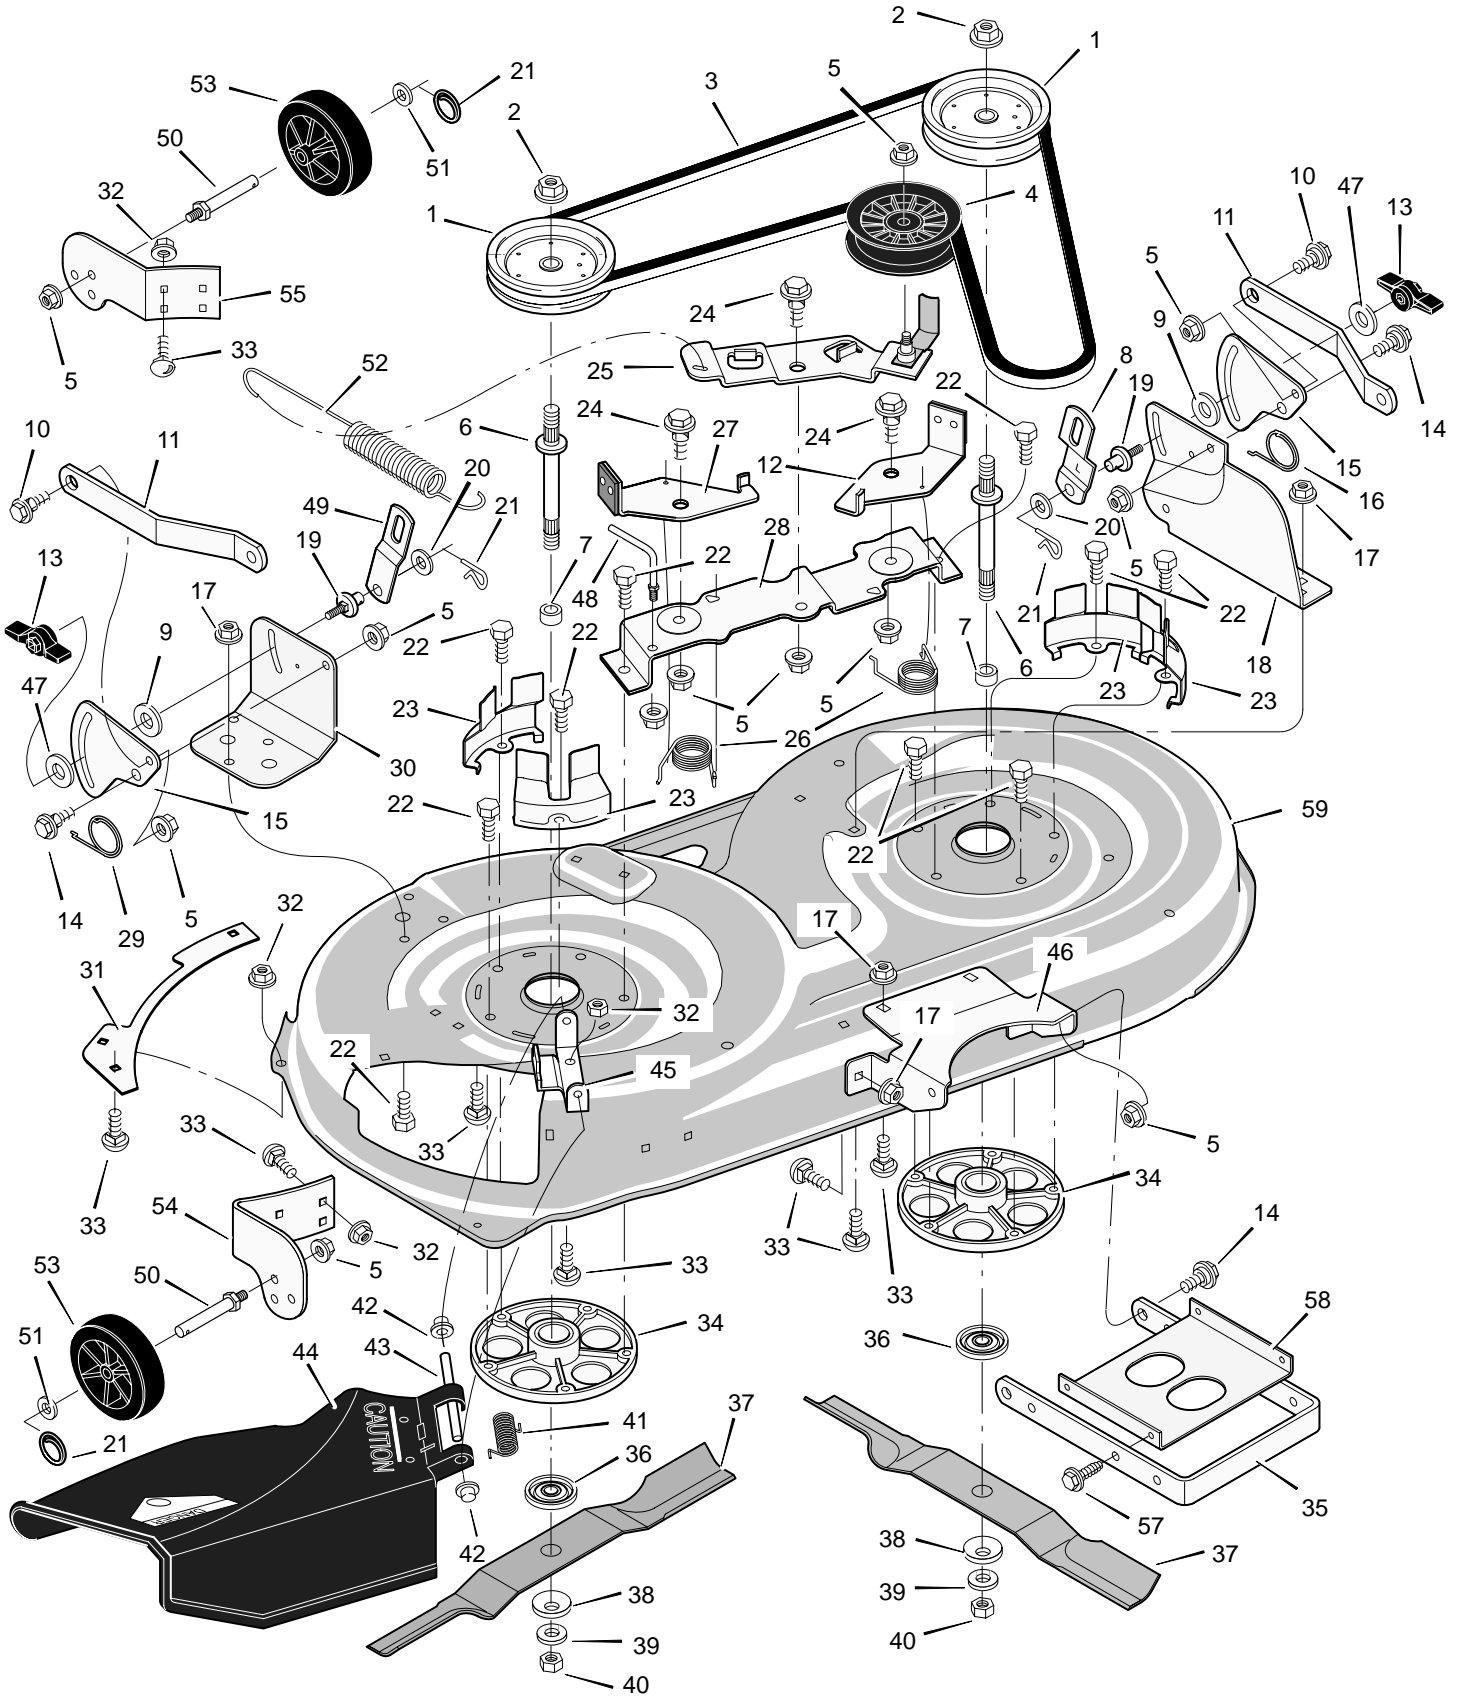

MODEL 42568x59A

REPAIR PARTS MOWER HOUSING

MODEL 42568x59A

REPAIR PARTS MOWER HOUSING

Key No.	Description	Part No.	Key No.	Description	Part No.
1	Pulley, Jackshaft	94199	31	Plate	92426E701
2	Nut, Hex	15x121	32	Nut, Flange	15x88
3	Belt, Mower Drive	37x88	33	Bolt, Carriage	2x53
4	Pulley, Idler	91801	34	Mandrell Housing	92574
5	Nut, Flange	15x84	35	Bracket, Suspension	94058E701
6	Jackshaft	94129	36	Adapter, Blade	92466
7	Spacer	94130	37	Blade	92419E701
8	Link, Left Lift	94053E701	38	Washer	17x166
9	Pad, Friction	94137	39	Washer	17x165
10	Bolt, Shoulder	9x52	40	Nut	15x100
11	Bracket, Suspension	94055E701	41	Spring	166x4
12	Pad Assembly, Left Brake	94049	42	Cap, Push On	28x23
13	Knob	94068	43	Rod, Pivot	91767 Z
14	Bolt, Shoulder	9x51	44	Deflector	94707
15	Plate, Suspension	94128E701	45	Bracket, Deflector Hinge	91765E701
16	Spring	166x43	46	Bracket, Front Hanger	94190E701
17	Nut, Flange	15x79	47	Washer	17x45
18	Bracket, Suspension	94192E701	48	Guide, Belt	94781
19	Pin, Hanger	94064	49	Link, Right Lift	94611E701
20	Washer	17x103	50	Bolt, Axle	94025
21	Ring, Locking	31x11	51	Washer	17x91 Z
22	Bolt	25x7	52	Spring, Extension	165x119
23	Cover, Pulley	94051E701	53	Wheel, Gage	92683
24	Bolt, Shoulder	9x39	54	Bracket, Right Wheel	92422E701
25	Arm, Idler	94177E701	55	Bracket, Left Wheel	92423E701
26	Spring	166x41	56	Brace, Hanger	94604E701
27	Pad Assembly, Right Brake	94047	57	Screw	26x249
28	Bracket, Brake	94193E701	58	Stiffener	94604E701
29	Spring	166x42	59	Housing, Blade *	94188E701
30	Bracket, Suspension	94191E701	1-59	Complete Mower Housing Assembly	776007

* Includes Key No. 17, 18, 30, 31, 32, 33, 45, 46, 53, 54, 55, and 56.