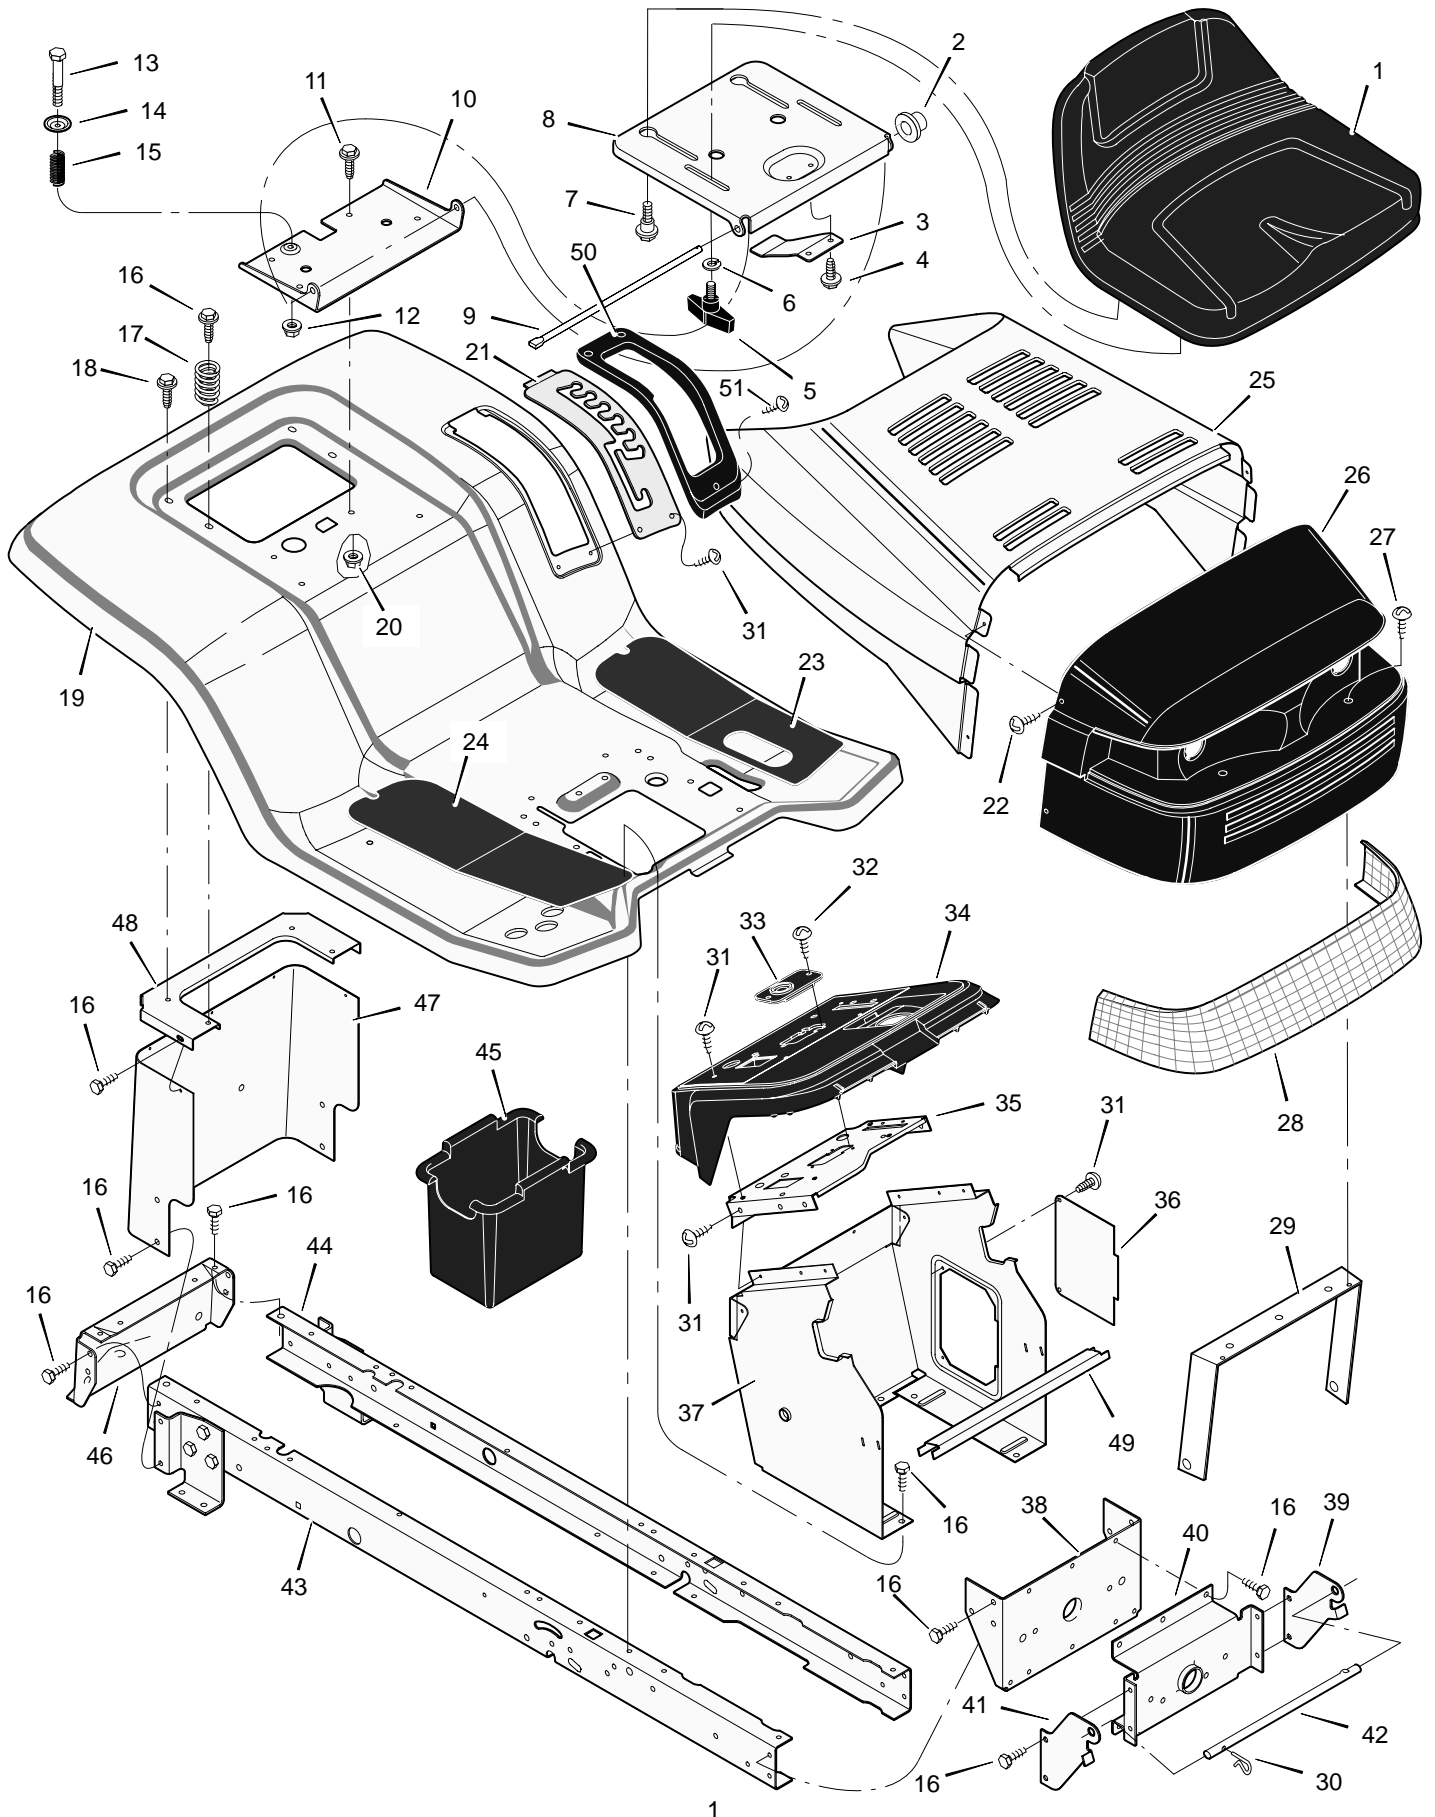

MODEL 42568x59A

REPAIR PARTS CHASSIS & HOOD

MODEL 42568x59A

REPAIR PARTS CHASSIS & HOOD

Key No.	Description	Part No.	Key No.	Description	Part No.
1	Seat	94803	30	Pin, Hair	31x4
2	Cap, Push On	28x23	31	Screw	26x270
3	Spring	94057	32	Screw	26x238
4	Screw	26x229	33	Bearing, Steering	94219
5	Bolt, Wing	94160	34	Dash	95034
6	Washer	17x47Z	35	Plate, Dash	94221E701
7	Bolt, Shoulder	9x56	36	Panel, Access	93007E717
8	Support, Seat	94154E701	37	Support, Dash	94220E717
9	Rod, Pivot	94156 Z	38	Bracket, Rear Hanger	94013E701
10	Bracket, Pivot	94153E701	39	Support, Left Grille	94213E701
11	Bolt	1x45	40	Axle, Hanger	94007E701
12	Nut	15x89	41	Support, Right Grille	94212E701
13	Bolt, Shoulder	9x55	42	Rod, Pivot	93137Z
14	Washer	94155Z	43	Frame, Right	94000E701
15	Spring	164x31	44	Frame, Left	94001E701
16	Screw	26x249	45	Container, Battery	94069
17	Screw	26x263	46	Plate, Hitch	94002E717
18	Spring	164x30	47	Panel, Rear	94187E717
19	Deck, Seat	94489E245	48	Plate, Rear	94186
20	Nut	15x88	49	Channel	94222E701
21	Plate, Index	94886E701	50	Cover	94490
22	Screw	9x47	51	Screw	26x284
23	Mat, Left	95437	—	Decal, Right Hood	44x7114
24	Mat, Right	95438	—	Decal, Left Hood	44x7115
25	Hood	93215E245	—	Decal, Warning	44x6815
26	Grille Assembly (Includes Lens)	93243E717	—	Book, Instruction	F-97818
27	Screw	26x239	—	Book, Instruction	F-97819
28	Lens	93139	—	Parts List	F-97820
29	Brace, Grille	93190