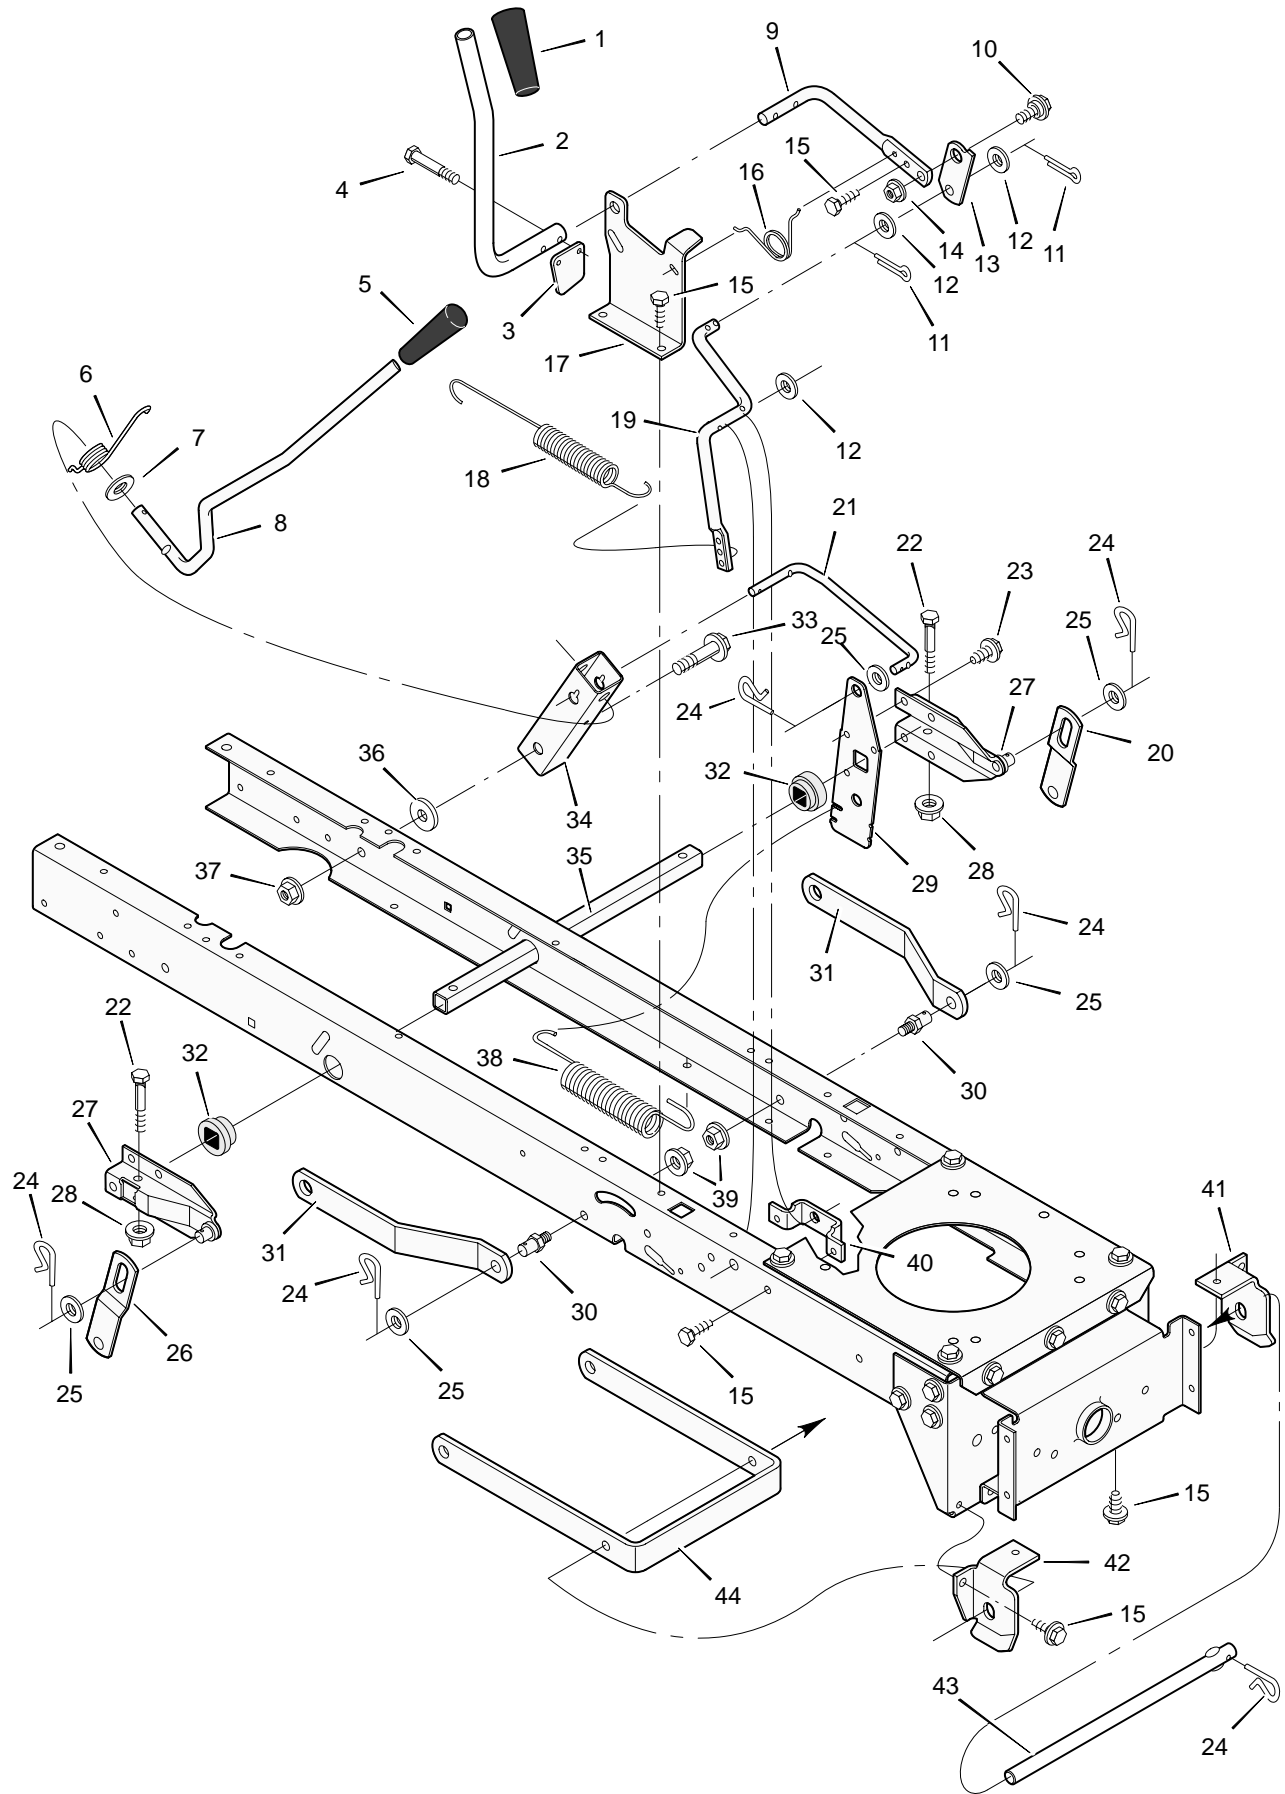

MODEL 42568x59A

REPAIR PARTS MOWER HOUSING SUSPENSION

MODEL 42568x59A

REPAIR PARTS MOWER HOUSING SUSPENSION

Key No.	Description	Part No.	Key No.	Description	Part No.
1	Grip	92698	23	Screw	26x49
2	Handle, PTO	94217Z	24	Pin, Hair	31x4
3	Pad, Switch	94022E701	25	Washer	17x91Z
4	Bolt	25x3	26	Link, Right Lift	94053E701
5	Grip	92697	27	Lever Assembly, Lift	94180E701
6	Spring	166x40	28	Nut, Flange	15x118
7	Washer	17x103	29	Plate, Lift Arm	94030E701
8	Lever, Lift	94195Z	30	Pin	94067
9	Lever, PTO	94017Z	31	Bracket, Rear Suspension	94055E701
10	Bolt, Shoulder	9x39	32	Bushing	94065
11	Pin, Cotter	30x20	33	Bolt, Shoulder	9x53
12	Washer	17x57	34	Bracket, Pivot	94015E701
13	Link, PTO	94004Z	35	Tube, Deck Lift	94063E701
14	Nut, Flange	15x84	36	Washer	17x191
15	Screw	26x249	37	Nut, Flange	15x84
16	Spring	166x39	38	Spring	165x117
17	Bracket, PTO	94018	39	Nut, Flange	15x68
18	Spring	165x119	40	Bracket, PTO	94005E701
19	Crank, PTO	94019 D	41	Hanger, Left Deck	94027E701
20	Link, Left Lift	94611E701	42	Hanger, Right Deck	94026E701
21	Link, Lift	94028E701	43	Rod, Hanger	94158Z
22	Bolt	1x74	44	Bracket, Suspension	94058E701