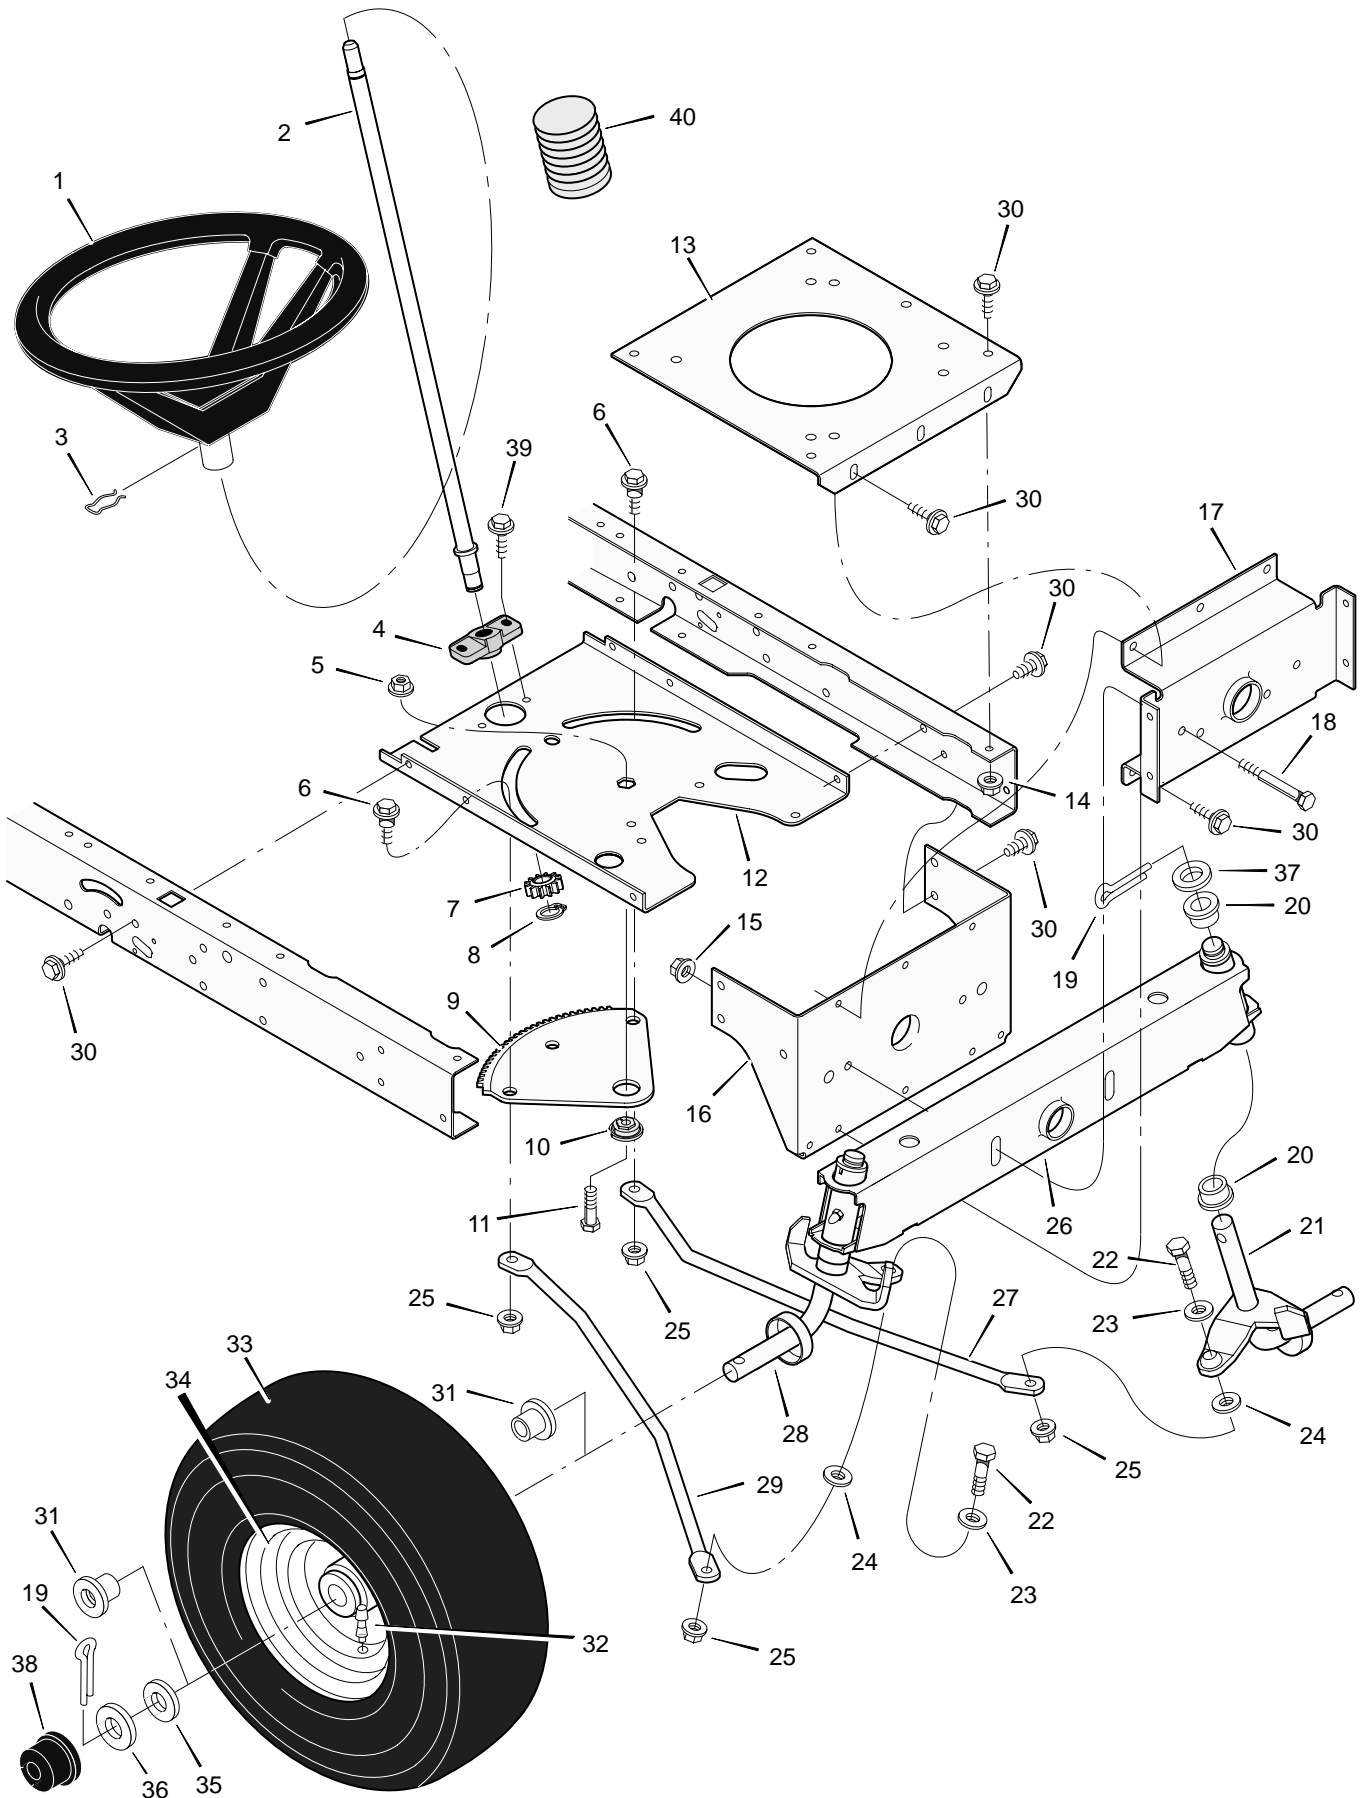

MODEL 42568x59A

REPAIR PARTS STEERING

MODEL 42568x59A

REPAIR PARTS STEERING

Key No.	Description	Part No.
1	Wheel, Steering	95442
2	Post, Steering	94127
3	Clip, Retainer	94131
4	Bearing	94124
5	Nut, Flange	15x113
6	Bolt, Shoulder	9x57
7	Gear, Pinion	94122
8	Ring, Snap	11x25
9	Gear, Sector	94121
10	Bearing	94123
11	Bolt	1x84
12	Plate, Steering	94003E701
13	Plate, Engine	94006E701
14	Nut, Flange	15x88
15	Nut, Flange	15x118
16	Bracket, Hanger	94013E701
17	Axle, Hanger	94007E701
18	Bolt	1x146
19	Pin, Cotter	30x49
20	Bearing	92527
21	Spindle Assembly, Left	94576E701
22	Bolt	1x111
23	Washer	17x104
24	Washer	17x53
25	Nut, Flange	15x84
26	Axle Assembly	94012E701
27	Drag Link, Left	94021E701
28	Spindle Assembly, Right	94575E701
29	Drag Link, Right	94020E701
30	Screw	26x249
31	Bearing, Wheel	91334
32	Stem, Valve	24373
33	Tire *	91912
—	Tube	407047
34	Wheel and Tire Assembly	94579-601
35	Washer	17x195
36	Washer	17x192
37	Washer	17x113
38	Hub Cap (Optional)	94618
39	Screw	26x267
40	Bellows (Optional)	54789

* When you order a tire, make sure to give the brand name of the tire so that the tread pattern on the tire will match.