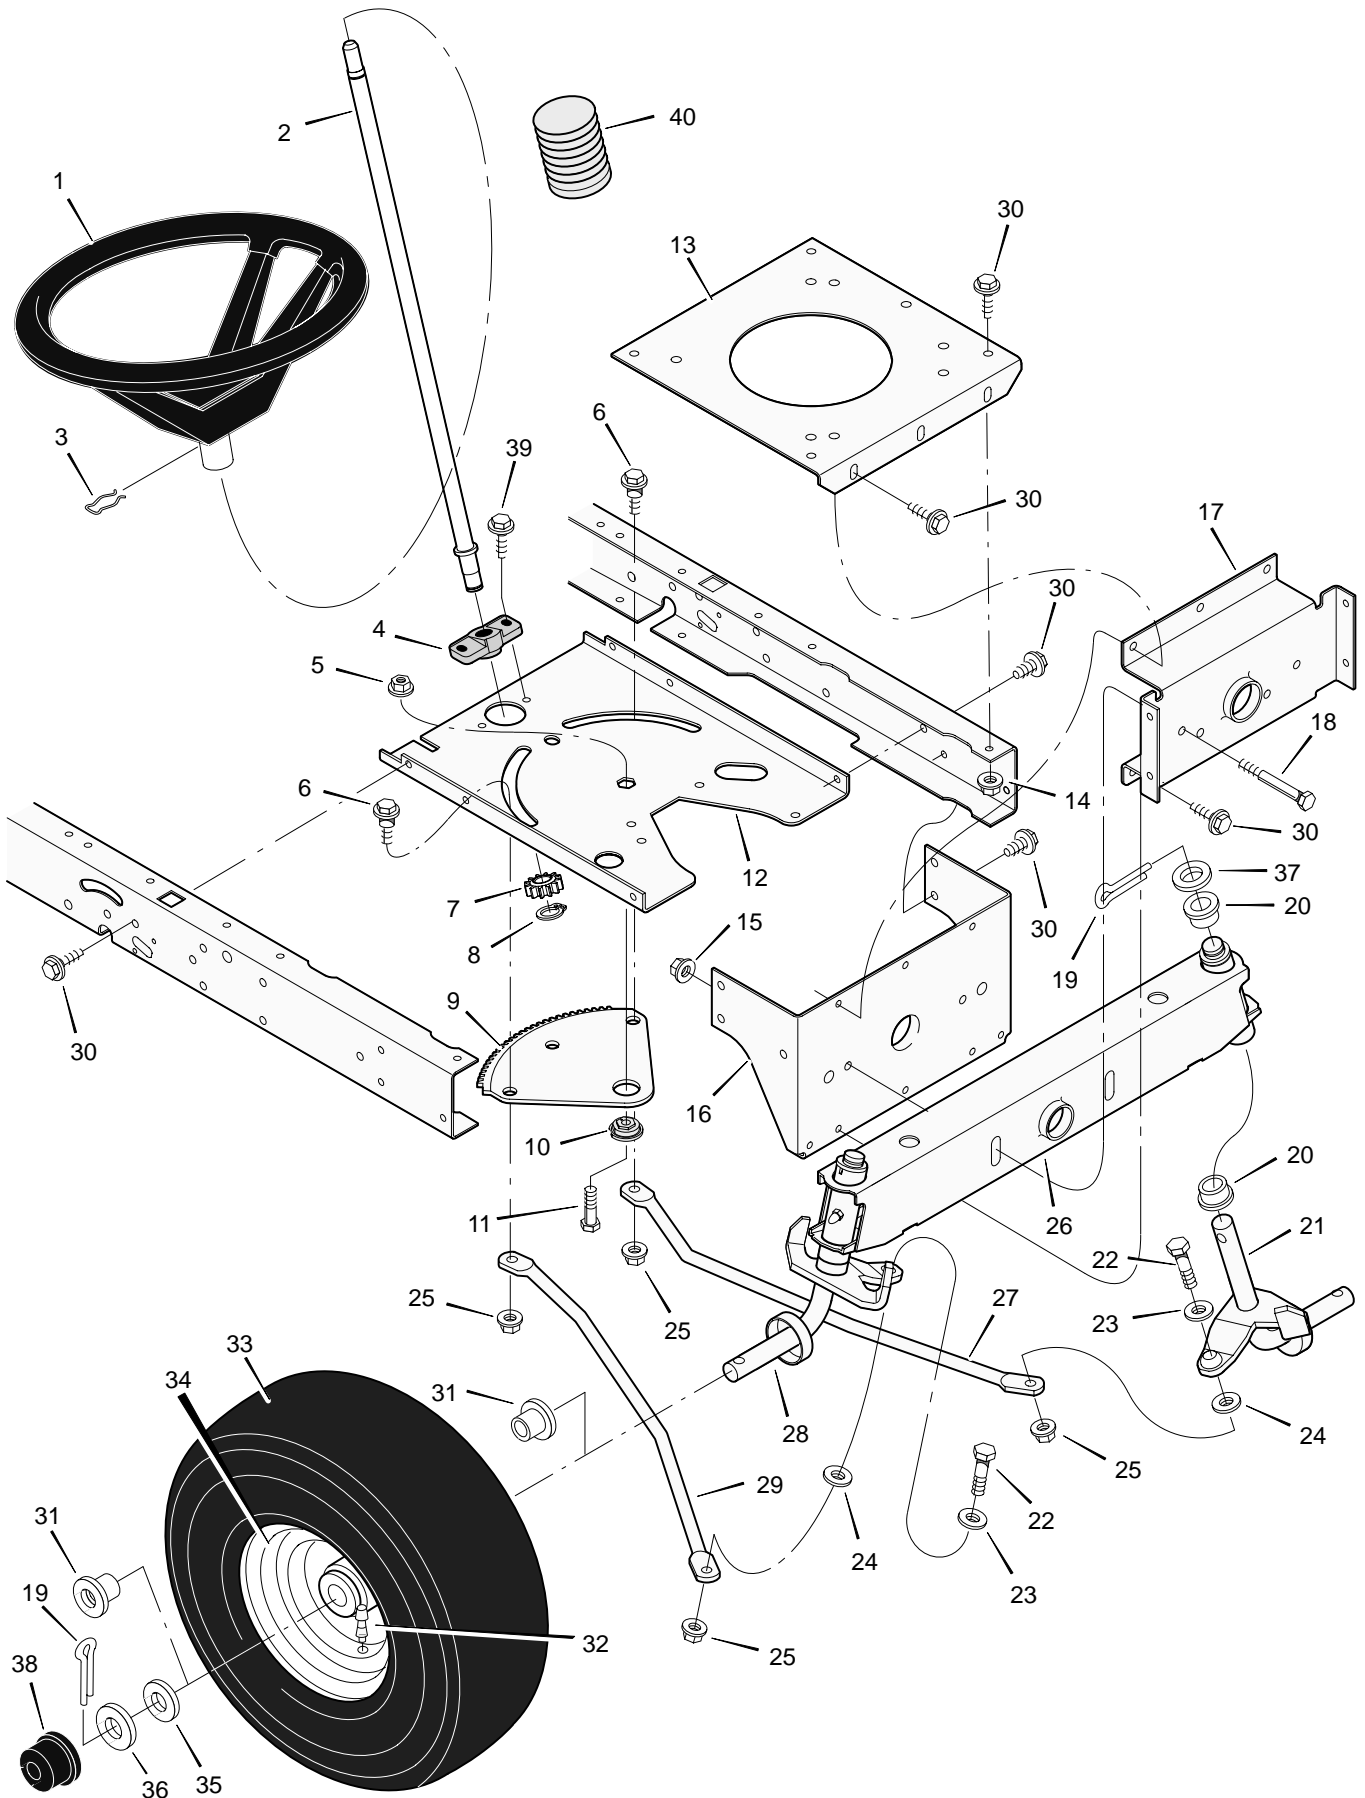

MODEL 42564x59A

REPAIR PARTS STEERING

MODEL 42564x59A

REPAIR PARTS STEERING

Key No.	Description	Part No.
1	Wheel, Steering	95442
2	Post, Steering	94127
3	Clip, Retainer	94131
4	Bearing	94124
5	Nut, Flange	15x113
6	Bolt, Shoulder	9x57
7	Gear, Pinion	94122
8	Ring, Snap	11x25
9	Gear, Sector	94121
10	Bearing	94123
11	Bolt	1x84
12	Plate, Steering	94003E701
13	Plate, Engine	94006E701
14	Nut, Flange	15x88
15	Nut, Flange	15x118
16	Bracket, Hanger	94013E701
17	Axle, Hanger	94007E701
18	Bolt	1x146
19	Pin, Cotter	30x49
20	Bearing	92527
21	Spindle Assembly, Left	94576E701
22	Bolt	1x111
23	Washer	17x104
24	Washer	17x53
25	Nut, Flange	15x84
26	Axle Assembly	94012E701
27	Drag Link, Left	94021E701
28	Spindle Assembly, Right	94575E701
29	Drag Link, Right	94020E701
30	Screw	26x249
31	Bearing, Wheel	91334
32	Stem, Valve	24373
33	Tire *	91912
—	Tube	407047
34	Wheel and Tire Assembly	94579-601
35	Washer	17x195
36	Washer	17x192
37	Washer	17x113
38	Hub Cap (Optional)	94618
39	Screw	26x267
40	Bellows (Optional)	54789

* When you order a tire, make sure to give the brand name of the tire so that the tread pattern on the tire will match.