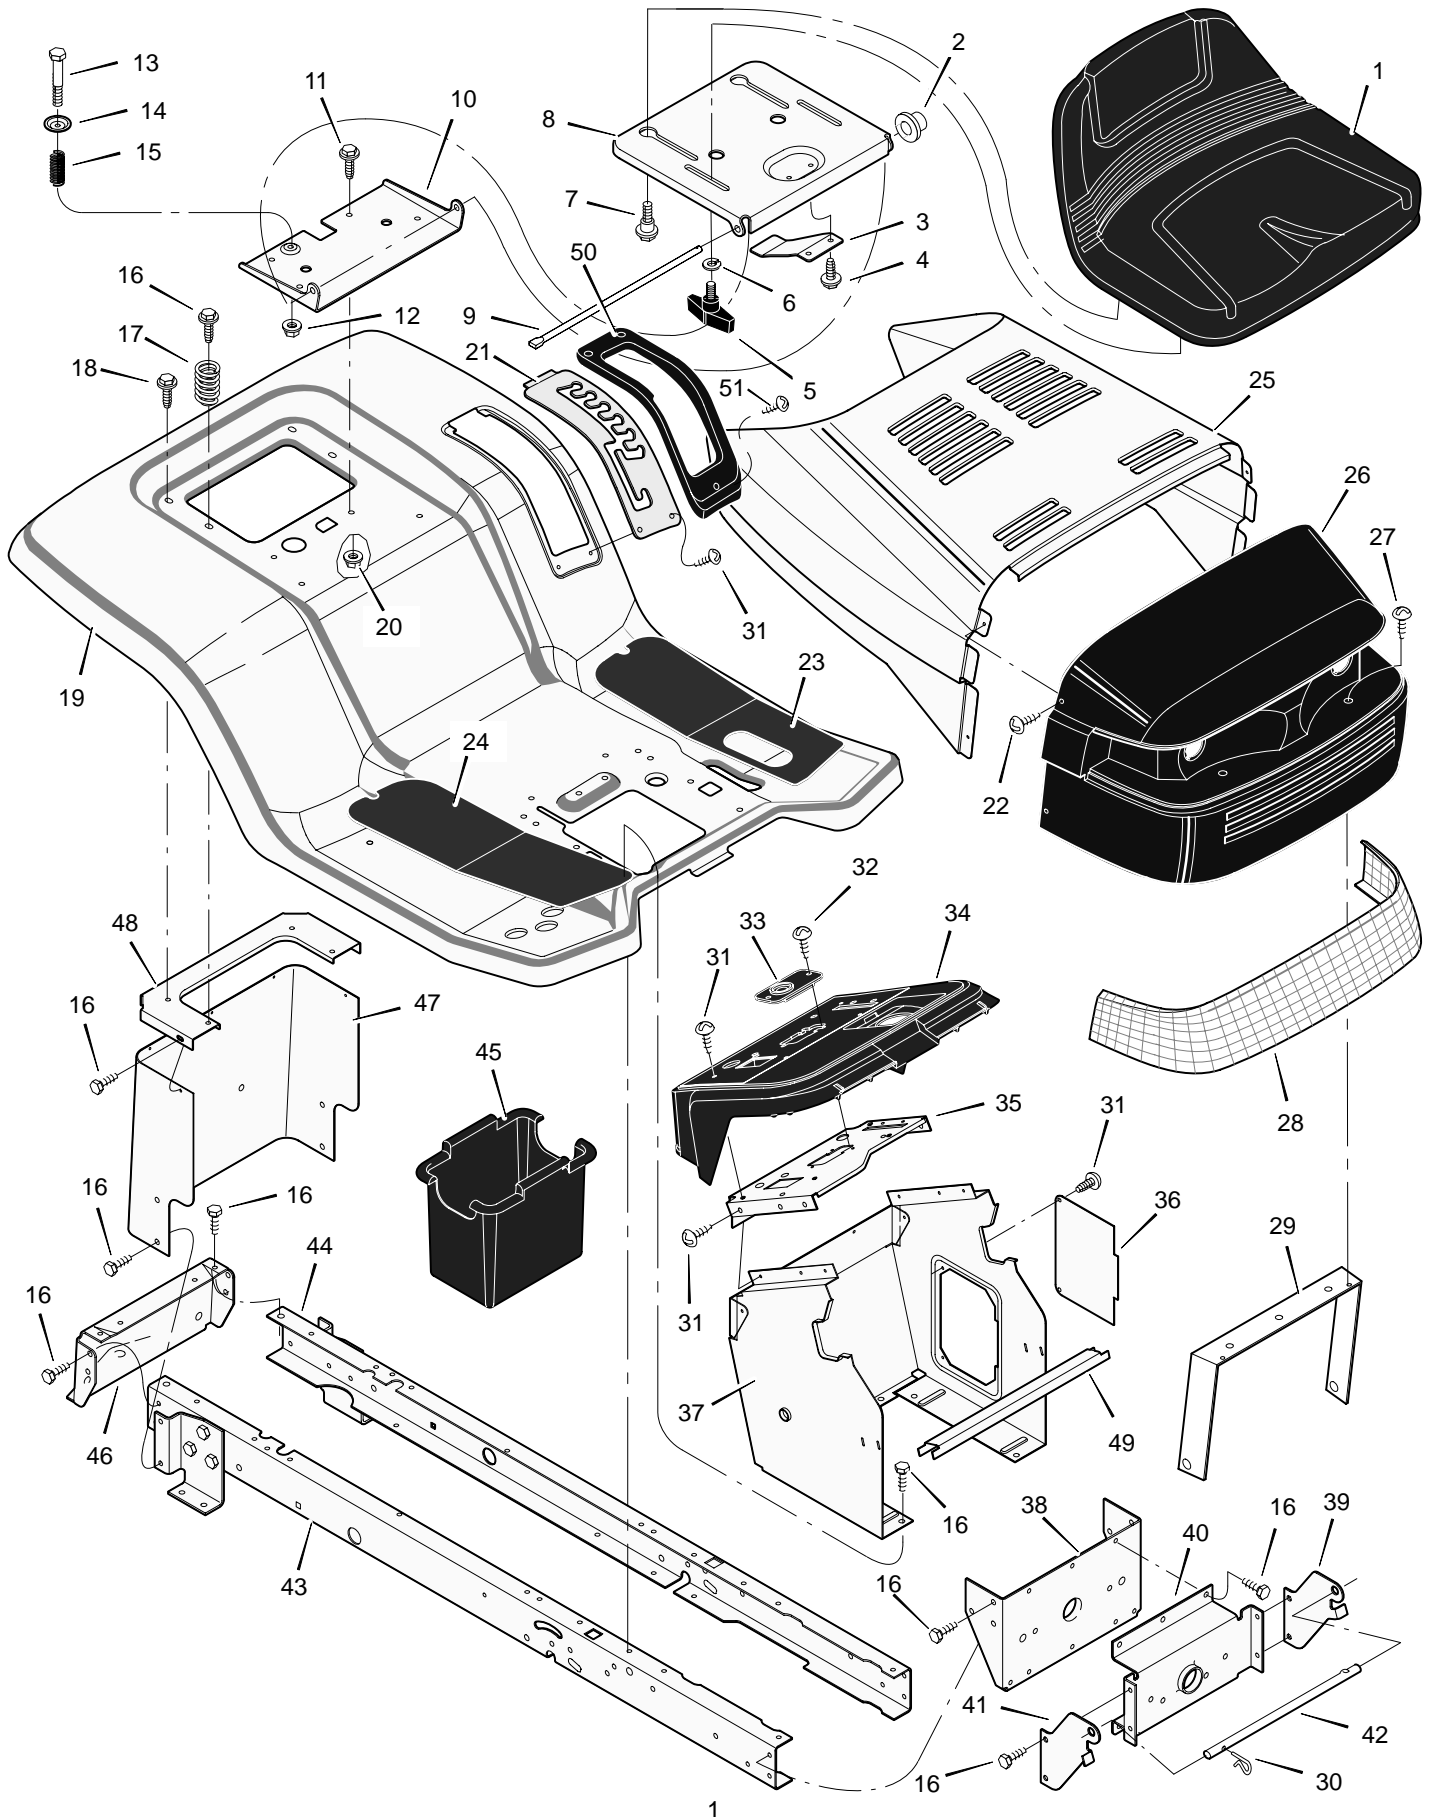

MODEL 42564x59A

REPAIR PARTS CHASSIS & HOOD

MODEL 42564x59A

REPAIR PARTS CHASSIS & HOOD

Key No.	Description	Part No.	Key No.	Description	Part No.
1	Seat	94804	30	Pin, Hair	31x4
2	Cap, Push On	28x23	31	Screw	26x270
3	Spring	94057	32	Screw	26x238
4	Screw	26x229	33	Bearing, Steering	94219
5	Bolt, Wing	94160	34	Dash	95034
6	Washer	17x47Z	35	Plate, Dash	94221E701
7	Bolt, Shoulder	9x56	36	Panel, Access	93007E717
8	Support, Seat	94154E701	37	Support, Dash	94220E717
9	Rod, Pivot	94156 Z	38	Bracket, Rear Hanger	94013E701
10	Bracket, Pivot	94153E701	39	Support, Left Grille	94213E701
11	Bolt	1x45	40	Axle, Hanger	94007E701
12	Nut	15x89	41	Support, Right Grille	94212E701
13	Bolt, Shoulder	9x55	42	Rod, Pivot	93137Z
14	Washer	94155Z	43	Frame, Right	94000E701
15	Spring	164x31	44	Frame, Left	94001E701
16	Screw	26x249	45	Container, Battery	94069
17	Screw	26x263	46	Plate, Hitch	94002E717
18	Spring	164x30	47	Panel, Rear	94187E717
19	Deck, Seat	94489E245	48	Plate, Rear	94186
20	Nut	15x88	49	Channel	94222E701
21	Plate, Index	94886E701	50	Cover	94490
22	Screw	9x47	51	Screw	26x284
23	Mat, Left	95437	—	Decal, Right Hood	44x7118
24	Mat, Right	95438	—	Decal, Left Hood	44x7119
25	Hood	93215E245	—	Decal, Warning	44x6815
26	Grille Assembly (Includes Lens)	93243E717	—	Book, Instruction	F-97832
27	Screw	26x239	—	Book, Instruction	F-97833
28	Lens	93139	—	Parts List	F-97834
29	Brace, Grille	93190			