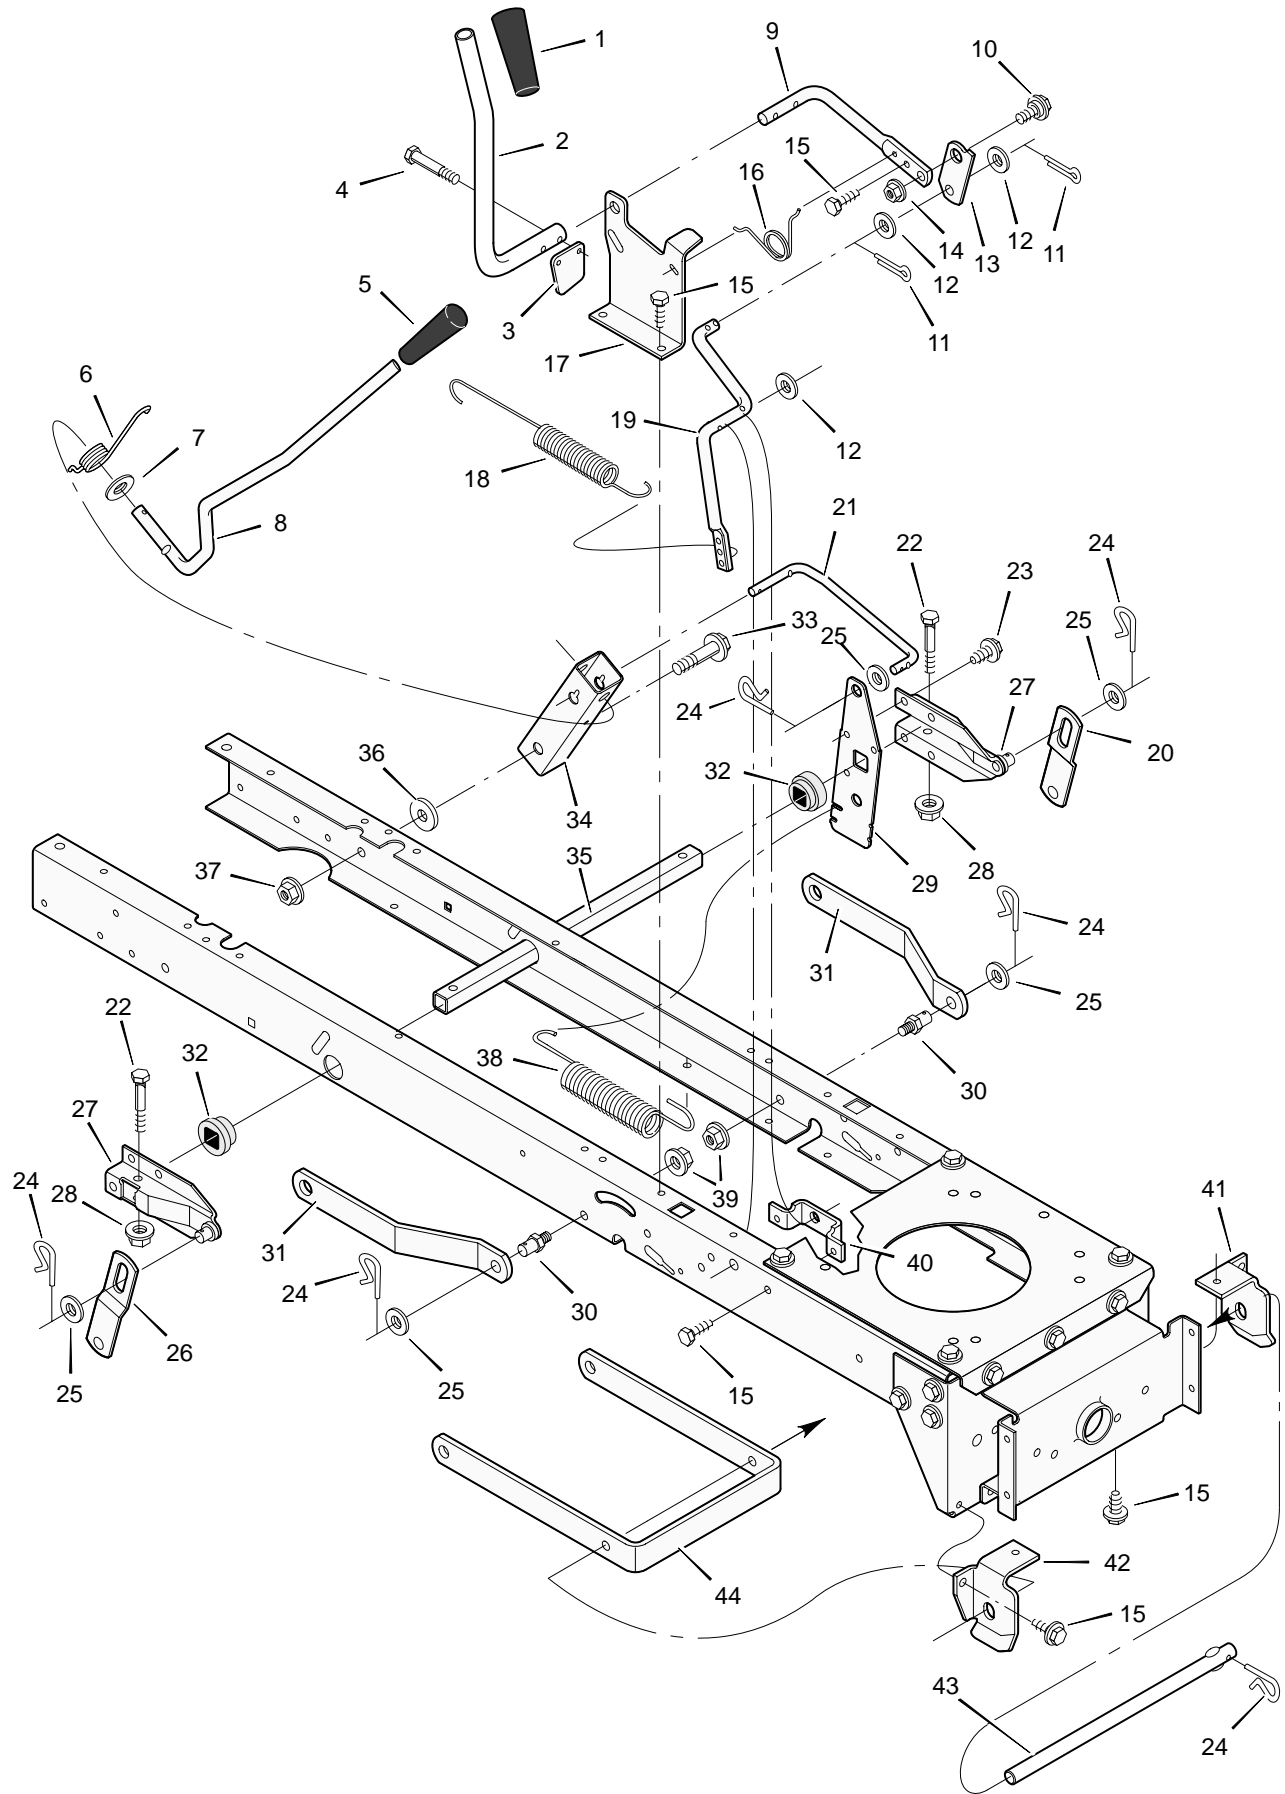

MODEL 42564x59A

REPAIR PARTS MOWER HOUSING SUSPENSION

MODEL 42564x59A

REPAIR PARTS MOWER HOUSING SUSPENSION

Key No.	Description	Part No.	Key No.	Description	Part No.
1	Grip	92698	23	Screw	26x49
2	Handle, PTO	94217Z	24	Pin, Hair	31x4
3	Pad, Switch	94022E701	25	Washer	17x91Z
4	Bolt	25x3	26	Link, Right Lift	94053E701
5	Grip	92697	27	Lever Assembly, Lift	94180E701
6	Spring	166x40	28	Nut, Flange	15x118
7	Washer	17x103	29	Plate, Lift Arm	94030E701
8	Lever, Lift	94195Z	30	Pin	94067
9	Lever, PTO	94017Z	31	Bracket, Rear Suspension	94055E701
10	Bolt, Shoulder	9x39	32	Bushing	94065
11	Pin, Cotter	30x20	33	Bolt, Shoulder	9x53
12	Washer	17x57	34	Bracket, Pivot	94015E701
13	Link, PTO	94004Z	35	Tube, Deck Lift	94063E701
14	Nut, Flange	15x84	36	Washer	17x191
15	Screw	26x249	37	Nut, Flange	15x84
16	Spring	166x39	38	Spring	165x117
17	Bracket, PTO	94018	39	Nut, Flange	15x68
18	Spring	165x119	40	Bracket, PTO	94005E701
19	Crank, PTO	94019 D	41	Hanger, Left Deck	94027E701
20	Link, Left Lift	94611E701	42	Hanger, Right Deck	94026E701
21	Link, Lift	94028E701	43	Rod, Hanger	94158Z
22	Bolt	1x74	44	Bracket, Suspension	94058E701