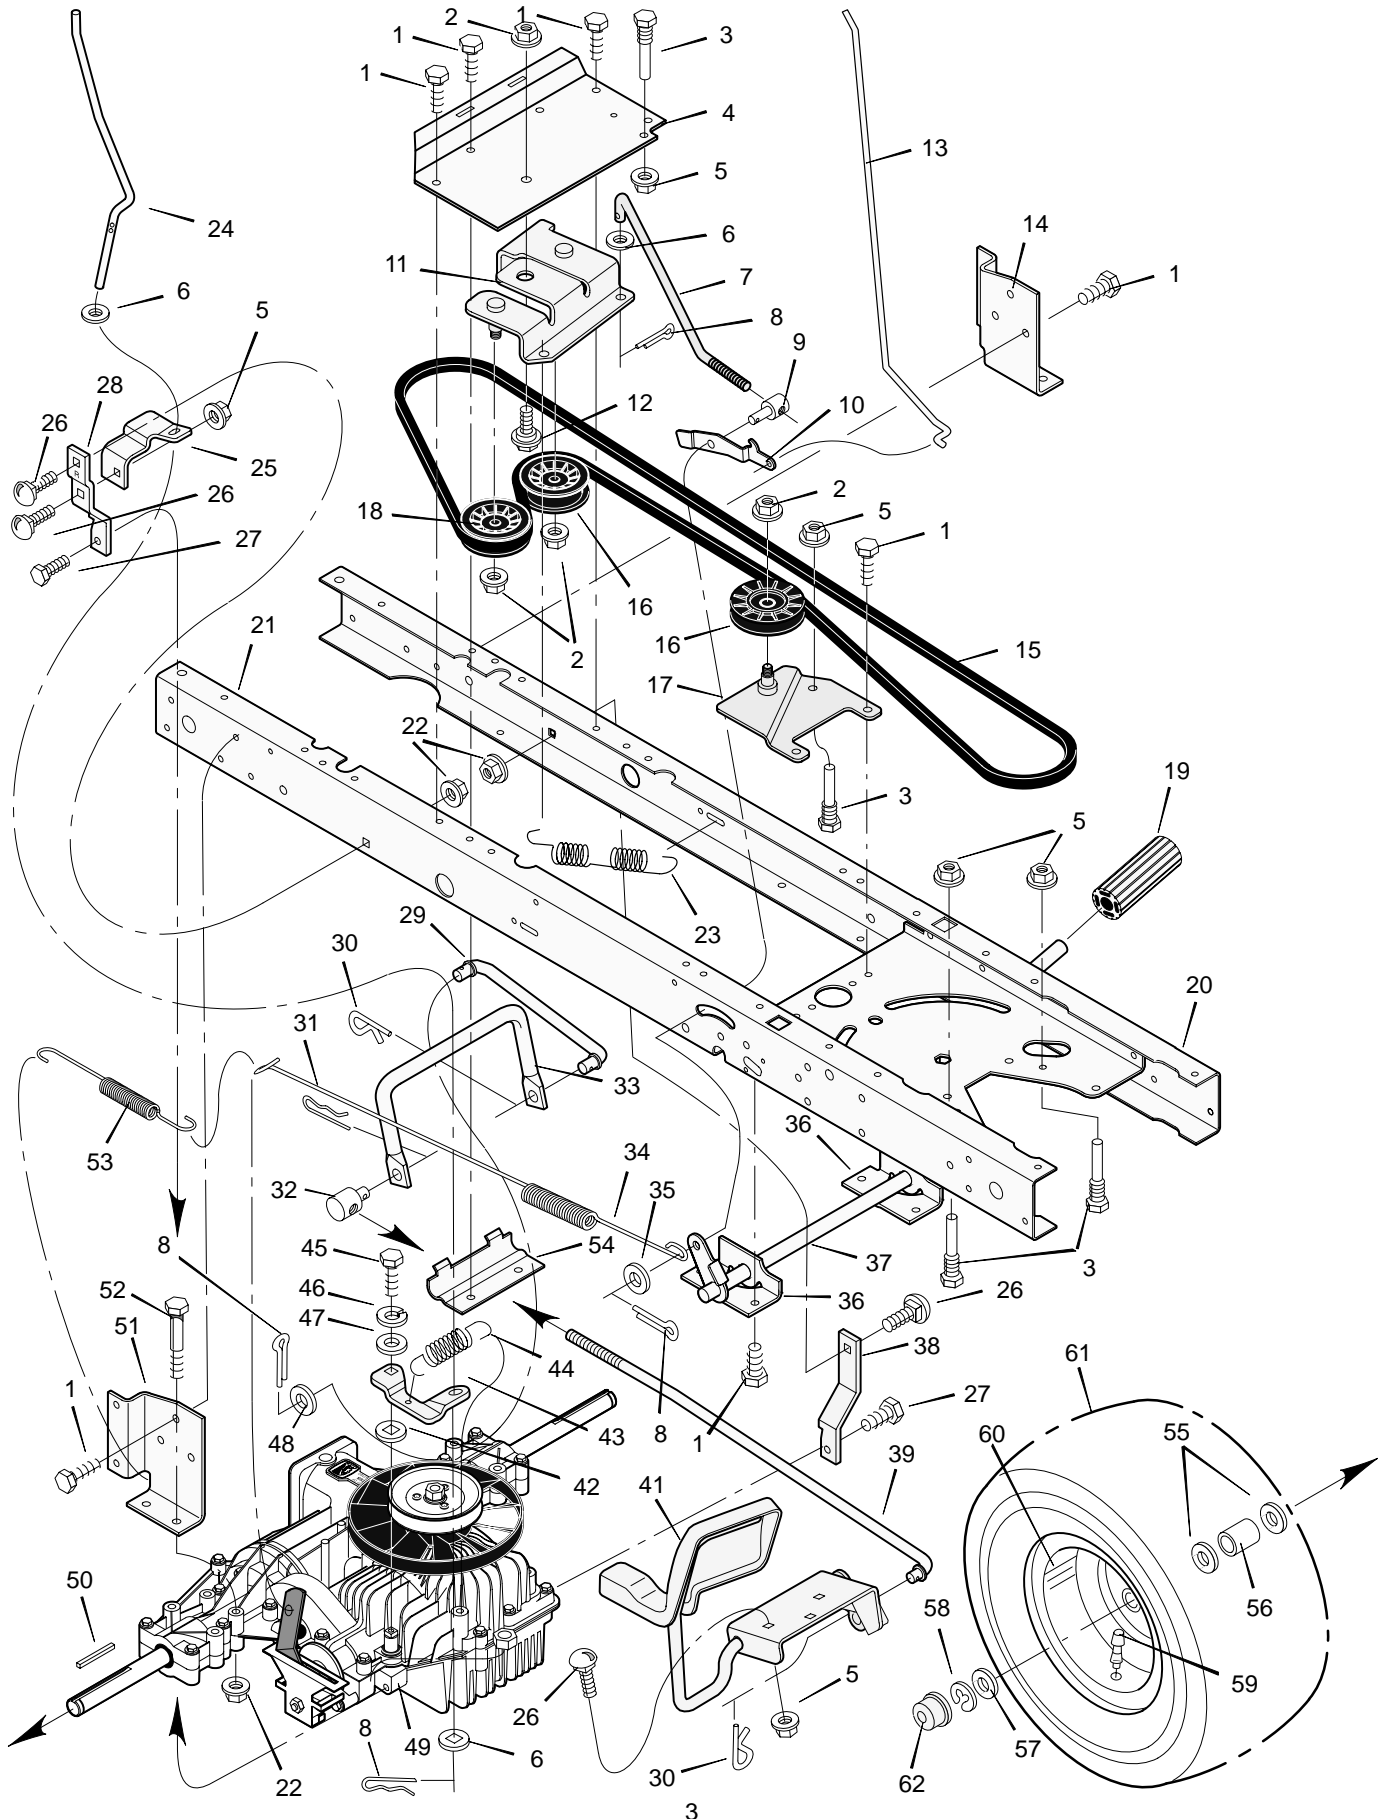

MODEL 42564x59A

REPAIR PARTS MOTION DRIVE

MODEL 42564x59A

REPAIR PARTS MOTION DRIVE

Key No.	Description	Part No.	Key No.	Description	Part No.
1	Screw	26x249	32	Nut, Adjuster	92132
2	Nut, Flange	15x84	33	Rod, Yoke	94425E701
3	Guide, Belt	93349	34	Spring, Extension	165x115
4	Bracket, Idler	94431E701	35	Washer	17x53
5	Locknut	15x79	36	Bracket, Pivot	94035E701
6	Washer	17x47 Z	37	Lever, Clutch/Brake	94038E701
7	Rod, Clutch	94417 Z	38	Strap, Left Torque	94433E701
8	Pin, Cotter	30x20	39	Rod, Link	94424
9	Adjuster	94646	41	Pedal, Speed Control	94422E701
10	Latch, Parking Brake	94045 Z	42	Washer	17x148
11	Bracket Assembly, Idler	94411 Z	43	Arm, Disconnect	94430 Z
12	Bolt, Shoulder	9x39	44	Spring	165x112
13	Rod, Parking Brake	94152 Z	45	Bolt	1x145
14	Bracket, Transaxle	94185E701	46	Lockwasher	18x32
15	Belt	37x61	47	Washer	17x180
16	Pulley, Idler	91179	48	Washer	17x151
17	Arm Assembly, Idler	94409E701	49	Transaxle * *	* *
18	Pulley, Idler	91178	50	Key, Square	21553
19	Pedal	21544	51	Bracket, Right Transaxle	94184E701
20	Frame, Left	94001E701	52	Bolt	1x155
21	Frame, Right	94000E701	53	Spring, Extension	165x92
22	Nut, Flange	15x88	54	Clamp, Transaxle	94434E701
23	Spring, Extension	165x123	55	Washer	17x160
24	Rod, Disconnect	94428 Z	56	Spacer	87x105
25	Bracket, Disconnect	94429E701	57	Washer	17x195
26	Bolt, Carriage	2x53	58	E-Ring	11x3
27	Screw	26x216	59	Valve Stem	24373
28	Strap, Right Torque	94432E701	60	Wheel & Tire Assembly	92290-601
29	Rod, Link	94426E701	61	Tire *	92374
30	Pin, Hair	31x4	—	Tube	407049
31	Pin, Hair	31x6	62	Cap, Hub (Optional)	94618