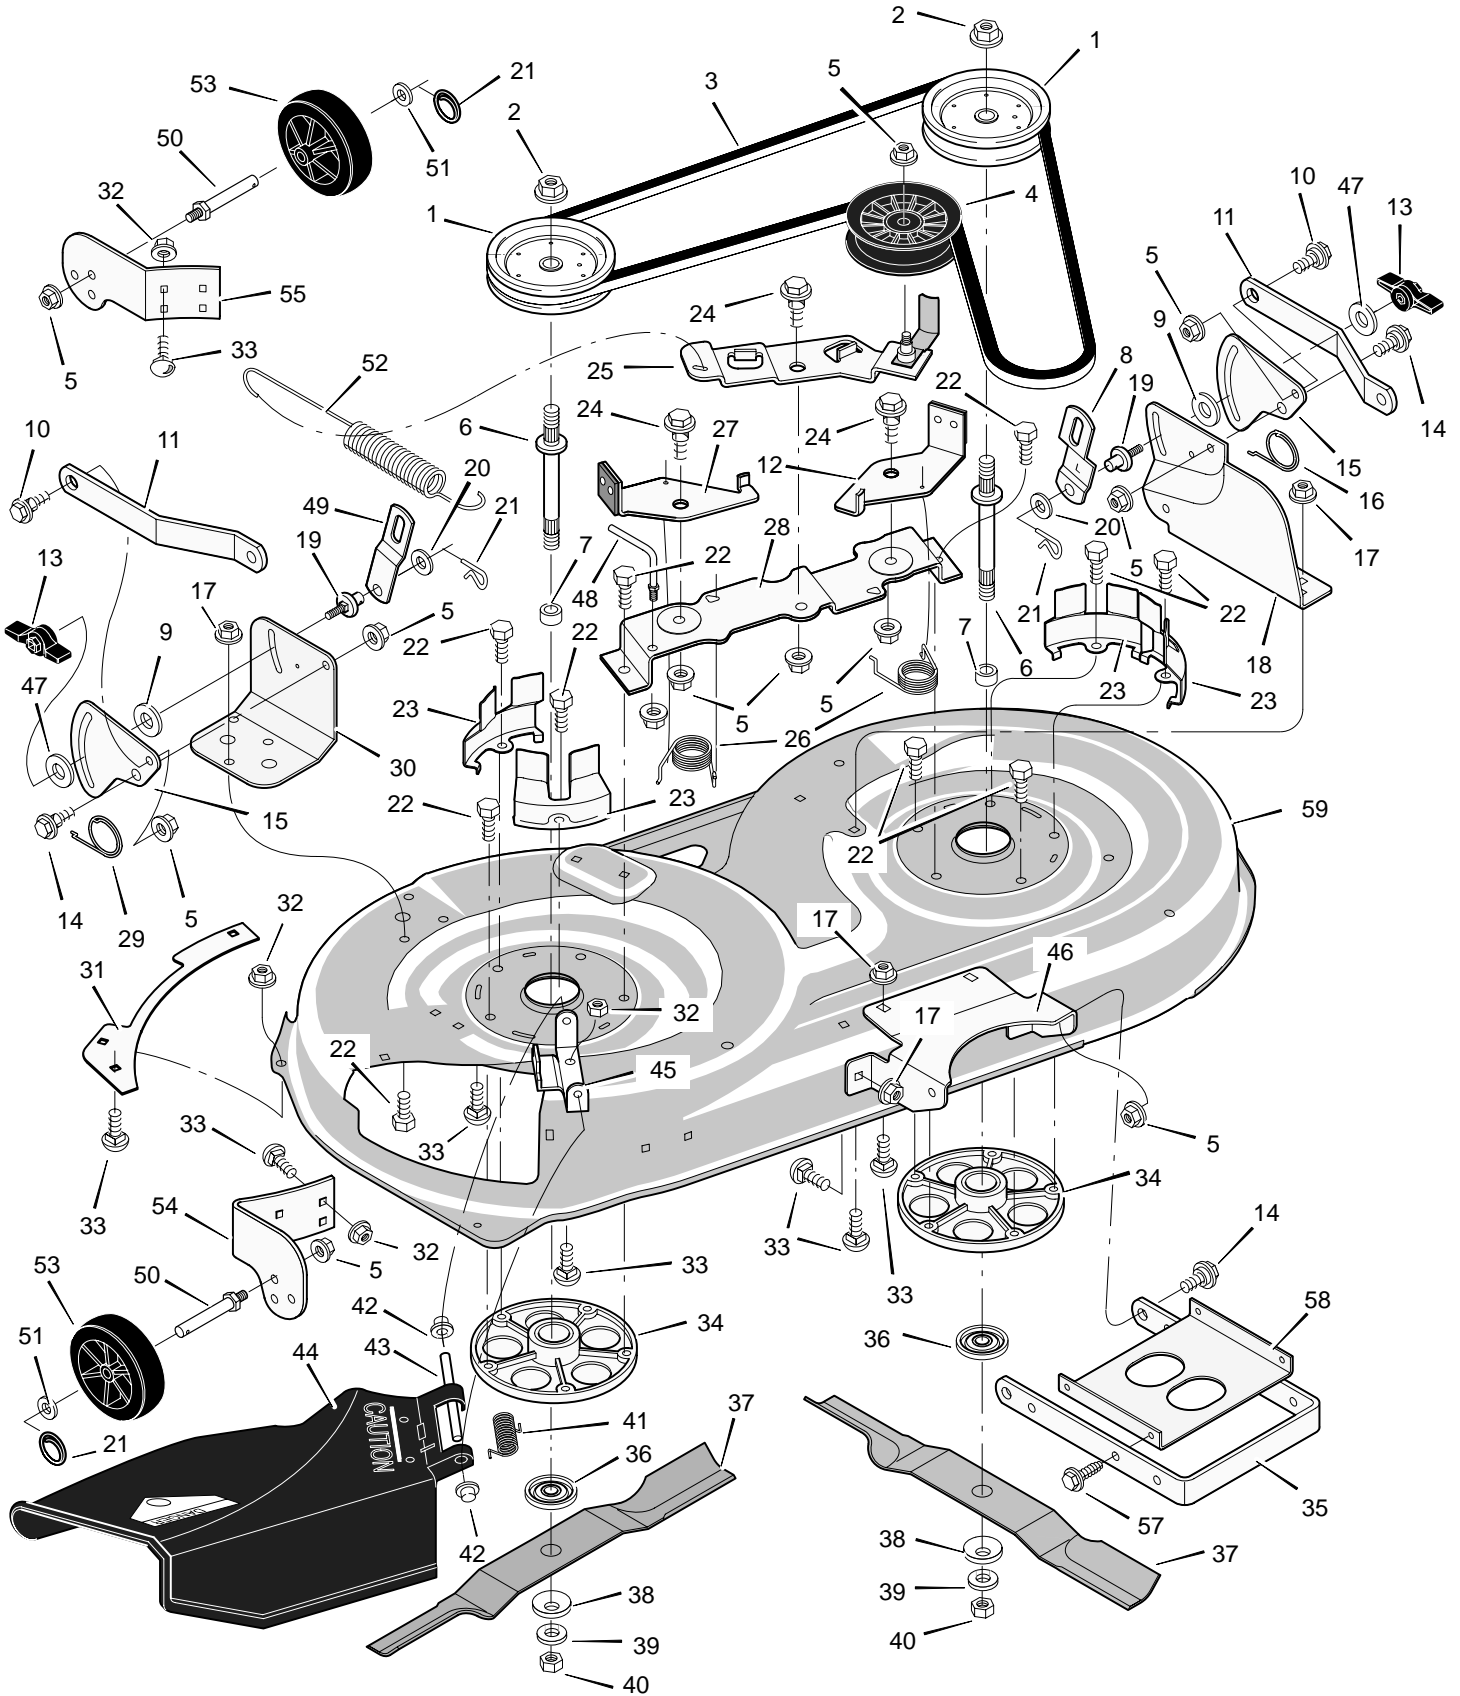

MODEL 42564x59A

REPAIR PARTS MOWER HOUSING

MODEL 42564x59A

REPAIR PARTS MOWER HOUSING

Key No.	Description	Part No.	Key No.	Description	Part No.
1	Pulley, Jackshaft	94199	31	Plate	92426E701
2	Nut, Hex	15x121	32	Nut, Flange	15x88
3	Belt, Mower Drive	37x88	33	Bolt, Carriage	2x53
4	Pulley, Idler	91801	34	Mandrell Housing	92574
5	Nut, Flange	15x84	35	Bracket, Suspension	94058E701
6	Jackshaft	94129	36	Adapter, Blade	92466
7	Spacer	94130	37	Blade	92419E701
8	Link, Left Lift	94053E701	38	Washer	17x166
9	Pad, Friction	94137	39	Washer	17x165
10	Bolt, Shoulder	9x52	40	Nut	15x100
11	Bracket, Suspension	94055E701	41	Spring	166x4
12	Pad Assembly, Left Brake	94049	42	Cap, Push On	28x23
13	Knob	94068	43	Rod, Pivot	91767 Z
14	Bolt, Shoulder	9x51	44	Deflector	94707
15	Plate, Suspension	94128E701	45	Bracket, Deflector Hinge	91765E701
16	Spring	166x43	46	Bracket, Front Hanger	94190E701
17	Nut, Flange	15x79	47	Washer	17x45
18	Bracket, Suspension	94192E701	48	Guide, Belt	94781
19	Pin, Hanger	94064	49	Link, Right Lift	94611E701
20	Washer	17x103	50	Bolt, Axle	94025
21	Ring, Locking	31x11	51	Washer	17x91 Z
22	Bolt	25x7	52	Spring, Extension	165x119
23	Cover, Pulley	94051E701	53	Wheel, Gage	92683
24	Bolt, Shoulder	9x39	54	Bracket, Right Wheel	92422E701
25	Arm, Idler	94177E701	55	Bracket, Left Wheel	92423E701
26	Spring	166x41	56	Brace, Hanger	94604E701
27	Pad Assembly, Right Brake	94047	57	Screw	26x249
28	Bracket, Brake	94193E701	58	Stiffener	94604E701
29	Spring	166x42	59	Housing, Blade *	94188E701
30	Bracket, Suspension	94191E701	1-59	Complete Mower Housing Assembly	776007

* Includes Key No. 17, 18, 30, 31, 32, 33, 45, 46, 53, 54, 55, and 56.