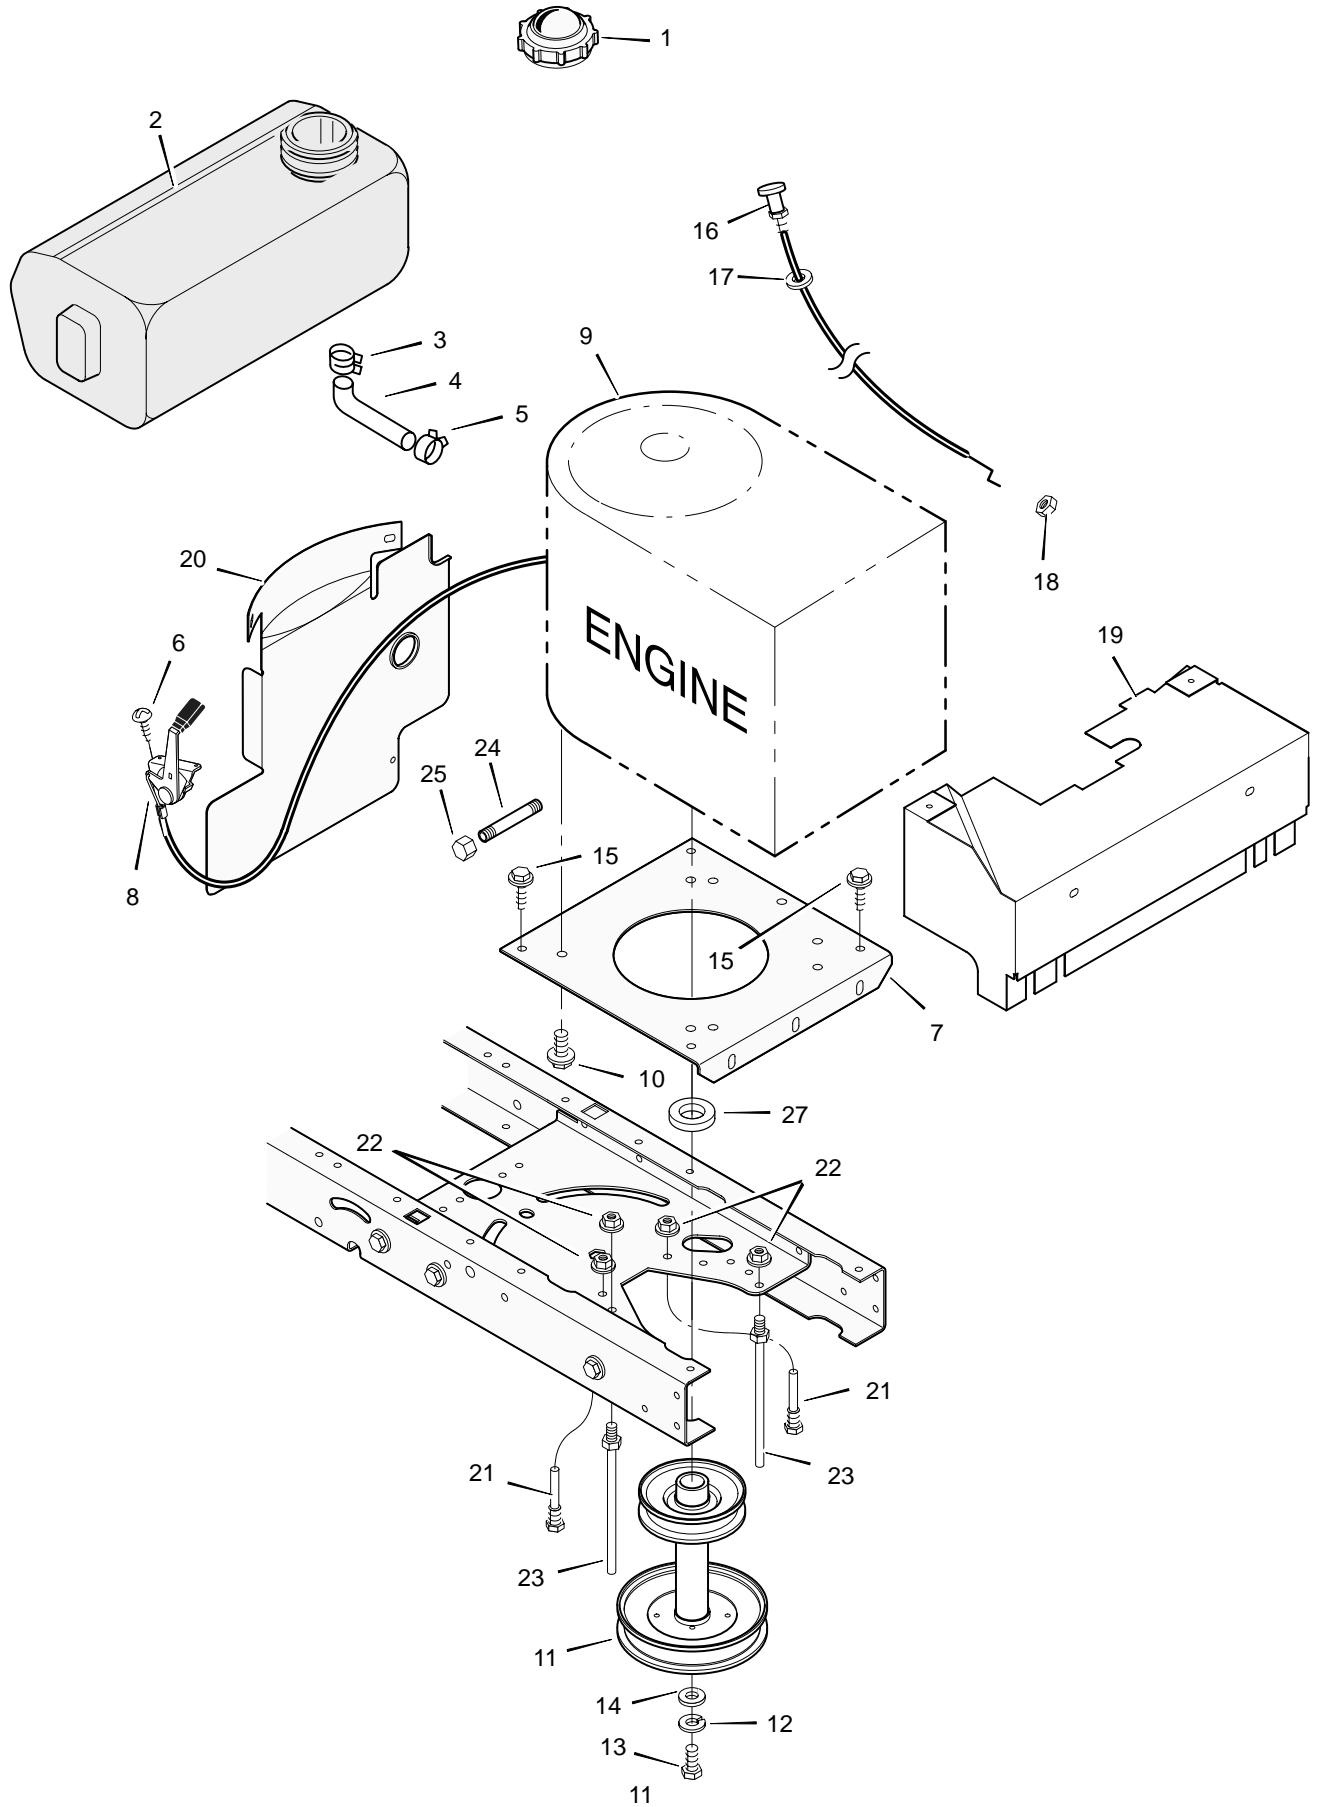

MODEL 42564x59A

REPAIR PARTS ENGINE MOUNT

MODEL 42564x59A

REPAIR PARTS ENGINE MOUNT

Key No.	Description	Part No.
1	Fuel Cap	92317
2	Fuel Tank	92567
3	Hose Clamp	91174
4	Fuel Line	23717
5	Hose Clamp	91174
6	Screw	26x201
7	Plate, Engine	94006E701
8	Throttle Control	93165
9	Engine*	_____
10	Bolt, Engine Mount	25x7
11	Stack Pulley Assembly	94407Z
12	Lockwasher	19x35
13	Bolt, Hex	1x140
14	Washer	17x170
15	Screw	26x249
16	Choke	91326
17	Washer	19x8
18	Nut	15x33
19	Baffle, Front Engine	93188E701
20	Baffle, Rear Engine	93078E701
21	Guide, Belt	93349Z
22	Nut, Flange	15x79Z
23	Guide, Belt	94066Z
24	Pipe, Oil Drain	92279
25	Cap, Oil Drain	21651
27	Spacer	93077

* Parts are available from an Authorized Service Center. See "Engines, Gasoline" or "Gasoline Engines" in the yellow pages of the telephone directory.