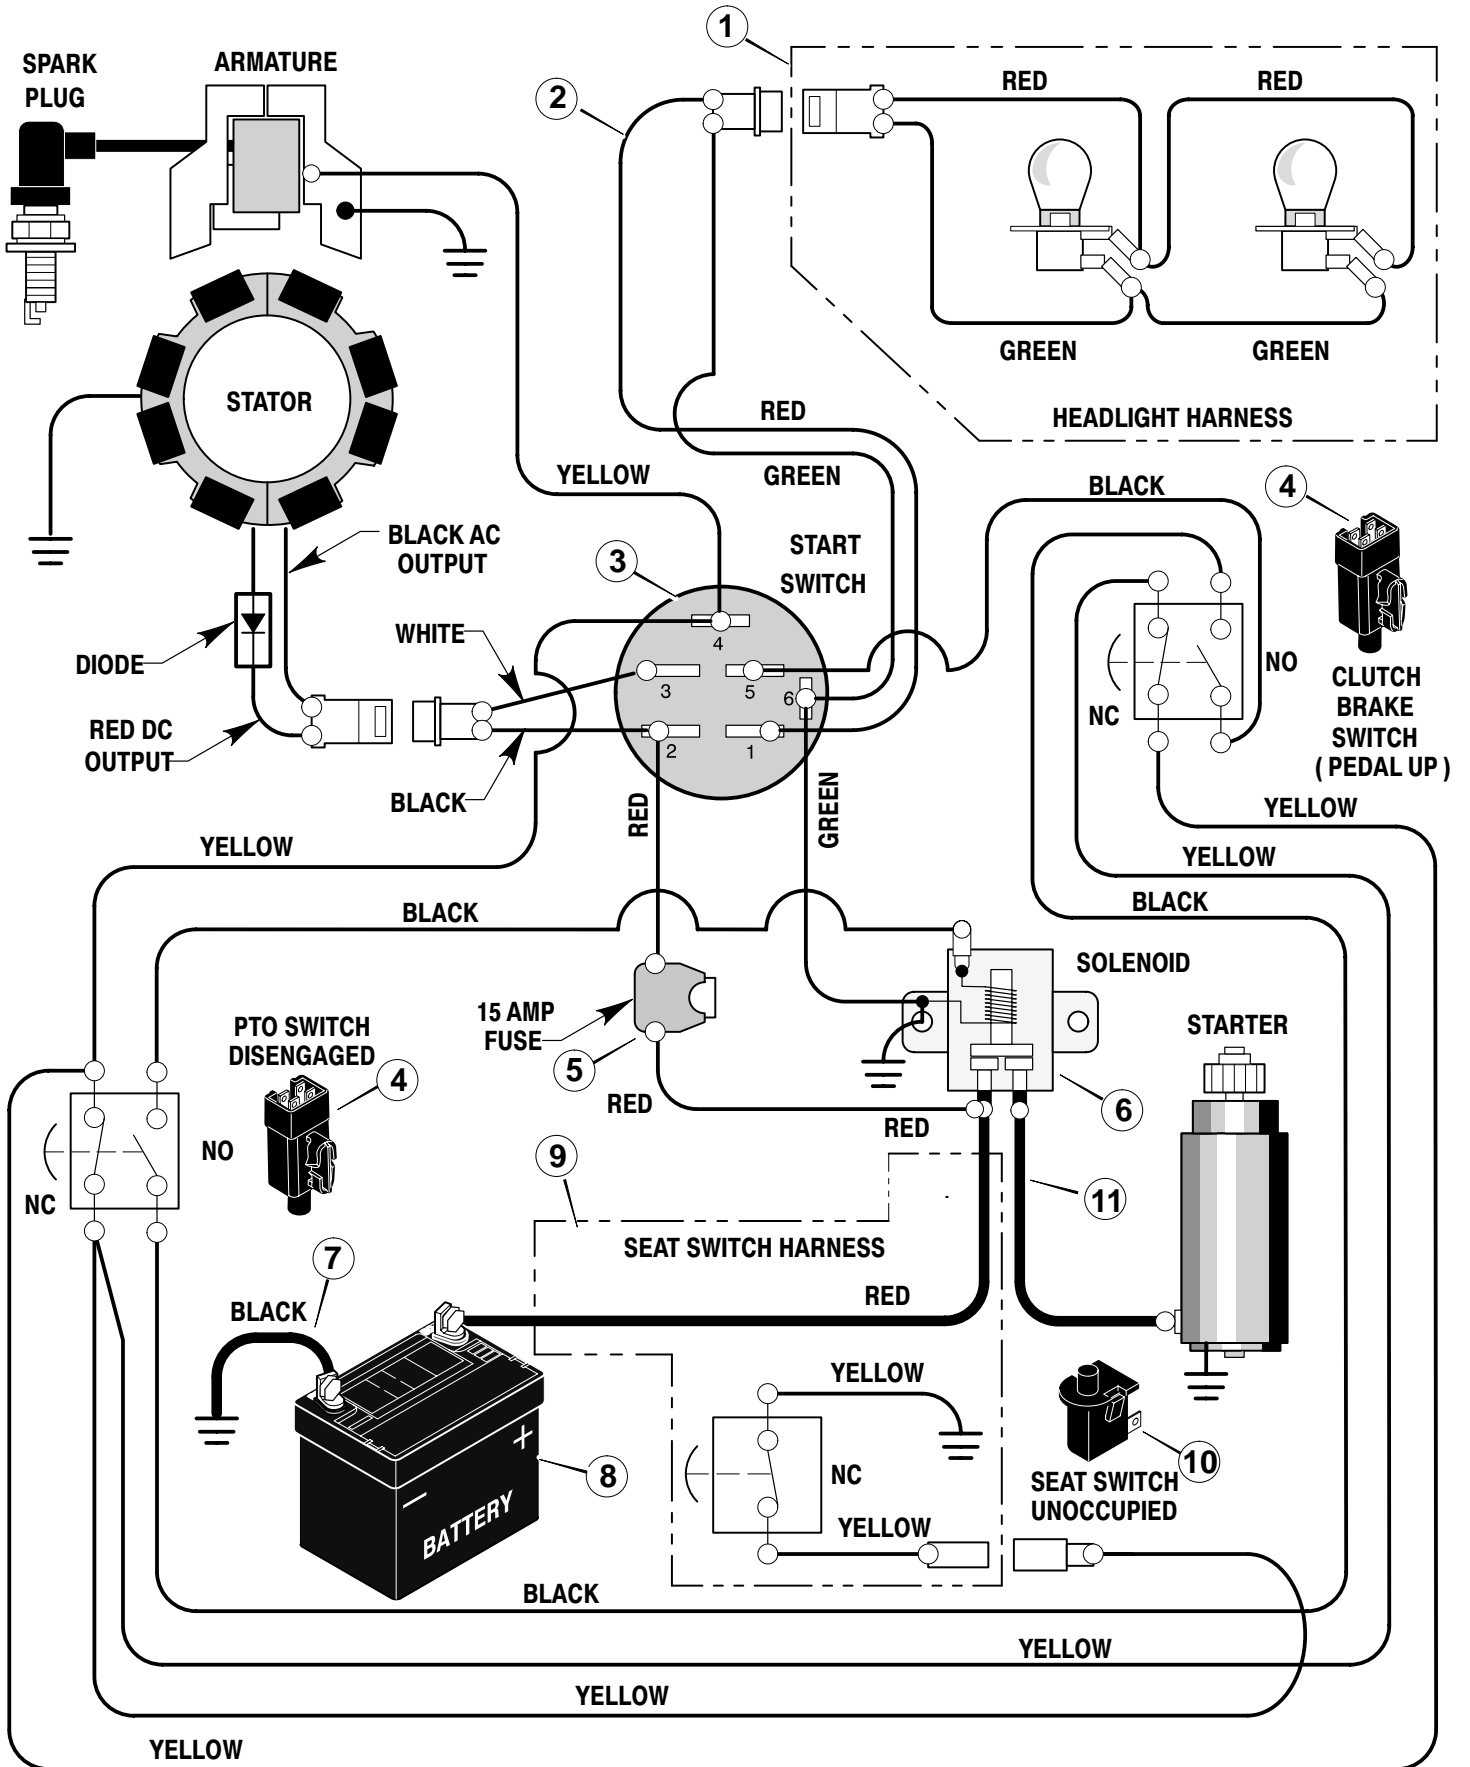

MODEL 42564x59A

REPAIR PARTS ENGINE MOUNT

Key No.	Description	Part No.
1	Fuel Cap	92317
2	Fuel Tank	92567
3	Hose Clamp	91174
4	Fuel Line	23717
5	Hose Clamp	91174
6	Screw	26x201
7	Plate, Engine	94006E701
8	Throttle Control	93165
9	Engine*	_____
10	Bolt, Engine Mount	25x7
11	Stack Pulley Assembly	94407Z
12	Lockwasher	19x35
13	Bolt, Hex	1x140
14	Washer	17x170
15	Screw	26x249
16	Choke	91326
17	Washer	19x8
18	Nut	15x33
19	Baffle, Front Engine	93188E701
20	Baffle, Rear Engine	93078E701
21	Guide, Belt	93349Z
22	Nut, Flange	15x79Z
23	Guide, Belt	94066Z
24	Pipe, Oil Drain	92279
25	Cap, Oil Drain	21651
27	Spacer	93077

* Parts are available from an Authorized Service Center. See "Engines, Gasoline" or "Gasoline Engines" in the yellow pages of the telephone directory.

MODEL 42564x59A

REPAIR PARTS ELECTRICAL SYSTEM