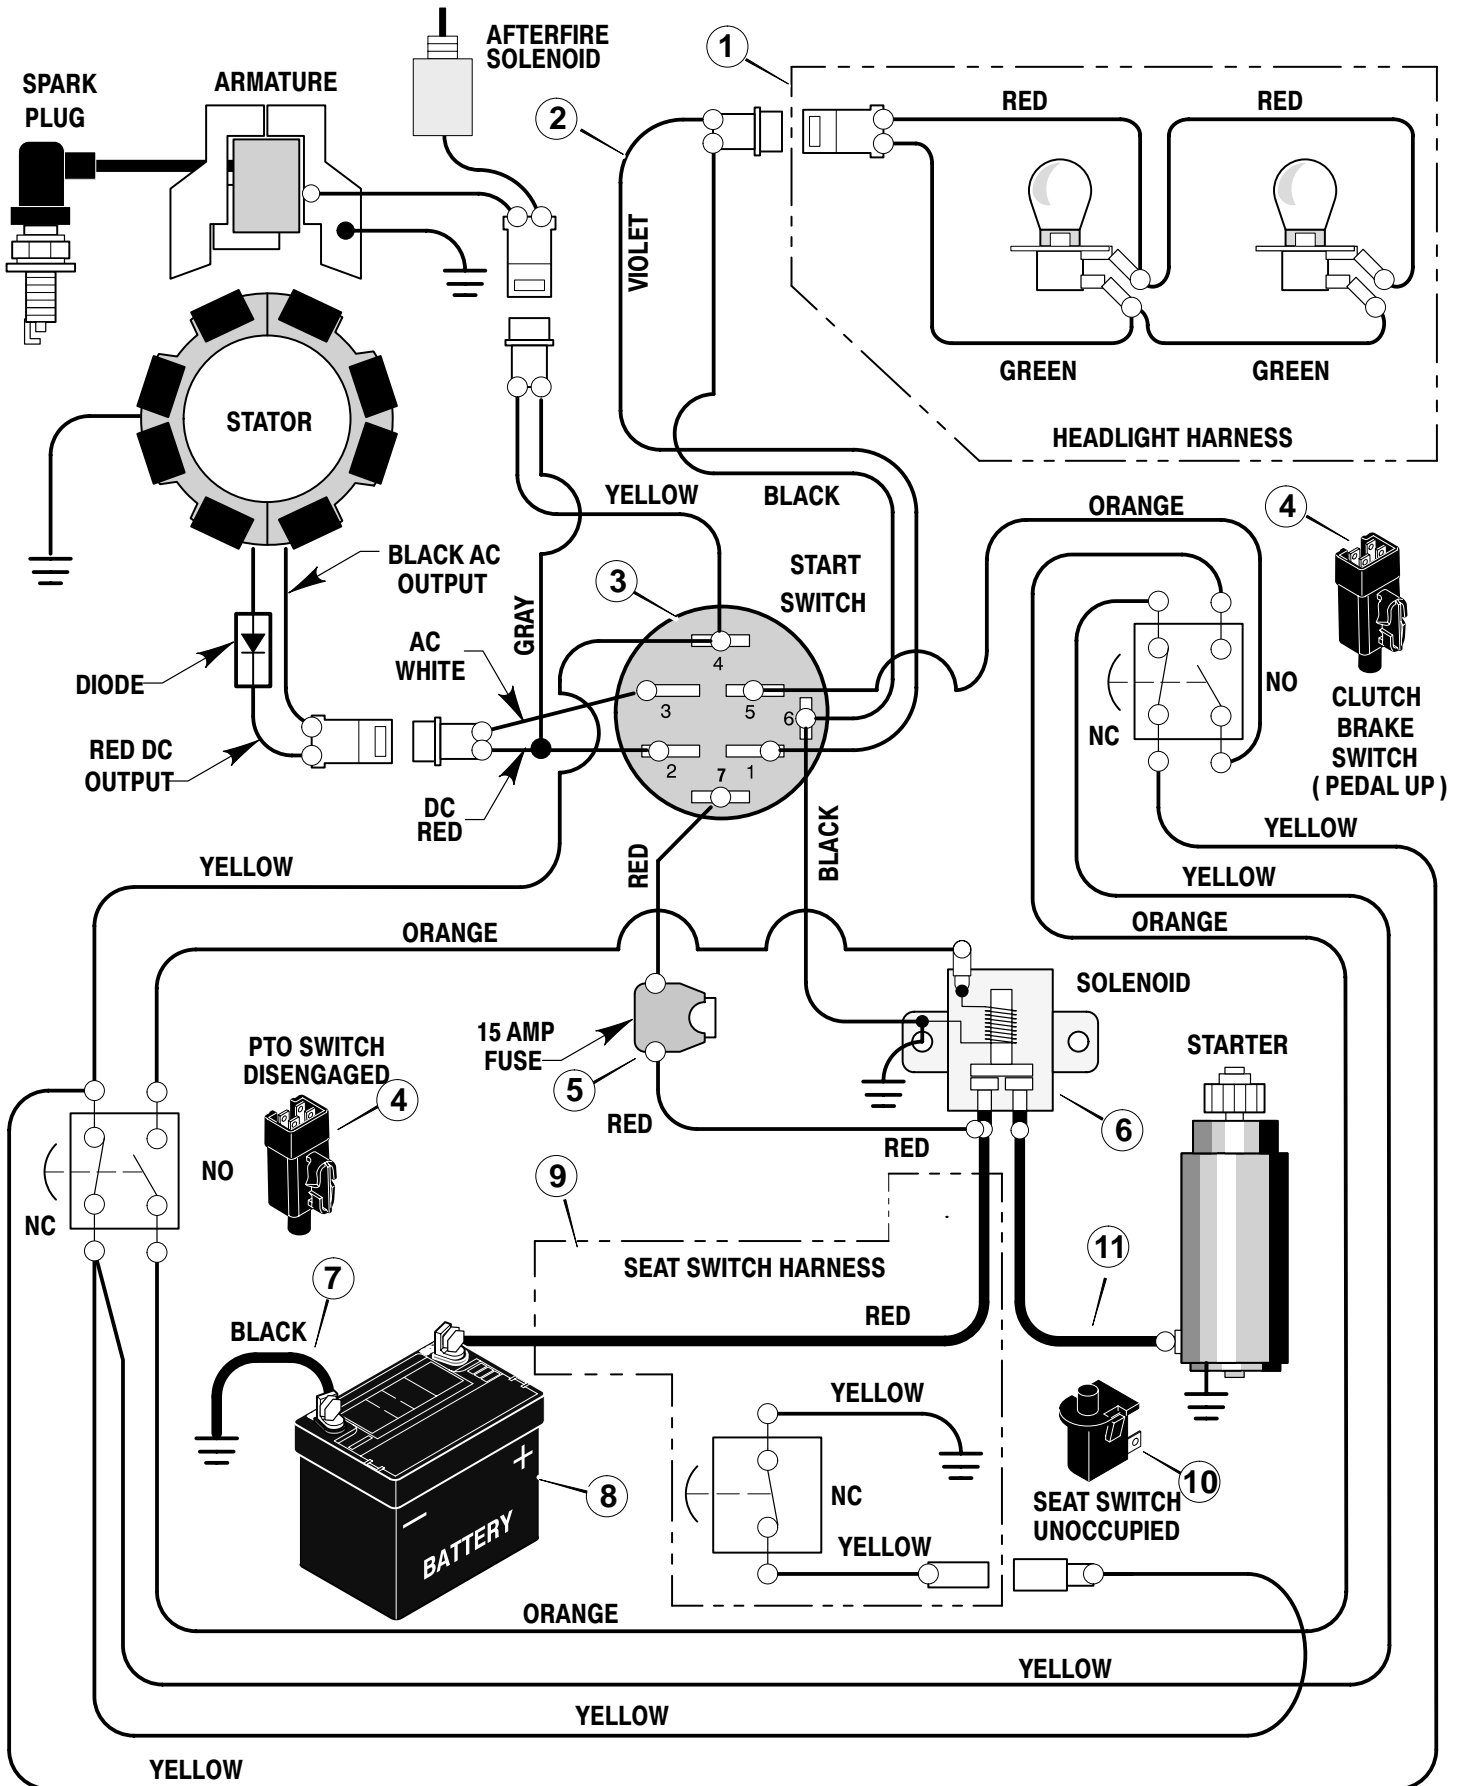

* Includes Key No. 17, 18, 30, 31, 32, 33, 45, 46, 53, 54, 55, and 56.

MODEL 42560x52A

REPAIR PARTS ENGINE MOUNT

MODEL 42560x52A

REPAIR PARTS ENGINE MOUNT

Key No.	Description	Part No.
1	Fuel Cap	92317
2	Fuel Tank	94073
3	Hose Clamp	95197
4	Fuel Line	23717
5	Hose Clamp	95197
6	Screw	26x201
7	Plate, Engine	94006E700
8	Throttle Control	91989
9	Engine	—
—	Muffler	95206
—	Gasket, Muffler	91309
—	Adapter, Muffler	95207
—	Screw, Adapter	6x103
—	Bolt, Muffler	9x59
—	Lock, Screw	92378
10	Bolt, Engine Mount	25x7
11	Stack Pulley Assembly	690440 Z
12	Lockwasher	19x35
13	Bolt, Hex	1x140
14	Washer	17x170
15	Screw	26x249
21	Guide, Belt	93349
22	Nut, Flange	15x79Z
23	Guide, Belt	94781
26	Screw	26x253
28	Pipe, Exhaust	92855
29	Clamp	92558
30	Shield, Heat	94324
31	Screw	26x263

MODEL 42560x52A

REPAIR PARTS ELECTRICAL SYSTEM

MODEL 42560x52A

REPAIR PARTS ELECTRICAL SYSTEM

Key No.	Description	Part No.
1	Harness, Light Wire	250x92
	Socket, Light	92372
	Bulb, Light	90084
2	Harness, Chassis Wire	250x87
3	Switch, Ignition	92556
	Key, Ignition	20729
	Nut, Hex	91489
	Cap, Ignition	91488
4	Switch, Limit	94136
5	Fuse	54212
	Holder, Fuse	407078
6	Solenoid	94613
	Screw, Mounting	26x229
	Locknut	15x116
7	Cable, Battery Ground	24x32
	Screw, Ground Cable	26x213
8	Battery	21075
	Bolt, Carriage	2x82
	Wingnut	14x79
9	Harness, Seat Switch Wire	250x67
10	Switch, Seat Sensor	94159
11	Cable	24x31