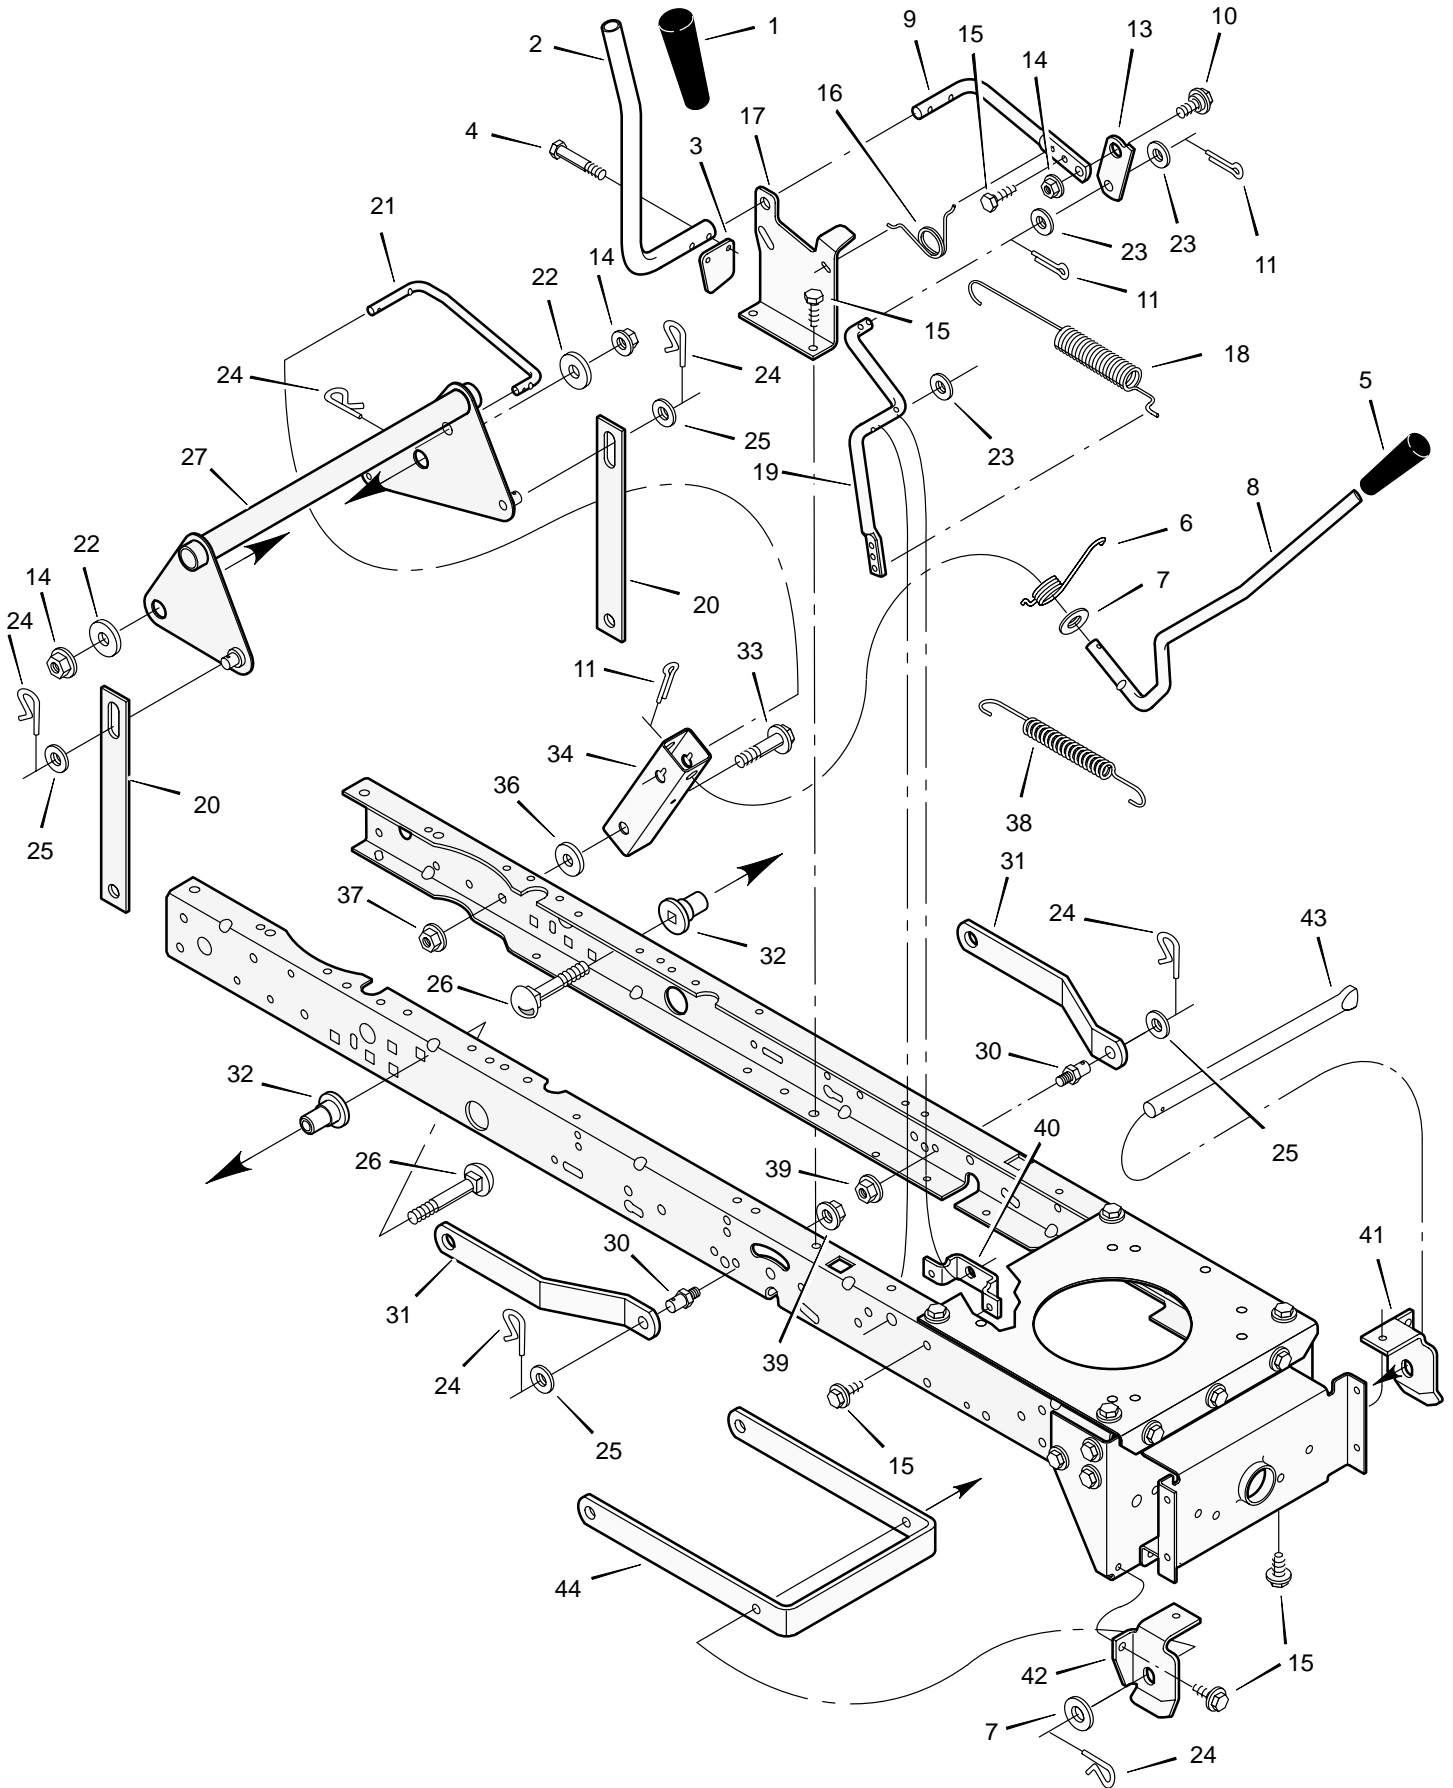

MODEL 42560x52A

REPAIR PARTS MOWER HOUSING SUSPENSION

MODEL 42560x52A

REPAIR PARTS MOWER HOUSING SUSPENSION

Key No.	Description	Part No.	Key No.	Description	Part No.
1	Grip	92698	22	Washer	17x168
2	Handle, PTO	94100 Z	23	Washer	17x57
3	Pad, Switch	94022 Z	24	Pin, Hair	31x4
4	Bolt	25x3	25	Washer	17x91
5	Grip	92697	26	Bolt, Carriage	2x85
6	Spring	166x40	27	Lever Assembly, Lift	690363E700
7	Washer	17x103	30	Pin	94067
8	Handle, Lift	690533	31	Bracket, Rear Suspension	94055E700
9	Lever, PTO	94017 Z	32	Spacer, Lifter	690151
10	Bolt, Shoulder	9x39	33	Bolt, Shoulder	9x53
11	Pin, Cotter	30x20	34	Bracket, Pivot	94015E700
13	Link, PTO	94004 Z	36	Washer	17x191
14	Nut, Flange	15x84	37	Nut, Flange	15x84
15	Screw	26x249	38	Spring	165x131
16	Spring	166x39	39	Nut, Flange	15x68
17	Bracket, PTO	94018E700	40	Bracket, PTO	94005E700
18	Spring	165x119	41	Hanger, Left Deck	94027E700
19	Crank, PTO	690394E700	42	Hanger, Right Deck	94026E700
20	Link, Lift	690212E700	43	Rod, Hanger	94158Z
21	Link, Lift Handle	690122E700	44	Bracket, Suspension	94058E700