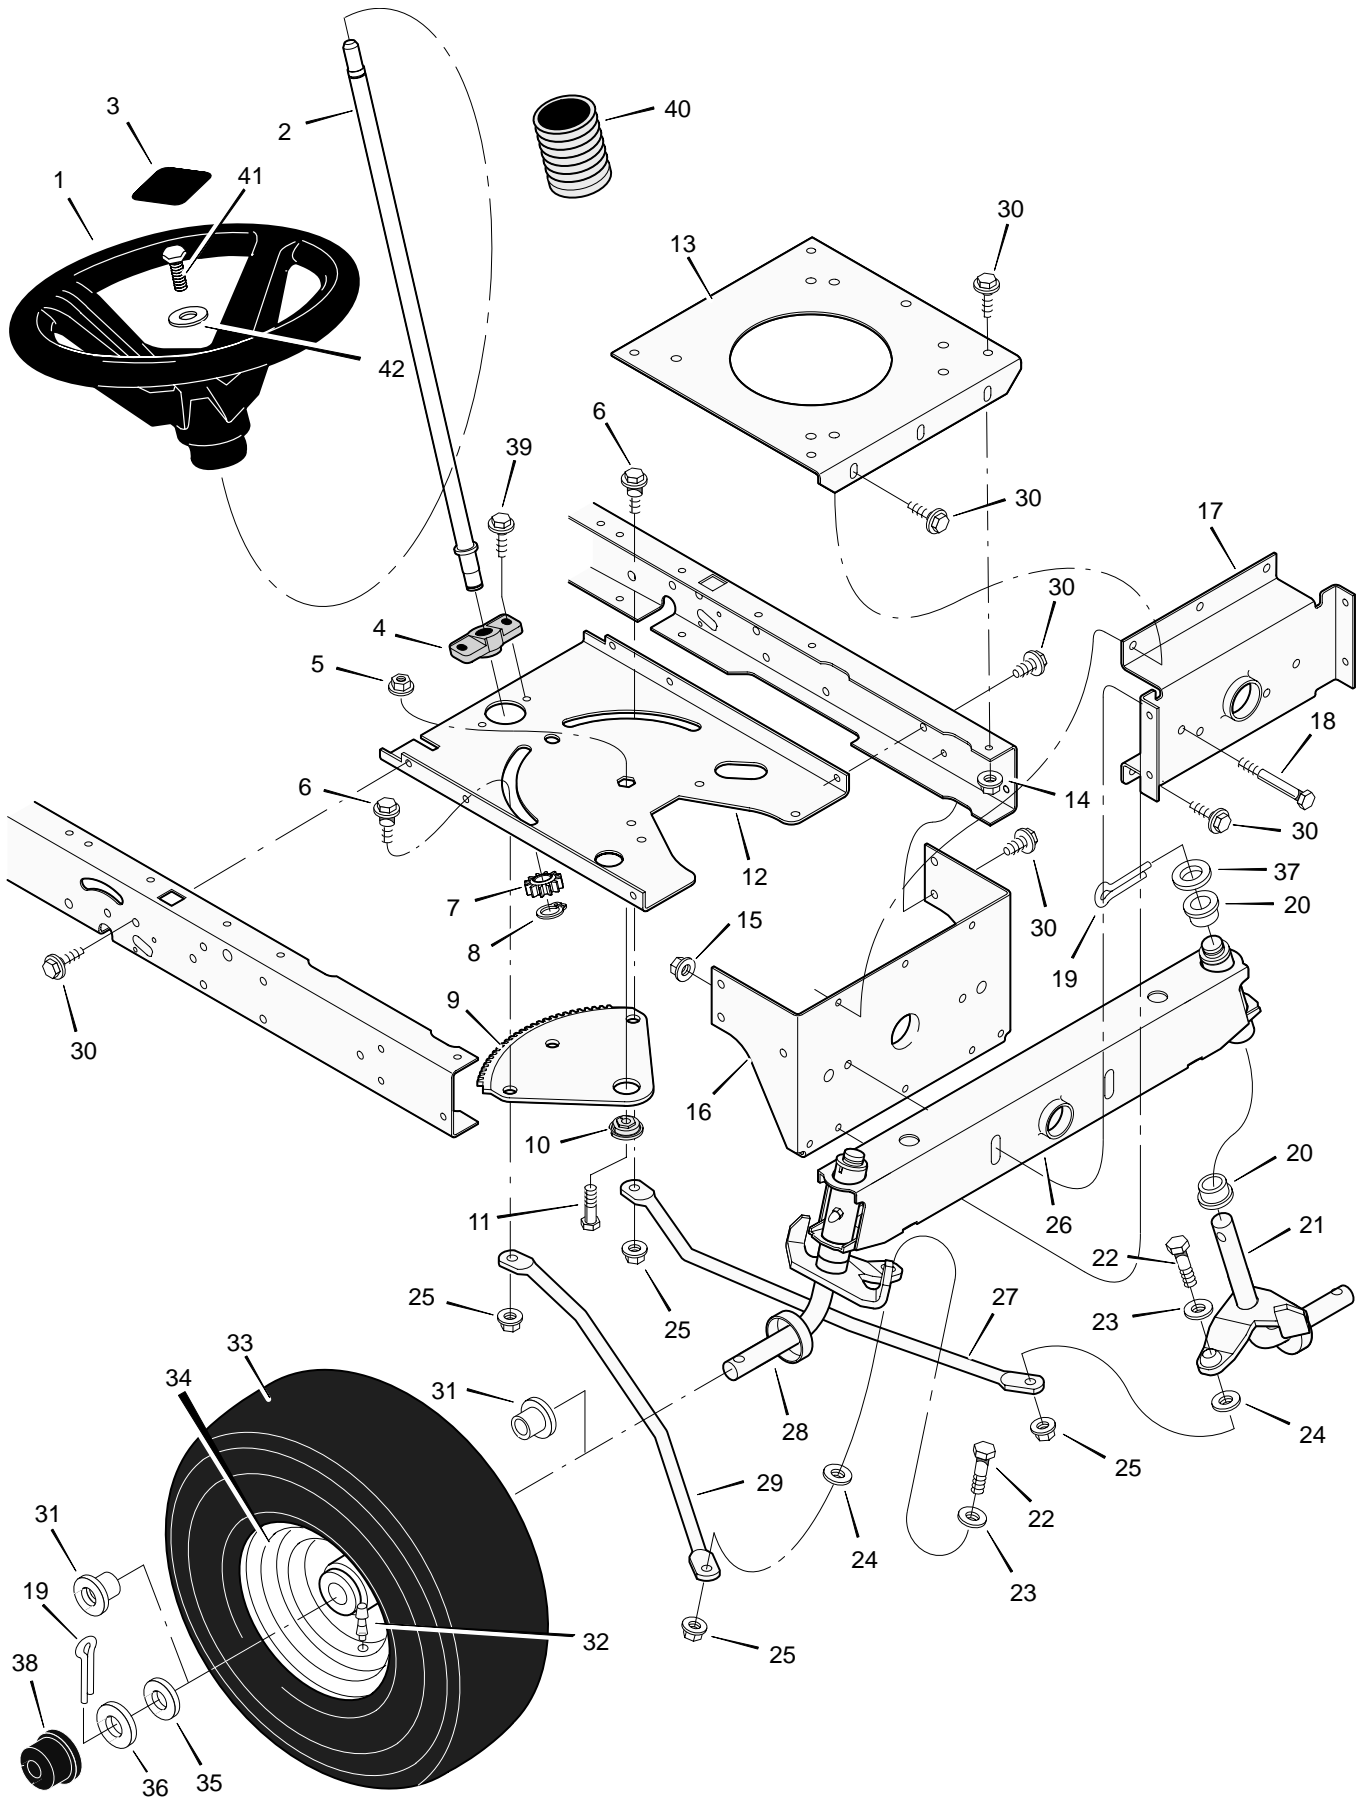

MODEL 42560x52A

REPAIR PARTS STEERING

MODEL 42560x52A

REPAIR PARTS STEERING

Key No.	Description	Part No.	Key No.	Description	Part No.
1	Wheel, Steering	95185	23	Washer	17x104
2	Post, Steering	690625	24	Washer	17x53 Z
3	Insert, Steering Wheel	711326	25	Nut, Flange	15x84
4	Bearing	94124	26	Axle Assembly	690210E700
5	Nut, Flange	15x111	27	Drag Link, Left	95329E700
6	Bolt, Shoulder	9x57	28	Spindle Assembly, Right	94575E700
7	Gear, Pinion	690183E700	29	Drag Link, Right	95328E700
8	Ring, Snap	11x25	30	Screw	26x249
9	Gear, Sector	94121E700	31	Bearing, Wheel	91334
10	Bearing	94123	32	Stem, Valve	24373
11	Bolt	1x84	33	Tire *	91912
12	Plate, Steering	1001024E700	—	Tube	407924
13	Plate, Engine	94006E700	34	Wheel and Tire Assembly	94579-601
14	Nut, Flange	15x88	35	Washer	17x195
15	Nut, Flange	15x118	36	Washer	17x192
16	Bracket, Hanger	94013E700	37	Washer	17x113
17	Axle, Hanger	94007E700	38	Hub Cap	94618
18	Bolt	1x146	39	Screw	26x267
19	Pin, Cotter	30x49	40	Bellows	92059
20	Bearing	690150	41	Bolt	25x3
21	Spindle Assembly, Left	94576E700	42	Washer	17x146
22	Bolt	1x111			

* When you order a tire, make sure to give the brand name of the tire so that the tread pattern on the tire will match.