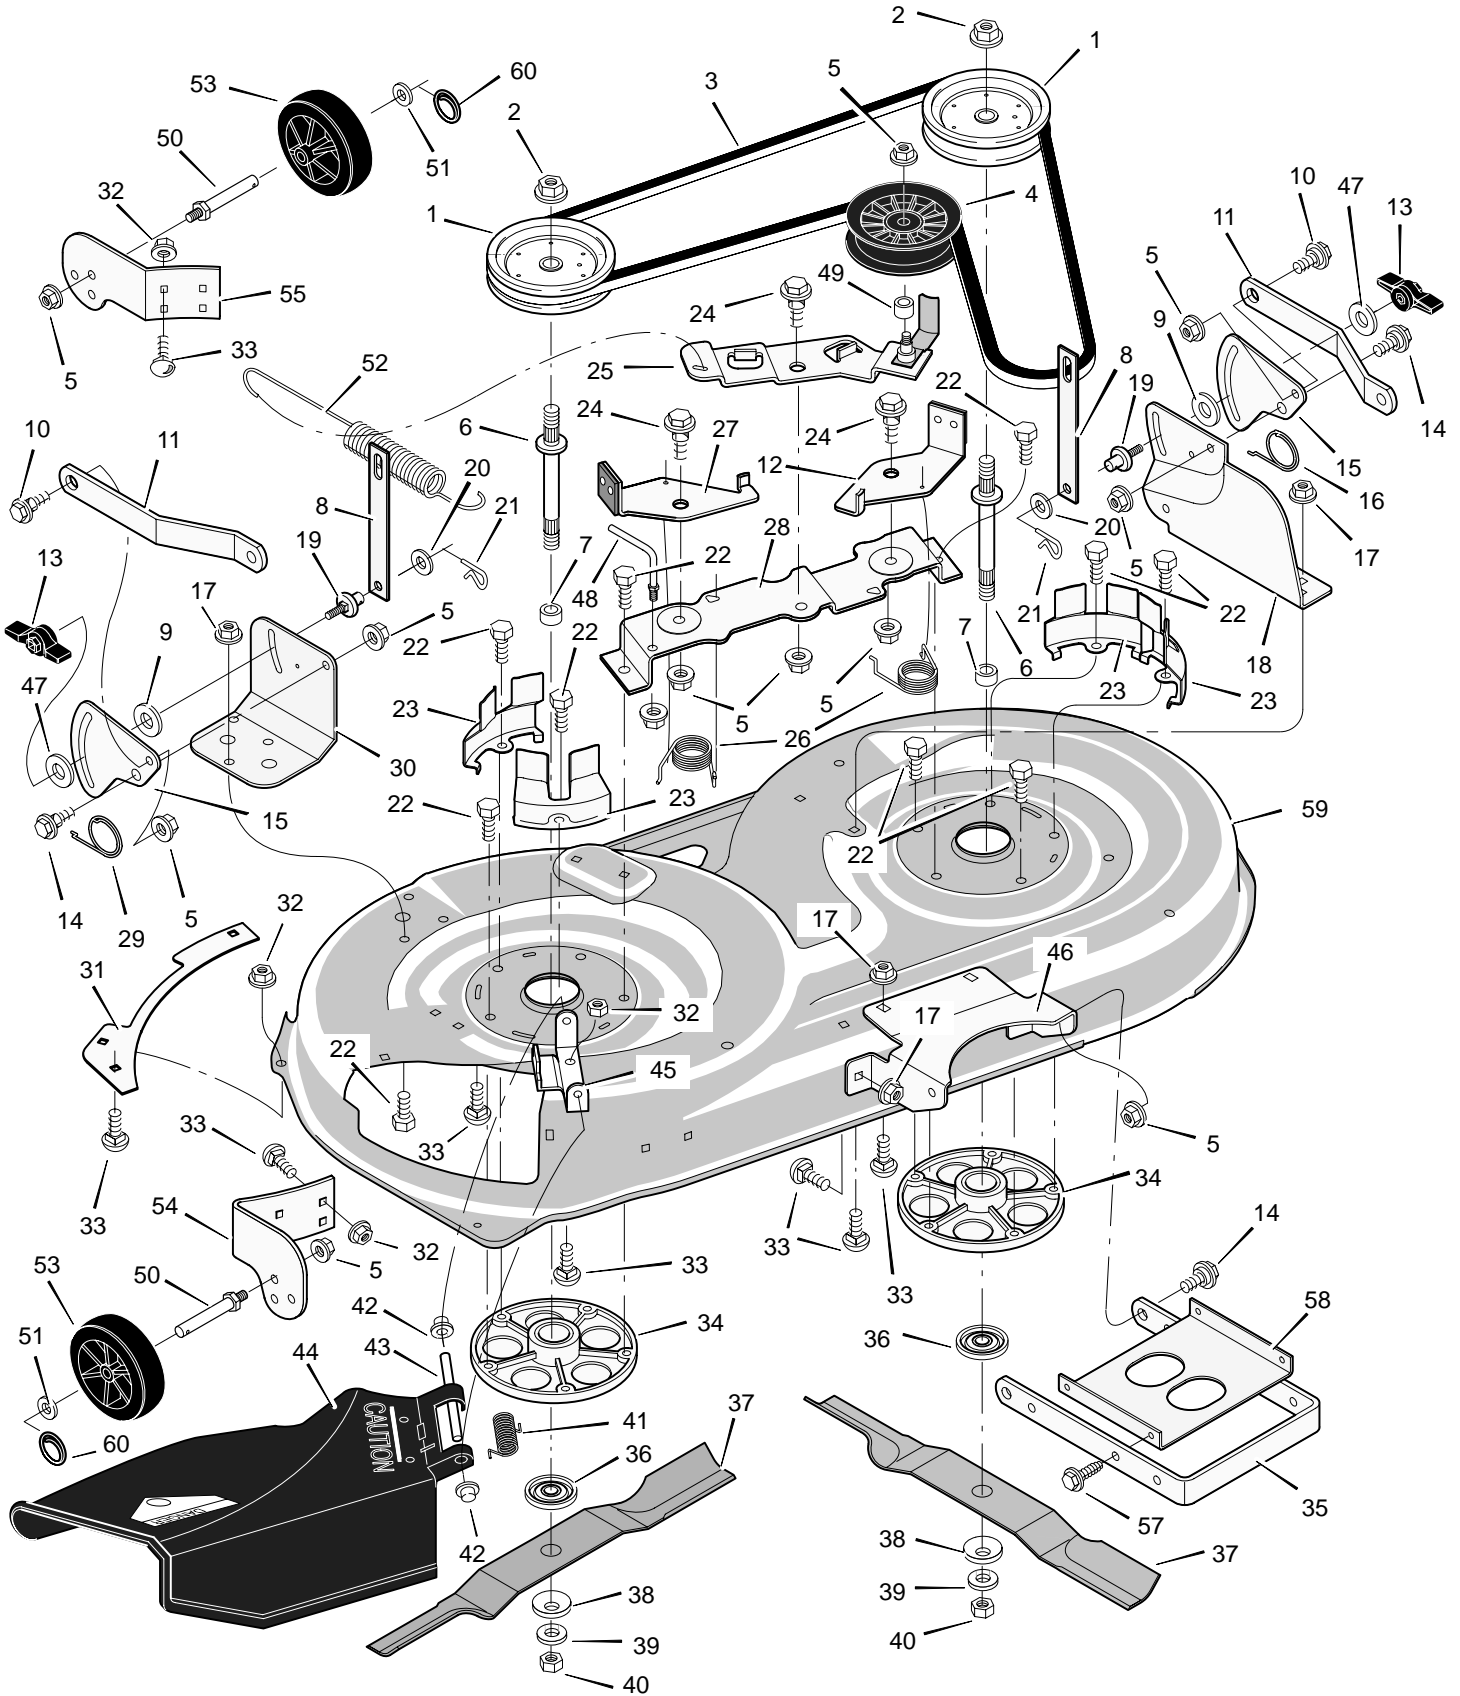

MODEL 42560x52A

REPAIR PARTS MOWER HOUSING

MODEL 42560x52A

REPAIR PARTS MOWER HOUSING

Key No.	Description	Part No.	Key No.	Description	Part No.
1	Pulley, Jackshaft	94199	31	Plate	92426E700
2	Nut, Hex	15x121	32	Nut, Flange	15x88
3	Belt, Mower Drive	37x88	33	Bolt, Carriage	2x53
4	Pulley, Idler	690387	34	Mandrell Housing	1001049
5	Nut, Flange	15x84	35	Bracket, Suspension	94058E700
6	Jackshaft	94129	36	Adapter, Blade	92466
7	Spacer	94130	37	Blade	690205E701
8	Link, Lift	690212E700	38	Washer	17x166
9	Pad, Friction	94137	39	Washer	17x165
10	Bolt, Shoulder	9x52	40	Nut	15x100
11	Bracket, Suspension	94055E700	41	Spring	166x4
12	Pad Assembly, Left Brake	94049E700	42	Cap, Push On	28x23
13	Knob	94068	43	Rod, Deflector	94957 Z
14	Bolt, Shoulder	9x51	44	Deflector Assembly	94707 SE
15	Plate, Suspension	94128E700	45	Bracket, Deflector Hinge	94956E700
16	Spring	166x43	46	Bracket, Front Hanger	94686E700
17	Nut, Flange	15x79	47	Washer	17x45
18	Bracket, Suspension	94192E700	48	Guide, Belt	94781
19	Pin, Hanger	95194	49	Spacer	690369
20	Washer	17x103	50	Bolt, Axle	94025
21	Pin, Hair	31x4	51	Washer	17x91 Z
22	Bolt	25x7	52	Spring, Extension	165x119
23	Cover, Pulley	94051E700	53	Wheel, Gage	92683
24	Bolt, Shoulder	9x39	54	Bracket, Right Wheel	92422E700
25	Arm, Idler	690408E700	55	Bracket, Left Wheel	92423E700
26	Spring	166x41	57	Screw	26x249
27	Pad Assembly, Right Brake	94047E700	58	Stiffener	94604E700
28	Bracket, Brake	94193E700	59	Housing, Blade *	94814E700
29	Spring	166x42	60	Ring, Locking	31x11
30	Bracket, Suspension	94191E700	1-60	Complete Mower Housing Assembly	776007

* Includes Key No. 17, 18, 30, 31, 32, 33, 45, 46, 53, 54, 55, and 56.