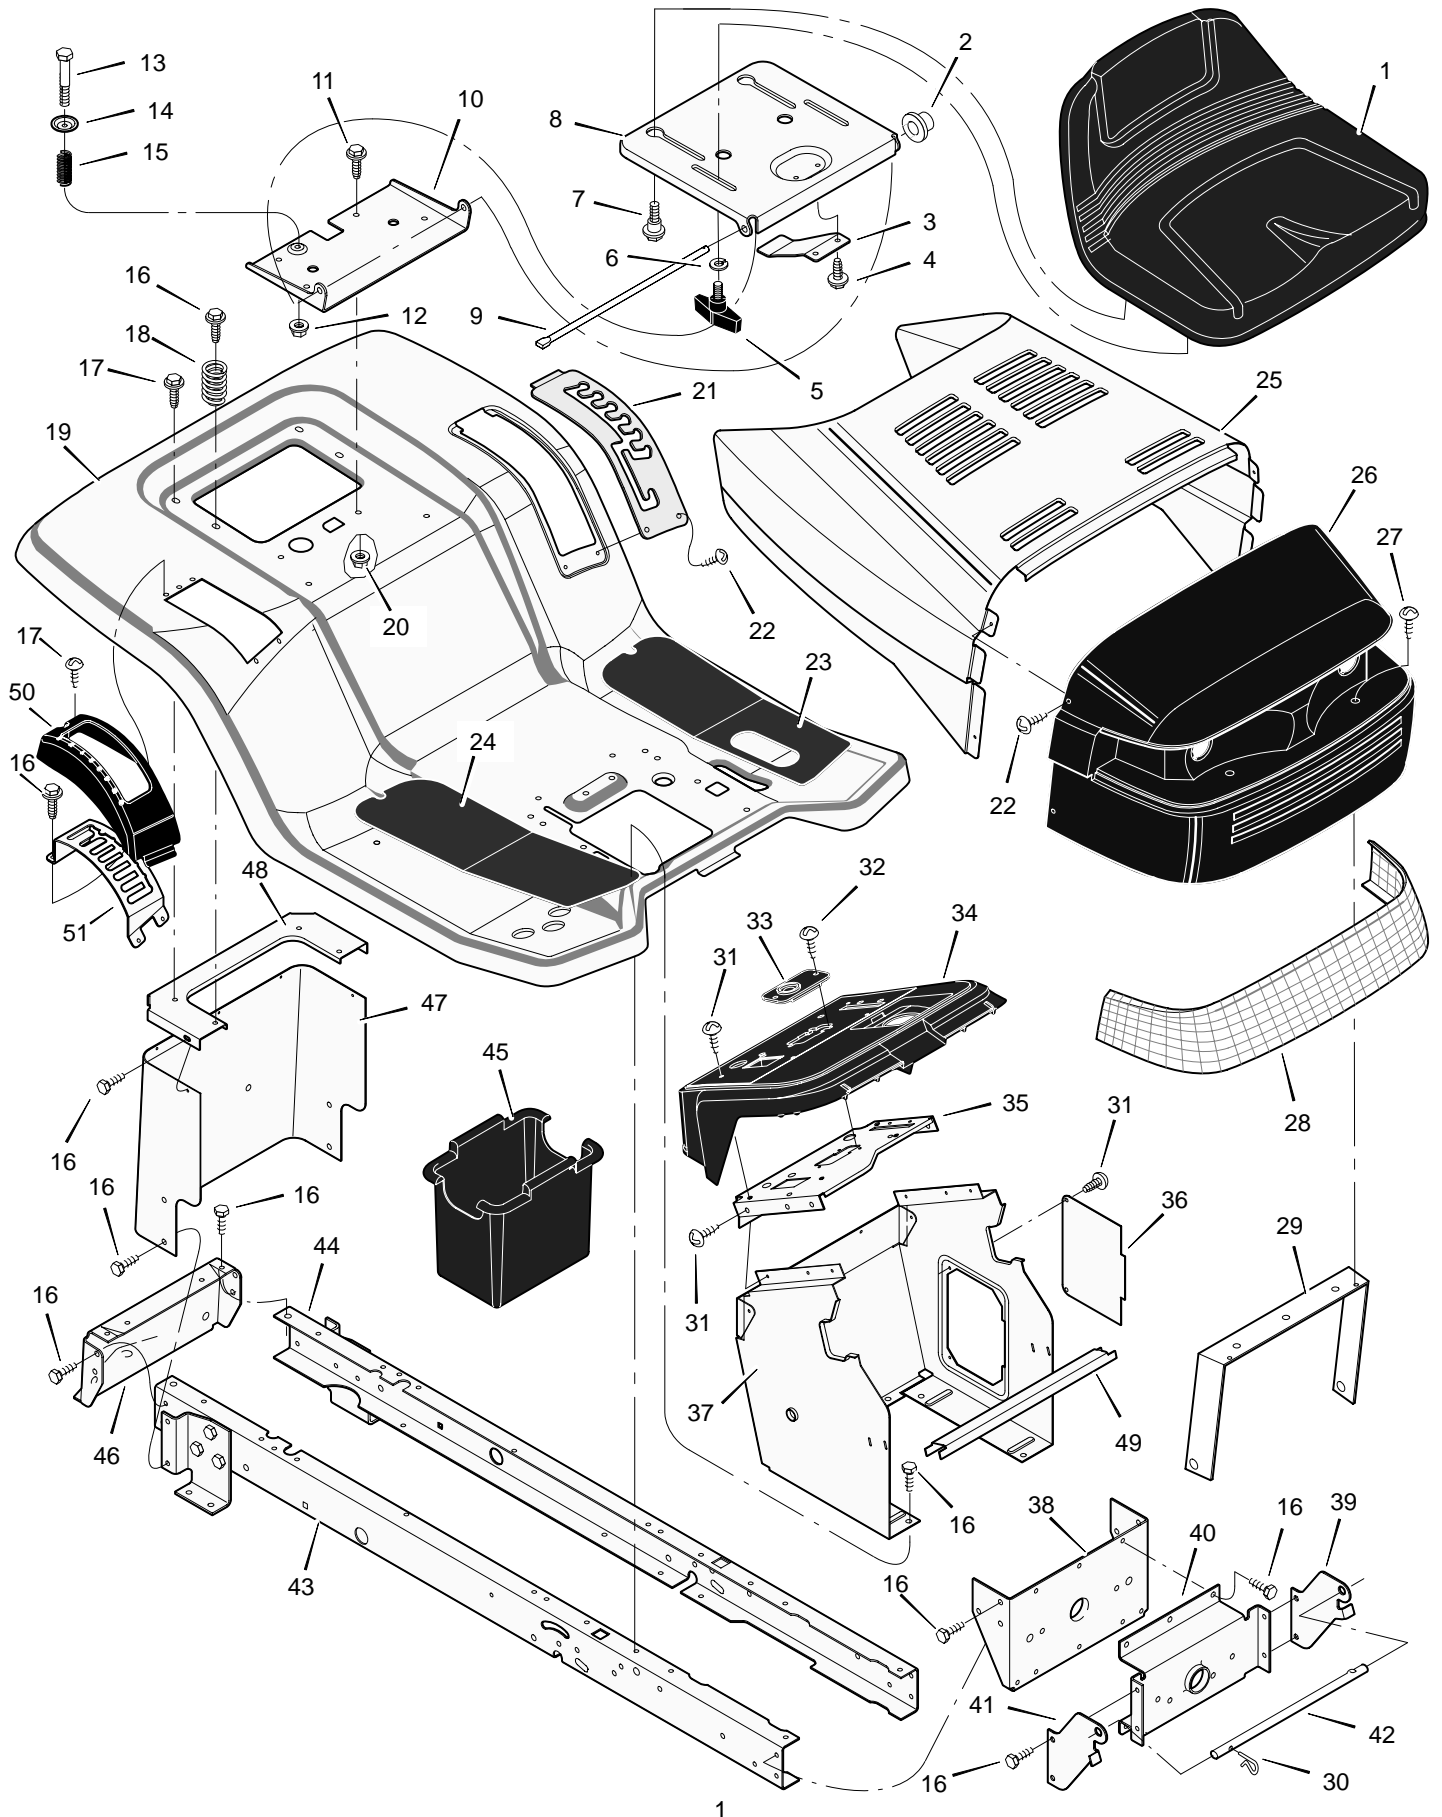

MODEL 42545x29B

REPAIR PARTS

MODEL 42545x29B

REPAIR PARTS

Key No.	Description	Part No.	Key No.	Description	Part No.
1	Seat	94845	28	Lens	93139
2	Cap, Push On	28x23	29	Brace, Grille	93190
3	Spring	94057	30	Pin, Hair	31x4
4	Screw	26x229	31	Screw	26x270
5	Bolt, Wing	94160	32	Screw	26x238
6	Washer	17x47Z	33	Bearing, Steering	94219
7	Bolt, Shoulder	9x56	34	Dash	94223
8	Support, Seat	94154E700	35	Plate, Dash	94221E700
9	Rod, Pivot	94156 Z	36	Panel, Access	93007E700
10	Bracket, Pivot	94153E700	37	Support, Dash	95082E700
11	Bolt	1x45	38	Bracket, Rear Hanger	94013E700
12	Nut	15x89	39	Support, Left Grille	94213E700
13	Bolt, Shoulder	9x55	40	Axle, Hanger	94007E700
14	Washer	94155Z	41	Support, Right Grille	94212E700
15	Spring	164x31	42	Rod, Pivot	93137Z
16	Screw	26x249	43	Frame, Right	690206E700
17	Screw	26x263	44	Frame, Left	690207E700
18	Spring	164x30	45	Container, Battery	690424
19	Deck, Seat	94845E245	46	Plate, Hitch	94002E700
20	Nut	15x88	47	Plate, Rear	690218E700
21	Plate, Index	94886E700	49	Channel	95081E700
22	Screw	9x47	50	Cover, Shift Gate	94470
23	Mat, Left	94109	51	Gate, Shift	94476
24	Mat, Right	94108	—	Decal, Right Hood	44x7952
25	Hood	93215E245	—	Decal, Left Hood	44x7951
26	Grille Assembly (Includes Lens)	93149	—	Decal, Warning	44x6815
27	Screw	26x239	—	Instruction Book & Parts List	F-99756