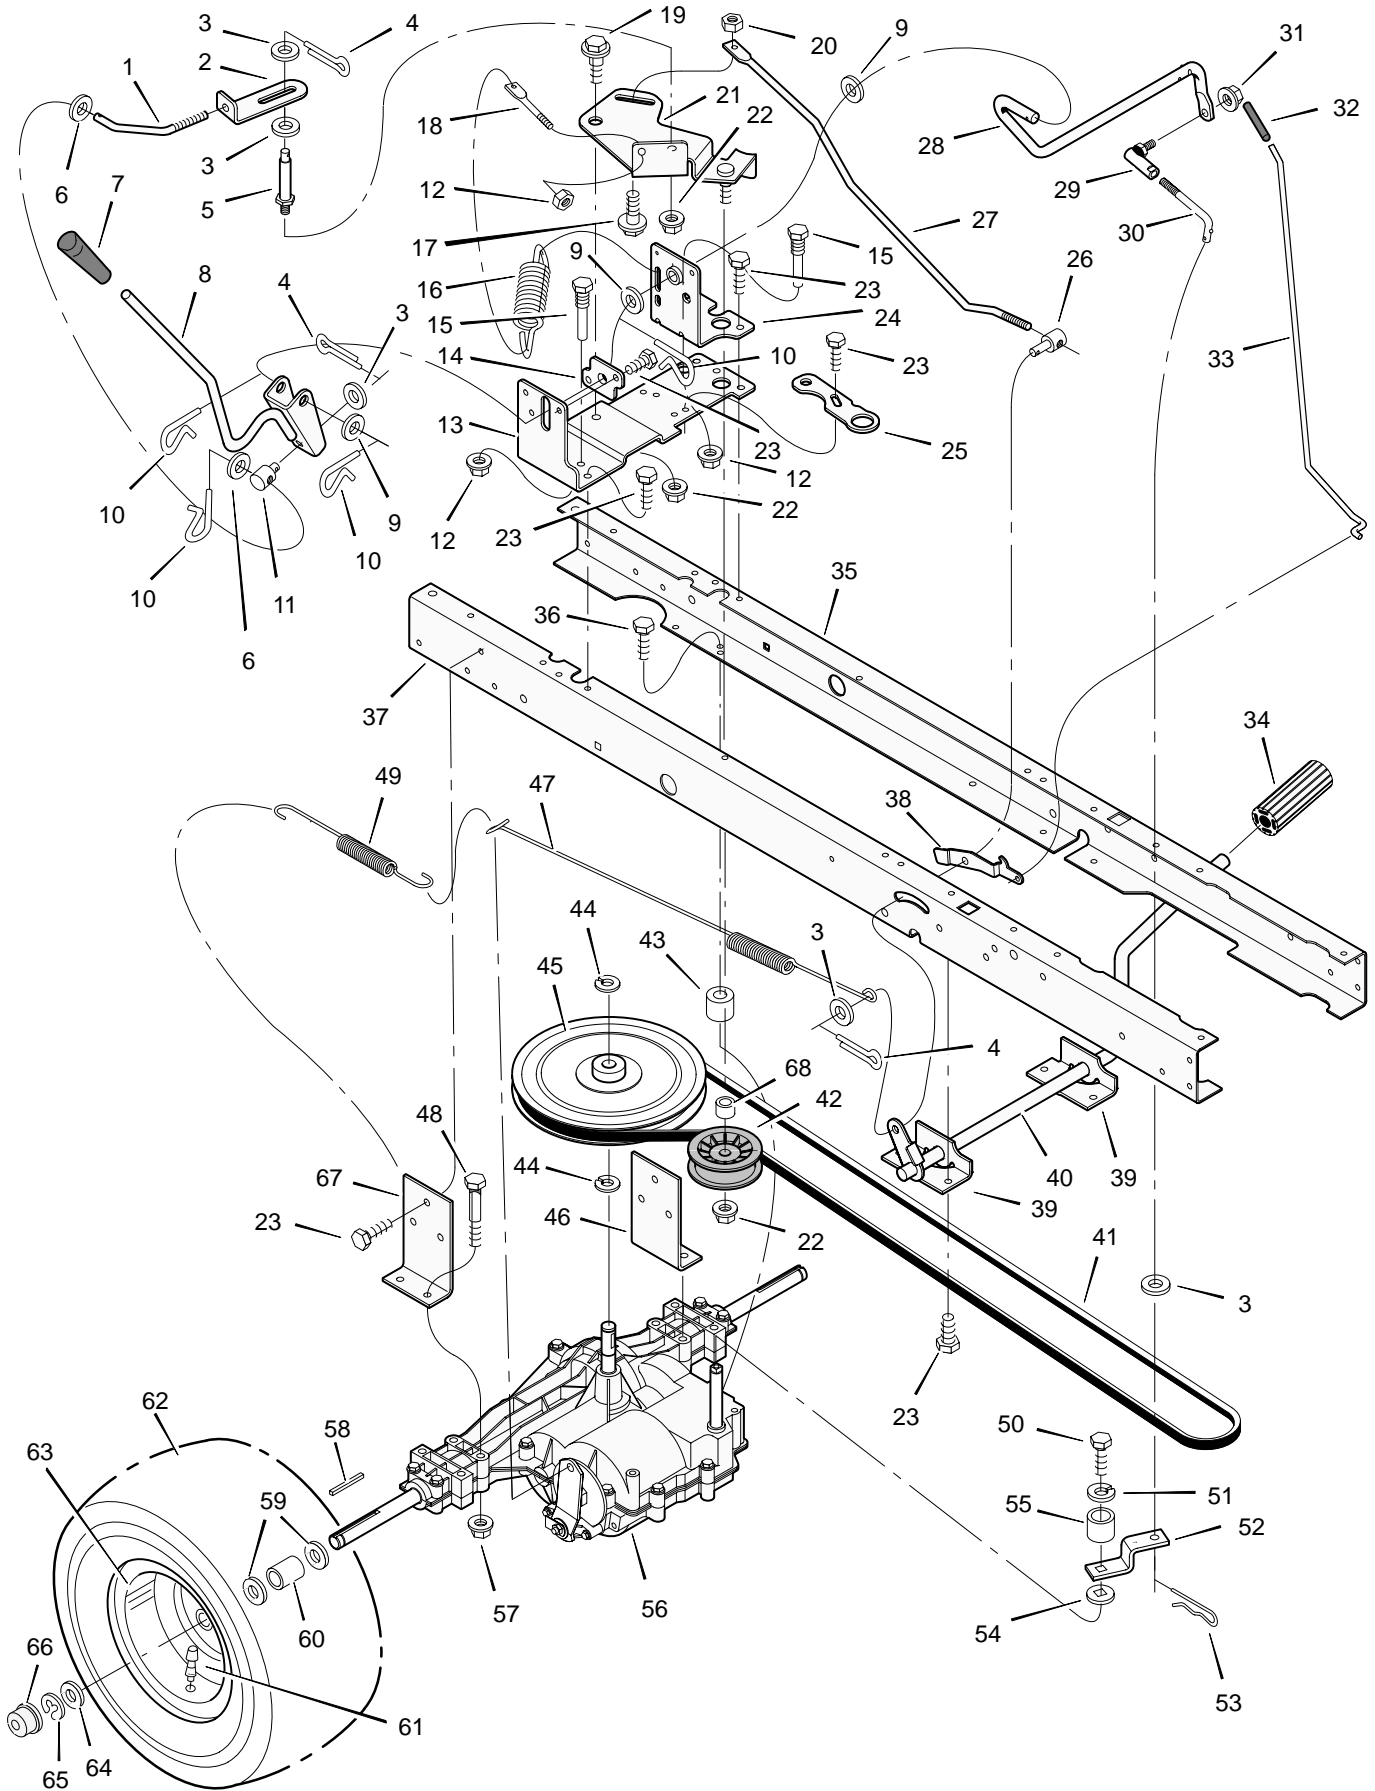

MODEL 42545x29B

REPAIR PARTS

MODEL 42545x29B

REPAIR PARTS

Key No.	Description	Part No.	Key No.	Description	Part No.
1	Rod, Adjuster	690171 Z	35	Frame, Left	690207E700
2	Link, Clutch	94183 Z	36	Screw	25x12
3	Washer	17x104	37	Frame, Right	690206E700
4	Pin, Cotter	30x20	38	Latch, Parking Brake	94045 Z
5	Spacer, Stud	94146	39	Bracket, Pedal	94035E700
6	Washer	17x47 Z	40	Lever, Clutch/Brake	94038E700
7	Grip	94198	41	Belt	37x87
8	Lever, Shift	690170 Z	42	Pulley, Idler	690409
9	Washer	17x102	43	Spacer	94132
10	Pin, Hair	31x4	44	Ring, Snap	11x7
11	Swivel	94147	45	Pulley, Drive	95094
12	Nut, Flange	15x79	46	Bracket, Left Transaxle	94185E700
13	Bracket, Right Shifter	690166E700	47	Spring, Extension	165x115
14	Plate, Pivot	94164 Z	48	Bolt	1x155
15	Guide, Belt	93349	49	Spring, Extension	165x92
16	Spring, Extension	165x116	50	Capscrew	6x105
17	Bolt, Shoulder	9x54	52	Yoke, Shift	94031 Z
18	Stud, Spring	94042 Z	53	Pin, Hair	31x6
19	Bolt, Shoulder	9x39	54	Washer	17x148
20	Locknut	15x89	55	Spacer	91889
21	Arm Assembly, Idler	690173 Z	56	Transaxle	—
22	Locknut	15x84	57	Nut, Flange	15x88
23	Screw	26x249	58	Key, Square	21553
24	Bracket, Shift Pivot	94034 Z	59	Washer	17x160
25	Plate, Shift	94032E700	60	Spacer	87x105 Z
26	Nut, Adjuster	94815	61	Stem, Valve	24373
27	Rod, Clutch	94041 Z	62	Tire	91414
28	Rod, Shift	94167 Z		Tube	407049
29	Joint, Ball	21031	63	Wheel & Tire Assembly	92290–601
30	Link, Shift	94172 Z	64	Washer	17x195
31	Locknut	15x87	65	E–Ring	11x3
32	Grip	92724	66	Cap, Hub (Optional)	94618
33	Rod, Parking Brake	95005 Z	67	Bracket, Right Transaxle	94184E700
34	Pedal	21544	68	Spacer	690369