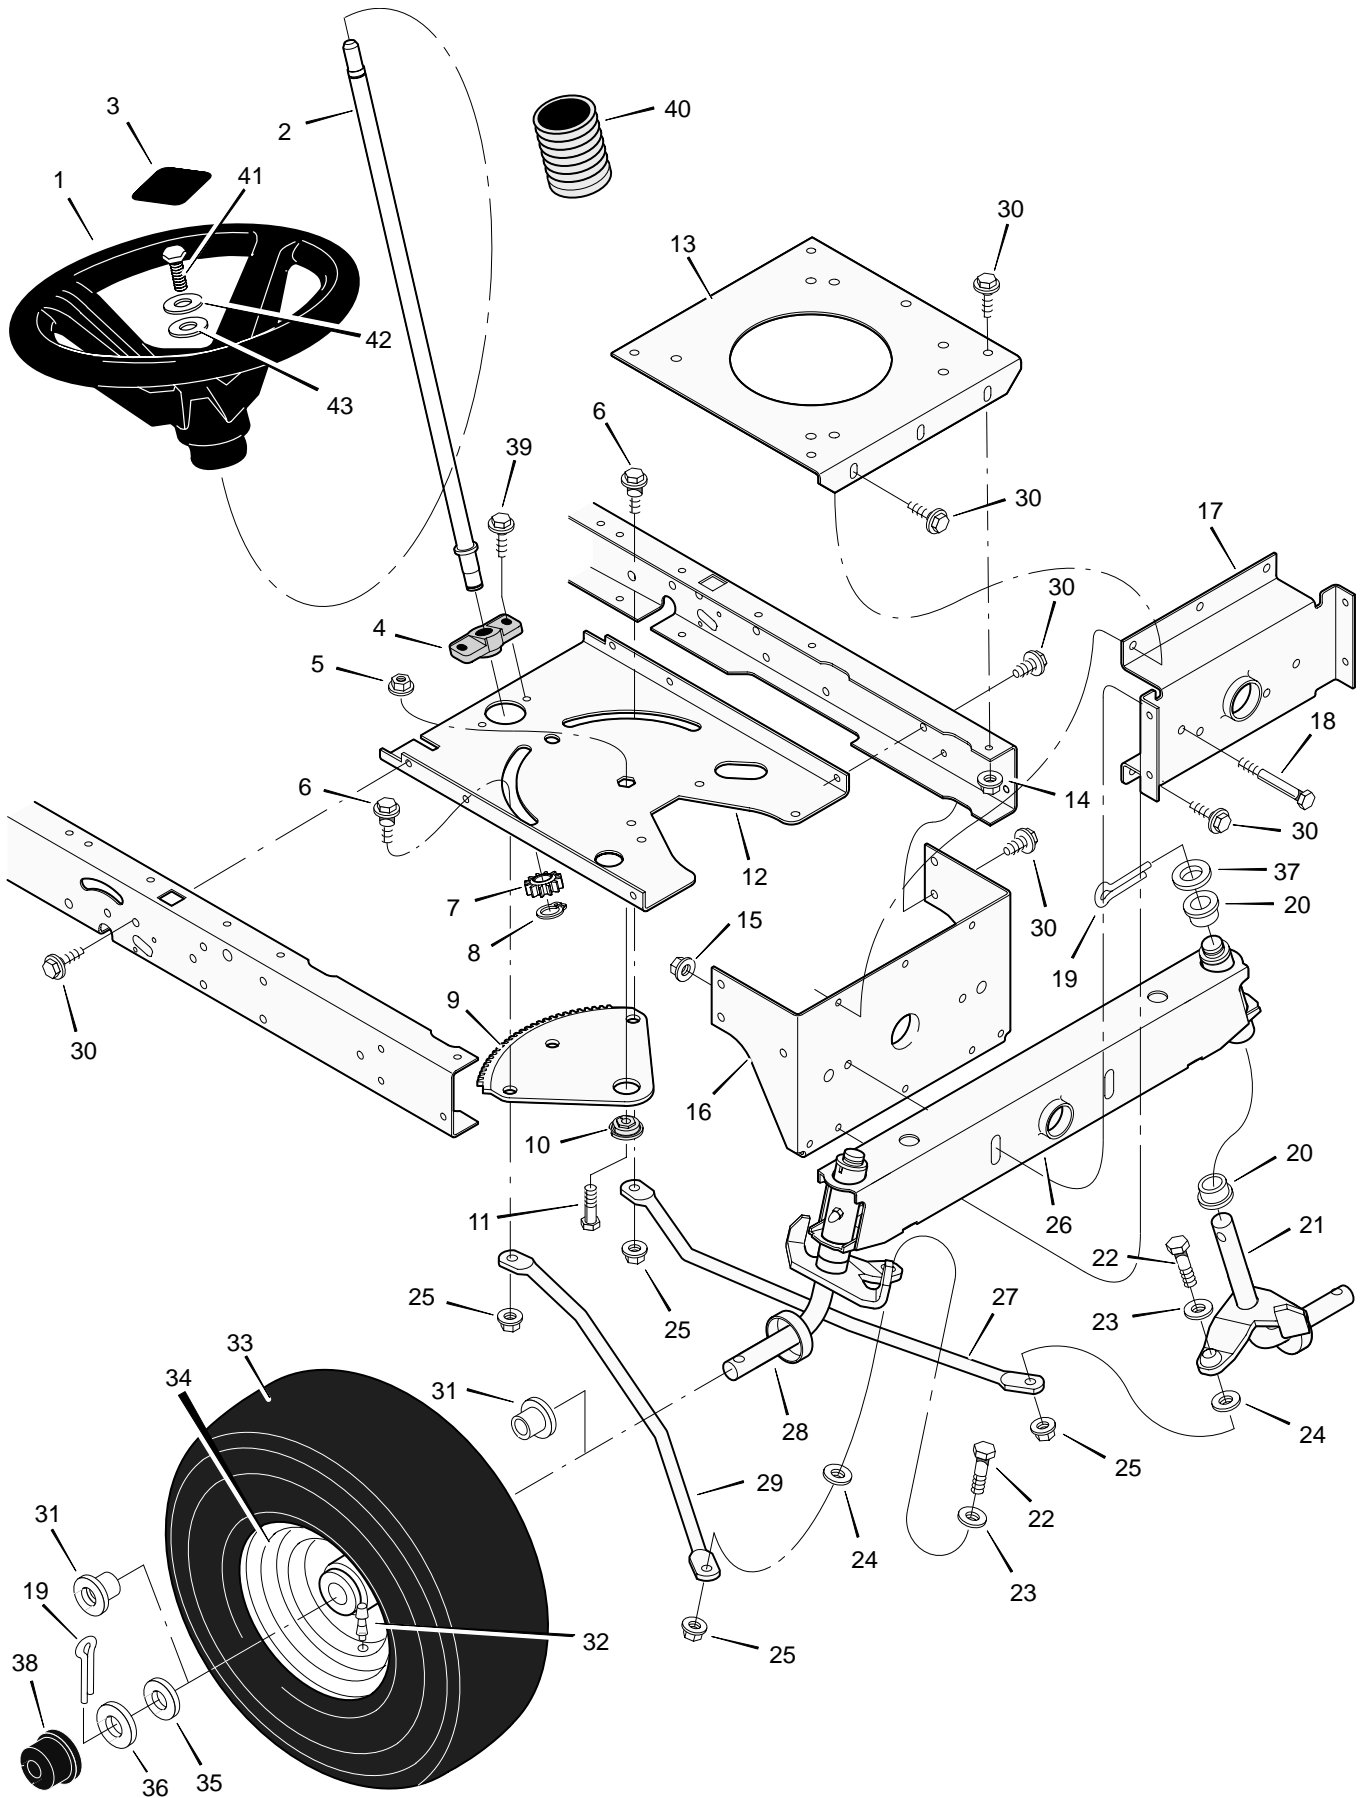

MODEL 42545x29B

REPAIR PARTS

MODEL 42545x29B

REPAIR PARTS

Key No.	Description	Part No.	Key No.	Description	Part No.
1	Wheel, Steering	95336	23	Washer	17x104
2	Post, Steering	94520	24	Washer	17x53 Z
3	Insert, Steering Wheel	95338	25	Nut, Flange	15x84
4	Bearing	94124	26	Axle Assembly	690210E700
5	Nut, Flange	15x113	27	Drag Link, Left	95329E700
6	Bolt, Shoulder	9x57	28	Spindle Assembly, Right	94575E700
7	Gear, Pinion	94122E700	29	Drag Link, Right	95328E700
8	Ring, Snap	11x25	30	Screw	26x249
9	Gear, Sector	94121E700	31	Bearing, Wheel	91334
10	Bearing	94123	32	Stem, Valve	24373
11	Bolt	1x84	33	Tire	91912
12	Plate, Steering	690167E700	—	Tube	407924
13	Plate, Engine	94006E700	34	Wheel and Tire Assembly	94579-601
14	Nut, Flange	15x88	35	Washer	17x195
15	Nut, Flange	15x118	36	Washer	17x192
16	Bracket, Hanger	94013E700	37	Washer	17x113
17	Axle, Hanger	94007E700	38	Hub Cap	94618
18	Bolt	1x146	39	Screw	26x267
19	Pin, Cotter	30x49	40	Bellows	92059
20	Bearing	690150	41	Bolt	1x158
21	Spindle Assembly, Left	94576E700	42	Lockwasher	18x32
22	Bolt	1x111	43	Washer	17x146 Z