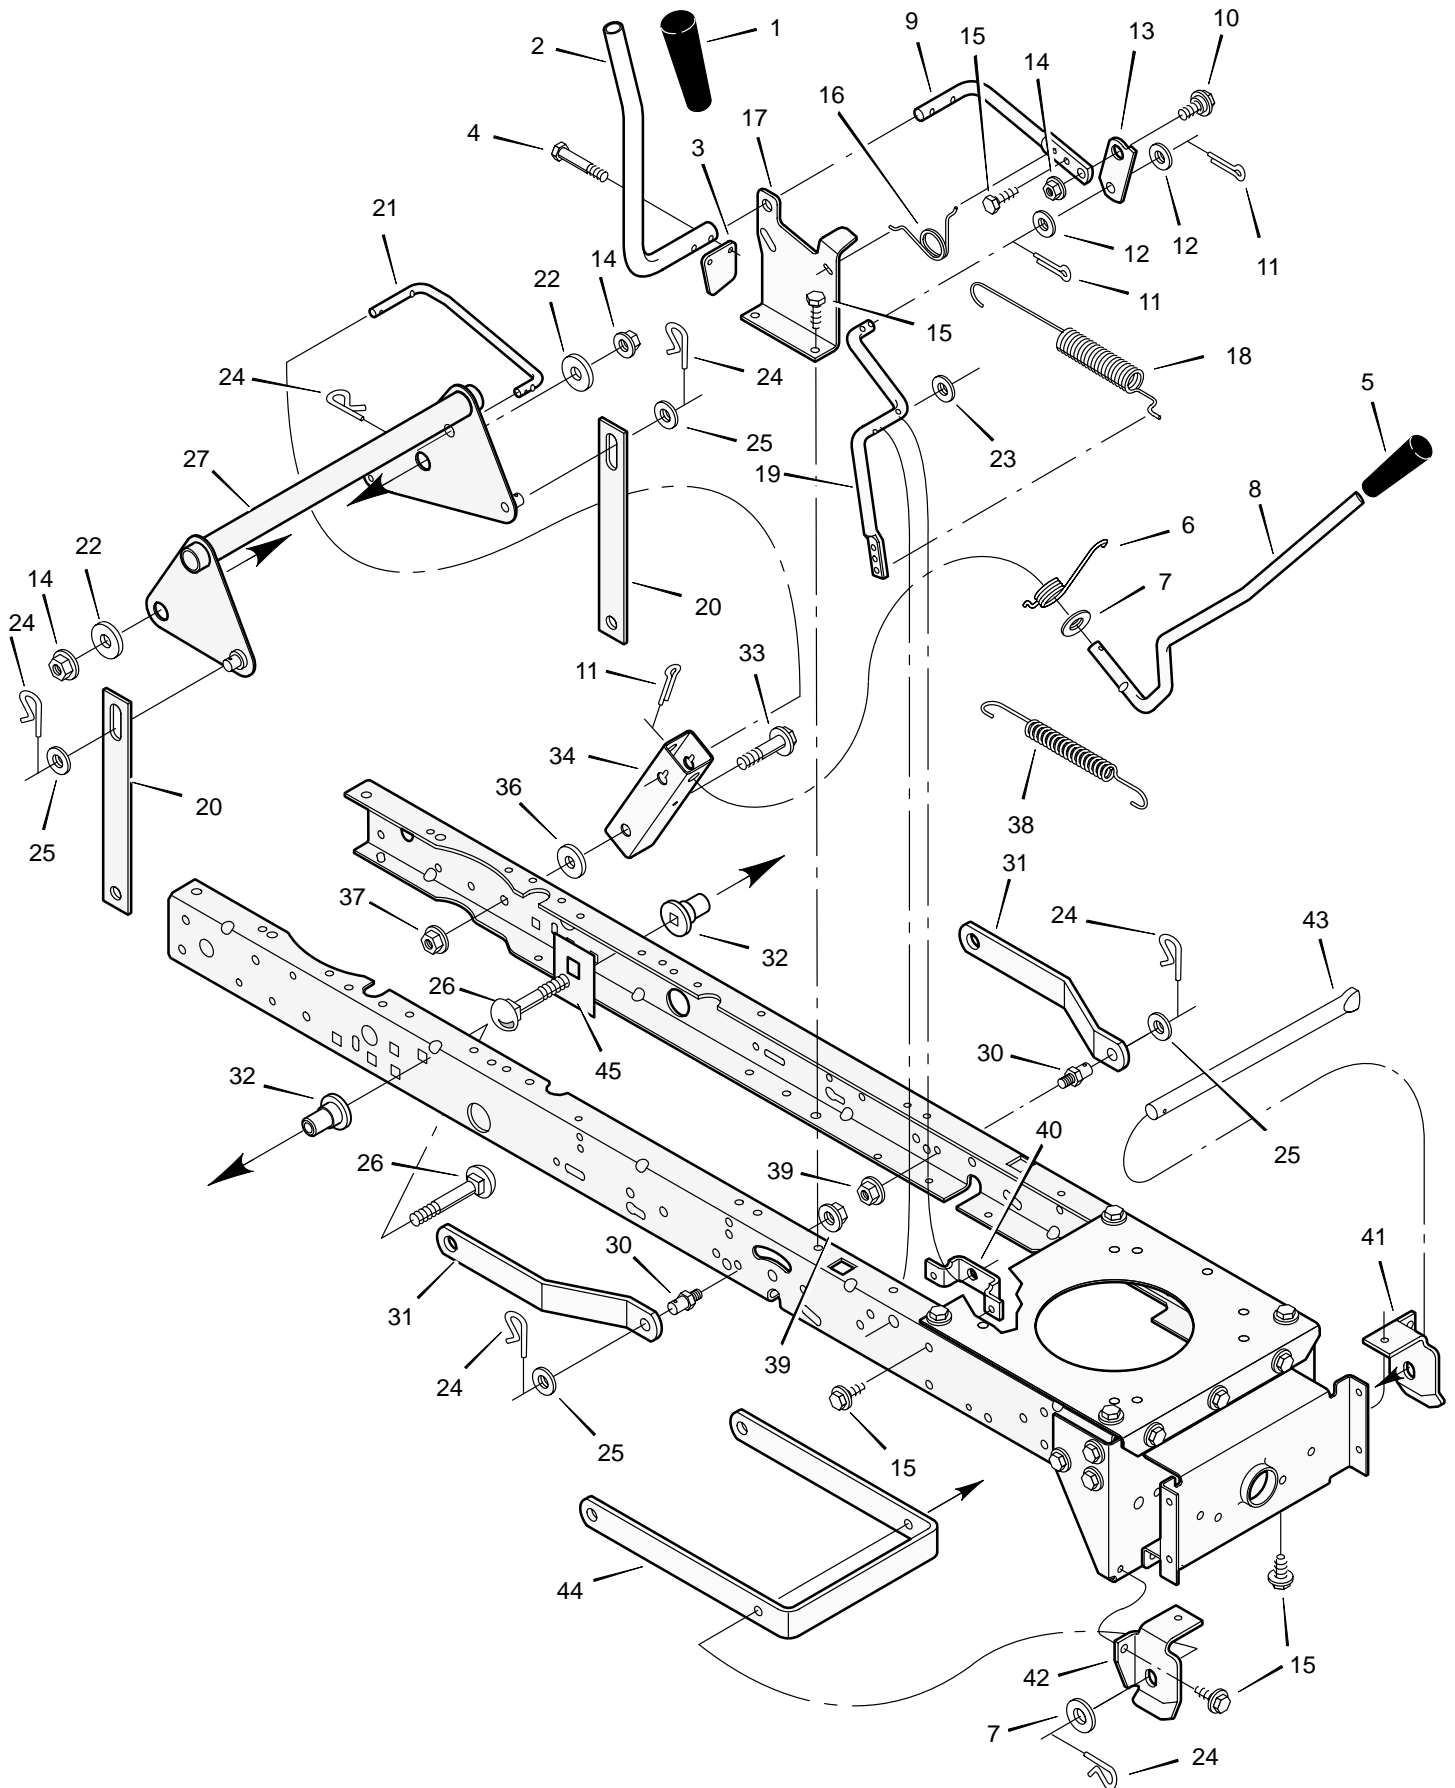

MODEL 42545x29B

REPAIR PARTS

MODEL 42545x29B

REPAIR PARTS

Key No.	Description	Part No.	Key No.	Description	Part No.
1	Grip	92698	22	Washer	17x168
2	Handle, PTO	94217 Z	23	Washer	17x57
3	Pad, Switch	94022 Z	24	Pin, Hair	31x4
4	Bolt	25x3	25	Washer	17x91 Z
5	Grip	92697	26	Bolt, Carriage	2x85
6	Spring	166x40	27	Lever Assembly, Lift	690363E700
7	Washer	17x103	30	Pin	94067
8	Lever, Lift	94195 Z	31	Bracket, Rear Suspension	94055E700
9	Lever, PTO	94017 Z	32	Spacer, Lifter	690151
10	Bolt, Shoulder	9x39	33	Bolt, Shoulder	9x53
11	Pin, Cotter	30x20	34	Bracket, Pivot	94015E700
12	Washer	17x102	36	Washer	17x191
13	Link, PTO	94004 Z	37	Nut, Flange	15x84
14	Nut, Flange	15x84	38	Spring	165x131
15	Screw	26x249	39	Nut, Flange	15x68
16	Spring	166x39	40	Bracket, PTO	94005E700
17	Bracket, PTO	94018E700	41	Hanger, Left Deck	94027E700
18	Spring	165x119	42	Hanger, Right Deck	94026E700
19	Crank, PTO	690394E700	43	Rod, Hanger	94158Z
20	Link, Lift	690212E700	44	Bracket, Suspension	94058E700
21	Link, Lift Handle	690122E700	45	Plate, Stiffening	690389E700