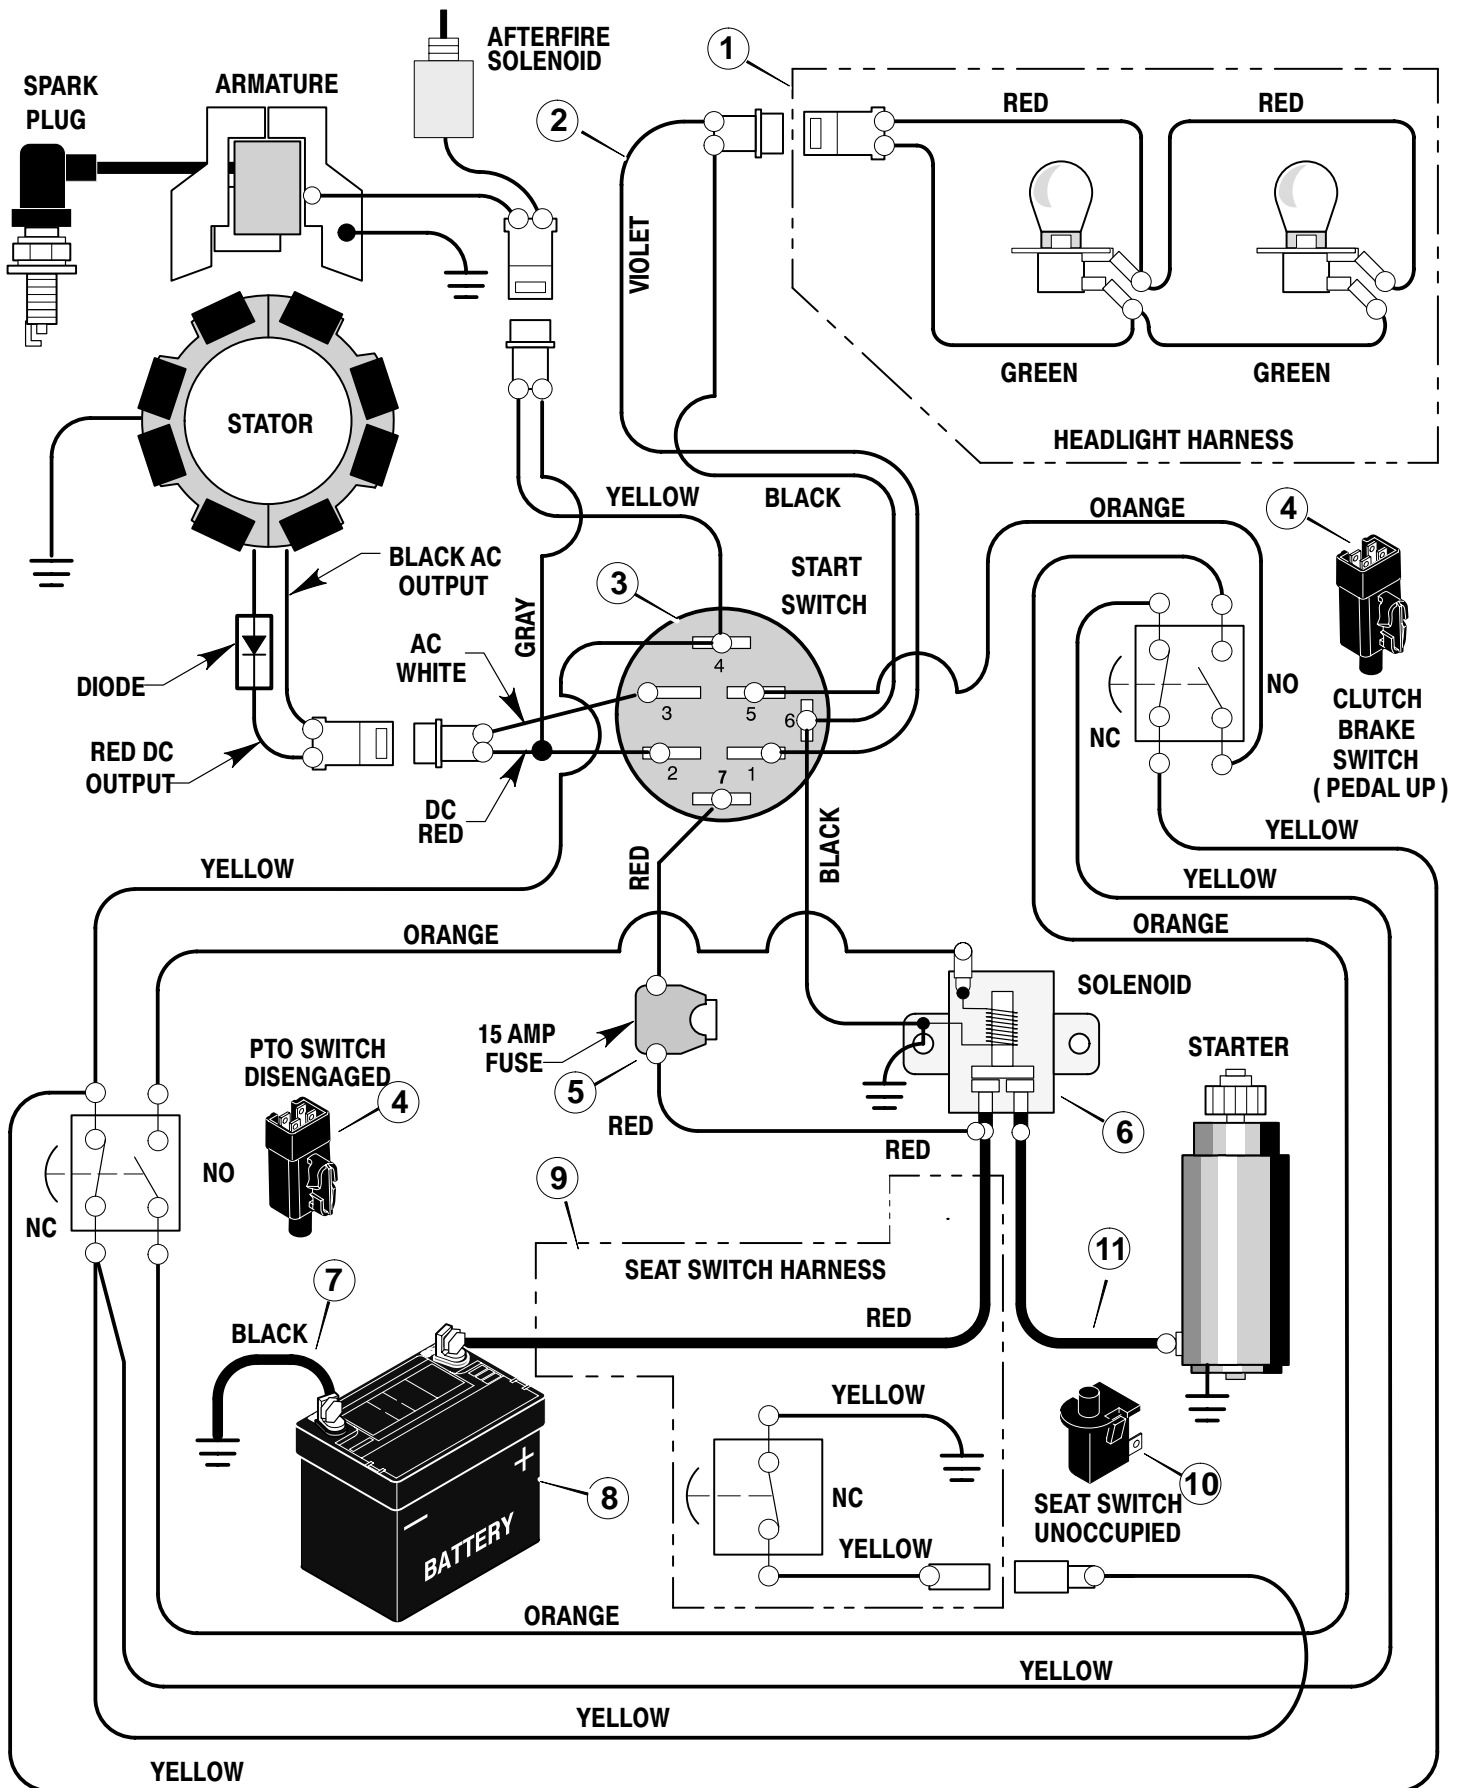

Key No.	Description	Part No.
1	Fuel Cap	92317
2	Fuel Tank	92597
3	Hose Clamp	95197
4	Fuel Line	90671
5	Hose Clamp	95197
6	Screw	26x201
7	Plate, Engine	94006E700
8	Throttle Control	92371
9	Engine	—
10	Bolt, Engine Mount	25x7
11	Stack Pulley Assembly	690439 Z
12	Lockwasher	19x35
13	Bolt, Hex	1x140
14	Washer	17x170
15	Screw	26x249
21	Guide, Belt	93349
22	Nut, Flange	15x79Z
23	Guide, Belt	94066
28	Pipe, Exhaust	92855
29	Clamp	92558
30	Shield, Heat	94324
31	Screw	26x263

MODEL 42545x29B

REPAIR PARTS