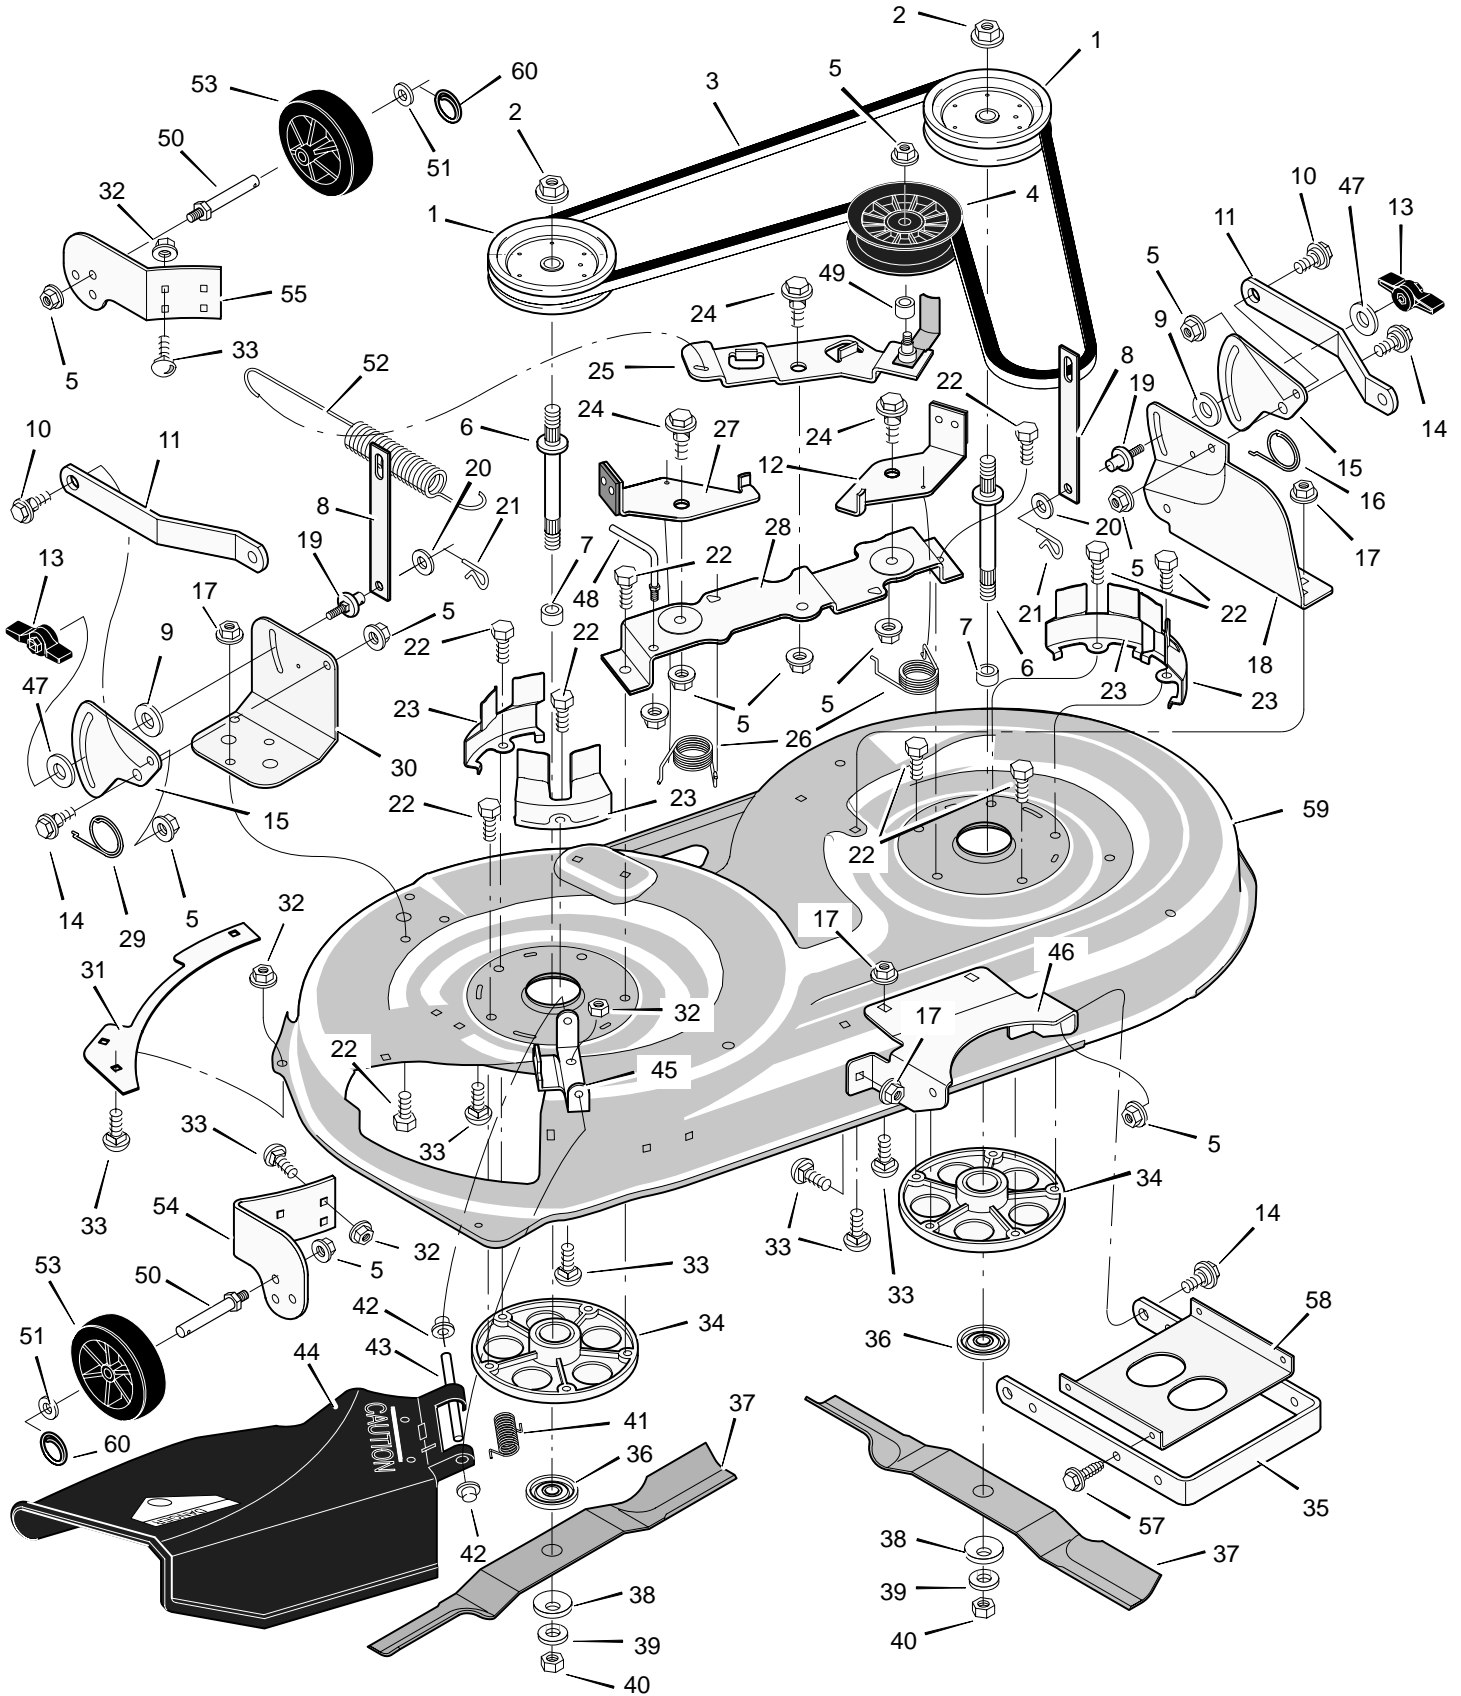

MODEL 42545x29B

REPAIR PARTS

MODEL 42545x29B

REPAIR PARTS

Key No.	Description	Part No.	Key No.	Description	Part No.
1	Pulley, Jackshaft	94199	31	Plate	92426E700
2	Nut, Hex	15x121	32	Nut, Flange	15x88
3	Belt, Mower Drive	37x88	33	Bolt, Carriage	2x53
4	Pulley, Idler	690387	34	Mandrell Housing	92574
5	Nut, Flange	15x84	35	Bracket, Suspension	94058E700
6	Jackshaft	94129	36	Adapter, Blade	92466
7	Spacer	94130	37	Blade	690205E701
8	Link, Lift	690212E700	38	Washer	17x166
9	Pad, Friction	94137	39	Washer	17x165
10	Bolt, Shoulder	9x52	40	Nut	15x100
11	Bracket, Suspension	94055E700	41	Spring	166x4
12	Pad Assembly, Left Brake	94049E700	42	Cap, Push On	28x23
13	Knob	94068	43	Rod, Deflector	94957 Z
14	Bolt, Shoulder	9x51	44	Deflector Assembly	94707 SE
15	Plate, Suspension	94128E700	45	Bracket, Deflector Hinge	94956E700
16	Spring	166x43	46	Bracket, Front Hanger	94686E700
17	Nut, Flange	15x79	47	Washer	17x45 Z
18	Bracket, Suspension	94192E700	48	Guide, Belt	94781
19	Pin, Hanger	94194	49	Spacer	690369
20	Washer	17x103	50	Bolt, Axle	94025
21	Pin, Hair	31x4	51	Washer	17x91 Z
22	Bolt	25x7	52	Spring, Extension	165x119
23	Cover, Pulley	94051E700	53	Wheel, Gage	92683
24	Bolt, Shoulder	9x39	54	Bracket, Right Wheel	92422E700
25	Arm, Idler	690408E700	55	Bracket, Left Wheel	92423E700
26	Spring	166x41	57	Screw	26x249
27	Pad Assembly, Right Brake	94047E700	58	Stiffener	94604E700
28	Bracket, Brake	94193E700	59	Housing, Blade	94814E700
29	Spring	166x42	60	Ring, Locking	31x11
30	Bracket, Suspension	94191E700	1-60	Complete Mower Housing Assembly	776007