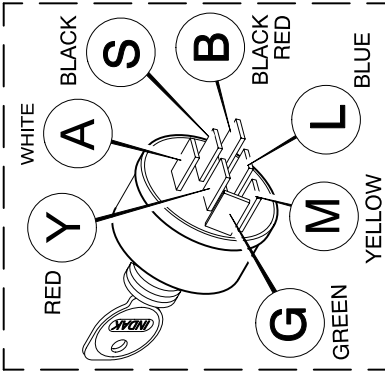

MODEL 40907x20C

REPAIR PARTS ELECTRICAL SYSTEM