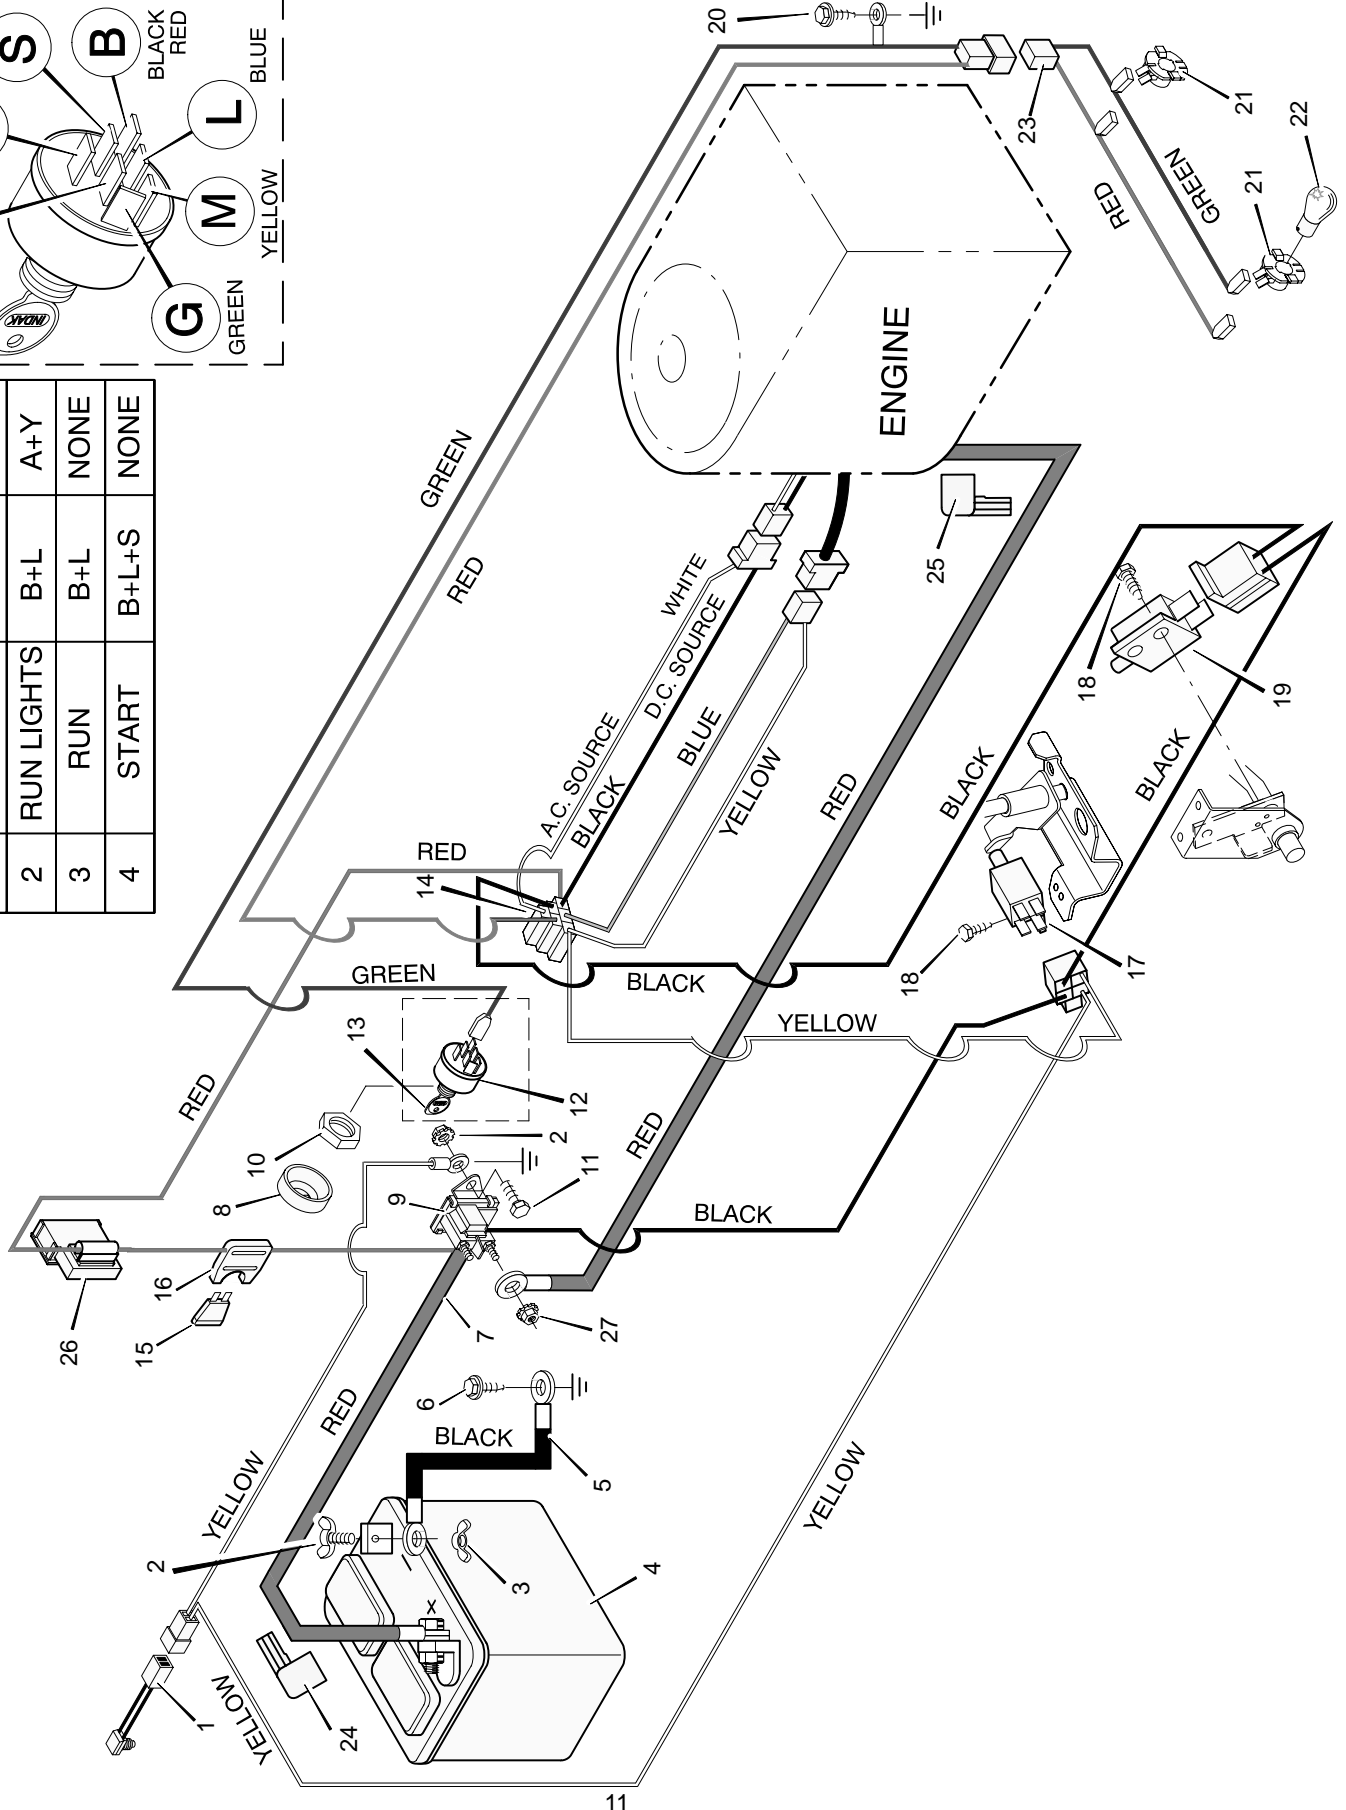

MODEL 40907x20C

REPAIR PARTS STEERING

MODEL 40907x20C

REPAIR PARTS STEERING

Key No.	Description	Part No.
1	Wheel, Steering	92078
2	Nut, Hex	15x118
3	Bolt, Hex	1x66
4	Post, Steering	91860Z
5	Bolt, Hex	1x74
6	Screw	26x249
7	Bracket, Sector	91716E701
8	Gear, Pinion	92715
9	Bearing	91756
10	Bolt, Hex	1x84
11	Locknut, Flange	15x87
12	Spacer	92564
13	Gear, Sector	92316
14	Bracket, Sector	91708E701
15	Kit, Steering Gear	402075
16	Bolt, Hex	1x146
17	Support, Rear Axle	92529E701
18	Rod, Tie	90038E701
19	Pin, Cotter	30x49
20	Bearing	92527
21	Washer	17x57
22	Pin, Cotter	30x20
23	Washer	17x113
24	Spindle Assembly, Right	91828E701
25	Spindle Assembly, Axle & Left	92519E701
26	Support, Front Axle	92528E701
27	Tire*	91912
—	Tube	407047
28	Stem, Valve	24373
29	Bearing, Wheel	91334
30	Washer	17x115
31	Wheel & Tire Assembly	92638-601
32	Bearing	92097
33	Locknut, Flange	15x113
34	Link, Drag	91749E701
36	Spacer, Pinion Gear	92280
38	Hub Cap (Optional)	24582
39	Bellows	54789

MODEL 40907x20C

REPAIR PARTS ELECTRICAL SYSTEM

POS.	FUNCTION	CIRCUIT	(MAKE)
1	OFF	G+M+L	NONE
2	RUN LIGHTS	B+L	A+Y
3	RUN	B+L	NONE
4	START	B+L+S	NONE

Key No.	Description	Part No.
1	Switch, Seat Sensor	91031
2	Bolt	6x99
3	Wingnut	14x79
4	Battery	21075
—	Acid, Battery (Electrolyte)	90665
5	Cable, Battery Ground	24x9
6	Screw	26x249
7	Cable, Red Battery	24x29
8	Cap, Ignition	91488
9	Solenoid	24285
10	Nut	91489
11	Screw	26x214
12	Switch, Ignition	92556
13	Key, Ignition	20729
14	Harness, Chassis Wire	250x61
15	Fuse	54212
16	Holder, Fuse	407078
18	Screw	26x233
19	Switch, Clutch	24273
20	Screw	25x2
21	Socket, Light	92372
22	Bulb, Light	90084
23	Harness, Light Wire	250x40
24	Cover, Terminal	54148
25	Cover, (Optional)	24196
26	Ammeter	93156
27	Locknut	15x116