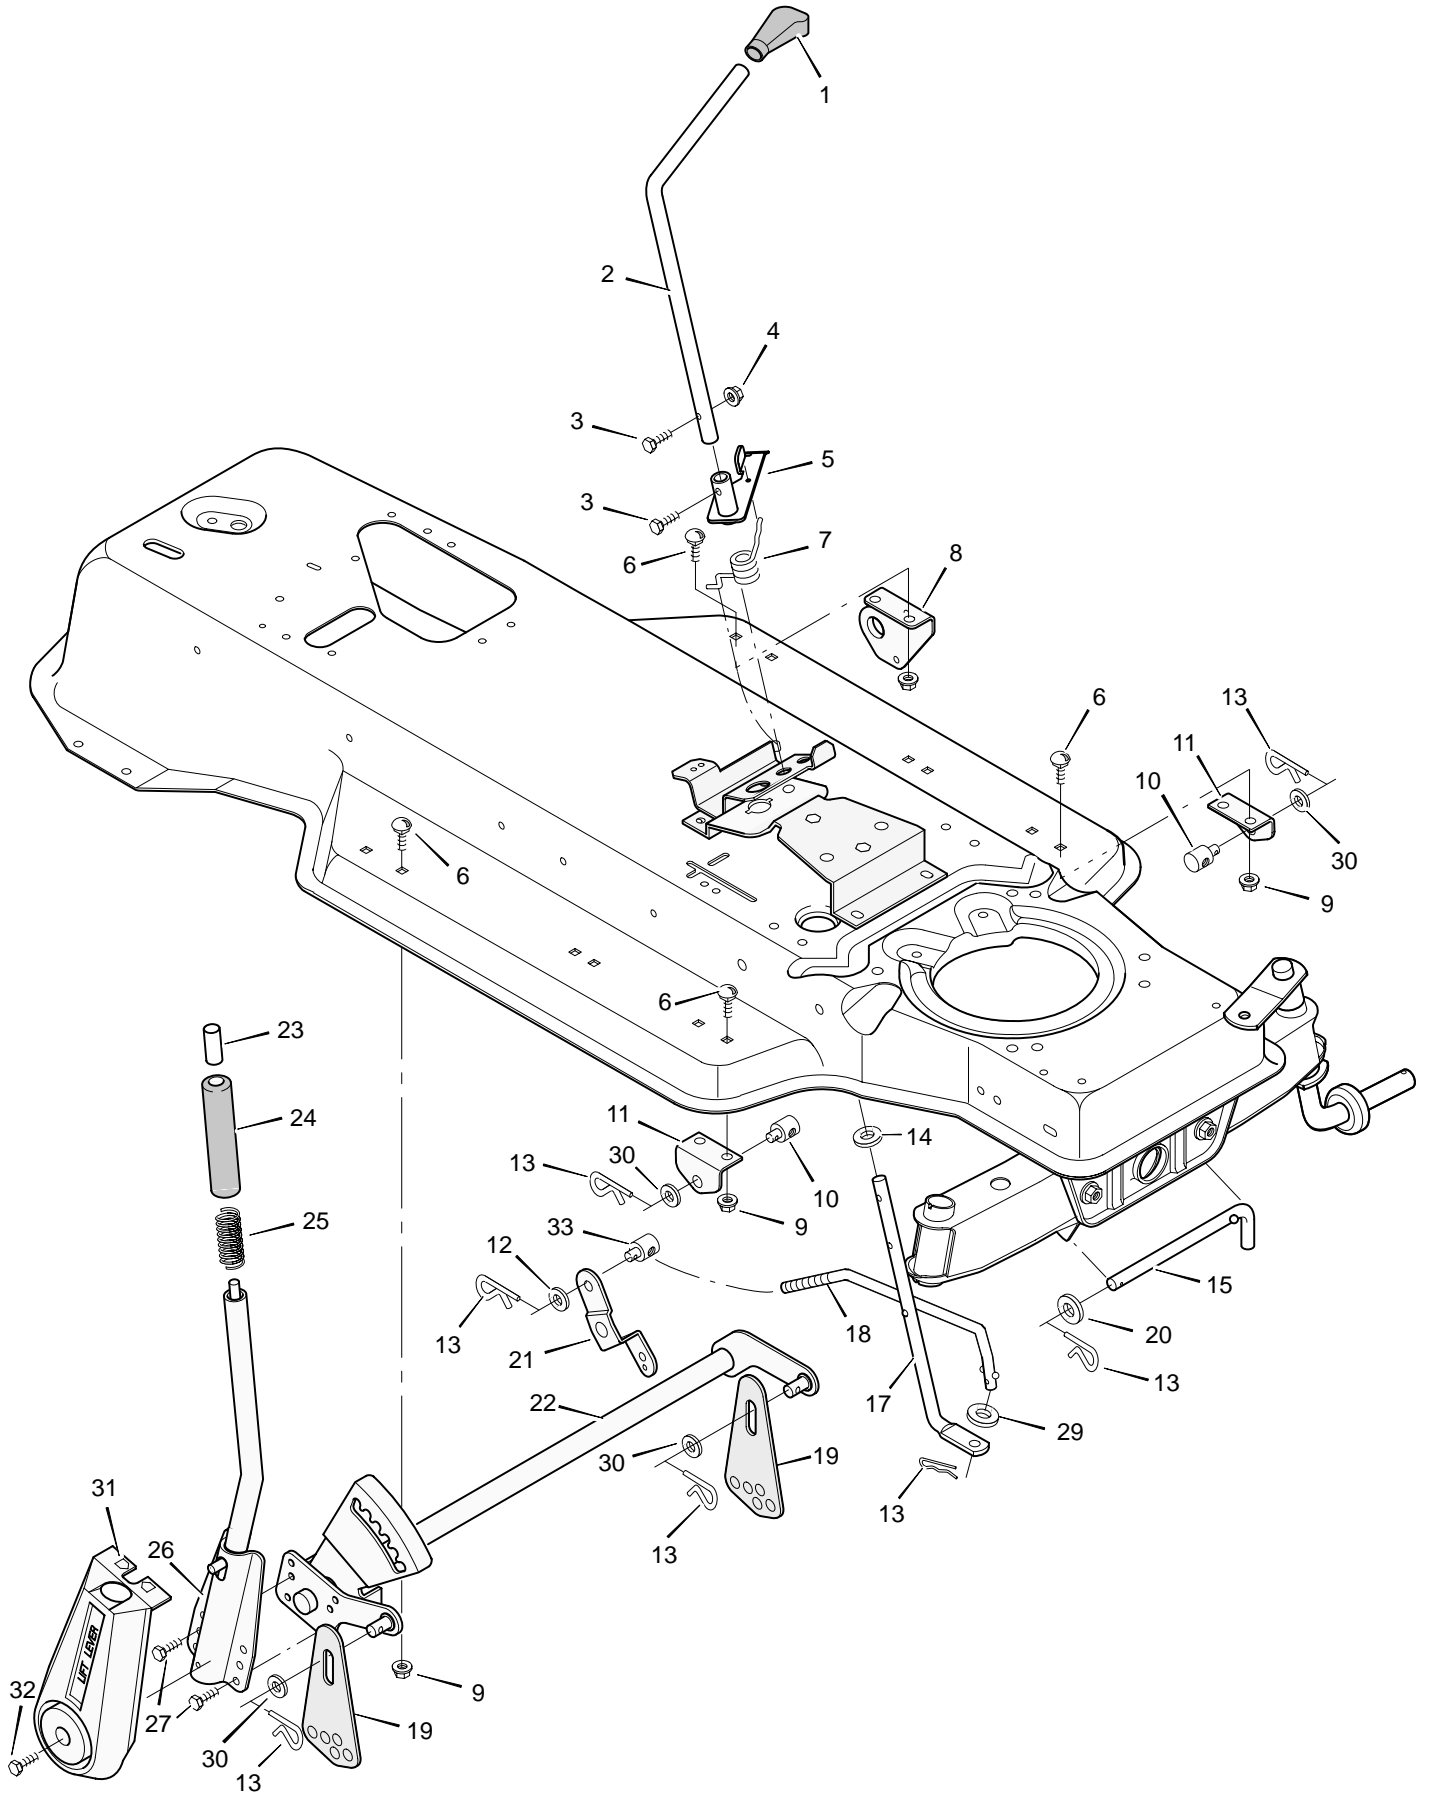

MODEL 40907x20C

REPAIR PARTS MOWER HOUSING SUSPENSION

MODEL 40907x20C

REPAIR PARTS MOWER HOUSING SUSPENSION

Key No.	Description	Part No.
1	Grip	92698
2	Control, Blade Rotation	92238Z
3	Bolt, Hex	25x3
4	Locknut, Hex	15x67
5	Lever Assembly, Switch	91917E701
6	Bolt, Carriage	2x53
7	Spring, Torsion	166x32
8	Bracket, Rear Hanger	92066E701
9	Nut, Flange	15x79
10	Nut, Adjusting	92131
11	Bracket, Adjuster Rod	92133E701
12	Washer	17x124
13	Pin, Hair	31x4
14	Washer	17x122
15	Pin, Pull	90827Z
17	Lever, Lower Blade Control	91787E701
18	Rod, Blade Control	91795Z
19	Plate, Adjuster (2)	92702E701
20	Washer	17x103
21	Bracket, Pivot	92033E701
22	Lifter Assembly	92065E701
23	Button, Push	92572
24	Grip	92783
25	Spring, Compression	164x21
26	Handle Assembly	91823E701
27	Screw	26x49
29	Washer	17x47Z
30	Washer	17x91Z
31	Cover, Lift Lever (Optional)	92157
32	Screw	26x263
33	Nut, Adjusting	21920