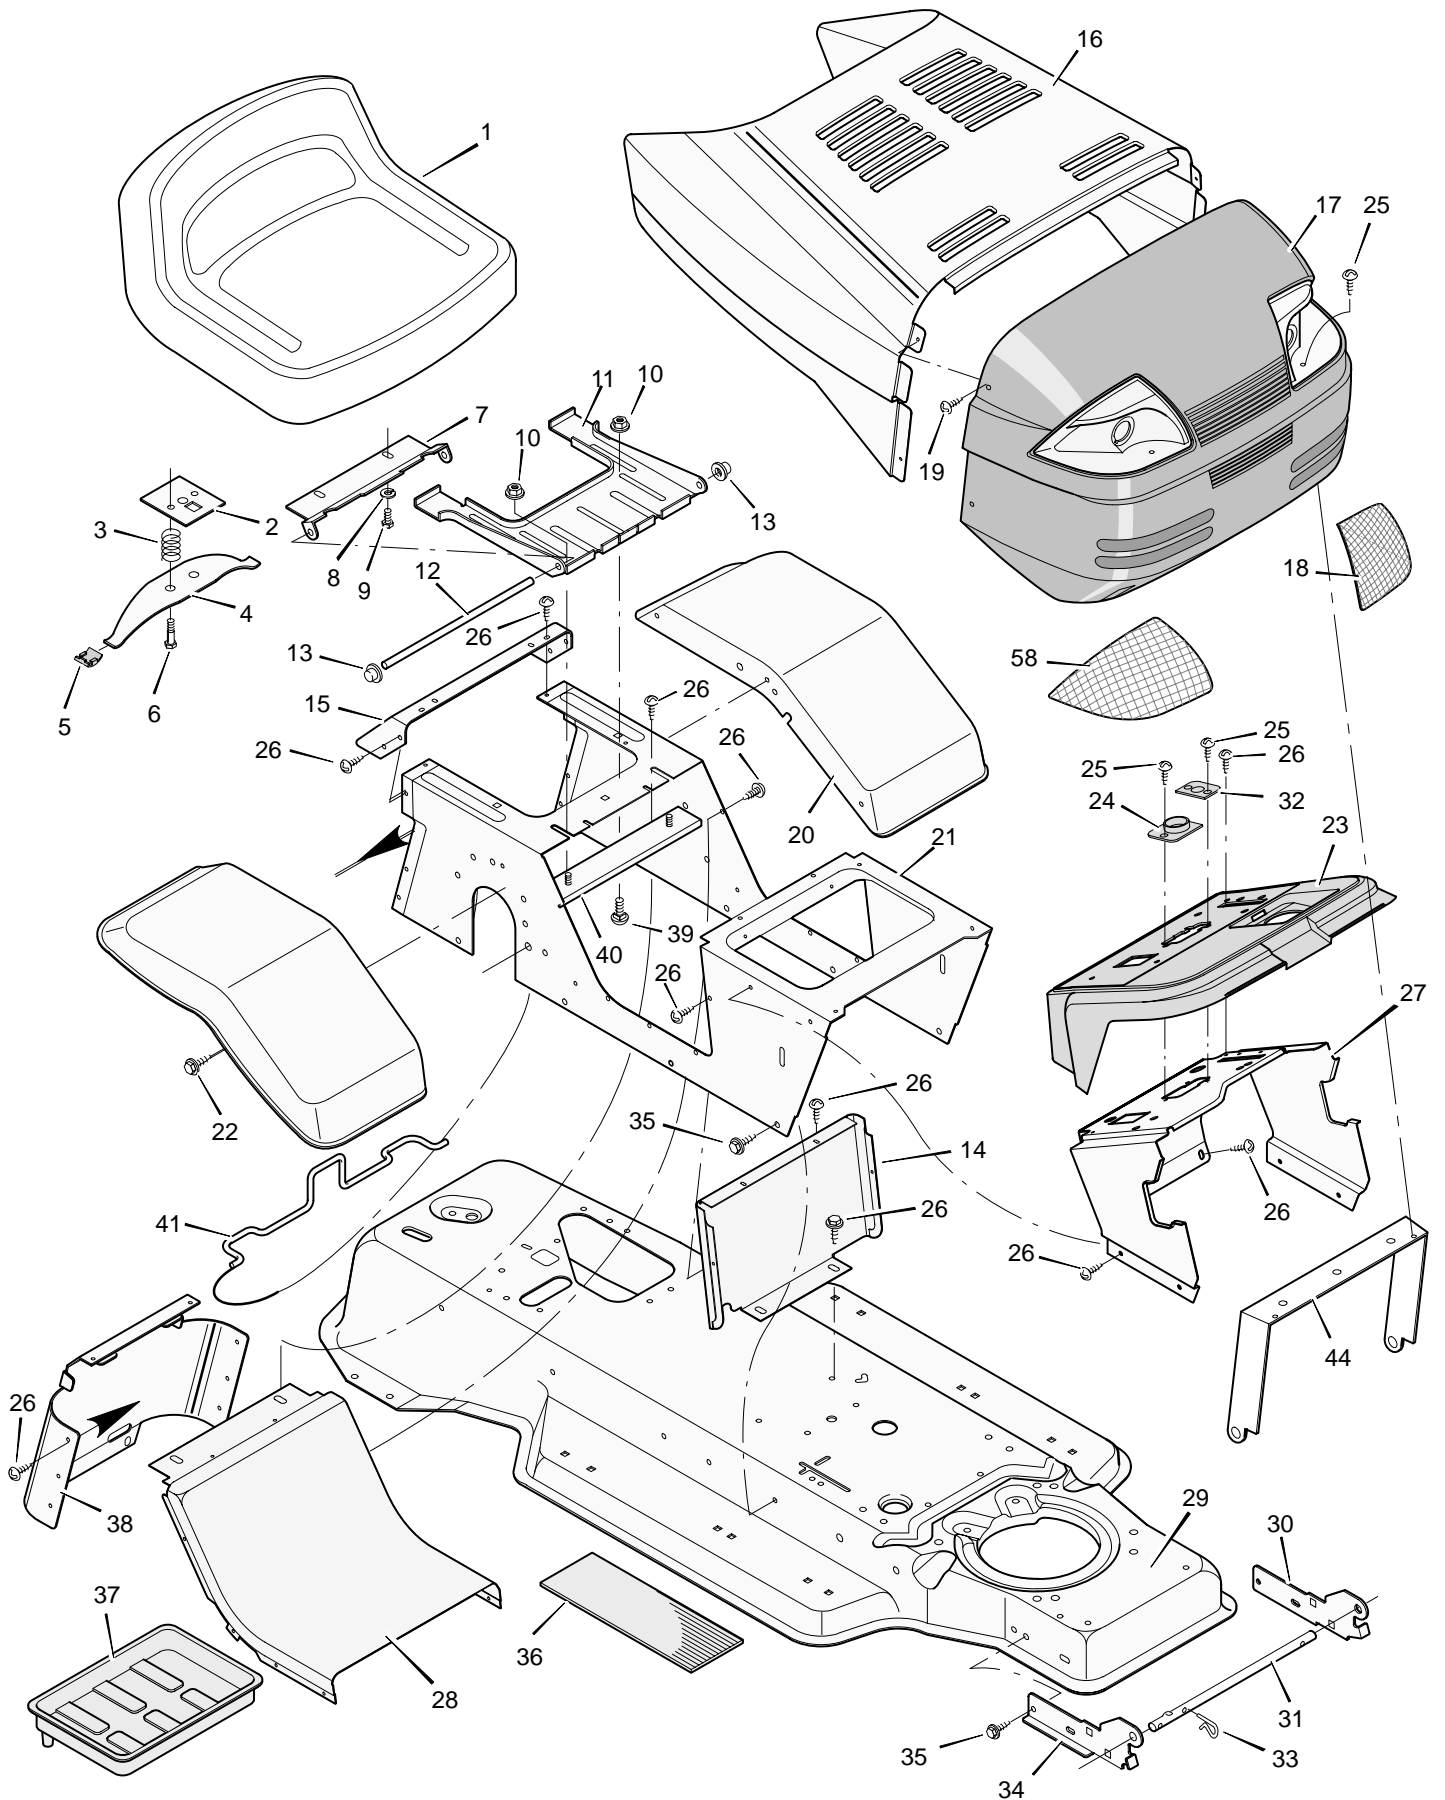

MODEL 40907x20C

REPAIR PARTS CHASSIS & HOOD

MODEL 40907x20C

REPAIR PARTS CHASSIS & HOOD

Key No.	Description	Part No.	Key No.	Description	Part No.
1	Seat	92606	27	Support, Dash	93136E701
2	Plate Assembly, Switch	91963Z	28	Insert, Rear	92549F200
3	Spring, Compression	164x26	29	Frame Assembly	92815F200
4	Spring, Seat	91964	30	Bracket, Left Grille	92347E701
5	Glide, Spring	91822	31	Rod, Pivot	93137Z
6	Bolt, Shoulder	9x38	32	Bearing	93155
7	Support, Seat	92334E701	33	Pin, Hair	31x4
8	Lockwasher	18x16	34	Bracket, Right Grille	92346E701
9	Bolt, Hex	1x45	35	Screw	26x249
10	Locknut, Flange	15x88	36	Mat	91900
11	Bracket, Pivot	92546E701	37	Tray, Battery	91895
12	Rod, Pivot	91730E701	38	Cap, Console	92443F200
13	Cap, Push On	28x23	39	Bolt	2x64
14	Insert, Front	92548F200	40	Channel Assembly	91857E701
15	Fender, Apron	91724E701	41	Clamp, Battery	92725Z
16	Hood	93215F200	44	Brace, Grille	92541Z
17	Grille Assembly (includes Lens)	92542	45	Washer	17x38Z
18	Lens, Left	92540	46	Bolt, Hex	6x100
19	Screw	9x47	58	Lens, Right	92539
20	Fender	92328F200	—	Book, Instruction	F-96920
21	Console Assembly	92729F200	—	Repair Parts Book	F-96921
22	Screw	26x263	—	Decal, Left Hood	44x4101
23	Dash Panel	93134	—	Decal, Right Hood	44x4100
24	Bearing, Steering	93135	—	Decal, Left Console	44x5198
25	Screw	26x239	—	Decal, Right Console	44x5197
26	Screw	26x270	—	Plaque, Name (Hood)	280x57