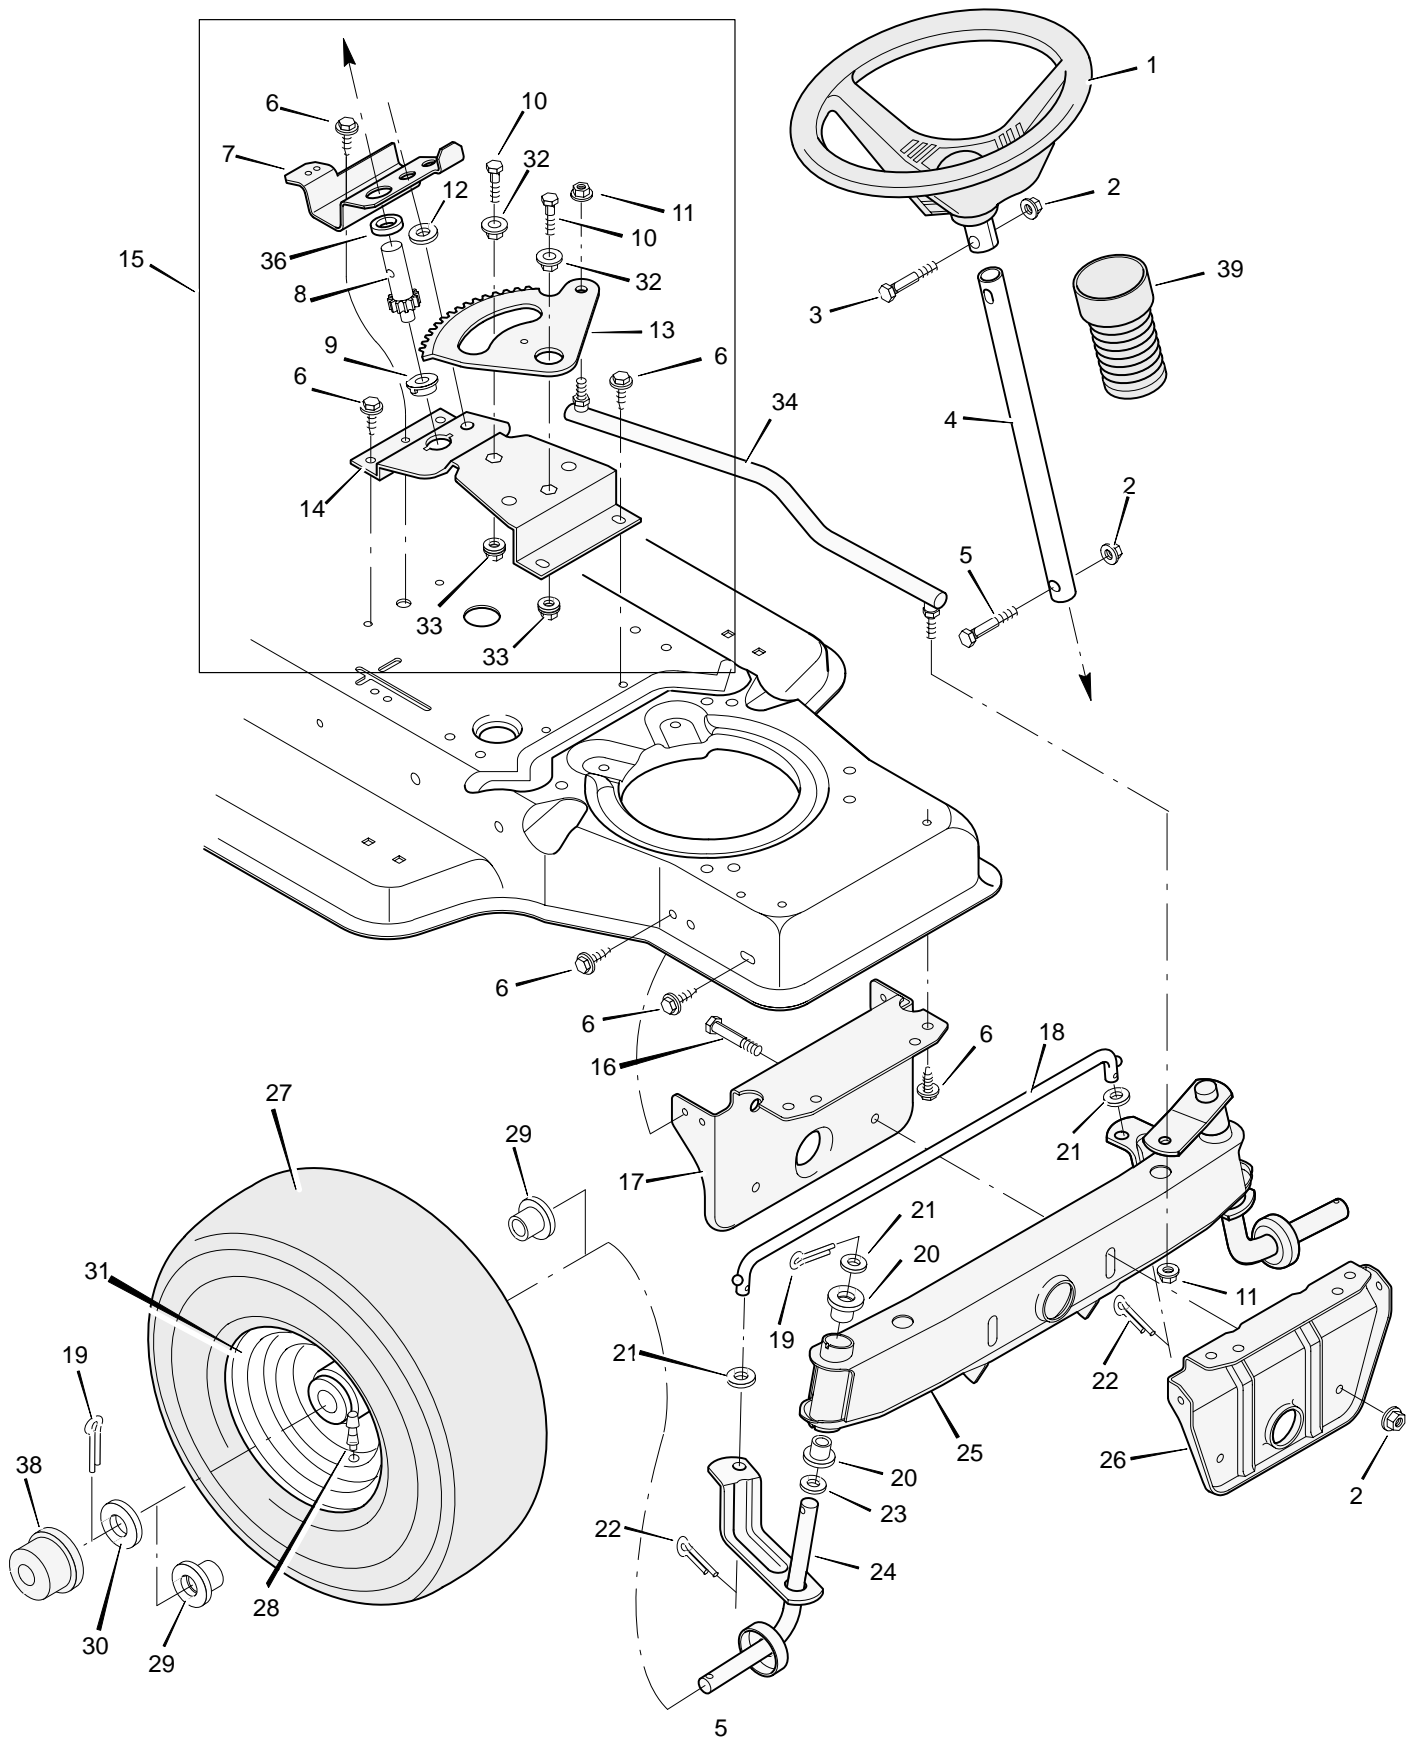

MODEL 40907x20C

REPAIR PARTS STEERING

MODEL 40907x20C

REPAIR PARTS STEERING

Key No.	Description	Part No.
1	Wheel, Steering	92078
2	Nut, Hex	15x118
3	Bolt, Hex	1x66
4	Post, Steering	91860Z
5	Bolt, Hex	1x74
6	Screw	26x249
7	Bracket, Sector	91716E701
8	Gear, Pinion	92715
9	Bearing	91756
10	Bolt, Hex	1x84
11	Locknut, Flange	15x87
12	Spacer	92564
13	Gear, Sector	92316
14	Bracket, Sector	91708E701
15	Kit, Steering Gear	402075
16	Bolt, Hex	1x146
17	Support, Rear Axle	92529E701
18	Rod, Tie	90038E701
19	Pin, Cotter	30x49
20	Bearing	92527
21	Washer	17x57
22	Pin, Cotter	30x20
23	Washer	17x113
24	Spindle Assembly, Right	91828E701
25	Spindle Assembly, Axle & Left	92519E701
26	Support, Front Axle	92528E701
27	Tire*	91912
—	Tube	407047
28	Stem, Valve	24373
29	Bearing, Wheel	91334
30	Washer	17x115
31	Wheel & Tire Assembly	92638-601
32	Bearing	92097
33	Locknut, Flange	15x113
34	Link, Drag	91749E701
36	Spacer, Pinion Gear	92280
38	Hub Cap (Optional)	24582
39	Bellows	54789

* When you order a tire, make sure to give the brand name of the tire so that the tread pattern on the tire will match.