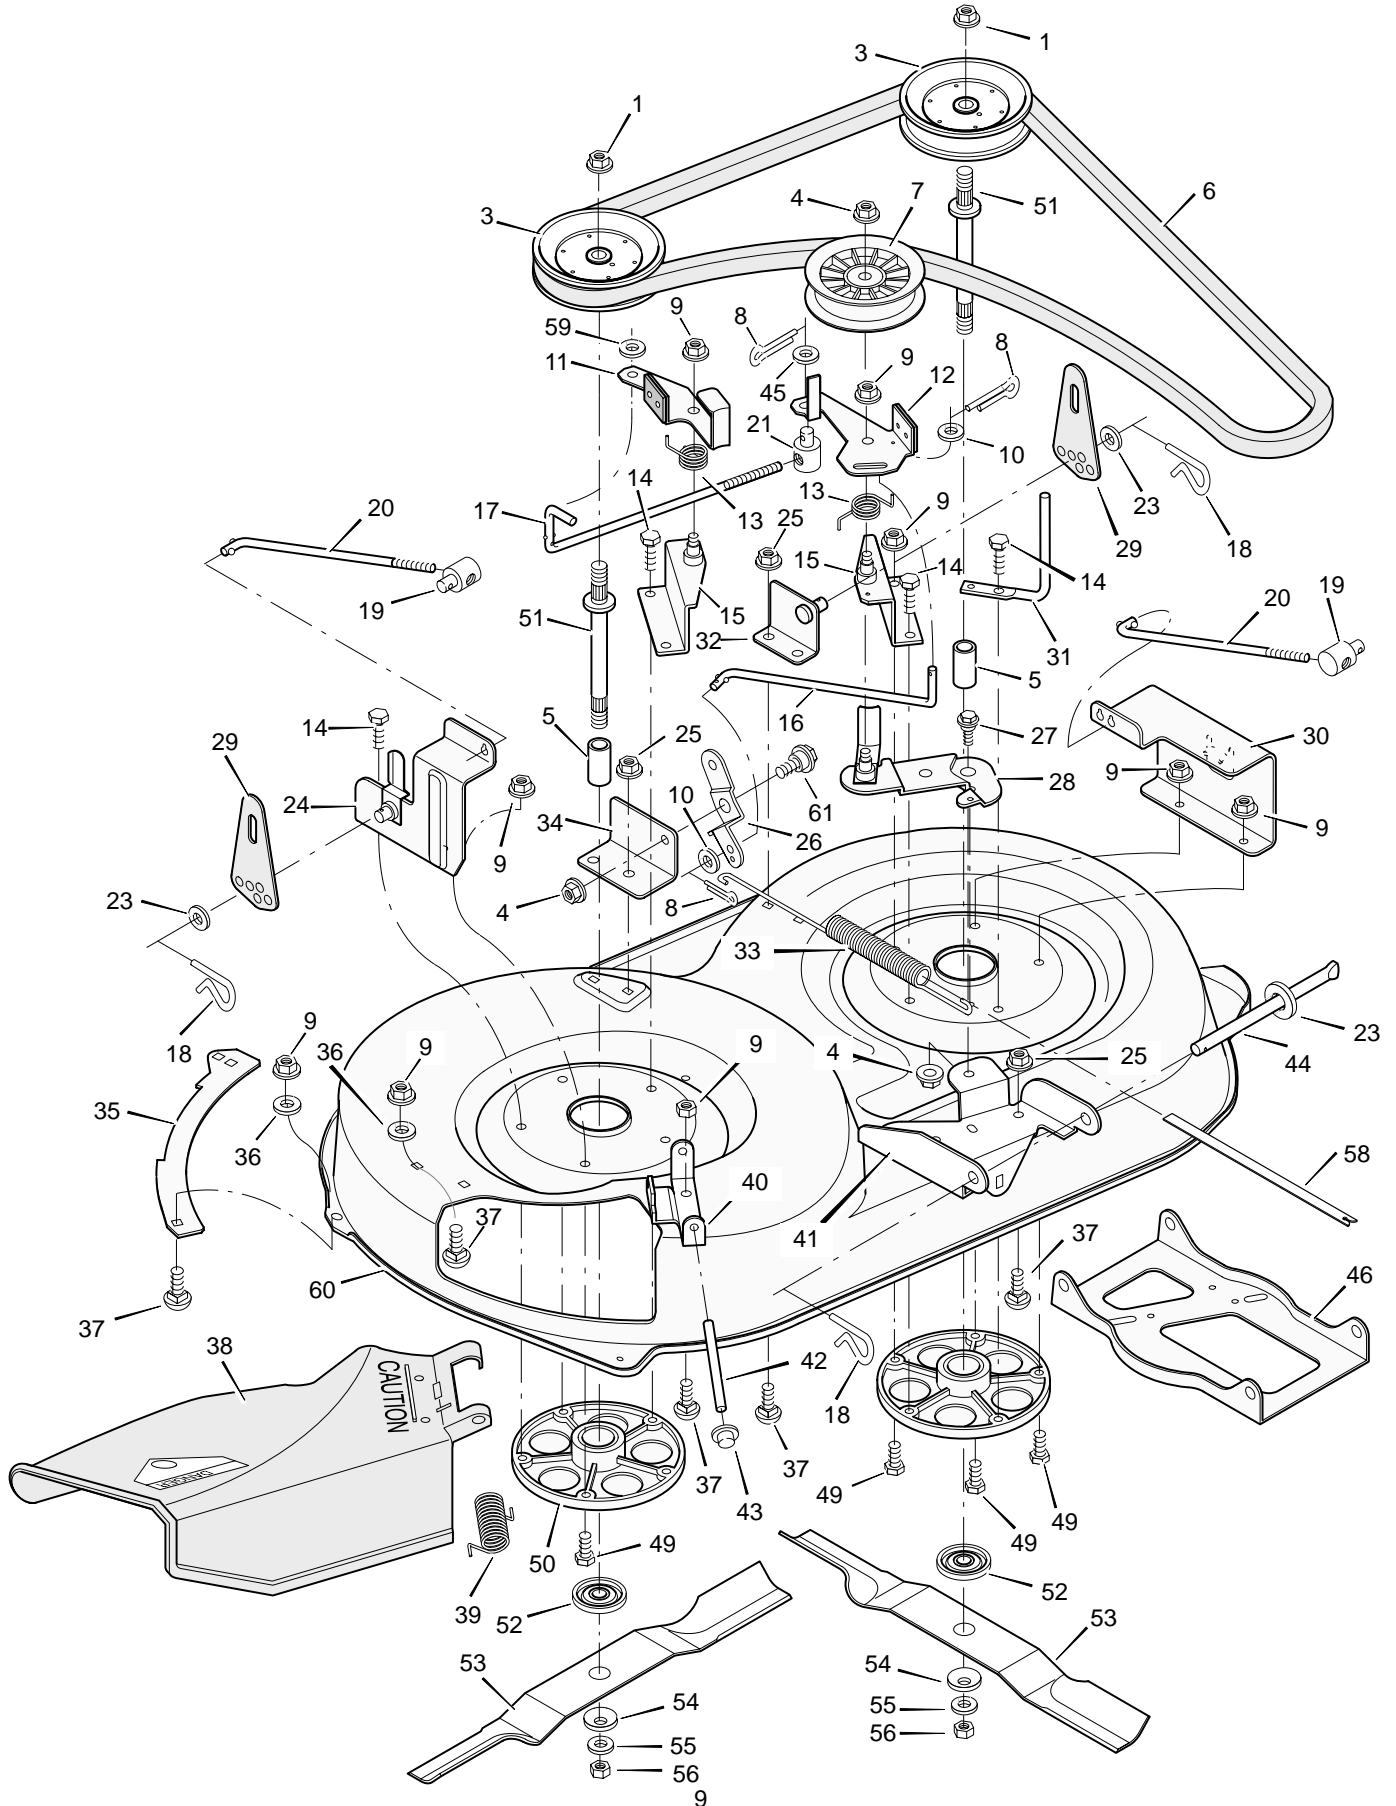

MODEL 40907x20C

REPAIR PARTS MOWER HOUSING

MODEL 40907x20C

REPAIR PARTS MOWER HOUSING

Key No.	Description	Part No.	Key No.	Description	Part No.
1	Nut, Hex	15x121	32	Bracket Assembly, Left Lifter	91813E701
3	Pulley, Jackshaft	92851	33	Spring, Extension	165x72
4	Locknut, Flange	15x84	34	Bracket, Pivot	91743E701
5	Spacer	92850	35	Plate	91770E701
6	Belt, Blade Drive	37x62	36	Washer	17x57
7	Pulley, Idler	91801	37	Bolt, Carriage	2x53
8	Pin, Cotter	30x20	38	Deflector Assembly, Chute	92465
9	Locknut, Flange	15x88	39	Spring, Torsion	166x4
10	Washer	17x46Z	40	Bracket, Hinge	91765E701
11	Brake Assembly, Right	92186E701	41	Bracket, Front Hanger	91875E701
12	Brake Assembly, Left	92187E701	42	Rod, Deflector	91767Z
13	Spring, Torsion	166x27	43	Cap, Push On	28x23
14	Bolt, Hex	25x7	44	Rod, Hanger	91739Z
15	Bracket Assembly, Brake	92072E701	45	Washer	17x124
16	Rod, Brake	91745Z	46	Hanger, Front	92119E701
17	Rod, Cross Link	92183Z	49	Bolt, Hex	1x84
18	Pin, Hair	31x4	50	Housing, Jackshaft	90905
19	Nut, Adjustable	92131	51	Jackshaft	92849
20	Rod, Adjuster	91872Z	52	Adapter, Blade	92466
21	Nut, Adjustable	21920	53	Blade, 40" (2 required)	92002E701
23	Washer	17x103	54	Washer, Belleville	17x166
24	Bracket Assembly, Right Lifter	92485E701	55	Washer	17x165
25	Nut, Flange	15x79	56	Nut, Hex	15x100
26	Bracket, Pivot	92033E701	58	Indicator, Plastic	92163
27	Bolt, Shoulder	9x39	59	Washer	17x48
28	Arm Assembly, Idler	92032E701	60	Housing, Blade (40")	91907E701
29	Plate, Adjuster	92702E701	61	Bolt, Shoulder	9x42
30	Cover, Pulley	92083E701	1-61	Complete Mower Housing Assembly	403229
31	Guide, Belt	91797E701