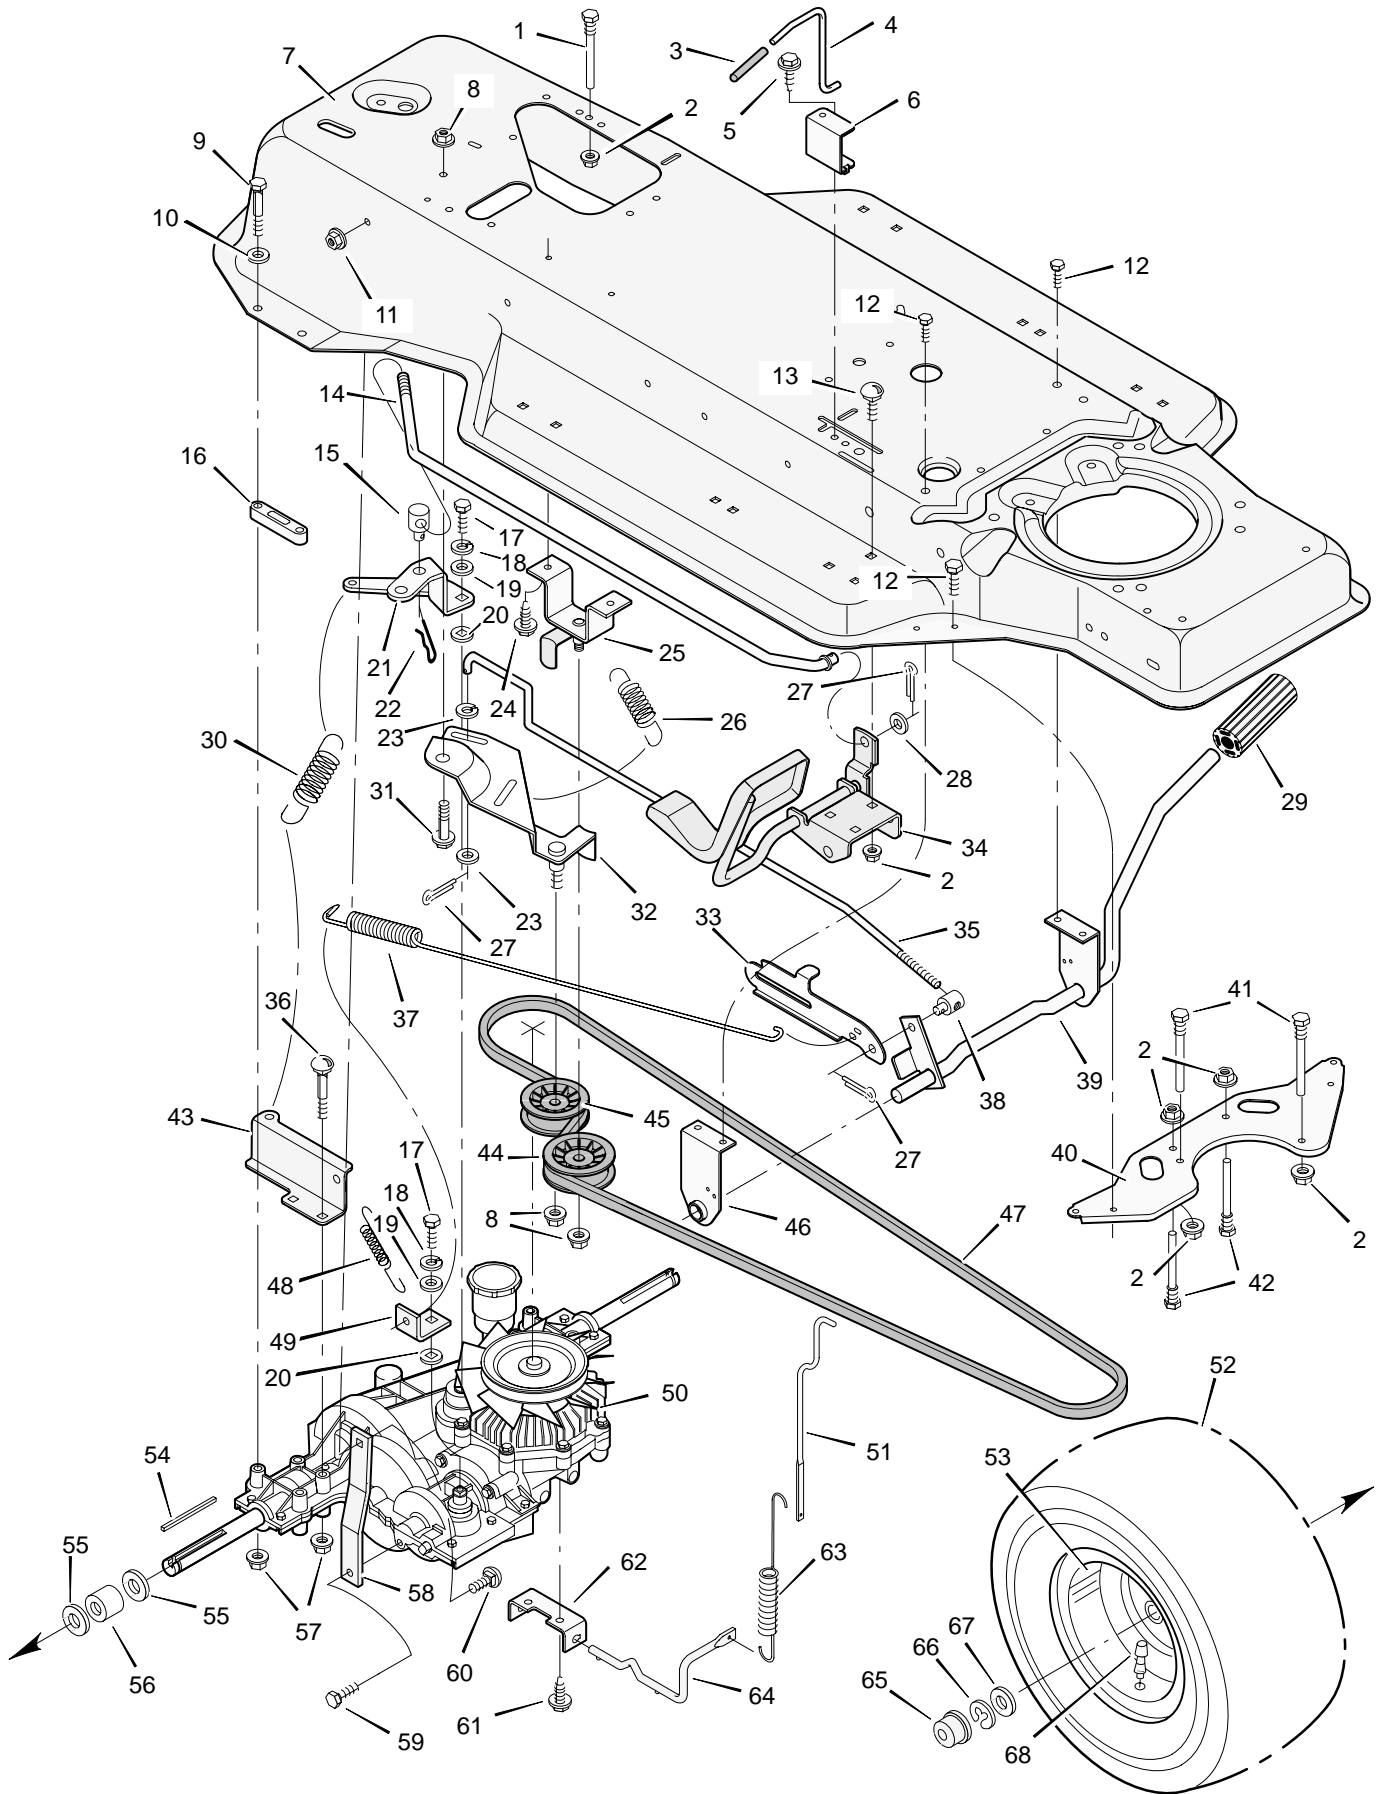

MODEL 40907x20C

REPAIR PARTS MOTION DRIVE

MODEL 40907x20C

REPAIR PARTS MOTION DRIVE

Key No.	Description	Part No.	Key No.	Description	Part No.
1	Guide, Belt	92632	36	Carriage Bolt	2x58
2	Nut, Flange	15x79	37	Spring, Extension	165x101
3	Grip	92724	38	Nut, Adjusting	21920
4	Rod, Parking Brake	91727S	39	Pedal Lever Assembly	91862E701
5	Screw	26x214	40	Plate, Belt Guide	92694E701
6	Bracket, Guide	91825E701	41	Screw, Guide	91754Z
7	Frame Assembly	92815F200	42	Screw, Guide	20619Z
8	Nut, Flange	15x84	43	Bracket, Spring Mount	92706Z
9	Bolt	1x118	44	Idler Pulley	91178
10	Washer	17x146	45	Idler Pulley	91179
11	Nut, Flange	15x79	46	Support, Pedal	91713E701
12	Screw	26x249	47	V-Belt	37x80
13	Bolt, Carriage	2x53	48	Spring, Extension	165x92
14	Rod, Control	92631Z	49	Lever, Brake	92569E701
15	Nut, Adjusting	92132	50	Transaxle	‡
16	Spacer, Hydro	92682	51	Rod, Dump Valve	92674Z
17	Bolt	1x82	52	Wheel & Tire Assembly	92289-601
18	Lockwasher	18x32	53	Tire (Included with Key No. 52) *	91914
19	Washer	17x38	—	Tube (Included with Key No. 52)	407049
20	Washer	17x148	54	Square Key	21553
21	Lever, Control	92594Z	55	Washer	17x160
22	Hair Pin	31x4	56	Spacer, Wheel	87x100Z
23	Washer	17x47	57	Nut, Flange	15x115
24	Screw	26x249	58	Strap, Torque	92568E701
25	Idler Mount Assembly	92565E701	59	Screw	26x216
26	Spring, Extension	165x98	60	Carriage Bolt	2x64
27	Cotter Pin	30x20	61	Screw	25x9
28	Washer	17x57	62	Bracket, Dump Valve	92603Z
29	Pedal	21544	63	Spring, Extension	165x104
30	Spring, Extension	165x99	64	Rod, Dump Valve	93247Z
31	Shoulder Bolt	9x39	65	Hub Cap (Optional)	24582
32	Idler Bracket Assembly	92737Z	66	E-Ring	11x3
33	Latch, Parking Brake	91712Z	67	Washer	17x115
34	Pedal Assembly	92676E701	68	Valve Stem	24373
35	Clutch Rod	91808Z			

* When you order a tire, make sure to give the brand name of the tire so that the tread pattern on the tire will match.

‡ Parts are available from a Authorized Service Center. See the classified pages of the telephone directory