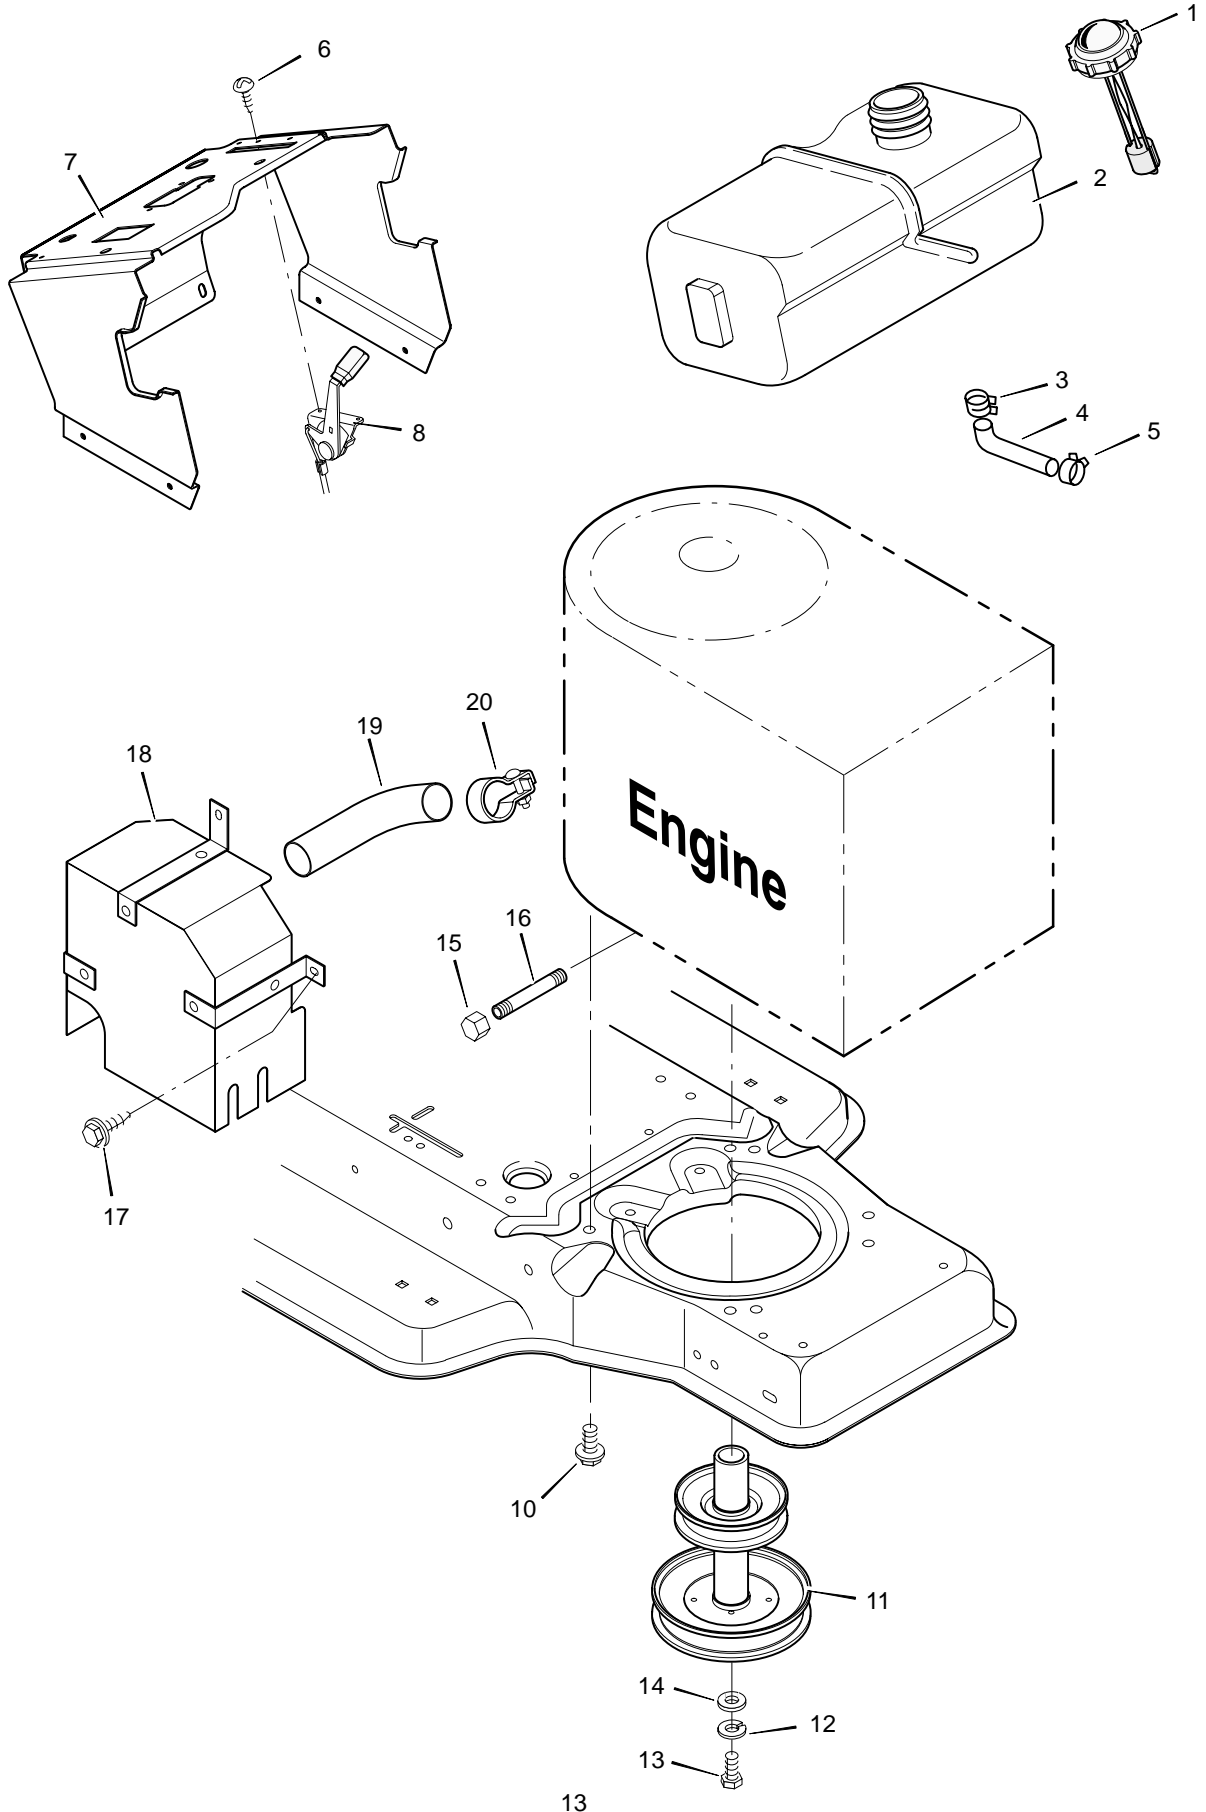

MODEL 40907x20C

REPAIR PARTS ELECTRICAL SYSTEM

POS.	FUNCTION	CIRCUIT	(MAKE)
1	OFF	G+M+L	NONE
2	RUN LIGHTS	B+L	A+Y
3	RUN	B+L	NONE
4	START	B+L+S	NONE

Key No.	Description	Part No.
1	Switch, Seat Sensor	91031
2	Bolt	6x99
3	Wingnut	14x79
4	Battery	21075
—	Acid, Battery (Electrolyte)	90665
5	Cable, Battery Ground	24x9
6	Screw	26x249
7	Cable, Red Battery	24x29
8	Cap, Ignition	91488
9	Solenoid	24285
10	Nut	91489
11	Screw	26x214
12	Switch, Ignition	92556
13	Key, Ignition	20729
14	Harness, Chassis Wire	250x61
15	Fuse	54212
16	Holder, Fuse	407078
18	Screw	26x233
19	Switch, Clutch	24273
20	Screw	25x2
21	Socket, Light	92372
22	Bulb, Light	90084
23	Harness, Light Wire	250x40
24	Cover, Terminal	54148
25	Cover, (Optional)	24196
26	Ammeter	93156
27	Locknut	15x116

MODEL 40907x20C

REPAIR PARTS ENGINE MOUNT

Key No.	Description	Part No.
1	Fuel Cap	91348
2	Fuel Tank	92597
3	Hose Clamp	91174
4	Fuel Line	90671
5	Hose Clamp	91174
6	Screw	26x201
7	Support, Dash	93136E701
8	Throttle Control	92371
9	Engine*	———
10	Bolt, Engine Mount	25x7
11	Stack Pulley Assembly	93244Z
12	Lockwasher	19x35
13	Bolt, Hex	1x140
14	Washer	17x170
15	Cap, Oil Drain	21651
16	Pipe, Oil Drain	24066
17	Screw	26x263
18	Shield, Heat	92550E701
19	Pipe, Exhaust	92559E701
20	Clamp	92558