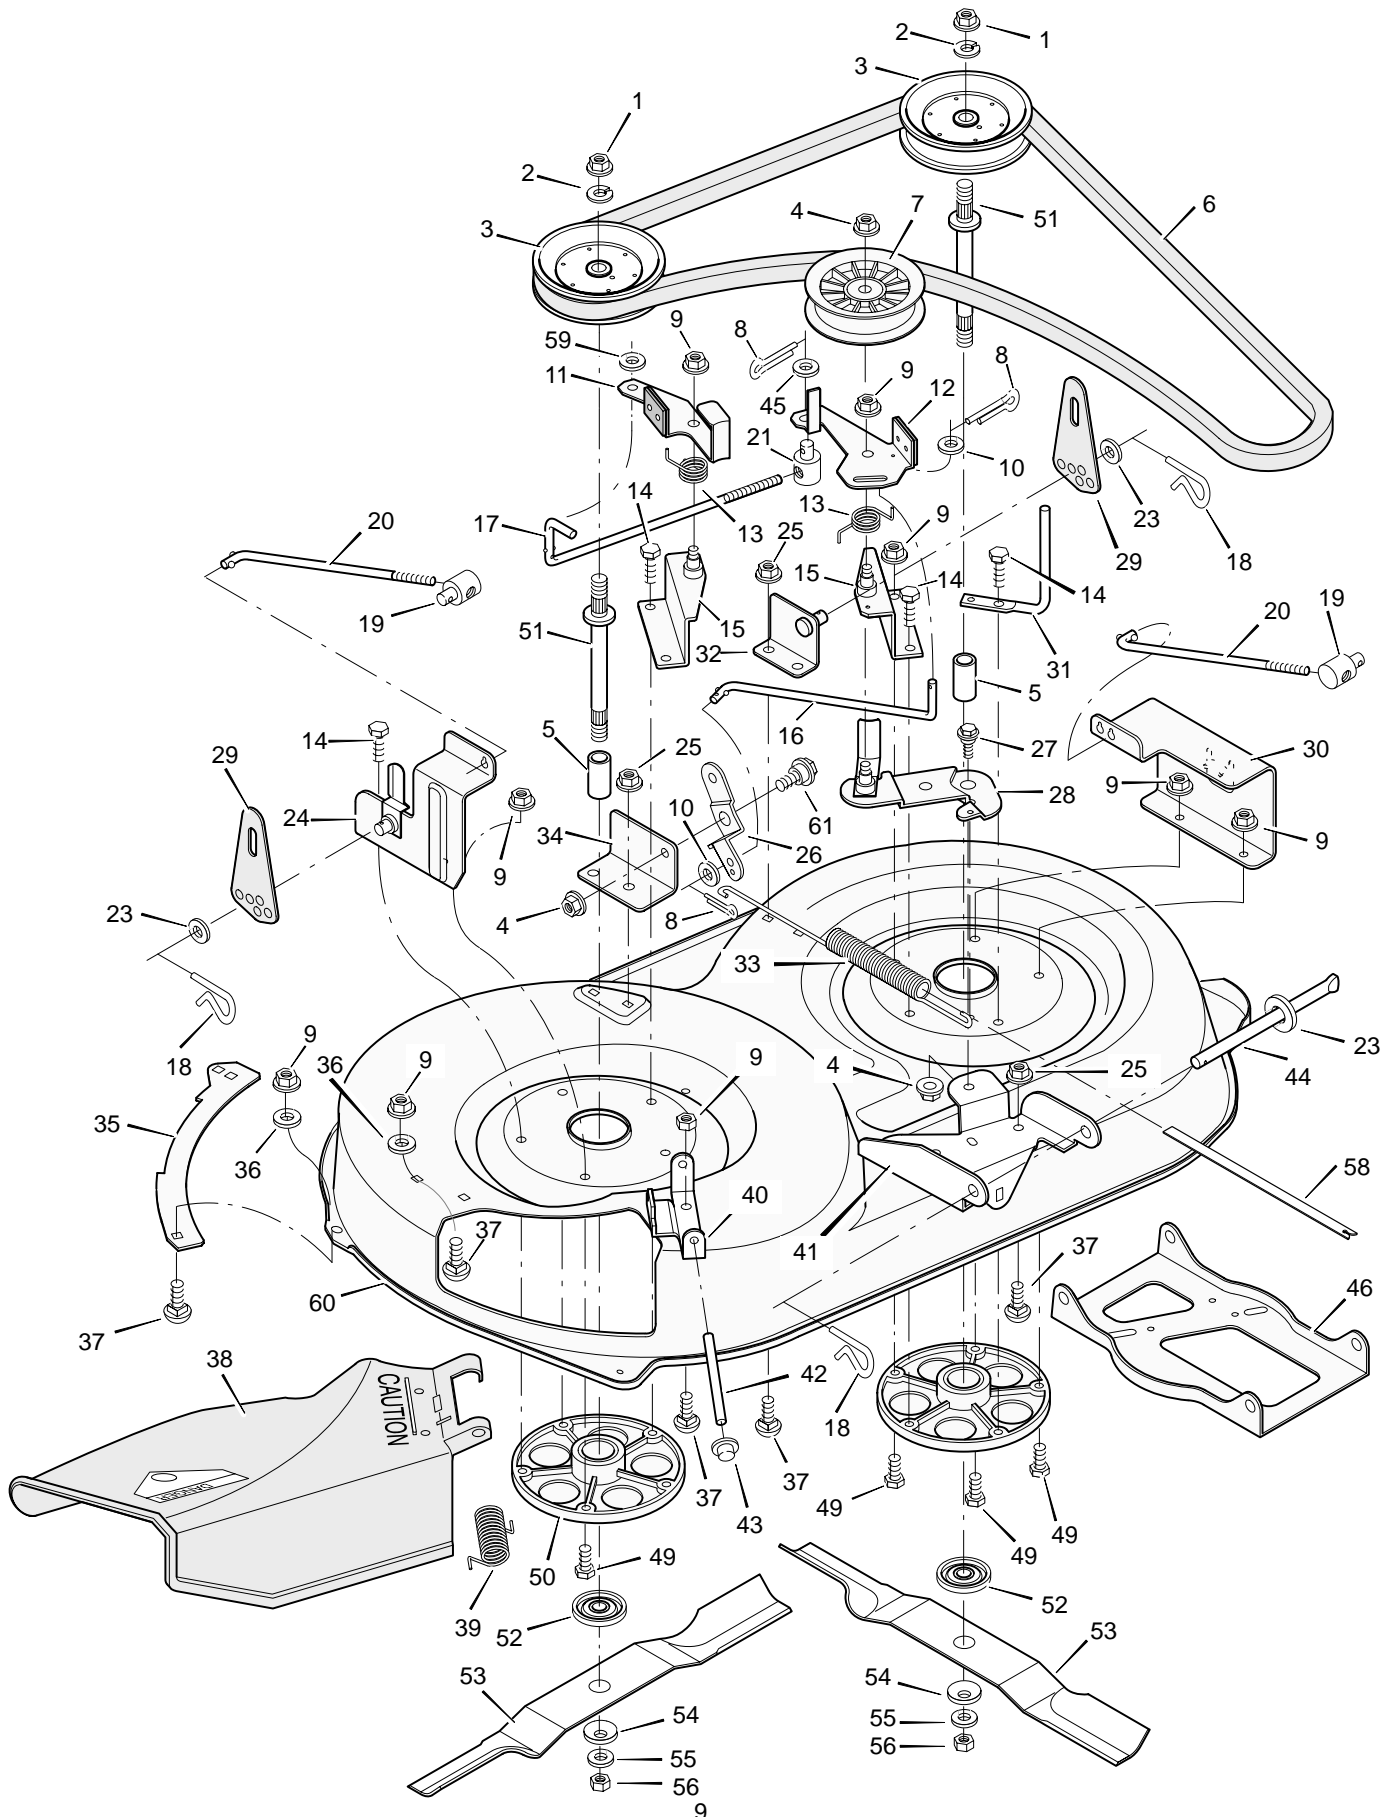

MODEL 40907x20B

REPAIR PARTS MOWER HOUSING

MODEL 40907x20B

REPAIR PARTS MOWER HOUSING

Key No.	Description	Part No.	Key No.	Description	Part No.
1	Nut, Hex	15x100	31	Guide, Belt	91797E701
2	Lockwasher	18x33	32	Bracket Assembly, Left Lifter	91813E701
3	Pulley, Jackshaft	91943	33	Spring, Extension	165x72
4	Locknut, Flange	15x84	34	Bracket, Pivot	91743E701
5	Spacer	91903	35	Plate	91770E701
6	Belt, Blade Drive	37x62	36	Washer	17x57
7	Pulley, Idler	91801	37	Bolt, Carriage	2x53
8	Pin, Cotter	30x20	38	Deflector Assembly, Chute	92465
9	Locknut, Flange	15x88	39	Spring, Torsion	166x4
10	Washer	17x46Z	40	Bracket, Hinge	91765E701
11	Brake Assembly, Right	92186E701	41	Bracket, Front Hanger	91875E701
12	Brake Assembly, Left	92187E701	42	Rod, Deflector	91767Z
13	Spring, Torsion	166x27	43	Cap, Push On	28x23
14	Bolt, Hex	25x7	44	Rod, Hanger	91739Z
15	Bracket Assembly, Brake	92072E701	45	Washer	17x124
16	Rod, Brake	91745Z	46	Hanger, Front	92119E701
17	Rod, Cross Link	92183Z	49	Bolt, Hex	1x84
18	Pin, Hair	31x4	50	Housing, Jackshaft	90905
19	Nut, Adjustable	92131	51	Jackshaft	91922
20	Rod, Adjuster	91872Z	52	Adapter, Blade	92466
21	Nut, Adjustable	21920	53	Blade, 40" (2 required)	92002E701
23	Washer	17x103	54	Washer, Belleville	17x166
24	Bracket Assembly, Right Lifter	92194E701	55	Washer	17x165
25	Nut, Flange	15x79	56	Nut, Hex	15x100
26	Bracket, Pivot	92033E701	58	Indicator, Plastic	92163
27	Bolt, Shoulder	9x39	59	Washer	17x48
28	Arm Assembly, Idler	92032E701	60	Housing, Blade (40")	91907E701
29	Plate, Adjuster	92702E701	61	Bolt, Shoulder	9x42
30	Cover, Pulley	91792E701	1-61	Complete Mower Housing Assembly	403229