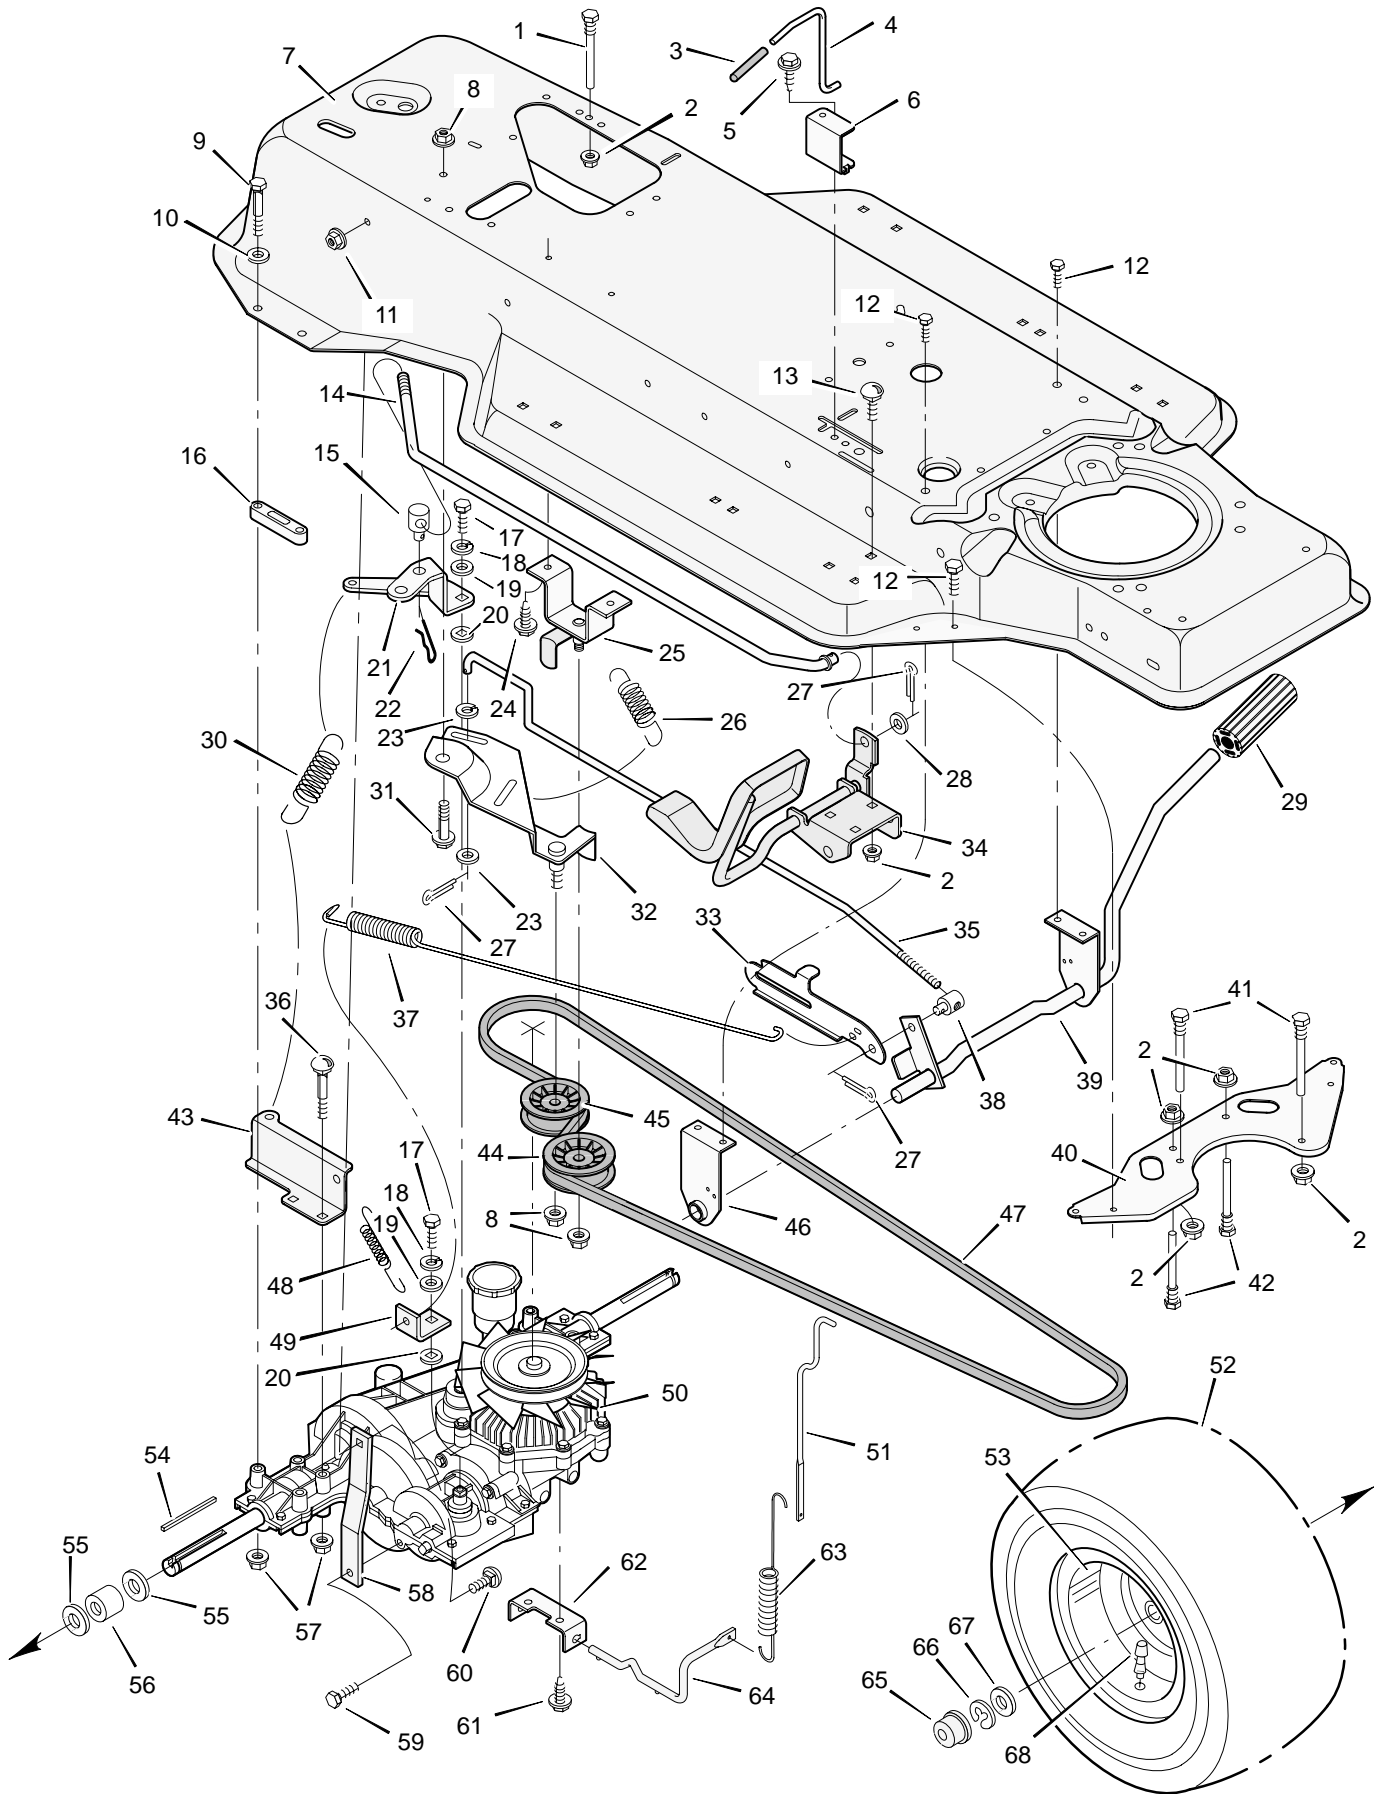

MODEL 40907x20B

REPAIR PARTS MOTION DRIVE

MODEL 40907x20B

REPAIR PARTS MOTION DRIVE

Key No.	Description	Part No.	Key No.	Description	Part No.
1	Guide, Belt	92632	36	Carriage Bolt	2x58
2	Nut, Flange	15x79	37	Spring, Extension	165x101
3	Grip	92724	38	Nut, Adjusting	21920
4	Rod, Parking Brake	91727S	39	Pedal Lever Assembly	91862E701
5	Screw	26x214	40	Plate, Belt Guide	92694E701
6	Bracket, Guide	91825E701	41	Screw, Guide	91754Z
7	Frame Assembly	92815F200	42	Screw, Guide	20619Z
8	Nut, Flange	15x84	43	Bracket, Spring Mount	92706Z
9	Bolt	1x118	44	Idler Pulley	91178
10	Washer	17x146	45	Idler Pulley	91179
11	Nut, Flange	15x79	46	Support, Pedal	91713E701
12	Screw	26x249	47	V-Belt	37x80
13	Bolt, Carriage	2x53	48	Spring, Extension	165x92
14	Rod, Control	92631Z	49	Lever, Brake	92569E701
15	Nut, Adjusting	92132	50	Transaxle	‡
16	Spacer, Hydro	92682	51	Rod, Dump Valve	92674Z
17	Bolt	1x82	52	Wheel & Tire Assembly	92289-601
18	Lockwasher	18x32	53	Tire (Included with Key No. 52) *	91914
19	Washer	17x38	—	Tube (Included with Key No. 52)	407049
20	Washer	17x148	54	Square Key	21553
21	Lever, Control	92594Z	55	Washer	17x160
22	Hair Pin	31x4	56	Spacer, Wheel	87x100Z
23	Washer	17x47	57	Nut, Flange	15x115
24	Screw	26x249	58	Strap, Torque	92568E701
25	Idler Mount Assembly	92565E701	59	Screw	26x216
26	Spring, Extension	165x98	60	Carriage Bolt	2x64
27	Cotter Pin	30x20	61	Screw	25x9
28	Washer	17x57	62	Bracket, Dump Valve	92603Z
29	Pedal	21544	63	Spring, Extension	165x104
30	Spring, Extension	165x99	64	Rod, Dump Valve	93247Z
31	Shoulder Bolt	9x39	65	Hub Cap (Optional)	24582
32	Idler Bracket Assembly	92737Z	66	E-Ring	11x3
33	Latch, Parking Brake	91712Z	67	Washer	17x115
34	Pedal Assembly	92676E701	68	Valve Stem	24373
35	Clutch Rod	91808Z			

* When you order a tire, make sure to give the brand name of the tire so that the tread pattern on the tire will match.

‡ Parts are available from a Authorized Service Center. See the classified pages of the telephone directory