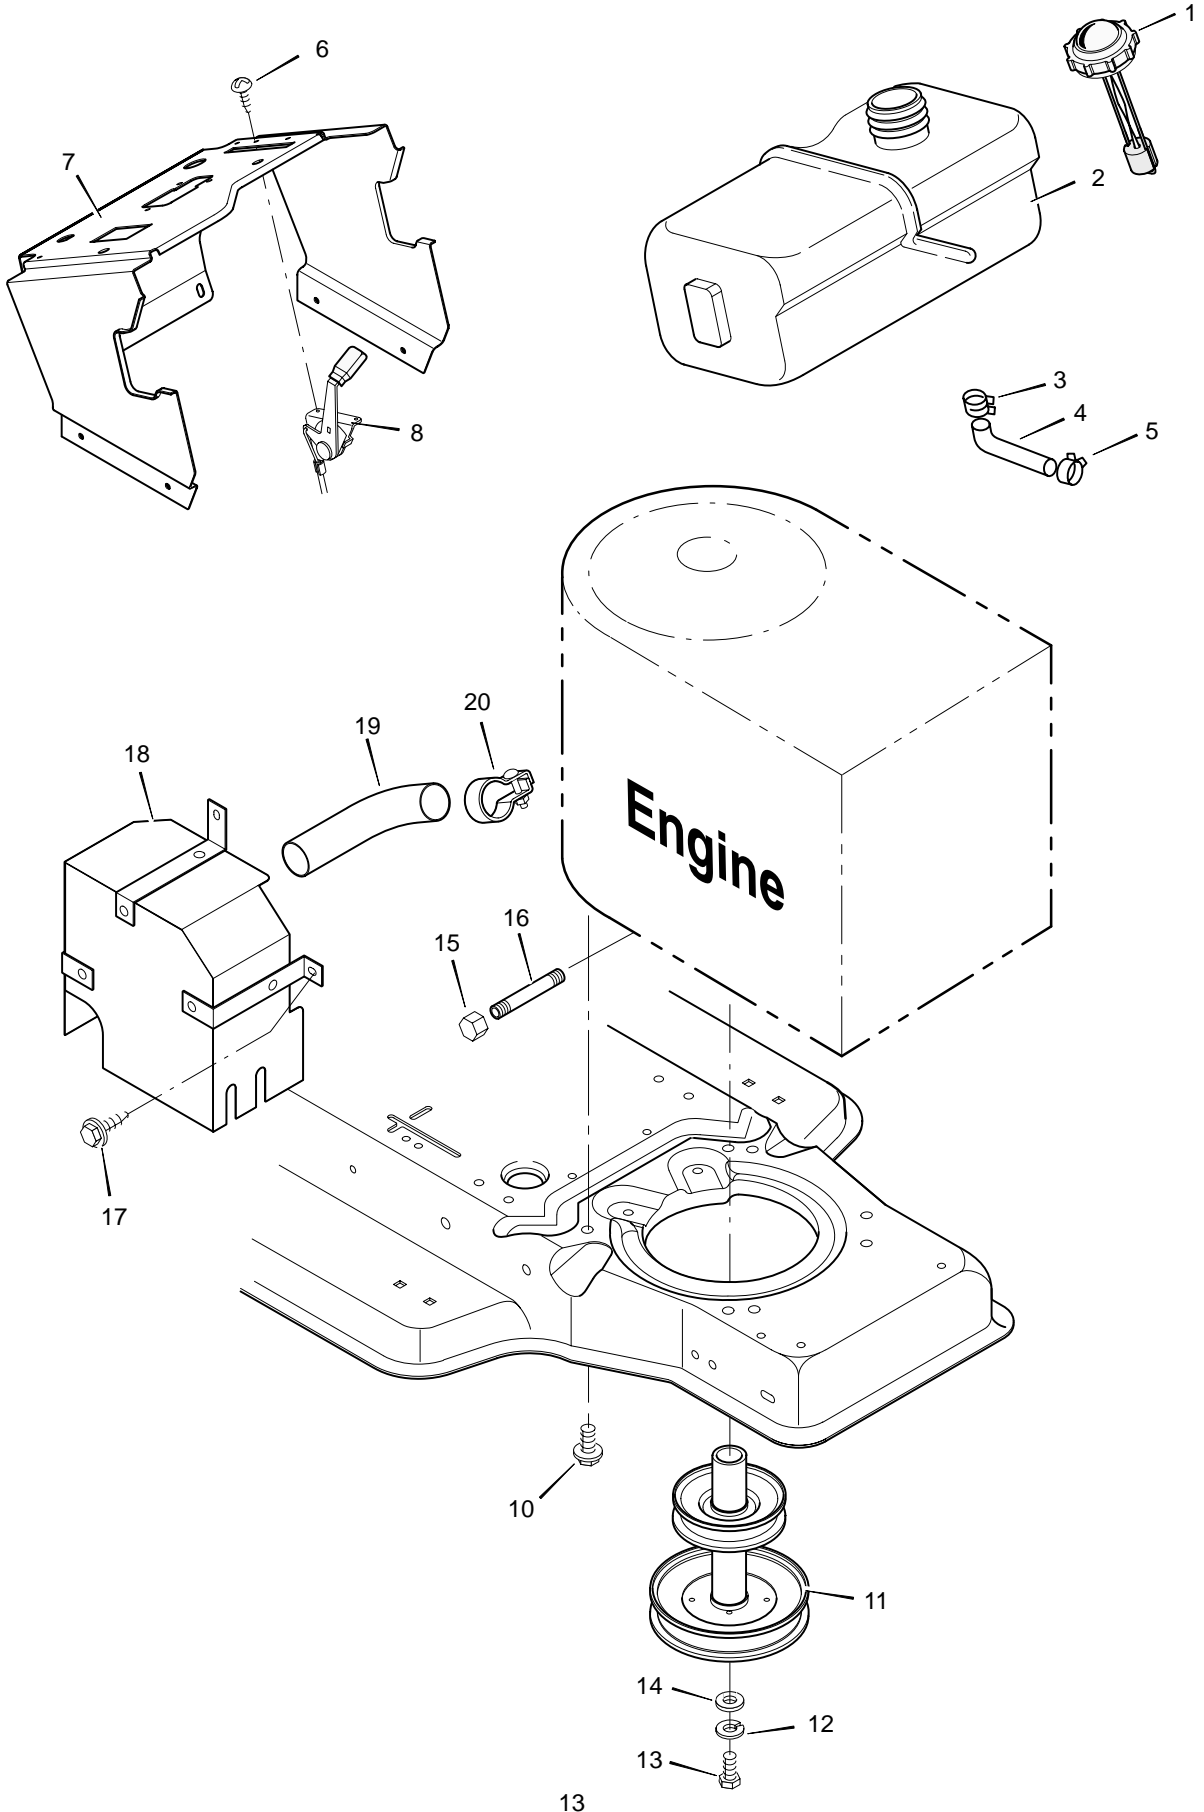

MODEL 40907x20B

REPAIR PARTS ELECTRICAL SYSTEM

POS.	FUNCTION	CIRCUIT	(MAKE)
1	OFF	G+M+L	NONE
2	RUN LIGHTS	B+L	A+Y
3	RUN	B+L	NONE
4	START	B+L+S	NONE

Key No.	Description	Part No.
1	Switch, Seat Sensor	91031
2	Bolt	6x99
3	Wingnut	14x79
4	Battery	21075
—	Acid, Battery (Electrolyte)	90665
5	Cable, Battery Ground	24x9
6	Screw	26x249
7	Cable, Red Battery	24x29
8	Cap, Ignition	91488
9	Solenoid	24285
10	Nut	91489
11	Screw	26x214
12	Switch, Ignition	92556
13	Key, Ignition	20729
14	Harness, Chassis Wire	250x61
15	Fuse	54212
16	Holder, Fuse	407078
18	Screw	26x233
19	Switch, Clutch	24273
20	Screw	25x2
21	Socket, Light	92372
22	Bulb, Light	90084
23	Harness, Light Wire	250x40
24	Cover, Terminal	54148
25	Cover, (Optional)	24196
26	Ammeter	93156
27	Locknut	15x116

MODEL 40907x20B

REPAIR PARTS ENGINE MOUNT

Key No.	Description	Part No.
1	Fuel Cap	91348
2	Fuel Tank	92597
3	Hose Clamp	91174
4	Fuel Line	90671
5	Hose Clamp	91174
6	Screw	26x201
7	Support, Dash	93136E701
8	Throttle Control	92371
9	Engine*	———
10	Bolt, Engine Mount	25x7
11	Stack Pulley Assembly	93244Z
12	Lockwasher	19x35
13	Bolt, Hex	1x140
14	Washer	17x170
15	Cap, Oil Drain	21651
16	Pipe, Oil Drain	24066
17	Screw	26x263
18	Shield, Heat	92550E701
19	Pipe, Exhaust	92559E701
20	Clamp	92558