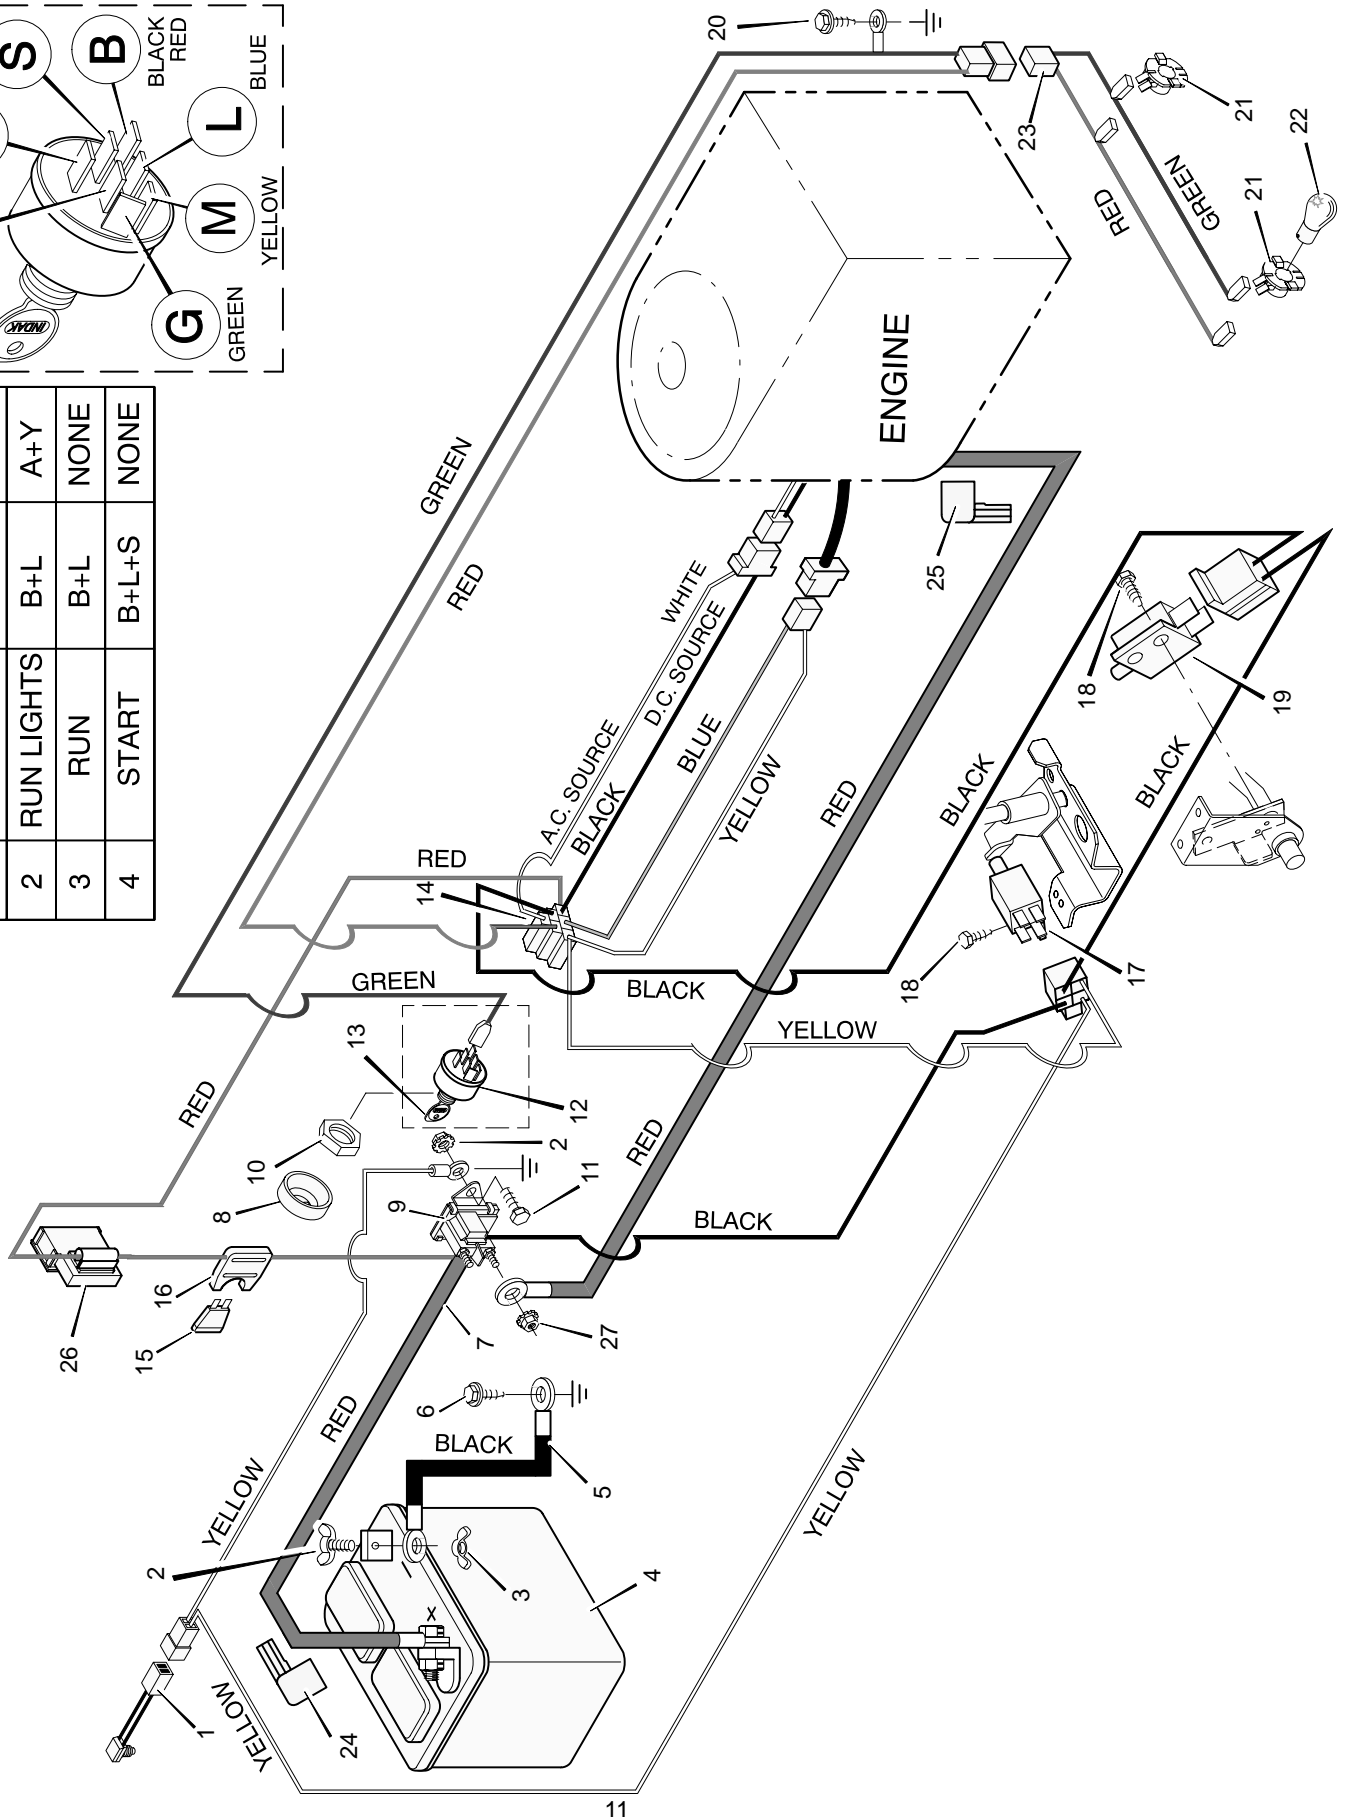

MODEL 40907x20B

REPAIR PARTS STEERING

MODEL 40907x20B

REPAIR PARTS STEERING

Key No.	Description	Part No.
1	Wheel, Steering	92078
2	Nut, Hex	15x118
3	Bolt, Hex	1x66
4	Post, Steering	91860Z
5	Bolt, Hex	1x74
6	Screw	26x249
7	Bracket, Sector	91716E701
8	Gear, Pinion	92715
9	Bearing	91756
10	Bolt, Hex	1x84
11	Locknut, Flange	15x87
12	Spacer	92564
13	Gear, Sector	92316
14	Bracket, Sector	91708E701
15	Kit, Steering Gear	402075
16	Bolt, Hex	1x146
17	Support, Rear Axle	92529E701
18	Rod, Tie	90038E701
19	Pin, Cotter	30x49
20	Bearing	92527
21	Washer	17x57
22	Pin, Cotter	30x20
23	Washer	17x113
24	Spindle Assembly, Right	91828E701
25	Spindle Assembly, Axle & Left	92519E701
26	Support, Front Axle	92528E701
27	Tire*	91912
—	Tube	407047
28	Stem, Valve	24373
29	Bearing, Wheel	91334
30	Washer	17x115
31	Wheel & Tire Assembly	92638-601
32	Bearing	92097
33	Locknut, Flange	15x113
34	Link, Drag	91749E701
36	Spacer, Pinion Gear	92280
38	Hub Cap (Optional)	24582
39	Bellows	54789

MODEL 40907x20B

REPAIR PARTS ELECTRICAL SYSTEM

POS.	FUNCTION	CIRCUIT	(MAKE)
1	OFF	G+M+L	NONE
2	RUN LIGHTS	B+L	A+Y
3	RUN	B+L	NONE
4	START	B+L+S	NONE

Key No.	Description	Part No.
1	Switch, Seat Sensor	91031
2	Bolt	6x99
3	Wingnut	14x79
4	Battery	21075
—	Acid, Battery (Electrolyte)	90665
5	Cable, Battery Ground	24x9
6	Screw	26x249
7	Cable, Red Battery	24x29
8	Cap, Ignition	91488
9	Solenoid	24285
10	Nut	91489
11	Screw	26x214
12	Switch, Ignition	92556
13	Key, Ignition	20729
14	Harness, Chassis Wire	250x61
15	Fuse	54212
16	Holder, Fuse	407078
18	Screw	26x233
19	Switch, Clutch	24273
20	Screw	25x2
21	Socket, Light	92372
22	Bulb, Light	90084
23	Harness, Light Wire	250x40
24	Cover, Terminal	54148
25	Cover, (Optional)	24196
26	Ammeter	93156
27	Locknut	15x116