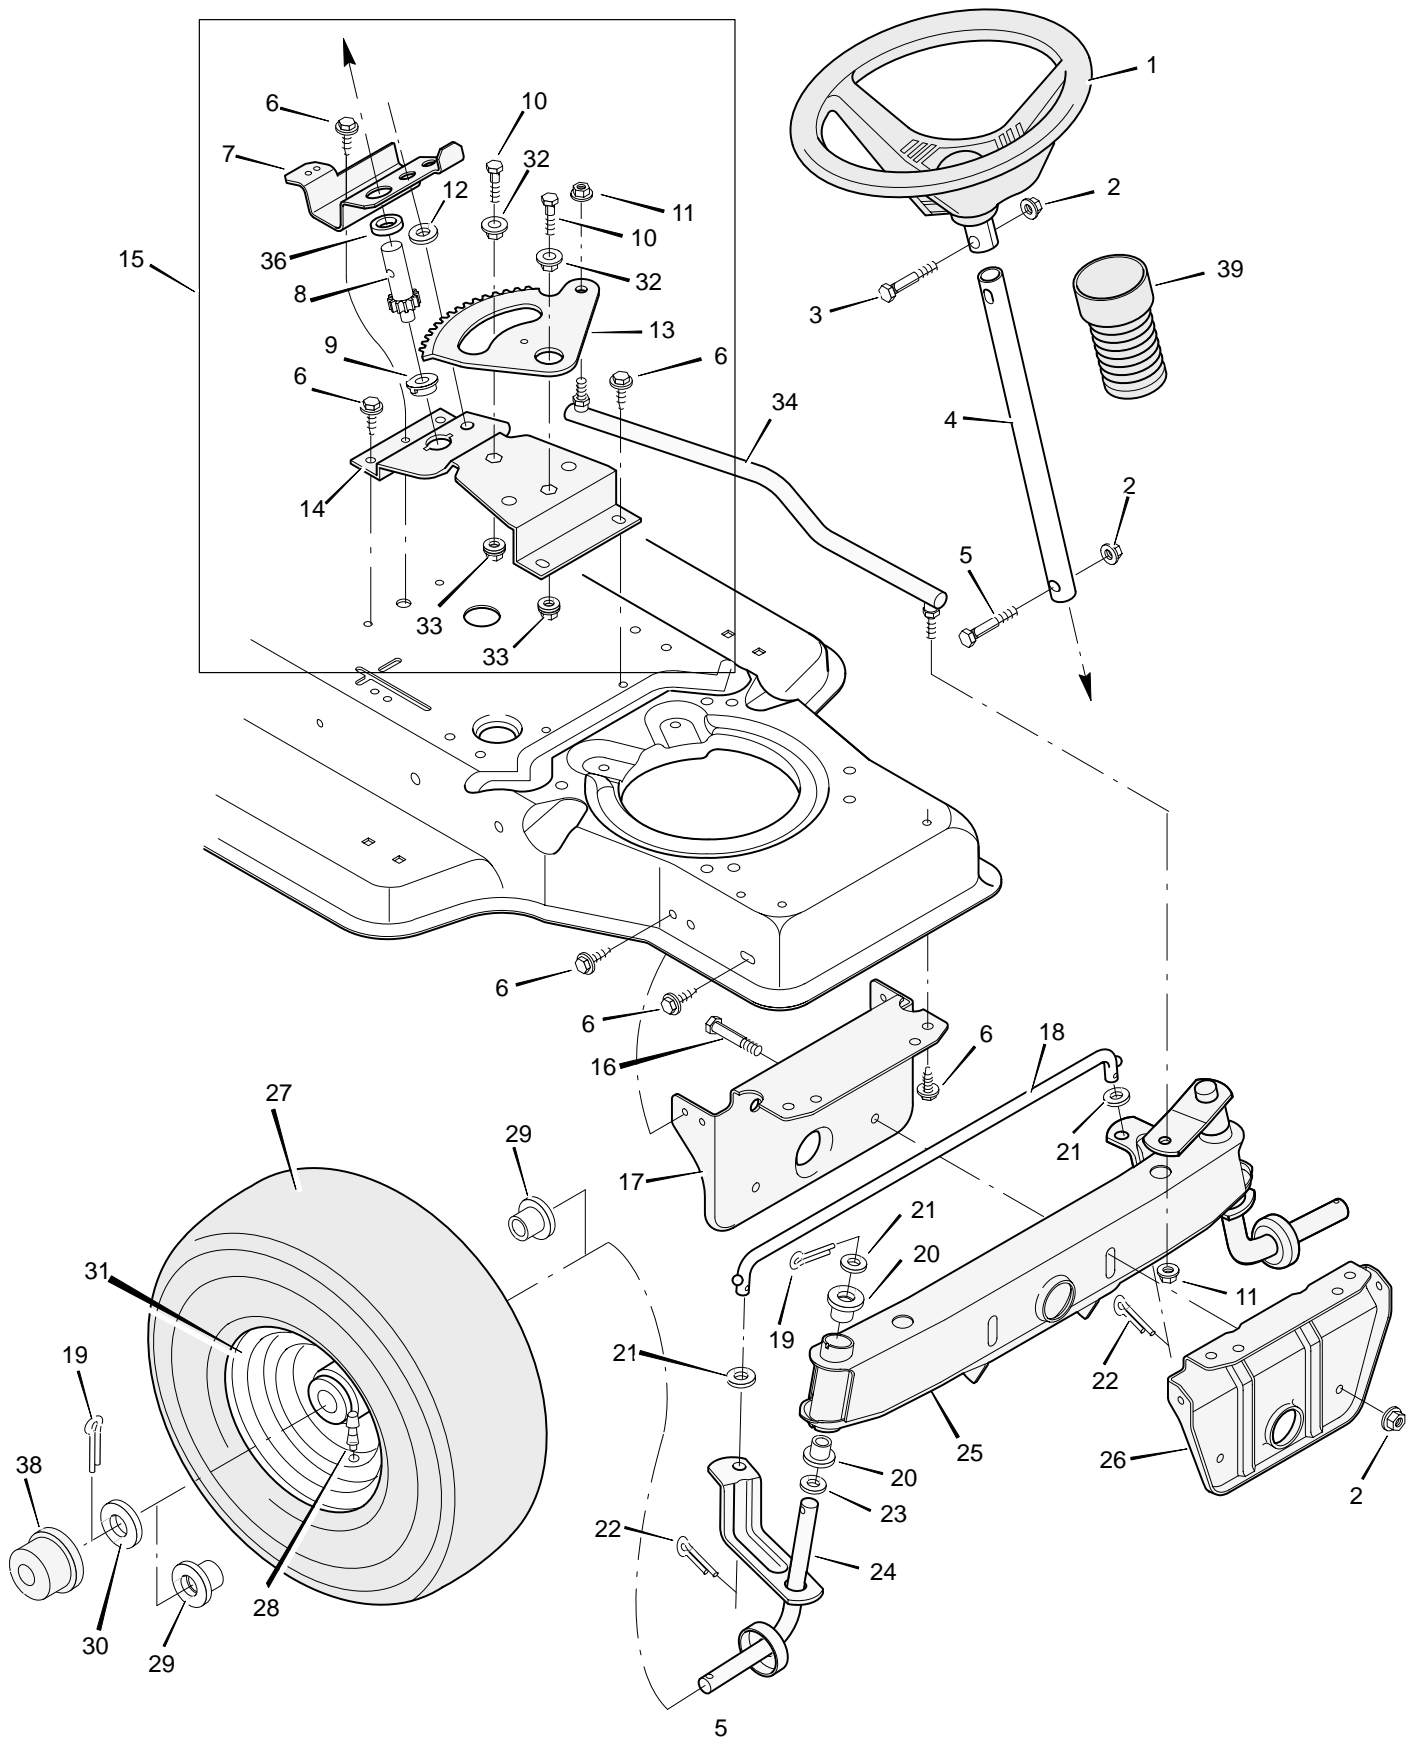

MODEL 40907x20B

REPAIR PARTS STEERING

MODEL 40907x20B

REPAIR PARTS STEERING

Key No.	Description	Part No.
1	Wheel, Steering	92078
2	Nut, Hex	15x118
3	Bolt, Hex	1x66
4	Post, Steering	91860Z
5	Bolt, Hex	1x74
6	Screw	26x249
7	Bracket, Sector	91716E701
8	Gear, Pinion	92715
9	Bearing	91756
10	Bolt, Hex	1x84
11	Locknut, Flange	15x87
12	Spacer	92564
13	Gear, Sector	92316
14	Bracket, Sector	91708E701
15	Kit, Steering Gear	402075
16	Bolt, Hex	1x146
17	Support, Rear Axle	92529E701
18	Rod, Tie	90038E701
19	Pin, Cotter	30x49
20	Bearing	92527
21	Washer	17x57
22	Pin, Cotter	30x20
23	Washer	17x113
24	Spindle Assembly, Right	91828E701
25	Spindle Assembly, Axle & Left	92519E701
26	Support, Front Axle	92528E701
27	Tire*	91912
—	Tube	407047
28	Stem, Valve	24373
29	Bearing, Wheel	91334
30	Washer	17x115
31	Wheel & Tire Assembly	92638-601
32	Bearing	92097
33	Locknut, Flange	15x113
34	Link, Drag	91749E701
36	Spacer, Pinion Gear	92280
38	Hub Cap (Optional)	24582
39	Bellows	54789

* When you order a tire, make sure to give the brand name of the tire so that the tread pattern on the tire will match.