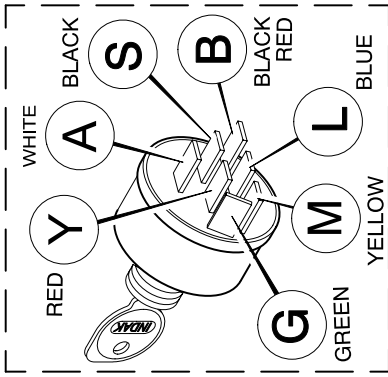

MODEL 40907x20B

REPAIR PARTS ELECTRICAL SYSTEM