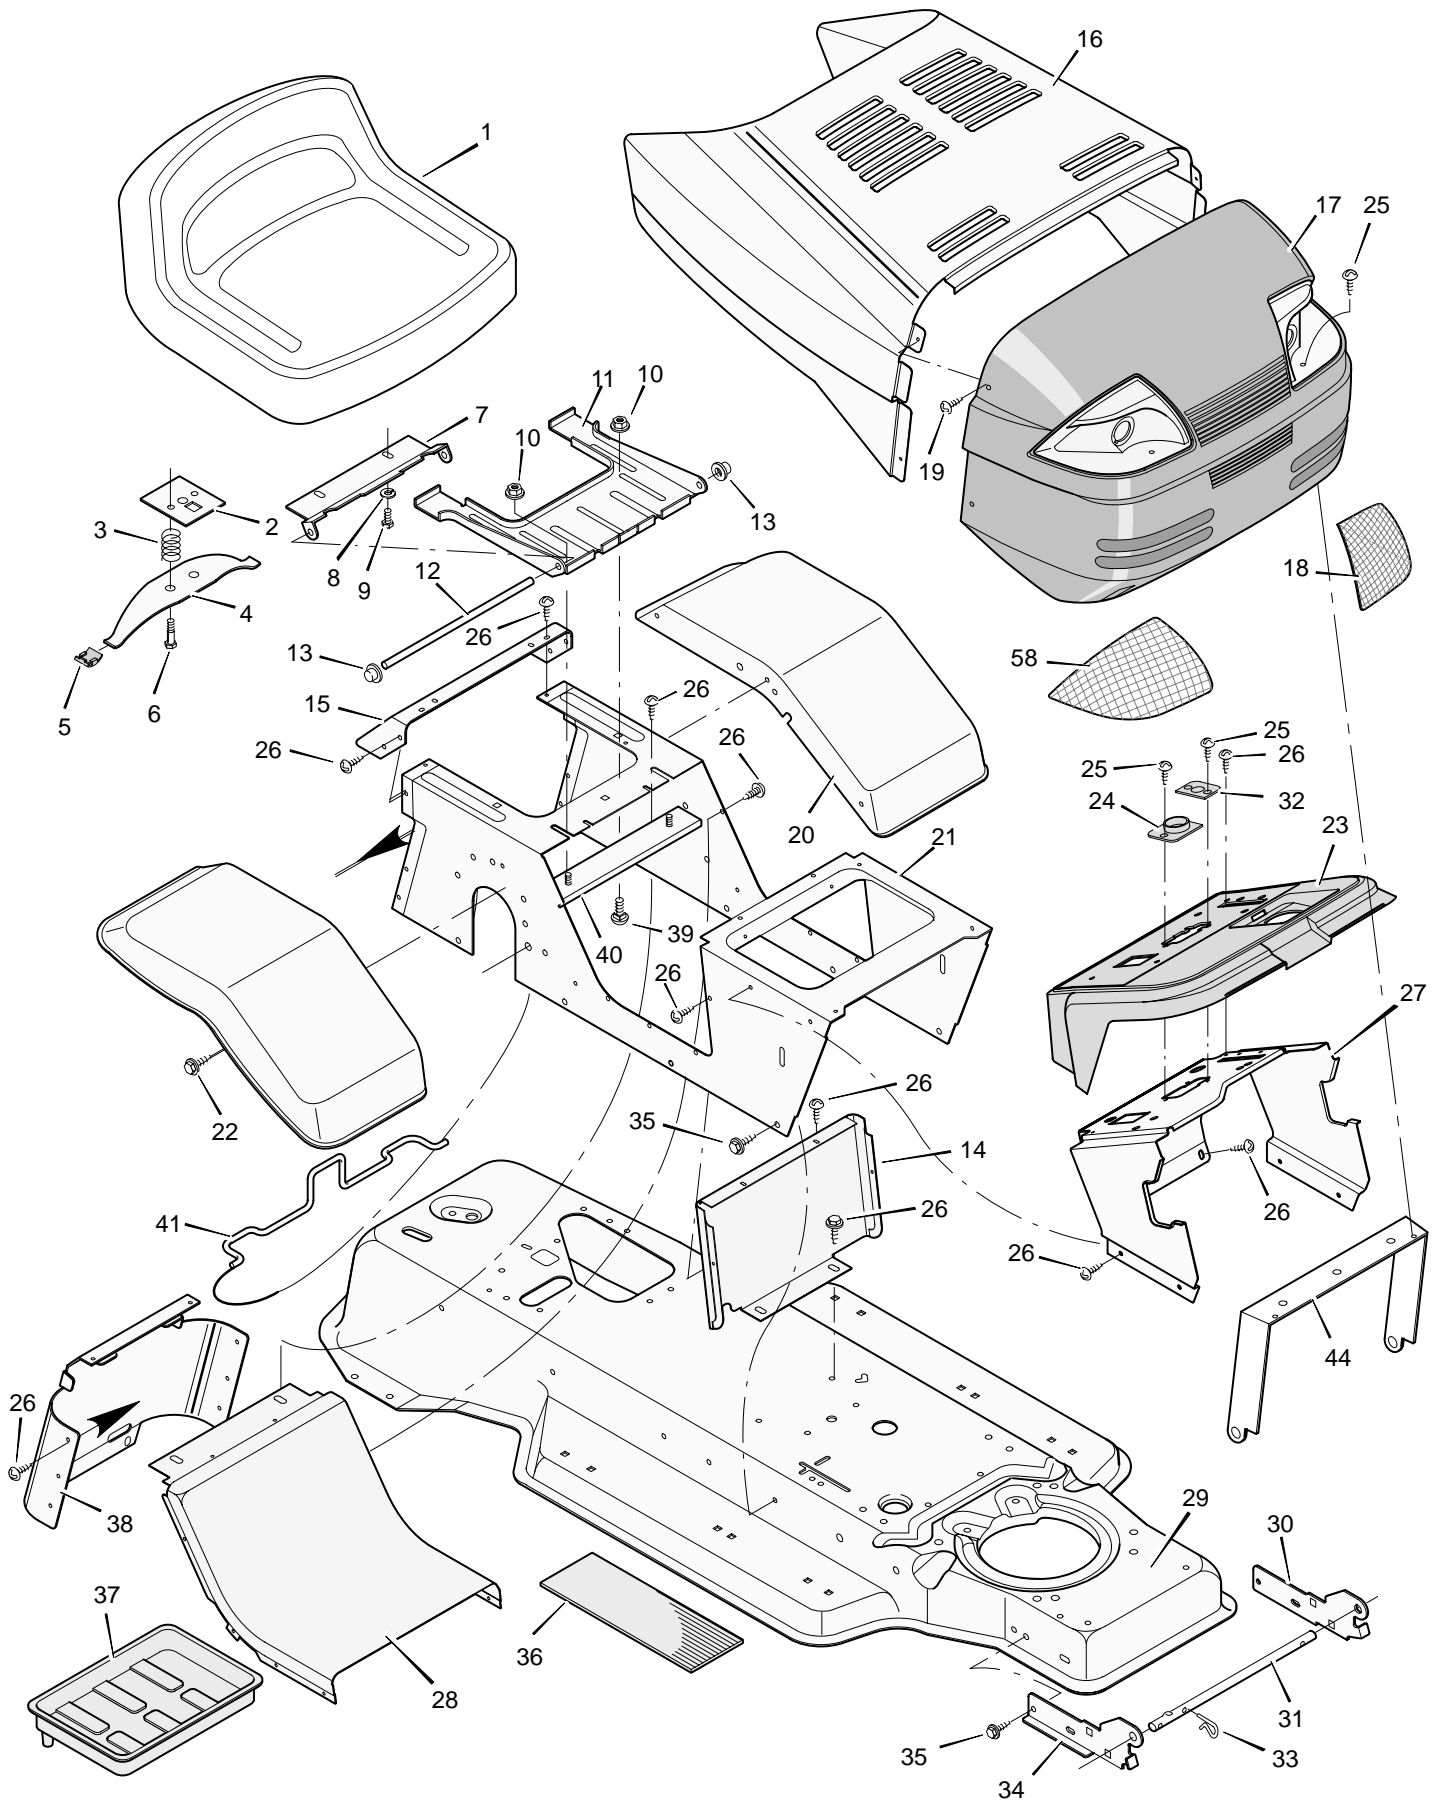

MODEL 40907x20B

REPAIR PARTS CHASSIS & HOOD

MODEL 40907x20B

REPAIR PARTS CHASSIS & HOOD

Key No.	Description	Part No.	Key No.	Description	Part No.
1	Seat	92606	27	Support, Dash	93136E701
2	Plate Assembly, Switch	91963Z	28	Insert, Rear	92549F200
3	Spring, Compression	164x26	29	Frame Assembly	92815F200
4	Spring, Seat	91964	30	Bracket, Left Grille	92347E701
5	Glide, Spring	91822	31	Rod, Pivot	93137Z
6	Bolt, Shoulder	9x38	32	Bearing	93155
7	Support, Seat	92334E701	33	Pin, Hair	31x4
8	Lockwasher	18x16	34	Bracket, Right Grille	92346E701
9	Bolt, Hex	1x45	35	Screw	26x249
10	Locknut, Flange	15x88	36	Mat	91900
11	Bracket, Pivot	92546E701	37	Tray, Battery	91895
12	Rod, Pivot	91730E701	38	Cap, Console	92443F200
13	Cap, Push On	28x23	39	Bolt	2x64
14	Insert, Front	92548F200	40	Channel Assembly	91857E701
15	Fender, Apron	91724E701	41	Clamp, Battery	92725Z
16	Hood	93215F200	44	Brace, Grille	92541Z
17	Grille Assembly (includes Lens)	92542	45	Washer	17x38Z
18	Lens, Left	92540	46	Bolt, Hex	6x100
19	Screw	9x47	58	Lens, Right	92539
20	Fender	92328F200	—	Book, Instruction	F-96730
21	Console Assembly	92729F200	—	Repair Parts Book	F-96731
22	Screw	26x263	—	Decal, Left Hood	44x4101
23	Dash Panel	93134	—	Decal, Right Hood	44x4100
24	Bearing, Steering	93135	—	Decal, Left Console	44x5198
25	Screw	26x239	—	Decal, Right Console	44x5197
26	Screw	26x270	—	Plaque, Name (Hood)	280x57