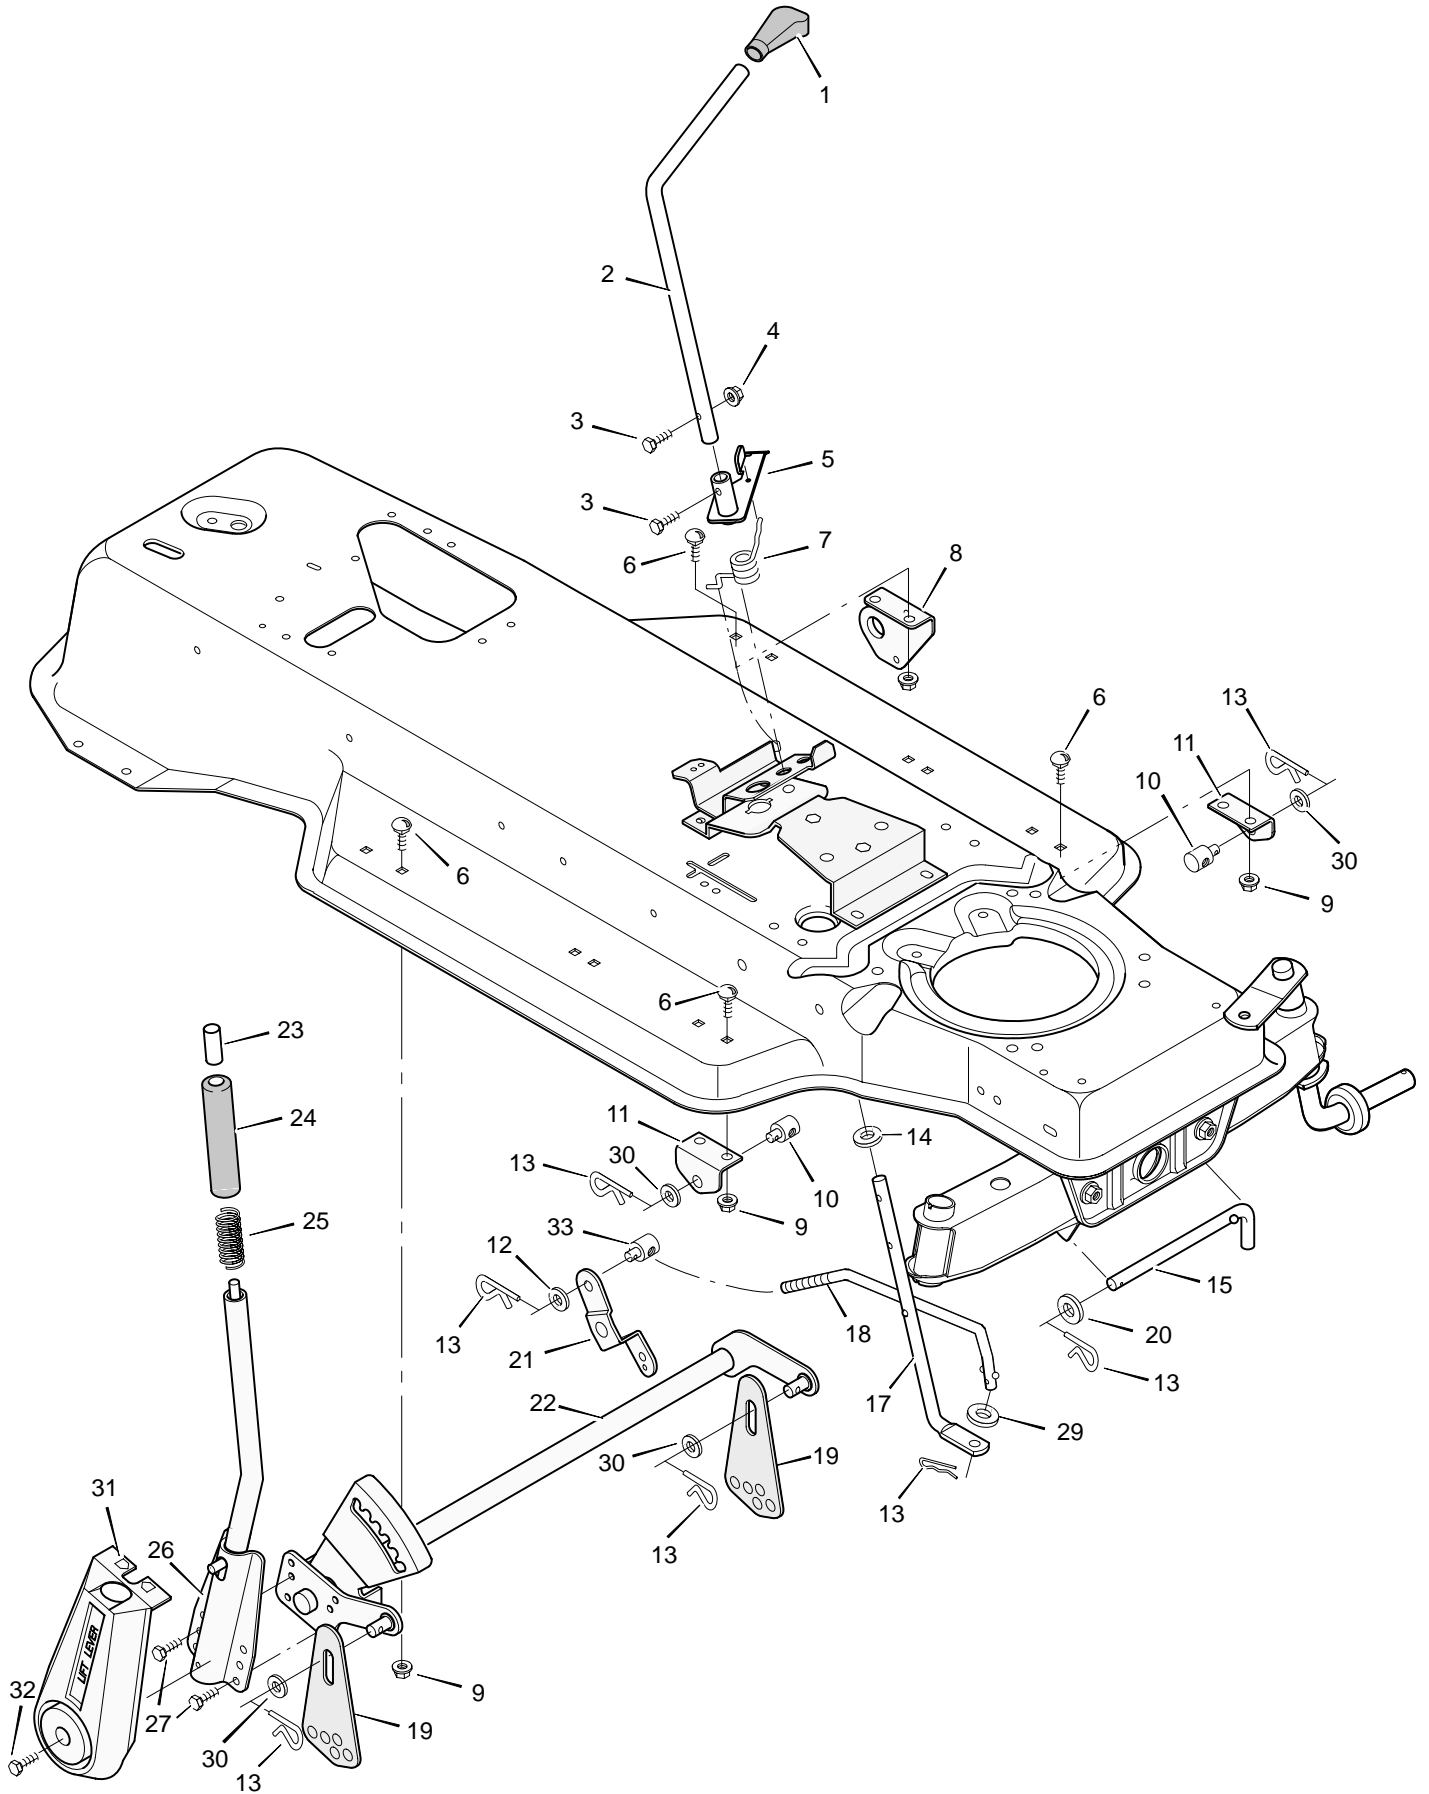

MODEL 40907x20B

REPAIR PARTS MOWER HOUSING SUSPENSION

MODEL 40907x20B

REPAIR PARTS MOWER HOUSING SUSPENSION

Key No.	Description	Part No.
1	Grip	92698
2	Control, Blade Rotation	92238Z
3	Bolt, Hex	25x3
4	Locknut, Hex	15x67
5	Lever Assembly, Switch	91917E701
6	Bolt, Carriage	2x53
7	Spring, Torsion	166x32
8	Bracket, Rear Hanger	92066E701
9	Nut, Flange	15x79
10	Nut, Adjusting	92131
11	Bracket, Adjuster Rod	92133E701
12	Washer	17x124
13	Pin, Hair	31x4
14	Washer	17x122
15	Pin, Pull	90827Z
17	Lever, Lower Blade Control	91787E701
18	Rod, Blade Control	91795Z
19	Plate, Adjuster (2)	92702E701
20	Washer	17x103
21	Bracket, Pivot	92033E701
22	Lifter Assembly	92065E701
23	Button, Push	92572
24	Grip	92783
25	Spring, Compression	164x21
26	Handle Assembly	91823E701
27	Screw	26x49
29	Washer	17x47Z
30	Washer	17x91Z
31	Cover, Lift Lever (Optional)	92157
32	Screw	26x263
33	Nut, Adjusting	21920