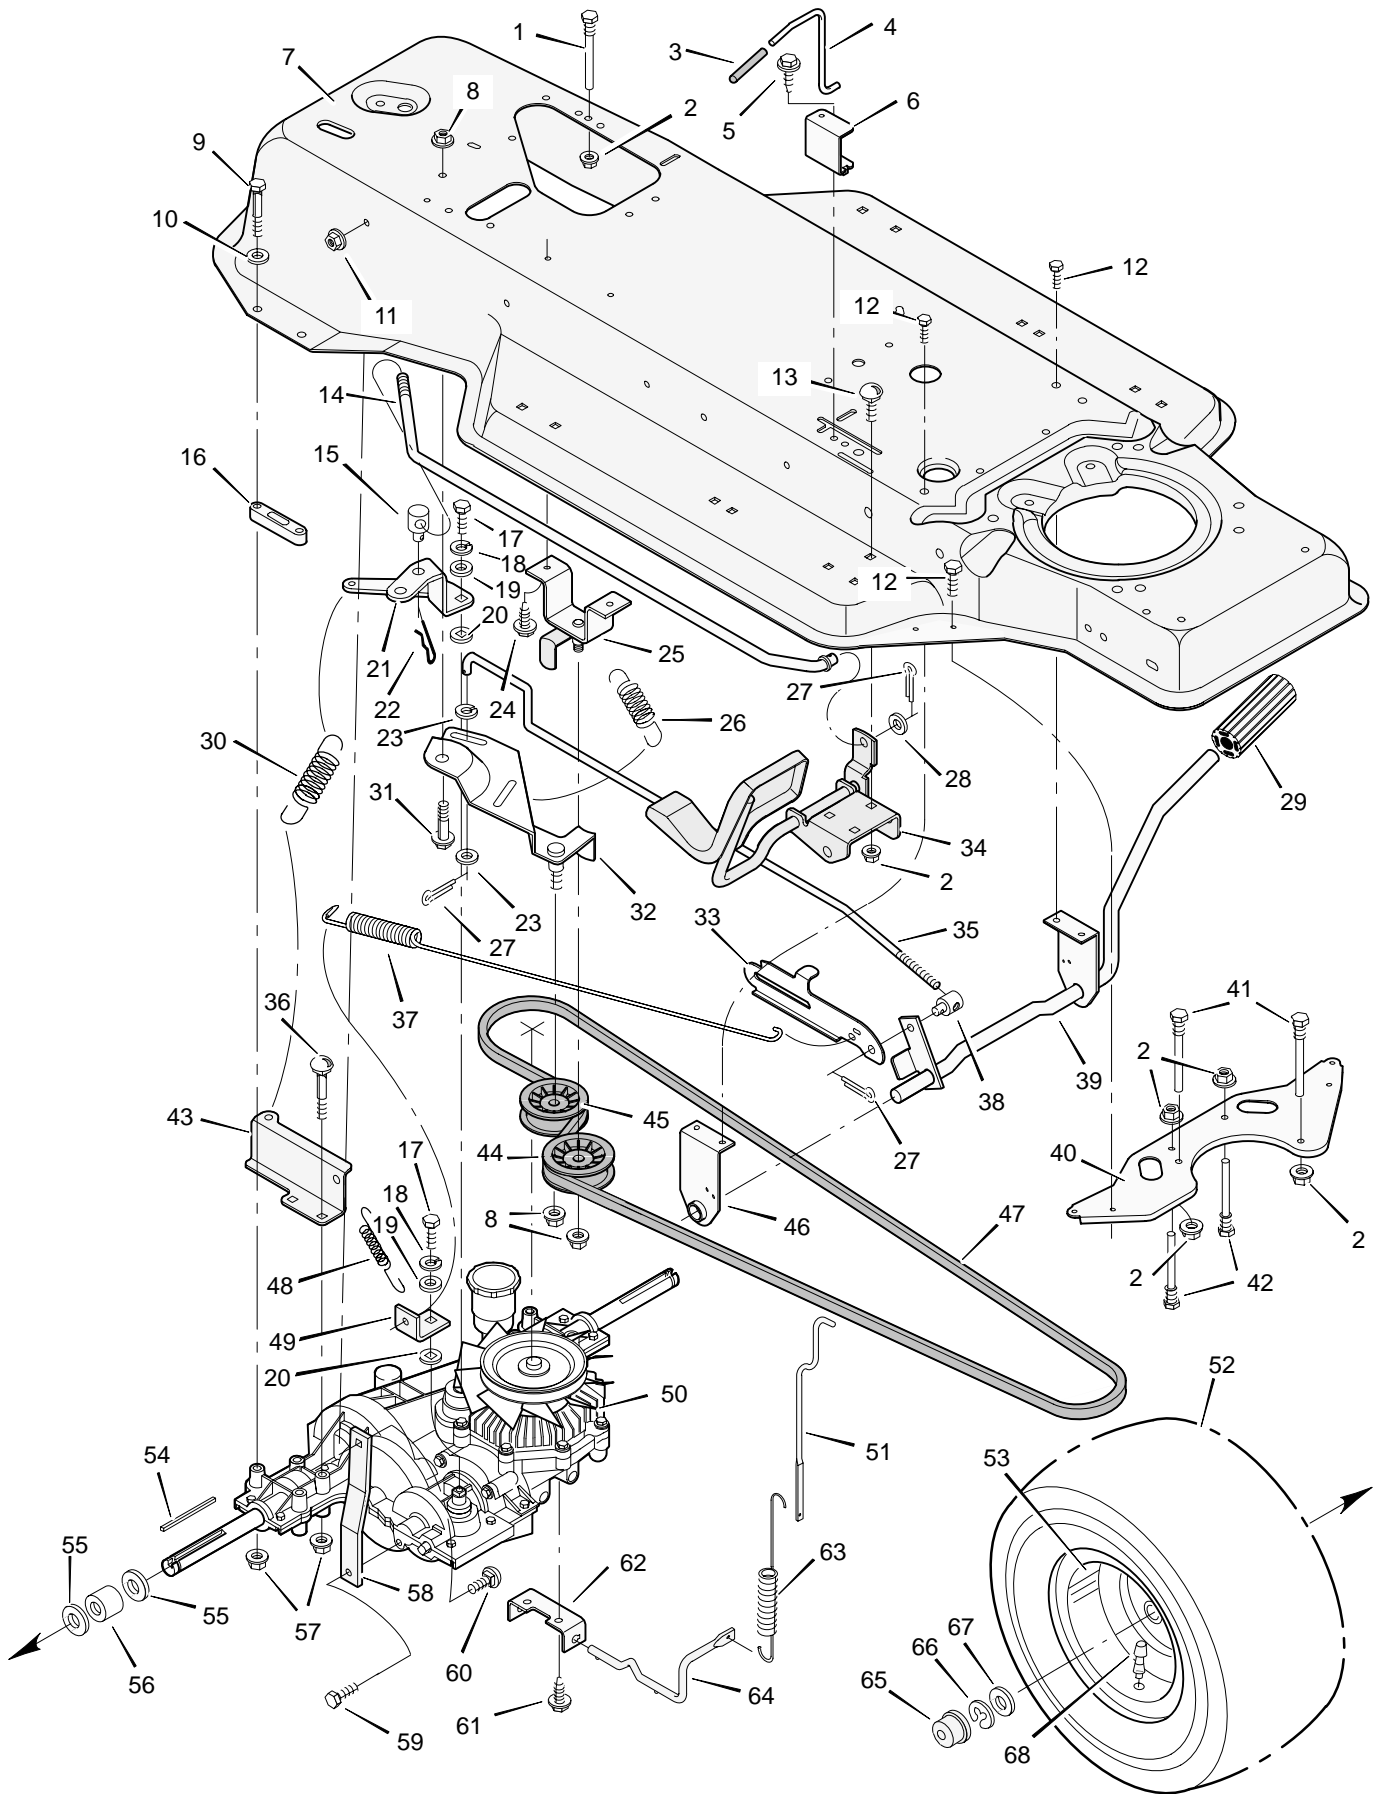

MODEL 40901x70D

REPAIR PARTS MOTION DRIVE

MODEL 40901x70D

REPAIR PARTS MOTION DRIVE

Key No.	Description	Part No.	Key No.	Description	Part No.
1	Guide, Belt	92632	36	Carriage Bolt	2x58
2	Nut, Flange	15x79	37	Spring, Extension	165x101
3	Grip	92724	38	Nut, Adjusting	21920
4	Rod, Parking Brake	91727S	39	Pedal Lever Assembly	91862E701
5	Screw	26x214	40	Plate, Belt Guide	92694E701
6	Bracket, Guide	91825E701	41	Screw, Guide	91754Z
7	Frame Assembly	92815E245	42	Screw, Guide	20619Z
8	Nut, Flange	15x84	43	Bracket, Spring Mount	92706Z
9	Bolt	1x118	44	Idler Pulley	91178
10	Washer	17x146	45	Idler Pulley	91179
11	Nut, Flange	15x79	46	Support, Pedal	91713E701
12	Screw	26x249	47	V-Belt	37x80
13	Bolt, Carriage	2x53	48	Spring, Extension	165x92
14	Rod, Control	92631Z	49	Lever, Brake	92569E701
15	Nut, Adjusting	92132	50	Transaxle	‡
16	Spacer, Hydro	92682	51	Rod, Dump Valve	92674Z
17	Bolt	1x82	52	Wheel & Tire Assembly	92289-601
18	Lockwasher	18x32	53	Tire (Included with Key No. 52) *	91914
19	Washer	17x38	—	Tube (Included with Key No. 52)	407049
20	Washer	17x148	54	Square Key	21553
21	Lever, Control	92594Z	55	Washer	17x160
22	Hair Pin	31x4	56	Spacer, Wheel	87x100Z
23	Washer	17x47	57	Nut, Flange	15x115
24	Screw	26x249	58	Strap, Torque	92568E701
25	Idler Mount Assembly	92565E701	59	Screw	26x216
26	Spring, Extension	165x98	60	Carriage Bolt	2x64
27	Cotter Pin	30x20	61	Screw	25x9
28	Washer	17x57	62	Bracket, Dump Valve	92603Z
29	Pedal	21544	63	Spring, Extension	165x104
30	Spring, Extension	165x99	64	Rod, Dump Valve	93247Z
31	Shoulder Bolt	9x39	65	Hub Cap (Optional)	24582
32	Idler Bracket Assembly	92737Z	66	E-Ring	11x3
33	Latch, Parking Brake	91712Z	67	Washer	17x115
34	Pedal Assembly	92676E701	68	Valve Stem	24373
35	Clutch Rod	91808Z			