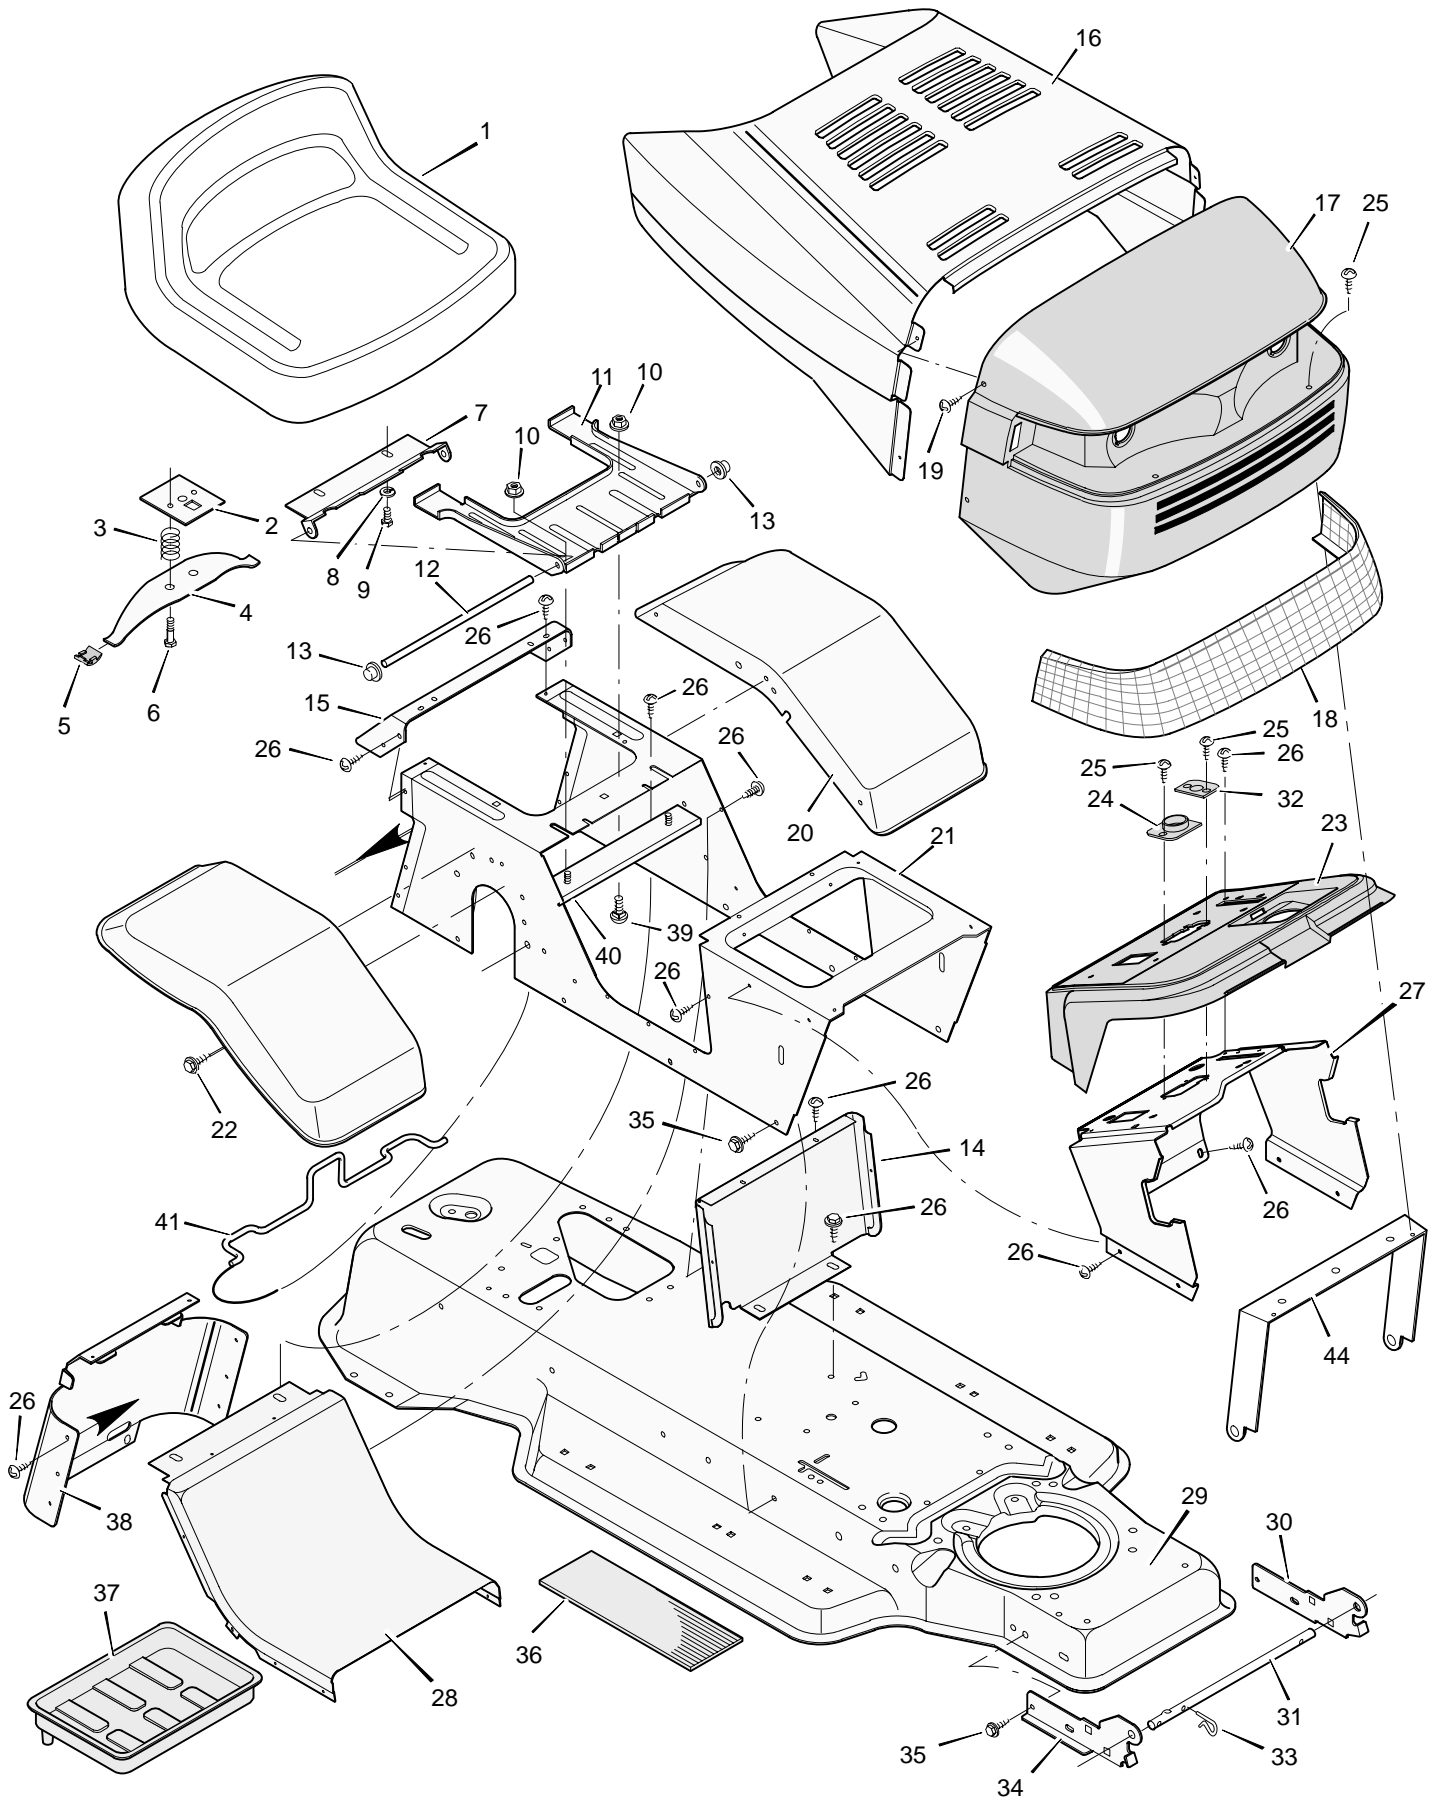

MODEL 40901x70D

REPAIR PARTS CHASSIS & HOOD

MODEL 40901x70D

REPAIR PARTS CHASSIS & HOOD

Key No.	Description	Part No.	Key No.	Description	Part No.
1	Seat	91965	24	Bearing, Steering	93135
2	Plate Assembly, Switch	91963Z	25	Screw	26x239
3	Spring, Compression	164x26	26	Screw	26x270
4	Spring, Seat	91964	27	Support, Dash	93136E701
5	Glide, Spring	91822	28	Insert, Rear	92549E245
6	Bolt, Shoulder	9x38	29	Frame Assembly	92815E245
7	Support, Seat	92334E701	30	Bracket, Left Grille	92347E701
8	Lockwasher	18x16	31	Rod, Pivot	93137Z
9	Bolt, Hex	1x45	32	Bearing	93155
10	Locknut, Flange	15x88	33	Pin, Hair	31x4
11	Bracket, Pivot	92546E701	34	Bracket, Right Grille	92346E701
12	Rod, Pivot	91730E701	35	Screw	26x249
13	Cap, Push On	28x23	36	Mat	91900
14	Insert, Front	92548E245	37	Tray, Battery	91895
15	Fender, Apron	91724E701	38	Cap, Console	92443E245
16	Hood	93215E245	39	Bolt	2x64
17	Grille Assembly (includes Lens)	93149	40	Channel Assembly	91857E701
18	Lens	93139	41	Clamp, Battery	92725Z
19	Screw	9x47	44	Brace, Grille	93190Z
20	Fender	92328E245	—	Book, Instruction	F-96937
21	Console Assembly	92729E245	—	Repair Parts Book	F-96938
22	Screw	26x263	—	Decal, Left Hood	44x3659
23	Dash Panel	93134	—	Decal, Right Hood	44x3658