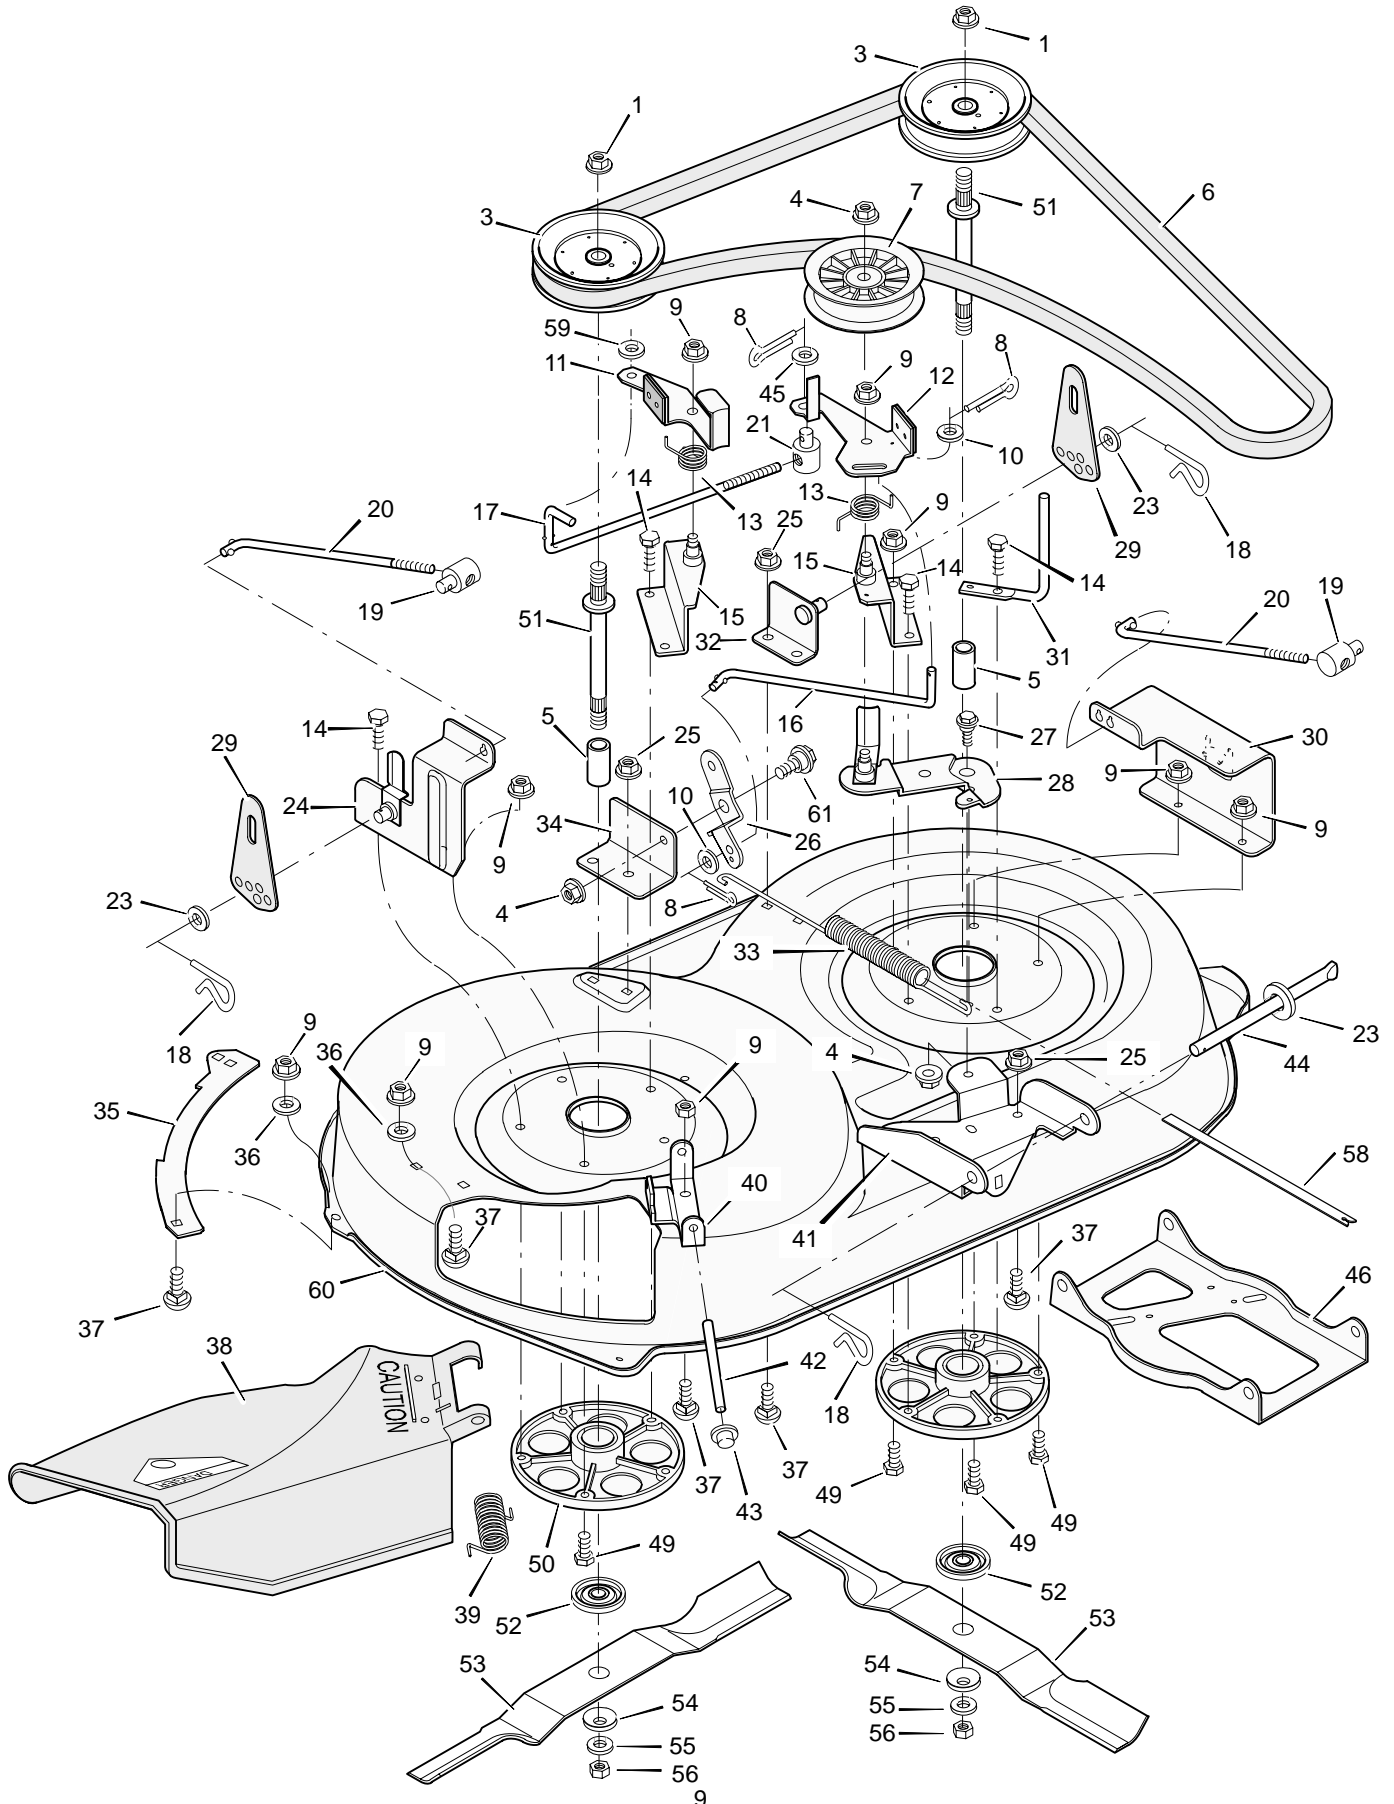

MODEL 40901x70D

REPAIR PARTS MOWER HOUSING

MODEL 40901x70D

REPAIR PARTS MOWER HOUSING

Key No.	Description	Part No.	Key No.	Description	Part No.
1	Nut, Hex	15x121	32	Bracket Assembly, Left Lifter	91813E701
3	Pulley, Jackshaft	92851	33	Spring, Extension	165x72
4	Locknut, Flange	15x84	34	Bracket, Pivot	91743E701
5	Spacer	92850	35	Plate	91770E701
6	Belt, Blade Drive	37x62	36	Washer	17x57
7	Pulley, Idler	91801	37	Bolt, Carriage	2x53
8	Pin, Cotter	30x20	38	Deflector Assembly, Chute	92465
9	Locknut, Flange	15x88	39	Spring, Torsion	166x4
10	Washer	17x46Z	40	Bracket, Hinge	91765E701
11	Brake Assembly, Right	92186E701	41	Bracket, Front Hanger	91875E701
12	Brake Assembly, Left	92187E701	42	Rod, Deflector	91767Z
13	Spring, Torsion	166x27	43	Cap, Push On	28x23
14	Bolt, Hex	25x7	44	Rod, Hanger	91739Z
15	Bracket Assembly, Brake	92072E701	45	Washer	17x124
16	Rod, Brake	91745Z	46	Hanger, Front	92119E701
17	Rod, Cross Link	92183Z	49	Bolt, Hex	1x84
18	Pin, Hair	31x4	50	Housing, Jackshaft	90905
19	Nut, Adjustable	92131	51	Jackshaft	92849
20	Rod, Adjuster	91872Z	52	Adapter, Blade	92466
21	Nut, Adjustable	21920	53	Blade, 40" (2 required)	92002E701
23	Washer	17x103	54	Washer, Belleville	17x166
24	Bracket Assembly, Right Lifter	92485E701	55	Washer	17x165
25	Nut, Flange	15x79	56	Nut, Hex	15x100
26	Bracket, Pivot	92033E701	58	Indicator, Plastic	92163
27	Bolt, Shoulder	9x39	59	Washer	17x48
28	Arm Assembly, Idler	92032E701	60	Housing, Blade (40")	91907E701
29	Plate, Adjuster	92702E701	61	Bolt, Shoulder	9x42
30	Cover, Pulley	92083E701	1-61	Complete Mower Housing Assembly	403229
31	Guide, Belt	91797E701