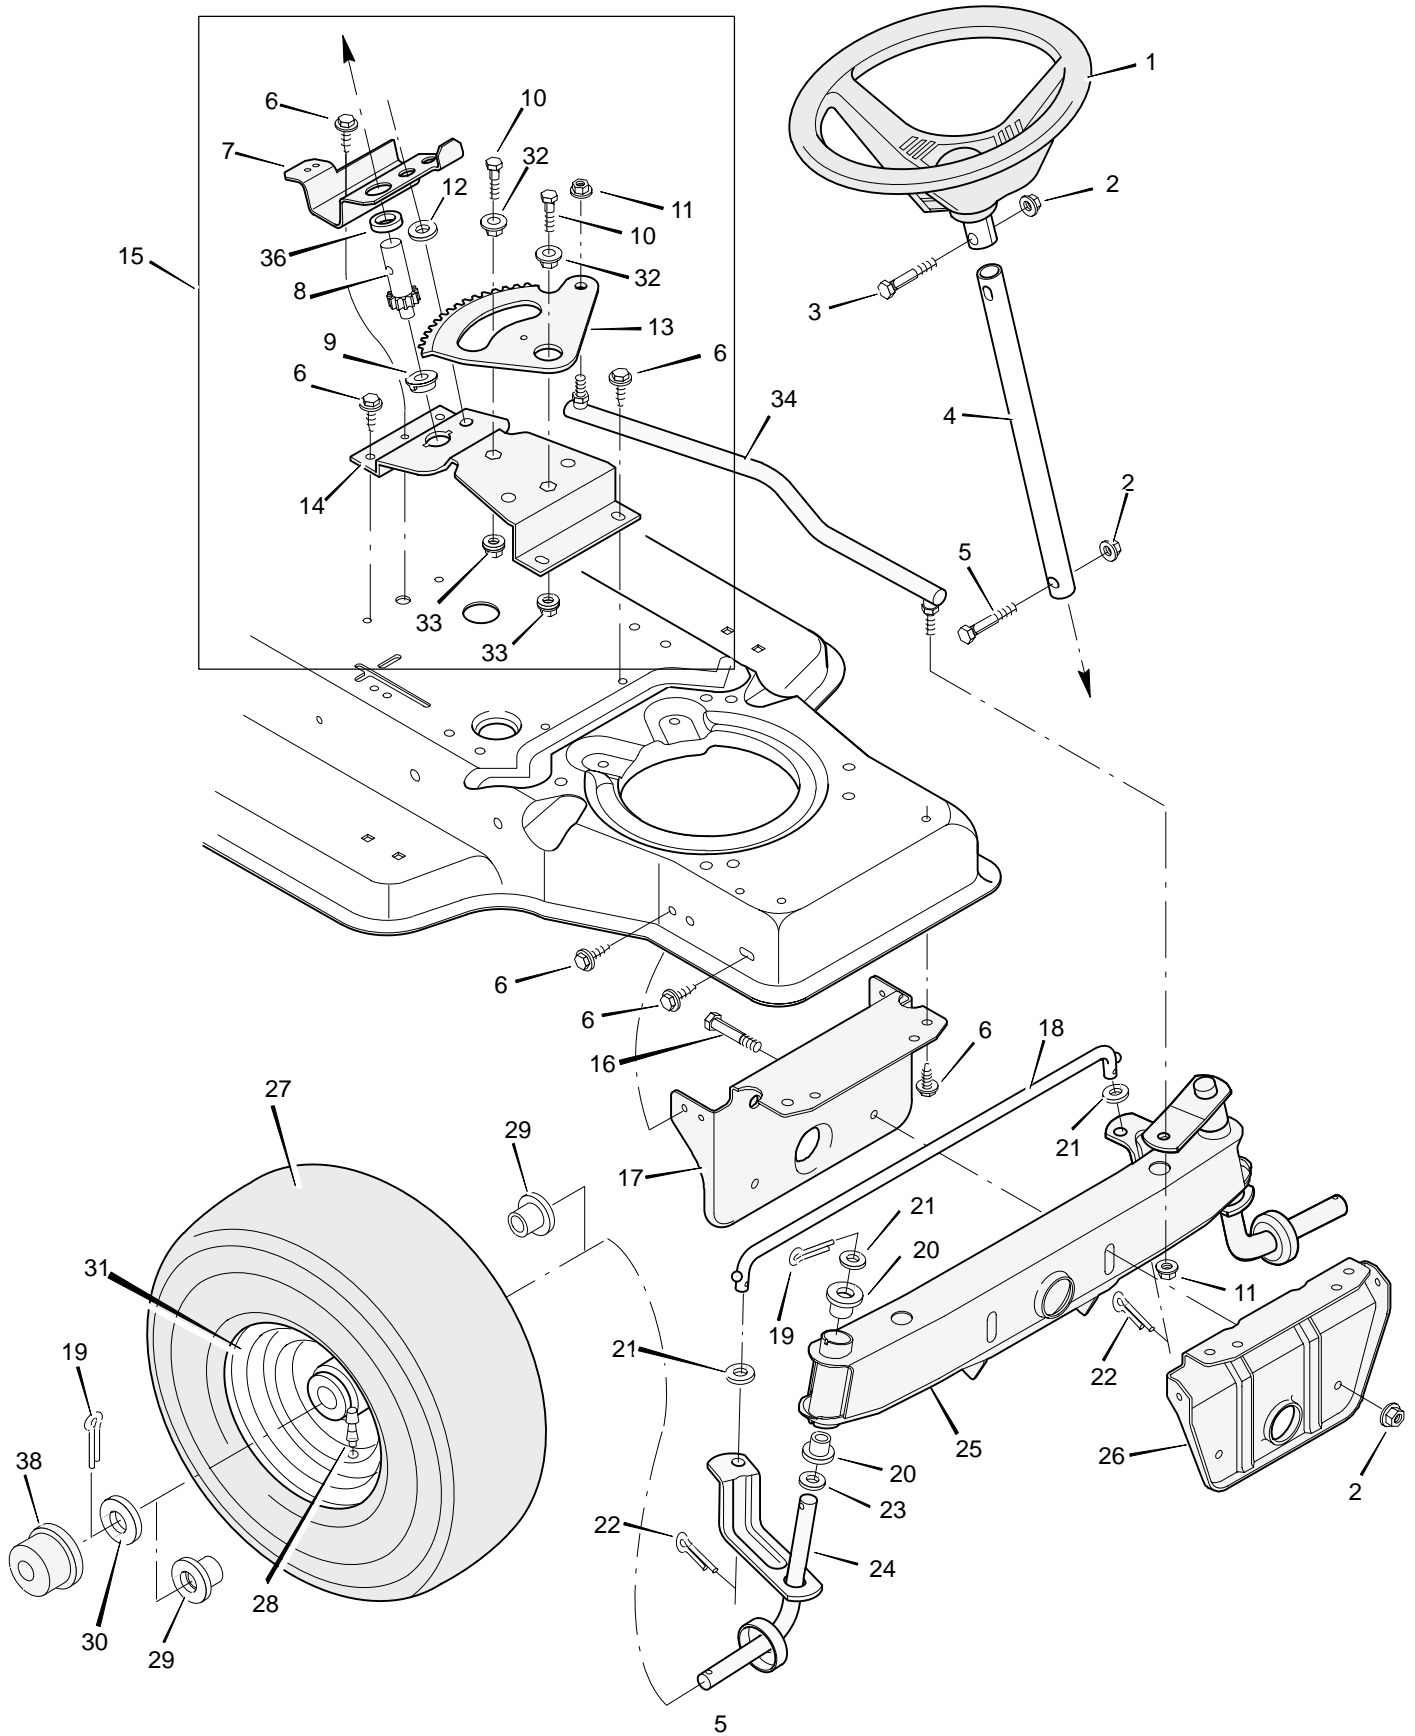

MODEL 40901x70D

REPAIR PARTS STEERING

MODEL 40901x70D

REPAIR PARTS STEERING

Key No.	Description	Part No.
1	Wheel, Steering	92078
2	Nut, Hex	15x118
3	Bolt, Hex	1x66
4	Post, Steering	91860Z
5	Bolt, Hex	1x74
6	Screw	26x249
7	Bracket, Sector	91716E701
8	Gear, Pinion	92715
9	Bearing	91756
10	Bolt, Hex	1x84
11	Locknut, Flange	15x87
12	Spacer	92564
13	Gear, Sector	92316
14	Bracket, Sector	91708E701
15	Kit, Steering Gear	402075
16	Bolt, Hex	1x146
17	Support, Rear Axle	92529E701
18	Rod, Tie	90038E701
19	Pin, Cotter	30x49
20	Bearing	92527
21	Washer	17x57
22	Pin, Cotter	30x20
23	Washer	17x113
24	Spindle Assembly, Right	91828E701
25	Spindle Assembly, Axle & Left	92519E701
26	Support, Front Axle	92528E701
27	Tire*	91912
—	Tube	407047
28	Stem, Valve	24373
29	Bearing, Wheel	91334
30	Washer	17x115
31	Wheel & Tire Assembly	92638-601
32	Bearing	92097
33	Locknut, Flange	15x113
34	Link, Drag	91749E701
36	Spacer, Pinion Gear	92280
38	Hub Cap (Optional)	24582

* When you order a tire, make sure to give the brand name of the tire so that the tread pattern on the tire will match.