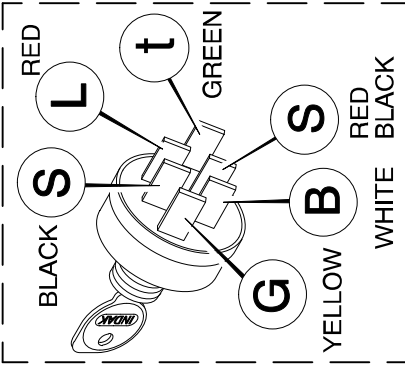

MODEL 40901x70D

REPAIR PARTS ELECTRICAL SYSTEM