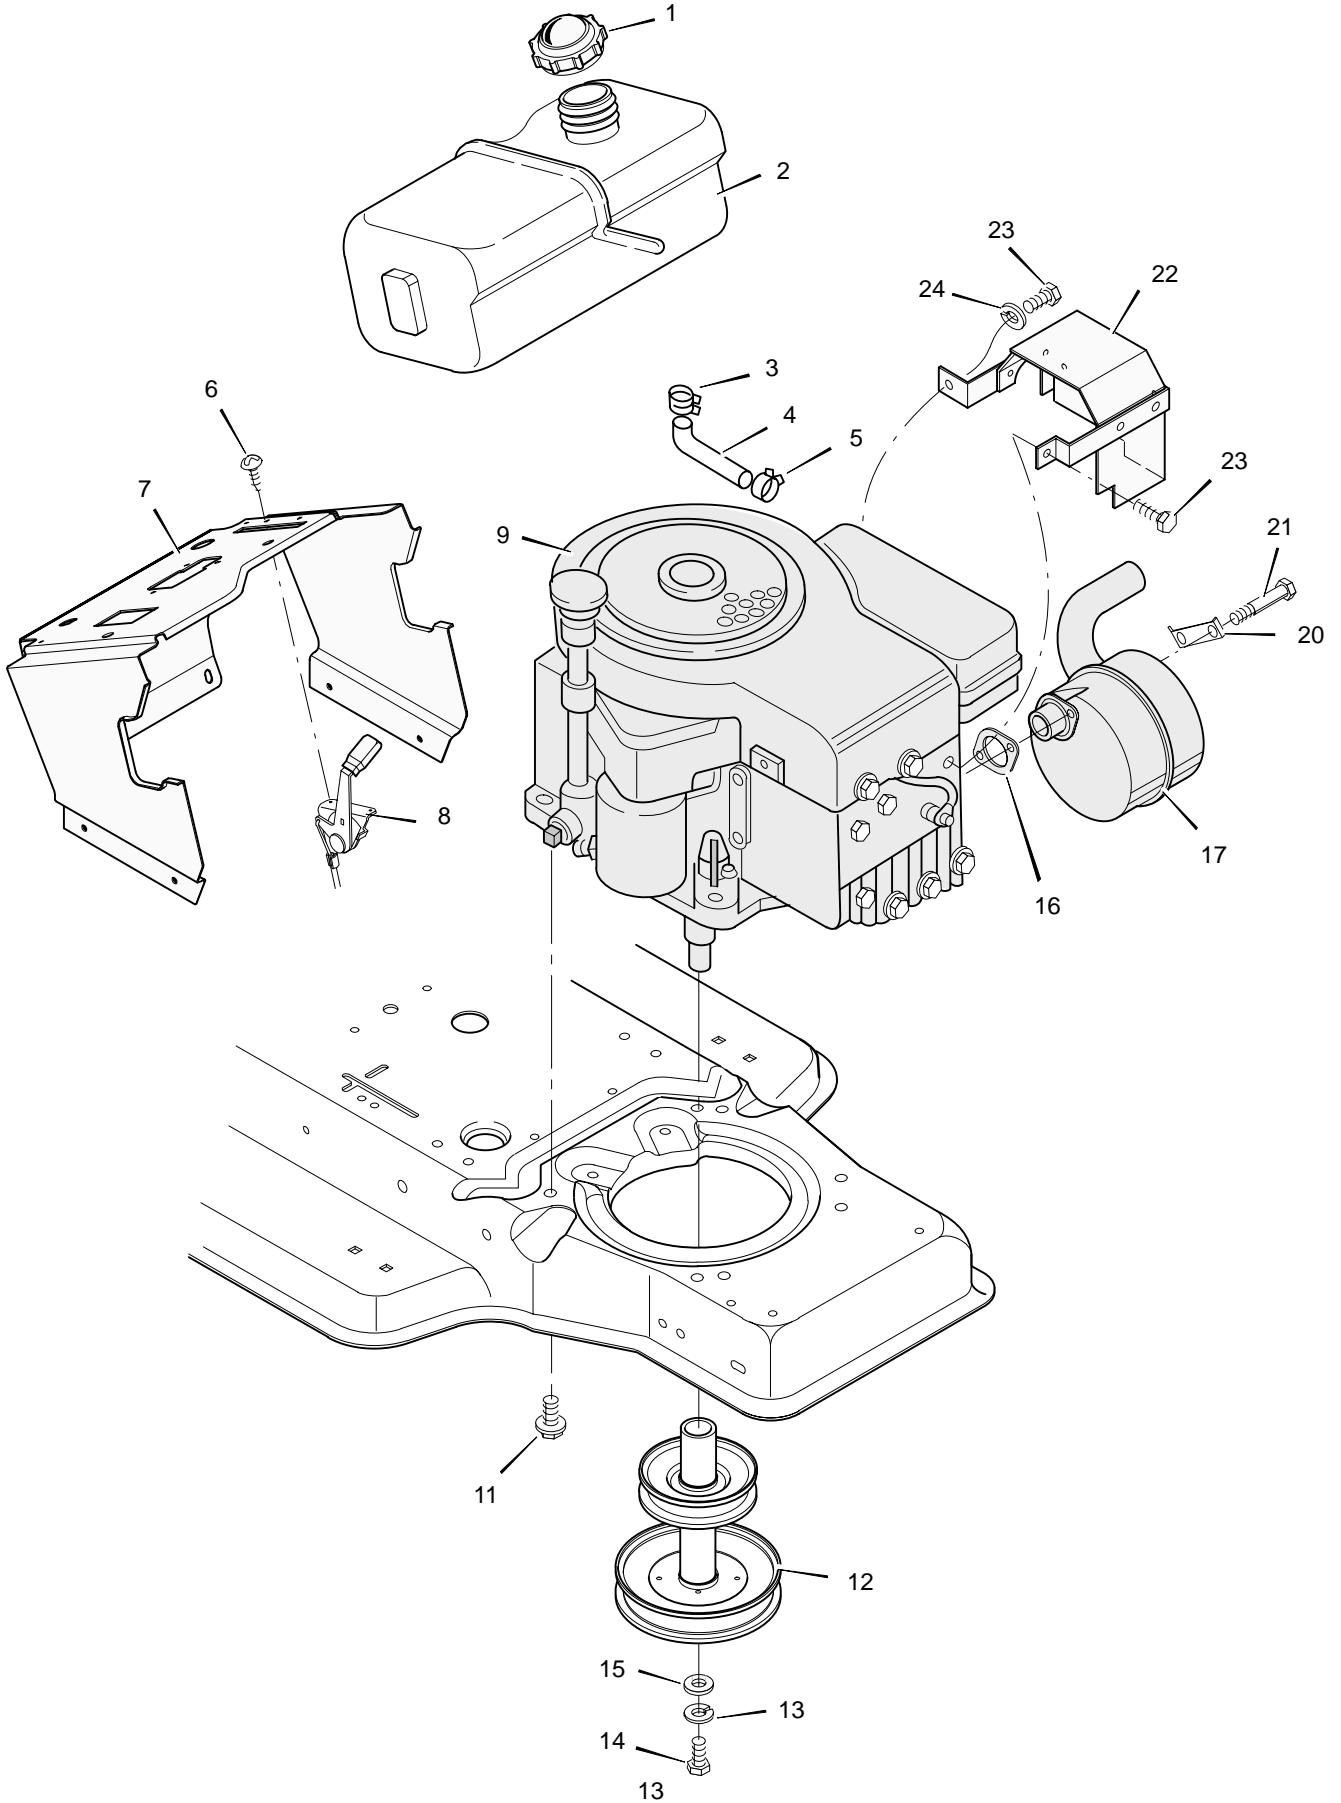

MODEL 40901x70D

REPAIR PARTS ENGINE MOUNT

Key No.	Description	Part No.
1	Fuel Cap	92317
2	Fuel Tank	92597
3	Hose Clamp	91174
4	Fuel Line	90671
5	Hose Clamp	23713
6	Screw	26x201
7	Support, Dash	93136E701
8	Throttle Control	92371
9	Engine *	———
11	Bolt, Engine Mount	25x7
12	Stack Pulley Assembly	93244Z
13	Lockwasher	19x35
14	Bolt, Hex	1x140
15	Washer	17x170
16	Gasket	91309
17	Muffler	92455
20	Lock, Screw	92378
21	Bolt	1x134
22	Shield, Heat	92397 SE
23	Bolt	1x38
24	Washer	18x32

* Parts are available from a Briggs & Stratton Authorized Service Center. See "Engines, Gasoline" or "Gasoline Engines" in the yellow pages of the telephone directory.