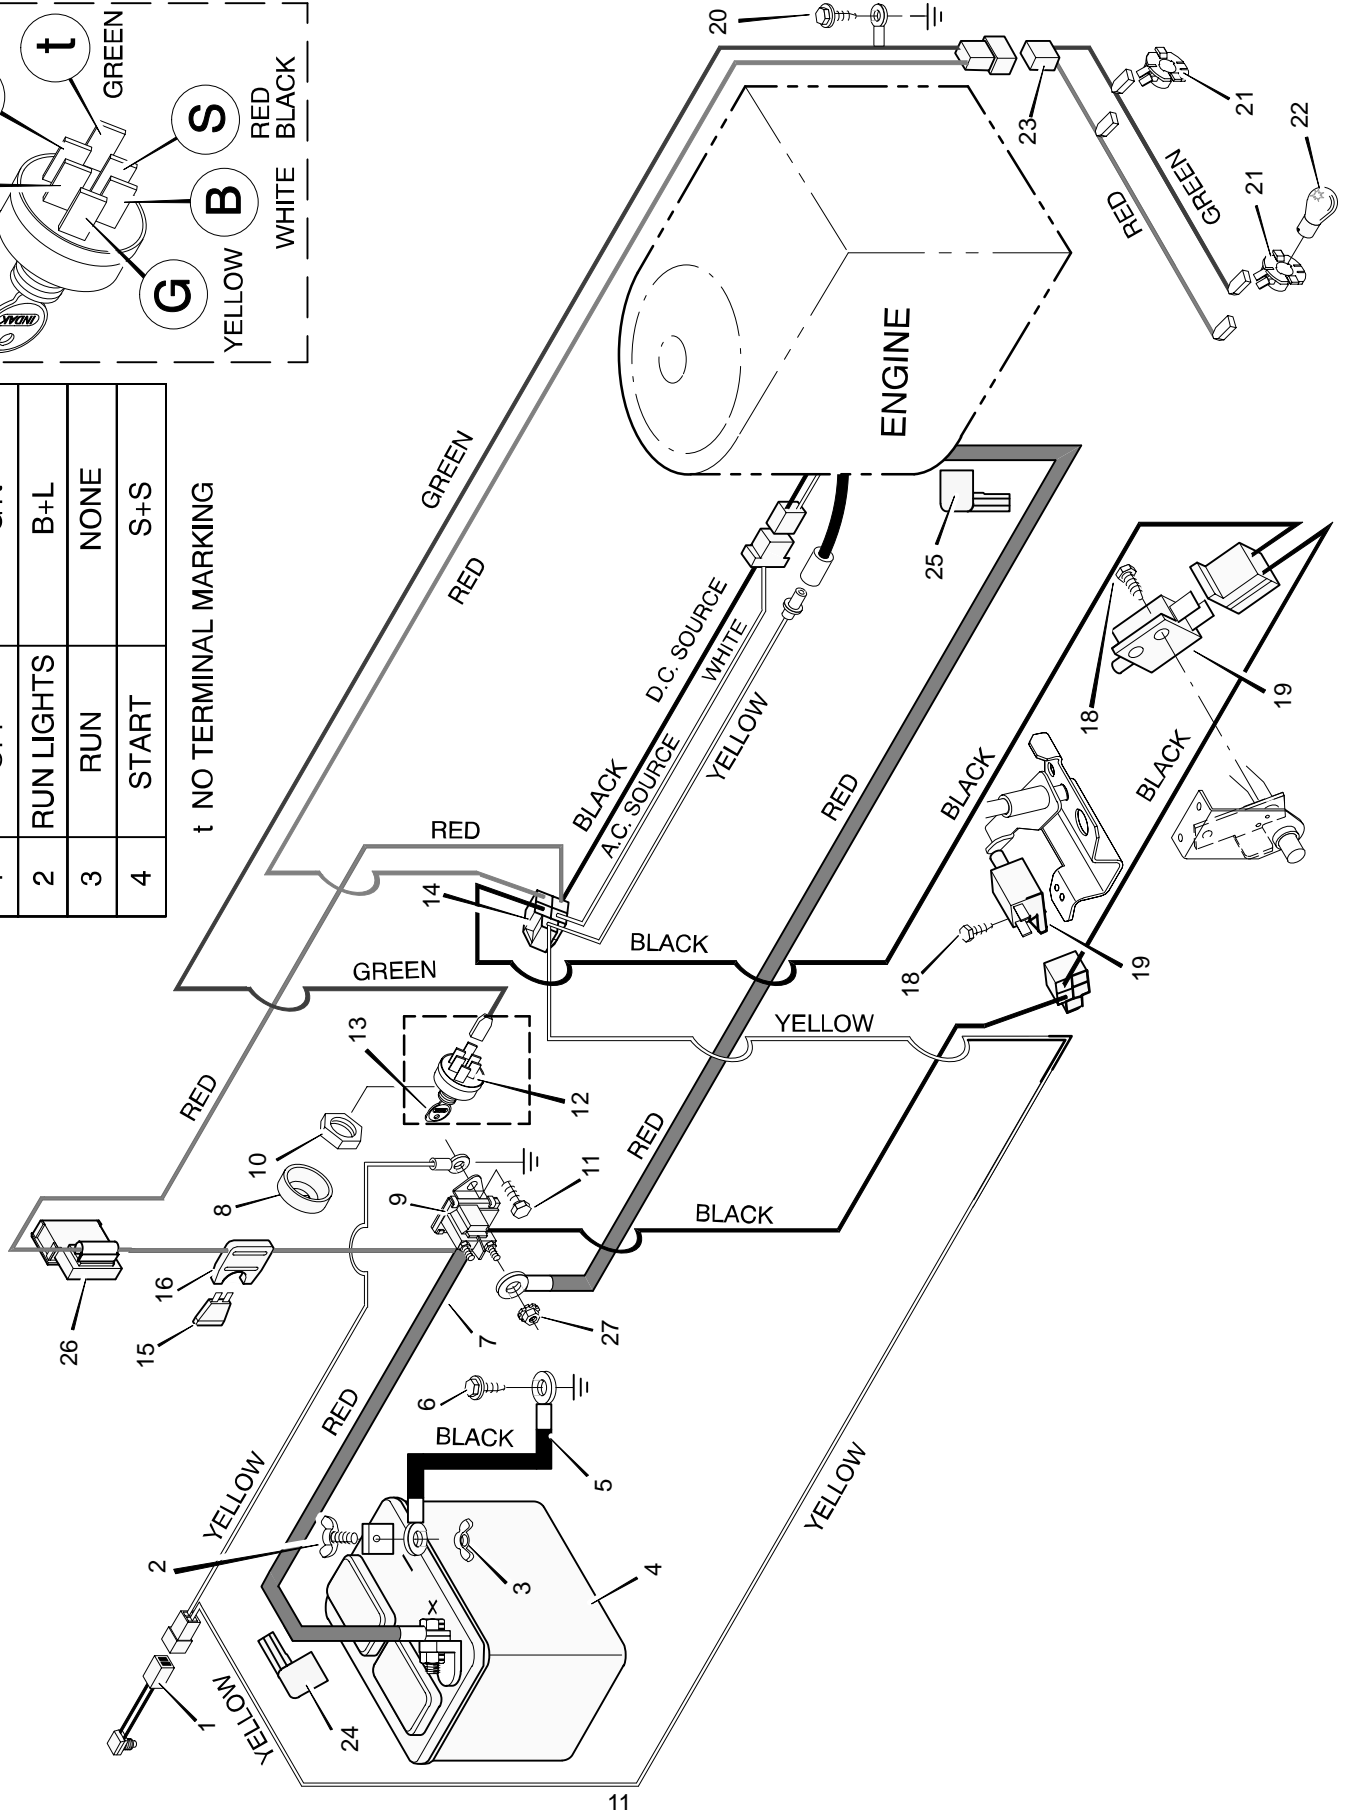

MODEL 40901x70D

REPAIR PARTS ELECTRICAL SYSTEM

POS.	FUNCTION	CIRCUIT (MAKE)
1	OFF	G+t
2	RUN LIGHTS	B+L
3	RUN	NONE
4	START	S+S

t NO TERMINAL MARKING

Key No.	Description	Part No.
1	Switch, Seat Sensor	91031
2	Bolt	6x99
3	Wingnut	14x79
4	Battery	91414
—	Acid, Battery (Electrolyte)	55702
5	Cable, Battery Ground	24x9
6	Screw	26x249
7	Cable, Red Battery	24x29
8	Cap, Ignition	91488
9	Solenoid	24285
10	Nut	91489
11	Screw	26x214
12	Switch, Ignition	92377
13	Key, Ignition	20729
14	Harness, Chassis Wire	250x50
15	Fuse	54212
16	Holder, Fuse	407078
18	Screw	26x233
19	Switch, Clutch	24273
20	Screw	25x2
21	Socket, Light	92372
22	Bulb, Light	90084
23	Harness, Light Wire	250x40
24	Cover, Terminal	54148
25	Cover, (Optional)	24196
26	Ammeter	93156
27	Locknut	15x116