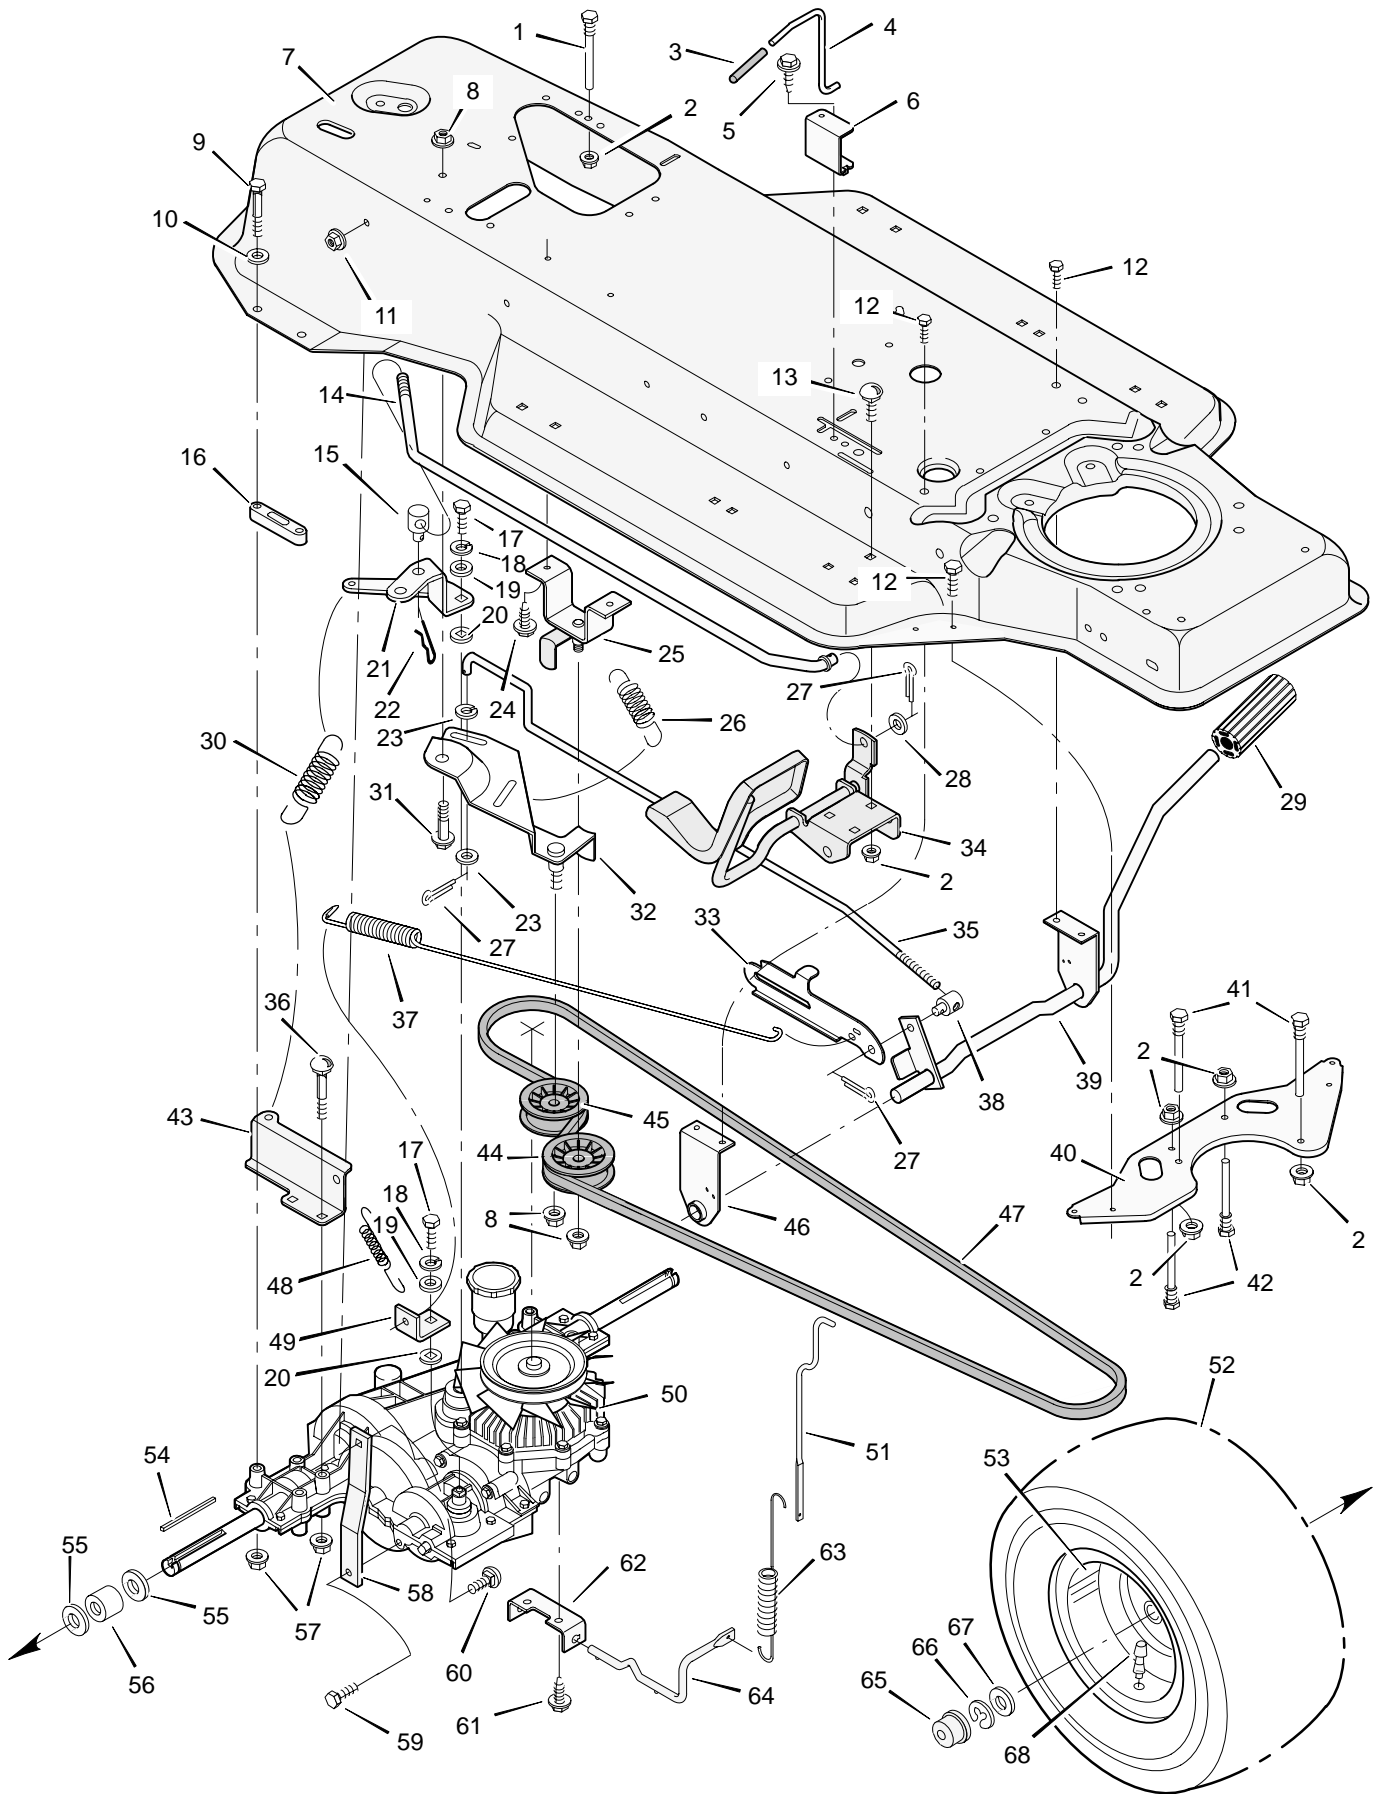

MODEL 40901x70C

REPAIR PARTS MOTION DRIVE

MODEL 40901x70C

REPAIR PARTS MOTION DRIVE

Key No.	Description	Part No.	Key No.	Description	Part No.
1	Guide, Belt	92632	36	Carriage Bolt	2x58
2	Nut, Flange	15x79	37	Spring, Extension	165x101
3	Grip	92724	38	Nut, Adjusting	21920
4	Rod, Parking Brake	91727S	39	Pedal Lever Assembly	91862E701
5	Screw	26x214	40	Plate, Belt Guide	92694E701
6	Bracket, Guide	91825E701	41	Screw, Guide	91754Z
7	Frame Assembly	92815E245	42	Screw, Guide	20619Z
8	Nut, Flange	15x84	43	Bracket, Spring Mount	92706Z
9	Bolt	1x118	44	Idler Pulley	91178
10	Washer	17x146	45	Idler Pulley	91179
11	Nut, Flange	15x79	46	Support, Pedal	91713E701
12	Screw	26x249	47	V-Belt	37x80
13	Bolt, Carriage	2x53	48	Spring, Extension	165x92
14	Rod, Control	92631Z	49	Lever, Brake	92569E701
15	Nut, Adjusting	92132	50	Transaxle	‡
16	Spacer, Hydro	92682	51	Rod, Dump Valve	92674Z
17	Bolt	1x82	52	Wheel & Tire Assembly	92289-601
18	Lockwasher	18x32	53	Tire (Included with Key No. 52) *	91914
19	Washer	17x38	—	Tube (Included with Key No. 52)	407049
20	Washer	17x148	54	Square Key	21553
21	Lever, Control	92594Z	55	Washer	17x160
22	Hair Pin	31x4	56	Spacer, Wheel	87x100Z
23	Washer	17x47	57	Nut, Flange	15x115
24	Screw	26x249	58	Strap, Torque	92568E701
25	Idler Mount Assembly	92565E701	59	Screw	26x216
26	Spring, Extension	165x98	60	Carriage Bolt	2x64
27	Cotter Pin	30x20	61	Screw	25x9
28	Washer	17x57	62	Bracket, Dump Valve	92603Z
29	Pedal	21544	63	Spring, Extension	165x104
30	Spring, Extension	165x99	64	Rod, Dump Valve	93247Z
31	Shoulder Bolt	9x39	65	Hub Cap (Optional)	24582
32	Idler Bracket Assembly	92737Z	66	E-Ring	11x3
33	Latch, Parking Brake	91712Z	67	Washer	17x115
34	Pedal Assembly	92676E701	68	Valve Stem	24373
35	Clutch Rod	91808Z			

* When you order a tire, make sure to give the brand name of the tire so that the tread pattern on the tire will match.

‡ Parts are available from a Authorized Service Center. See the classified pages of the telephone directory