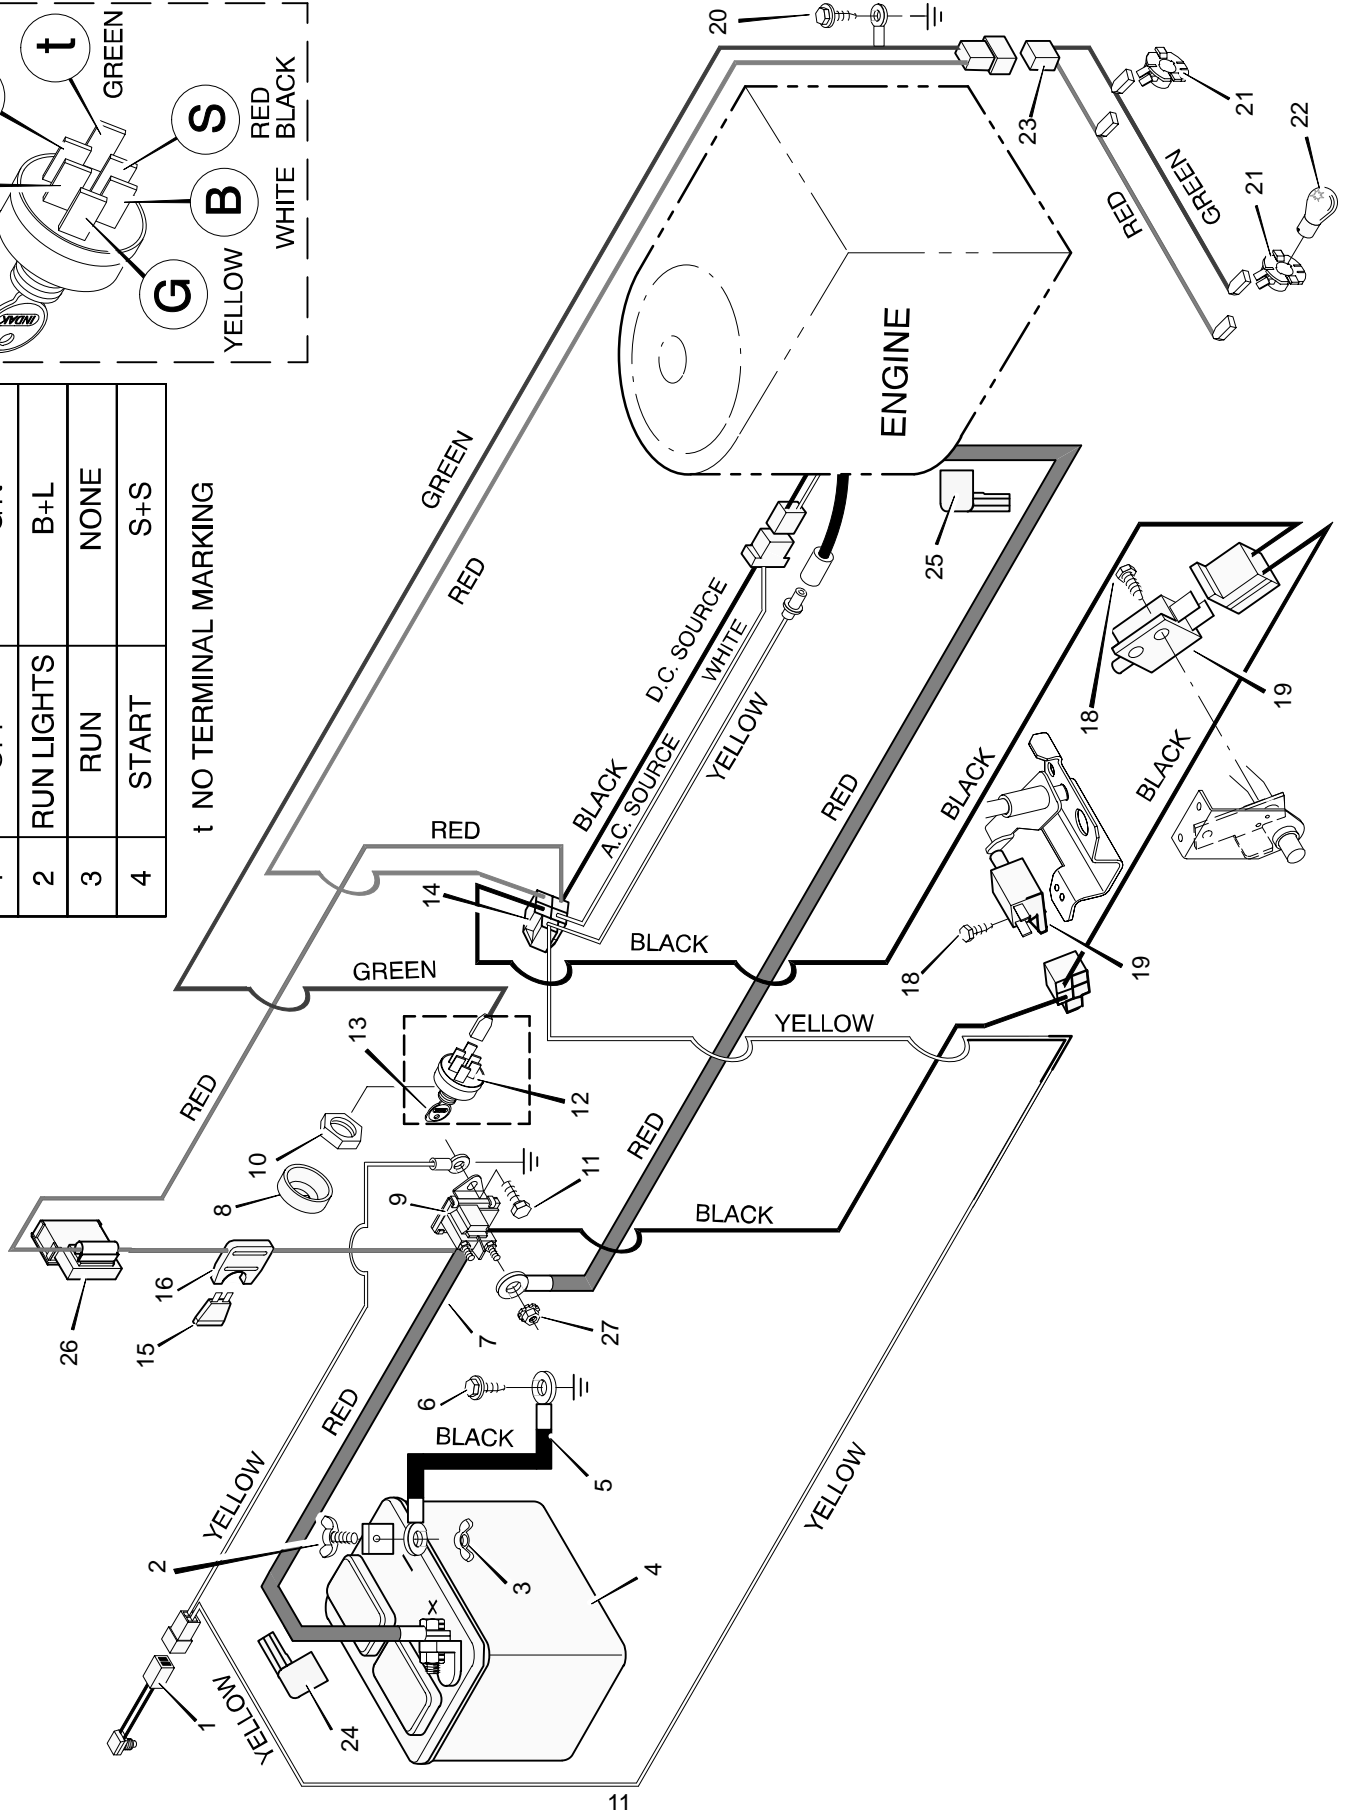

POS.	FUNCTION	CIRCUIT (MAKE)
1	OFF	G+t
2	RUN LIGHTS	B+L
3	RUN	NONE
4	START	S+S

t NO TERMINAL MARKING