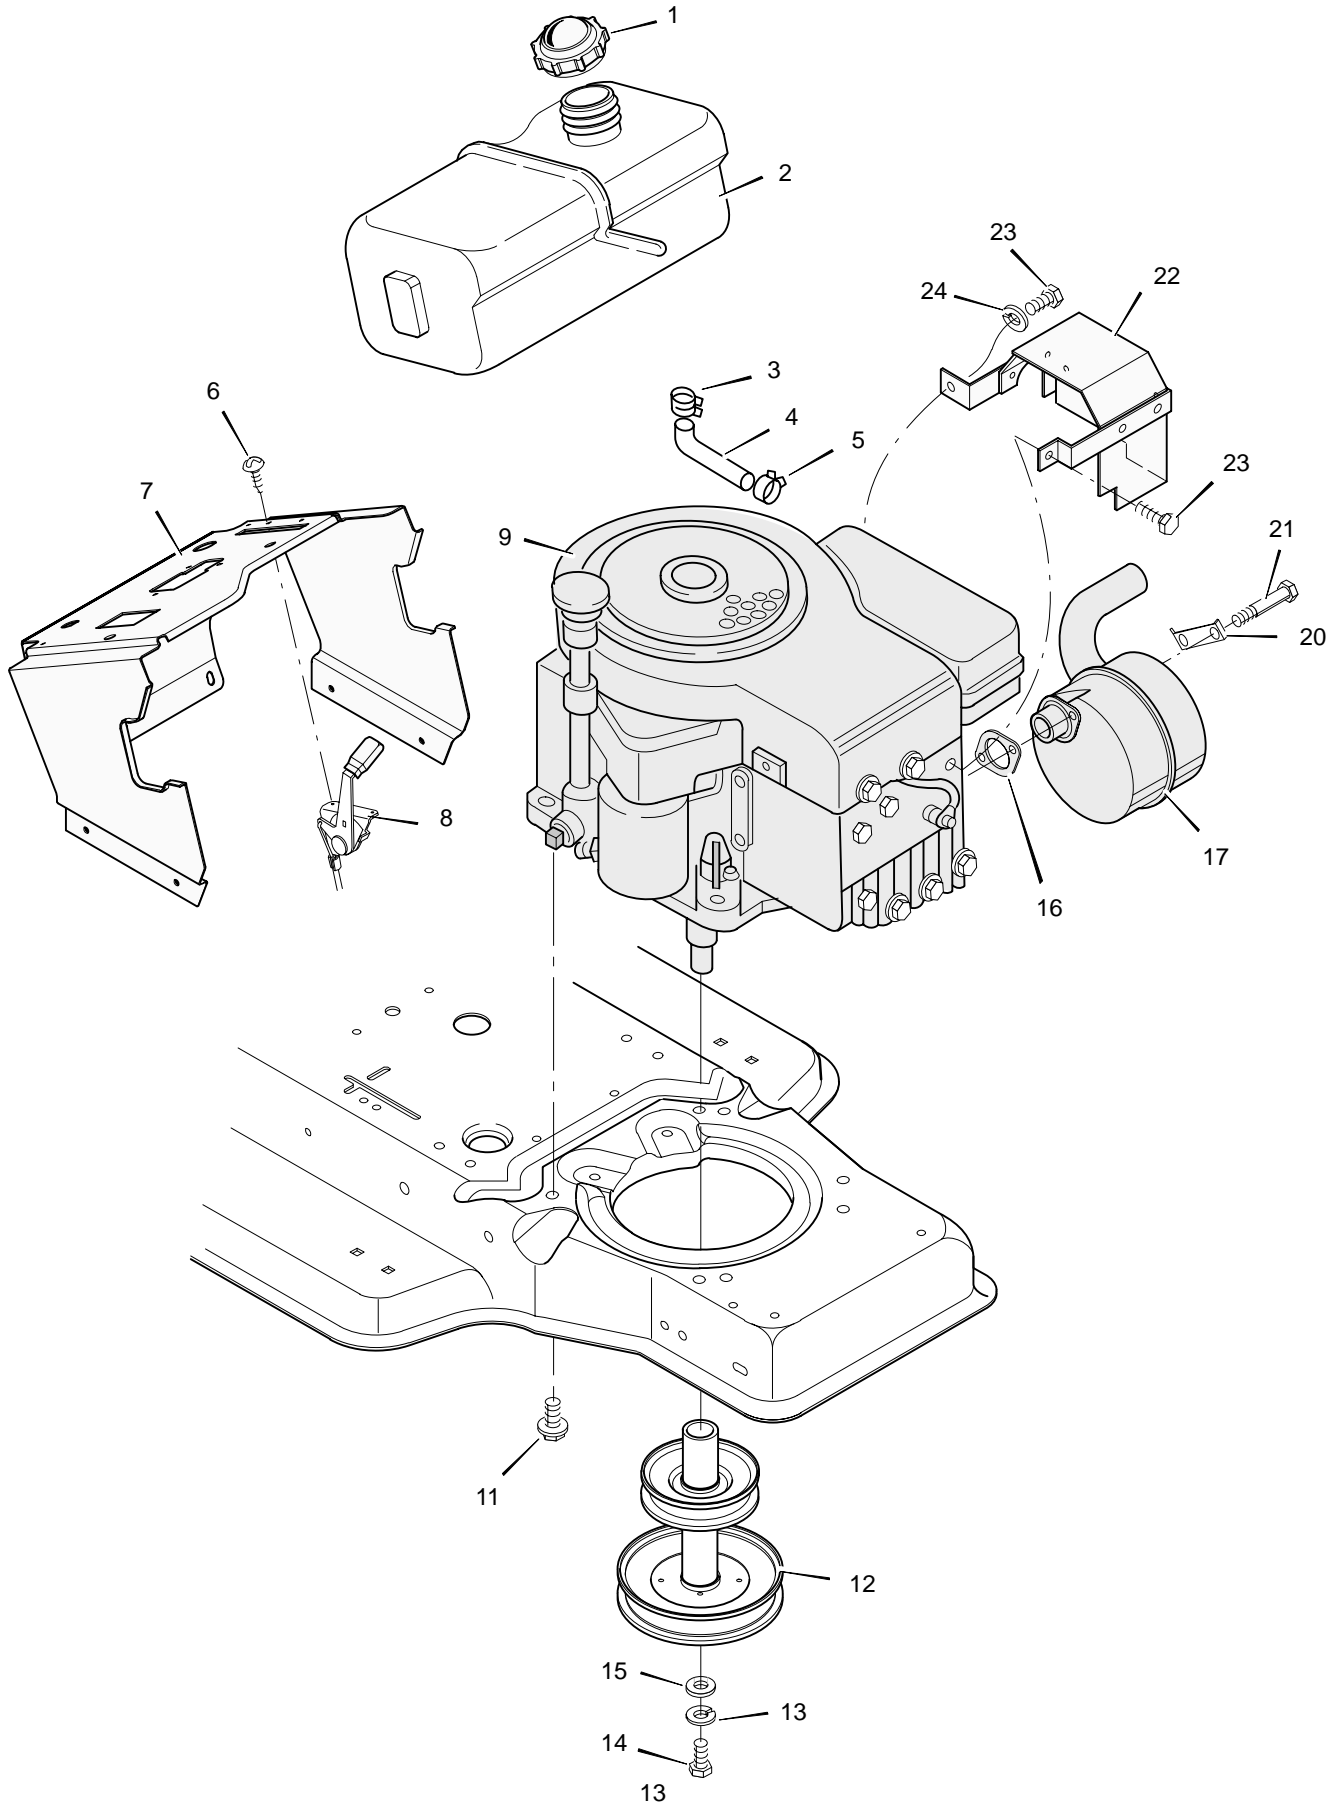

MODEL 40901x70C

REPAIR PARTS ENGINE MOUNT

Key No.	Description	Part No.
1	Fuel Cap	92317
2	Fuel Tank	92597
3	Hose Clamp	91174
4	Fuel Line	90671
5	Hose Clamp	23713
6	Screw	26x201
7	Support, Dash	93136E701
8	Throttle Control	92371
9	Engine *	—
11	Bolt, Engine Mount	25x7
12	Stack Pulley Assembly	93244Z
13	Lockwasher	19x35
14	Bolt, Hex	1x140
15	Washer	17x170
16	Gasket	91309
17	Muffler	92455
20	Lock, Screw	92378
21	Bolt	1x134
22	Shield, Heat	92397 SE
23	Bolt	1x38
24	Washer	18x32

* Parts are available from a Briggs & Stratton Authorized Service Center. See "Engines, Gasoline" or "Gasoline Engines" in the yellow pages of the telephone directory.