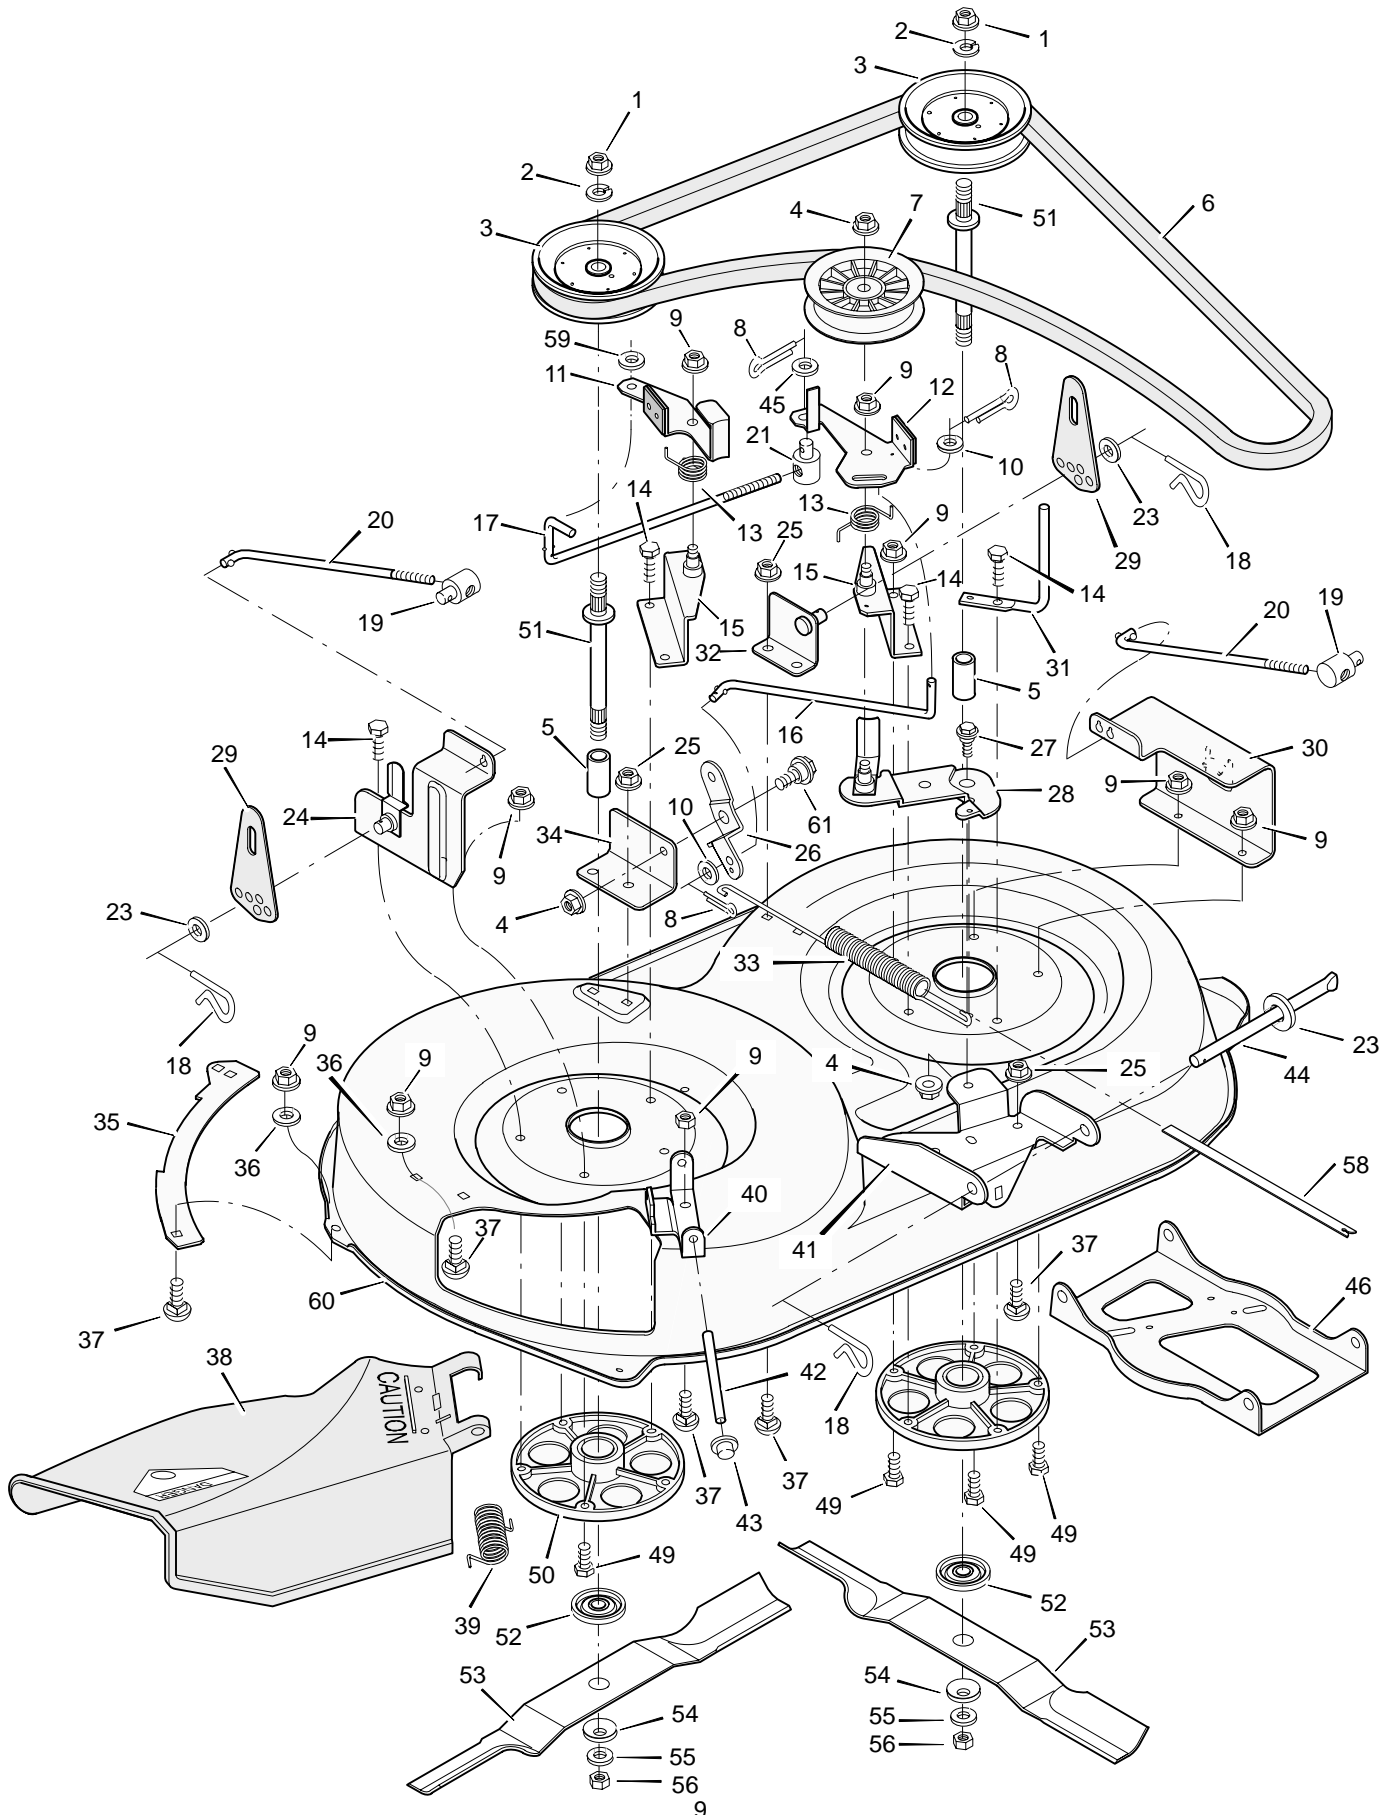

MODEL 40901x70C

REPAIR PARTS MOWER HOUSING

MODEL 40901x70C

REPAIR PARTS MOWER HOUSING

Key No.	Description	Part No.	Key No.	Description	Part No.
1	Nut, Hex	15x100	31	Guide, Belt	91797E701
2	Lockwasher	18x33	32	Bracket Assembly, Left Lifter	91813E701
3	Pulley, Jackshaft	91943	33	Spring, Extension	165x72
4	Locknut, Flange	15x84	34	Bracket, Pivot	91743E701
5	Spacer	91903	35	Plate	91770E701
6	Belt, Blade Drive	37x62	36	Washer	17x57
7	Pulley, Idler	91801	37	Bolt, Carriage	2x53
8	Pin, Cotter	30x20	38	Deflector Assembly, Chute	92465
9	Locknut, Flange	15x88	39	Spring, Torsion	166x4
10	Washer	17x46Z	40	Bracket, Hinge	91765E701
11	Brake Assembly, Right	92186E701	41	Bracket, Front Hanger	91875E701
12	Brake Assembly, Left	92187E701	42	Rod, Deflector	91767Z
13	Spring, Torsion	166x27	43	Cap, Push On	28x23
14	Bolt, Hex	25x7	44	Rod, Hanger	91739Z
15	Bracket Assembly, Brake	92072E701	45	Washer	17x124
16	Rod, Brake	91745Z	46	Hanger, Front	92119E701
17	Rod, Cross Link	92183Z	49	Bolt, Hex	1x84
18	Pin, Hair	31x4	50	Housing, Jackshaft	90905
19	Nut, Adjustable	92131	51	Jackshaft	91922
20	Rod, Adjuster	91872Z	52	Adapter, Blade	92466
21	Nut, Adjustable	21920	53	Blade, 40" (2 required)	92002E701
23	Washer	17x103	54	Washer, Belleville	17x166
24	Bracket Assembly, Right Lifter	92194E701	55	Washer	17x165
25	Nut, Flange	15x79	56	Nut, Hex	15x100
26	Bracket, Pivot	92033E701	58	Indicator, Plastic	92163
27	Bolt, Shoulder	9x39	59	Washer	17x48
28	Arm Assembly, Idler	92032E701	60	Housing, Blade (40")	91907E701
29	Plate, Adjuster	92702E701	61	Bolt, Shoulder	9x42
30	Cover, Pulley	91792E701	1-61	Complete Mower Housing Assembly	403229