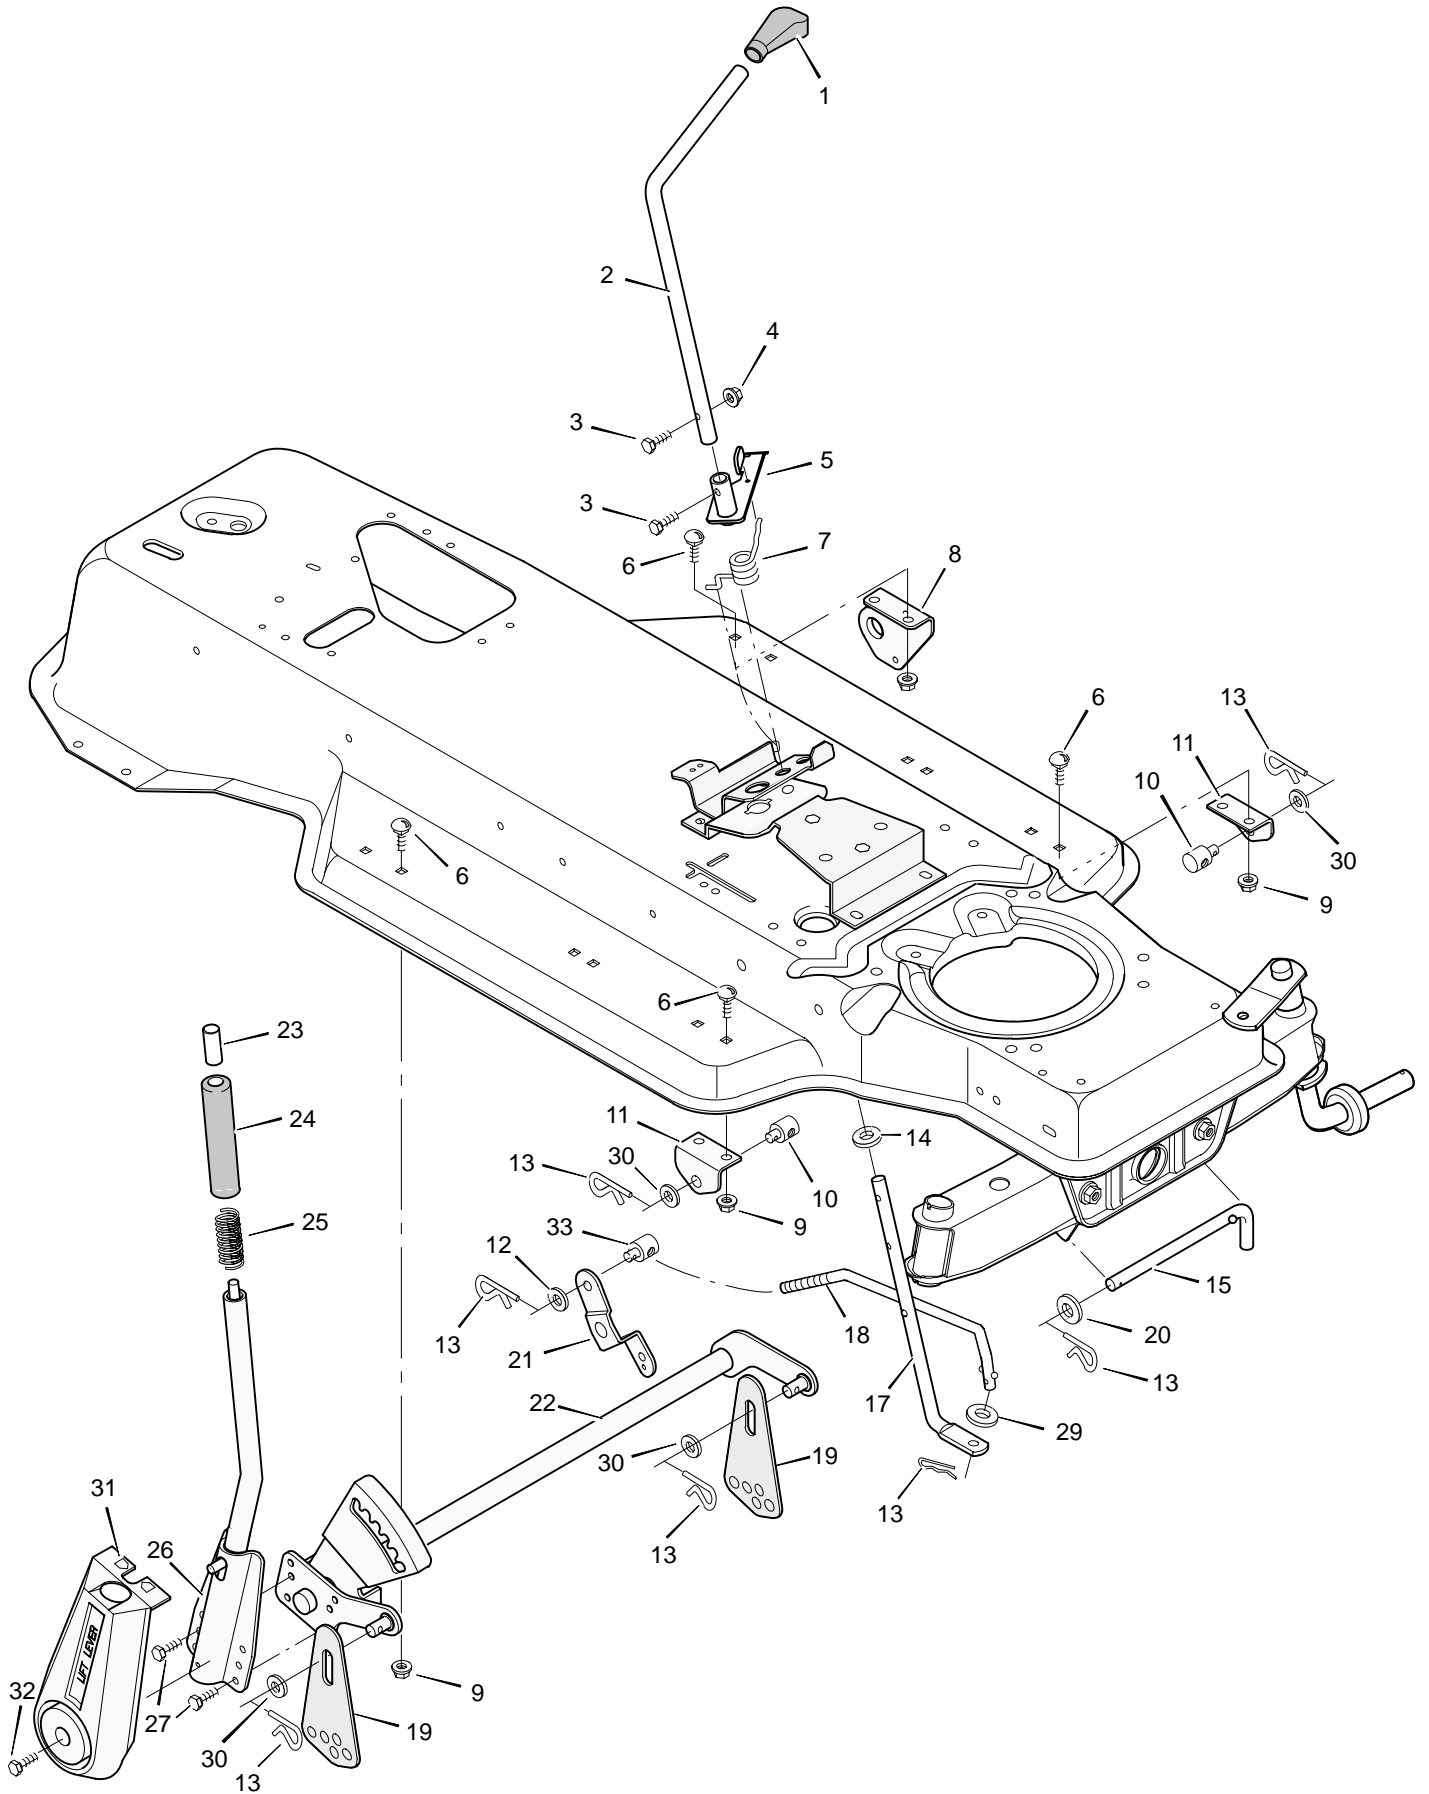

MODEL 40901x70C

REPAIR PARTS MOWER HOUSING SUSPENSION

MODEL 40901x70C

REPAIR PARTS MOWER HOUSING SUSPENSION

Key No.	Description	Part No.
1	Grip	92698
2	Control, Blade Rotation	92238Z
3	Bolt, Hex	25x3
4	Locknut, Hex	15x67
5	Lever Assembly, Switch	91917E701
6	Bolt, Carriage	2x53
7	Spring, Torsion	166x32
8	Bracket, Rear Hanger	92066E701
9	Nut, Flange	15x79
10	Nut, Adjusting	92131
11	Bracket, Adjuster Rod	92133E701
12	Washer	17x124
13	Pin, Hair	31x4
14	Washer	17x122
15	Pin, Pull	90827Z
17	Lever, Lower Blade Control	91787E701
18	Rod, Blade Control	91795Z
19	Plate, Adjuster (2)	92702E701
20	Washer	17x103
21	Bracket, Pivot	92033E701
22	Lifter Assembly	92065E701
23	Button, Push	92572
24	Grip	92783
25	Spring, Compression	164x21
26	Handle Assembly	91823E701
27	Screw	26x49
29	Washer	17x47Z
30	Washer	17x91Z
31	Cover, Lift Lever (Optional)	92157
32	Screw	26x263
33	Nut, Adjusting	21920