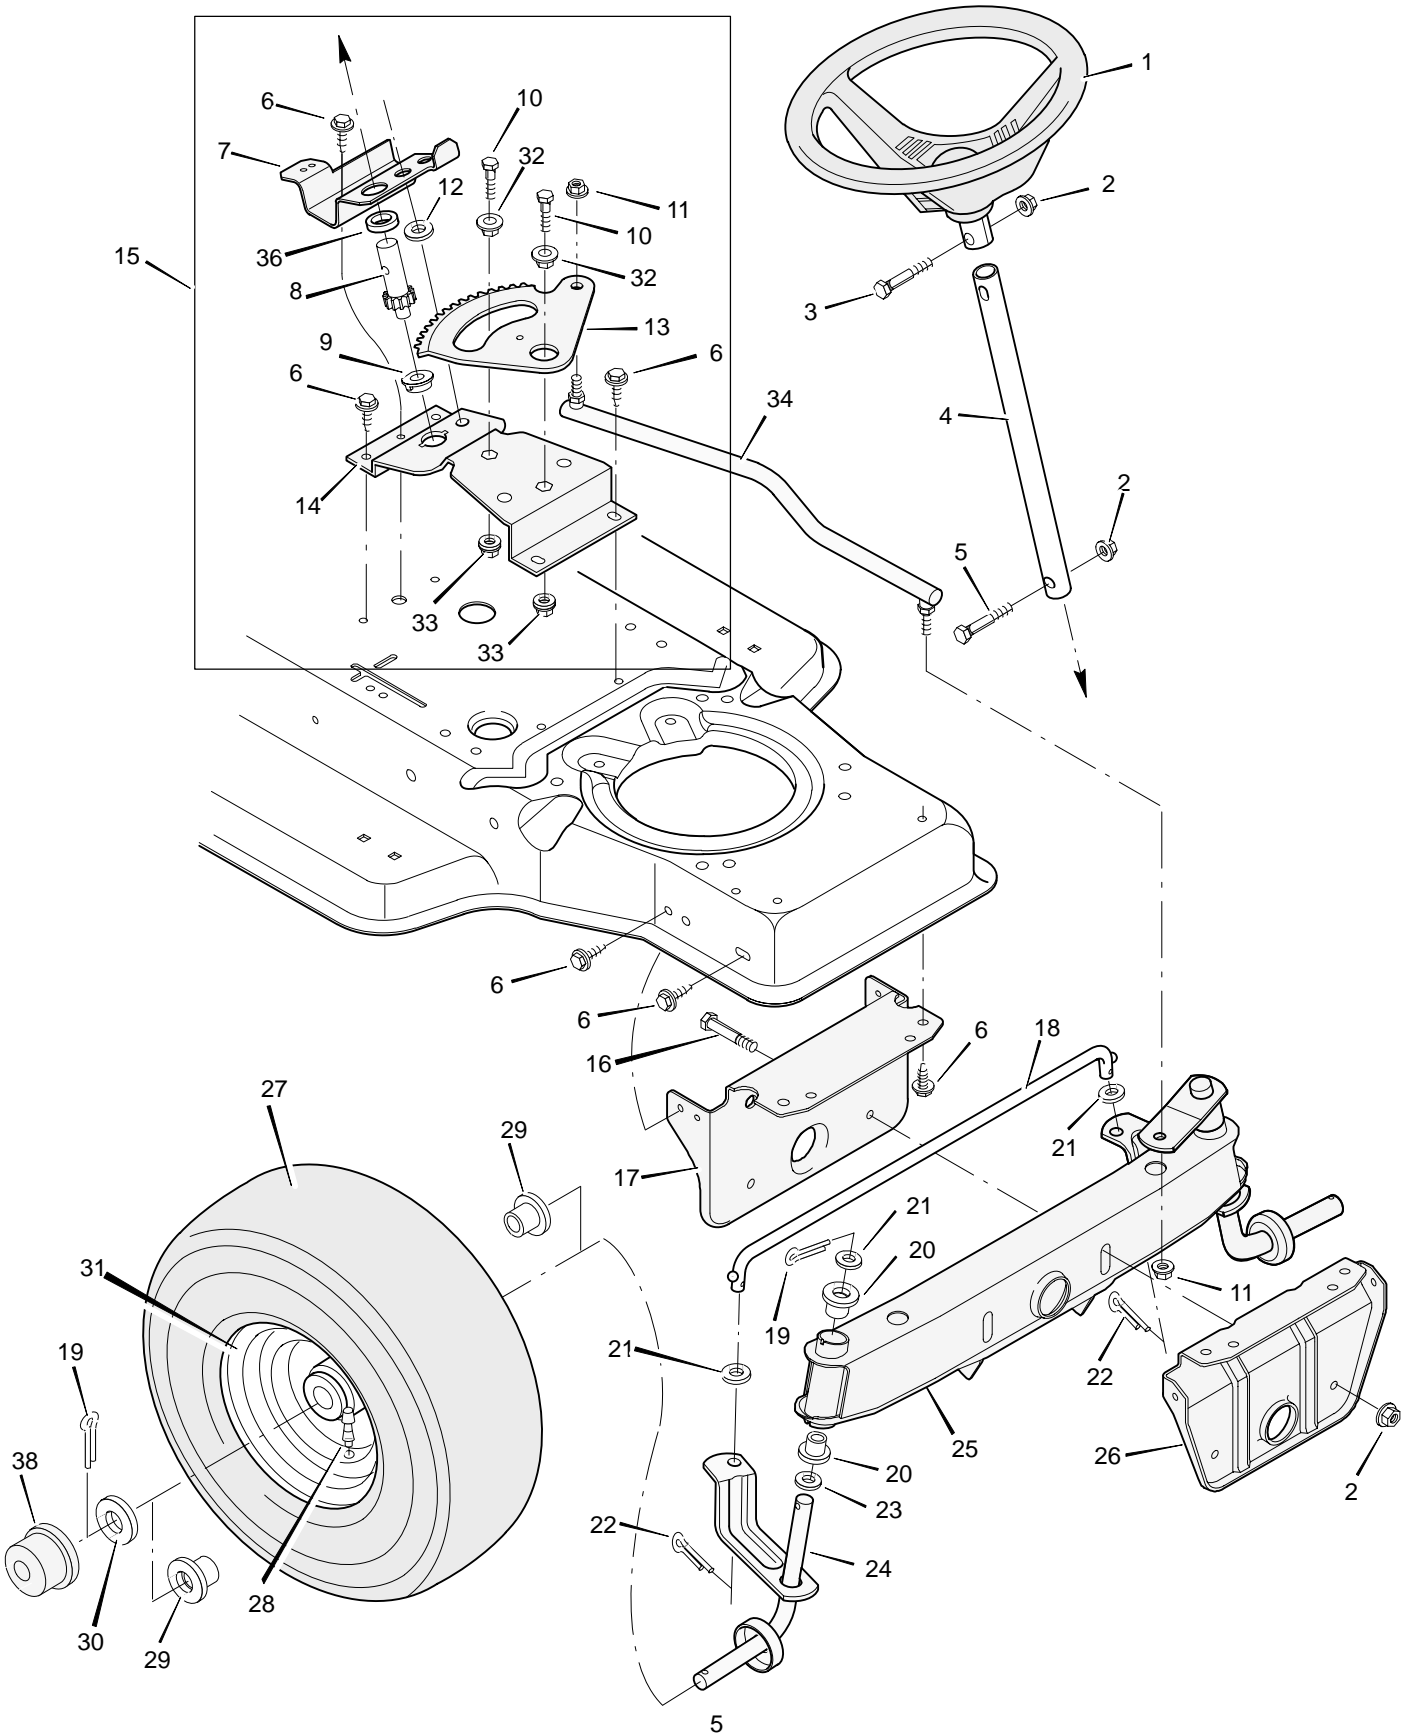

MODEL 40901x70C

REPAIR PARTS STEERING

MODEL 40901x70C

REPAIR PARTS STEERING

Key No.	Description	Part No.
1	Wheel, Steering	92078
2	Nut, Hex	15x118
3	Bolt, Hex	1x66
4	Post, Steering	91860Z
5	Bolt, Hex	1x74
6	Screw	26x249
7	Bracket, Sector	91716E701
8	Gear, Pinion	92715
9	Bearing	91756
10	Bolt, Hex	1x84
11	Locknut, Flange	15x87
12	Spacer	92564
13	Gear, Sector	92316
14	Bracket, Sector	91708E701
15	Kit, Steering Gear	402075
16	Bolt, Hex	1x146
17	Support, Rear Axle	92529E701
18	Rod, Tie	90038E701
19	Pin, Cotter	30x49
20	Bearing	92527
21	Washer	17x57
22	Pin, Cotter	30x20
23	Washer	17x113
24	Spindle Assembly, Right	91828E701
25	Spindle Assembly, Axle & Left	92519E701
26	Support, Front Axle	92528E701
27	Tire*	91912
—	Tube	407047
28	Stem, Valve	24373
29	Bearing, Wheel	91334
30	Washer	17x115
31	Wheel & Tire Assembly	92638-601
32	Bearing	92097
33	Locknut, Flange	15x113
34	Link, Drag	91749E701
36	Spacer, Pinion Gear	92280
38	Hub Cap (Optional)	24582

* When you order a tire, make sure to give the brand name of the tire so that the tread pattern on the tire will match.