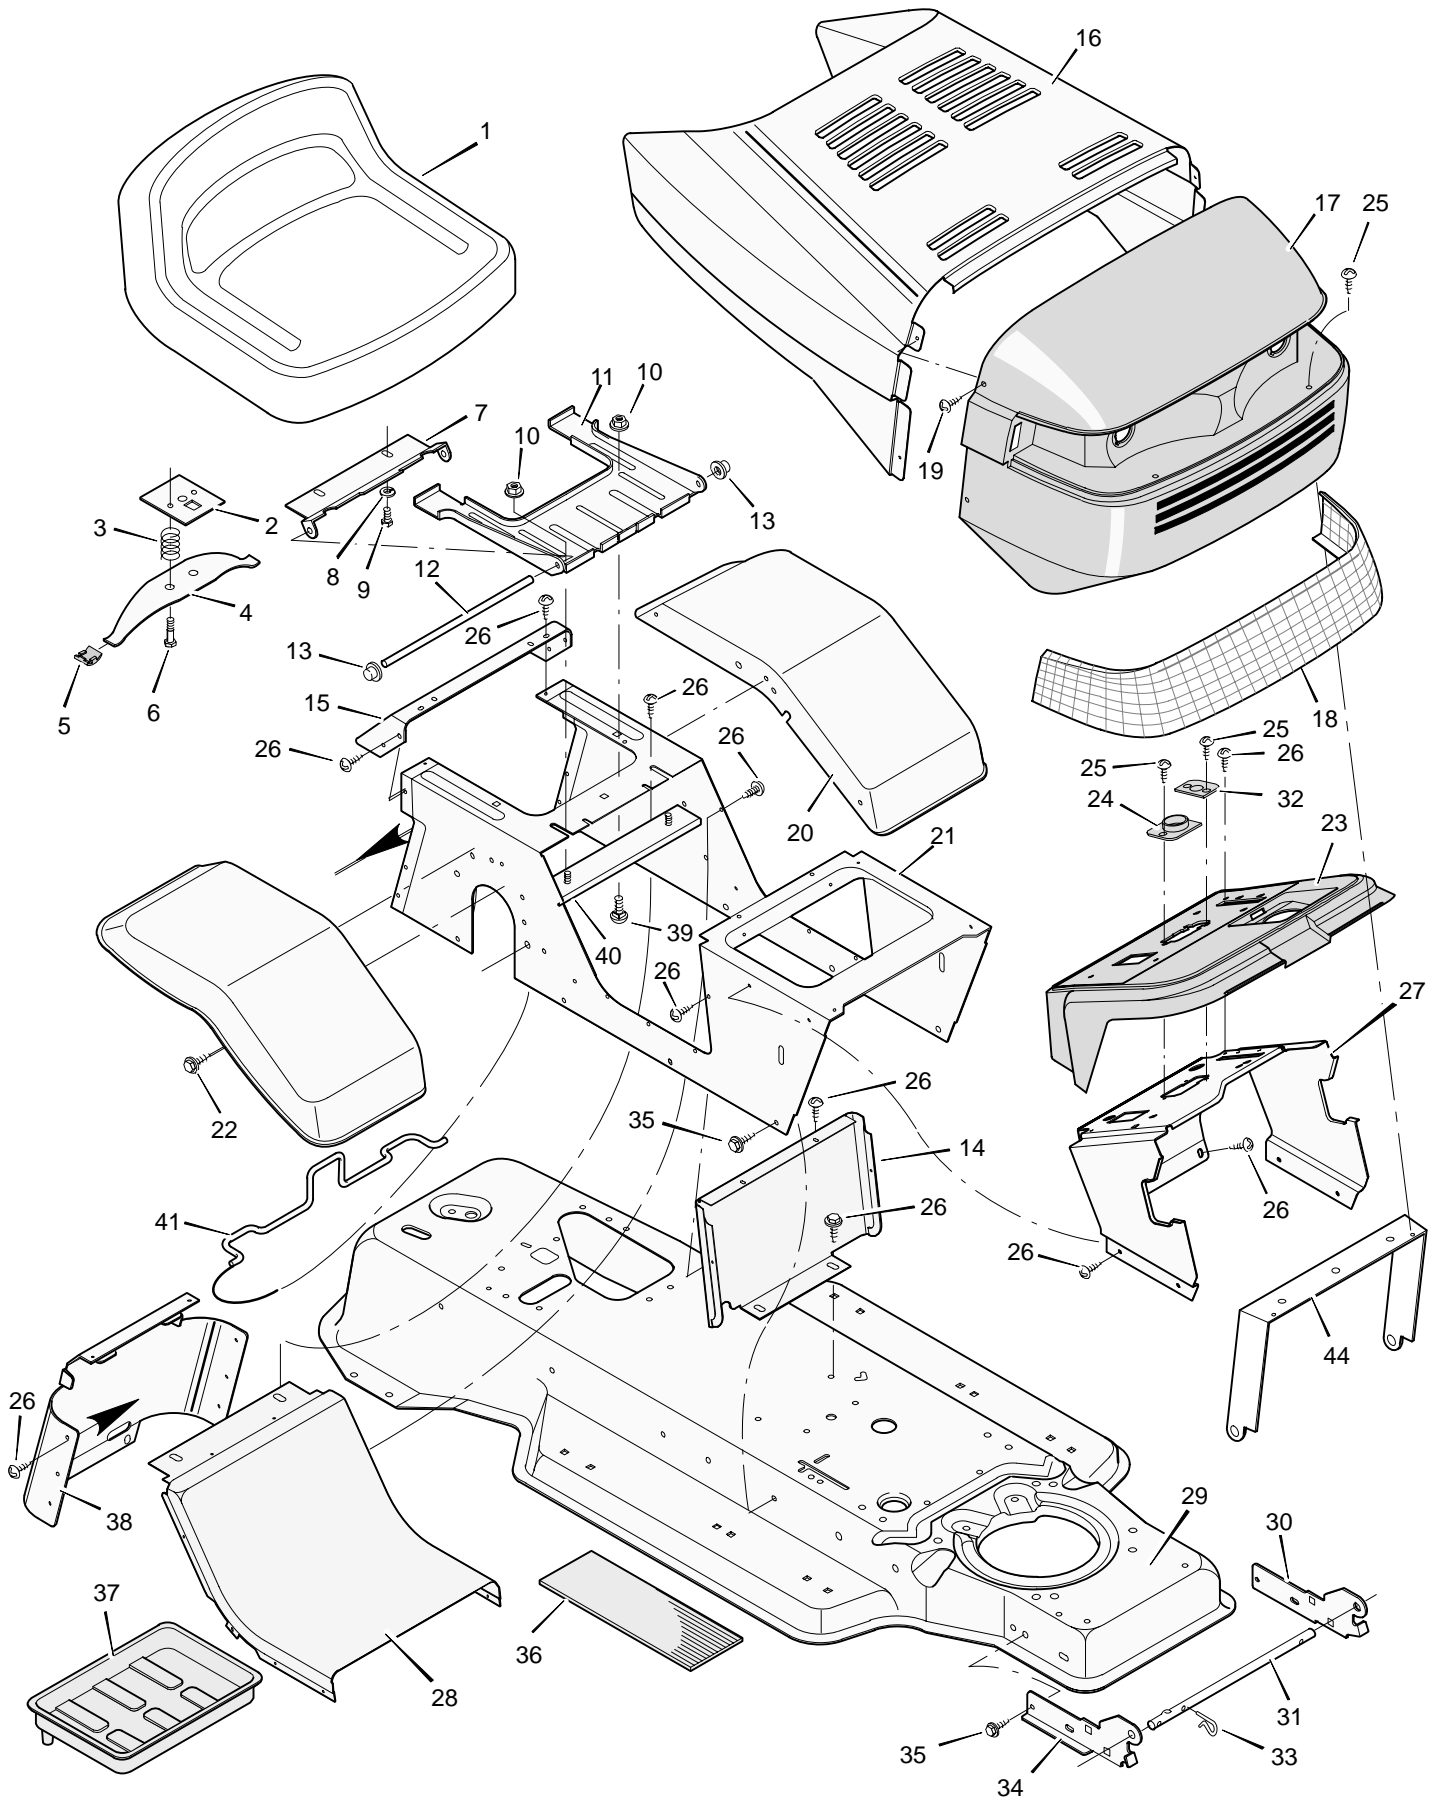

MODEL 40901x70C

REPAIR PARTS CHASSIS & HOOD

MODEL 40901x70C

REPAIR PARTS CHASSIS & HOOD

Key No.	Description	Part No.	Key No.	Description	Part No.
1	Seat	91965	24	Bearing, Steering	93135
2	Plate Assembly, Switch	91963Z	25	Screw	26x239
3	Spring, Compression	164x26	26	Screw	26x270
4	Spring, Seat	91964	27	Support, Dash	93136E701
5	Glide, Spring	91822	28	Insert, Rear	92549E245
6	Bolt, Shoulder	9x38	29	Frame Assembly	92815E245
7	Support, Seat	92334E701	30	Bracket, Left Grille	92347E701
8	Lockwasher	18x16	31	Rod, Pivot	93137Z
9	Bolt, Hex	1x45	32	Bearing	93155
10	Locknut, Flange	15x88	33	Pin, Hair	31x4
11	Bracket, Pivot	92546E701	34	Bracket, Right Grille	92346E701
12	Rod, Pivot	91730E701	35	Screw	26x249
13	Cap, Push On	28x23	36	Mat	91900
14	Insert, Front	92548E245	37	Tray, Battery	91895
15	Fender, Apron	91724E701	38	Cap, Console	92443E245
16	Hood	93215E245	39	Bolt	2x64
17	Grille Assembly (includes Lens)	93149	40	Channel Assembly	91857E701
18	Lens	93139	41	Clamp, Battery	92725Z
19	Screw	9x47	44	Brace, Grille	93190Z
20	Fender	92328E245	—	Book, Instruction	F-96799
21	Console Assembly	92729E245	—	Repair Parts Book	F-96800
22	Screw	26x263	—	Decal, Left Hood	44x3659
23	Dash Panel	93134	—	Decal, Right Hood	44x3658