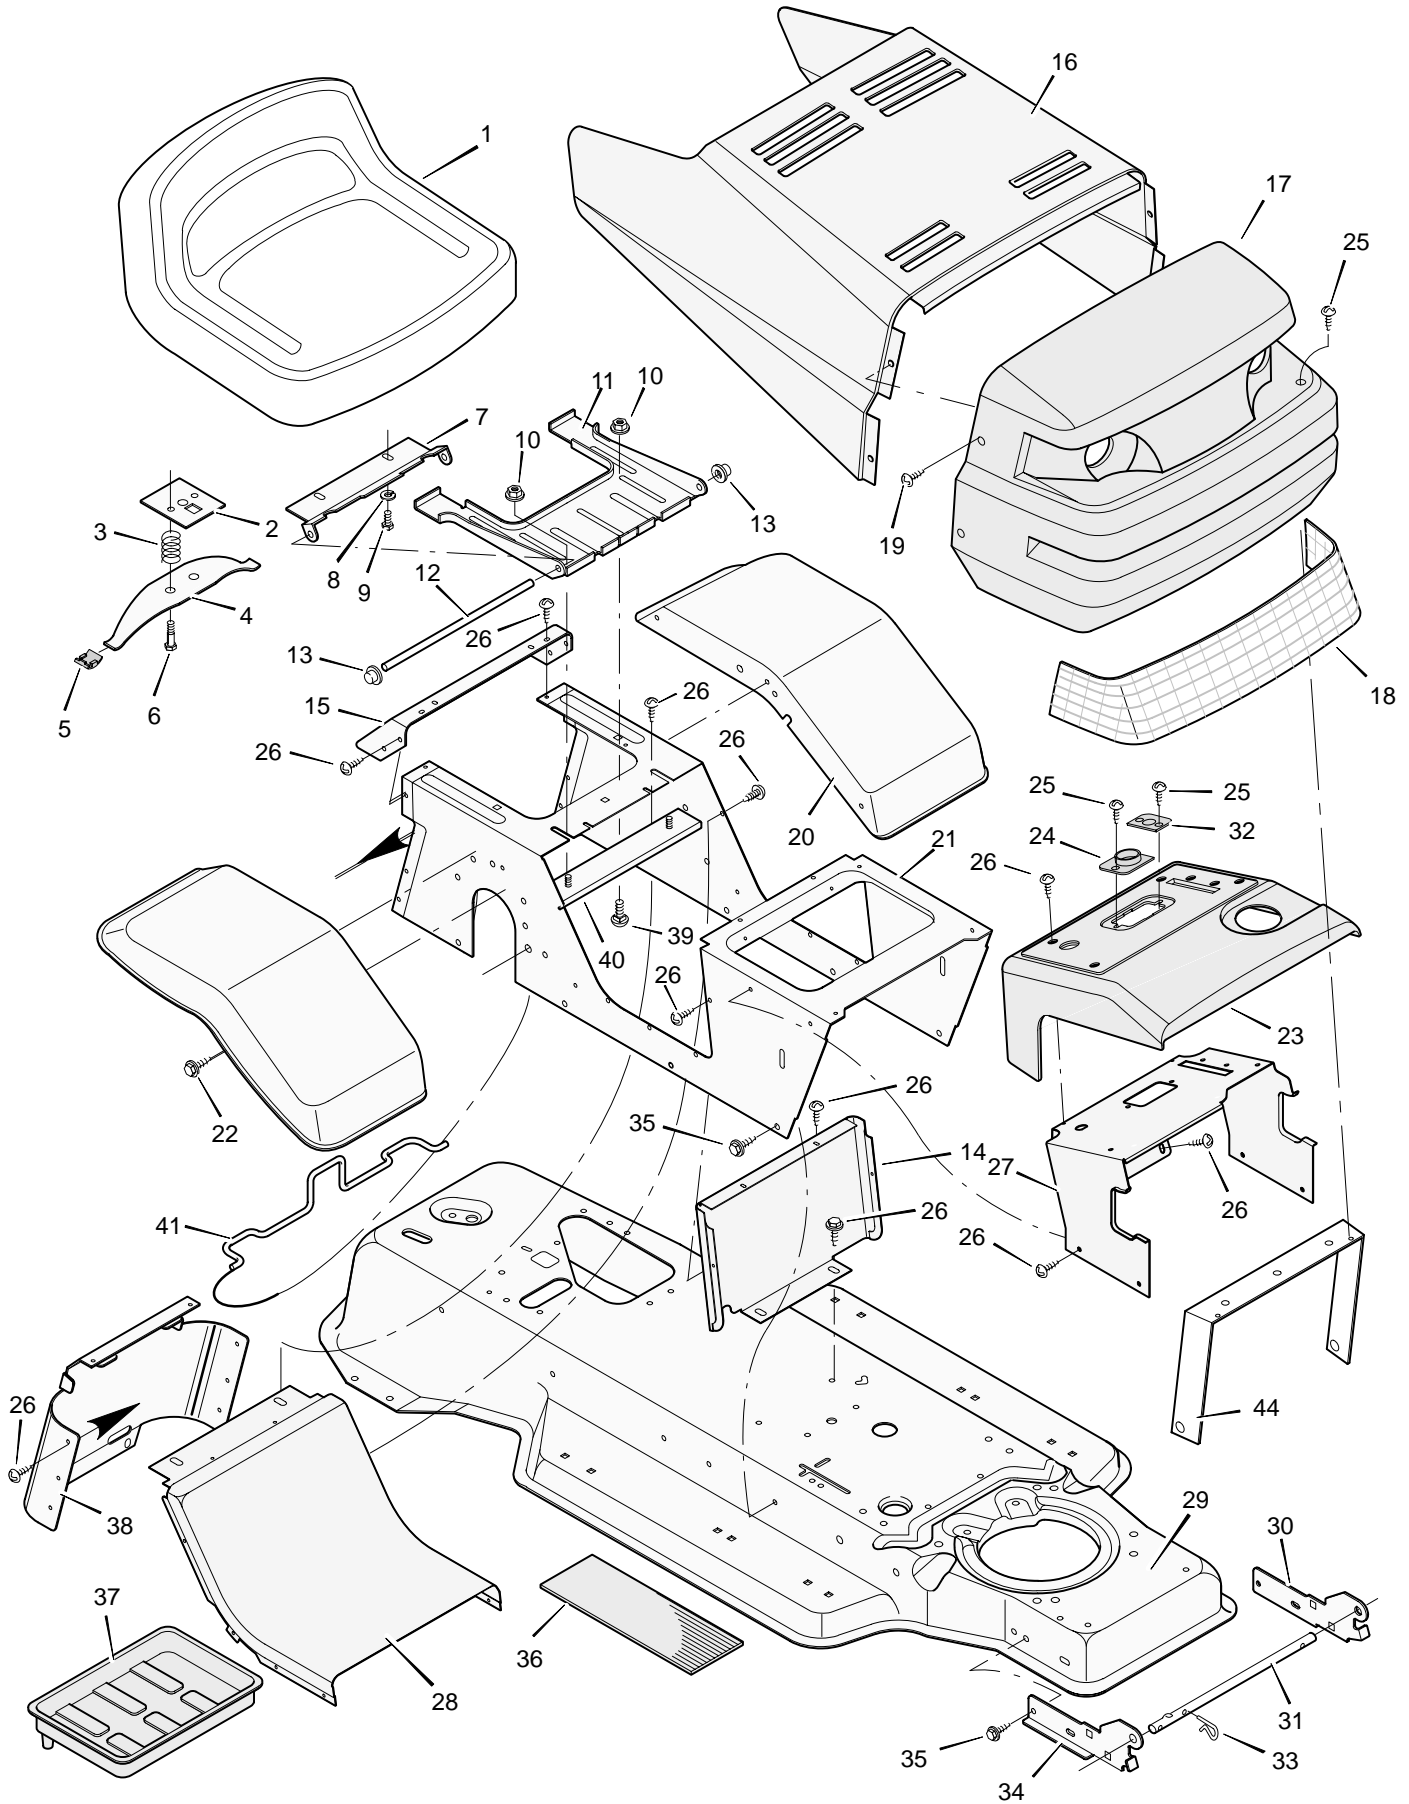

MODEL 40900x20C

REPAIR PARTS CHASSIS & HOOD

MODEL 40900x20C

REPAIR PARTS CHASSIS & HOOD

Key No.	Description	Part No.	Key No.	Description	Part No.
1	Seat	92387	27	Support, Dash	92331E701
2	Plate Assembly, Switch	91963Z	28	Insert, Rear	92549F200
3	Spring, Compression	164x26	29	Frame Assembly	92515F200
4	Spring, Seat	91964	30	Bracket, Left Grille	92347E701
5	Glide, Spring	91822	31	Rod, Pivot	92332Z
6	Bolt, Shoulder	9x38	32	Bearing	92398
7	Support, Seat	92334E701	33	Pin, Hair	31x4
8	Lockwasher	18x16	34	Bracket, Right Grille	92346E701
9	Bolt, Hex	1x45	35	Screw	26x249
10	Locknut, Flange	15x88	36	Mat	91900
11	Bracket, Pivot	92546E701	37	Tray, Battery	91895
12	Rod, Pivot	91730E701	38	Cap, Console	92443F200
13	Cap, Push On	28x23	39	Bolt	2x64
14	Insert, Front	92548F200	40	Channel Assembly	91857E701
15	Fender, Apron	91724E701	41	Clamp, Battery	92725Z
16	Hood	92333F200	44	Brace, Grille	92448Z
17	Grille Assembly (includes Lens)	92350	45	Washer	17x38Z
18	Lens	92344	46	Bolt, Hex	6x100
19	Screw	9x47	—	Book, Instruction	F-96784
20	Fender	92328F200	—	Repair Parts Book	F-96785
21	Console Assembly	92729F200	—	Decal, Left Hood	44x3043
22	Screw	26x263	—	Decal, Right Hood	44x3042
23	Dash Panel	92605F200	—	Decal, Left Console	44x4309
24	Bearing, Steering	92399	—	Decal, Right Console	44x5444
25	Screw	26x239	—	Plaque, Name (Hood)	280x57
26	Screw	26x270			