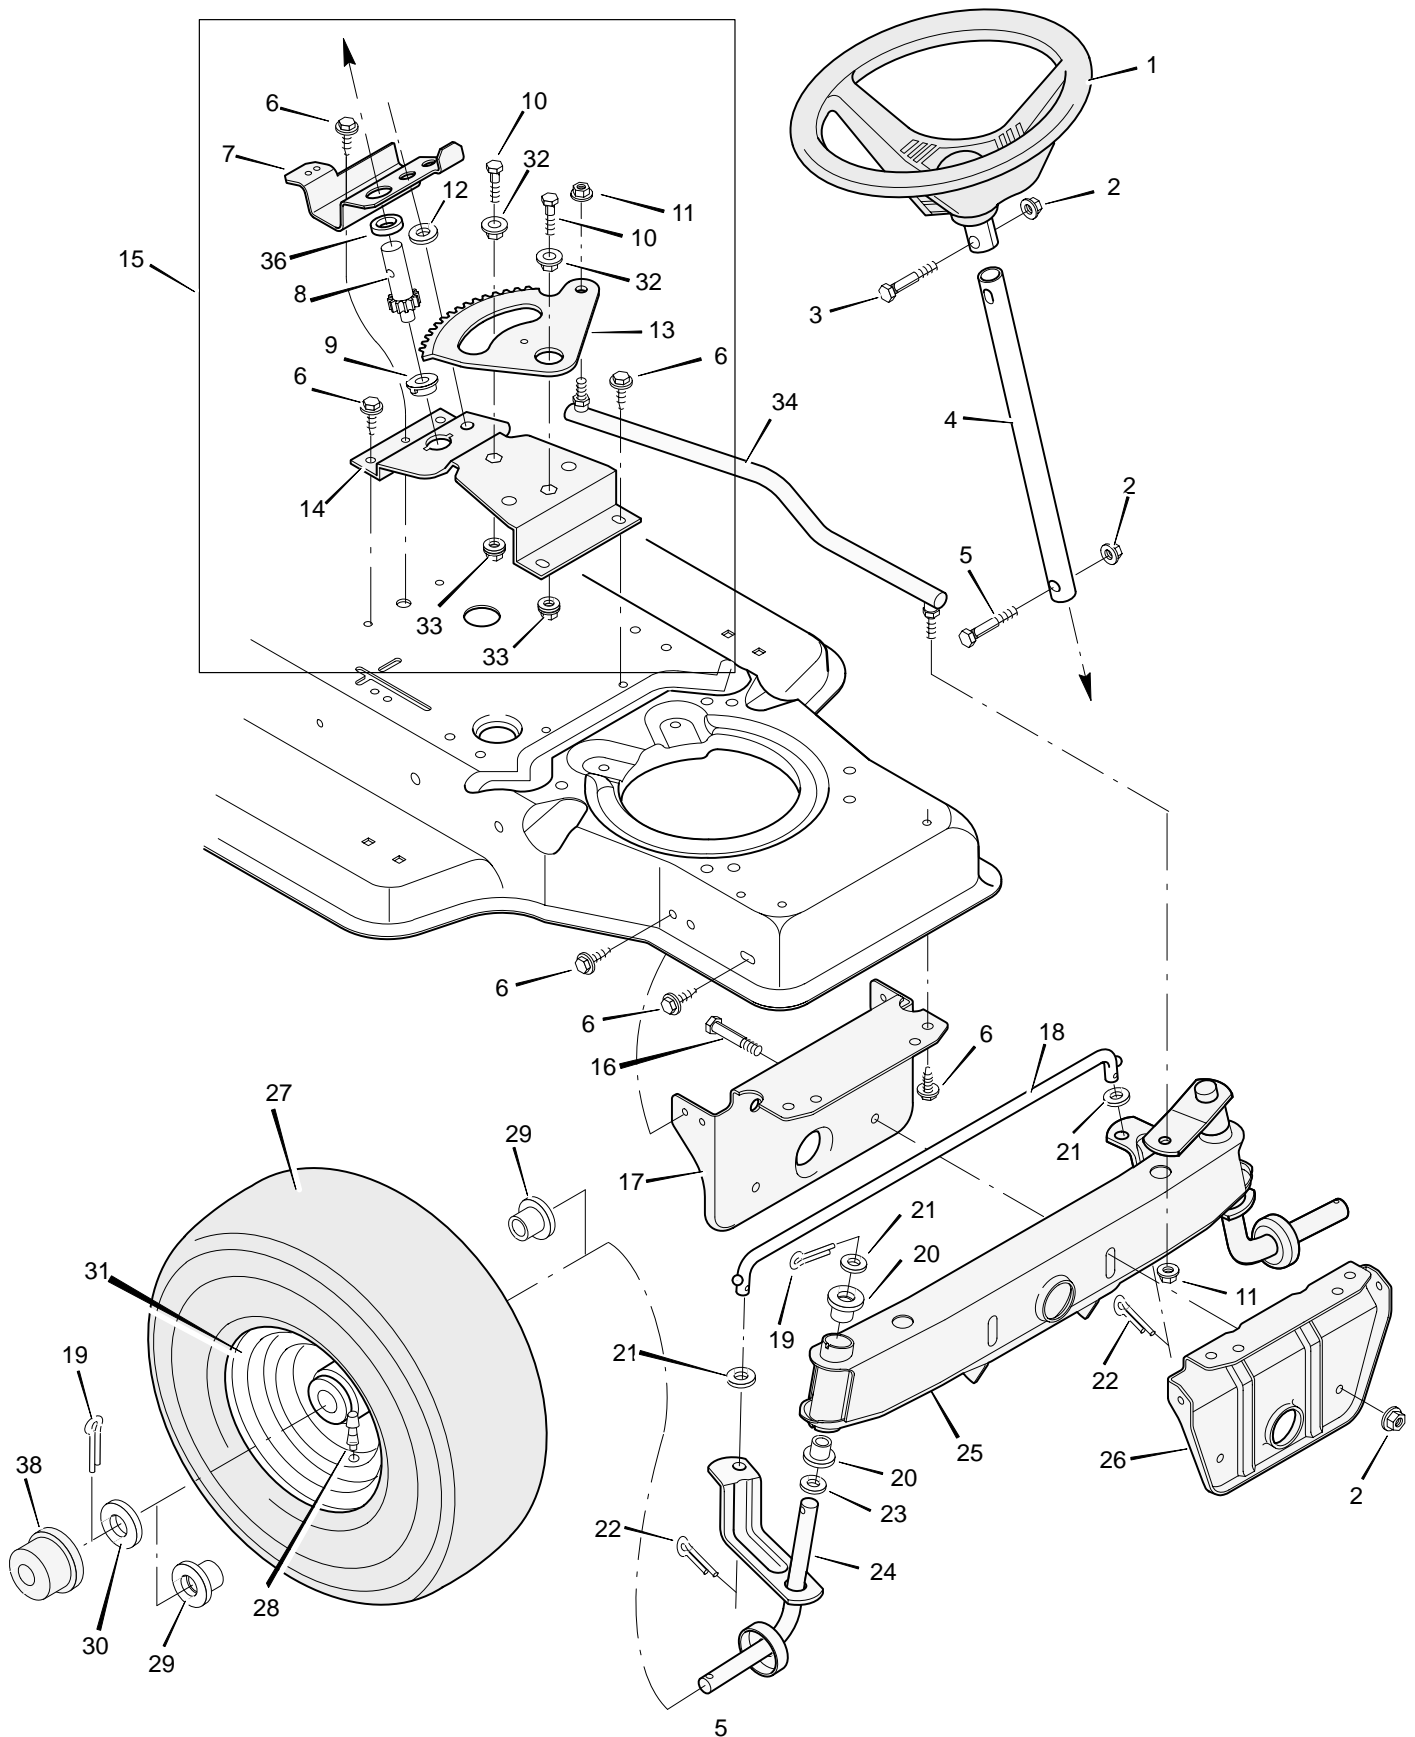

MODEL 40900x20C

REPAIR PARTS STEERING

MODEL 40900x20C

REPAIR PARTS STEERING

Key No.	Description	Part No.
1	Wheel, Steering	92078
2	Nut, Hex	15x118
3	Bolt, Hex	1x66
4	Post, Steering	91860Z
5	Bolt, Hex	1x74
6	Screw	26x249
7	Bracket, Sector	91716E701
8	Gear, Pinion	92715
9	Bearing	91756
10	Bolt, Hex	1x84
11	Locknut, Flange	15x87
12	Spacer	92564
13	Gear, Sector	92316
14	Bracket, Sector	91708E701
15	Kit, Steering Gear	402075
16	Bolt, Hex	1x146
17	Support, Rear Axle	92529E701
18	Rod, Tie	90038E701
19	Pin, Cotter	30x49
20	Bearing	92527
21	Washer	17x57
22	Pin, Cotter	30x20
23	Washer	17x113
24	Spindle Assembly, Right	91828E701
25	Spindle Assembly, Axle & Left	92519E701
26	Support, Front Axle	92528E701
27	Tire*	91912
—	Tube	407047
28	Stem, Valve	24373
29	Bearing, Wheel	91334
30	Washer	17x115
31	Wheel & Tire Assembly	92638-601
32	Bearing	92097
33	Locknut, Flange	15x113
34	Link, Drag	91749E701
36	Spacer, Pinion Gear	92280
38	Hub Cap (Optional)	24582

* When you order a tire, make sure to give the brand name of the tire so that the tread pattern on the tire will match.