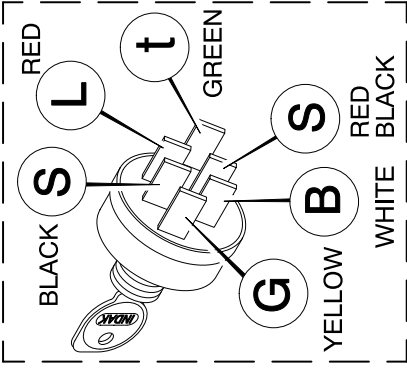

MODEL 40900x20C

REPAIR PARTS ELECTRICAL SYSTEM