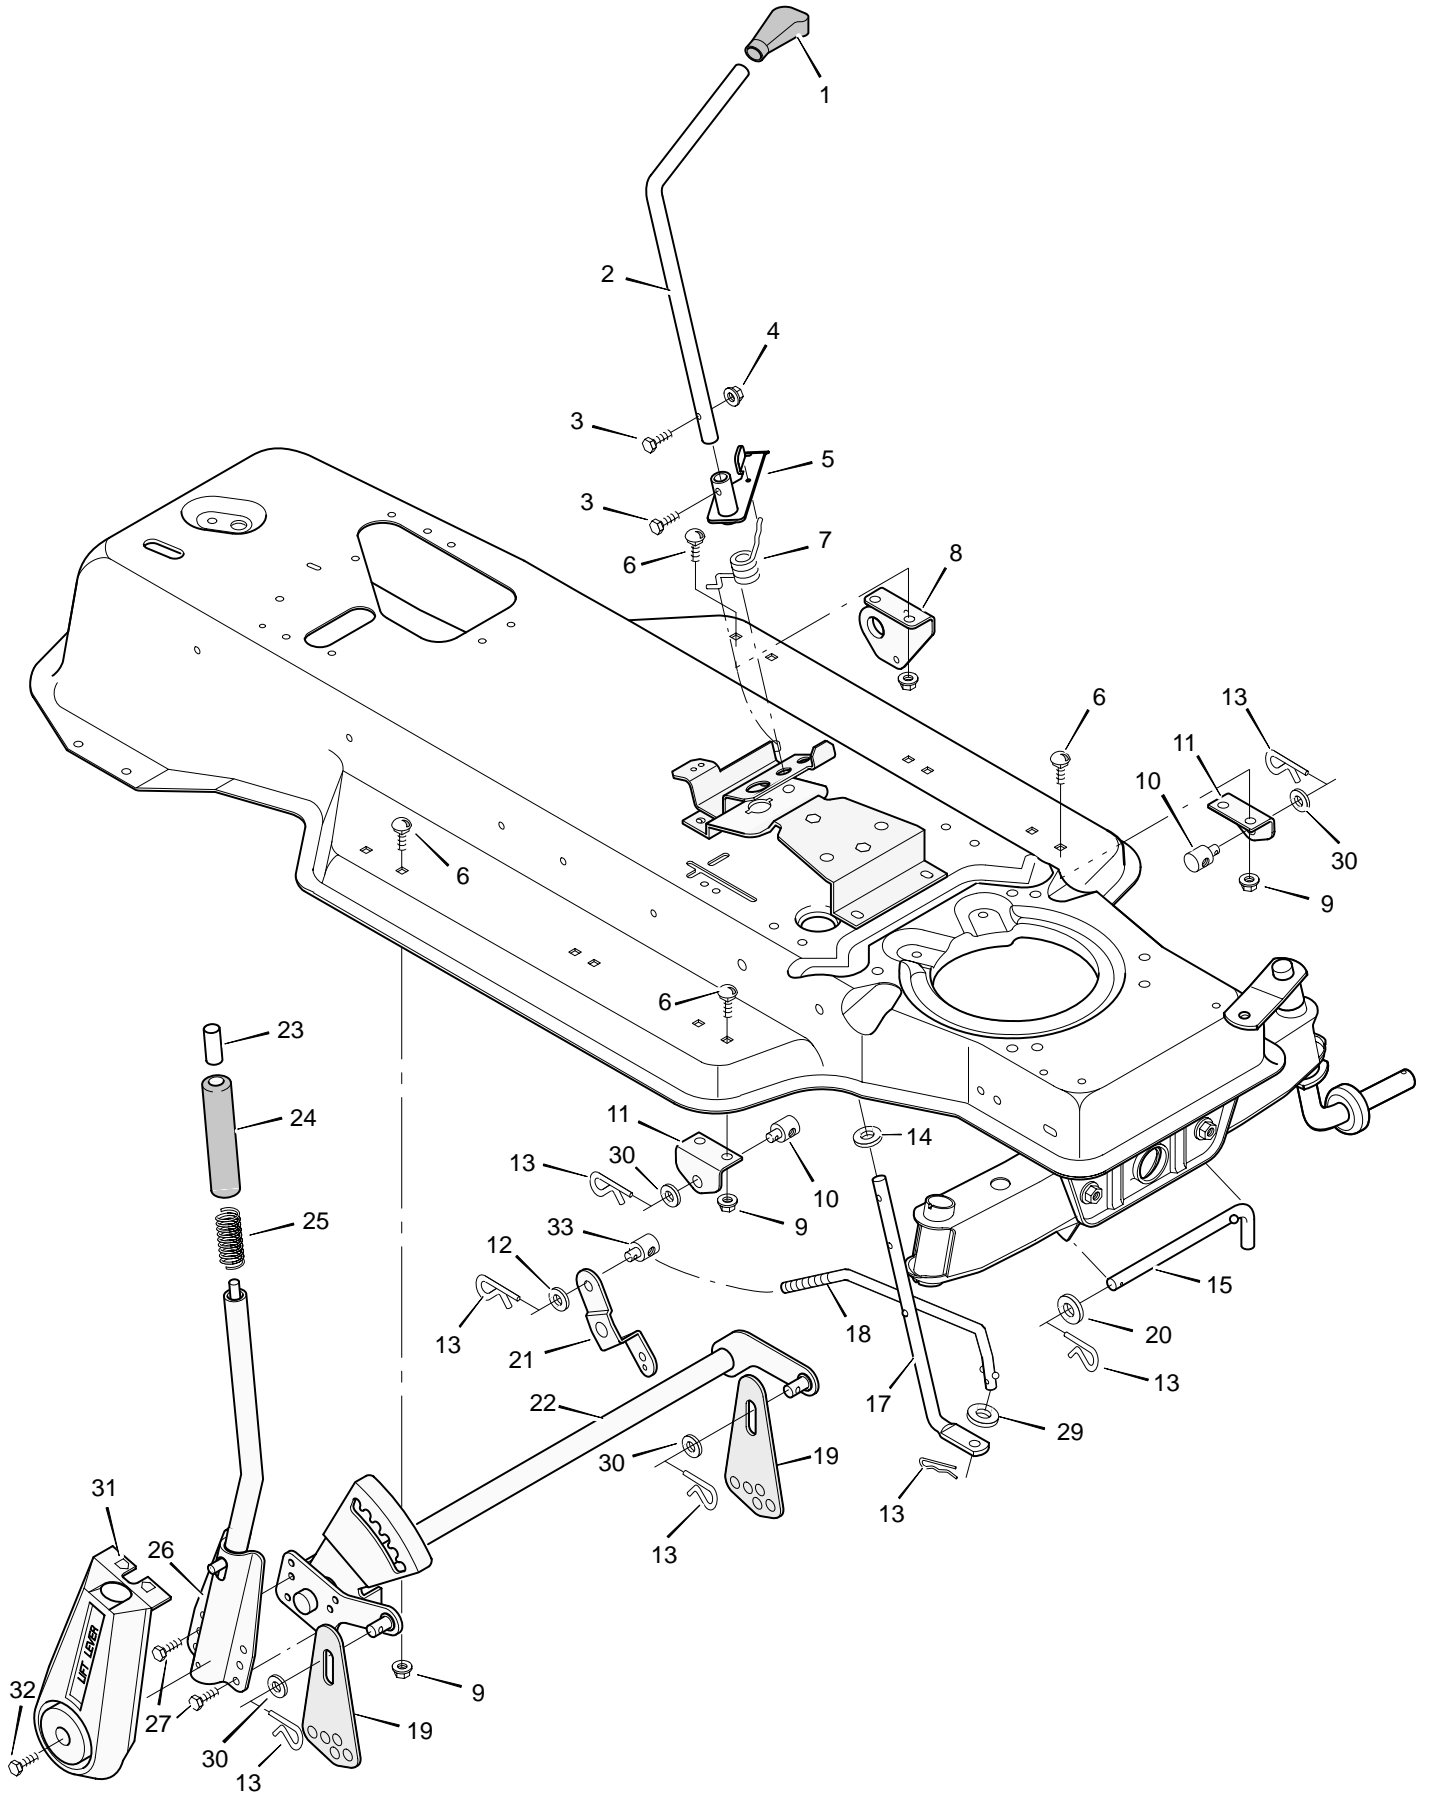

MODEL 40900x20C

REPAIR PARTS MOWER HOUSING SUSPENSION

MODEL 40900x20C

REPAIR PARTS MOWER HOUSING SUSPENSION

Key No.	Description	Part No.
1	Grip	92698
2	Control, Blade Rotation	92238Z
3	Bolt, Hex	25x3
4	Locknut, Hex	15x67
5	Lever Assembly, Switch	91917E701
6	Bolt, Carriage	2x53
7	Spring, Torsion	166x32
8	Bracket, Rear Hanger	92066E701
9	Nut, Flange	15x79
10	Nut, Adjusting	92131
11	Bracket, Adjuster Rod	92133E701
12	Washer	17x124
13	Pin, Hair	31x4
14	Washer	17x122
15	Pin, Pull	90827Z
17	Lever, Lower Blade Control	91787E701
18	Rod, Blade Control	91795Z
19	Plate, Adjuster (2)	92702E701
20	Washer	17x103
21	Bracket, Pivot	92033E701
22	Lifter Assembly	92065E701
23	Button, Push	92572
24	Grip	92783
25	Spring, Compression	164x21
26	Handle Assembly	91823E701
27	Screw	26x49
29	Washer	17x47Z
30	Washer	17x91Z
31	Cover, Lift Lever (Optional)	92157
32	Screw	26x263
33	Nut, Adjusting	21920