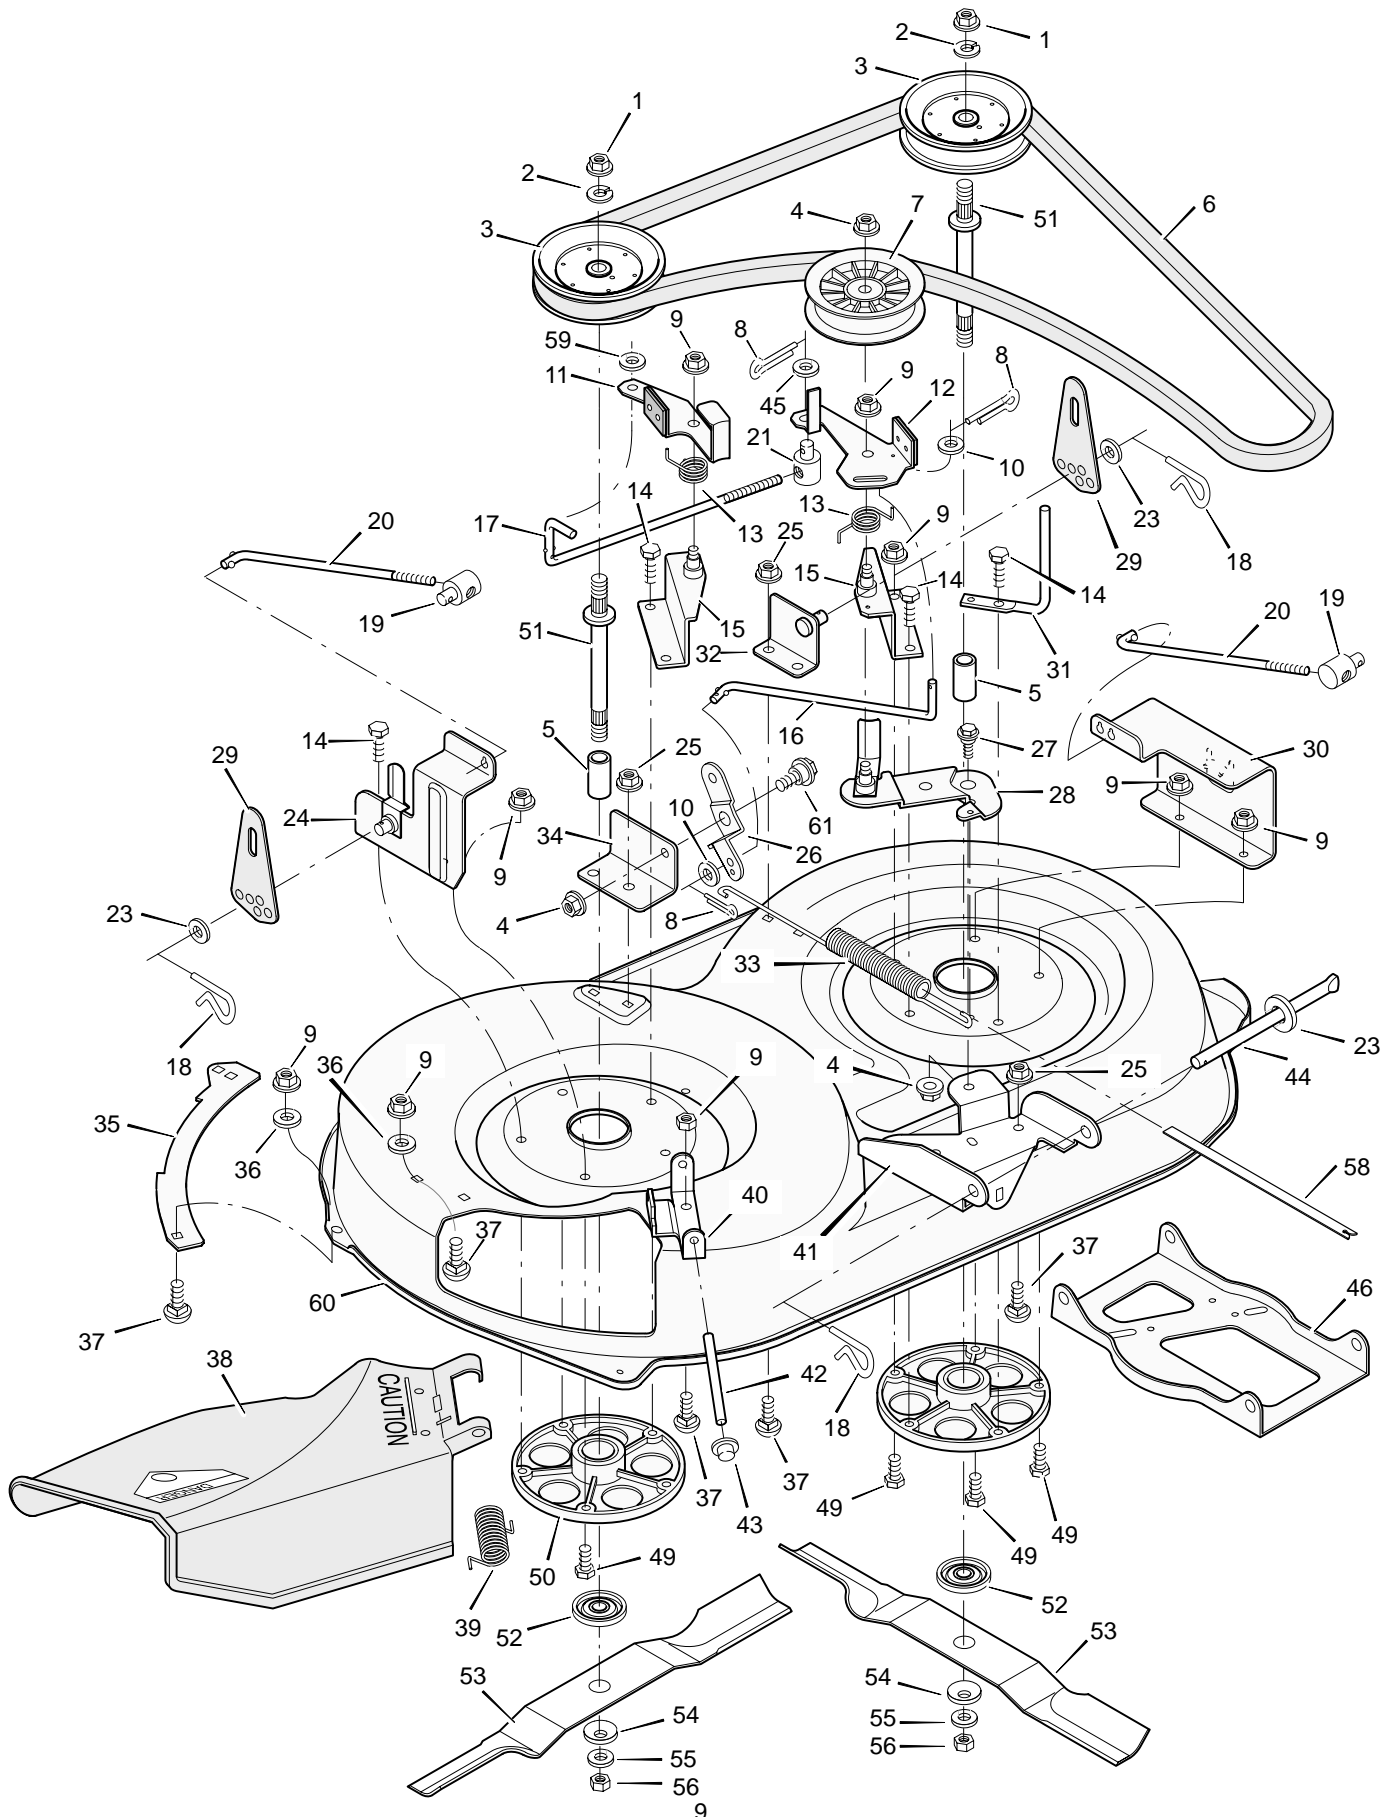

MODEL 40900x20C

REPAIR PARTS MOWER HOUSING

MODEL 40900x20C

REPAIR PARTS MOWER HOUSING

Key No.	Description	Part No.	Key No.	Description	Part No.
1	Nut, Hex	15x100	31	Guide, Belt	91797E701
2	Lockwasher	18x33	32	Bracket Assembly, Left Lifter	91813E701
3	Pulley, Jackshaft	91943	33	Spring, Extension	165x72
4	Locknut, Flange	15x84	34	Bracket, Pivot	91743E701
5	Spacer	91903	35	Plate	91770E701
6	Belt, Blade Drive	37x62	36	Washer	17x57
7	Pulley, Idler	91801	37	Bolt, Carriage	2x53
8	Pin, Cotter	30x20	38	Deflector Assembly, Chute	92465
9	Locknut, Flange	15x88	39	Spring, Torsion	166x4
10	Washer	17x46Z	40	Bracket, Hinge	91765E701
11	Brake Assembly, Right	92186E701	41	Bracket, Front Hanger	91875E701
12	Brake Assembly, Left	92187E701	42	Rod, Deflector	91767Z
13	Spring, Torsion	166x27	43	Cap, Push On	28x23
14	Bolt, Hex	25x7	44	Rod, Hanger	91739Z
15	Bracket Assembly, Brake	92072E701	45	Washer	17x124
16	Rod, Brake	91745Z	46	Hanger, Front	92119E701
17	Rod, Cross Link	92183Z	49	Bolt, Hex	1x84
18	Pin, Hair	31x4	50	Housing, Jackshaft	90905
19	Nut, Adjustable	92131	51	Jackshaft	91922
20	Rod, Adjuster	91872Z	52	Adapter, Blade	92466
21	Nut, Adjustable	21920	53	Blade, 40" (2 required)	92002E701
23	Washer	17x103	54	Washer, Belleville	17x166
24	Bracket Assembly, Right Lifter	92194E701	55	Washer	17x165
25	Nut, Flange	15x79	56	Nut, Hex	15x100
26	Bracket, Pivot	92033E701	58	Indicator, Plastic	92163
27	Bolt, Shoulder	9x39	59	Washer	17x48
28	Arm Assembly, Idler	92032E701	60	Housing, Blade (40")	91907E701
29	Plate, Adjuster	92702E701	61	Bolt, Shoulder	9x42
30	Cover, Pulley	91792E701	1-61	Complete Mower Housing Assembly	403229