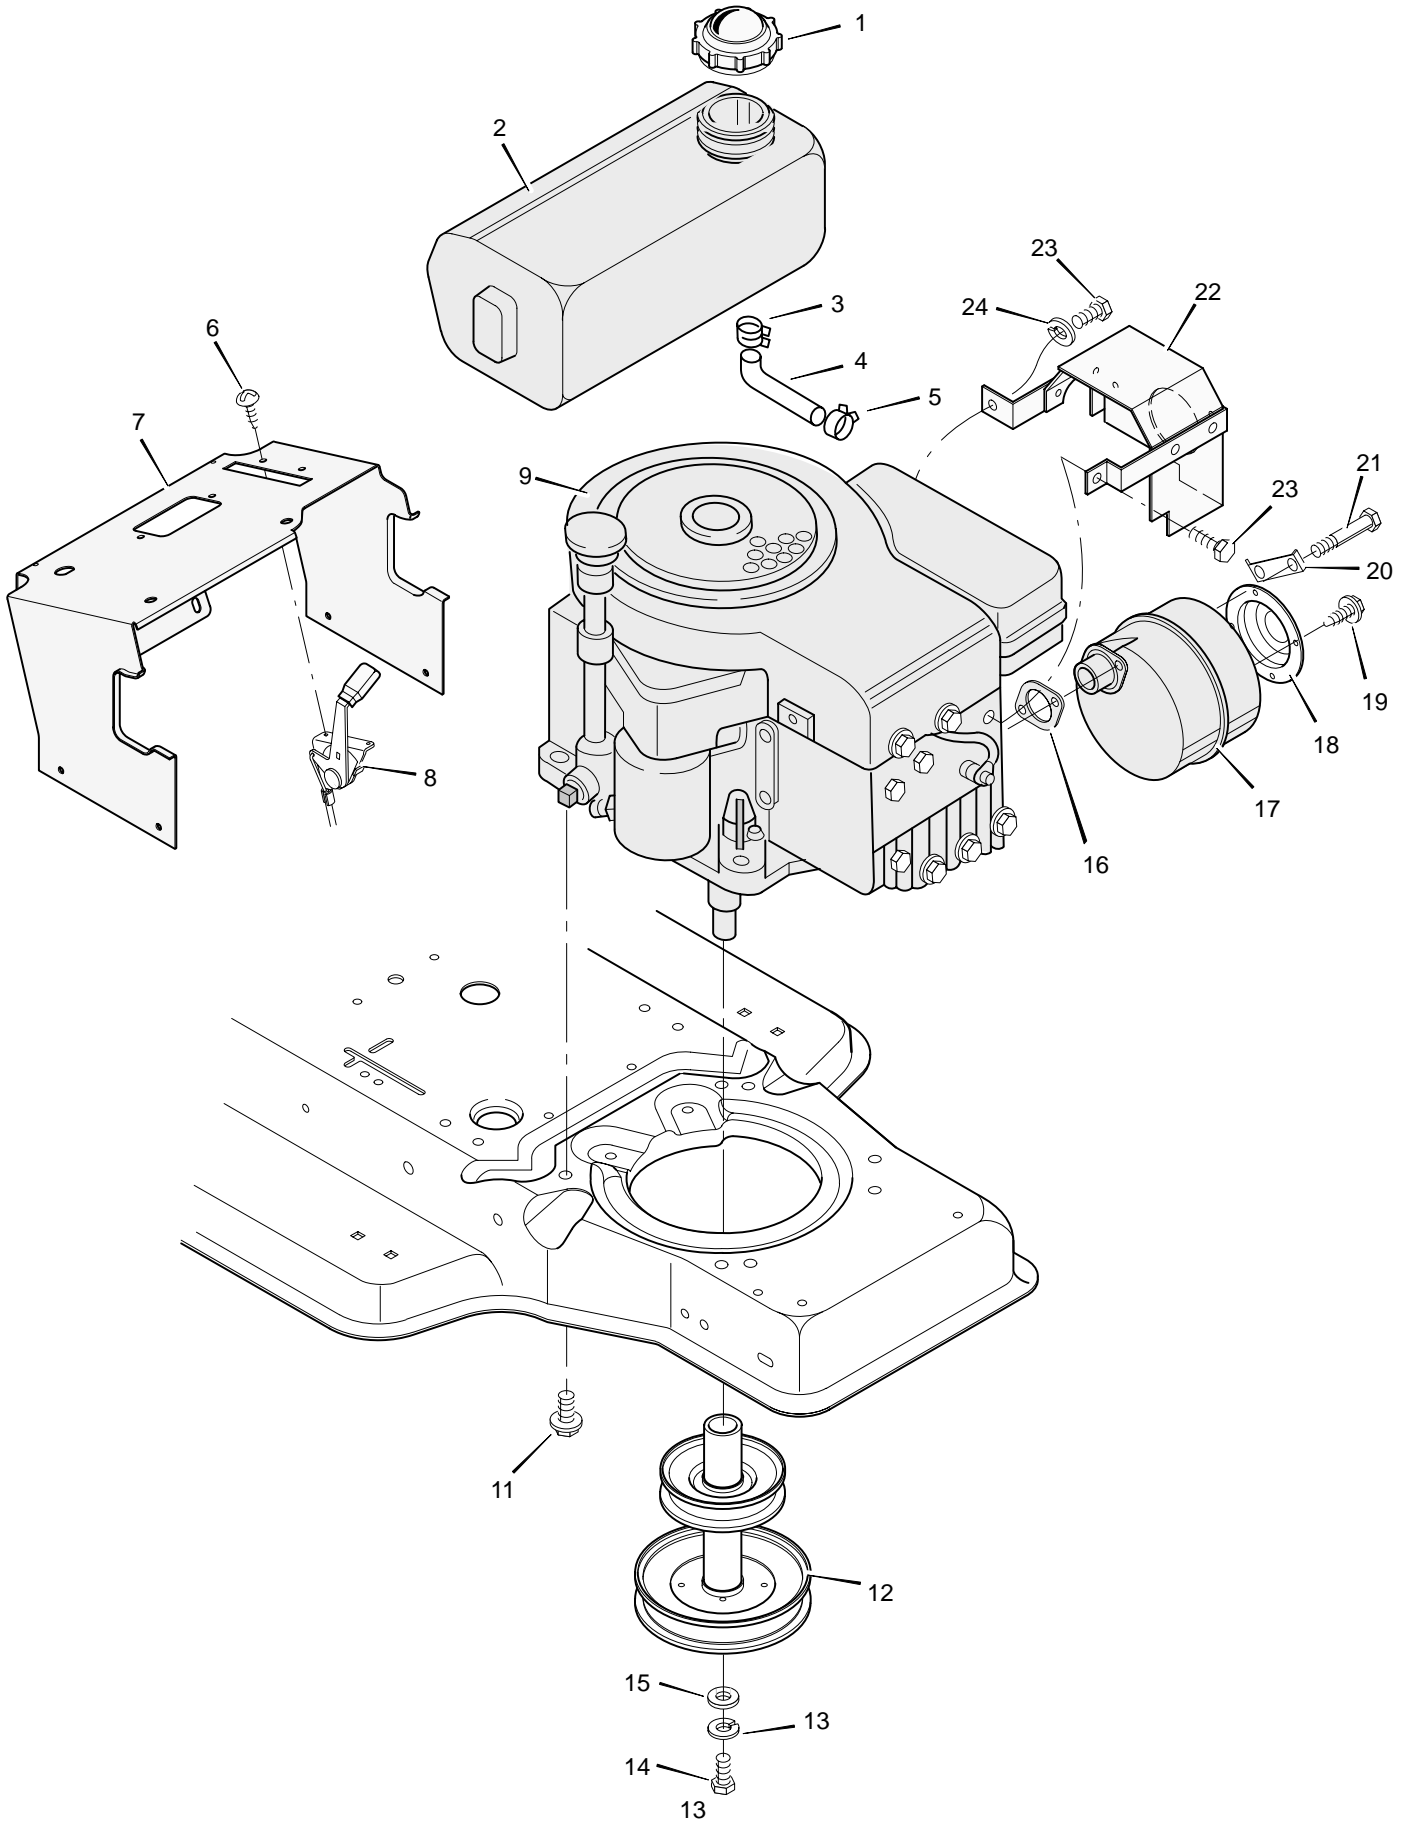

MODEL 40900x20C

REPAIR PARTS ELECTRICAL SYSTEM

POS.	FUNCTION	CIRCUIT (MAKE)
1	OFF	G+t
2	RUN LIGHTS	B+L
3	RUN	NONE
4	START	S+S

t NO TERMINAL MARKING

Key No.	Description	Part No.
1	Switch, Seat Sensor	91031
2	Bolt	6x99
3	Wingnut	14x79
4	Battery	91414
—	Acid, Battery (Electrolyte)	55702
5	Cable, Battery Ground	24x9
6	Screw	26x249
7	Cable, Red Battery	24x29
8	Cap, Ignition	91488
9	Solenoid	24285
10	Nut	91489
11	Screw	26x214
12	Switch, Ignition	92377
13	Key, Ignition	20729
14	Harness, Chassis Wire	250x50
15	Fuse	54212
16	Holder, Fuse	407078
18	Screw	26x233
19	Switch, Clutch	24273
20	Screw	25x2
21	Socket, Light	92372
22	Bulb, Light	90084
23	Harness, Light Wire	250x40
24	Cover, Terminal	54148
25	Cover, (Optional)	24196
27	Locknut	15x116

MODEL 40900x20C

REPAIR PARTS ENGINE MOUNT

MODEL 40900x20C

REPAIR PARTS ENGINE MOUNT

Key No.	Description	Part No.
1	Fuel Cap	92317
2	Fuel Tank	92342
3	Hose Clamp	91174
4	Fuel Line	23717
5	Hose Clamp	23713
6	Screw	26x201
7	Support, Dash	92331E701
8	Throttle Control	92371
9	Engine*	_____
11	Bolt, Engine Mount	25x7
12	Stack Pulley Assembly	93244Z
13	Lockwasher	19x35
14	Bolt, Hex	1x140
15	Washer	17x170
16	Gasket	91309
17	Muffler	91271
18	Deflector, Muffler	23740Z
19	Screw	26x208
20	Lock, Screw	92378
21	Bolt	1x134
22	Shield, Heat	92381 SE
23	Bolt	25x2
24	Washer	18x32