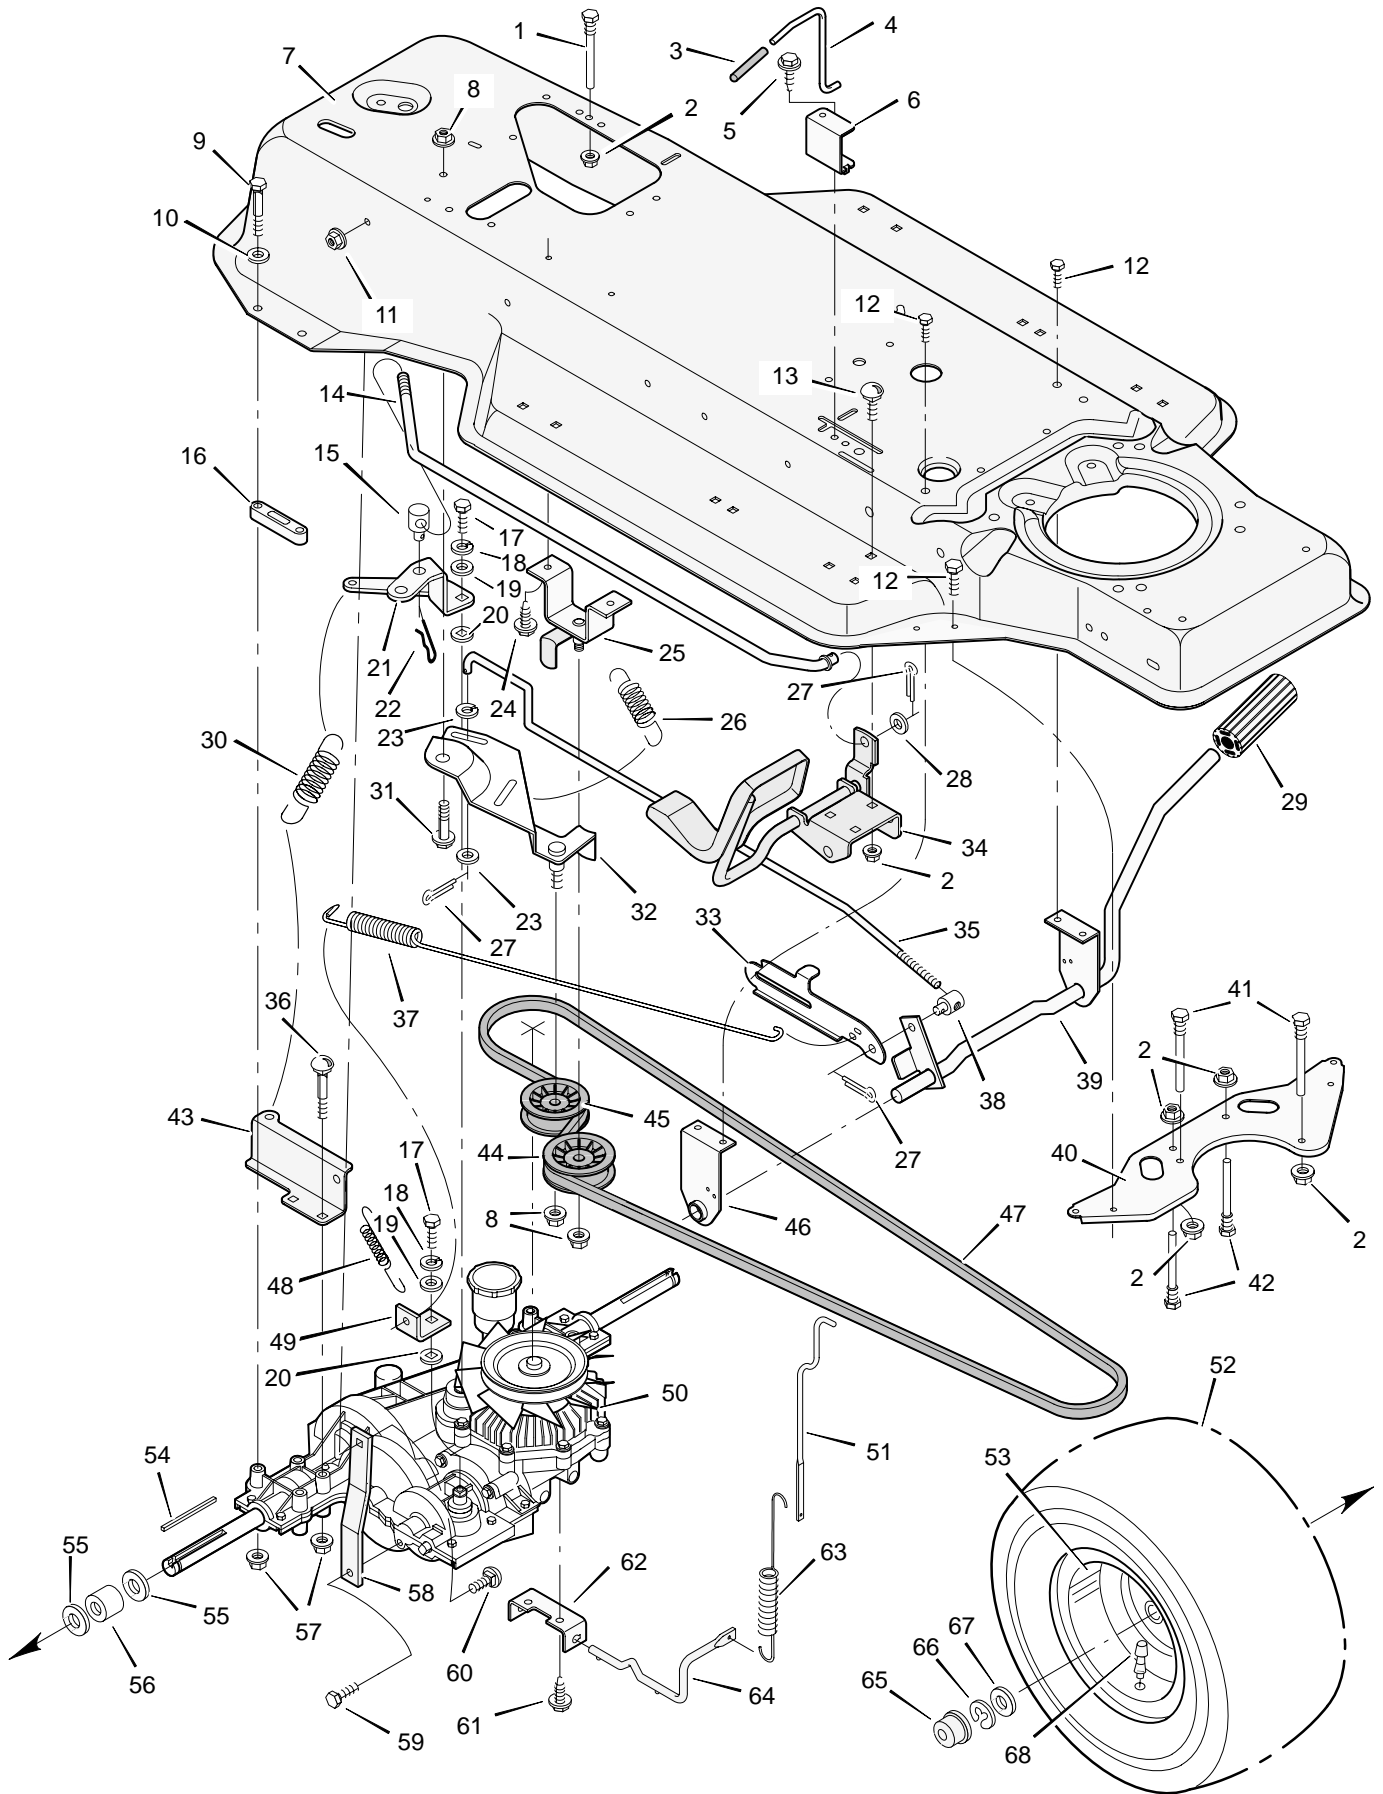

MODEL 40900x20C

REPAIR PARTS MOTION DRIVE

MODEL 40900x20C

REPAIR PARTS MOTION DRIVE

Key No.	Description	Part No.	Key No.	Description	Part No.
1	Guide, Belt	92632	36	Carriage Bolt	2x58
2	Nut, Flange	15x79	37	Spring, Extension	165x101
3	Grip	92724	38	Nut, Adjusting	21920
4	Rod, Parking Brake	91727S	39	Pedal Lever Assembly	91862E701
5	Screw	26x214	40	Plate, Belt Guide	92694E701
6	Bracket, Guide	91825E701	41	Screw, Guide	91754Z
7	Frame Assembly	92815F200	42	Screw, Guide	20619Z
8	Nut, Flange	15x84	43	Bracket, Spring Mount	92706Z
9	Bolt	1x118	44	Idler Pulley	91178
10	Washer	17x146	45	Idler Pulley	91179
11	Nut, Flange	15x79	46	Support, Pedal	91713E701
12	Screw	26x249	47	V-Belt	37x80
13	Bolt, Carriage	2x53	48	Spring, Extension	165x92
14	Rod, Control	92631Z	49	Lever, Brake	92569E701
15	Nut, Adjusting	92132	50	Transaxle	‡
16	Spacer, Hydro	92682	51	Rod, Dump Valve	92674Z
17	Bolt	1x82	52	Wheel & Tire Assembly	92289-601
18	Lockwasher	18x32	53	Tire (Included with Key No. 52) *	91914
19	Washer	17x38	—	Tube (Included with Key No. 52)	407049
20	Washer	17x148	54	Square Key	21553
21	Lever, Control	92594Z	55	Washer	17x160
22	Hair Pin	31x4	56	Spacer, Wheel	87x100Z
23	Washer	17x47	57	Nut, Flange	15x115
24	Screw	26x249	58	Strap, Torque	92568E701
25	Idler Mount Assembly	92565E701	59	Screw	26x216
26	Spring, Extension	165x98	60	Carriage Bolt	2x64
27	Cotter Pin	30x20	61	Screw	25x9
28	Washer	17x57	62	Bracket, Dump Valve	92603Z
29	Pedal	21544	63	Spring, Extension	165x104
30	Spring, Extension	165x99	64	Rod, Dump Valve	93247Z
31	Shoulder Bolt	9x39	65	Hub Cap (Optional)	24582
32	Idler Bracket Assembly	92737Z	66	E-Ring	11x3
33	Latch, Parking Brake	91712Z	67	Washer	17x115
34	Pedal Assembly	92676E701	68	Valve Stem	24373
35	Clutch Rod	91808Z			

* When you order a tire, make sure to give the brand name of the tire so that the tread pattern on the tire will match.

‡ Parts are available from a Authorized Service Center. See the classified pages of the telephone directory