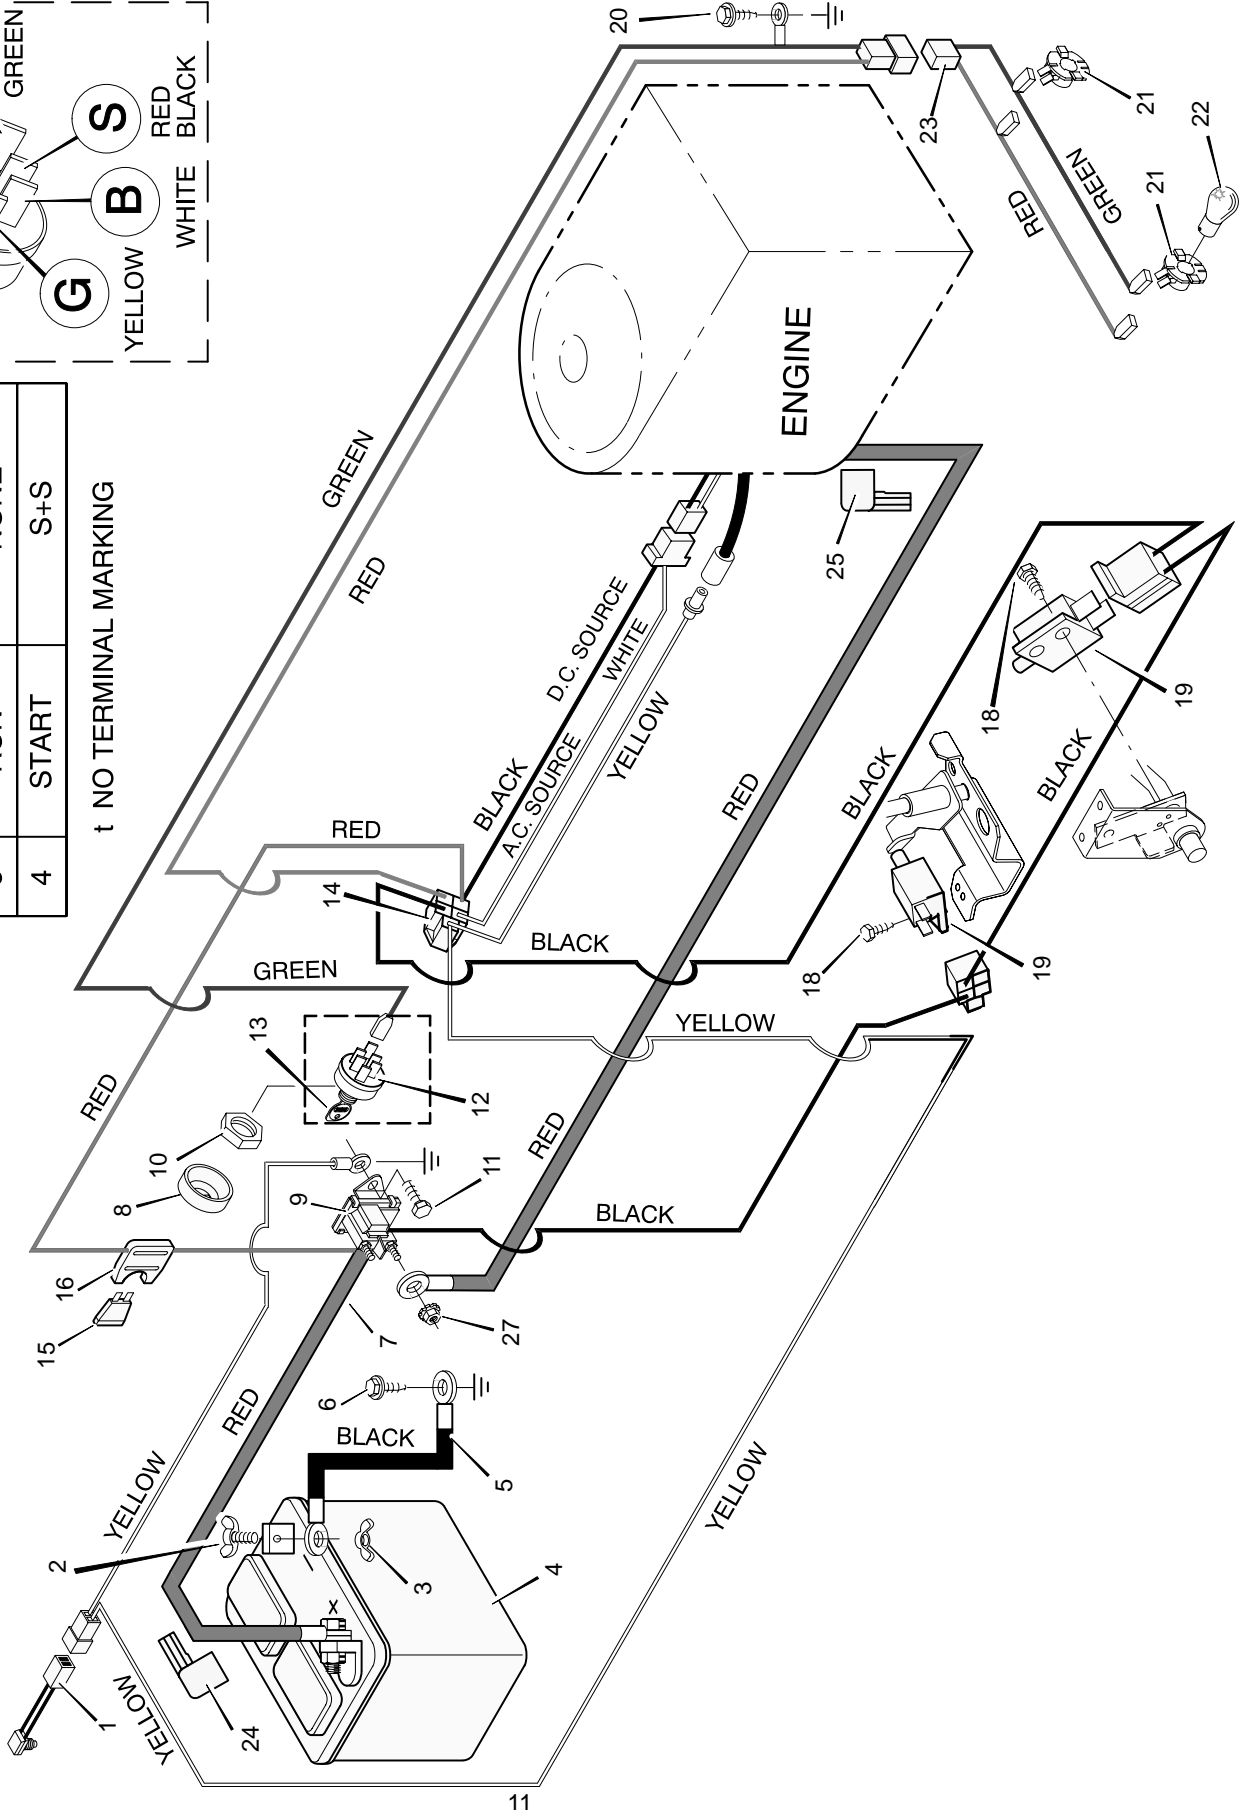

MODEL 40900x20C

REPAIR PARTS ELECTRICAL SYSTEM

POS.	FUNCTION	CIRCUIT (MAKE)
1	OFF	G+t
2	RUN LIGHTS	B+L
3	RUN	NONE
4	START	S+S

t NO TERMINAL MARKING

Key No.	Description	Part No.
1	Switch, Seat Sensor	91031
2	Bolt	6x99
3	Wingnut	14x79
4	Battery	91414
—	Acid, Battery (Electrolyte)	55702
5	Cable, Battery Ground	24x9
6	Screw	26x249
7	Cable, Red Battery	24x29
8	Cap, Ignition	91488
9	Solenoid	24285
10	Nut	91489
11	Screw	26x214
12	Switch, Ignition	92377
13	Key, Ignition	20729
14	Harness, Chassis Wire	250x50
15	Fuse	54212
16	Holder, Fuse	407078
18	Screw	26x233
19	Switch, Clutch	24273
20	Screw	25x2
21	Socket, Light	92372
22	Bulb, Light	90084
23	Harness, Light Wire	250x40
24	Cover, Terminal	54148
25	Cover, (Optional)	24196
27	Locknut	15x116