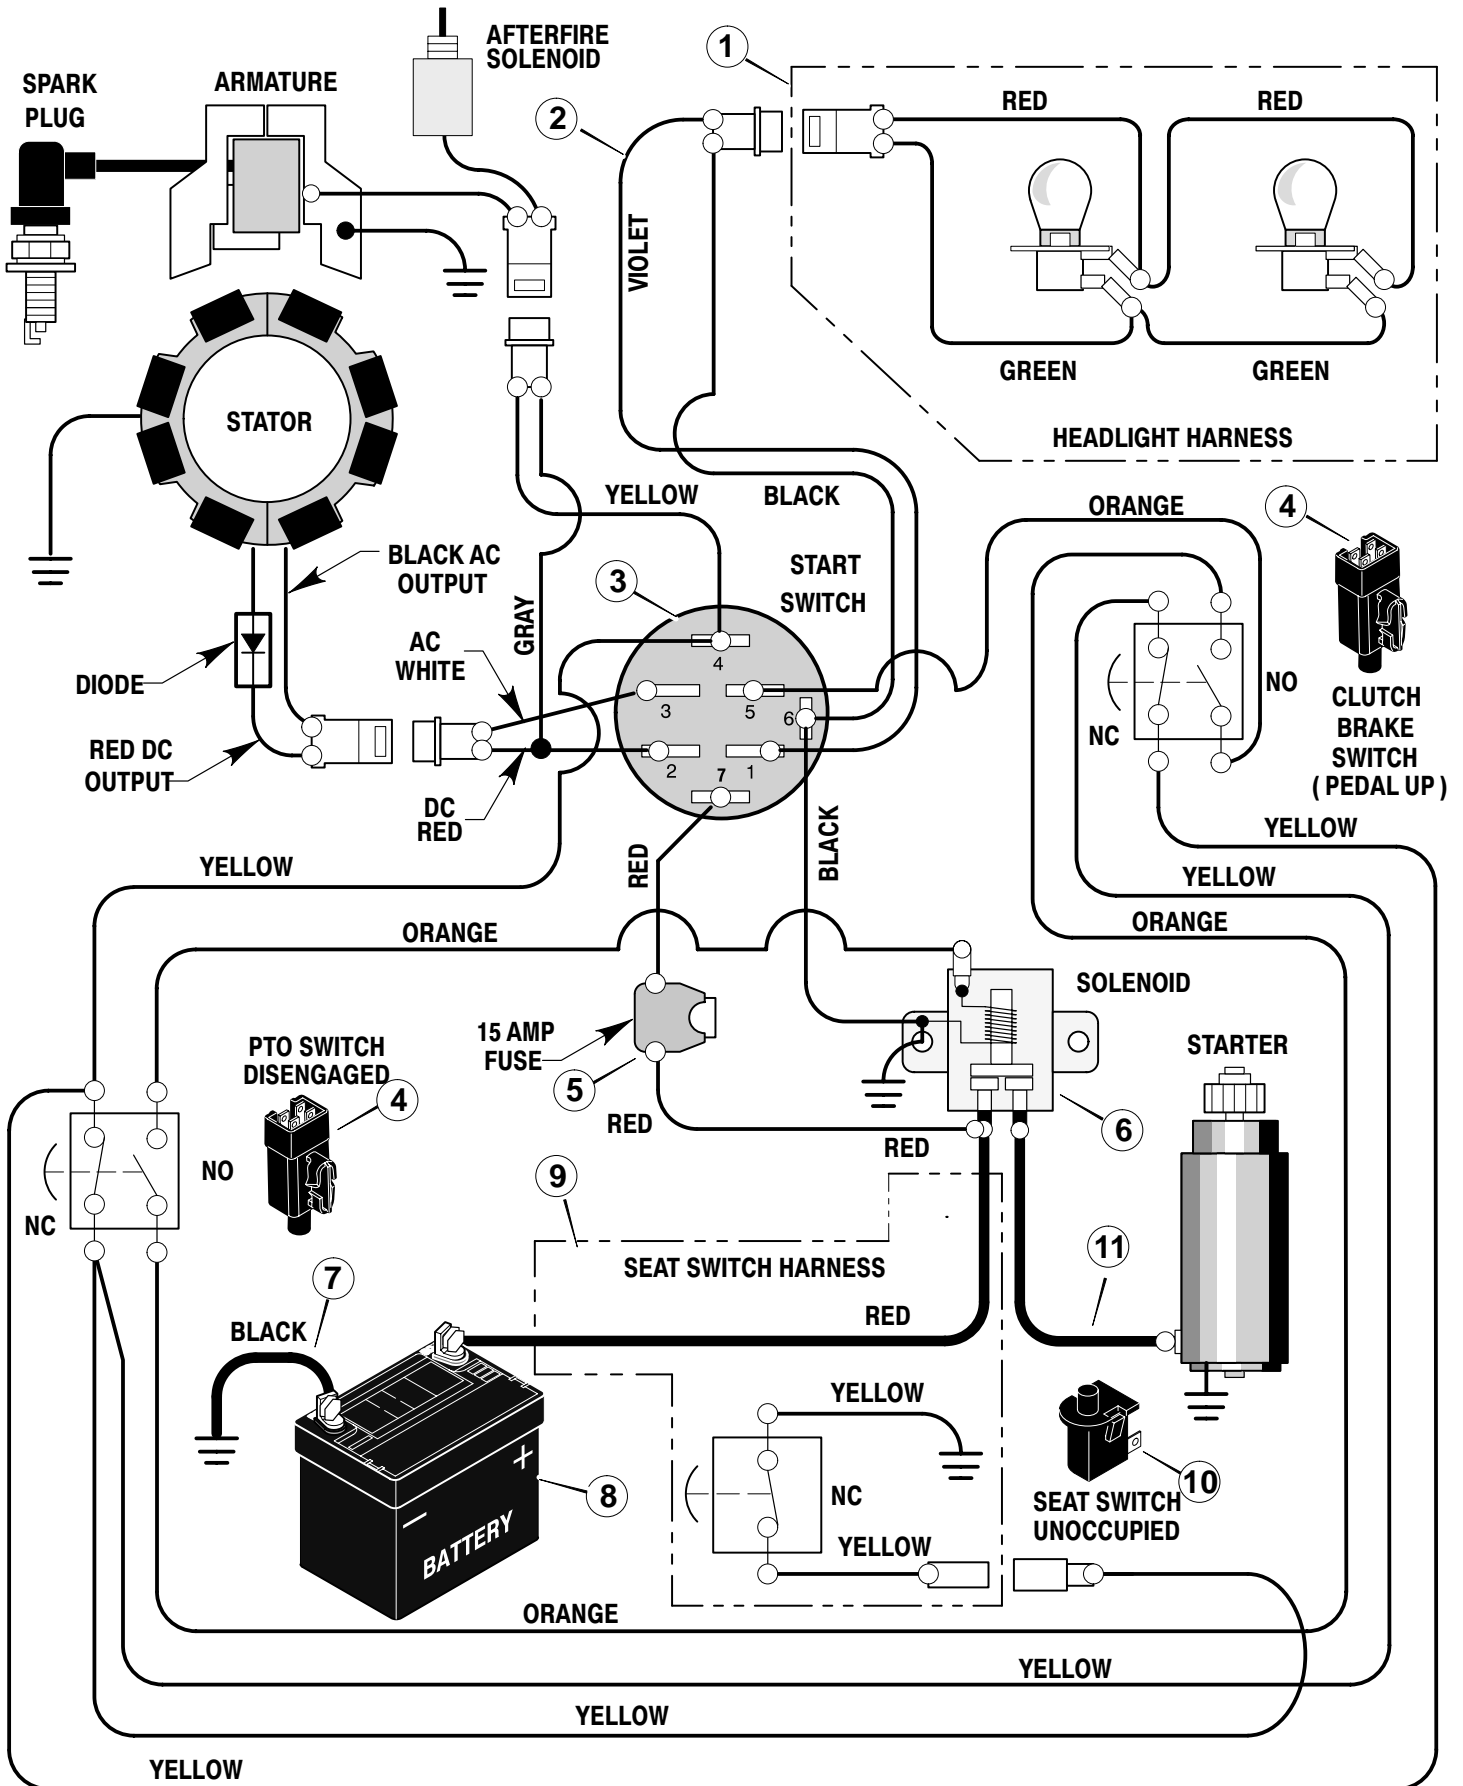

* Includes Key No. 17, 18, 30, 31, 32, 33, 45, 46, 47 and 51.

MODEL 40564x51D

REPAIR PARTS ENGINE MOUNT

MODEL 40564x51D

REPAIR PARTS ENGINE MOUNT

Key No.	Description	Part No.
1	Fuel Cap	92317
2	Fuel Tank	94073
3	Hose Clamp	95197
4	Fuel Line	23717
5	Hose Clamp	95197
6	Screw	26x201
7	Plate, Engine	94006E700
8	Throttle Control	91989
9	Engine	—
10	Bolt, Engine Mount	25x7
11	Stack Pulley Assembly	690440 Z
12	Lockwasher	19x35
13	Bolt, Hex	1x140
14	Washer	17x170
15	Screw	26x249
21	Guide, Belt	93349
22	Nut, Flange	15x79Z
23	Guide, Belt	94066
26	Screw	26x253
28	Pipe, Exhaust	92855
29	Clamp	92558
30	Shield, Heat	92550
31	Screw	26x263

MODEL 40564x51D

REPAIR PARTS ELECTRICAL SYSTEM

MODEL 40564x51D

REPAIR PARTS ELECTRICAL SYSTEM

Key No.	Description	Part No.
1	Harness, Light Wire	250x92
	Socket, Light	92372
	Bulb, Light	90084
2	Harness, Chassis Wire	250x87
3	Switch, Ignition	92556
	Key, Ignition	20729
	Nut, Hex	91489
	Cap, Ignition	91488
4	Switch, Limit	94136
5	Fuse	54212
	Holder, Fuse	407078
6	Solenoid	94613
	Screw, Mounting	26x229
	Locknut	15x116
7	Cable, Battery Ground	24x32
	Screw, Ground Cable	26x213
8	Battery	21075
	Bolt, Carriage	2x82
	Wingnut	14x79
9	Harness, Seat Switch Wire	250x67
10	Switch, Seat Sensor	94159
11	Cable	24x31