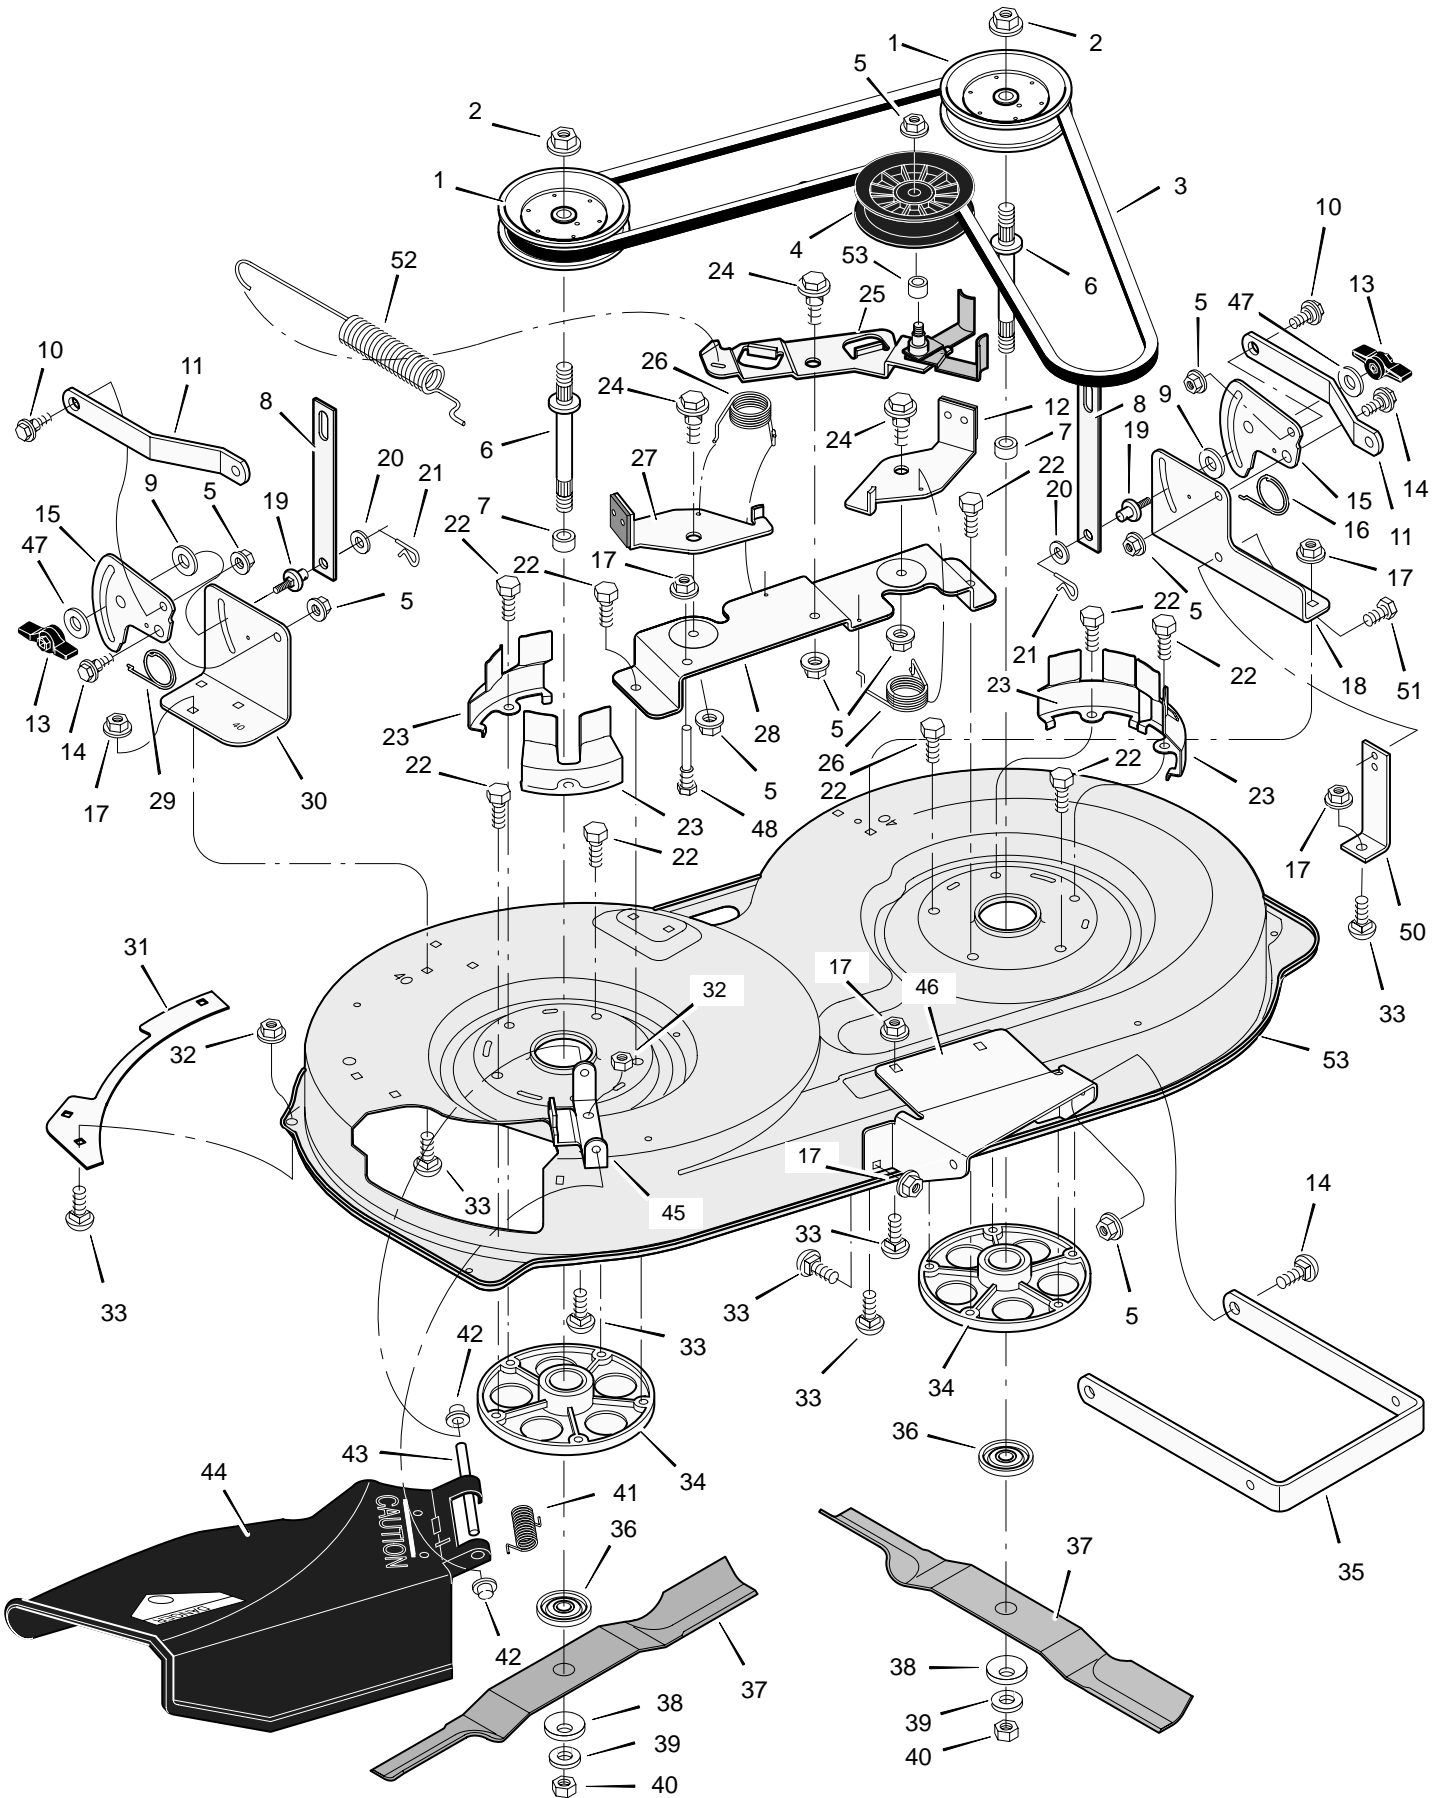

MODEL 40564x51D

REPAIR PARTS MOWER HOUSING

MODEL 40564x51D

REPAIR PARTS MOWER HOUSING

Key No.	Description	Part No.	Key No.	Description	Part No.
1	Pulley, Jackshaft	92851	28	Bracket Assembly, Brake	94145E700
2	Nut, Hex	15x121	29	Spring	166x42
3	Belt, Mower Drive	37x62	30	Bracket, Suspension	94142E700
4	Pulley, Idler	690387	31	Plate	91770E700
5	Nut, Flange	15x84	32	Nut, Flange	15x88
6	Jackshaft	94129	33	Bolt, Carriage	2x53
7	Spacer	94130	34	Mandrell	92574
8	Link, Lift	690212E700	35	Bracket, Suspension	94058E700
9	Pad, Friction	94137	36	Adapter, Blade	1001035
10	Bolt, Shoulder	9x52	37	Blade	92002E701
11	Bracket, Suspension	94055E700	38	Washer	17x166
12	Pad Assembly, Left Brake	94049E700	39	Washer	17x165
13	Knob	94068	40	Nut	15x100
14	Bolt, Shoulder	9x51	41	Spring	166x4
15	Plate, Suspension	94128E700	42	Cap, Push On	28x23
16	Spring	166x43	43	Rod, Pivot	94957 Z
17	Nut, Flange	15x79	44	Deflector Assembly	94707
18	Bracket, Left Suspension	94143E700	45	Bracket, Deflector	94956E700
19	Pin, Hanger	95194	46	Bracket, Front Hanger	94144E700
20	Washer	17x103	47	Washer	17x45 Z
21	Pin, Cotter	31x4	48	Guide, Belt	94781
22	Bolt	25x7	50	Bracket, Support	94681E700
23	Cover, Pulley	94051E700	51	Screw	26x249
24	Bolt, Shoulder	9x39	52	Spring, Extension	165x119
25	Arm, Idler	690408E700	53	Spacer	690369
26	Spring	166x41	54	Housing, Blade *	94888E700
27	Pad Assembly, Right Brake	94047E700	1-54	Complete Mower Housing Assembly	776103

* Includes Key No. 17, 18, 30, 31, 32, 33, 45, 46, 47 and 51.