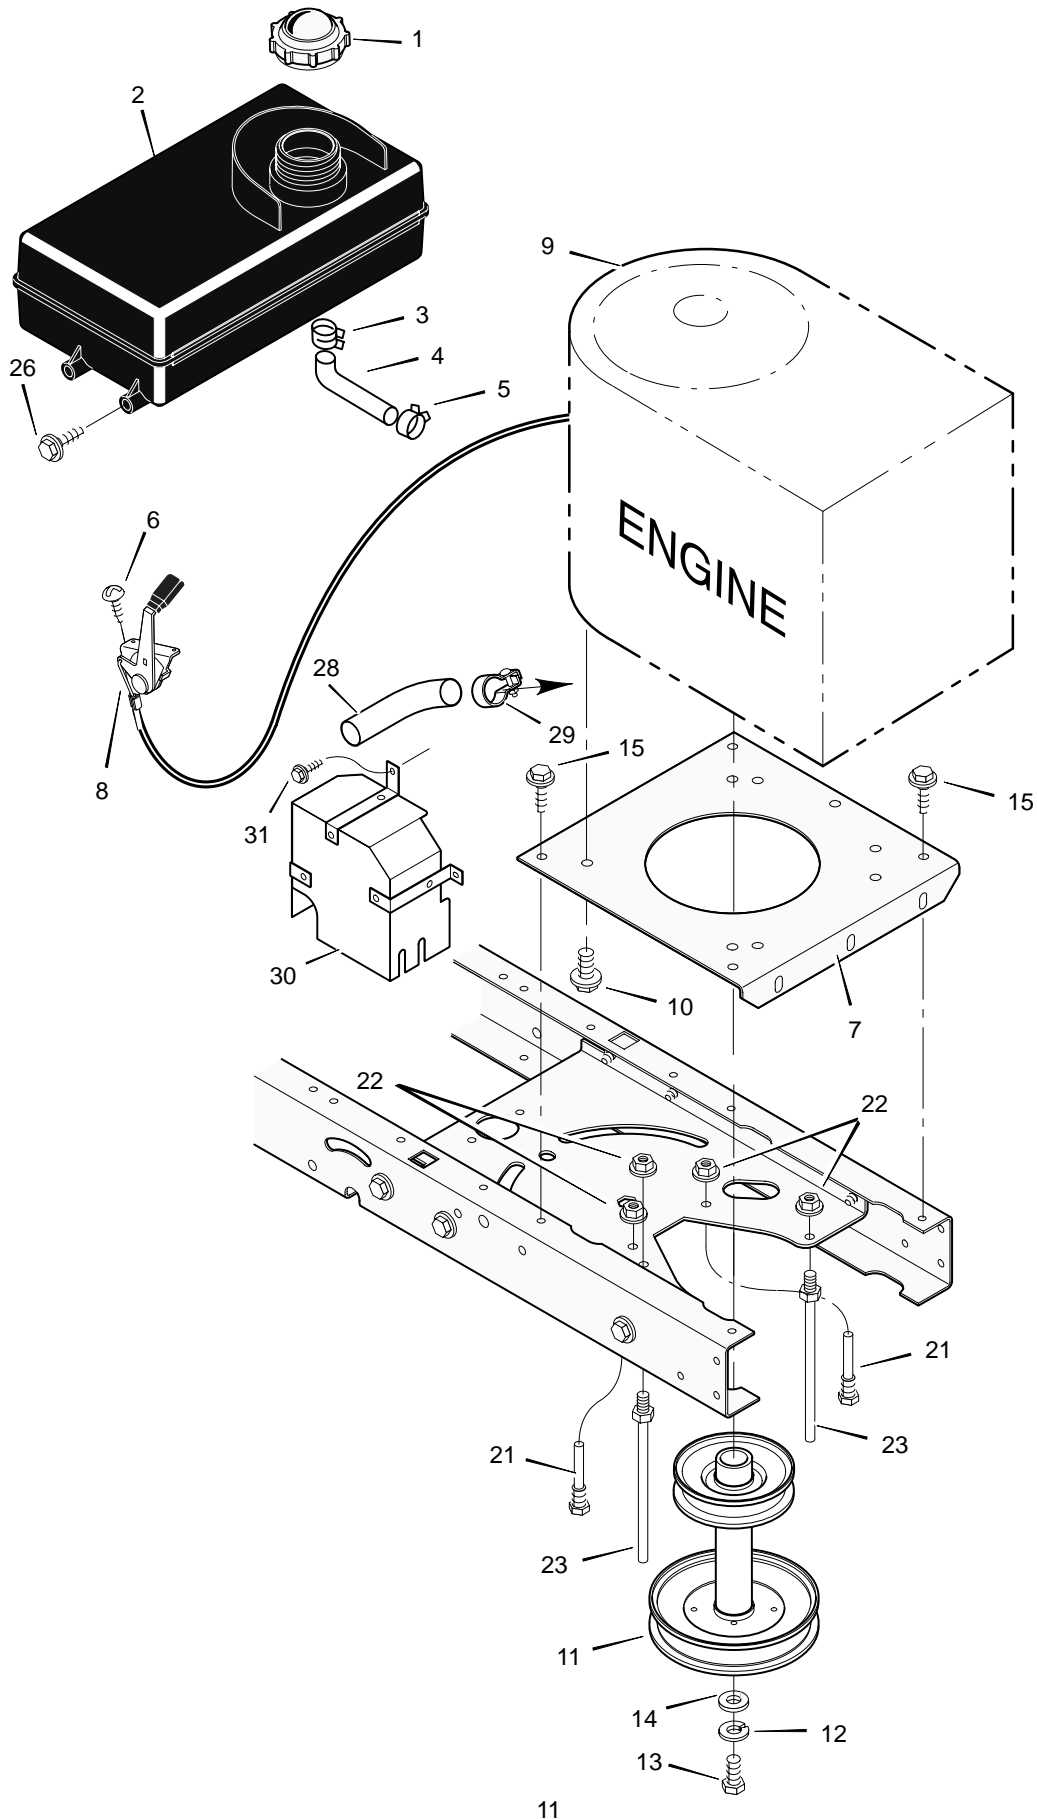

Key No.	Description	Part No.	Key No.	Description	Part No.
1	Grip	92698	22	Washer	17x168
2	Handle, PTO	94157 Z	23	Washer	17x57
3	Pad, Switch	94022 Z	24	Pin, Hair	31x4
4	Bolt	25x3	25	Washer	17x91
5	Grip	92697	26	Bolt, Carriage	2x85
6	Spring	166x40	27	Lever Assembly, Lift	690363E700
7	Washer	17x103	30	Pin	94067
8	Handle, Lift	690533	31	Bracket, Rear Suspension	94055E700
9	Lever, PTO	94017 Z	32	Spacer, Lifter	690151
10	Bolt, Shoulder	9x39	33	Bolt, Shoulder	9x53
11	Pin, Cotter	30x20	34	Bracket, Pivot	94015E700
13	Link, PTO	94004 Z	36	Washer	17x191
14	Nut, Flange	15x84	37	Nut, Flange	15x84
15	Screw	26x249	38	Spring	165x131
16	Spring	166x39	39	Nut, Flange	15x68
17	Bracket, PTO	94018E700	40	Bracket, PTO	94005E700
18	Spring	165x119	41	Hanger, Left Deck	94027E700
19	Crank, PTO	690394E700	42	Hanger, Right Deck	94026E700
20	Link, Lift	690212E700	43	Rod, Hanger	94158Z
21	Link, Lift Handle	690122E700	44	Bracket, Suspension	94058E700

* Includes Key No. 17, 18, 30, 31, 32, 33, 45, 46, 47 and 51.

MODEL 40564x51D

REPAIR PARTS ENGINE MOUNT

MODEL 40564x51D

REPAIR PARTS ENGINE MOUNT

Key No.	Description	Part No.
1	Fuel Cap	92317
2	Fuel Tank	94073
3	Hose Clamp	95197
4	Fuel Line	23717
5	Hose Clamp	95197
6	Screw	26x201
7	Plate, Engine	94006E700
8	Throttle Control	91989
9	Engine	—
10	Bolt, Engine Mount	25x7
11	Stack Pulley Assembly	690440 Z
12	Lockwasher	19x35
13	Bolt, Hex	1x140
14	Washer	17x170
15	Screw	26x249
21	Guide, Belt	93349
22	Nut, Flange	15x79Z
23	Guide, Belt	94066
26	Screw	26x253
28	Pipe, Exhaust	92855
29	Clamp	92558
30	Shield, Heat	92550
31	Screw	26x263