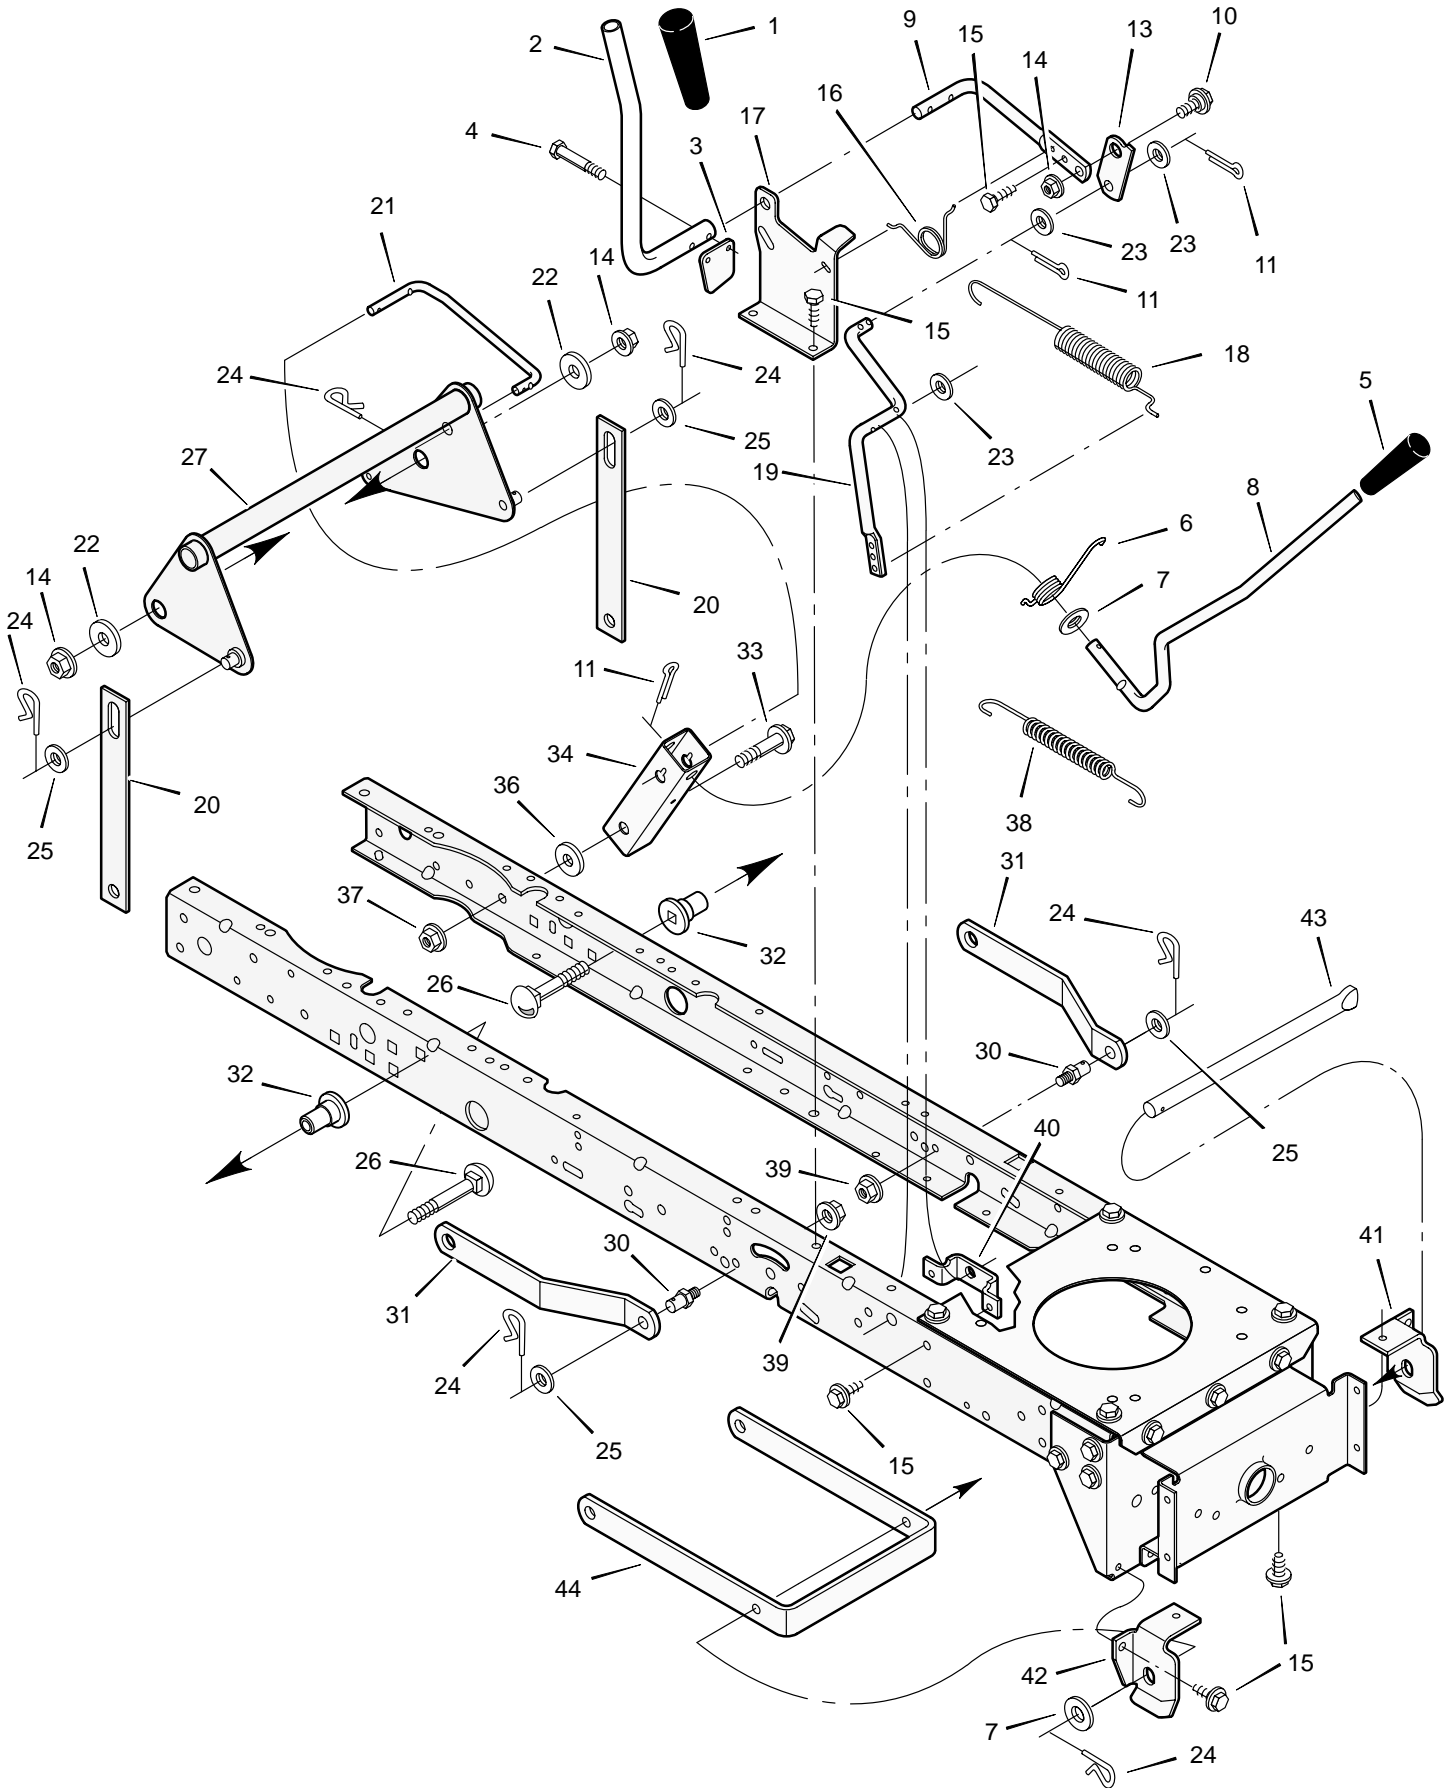

MODEL 40564x51D

REPAIR PARTS MOWER HOUSING SUSPENSION

MODEL 40564x51D

REPAIR PARTS MOWER HOUSING SUSPENSION

Key No.	Description	Part No.	Key No.	Description	Part No.
1	Grip	92698	22	Washer	17x168
2	Handle, PTO	94157 Z	23	Washer	17x57
3	Pad, Switch	94022 Z	24	Pin, Hair	31x4
4	Bolt	25x3	25	Washer	17x91
5	Grip	92697	26	Bolt, Carriage	2x85
6	Spring	166x40	27	Lever Assembly, Lift	690363E700
7	Washer	17x103	30	Pin	94067
8	Handle, Lift	690533	31	Bracket, Rear Suspension	94055E700
9	Lever, PTO	94017 Z	32	Spacer, Lifter	690151
10	Bolt, Shoulder	9x39	33	Bolt, Shoulder	9x53
11	Pin, Cotter	30x20	34	Bracket, Pivot	94015E700
13	Link, PTO	94004 Z	36	Washer	17x191
14	Nut, Flange	15x84	37	Nut, Flange	15x84
15	Screw	26x249	38	Spring	165x131
16	Spring	166x39	39	Nut, Flange	15x68
17	Bracket, PTO	94018E700	40	Bracket, PTO	94005E700
18	Spring	165x119	41	Hanger, Left Deck	94027E700
19	Crank, PTO	690394E700	42	Hanger, Right Deck	94026E700
20	Link, Lift	690212E700	43	Rod, Hanger	94158Z
21	Link, Lift Handle	690122E700	44	Bracket, Suspension	94058E700