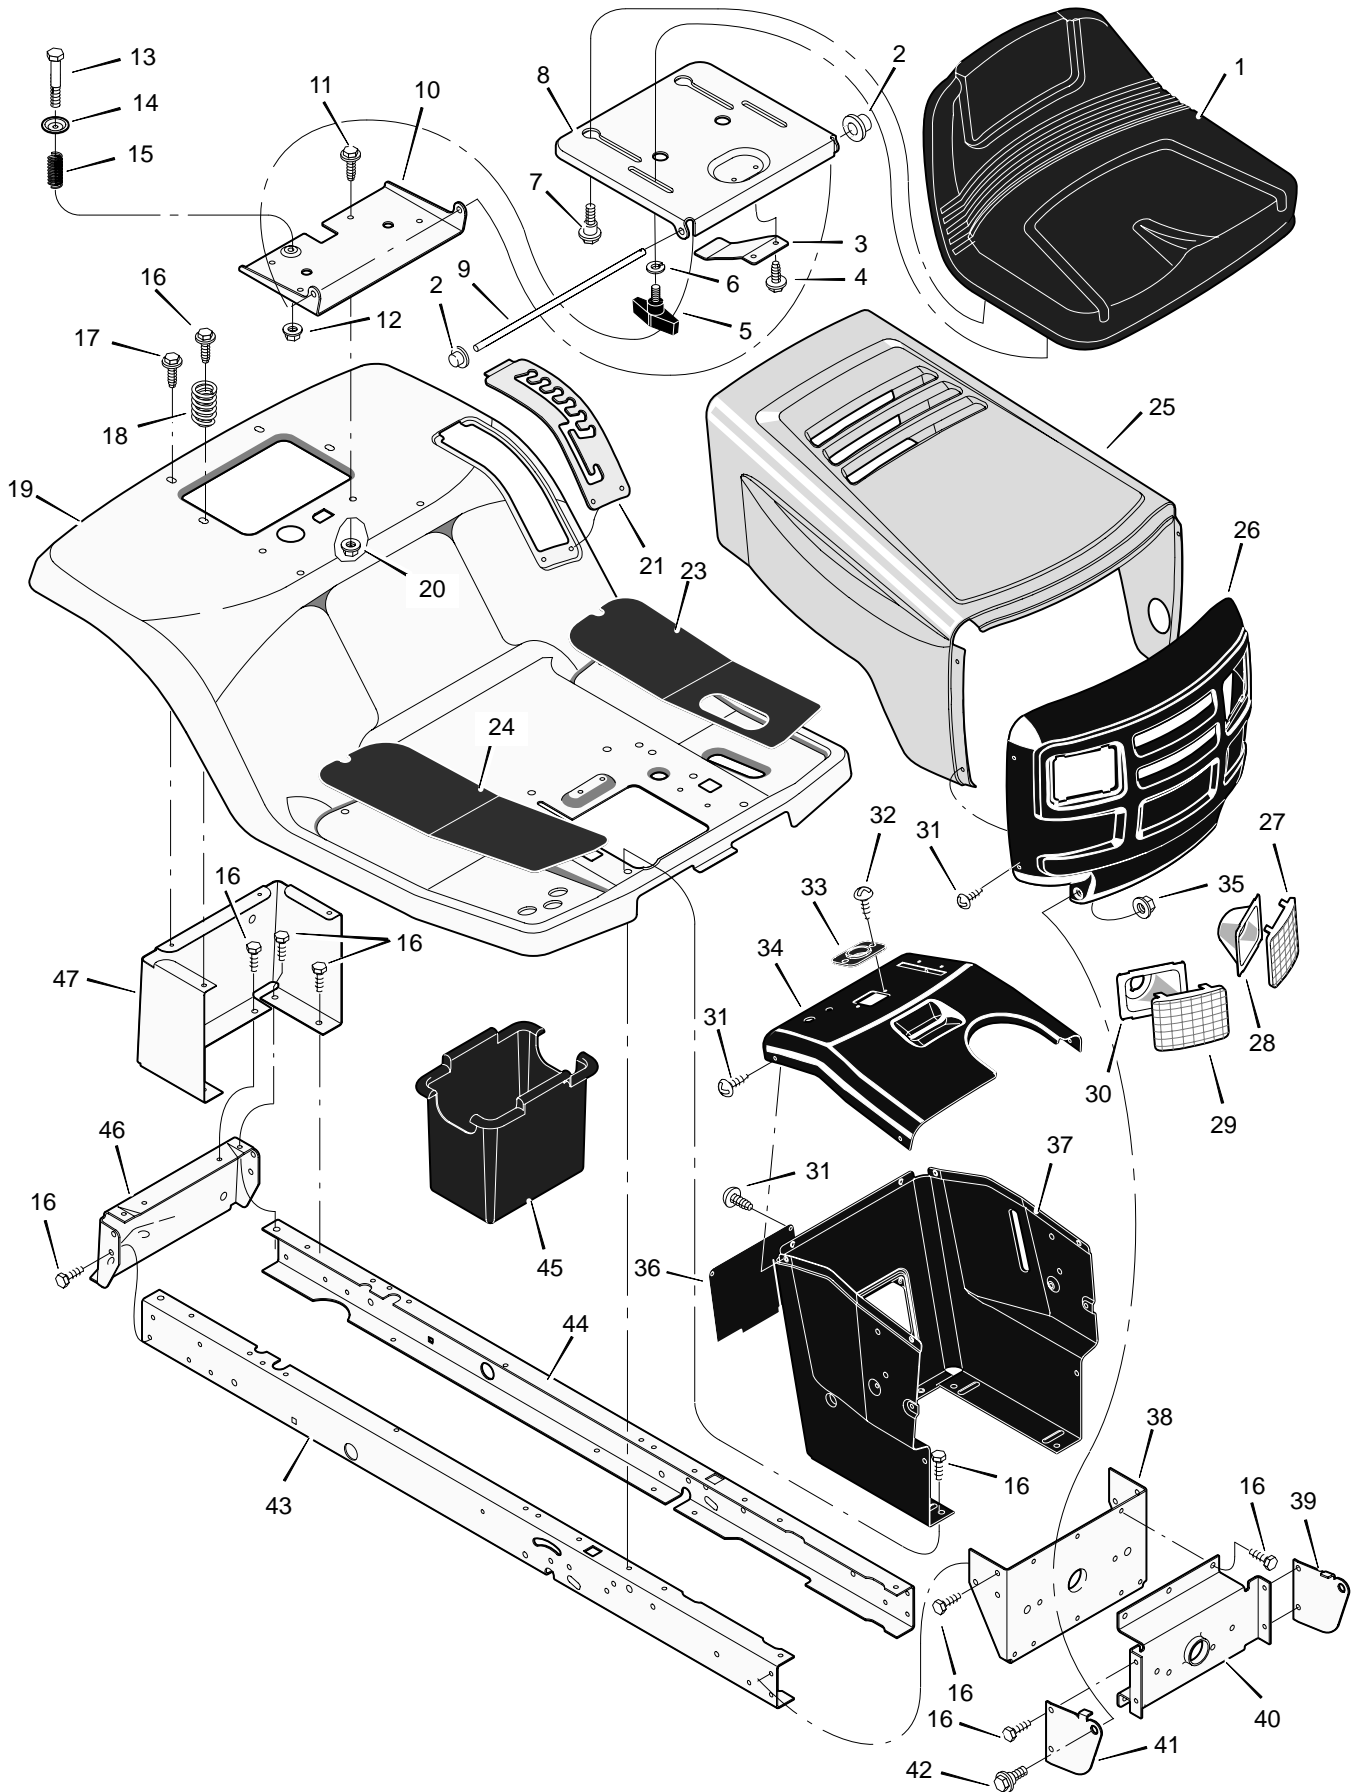

MODEL 40564x51D

REPAIR PARTS CHASSIS & HOOD

MODEL 40564x51D

REPAIR PARTS CHASSIS & HOOD

Key No.	Description	Part No.	Key No.	Description	Part No.
1	Seat	90566	26	Grille	94079E700
2	Cap, Push On	28x23	27	Lens, Left	94081
3	Spring	94057	28	Bezel, Left	94077Z
4	Screw	26x229	29	Lens, Right	94080
5	Bolt, Wing	1001054	30	Bezel, Right	94076Z
6	Washer	17x47Z	31	Screw	26x270
7	Bolt, Shoulder	9x56	32	Screw	26x238
8	Support, Seat	94154E700	33	Bearing, Steering	94075
9	Rod, Pivot	94156 Z	34	Dash	94074E700
10	Bracket, Pivot	94153E700	35	Nut	15x84
11	Bolt	1x45	36	Panel, Access	93007E700
12	Nut	15x89	37	Support, Dash	95318E700
13	Bolt, Shoulder	9x55	38	Bracket, Rear Hanger	94013E700
14	Washer	94155Z	39	Support, Left Grille	94083E700
15	Spring	164x31	40	Axle, Hanger	94007E700
16	Screw	26x249	41	Support, Right Grille	94082E700
17	Screw	26x263	42	Bolt, Shoulder	9x58
18	Spring	164x30	43	Frame, Right	1001124E700
19	Deck, Seat	95122E245	44	Frame, Left	1001123E700
20	Nut	15x88	45	Container, Battery	690424
21	Plate, Index	94829E700	46	Plate, Hitch	1001002E700
23	Mat, Left	94999	47	Panel, Rear	690434E700
24	Mat, Right	94998	—	Instruction Book & Parts List	F-010744L
25	Hood	690608E245			