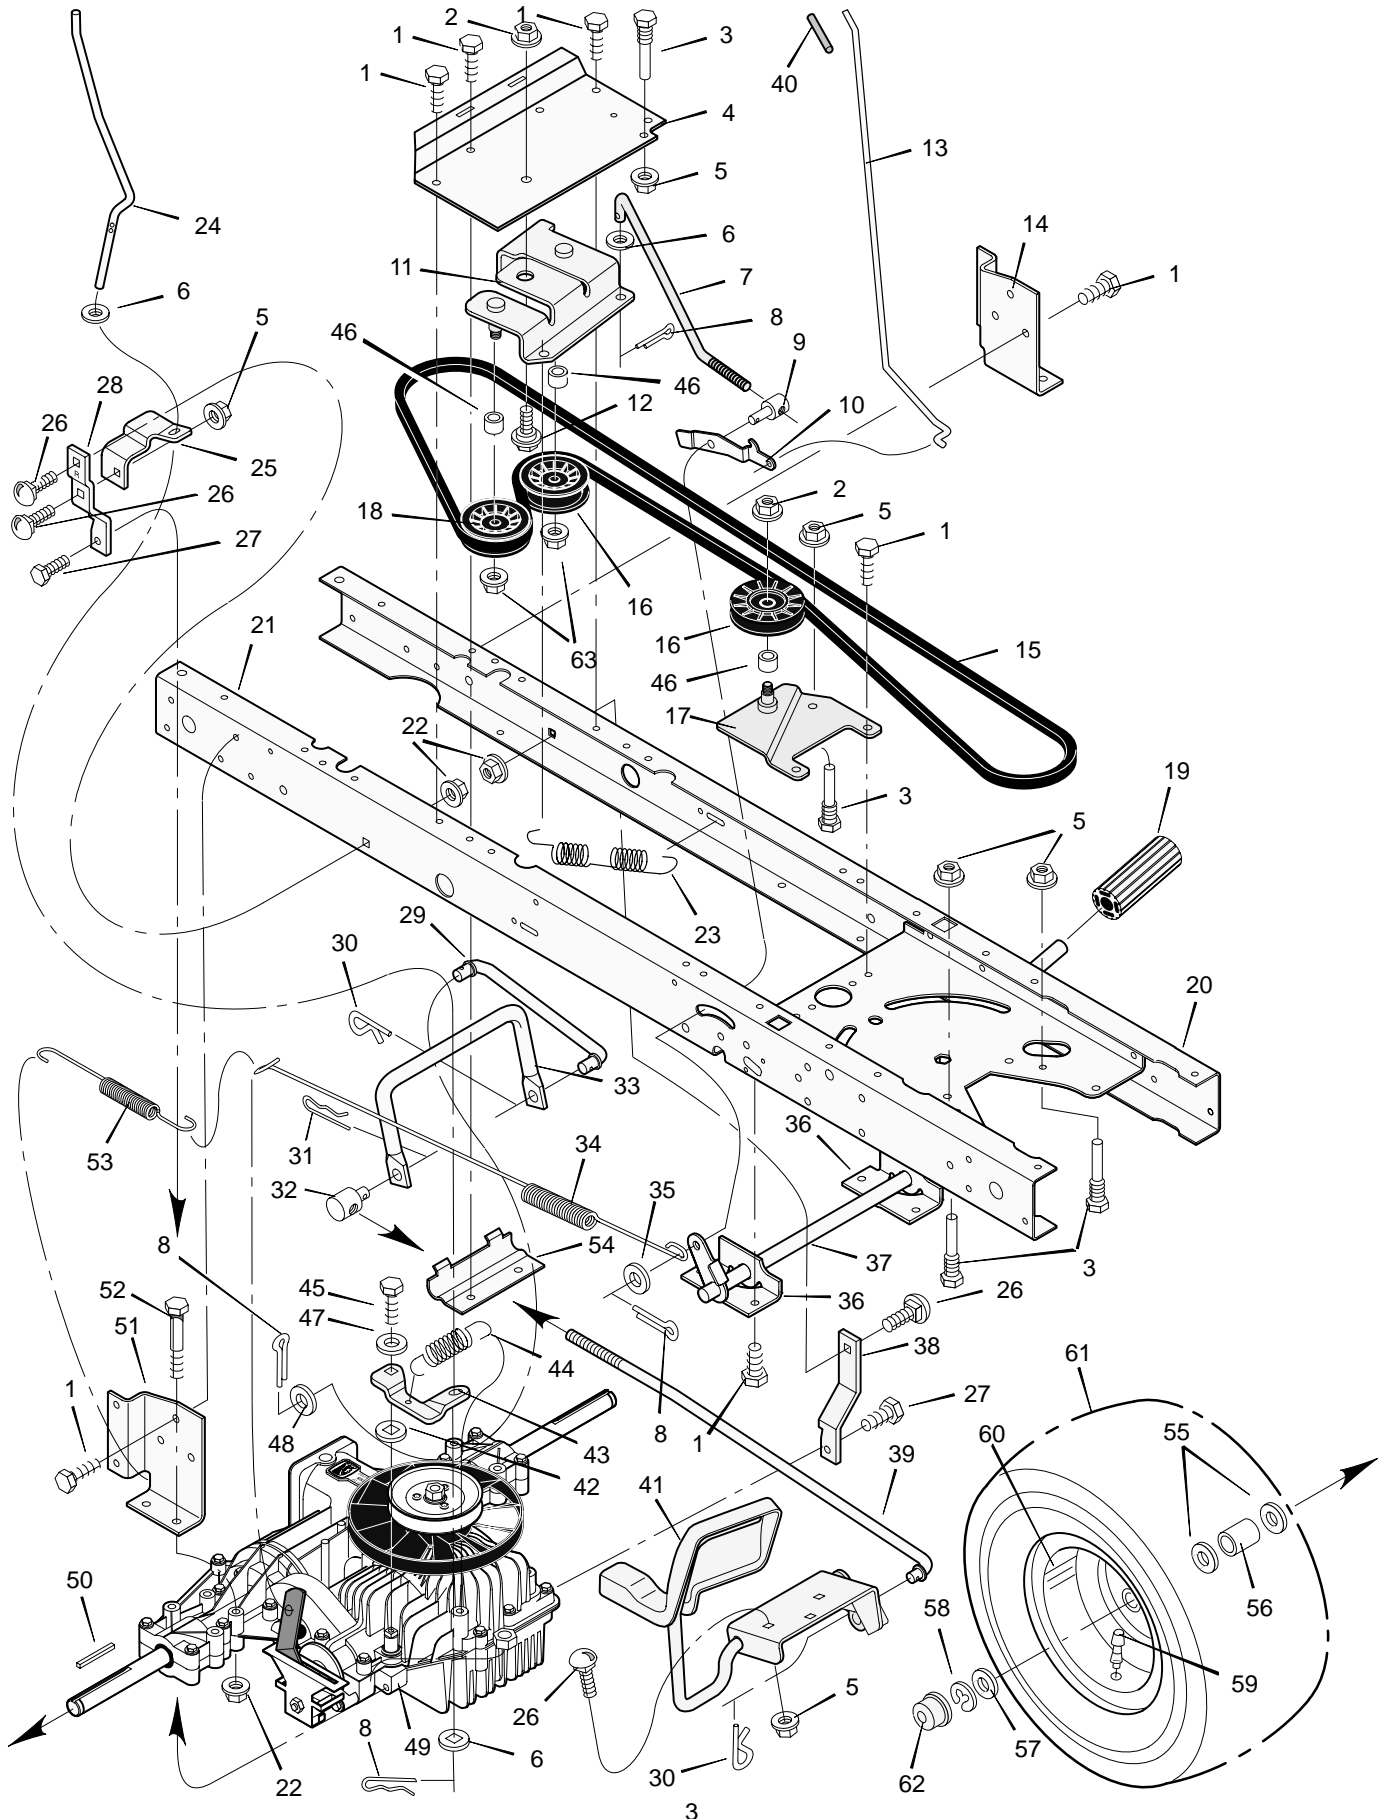

MODEL 40564x51D

REPAIR PARTS MOTION DRIVE

MODEL 40564x51D

REPAIR PARTS MOTION DRIVE

Key No.	Description	Part No.	Key No.	Description	Part No.
1	Screw	26x249	33	Rod, Yoke	94425E700
2	Nut, Flange	15x84	34	Spring, Extension	165x115
3	Guide, Belt	93349	35	Washer	17x169
4	Bracket, Idler	94431E700	36	Bracket, Pivot	1001117E700
5	Locknut	15x79	37	Lever, Clutch/Brake	94038E700
6	Washer	17x47 Z	38	Strap, Left Torque	94433E700
7	Rod, Clutch	94417 Z	39	Rod, Front Control	95226 Z
8	Pin, Cotter	30x20	40	Grip	91079
9	Adjuster	94815	41	Pedal, Speed Control	95121E700
10	Latch, Parking Brake	94045 Z	42	Washer	17x148
11	Bracket Assembly, Idler	94411 Z	43	Arm, Disconnect	94430 Z
12	Bolt, Shoulder	9x39	44	Spring	165x112
13	Rod, Parking Brake	95005 Z	45	Bolt	6x105
14	Bracket, Transaxle	94008E700	46	Spacer	690369
15	Belt	37x61	47	Washer	17x38
16	Pulley, Idler	690409	48	Washer	17x169
17	Arm Assembly, Idler	94409 Z	49	Transaxle * *	* *
18	Pulley, Idler	690410	50	Key, Square	21553
19	Pedal	21544	51	Bracket, Transaxle	94008E700
20	Frame, Left	1001123E700	52	Bolt	1x155
21	Frame, Right	1001124E700	53	Spring, Extension	165x92
22	Nut, Flange	15x88	54	Clamp, Transaxle	94434E700
23	Spring, Extension	165x142	55	Washer	17x160
24	Rod, Disconnect	94428 Z	56	Spacer	690554 Z
25	Bracket, Disconnect	94429E700	57	Washer	17x195
26	Bolt, Carriage	2x53	58	E-Ring	11x3
27	Screw	26x216	59	Valve Stem	24373
28	Strap, Right Torque	94432E700	60	Wheel & Tire Assembly	92294-601
29	Rod, Link	94426 Z	61	Tire *	24375
30	Pin, Hair	31x4	—	Tube	407049
31	Pin, Hair	31x6	62	Cap, Hub	94618
32	Nut, Adjuster	92132			