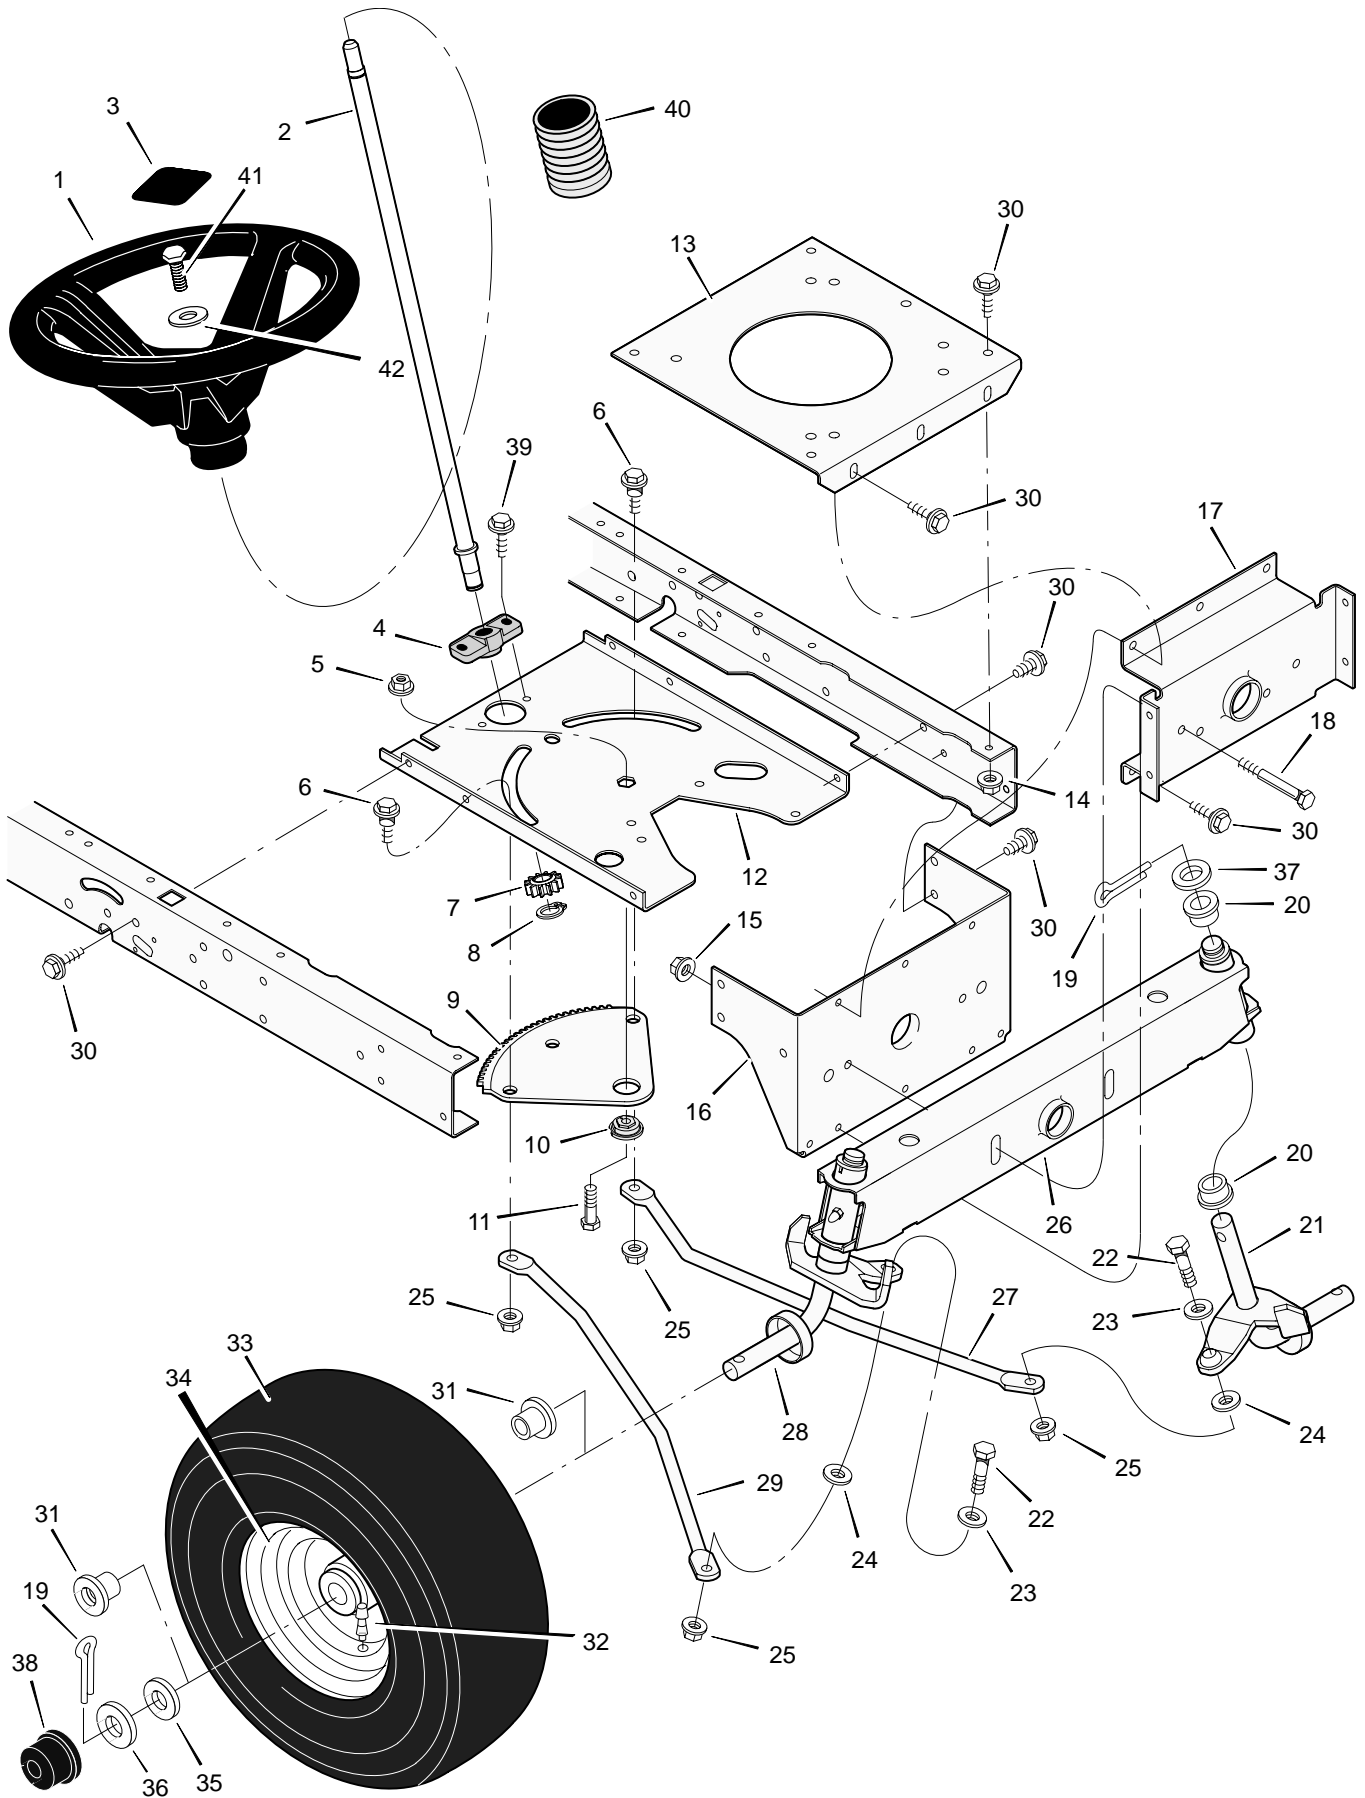

MODEL 40564x51D

REPAIR PARTS STEERING

MODEL 40564x51D

REPAIR PARTS STEERING

Key No.	Description	Part No.	Key No.	Description	Part No.
1	Wheel, Steering	95336	23	Washer	17x104
2	Post, Steering	690625	24	Washer	17x53 Z
3	Insert, Steering Wheel	95338	25	Nut, Flange	15x84
4	Bearing	94124	26	Axle Assembly	690210E700
5	Nut, Flange	15x111	27	Drag Link, Left	95329E700
6	Bolt, Shoulder	9x57	28	Spindle Assembly, Right	94575E700
7	Gear, Pinion	690183E700	29	Drag Link, Right	95328E700
8	Ring, Snap	11x25	30	Screw	26x249
9	Gear, Sector	94121E700	31	Bearing, Wheel	91334
10	Bearing	94123	32	Stem, Valve	24373
11	Bolt	1x84	33	Tire *	24380
12	Plate, Steering	1001121E700	—	Tube	407924
13	Plate, Engine	94006E700	34	Wheel and Tire Assembly	94581-601
14	Nut, Flange	15x88	35	Washer	17x195
15	Nut, Flange	15x118	36	Washer	17x192
16	Bracket, Hanger	94013E700	37	Washer	17x113
17	Axle, Hanger	94007E700	38	Hub Cap	94618
18	Bolt	1x146	39	Screw	26x267
19	Pin, Cotter	30x49	40	Bellows	92059
20	Bearing	690150	41	Bolt	25x3
21	Spindle Assembly, Left	94576E700	42	Washer	17x146
22	Bolt	1x111			

* When you order a tire, make sure to give the brand name of the tire so that the tread pattern on the tire will match.