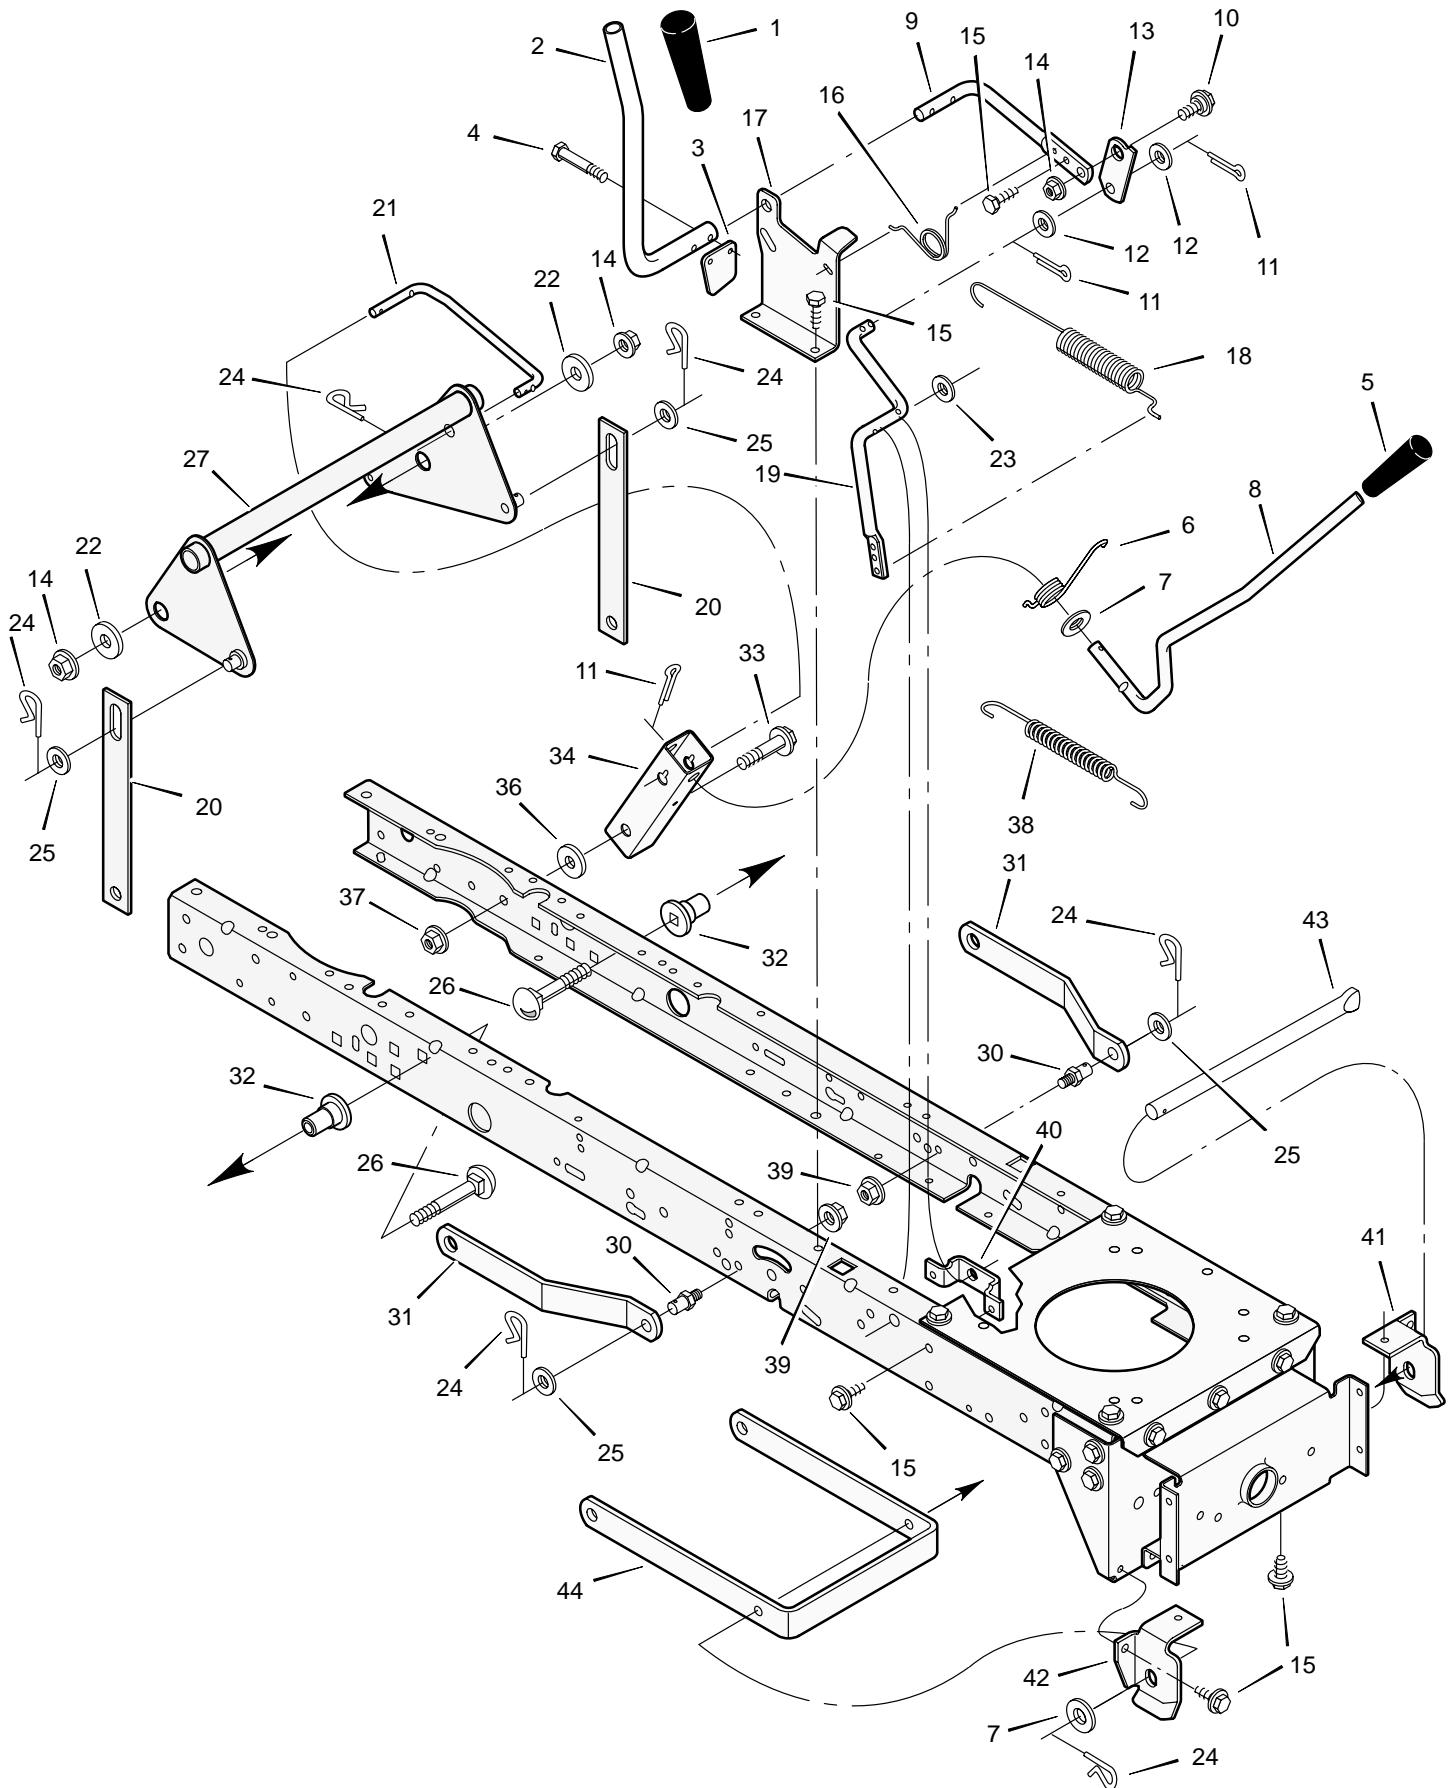

MODEL 40564x88B (VRO 4015HX)

REPAIR PARTS MOWER HOUSING SUSPENSION

MODEL 40564x88B (VRO 4015HX)

**REPAIR PARTS
MOWER HOUSING SUSPENSION**

Key No.	Description	Part No.	Key No.	Description	Part No.
1	Grip	92698	22	Washer	17x168
2	Handle, PTO	94157 Z	23	Washer	17x57
3	Pad, Switch	94022 Z	24	Pin, Hair	31x4
4	Bolt	25x3	25	Washer	17x91 Z
5	Grip	92697	26	Bolt, Carriage	2x85
6	Spring	166x40	27	Lever Assembly, Lift	690363E700
7	Washer	17x103	30	Pin	94067
8	Handle, Lift	690533	31	Bracket, Rear Suspension	94055E700
9	Lever, PTO	94017 Z	32	Spacer, Lifter	690151
10	Bolt, Shoulder	9x39	33	Bolt, Shoulder	9x53
11	Pin, Cotter	30x20	34	Bracket, Pivot	94015E700
12	Washer	17x102	36	Washer	17x191
13	Link, PTO	94004 Z	37	Nut, Flange	15x84
14	Nut, Flange	15x84	38	Spring	165x131
15	Screw	26x249	39	Nut, Flange	15x68
16	Spring	166x39	40	Bracket, PTO	94005E700
17	Bracket, PTO	94018E700	41	Hanger, Left Deck	94027E700
18	Spring	165x119	42	Hanger, Right Deck	94026E700
19	Crank, PTO	690394E700	43	Rod, Hanger	94158Z
20	Link, Lift	690212E700	44	Bracket, Suspension	94058E700
21	Link, Lift Handle	690122E700