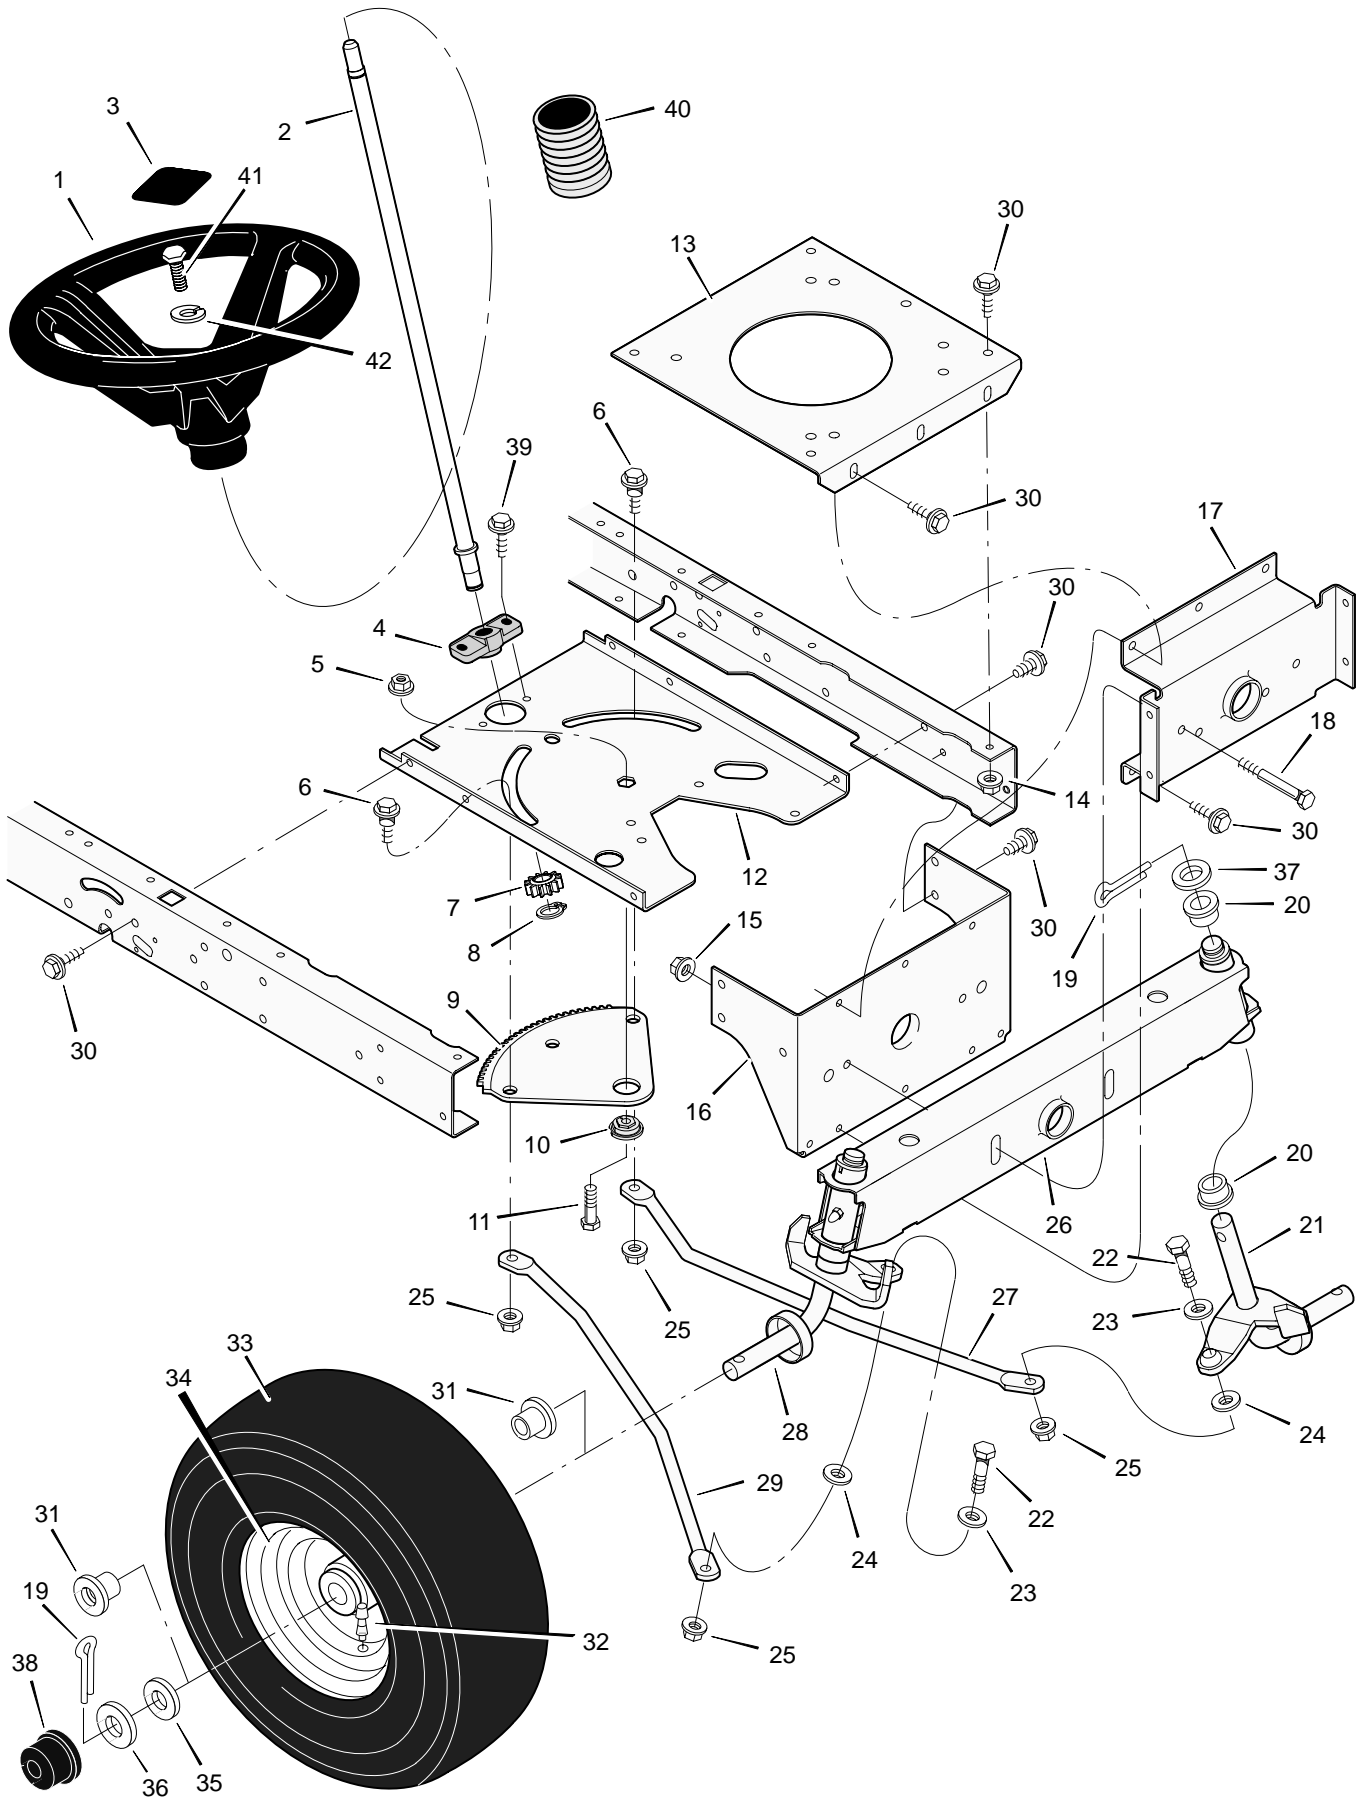

MODEL 40564x88B (VRO 4015HX)

REPAIR PARTS STEERING

MODEL 40564x88B (VRO 4015HX)

REPAIR PARTS STEERING

Key No.	Description	Part No.	Key No.	Description	Part No.
1	Wheel, Steering	95185	23	Washer	17x104
2	Post, Steering	690625	24	Washer	17x53 Z
3	Insert, Steering Wheel	711326	25	Nut, Flange	15x84
4	Bearing	94124	26	Axle Assembly	690210E700
5	Nut, Flange	15x113	27	Drag Link, Left	95329E700
6	Bolt, Shoulder	9x57	28	Spindle Assembly, Right	94575E700
7	Gear, Pinion	690183E700	29	Drag Link, Right	95328E700
8	Ring, Snap	11x25	30	Screw	26x249
9	Gear, Sector	94121E700	31	Bearing, Wheel	91334
10	Bearing	94123	32	Stem, Valve	24373
11	Bolt	1x84	33	Tire *	24380
12	Plate, Steering	690551E700	—	Tube	407924
13	Plate, Engine	94006E700	34	Wheel and Tire Assembly	94581-601
14	Nut, Flange	15x88	35	Washer	17x195
15	Nut, Flange	15x118	36	Washer	17x192
16	Bracket, Hanger	94013E700	37	Washer	17x113
17	Axle, Hanger	94007E700	38	Hub Cap	94618
18	Bolt	1x146	39	Screw	26x267
19	Pin, Cotter	30x49	40	Bellows	92059
20	Bearing	690150	41	Bolt	25x3
21	Spindle Assembly, Left	94576E700	42	Lockwasher	17x146
22	Bolt	1x111			

* When you order a tire, make sure to give the brand name of the tire so that the tread pattern on the tire will match.