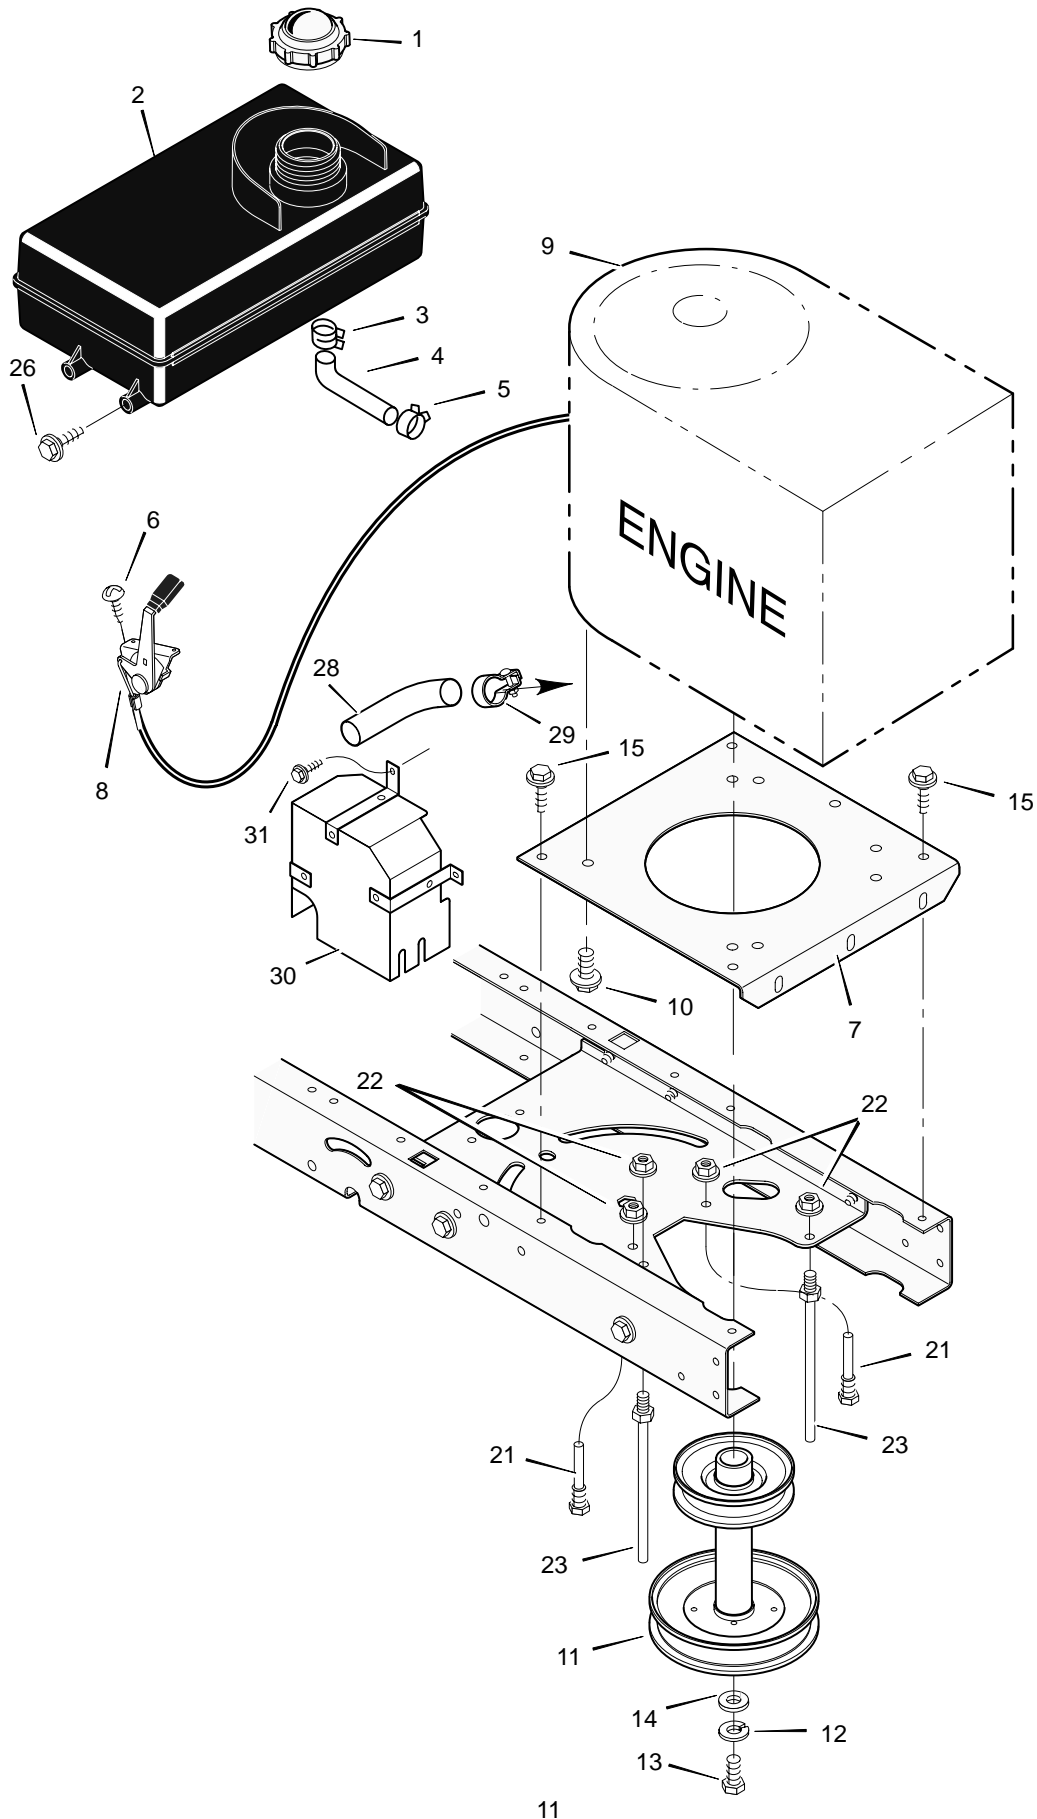

* Includes Key No. 17, 18, 30, 31, 32, 33, 45, 46, 47 and 51.

MODEL 40564x88B (VRO 4015HX)

REPAIR PARTS ENGINE MOUNT

MODEL 40564x88B (VRO 4015HX)

REPAIR PARTS ENGINE MOUNT

Key No.	Description	Part No.
1	Fuel Cap	92317
2	Fuel Tank	94073
3	Hose Clamp	95197
4	Fuel Line	23717
5	Hose Clamp	95197
6	Screw	26x201
7	Plate, Engine	94006E700
8	Throttle Control	91989
9	Engine	—
10	Bolt, Engine Mount	25x7
11	Stack Pulley Assembly	690440 Z
12	Lockwasher	19x35
13	Bolt, Hex	1x140
14	Washer	17x170
15	Screw	26x249
21	Guide, Belt	93349
22	Nut, Flange	15x79Z
23	Guide, Belt	94066
26	Screw	26x253
28	Pipe, Exhaust	92855
29	Clamp	92558
30	Shield, Heat	92550
31	Screw	26x263