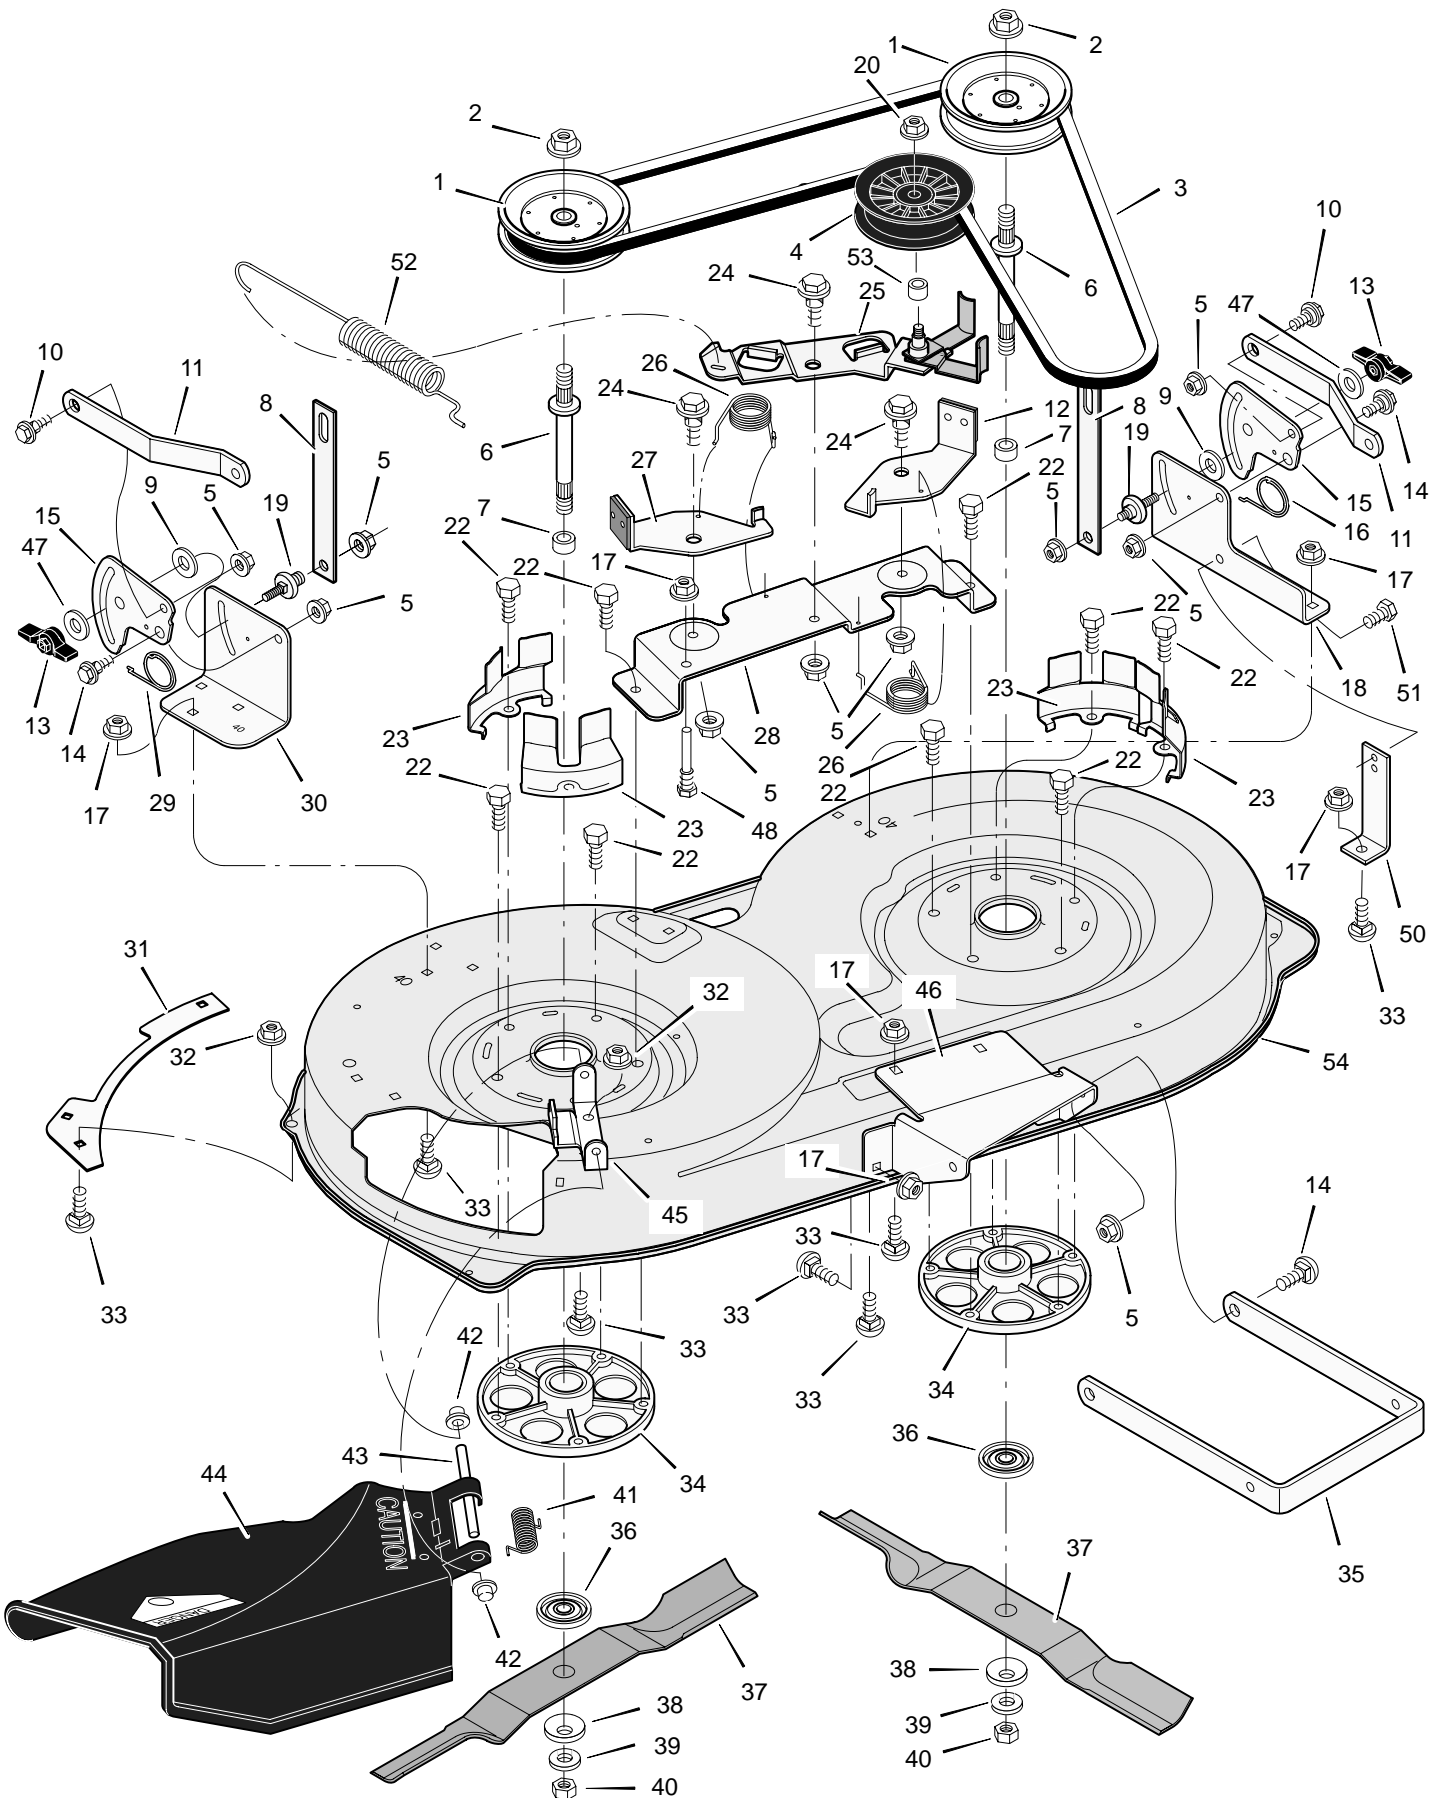

MODEL 40564x88B (VRO 4015HX)

REPAIR PARTS MOWER HOUSING

MODEL 40564x88B (VRO 4015HX)

REPAIR PARTS MOWER HOUSING

Key No.	Description	Part No.	Key No.	Description	Part No.
1	Pulley, Jackshaft	92851	29	Spring	166x42
2	Nut, Hex	15x121	30	Bracket, Right Suspension	94142E700
3	Belt, Mower Drive	37x62	31	Plate	91770E700
4	Pulley, Idler	690387	32	Nut, Flange	15x88
5	Nut, Flange	15x84	33	Bolt, Carriage	2x53
6	Jackshaft	94129	34	Mandrel	690222
7	Spacer	94130	35	Bracket, Suspension	94058E700
8	Link, Lift	690212E700	36	Adapter, Blade	92466
9	Pad, Friction	94137	37	Blade	92002E701
10	Bolt, Shoulder	9x52	38	Washer	17x166
11	Bracket, Suspension	94055E700	39	Washer	17x165
12	Pad Assembly, Left Brake	94049E700	40	Nut	15x100
13	Knob	94068	41	Spring	166x4
14	Bolt, Shoulder	9x51	42	Cap, Push On	28x23
15	Plate, Suspension	94128E700	43	Rod, Pivot	94957 Z
16	Spring	166x43	44	Deflector Assembly	94707
17	Nut, Flange	15x79	45	Bracket, Deflector	94956E700
18	Bracket, Left Suspension	94143E700	46	Bracket, Front Hanger	94144E700
19	Pin, Hanger	95194	47	Washer	17x45 Z
20	Nut, Flange	15x98	48	Guide, Belt	94781
22	Bolt	25x7	50	Bracket, Support	94681E700
23	Cover, Pulley	94051E700	51	Screw	26x249
24	Bolt, Shoulder	9x39	52	Spring, Extension	165x119
25	Arm, Idler	690408	53	Spacer	690369
26	Spring	166x41	54	Housing, Blade *	94141E700
27	Pad Assembly, Right Brake	94047E700	1-54	Complete Mower Housing Assembly	776001
28	Bracket Assembly, Brake	94145E700			

* Includes Key No. 17, 18, 30, 31, 32, 33, 45, 46, 47 and 51.