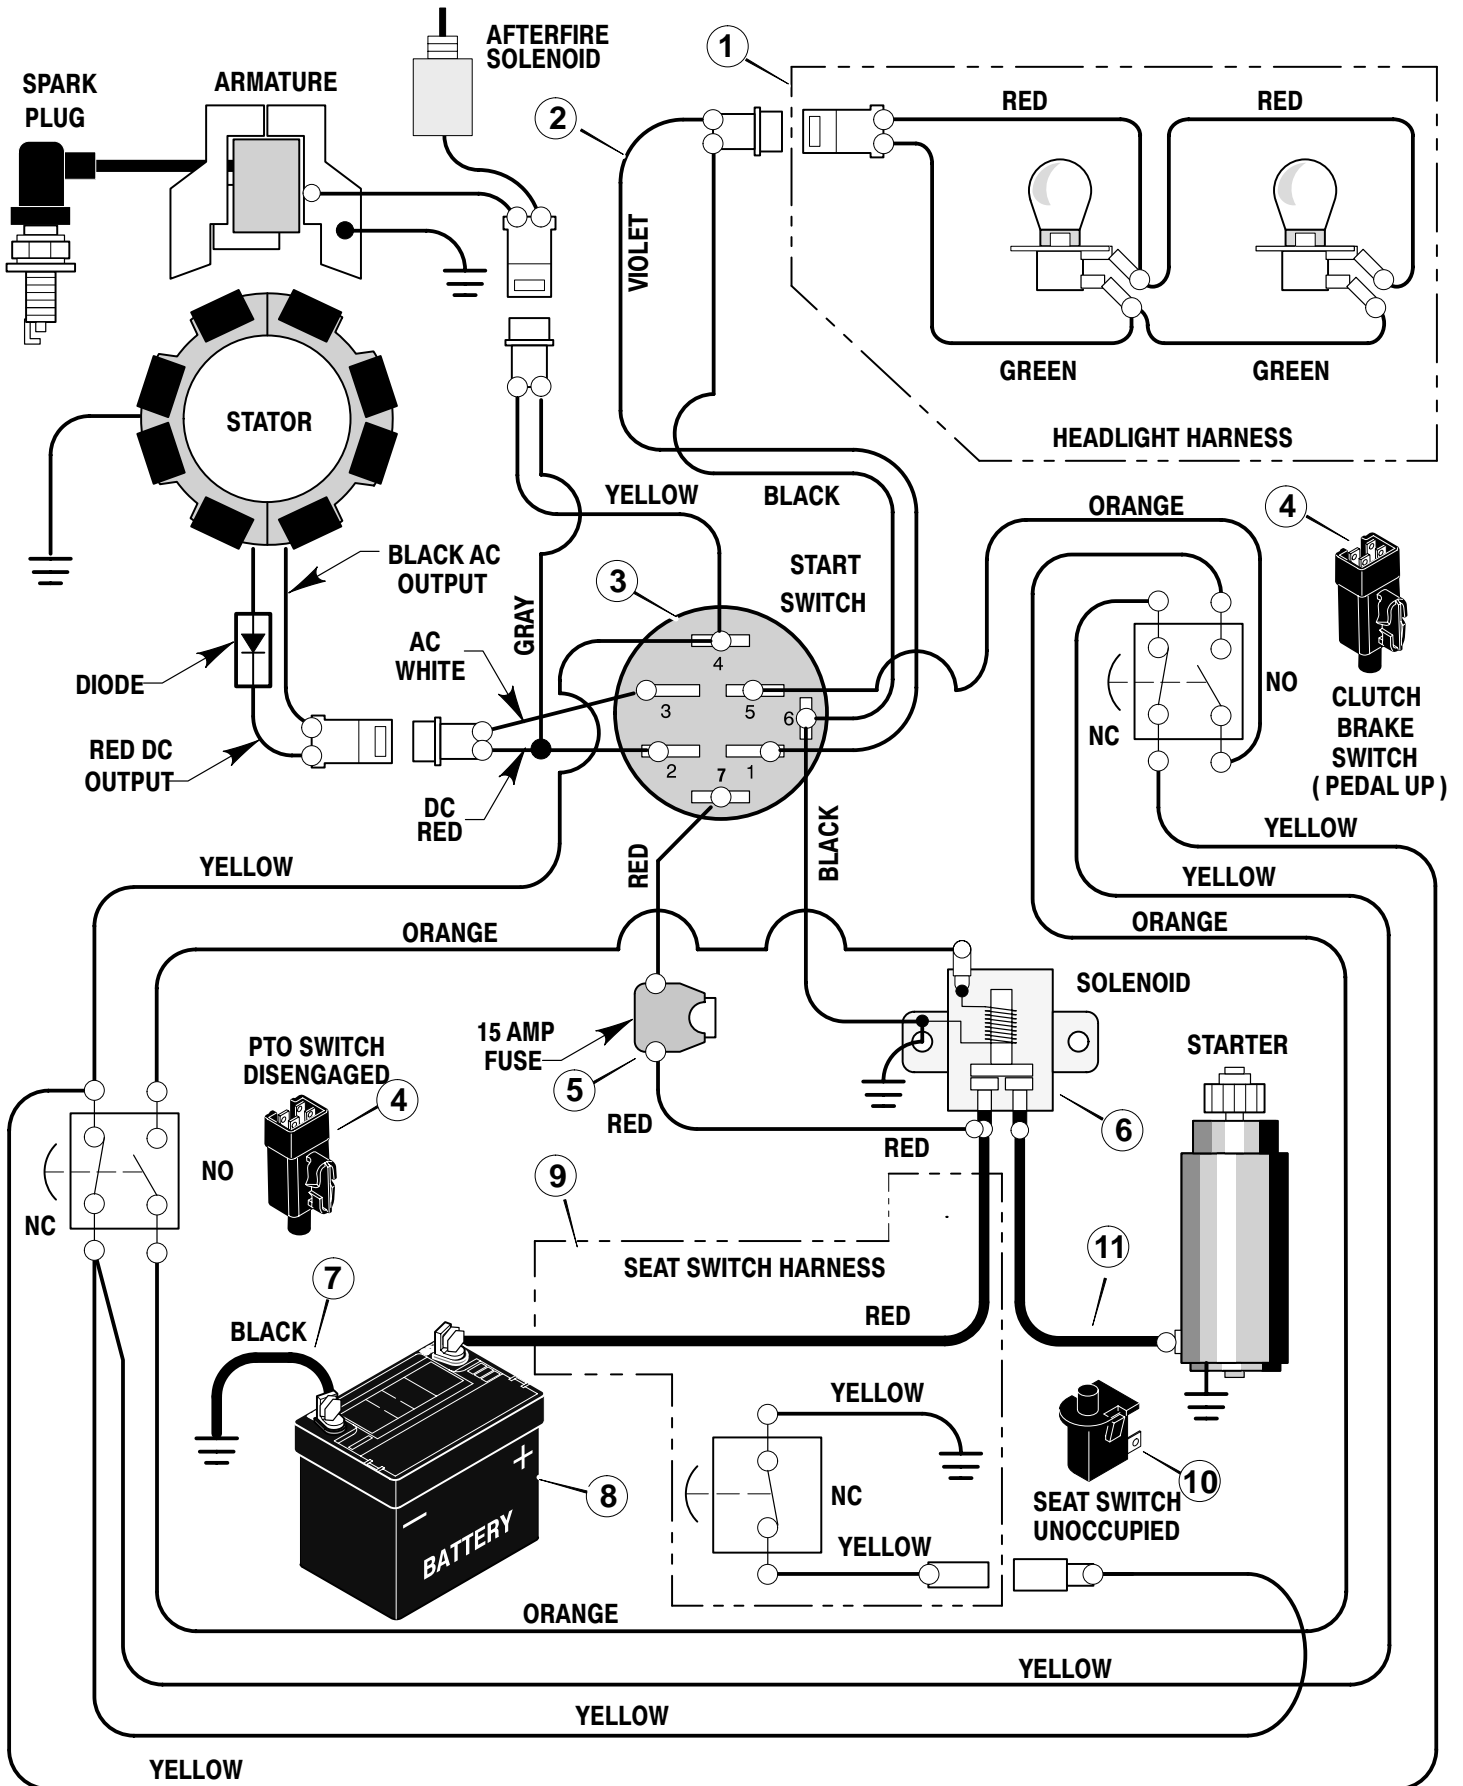

* Includes Key No. 17, 18, 30, 31, 32, 33, 45, 46, 47 and 51.

MODEL 40564x88B (VRO 4015HX)

REPAIR PARTS ENGINE MOUNT

MODEL 40564x88B (VRO 4015HX)

REPAIR PARTS ENGINE MOUNT

Key No.	Description	Part No.
1	Fuel Cap	92317
2	Fuel Tank	94073
3	Hose Clamp	95197
4	Fuel Line	23717
5	Hose Clamp	95197
6	Screw	26x201
7	Plate, Engine	94006E700
8	Throttle Control	91989
9	Engine	—
10	Bolt, Engine Mount	25x7
11	Stack Pulley Assembly	690440 Z
12	Lockwasher	19x35
13	Bolt, Hex	1x140
14	Washer	17x170
15	Screw	26x249
21	Guide, Belt	93349
22	Nut, Flange	15x79Z
23	Guide, Belt	94066
26	Screw	26x253
28	Pipe, Exhaust	92855
29	Clamp	92558
30	Shield, Heat	92550
31	Screw	26x263

MODEL 40564x88B (VRO 4015HX)

REPAIR PARTS ELECTRICAL SYSTEM

MODEL 40564x88B (VRO 4015HX)

REPAIR PARTS ELECTRICAL SYSTEM

Key No.	Description	Part No.
1	Harness, Light Wire	250x92
	Socket, Light	92372
	Bulb, Light	90084
2	Harness, Chassis Wire	250x87
3	Switch, Ignition	92556
	Key, Ignition	20729
	Nut, Hex	91489
	Cap, Ignition	91488
4	Switch, Limit	94136
5	Fuse	54212
	Holder, Fuse	407078
6	Solenoid	94613
	Screw, Mounting	26x229
	Locknut	15x116
7	Cable, Battery Ground	24x32
	Screw, Ground Cable	26x213
8	Battery	21075
	Bolt, Carriage	2x82
	Wingnut	14x79
	bOOT	54148
9	Harness, Seat Switch Wire	250x67
10	Switch, Seat Sensor	94159
11	Cable	24x31