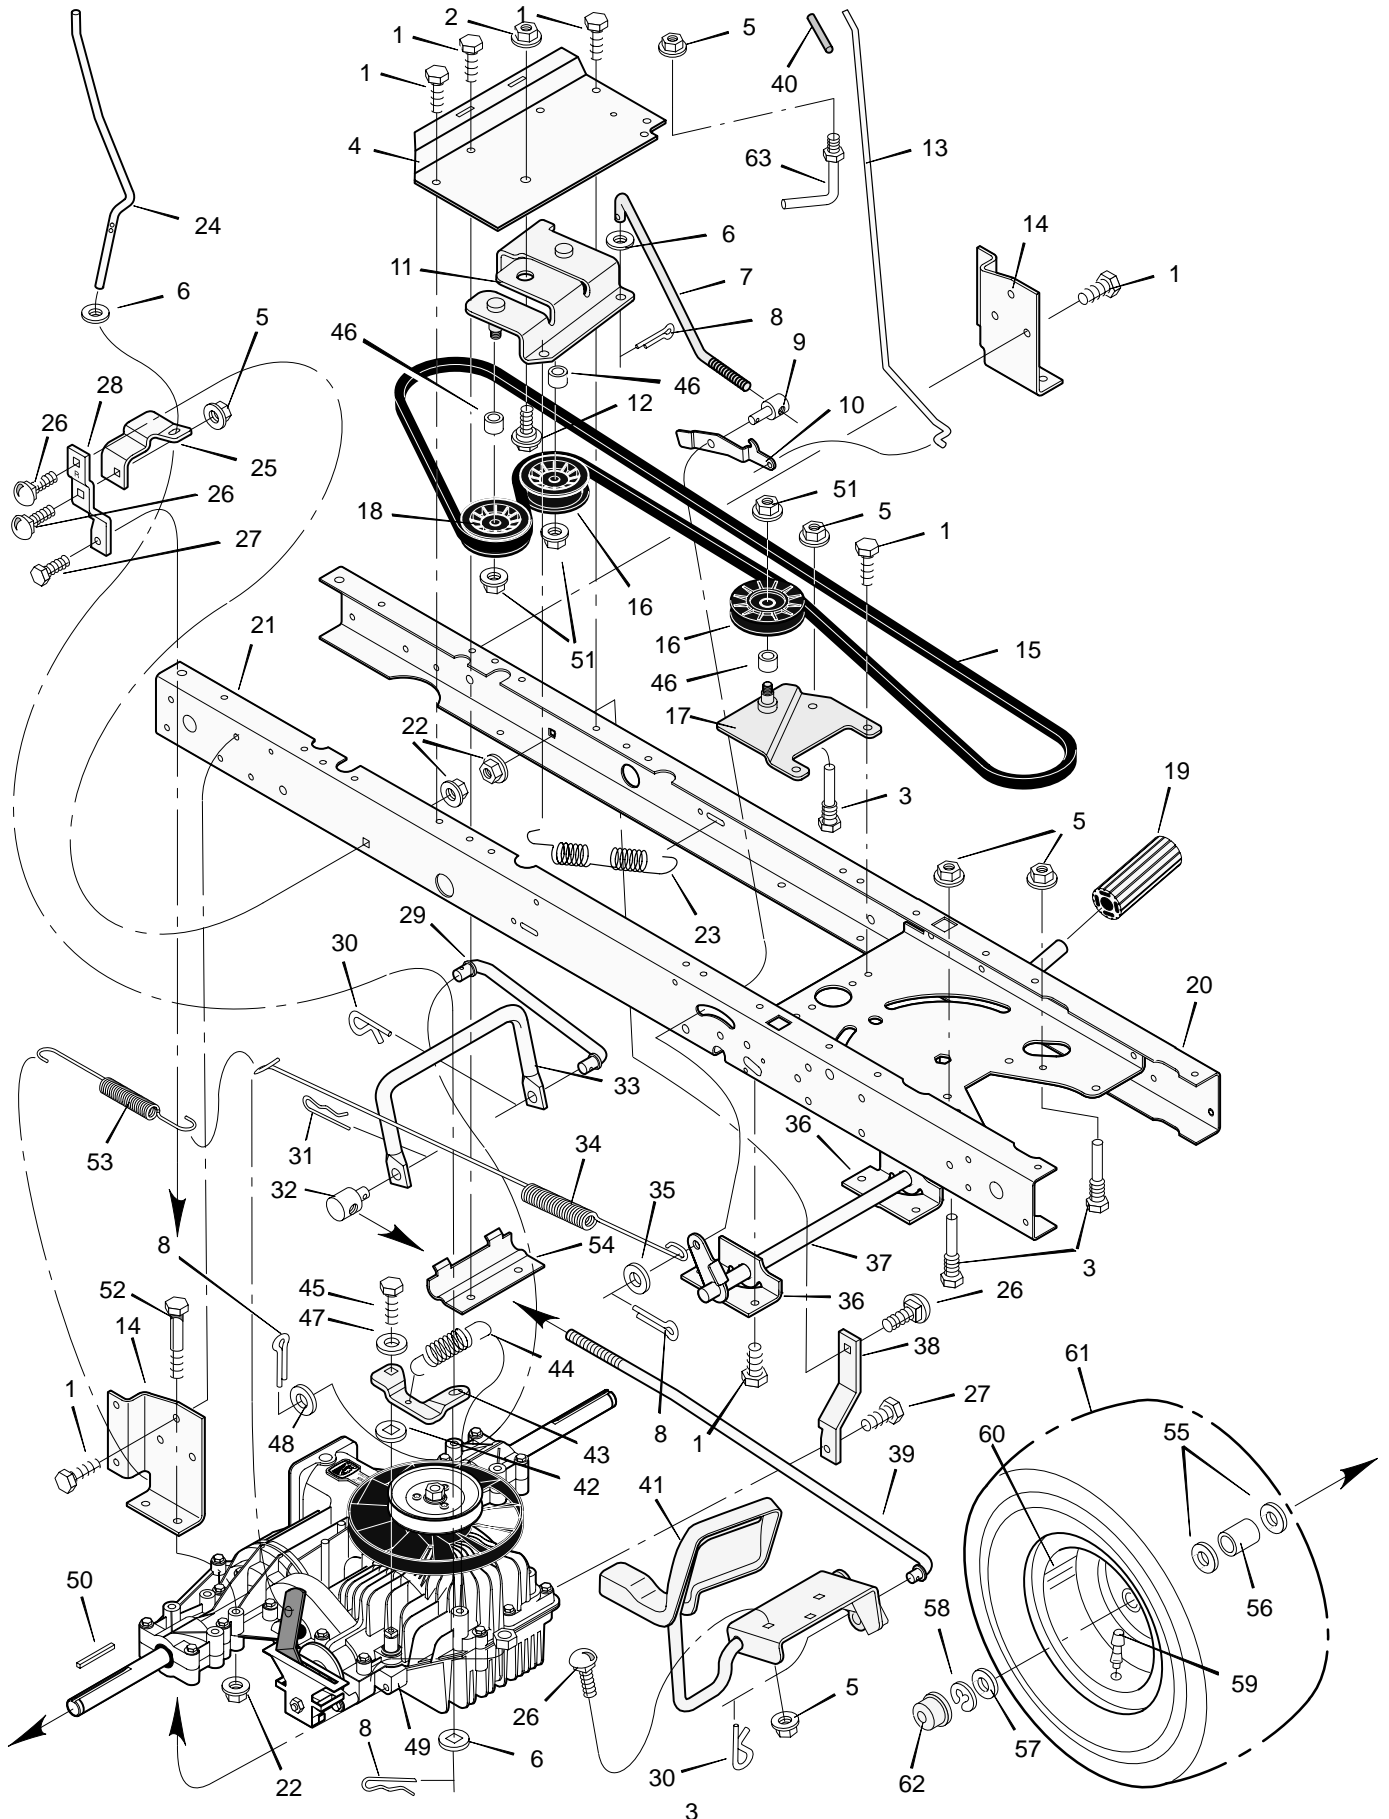

MODEL 40564x88B (VRO 4015HX)

REPAIR PARTS MOTION DRIVE

MODEL 40564x88B (VRO 4015HX)

REPAIR PARTS MOTION DRIVE

Key No.	Description	Part No.	Key No.	Description	Part No.
1	Screw	26x249	33	Rod, Yoke	94425E700
2	Nut, Flange	15x84	34	Spring, Extension	165x115
3	Guide, Belt	93349	35	Washer	17x169
4	Bracket, Idler	94431E700	36	Bracket, Pivot	94035E700
5	Locknut	15x79	37	Lever, Clutch/Brake	94038E700
6	Washer	17x47 Z	38	Strap, Left Torque	94433E700
7	Rod, Clutch	94417 Z	39	Rod, Front Control	95226 Z
8	Pin, Cotter	30x20	40	Grip	91079
9	Adjuster	94815	41	Pedal, Speed Control	95121E700
10	Latch, Parking Brake	94045 Z	42	Washer	17x148
11	Bracket Assembly, Idler	690517 Z	43	Arm, Disconnect	94430 Z
12	Bolt, Shoulder	9x39	44	Spring	165x112
13	Rod, Parking Brake	94152 Z	45	Bolt	6x105
14	Bracket, Transaxle	94008E700	46	Spacer	690369
15	Belt	37x61	47	Washer	17x38
16	Pulley, Idler	690409	48	Washer	17x169
17	Arm Assembly, Idler	94409 Z	49	Transaxle * *	* *
18	Pulley, Idler	690410	50	Key, Square	21553
19	Pedal	21544	51	Nut, Flange	15X98
20	Frame, Left	690207E700	52	Bolt	1x155
21	Frame, Right	690206E700	53	Spring, Extension	165x92
22	Nut, Flange	15x88	54	Clamp, Transaxle	94434E700
23	Spring, Extension Clutch	165x142	55	Washer	17x160
24	Rod, Disconnect	94428 Z	56	Spacer	690554 Z
25	Bracket, Disconnect	94429E700	57	Washer	17x195
26	Bolt, Carriage	2x53	58	E-Ring	11x3
27	Screw	26x216	59	Valve Stem	24373
28	Strap, Right Torque	94432E700	60	Wheel & Tire Assembly	92294-601
29	Rod, Link	94426 Z	61	Tire *	24375
30	Pin, Hair	31x4	—	Tube	407049
31	Pin, Hair	31x6	62	Cap, Hub	94618
32	Nut, Adjuster	92132	63	Guide, Belt	94781