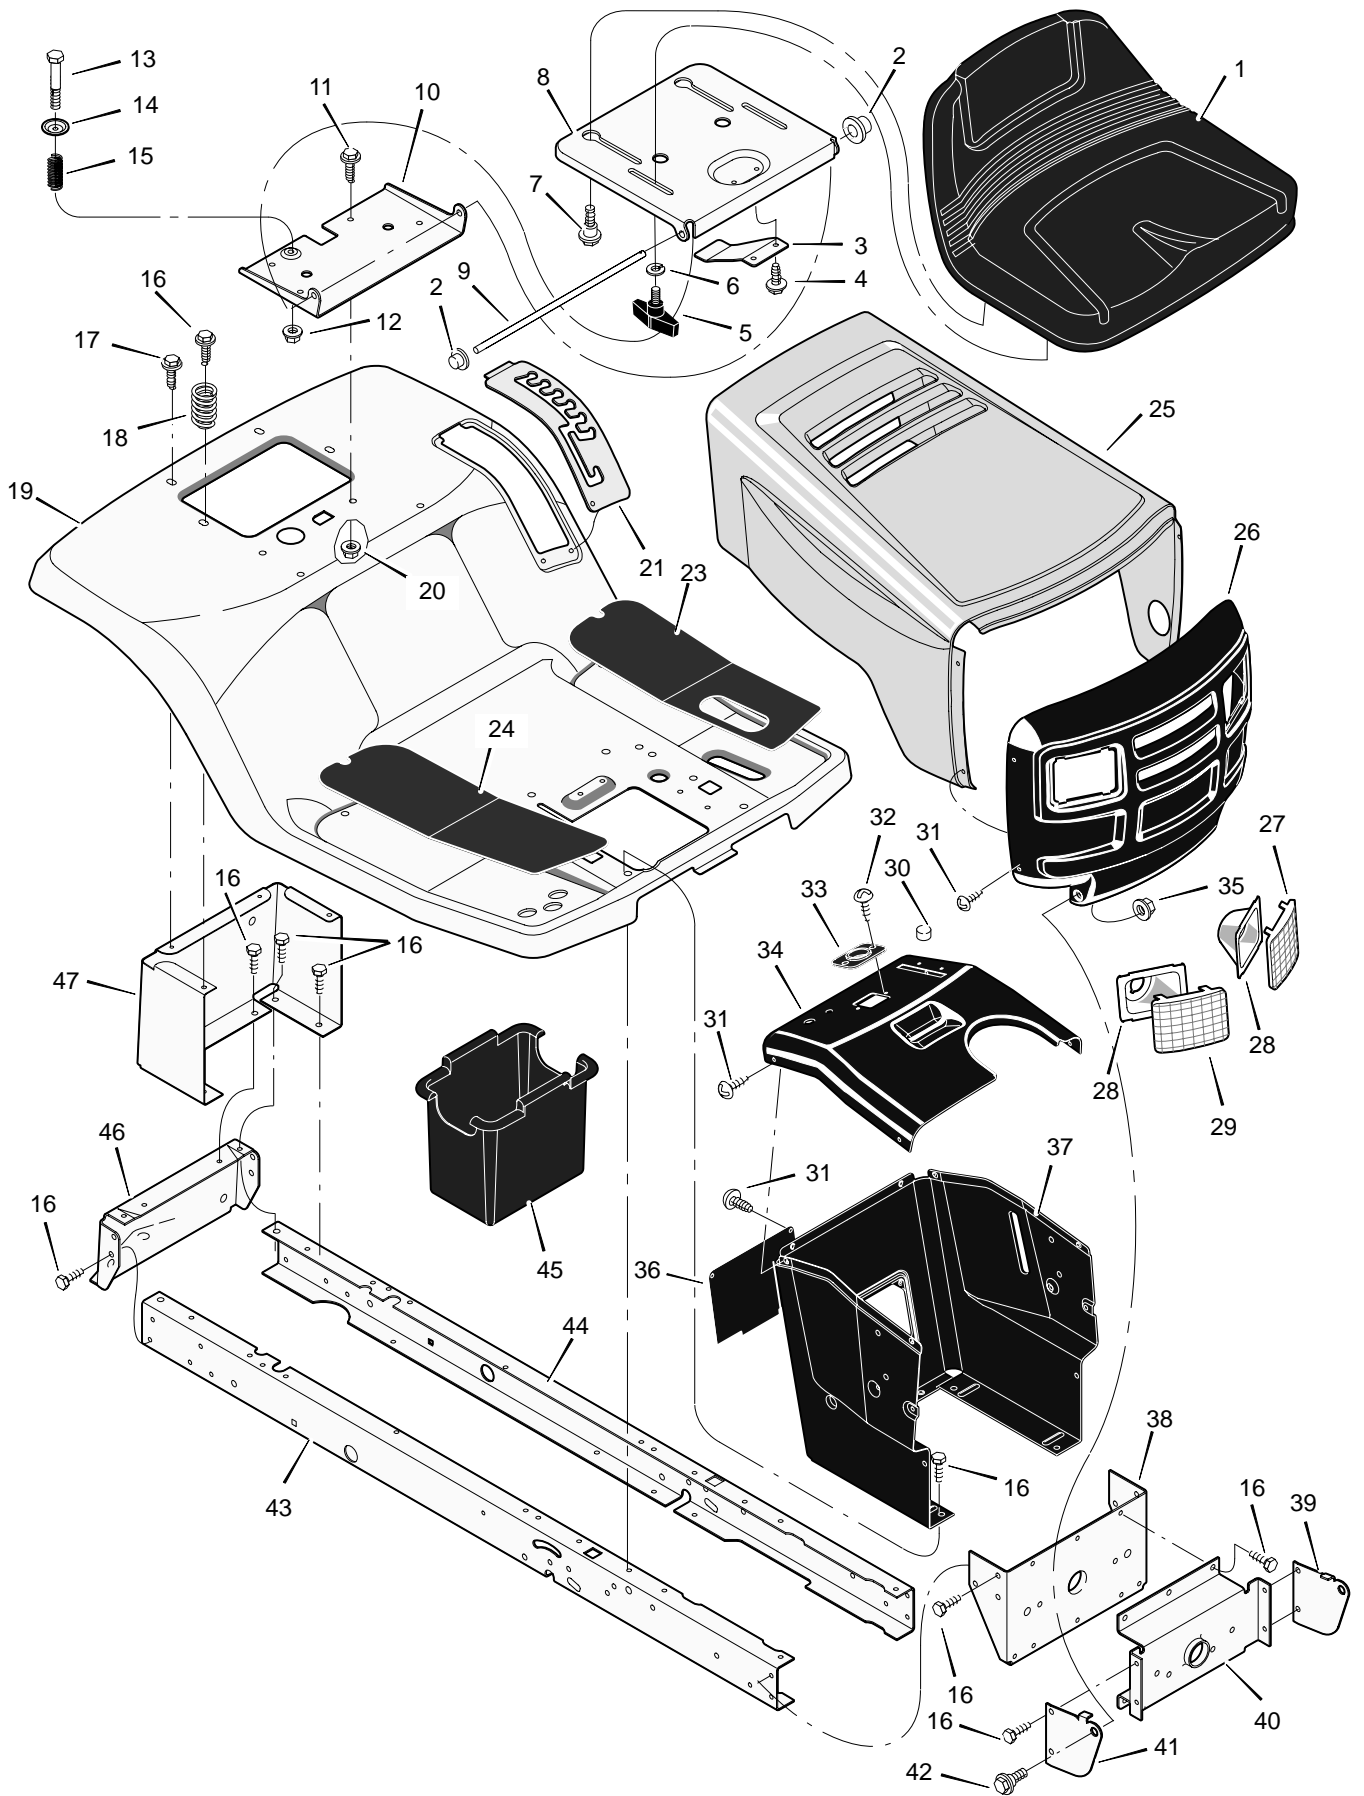

MODEL 40564x88B (VRO 4015HX)

REPAIR PARTS CHASSIS & HOOD

MODEL 40564x88B (VRO 4015HX)

REPAIR PARTS CHASSIS & HOOD

Key No.	Description	Part No.	Key No.	Description	Part No.
1	Seat	690566	28	Reflector, Headlight	94807 Z
2	Cap, Push On	28x23	29	Lens, Right	94080
3	Spring	94057	30	Bumper	94744
4	Screw	26x229	31	Screw	26x270
5	Bolt, Wing	94160	32	Screw	26x238
6	Washer	17x47Z	33	Bearing, Steering	94075
7	Bolt, Shoulder	9x56	34	Dash	94074E700
8	Support, Seat	94154E700	35	Nut	15x124
9	Rod, Pivot	94156 Z	36	Panel, Access	93007E700
10	Bracket, Pivot	94153E700	37	Support, Dash	95318E700
11	Bolt	1x45	38	Bracket, Rear Hanger	94013E700
12	Nut	15x89	39	Support, Left Grille	94083E700
13	Bolt, Shoulder	9x55	40	Axle, Hanger	94007E700
14	Washer	94155Z	41	Support, Right Grille	94082E700
15	Spring	164x31	42	Bolt, Shoulder	9x58
16	Screw	26x249	43	Frame, Right	690206E700
17	Screw	26x263	44	Frame, Left	690207E700
18	Spring	164x30	45	Container, Battery	690424
19	Deck, Seat	95122E549	46	Plate, Hitch	1001002E700
20	Nut	15x123	47	Panel, Rear	690434E700
21	Plate, Index	94829E700	—	Decal, Right Hood	48x248
23	Mat, Left	94999	—	Decal, Left Hood	48x247
24	Mat, Right	94998	—	Decal, Left Hood	48x247
25	Hood	94072E549	—	Decal, Dash	44x6817
26	Grille	94079E700	—	Decal, Victa	48x018
27	Lens, Left	94081	—	Book, Instruction	F-000741L