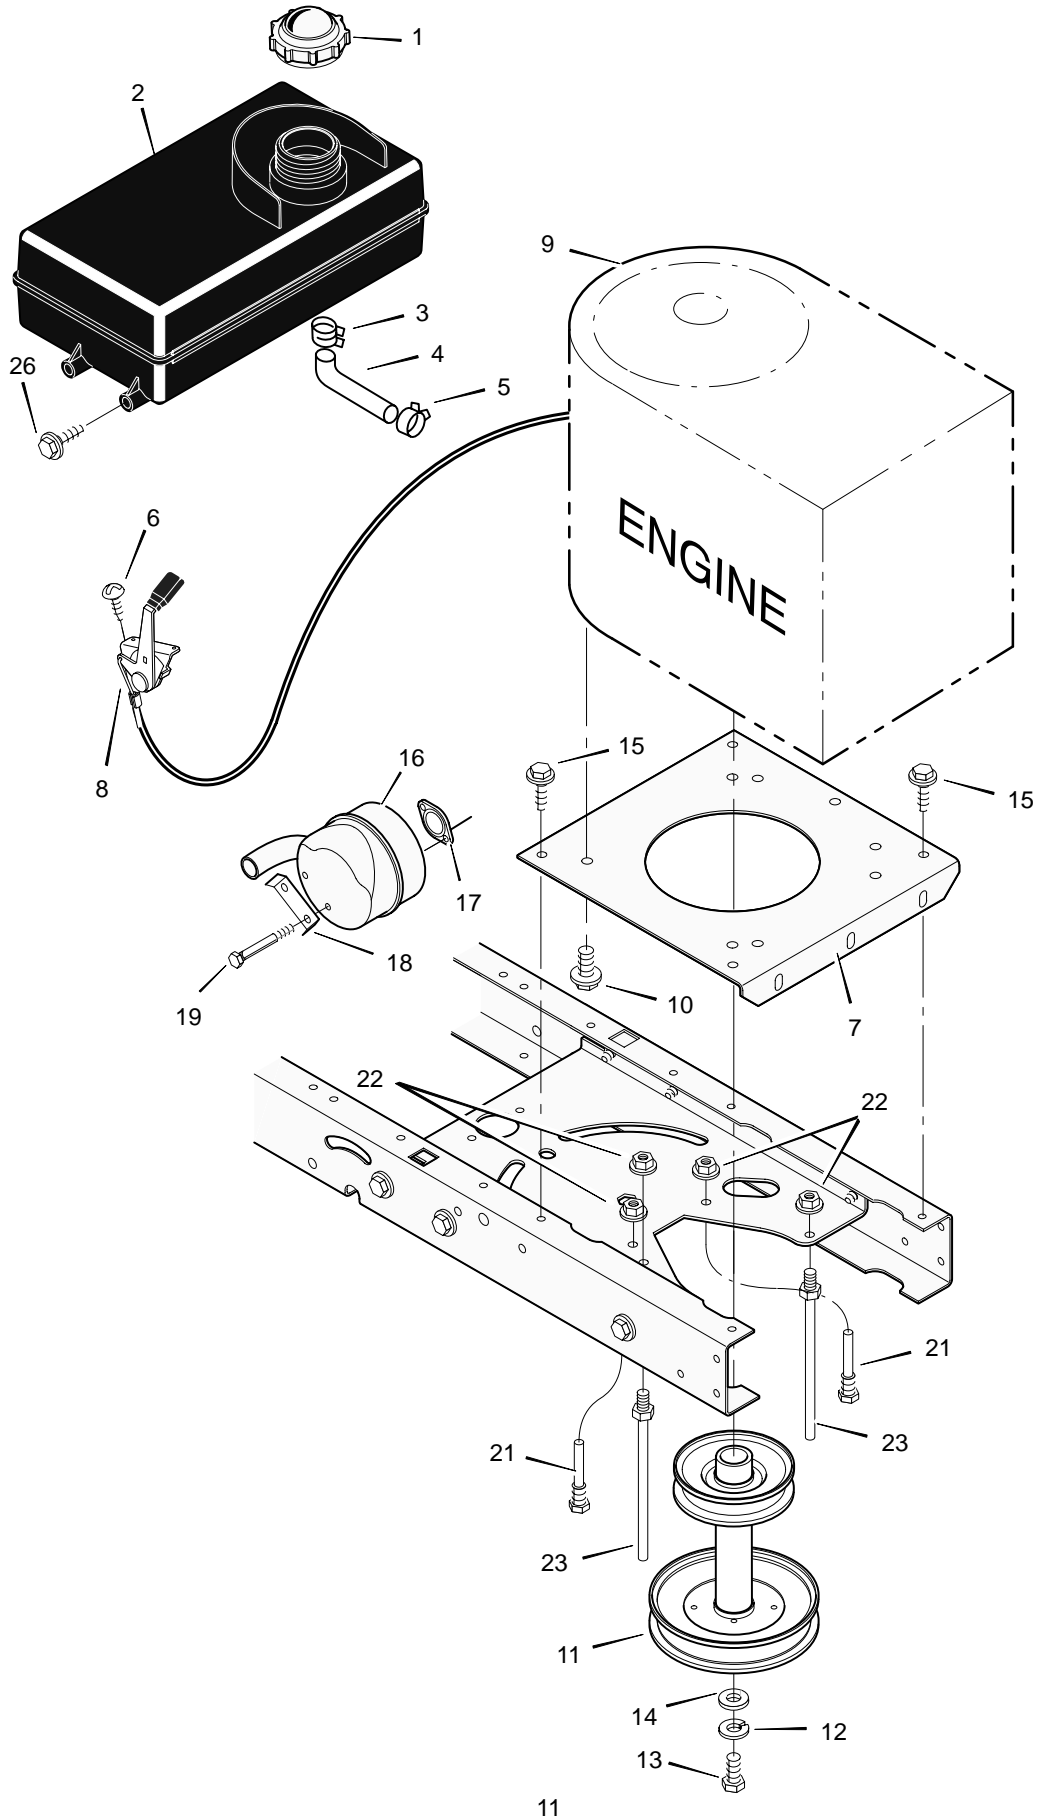

MODEL 40561x51A

REPAIR PARTS MOWER HOUSING

Key No.	Description	Part No.	Key No.	Description	Part No.
1	Pulley, Jackshaft	92851	28	Bracket Assembly, Brake	94145E700
2	Nut, Hex	15x121	29	Spring	166x42
3	Belt, Mower Drive	37x62	30	Bracket, Suspension	94142E700
4	Pulley, Idler	91801	31	Plate	91770E700
5	Nut, Flange	15x84	32	Nut, Flange	15x88
6	Jackshaft	94129	33	Bolt, Carriage	2x53
7	Spacer	94130	34	Mandrell	90905
8	Link, Lift	94053E700	35	Bracket, Suspension	94058E700
9	Pad, Friction	94137	36	Adapter, Blade	92466
10	Bolt, Shoulder	9x52	37	Blade	92002E701
11	Bracket, Suspension	94055E700	38	Washer	17x166
12	Pad Assembly, Left Brake	94049E700	39	Washer	17x165
13	Knob	94068	40	Nut	15x100
14	Bolt, Shoulder	9x51	41	Spring	166x4
15	Plate, Suspension	94128E700	42	Cap, Push On	28x23
16	Spring	166x43	43	Rod, Pivot	94957 Z
17	Nut, Flange	15x79	44	Deflector Assembly	94707
18	Bracket, Suspension	94143E700	45	Bracket, Deflector	91765E700
19	Pin, Hanger	94064	46	Bracket, Front Hanger	94144E700
20	Washer	17x103	47	Washer	17x45 Z
21	Pin, Cotter	31x4	48	Guide, Belt	94781
22	Bolt	25x7	49	Link, Left Lift	94611E700
23	Cover, Pulley	94051E700	50	Bracket, Support	94681E700
24	Bolt, Shoulder	9x39	51	Screw	26x249
25	Arm, Idler	94177 Z	52	Spring, Extension	165x119
26	Spring	166x41	53	Housing, Blade *	94888E700
27	Pad Assembly, Right Brake	94047E700	1-53	Complete Mower Housing Assembly	776001

* Includes Key No. 17, 18, 30, 31, 32, 33, 45, 46, 47 and 51.

MODEL 40561x51A

REPAIR PARTS ENGINE MOUNT