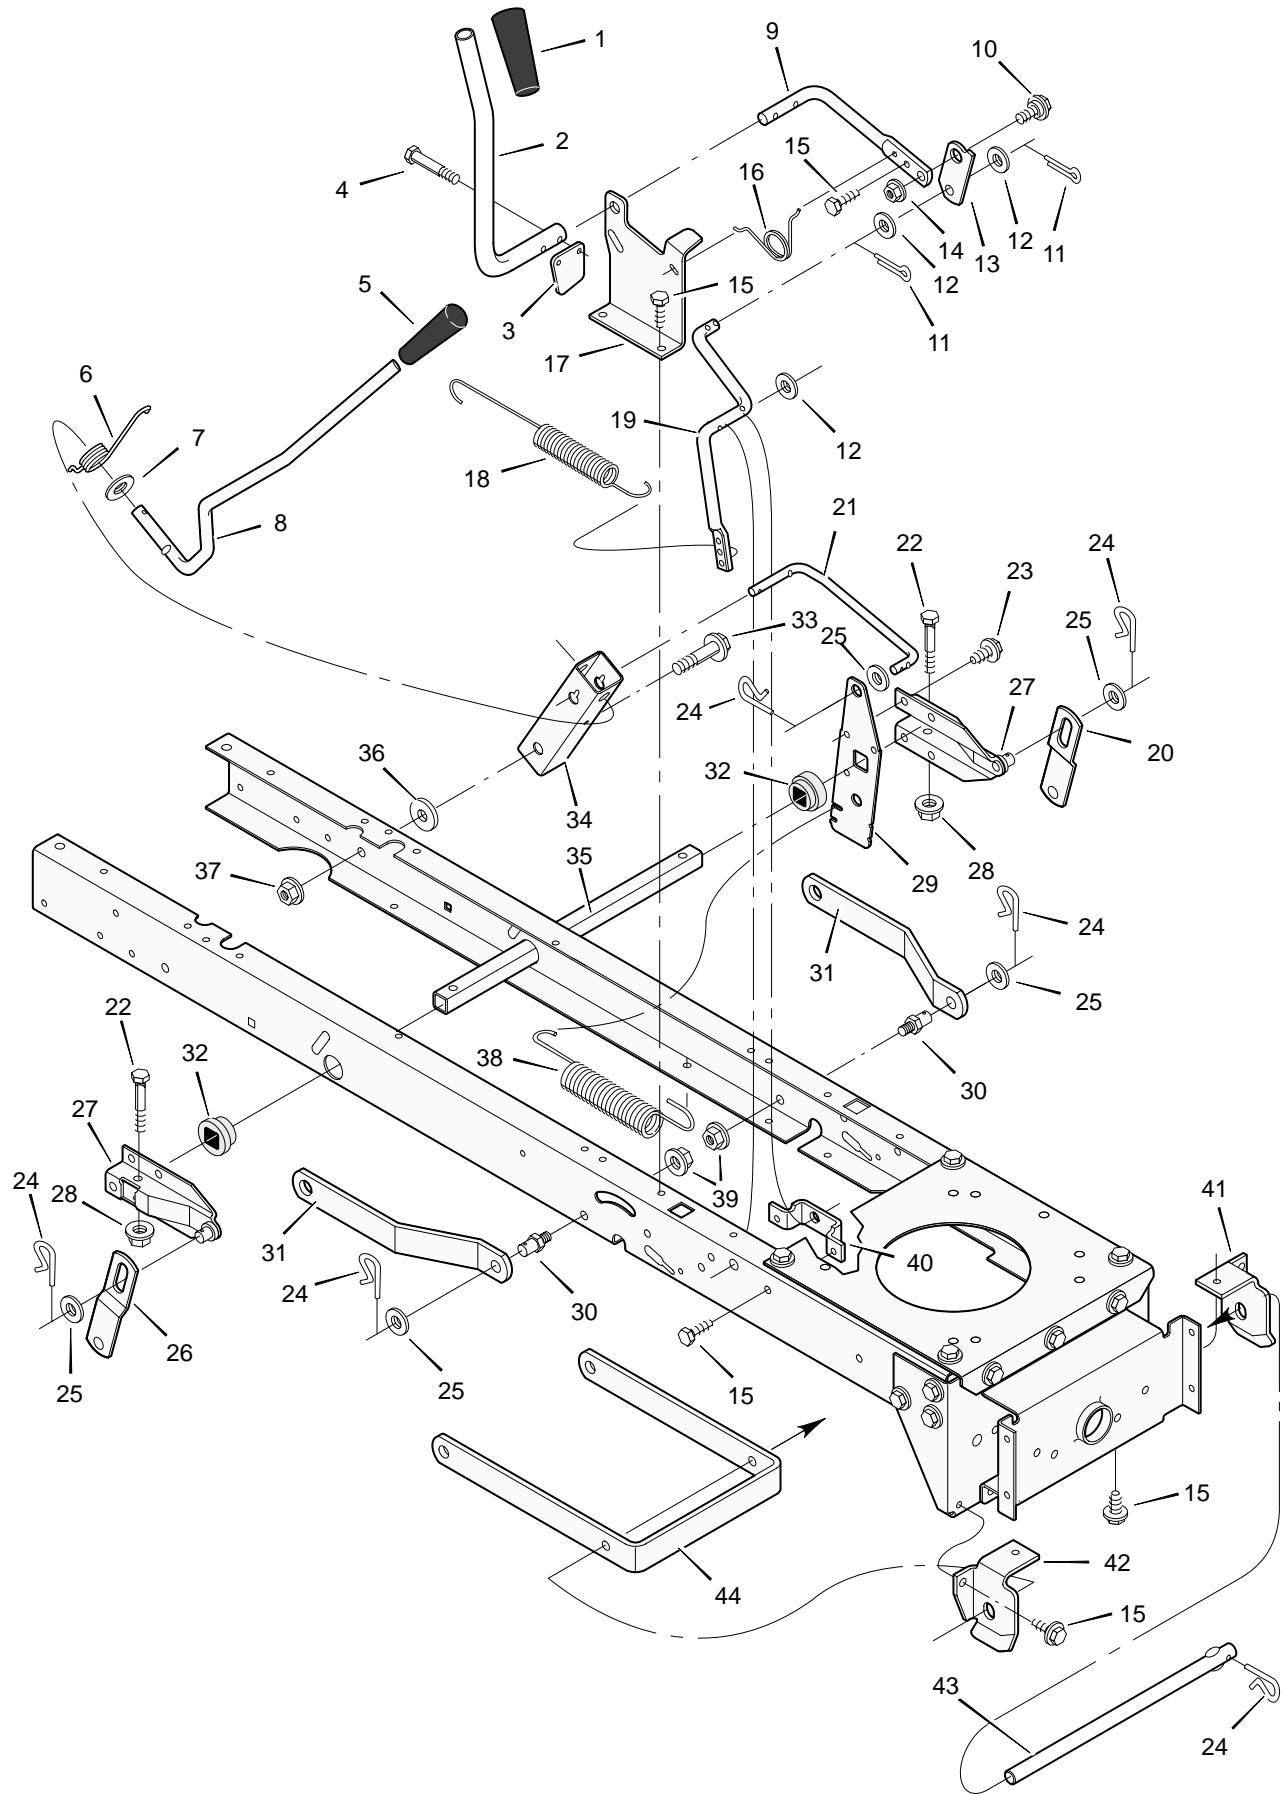

MODEL 40561x51A

REPAIR PARTS MOWER HOUSING SUSPENSION

MODEL 40561x51A

REPAIR PARTS MOWER HOUSING SUSPENSION

Key No.	Description	Part No.	Key No.	Description	Part No.
1	Grip	92698	23	Screw	26x49
2	Handle, PTO	94157 Z	24	Pin, Hair	31x4
3	Pad, Switch	94022 Z	25	Washer	17x91 Z
4	Bolt	25x3	26	Link, Right Lift	94053E700
5	Grip	92697	27	Lever Assembly, Lift	94180E700
6	Spring	166x40	28	Nut, Flange	15x118
7	Washer	17x103	29	Plate, Lift Arm	94030E700
8	Lever, Lift	94029 Z	30	Pin	94067
9	Lever, PTO	94017 Z	31	Bracket, Rear Suspension	94055E700
10	Bolt, Shoulder	9x39	32	Bushing	94065
11	Pin, Cotter	30x20	33	Bolt, Shoulder	9x53
12	Washer	17x102	34	Bracket, Pivot	94015E700
13	Link, PTO	94004 Z	35	Tube, Deck Lift	94063E700
14	Nut, Flange	15x84	36	Washer	17x191
15	Screw	26x249	37	Nut, Flange	15x84
16	Spring	166x39	38	Spring	165x117
17	Bracket, PTO	94018E700	39	Nut, Flange	15x68
18	Spring	165x118	40	Bracket, PTO	94005E700
19	Crank, PTO	94019E700	41	Hanger, Left Deck	94027E700
20	Link, Left Lift	94611E700	42	Hanger, Right Deck	94026E700
21	Link, Lift	94028 Z	43	Rod, Hanger	94158Z
22	Bolt	1x74	44	Bracket, Suspension	94058E700