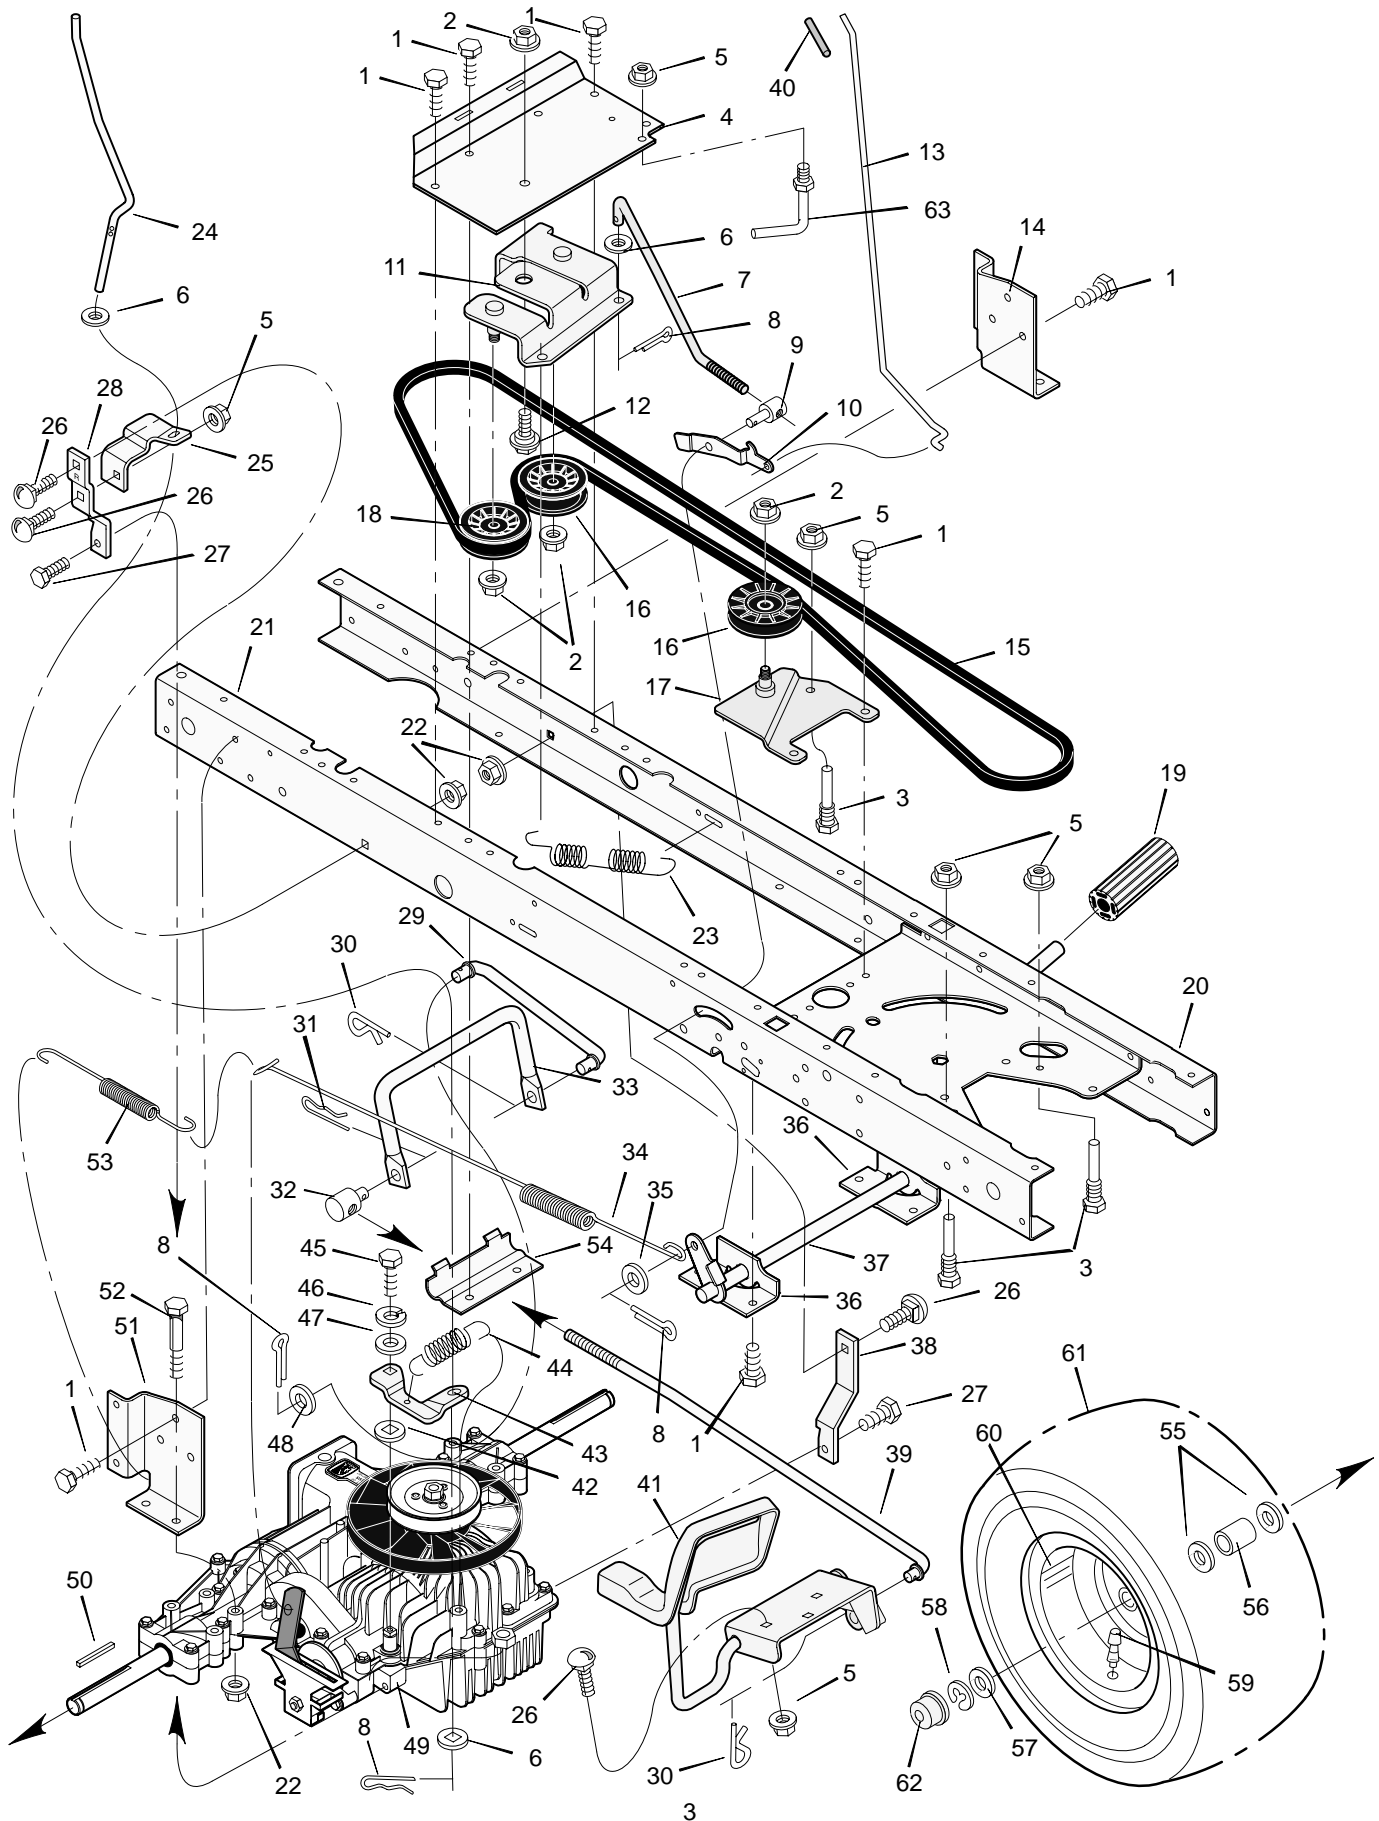

MODEL 40561x51A

REPAIR PARTS MOTION DRIVE

MODEL 40561x51A

REPAIR PARTS MOTION DRIVE

Key No.	Description	Part No.	Key No.	Description	Part No.
1	Screw	26x249	33	Rod, Yoke	94425E700
2	Nut, Flange	15x84	34	Spring, Extension	165x92
3	Guide, Belt	93349	35	Washer	17x169
4	Bracket, Idler	94431E700	36	Bracket, Pivot	94035E700
5	Locknut	15x79	37	Lever, Clutch/Brake	94038E700
6	Washer	17x47 Z	38	Strap, Left Torque	94433E700
7	Rod, Clutch	94417 Z	39	Rod, Link	95226 Z
8	Pin, Cotter	30x20	40	Grip	91079
9	Adjuster	94815	41	Pedal, Speed Control	95121E700
10	Latch, Parking Brake	94045 Z	42	Washer	17x148
11	Bracket Assembly, Idler	94411 Z	43	Arm, Disconnect	94430 Z
12	Bolt, Shoulder	9x39	44	Spring	165x112
13	Rod, Parking Brake	95005 Z	45	Bolt	1x145
14	Bracket, Transaxle	94008E700	46	Lockwasher	18x32
15	Belt	37x61	47	Washer	17x180
16	Pulley, Idler	91179	48	Washer	17x91
17	Arm Assembly, Idler	94409 Z	49	Transaxle * *	* *
18	Pulley, Idler	91178	50	Key, Square	21553
19	Pedal	21544	51	Bracket, Right Transaxle	94008E700
20	Frame, Left	94001E700	52	Bolt	1x155
21	Frame, Right	94000E700	53	Spring, Extension	165x92
22	Nut, Flange	15x88	54	Clamp, Transaxle	94434E700
23	Spring, Extension	165x123	55	Washer	17x160
24	Rod, Disconnect	94428 Z	56	Spacer	87x105 Z
25	Bracket, Disconnect	94429E700	57	Washer	17x195
26	Bolt, Carriage	2x53	58	E-Ring	11x3
27	Screw	26x216	59	Valve Stem	24373
28	Strap, Right Torque	94432E700	60	Wheel & Tire Assembly	92294-601
29	Rod, Link	94426 Z	61	Tire *	24375
30	Pin, Hair	31x4	—	Tube	407049
31	Pin, Hair	31x6	62	Cap, Hub	94618
32	Nut, Adjuster	92132	63	Guide, Belt	94781

* When you order a tire, make sure to give the brand name of the tire so that the tread pattern on the tire will match.

** For information on Replacement Parts see the Central Parts Distributor in your area.