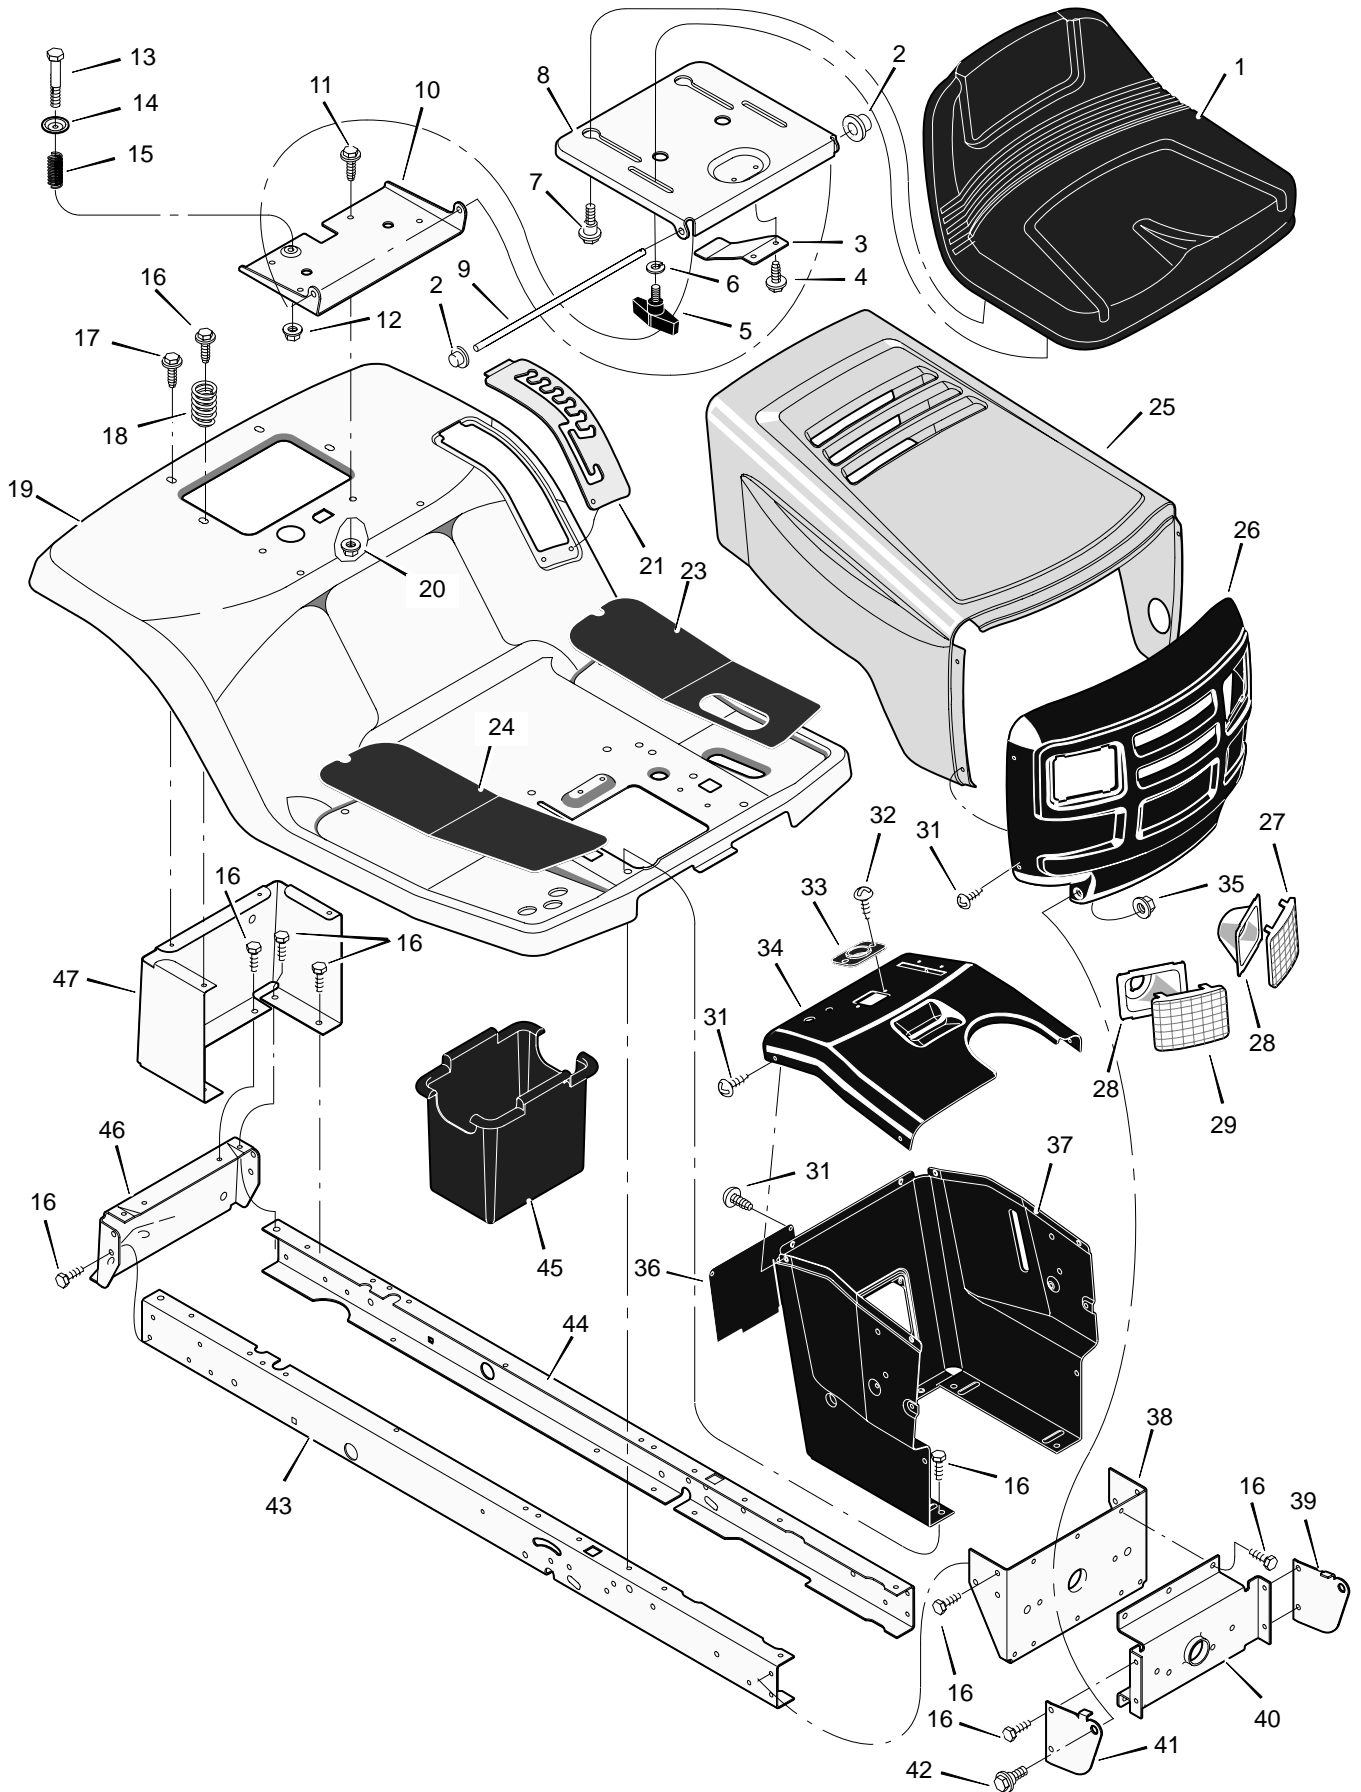

MODEL 40561x51A

REPAIR PARTS CHASSIS & HOOD

MODEL 40561x51A

REPAIR PARTS CHASSIS & HOOD

Key No.	Description	Part No.	Key No.	Description	Part No.
1	Seat	94162	28	Reflector, Headlight	94807 Z
2	Cap, Push On	28x23	29	Lens, Right	94080
3	Spring	94057	31	Screw	26x270
4	Screw	26x229	32	Screw	26x238
5	Bolt, Wing	94160	33	Bearing, Steering	94075
6	Washer	17x47Z	34	Dash	94074E700
7	Bolt, Shoulder	9x56	35	Nut	15x84
8	Support, Seat	94154E700	36	Panel, Access	93007E700
9	Rod, Pivot	94156 Z	37	Support, Dash	95318E700
10	Bracket, Pivot	94153E700	38	Bracket, Rear Hanger	94013E700
11	Bolt	1x45	39	Support, Left Grille	94083E700
12	Nut	15x89	40	Axle, Hanger	94007E700
13	Bolt, Shoulder	9x55	41	Support, Right Grille	94082E700
14	Washer	94155Z	42	Bolt, Shoulder	9x58
15	Spring	164x31	43	Frame, Right	94000E700
16	Screw	26x249	44	Frame, Left	94001E700
17	Screw	26x263	45	Container, Battery	94069
18	Spring	164x30	46	Plate, Hitch	94002E700
19	Deck, Seat	95122E245	47	Panel, Rear	94023E700
20	Nut	15x88	—	Decal, Right Hood	44x7726
21	Plate, Index	94829E700	—	Decal, Left Hood	44x7725
23	Mat, Left	94149	—	Decal, Warning	44x6815
24	Mat, Right	94148	—	Book, Instruction	F-98808
25	Hood	94072E245	—	Book, Instruction	F-98809
26	Grille	94079E700	—	Parts List	F-98810
27	Lens, Left	94081