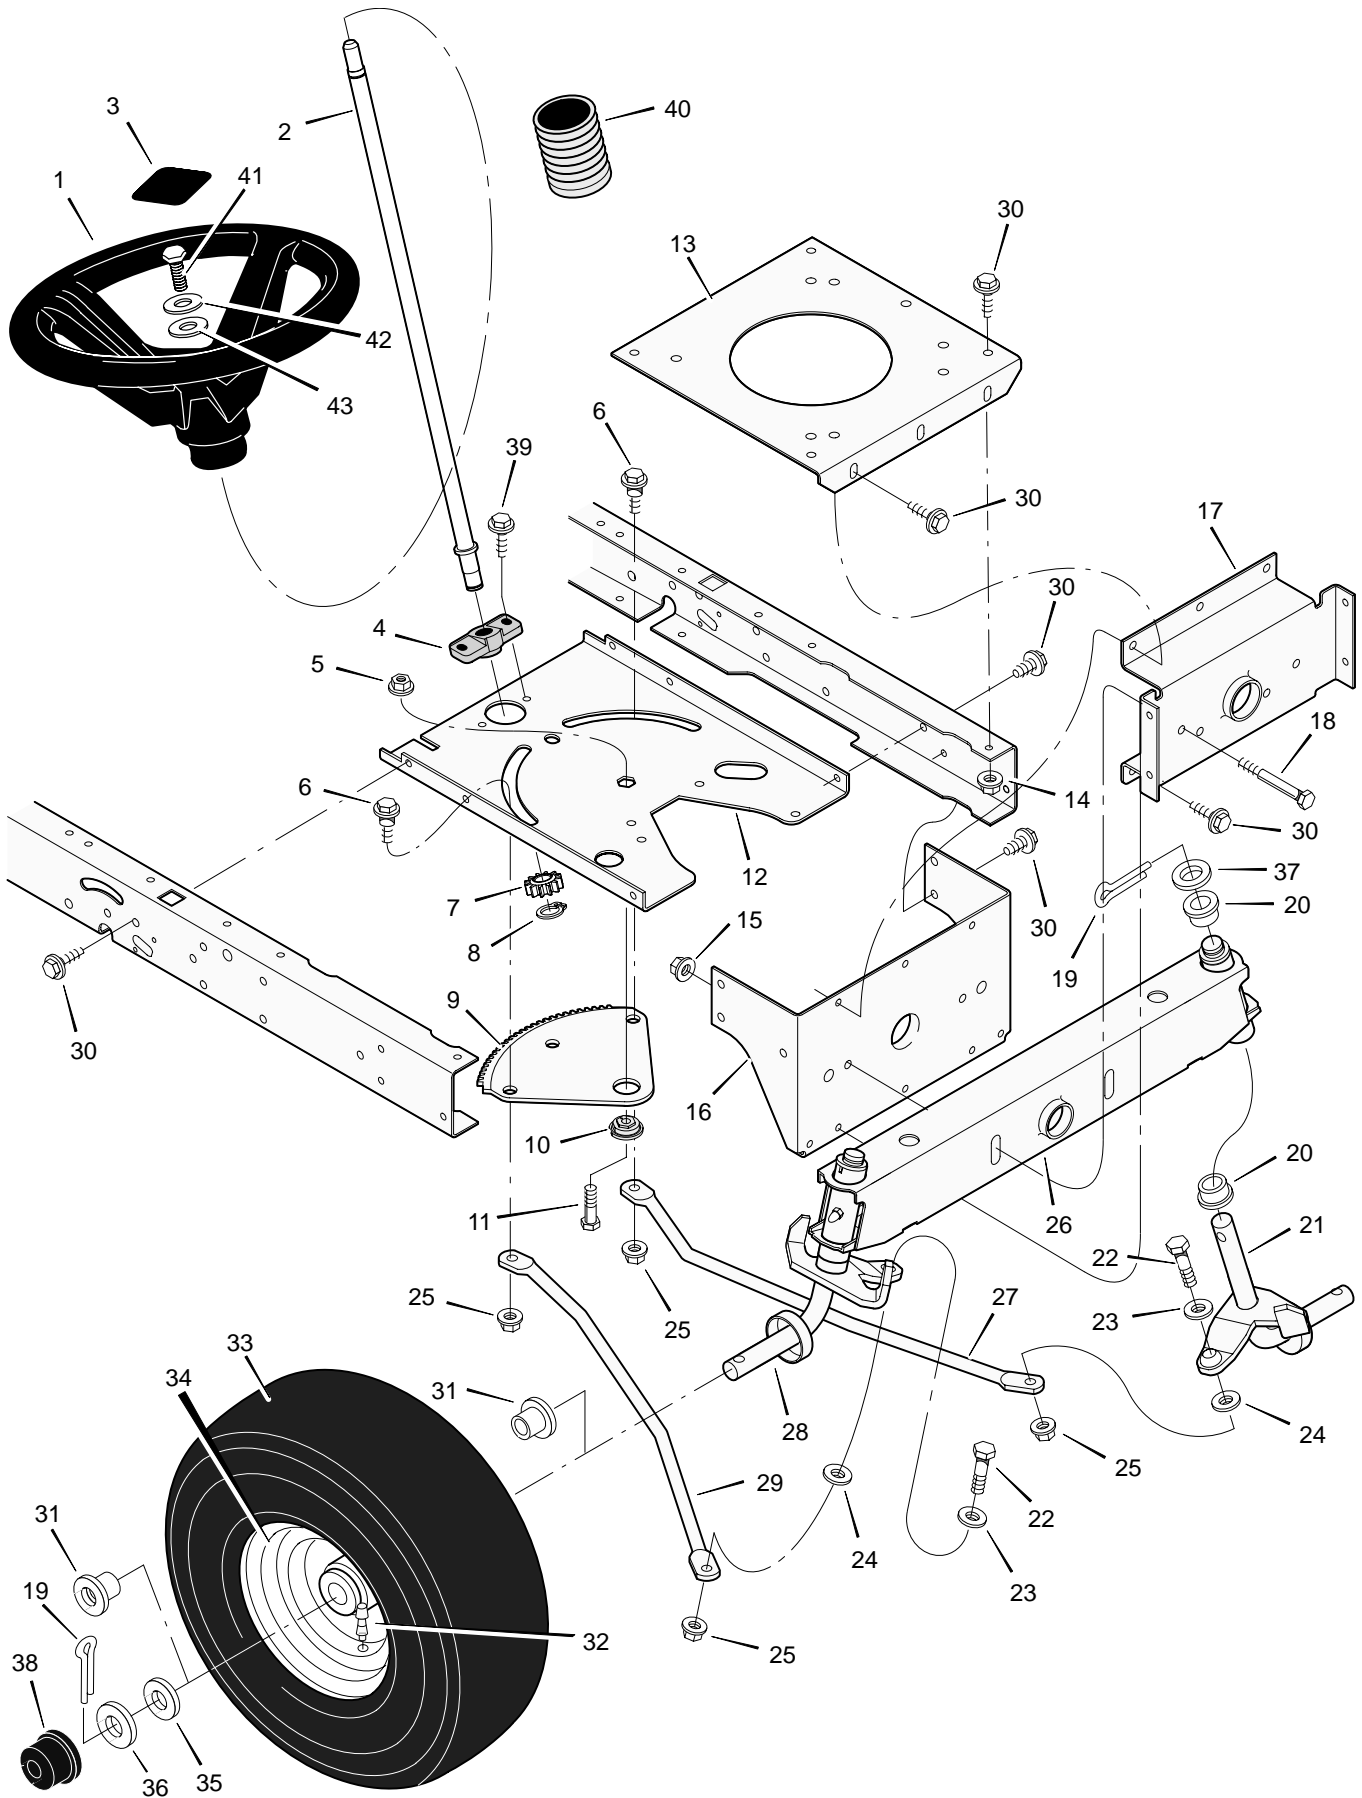

MODEL 40561x51A

REPAIR PARTS STEERING

MODEL 40561x51A

REPAIR PARTS STEERING

Key No.	Description	Part No.	Key No.	Description	Part No.
1	Wheel, Steering	95336	23	Washer	17x104
2	Post, Steering	94520	24	Washer	17x53 Z
3	Insert, Steering Wheel	95338	25	Nut, Flange	15x84
4	Bearing	94124	26	Axle Assembly	94012E700
5	Nut, Flange	15x113	27	Drag Link, Left	94021E700
6	Bolt, Shoulder	9x57	28	Spindle Assembly, Right	94575E700
7	Gear, Pinion	94122E700	29	Drag Link, Right	94020E700
8	Ring, Snap	11x25	30	Screw	26x249
9	Gear, Sector	94121E700	31	Bearing, Wheel	91334
10	Bearing	94123	32	Stem, Valve	24373
11	Bolt	1x84	33	Tire *	24380
12	Plate, Steering	94003E700	—	Tube	407924
13	Plate, Engine	94006E700	34	Wheel and Tire Assembly	94581-601
14	Nut, Flange	15x88	35	Washer	17x195
15	Nut, Flange	15x118	36	Washer	17x192
16	Bracket, Hanger	94013E700	37	Washer	17x113
17	Axle, Hanger	94007E700	38	Hub Cap	94618
18	Bolt	1x146	39	Screw	26x267
19	Pin, Cotter	30x49	40	Bellows	92059
20	Bearing	92527	41	Bolt	1x158
21	Spindle Assembly, Left	94576E700	42	Lockwasher	18x32
22	Bolt	1x111	43	Washer	17x146 Z

* When you order a tire, make sure to give the brand name of the tire so that the tread pattern on the tire will match.