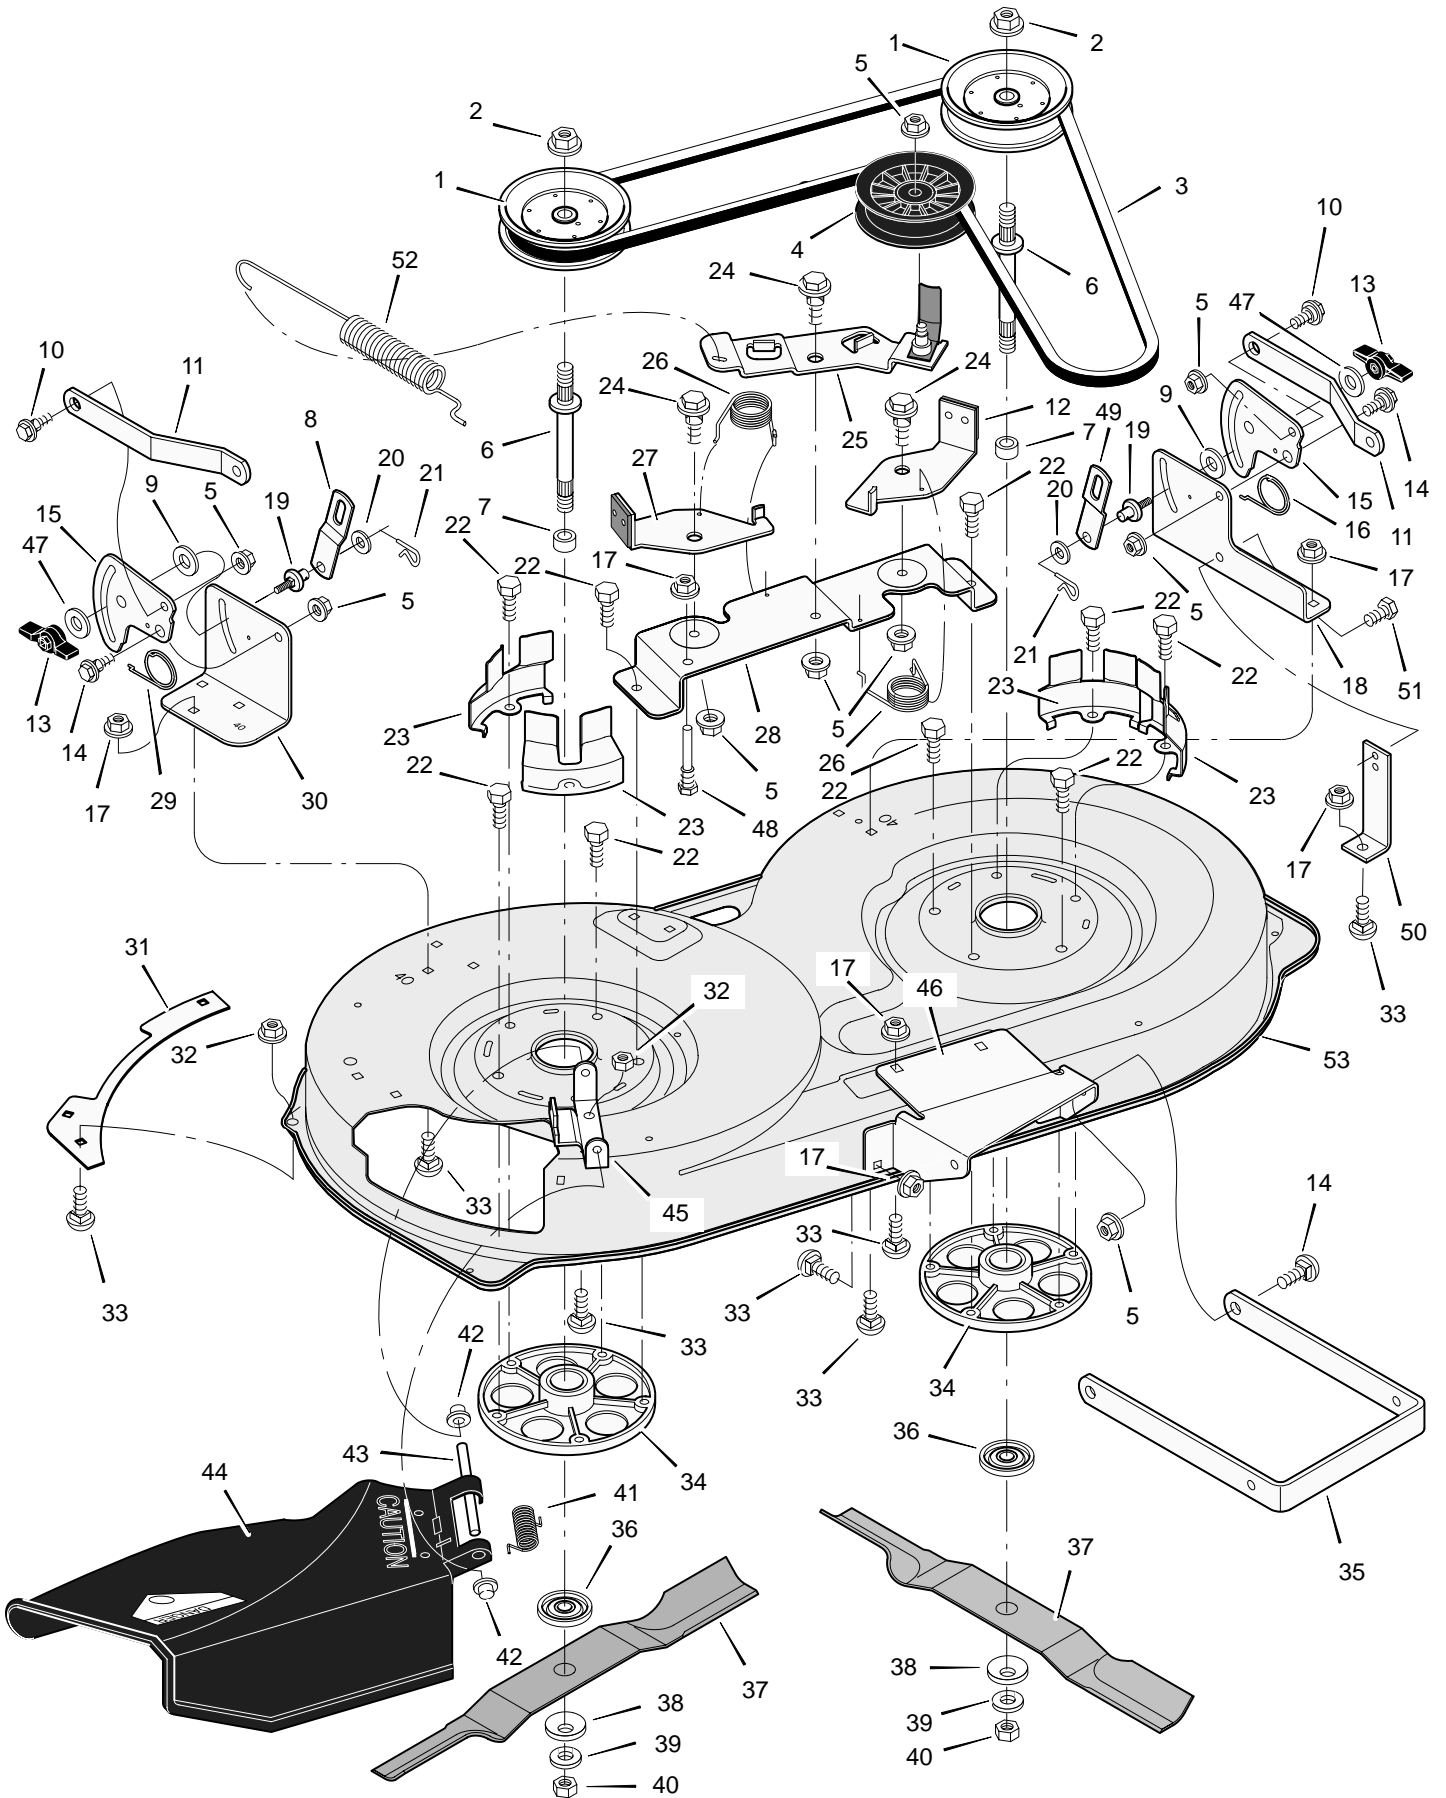

MODEL 40561x51A

REPAIR PARTS MOWER HOUSING

MODEL 40561x51A

REPAIR PARTS MOWER HOUSING

Key No.	Description	Part No.	Key No.	Description	Part No.
1	Pulley, Jackshaft	92851	28	Bracket Assembly, Brake	94145E700
2	Nut, Hex	15x121	29	Spring	166x42
3	Belt, Mower Drive	37x62	30	Bracket, Suspension	94142E700
4	Pulley, Idler	91801	31	Plate	91770E700
5	Nut, Flange	15x84	32	Nut, Flange	15x88
6	Jackshaft	94129	33	Bolt, Carriage	2x53
7	Spacer	94130	34	Mandrell	90905
8	Link, Lift	94053E700	35	Bracket, Suspension	94058E700
9	Pad, Friction	94137	36	Adapter, Blade	92466
10	Bolt, Shoulder	9x52	37	Blade	92002E701
11	Bracket, Suspension	94055E700	38	Washer	17x166
12	Pad Assembly, Left Brake	94049E700	39	Washer	17x165
13	Knob	94068	40	Nut	15x100
14	Bolt, Shoulder	9x51	41	Spring	166x4
15	Plate, Suspension	94128E700	42	Cap, Push On	28x23
16	Spring	166x43	43	Rod, Pivot	94957 Z
17	Nut, Flange	15x79	44	Deflector Assembly	94707
18	Bracket, Suspension	94143E700	45	Bracket, Deflector	91765E700
19	Pin, Hanger	94064	46	Bracket, Front Hanger	94144E700
20	Washer	17x103	47	Washer	17x45 Z
21	Pin, Cotter	31x4	48	Guide, Belt	94781
22	Bolt	25x7	49	Link, Left Lift	94611E700
23	Cover, Pulley	94051E700	50	Bracket, Support	94681E700
24	Bolt, Shoulder	9x39	51	Screw	26x249
25	Arm, Idler	94177 Z	52	Spring, Extension	165x119
26	Spring	166x41	53	Housing, Blade *	94888E700
27	Pad Assembly, Right Brake	94047E700	1-53	Complete Mower Housing Assembly	776001

* Includes Key No. 17, 18, 30, 31, 32, 33, 45, 46, 47 and 51.