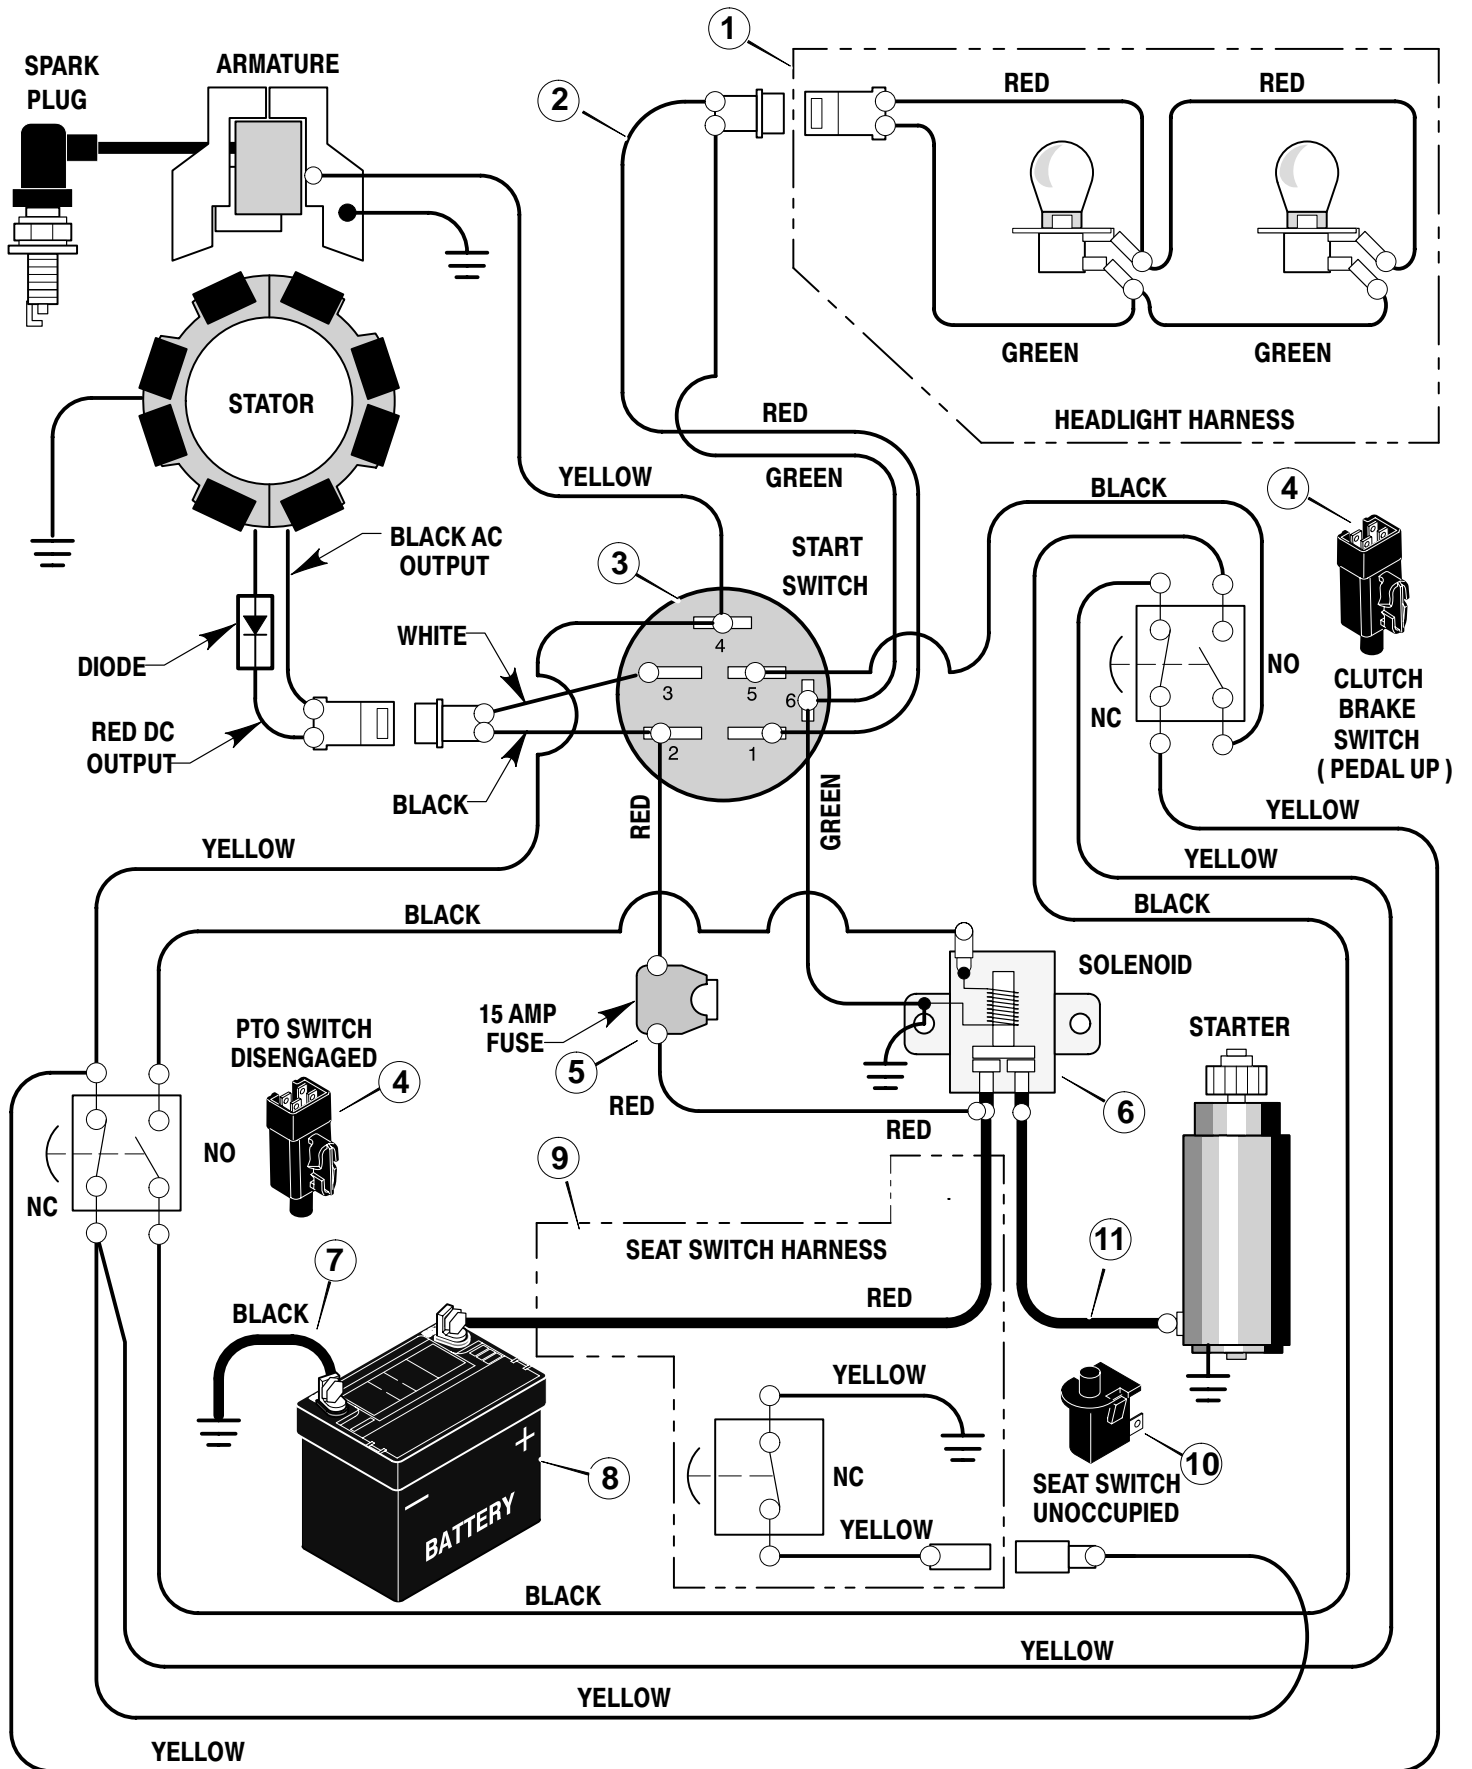

Key No.	Description	Part No.
1	Fuel Cap	92317
2	Fuel Tank	94073
3	Hose Clamp	95197
4	Fuel Line	23717
5	Hose Clamp	95197
6	Screw	26x201
7	Plate, Engine	94006E700
8	Throttle Control	91989
9	Engine*	_____
10	Bolt, Engine Mount	25x7
11	Stack Pulley Assembly	94407 Z
12	Lockwasher	19x35
13	Bolt, Hex	1x140
14	Washer	17x170
15	Screw	26x249
16	Muffler	92454
17	Gasket	91309
18	Lock, Screw	92378
19	Bolt	1x134
21	Guide, Belt	93349
22	Nut, Flange	15x79Z
23	Guide, Belt	94066
26	Screw	26x253

* Parts are available from an Authorized Service Center. See "Engines, Gasoline" or "Gasoline Engines" in the yellow pages of the telephone directory.

MODEL 40561x51A

REPAIR PARTS ELECTRICAL SYSTEM