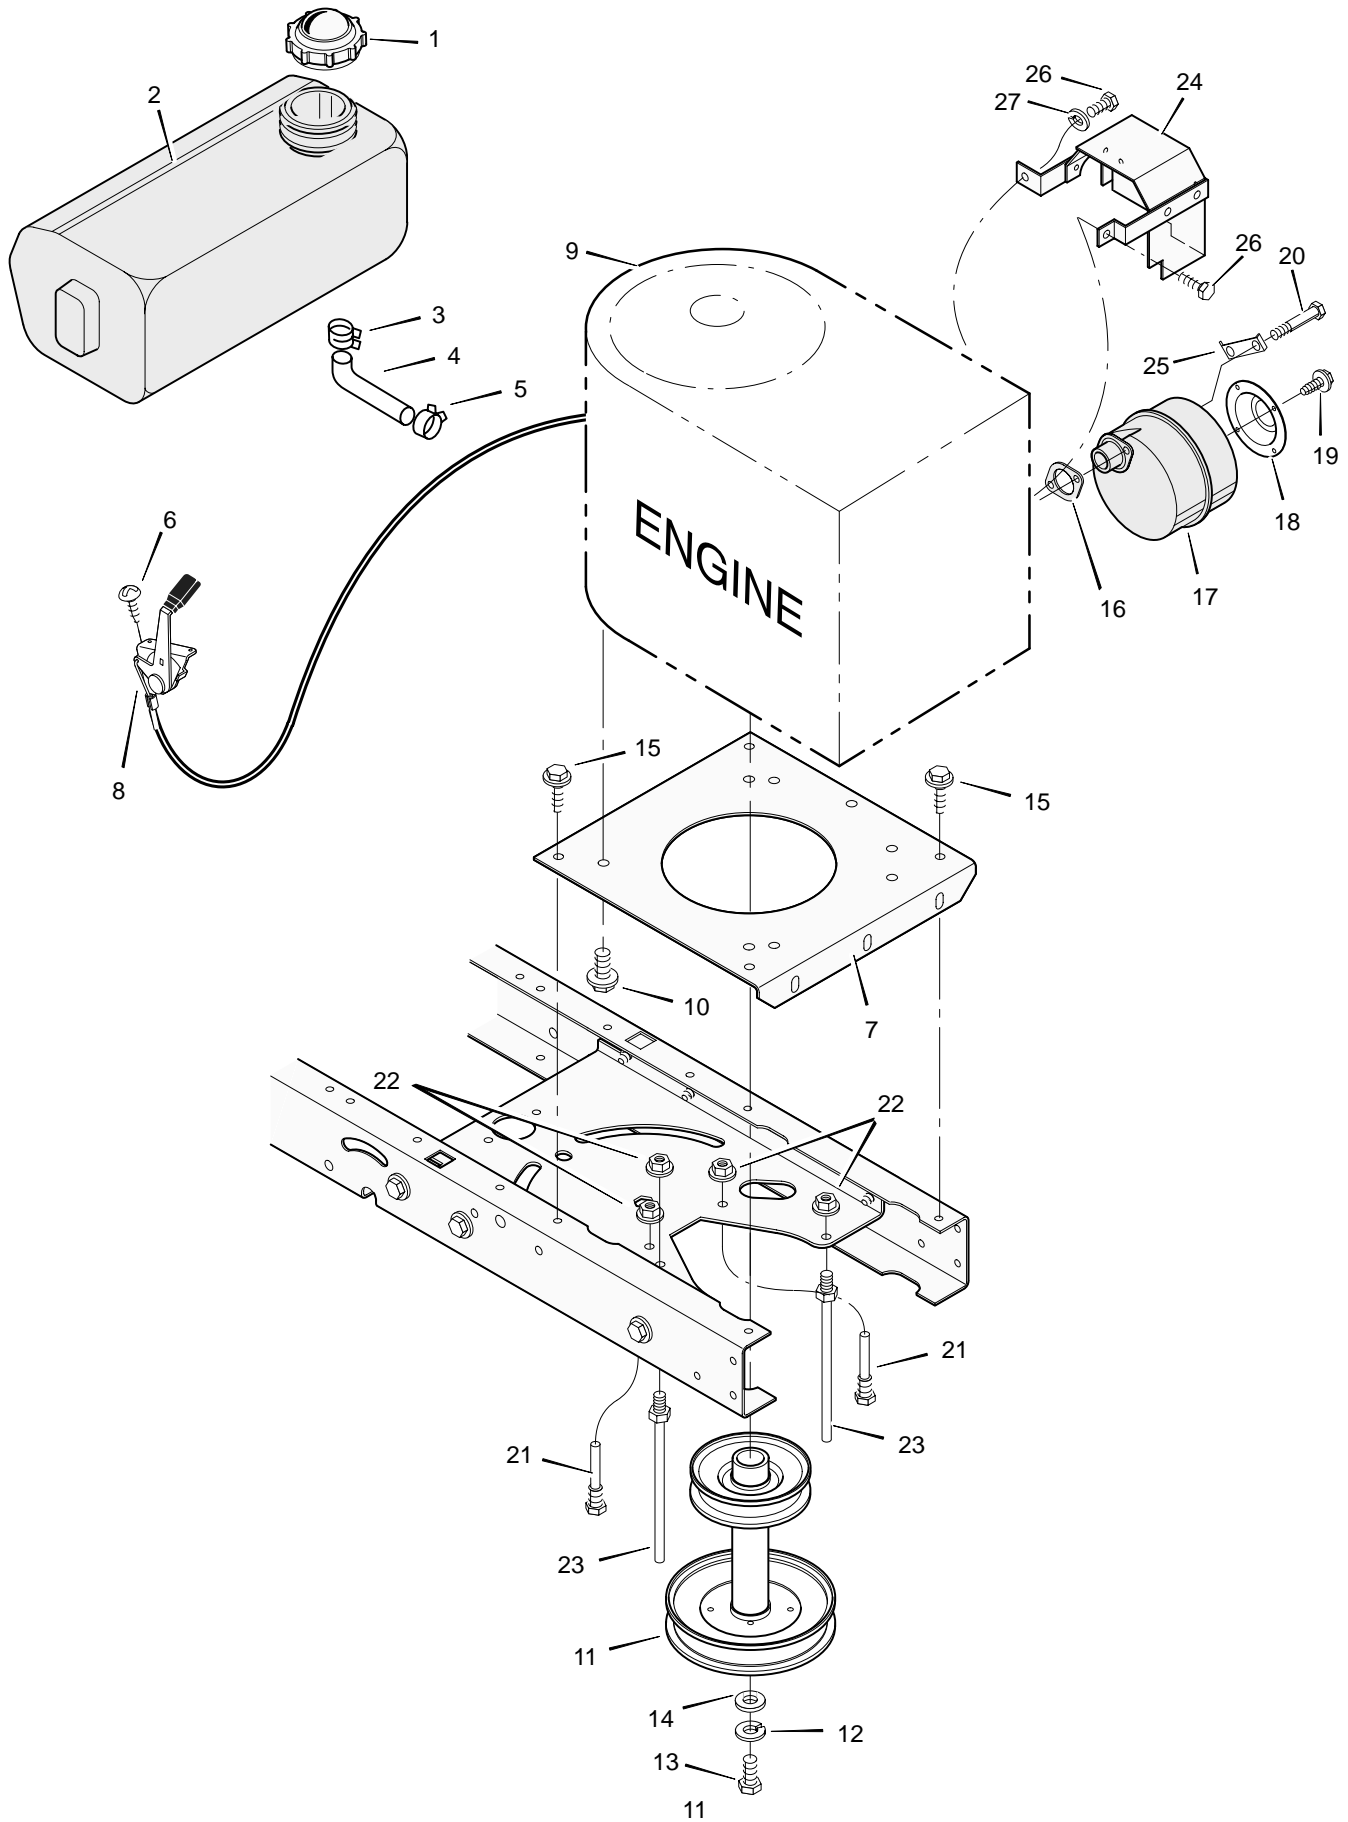

Key No.	Description	Part No.	Key No.	Description	Part No.
1	Grip	92698	23	Screw	26x49
2	Handle	94217Z	24	Pin, Hair	31x4
3	Pad, Switch	94022E701	25	Washer	17x91Z
4	Bolt	25x3	26	Link, Right Lift	94053E701
5	Grip	92697	27	Lever Assembly, Lift	94180E701
6	Spring	166x40	28	Nut, Flange	15x118
7	Washer	17x103	29	Plate, Lift Arm	94030E701
8	Lever, Lift	94029Z	30	Pin	94067
9	Lever, PTO	94017Z	31	Bracket, Rear Suspension	94055E701
10	Bolt, Shoulder	9x39	32	Bushing	94065
11	Pin, Cotter	30x20	33	Bolt, Shoulder	9x53
12	Washer	17x57	34	Bracket, Pivot	94015E701
13	Link, PTO	94004Z	35	Tube, Deck Lift	94063E701
14	Nut, Flange	15x84	36	Washer	17x191
15	Screw	26x249	37	Nut, Flange	15x84
16	Spring	166x39	38	Spring	165x117
17	Bracket, PTO	94018	39	Nut, Flange	15x68
18	Spring	165x118	40	Bracket, PTO	94005E701
19	Crank, PTO	94019 D	41	Hanger, Left Deck	94027E701
20	Link, Left Lift	94611E701	42	Hanger, Right Deck	94026E701
21	Link, Lift	94028E701	43	Rod, Hanger	94158Z
22	Bolt	1x74	44	Bracket, Suspension	94058E701

* Includes Key No. 17, 18, 30, 31, 32, 33, 45, 46, 47 and 51.

MODEL 40531x59A

REPAIR PARTS ENGINE MOUNT

MODEL 40531x59A

REPAIR PARTS ENGINE MOUNT

Key No.	Description	Part No.
1	Fuel Cap	92317
2	Fuel Tank	92342
3	Hose Clamp	91174
4	Fuel Line	23717
5	Hose Clamp	91174
6	Screw	26x201
7	Plate, Engine	94006E701
8	Throttle Control	92371
9	Engine*	—
10	Bolt, Engine Mount	25x7
11	Stack Pulley Assembly	94139Z
12	Lockwasher	19x35
13	Bolt, Hex	1x140
14	Washer	18x32
15	Screw	26x249
16	Gasket	91309
17	Muffler	91271
18	Deflector, Muffler	23740Z
19	Screw	26x208
20	Bolt, Hex	1x134
21	Guide, Belt	93349Z
22	Nut, Flange	15x79Z
23	Guide, Belt	94066Z
24	Shield, Heat	92381 SE
25	Lock, Screw	92378
26	Screw	26x263
27	Washer	18x32