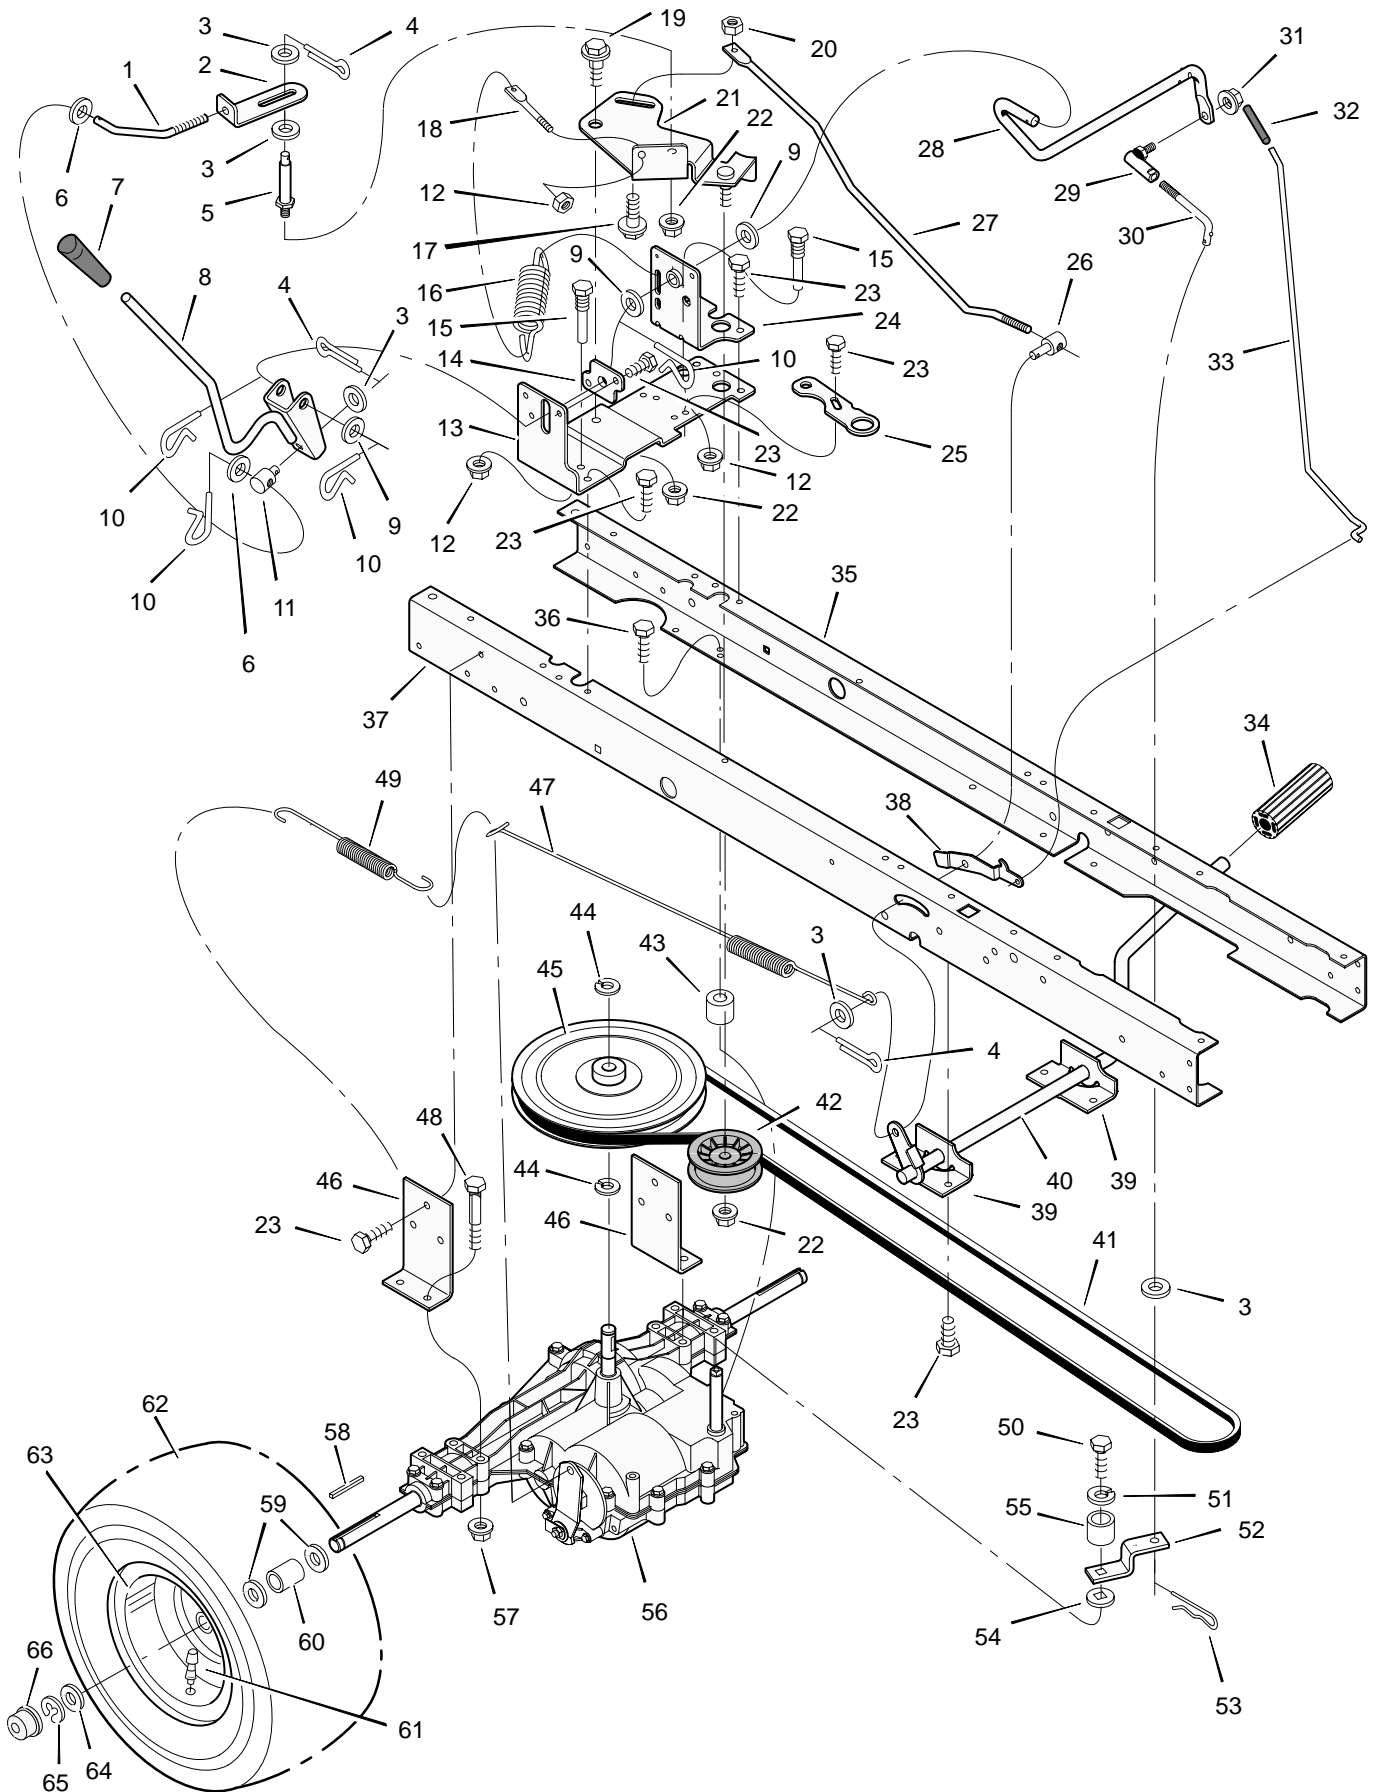

MODEL 40531x59A

REPAIR PARTS MOTION DRIVE

MODEL 40531x59A

REPAIR PARTS MOTION DRIVE

Key No.	Description	Part No.	Key No.	Description	Part No.
1	Rod, Adjuster	94166Z	35	Frame, Left	94001E701
2	Link, Clutch	94183Z	36	Screw	25x12
3	Washer	17x104	37	Frame, Right	94000E701
4	Pin, Cotter	30x20	38	Latch, Parking Brake	94045Z
5	Spacer, Stud	94146	39	Bracket, Pedal	94035E701
6	Washer	17x47Z	40	Lever, Clutch/Brake	94038E701
7	Grip	94198	41	Belt	37x87
8	Lever, Shift	94170Z	42	Pulley, Idler	91179
9	Washer	17x102	43	Spacer	94132
10	Pin, Hair	31x4	44	Ring, Snap	11x7
11	Swivel	94147	45	Pulley, Drive	91807
12	Nut, Flange	15x79	46	Bracket, Transaxle	94008E701
13	Bracket, Shifter	94033E701	47	Spring, Extension	165x115
14	Plate, Pivot	94164E701	48	Bolt	1x155
15	Guide, Belt	93349	49	Spring, Extension	165x92
16	Spring, Extension	165x116	50	Bolt	1x145
17	Bolt, Shoulder	9x54	51	Lockwasher	18x32
18	Stud, Spring	94042	52	Yoke, Shift	94031Z
19	Bolt, Shoulder	9x39	53	Pin, Hair	31x6
20	Locknut	15x89	54	Washer	17x148
21	Arm Assembly, Idler	94040Z	55	Spacer	91889
22	Locknut	15x84	56	Transaxle **	**
23	Screw	26x249	57	Nut, Flange	15x88
24	Bracket, Shift	94034E701	58	Key, Square	21553
25	Plate, Shift	94032E701	59	Washer	17x160
26	Nut, Adjuster	94815	60	Spacer	87x100Z
27	Rod, Clutch	94041Z	61	Stem, Valve	24373
28	Rod, Shift	94167Z	62	Tire *	91414
29	Joint, Ball	21031		Tube	407049
30	Link, Shift	94172Z	63	Wheel & Tire Assembly	92289-601
31	Locknut	15x87	64	Washer	17x195
32	Grip	92724	65	E-Ring	11x3
33	Rod, Parking Brake	94152Z	66	Cap, Hub (Optional)	94618
34	Pedal	21544			