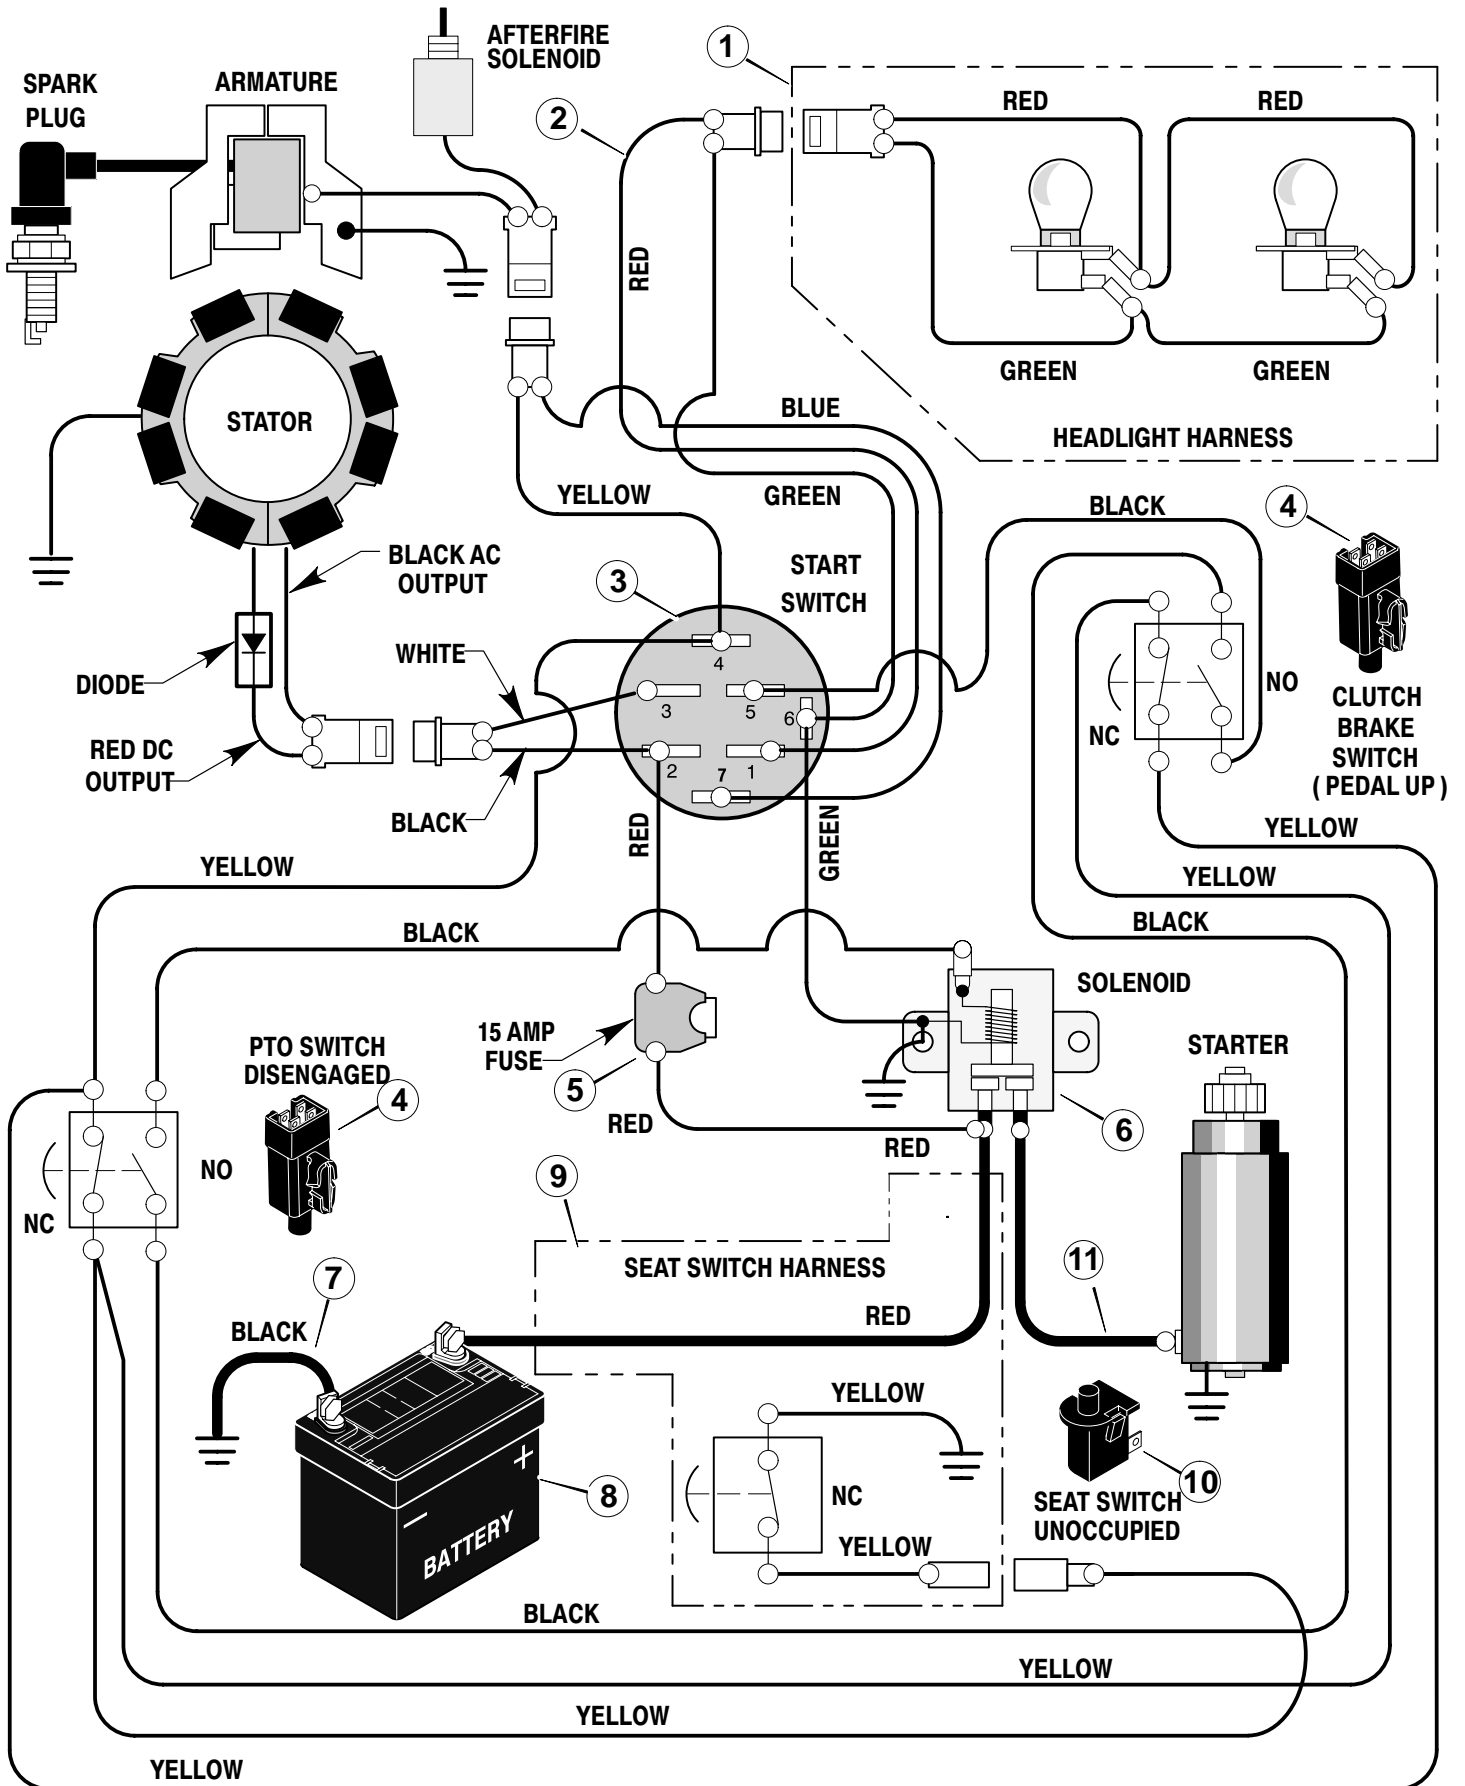

* Includes Key No. 17, 18, 30, 31, 32, 33, 45, 46, 47 and 51.

MODEL 40531x59A

REPAIR PARTS ENGINE MOUNT

MODEL 40531x59A

REPAIR PARTS ENGINE MOUNT

Key No.	Description	Part No.
1	Fuel Cap	92317
2	Fuel Tank	92342
3	Hose Clamp	91174
4	Fuel Line	23717
5	Hose Clamp	91174
6	Screw	26x201
7	Plate, Engine	94006E701
8	Throttle Control	92371
9	Engine*	—
10	Bolt, Engine Mount	25x7
11	Stack Pulley Assembly	94139Z
12	Lockwasher	19x35
13	Bolt, Hex	1x140
14	Washer	18x32
15	Screw	26x249
16	Gasket	91309
17	Muffler	91271
18	Deflector, Muffler	23740Z
19	Screw	26x208
20	Bolt, Hex	1x134
21	Guide, Belt	93349Z
22	Nut, Flange	15x79Z
23	Guide, Belt	94066Z
24	Shield, Heat	92381 SE
25	Lock, Screw	92378
26	Screw	26x263
27	Washer	18x32

MODEL 40531x59A

REPAIR PARTS ELECTRICAL SYSTEM

Key No.	Description	Part No.
1	Harness, Light Wire	250x68
	Socket, Light	92372
	Bulb, Light	90084
2	Harness, Chassis Wire	250x74
3	Switch, Ignition	92377
	Key, Ignition	20729
	Nut, Hex	91489
	Cap, Ignition	91488
4	Switch, Limit	94136
5	Fuse	54212
	Holder, Fuse	407078
6	Solenoid	94613
	Screw, Mounting	26x229
	Locknut	15x116
7	Cable, Battery Ground	24x32
	Screw, Ground Cable	26x213
8	Battery	21075
	Acid, Battery (Electrolyte)	93292
	Bolt, Carriage	2x82
	Wingnut	14x79
9	Harness, Seat Switch Wire	250x67
10	Switch, Seat Sensor	94159
11	Cable	24x31