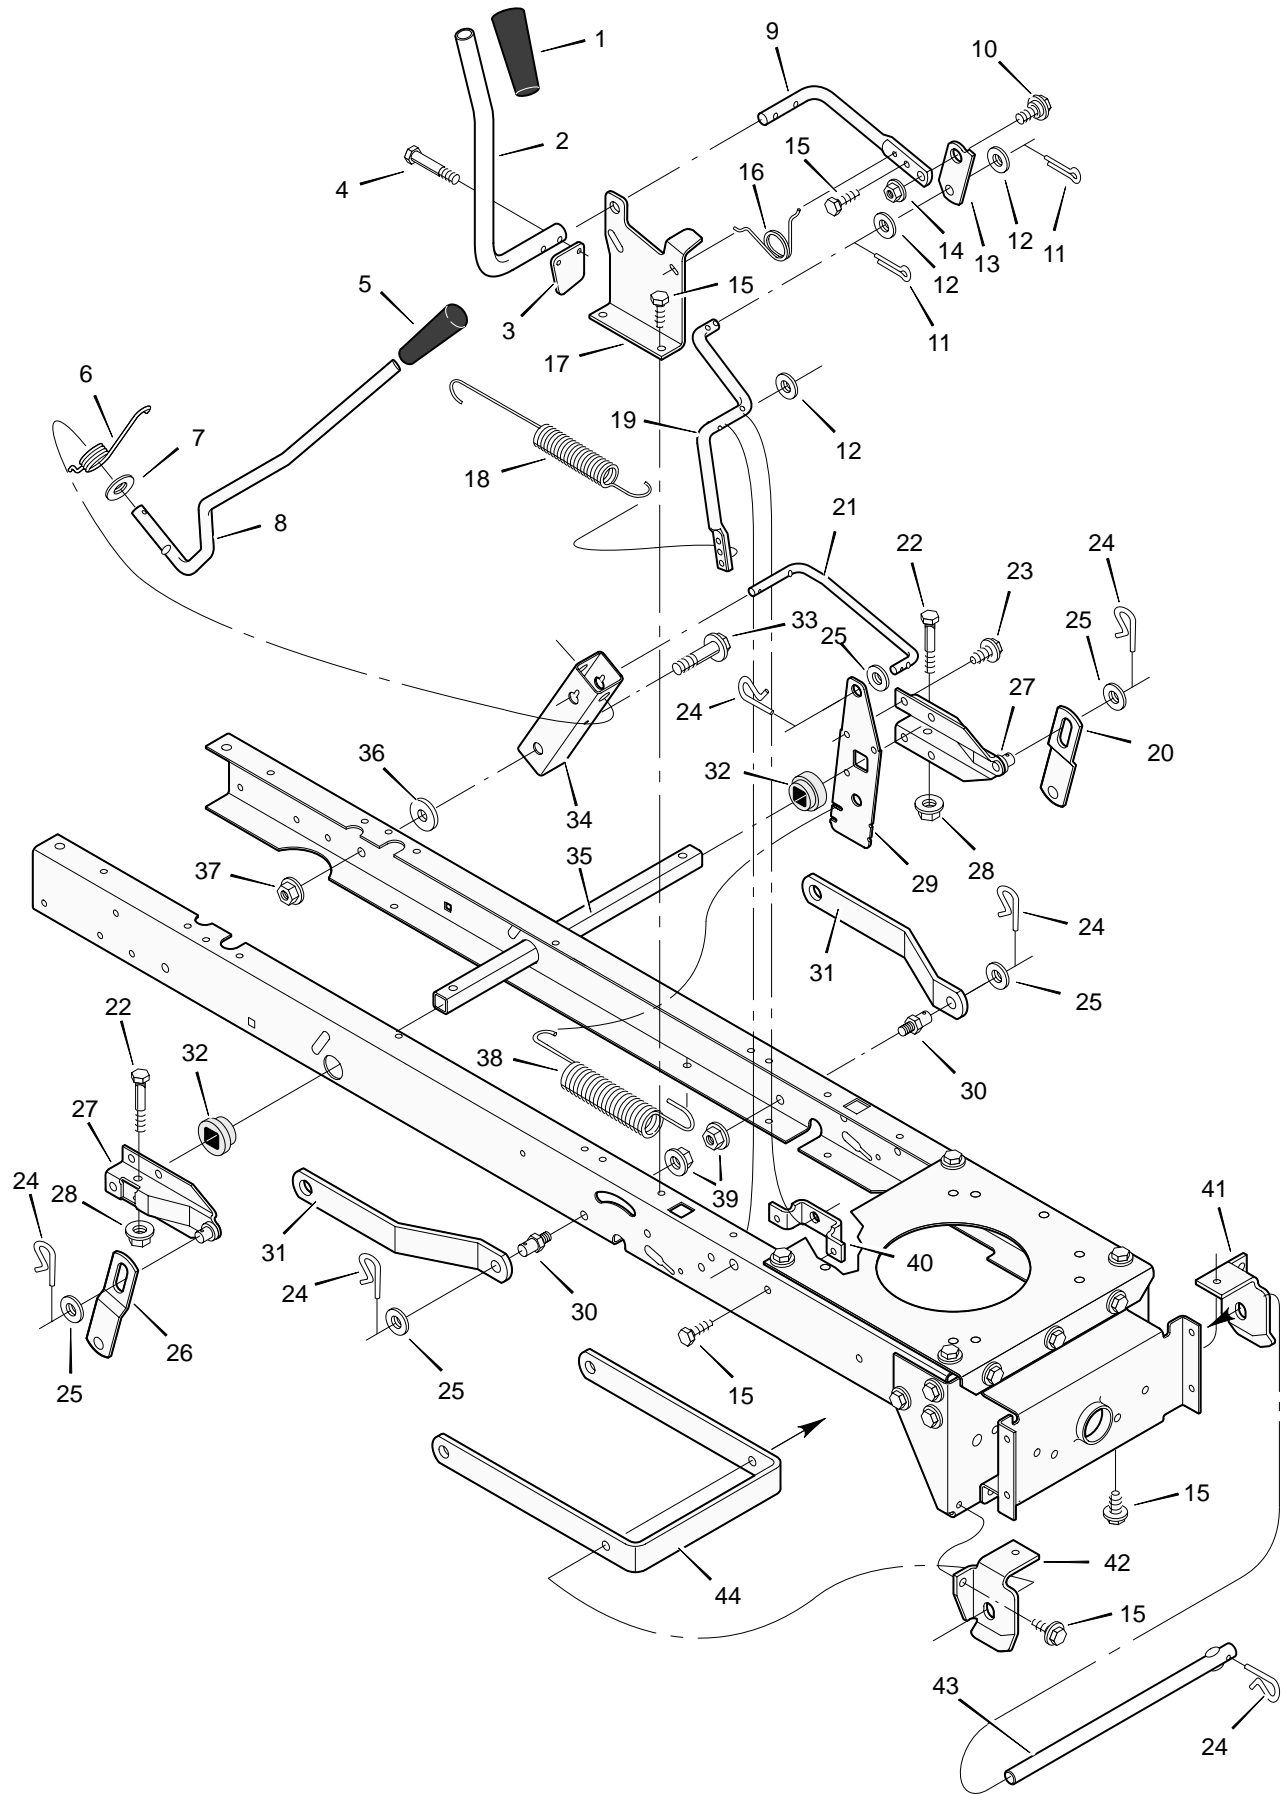

MODEL 40531x59A

REPAIR PARTS MOWER HOUSING SUSPENSION

MODEL 40531x59A

REPAIR PARTS MOWER HOUSING SUSPENSION

Key No.	Description	Part No.	Key No.	Description	Part No.
1	Grip	92698	23	Screw	26x49
2	Handle	94217Z	24	Pin, Hair	31x4
3	Pad, Switch	94022E701	25	Washer	17x91Z
4	Bolt	25x3	26	Link, Right Lift	94053E701
5	Grip	92697	27	Lever Assembly, Lift	94180E701
6	Spring	166x40	28	Nut, Flange	15x118
7	Washer	17x103	29	Plate, Lift Arm	94030E701
8	Lever, Lift	94029Z	30	Pin	94067
9	Lever, PTO	94017Z	31	Bracket, Rear Suspension	94055E701
10	Bolt, Shoulder	9x39	32	Bushing	94065
11	Pin, Cotter	30x20	33	Bolt, Shoulder	9x53
12	Washer	17x57	34	Bracket, Pivot	94015E701
13	Link, PTO	94004Z	35	Tube, Deck Lift	94063E701
14	Nut, Flange	15x84	36	Washer	17x191
15	Screw	26x249	37	Nut, Flange	15x84
16	Spring	166x39	38	Spring	165x117
17	Bracket, PTO	94018	39	Nut, Flange	15x68
18	Spring	165x118	40	Bracket, PTO	94005E701
19	Crank, PTO	94019 D	41	Hanger, Left Deck	94027E701
20	Link, Left Lift	94611E701	42	Hanger, Right Deck	94026E701
21	Link, Lift	94028E701	43	Rod, Hanger	94158Z
22	Bolt	1x74	44	Bracket, Suspension	94058E701