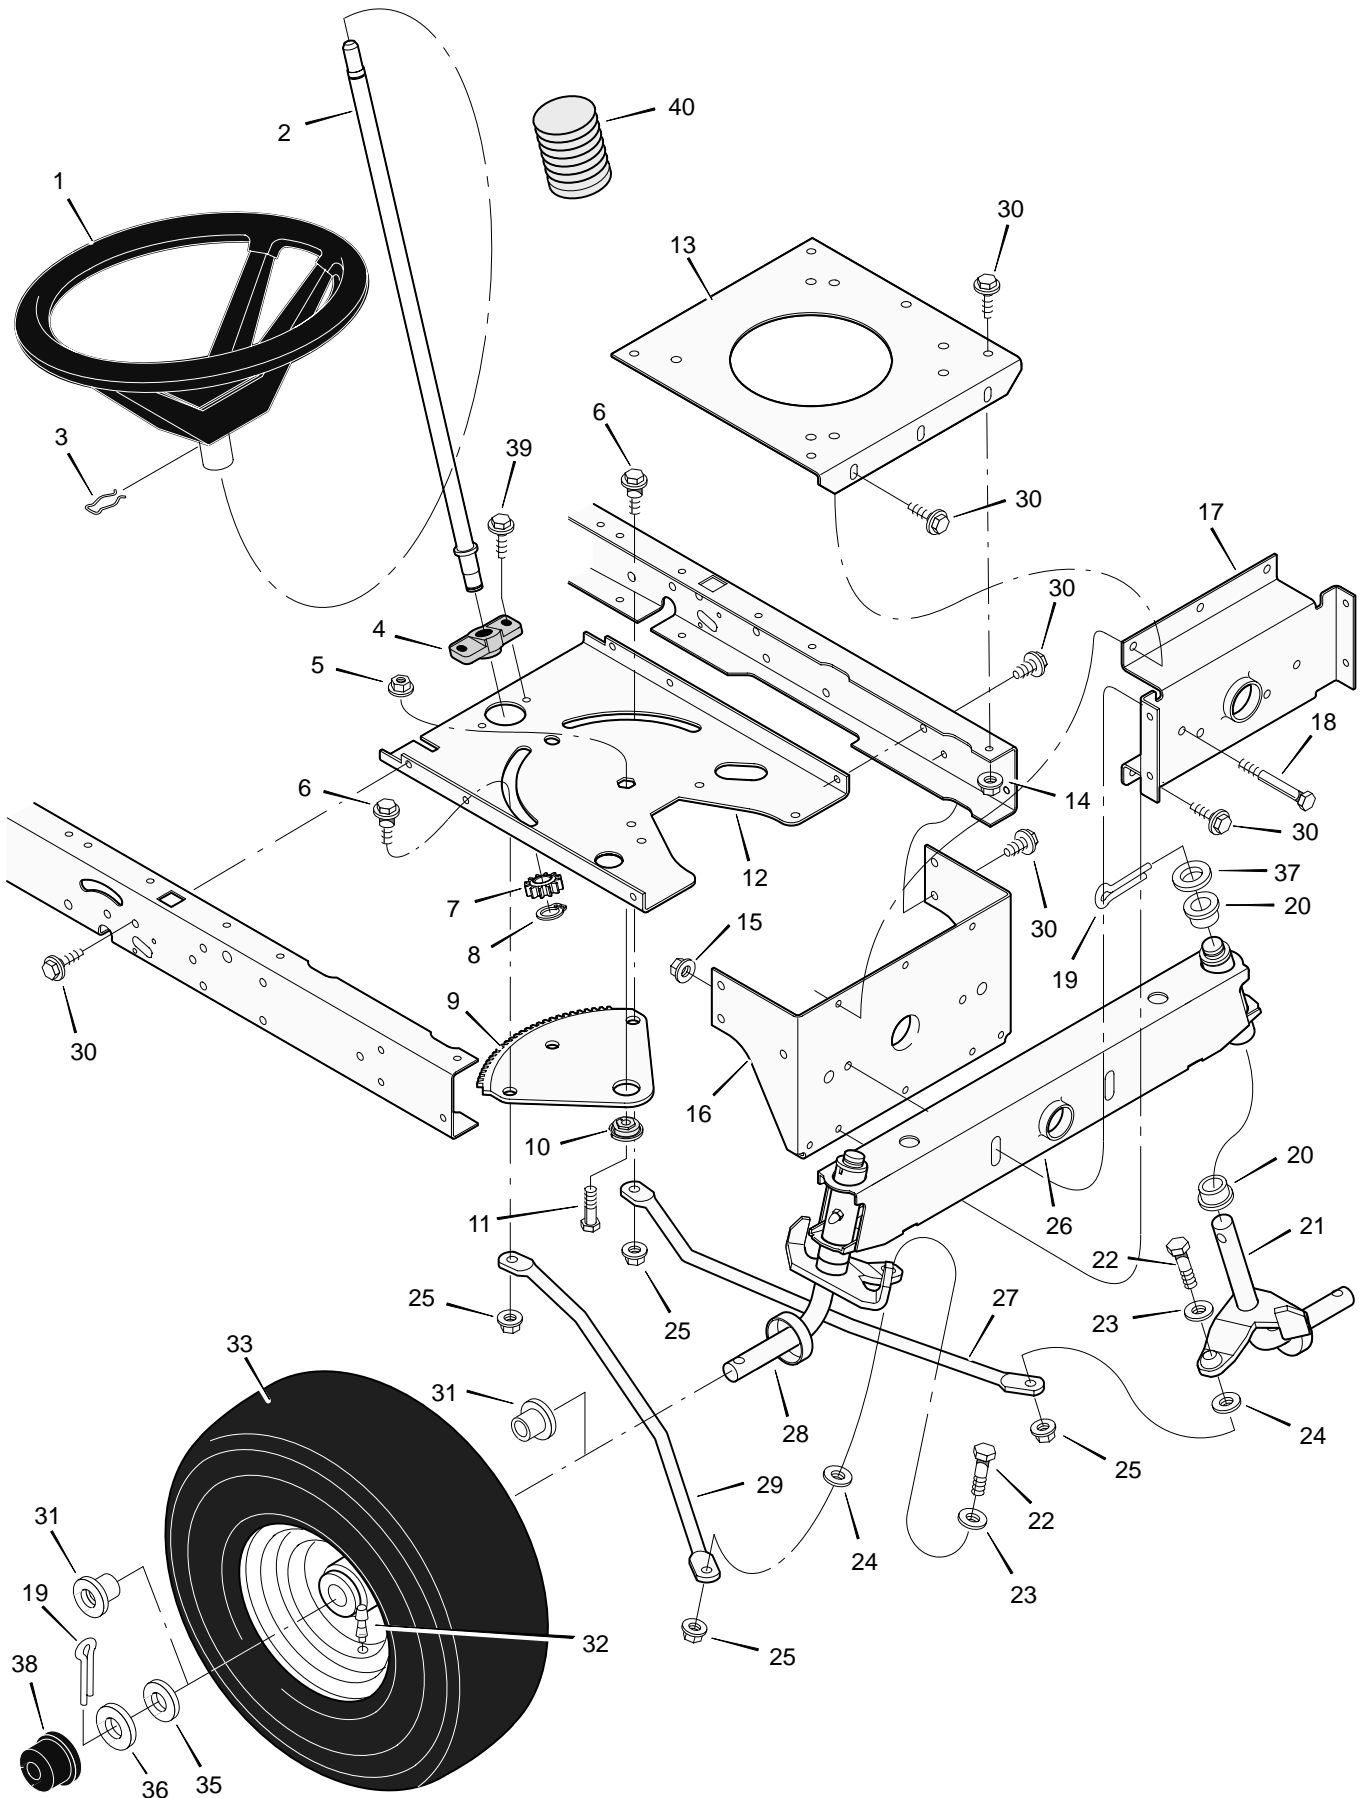

MODEL 40531x59A

REPAIR PARTS STEERING

MODEL 40531x59A

REPAIR PARTS STEERING

Key No.	Description	Part No.
1	Wheel, Steering	95442
2	Post, Steering	94127
3	Clip, Retainer	94131
4	Bearing	94124
5	Nut, Flange	15x113
6	Bolt, Shoulder	9x57
7	Gear, Pinion	94122
8	Ring, Snap	11x25
9	Gear, Sector	94121
10	Bearing	94123
11	Bolt	1x84
12	Plate, Steering	94003E701
13	Plate, Engine	94006E701
14	Nut, Flange	15x88
15	Nut, Flange	15x118
16	Bracket, Hanger	94013E701
17	Axle, Hanger	94007E701
18	Bolt	1x146
19	Pin, Cotter	30x49
20	Bearing	92527
21	Spindle Assembly, Left	94576E245
22	Bolt	1x111
23	Washer	17x104
24	Washer	17x53
25	Nut, Flange	15x84
26	Axle Assembly	94012E701
27	Drag Link, Left	94021E701
28	Spindle Assembly, Right	94575F200
29	Drag Link, Right	94020E701
30	Screw	26x249
31	Bearing, Wheel	91334
32	Stem, Valve	24373
33	Tire *	91912
34	Wheel and Tire Assembly	94578-601
35	Washer	17x195
36	Washer	17x192
37	Washer	17x113
38	Hub Cap (Optional)	94618
39	Screw	26x267
40	Bellows (Optional)	54789

* When you order a tire, make sure to give the brand name of the tire so that the tread pattern on the tire will match.