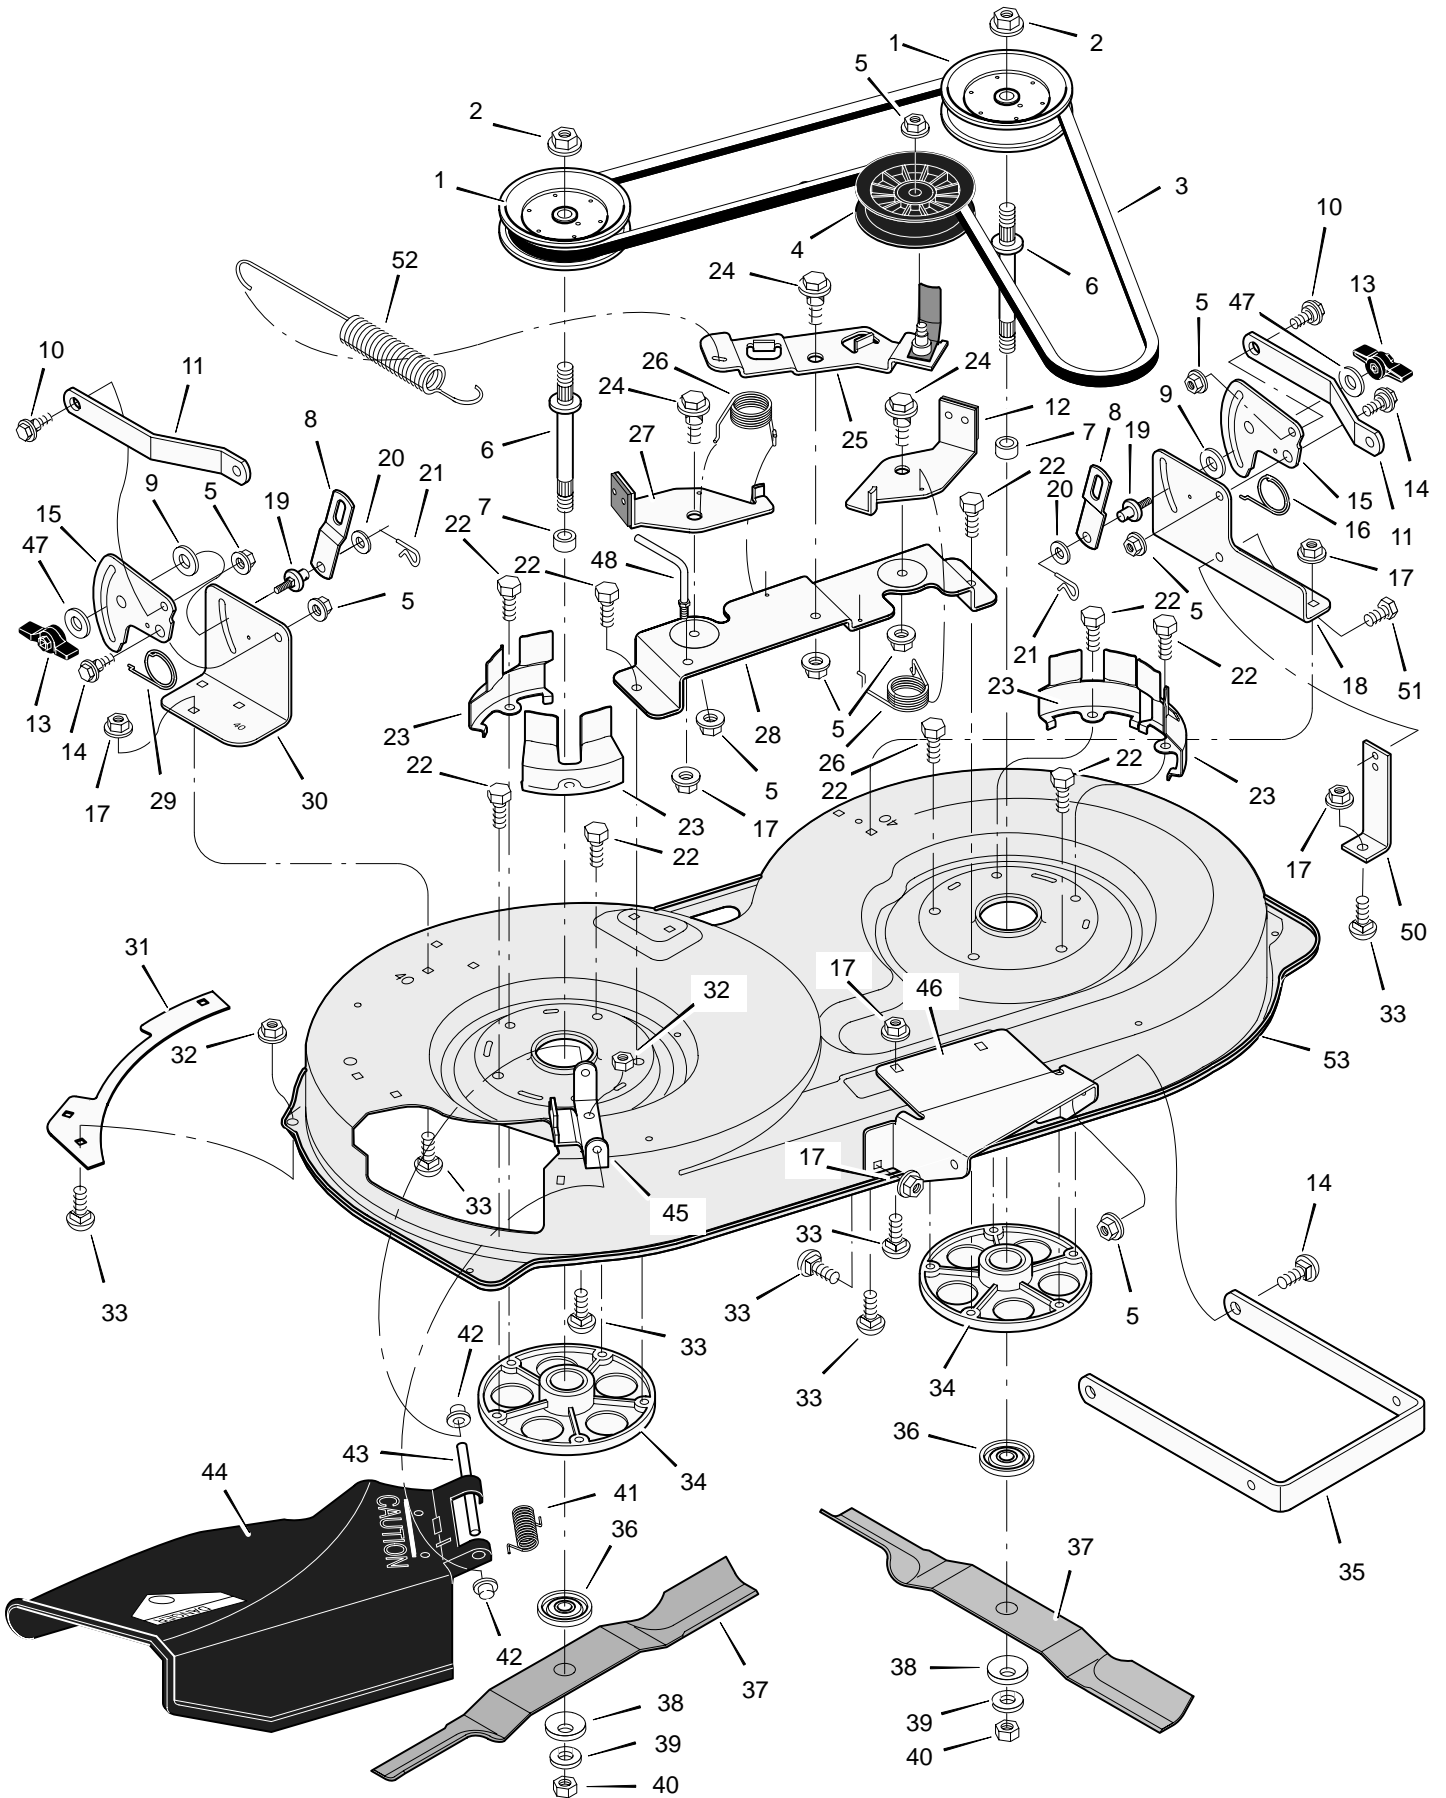

MODEL 40531x59A

REPAIR PARTS MOWER HOUSING

MODEL 40531x59A

REPAIR PARTS MOWER HOUSING

Key No.	Description	Part No.	Key No.	Description	Part No.
1	Pulley, Jackshaft	92851	28	Bracket Assembly, Brake	94145E701
2	Nut, Hex	15x121	29	Spring	166x42
3	Belt, Mower Drive	37x62	30	Bracket, Suspension	94142E701
4	Pulley, Idler	91801	31	Plate	91770E701
5	Nut, Flange	15x84	32	Nut, Flange	15x88
6	Jackshaft	94129	33	Bolt, Carriage	2x53
7	Spacer	94130	34	Mandrell	90905
8	Link, Lift	94053E701	35	Bracket, Suspension	94058E701
9	Pad, Friction	94137	36	Adapter, Blade	92466
10	Bolt, Shoulder	9x52	37	Blade	92002E701
11	Bracket, Suspension	94055E701	38	Washer	17x166
12	Pad Assembly, Left Brake	94049	39	Washer	17x165
13	Knob	94068	40	Nut	15x100
14	Bolt, Shoulder	9x51	41	Spring	166x4
15	Plate, Suspension	94128E701	42	Cap, Push On	28x23
16	Spring	166x43	43	Rod, Pivot	91767 Z
17	Nut, Flange	15x79	44	Deflector	94707
18	Bracket, Suspension	94143E701	45	Bracket, Deflector	91765E701
19	Pin, Hanger	94064	46	Bracket, Front Hanger	94144E701
20	Washer	17x103	47	Washer	17x45
21	Pin, Cotter	31x4	48	Guide, Belt	94781
22	Bolt	25x7	50	Bracket, Support	94681E701
23	Cover, Pulley	94051E701	51	Screw	26x249
24	Bolt, Shoulder	9x39	52	Spring, Extension	165x119
25	Arm, Idler	94177E701	53	Housing, Blade *	94140E701
26	Spring	166x41	1-53	Complete Mower Housing Assembly	776001
27	Pad Assembly, Right Brake	94047			

* Includes Key No. 17, 18, 30, 31, 32, 33, 45, 46, 47 and 51.