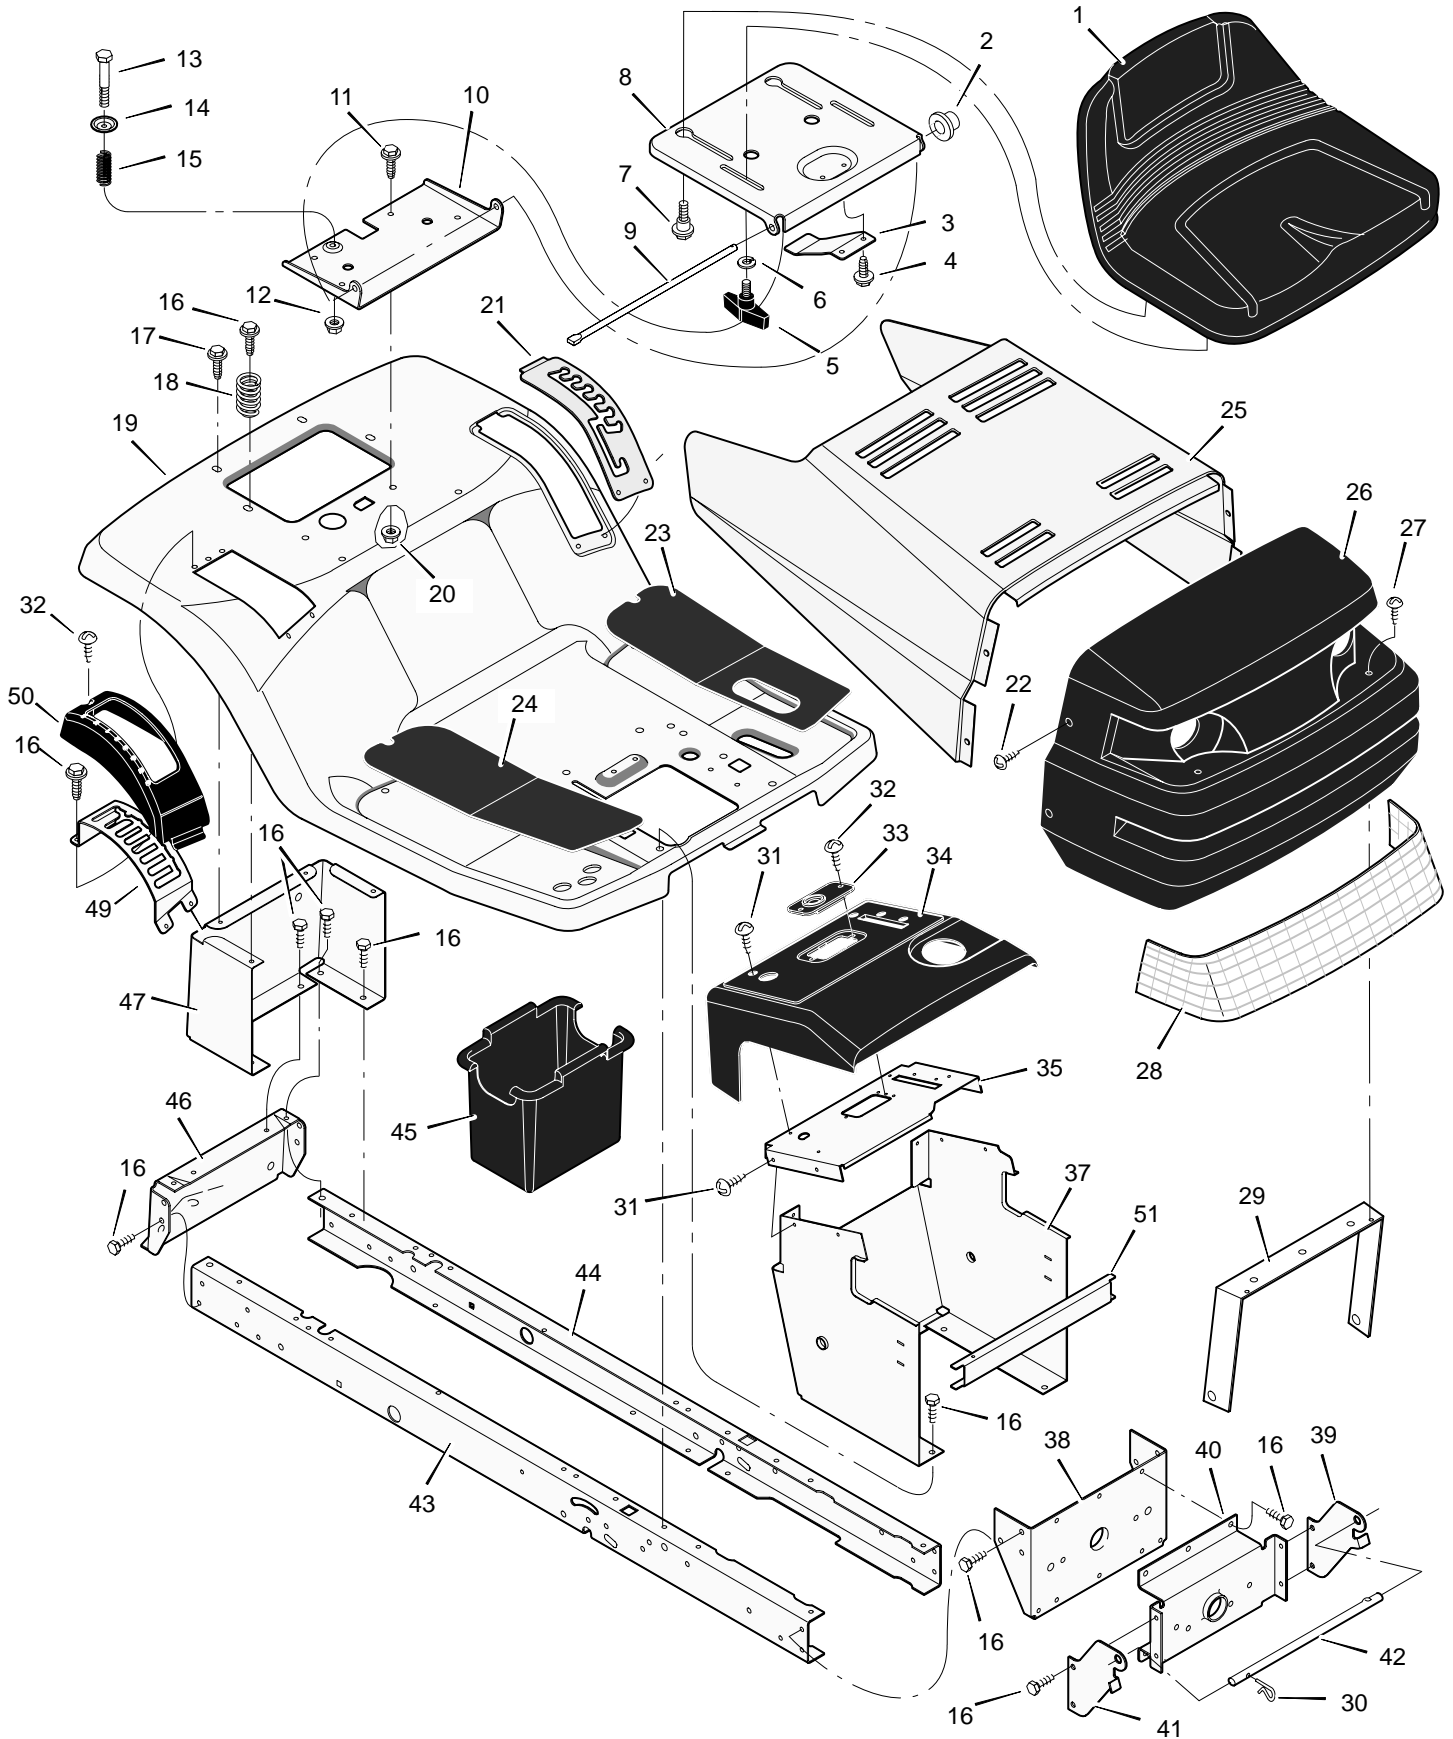

MODEL 40531x59A

REPAIR PARTS CHASSIS & HOOD

MODEL 40531x59A

REPAIR PARTS CHASSIS & HOOD

Key No.	Description	Part No.	Key No.	Description	Part No.
1	Seat	94803	30	Pin, Hair	31x4
2	Cap, Push On	28x23	31	Screw	26x270
3	Spring	94057	32	Screw	26x238
4	Screw	26x229	33	Bearing, Steering	94214
5	Bolt, Wing	94160	34	Dash	95033
6	Washer	17x47Z	35	Plate, Dash	94211E701
7	Bolt, Shoulder	9x56	36	Panel, Access	93007E717
8	Support, Seat	94154E245	37	Support, Dash	94210E717
9	Rod, Pivot	94156 Z	38	Bracket, Rear Hanger	94013E701
10	Bracket, Pivot	94153E717	39	Support, Left Grille	94213E701
11	Bolt	1x45	40	Axle, Hanger	94007E701
12	Nut	15x89	41	Support, Right Grille	94212E701
13	Bolt, Shoulder	9x55	42	Rod, Pivot	92332Z
14	Washer	94155Z	43	Frame, Right	94000E701
15	Spring	164x31	44	Frame, Left	94001E701
16	Screw	26x249	45	Container, Battery	94069
17	Screw	26x263	46	Plate, Hitch	94002E717
18	Spring	164x30	47	Panel, Rear	94023E717
19	Deck, Seat	94173E245	49	Gate, Shift	94171E701
20	Nut	15x88	50	Cover, Shift Gate	94138
21	Plate, Index	94829E701	52	Channel	94215E701
23	Mat, Left	94149	—	Decal, Right Hood	44x7112
24	Mat, Right	94148	—	Decal, Left Hood	44x7113
25	Hood	92333E245	—	Decal, Warning	44x6815
26	Grille Assembly (Includes Lens)	94867E717	—	Decal, Shifter	44x6283
27	Screw	26x239	—	Book, Instruction	F-97804
28	Lens	92334	—	Book, Instruction	F-97805
29	Brace, Grille	92448	—	Parts List	F-97806