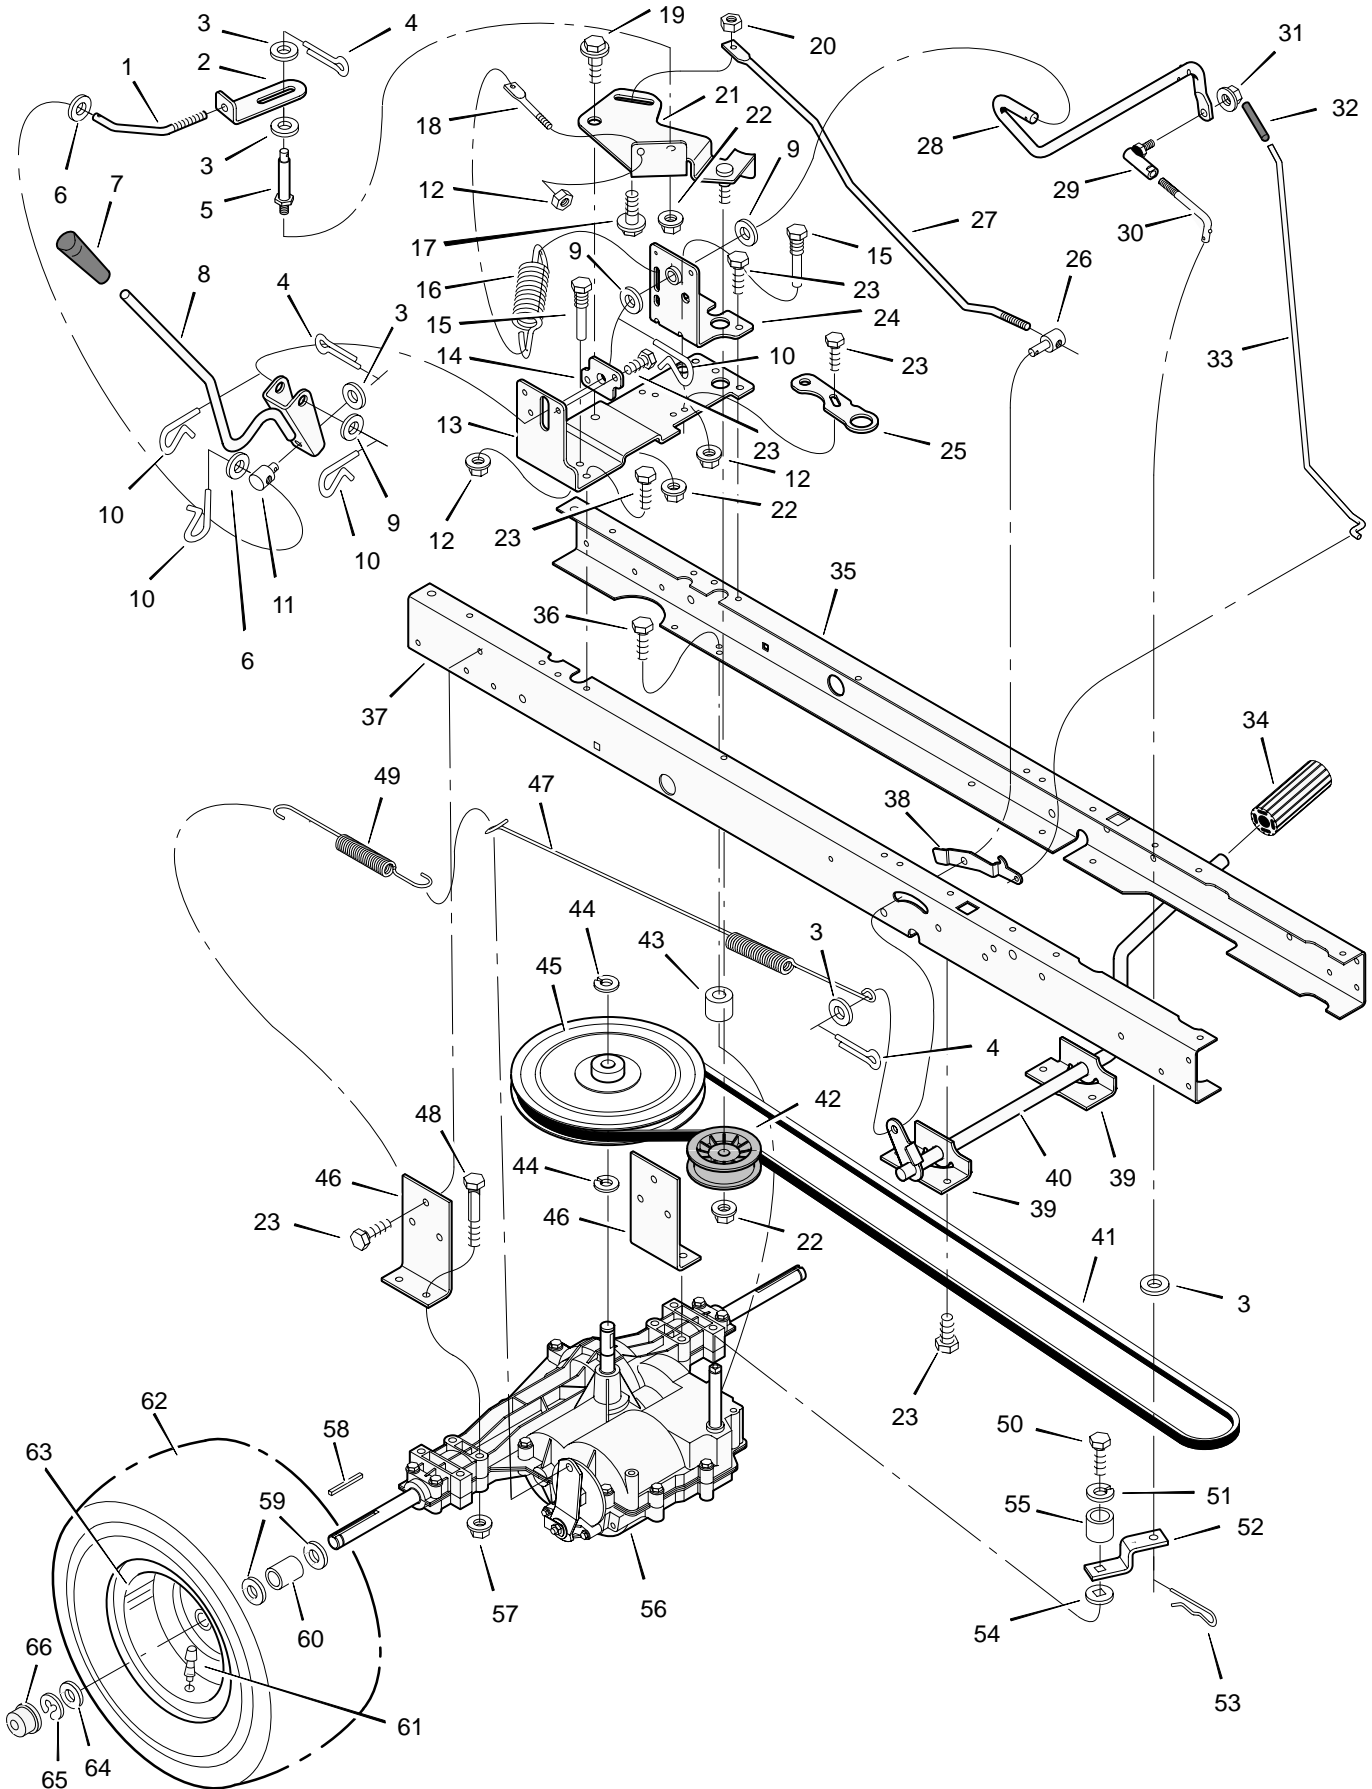

MODEL 40530x51C

REPAIR PARTS MOTION DRIVE

MODEL 40530x51C

REPAIR PARTS MOTION DRIVE

Key No.	Description	Part No.	Key No.	Description	Part No.
1	Rod, Adjuster	690171 Z	35	Frame, Left	690207E700
2	Link, Clutch	94183 Z	36	Screw	25x12
3	Washer	17x104	37	Frame, Right	690206E700
4	Pin, Cotter	30x20	38	Latch, Parking Brake	94045 Z
5	Spacer, Stud	94146	39	Bracket, Pedal	94035E700
6	Washer	17x47 Z	40	Lever, Clutch/Brake	94038E700
7	Grip	94198	41	Belt	37x87
8	Lever, Shift	690170 Z	42	Pulley, Idler	91179
9	Washer	17x102	43	Spacer	94132
10	Pin, Hair	31x4	44	Ring, Snap	11x7
11	Swivel	94147	45	Pulley, Drive	95094
12	Nut, Flange	15x79	46	Bracket, Left Transaxle	94008E700
13	Bracket, Shifter	690166E700	47	Spring, Extension	165x115
14	Plate, Pivot	94164E700	48	Bolt	1x155
15	Guide, Belt	93349	49	Spring, Extension	165x92
16	Spring, Extension	165x116	50	Bolt	6x105
17	Bolt, Shoulder	9x54	51	Lockwasher	17x38
18	Stud, Spring	94042 Z	52	Yoke, Shift	94031 Z
19	Bolt, Shoulder	9x39	53	Pin, Hair	31x6
20	Locknut	15x89	54	Washer	17x148
21	Arm Assembly, Idler	690173 Z	55	Spacer	91889
22	Locknut	15x84	56	Transaxle **	**
23	Screw	26x249	57	Nut, Flange	15x88
24	Bracket, Shift	94034E700	58	Key, Square	21553
25	Plate, Shift	94032E700	59	Washer	17x160
26	Nut, Adjuster	94815	60	Spacer	87x105 Z
27	Rod, Clutch	94041 Z	61	Stem, Valve	24373
28	Rod, Shift	94167 Z	62	Tire *	91414
29	Joint, Ball	21031		Tube	407049
30	Link, Shift	94172 Z	63	Wheel & Tire Assembly	92289-601
31	Locknut	15x87	64	Washer	17x195
32	Grip	91079	65	E-Ring	11x3
33	Rod, Parking Brake	94152 Z	66	Cap, Hub (Optional)	94618
34	Pedal	21544			

* When you order a tire, make sure to give the brand name of the tire so that the tread pattern on the tire will match.

** For information on Replacement Parts see the Central Parts Distributor in your area.