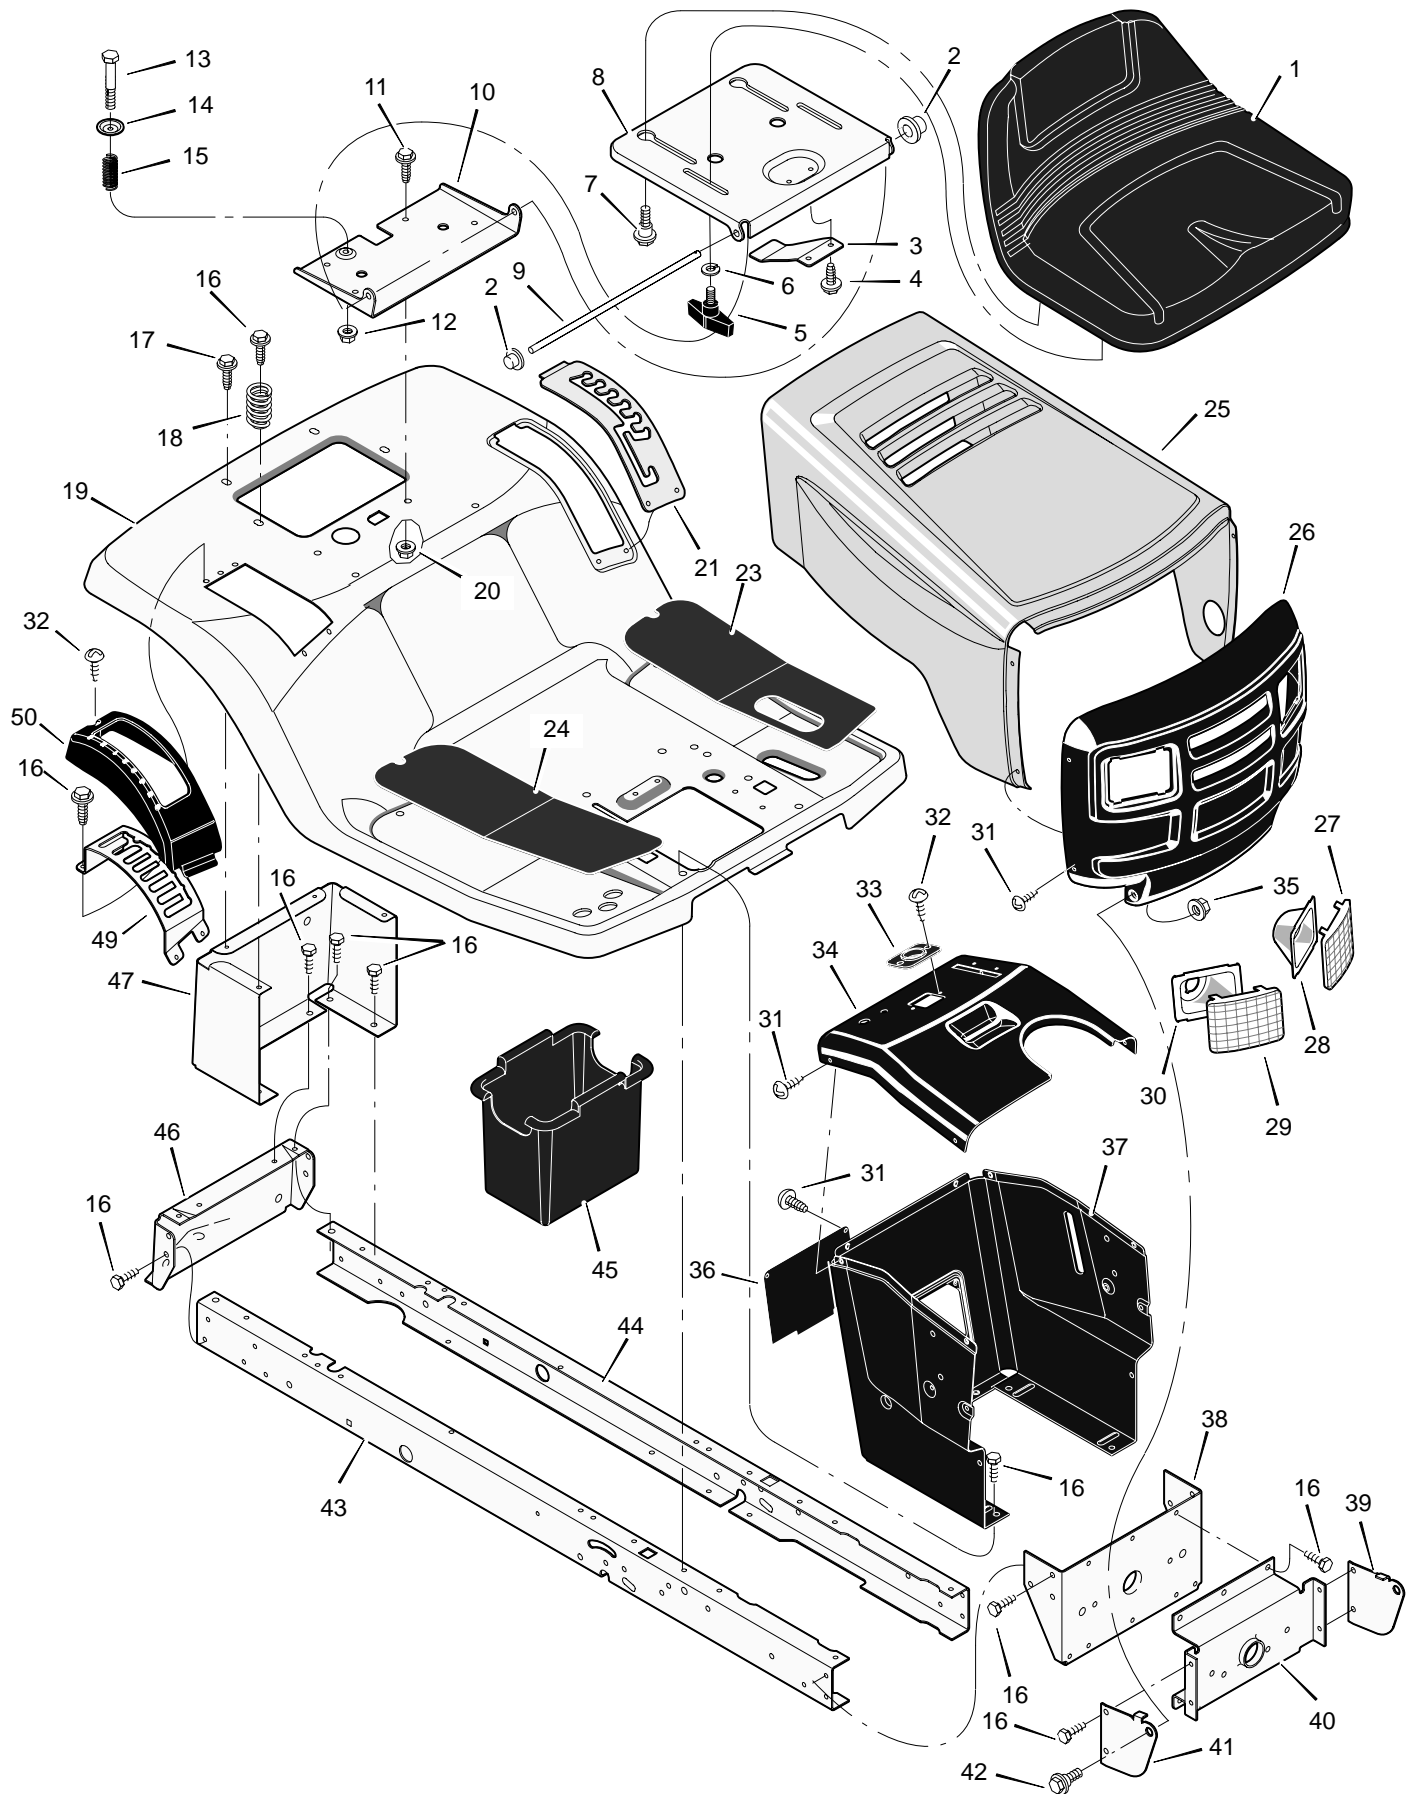

MODEL 40530x51C

REPAIR PARTS CHASSIS & HOOD

MODEL 40530x51C

REPAIR PARTS CHASSIS & HOOD

| Key No. | Description | Part No. | Key No. | Description | Part No. |
|---------|----------------|------------|---------|---------------------------------|-------------|
| 1 | Seat | 690566 | 27 | Lens, Left | 94081 |
| 2 | Cap, Push On | 28x23 | 28 | Bezel, Left | 94077Z |
| 3 | Spring | 94057 | 29 | Lens, Right | 94080 |
| 4 | Screw | 26x229 | 30 | Bezel, Right | 94076Z |
| 5 | Bolt, Wing | 94160 | 31 | Screw | 26x270 |
| 6 | Washer | 17x47Z | 32 | Screw | 26x238 |
| 7 | Bolt, Shoulder | 9x56 | 33 | Bearing, Steering | 94075 |
| 8 | Support, Seat | 94154E700 | 34 | Dash | 94074E700 |
| 9 | Rod, Pivot | 94156 Z | 35 | Nut | 15x84 |
| 10 | Bracket, Pivot | 94153E700 | 36 | Panel, Access | 93007E700 |
| 11 | Bolt | 1x45 | 37 | Support, Dash | 95318E700 |
| 12 | Nut | 15x89 | 38 | Bracket, Rear Hanger | 94013E700 |
| 13 | Bolt, Shoulder | 9x55 | 39 | Support, Left Grille | 94083E700 |
| 14 | Washer | 94155Z | 40 | Axle, Hanger | 94007E700 |
| 15 | Spring | 164x31 | 41 | Support, Right Grille | 94082E700 |
| 16 | Screw | 26x249 | 42 | Bolt, Shoulder | 9x51 |
| 17 | Screw | 26x263 | 43 | Frame, Right | 690206E700 |
| 18 | Spring | 164x30 | 44 | Frame, Left | 690207E700 |
| 19 | Deck, Seat | 94173E245 | 45 | Container, Battery | 94069 |
| 20 | Nut | 15x88 | 46 | Plate, Hitch | 1001002E245 |
| 21 | Plate, Index | 94829E700 | 47 | Panel, Rear | 690434E245 |
| 23 | Mat, Left | 94999 | 49 | Gate, Shift | 94171E700 |
| 24 | Mat, Right | 94998 | 50 | Cover, Shift Gate | 94138E700 |
| 25 | Hood | 690608E245 | — | Instruction Book and Parts List | F-000762L |
| 26 | Grille | 94079E700 | | | |