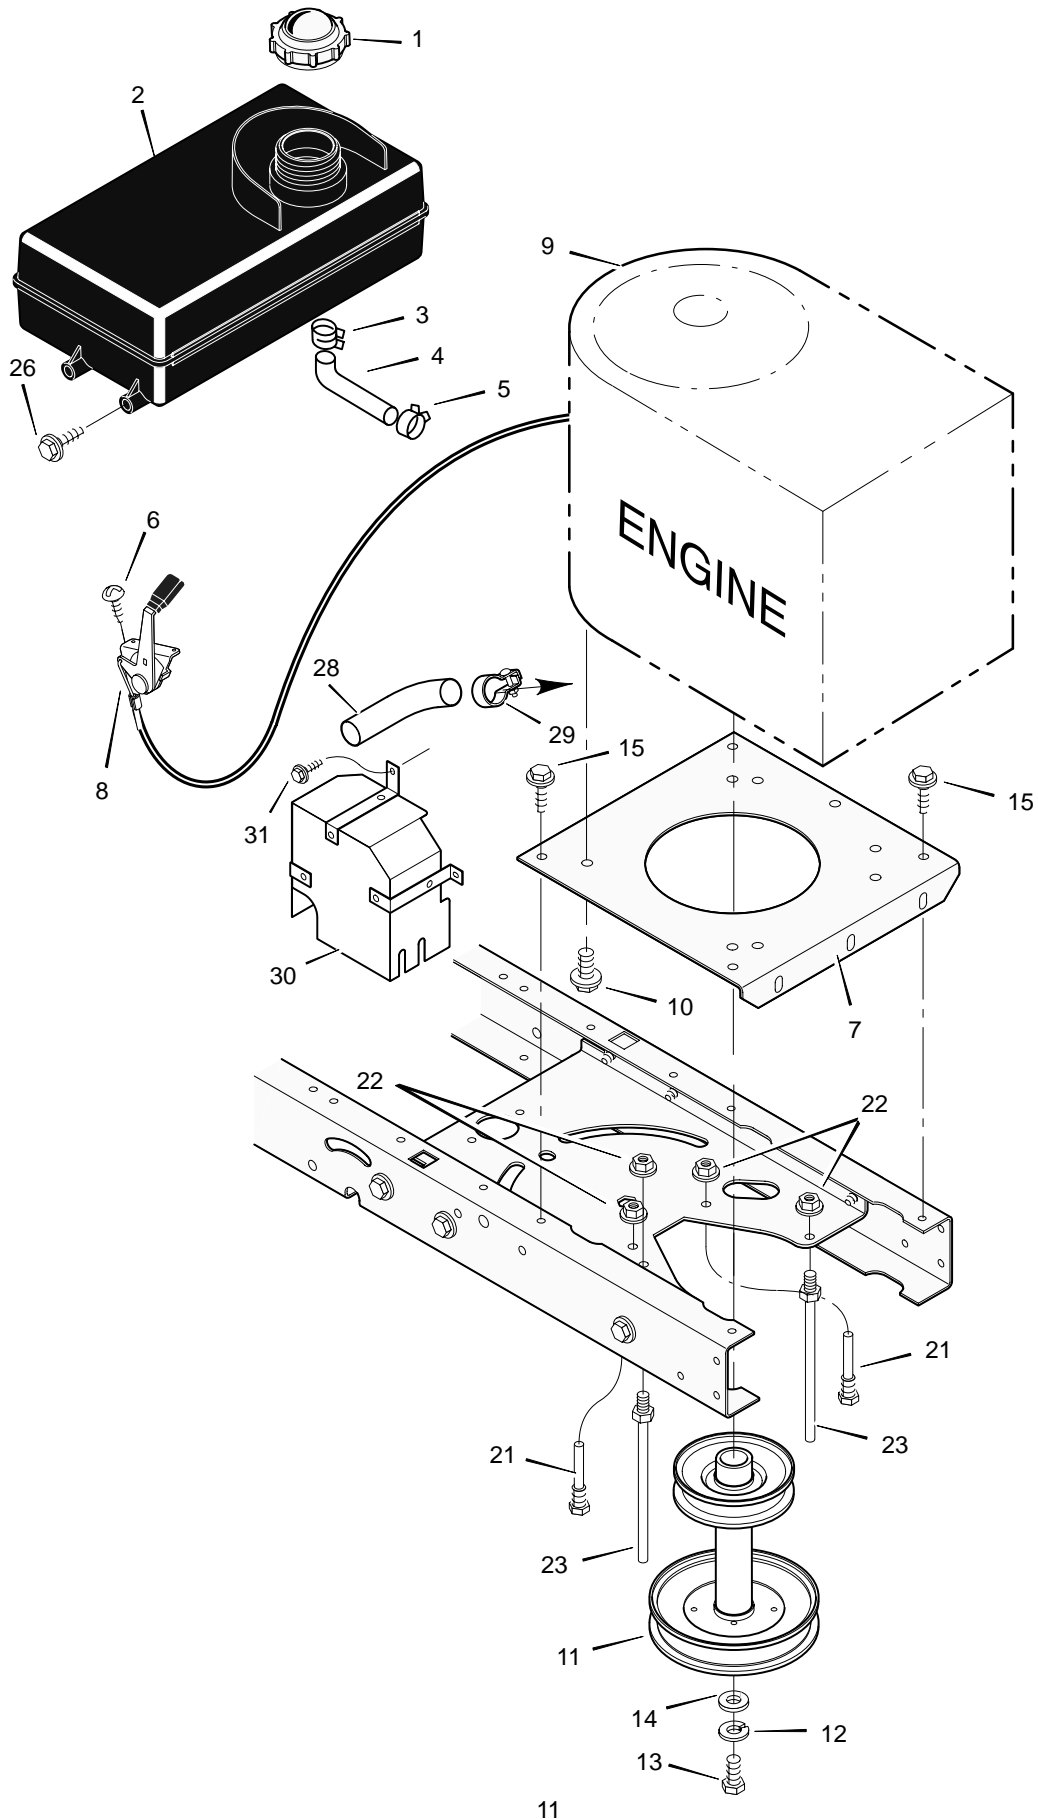

MODEL 40530x51C

REPAIR PARTS MOWER HOUSING

Key No.	Description	Part No.	Key No.	Description	Part No.
1	Pulley, Jackshaft	92851	28	Bracket Assembly, Brake	94145E700
2	Nut, Hex	15x121	29	Spring	166x42
3	Belt, Mower Drive	37x62	30	Bracket, Suspension	94142E700
4	Pulley, Idler	690387	31	Plate	91770E700
5	Nut, Flange	15x84	32	Nut, Flange	15x88
6	Jackshaft	94129	33	Bolt, Carriage	2x53
7	Spacer	94130	34	Mandrell	92574
8	Link, Lift	690212E700	35	Bracket, Suspension	94058E700
9	Pad, Friction	94137	36	Adapter, Blade	92466
10	Bolt, Shoulder	9x52	37	Blade	92002E701
11	Bracket, Suspension	94055E700	38	Washer	17x166
12	Pad Assembly, Left Brake	94049E700	39	Washer	17x165
13	Knob	94068	40	Nut	15x100
14	Bolt, Shoulder	9x51	41	Spring	166x4
15	Plate, Suspension	94128E700	42	Cap, Push On	28x23
16	Spring	166x43	43	Rod, Pivot	94957 Z
17	Nut, Flange	15x79	44	Deflector Assembly	94707
18	Bracket, Left Suspension	94143E700	45	Bracket, Deflector	94956E700
19	Pin, Hanger	95194	46	Bracket, Front Hanger	94144E700
20	Washer	17x103	47	Washer	17x45 Z
21	Pin, Cotter	31x4	48	Guide, Belt	94781
22	Bolt	25x7	50	Bracket, Support	94681E700
23	Cover, Pulley	94051E700	51	Screw	26x249
24	Bolt, Shoulder	9x39	52	Spring, Extension	165x119
25	Arm, Idler	690408E700	53	Spacer	690369
26	Spring	166x41	54	Housing, Blade *	94888E700
27	Pad Assembly, Right Brake	94047E700	1-54	Complete Mower Housing Assembly	776103

* Includes Key No. 17, 18, 30, 31, 32, 33, 45, 46, 47 and 51.

MODEL 40530x51C

REPAIR PARTS ENGINE MOUNT