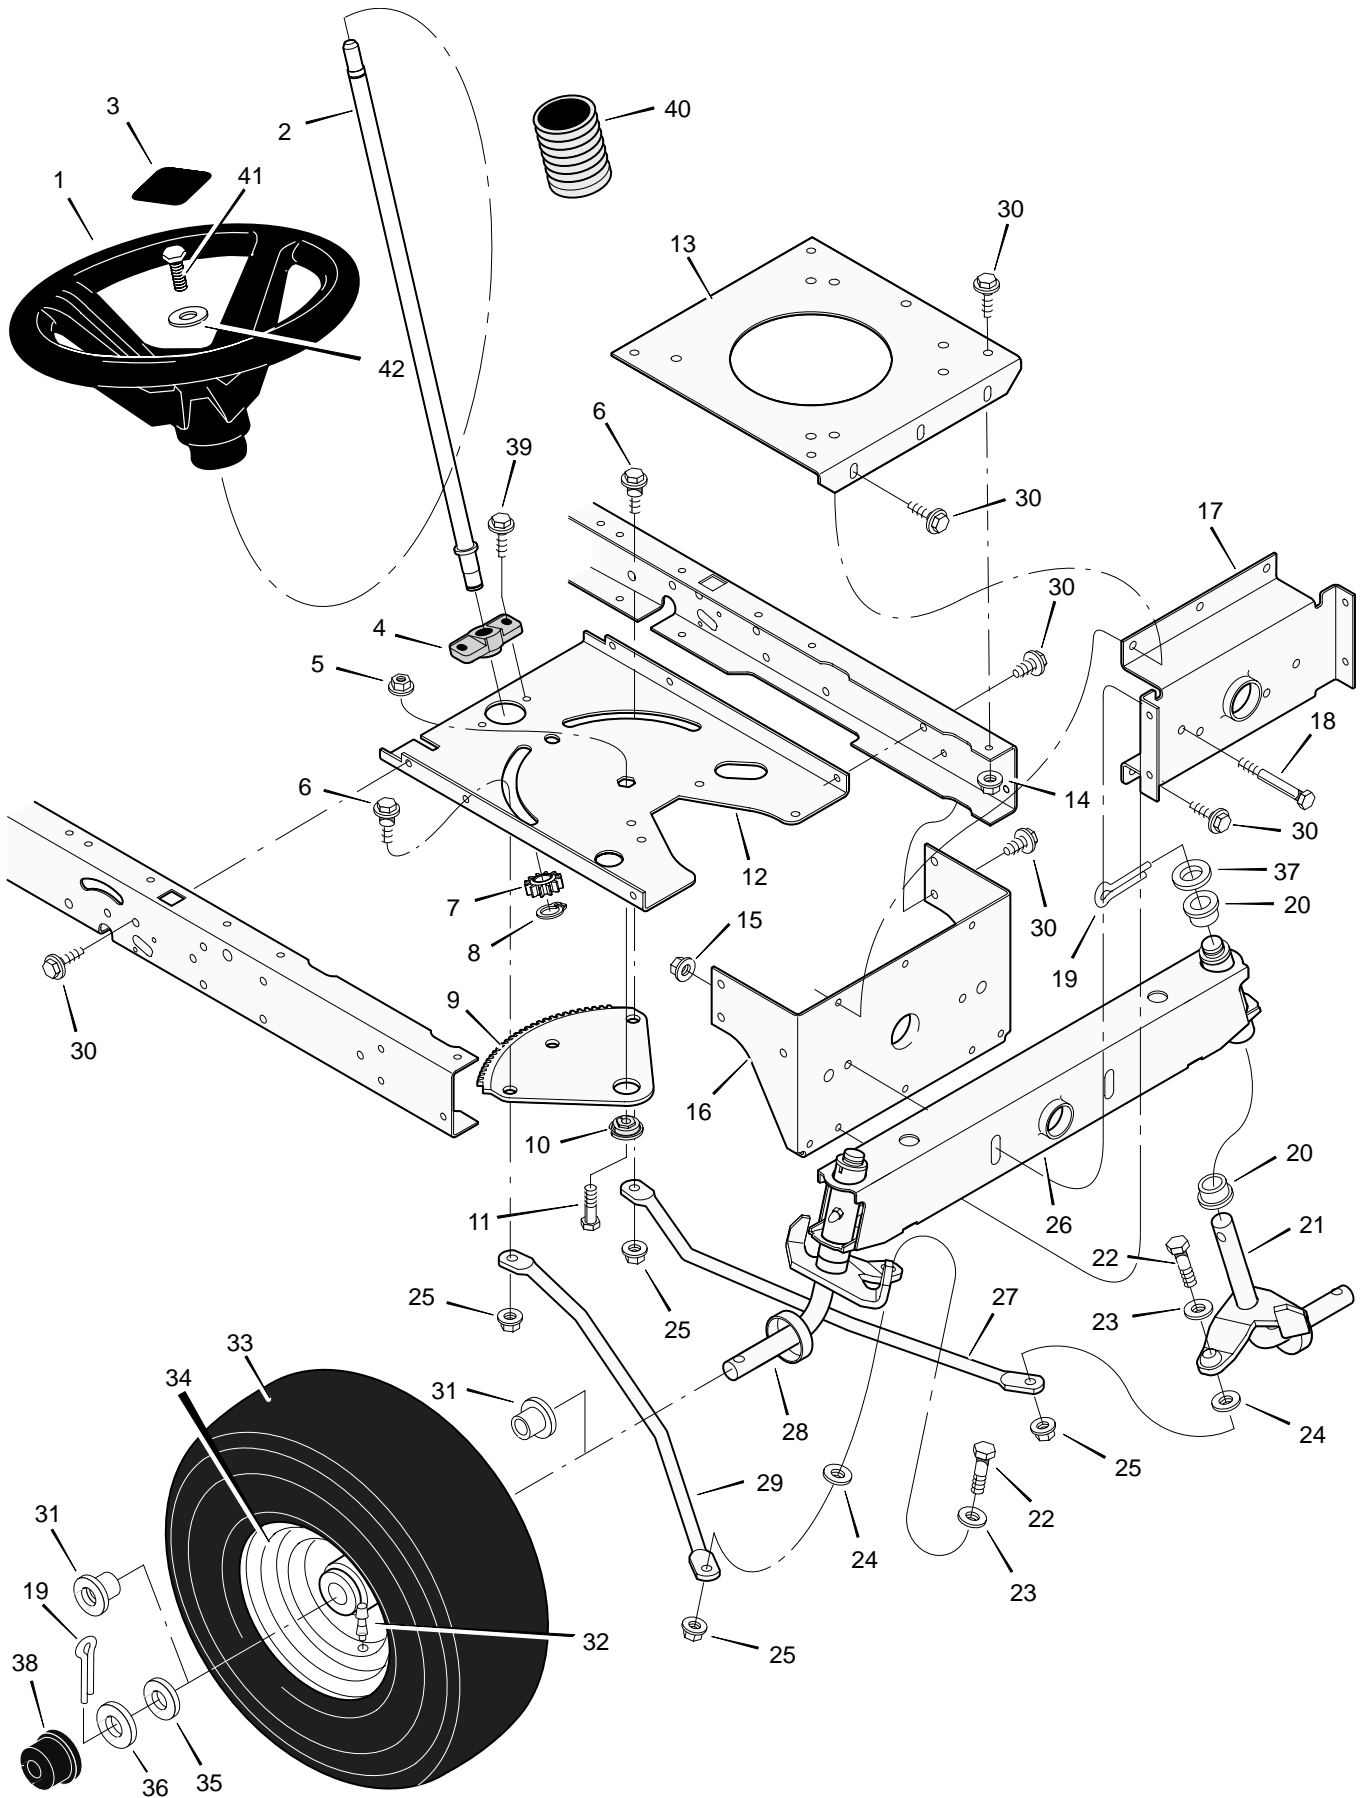

MODEL 40530x51C

REPAIR PARTS STEERING

MODEL 40530x51C

REPAIR PARTS STEERING

| Key No. | Description | Part No. | Key No. | Description | Part No. |
|---------|------------------------|------------|---------|-------------------------|------------|
| 1 | Wheel, Steering | 95185 | 23 | Washer | 17x104 |
| 2 | Post, Steering | 690625 | 24 | Washer | 17x53 Z |
| 3 | Insert, Steering Wheel | 711326 | 25 | Nut, Flange | 15x84 |
| 4 | Bearing | 94124 | 26 | Axle Assembly | 690210E700 |
| 5 | Nut, Flange | 15x111 | 27 | Drag Link, Left | 95329E700 |
| 6 | Bolt, Shoulder | 9x57 | 28 | Spindle Assembly, Right | 94575E700 |
| 7 | Gear, Pinion | 690183E700 | 29 | Drag Link, Right | 95328E700 |
| 8 | Ring, Snap | 11x25 | 30 | Screw | 26x249 |
| 9 | Gear, Sector | 94121E700 | 31 | Bearing, Wheel | 91334 |
| 10 | Bearing | 94123 | 32 | Stem, Valve | 24373 |
| 11 | Bolt | 1x84 | 33 | Tire * | 91912 |
| 12 | Plate, Steering | 690551E700 | — | Tube | 407924 |
| 13 | Plate, Engine | 94006E700 | 34 | Wheel and Tire Assembly | 94578-601 |
| 14 | Nut, Flange | 15x88 | 35 | Washer | 17x195 |
| 15 | Nut, Flange | 15x118 | 36 | Washer | 17x192 |
| 16 | Bracket, Hanger | 94013E700 | 37 | Washer | 17x113 |
| 17 | Axle, Hanger | 94007E700 | 38 | Hub Cap | 94618 |
| 18 | Bolt | 1x146 | 39 | Screw | 26x267 |
| 19 | Pin, Cotter | 30x49 | 40 | Bellows | 92059 |
| 20 | Bearing | 690150 | 41 | Bolt | 25x3 |
| 21 | Spindle Assembly, Left | 94576E700 | 42 | Washer | 17x146 |
| 22 | Bolt | 1x111 | | | |