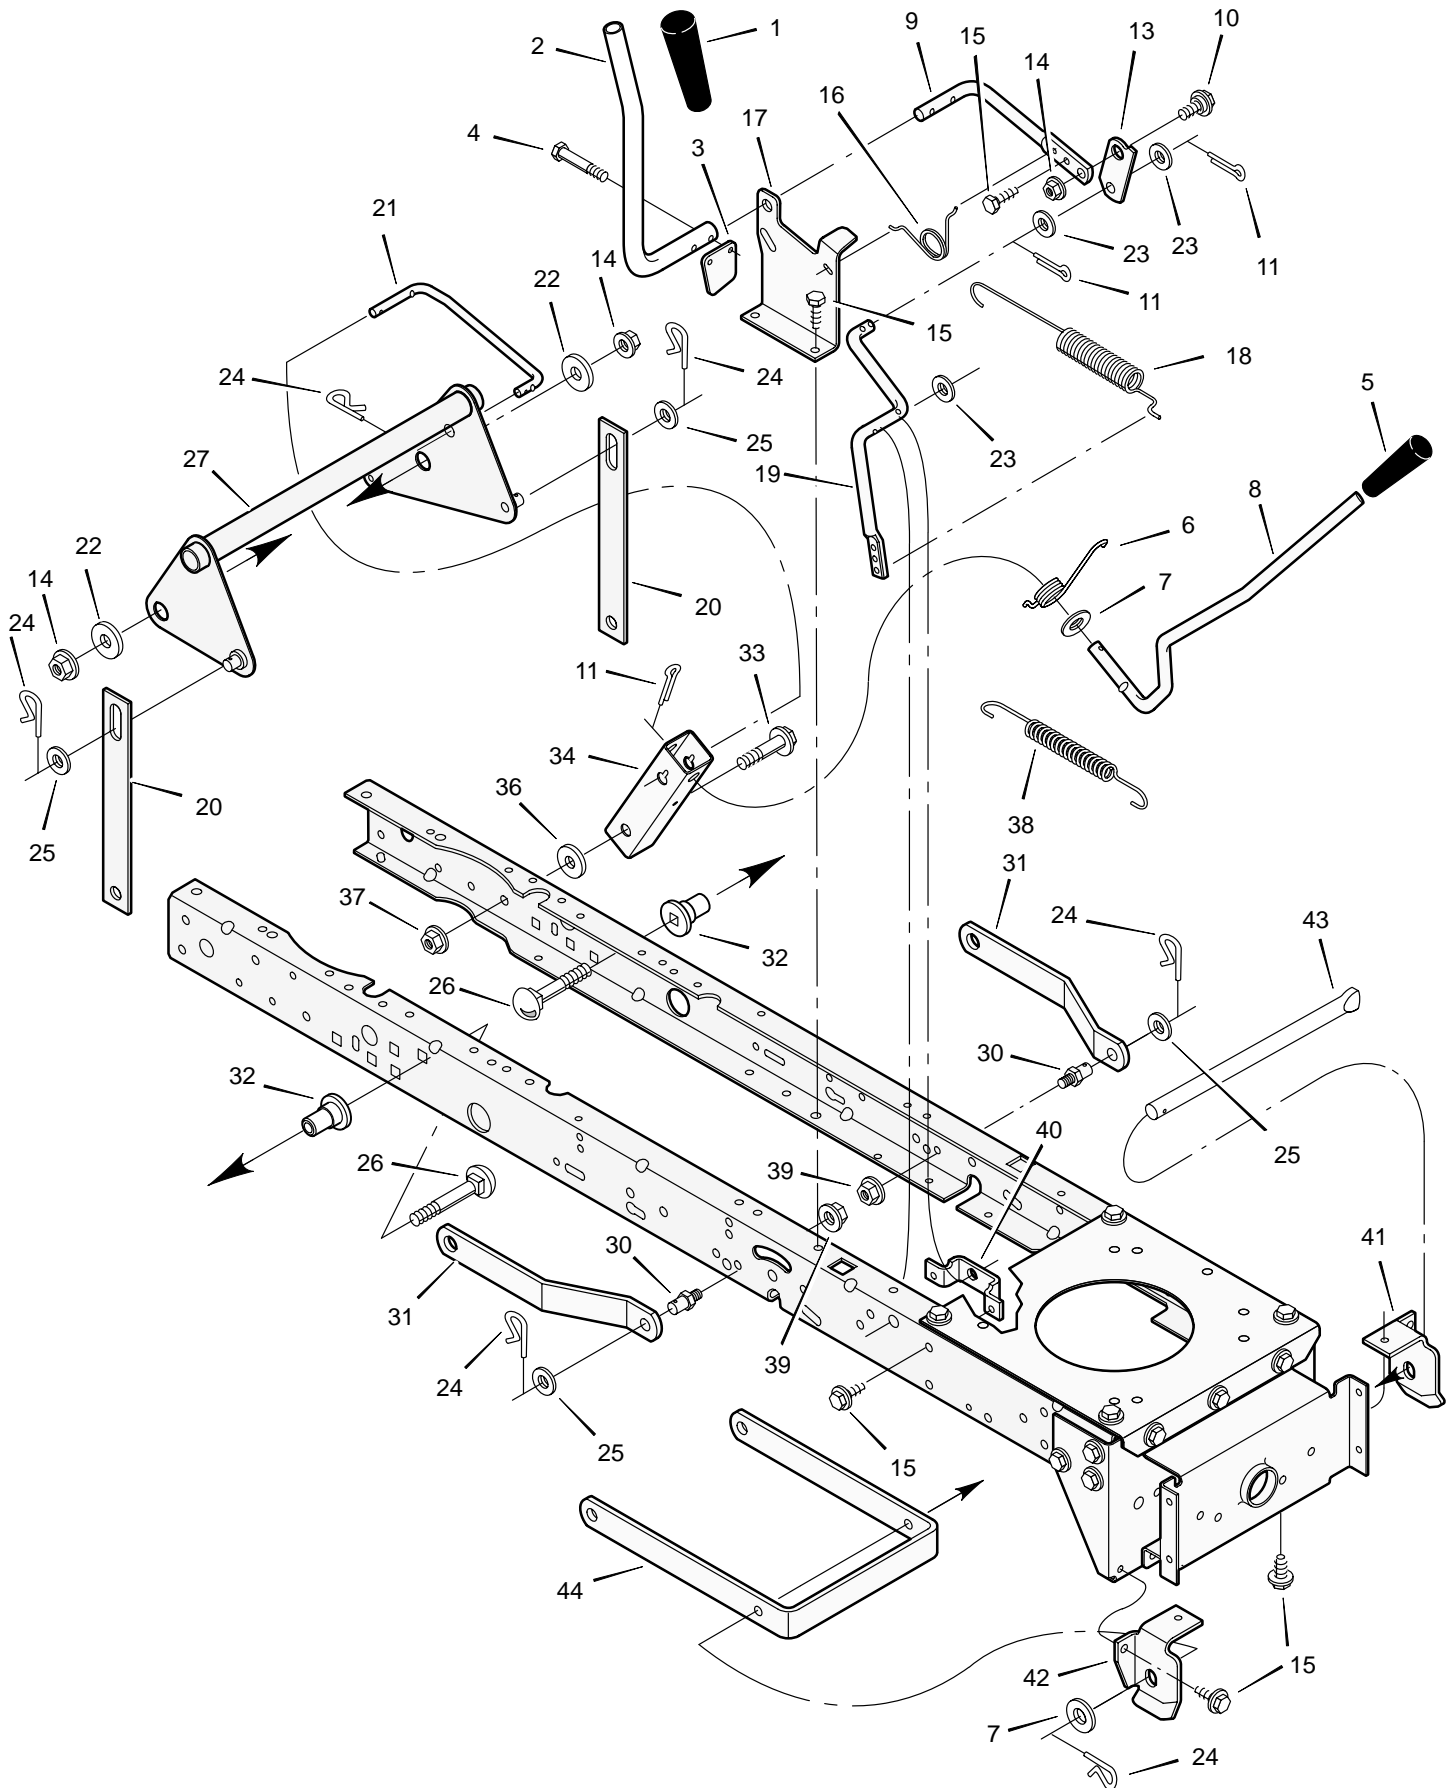

MODEL 40530x51C

REPAIR PARTS MOWER HOUSING SUSPENSION

MODEL 40530x51C

REPAIR PARTS MOWER HOUSING SUSPENSION

Key No.	Description	Part No.	Key No.	Description	Part No.
1	Grip	92698	22	Washer	17x168
2	Handle, PTO	94157 Z	23	Washer	17x57
3	Pad, Switch	94022 Z	24	Pin, Hair	31x4
4	Bolt	25x3	25	Washer	17x91
5	Grip	92697	26	Bolt, Carriage	2x85
6	Spring	166x40	27	Lever Assembly, Lift	690363E700
7	Washer	17x103	30	Pin	94067
8	Handle, Lift	690533	31	Bracket, Rear Suspension	94055E700
9	Lever, PTO	94017 Z	32	Spacer, Lifter	690151
10	Bolt, Shoulder	9x39	33	Bolt, Shoulder	9x53
11	Pin, Cotter	30x20	34	Bracket, Pivot	94015E700
13	Link, PTO	94004 Z	36	Washer	17x191
14	Nut, Flange	15x84	37	Nut, Flange	15x84
15	Screw	26x249	38	Spring	165x131
16	Spring	166x39	39	Nut, Flange	15x68
17	Bracket, PTO	94018E700	40	Bracket, PTO	94005E700
18	Spring	165x119	41	Hanger, Left Deck	94027E700
19	Crank, PTO	690394E700	42	Hanger, Right Deck	94026E700
20	Link, Lift	690212E700	43	Rod, Hanger	94158Z
21	Link, Lift Handle	690122E700	44	Bracket, Suspension	94058E700