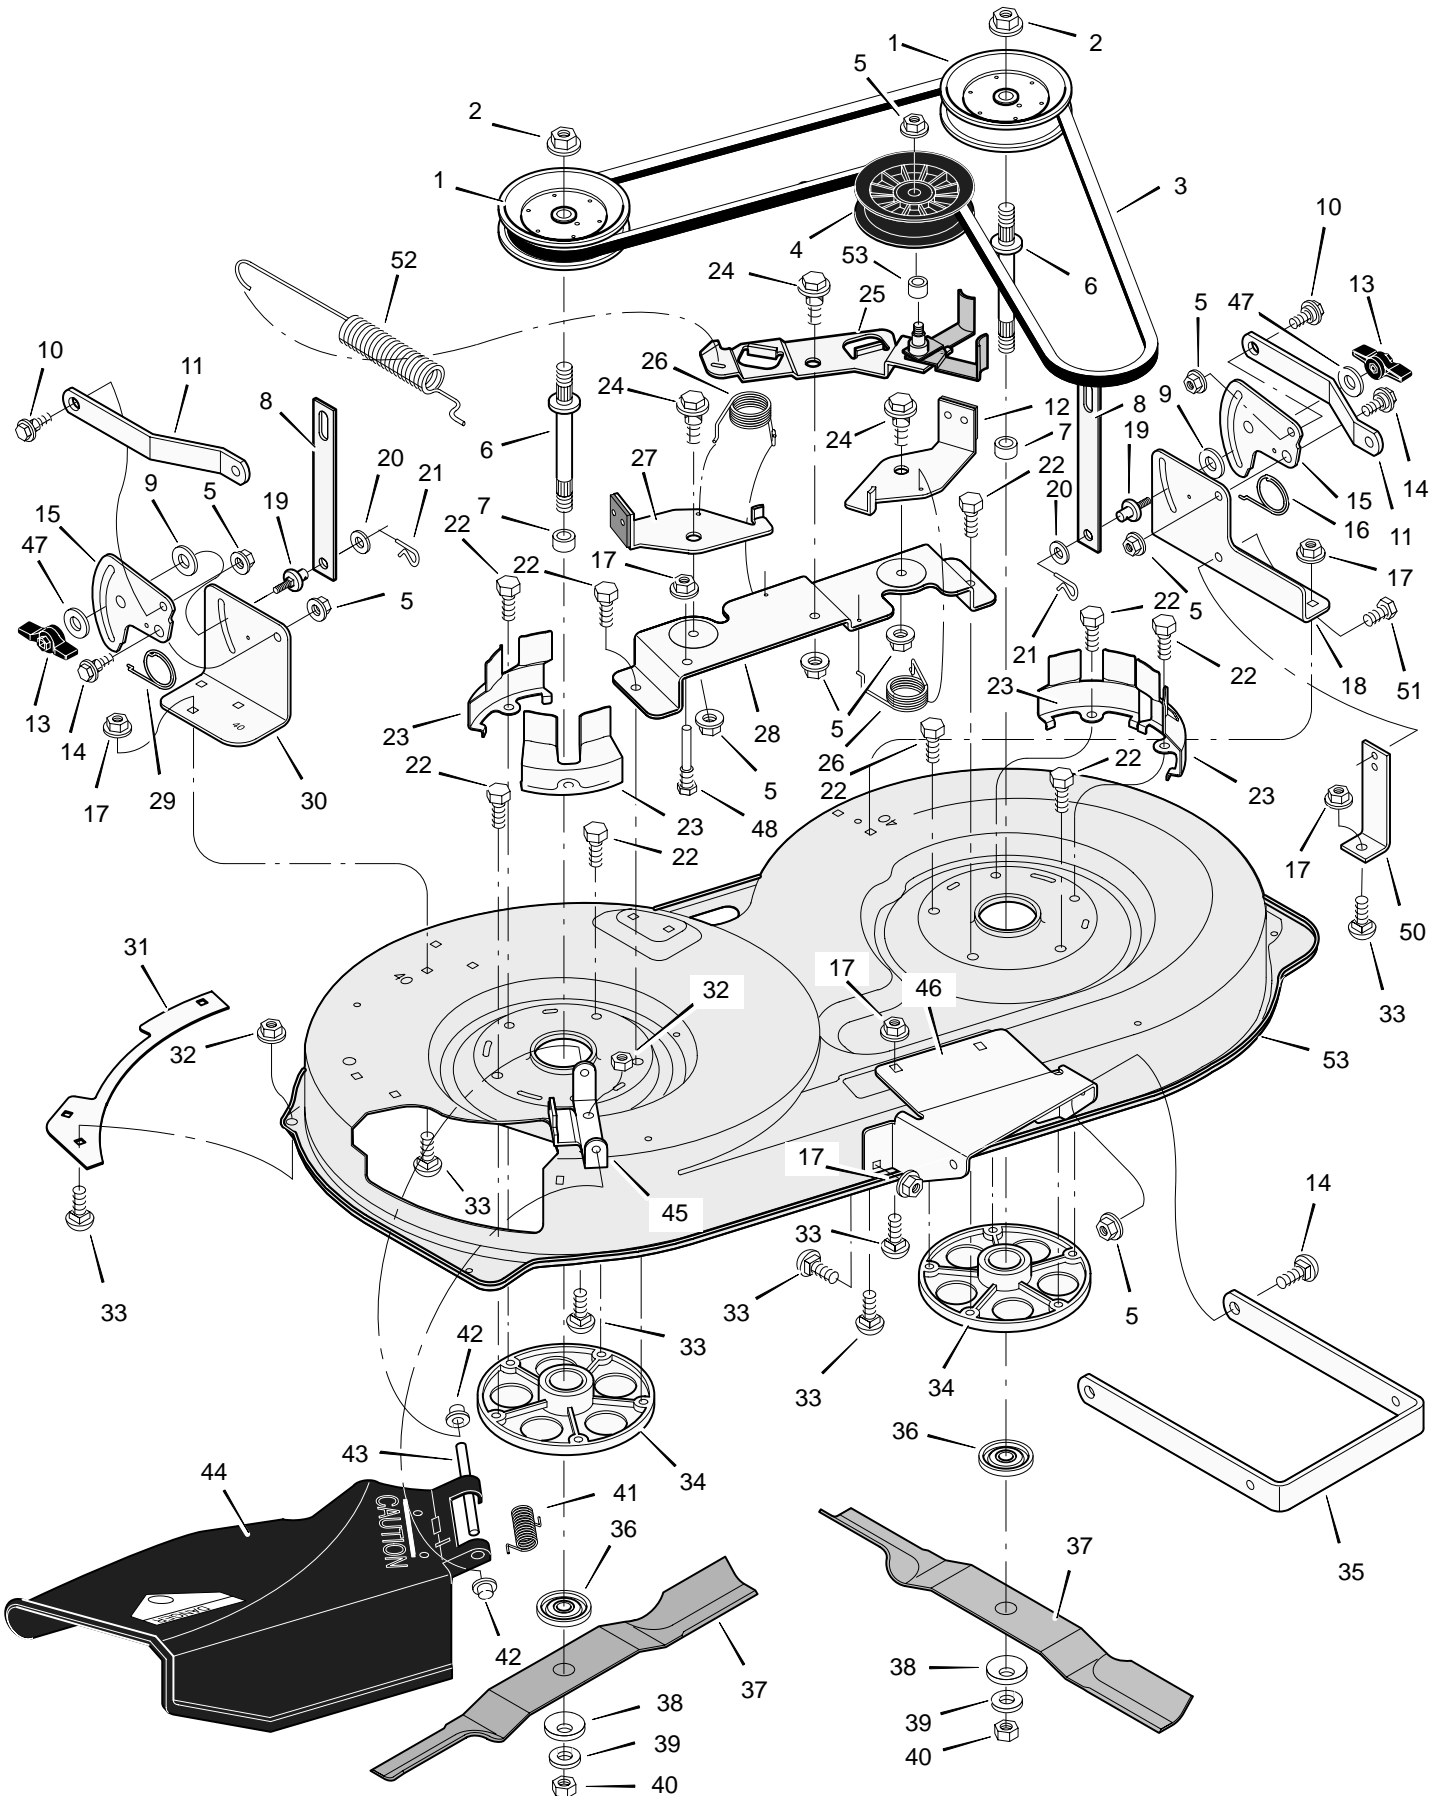

MODEL 40530x51C

REPAIR PARTS MOWER HOUSING

MODEL 40530x51C

REPAIR PARTS MOWER HOUSING

Key No.	Description	Part No.	Key No.	Description	Part No.
1	Pulley, Jackshaft	92851	28	Bracket Assembly, Brake	94145E700
2	Nut, Hex	15x121	29	Spring	166x42
3	Belt, Mower Drive	37x62	30	Bracket, Suspension	94142E700
4	Pulley, Idler	690387	31	Plate	91770E700
5	Nut, Flange	15x84	32	Nut, Flange	15x88
6	Jackshaft	94129	33	Bolt, Carriage	2x53
7	Spacer	94130	34	Mandrell	92574
8	Link, Lift	690212E700	35	Bracket, Suspension	94058E700
9	Pad, Friction	94137	36	Adapter, Blade	92466
10	Bolt, Shoulder	9x52	37	Blade	92002E701
11	Bracket, Suspension	94055E700	38	Washer	17x166
12	Pad Assembly, Left Brake	94049E700	39	Washer	17x165
13	Knob	94068	40	Nut	15x100
14	Bolt, Shoulder	9x51	41	Spring	166x4
15	Plate, Suspension	94128E700	42	Cap, Push On	28x23
16	Spring	166x43	43	Rod, Pivot	94957 Z
17	Nut, Flange	15x79	44	Deflector Assembly	94707
18	Bracket, Left Suspension	94143E700	45	Bracket, Deflector	94956E700
19	Pin, Hanger	95194	46	Bracket, Front Hanger	94144E700
20	Washer	17x103	47	Washer	17x45 Z
21	Pin, Cotter	31x4	48	Guide, Belt	94781
22	Bolt	25x7	50	Bracket, Support	94681E700
23	Cover, Pulley	94051E700	51	Screw	26x249
24	Bolt, Shoulder	9x39	52	Spring, Extension	165x119
25	Arm, Idler	690408E700	53	Spacer	690369
26	Spring	166x41	54	Housing, Blade *	94888E700
27	Pad Assembly, Right Brake	94047E700	1-54	Complete Mower Housing Assembly	776103

* Includes Key No. 17, 18, 30, 31, 32, 33, 45, 46, 47 and 51.