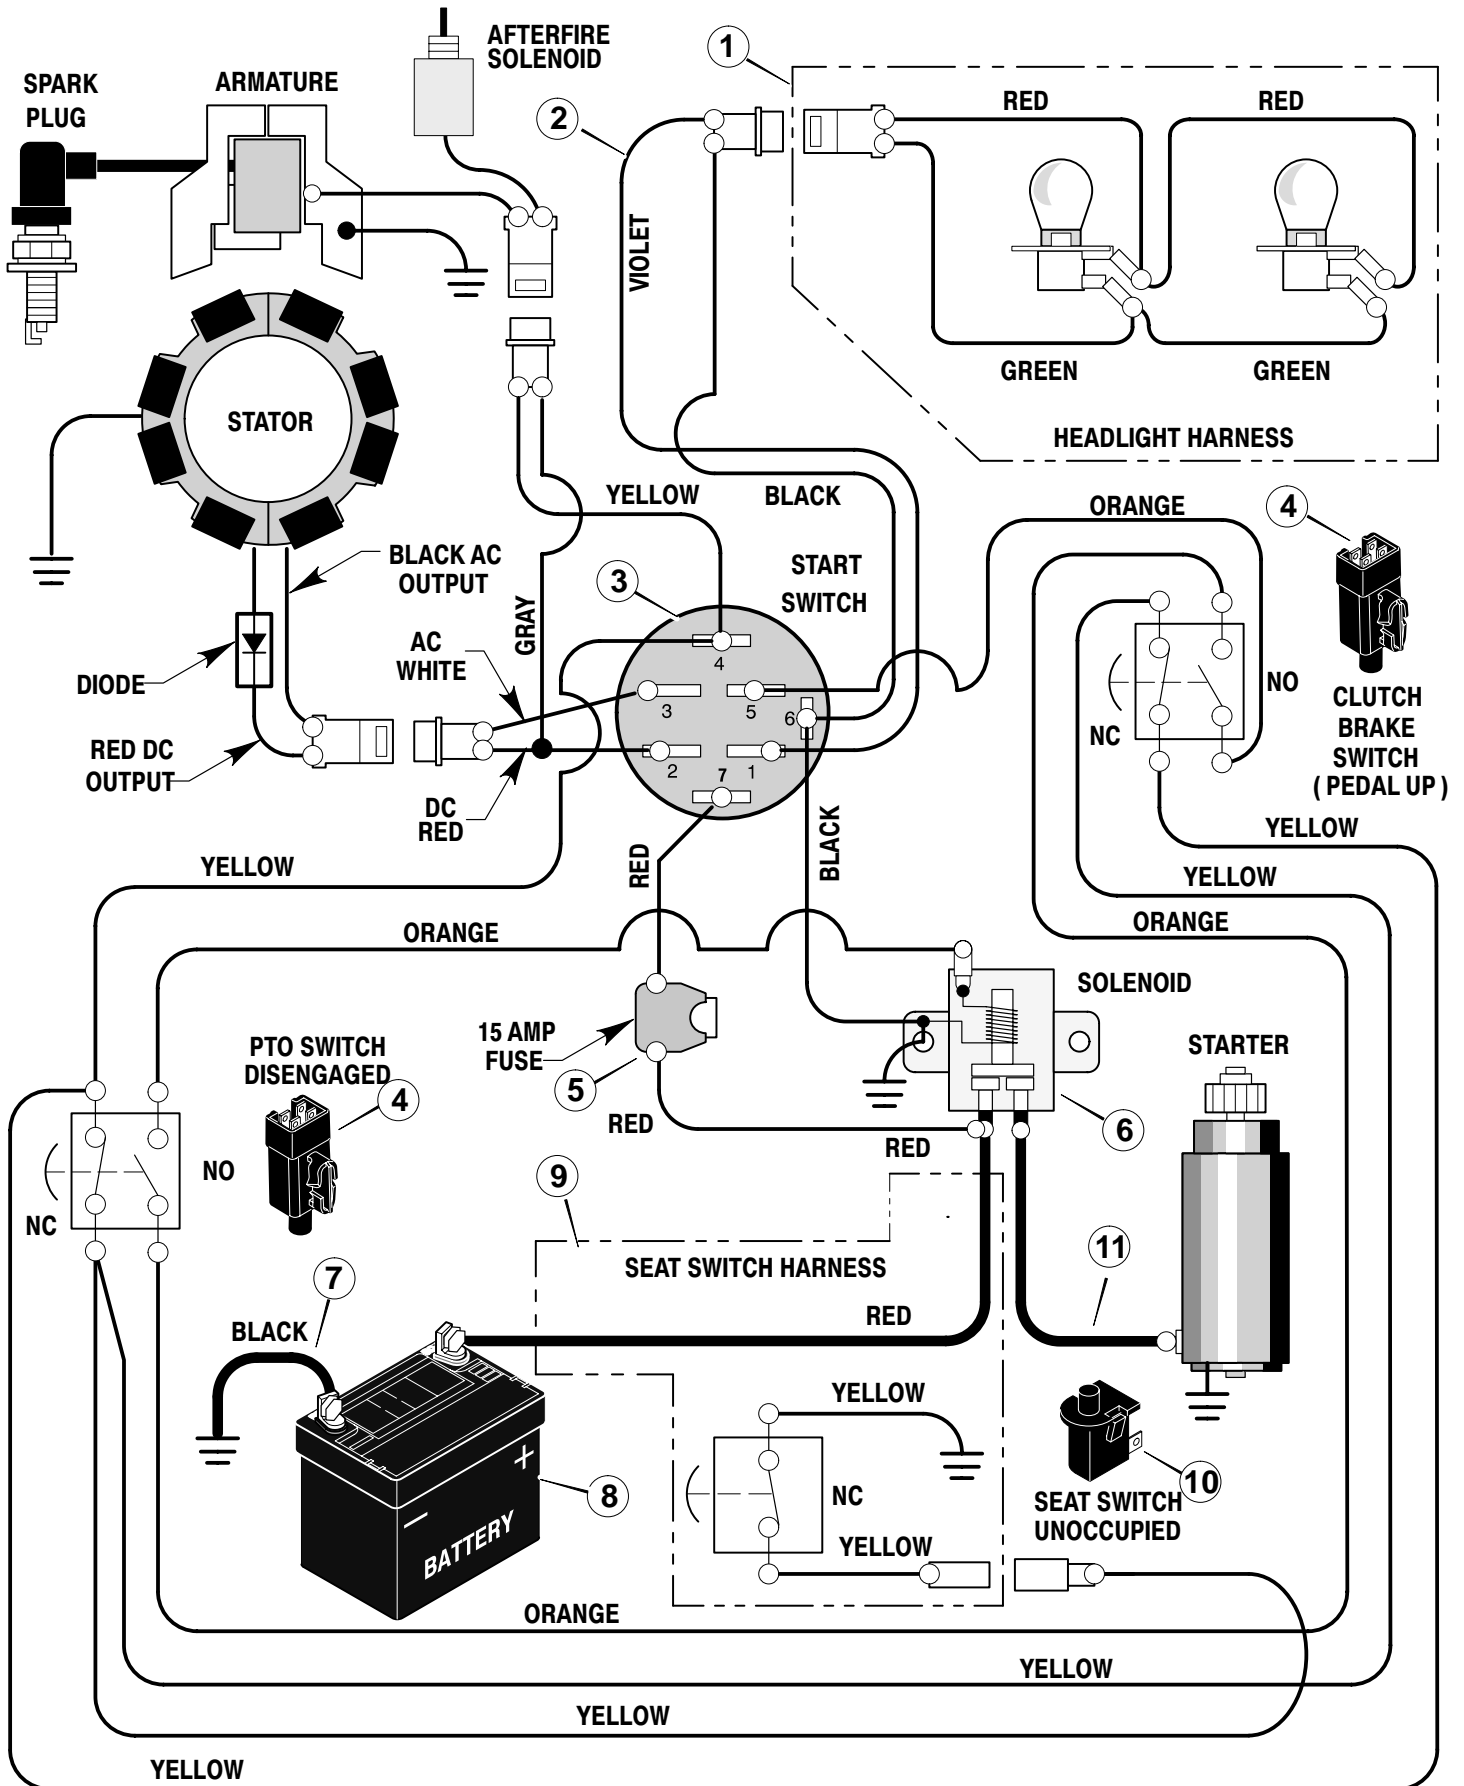

* Includes Key No. 17, 18, 30, 31, 32, 33, 45, 46, 47 and 51.

MODEL 40530x51C

REPAIR PARTS ENGINE MOUNT

| Key No. | Description | Part No. |
|--------------------|-----------------------|-----------------|
| 1 | Fuel Cap | 92317 |
| 2 | Fuel Tank | 94073 |
| 3 | Hose Clamp | 95197 |
| 4 | Fuel Line | 23717 |
| 5 | Hose Clamp | 95197 |
| 6 | Screw | 26x201 |
| 7 | Plate, Engine | 94006E700 |
| 8 | Throttle Control | 91989 |
| 9 | Engine | — |
| 10 | Bolt, Engine Mount | 25x7 |
| 11 | Stack Pulley Assembly | 690439 Z |
| 12 | Lockwasher | 19x35 |
| 13 | Bolt, Hex | 1x140 |
| 14 | Washer | 17x170 |
| 15 | Screw | 26x249 |
| 21 | Guide, Belt | 93349 |
| 22 | Nut, Flange | 15x79Z |
| 23 | Guide, Belt | 94066 |
| 26 | Screw | 26x253 |
| 28 | Pipe, Exhaust | 92855 |
| 29 | Clamp | 92558 |
| 30 | Shield, Heat | 92550 |
| 31 | Screw | 26x263 |

MODEL 40530x51C

REPAIR PARTS ELECTRICAL SYSTEM

MODEL 40530x51C

REPAIR PARTS ELECTRICAL SYSTEM

| Key No. | Description | Part No. |
|----------------|---------------------------|-----------------|
| 1 | Harness, Light Wire | 250x92 |
| | Socket, Light | 92372 |
| | Bulb, Light | 90084 |
| 2 | Harness, Chassis Wire | 250x87 |
| 3 | Switch, Ignition | 92556 |
| | Key, Ignition | 20729 |
| | Nut, Hex | 91489 |
| | Cap, Ignition | 91488 |
| 4 | Switch, Limit | 94136 |
| 5 | Fuse | 54212 |
| | Holder, Fuse | 407078 |
| 6 | Solenoid | 94613 |
| | Screw, Mounting | 26x229 |
| | Locknut | 15x116 |
| 7 | Cable, Battery Ground | 24x32 |
| | Screw, Ground Cable | 26x213 |
| 8 | Battery | 21075 |
| | Bolt, Carriage | 2x82 |
| | Wingnut | 14x79 |
| 9 | Harness, Seat Switch Wire | 250x67 |
| 10 | Switch, Seat Sensor | 94159 |
| 11 | Cable | 24x31 |