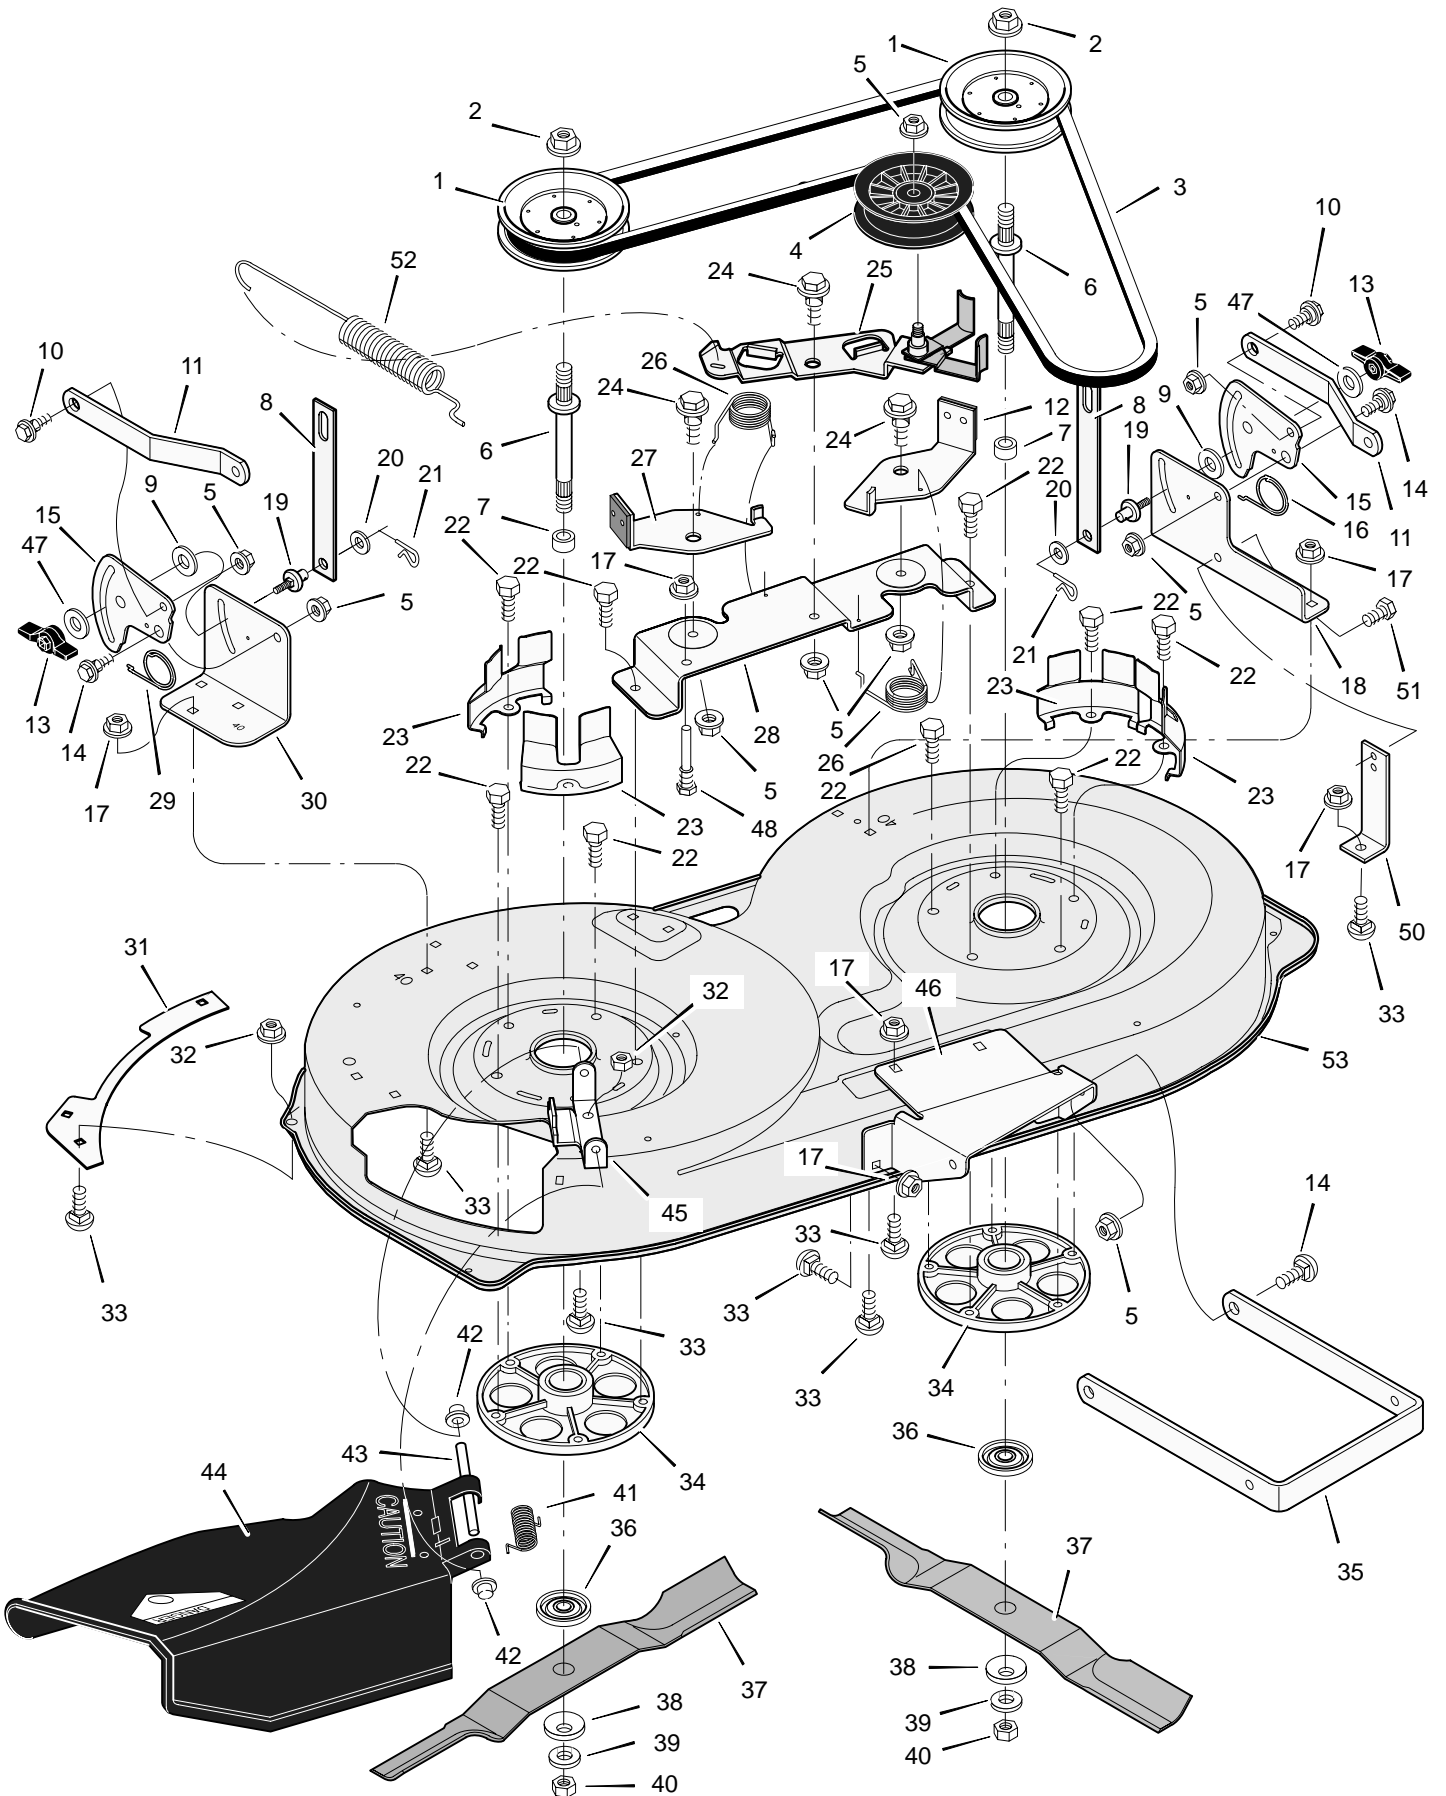

MODEL 40530x51B

REPAIR PARTS MOWER HOUSING

MODEL 40530x51B

REPAIR PARTS MOWER HOUSING

Key No.	Description	Part No.	Key No.	Description	Part No.
1	Pulley, Jackshaft	92851	28	Bracket Assembly, Brake	94145E700
2	Nut, Hex	15x121	29	Spring	166x42
3	Belt, Mower Drive	37x62	30	Bracket, Suspension	94142E700
4	Pulley, Idler	91801	31	Plate	91770E700
5	Nut, Flange	15x84	32	Nut, Flange	15x88
6	Jackshaft	94129	33	Bolt, Carriage	2x53
7	Spacer	94130	34	Mandrell	90905
8	Link, Lift	690212E700	35	Bracket, Suspension	94058E700
9	Pad, Friction	94137	36	Adapter, Blade	92466
10	Bolt, Shoulder	9x52	37	Blade	92002E701
11	Bracket, Suspension	94055E700	38	Washer	17x166
12	Pad Assembly, Left Brake	94049E700	39	Washer	17x165
13	Knob	94068	40	Nut	15x100
14	Bolt, Shoulder	9x51	41	Spring	166x4
15	Plate, Suspension	94128E700	42	Cap, Push On	28x23
16	Spring	166x43	43	Rod, Pivot	94957 Z
17	Nut, Flange	15x79	44	Deflector Assembly	94707
18	Bracket, Suspension	94143E700	45	Bracket, Deflector	94956E700
19	Pin, Hanger	95194	46	Bracket, Front Hanger	94144E700
20	Washer	17x103	47	Washer	17x45 Z
21	Pin, Cotter	31x4	48	Guide, Belt	94781
22	Bolt	25x7	50	Bracket, Support	94681E700
23	Cover, Pulley	94051E700	51	Screw	26x249
24	Bolt, Shoulder	9x39	52	Spring, Extension	165x119
25	Arm, Idler	94177 Z	53	Housing, Blade *	94888E700
26	Spring	166x41	1-53	Complete Mower Housing Assembly	776103
27	Pad Assembly, Right Brake	94047E700			

* Includes Key No. 17, 18, 30, 31, 32, 33, 45, 46, 47 and 51.