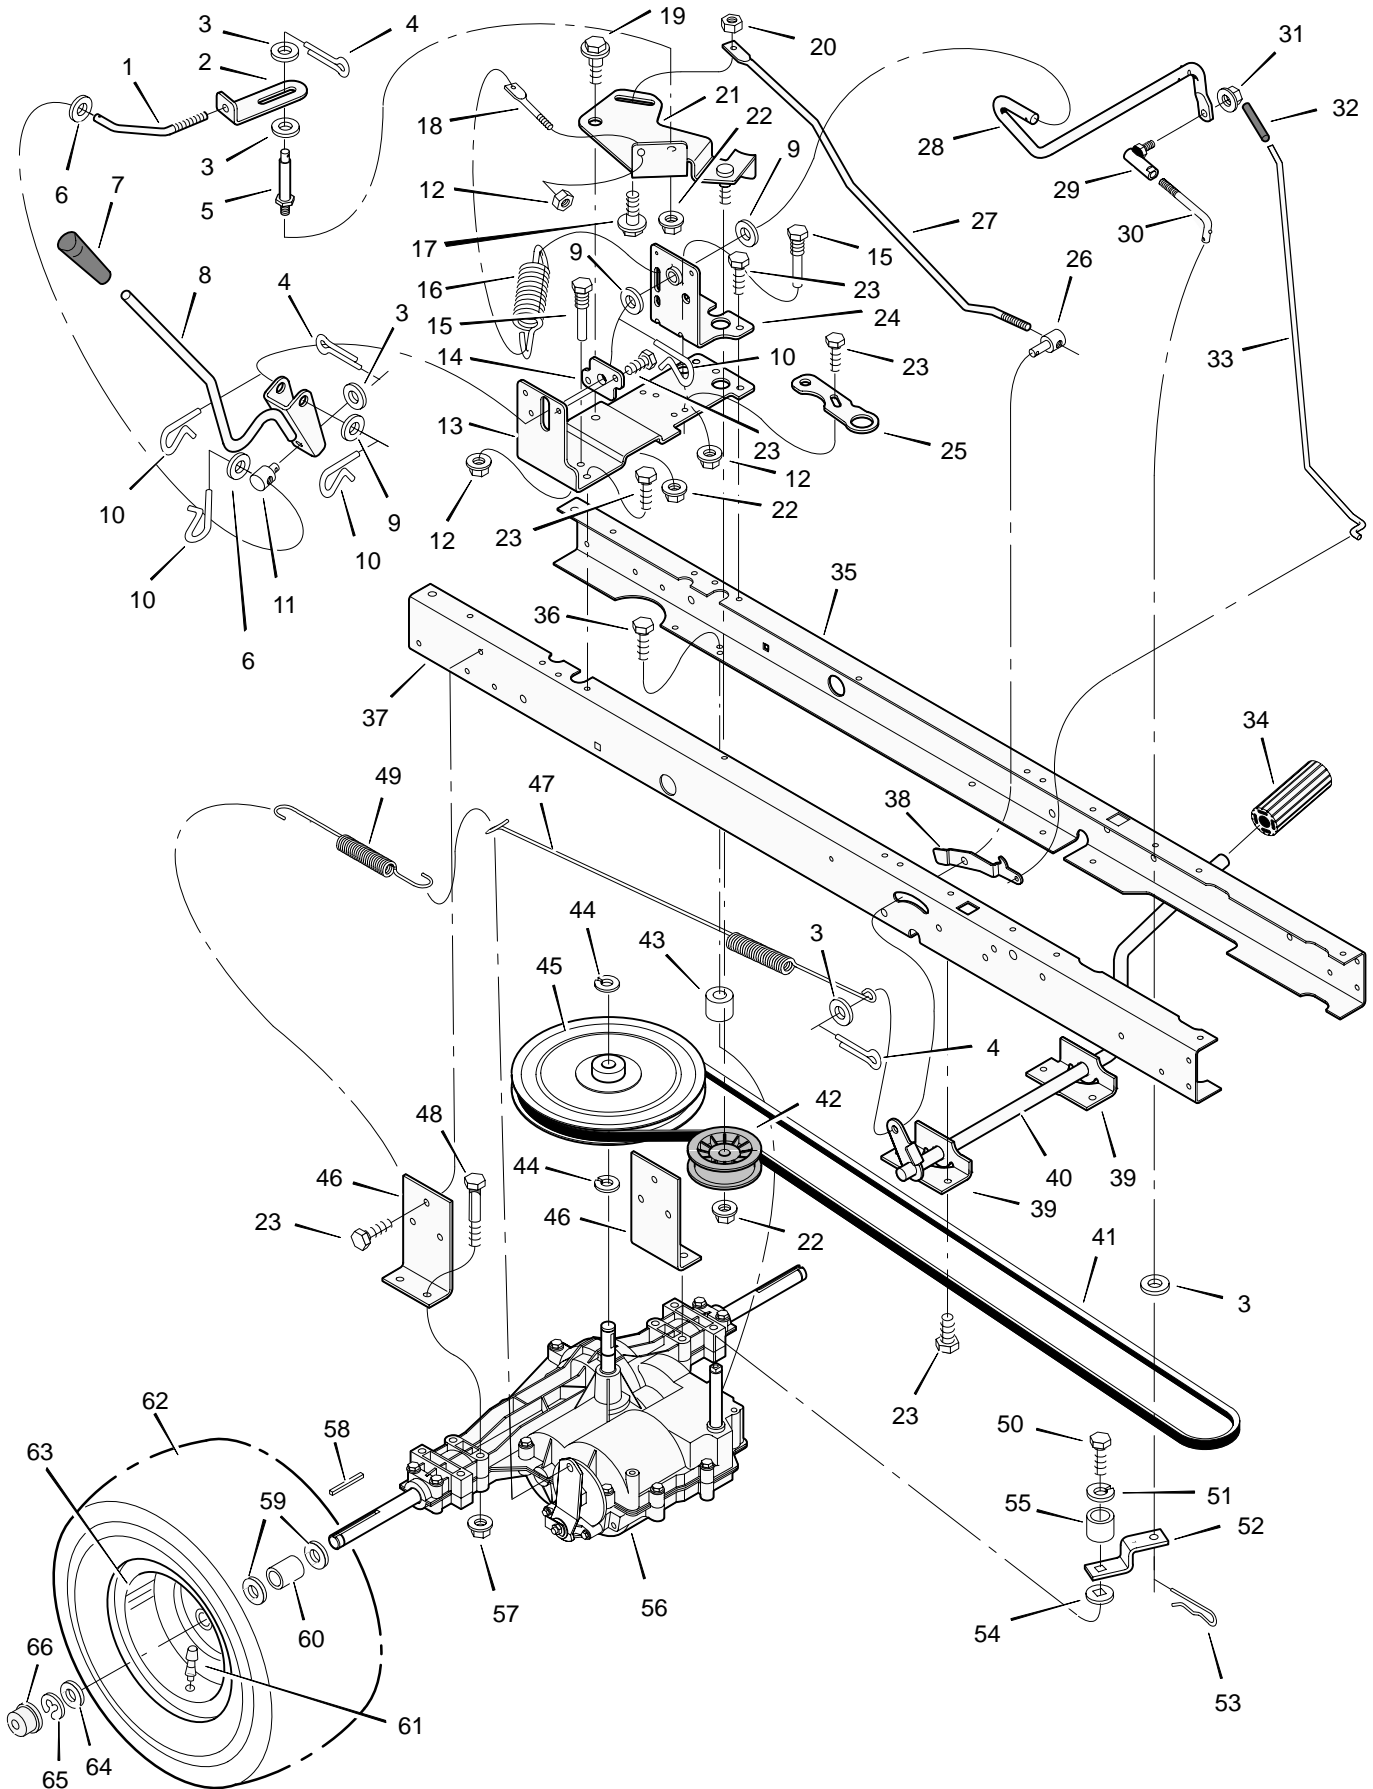

MODEL 40530x51B

REPAIR PARTS MOTION DRIVE

MODEL 40530x51B

REPAIR PARTS MOTION DRIVE

Key No.	Description	Part No.	Key No.	Description	Part No.
1	Rod, Adjuster	690171 Z	35	Frame, Left	690207E700
2	Link, Clutch	94183 Z	36	Screw	25x12
3	Washer	17x104	37	Frame, Right	690206E700
4	Pin, Cotter	30x20	38	Latch, Parking Brake	94045 Z
5	Spacer, Stud	94146	39	Bracket, Pedal	94035E700
6	Washer	17x47 Z	40	Lever, Clutch/Brake	94038E700
7	Grip	94198	41	Belt	37x87
8	Lever, Shift	690170 Z	42	Pulley, Idler	91179
9	Washer	17x102	43	Spacer	94132
10	Pin, Hair	31x4	44	Ring, Snap	11x7
11	Swivel	94147	45	Pulley, Drive	95094
12	Nut, Flange	15x79	46	Bracket, Left Transaxle	94008E700
13	Bracket, Shifter	690166E700	47	Spring, Extension	165x115
14	Plate, Pivot	94164E700	48	Bolt	1x155
15	Guide, Belt	93349	49	Spring, Extension	165x92
16	Spring, Extension	165x116	50	Bolt	6x105
17	Bolt, Shoulder	9x54	51	Lockwasher	17x38
18	Stud, Spring	94042 Z	52	Yoke, Shift	94031 Z
19	Bolt, Shoulder	9x39	53	Pin, Hair	31x6
20	Locknut	15x89	54	Washer	17x148
21	Arm Assembly, Idler	690173 Z	55	Spacer	91889
22	Locknut	15x84	56	Transaxle **	**
23	Screw	26x249	57	Nut, Flange	15x88
24	Bracket, Shift	94034E700	58	Key, Square	21553
25	Plate, Shift	94032E700	59	Washer	17x160
26	Nut, Adjuster	94815	60	Spacer	87x105 Z
27	Rod, Clutch	94041 Z	61	Stem, Valve	24373
28	Rod, Shift	94167 Z	62	Tire *	91414
29	Joint, Ball	21031		Tube	407049
30	Link, Shift	94172 Z	63	Wheel & Tire Assembly	92289-601
31	Locknut	15x87	64	Washer	17x195
32	Grip	91079	65	E-Ring	11x3
33	Rod, Parking Brake	94152 Z	66	Cap, Hub (Optional)	94618
34	Pedal	21544			

* When you order a tire, make sure to give the brand name of the tire so that the tread pattern on the tire will match.

** For information on Replacement Parts see the Central Parts Distributor in your area.