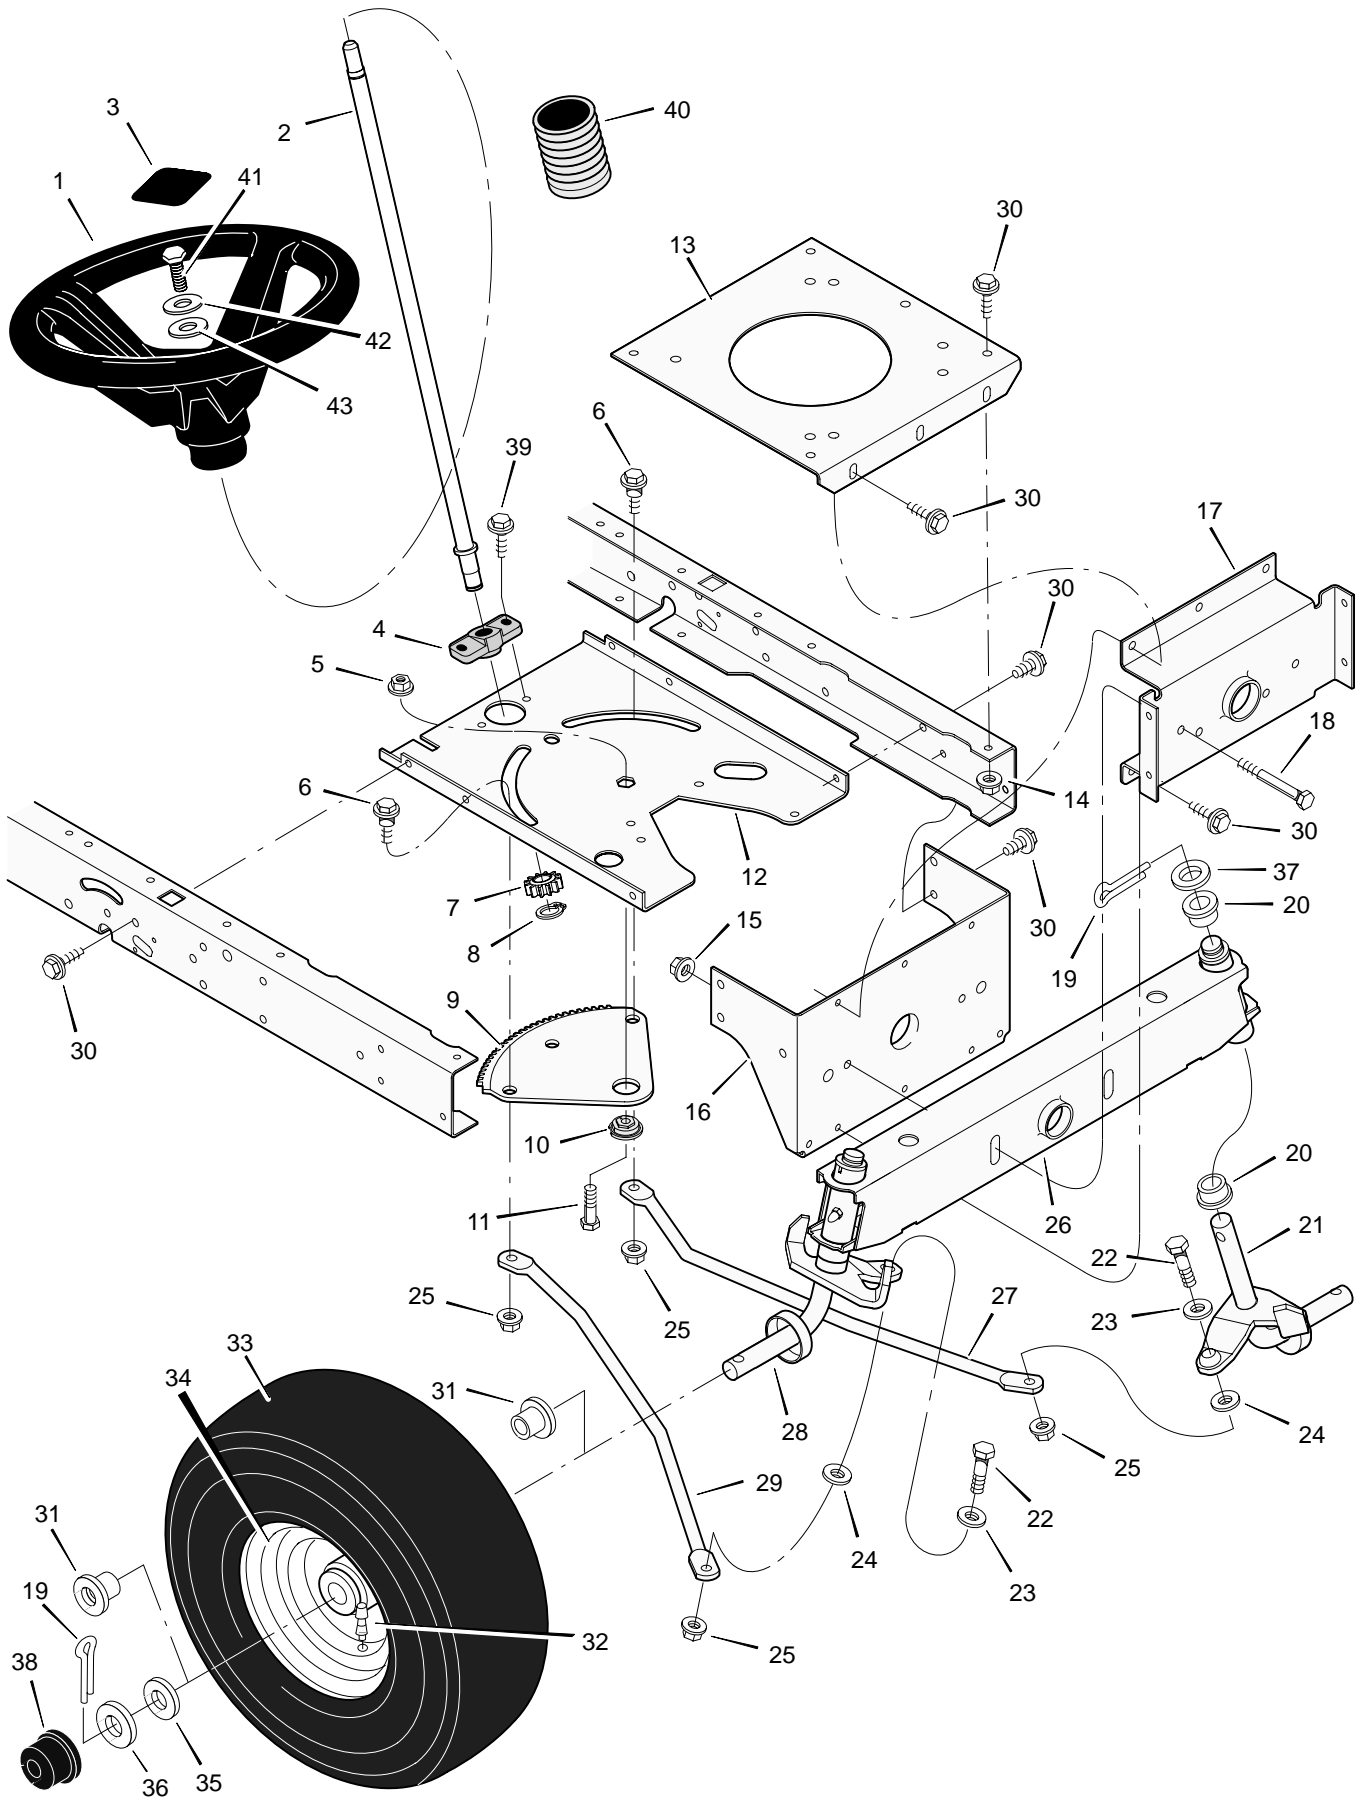

MODEL 40530x51B

REPAIR PARTS STEERING

MODEL 40530x51B

REPAIR PARTS STEERING

Key No.	Description	Part No.	Key No.	Description	Part No.
1	Wheel, Steering	95185	23	Washer	17x104
2	Post, Steering	94520	24	Washer	17x53 Z
3	Insert, Steering Wheel	711326	25	Nut, Flange	15x84
4	Bearing	94124	26	Axle Assembly	690210E700
5	Nut, Flange	15x113	27	Drag Link, Left	95329E700
6	Bolt, Shoulder	9x57	28	Spindle Assembly, Right	94575E700
7	Gear, Pinion	94122E700	29	Drag Link, Right	95328E700
8	Ring, Snap	11x25	30	Screw	26x249
9	Gear, Sector	94121E700	31	Bearing, Wheel	91334
10	Bearing	94123	32	Stem, Valve	24373
11	Bolt	1x84	33	Tire *	91912
12	Plate, Steering	690167E700	—	Tube	407924
13	Plate, Engine	94006E700	34	Wheel and Tire Assembly	94578–601
14	Nut, Flange	15x88	35	Washer	17x195
15	Nut, Flange	15x118	36	Washer	17x192
16	Bracket, Hanger	94013E700	37	Washer	17x113
17	Axle, Hanger	94007E700	38	Hub Cap	94618
18	Bolt	1x146	39	Screw	26x267
19	Pin, Cotter	30x49	40	Bellows	92059
20	Bearing	690150	41	Bolt	1x158
21	Spindle Assembly, Left	94576E700	42	Lockwasher	18x32
22	Bolt	1x111	43	Washer	17x146 Z

* When you order a tire, make sure to give the brand name of the tire so that the tread pattern on the tire will match.