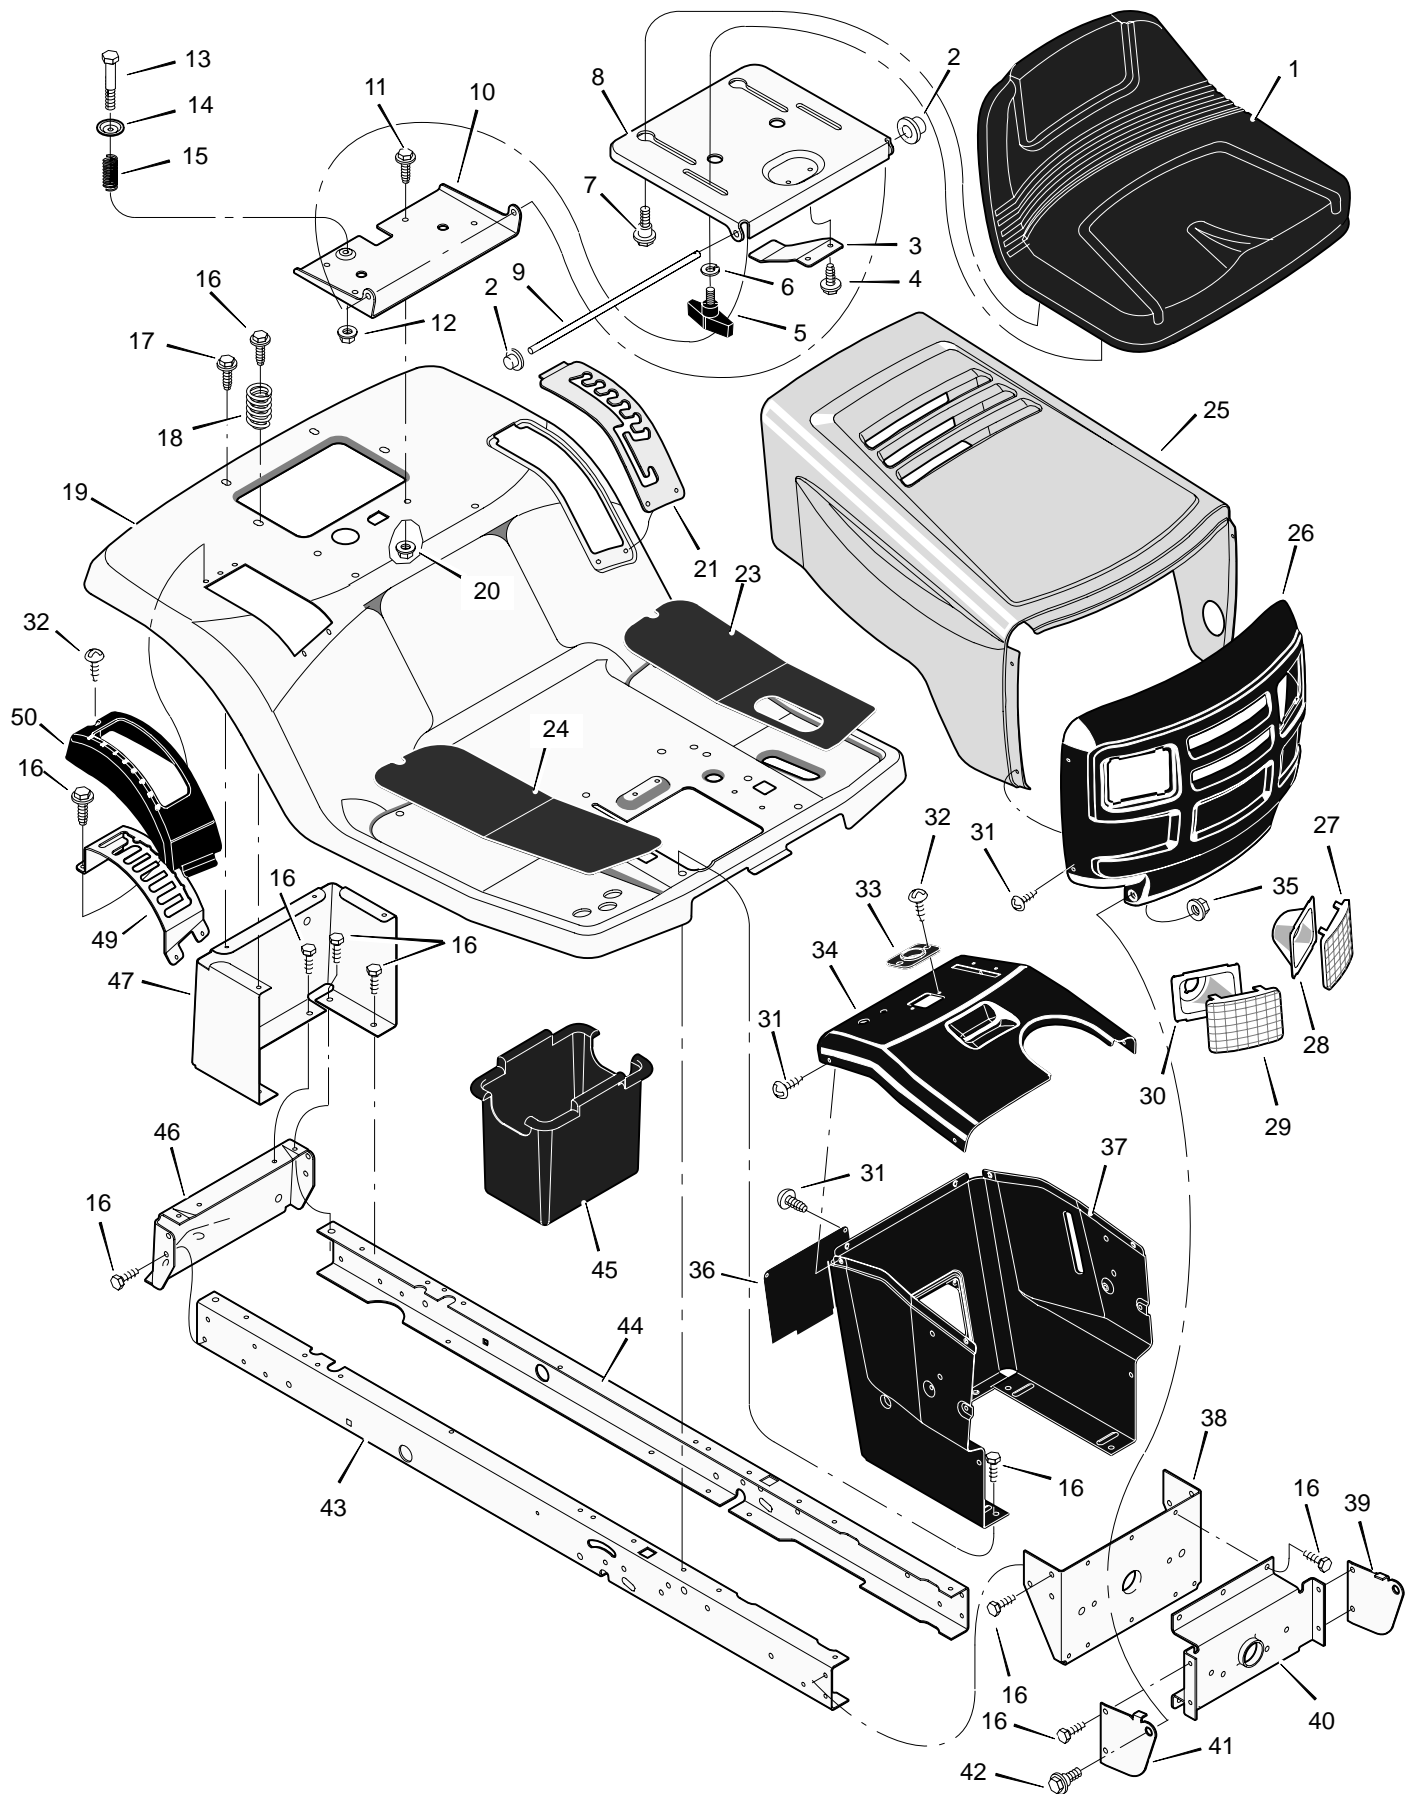

MODEL 40530x51B

REPAIR PARTS CHASSIS & HOOD

MODEL 40530x51B

REPAIR PARTS CHASSIS & HOOD

Key No.	Description	Part No.	Key No.	Description	Part No.
1	Seat	94162	29	Lens, Right	94080
2	Cap, Push On	28x23	30	Bezel, Right	94076Z
3	Spring	94057	31	Screw	26x270
4	Screw	26x229	32	Screw	26x238
5	Bolt, Wing	94160	33	Bearing, Steering	94075
6	Washer	17x47Z	34	Dash	94074E700
7	Bolt, Shoulder	9x56	35	Nut	15x84
8	Support, Seat	94154E700	36	Panel, Access	93007E700
9	Rod, Pivot	94156 Z	37	Support, Dash	95318E700
10	Bracket, Pivot	94153E700	38	Bracket, Rear Hanger	94013E700
11	Bolt	1x45	39	Support, Left Grille	94083E700
12	Nut	15x89	40	Axle, Hanger	94007E700
13	Bolt, Shoulder	9x55	41	Support, Right Grille	94082E700
14	Washer	94155Z	42	Bolt, Shoulder	9x51
15	Spring	164x31	43	Frame, Right	690206E700
16	Screw	26x249	44	Frame, Left	690207E700
17	Screw	26x263	45	Container, Battery	94069
18	Spring	164x30	46	Plate, Hitch	94002E245
19	Deck, Seat	94173E245	47	Panel, Rear	94023E245
20	Nut	15x88	49	Gate, Shift	94171E700
21	Plate, Index	94829E700	50	Cover, Shift Gate	94138E700
23	Mat, Left	94999	—	Decal, Right Hood	44x6824
24	Mat, Right	94998	—	Decal, Left Hood	44x6825
25	Hood	94072E245	—	Decal, Warning	44x6815
26	Grille	94079E700	—	Decal, Shifter	44x6283
27	Lens, Left	94081	—	Instruction Book and Parts List	F-99710
28	Bezel, Left	94077Z