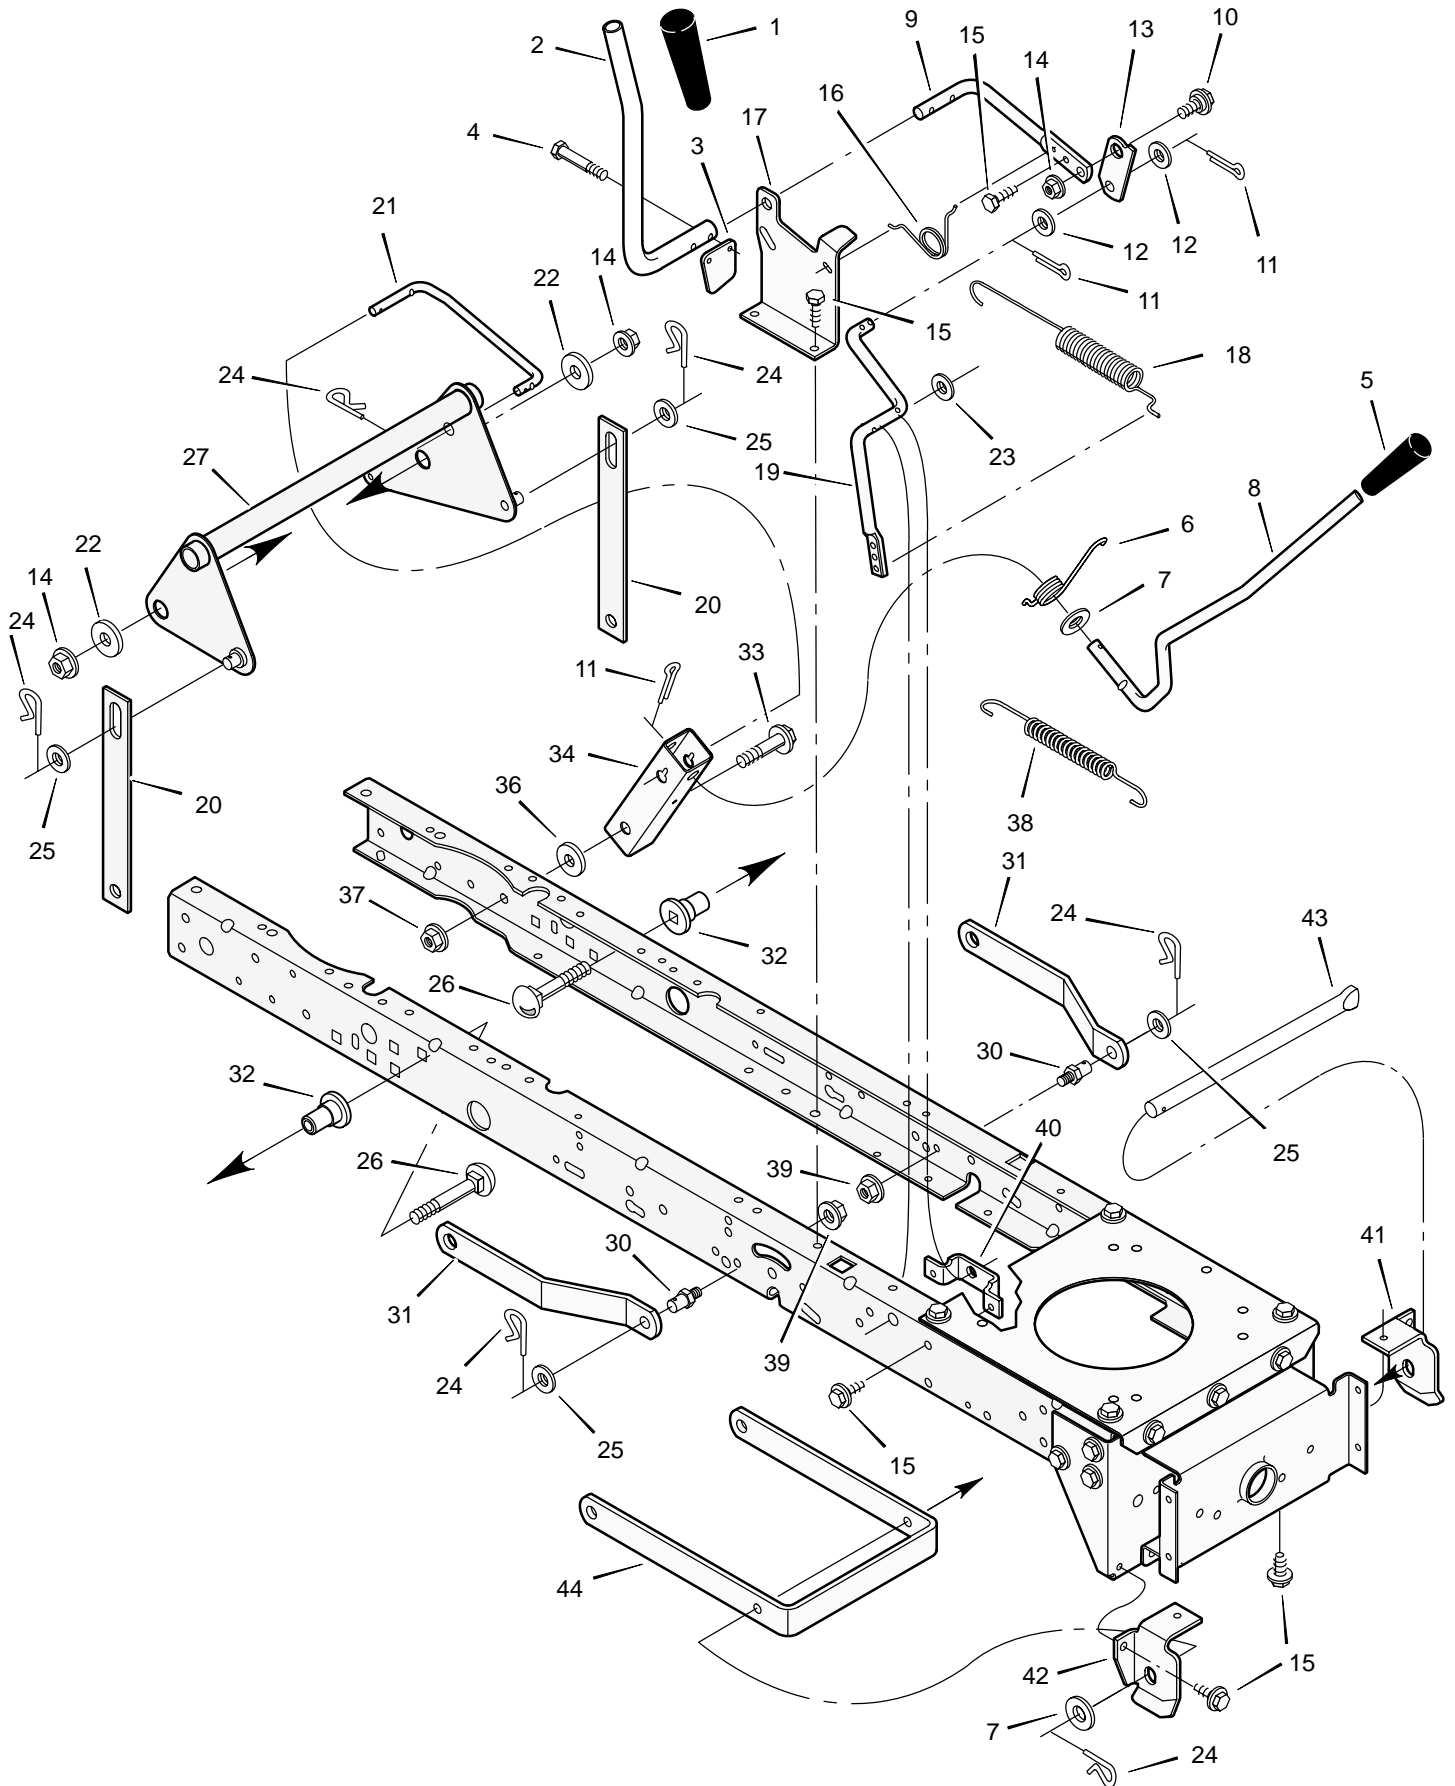

MODEL 40530x51B

REPAIR PARTS MOWER HOUSING SUSPENSION

MODEL 40530x51B

REPAIR PARTS MOWER HOUSING SUSPENSION

Key No.	Description	Part No.	Key No.	Description	Part No.
1	Grip	92698	22	Washer	17x168
2	Handle	94157 Z	23	Washer	17x57
3	Pad, Switch	94022 Z	24	Pin, Hair	31x4
4	Bolt	25x3	25	Washer	17x91 Z
5	Grip	92697	26	Bolt, Carriage	2x85
6	Spring	166x40	27	Lever Assembly, Lift	690363E700
7	Washer	17x103	30	Pin	94067
8	Lever, Lift	94195 Z	31	Bracket, Rear Suspension	94055E700
9	Lever, PTO	94017 Z	32	Spacer, Lifter	690151
10	Bolt, Shoulder	9x39	33	Bolt, Shoulder	9x53
11	Pin, Cotter	30x20	34	Bracket, Pivot	94015E700
12	Washer	17x102	36	Washer	17x191
13	Link, PTO	94004 Z	37	Nut, Flange	15x84
14	Nut, Flange	15x84	38	Spring	165x131
15	Screw	26x249	39	Nut, Flange	15x68
16	Spring	166x39	40	Bracket, PTO	94005E700
17	Bracket, PTO	94018E700	41	Hanger, Left Deck	94027E700
18	Spring	165x119	42	Hanger, Right Deck	94026E700
19	Crank, PTO	94019E700	43	Rod, Hanger	94158Z
20	Link, Lift	690212E700	44	Bracket, Suspension	94058E700
21	Link, Lift Handle	690122E700