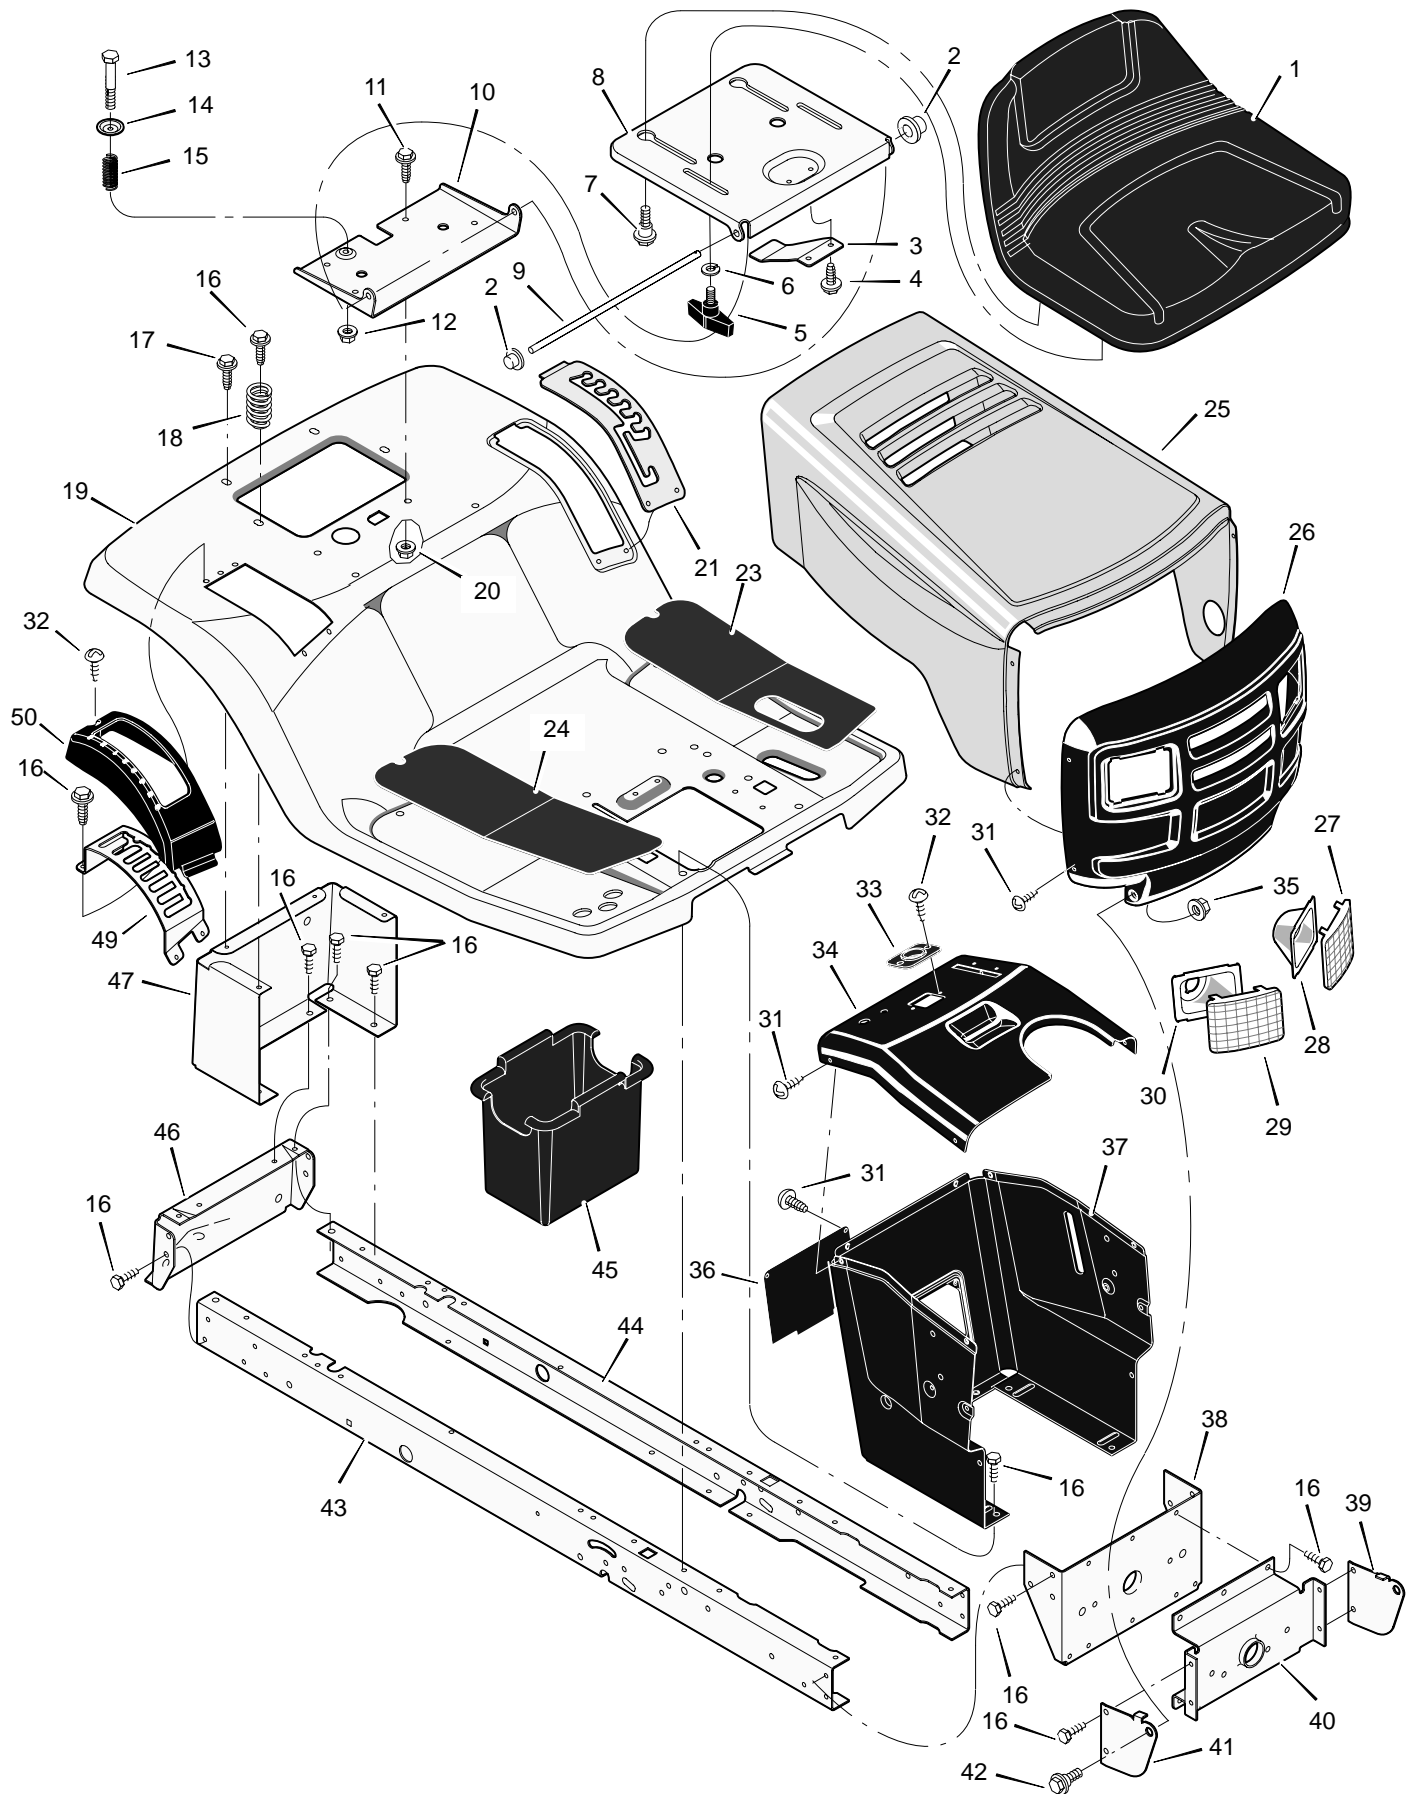

MODEL 40530x51A

REPAIR PARTS CHASSIS & HOOD

MODEL 40530x51A

REPAIR PARTS CHASSIS & HOOD

Key No.	Description	Part No.	Key No.	Description	Part No.
1	Seat	94162	29	Lens, Right	94080
2	Cap, Push On	28x23	30	Bezel, Right	94076Z
3	Spring	94057	31	Screw	26x270
4	Screw	26x229	32	Screw	26x238
5	Bolt, Wing	94160	33	Bearing, Steering	94075
6	Washer	17x47Z	34	Dash	94074E701
7	Bolt, Shoulder	9x56	35	Nut	15x84
8	Support, Seat	94154E245	36	Panel, Access	93007F701
9	Rod, Pivot	94156 Z	37	Support, Dash	94078E701
10	Bracket, Pivot	94153E245	38	Bracket, Rear Hanger	94013E701
11	Bolt	1x45	39	Support, Left Grille	94083E701
12	Nut	15x89	40	Axle, Hanger	94007E701
13	Bolt, Shoulder	9x55	41	Support, Right Grille	94082E701
14	Washer	94155Z	42	Bolt, Shoulder	9x51
15	Spring	164x31	43	Frame, Right	94000E701
16	Screw	26x249	44	Frame, Left	94001E701
17	Screw	26x263	45	Container, Battery	94069
18	Spring	164x30	46	Plate, Hitch	94002E245
19	Deck, Seat	94173E245	47	Panel, Rear	94023E245
20	Nut	15x88	49	Gate, Shift	94171E701
21	Plate, Index	94829E701	50	Cover, Shift Gate	94138E701
23	Mat, Left	94149	—	Decal, Right Hood	44x6824
24	Mat, Right	94148	—	Decal, Left Hood	44x6825
25	Hood	94072E245	—	Decal, Warning	44x6815
26	Grille	94079E701	—	Decal, Shifter	44x6283
27	Lens, Left	94081	—	Book, Instruction	F-97708
28	Bezel, Left	94077Z	—	Parts List	F-97709