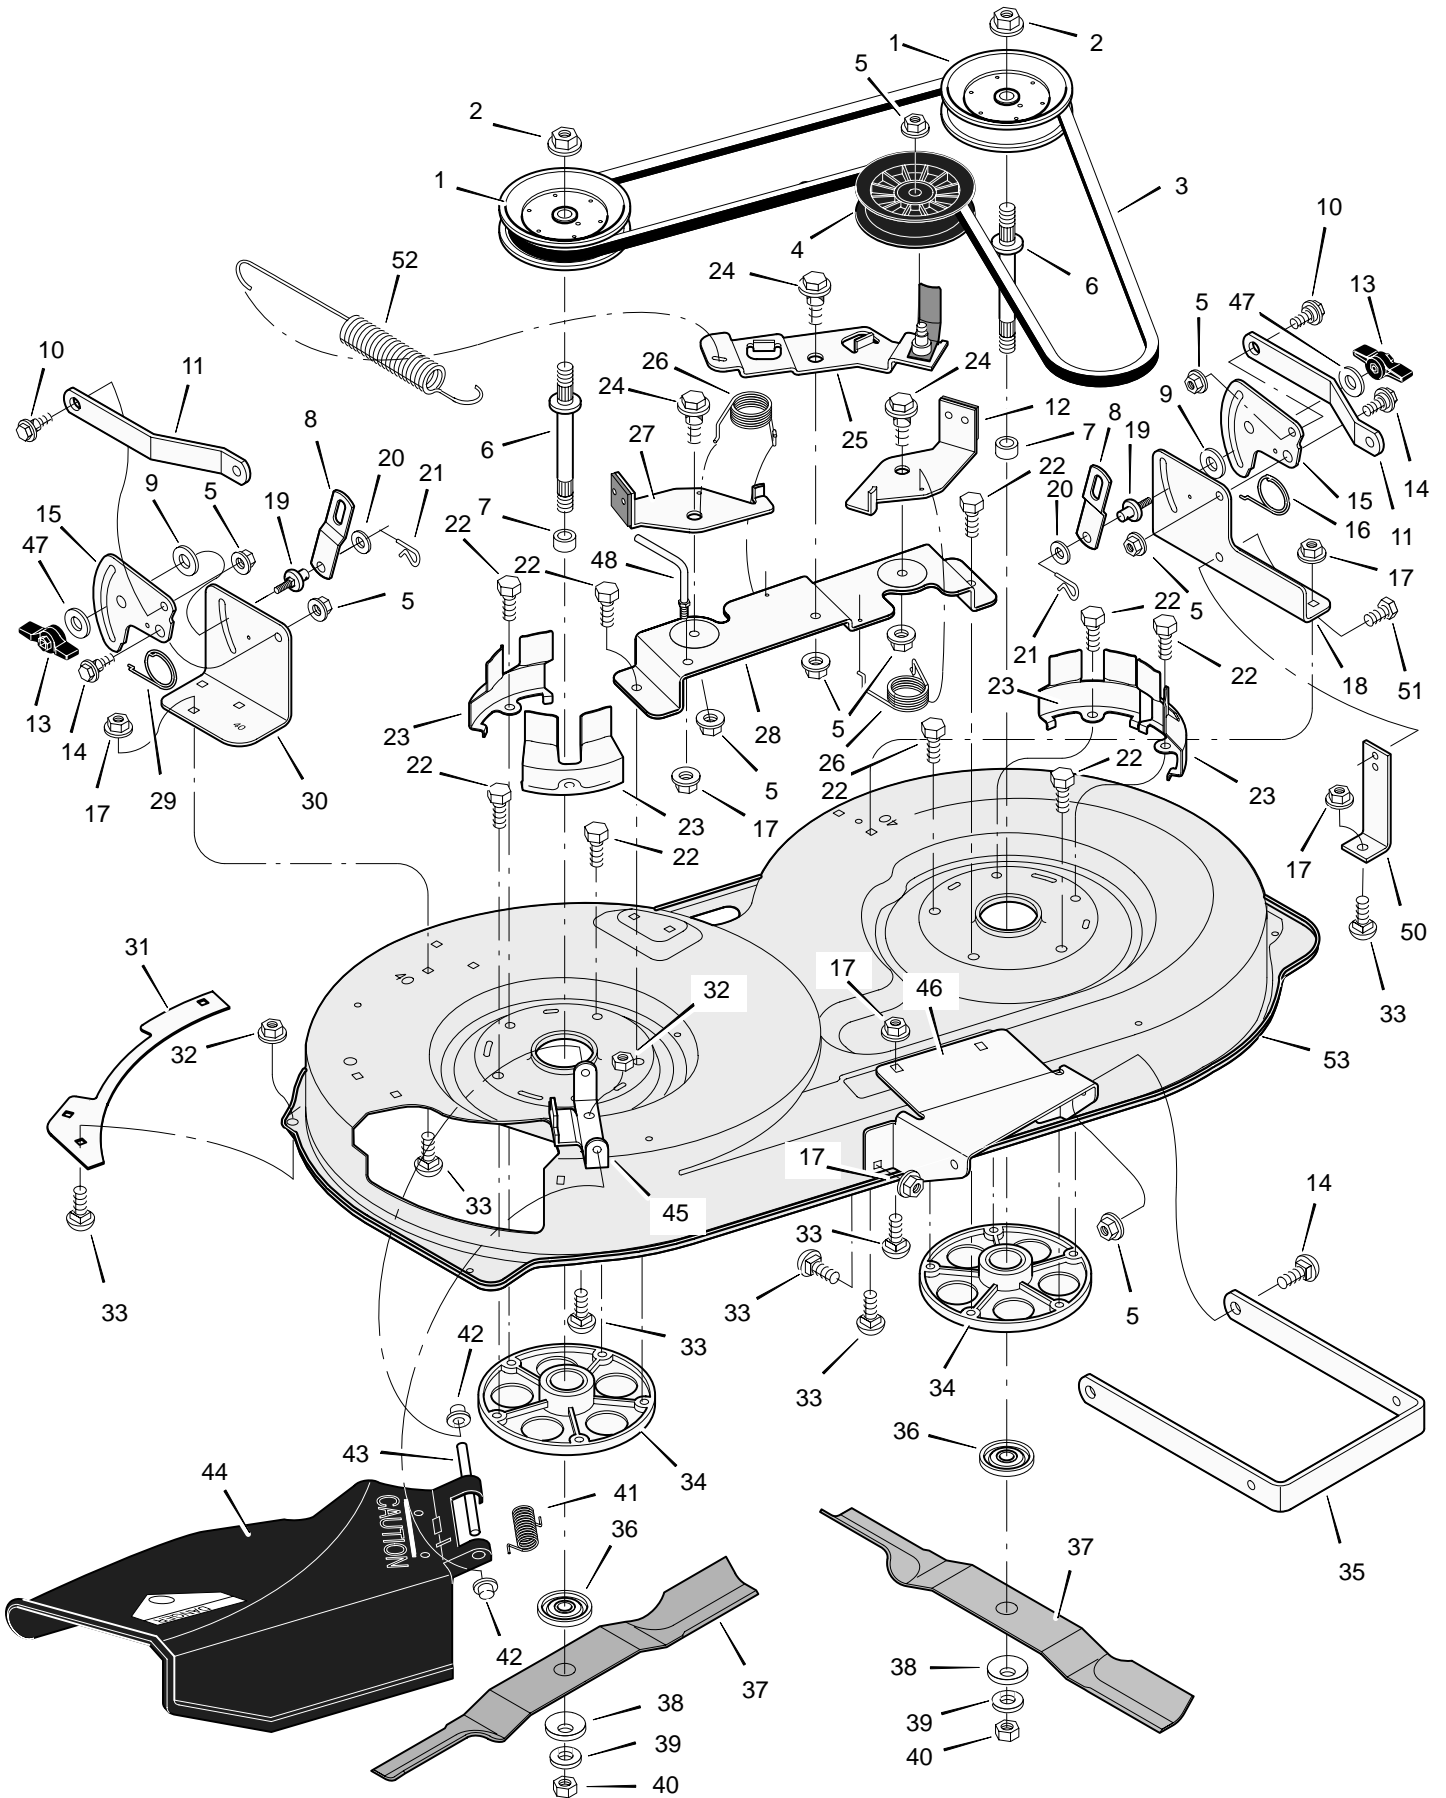

MODEL 40530x51A

REPAIR PARTS MOWER HOUSING

MODEL 40530x51A

REPAIR PARTS MOWER HOUSING

Key No.	Description	Part No.	Key No.	Description	Part No.
1	Pulley, Jackshaft	92851	28	Bracket Assembly, Brake	94145E701
2	Nut, Hex	15x121	29	Spring	166x42
3	Belt, Mower Drive	37x62	30	Bracket, Suspension	94142E701
4	Pulley, Idler	91801	31	Plate	91770E701
5	Nut, Flange	15x84	32	Nut, Flange	15x88
6	Jackshaft	94129	33	Bolt, Carriage	2x53
7	Spacer	94130	34	Mandrell	90905
8	Link, Lift	94053E701	35	Bracket, Suspension	94058E701
9	Pad, Friction	94137	36	Adapter, Blade	92466
10	Bolt, Shoulder	9x52	37	Blade	92002E701
11	Bracket, Suspension	94055E701	38	Washer	17x166
12	Pad Assembly, Left Brake	94049	39	Washer	17x165
13	Knob	94068	40	Nut	15x100
14	Bolt, Shoulder	9x51	41	Spring	166x4
15	Plate, Suspension	94128E701	42	Cap, Push On	28x23
16	Spring	166x43	43	Rod, Pivot	91767 Z
17	Nut, Flange	15x79	44	Deflector	94707
18	Bracket, Suspension	94143E701	45	Bracket, Deflector	91765E701
19	Pin, Hanger	94064	46	Bracket, Front Hanger	94144E701
20	Washer	17x103	47	Washer	17x45
21	Pin, Cotter	31x4	48	Guide, Belt	94781
22	Bolt	25x7	50	Bracket, Support	94681E701
23	Cover, Pulley	94051E701	51	Screw	26x249
24	Bolt, Shoulder	9x39	52	Spring, Extension	165x119
25	Arm, Idler	94177E701	53	Housing, Blade *	94140E701
26	Spring	166x41	1-53	Complete Mower Housing Assembly	776001
27	Pad Assembly, Right Brake	94047			

* Includes Key No. 17, 18, 30, 31, 32, 33, 45, 46, 47 and 51.