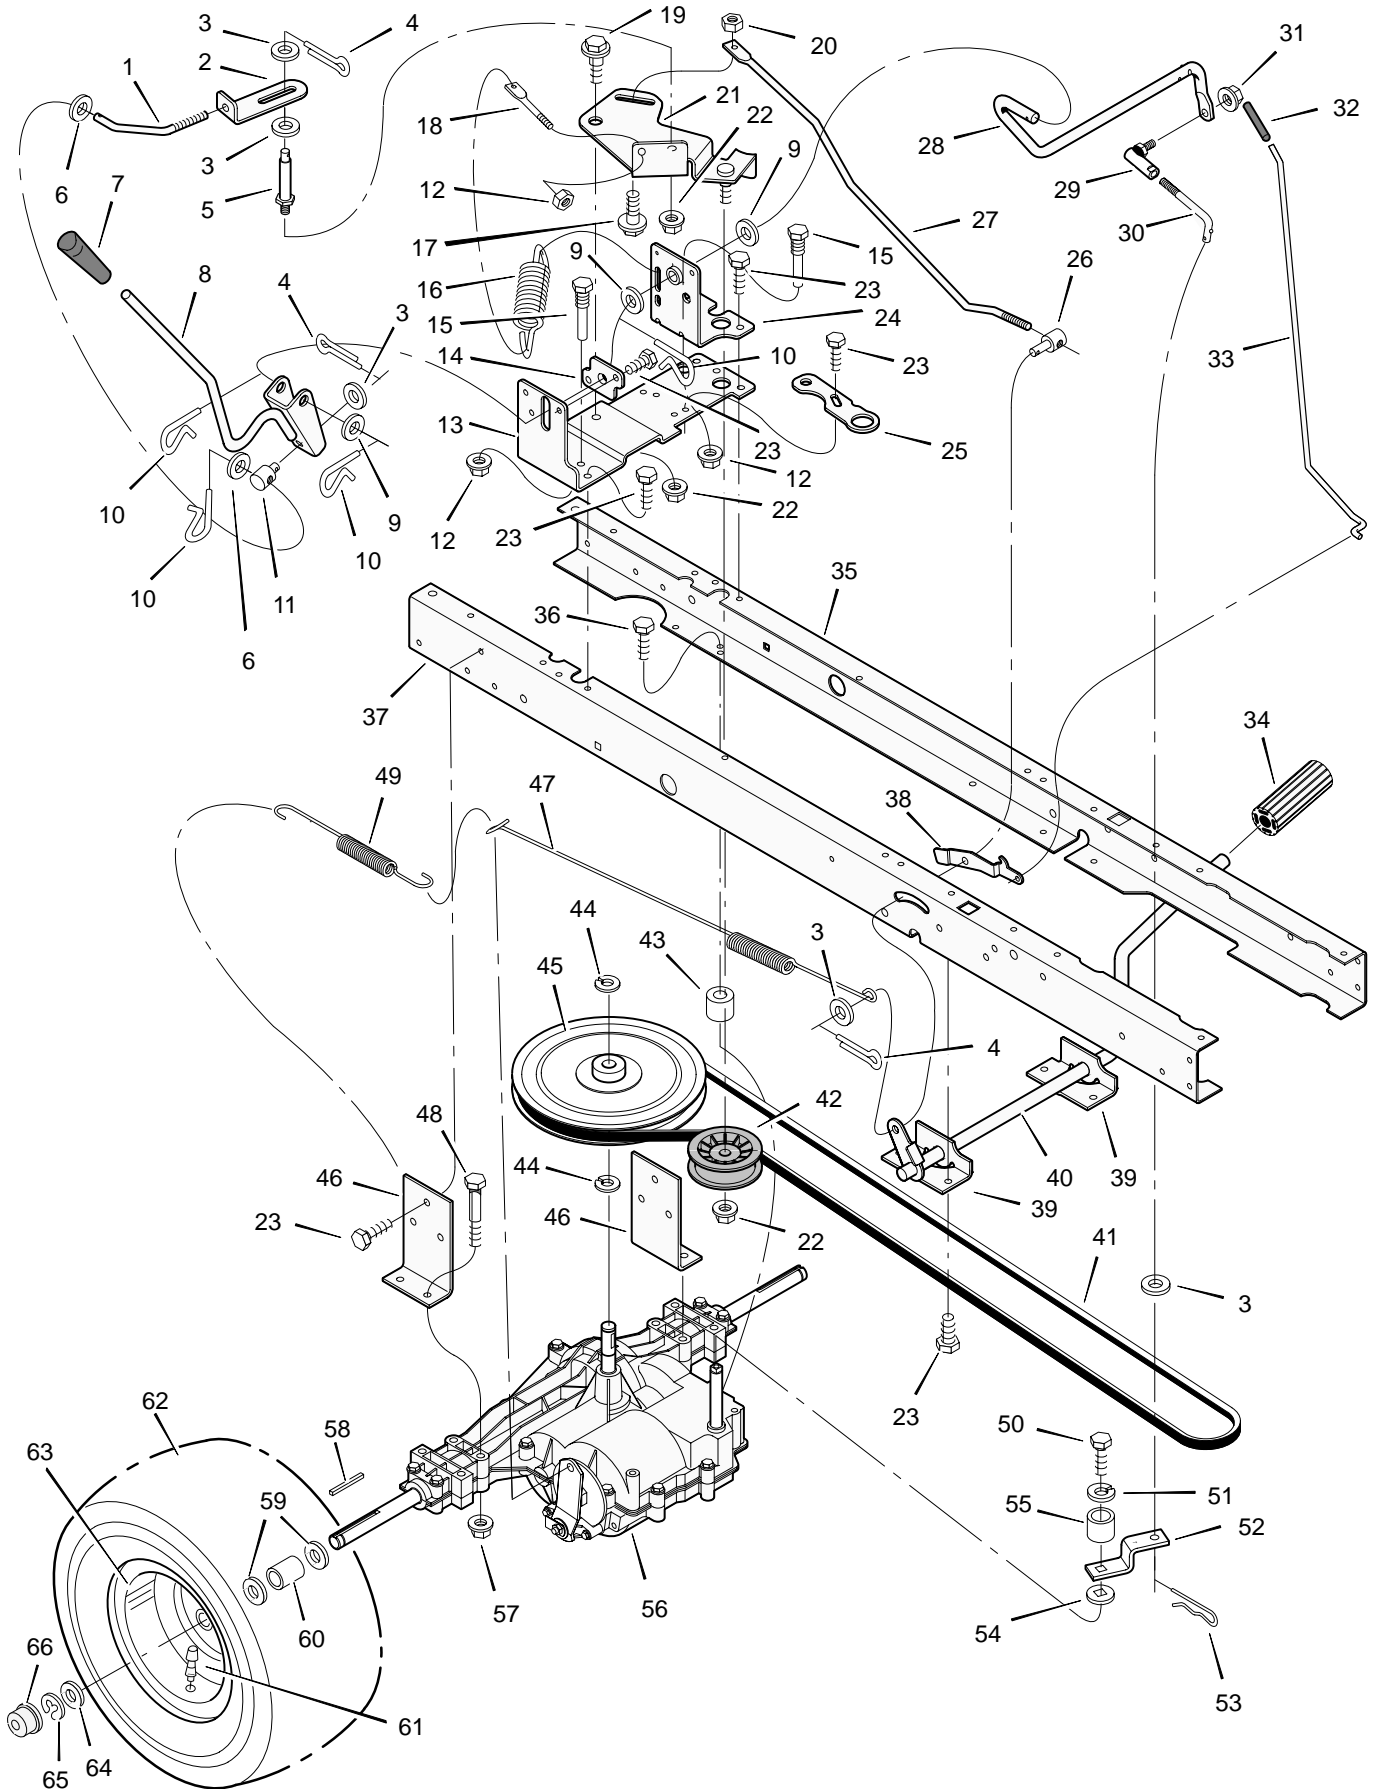

MODEL 40530x51A

REPAIR PARTS MOTION DRIVE

MODEL 40530x51A

REPAIR PARTS MOTION DRIVE

Key No.	Description	Part No.	Key No.	Description	Part No.
1	Rod, Adjuster	94166Z	35	Frame, Left	94001E701
2	Link, Clutch	94183Z	36	Screw	25x12
3	Washer	17x104	37	Frame, Right	94000E701
4	Pin, Cotter	30x20	38	Latch, Parking Brake	94045Z
5	Spacer, Stud	94146	39	Bracket, Pedal	94035E701
6	Washer	17x47Z	40	Lever, Clutch/Brake	94038E701
7	Grip	94198	41	Belt	37x87
8	Lever, Shift	94170Z	42	Pulley, Idler	91179
9	Washer	17x102	43	Spacer	94132
10	Pin, Hair	31x4	44	Ring, Snap	11x7
11	Swivel	94147	45	Pulley, Drive	91807
12	Nut, Flange	15x79	46	Bracket, Transaxle	94008E701
13	Bracket, Shifter	94033E701	47	Spring, Extension	165x115
14	Plate, Pivot	94164E701	48	Bolt	1x155
15	Guide, Belt	93349	49	Spring, Extension	165x92
16	Spring, Extension	165x116	50	Bolt	1x145
17	Bolt, Shoulder	9x54	51	Lockwasher	18x32
18	Stud, Spring	94042	52	Yoke, Shift	94031Z
19	Bolt, Shoulder	9x39	53	Pin, Hair	31x6
20	Locknut	15x89	54	Washer	17x148
21	Arm Assembly, Idler	94040Z	55	Spacer	91889
22	Locknut	15x84	56	Transaxle **	**
23	Screw	26x249	57	Nut, Flange	15x88
24	Bracket, Shift	94034E701	58	Key, Square	21553
25	Plate, Shift	94032E701	59	Washer	17x160
26	Nut, Adjuster	94815	60	Spacer	87x100Z
27	Rod, Clutch	94041Z	61	Stem, Valve	24373
28	Rod, Shift	94167Z	62	Tire *	91414
29	Joint, Ball	21031		Tube	407049
30	Link, Shift	94172Z	63	Wheel & Tire Assembly	92289-601
31	Locknut	15x87	64	Washer	17x195
32	Grip	92724	65	E-Ring	11x3
33	Rod, Parking Brake	94152Z	66	Cap, Hub (Optional)	94618
34	Pedal	21544			

* When you order a tire, make sure to give the brand name of the tire so that the tread pattern on the tire will match.

** For information on Replacement Parts see the Central Parts Distributor in your area.