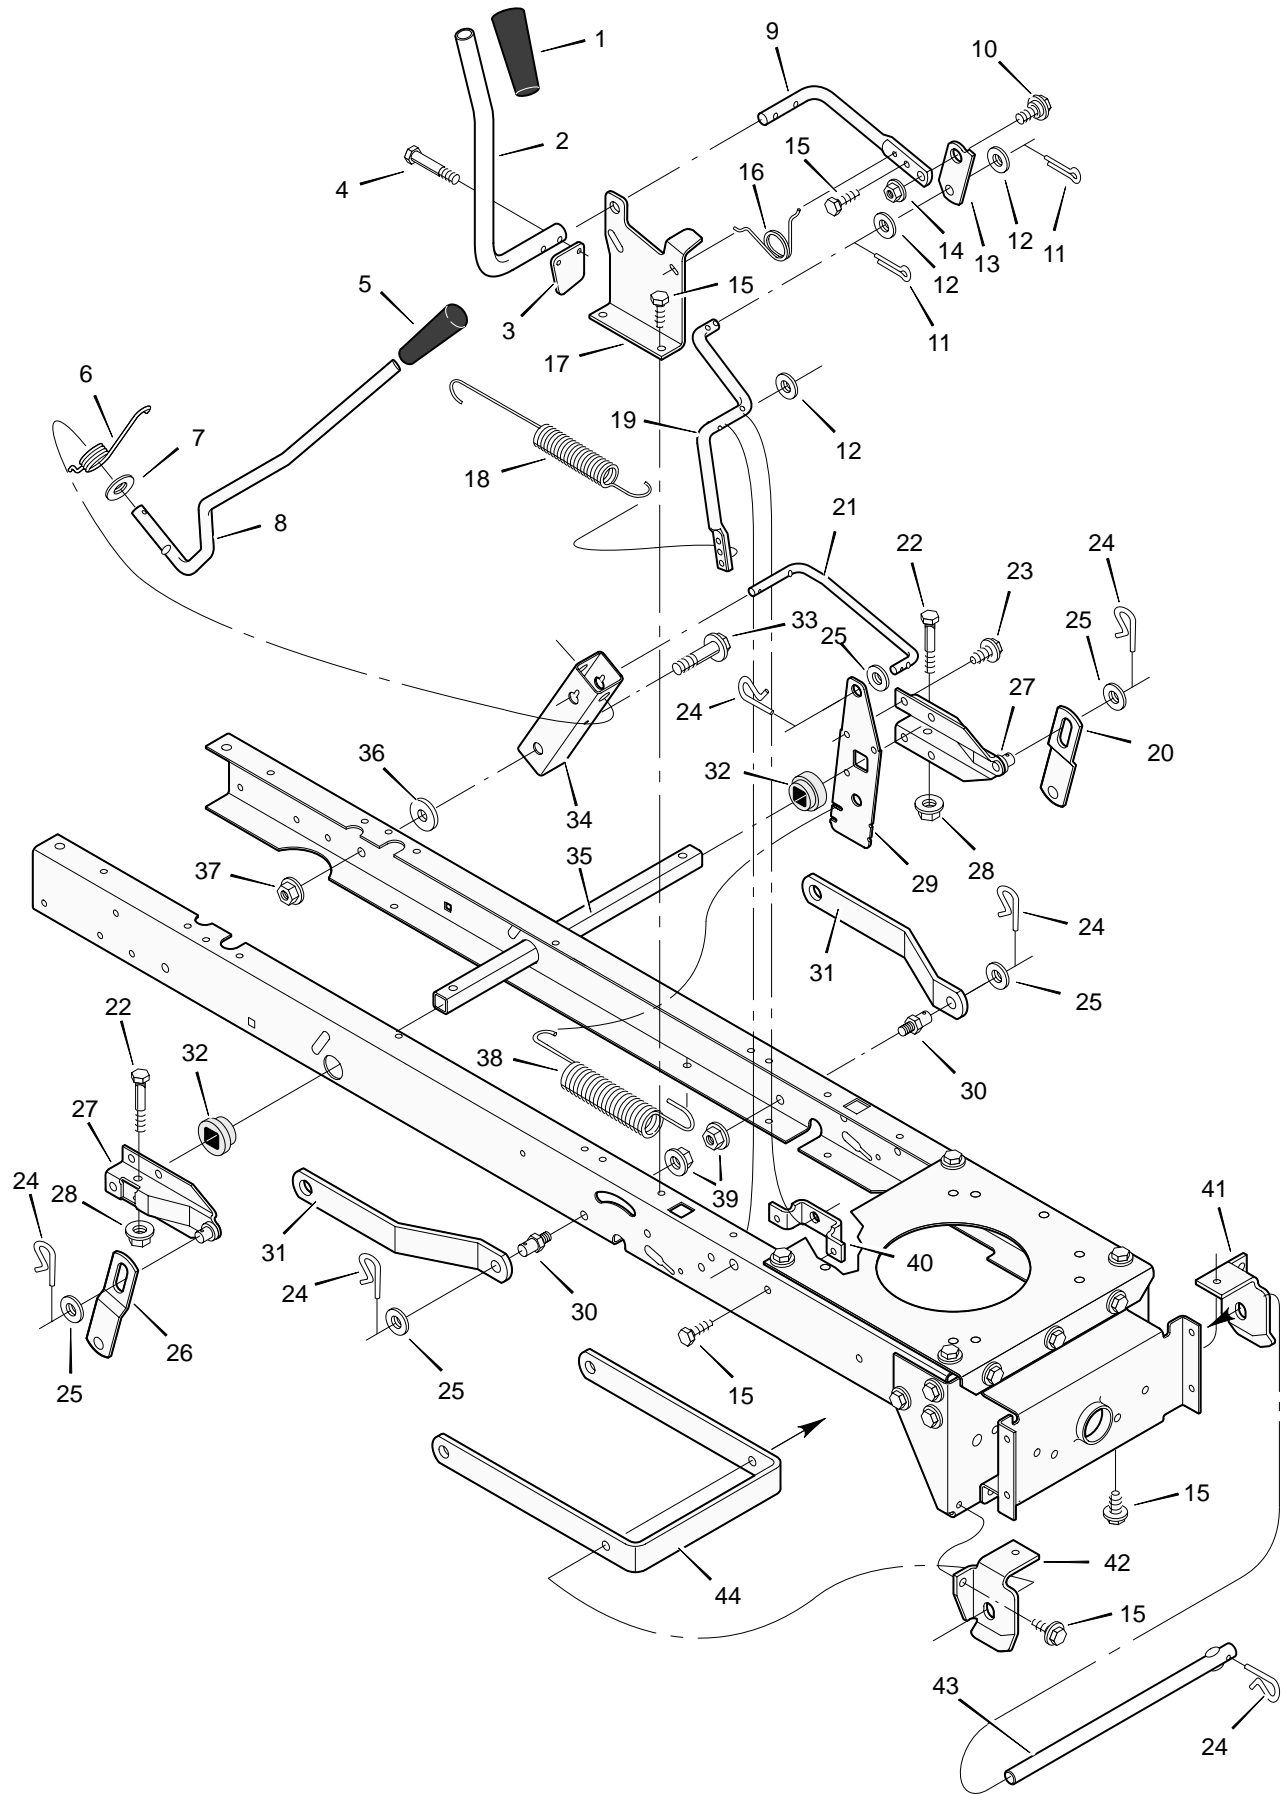

MODEL 40530x51A

REPAIR PARTS MOWER HOUSING SUSPENSION

MODEL 40530x51A

REPAIR PARTS MOWER HOUSING SUSPENSION

Key No.	Description	Part No.	Key No.	Description	Part No.
1	Grip	92698	23	Screw	26x49
2	Handle	94157Z	24	Pin, Hair	31x4
3	Pad, Switch	94022E701	25	Washer	17x91Z
4	Bolt	25x3	26	Link, Right Lift	94053E701
5	Grip	92697	27	Lever Assembly, Lift	94180E701
6	Spring	166x40	28	Nut, Flange	15x118
7	Washer	17x103	29	Plate, Lift Arm	94030E701
8	Lever, Lift	94029Z	30	Pin	94067
9	Lever, PTO	94017Z	31	Bracket, Rear Suspension	94055E701
10	Bolt, Shoulder	9x39	32	Bushing	94065
11	Pin, Cotter	30x20	33	Bolt, Shoulder	9x53
12	Washer	17x57	34	Bracket, Pivot	94015E701
13	Link, PTO	94004Z	35	Tube, Deck Lift	94063E701
14	Nut, Flange	15x84	36	Washer	17x191
15	Screw	26x249	37	Nut, Flange	15x84
16	Spring	166x39	38	Spring	165x117
17	Bracket, PTO	94018	39	Nut, Flange	15x68
18	Spring	165x118	40	Bracket, PTO	94005E701
19	Crank, PTO	94019 D	41	Hanger, Left Deck	94027E701
20	Link, Left Lift	94611E701	42	Hanger, Right Deck	94026E701
21	Link, Lift	94028E701	43	Rod, Hanger	94158Z
22	Bolt	1x74	44	Bracket, Suspension	94058E701