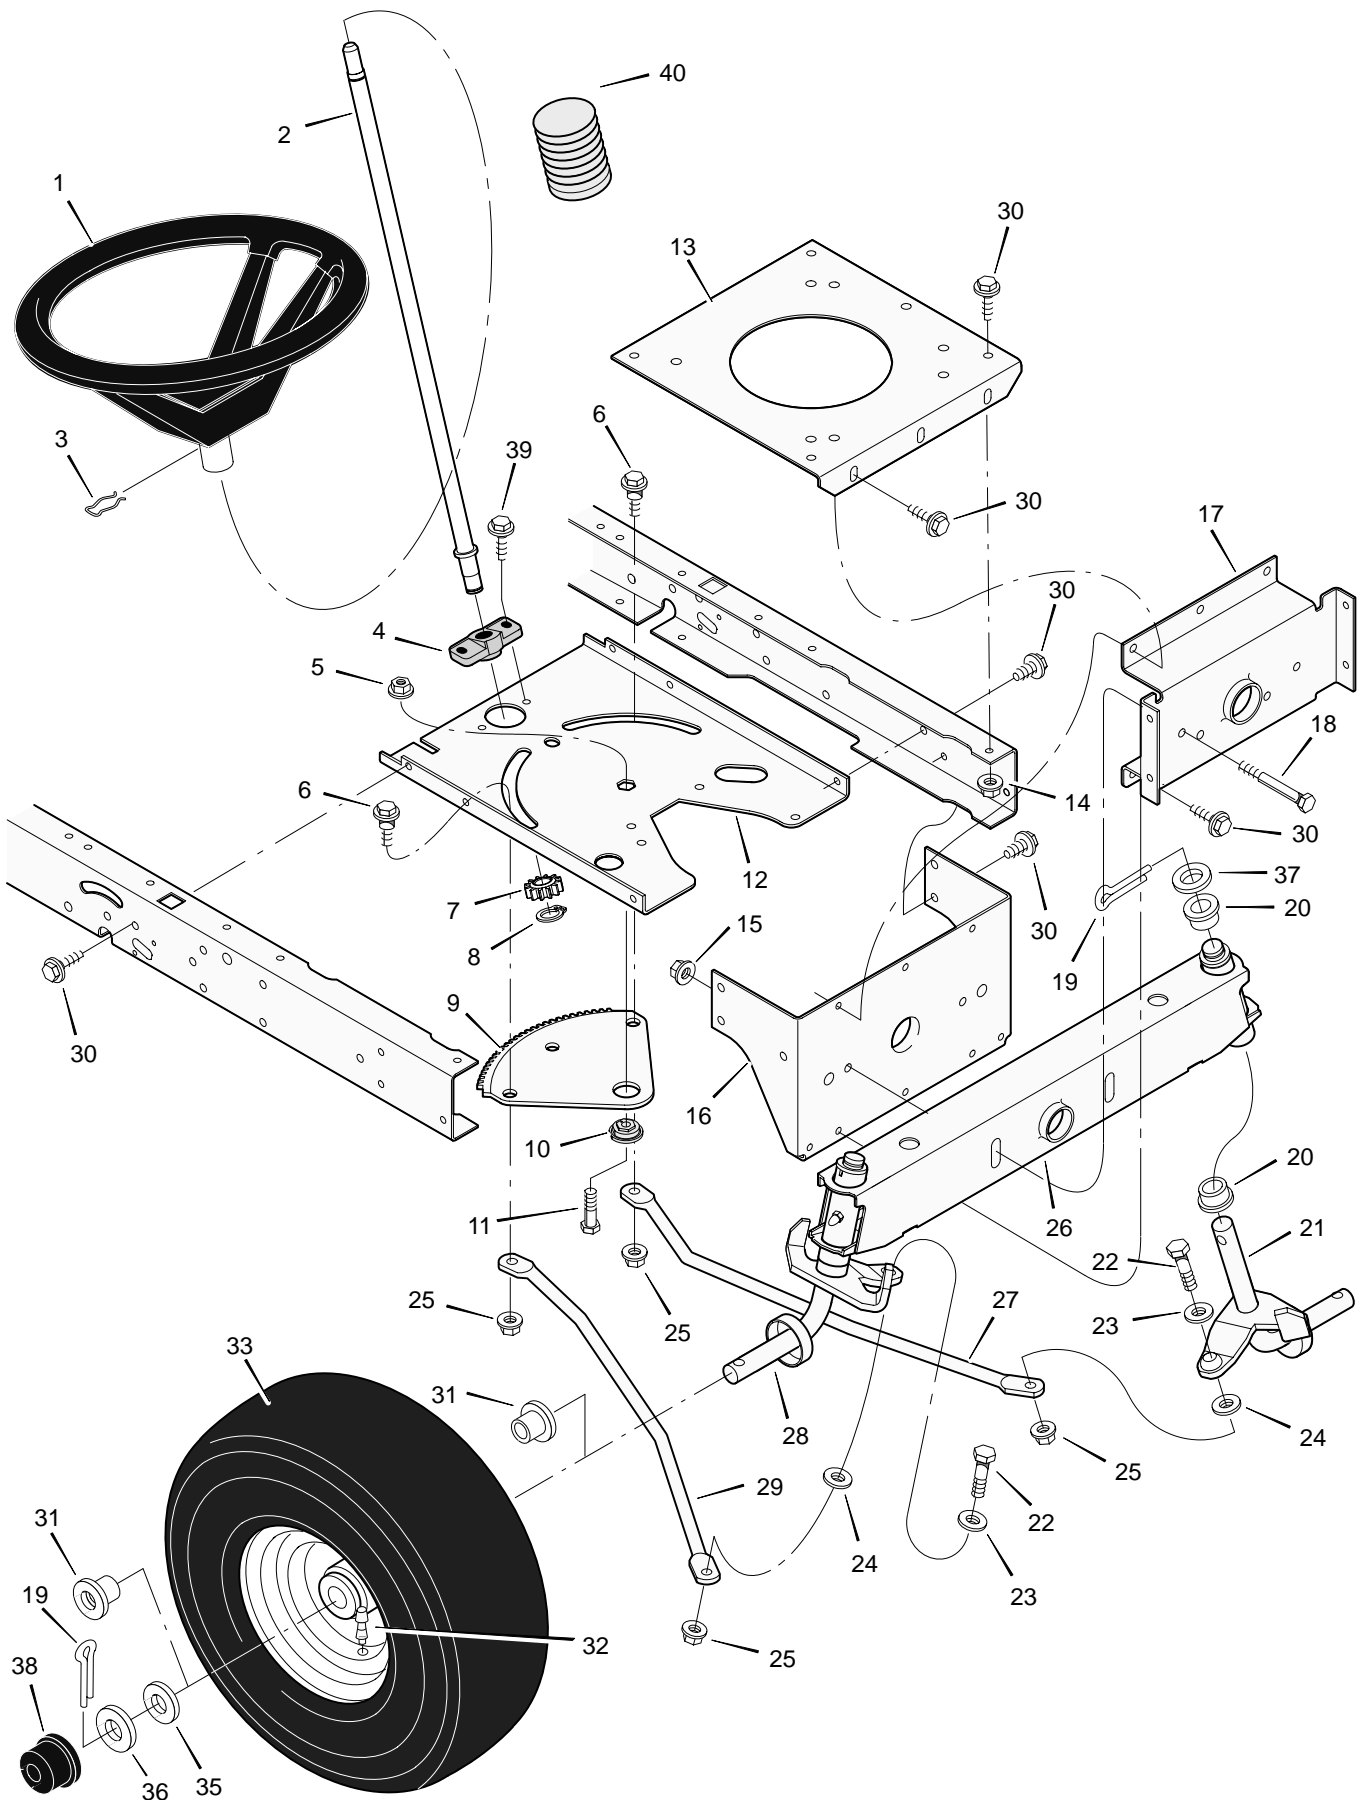

MODEL 40530x51A

REPAIR PARTS STEERING

MODEL 40530x51A

REPAIR PARTS STEERING

Key No.	Description	Part No.
1	Wheel, Steering	94591
2	Post, Steering	94127
3	Clip, Retainer	94131
4	Bearing	94124
5	Nut, Flange	15x113
6	Bolt, Shoulder	9x57
7	Gear, Pinion	94122
8	Ring, Snap	11x25
9	Gear, Sector	94121
10	Bearing	94123
11	Bolt	1x84
12	Plate, Steering	94003E701
13	Plate, Engine	94006E701
14	Nut, Flange	15x88
15	Nut, Flange	15x118
16	Bracket, Hanger	94013E701
17	Axle, Hanger	94007E701
18	Bolt	1x146
19	Pin, Cotter	30x49
20	Bearing	92527
21	Spindle Assembly, Left	94576E245
22	Bolt	1x111
23	Washer	17x104
24	Washer	17x53
25	Nut, Flange	15x84
26	Axle Assembly	94012E701
27	Drag Link, Left	94021E701
28	Spindle Assembly, Right	94575F200
29	Drag Link, Right	94020E701
30	Screw	26x249
31	Bearing, Wheel	91334
32	Stem, Valve	24373
33	Tire *	91912
34	Wheel and Tire Assembly	94578-601
35	Washer	17x195
36	Washer	17x192
37	Washer	17x113
38	Hub Cap (Optional)	94618
39	Screw	26x267
40	Bellows (Optional)	92059

* When you order a tire, make sure to give the brand name of the tire so that the tread pattern on the tire will match.