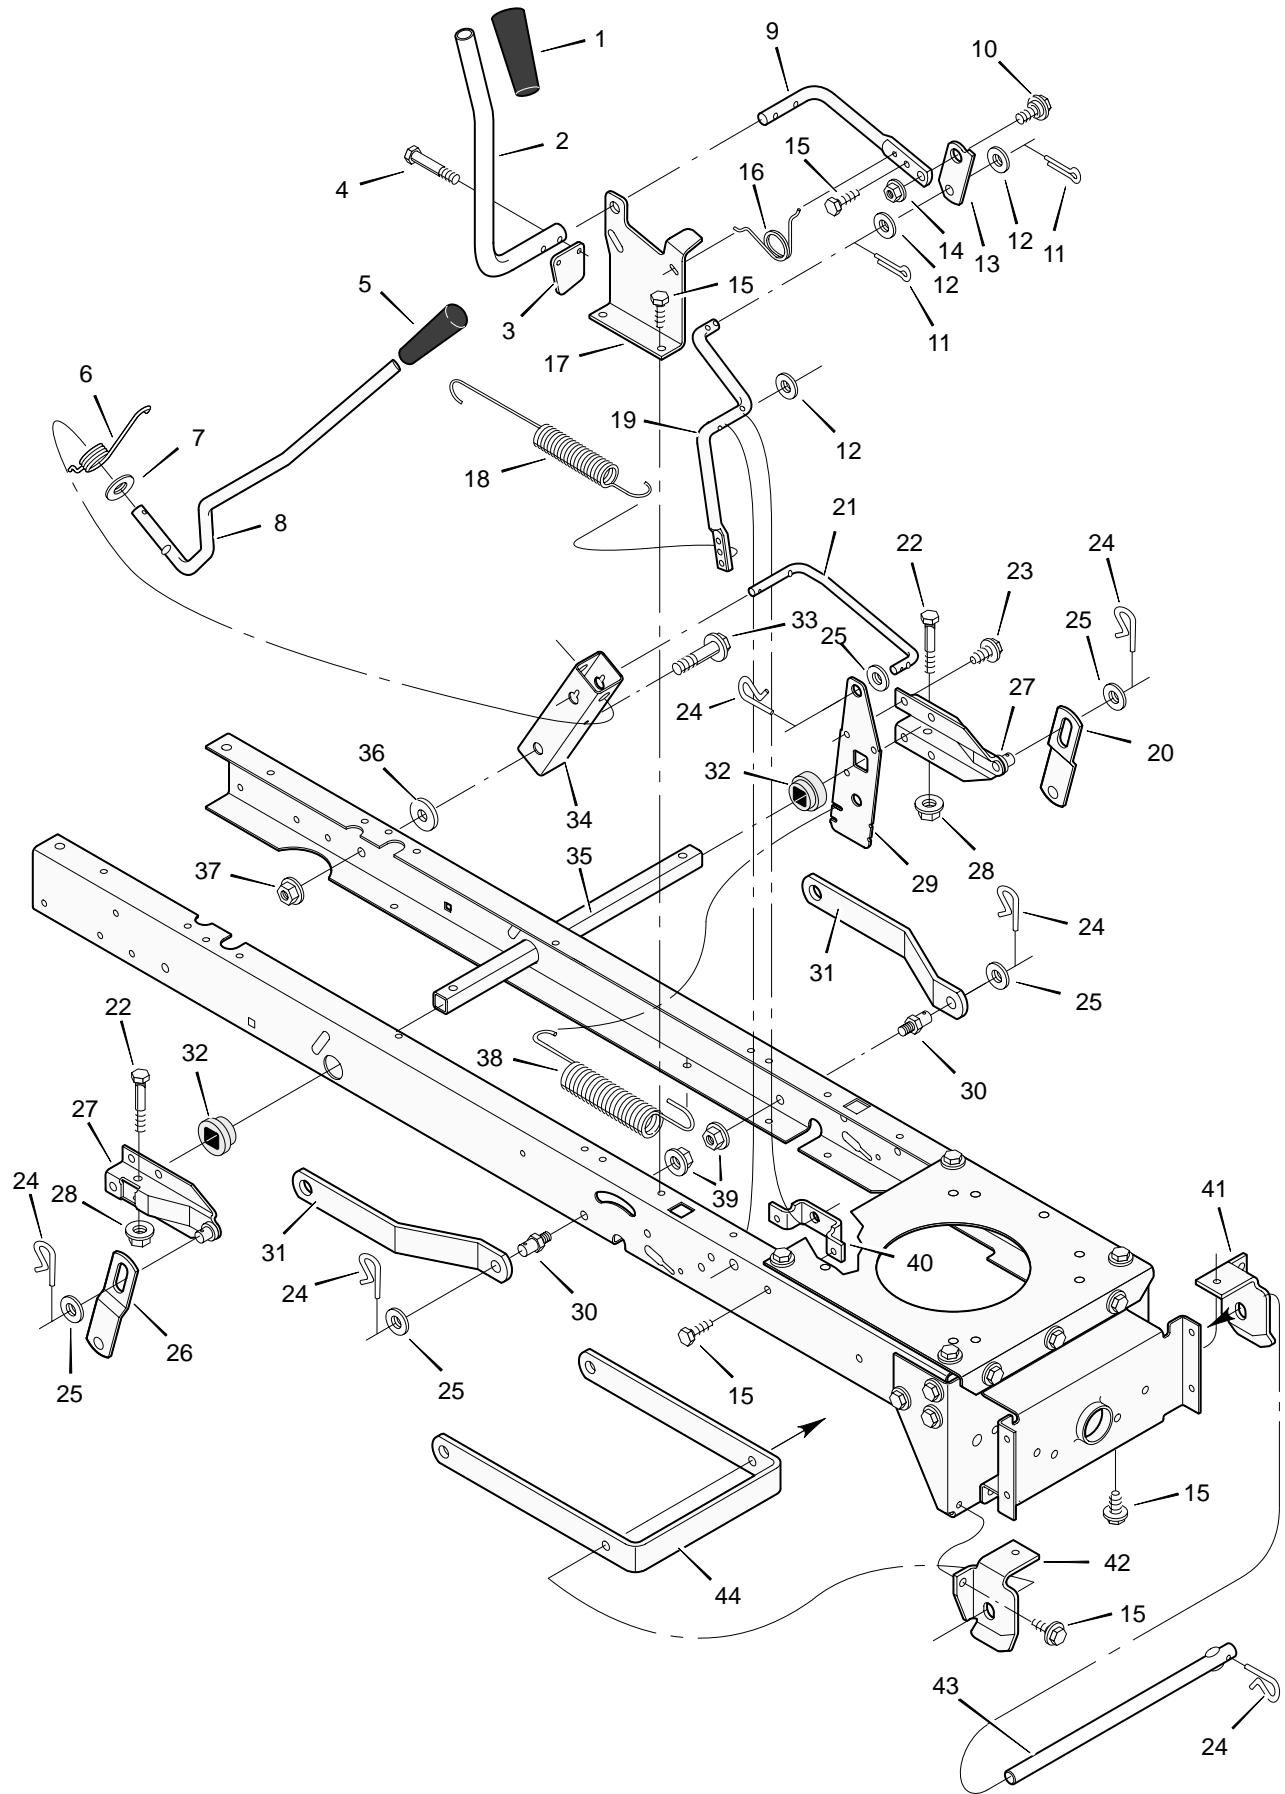

MODEL 40503x88A (VRO40-12GXT)

REPAIR PARTS MOWER HOUSING SUSPENSION

MODEL 40503x88A (VRO40-12GXT)

**REPAIR PARTS
MOWER HOUSING SUSPENSION**

Key No.	Description	Part No.	Key No.	Description	Part No.
1	Grip	92698	23	Screw	26x49
2	Handle	94157 Z	24	Pin, Hair	31x4
3	Pad, Switch	94022 Z	25	Washer	17x91 Z
4	Bolt	25x3	26	Link, Right Lift	94053E700
5	Grip	92697	27	Lever Assembly, Lift	94180E700
6	Spring	166x40	28	Nut, Flange	15x118
7	Washer	17x103	29	Plate, Lift Arm	94030E700
8	Lever, Lift	94180 Z	30	Pin	94067
9	Lever, PTO	94017 Z	31	Bracket, Rear Suspension	94055E700
10	Bolt, Shoulder	9x39	32	Bushing	94065
11	Pin, Cotter	30x20	33	Bolt, Shoulder	9x53
12	Washer	17x102	34	Bracket, Pivot	94015E700
13	Link, PTO	94004 Z	35	Tube, Deck Lift	94063E700
14	Nut, Flange	15x84	36	Washer	17x191
15	Screw	26x249	37	Nut, Flange	15x84
16	Spring	166x39	38	Spring	165x117
17	Bracket, PTO	94018E700	39	Nut, Flange	15x68
18	Spring	165x119	40	Bracket, PTO	94005E700
19	Crank, PTO	94019E700	41	Hanger, Left Deck	94027E700
20	Link, Left Lift	94611E700	42	Hanger, Right Deck	94026E700
21	Link, Lift	94028 Z	43	Rod, Hanger	94158Z
22	Bolt	1x74	44	Bracket, Suspension	94058E700