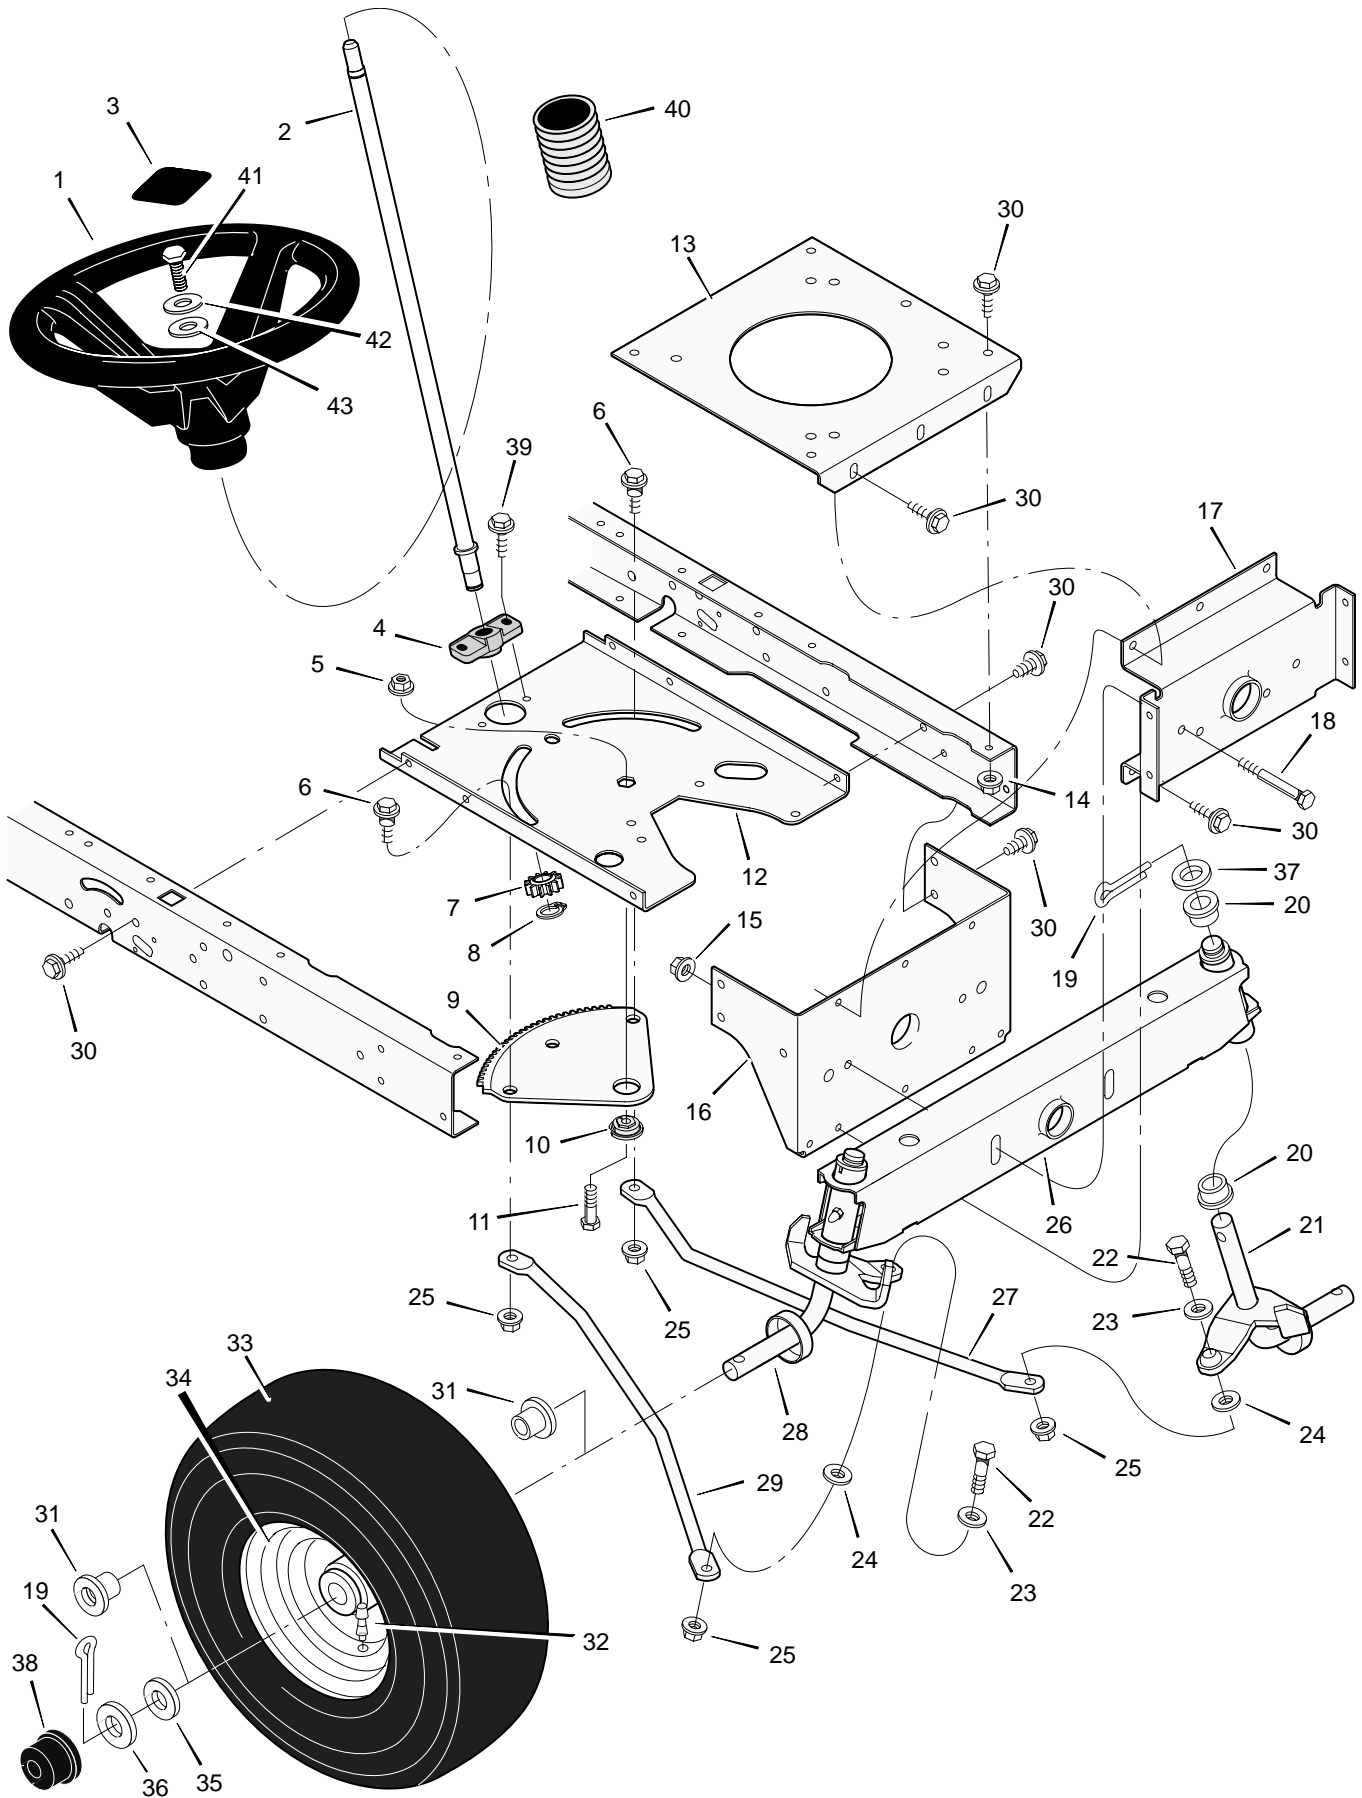

MODEL 40503x88A (VRO40-12GXT)

REPAIR PARTS STEERING

MODEL 40503x88A (VRO40-12GXT)

REPAIR PARTS STEERING

Key No.	Description	Part No.	Key No.	Description	Part No.
1	Wheel, Steering	95336	23	Washer	17x104
2	Post, Steering	94520	24	Washer	17x53 Z
3	Insert, Steering Wheel	95338	25	Nut, Flange	15x84
4	Bearing	94124	26	Axle Assembly	94012E700
5	Nut, Flange	15x113	27	Drag Link, Left	94021E700
6	Bolt, Shoulder	9x57	28	Spindle Assembly, Right	94575E700
7	Gear, Pinion	94122E700	29	Drag Link, Right	94020E700
8	Ring, Snap	11x25	30	Screw	26x249
9	Gear, Sector	94121E700	31	Bearing, Wheel	91334
10	Bearing	94123	32	Stem, Valve	24373
11	Bolt	1x84	33	Tire *	91912
12	Plate, Steering	94003E700	—	Tube	407924
13	Plate, Engine	94006E700	34	Wheel and Tire Assembly	94578-601
14	Nut, Flange	15x88	35	Washer	17x195
15	Nut, Flange	15x118	36	Washer	17x192
16	Bracket, Hanger	94013E700	37	Washer	17x113
17	Axle, Hanger	94007E700	38	Hub Cap	94618
18	Bolt	1x146	39	Screw	26x267
19	Pin, Cotter	30x49	40	Bellows	92059
20	Bearing	92527	41	Bolt	1x158
21	Spindle Assembly, Left	94576E700	42	Lockwasher	18x32
22	Bolt	1x111	43	Washer	17x146 Z

* When you order a tire, make sure to give the brand name of the tire so that the tread pattern on the tire will match.