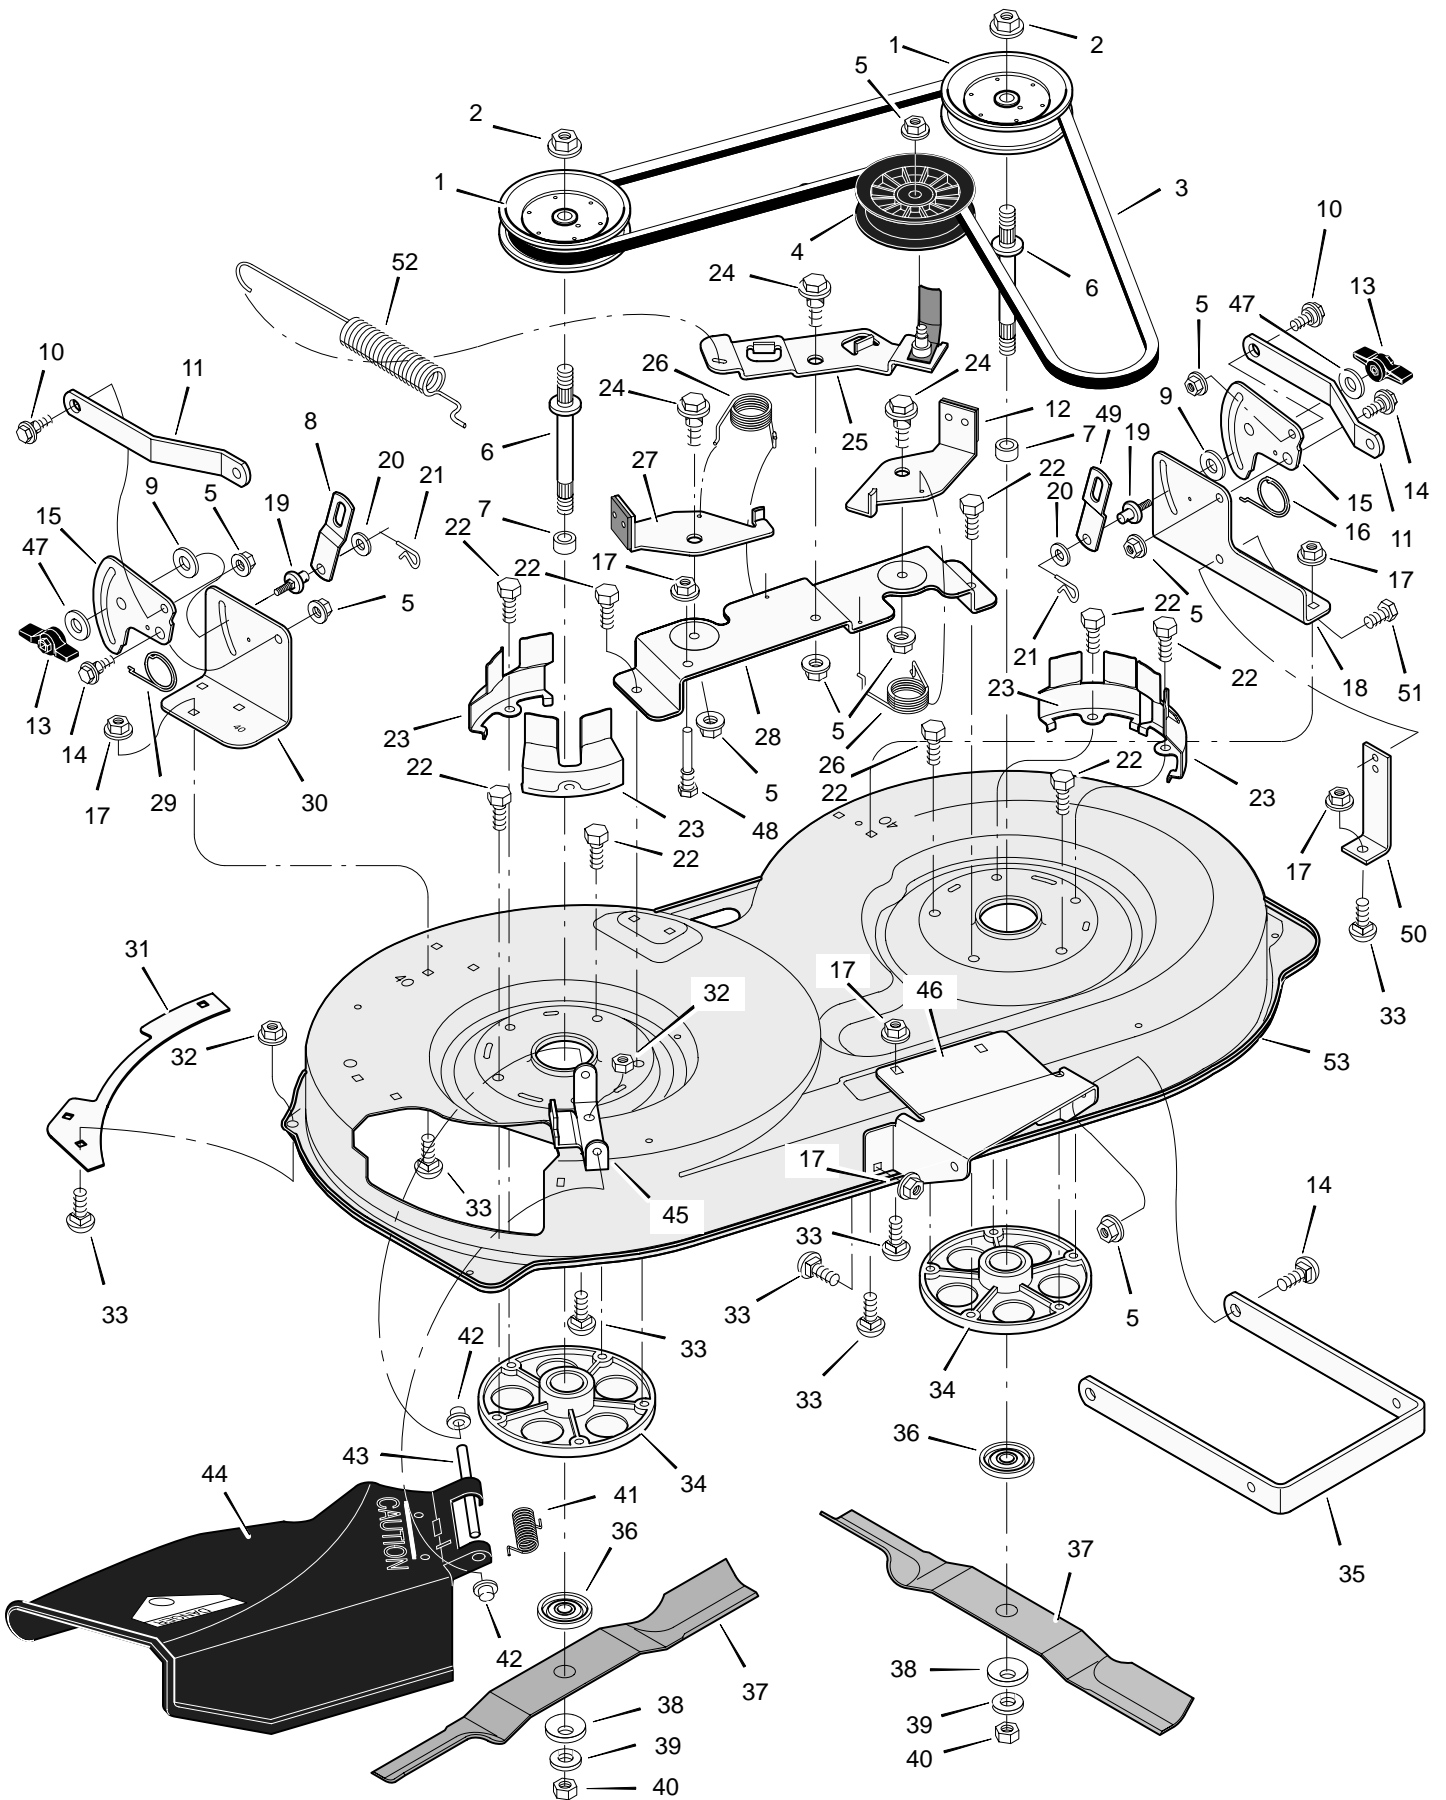

MODEL 40503x88A (VRO40-12GXT)

REPAIR PARTS MOWER HOUSING

MODEL 40503x88A (VRO40-12GXT)

REPAIR PARTS MOWER HOUSING

Key No.	Description	Part No.	Key No.	Description	Part No.
1	Pulley, Jackshaft	92851	28	Bracket Assembly, Brake	94145E700
2	Nut, Hex	15x121	29	Spring	166x42
3	Belt, Mower Drive	37x62	30	Bracket, Suspension	94142E700
4	Pulley, Idler	91801	31	Plate	91770E700
5	Nut, Flange	15x84	32	Nut, Flange	15x88
6	Jackshaft	94129	33	Bolt, Carriage	2x53
7	Spacer	94130	34	Mandrell	90905
8	Link, Lift	94053E700	35	Bracket, Suspension	94058E700
9	Pad, Friction	94137	36	Adapter, Blade	92466
10	Bolt, Shoulder	9x52	37	Blade	92002E701
11	Bracket, Suspension	94055E700	38	Washer	17x166
12	Pad Assembly, Left Brake	94049E700	39	Washer	17x165
13	Knob	94068	40	Nut	15x100
14	Bolt, Shoulder	9x51	41	Spring	166x4
15	Plate, Suspension	94128E700	42	Cap, Push On	28x23
16	Spring	166x43	43	Rod, Pivot	94957 Z
17	Nut, Flange	15x79	44	Deflector Assembly	94707
18	Bracket, Suspension	94143E700	45	Bracket, Deflector	91765E700
19	Pin, Hanger	94064	46	Bracket, Front Hanger	94144E700
20	Washer	17x103	47	Washer	17x45 Z
21	Pin, Cotter	31x4	48	Guide, Belt	94781
22	Bolt	25x7	49	Link, Left Lift	94611E700
23	Cover, Pulley	94051E700	50	Bracket, Support	94681E700
24	Bolt, Shoulder	9x39	51	Screw	26x249
25	Arm, Idler	94177 Z	52	Spring, Extension	165x119
26	Spring	166x41	53	Housing, Blade *	94888E700
27	Pad Assembly, Right Brake	94047E700	1-53	Complete Mower Housing Assembly	776001

* Includes Key No. 17, 18, 30, 31, 32, 33, 45, 46, 47 and 51.