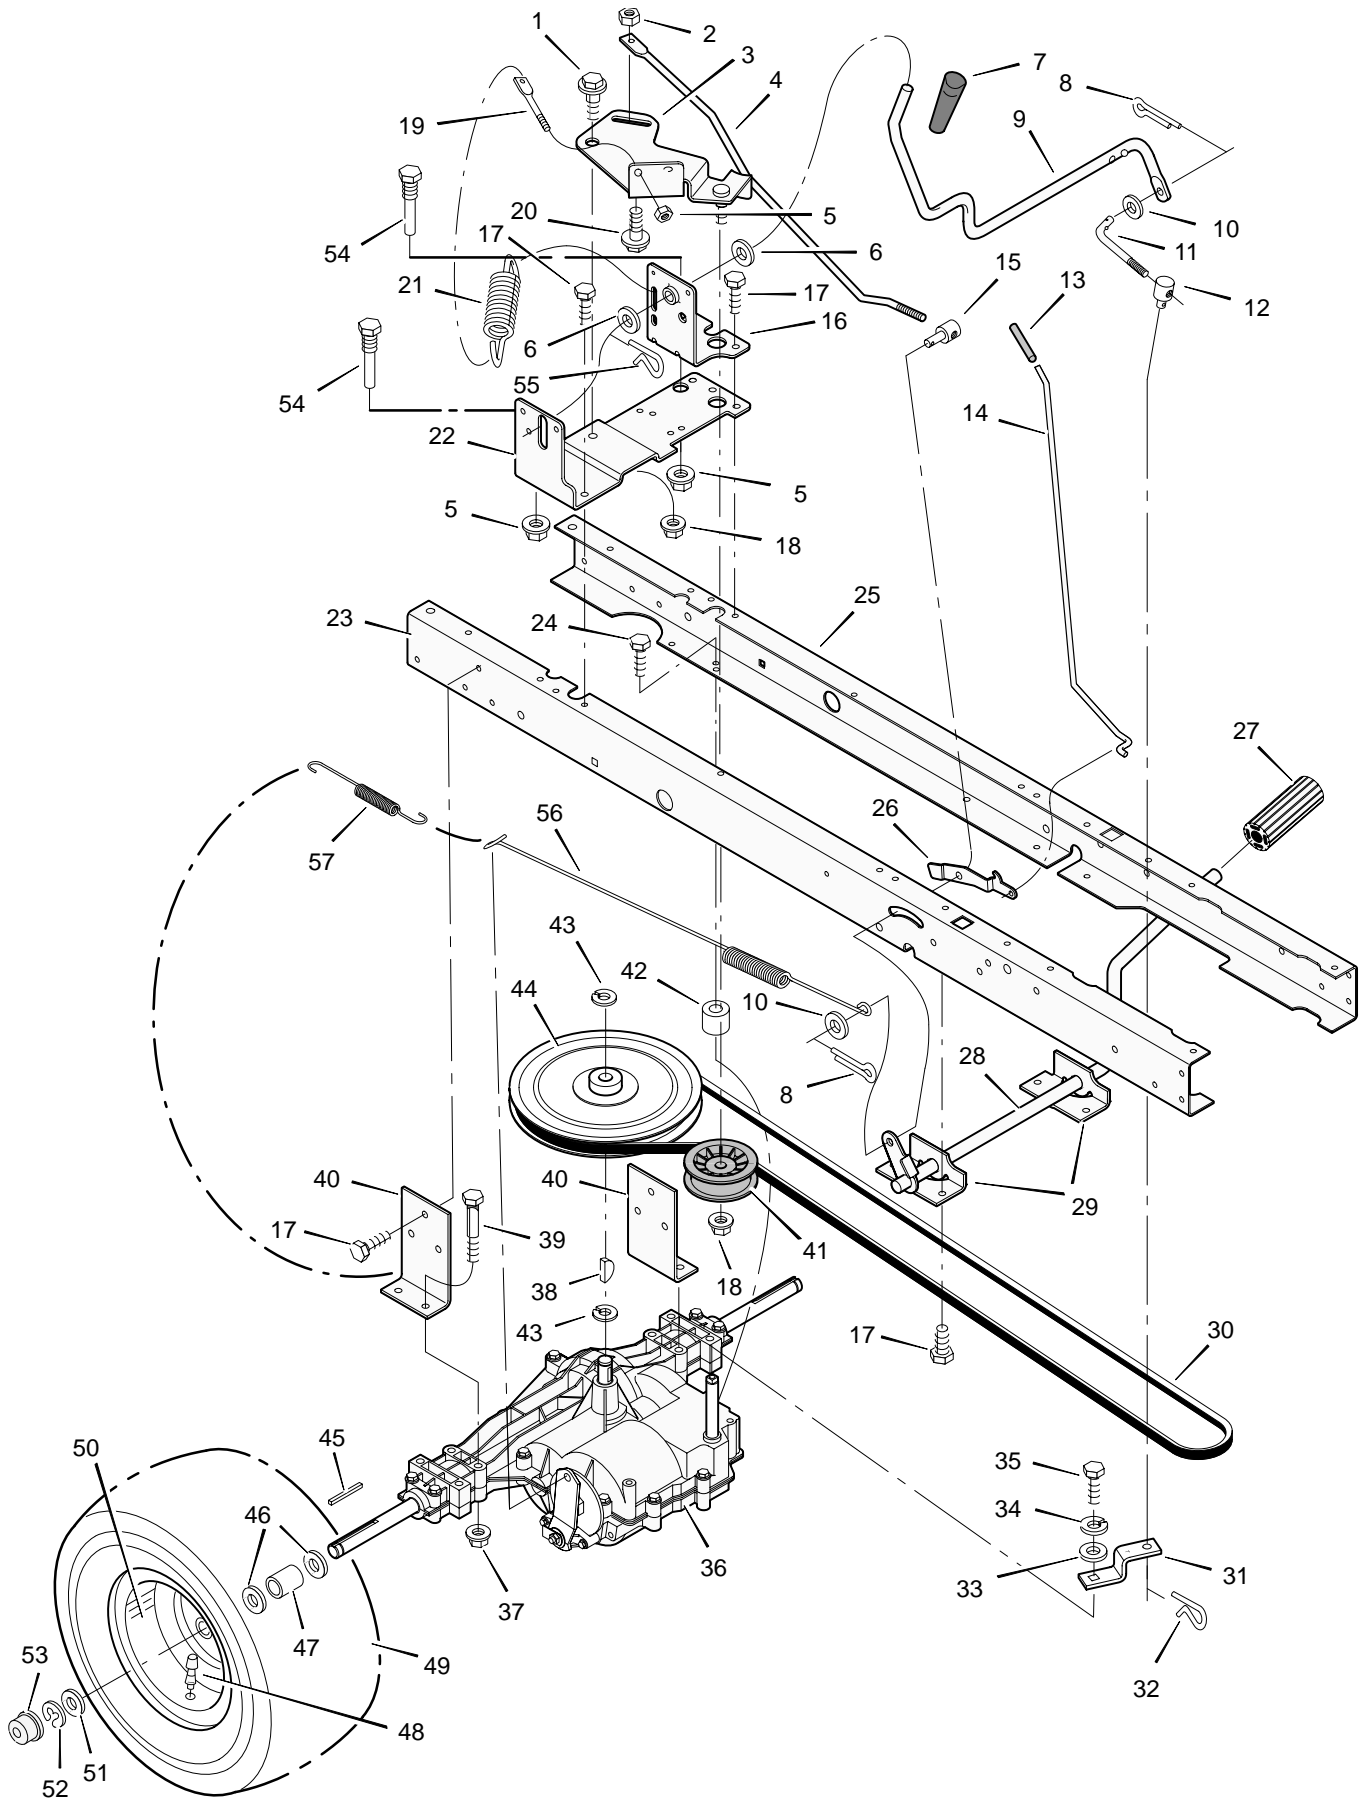

MODEL 40503x88A (VRO40-12GXT)

REPAIR PARTS MOTION DRIVE

MODEL 40503x88A (VRO40-12GXT)

REPAIR PARTS MOTION DRIVE

Key No.	Description	Part No.	Key No.	Description	Part No.
1	Bolt, Shoulder	9x39	30	Belt, Motion Drive	37x87
2	Nut, Hex	15x89	31	Yoke, Shift	94031 Z
3	Arm, Idler	94040Z	32	Pin, Hair	31x6
4	Rod, Clutch	94041Z	33	Washer	17x148
5	Nut	15x79	34	Washer	18x32
6	Washer	17x102	35	Bolt	1x145
7	Grip	92697	36	Transaxle **	—
8	Pin, Cotter	30x20	37	Nut	15x88
9	Lever, Shift	94043 Z	38	Key, Woodruff	20697
10	Washer	17x47 Z	39	Bolt	1x155
11	Link, Shift	94044 Z	40	Bracket, Transaxle	94008E700
12	Nut, Adjuster	21920	41	Pulley	91179
13	Grip	91079	42	Spacer	94132
14	Rod, Parking Brake	94152 Z	43	E-Ring	11x7
15	Nut, Adjuster	94815	44	Pulley, Drive	95094
16	Bracket, Shift	94034E700	45	Key, Square	21553
17	Screw	26x249	46	Washer	17x160
18	Nut	15x84	47	Spacer, Transaxle	87x105 Z
19	Link	94042Z	48	Stem, Valve	24373
20	Bolt, Shoulder	9x54	49	Tire *	91923
21	Spring, Extension	165x116	—	Tube	407049
22	Bracket, Shifter	94033E700	50	Wheel & Tire Assembly	92288-601
23	Frame, Right	94000E700	51	Washer	17x195
24	Screw	25x12	52	E-Ring	11x3
25	Frame, Left	94001E700	53	Hub Cap (Optional)	94618
26	Latch, Parking Brake	94045 Z	54	Guide, Belt	93349
27	Pedal	21544	55	Pin, Hair	31x4
28	Lever, Brake/Clutch	94038E700	56	Spring, Extension	165x115
29	Bracket, Pedal	94035E700	57	Spring, Extension	165x92

* When you order a tire, make sure to give the brand name of the tire so that the tread pattern on the tire will match.

** For information on Replacement Parts see the Central Parts Distributor in your area.