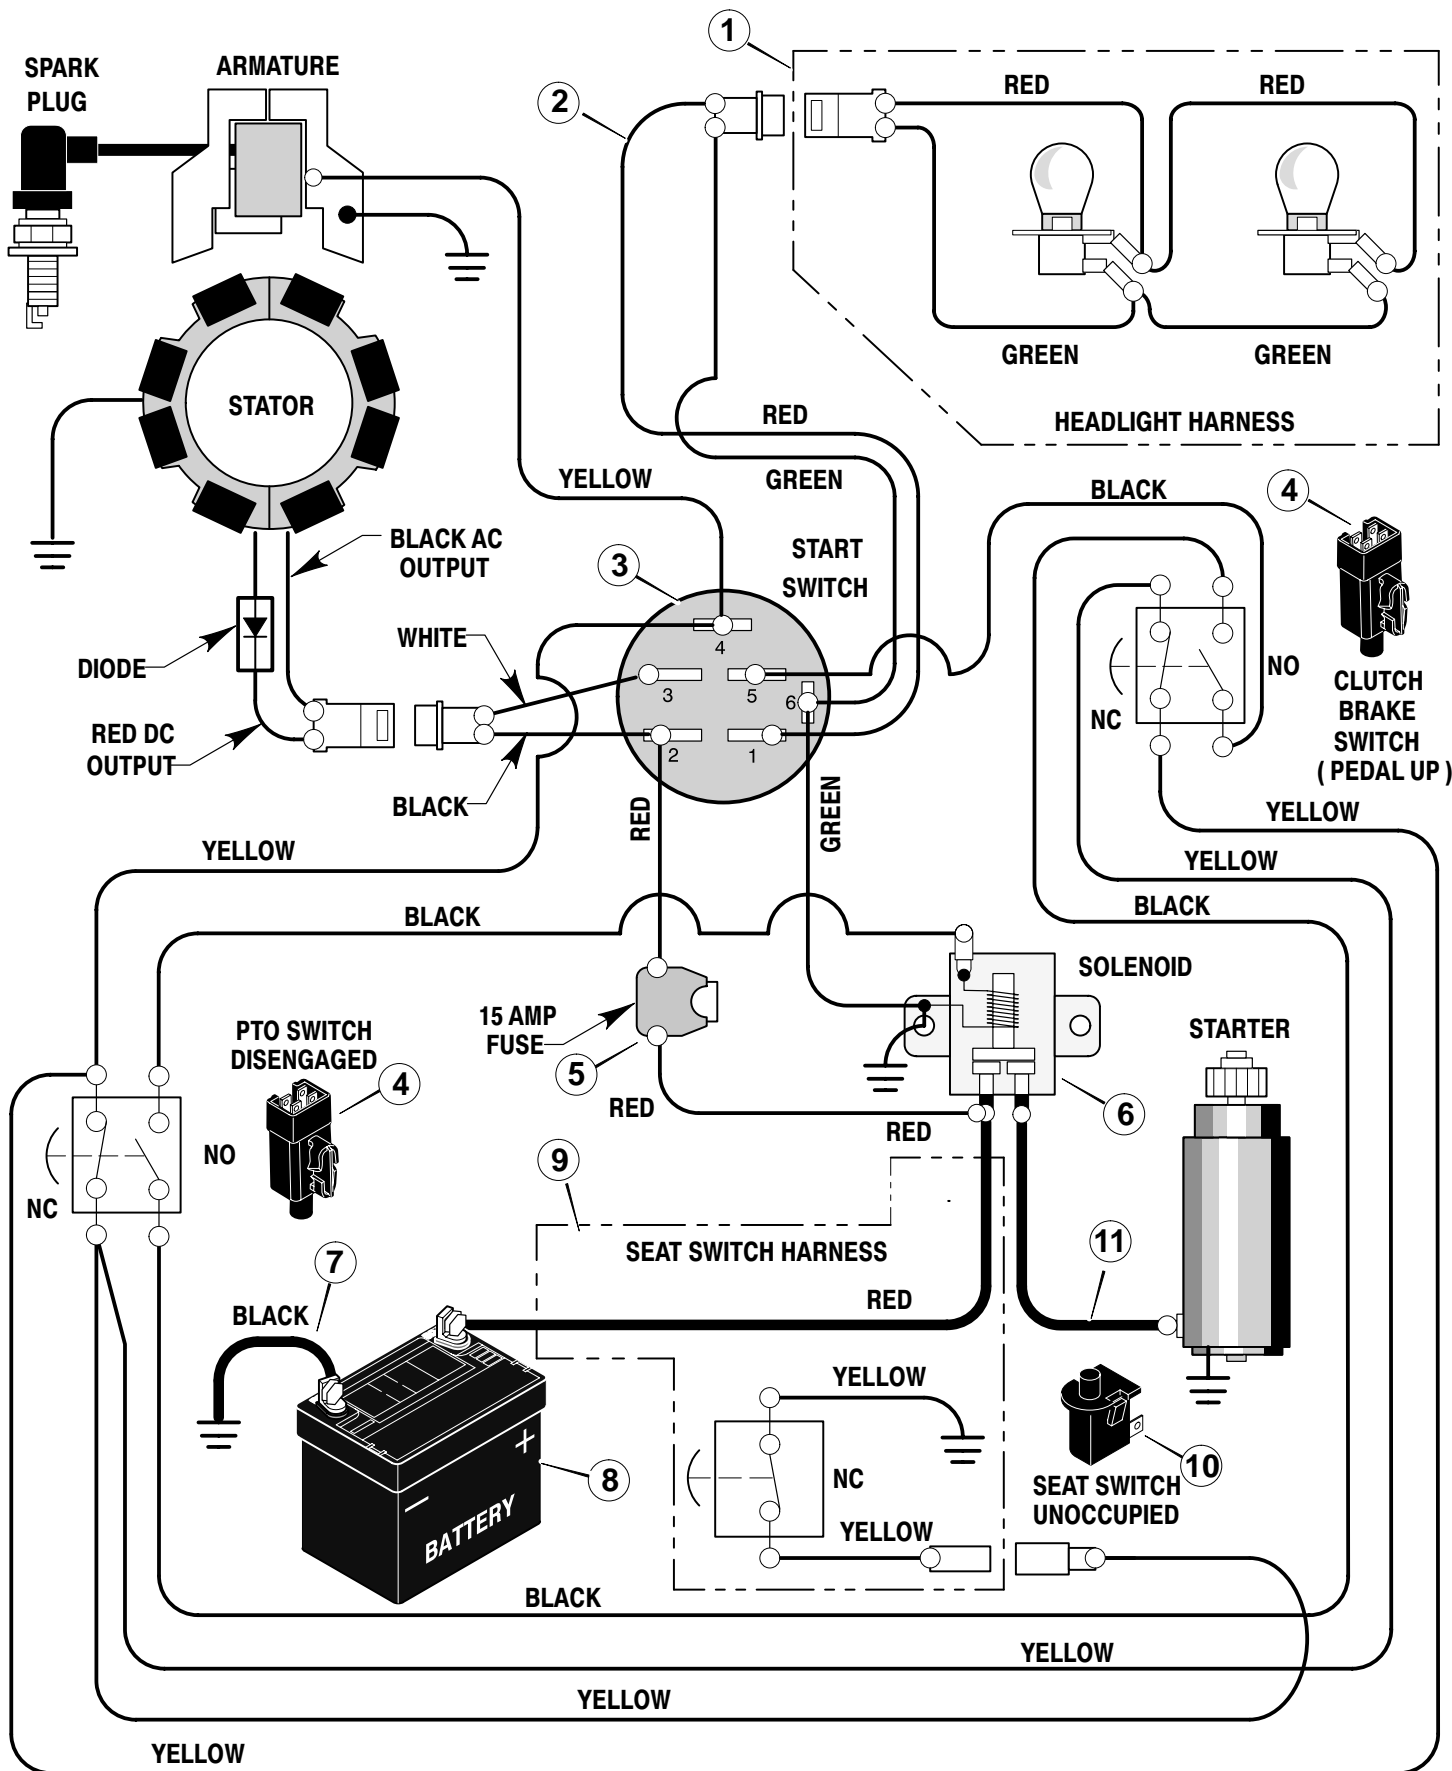

MODEL 40503x88A (VRO40-12GXT)

REPAIR PARTS ENGINE MOUNT

Key No.	Description	Part No.
1	Fuel Cap	92317
2	Fuel Tank	94073
3	Hose Clamp	951987
4	Fuel Line	23717
5	Hose Clamp	95197
6	Screw	26x201
7	Plate, Engine	94006E700
8	Throttle Control	91989
9	Engine*	—
10	Bolt, Engine Mount	25x7
11	Stack Pulley Assembly	94139 Z
12	Lockwasher	19x35
13	Bolt, Hex	1x140
14	Washer	17x170
15	Screw	26x249
16	Gasket	91309
17	Muffler	91271
18	Deflector, Muffler	94099Z
19	Screw	26x208
20	Bolt, Hex	1x134
21	Guide, Belt	93349
22	Nut, Flange	15x79 Z
23	Guide, Belt	94066
24	Shield, Heat	91277
26	Screw	26x253

* Parts are available from a Briggs & Stratton Authorized Service Center. See "Engines, Gasoline" or "Gasoline Engines" in the yellow pages of the telephone directory.

MODEL 40503x88A (VRO40-12GXT)

REPAIR PARTS ELECTRICAL SYSTEM