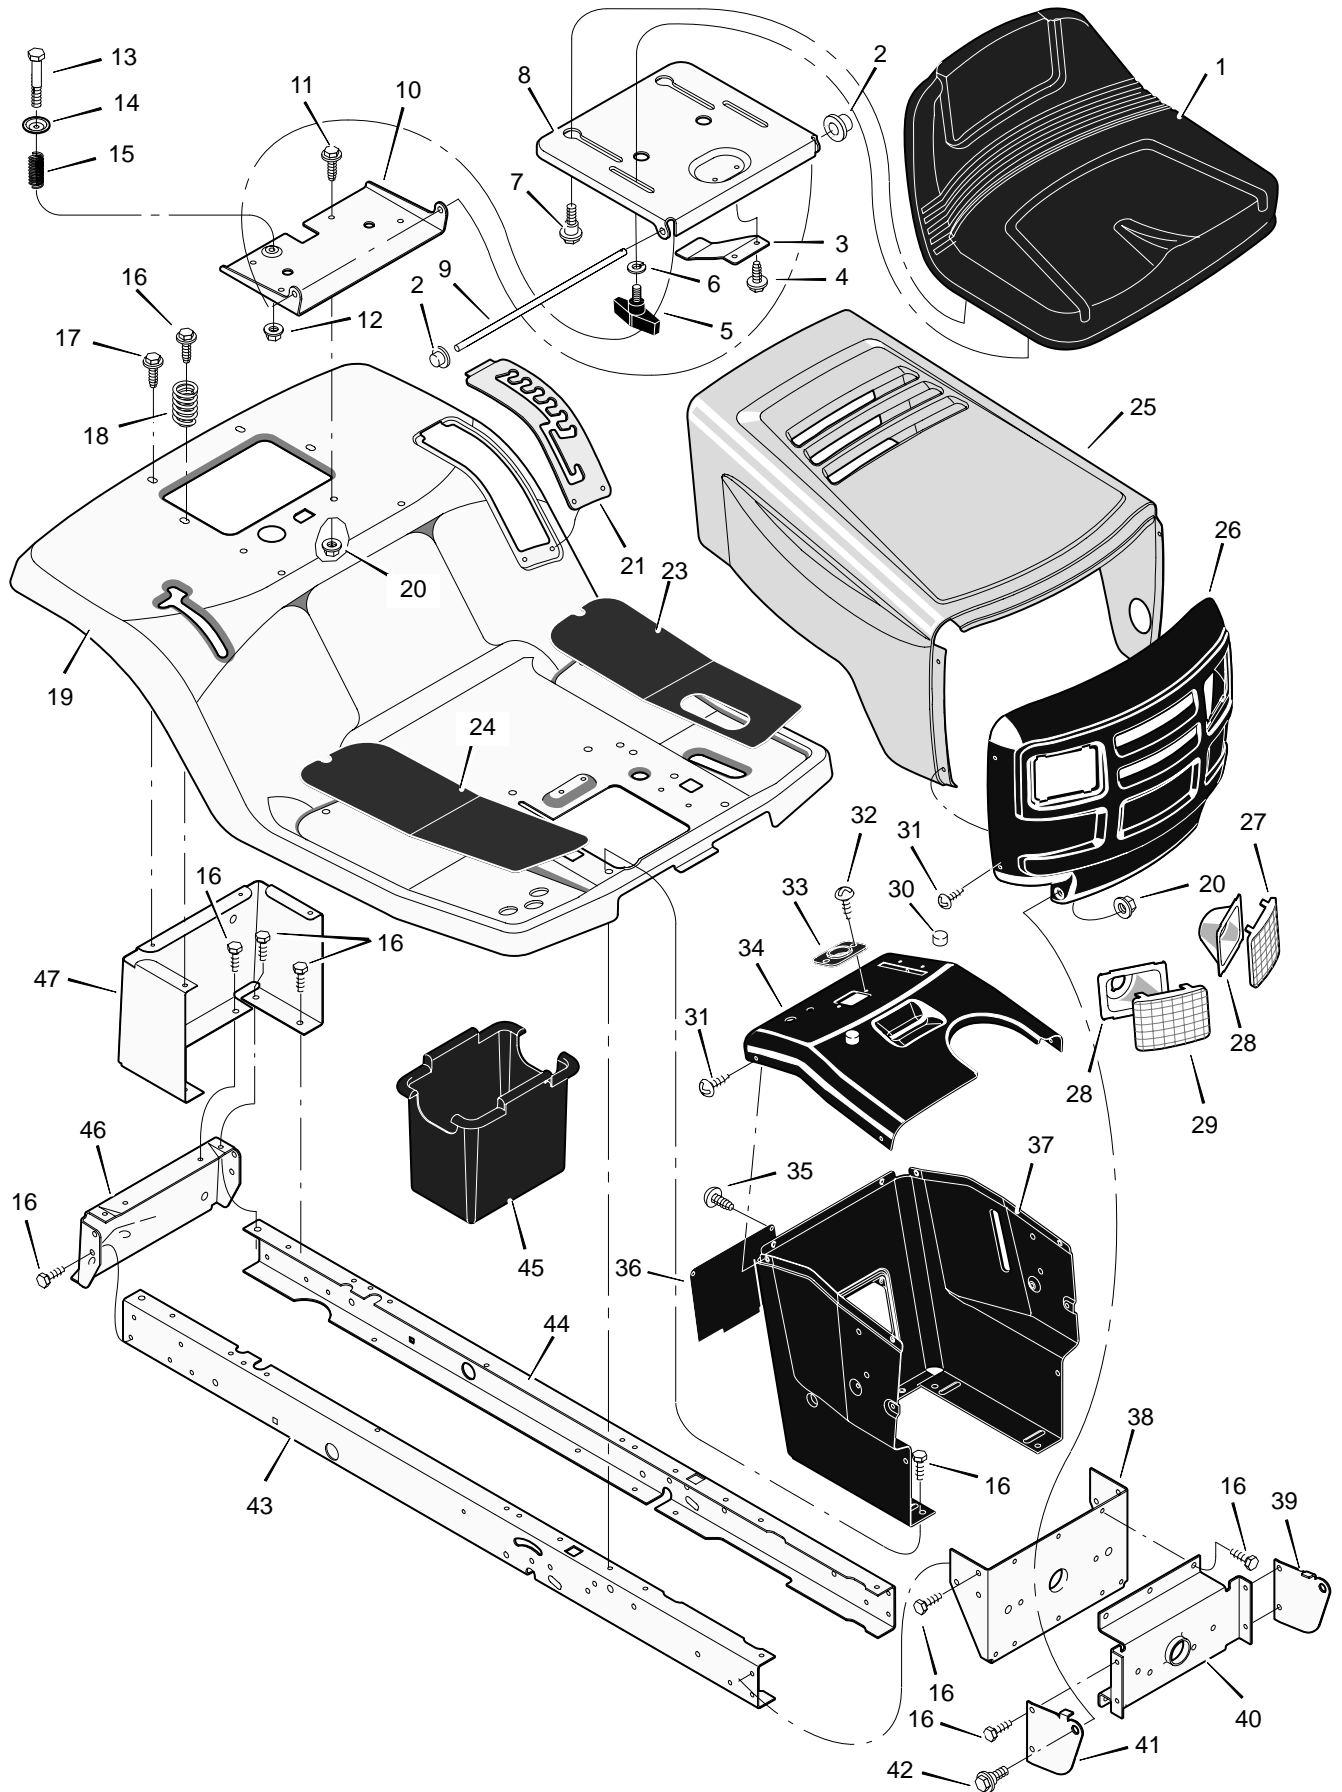

MODEL 40503x88A (VRO40-12GXT)

REPAIR PARTS CHASSIS & HOOD

MODEL 40503x88A (VRO40-12GXT)

REPAIR PARTS CHASSIS & HOOD

Key No.	Description	Part No.	Key No.	Description	Part No.
1	Seat	94162	27	Lens, Left	94081
2	Cap, Push On	28x23	28	Bezel	94807 Z
3	Spring	94057	29	Lens, Right	94080
4	Screw	26x229	31	Screw	26x270
5	Bolt, Wing	94160	32	Screw	26x239
6	Washer	17x47Z	33	Bearing, Steering	94075
7	Bolt, Shoulder	9x56	34	Dash	94074E700
8	Support, Seat	94154E700	35	Screw	26x250
9	Rod, Pivot	94156 Z	36	Panel, Access	93007E700
10	Bracket, Pivot	94153E700	37	Support, Dash	95318E700
11	Bolt	1x45	38	Bracket, Rear Hanger	94013E700
12	Nut	15x89	39	Support, Left Grille	94083E700
13	Bolt, Shoulder	9x55	40	Axle, Hanger	94007E700
14	Washer	94155Z	41	Support, Right Grille	94082E700
15	Spring	164x31	42	Bolt, Shoulder	9x51
16	Screw	26x249	43	Frame, Right	94000E700
17	Screw	26x263	44	Frame, Left	94001E700
18	Spring	164x30	45	Container, Battery	94069
19	Deck, Seat	95249E549	46	Plate, Hitch	94002E700
20	Nut	15x88	47	Panel, Rear	94023E700
21	Plate, Index	94829E700	—	Decal, Right Hood	44x6814
23	Mat, Left	94999	—	Decal, Left Hood	44x6813
24	Mat, Right	94998	—	Decal, Warning	44x6815
25	Hood	94072E549	—	Book, Instruction	F-98950
26	Grille	94079E700