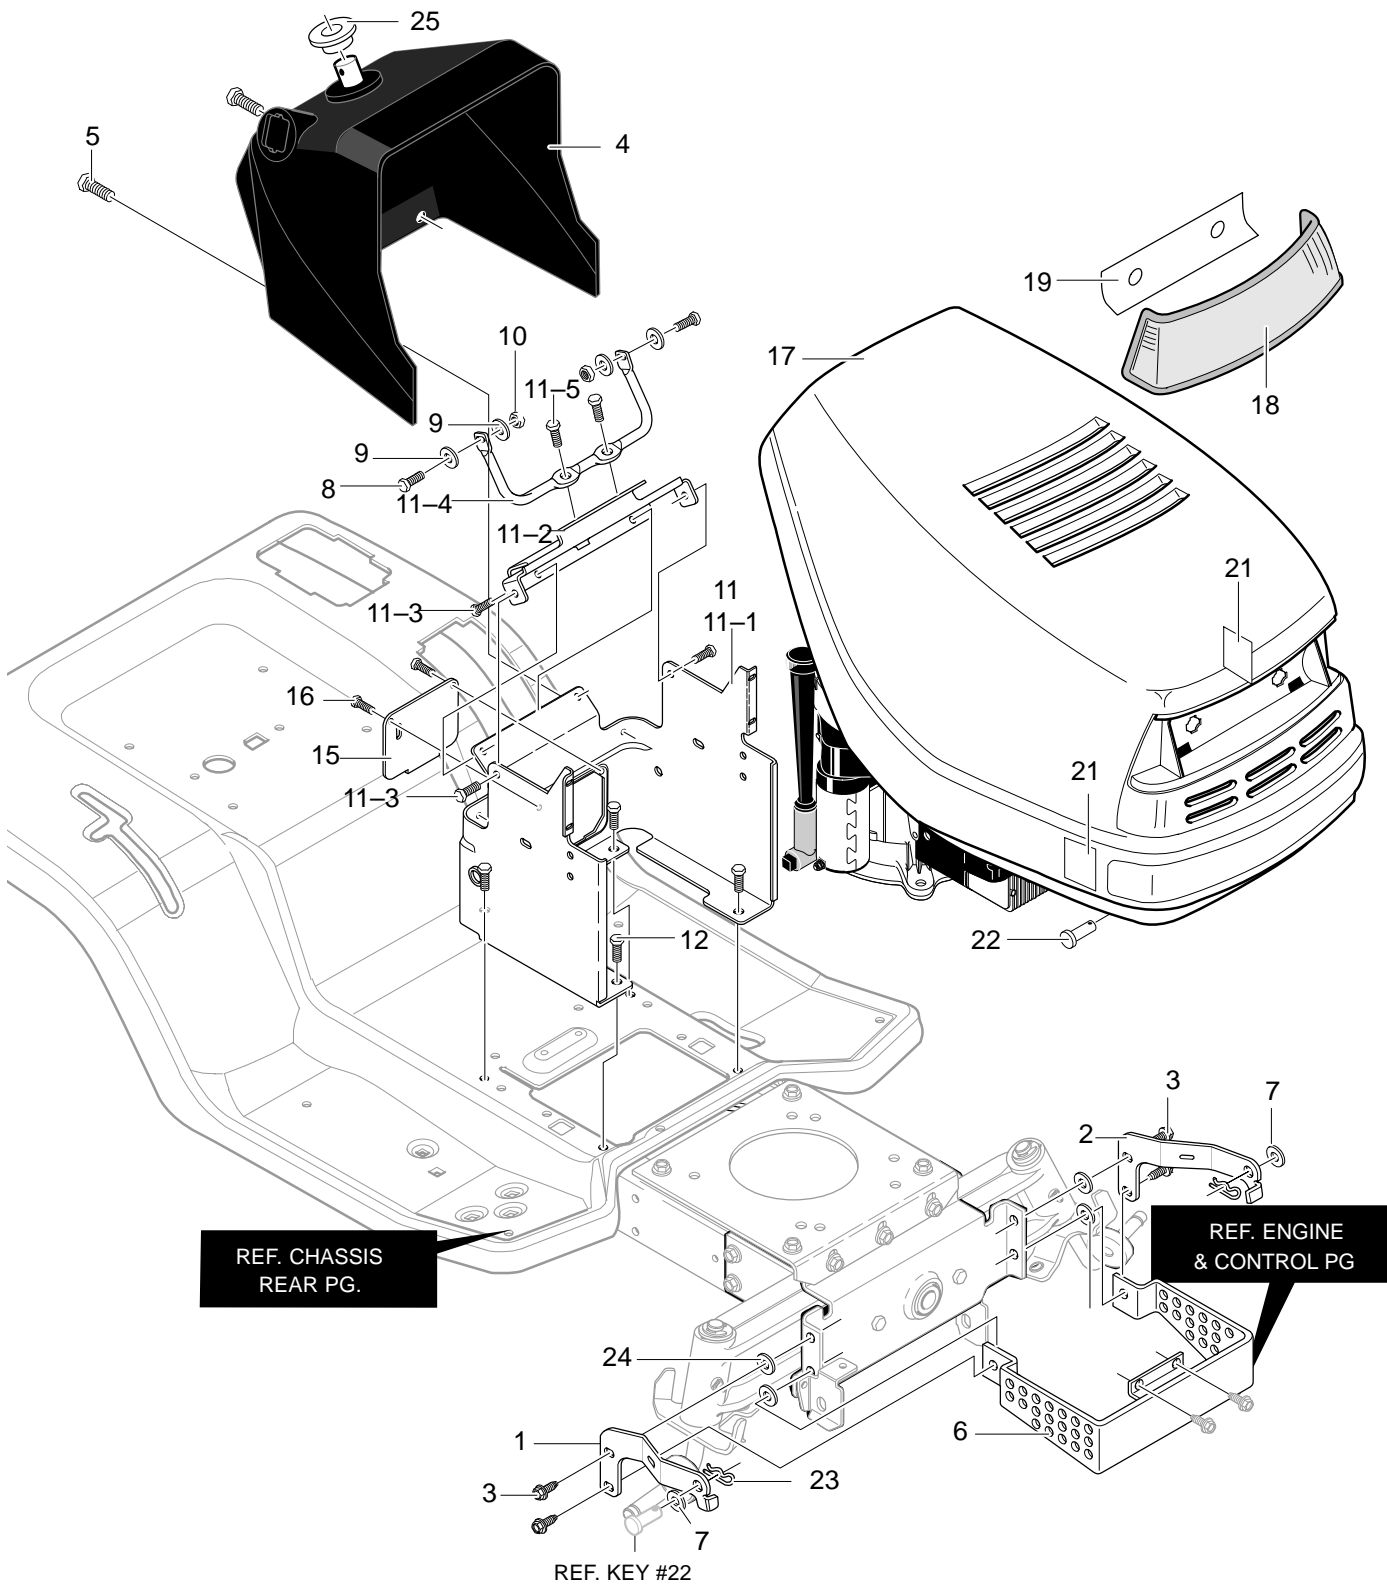

MODEL 40383x58B

REPAIR PARTS CHASSIS & HOOD ASSEMBLY

344695A

MODEL 40383x58B

REPAIR PARTS CHASSIS & HOOD ASSEMBLY

Key No.	Description	Part No.	Key No.	Description	Part No.
1	Bracket, Hood RH	95432-821	15	Panel, Access	95270-860
2	Bracket, Hood LH	95433-821	16	Screw, 10-24x.50	711629
3	Screw, 5/16-18x.75	711606	17	Hood	328278
4	Dash	690630	18	Lens, Headlamp	302670
5	Screw, 1/4-14x.75	711762	19	Foil, Lens	308492
6	Heat Shield Guard	95195-821	21	Foil, Heat Reflector	301452
7	Washer, Flat Insulate	712480	22	Pin, Clevis	711856
8	Screw, 1/4-20x.75	302628	23	Hair Pin	711682
9	Washer, Flat .286x.63x.065	71067	24	Washer, Plastic	6711
10	Nut, 1/4-20 Reghexctrlk	73826	25	Bushing, Steering Shaft	95404
11	Assembly, Lower Console	341569-860		Decal, Grand Prix LH Hood	710915
11-1	Tower, Lower Dash	95425		Decal, Grand Prix LH Hood	710914
11-2	Support, Steering	95426		Decal, EFCO Grand Prix 15.5	710910
11-3	Screw, 1/4-20x.50	710264		Decal, Hood Bumper EFCO	710904
11-4	Rod, Dash Brace	95406		Decal, Console 15.5/102	710907
11-5	Screw, 1/4-20x.50	710264	—	Instruction Book & Parts List	F-000736J
12	Screw, 10-24x.50	711606			