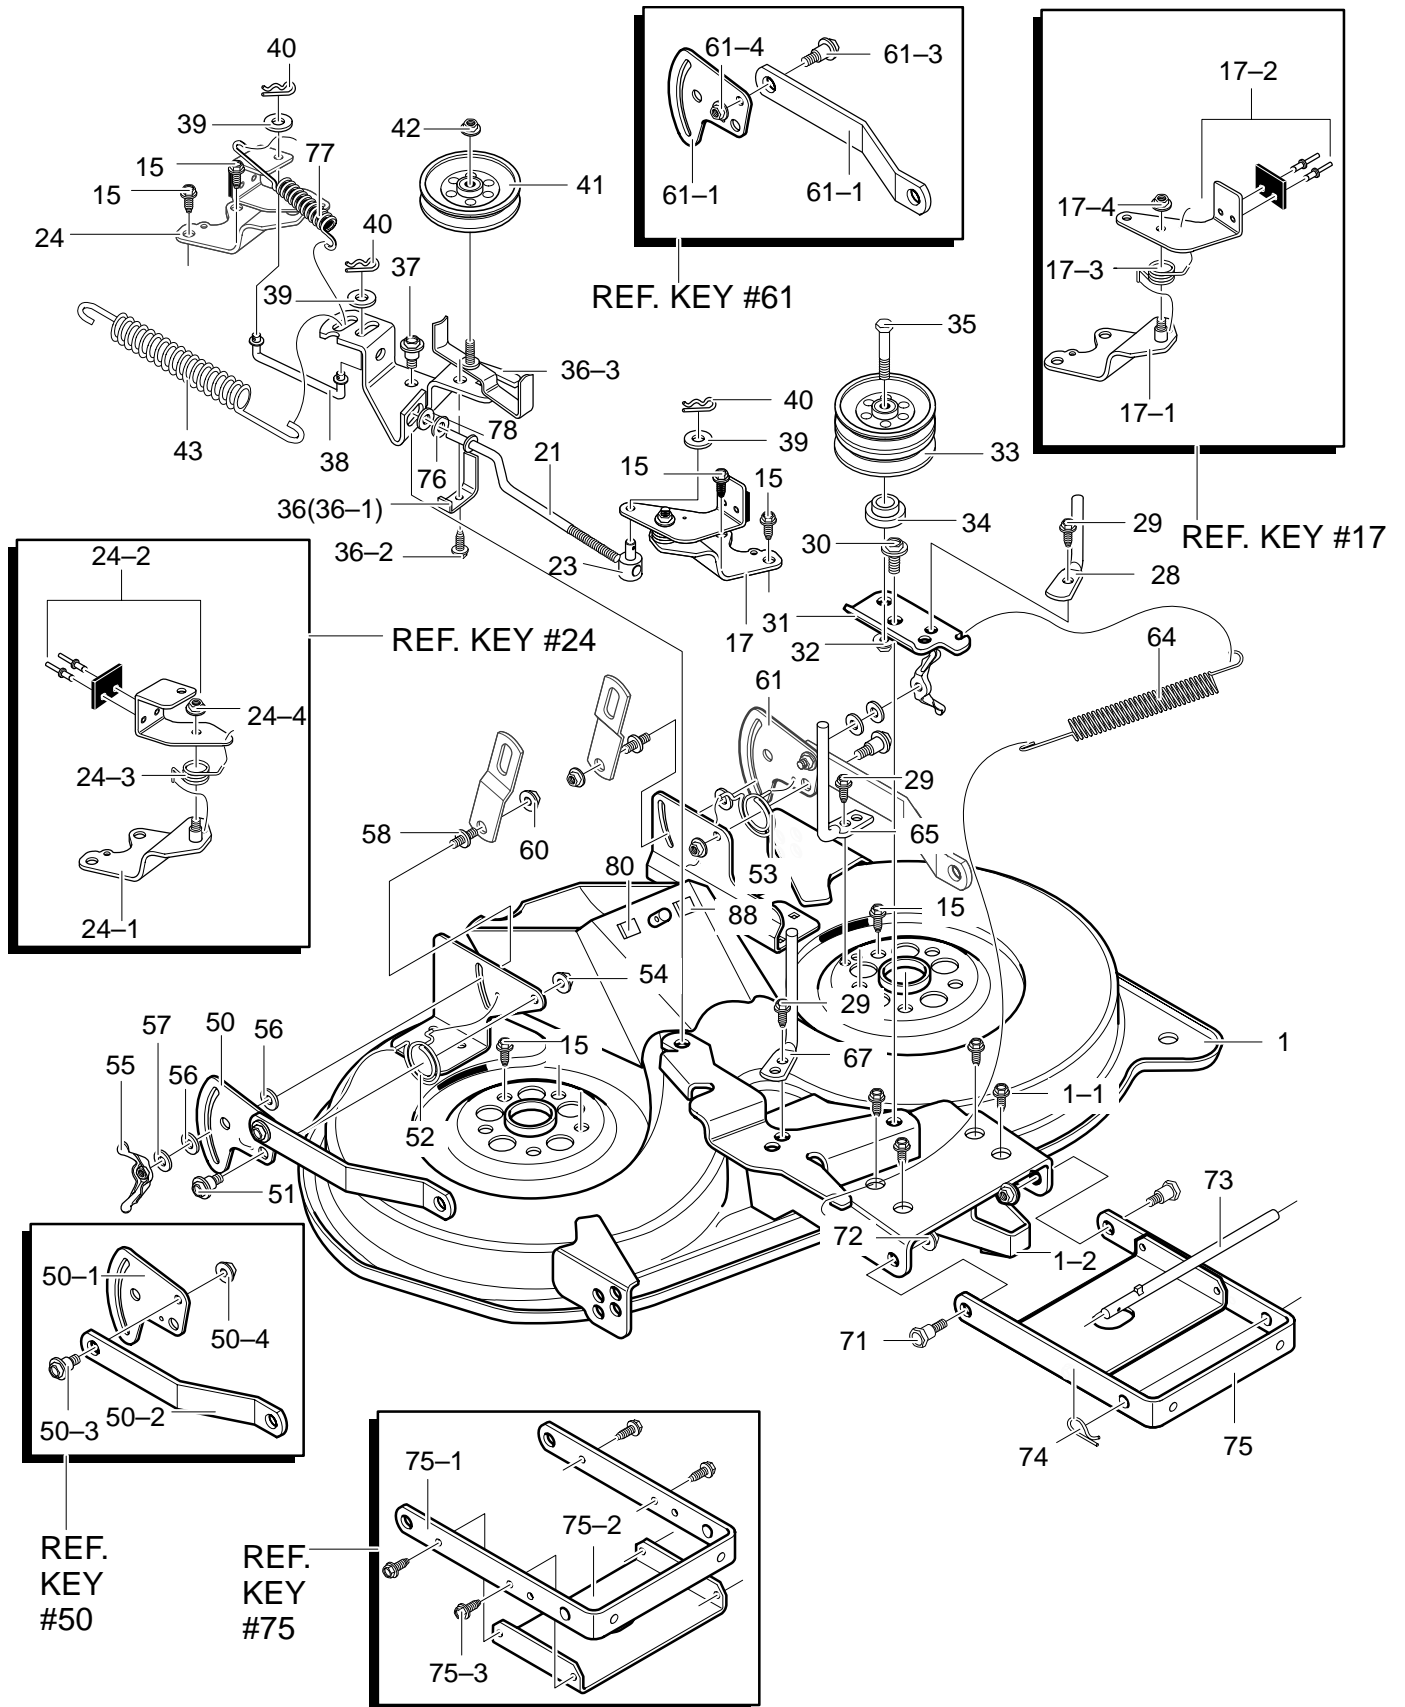

MODEL 40383x58B

REPAIR PARTS DECK ASSEMBLY

344276C

MODEL 40383x58B

REPAIR PARTS DECK ASSEMBLY

Key No.	Description	Part No.	Key No.	Description	Part No.
1	Housing, 40" Deck	690109-821	50-1	Plate-Suspension	94128
17	Brake Arm Assembly LH	94665-821	50-2	Suspension Bracket Rear	94055
17-1	Brake Support Assembly LH	94293	50-3	Bolt, Shoulder	710095
17-2	Brake Arm	94291	50-4	Nut, 3/8-16	710140
17-3	Spring, Torsion	710110	51	Bolt, Shoulder	711611
17-4	Nut, 5/16-18	710205	52	Spring, Torsion RH	710112
21	Link, Brake LH	690021	53	Spring, Torsion LH	710113
23	Nut, Adjusting	711591	54	Nut, 3/8-16	711622
24	Brake Arm Assembly RH	94664-821	55	Wingnut, 5/16-18	711600
24-1	Brake Support RH	94294	56	Pad, Friction	94137
24-2	Brake Arm RH	94292	57	Washer	711628
24-3	Spring, Torsion	710077	58	Pin, Hanger	711595
24-4	Nut, 5/16-18	710205	60	Nut, 3/8-16	711622
28	Belt Guide	711912	61	Assy., Plate Rear Sus Brkt., LH	690159-821
29	Screw, 5/16-18x.50	780055	61-1	Plate-Suspension	94128
30	Bolt, Shoulder	711613	61-2	Suspension Bracket, Rear	94055
31	Arm, Double Idler	94261-821	61-3	Bolt, Shoulder	710095
32	Nut, 3/8-16	711622	61-4	Nut, 3/8-16	710140
33	Pulley, Idler Double Vee	94279	64	Spring, Extension	710233
34	Spacer	94269	65	Belt Guide	711913
35	Screw, 3/8-16x3.00	711915	67	Belt Guide	690030
36	Idler Arm Assembly	94973-821	71	Shoulder Bolt	711611
36-1	Spring,-Belt Guide	94312	72	Nut, 3/8-16	711622
36-2	Screw, 1/4-20x.50	710264	73	Rod, Hanger	95295
36-3	Idler Arm	94298	74	Hair Pin	711676
37	Bolt, Shoulder	711613	75	Assembly, Bracket & Stiffener	690058-821
38	Link, Brake RH	690023	75-1	Bracket, Front Suspension	94058
39	Washer, Flat	712480	75-2	Stiffener	95057
40	Hair Pin	711682	75-3	Screw, 5/16-18x.75	710079
41	Pulley, Idler	690024	76	Flatwasher	583409
42	Nut, 3/8-16	711622	77	Spring, Extension	710658
43	Spring, Extension	710234	78	Washer, Flat	712480
50	Assy, Plate,Rear Sus Bkt RH	690158-821	80	Pad, Adhesive	318197