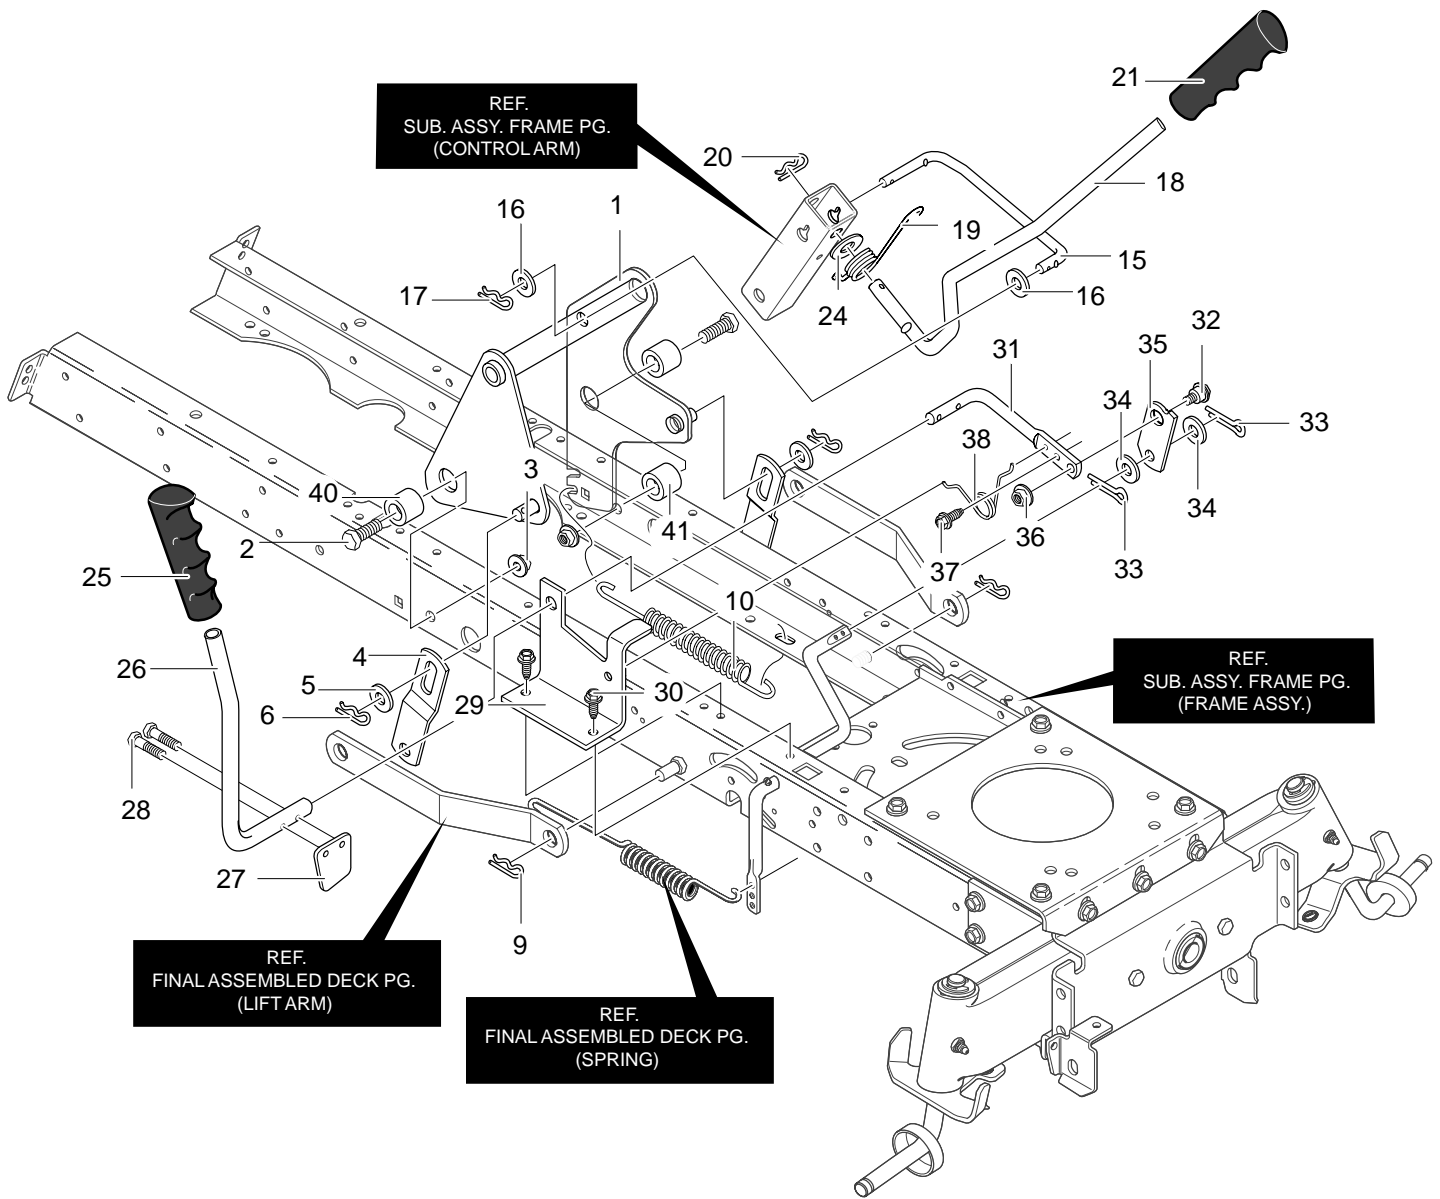

MODEL 40383x58B

REPAIR PARTS MOWER SUSPENSION ASSEMBLY

Key No.	Description	Part No.	Key No.	Description	Part No.
1	Assembly, Lift Arm	95233-821	25	Grip	94928
2	Screw, 1/2-13x1.50	711917	26	PTO Handle	690126
3	Nut, 1/2-13 Lock	711918	27	Paddle, Switch	95284
4	Bracket, Lift Link	94262-821	28	Screw, Thread Form	711621
5	Washer, Flat	711617	29	Bracket, PTO	94018-821
6	Hair Pin	711676	30	Screw, 5/16-18x.50	780055
9	Hair Pin	711676	31	Lever, PTO	95283
10	Spring, Extension	710235	32	Bolt, Shoulder 3/8-16	711613
15	Link-Lift Handle	711981	33	Hair Pin	711659
16	Washer, Flat	711617	34	Washer, Flat	711615
17	Hair Pin	711676	35	Link PTO	95282
18	Handle, Lift	690532	36	Nut, 3/8-16	711622
19	Torsion Spring	710111	37	Screw 5/16-18x.75	711606
20	Hair Pin	711676	38	Torsion Spring	710141
21	Grip, Lift	94929	40	Spacer	94309
24	Washer, Flat	711616	41	Spacer, Sleeve	56150