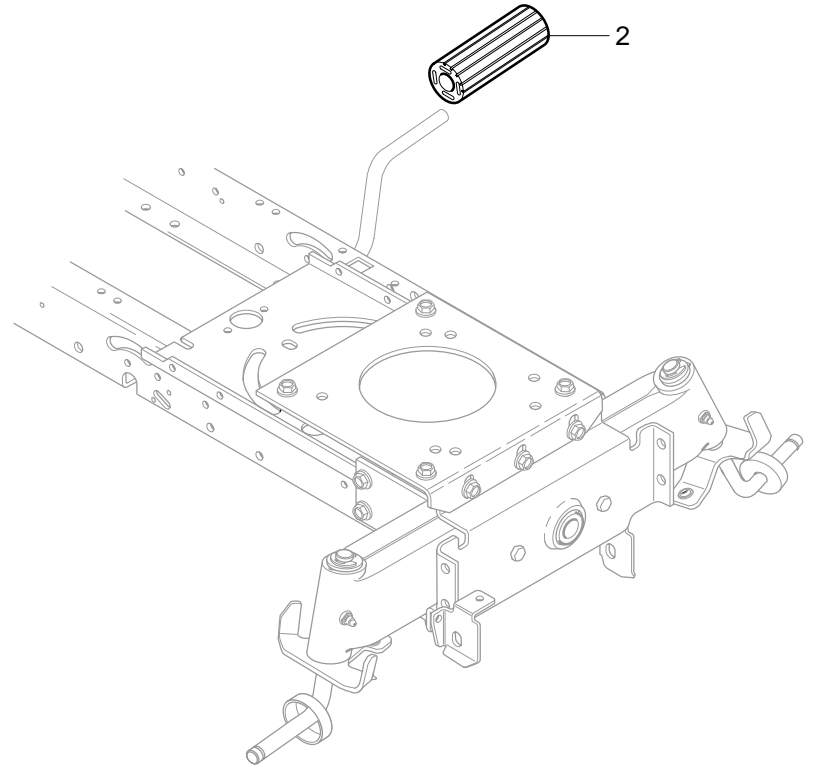

MODEL 40383x58B

REPAIR PARTS DECK ASSEMBLY

MODEL 40383x58B

REPAIR PARTS DECK ASSEMBLY

Key No.	Description	Part No.	Key No.	Description	Part No.
2	Assembly, Jackshaft Housing	94305	12	Washer, Bellville	710118
2-1	Housing, Jackshaft	94282	13	Flatwasher	710117
2-2	Bearing, Lower Jackshaft	92282	14	Nut, 9/16-18	711910
2-3	Bearing, Upper Jackshaft	92281	15	Screw, 3/8-16x1.00	711911
2-4	Spacer	90904	16	Pulley Cover	94288-821
3	Pulley, Deck	690020	44	Belt, V 46.5LG	710231
4	Jackshaft	91922	45	Belt, Deck	690071
5	Flatwasher	710117	46	Gauge Wheel	92683
6	Spacer	91903	47	Shoulder Bolt	711746
8	Nut, 9/16-18	711910	48	Flatwasher	711615
9	Adapter, Deck	94207	49	Nut, 3/8-16	711622
10	Blade, LH	690499	66	Circle Pin	711764
11	Blade, RH	690500	79	Rod, Belt Guide	95280

MODEL 40383x58B

REPAIR PARTS ELECTRICAL ASSEMBLY

Key No.	Description	Part No.	Key No.	Description	Part No.
1	Wire Harness	95378	14	Screw 1/4x.50	711619
2	Indicator Harness	690611	15	Nut, 1/4-20	711632
3	Rear Harness	95381	16	Ground Wire	95420
4	Wire Harness for Headlights	94103	17	Screw, 1/4x.50	711619
5	Bulb, Headlamp	52572	18	Seat Switch	94159
6	Cable Tie	57444	19	Battery 5 Plate	92739
7	Wire Clip, Adhesive	55939	20	Bolt, 1/4-20x.63	711680
8	Switch, Ignition	94762	21	Wing Nut	711636
10	Assy, Switch Double Pole Delta	690106	22	Battery Boot	335417
10-1	Switch, Double	320082	25	Flatwasher	711666
10-2	Boot, Switch	690074	27	Tape Switch	95330
10-3	Switch Cap	690075	28	Buzzer, For Bag Full	95391
11	Bulb, Indicator	57769	29	Wire, Lead Solenoid to Starter	711579
12	Switch, Limit	94136	—	15 Amp Fuse	302031
13	Solenoid	94613			