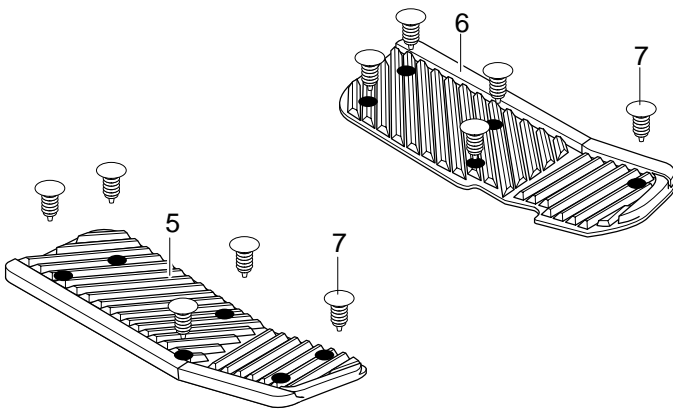

MODEL 40383x58B

REPAIR PARTS DECK ASSEMBLY

MODEL 40383x58B

REPAIR PARTS DECK ASSEMBLY

Key No.	Description	Part No.	Key No.	Description	Part No.
2	Assembly, Jackshaft Housing	94305	12	Washer, Bellville	710118
2-1	Housing, Jackshaft	94282	13	Flatwasher	710117
2-2	Bearing, Lower Jackshaft	92282	14	Nut, 9/16-18	711910
2-3	Bearing, Upper Jackshaft	92281	15	Screw, 3/8-16x1.00	711911
2-4	Spacer	90904	16	Pulley Cover	94288-821
3	Pulley, Deck	690020	44	Belt, V 46.5LG	710231
4	Jackshaft	91922	45	Belt, Deck	690071
5	Flatwasher	710117	46	Gauge Wheel	92683
6	Spacer	91903	47	Shoulder Bolt	711746
8	Nut, 9/16-18	711910	48	Flatwasher	711615
9	Adapter, Deck	94207	49	Nut, 3/8-16	711622
10	Blade, LH	690499	66	Circle Pin	711764
11	Blade, RH	690500	79	Rod, Belt Guide	95280

MODEL 40383x58B

REPAIR PARTS ELECTRICAL ASSEMBLY

Key No.	Description	Part No.	Key No.	Description	Part No.
1	Wire Harness	95378	14	Screw 1/4x.50	711619
2	Indicator Harness	690611	15	Nut, 1/4-20	711632
3	Rear Harness	95381	16	Ground Wire	95420
4	Wire Harness for Headlights	94103	17	Screw, 1/4x.50	711619
5	Bulb, Headlamp	52572	18	Seat Switch	94159
6	Cable Tie	57444	19	Battery 5 Plate	92739
7	Wire Clip, Adhesive	55939	20	Bolt, 1/4-20x.63	711680
8	Switch, Ignition	94762	21	Wing Nut	711636
10	Assy, Switch Double Pole Delta	690106	22	Battery Boot	335417
10-1	Switch, Double	320082	25	Flatwasher	711666
10-2	Boot, Switch	690074	27	Tape Switch	95330
10-3	Switch Cap	690075	28	Buzzer, For Bag Full	95391
11	Bulb, Indicator	57769	29	Wire, Lead Solenoid to Starter	711579
12	Switch, Limit	94136	—	15 Amp Fuse	302031
13	Solenoid	94613			