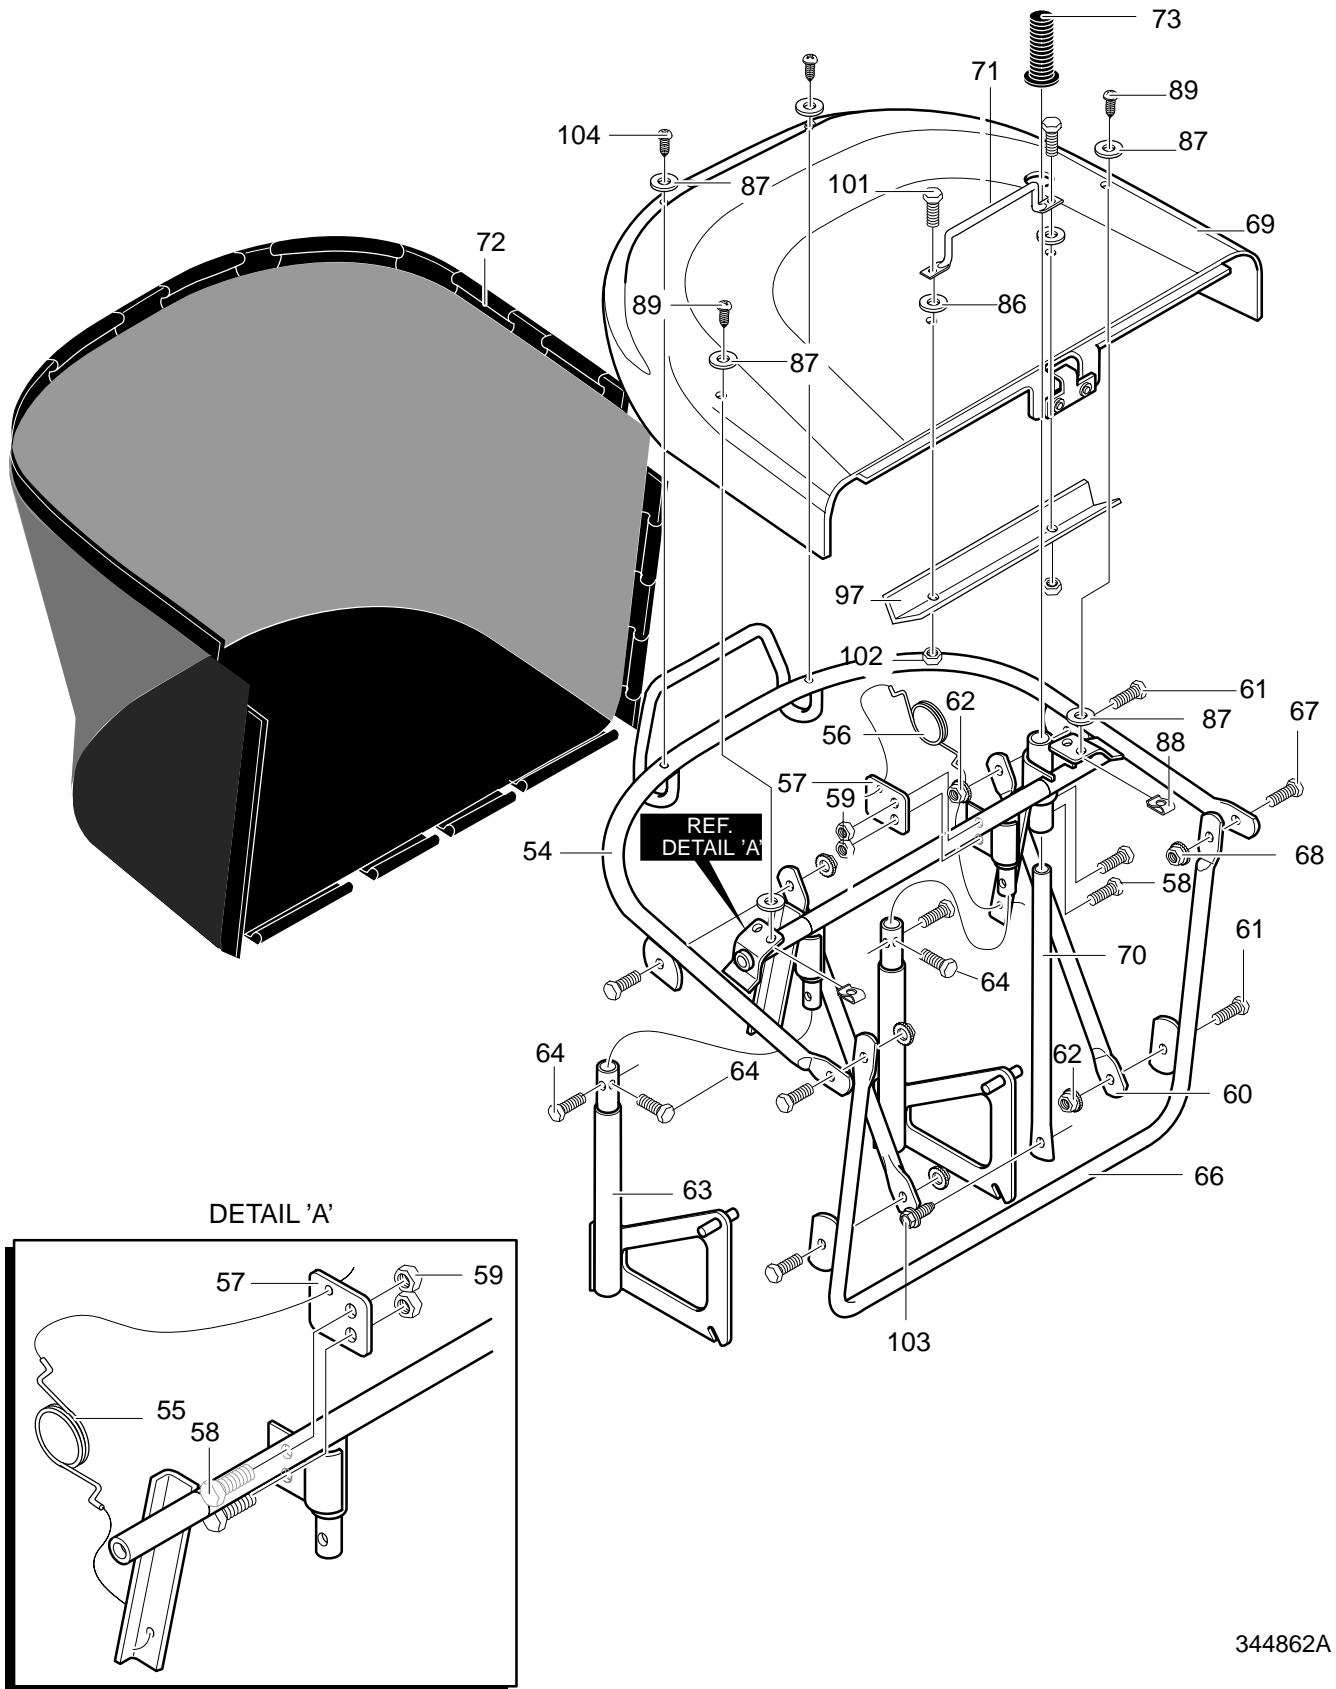

344862A

MODEL 40383x58B

REPAIR PARTS GRASS BAGGER ASSEMBLY

Key No.	Description	Part No.	Key No.	Description	Part No.
54	Asm. Weld Upper Frame	690044-821	69	Top Collector Assembly	94908-860
55	Spring, Torsion RH	690003	70	Handle, Dump Collector	690019
56	Spring, Torsion LH	690004	71	Handle, Reba Collector	690506-821
57	Bracket, Spring Collector	95339-821	72	Reba Collector Bag	95389
58	Screw, 1/4-20x.50	313686	73	Rubber Grip	94854
59	Nut, 1/4-20	73826	86	Washer	712129
60	Brace, Frame Collector	94850-821	87	Washer	711921
61	Screw, 1/4-20x.62	711909	88	Nut, 1/4-20 Tinnerman	578107
62	Nut, 1/4-20	711632	89	Screw, 1/4-20x.63	711674
63	Weld Asm. Support Collector	95343-821	97	Brace, Bagger	690010-821
64	Screw, 1/4-20x1.50	711653	101	Screw, 1/4-20x1.50	712068
66	Weld Asm. Front Frame Collect	95349-821	102	Nut, 1/4-20	711632
67	Screw, 1/4-20x.62	711909	103	Screw, #12x.50	711741
68	Nut, 1/4-20	711632	104	Screw, #12x.50	711741