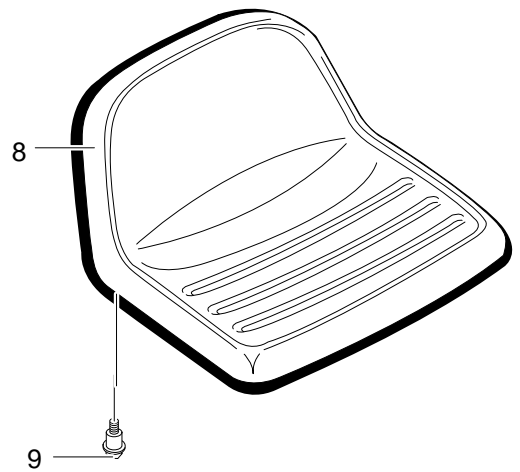

Key No.	Description	Part No.
1	Ignition Key	327349
2	Cover, Pedal Brake/Clutch	21544
3	Steering Wheel	95184
4	Insert, 4-Spoke	711325
5	Footrest Pad RH	95438
6	Footrest Pad LH	95437
7	Ratchet Fastener	311087
8	Seat	95444
9	Shoulder Bolt 5/16-18	711654