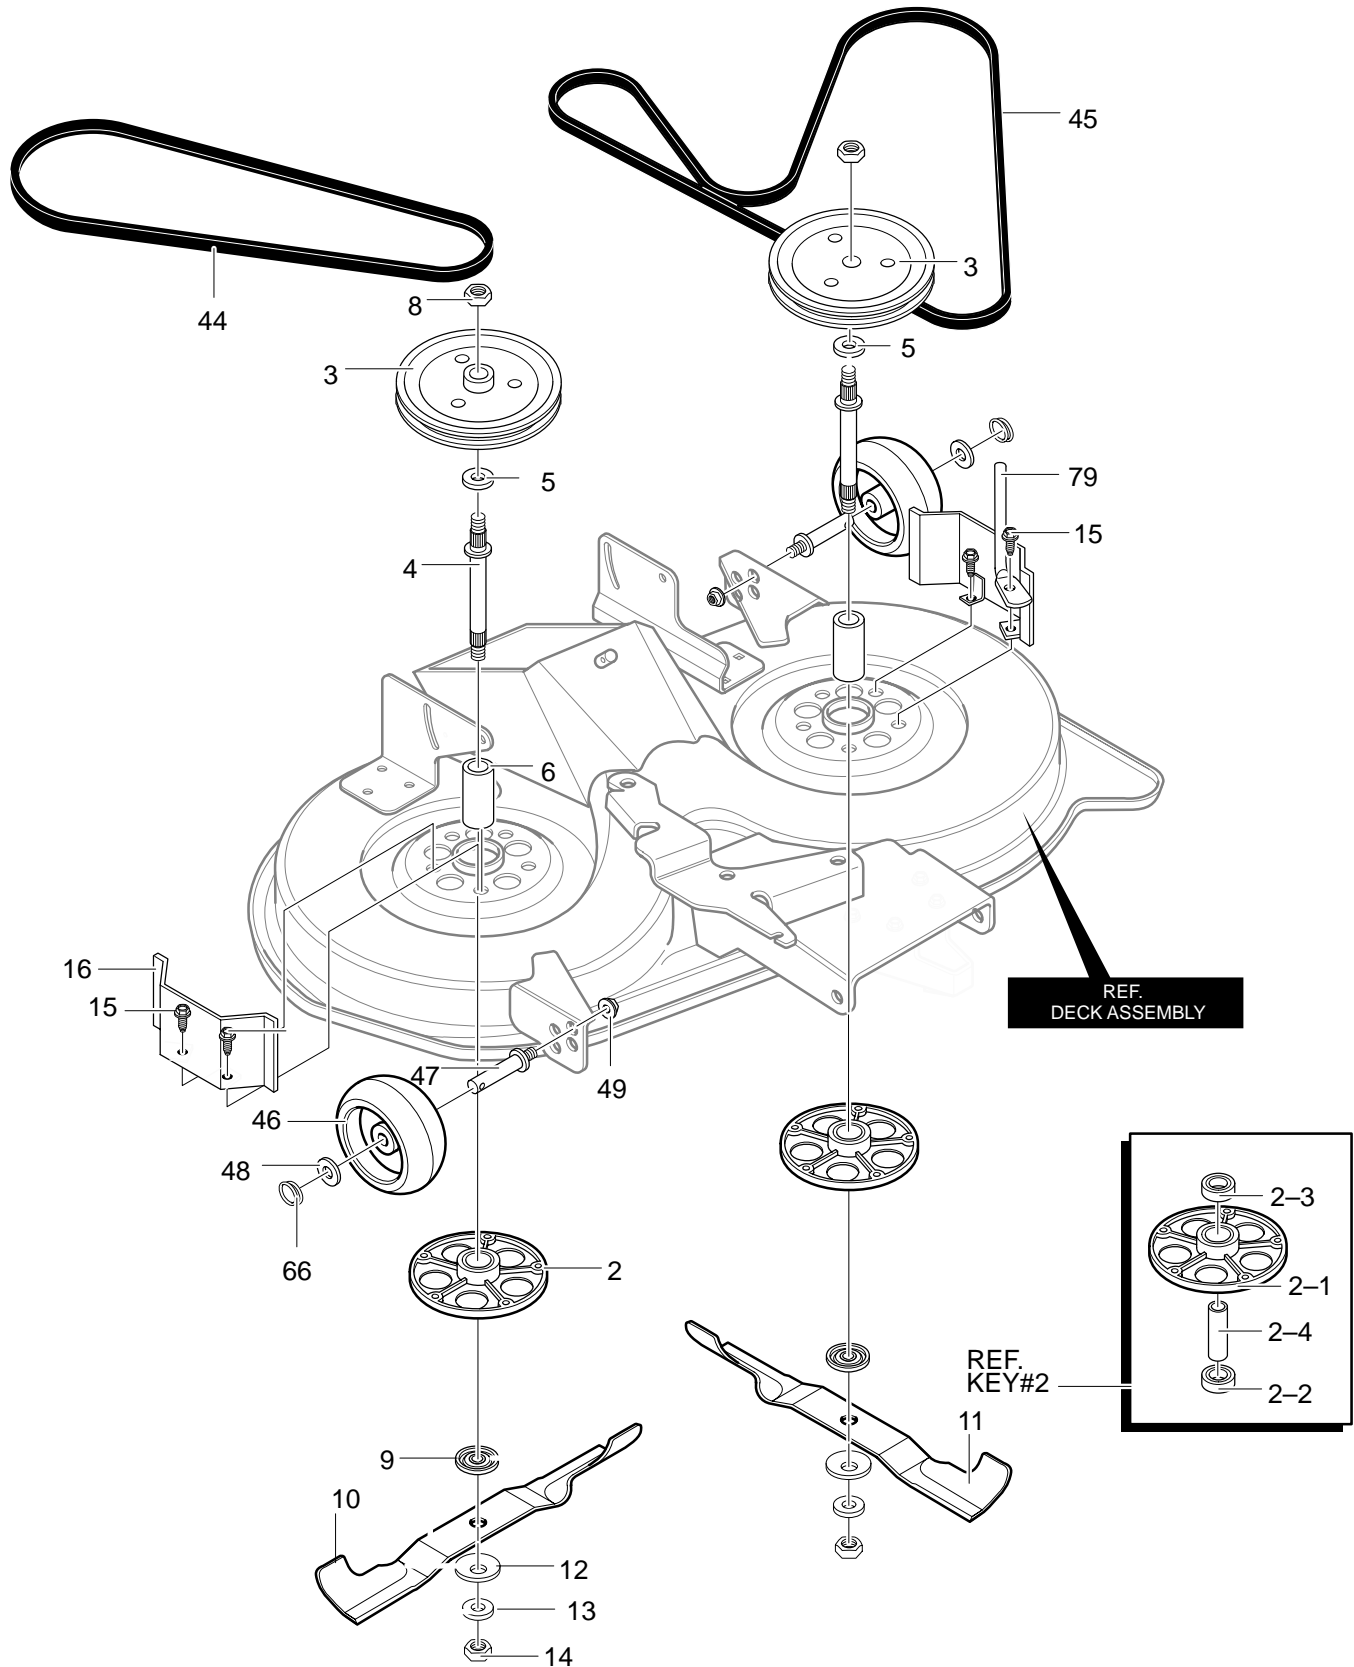

MODEL 40383x58B

REPAIR PARTS DECK ASSEMBLY

MODEL 40383x58B

REPAIR PARTS DECK ASSEMBLY

Key No.	Description	Part No.	Key No.	Description	Part No.
2	Assembly, Jackshaft Housing	94305	12	Washer, Bellville	710118
2-1	Housing, Jackshaft	94282	13	Flatwasher	710117
2-2	Bearing, Lower Jackshaft	92282	14	Nut, 9/16-18	711910
2-3	Bearing, Upper Jackshaft	92281	15	Screw, 3/8-16x1.00	711911
2-4	Spacer	90904	16	Pulley Cover	94288-821
3	Pulley, Deck	690020	44	Belt, V 46.5LG	710231
4	Jackshaft	91922	45	Belt, Deck	690071
5	Flatwasher	710117	46	Gauge Wheel	92683
6	Spacer	91903	47	Shoulder Bolt	711746
8	Nut, 9/16-18	711910	48	Flatwasher	711615
9	Adapter, Deck	94207	49	Nut, 3/8-16	711622
10	Blade, LH	690499	66	Circle Pin	711764
11	Blade, RH	690500	79	Rod, Belt Guide	95280