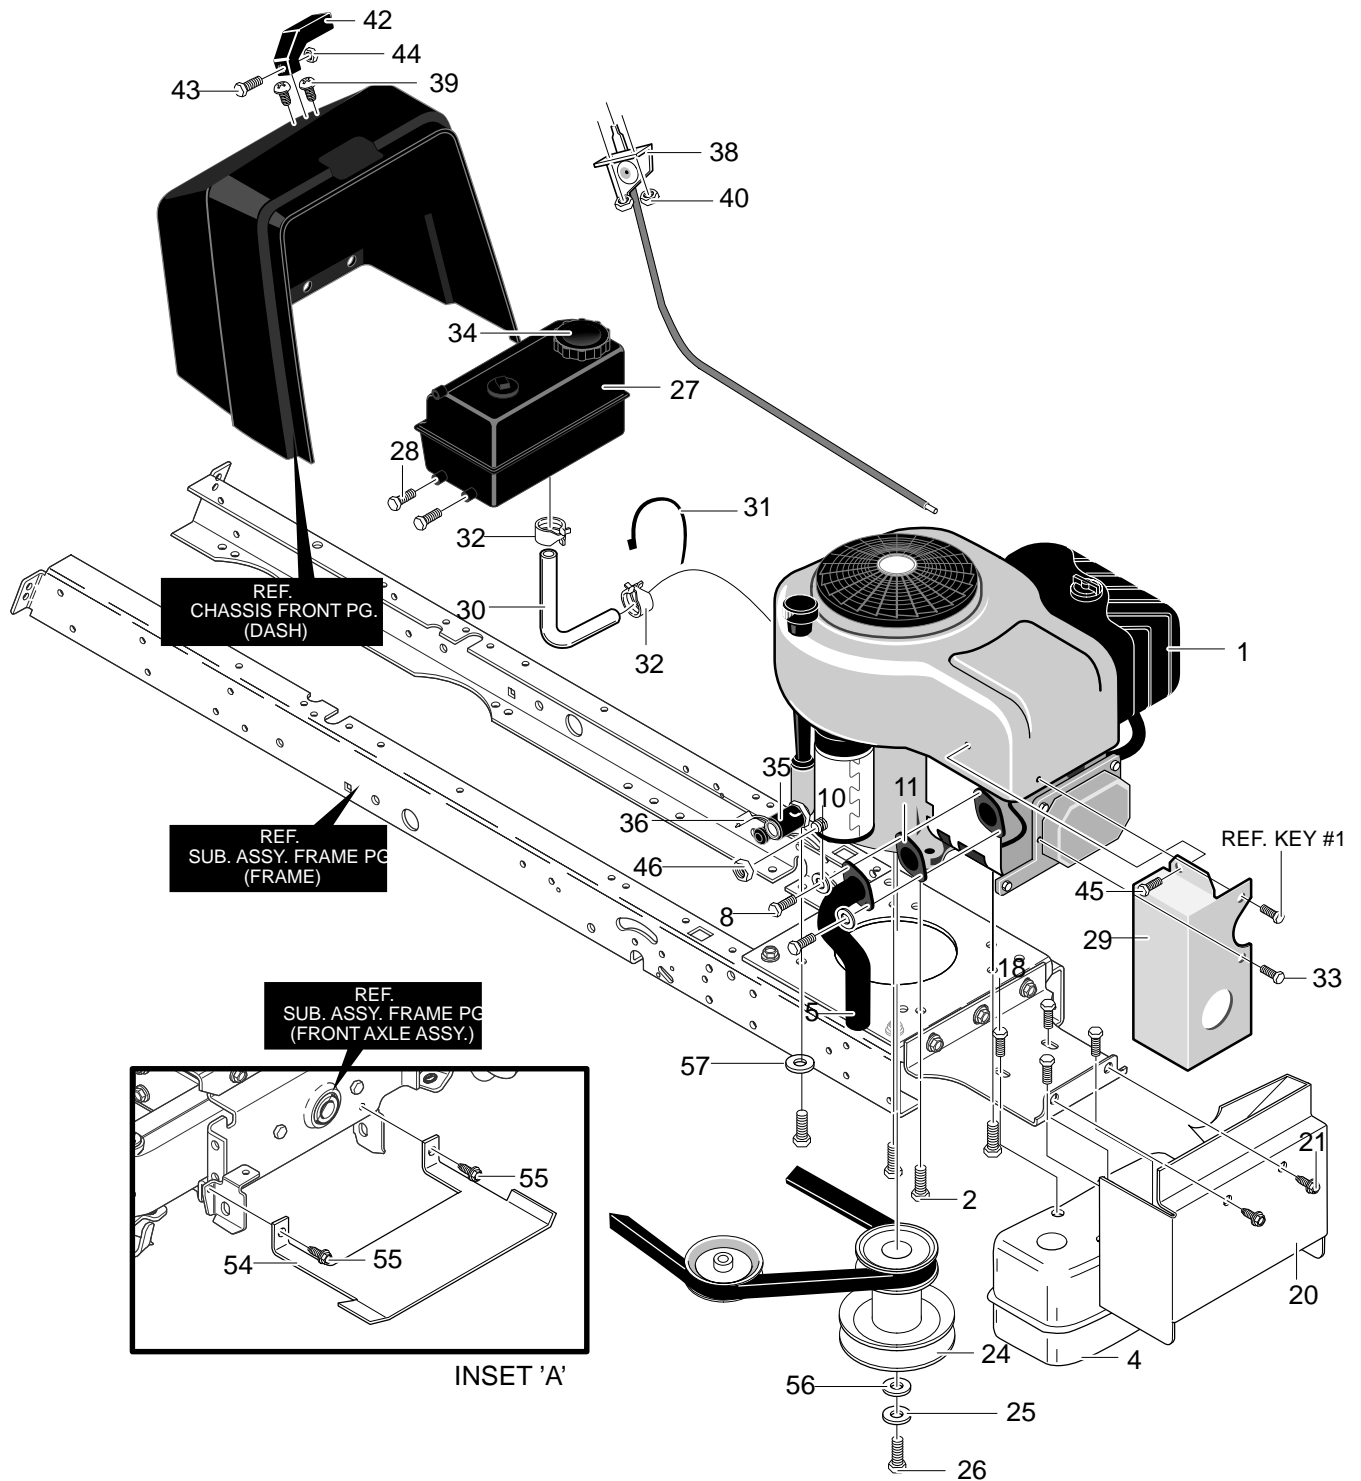

* Contact your nearest transaxle dealer for parts and service.

For information on Replacement Parts see the Central Parts Distributor in your area.

MODEL 40383x58B

REPAIR PARTS MOWER SUSPENSION ASSEMBLY

Key No.	Description	Part No.	Key No.	Description	Part No.
1	Assembly, Lift Arm	95233-821	25	Grip	94928
2	Screw, 1/2-13x1.50	711917	26	PTO Handle	690126
3	Nut, 1/2-13 Lock	711918	27	Paddle, Switch	95284
4	Bracket, Lift Link	94262-821	28	Screw, Thread Form	711621
5	Washer, Flat	711617	29	Bracket, PTO	94018-821
6	Hair Pin	711676	30	Screw, 5/16-18x.50	780055
9	Hair Pin	711676	31	Lever, PTO	95283
10	Spring, Extension	710235	32	Bolt, Shoulder 3/8-16	711613
15	Link-Lift Handle	711981	33	Hair Pin	711659
16	Washer, Flat	711617	34	Washer, Flat	711615
17	Hair Pin	711676	35	Link PTO	95282
18	Handle, Lift	690532	36	Nut, 3/8-16	711622
19	Torsion Spring	710111	37	Screw 5/16-18x.75	711606
20	Hair Pin	711676	38	Torsion Spring	710141
21	Grip, Lift	94929	40	Spacer	94309
24	Washer, Flat	711616	41	Spacer, Sleeve	56150