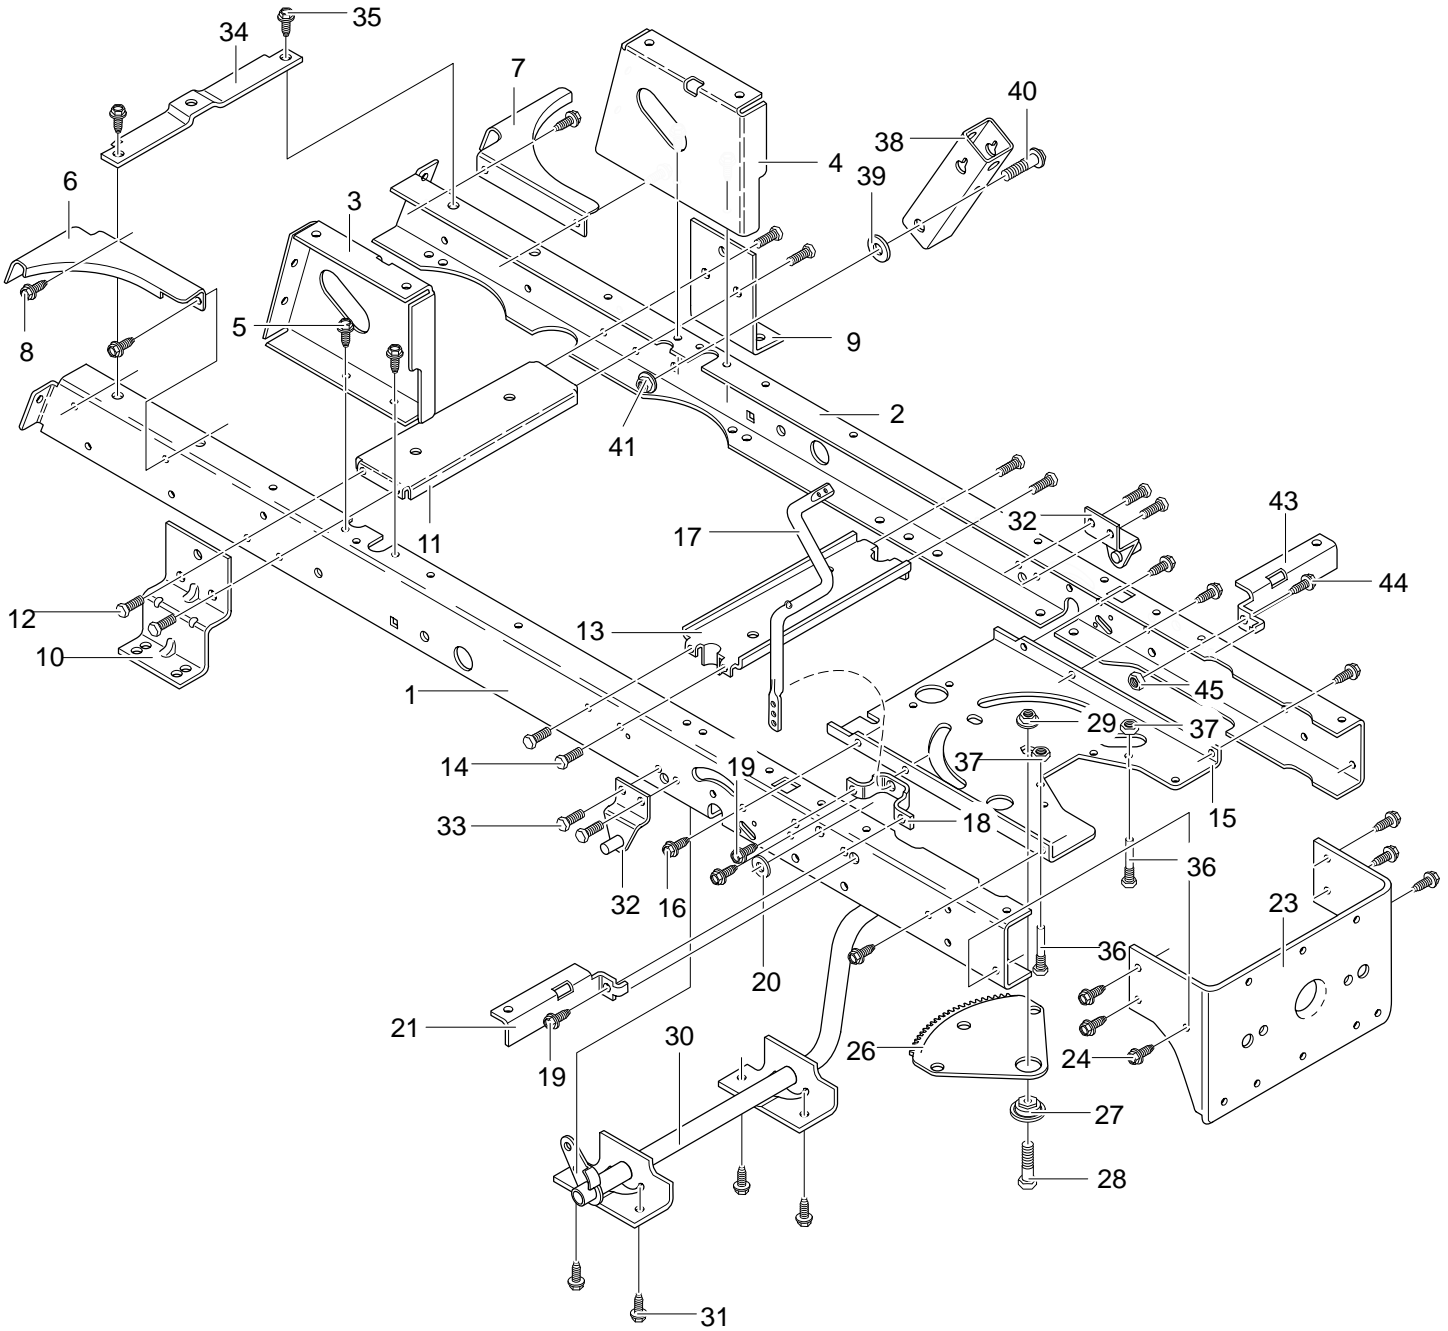

MODEL 40383x58B

REPAIR PARTS FRAME ASSEMBLY

343674A

MODEL 40383x58B

REPAIR PARTS FRAME ASSEMBLY

Key No.	Description	Part No.	Key No.	Description	Part No.
1	Frame, Rail RH	94564	23	Bracket, Hanger Rear	94013
2	Frame, Rail LH	94565	24	Screw, .312-18x.75	26X249
3	Support, Seat RH	94634	26	Gear, Sector	94121
4	Support, Seat LH	94633	27	Bearing, Sector Gear	94123
5	Screw, .312-18x.75	26X249	28	Screw, 5/16-18x1.00	001X84
6	Brace, BackPlate RH	94561	29	Nut, .31-18	15X115
7	Brace, BackPlate LH	94562	30	Clutch/Brake Pedal	94241
8	Screw, 5.312-18x.75	26X249	31	Screw, .312-18x.75	26X249
9	Bracket, Transaxle	94008	32	Bracket, Suspension Asm.	94285
10	Bracket, T/A RH-VST LH-MS	94234	33	Screw, .312-18x.75	26X249
11	Asm., Idler Mount Rear	94236	34	Brace, Rail	94566
12	Screw, .312-18x.75	26X249	35	Screw, .312-18x.75	26X249
13	Assy., Idler Mount, Front	94237	36	Zinc Screw Guide	93349
14	Screw, .312-18x.75	26X249	37	Nut, 5/16-18	015X79
15	Plate, Steering	690551	38	Bracket, Pivot	94015
16	Screw, .312-18x.75	26X249	39	Washer, Flat	845
17	Crank, PTO	690394	40	Bolt, Shoulder 3/8-16	009X53
18	Bracket, Bell Crank	94005	41	Nut, 3/8-16	015X84
19	Screw, .312-18x.75	26X249	43	Bracket, Seat Deck LH	690036
20	Washer, Flat	120395	44	Screw, .312-18x.75	26X249
21	Bracket, Seat Deck RH	690035	45	Nut, 5/16-18	015X79