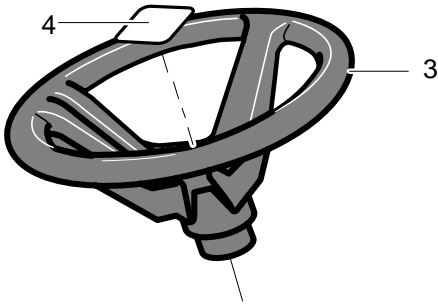

MODEL 40383x58B

REPAIR PARTS DECK ASSEMBLY

MODEL 40383x58B

REPAIR PARTS DECK ASSEMBLY

Key No.	Description	Part No.	Key No.	Description	Part No.
2	Assembly, Jackshaft Housing	94305	12	Washer, Bellville	710118
2-1	Housing, Jackshaft	94282	13	Flatwasher	710117
2-2	Bearing, Lower Jackshaft	92282	14	Nut, 9/16-18	711910
2-3	Bearing, Upper Jackshaft	92281	15	Screw, 3/8-16x1.00	711911
2-4	Spacer	90904	16	Pulley Cover	94288-821
3	Pulley, Deck	690020	44	Belt, V 46.5LG	710231
4	Jackshaft	91922	45	Belt, Deck	690071
5	Flatwasher	710117	46	Gauge Wheel	92683
6	Spacer	91903	47	Shoulder Bolt	711746
8	Nut, 9/16-18	711910	48	Flatwasher	711615
9	Adapter, Deck	94207	49	Nut, 3/8-16	711622
10	Blade, LH	690499	66	Circle Pin	711764
11	Blade, RH	690500	79	Rod, Belt Guide	95280

MODEL 40383x58B

REPAIR PARTS ELECTRICAL ASSEMBLY

Key No.	Description	Part No.	Key No.	Description	Part No.
1	Wire Harness	95378	14	Screw 1/4x.50	711619
2	Indicator Harness	690611	15	Nut, 1/4-20	711632
3	Rear Harness	95381	16	Ground Wire	95420
4	Wire Harness for Headlights	94103	17	Screw, 1/4x.50	711619
5	Bulb, Headlamp	52572	18	Seat Switch	94159
6	Cable Tie	57444	19	Battery 5 Plate	92739
7	Wire Clip, Adhesive	55939	20	Bolt, 1/4-20x.63	711680
8	Switch, Ignition	94762	21	Wing Nut	711636
10	Assy, Switch Double Pole Delta	690106	22	Battery Boot	335417
10-1	Switch, Double	320082	25	Flatwasher	711666
10-2	Boot, Switch	690074	27	Tape Switch	95330
10-3	Switch Cap	690075	28	Buzzer, For Bag Full	95391
11	Bulb, Indicator	57769	29	Wire, Lead Solenoid to Starter	711579
12	Switch, Limit	94136	—	15 Amp Fuse	302031
13	Solenoid	94613			