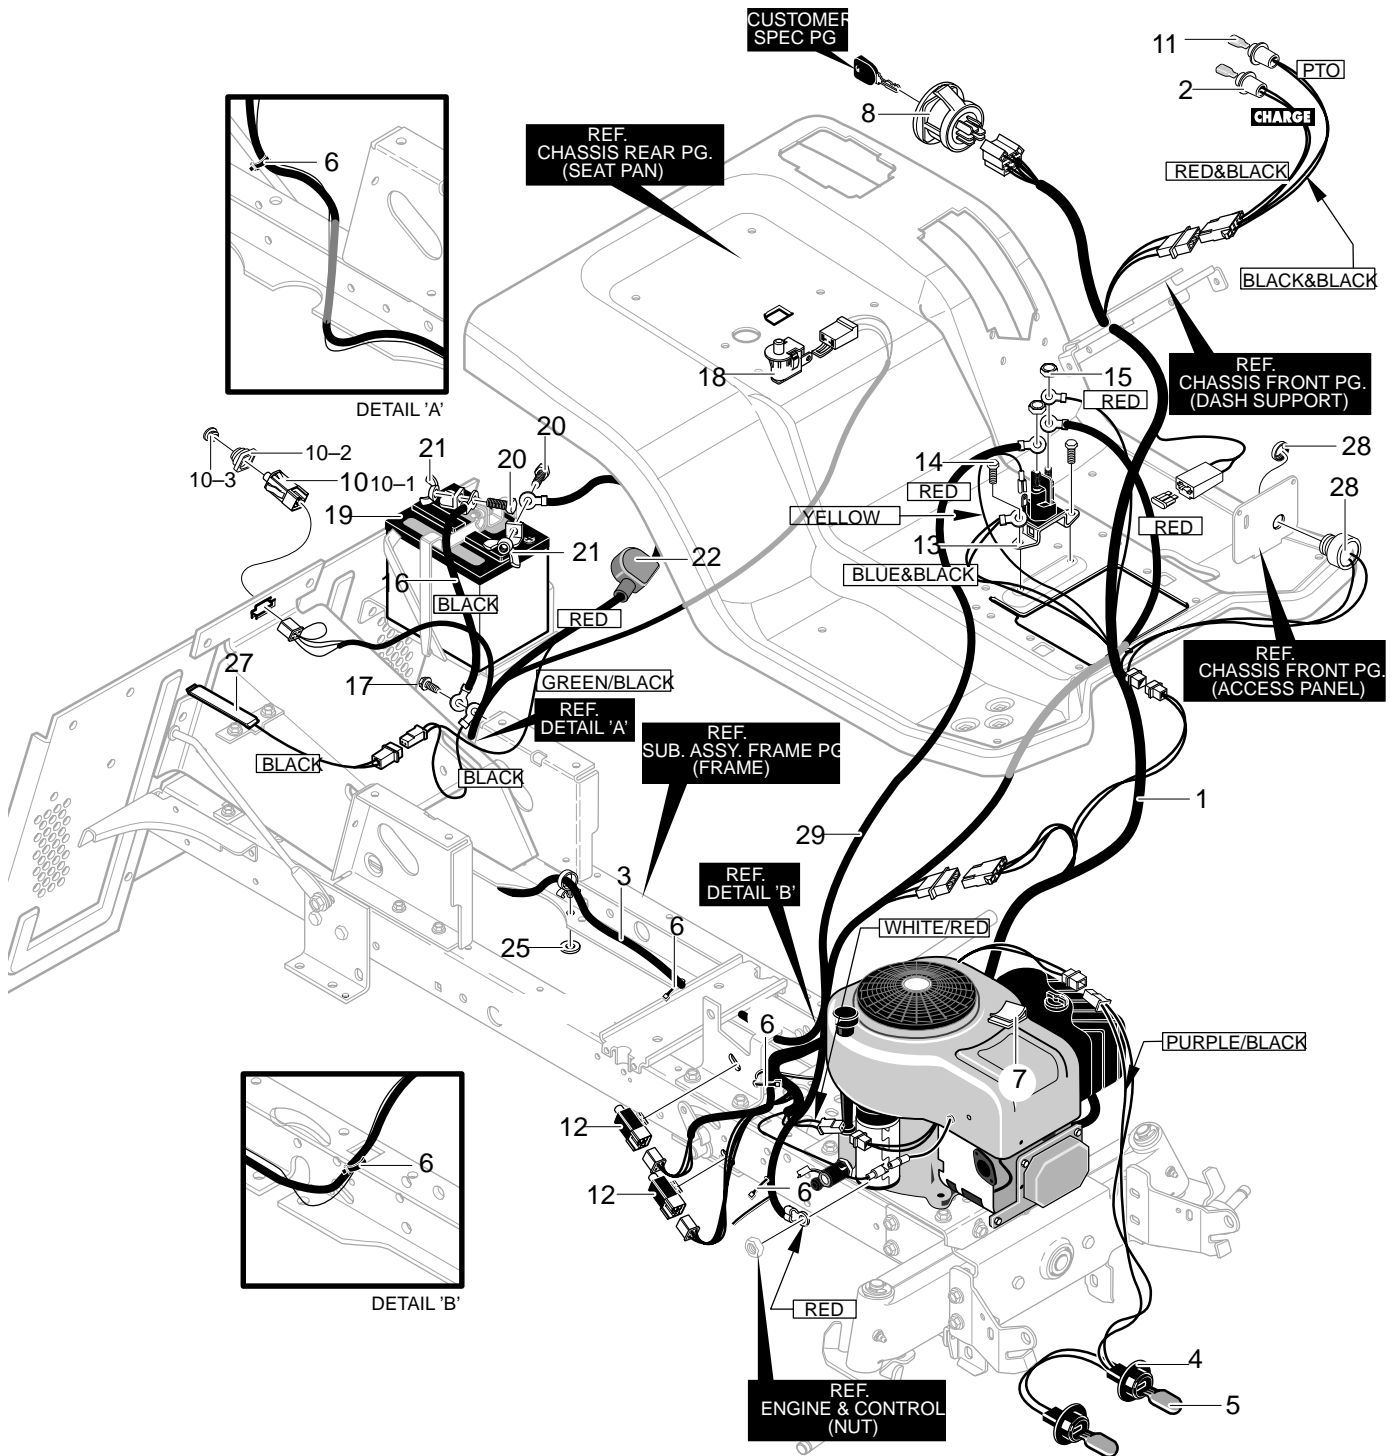

MODEL 40383x58B

REPAIR PARTS DECK ASSEMBLY

MODEL 40383x58B

REPAIR PARTS DECK ASSEMBLY

Key No.	Description	Part No.	Key No.	Description	Part No.
2	Assembly, Jackshaft Housing	94305	12	Washer, Bellville	710118
2-1	Housing, Jackshaft	94282	13	Flatwasher	710117
2-2	Bearing, Lower Jackshaft	92282	14	Nut, 9/16-18	711910
2-3	Bearing, Upper Jackshaft	92281	15	Screw, 3/8-16x1.00	711911
2-4	Spacer	90904	16	Pulley Cover	94288-821
3	Pulley, Deck	690020	44	Belt, V 46.5LG	710231
4	Jackshaft	91922	45	Belt, Deck	690071
5	Flatwasher	710117	46	Gauge Wheel	92683
6	Spacer	91903	47	Shoulder Bolt	711746
8	Nut, 9/16-18	711910	48	Flatwasher	711615
9	Adapter, Deck	94207	49	Nut, 3/8-16	711622
10	Blade, LH	690499	66	Circle Pin	711764
11	Blade, RH	690500	79	Rod, Belt Guide	95280

MODEL 40383x58B

REPAIR PARTS ELECTRICAL ASSEMBLY

Key No.	Description	Part No.	Key No.	Description	Part No.
1	Wire Harness	95378	14	Screw 1/4x.50	711619
2	Indicator Harness	690611	15	Nut, 1/4-20	711632
3	Rear Harness	95381	16	Ground Wire	95420
4	Wire Harness for Headlights	94103	17	Screw, 1/4x.50	711619
5	Bulb, Headlamp	52572	18	Seat Switch	94159
6	Cable Tie	57444	19	Battery 5 Plate	92739
7	Wire Clip, Adhesive	55939	20	Bolt, 1/4-20x.63	711680
8	Switch, Ignition	94762	21	Wing Nut	711636
10	Assy, Switch Double Pole Delta	690106	22	Battery Boot	335417
10-1	Switch, Double	320082	25	Flatwasher	711666
10-2	Boot, Switch	690074	27	Tape Switch	95330
10-3	Switch Cap	690075	28	Buzzer, For Bag Full	95391
11	Bulb, Indicator	57769	29	Wire, Lead Solenoid to Starter	711579
12	Switch, Limit	94136	—	15 Amp Fuse	302031
13	Solenoid	94613			