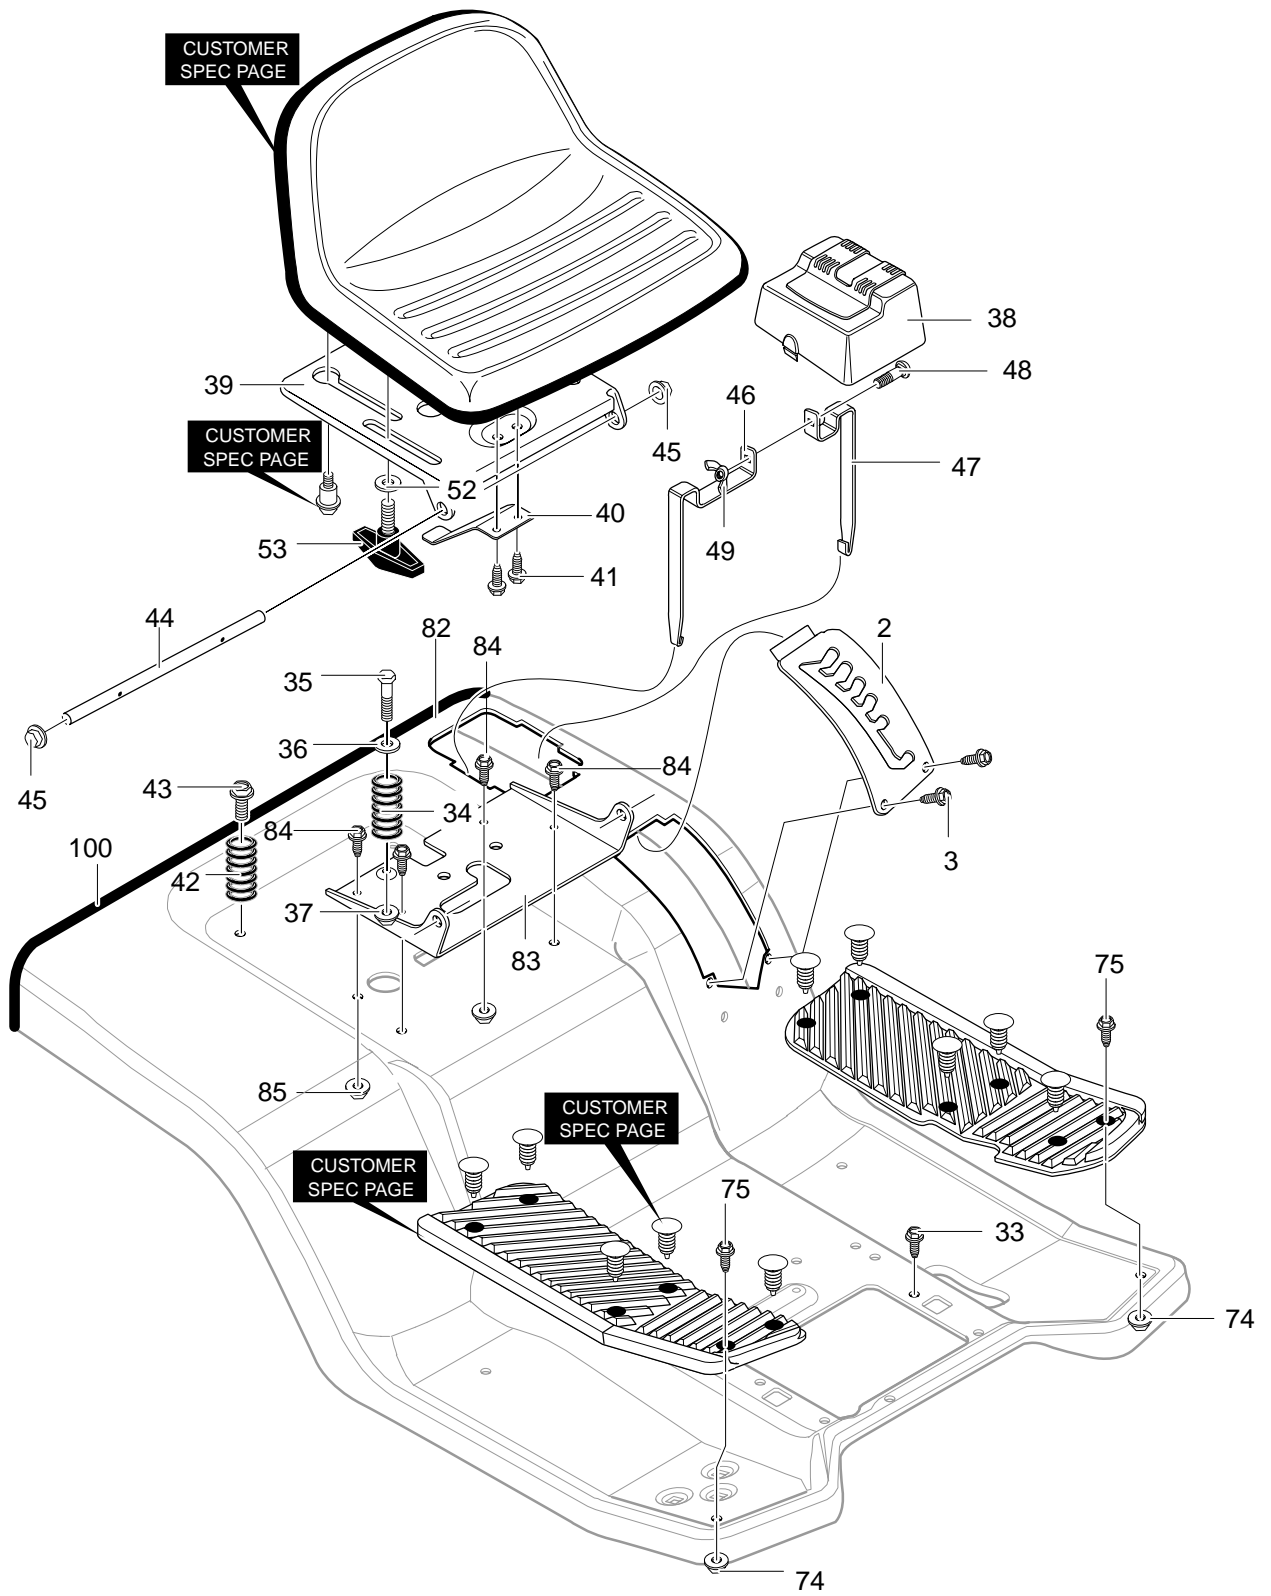

MODEL 40383x58B

REPAIR PARTS REAR CHASSIS ASSEMBLY

MODEL 40383x58B

REPAIR PARTS REAR CHASSIS ASSEMBLY

Key No.	Description	Part No.	Key No.	Description	Part No.
4	Assy., Back Plate/Battery	343678-821	20-1	Chute Weld Asm. Upper	94350
4-1	Assy. Back Plate Flat	95162	20-2	Shield, Transaxle	95367
4-2	Battery Tray Assembly	94563	20-3	Screw, 1/4-20x.63	711642
4-3	Screw, 5/16-18x.50	180073	21	Screw, 5/16-18x.75	711606
4-4	Nut, 5/16-18 Hexwdfllk Whiz	45174	22	Bolt, Carriage 5/16-18x.75	340720
5	Weldment-Latch Lever	95359-821	23	Nut, 5/16-18	710026
6	Rod, Brace	690097	24	Middle Chute Assembly	94296-821
7	Nut, 3/8-16 Hwdfll Whiz-lock	711906	25	Shoulder Bolt	710440
8	Rod, Brace	94231	26	Flap, Chute	94264
9	Screw, 5/16-18x.75	711606	27	Fastener, Ratchet	309235
12	Screw, 5/16-18x.75	9357	28	Flatwasher	711617
13	Nut, 5/16-18 Hexwdfllk Whiz	710026	29	Pin, Hair	711682
14	Screw, 5/16-18x.75	711606	30	Bolt, Carriage 5/16-18x.75	340720
15	Nut, 5/16-18 Hexwdfllk Whiz	710026	31	Nut, 5/16-18	710026
16	Bracket, Flex Switch Mounting	690245	80	Tape, Double Sided Foam 3/4"	712009
17	Wire Clip, Adhesive	55939	81	Tape, Double Sided Foam 3/4"	712009
18	Flatwasher	711666	90	Screw, 1/4-20x.63	711642
19	Pad, Adhesive	318197	91	Cable Tie	57444
20	Asm., T/A Shield & Upper Chute	690102-821			