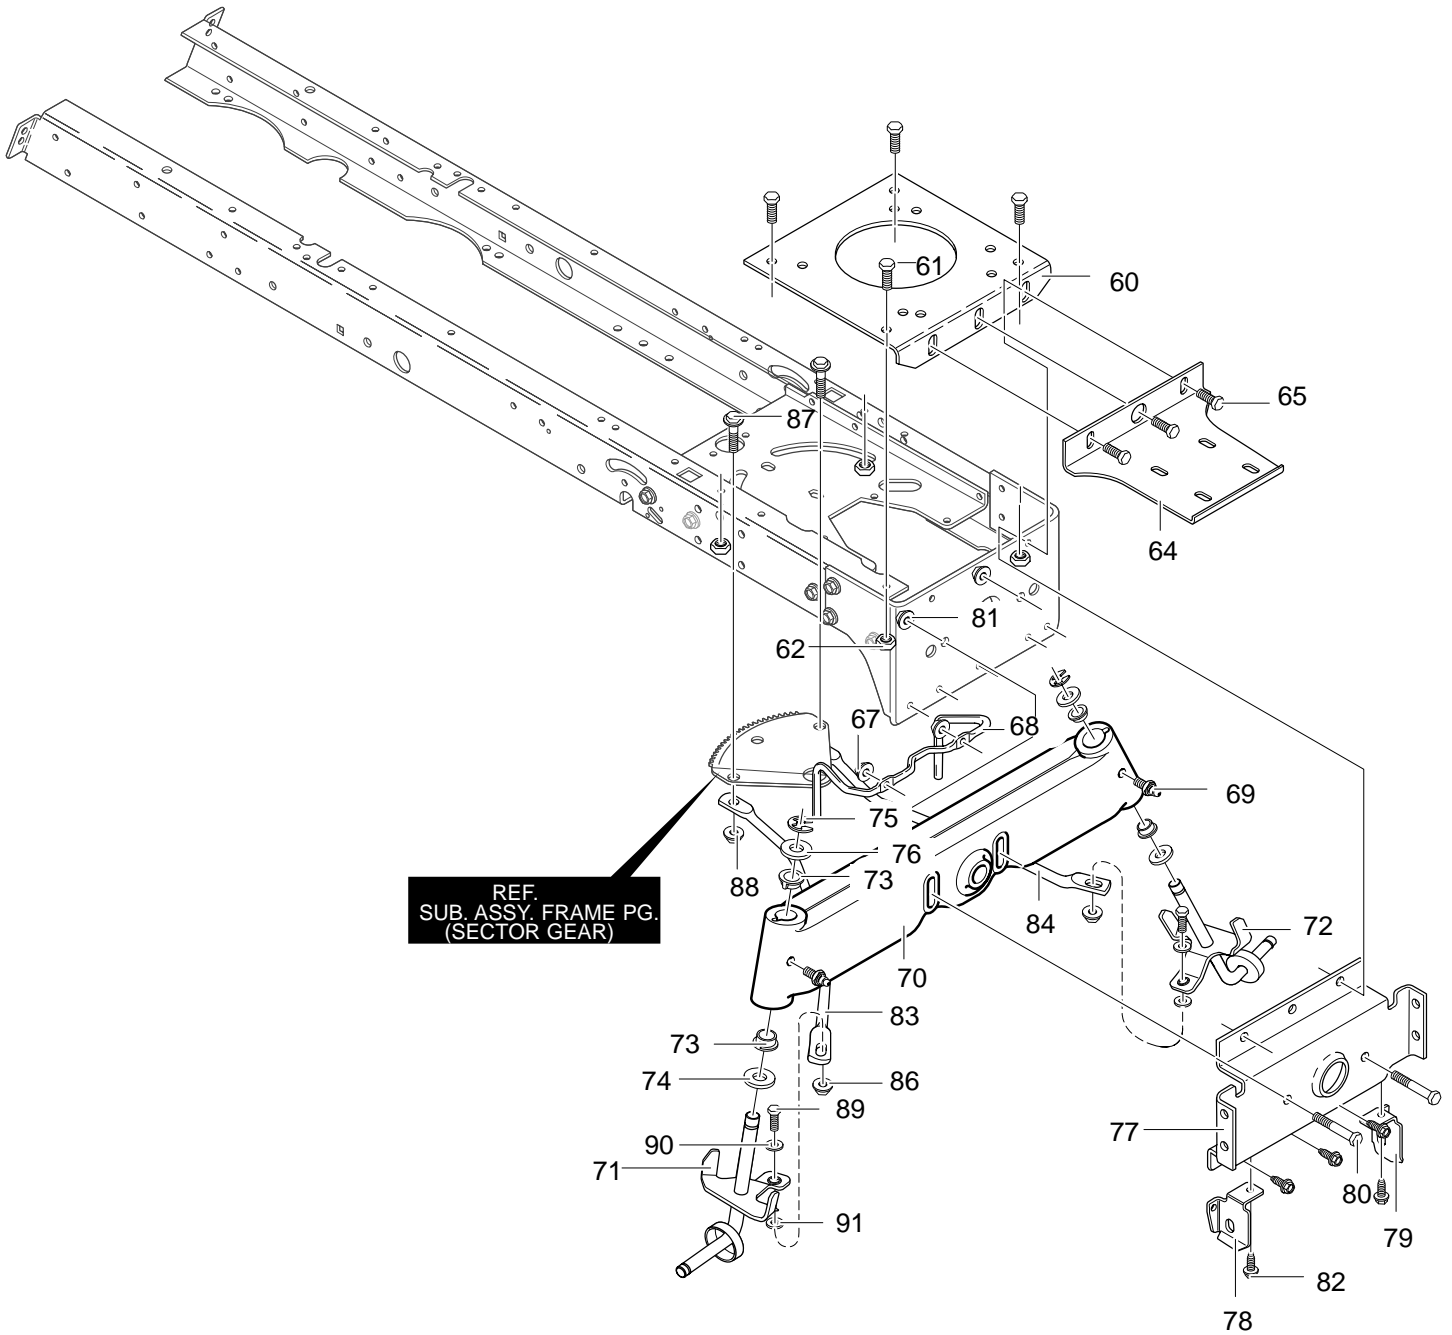

MODEL 40383x58B

REPAIR PARTS FRAME ASSEMBLY

343674A

MODEL 40383x58B

REPAIR PARTS FRAME ASSEMBLY

Key No.	Description	Part No.	Key No.	Description	Part No.
1	Frame, Rail RH	94564	23	Bracket, Hanger Rear	94013
2	Frame, Rail LH	94565	24	Screw, .312-18x.75	26X249
3	Support, Seat RH	94634	26	Gear, Sector	94121
4	Support, Seat LH	94633	27	Bearing, Sector Gear	94123
5	Screw, .312-18x.75	26X249	28	Screw, 5/16-18x1.00	001X84
6	Brace, BackPlate RH	94561	29	Nut, .31-18	15X115
7	Brace, BackPlate LH	94562	30	Clutch/Brake Pedal	94241
8	Screw, 5.312-18x.75	26X249	31	Screw, .312-18x.75	26X249
9	Bracket, Transaxle	94008	32	Bracket, Suspension Asm.	94285
10	Bracket, T/A RH-VST LH-MS	94234	33	Screw, .312-18x.75	26X249
11	Asm., Idler Mount Rear	94236	34	Brace, Rail	94566
12	Screw, .312-18x.75	26X249	35	Screw, .312-18x.75	26X249
13	Assy., Idler Mount, Front	94237	36	Zinc Screw Guide	93349
14	Screw, .312-18x.75	26X249	37	Nut, 5/16-18	015X79
15	Plate, Steering	690551	38	Bracket, Pivot	94015
16	Screw, .312-18x.75	26X249	39	Washer, Flat	845
17	Crank, PTO	690394	40	Bolt, Shoulder 3/8-16	009X53
18	Bracket, Bell Crank	94005	41	Nut, 3/8-16	015X84
19	Screw, .312-18x.75	26X249	43	Bracket, Seat Deck LH	690036
20	Washer, Flat	120395	44	Screw, .312-18x.75	26X249
21	Bracket, Seat Deck RH	690035	45	Nut, 5/16-18	015X79