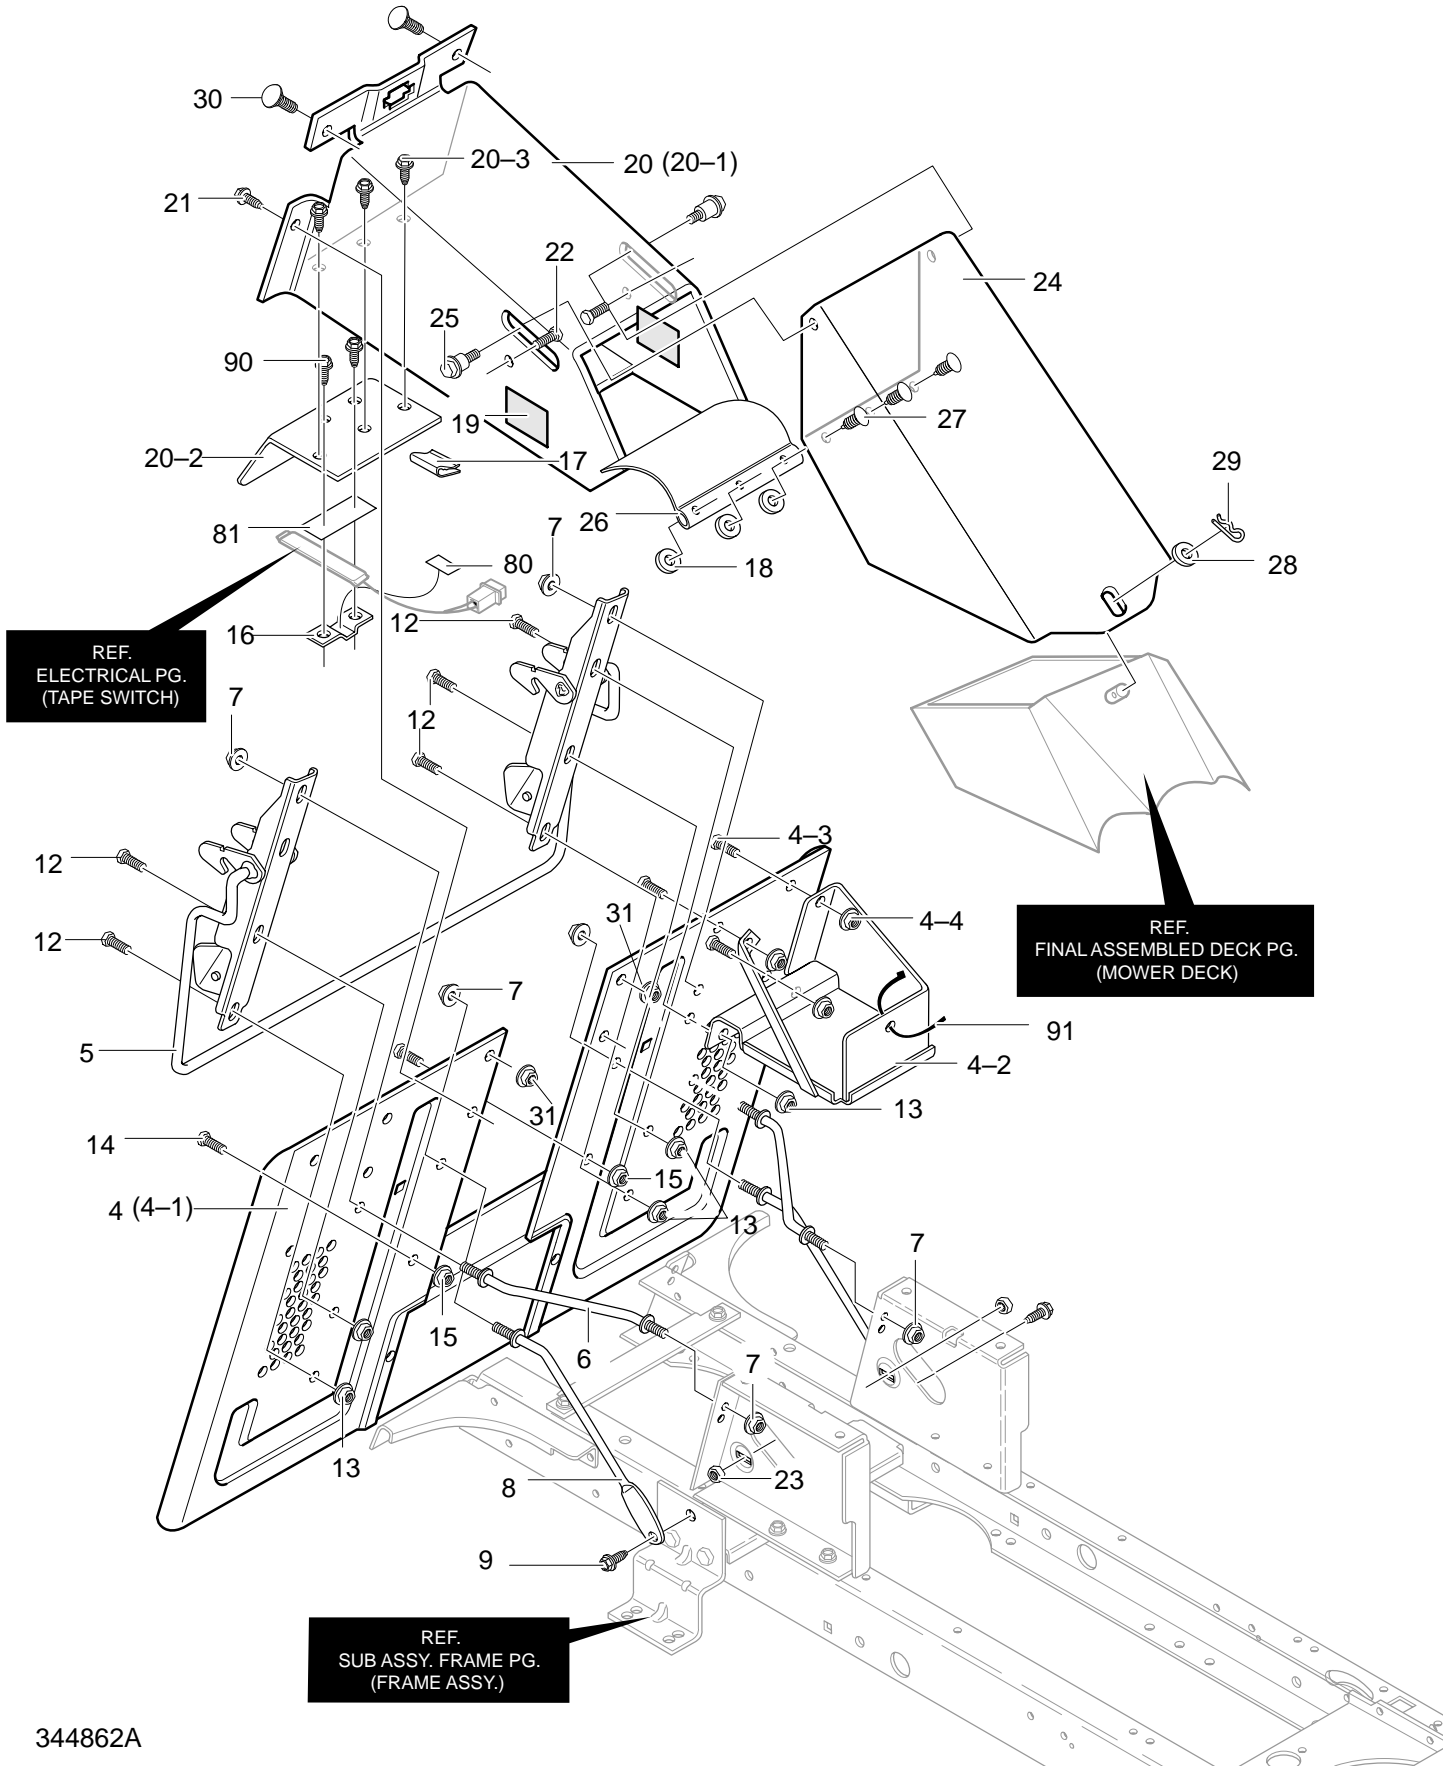

MODEL 40383x58B

REPAIR PARTS REAR CHASSIS ASSEMBLY

MODEL 40383x58B

REPAIR PARTS REAR CHASSIS ASSEMBLY

Key No.	Description	Part No.	Key No.	Description	Part No.
4	Assy., Back Plate/Battery	343678-821	20-1	Chute Weld Asm. Upper	94350
4-1	Assy. Back Plate Flat	95162	20-2	Shield, Transaxle	95367
4-2	Battery Tray Assembly	94563	20-3	Screw, 1/4-20x.63	711642
4-3	Screw, 5/16-18x.50	180073	21	Screw, 5/16-18x.75	711606
4-4	Nut, 5/16-18 Hexwdfllk Whiz	45174	22	Bolt, Carriage 5/16-18x.75	340720
5	Weldment-Latch Lever	95359-821	23	Nut, 5/16-18	710026
6	Rod, Brace	690097	24	Middle Chute Assembly	94296-821
7	Nut, 3/8-16 Hwdfll Whiz-lock	711906	25	Shoulder Bolt	710440
8	Rod, Brace	94231	26	Flap, Chute	94264
9	Screw, 5/16-18x.75	711606	27	Fastener, Ratchet	309235
12	Screw, 5/16-18x.75	9357	28	Flatwasher	711617
13	Nut, 5/16-18 Hexwdfllk Whiz	710026	29	Pin, Hair	711682
14	Screw, 5/16-18x.75	711606	30	Bolt, Carriage 5/16-18x.75	340720
15	Nut, 5/16-18 Hexwdfllk Whiz	710026	31	Nut, 5/16-18	710026
16	Bracket, Flex Switch Mounting	690245	80	Tape, Double Sided Foam 3/4"	712009
17	Wire Clip, Adhesive	55939	81	Tape, Double Sided Foam 3/4"	712009
18	Flatwasher	711666	90	Screw, 1/4-20x.63	711642
19	Pad, Adhesive	318197	91	Cable Tie	57444
20	Asm., T/A Shield & Upper Chute	690102-821