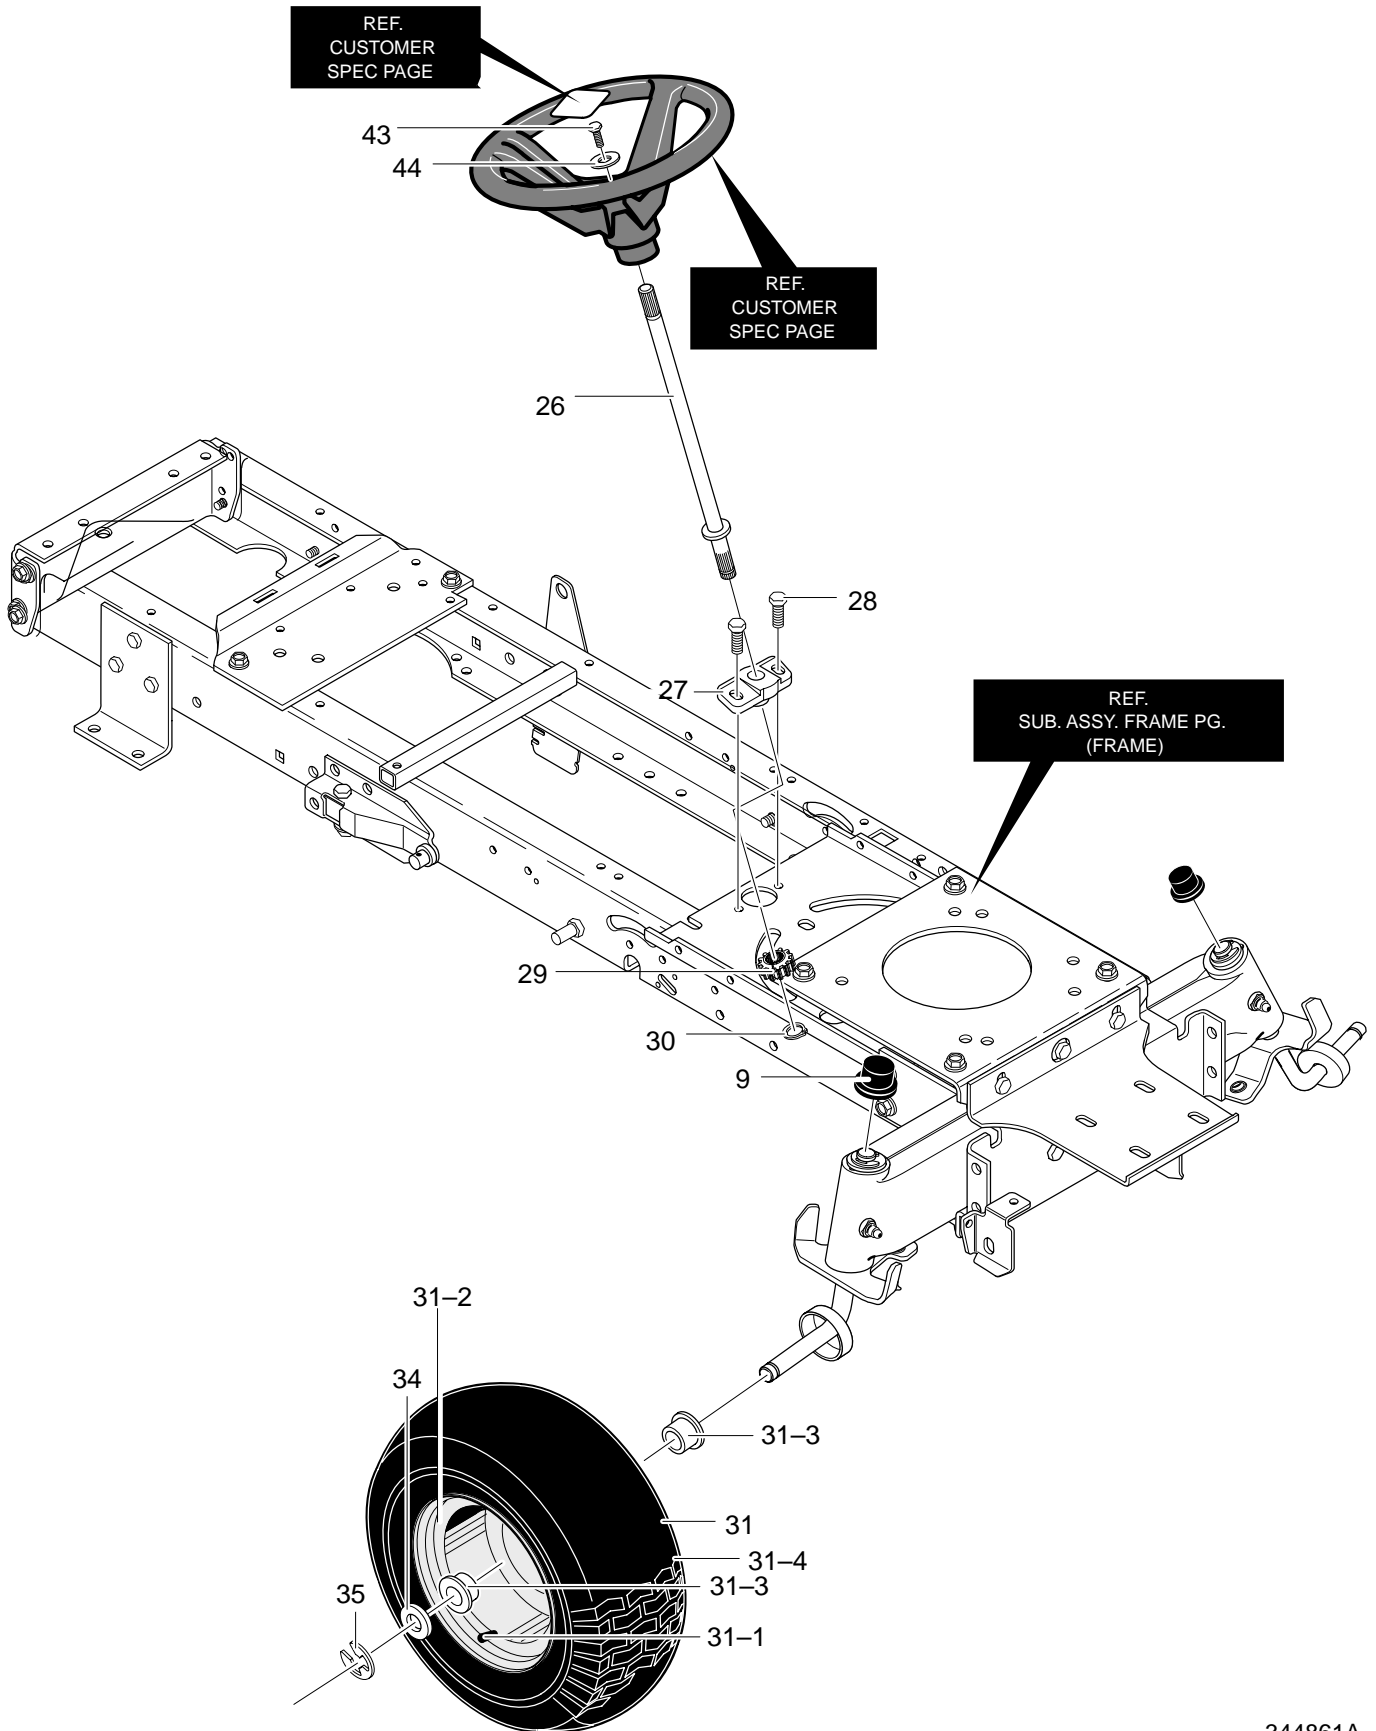

Key No.	Description	Part No.
9	Dust Hb Cap	94618
26	Shaft, Steering	94520
27	Bearing—Lower	94124
28	Screw, 5/16—18x.75	711606
29	Gear, Pinion	94122
30	Retaining Ring	710102
31	Tire & Rim	692641
31-1	Valve Stem	338512
31-2	Rim	338517
31-3	Bearing	338513
31-4	Tire	338514
34	Flatwasher	711758
35	E—Ring	0011x3
43	Screw, 1/4—20x.75	711719
44	Flatwasher	711663
—	Hub Cap	94618