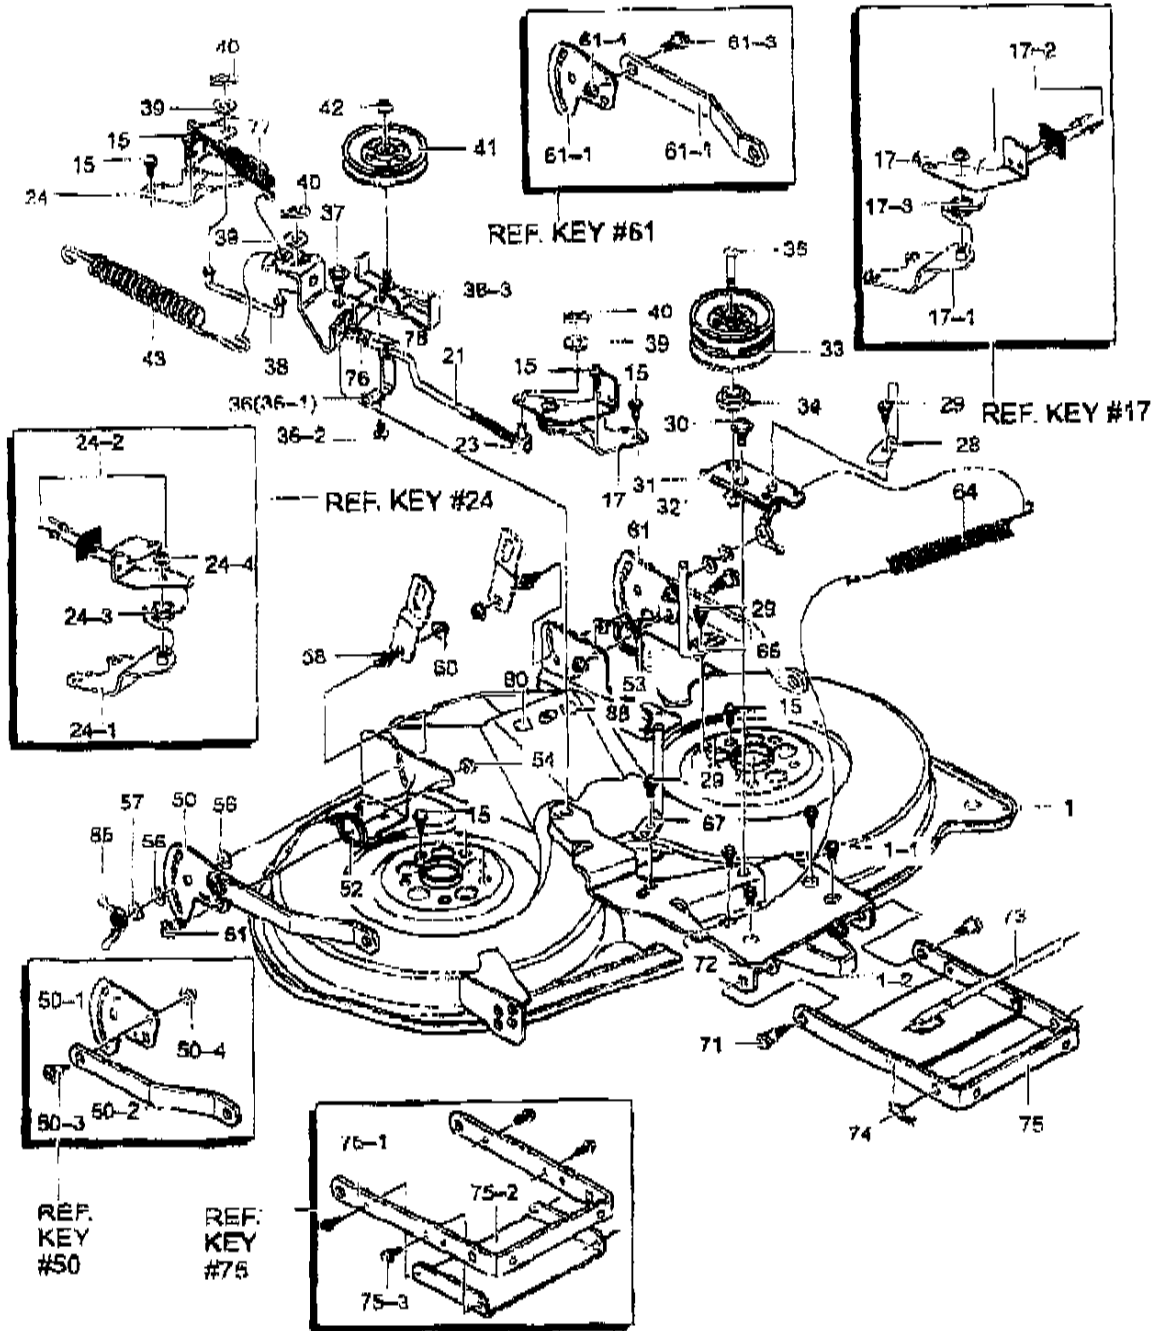

# REPAIR PARTS DECK ASSEMBLY

34427BC

**MODEL 40370x73A**

**REPAIR PARTS  
 DECK ASSEMBLY**

Key No.	Description	Part No.	Key No.	Description	Part No.
1	Housing, 40" Deck	690109-821	50-1	Plate-Suspension	94128
17	Brake Arm Assembly LH	94685-821	50-2	Suspension Bracket Rear	94065
17-1	Brake Support Assembly LH	94293	50-3	Bolt, Shoulder	710095
17-2	Brake Arm	94291	50-4	Nut, 3/8-16	710140
17-3	Spring, Torsion	710110	51	Bolt, Shoulder	711811
17-4	Nut, 5/16-18	710205	52	Spring, Torsion RH	710112
21	Link, Brake LH	690021	53	Spring, Torsion LH	710113
23	Nut, Adjusting	711591	54	Nut, 3/8-16	711622
24	Brake Arm Assembly RH	94684-821	55	Wingnut, 5/16-18	711800
24-1	Brake Support RH	94294	56	Pad, Friction	94137
24-2	Brake Arm RH	94292	57	Washer	711828
24-3	Spring, Torsion	710077	58	Pin, Hanger	711596
24-4	Nut, 5/16-18	710205	60	Nut, 3/8-16	711622
26	Belt Guide	711912	61	Assy., Plate Rear Sus Brkt., LH	690159-821
29	Screw, 5/16-18x.50	780055	61-1	Plate-Suspension	94128
30	Bolt, Shoulder	711613	61-2	Suspension Bracket, Rear	94065
31	Arm, Double Idler	94261-821	61-3	Bolt, Shoulder	710095
32	Nut, 3/8-16	711622	61-4	Nut, 3/8-16	710140
33	Pulley, Idler Double Vee	94279	64	Spring, Extension	710233
34	Spacer	94209	65	Belt Guide	711913
35	Screw, 3/8-16x3.00	711915	67	Belt Guide	690030
36	Idler Arm Assembly	94973-821	71	Shoulder Bolt	711611
36-1	Spring, -Belt Guide	94312	72	Nut, 3/8-16	711822
36-2	Screw, 1/4-20x.60	710264	73	Rod, Hanger	95285
36-3	Idler Arm	94298	74	Hair Pin	711676
37	Bolt, Shoulder	711613	76	Assembly, Bracket & Stiffener	690058-821
38	Link, Brake RH	690023	75-1	Bracket, Front Suspension	94058
39	Washer, Flat	712480	75-2	Stiffener	95057
40	Hair Pin	711662	75-3	Screw, 5/16-18x.75	710079
41	Pulley, Idler	690024	78	Flatwasher	683409
42	Nut, 3/8-16	711622	77	Spring, Extension	710668
43	Spring, Extension	710234	78	Washer, Flat	712480
50	Assy, Plate, Rear Sus Bkt RH	690158-821	80	Pad, Adhesive	318197