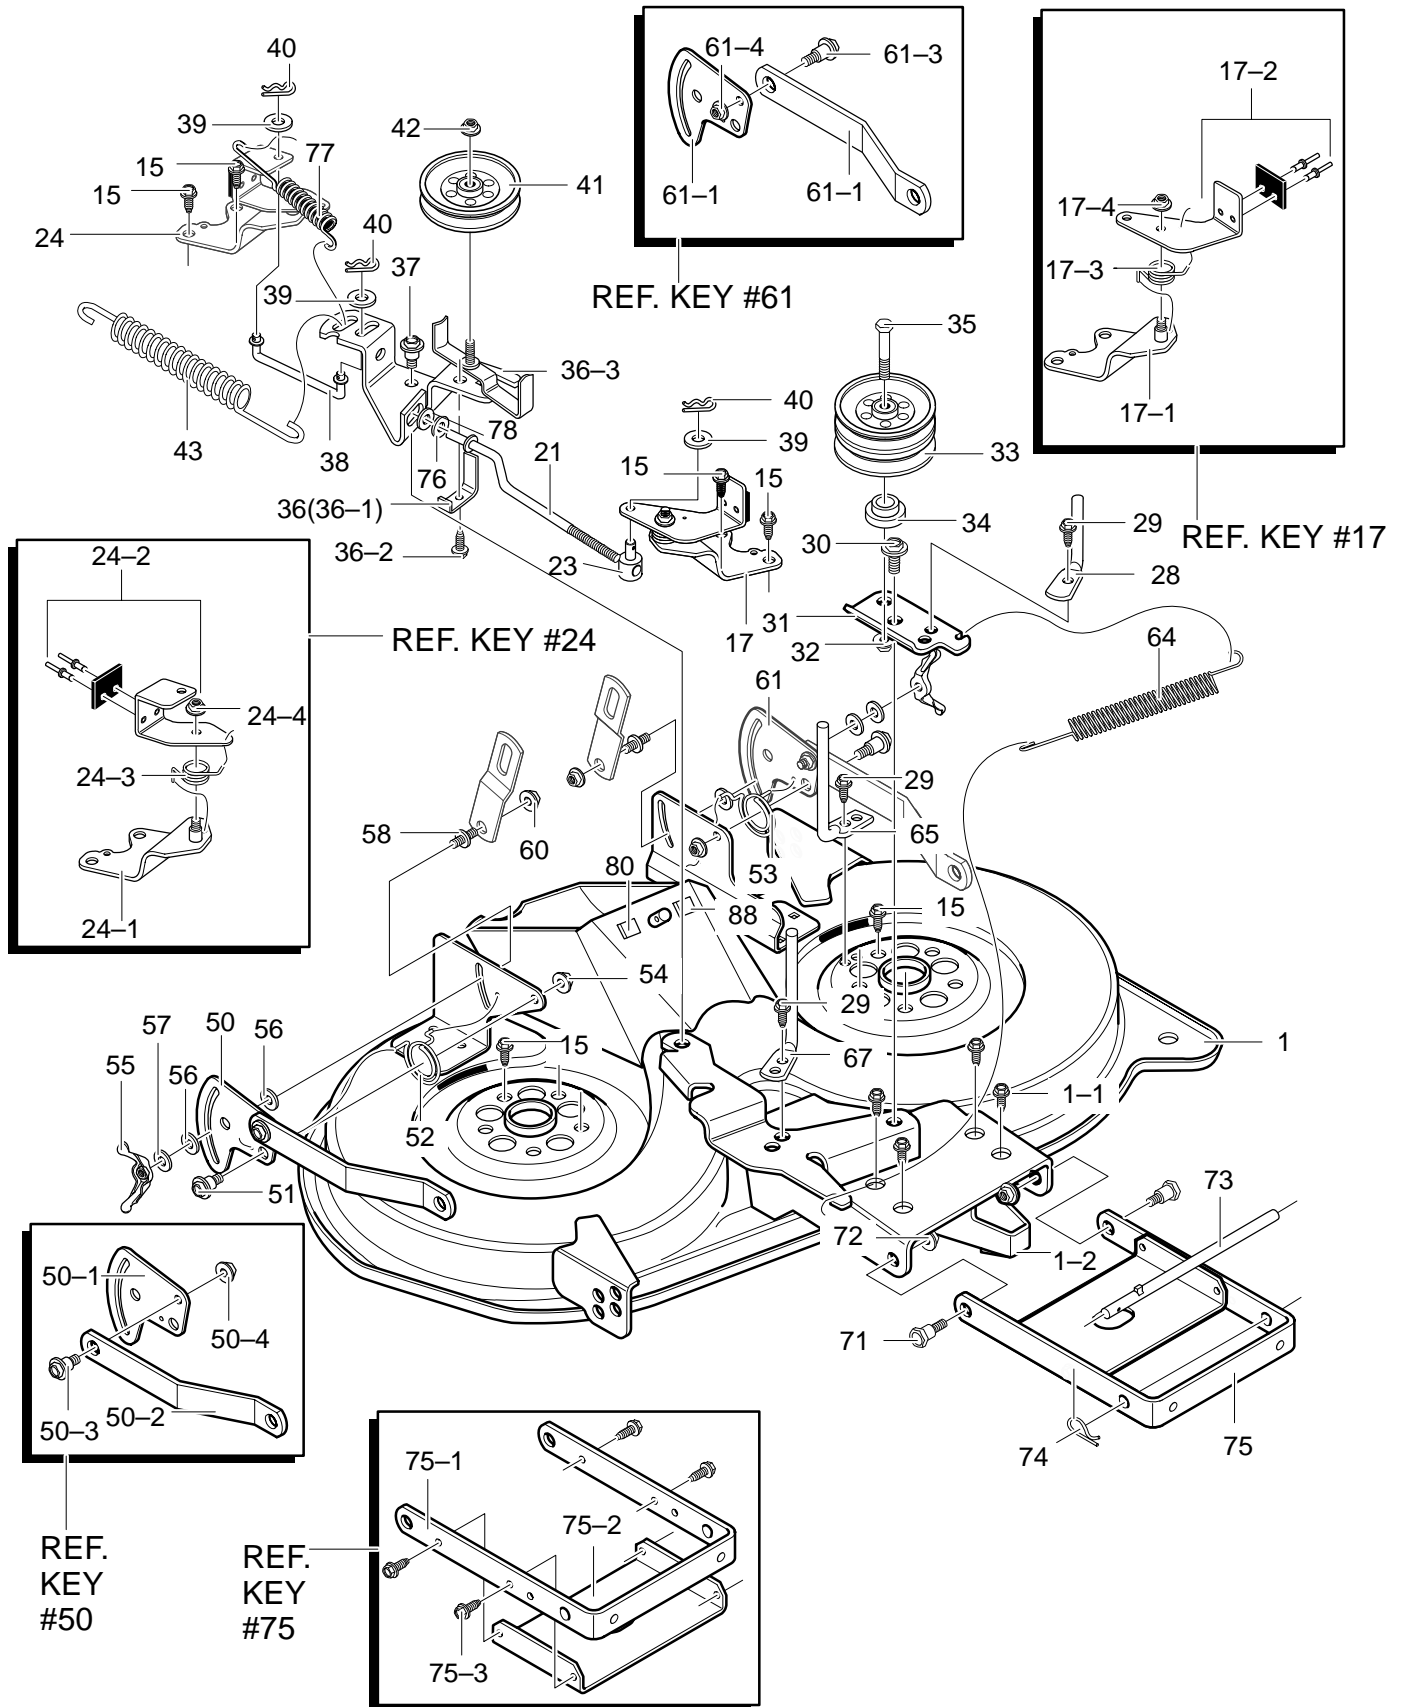

MODEL 40370x50B

REPAIR PARTS DECK ASSEMBLY

344276C

MODEL 40370x50B

REPAIR PARTS DECK ASSEMBLY

Key No.	Description	Part No.	Key No.	Description	Part No.
1	Housing, 40" Deck	690109-821	50	Assy, Plate,Rear Sus Bkt RH	690158-821
1-1	Screw , 5/1-618X.75	710079	50-1	Plate-Suspension	94128
1-2	Bracket, Center Strip	690031	50-2	Suspension Bracket Rear	94055
17	Brake Arm Assembly LH	94665-821	50-3	Bolt, Shoulder	710095
17-1	Brake Support Assembly LH	94293	50-4	Nut, 3/8-16	710140
17-2	Brake Arm	94291	51	Bolt, Shoulder	711611
17-3	Spring, Torsion	710110	52	Spring, Torsion RH	710112
17-4	Nut, 5/16-18	710205	53	Spring, Torsion LH	710113
21	Link, Brake LH	690021	54	Nut, 3/8-16	711622
23	Nut, Adjusting	711591	55	Wingnut, 5/16-18	711600
24	Brake Arm Assembly RH	94664-821	56	Pad, Friction	94137
24-1	Brake Support RH	94294	57	Washer	711628
24-2	Brake Arm RH	94292	58	Pin, Hanger	711595
24-3	Spring, Torsion	710077	60	Nut, 3/8-16	711622
24-4	Nut, 5/16-18	710205	61	Assy., Plate Rear Sus Brkt., LH	690159-821
28	Belt Guide	711912	61-1	Plate-Suspension	94128
29	Screw, 5/16-18x.50	780055	61-2	Suspension Bracket, Rear	94055
30	Bolt, Shoulder	711613	61-3	Bolt, Shoulder	710095
31	Arm, Double Idler	94261-821	61-4	Nut, 3/8-16	710140
32	Nut, 3/8-16	711622	64	Spring, Extension	710233
33	Pulley, Idler Double Vee	94279	65	Belt Guide	711913
34	Spacer	94269	67	Belt Guide	690030
35	Screw, 3/8-16x3.00	711915	71	Shoulder Bolt	711611
36	Idler Arm Assembly	94973-821	72	Nut, 3/8-16	711622
36-1	Spring,-Belt Guide	94312	73	Rod, Hanger	95295
36-2	Screw, 1/4-20x.50	710264	74	Hair Pin	711676
36-3	Idler Arm	94298	75	Assembly, Bracket & Stiffener	690058-821
37	Bolt, Shoulder	711613	75-1	Bracket, Front Suspension	94058
38	Link, Brake RH	690023	75-2	Stiffener	95057
39	Washer, Flat	712480	75-3	Screw, 5/16-18x.75	710079
40	Hair Pin	711682	76	Flatwasher	583409
41	Pulley, Idler	690024	77	Spring, Extension	710658
42	Nut, 3/8-16	711622	78	Washer, Flat	712480
43	Spring, Extension	710234	80	Pad, Adhesive	318197