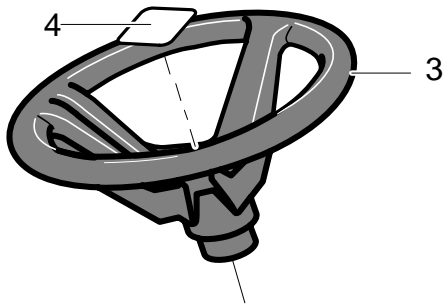

Key No.	Description	Part No.
1	Ignition Key	327350
2	Cover, Pedal Brake/Clutch	94630
3	Steering Wheel	95184
4	Insert, 4-Spoke	711325
5	Footrest Pad RH	95438
6	Footrest Pad LH	95437
7	Ratchet Faastener	311087
8	Seat	95444
9	Shoulder Bolt 5/16-18	711654