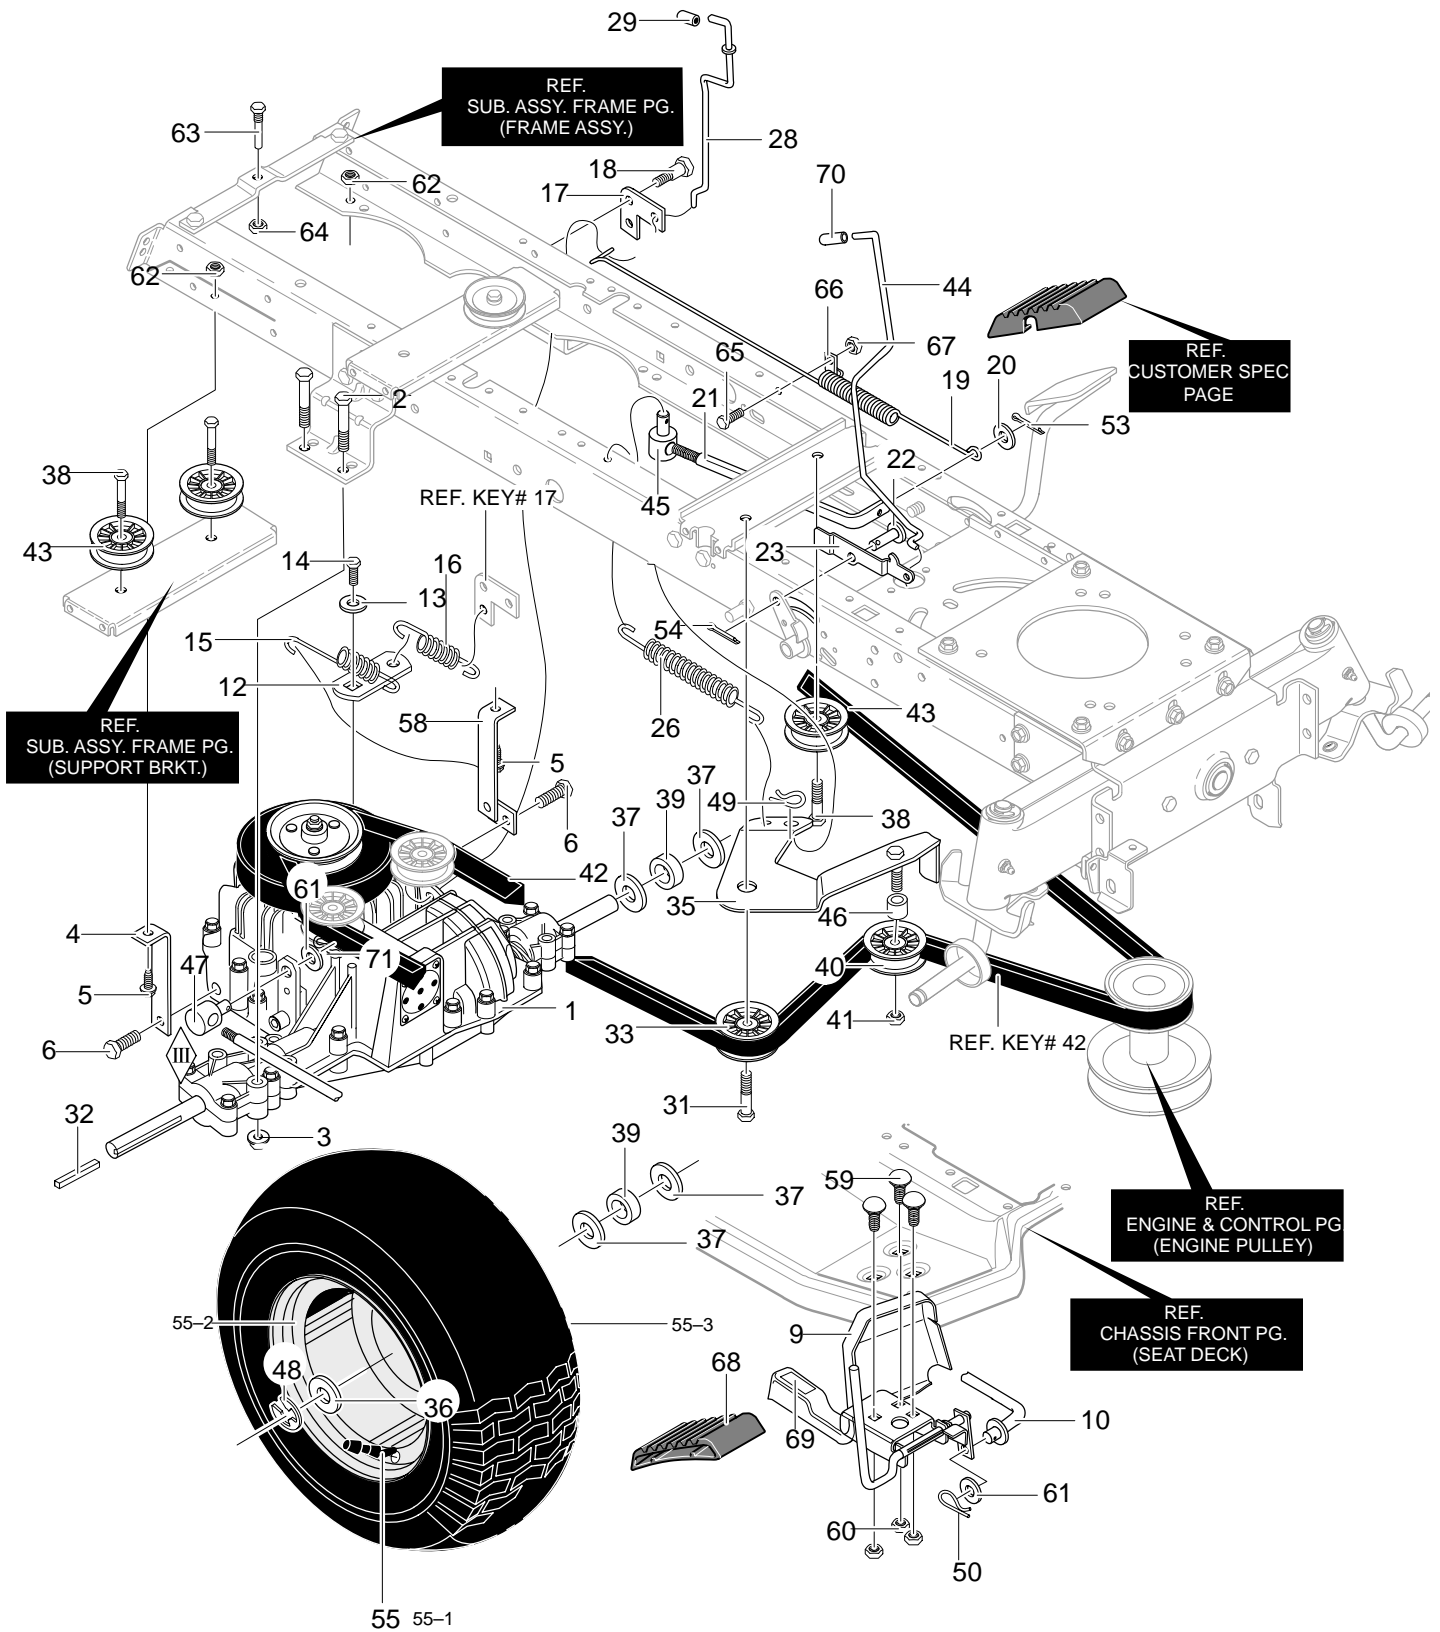

MODEL 40370x50B

REPAIR PARTS MOTION DRIVE

MODEL 40370x50B

REPAIR PARTS MOTION DRIVE

Key No.	Description	Part No.	Key No.	Description	Part No.
1	Transaxle, VST205	*	41	Nut, 3/8–16	711920
2	Screw, 5/16–18X2.50	711669	42	Belt, V 4L 112.75	94609
3	Nut, 5/16–18	711634	43	Pulley, Idler	95531
4	Bracket, Stabilizer Hydro	94224–821	44	Park Brake Rod	690046
5	Screw, 5/16–18x1.00	711893	45	Nut, 5/16–18 Adjusting	711898
6	Screw, 5/16–18x.75	710268	46	Spacer	690369
9	Pedal Assy. Hydro	690134–821	47	Adjust Nut 1/2–13	711594
10	Rod, Foot Control	690018	48	E–Ring	710103
12	Bracket, Shift	323212	49	Pin, Hair	711659
13	Washer, Transaxle	711895	50	Pin, Hair	711676
14	Screw, 1/4–28x.750	710345	53	Pin, Cotter	71081
15	Spring, Transaxle Disconnect	94622	54	Pin, Cotter	71081
16	Spring	326780	55	Tire & Rim	692511
17	Bracket, Disconnect Lever	94621–821	55–1	Valve Stem	338512
18	Bolt, HSH 5/16–18	711896	55–2	Rim	338524
19	Spring, Brake	95424	55–3	Tire	338525
20	Washer, Flat	711921	58	Bracket, Stabilizer Assy.	94225–821
21	Rod, Clutch	690016	59	Bolt, 5/16–18x.75 Carr.	711688
22	Pin, Clevis	711903	60	Nut, 5/16–18 Hexwdfllk Whiz	710026
23	Latch, Park Brake	95290	61	Flatwasher	711894
26	Spring, Tension	711522	62	Nut, 1/4–20	710026
28	Rod, Disconnect	690015	63	Screw Guide	711745
29	Grip, Hydro Disconnect	690032	64	Nut, 5/16–18 Hexwdfllk	710026
31	Screw, 3/8–16x1.25	711905	65	Screw, 1/4–20x.50	313686
32	Key, Square	52928	66	Retainer, Wire	711742
33	Pulley, Idler	95531	67	Nut, 1/4–20 Wdfllwhiz–lk	780285
35	Assy, Idler Arm Traction	94238–821	68	Pad, Speed Control Pedal	94516
36	Washer, Flat	711758	69	Pad, Toe Sandpaper	93249
37	Washer, Flat	711904	70	Cap, Dump Valve Rod	335980
38	Screw, 3/8–16x1.25	711905	71	Hair Pin	711682
39	Spacer	95274		Hubcap	94618
40	Pulley, Idler	690409			

* Contact your nearest transaxle dealer for parts and service.

For information on Replacement Parts see the Central Parts Distributor in your area.