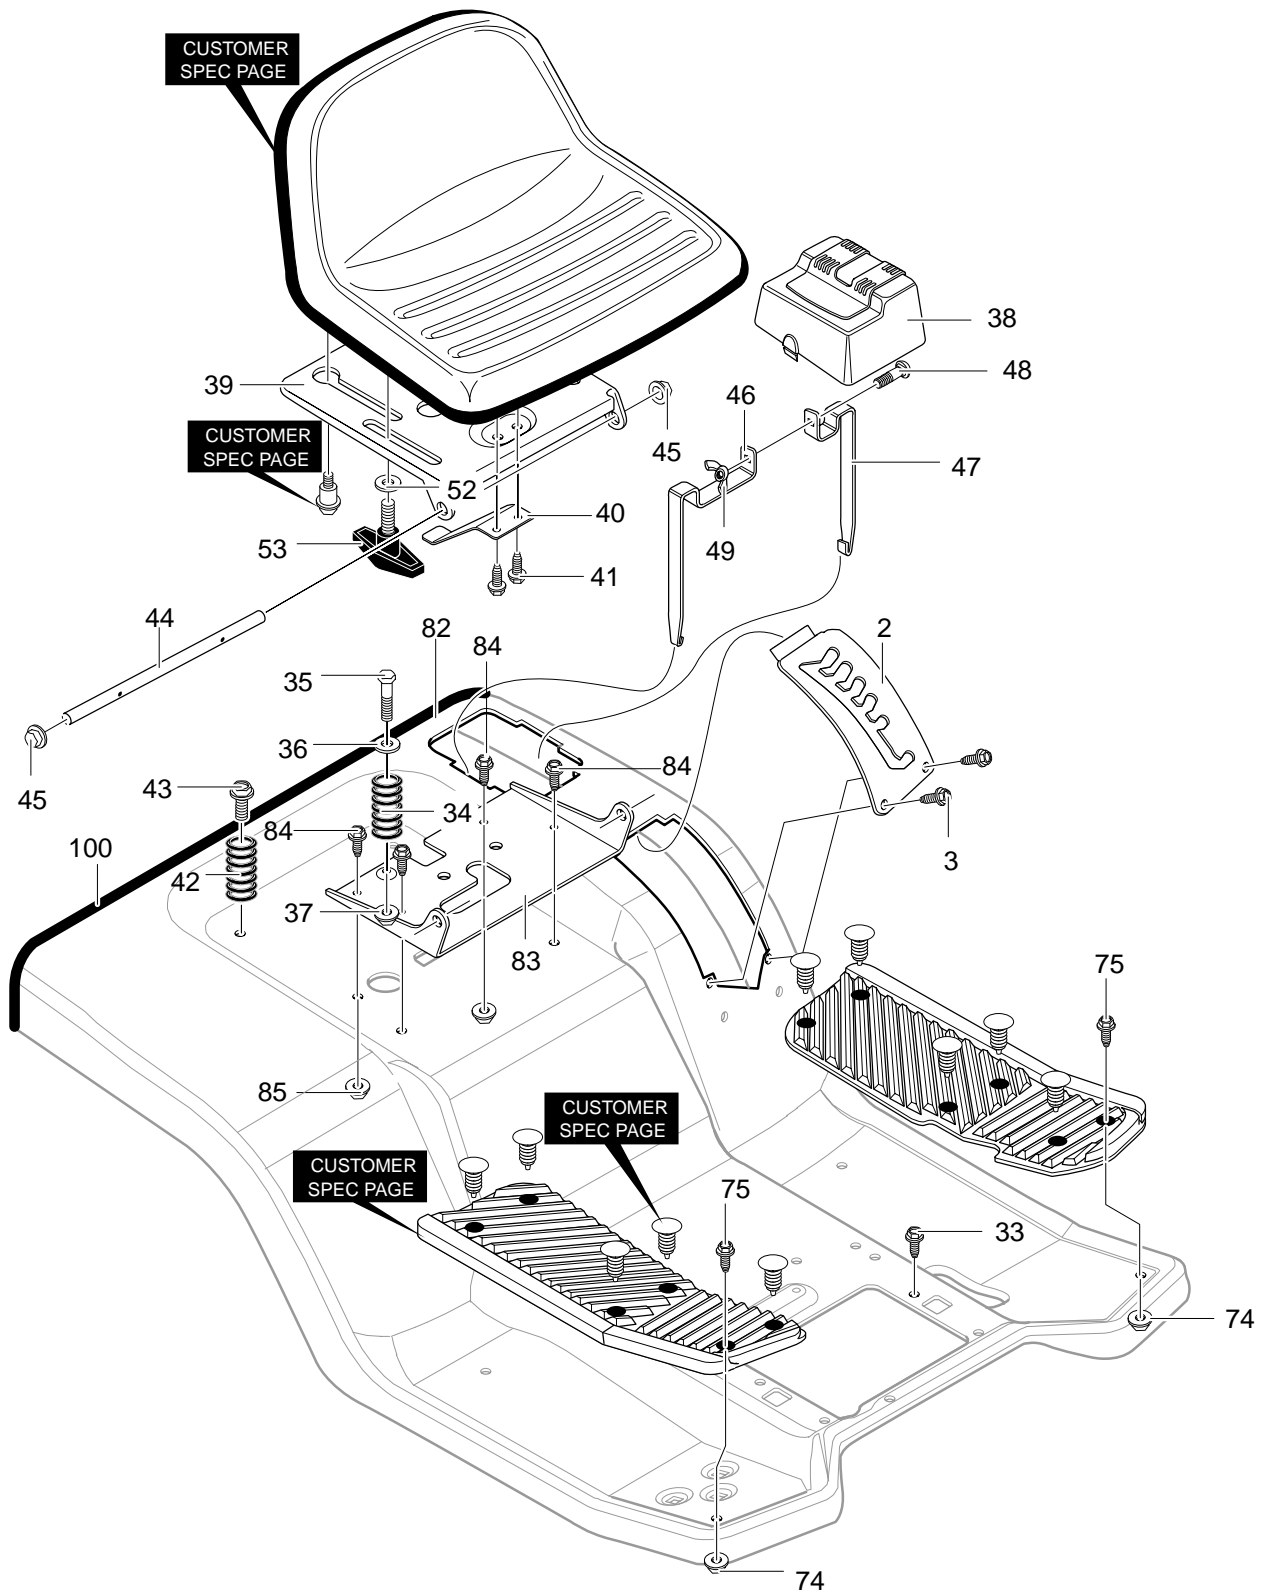

MODEL 40370x50B

REPAIR PARTS REAR CHASSIS ASSEMBLY

Key No.	Description	Part No.	Key No.	Description	Part No.
2	Plate, Lift Detent	95190-821	45	Nut, Push Cap	711627
3	Screw, #12x.50	711741	46	Battery Bracket, LH	95393-821
33	Screw, 5/16-18x.75	711606	47	Battery Bracket, RH	95394-821
34	Spring, Compression	710136-821	48	Bolt, Carriage 1/4-20x.63	711680
35	Shoulder Bolt 1/4-20	711610	49	Nut, Wing 1/4-20	711636
36	Zinc Washer Cup	95293	52	Washer, Flat	711644
37	Nut, 1/4-20 Centerlock	302635	53	Bolt, Wing 5/16-18x.50	711747
38	Cover, Battery	94200	74	Nut, 5/16-18	710026
39	Support, Seat	94154-860	75	Bolt, Carriage 5/16-18x.75	711891
40	Spring-Leaf	94057	82	Seat Deck Pedal Hydro	94311-860
41	Screw, 1/4-20x.50	711592	83	Bracket, Pivot Seat	94153-860
42	Spring, Compression	710109-821	84	Screw, 5/16-18x.75	711606
43	Screw, 5/16-18x.75	711606	85	Nut, 5/16-18	711634
44	Hinge Seat Pivot	95294	100	Trim 41.00 Inches	95105