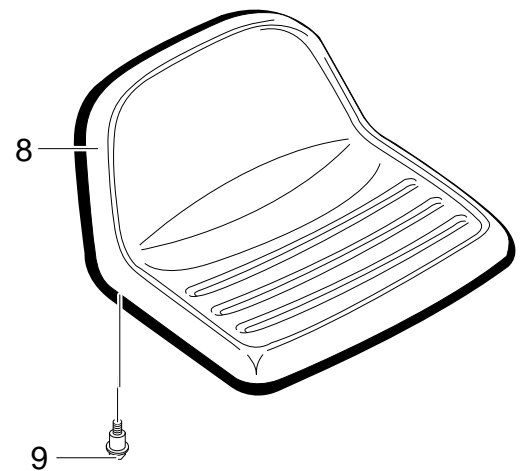

Key No.	Description	Part No.
1	Ignition Key	327350
2	Cover, Pedal Brake/Clutch	94630
3	Steering Wheel	95184
4	Insert, 4-Spoke	711325
5	Footrest Pad RH	95438
6	Footrest Pad LH	95437
7	Ratchet Faastener	311087
8	Seat	95444
9	Shoulder Bolt 5/16-18	711654