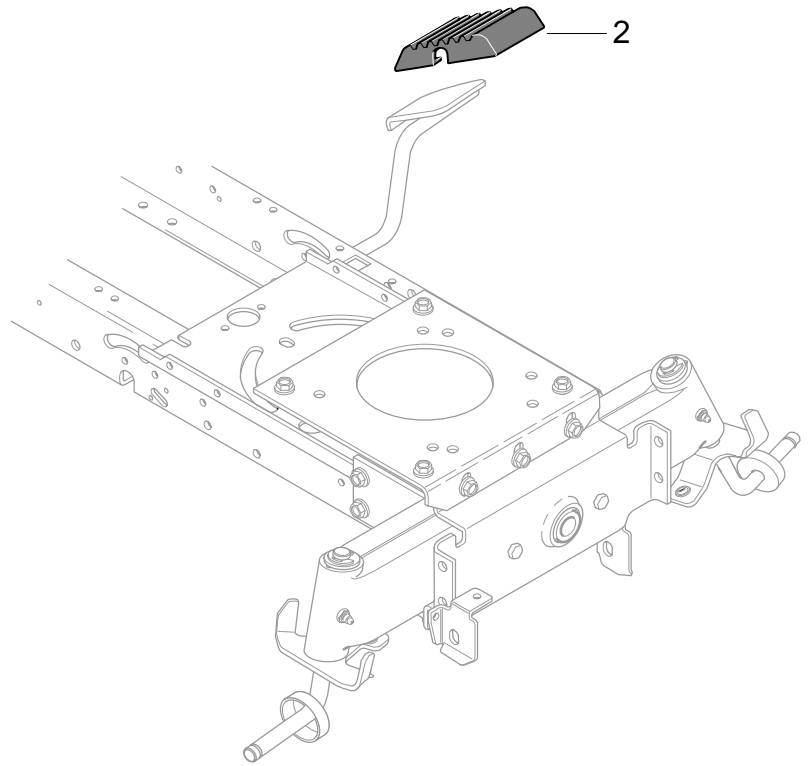

Key No.	Description	Part No.
1	Ignition Key	327350
2	Cover, Pedal Brake/Clutch	94630
3	Steering Wheel	95184
4	Insert, 4-Spoke	711325
5	Footrest Pad RH	95438
6	Footrest Pad LH	95437
7	Ratchet Faastener	311087
8	Seat	95444
9	Shoulder Bolt 5/16-18	711654