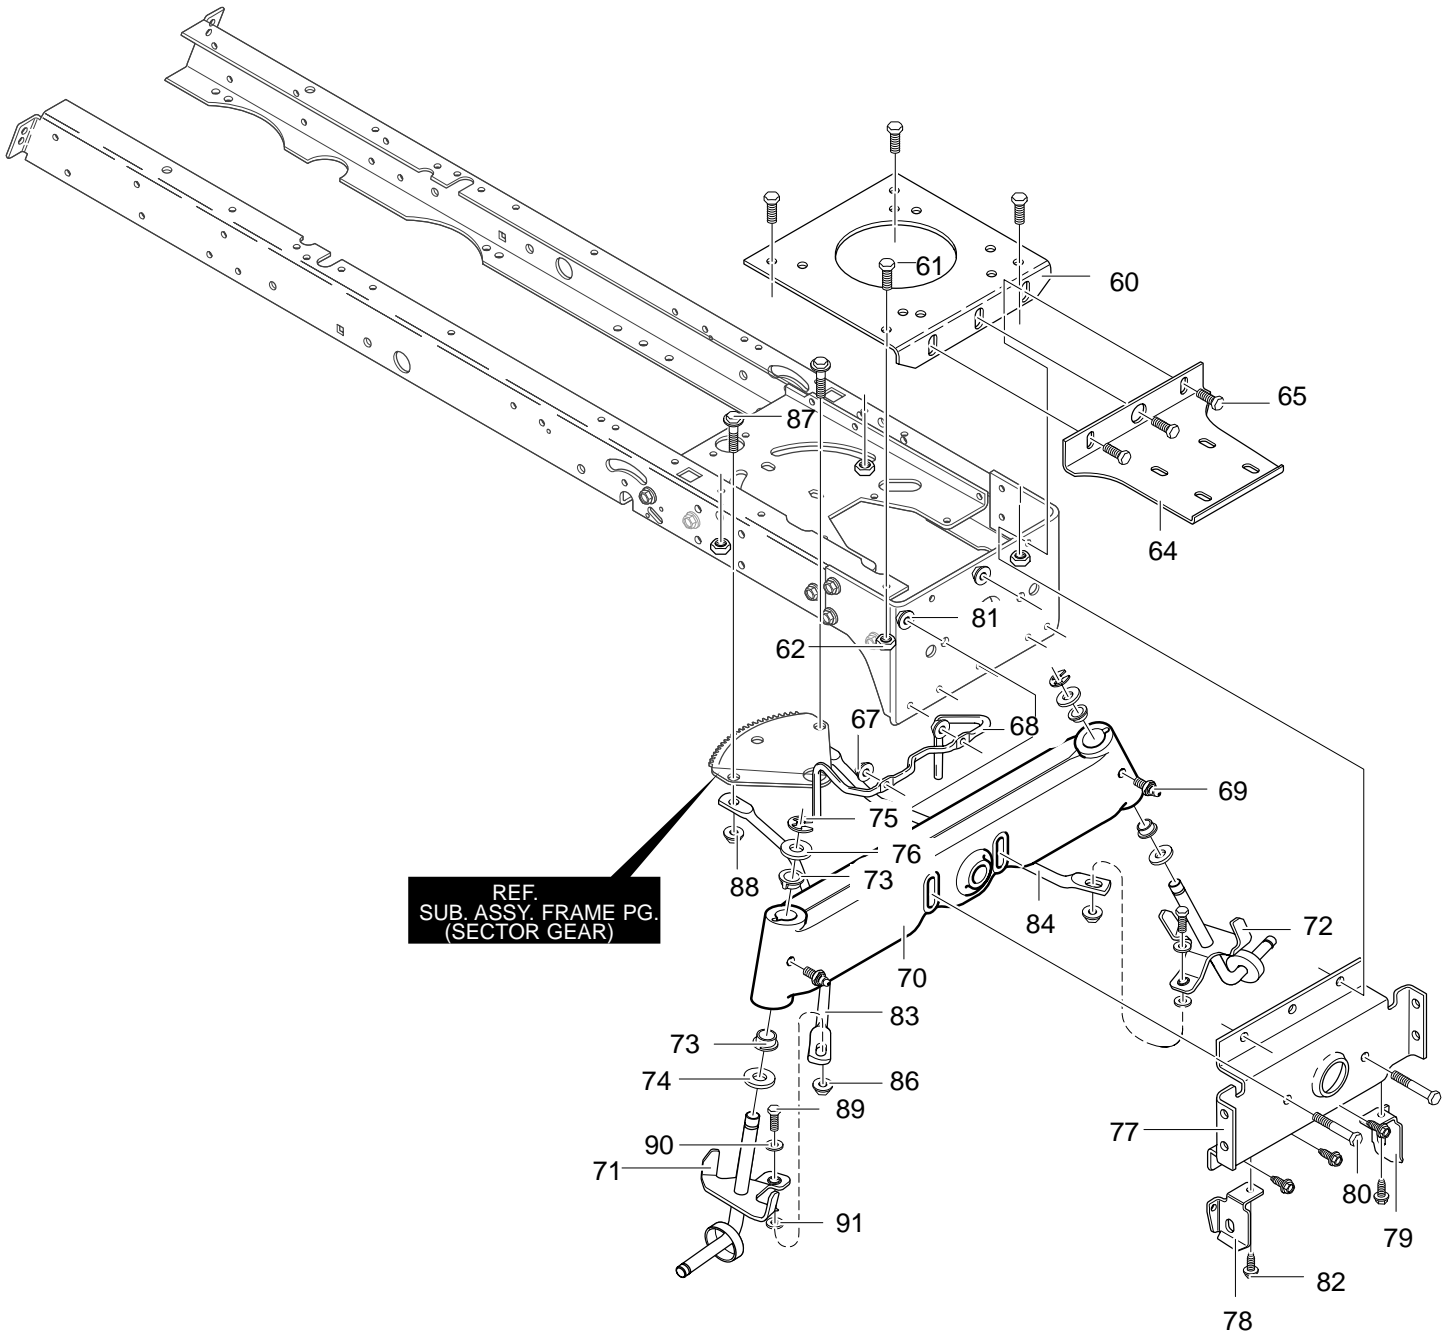

# REPAIR PARTS FRAME ASSEMBLY

Key No.	Description	Part No.	Key No.	Description	Part No.
1	Frame, Rail RH	94564	23	Bracket, Hanger Rear	94013
2	Frame, Rail LH	94565	24	Screw, .312-18x.75	26X249
3	Support, Seat RH	94634	26	Gear, Sector	94121
4	Support, Seat LH	94633	27	Bearing, Sector Gear	94123
5	Screw, .312-18x.75	26X249	28	Screw, 5/16-18x1.00	001X84
6	Brace, BackPlate RH	94561	29	Nut, 5/16-18	15X113
7	Brace, BackPlate LH	94562	30	Clutch/Brake Pedal	690033
8	Screw, 5.312-18x.75	26X249	31	Screw, .312-18x.75	26X249
9	Bracket, Transaxle	94008	32	Bracket, Suspension Asm.	94285
10	Bracket, T/A RH-VST LH-MS	94234	33	Screw, .312-18x.75	26X249
11	Asm. Idler Mount, Rear	94236	34	Brace, Rail	94566
12	Screw, .312-18x.75	26X249	35	Screw, .312-18x.75	26X249
13	Assy., Idler Mount, Front	94237	36	Zinc Screw Guide	93349
14	Screw, .312-18x.75	26X249	37	Nut, 5/16-18	015X79
15	Plate, Steering	690551	38	Bracket, Pivot	94015
16	Screw, .312-18x.75	26X249	39	Washer, Flat	845
17	Crank, PTO	690394	40	Bolt, Shoulder 3/8-16	009X53
18	Bracket, Bell Crank	94005	41	Nut, 3/8-16	015X84
19	Screw, .312-18x.75	26X249	43	Bracket, Seat Deck LH	690036
20	Washer, Flat	120395	44	Screw, .312-18x.75	26x249
21	Bracket, Seat Deck RH	690035	45	Nut, .32-18 Flangelock	015x79