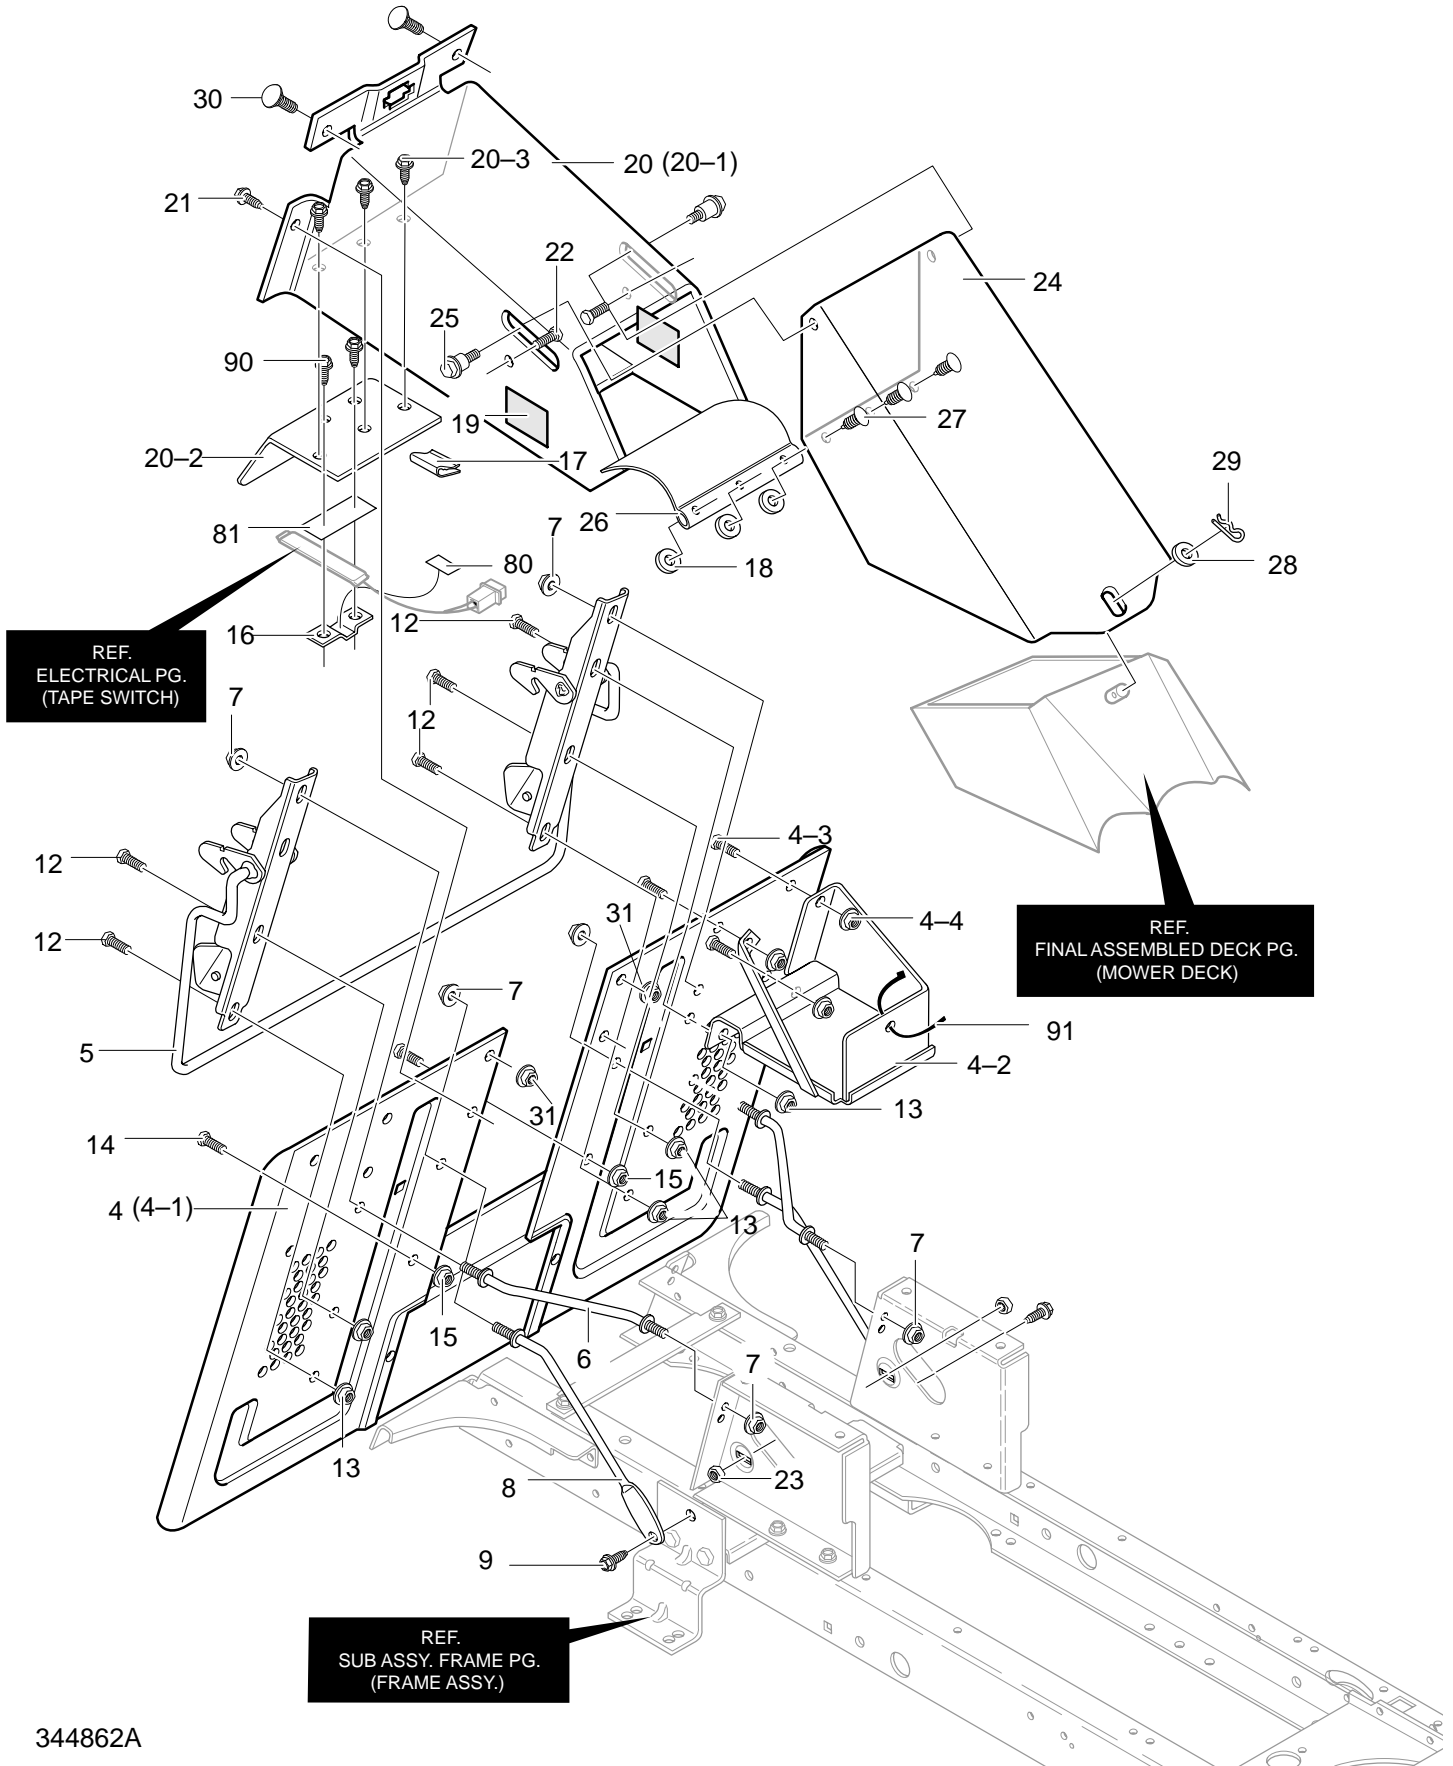

MODEL 40370x50B

REPAIR PARTS REAR CHASSIS ASSEMBLY

MODEL 40370x50B

REPAIR PARTS REAR CHASSIS ASSEMBLY

Key No.	Description	Part No.	Key No.	Description	Part No.
4	Assy., Back Plate/Battery	343678-821	20-1	Chute Weld Asm. Upper	94350
4-1	Assy. Back Plate Flat	95162	20-2	Shield, Transaxle	95367
4-2	Battery Tray Assembly	94563	20-3	Screw, 1/4-20x.63	711642
4-3	Screw, 5/16-18x.50	180073	21	Screw, 5/16-18x.75	711606
4-4	Nut, 5/16-18 Hexwdfllk Whiz	45174	22	Bolt, Carriage 5/16-18x.75	340720
5	Weldment-Latch Lever	95359-821	23	Nut, 5/16-18	710026
6	Rod, Brace	690097	24	Middle Chute Assembly	94296-821
7	Nut, 3/8-16 Hwdfl Whiz-lock	711906	25	Shoulder Bolt	710440
8	Rod, Brace	94231	26	Flap, Chute	94264
9	Screw, 5/16-18x.75	711606	27	Fastener, Ratchet	309235
12	Screw, 5/16-18x.75	9357	28	Flatwasher	711617
13	Nut, 5/16-18 Hexwdfllk Whiz	710026	29	Pin, Hair	711682
14	Screw, 5/16-18x.75	711606	30	Bolt, Carriage 5/16-18x.75	340720
15	Nut, 5/16-18 Hexwdfllk Whiz	710026	31	Nut, 5/16-18	710026
16	Bracket, Flex Switch Mounting	690245	80	Tape, Double Sided Foam 3/4"	712009
17	Wire Clip, Adhesive	55939	81	Tape, Double Sided Foam 3/4"	712009
18	Flatwasher	711666	90	Screw, 1/4-20x.63	711642
19	Pad, Adhesive	318197	91	Cable Tie	57444
20	Asm., T/A Shield & Upper Chute	690102-821