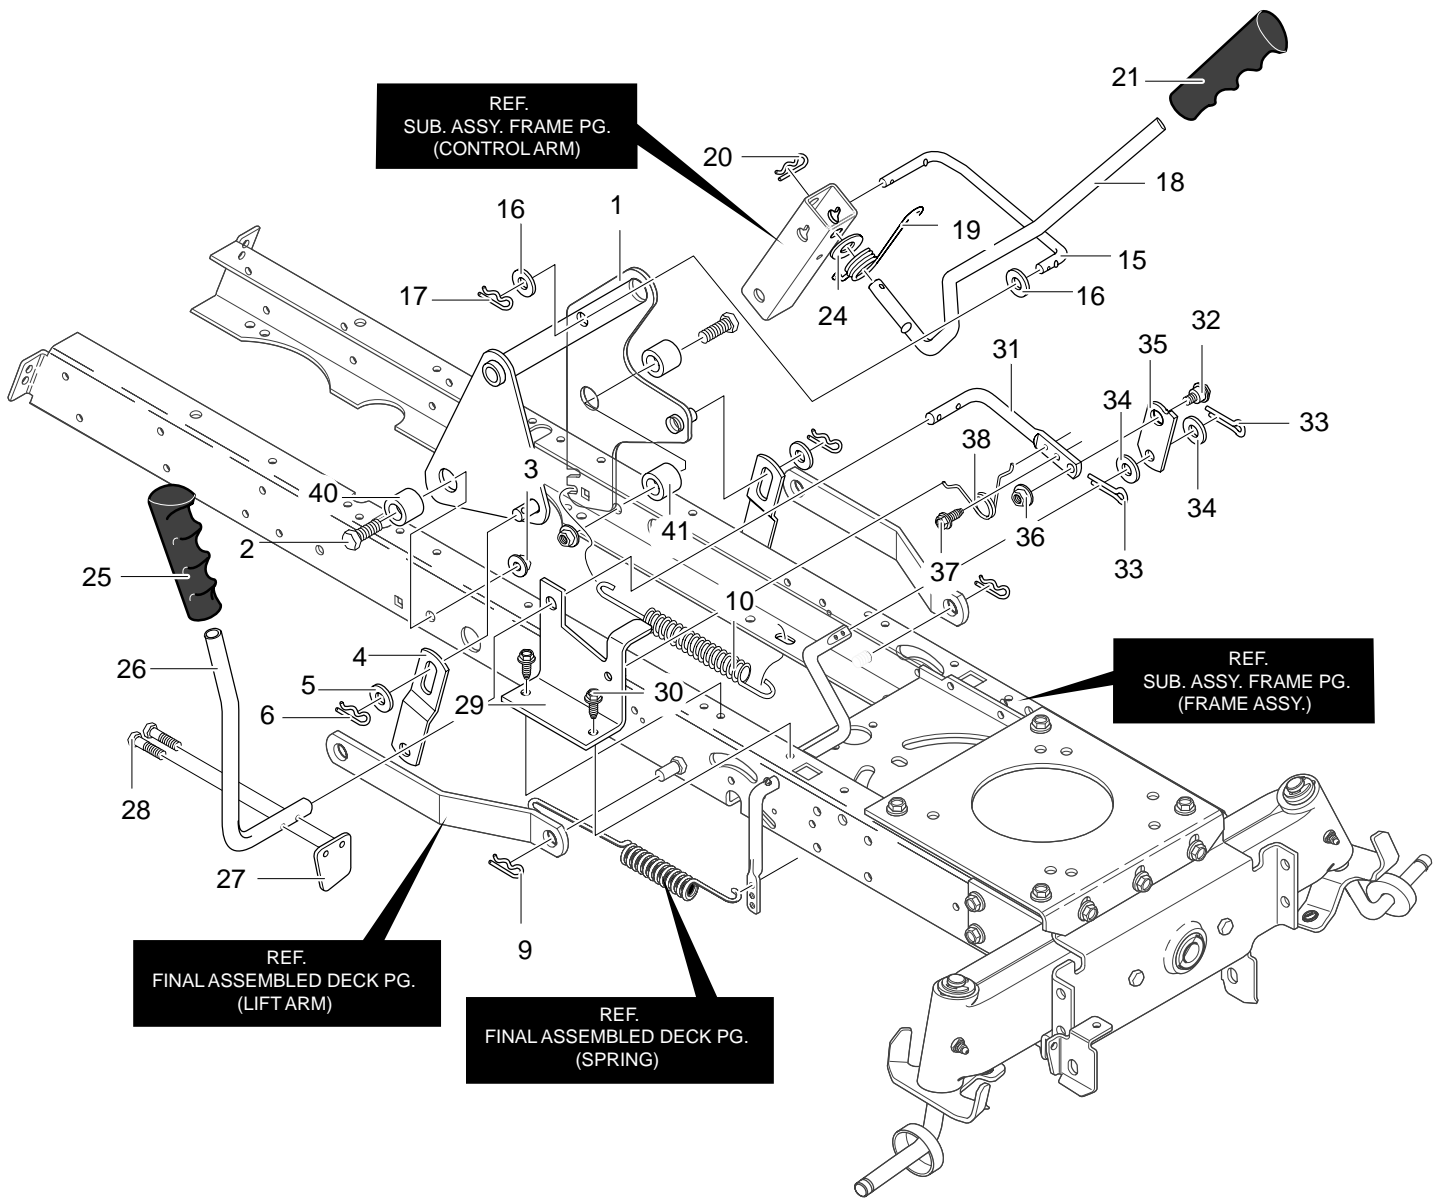

MODEL 40370x50B

REPAIR PARTS MOWER SUSPENSION ASSEMBLY

Key No.	Description	Part No.	Key No.	Description	Part No.
1	Assembly, Lift Arm	95233-821	25	Grip	94505
2	Screw, 1/2-13x1.50	711917	26	PTO Handle	690126
3	Nut, 1/2-13 Lock	711918	27	Paddle, Switch	95284
4	Bracket, Lift Link	94262-821	28	Screw, Thread Form	711621
5	Washer, Flat	711617	29	Bracket, PTO	94018-821
6	Hair Pin	711676	30	Screw, 5/16-18x.50	780055
9	Hair Pin	711676	31	Lever, PTO	95283
10	Spring, Extension	710235	32	Bolt, Shoulder 3/8-16	711613
15	Link-Lift Handle	711981	33	Hair Pin	711659
16	Washer, Flat	711617	34	Washer, Flat	711615
17	Hair Pin	711676	35	Link PTO	95282
18	Handle, Lift	690532	36	Nut, 3/8-16	711622
19	Torsion Spring	710111	37	Screw 5/16-18x.75	711606
20	Hair Pin	711676	38	Torsion Spring	710141
21	Grip, Lift	94506	40	Spacer	94309
24	Washer, Flat	711616	41	Spacer, Sleeve	56150