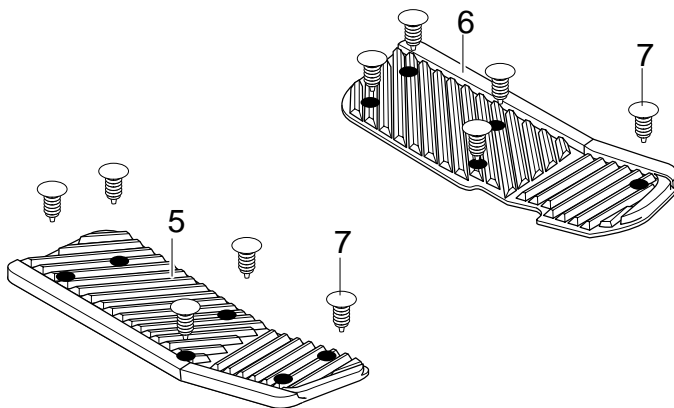

Key No.	Description	Part No.
1	Ignition Key	327350
2	Cover, Pedal Brake/Clutch	94630
3	Steering Wheel	95184
4	Insert, 4-Spoke	711325
5	Footrest Pad RH	95438
6	Footrest Pad LH	95437
7	Ratchet Faastener	311087
8	Seat	95444
9	Shoulder Bolt 5/16-18	711654