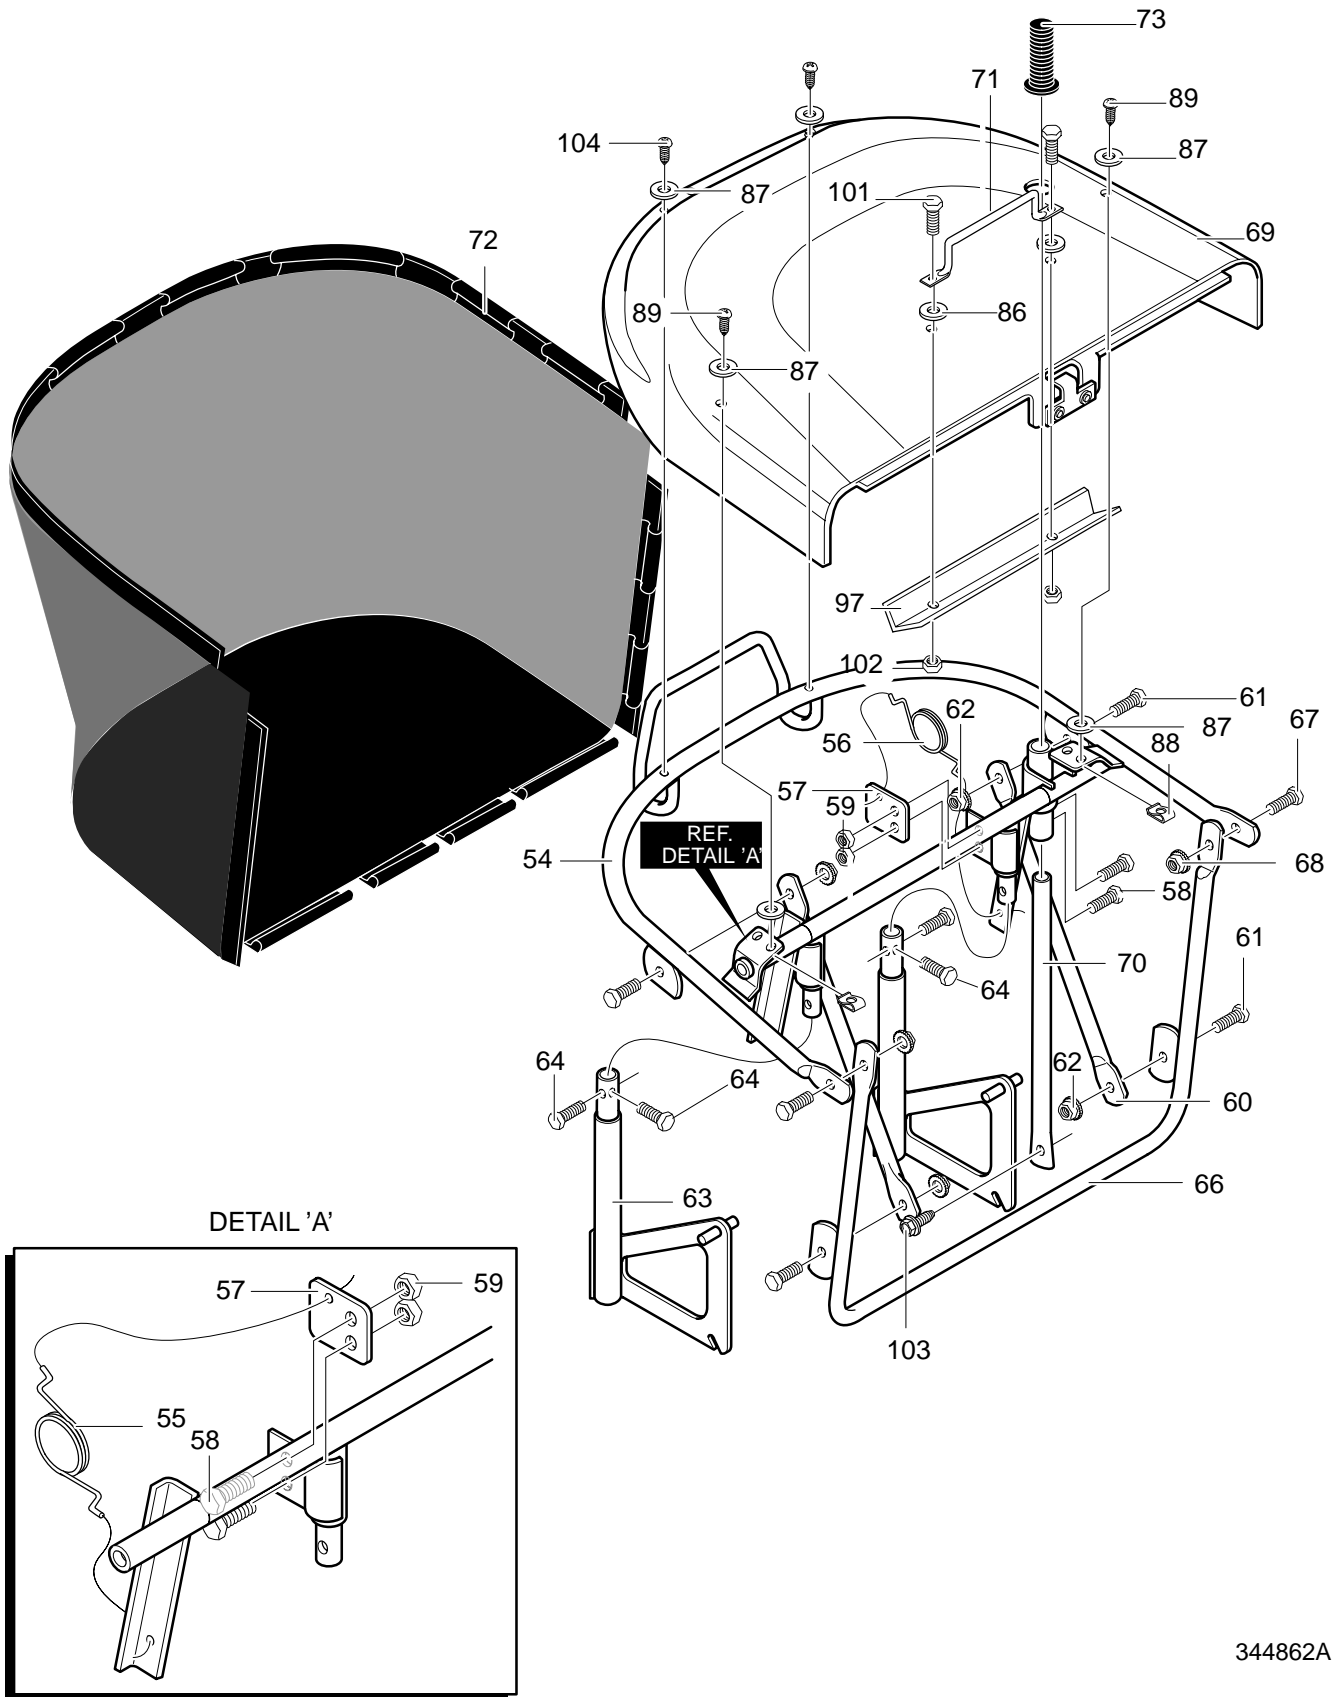

MODEL 40370x50B

REPAIR PARTS GRASS BAGGER ASSEMBLY

Key No.	Description	Part No.	Key No.	Description	Part No.
54	Asm. Weld Upper Frame	690044-821	69	Top Collector Assembly	94908-860
55	Spring, Torsion RH	690003	70	Handle, Dump Collector	690019
56	Spring, Torsion LH	690004	71	Handle, Reba Collector	690506-821
57	Bracket, Spring Collector	95339-821	72	Reba Collector Bag	95389
58	Screw, 1/4-20x.50	313686	73	Rubber Grip	94854
59	Nut, 1/4-20	73826	86	Washer	712129
60	Brace, Frame Collector	94850-821	87	Washer	711921
61	Screw, 1/4-20x.62	711909	88	Nut, 1/4-20 Tinnerman	578107
62	Nut, 1/4-20	711632	89	Screw, 1/4-20x.63	711674
63	Weld Asm. Support Collector	95343-821	97	Brace, Bagger	690010-821
64	Screw, 1/4-20x1.50	711653	101	Screw, 1/4-20x1.50	712068
66	Weld Asm. Front Frame Collect	95349-821	102	Nut, 1/4-20	711632
67	Screw, 1/4-20x.62	711909	103	Screw, #12x.50	711741
68	Nut, 1/4-20	711632	104	Screw, #12x.50	711741