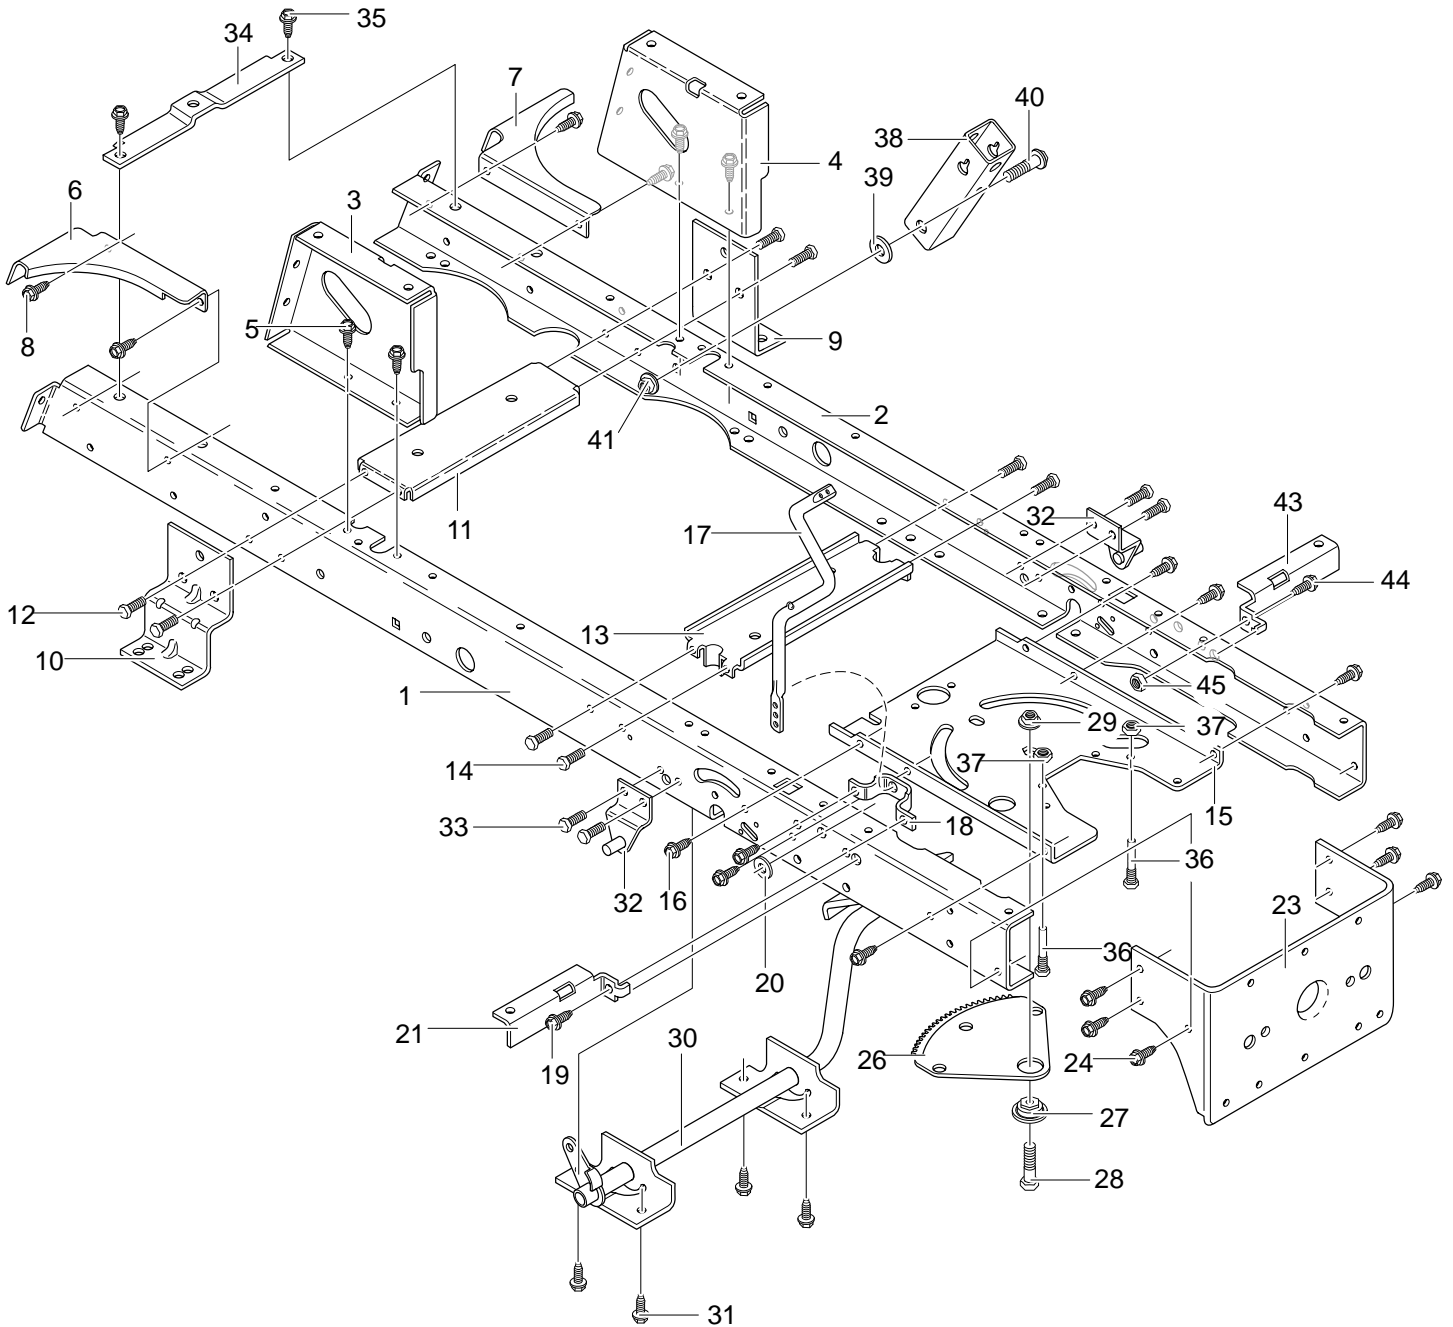

MODEL 40370x50B

REPAIR PARTS FRAME ASSEMBLY

343741A

MODEL 40370x50B

REPAIR PARTS FRAME ASSEMBLY

Key No.	Description	Part No.	Key No.	Description	Part No.
1	Frame, Rail RH	94564	23	Bracket, Hanger Rear	94013
2	Frame, Rail LH	94565	24	Screw, .312-18x.75	26X249
3	Support, Seat RH	94634	26	Gear, Sector	94121
4	Support, Seat LH	94633	27	Bearing, Sector Gear	94123
5	Screw, .312-18x.75	26X249	28	Screw, 5/16-18x1.00	001X84
6	Brace, BackPlate RH	94561	29	Nut, 5/16-18	15X113
7	Brace, BackPlate LH	94562	30	Clutch/Brake Pedal	690033
8	Screw, 5.312-18x.75	26X249	31	Screw, .312-18x.75	26X249
9	Bracket, Transaxle	94008	32	Bracket, Suspension Asm.	94285
10	Bracket, T/A RH-VST LH-MS	94234	33	Screw, .312-18x.75	26X249
11	Asm. Idler Mount, Rear	94236	34	Brace, Rail	94566
12	Screw, .312-18x.75	26X249	35	Screw, .312-18x.75	26X249
13	Assy., Idler Mount, Front	94237	36	Zinc Screw Guide	93349
14	Screw, .312-18x.75	26X249	37	Nut, 5/16-18	015X79
15	Plate, Steering	690551	38	Bracket, Pivot	94015
16	Screw, .312-18x.75	26X249	39	Washer, Flat	845
17	Crank, PTO	690394	40	Bolt, Shoulder 3/8-16	009X53
18	Bracket, Bell Crank	94005	41	Nut, 3/8-16	015X84
19	Screw, .312-18x.75	26X249	43	Bracket, Seat Deck LH	690036
20	Washer, Flat	120395	44	Screw, .312-18x.75	26x249
21	Bracket, Seat Deck RH	690035	45	Nut, .32-18 Flangelock	015x79