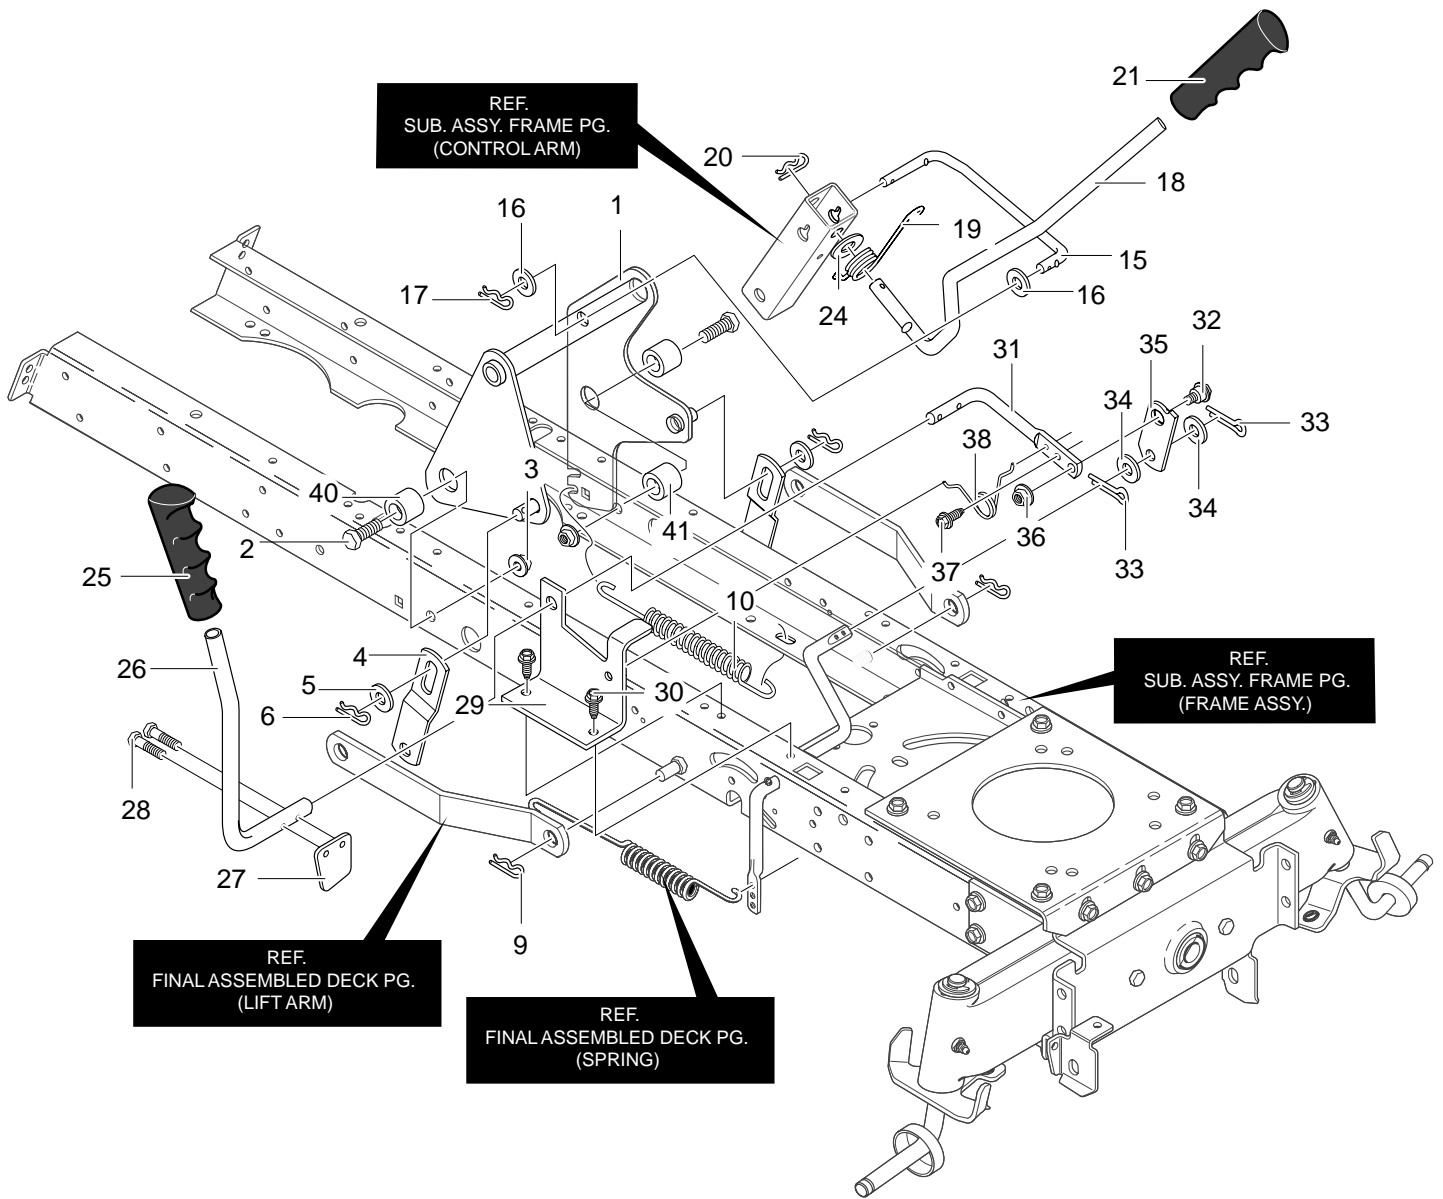

CODE144S

FACTORY NO. 40316x11B MOWER SUSPENSION ASSEMBLY

CODE144S

**FACTORY NO. 40316x11B
MOWER SUSPENSION ASSEMBLY**

Key No.	Description	Part No.	Key No.	Description	Part No.
1	Assembly, Lift Arm	MU95233-853	25	Grip	MU94496
2	Screw, 1/2-13x1.50	MU711917	26	PTO Handle	MU712035
3	Nut, 1/2-13 Lock	MU711918	27	Paddle, Switch	MU95284
4	Bracket, Lift Link	MU94262-853	28	Screw, Thread Form	MU711621
5	Washer, Flat	MU711617	29	Bracket, PTO	MU94018-853
6	Hair Pin	MU711676	30	Screw, 5/16-18x.50	MU780055
9	Hair Pin	MU711676	31	Lever, PTO	MU95283
10	Spring, Extension	MU710235	32	Bolt, Shoulder 3/8-16	MU711613
15	Link-Lift Handle	MU711981	33	Hair Pin	MU711659
16	Washer, Flat	MU711617	34	Washer, Flat	MU711615
17	Hair Pin	MU711676	35	Link PTO	MU95282
18	Handle, Lift	MU690532	36	Nut, 3/8-16	MU711622
19	Torsion Spring	MU710111	37	Screw 5/16-18x.75	MU711606
20	Hair Pin	MU711676	38	Torsion Spring	MU710141
21	Grip, Lift	MU94497	40	Spacer	MU94309
24	Washer, Flat	MU711616	41	Spacer, Sleeve	MU56150