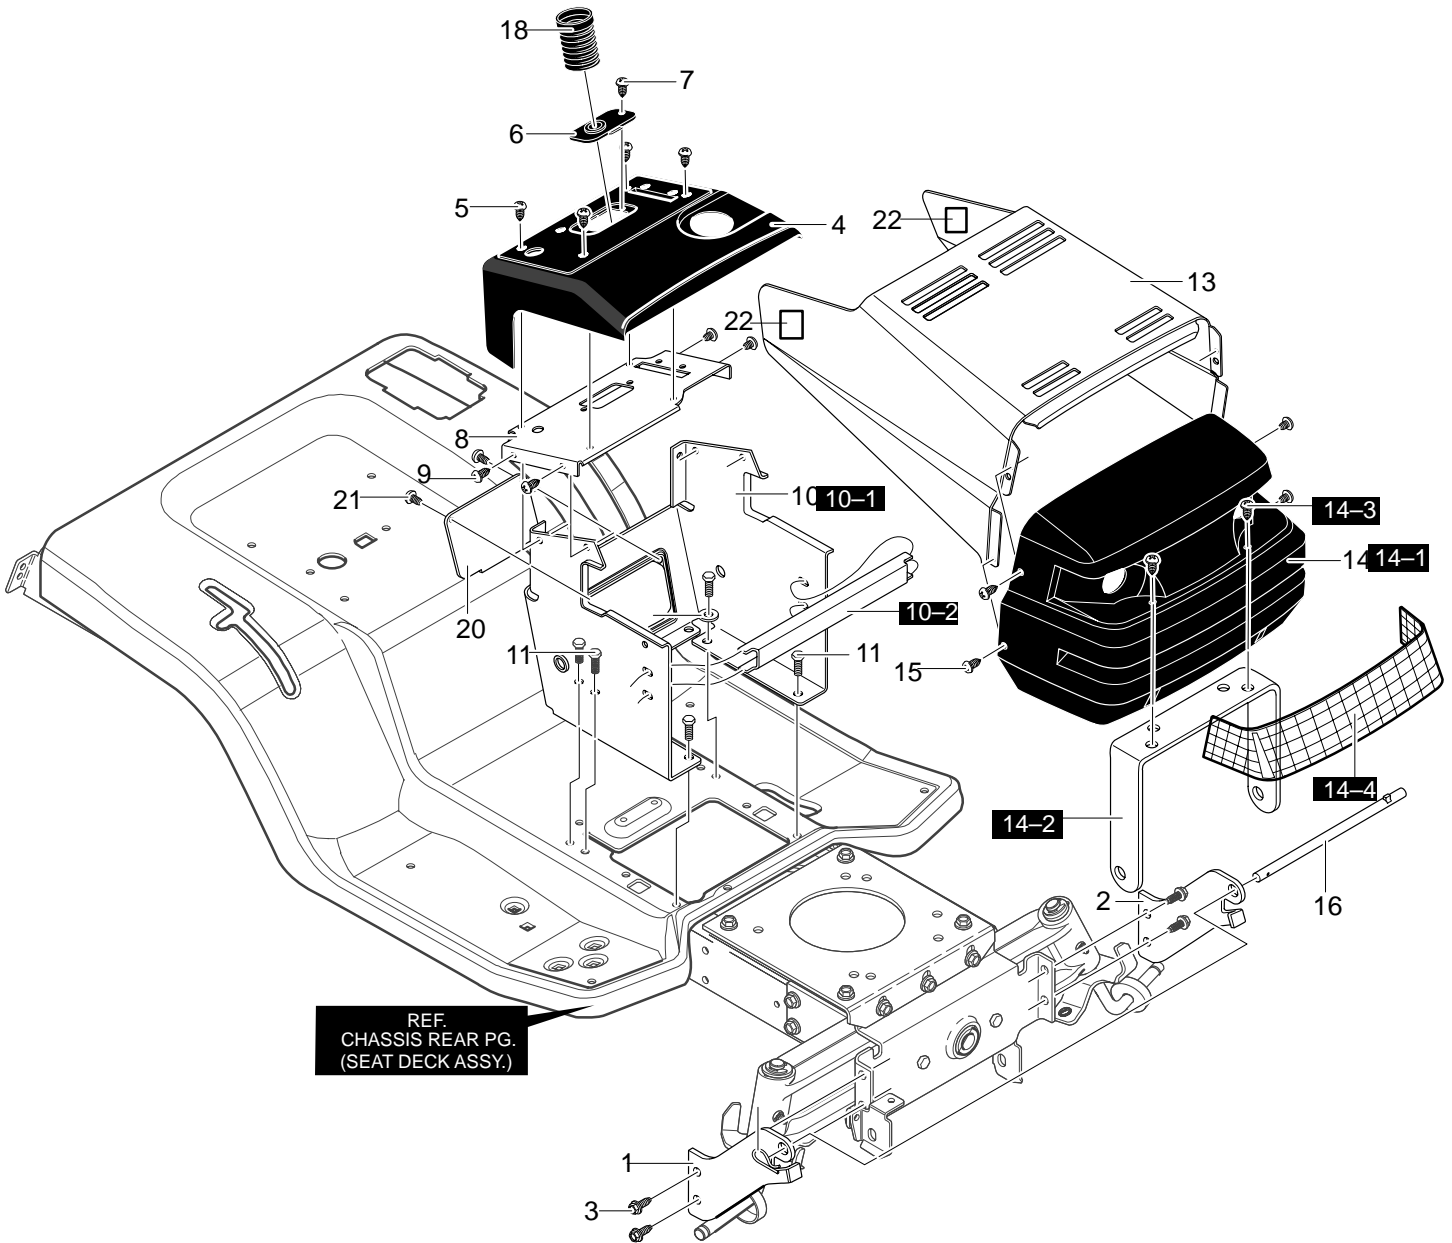

CODE144S

FACTORY NO. 40316x11B
CHASSIS & HOOD ASSEMBLY

CODE144S

FACTORY NO. 40316x11B CHASSIS & HOOD ASSEMBLY

Key No.	Description	Part No.	Key No.	Description	Part No.
1	Bracket, Grille RH	MU690543-853	14	Grille Assy.	MU92350
2	Bracket, Grille LH	MU690544-853	15	Screw	MU711629
3	Screw, 5/16-18x.75	MU711606	16	Rod, Hood Pivot	MU690093
4	Dash	MU94842	17	Hair Pin	MU711676
5	Screw, 10-24x.500	MU711629	18	Bellows, Steering	MU054789
6	Bearing, for Dash	MU94214	19	Washer, Bel	MU712063
7	Screw, 1/4-14x.75	MU711762	20	Panel, Access	MU95366-848
8	Dash Panel Plate	MU94211-853	21	Screw 10-24x.500	MU710196
9	Screw, 10-24x.500	MU711629	22	Adhesive Pad	MU318197
10	Asm., Lwr Console Suppt	MU690104-848		Decal, Hayters 13/40 RH	MU712182
11	Screw, 5/16-18x.75	MU711606		Decal, Hayters 13/40 LH	MU712181
13	Hood	MU94972-848	—	Instruction Book & Parts List	F-000769J