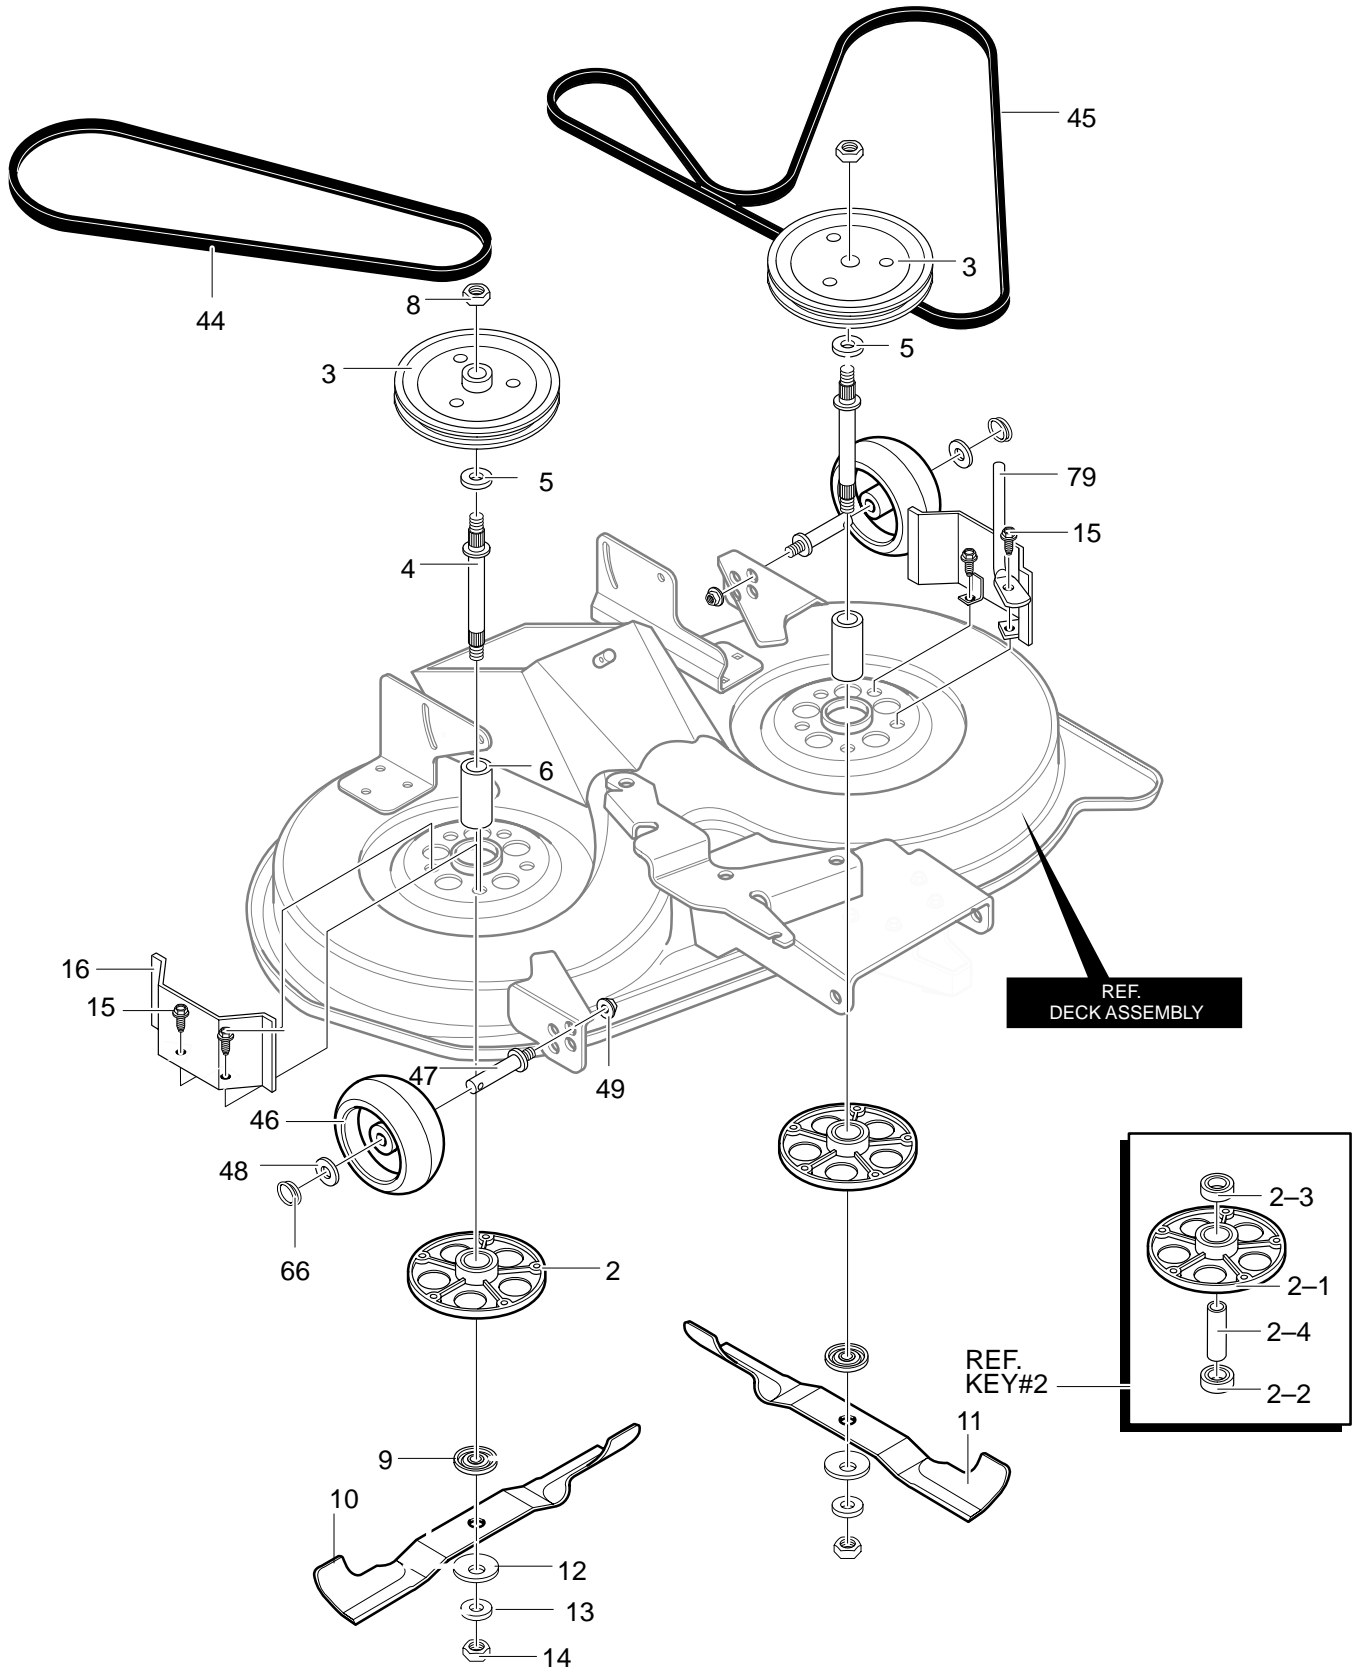

CODE144S**FACTORY NO. 40316x11B
MOWER SUSPENSION ASSEMBLY**

Key No.	Description	Part No.	Key No.	Description	Part No.
1	Assembly, Lift Arm	MU95233-853	25	Grip	MU94496
2	Screw, 1/2-13x1.50	MU711917	26	PTO Handle	MU712035
3	Nut, 1/2-13 Lock	MU711918	27	Paddle, Switch	MU95284
4	Bracket, Lift Link	MU94262-853	28	Screw, Thread Form	MU711621
5	Washer, Flat	MU711617	29	Bracket, PTO	MU94018-853
6	Hair Pin	MU711676	30	Screw, 5/16-18x.50	MU780055
9	Hair Pin	MU711676	31	Lever, PTO	MU95283
10	Spring, Extension	MU710235	32	Bolt, Shoulder 3/8-16	MU711613
15	Link-Lift Handle	MU711981	33	Hair Pin	MU711659
16	Washer, Flat	MU711617	34	Washer, Flat	MU711615
17	Hair Pin	MU711676	35	Link PTO	MU95282
18	Handle, Lift	MU690532	36	Nut, 3/8-16	MU711622
19	Torsion Spring	MU710111	37	Screw 5/16-18x.75	MU711606
20	Hair Pin	MU711676	38	Torsion Spring	MU710141
21	Grip, Lift	MU94497	40	Spacer	MU94309
24	Washer, Flat	MU711616	41	Spacer, Sleeve	MU56150

CODE144S

FACTORY NO. 40316x11B
DECK ASSEMBLY

CODE144S

FACTORY NO. 40316x11B DECK ASSEMBLY

Key No.	Description	Part No.	Key No.	Description	Part No.
2	Assembly, Jackshaft Housing	MU94305	12	Washer, Bellville	MU17x166
2-1	Housing, Jackshaft	MU94282	13	Flatwasher	MU17x165
2-2	Bearing, Lower Jackshaft	MU92282	14	Nut, 9/16-18	MU711910
2-3	Bearing, Upper Jackshaft	MU92281	15	Screw, 3/8-16x1.00	MU711911
2-4	Spacer	MU90904	16	Pulley Cover	MU94288-853
3	Pulley, Deck	MU690020	44	Belt, V 46.5LG	MU710231
4	Jackshaft	MU91922	45	Belt, Deck	MU690071
5	Flatwasher	MU17x165	46	Gauge Wheel	MU92683
6	Spacer	MU91903	47	Shoulder Bolt	MU711746
8	Nut, 9/16-18	MU711910	48	Flatwasher	MU711615
9	Adapter, Deck	MU94207	49	Nut, 3/8-16	MU711622
10	Blade, LH	MU690499	66	Circle Pin	MU711764
11	Blade, RH	MU690500	79	Rod, Belt Guide	MU95280