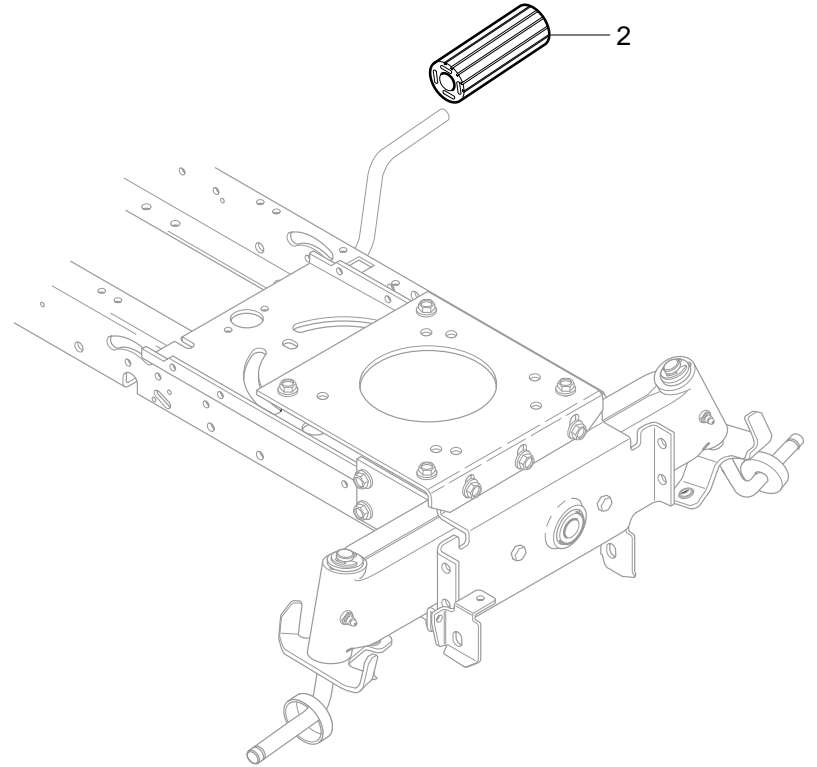

CODE144S

FACTORY NO. 40316x11B
CUSTOMER SPEC

CODE144S

**FACTORY NO. 40316x11B
CUSTOMER SPEC**

Key No.	Description	Part No.
1	Ignition Key	MU327350
2	Cover, Pedal Brake/Clutch	MU21544
3	Steering Wheel	MU95185
4	Insert, 4-Spoke	MU711326
5	Foot Pad RH	MU95409
6	Foot Pad LH	MU95408
7	Ratchet Fastener	MU309325
8	Seat	MU95415
9	Shoulder Bolt 5/16-18	MU711654