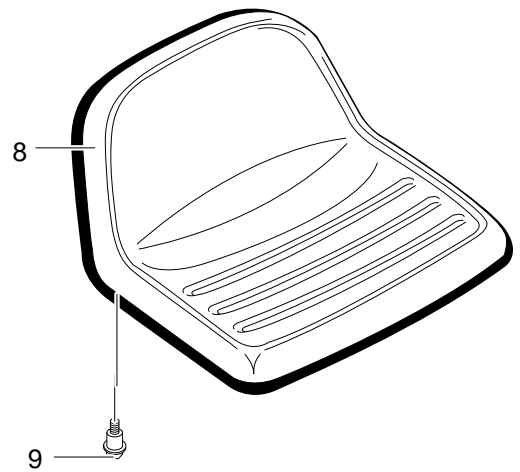

CODE144S

FACTORY NO. 40316x11B
CUSTOMER SPEC

CODE144S

**FACTORY NO. 40316x11B
CUSTOMER SPEC**

Key No.	Description	Part No.
1	Ignition Key	MU327350
2	Cover, Pedal Brake/Clutch	MU21544
3	Steering Wheel	MU95185
4	Insert, 4-Spoke	MU711326
5	Foot Pad RH	MU95409
6	Foot Pad LH	MU95408
7	Ratchet Fastener	MU309325
8	Seat	MU95415
9	Shoulder Bolt 5/16-18	MU711654