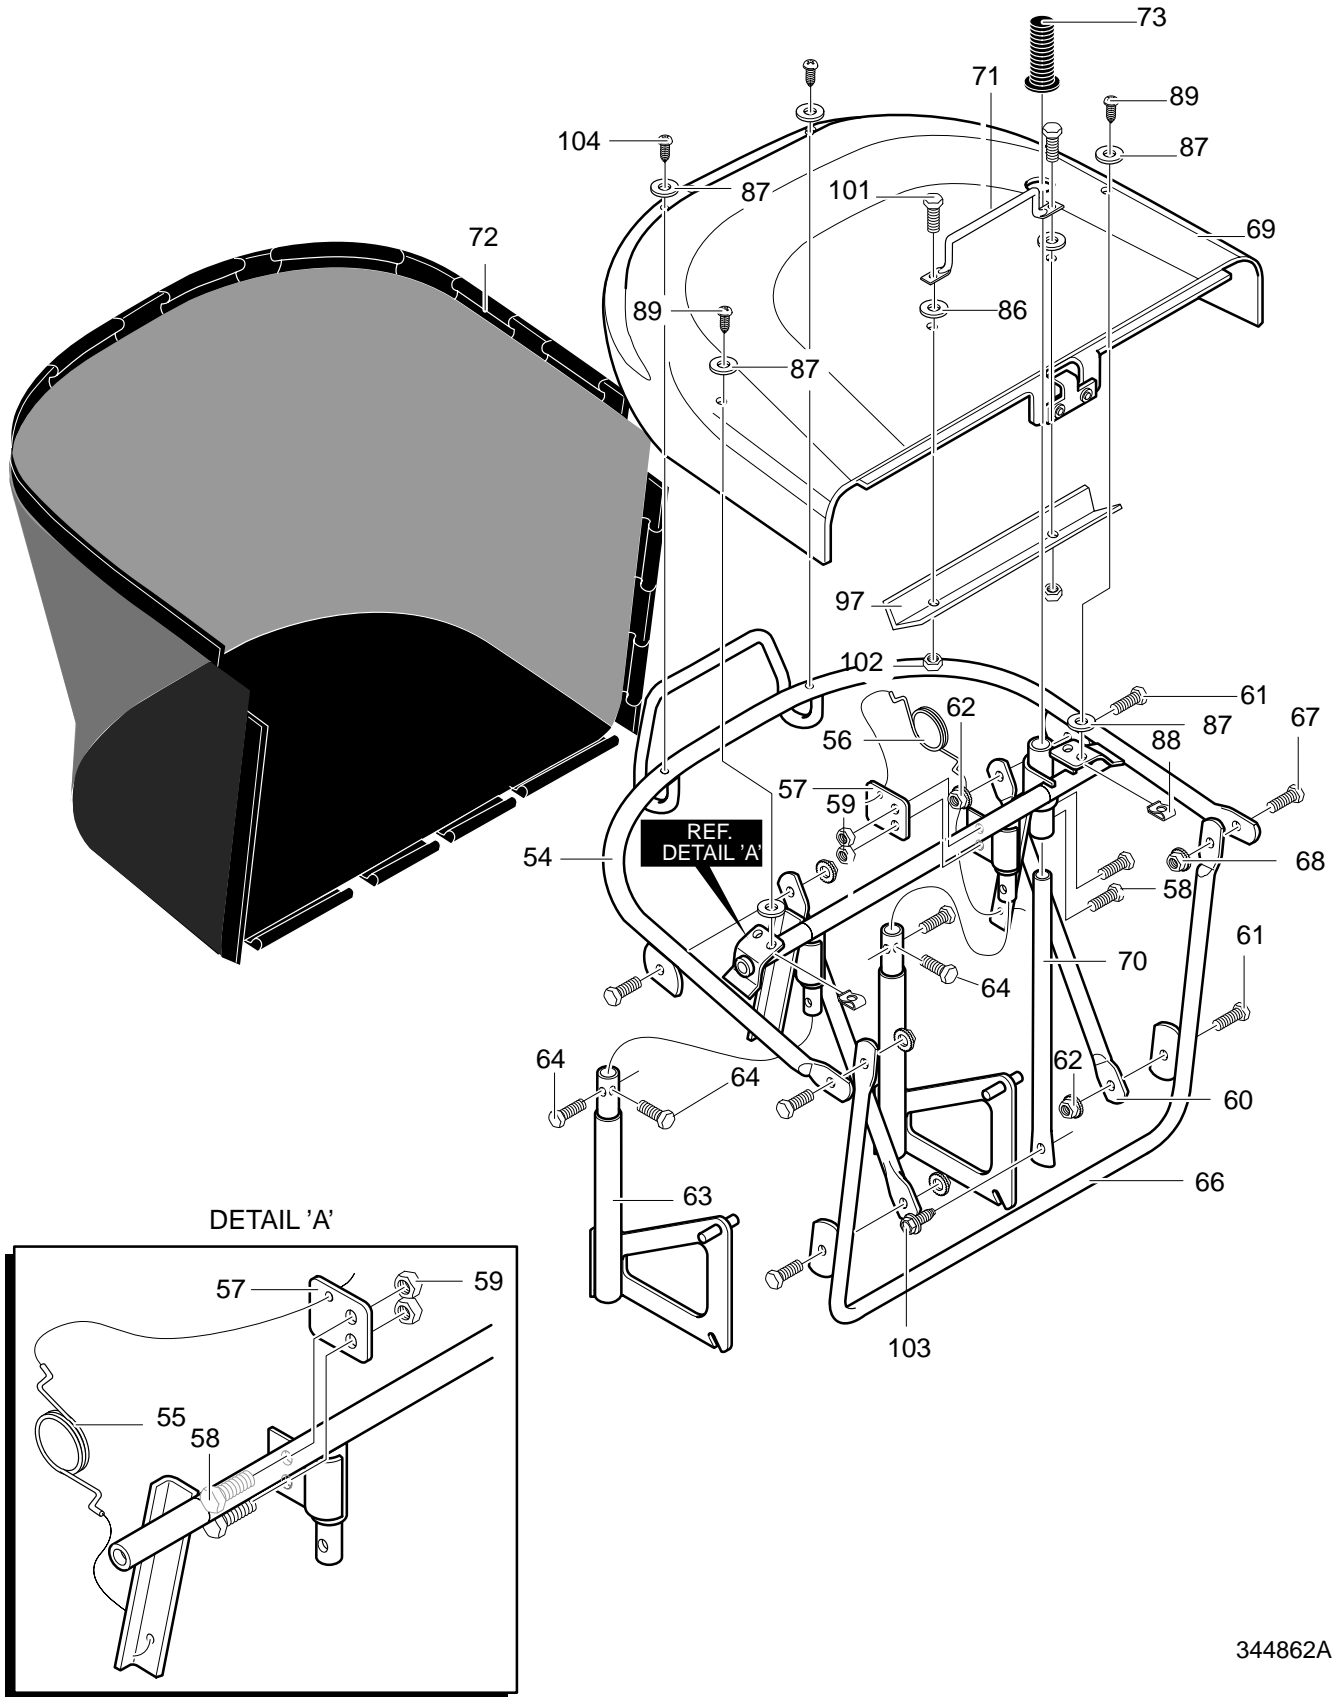

CODE144S

FACTORY NO. 40316x11B
GRASS BAGGER ASSEMBLY

344862A

CODE144S

FACTORY NO. 40316x11B GRASS BAGGER ASSEMBLY

Key No.	Description	Part No.	Key No.	Description	Part No.
54	Asm. Weld Upper Frame	MU690044-853	69	Top Collector Assembly	MU94908-848
55	Spring, Torsion RH	MU690003	70	Handle, Dump Collector	MU690019
56	Spring, Torsion LH	MU690004	71	Handle, Reba Collector	MU690506-853
57	Bracket, Spring Collector	MU95339-853	72	Reba Collector Bag	MU95389
58	Screw, 1/4-20x.50	MU313686	73	Rubber Grip	MU94854
59	Nut, 1/4-20	MU73826	86	Washer	MU712129
60	Brace, Frame Collector	MU94850-853	87	Washer	MU711921
61	Screw, 1/4-20x.62	MU711909	88	Nut, 1/4-20 Tinnerman	MU578107
62	Nut, 1/4-20	MU711632	89	Screw, 1/4-20x.63	MU711674
63	Asm. Support Collector	MU95343-853	97	Brace, Bagger	MU690010-853
64	Screw, 1/4-20x1.50	MU711653	101	Screw, 1/4-20x1.50	MU712068
66	Asm. Front Frame Collect	MU95349-853	102	Nut, 1/4-20	MU711632
67	Screw, 1/4-20x.62	MU711909	103	Screw, #12x.50	MU711741
68	Nut, 1/4-20	MU711632	104	Screw, #12x.50	MU711741