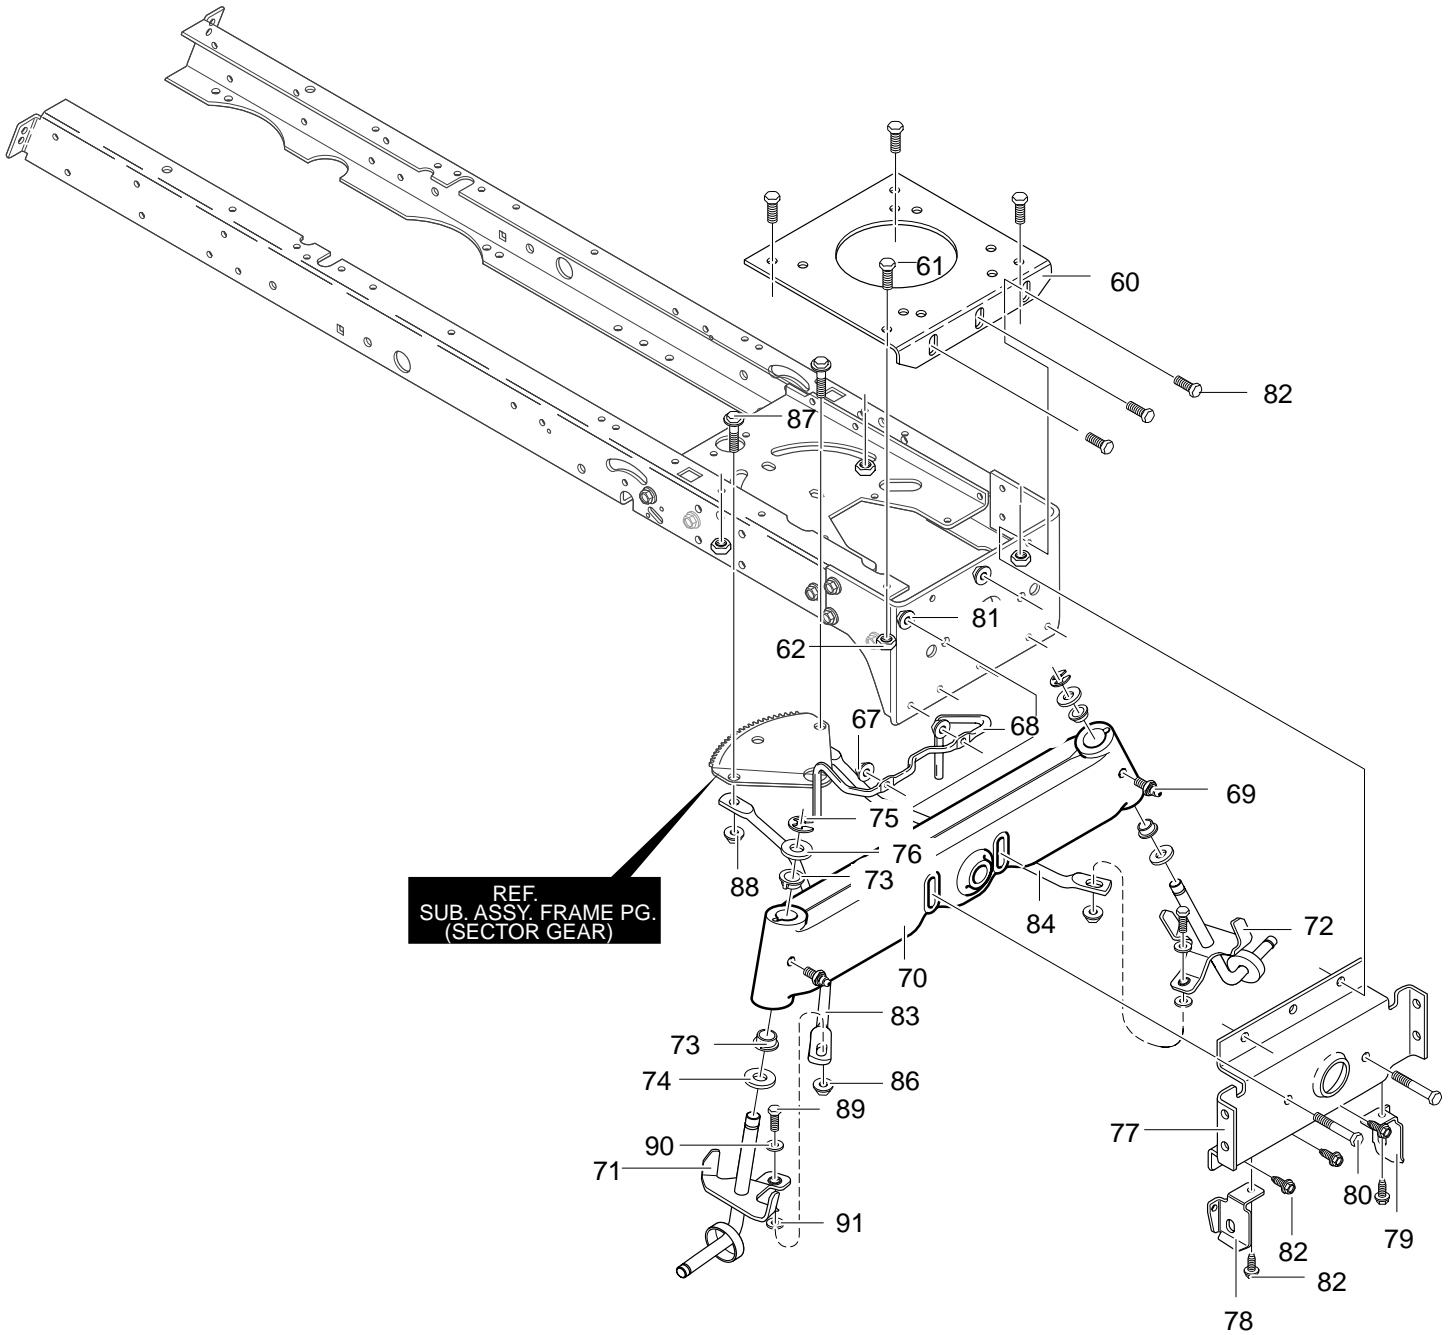

CODE144S

FACTORY NO. 40316x11B
FRAME ASSEMBLY

343736B

CODE144S

FACTORY NO. 40316x11B FRAME ASSEMBLY

Key No.	Description	Part No.	Key No.	Description	Part No.
1	Frame, Rail RH	MU94564	26	Gear, Sector	MU94121
2	Frame, Rail LH	MU94565	27	Bearing, Sector Gear	MU94123
3	Support, Seat RH	MU94634	28	Screw, 5/16-18x1.00	MU001X84
4	Support, Seat LH	MU94633	29	Nut, 5/16-18	MU15X113
5	Screw, .312-18x.75	MU26X249	30	Clutch/Brake Pedal	MU94241
6	Brace, BackPlate RH	MU94561	31	Screw, .312-18x.75	MU26X249
7	Brace, BackPlate LH	MU94562	32	Bracket, Suspension Asm.	MU94285
8	Screw, 5.312-18x.75	MU26X249	33	Screw, .312-18x.75	MU26X249
9	Bracket, T/A RH VST LH MST	MU94234	34	Brace, Rail	MU94566
10	Assy., Shift Brace	MU95396	35	Screw, .312-18x.75	MU26X249
12	Screw, .312-18x.75	MU26X249	36	Zinc Screw Guide	MU93349
13	Assy., Idler Mount, Front	MU94237	37	Nut, 5/16-18	MU015X79
14	Screw, .312-18x.75	MU26X249	38	Bracket, Pivot	MU94015
15	Plate, Steering	MU1001024	39	Washer, Flat	MU845
16	Screw, .312-18x.75	MU26X249	40	Bolt, Shoulder 3/8-16	MU009X53
17	Crank, PTO	MU690394	41	Nut, 3/8-16	MU015X84
18	Bracket, Bell Crank	MU94005	94	Bracket, Seat Deck LH	MU690036
19	Screw, .312-18x.75	MU26X249	95	Bracket, Seat Deck RH	MU690035
20	Washer, Flat	MU120395	96	Screw, .312-18x.75	MU26X249
23	Bracket, Hanger Rear	MU94013	97	Nut, 5/16-18	MU015X79
24	Screw, .312-18x.75	MU26X249	100	Nut, 5/16-18	MU015X88