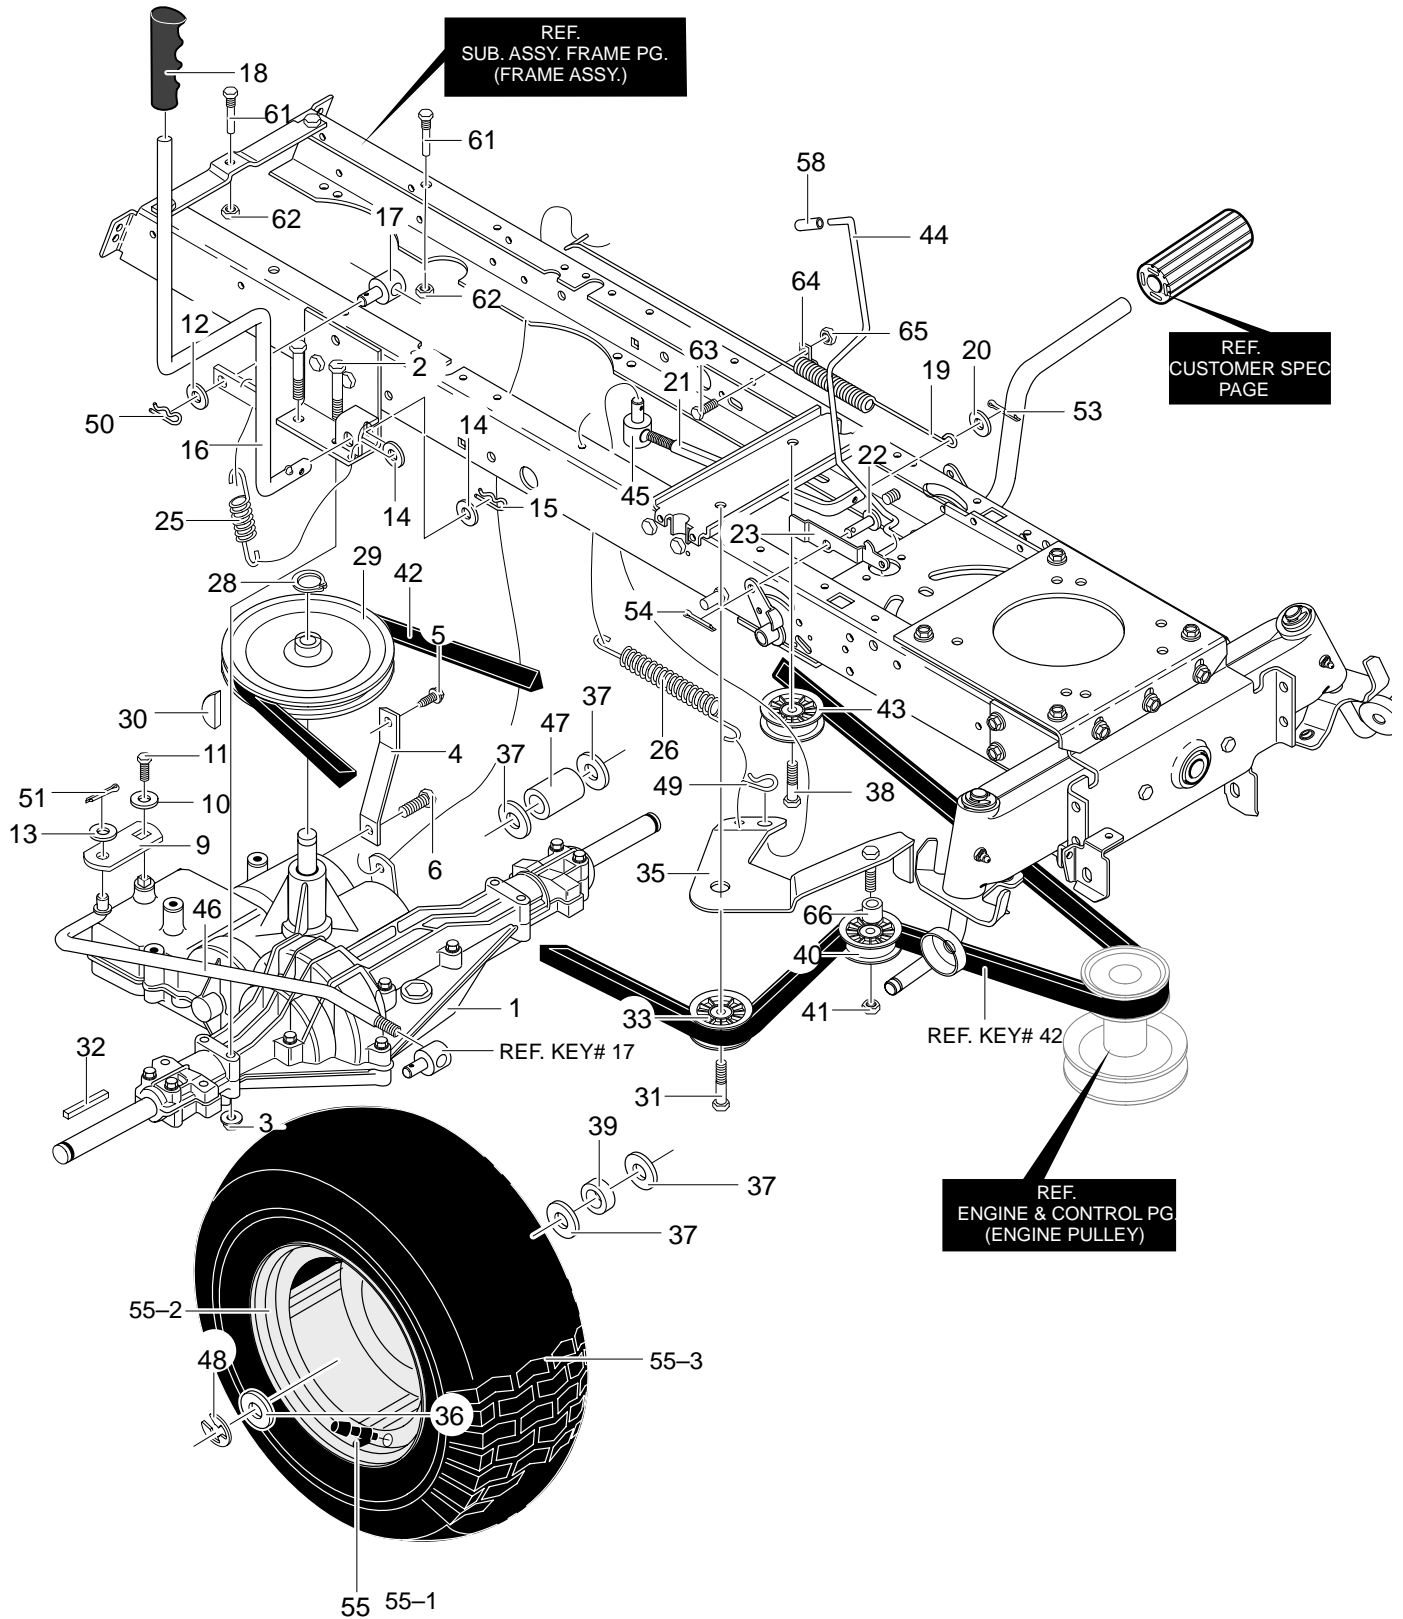

CODE144S

FACTORY NO. 40316x11B MOTION DRIVE

Key No.	Description	Part No.	Key No.	Description	Part No.
1	Transaxle, MST206	*	36	Washer, Flat	MU711758
2	Screw, 5/16–18X2.50	MU711669	37	Washer, Flat	MU711904
3	Nut, 5/16–18	MU711634	38	Screw, 3/8–16x1.25	MU711905
4	Bracket, Stabilizer	MU94620–853	39	Spacer	MU95418
5	Screw, 5/16–18x.75	MU711606	40	Pulley, Idler	MU690409
6	Screw, 5/16–18x.75	MU710268	41	Nut, 3/8–16	MU711920
9	Bracket, Shift	MU94227	42	Belt, V 4L 114.12	MU94608
10	Washer, Transaxle	MU711895	43	Pulley, Idler	MU95531
11	Screw, 1/4–28x.750	MU01X145	44	Park Brake Control Rod	MU690047
12	Washer, Flat	MU583409	45	Nut, 5/16–18 Adjusting	MU711898
13	Washer	MU71072	46	Rod, Shift Link	MU690027
14	Flatwasher	MU711894	47	Spacer	MU95419
15	Hair Pin	MU711899	48	E–Ring	MU0011X3
16	Shift Lever	MU690087	49	Pin, Hair	MU711659
17	Nut, Adjust	MU711591	50	Pin, Hair	MU711682
18	Grip	MU94497	51	Pin, Cotter	MU71081
19	Spring, Brake	MU95424	53	Pin, Cotter	MU71081
20	Washer, Flat	MU711921	54	Pin, Cotter	MU71081
21	Rod, Clutch	MU690016	55	Tire & Rim	MU692290
22	Pin, Clevis	MU711903	55–1	Valve Stem	MU338512
23	Latch, Park Brake	MU95290	55–2	Rim	MU338524
25	Spring	MU782223	55–3	Tire	MU338526
26	Spring, Tension	MU711522	58	Cap, Dump	MU335980
28	Ring, Ret	MU0011X7	61	Screw Guide	MU20619
29	Pulley, 9.0 ODV4L	MU94571	62	Nut, 1/4–20	MU710026
30	Key, Hi Pro 606	MU50795	63	Screw, 1/4–20x.50	MU313686
31	Screw, 3/8–16x1.25	MU711905	64	Retainer	MU711742
32	Key, Square	MU52928	65	Nut, 1/4–20	MU780285
33	Pulley, Idler	MU95531	66	Spacer 1/2 to 17MM	MU690369
35	Assy, Idler Arm Traction	MU94238–853	—	Hubcap	MU094618

* Contact your nearest transaxle dealer for parts and service.

For information on Replacement Parts see the Central Parts Distributor in your area.