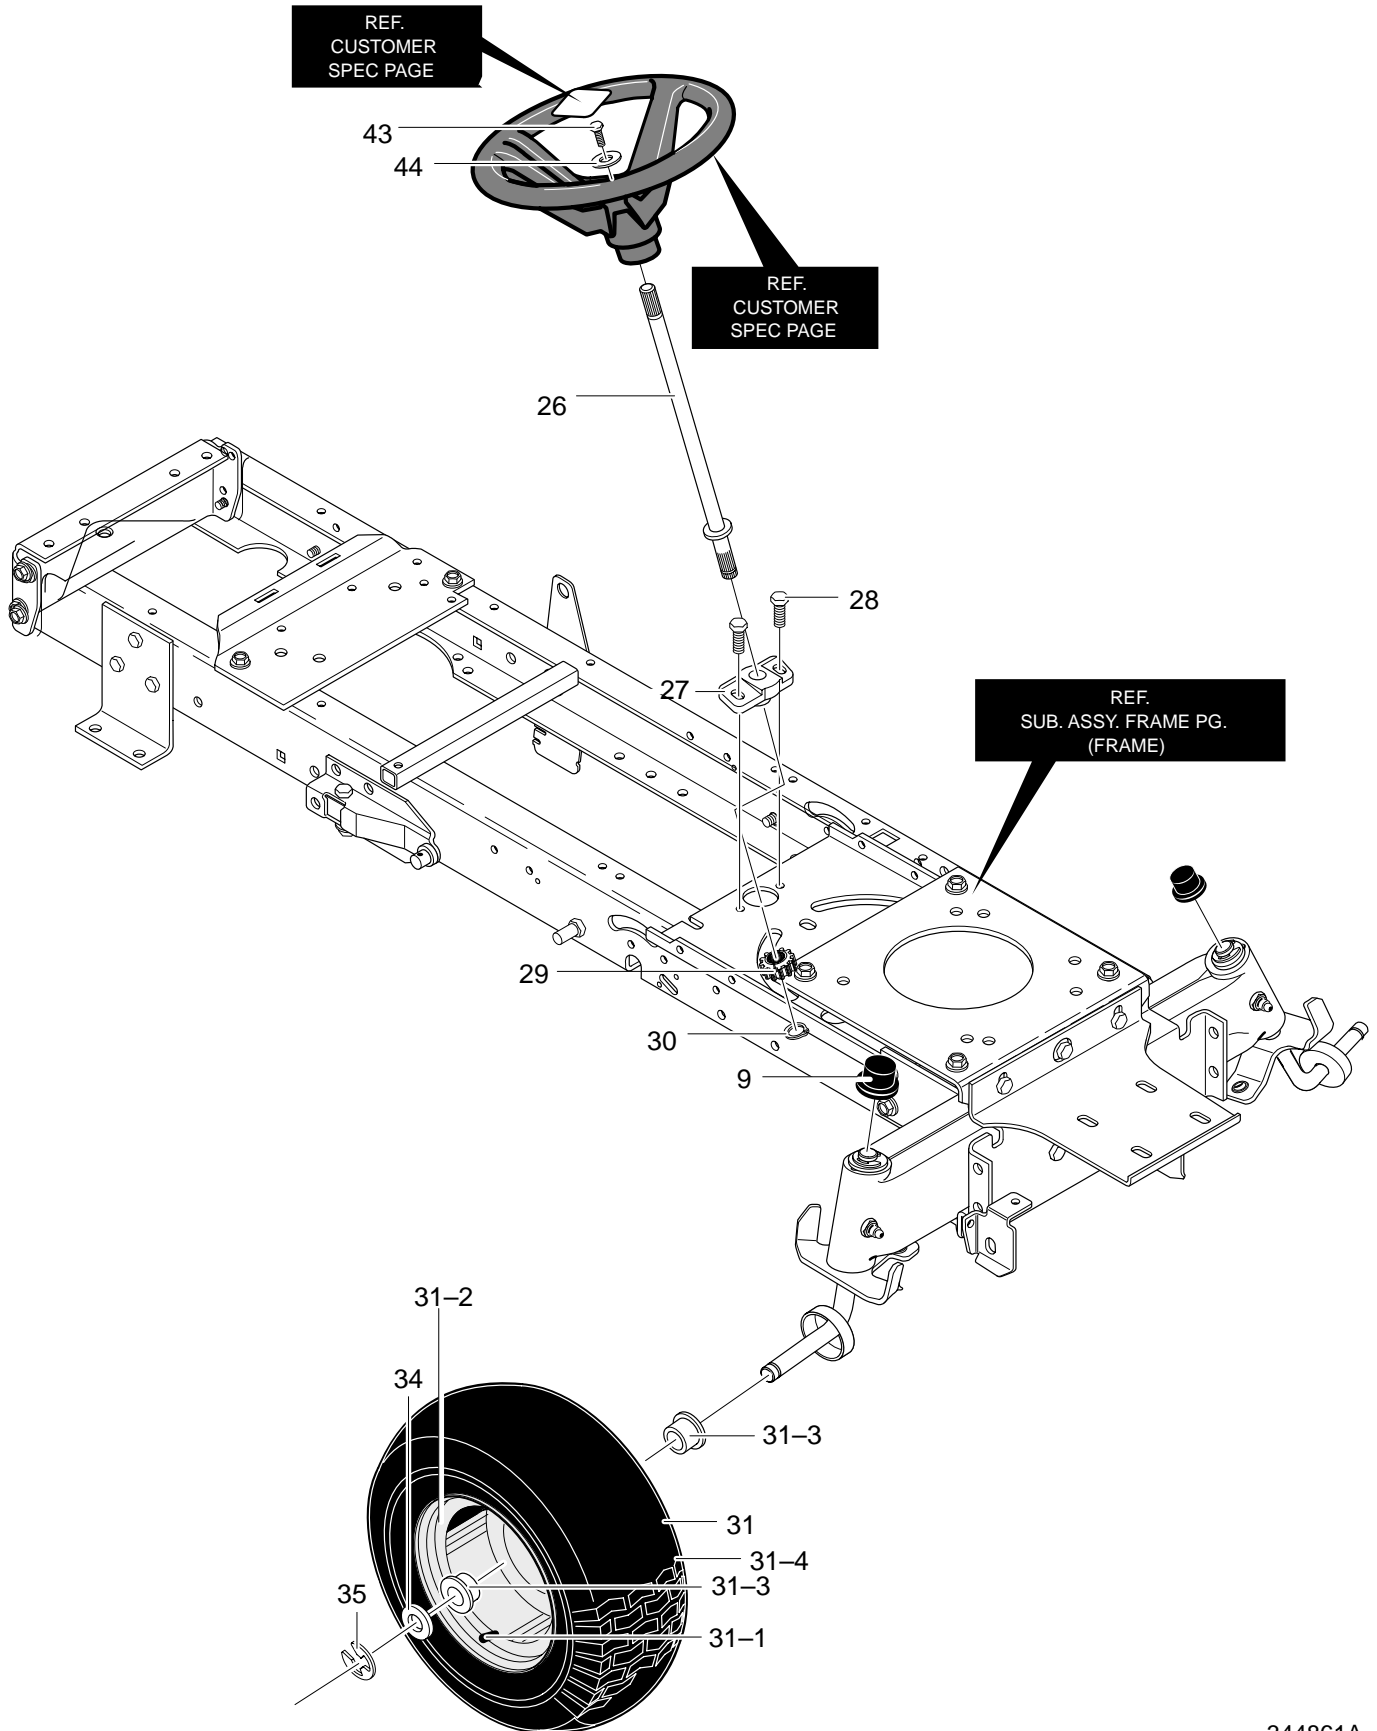

Key No.	Description	Part No.
9	Dust Hub Cap	MU094618
26	Shaft, Steering	MU94520
27	Bearing-Lower	MU94124
28	Screw, 5/16-18x.75	MU711606
29	Gear, Pinion	MU94122
30	Retaining Ring	MU710102
31	Tire & Rim	MU690049
31-1	Valve Stem	MU338512
31-2	Rim	MU338517
31-3	Bearing	MU338513
31-4	Tire	MU338516
34	Flatwasher	MU711758
35	E-Ring	MU0011X3
43	Screw, 1/4-20x.75	MU711719
44	Flatwasher	MU711663
—	Hub Cap	MU094618