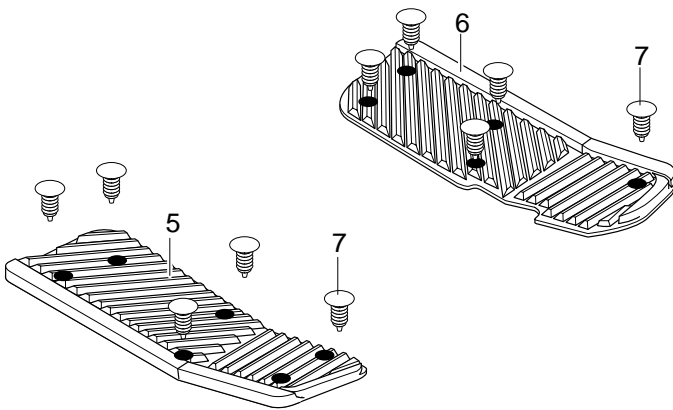

CODE144S

FACTORY NO. 40316x11B
CUSTOMER SPEC

CODE144S

**FACTORY NO. 40316x11B
CUSTOMER SPEC**

Key No.	Description	Part No.
1	Ignition Key	MU327350
2	Cover, Pedal Brake/Clutch	MU21544
3	Steering Wheel	MU95185
4	Insert, 4-Spoke	MU711326
5	Foot Pad RH	MU95409
6	Foot Pad LH	MU95408
7	Ratchet Fastener	MU309325
8	Seat	MU95415
9	Shoulder Bolt 5/16-18	MU711654