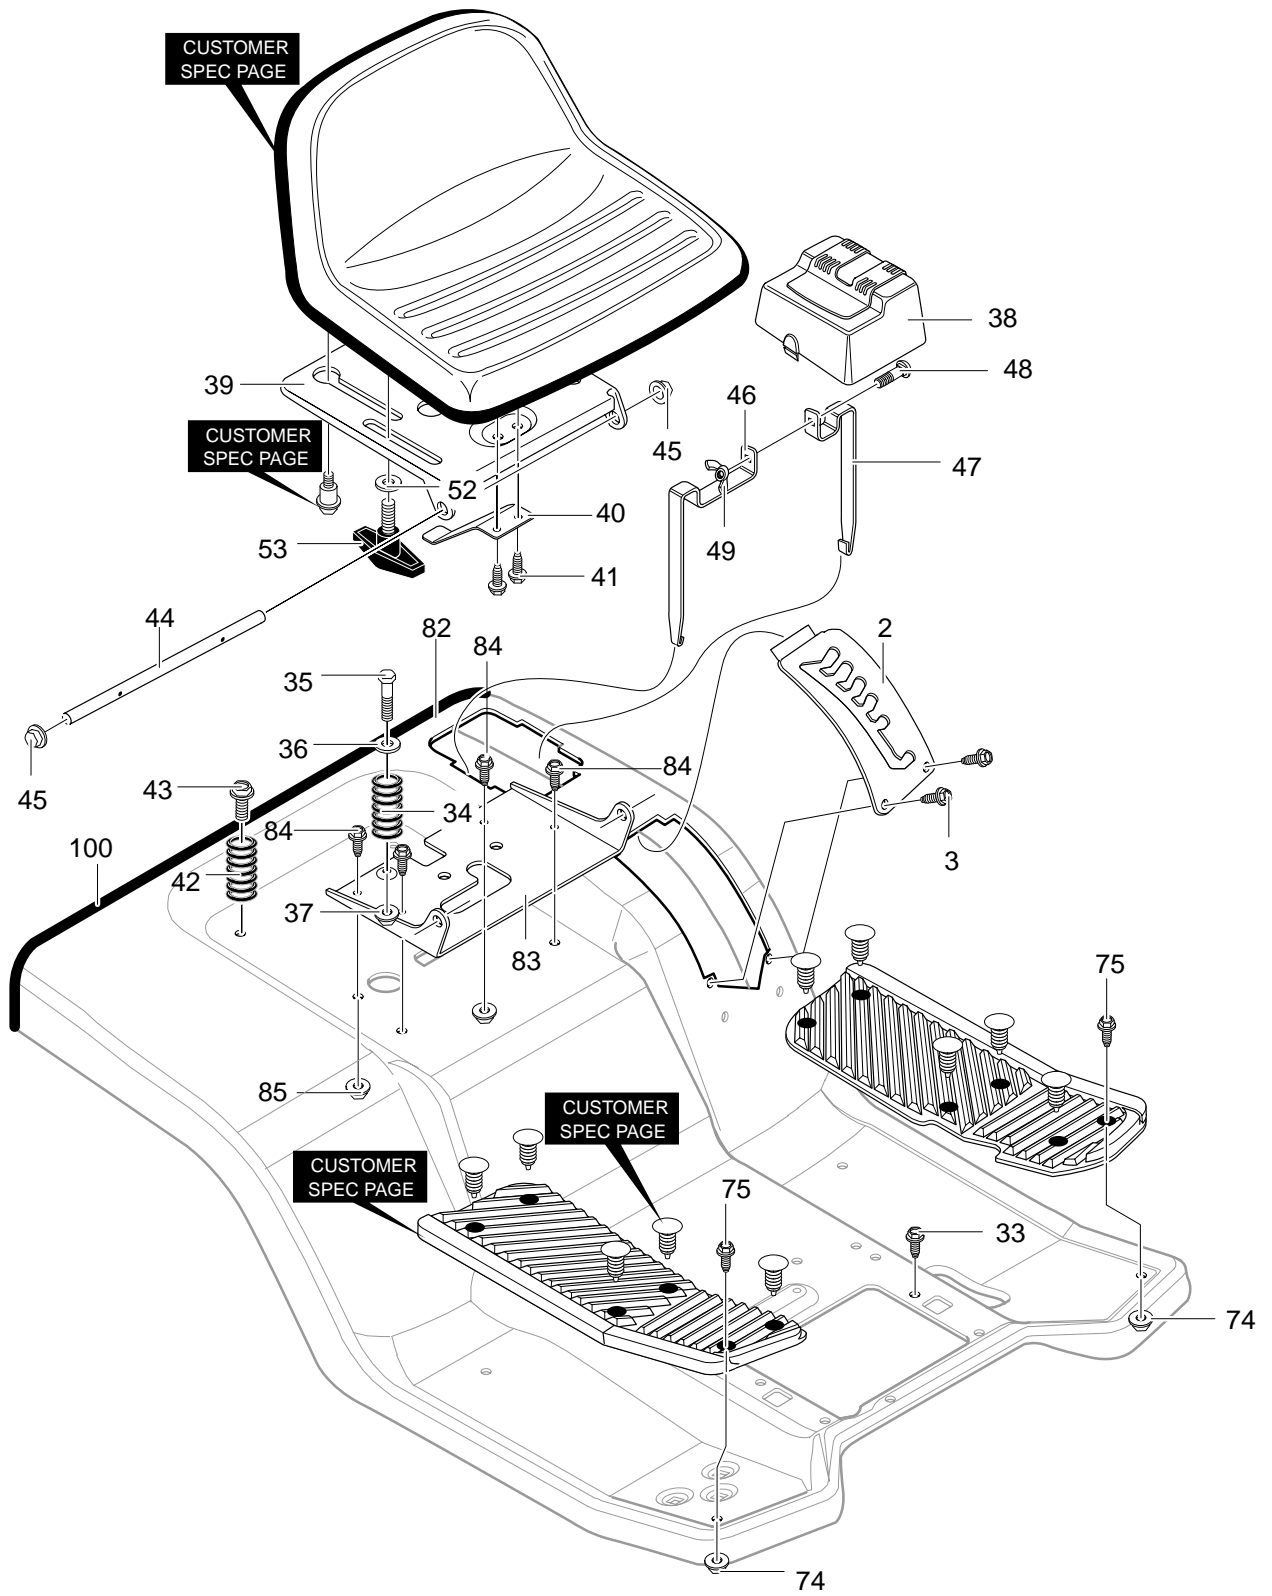

CODE144S

**FACTORY NO. 40316x11B
REAR CHASSIS ASSEMBLY**

344862A

CODE144S

FACTORY NO. 40316x11B REAR CHASSIS ASSEMBLY

Key No.	Description	Part No.	Key No.	Description	Part No.
4	Assy., Back Plate/Battery	MU343678-853	20-1	Chute Weld Asm. Upper	MU94350
4-1	Assy. Back Plate Flat	MU95162	20-2	Shield, Transaxle	MU95367
4-2	Battery Tray Assembly	MU94563	20-3	Screw, 1/4-20x.63	MU711642
4-3	Screw, 5/16-18x.50	MU180073	21	Screw, 5/16-18x.75	MU711606
4-4	Nut, 5/16-18 Hexwdfllk Whiz	MU45174	22	Bolt, Carriage 5/16-18x.75	MU340720
5	Weldment-Latch Lever	MU95359-853	23	Nut, 5/16-18	MU710026
6	Rod, Brace	MU690097	24	Middle Chute Assembly	MU94296-853
7	Nut, 3/8-16 Hwdfll Whiz-lock	MU711906	25	Shoulder Bolt	MU009x57
8	Rod, Brace	MU94231	26	Flap, Chute	MU94264
9	Screw, 5/16-18x.75	MU711606	27	Fastener, Ratchet	MU309235
12	Screw, 5/16-18x.75	MU9357	28	Flatwasher	MU711617
13	Nut, 5/16-18 Hexwdfllk Whiz	MU710026	29	Pin, Hair	MU711682
14	Screw, 5/16-18x.75	MU711606	30	Bolt, Carriage 5/16-18x.75	MU340720
15	Nut, 5/16-18 Hexwdfllk Whiz	MU710026	31	Nut, 5/16-18	MU710026
16	Bracket, Flex Switch Mounting	MU690245	80	Tape, Double Sided Foam 3/4"	MU712009
17	Wire Clip, Adhesive	MU55939	81	Tape, Double Sided Foam 3/4"	MU712009
18	Flatwasher	MU711666	90	Screw, 1/4-20x.63	MU711642
19	Pad, Adhesive	MU318197	91	Cable Tie	MU57444
20	Asm., T/A Shield & Upper Chute	MU690102-853			