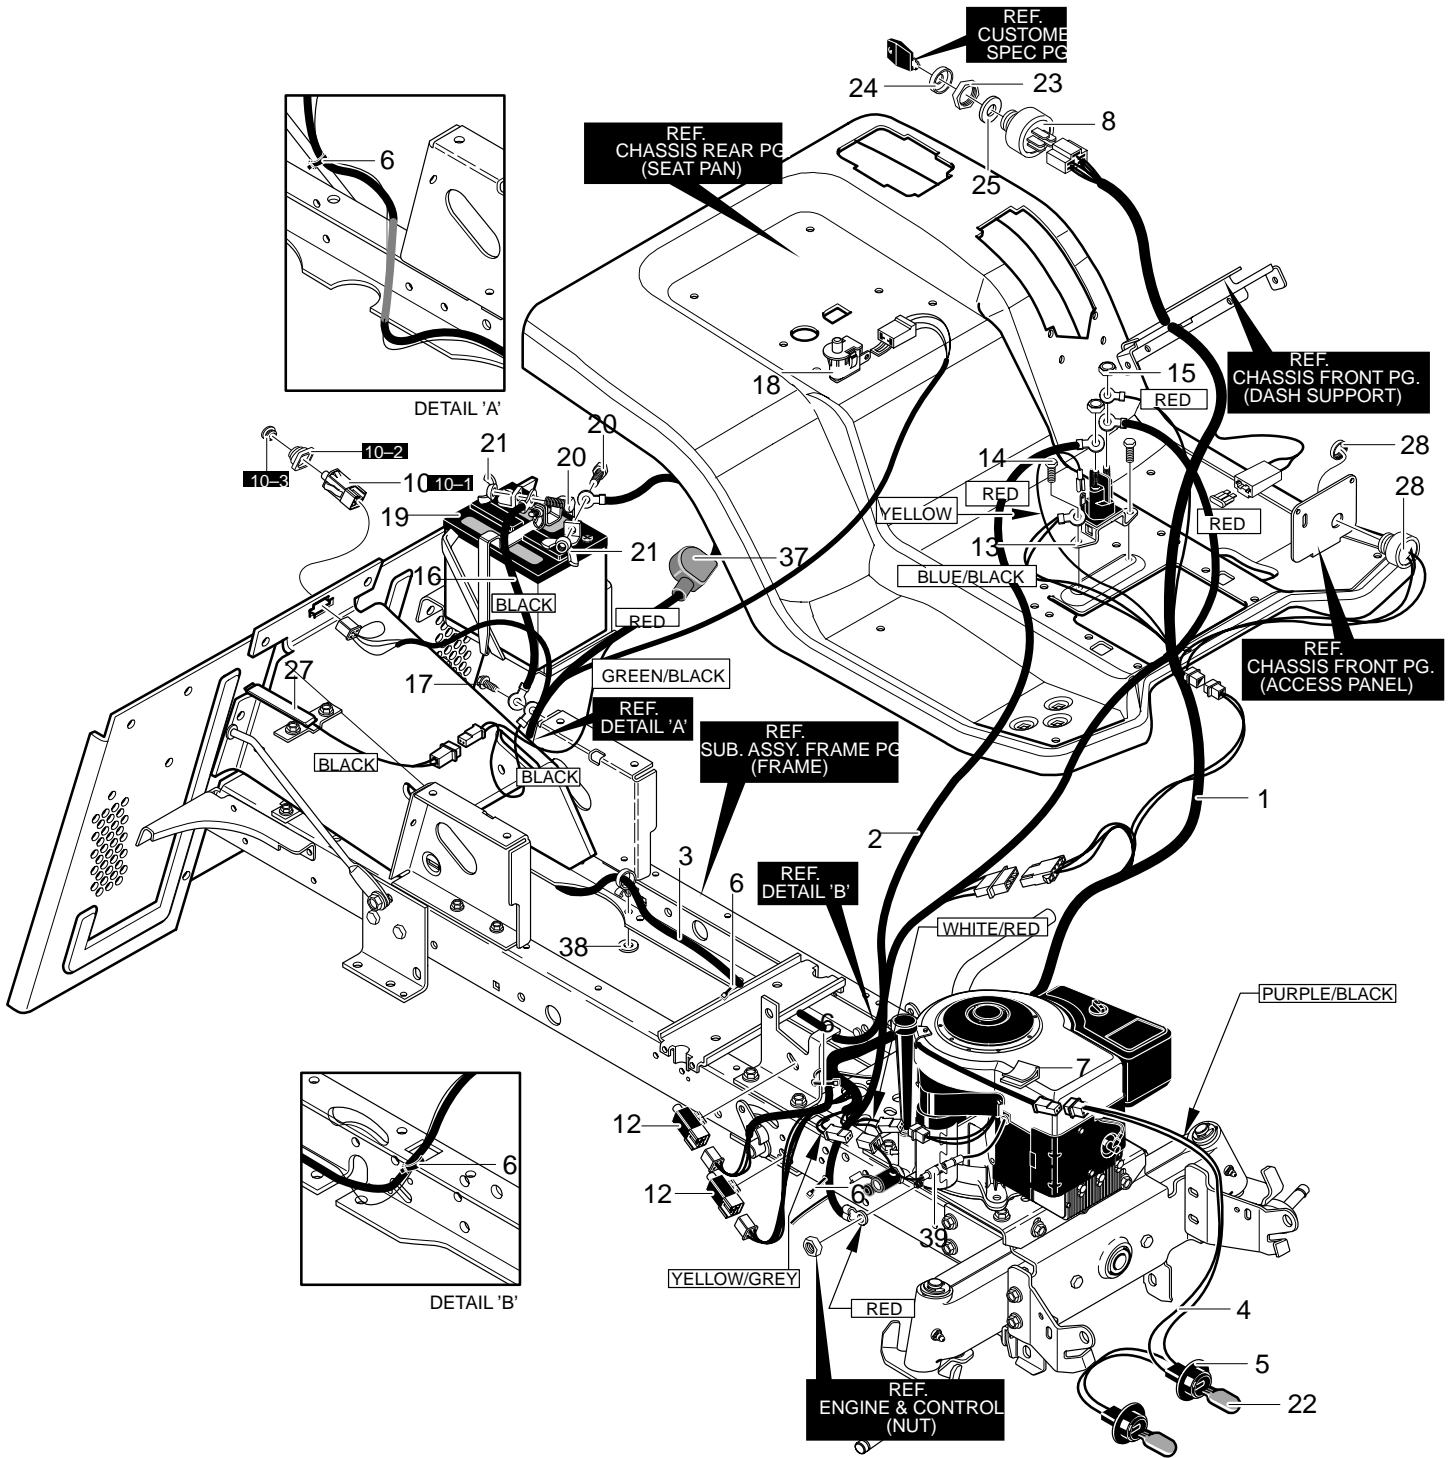

CODE144S

FACTORY NO. 40316x11B
DECK ASSEMBLY

CODE144S

FACTORY NO. 40316x11B DECK ASSEMBLY

Key No.	Description	Part No.	Key No.	Description	Part No.
2	Assembly, Jackshaft Housing	MU94305	12	Washer, Bellville	MU17x166
2-1	Housing, Jackshaft	MU94282	13	Flatwasher	MU17x165
2-2	Bearing, Lower Jackshaft	MU92282	14	Nut, 9/16-18	MU711910
2-3	Bearing, Upper Jackshaft	MU92281	15	Screw, 3/8-16x1.00	MU711911
2-4	Spacer	MU90904	16	Pulley Cover	MU94288-853
3	Pulley, Deck	MU690020	44	Belt, V 46.5LG	MU710231
4	Jackshaft	MU91922	45	Belt, Deck	MU690071
5	Flatwasher	MU17x165	46	Gauge Wheel	MU92683
6	Spacer	MU91903	47	Shoulder Bolt	MU711746
8	Nut, 9/16-18	MU711910	48	Flatwasher	MU711615
9	Adapter, Deck	MU94207	49	Nut, 3/8-16	MU711622
10	Blade, LH	MU690499	66	Circle Pin	MU711764
11	Blade, RH	MU690500	79	Rod, Belt Guide	MU95280

CODE144S

FACTORY NO. 40316x11B ELECTRICAL ASSEMBLY

Key No.	Description	Part No.	Key No.	Description	Part No.
1	Wire Harness	MU95380	16	Ground Wire	MU95420
2	Wire, Lead Solenoid to Start	MU711579	17	Screw, 1/4x.50	MU711619
3	Rear Harness	MU95381	18	Seat Switch	MU94159
4	Wire Harness, Headlight	MU340513	19	Battery 5 Plate	MU92739
5	Socket, Lamp	MU92372	20	Bolt, 1/4-20x.63	MU711680
6	Cable Tie	MU57444	21	Wing Nut	MU711636
7	Wire Clip, Adhesive	MU55939	22	Light Bulb	MU90084
8	Switch, Ignition	MU94878	23	Nut, 5/8-8 Acme Delta	MU327352
10	Assy, Switch Double Pole Delta	MU690106	24	Boot, Ign. Switch	MU300194
10-1	Switch, Double	MU320082	25	Washer, Regintlk	MU313683
10-2	Boot, Switch	MU690074	27	Tape Switch	MU95330
10-3	Switch Cap	MU690075	28	Buzzer, For Bag Full	MU95391
12	Switch, Limit	MU94136	37	Boot, Battery	MU335417
13	Solenoid	MU94613	38	Flatwasher	MU711666
14	Screw 1/4x.50	MU711619	39	Harness Adapter	MU94348
15	Nut, 1/4-20	MU711632	—	15 Amp Fuse	MU302031