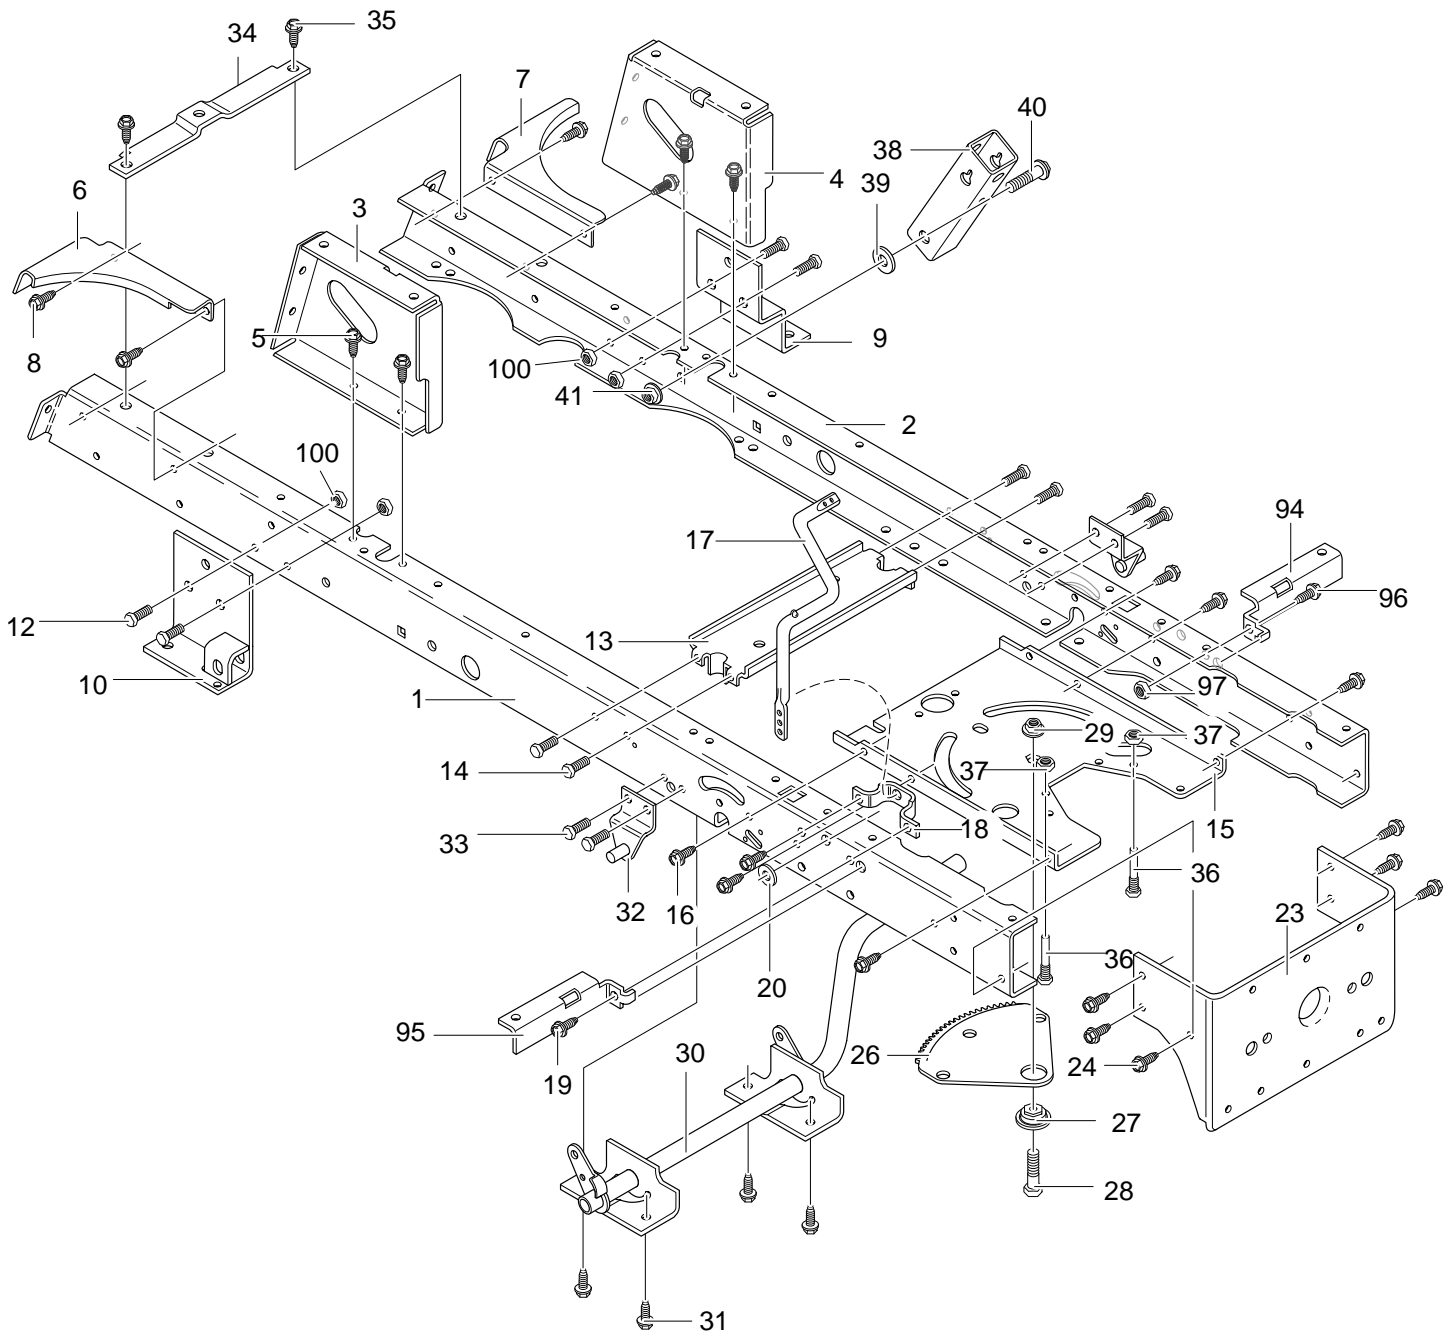

CODE144S

FACTORY NO. 40316x11B
FRAME ASSEMBLY

343736B

CODE144S

FACTORY NO. 40316x11B FRAME ASSEMBLY

Key No.	Description	Part No.	Key No.	Description	Part No.
1	Frame, Rail RH	MU94564	26	Gear, Sector	MU94121
2	Frame, Rail LH	MU94565	27	Bearing, Sector Gear	MU94123
3	Support, Seat RH	MU94634	28	Screw, 5/16-18x1.00	MU001X84
4	Support, Seat LH	MU94633	29	Nut, 5/16-18	MU15X113
5	Screw, .312-18x.75	MU26X249	30	Clutch/Brake Pedal	MU94241
6	Brace, BackPlate RH	MU94561	31	Screw, .312-18x.75	MU26X249
7	Brace, BackPlate LH	MU94562	32	Bracket, Suspension Asm.	MU94285
8	Screw, 5.312-18x.75	MU26X249	33	Screw, .312-18x.75	MU26X249
9	Bracket, T/A RH VST LH MST	MU94234	34	Brace, Rail	MU94566
10	Assy., Shift Brace	MU95396	35	Screw, .312-18x.75	MU26X249
12	Screw, .312-18x.75	MU26X249	36	Zinc Screw Guide	MU93349
13	Assy., Idler Mount, Front	MU94237	37	Nut, 5/16-18	MU015X79
14	Screw, .312-18x.75	MU26X249	38	Bracket, Pivot	MU94015
15	Plate, Steering	MU1001024	39	Washer, Flat	MU845
16	Screw, .312-18x.75	MU26X249	40	Bolt, Shoulder 3/8-16	MU009X53
17	Crank, PTO	MU690394	41	Nut, 3/8-16	MU015X84
18	Bracket, Bell Crank	MU94005	94	Bracket, Seat Deck LH	MU690036
19	Screw, .312-18x.75	MU26X249	95	Bracket, Seat Deck RH	MU690035
20	Washer, Flat	MU120395	96	Screw, .312-18x.75	MU26X249
23	Bracket, Hanger Rear	MU94013	97	Nut, 5/16-18	MU015X79
24	Screw, .312-18x.75	MU26X249	100	Nut, 5/16-18	MU015X88