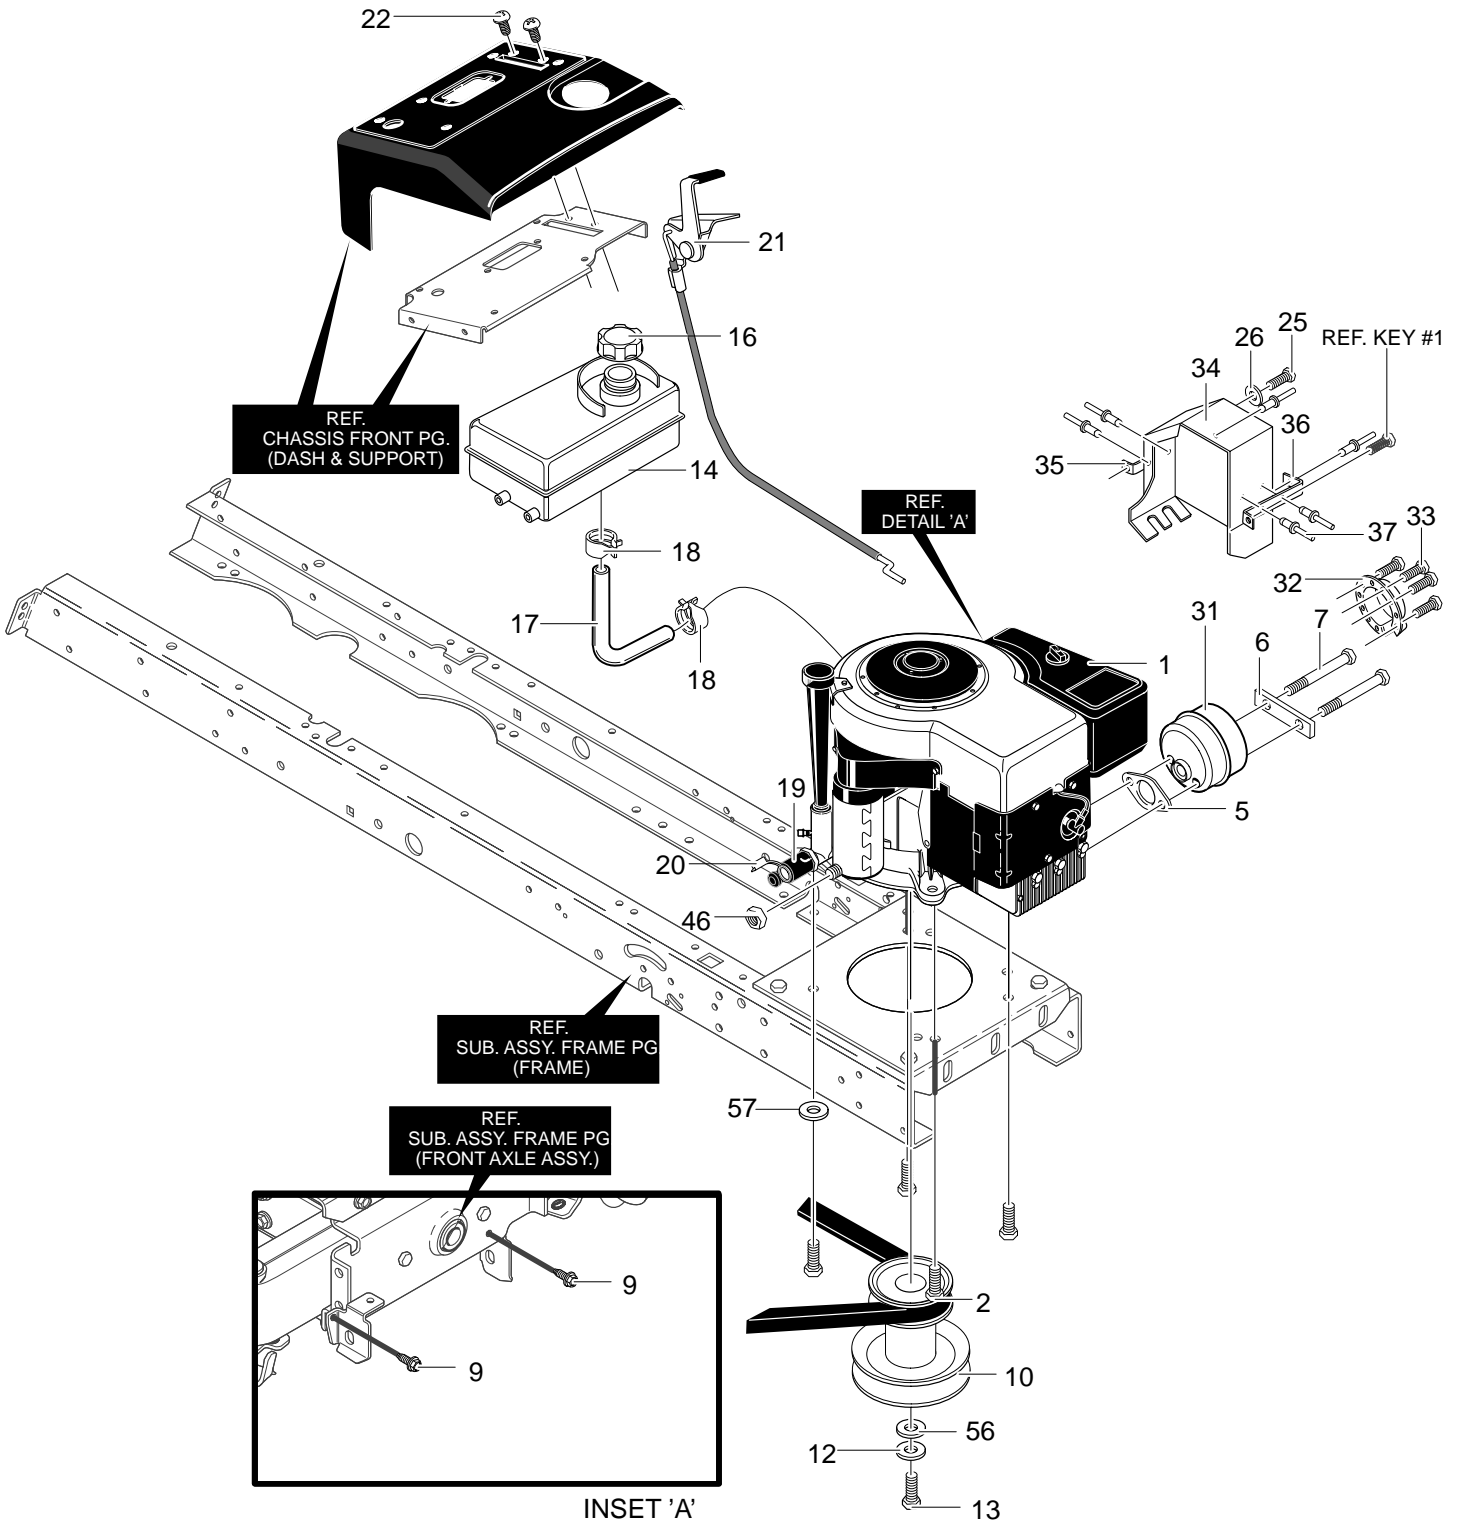

CODE144S**FACTORY NO. 40316x11B
FRAME ASSEMBLY**

Key No.	Description	Part No.	Key No.	Description	Part No.
60	Engine Plate	MU94006	78	Hanger, Deck RH	MU690199
61	Screw, .312-18x.75	MU26X249	79	Hanger, Deck LH	MU690198
62	Nut, 5/16-18	MU015X88	80	Screw, 5/16-18x3.00	MU180113
67	Nut, 5/16-18	MU015X79	81	Nut, 5/16-18	MU015X88
68	Guide-Stack Pulley Belt	MU94310	82	Screw, .312-18x.75	MU26X249
69	Zerk, Grease	MU706	83	Drag Link, RH	MU95328
70	Axle, Cast Machined	MU95405	84	Drag Link, LH	MU95329
71	Spindle, Long RH	MU95182	86	Nut, 3/8-16	MU015X84
72	Spindle, Long LH	MU95183	87	Shoulder Bolt	MU9X57
73	Bearing, Spindle	MU92527	88	Nut, 3/8-16	MU015X84
74	Washer, .766IDx1.62ID	MU17X113	89	Screw, 3/8-16x1.50	MU01X111
75	E-Ring	MU0011X3	90	Flatwasher	MU17X104
76	Washer, Flat	MU17X195	91	Flatwasher	MU017X53
77	Hanger, Axle	MU94007			

* Contact your nearest transaxle dealer for parts and service.

For information on Replacement Parts see the Central Parts Distributor in your area.

CODE144S

FACTORY NO. 40316x11B MOWER SUSPENSION ASSEMBLY

CODE144S**FACTORY NO. 40316x11B
MOWER SUSPENSION ASSEMBLY**

Key No.	Description	Part No.	Key No.	Description	Part No.
1	Assembly, Lift Arm	MU95233-853	25	Grip	MU94496
2	Screw, 1/2-13x1.50	MU711917	26	PTO Handle	MU712035
3	Nut, 1/2-13 Lock	MU711918	27	Paddle, Switch	MU95284
4	Bracket, Lift Link	MU94262-853	28	Screw, Thread Form	MU711621
5	Washer, Flat	MU711617	29	Bracket, PTO	MU94018-853
6	Hair Pin	MU711676	30	Screw, 5/16-18x.50	MU780055
9	Hair Pin	MU711676	31	Lever, PTO	MU95283
10	Spring, Extension	MU710235	32	Bolt, Shoulder 3/8-16	MU711613
15	Link-Lift Handle	MU711981	33	Hair Pin	MU711659
16	Washer, Flat	MU711617	34	Washer, Flat	MU711615
17	Hair Pin	MU711676	35	Link PTO	MU95282
18	Handle, Lift	MU690532	36	Nut, 3/8-16	MU711622
19	Torsion Spring	MU710111	37	Screw 5/16-18x.75	MU711606
20	Hair Pin	MU711676	38	Torsion Spring	MU710141
21	Grip, Lift	MU94497	40	Spacer	MU94309
24	Washer, Flat	MU711616	41	Spacer, Sleeve	MU56150