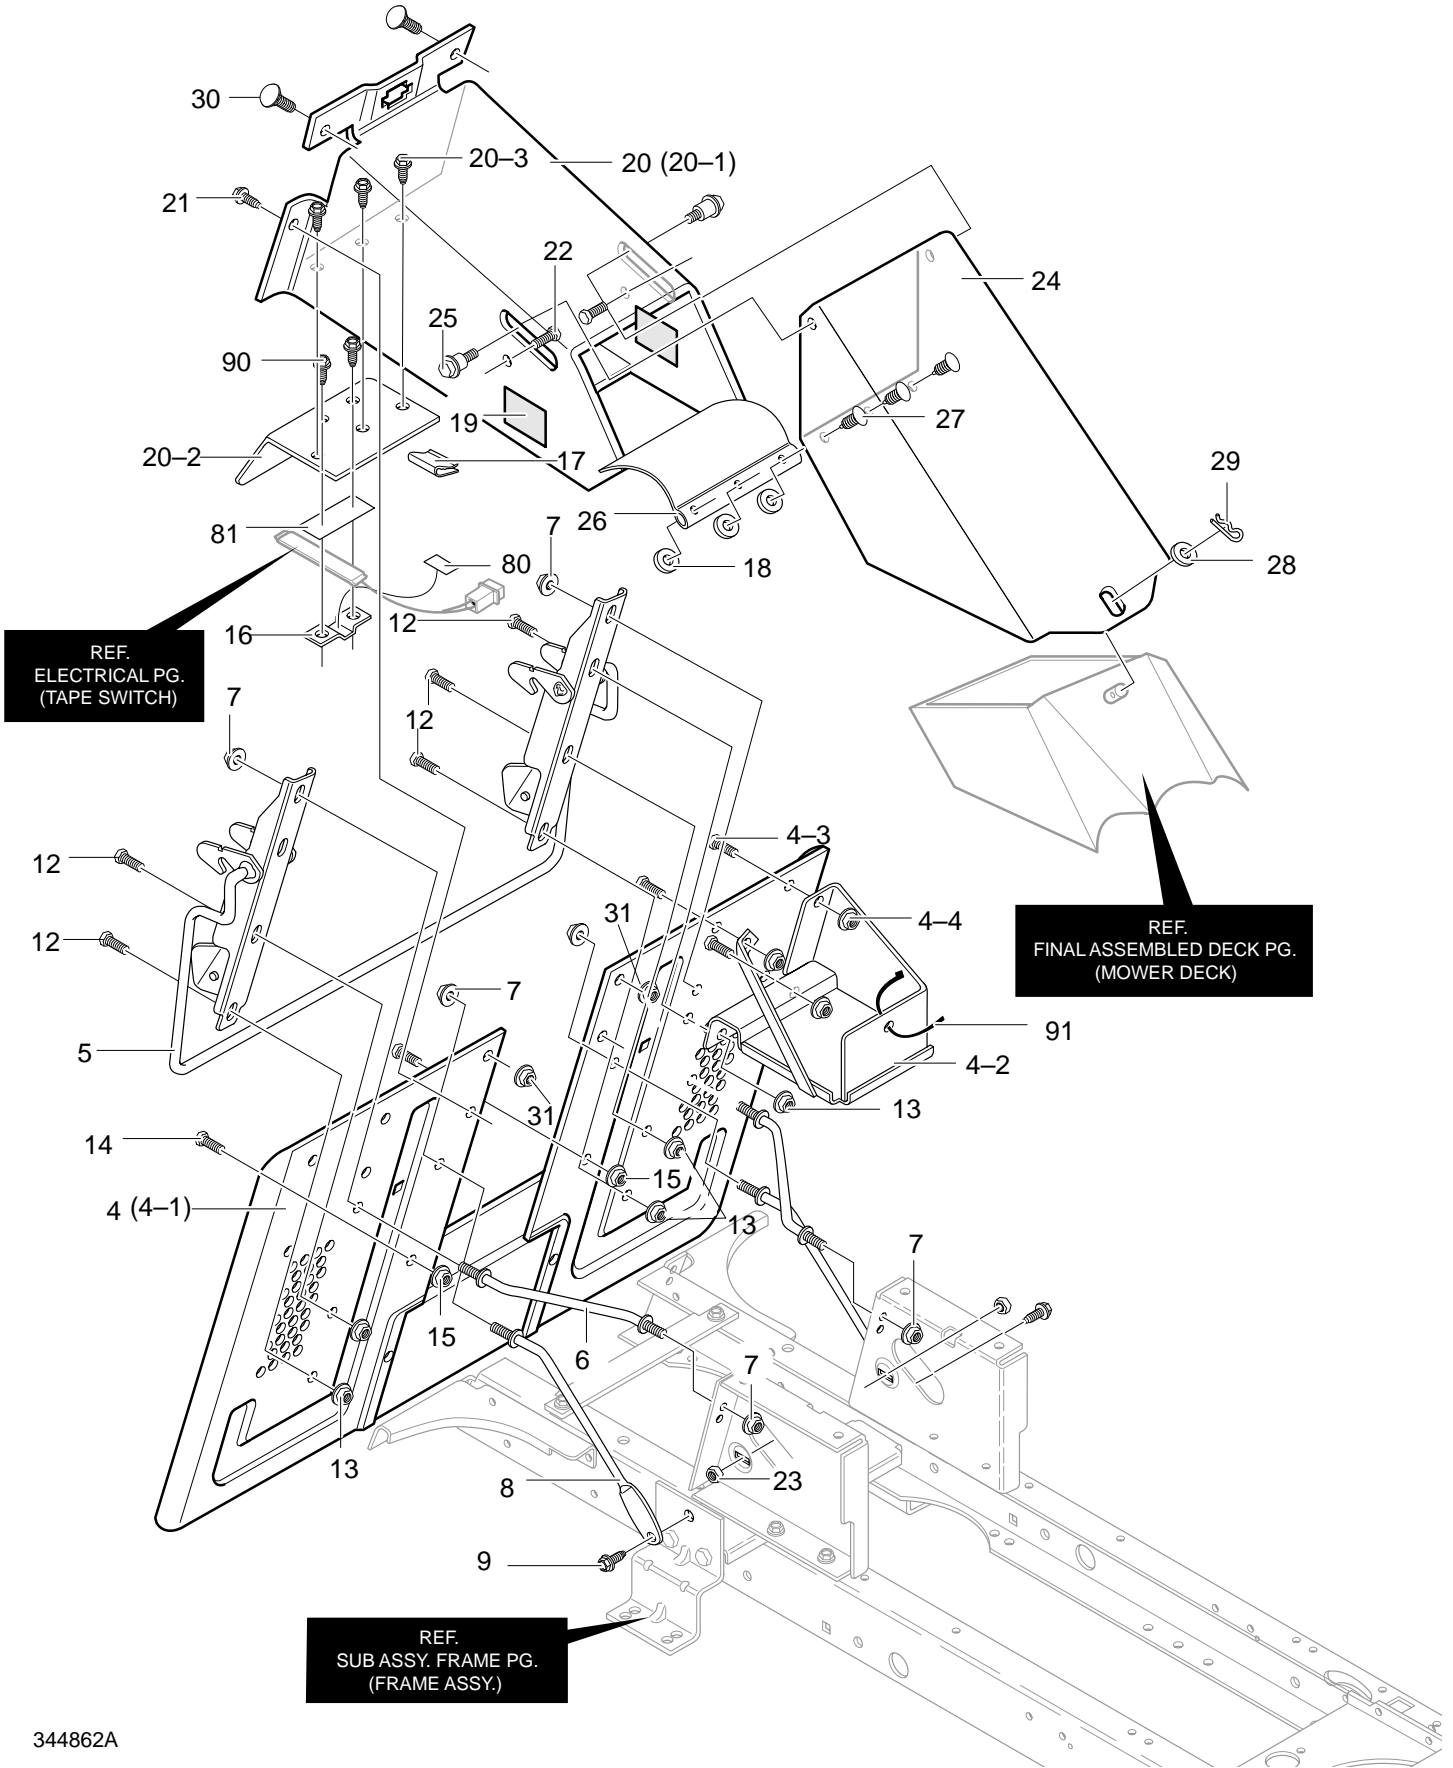

CODE144S

**FACTORY NO. 40316x11B
REAR CHASSIS ASSEMBLY**

344862A

CODE144S

FACTORY NO. 40316x11B REAR CHASSIS ASSEMBLY

Key No.	Description	Part No.	Key No.	Description	Part No.
4	Assy., Back Plate/Battery	MU343678-853	20-1	Chute Weld Asm. Upper	MU94350
4-1	Assy. Back Plate Flat	MU95162	20-2	Shield, Transaxle	MU95367
4-2	Battery Tray Assembly	MU94563	20-3	Screw, 1/4-20x.63	MU711642
4-3	Screw, 5/16-18x.50	MU180073	21	Screw, 5/16-18x.75	MU711606
4-4	Nut, 5/16-18 Hexwdfllk Whiz	MU45174	22	Bolt, Carriage 5/16-18x.75	MU340720
5	Weldment-Latch Lever	MU95359-853	23	Nut, 5/16-18	MU710026
6	Rod, Brace	MU690097	24	Middle Chute Assembly	MU94296-853
7	Nut, 3/8-16 Hwdfll Whiz-lock	MU711906	25	Shoulder Bolt	MU009x57
8	Rod, Brace	MU94231	26	Flap, Chute	MU94264
9	Screw, 5/16-18x.75	MU711606	27	Fastener, Ratchet	MU309235
12	Screw, 5/16-18x.75	MU9357	28	Flatwasher	MU711617
13	Nut, 5/16-18 Hexwdfllk Whiz	MU710026	29	Pin, Hair	MU711682
14	Screw, 5/16-18x.75	MU711606	30	Bolt, Carriage 5/16-18x.75	MU340720
15	Nut, 5/16-18 Hexwdfllk Whiz	MU710026	31	Nut, 5/16-18	MU710026
16	Bracket, Flex Switch Mounting	MU690245	80	Tape, Double Sided Foam 3/4"	MU712009
17	Wire Clip, Adhesive	MU55939	81	Tape, Double Sided Foam 3/4"	MU712009
18	Flatwasher	MU711666	90	Screw, 1/4-20x.63	MU711642
19	Pad, Adhesive	MU318197	91	Cable Tie	MU57444
20	Asm., T/A Shield & Upper Chute	MU690102-853