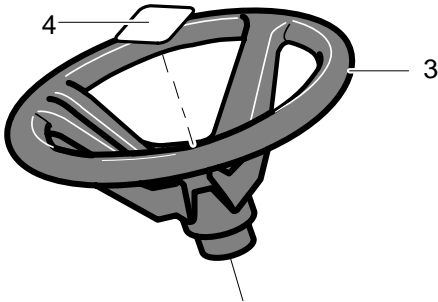

CODE144S

FACTORY NO. 40316x11B
CUSTOMER SPEC

CODE144S

**FACTORY NO. 40316x11B
CUSTOMER SPEC**

Key No.	Description	Part No.
1	Ignition Key	MU327350
2	Cover, Pedal Brake/Clutch	MU21544
3	Steering Wheel	MU95185
4	Insert, 4-Spoke	MU711326
5	Foot Pad RH	MU95409
6	Foot Pad LH	MU95408
7	Ratchet Fastener	MU309325
8	Seat	MU95415
9	Shoulder Bolt 5/16-18	MU711654