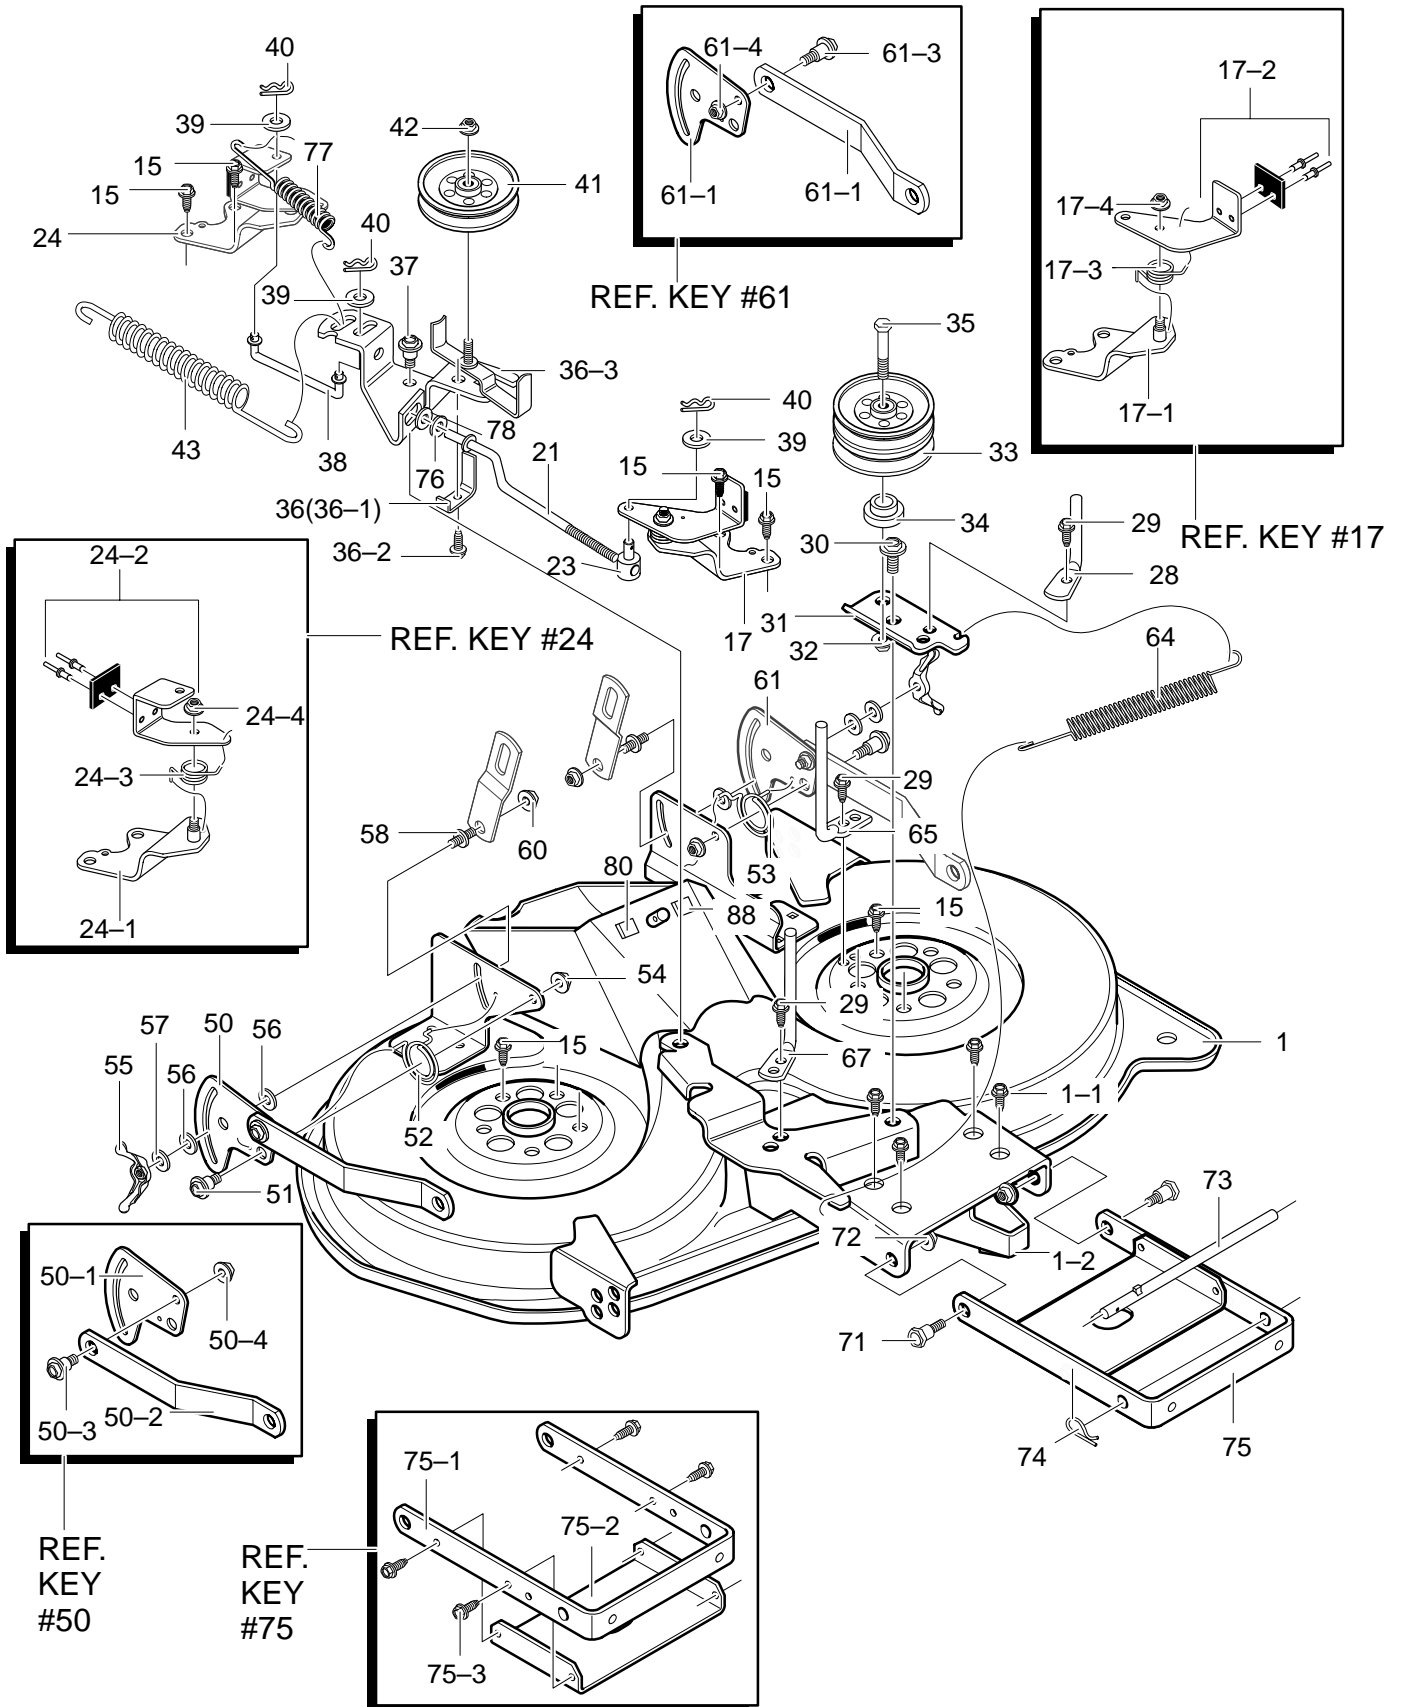

CODE144S

FACTORY NO. 40316x11B DECK ASSEMBLY

344276C

CODE144S

FACTORY NO. 40316x11B DECK ASSEMBLY

Key No.	Description	Part No.	Key No.	Description	Part No.
1	Housing, 40" Deck	MU690109-853	50-1	Plate-Suspension	MU94128
17	Brake Arm Assembly LH	MU94665-853	50-2	Suspension Bracket Rear	MU94055
17-1	Brake Support Assembly LH	MU94293	50-3	Bolt, Shoulder	MU710095
17-2	Brake Arm	MU94291	50-4	Nut, 3/8-16	MU710140
17-3	Spring, Torsion	MU710110	51	Bolt, Shoulder	MU711611
17-4	Nut, 5/16-18	MU710205	52	Spring, Torsion RH	MU710112
21	Link, Brake LH	MU690021	53	Spring, Torsion LH	MU710113
23	Nut, Adjusting	MU711591	54	Nut, 3/8-16	MU711622
24	Brake Arm Assembly RH	MU94664-853	55	Wingnut, 5/16-18	MU711600
24-1	Brake Support RH	MU94294	56	Pad, Friction	MU94137
24-2	Brake Arm RH	MU94292	57	Washer	MU711628
24-3	Spring, Torsion	MU710077	58	Pin, Hanger	MU711595
24-4	Nut, 5/16-18	MU710205	60	Nut, 3/8-16	MU711622
28	Belt Guide	MU711912	61	Assy., Plate Rear Sus Brkt., LH	MU690159-853
29	Screw, 5/16-18x.50	MU780055	61-1	Plate-Suspension	MU94128
30	Bolt, Shoulder	MU711613	61-2	Suspension Bracket, Rear	MU94055
31	Arm, Double Idler	MU94261-853	61-3	Bolt, Shoulder	MU710095
32	Nut, 3/8-16	MU711622	61-4	Nut, 3/8-16	MU710140
33	Pulley, Idler Double Vee	MU94279	64	Spring, Extension	MU710233
34	Spacer	MU94269	65	Belt Guide	MU711913
35	Screw, 3/8-16x3.00	MU711915	67	Belt Guide	MU690030
36	Idler Arm Assembly	MU94973-853	71	Shoulder Bolt	MU711611
36-1	Spring,-Belt Guide	MU94312	72	Nut, 3/8-16	MU711622
36-2	Screw, 1/4-20x.50	MU710264	73	Rod, Hanger	MU95295
36-3	Idler Arm	MU94298	74	Hair Pin	MU711676
37	Bolt, Shoulder	MU711613	75	Assembly, Bracket & Stiffener	MU690058-853
38	Link, Brake RH	MU690023	75-1	Bracket, Front Suspension	MU94058
39	Washer, Flat	MU712480	75-2	Stiffener	MU95057
40	Hair Pin	MU711682	75-3	Screw, 5/16-18x.75	MU710079
41	Pulley, Idler	MU690024	76	Flatwasher	MU583409
42	Nut, 3/8-16	MU711622	77	Spring, Extension	MU710658
43	Spring, Extension	MU710234	78	Washer, Flat	MU712480
50	Assy, Plate,Rear Sus Bkt RH	MU690158-853	80	Pad, Adhesive	MU318197