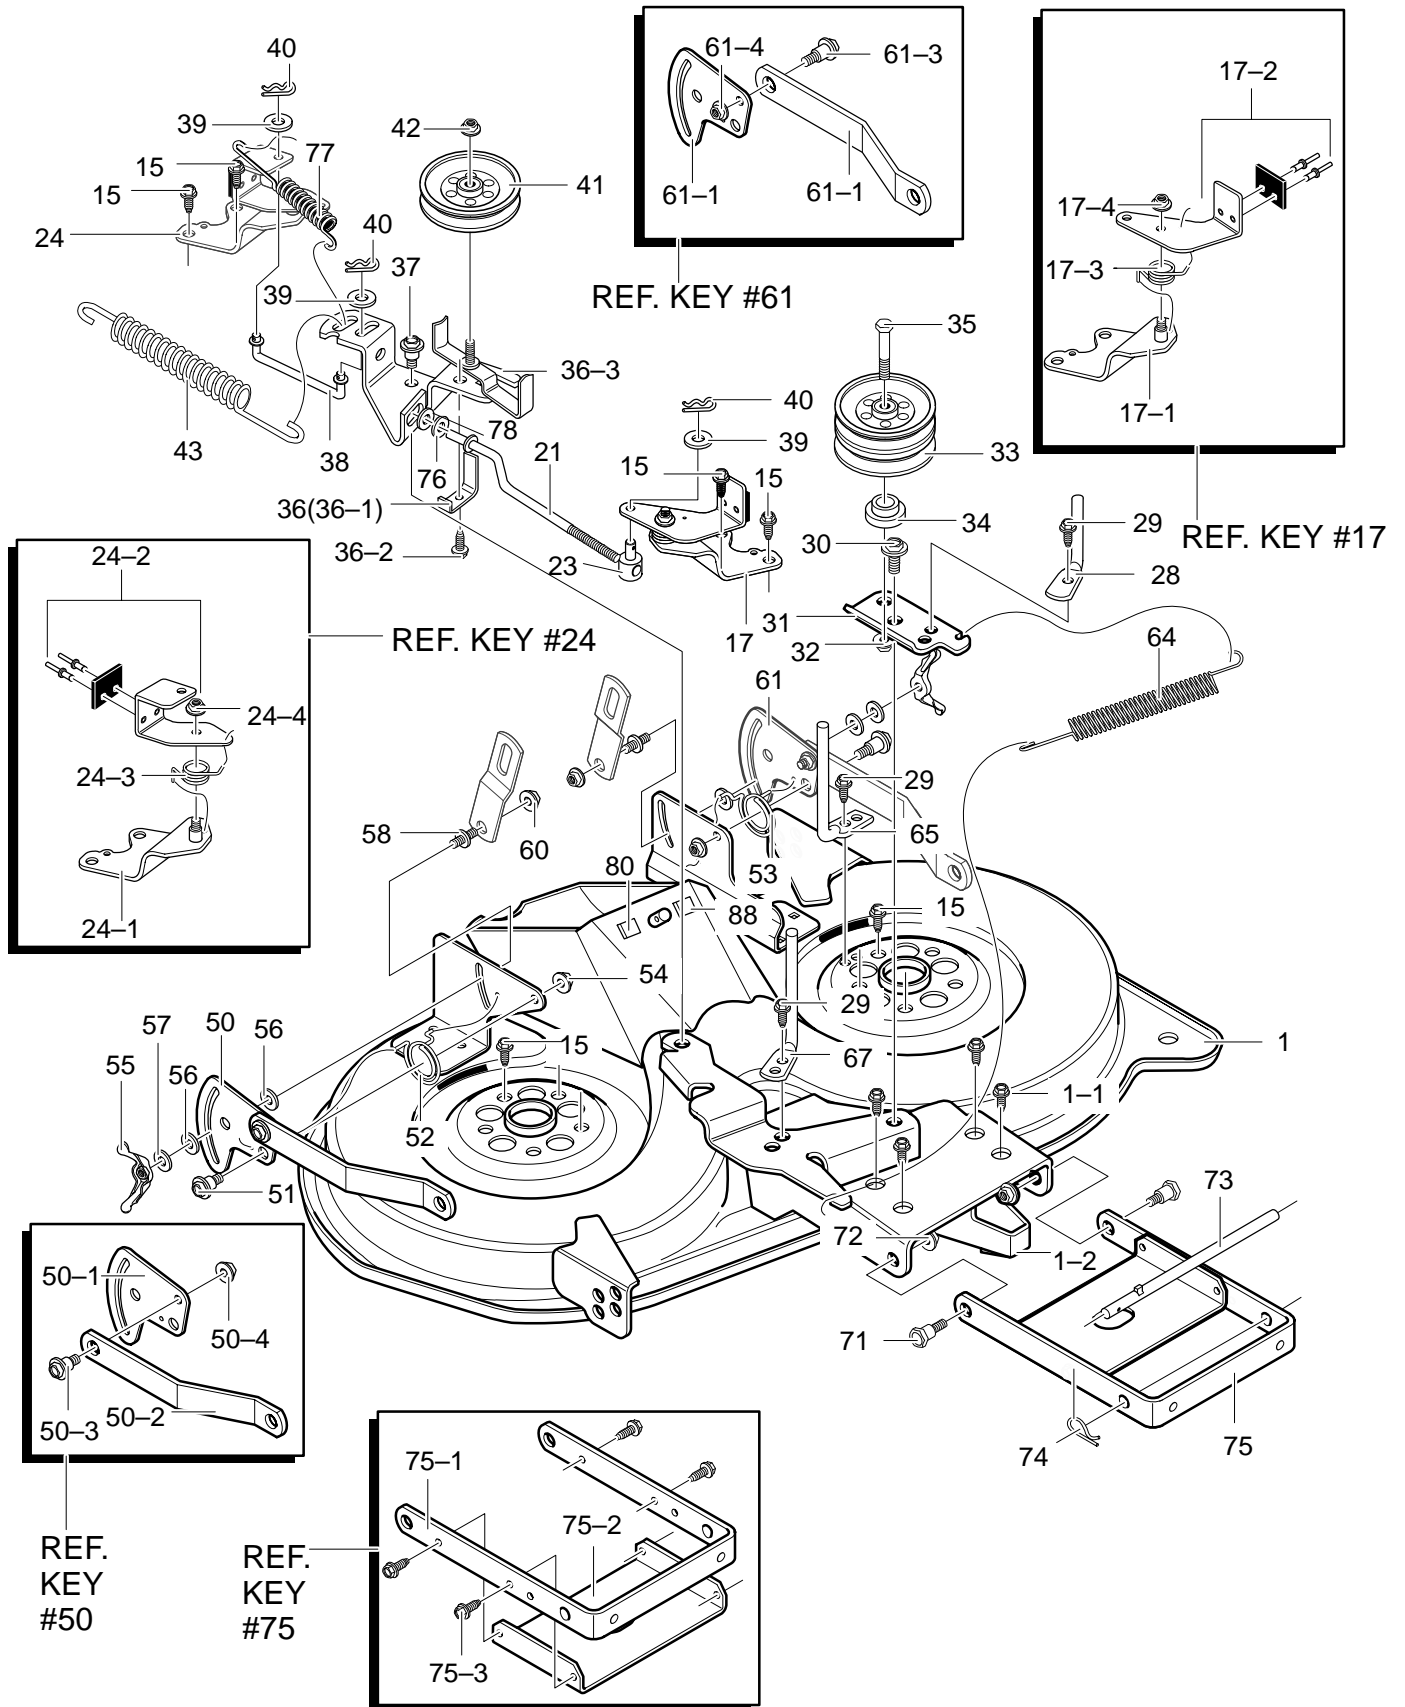

MODEL 40307x58B

REPAIR PARTS DECK ASSEMBLY

MODEL 40307x58B

REPAIR PARTS DECK ASSEMBLY

Key No.	Description	Part No.	Key No.	Description	Part No.
1	Housing, 40" Deck	690109-821	50-1	Plate-Suspension	94128
17	Brake Arm Assembly LH	94665-821	50-2	Suspension Bracket Rear	94055
17-1	Brake Support Assembly LH	94293	50-3	Bolt, Shoulder	710095
17-2	Brake Arm	94291	50-4	Nut, 3/8-16	710140
17-3	Spring, Torsion	710110	51	Bolt, Shoulder	711611
17-4	Nut, 5/16-18	710205	52	Spring, Torsion RH	710112
21	Link, Brake LH	690021	53	Spring, Torsion LH	710113
23	Nut, Adjusting	711591	54	Nut, 3/8-16	711622
24	Brake Arm Assembly RH	94664-821	55	Wingnut, 5/16-18	711600
24-1	Brake Support RH	94294	56	Pad, Friction	94137
24-2	Brake Arm RH	94292	57	Washer	711628
24-3	Spring, Torsion	710077	58	Pin, Hanger	711595
24-4	Nut, 5/16-18	710205	60	Nut, 3/8-16	711622
28	Belt Guide	711912	61	Assy., Plate Rear Sus Brkt., LH	690159-821
29	Screw, 5/16-18x.50	780055	61-1	Plate-Suspension	94128
30	Bolt, Shoulder	711613	61-2	Suspension Bracket, Rear	94055
31	Arm, Double Idler	94261-821	61-3	Bolt, Shoulder	710095
32	Nut, 3/8-16	711622	61-4	Nut, 3/8-16	710140
33	Pulley, Idler Double Vee	94279	64	Spring, Extension	710233
34	Spacer	94269	65	Belt Guide	711913
35	Screw, 3/8-16x3.00	711915	67	Belt Guide	690030
36	Idler Arm Assembly	94973-821	71	Shoulder Bolt	711611
36-1	Spring,-Belt Guide	94312	72	Nut, 3/8-16	711622
36-2	Screw, 1/4-20x.50	710264	73	Rod, Hanger	95295
36-3	Idler Arm	94298	74	Hair Pin	711676
37	Bolt, Shoulder	711613	75	Assembly, Bracket & Stiffener	690058-821
38	Link, Brake RH	690023	75-1	Bracket, Front Suspension	94058
39	Washer, Flat	712480	75-2	Stiffener	95057
40	Hair Pin	711682	75-3	Screw, 5/16-18x.75	710079
41	Pulley, Idler	690024	76	Flatwasher	583409
42	Nut, 3/8-16	711622	77	Spring, Extension	710658
43	Spring, Extension	710234	78	Washer, Flat	712480
50	Assy, Plate,Rear Sus Bkt RH	690158-821	80	Pad, Adhesive	318197