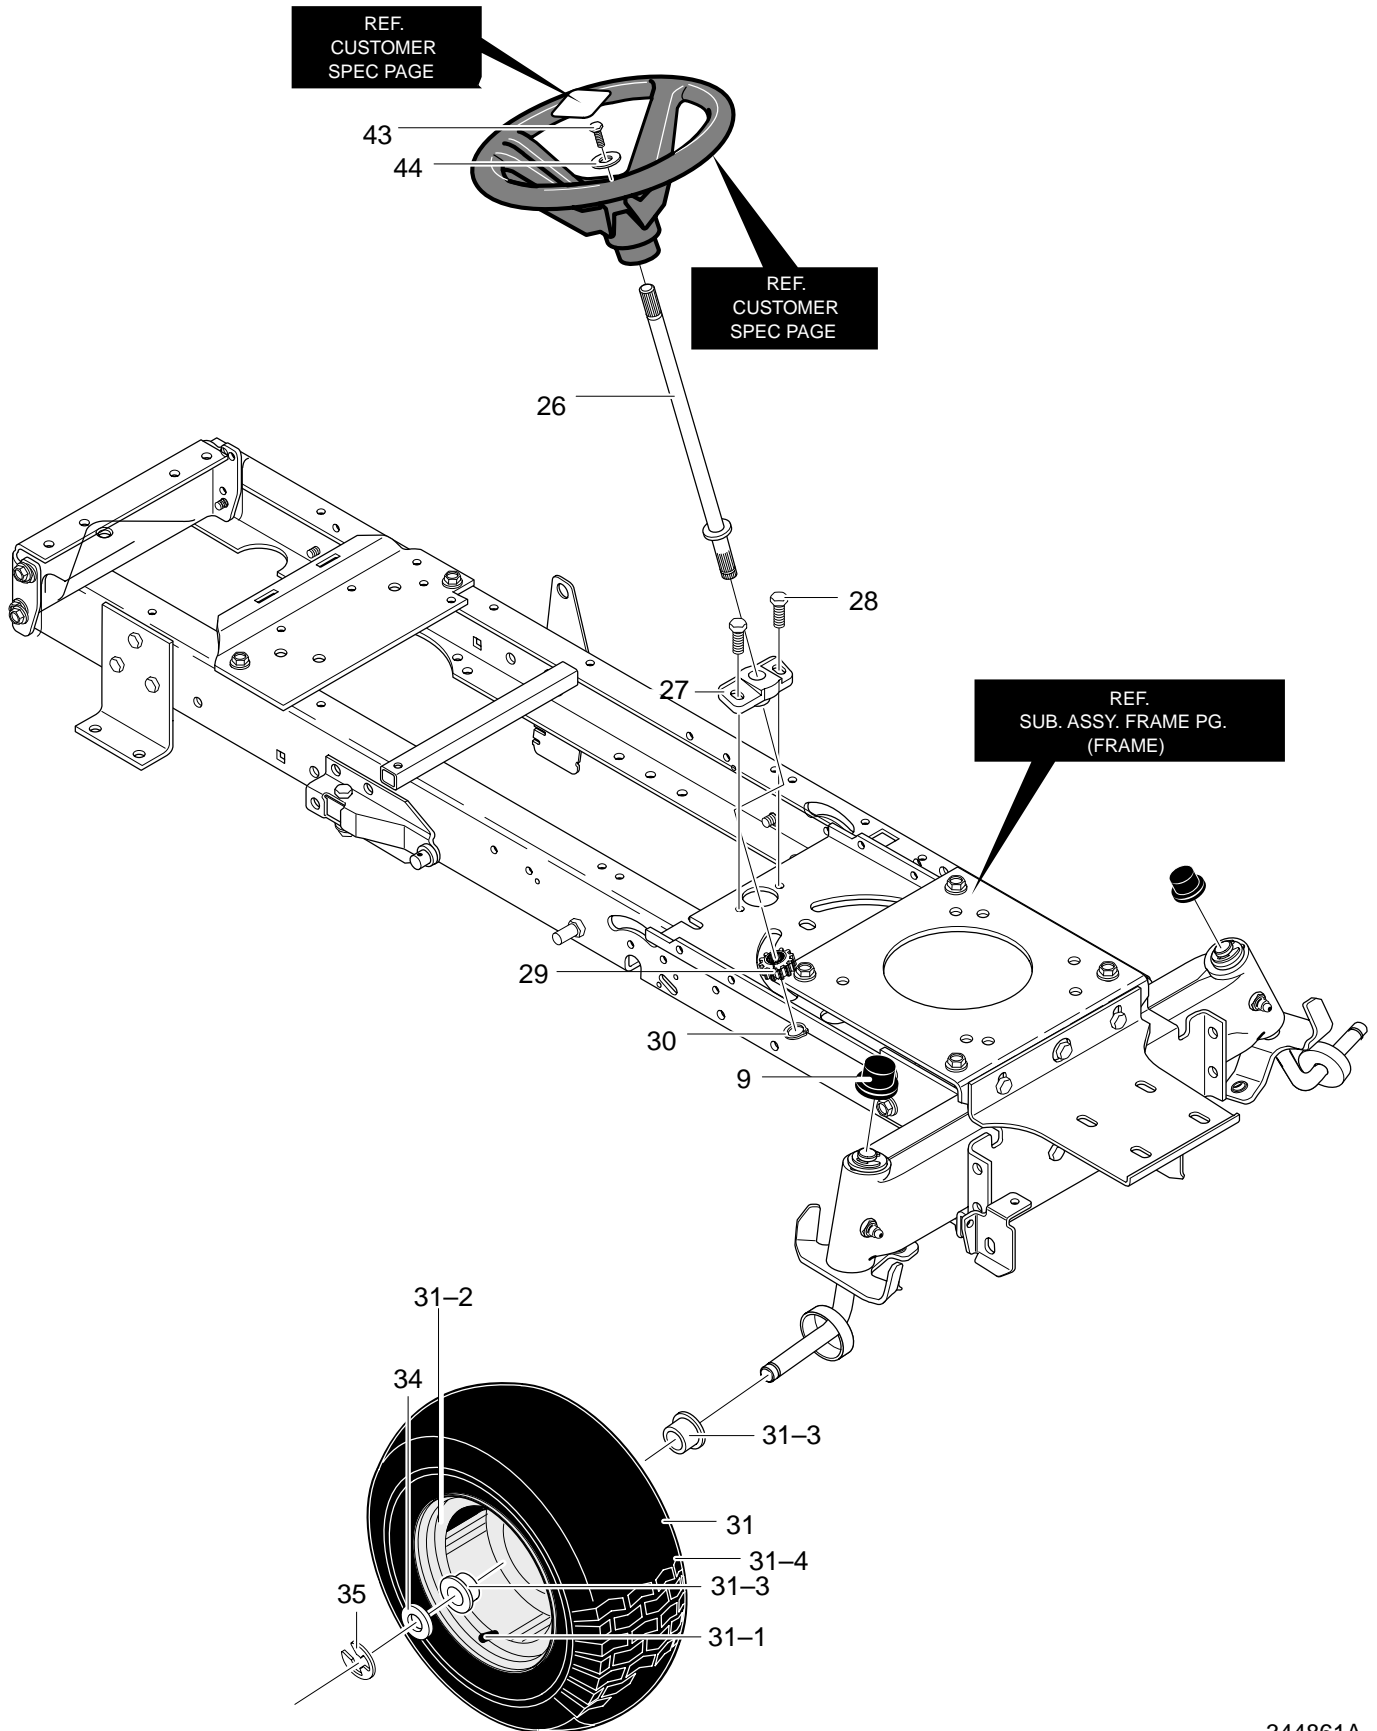

Key No.	Description	Part No.
9	Dust Hub Cap	94618
26	Shaft, Steering	94520
27	Bearing—Lower	94124
28	Screw, 5/16—18x.75	711606
29	Gear, Pinion	94122
30	Retaining Ring	710102
31	Tire & Rim	692641
31-1	Valve Stem	338512
31-2	Rim	338517
31-3	Bearing	338513
31-4	Tire	338514
34	Flatwasher	711758
35	E—Ring	0011x3
43	Screw, 1/4—20x.75	711719
44	Flatwasher	711663
—	Hub Cap	94618