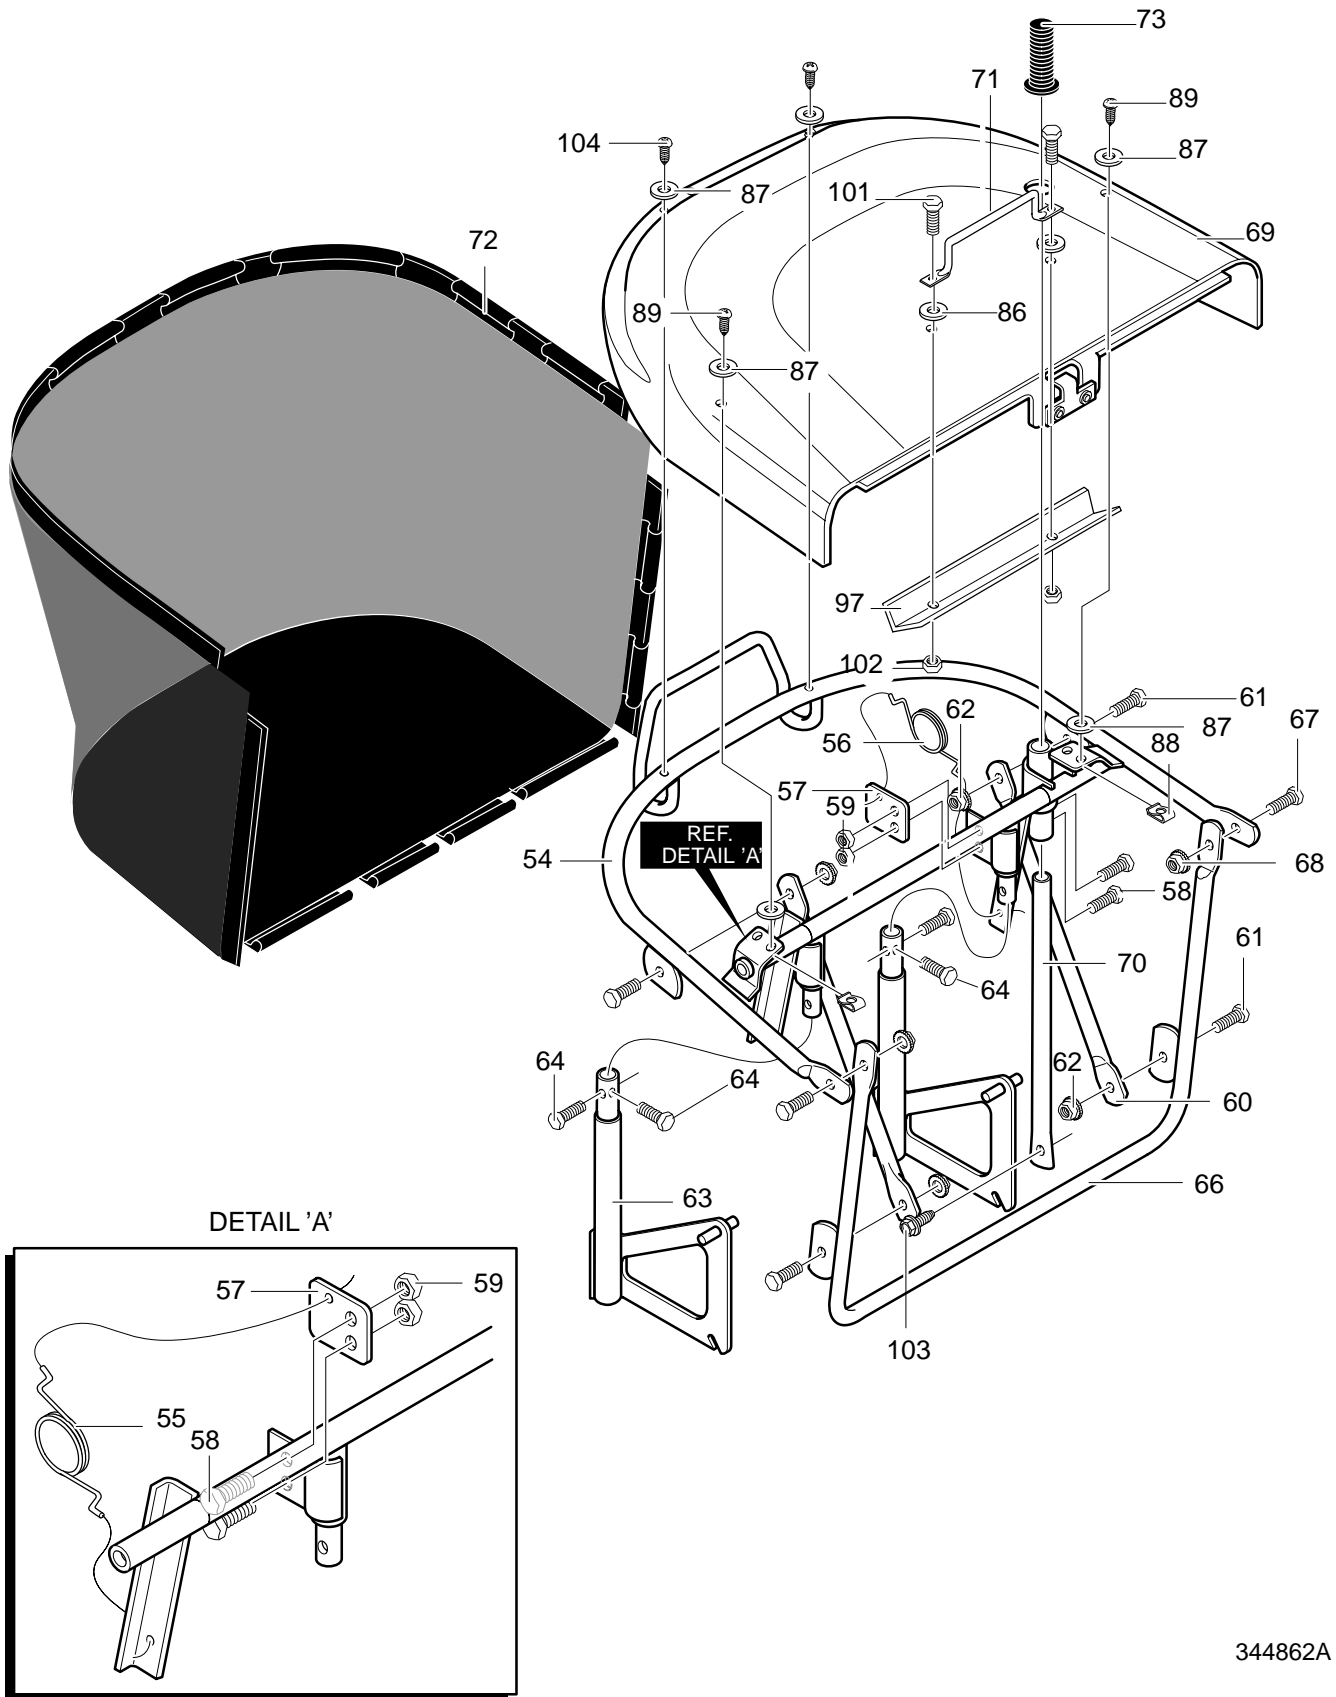

344862A

MODEL 40307x58B

REPAIR PARTS GRASS BAGGER ASSEMBLY

Key No.	Description	Part No.	Key No.	Description	Part No.
54	Asm. Weld Upper Frame	690044-821	69	Top Collector Assembly	94908-898
55	Spring, Torsion RH	690003	70	Handle, Dump Collector	690019
56	Spring, Torsion LH	690004	71	Handle, Reba Collector	690506-821
57	Bracket, Spring Collector	95339-821	72	Reba Collector Bag	95389
58	Screw, 1/4-20x.50	313686	73	Rubber Grip	94854
59	Nut, 1/4-20	73826	86	Washer	712129
60	Brace, Frame Collector	94850-821	87	Washer	711921
61	Screw, 1/4-20x.62	711909	88	Nut, 1/4-20 Tinnerman	578107
62	Nut, 1/4-20	711632	89	Screw, 1/4-20x.63	711674
63	Weld Asm. Support Collector	95343-821	97	Brace, Bagger	690010-821
64	Screw, 1/4-20x1.50	711653	101	Screw, 1/4-20x1.50	712068
66	Weld Asm. Front Frame Collect	95349-821	102	Nut, 1/4-20	711632
67	Screw, 1/4-20x.62	711909	103	Screw, #12x.50	711741
68	Nut, 1/4-20	711632	104	Screw, #12x.50	711741