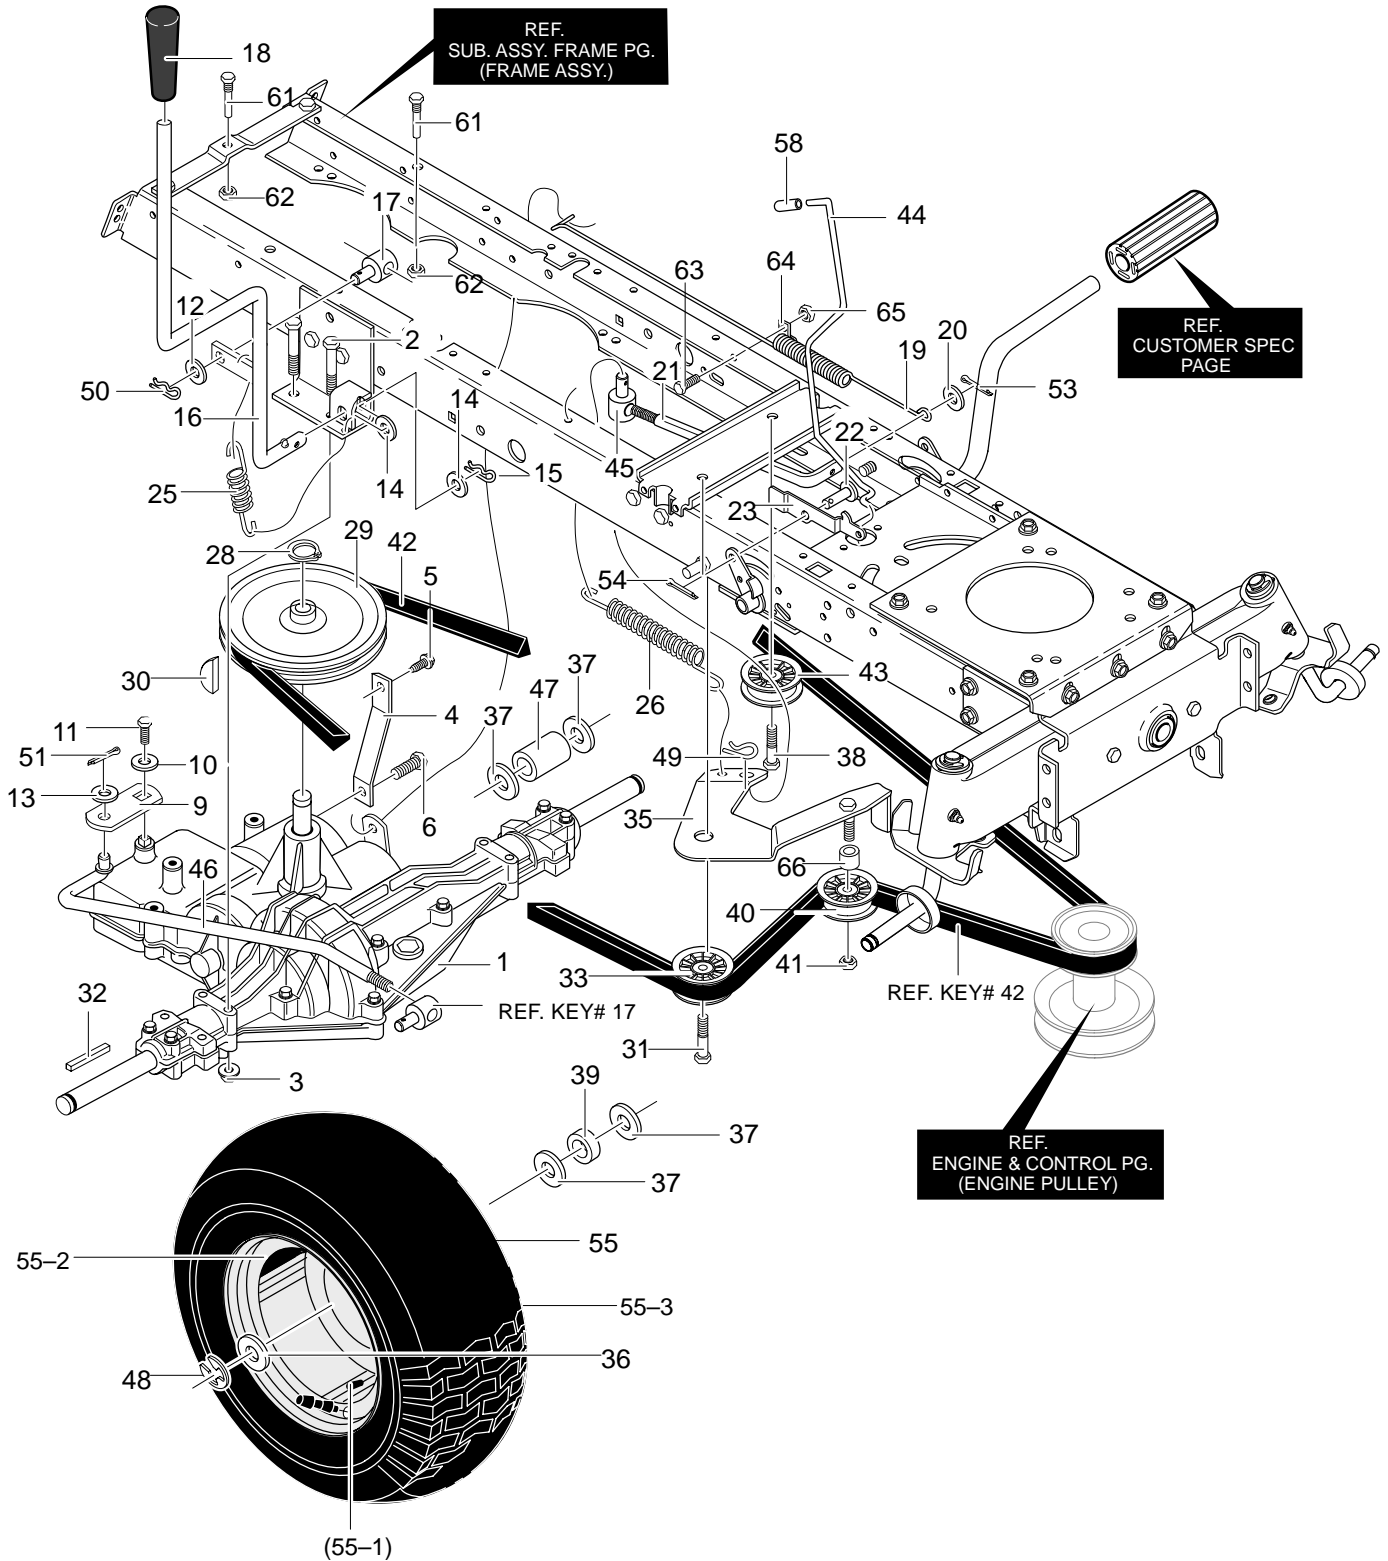

MODEL 40307x58B

REPAIR PARTS MOTION DRIVE

MODEL 40307x58B

REPAIR PARTS MOTION DRIVE

Key No.	Description	Part No.	Key No.	Description	Part No.
1	Transaxle, MST206	*	36	Washer, Flat	711758
2	Screw, 5/16–18X2.50	711669	37	Washer, Flat	711904
3	Nut, 5/16–18	711634	38	Screw, 3/8–16x1.25	711905
4	Bracket, Stabilizer	94620–821	39	Spacer	95418
5	Screw, 5/16–18x.75	711606	40	Pulley, Idler	690409
6	Screw, 5/16–18x.75	710268	41	Nut, 3/8–16	711920
9	Bracket, Shift	94227	42	Belt, V 4L 114.12	94608
10	Washer, Transaxle	711895	43	Pulley, Idler	95531
11	Screw, 1/4–28x.750	01x145	44	Park Brake control Rod	690046
12	Washer, Flat	583409	45	Nut, 5/16–18 Adjusting	711898
13	Washer	71072	46	Rod, Shift Link	690027
14	Flatwasher	711894	47	Spacer	95419
15	Hair Pin	711899	48	E–Ring	0011x3
16	Shift Lever	690087	49	Pin, Hair	711659
17	Nut, Adjust	711591	50	Pin, Hair	711682
18	Grip	94929	51	Pin, Cotter	71081
19	Spring, Brake	95424	53	Pin, Cotter	71081
20	Washer, Flat	711921	54	Pin, Cotter	71081
21	Rod, Clutch	690016	55	Tire & Rim	692511
22	Pin, Clevis	711903	55–1	Valve Stem	338512
23	Latch, Park Brake	95290	55–2	Rim	338524
25	Spring	782223	55–3	Tire	338525
26	Spring, Tension	711522	58	Cap, Dump	335980
28	Ring, Ret	0011x7	61	Screw Guide	20619
29	Pulley, 9.0 ODV4L	94571	62	Nut, 1/4–20	710026
30	Key, Hi Pro 606	50795	63	Screw, 1/4–20x.50	313686
31	Screw, 3/8–16x1.25	711905	64	Retainer	711742
32	Key, Square	52928	65	Nut, 1/4–20	780285
33	Pulley, Idler	95531	66	Spacer 1/2 to 17MM	690369
35	Assy, Idler Arm Traction	94238–821	—	Hubcap	94618

* Contact your nearest transaxle dealer for parts and service.

For information on Replacement Parts see the Central Parts Distributor in your area.