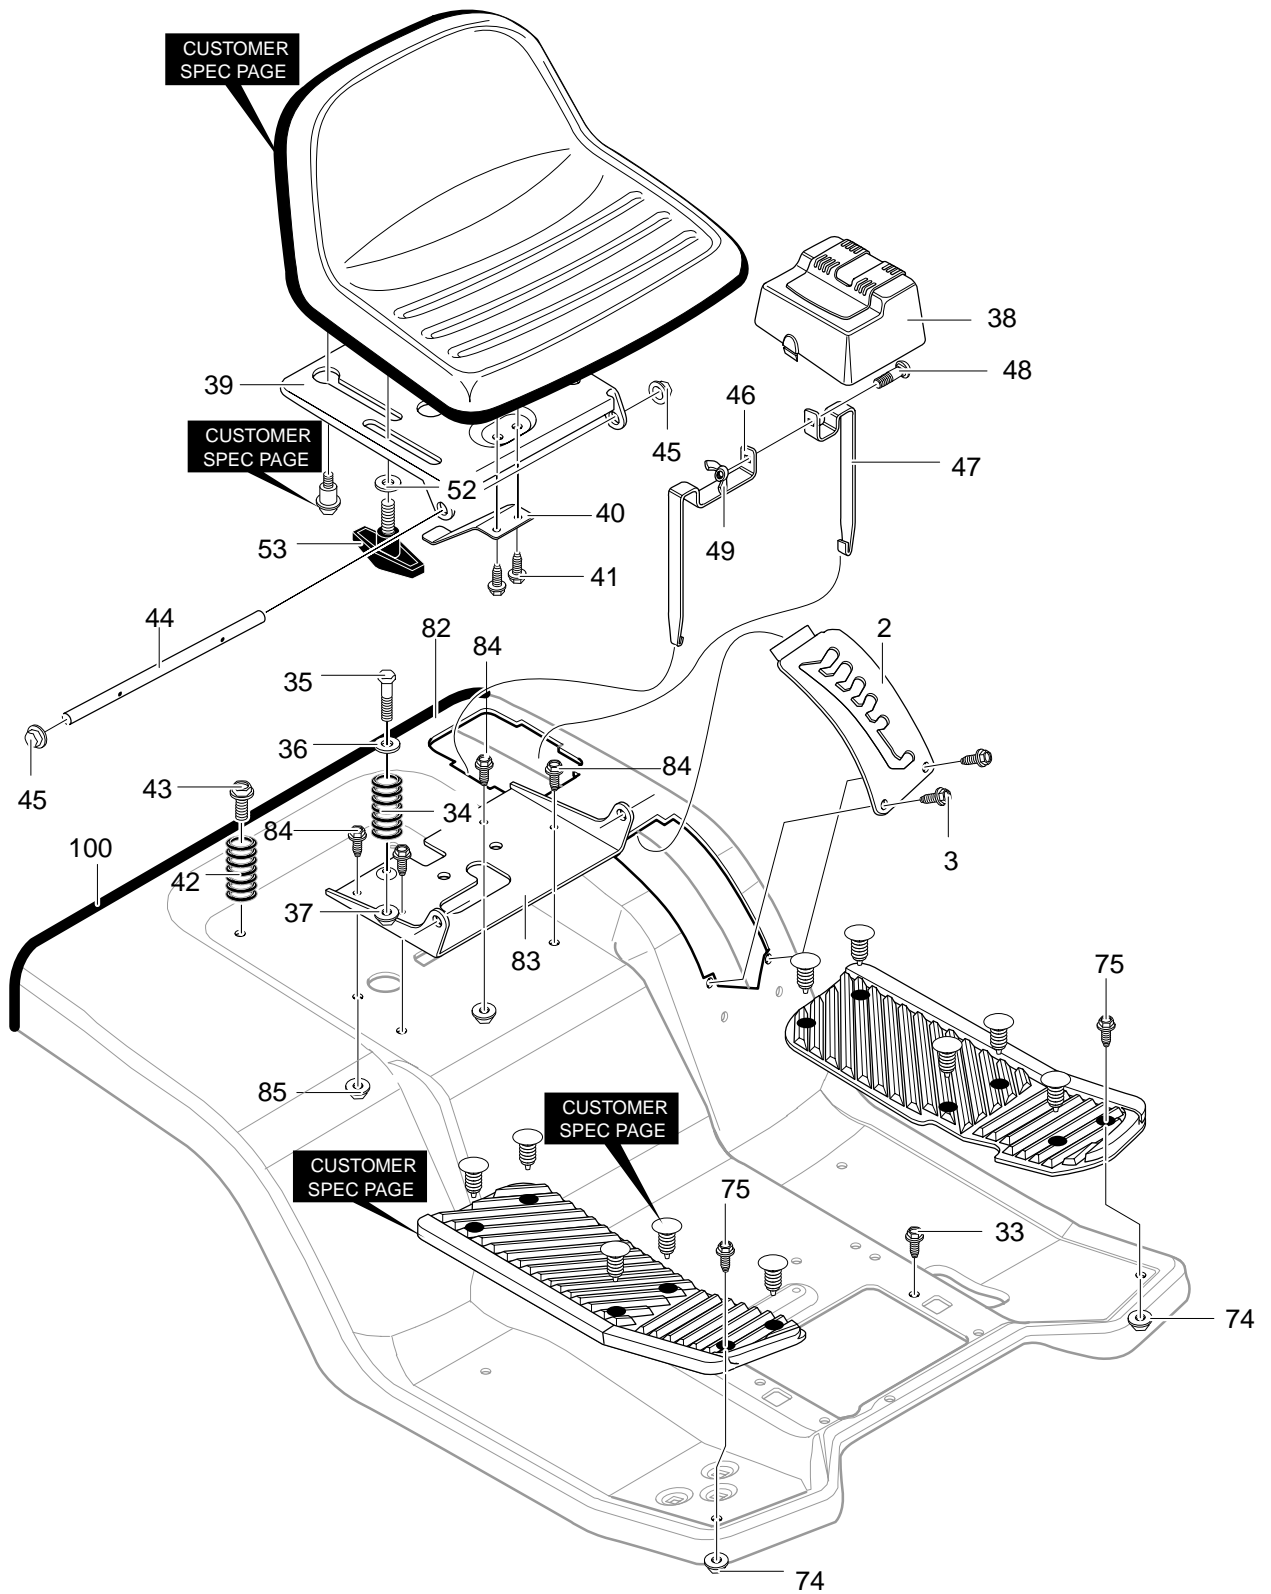

MODEL 40307x58B

REPAIR PARTS REAR CHASSIS ASSEMBLY

MODEL 40307x58B

REPAIR PARTS REAR CHASSIS ASSEMBLY

Key No.	Description	Part No.	Key No.	Description	Part No.
4	Assy., Back Plate/Battery	343678-821	20-1	Chute Weld Asm. Upper	94350
4-1	Assy. Back Plate Flat	95162	20-2	Shield, Transaxle	95367
4-2	Battery Tray Assembly	94563	20-3	Screw, 1/4-20x.63	711642
4-3	Screw, 5/16-18x.50	180073	21	Screw, 5/16-18x.75	711606
4-4	Nut, 5/16-18 Hexwdfllk Whiz	45174	22	Bolt, Carriage 5/16-18x.75	340720
5	Weldment-Latch Lever	95359-821	23	Nut, 5/16-18	710026
6	Rod, Brace	690097	24	Middle Chute Assembly	94296-821
7	Nut, 3/8-16 Hwdfl Whiz-lock	711906	25	Shoulder Bolt	009x57
8	Rod, Brace	94231	26	Flap, Chute	94264
9	Screw, 5/16-18x.75	711606	27	Fastener, Ratchet	309235
12	Screw, 5/16-18x.75	9357	28	Flatwasher	711617
13	Nut, 5/16-18 Hexwdfllk Whiz	710026	29	Pin, Hair	711682
14	Screw, 5/16-18x.75	711606	30	Bolt, Carriage 5/16-18x.75	340720
15	Nut, 5/16-18 Hexwdfllk Whiz	710026	31	Nut, 5/16-18	710026
16	Bracket, Flex Switch Mounting	690245	80	Tape, Double Sided Foam 3/4"	712009
17	Wire Clip, Adhesive	55939	81	Tape, Double Sided Foam 3/4"	712009
18	Flatwasher	711666	90	Screw, 1/4-20x.63	711642
19	Pad, Adhesive	318197	91	Cable Tie	57444
20	Asm., T/A Shield & Upper Chute	690102-821			