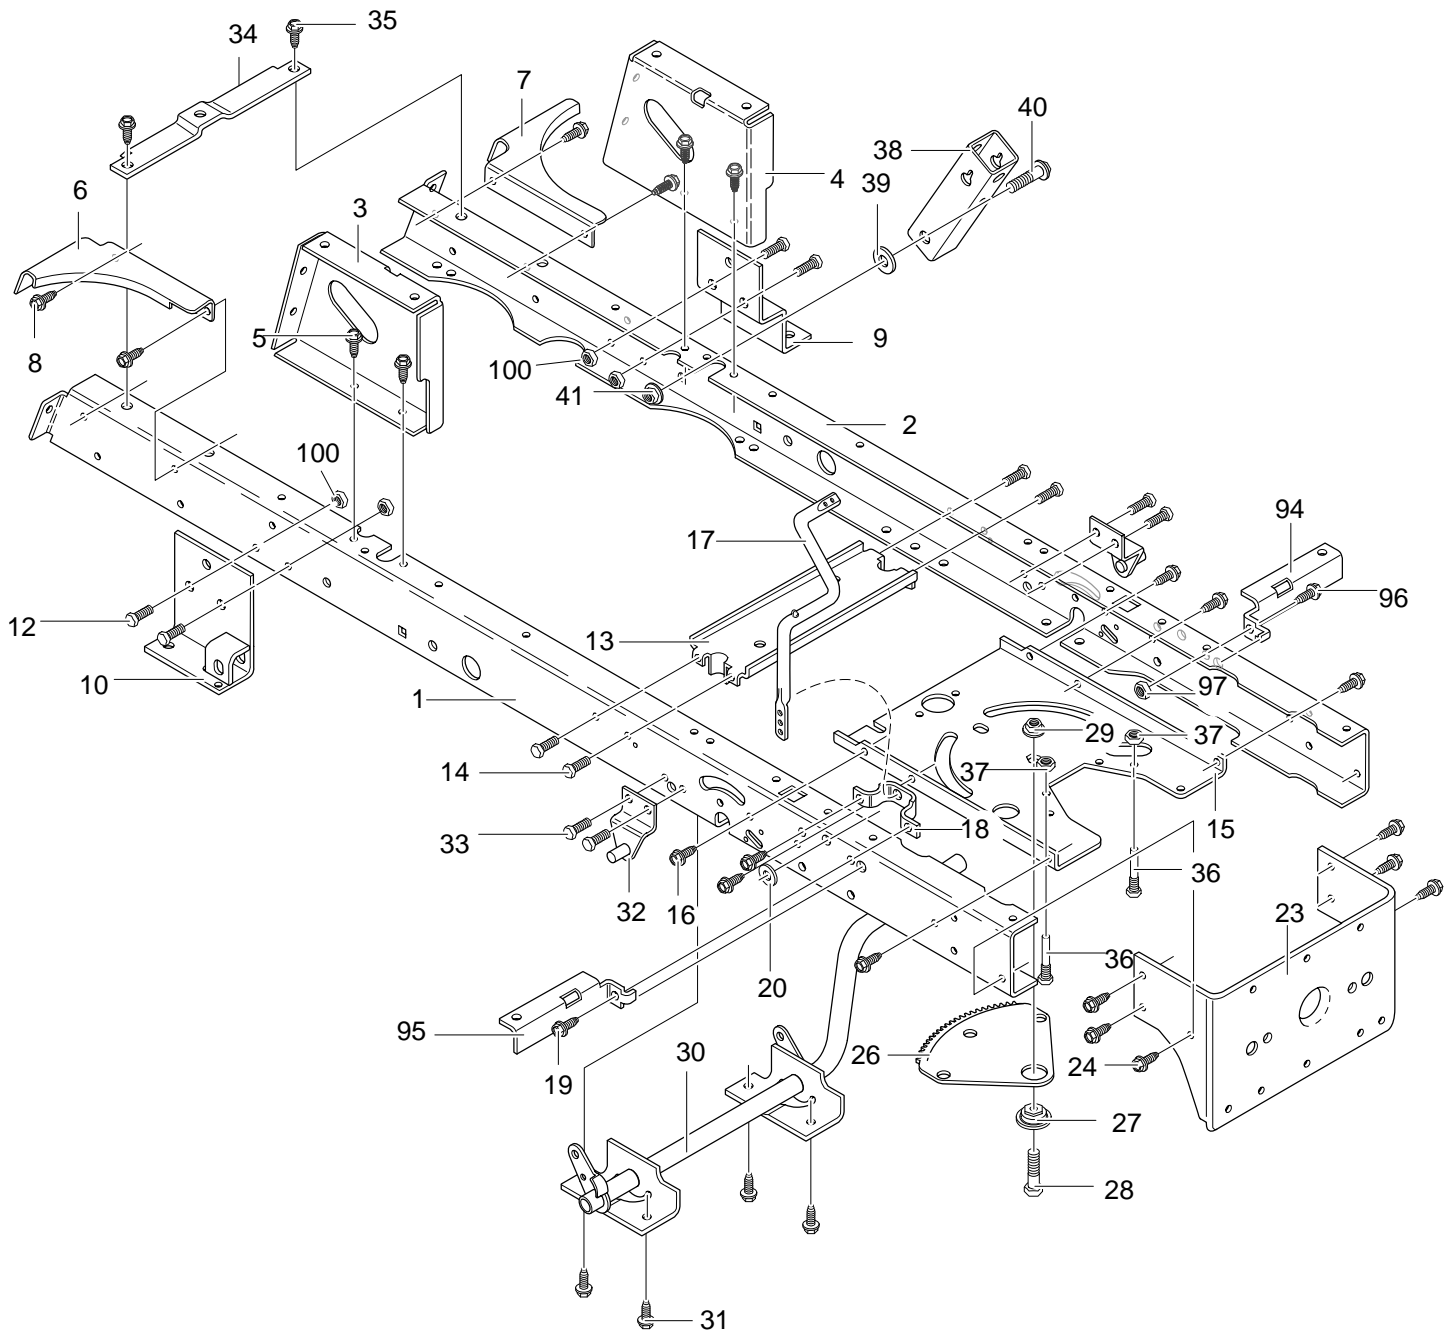

MODEL 40307x58B

REPAIR PARTS FRAME ASSEMBLY

343659B

MODEL 40307x58B

REPAIR PARTS FRAME ASSEMBLY

Key No.	Description	Part No.	Key No.	Description	Part No.
1	Frame, Rail RH	94564	26	Gear, Sector	94121
2	Frame, Rail LH	94565	27	Bearing, Sector Gear	94123
3	Support, Seat RH	94634	28	Screw, 5/16-18x1.00	001X84
4	Support, Seat LH	94633	29	Nut, 5/16-18	15X113
5	Screw, .312-18x.75	26X249	30	Clutch/Brake Pedal	94241
6	Brace, BackPlate RH	94561	31	Screw, .312-18x.75	26X249
7	Brace, BackPlate LH	94562	32	Bracket, Suspension Asm.	94285
8	Screw, 5.312-18x.75	26X249	33	Screw, .312-18x.75	26X249
9	Bracket, T/A RH VST LH MST	94234	34	Brace, Rail	94566
10	Assy., Shift Brace	95396	35	Screw, .312-18x.75	26X249
12	Screw, .312-18x.75	26X249	36	Zinc Screw Guide	93349
13	Assy., Idler Mount, Front	94237	37	Nut, 5/16-18	015X79
14	Screw, .312-18x.75	26X249	38	Bracket, Pivot	94015
15	Plate, Steering	690551	39	Washer, Flat	845
16	Screw, .312-18x.75	26X249	40	Bolt, Shoulder 3/8-16	009X53
17	Crank, PTO	690394	41	Nut, 3/8-16	015X84
18	Bracket, Bell Crank	94005	94	Bracket, Seat Deck LH	690036
19	Screw, .312-18x.75	26X249	95	Bracket, Seat Deck RH	690035
20	Washer, Flat	120395	96	Screw, .312-18x.75	26X249
23	Bracket, Hanger Rear	94013	97	Nut, 5/16-18	015X79
24	Screw, .312-18x.75	26X249	100	Nut, 5/16-18	015X88