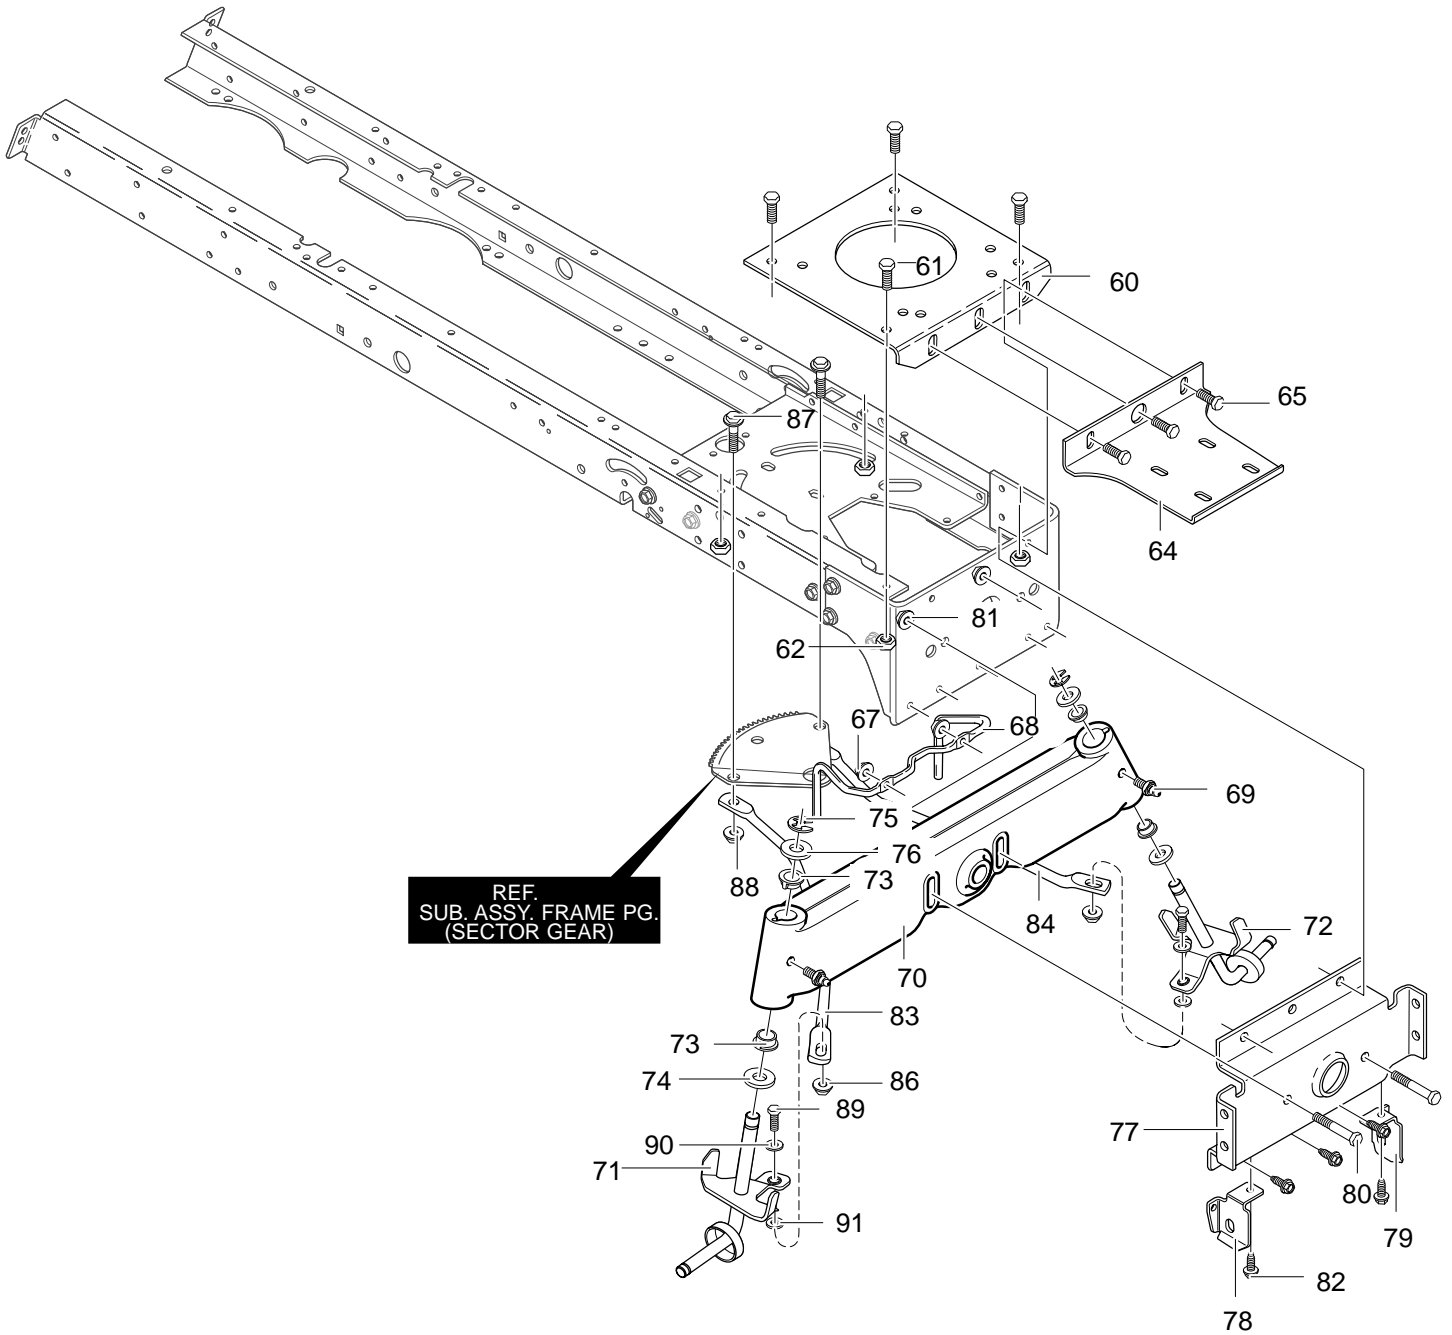

MODEL 40307x58B

REPAIR PARTS FRAME ASSEMBLY

343659B

MODEL 40307x58B

REPAIR PARTS FRAME ASSEMBLY

Key No.	Description	Part No.	Key No.	Description	Part No.
1	Frame, Rail RH	94564	26	Gear, Sector	94121
2	Frame, Rail LH	94565	27	Bearing, Sector Gear	94123
3	Support, Seat RH	94634	28	Screw, 5/16-18x1.00	001X84
4	Support, Seat LH	94633	29	Nut, 5/16-18	15X113
5	Screw, .312-18x.75	26X249	30	Clutch/Brake Pedal	94241
6	Brace, BackPlate RH	94561	31	Screw, .312-18x.75	26X249
7	Brace, BackPlate LH	94562	32	Bracket, Suspension Asm.	94285
8	Screw, 5.312-18x.75	26X249	33	Screw, .312-18x.75	26X249
9	Bracket, T/A RH VST LH MST	94234	34	Brace, Rail	94566
10	Assy., Shift Brace	95396	35	Screw, .312-18x.75	26X249
12	Screw, .312-18x.75	26X249	36	Zinc Screw Guide	93349
13	Assy., Idler Mount, Front	94237	37	Nut, 5/16-18	015X79
14	Screw, .312-18x.75	26X249	38	Bracket, Pivot	94015
15	Plate, Steering	690551	39	Washer, Flat	845
16	Screw, .312-18x.75	26X249	40	Bolt, Shoulder 3/8-16	009X53
17	Crank, PTO	690394	41	Nut, 3/8-16	015X84
18	Bracket, Bell Crank	94005	94	Bracket, Seat Deck LH	690036
19	Screw, .312-18x.75	26X249	95	Bracket, Seat Deck RH	690035
20	Washer, Flat	120395	96	Screw, .312-18x.75	26X249
23	Bracket, Hanger Rear	94013	97	Nut, 5/16-18	015X79
24	Screw, .312-18x.75	26X249	100	Nut, 5/16-18	015X88