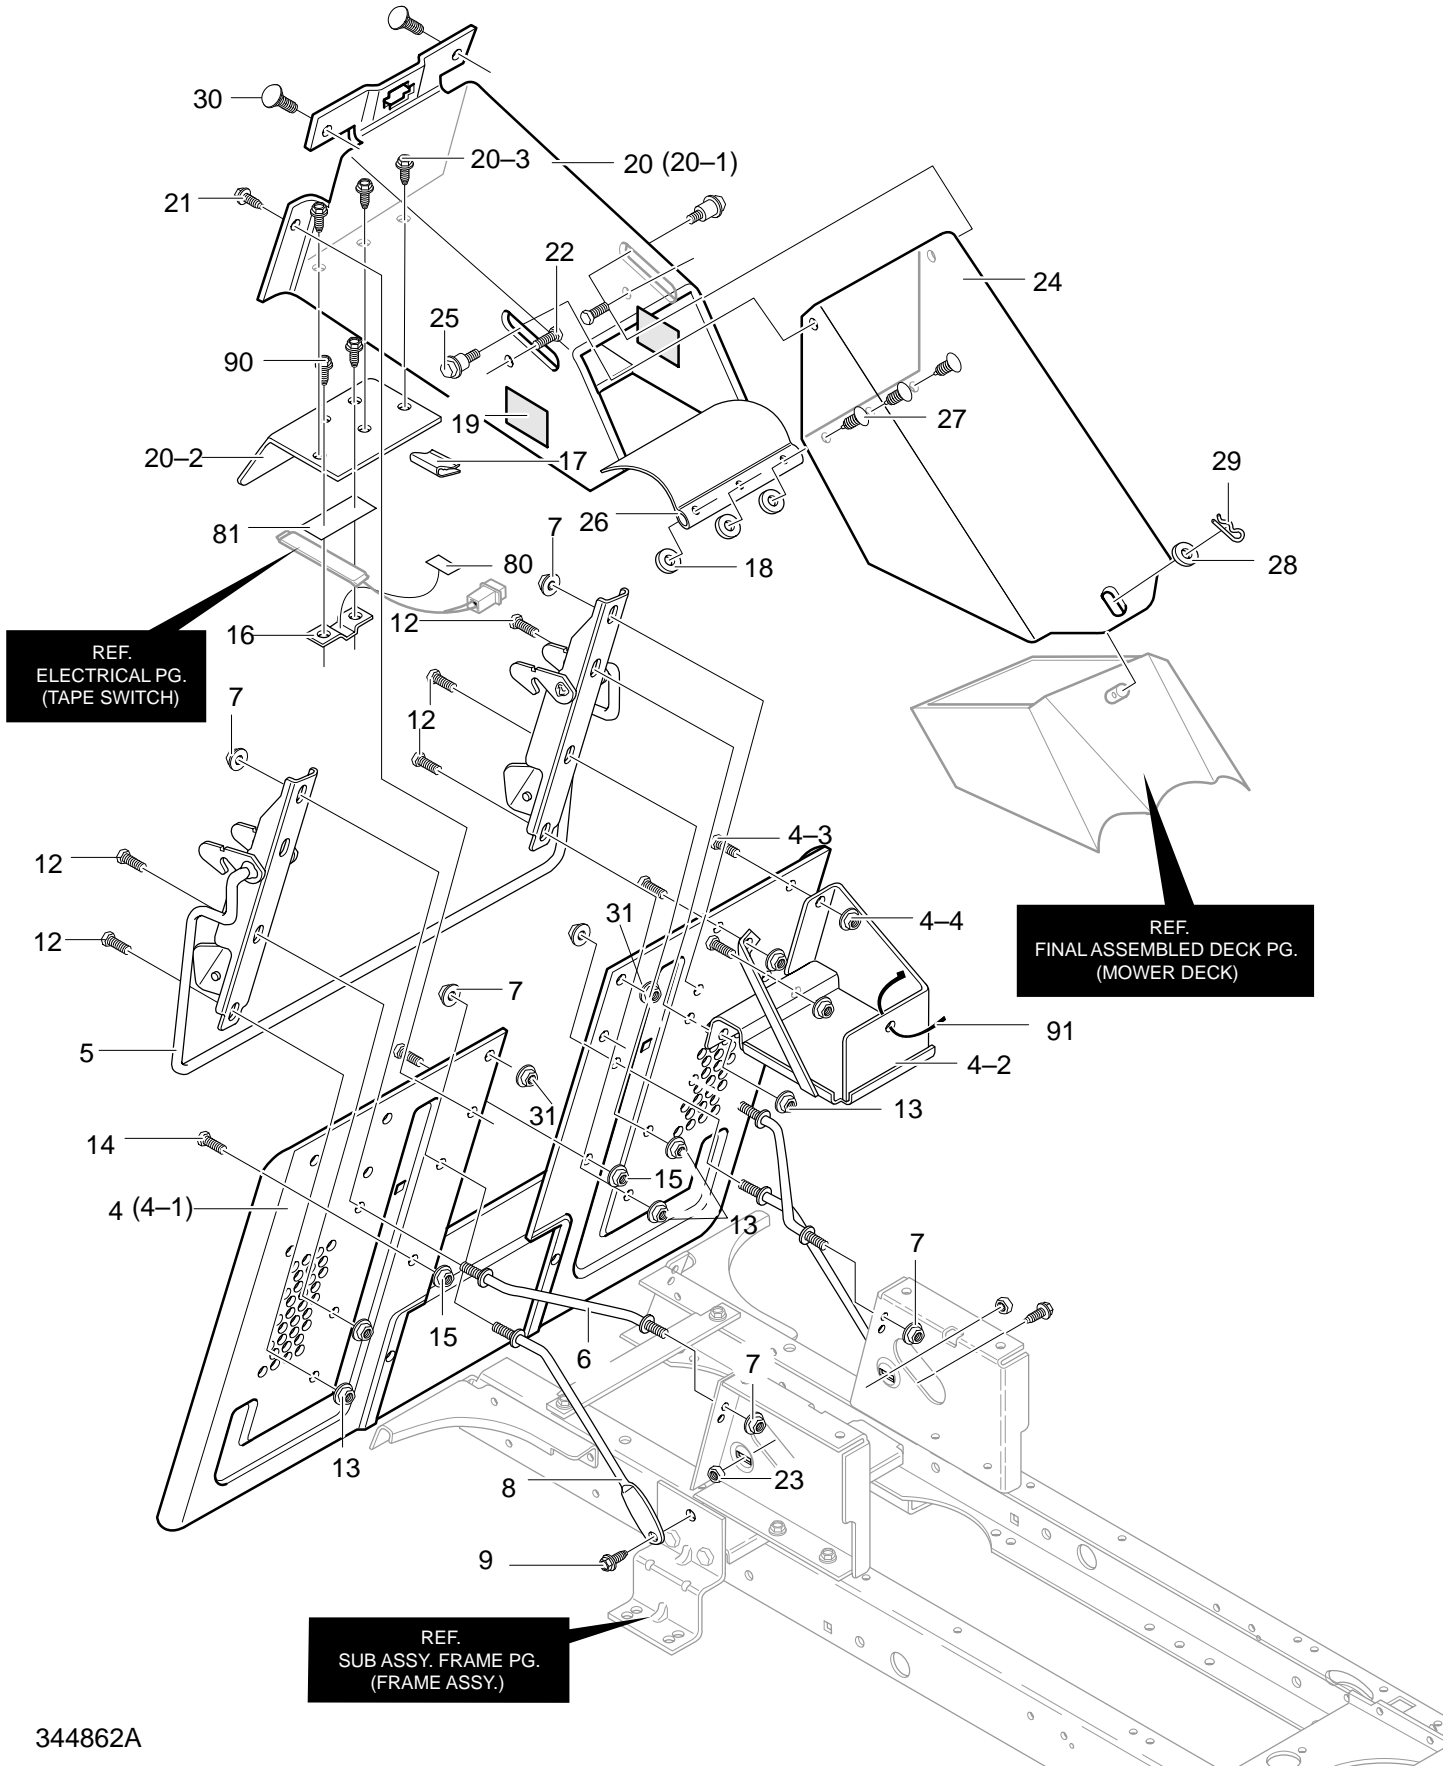

MODEL 40307x58B

REPAIR PARTS REAR CHASSIS ASSEMBLY

MODEL 40307x58B

REPAIR PARTS REAR CHASSIS ASSEMBLY

Key No.	Description	Part No.	Key No.	Description	Part No.
4	Assy., Back Plate/Battery	343678-821	20-1	Chute Weld Asm. Upper	94350
4-1	Assy. Back Plate Flat	95162	20-2	Shield, Transaxle	95367
4-2	Battery Tray Assembly	94563	20-3	Screw, 1/4-20x.63	711642
4-3	Screw, 5/16-18x.50	180073	21	Screw, 5/16-18x.75	711606
4-4	Nut, 5/16-18 Hexwdfllk Whiz	45174	22	Bolt, Carriage 5/16-18x.75	340720
5	Weldment-Latch Lever	95359-821	23	Nut, 5/16-18	710026
6	Rod, Brace	690097	24	Middle Chute Assembly	94296-821
7	Nut, 3/8-16 Hwdfl Whiz-lock	711906	25	Shoulder Bolt	009x57
8	Rod, Brace	94231	26	Flap, Chute	94264
9	Screw, 5/16-18x.75	711606	27	Fastener, Ratchet	309235
12	Screw, 5/16-18x.75	9357	28	Flatwasher	711617
13	Nut, 5/16-18 Hexwdfllk Whiz	710026	29	Pin, Hair	711682
14	Screw, 5/16-18x.75	711606	30	Bolt, Carriage 5/16-18x.75	340720
15	Nut, 5/16-18 Hexwdfllk Whiz	710026	31	Nut, 5/16-18	710026
16	Bracket, Flex Switch Mounting	690245	80	Tape, Double Sided Foam 3/4"	712009
17	Wire Clip, Adhesive	55939	81	Tape, Double Sided Foam 3/4"	712009
18	Flatwasher	711666	90	Screw, 1/4-20x.63	711642
19	Pad, Adhesive	318197	91	Cable Tie	57444
20	Asm., T/A Shield & Upper Chute	690102-821