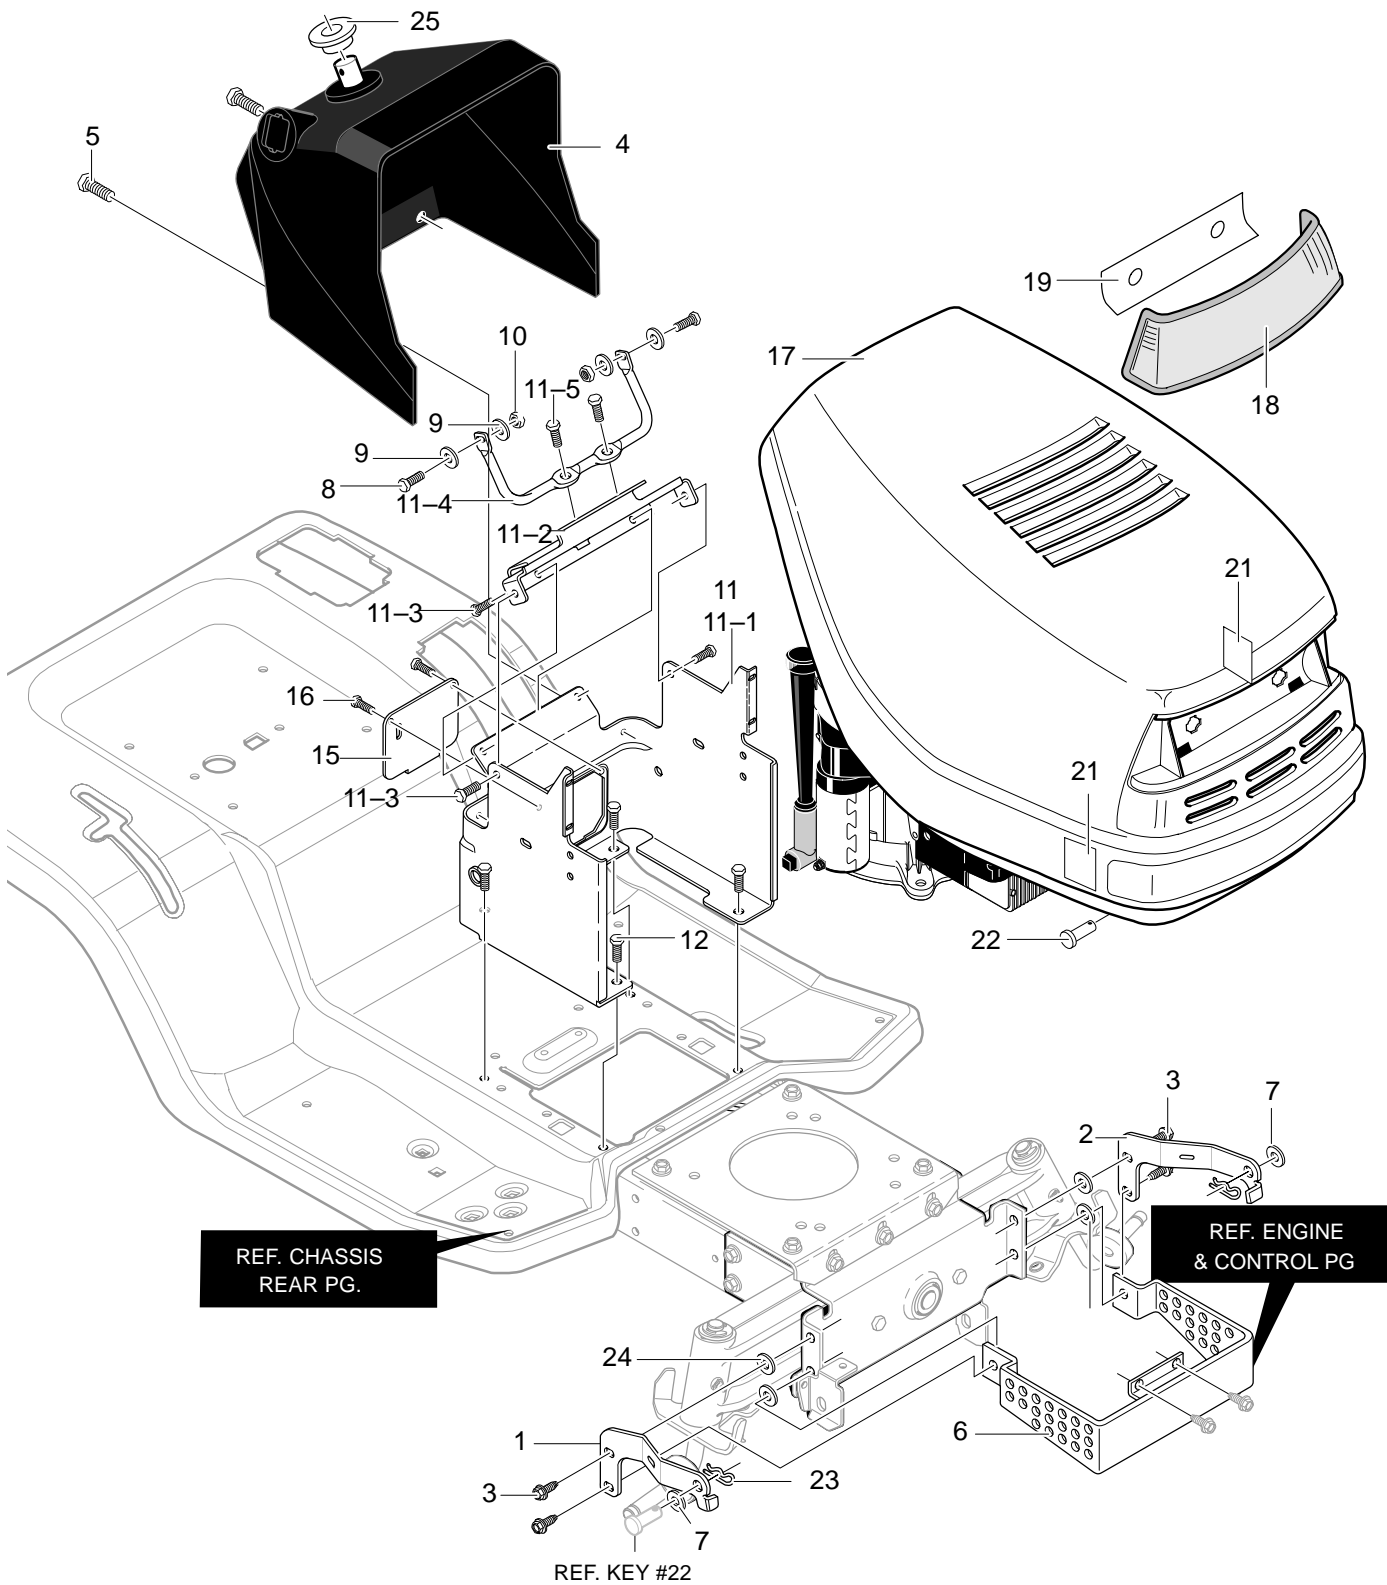

MODEL 40307x58B

REPAIR PARTS CHASSIS & HOOD ASSEMBLY

344695A

MODEL 40307x58B

REPAIR PARTS CHASSIS & HOOD ASSEMBLY

Key No.	Description	Part No.	Key No.	Description	Part No.
1	Bracket, Hood RH	95432-821	15	Panel, Access	95270-898
2	Bracket, Hood LH	95433-821	16	Screw, 10-24x.50	711629
3	Screw, 5/16-18x.75	711606	17	Hood	94950
4	Dash	94907	18	Lens, Headlamp	302670
5	Screw, 1/4-14x.75	711762	19	Foil, Lens	308492
6	Heat Shield Guard	95195-821	21	Foil, Heat Reflector	301452
7	Washer, Flat Insulate	712480	22	Pin, Clevis	711856
8	Screw, 1/4-20x.75	302628	23	Hair Pin	711682
9	Washer, Flat .286x.63x.065	71067	24	Washer, Plastic	6711
10	Nut, 1/4-20 Reghexctrlk	73826	25	Bushing, Steering Shaft	95404
11	Assembly, Lower Console	341569-898	—	Decal, Marathon RH Hood	710902
11-1	Tower, Lower Dash	95425	—	Decal, Marathonl LH Hood	710901
11-2	Support, Steering	95426	—	Decal, 12.5/102	710894
11-3	Screw, 1/4-20x.50	710264	—	Decal, Marathon 12.5	710896
11-4	Rod, Dash Brace	95406	—	Decal, Bumper Oleo Mac	710903
11-5	Screw, 1/4-20x.50	710264	—	Instruction Book & Parts List	F-000738J
12	Screw, 10-24x.50	711606			