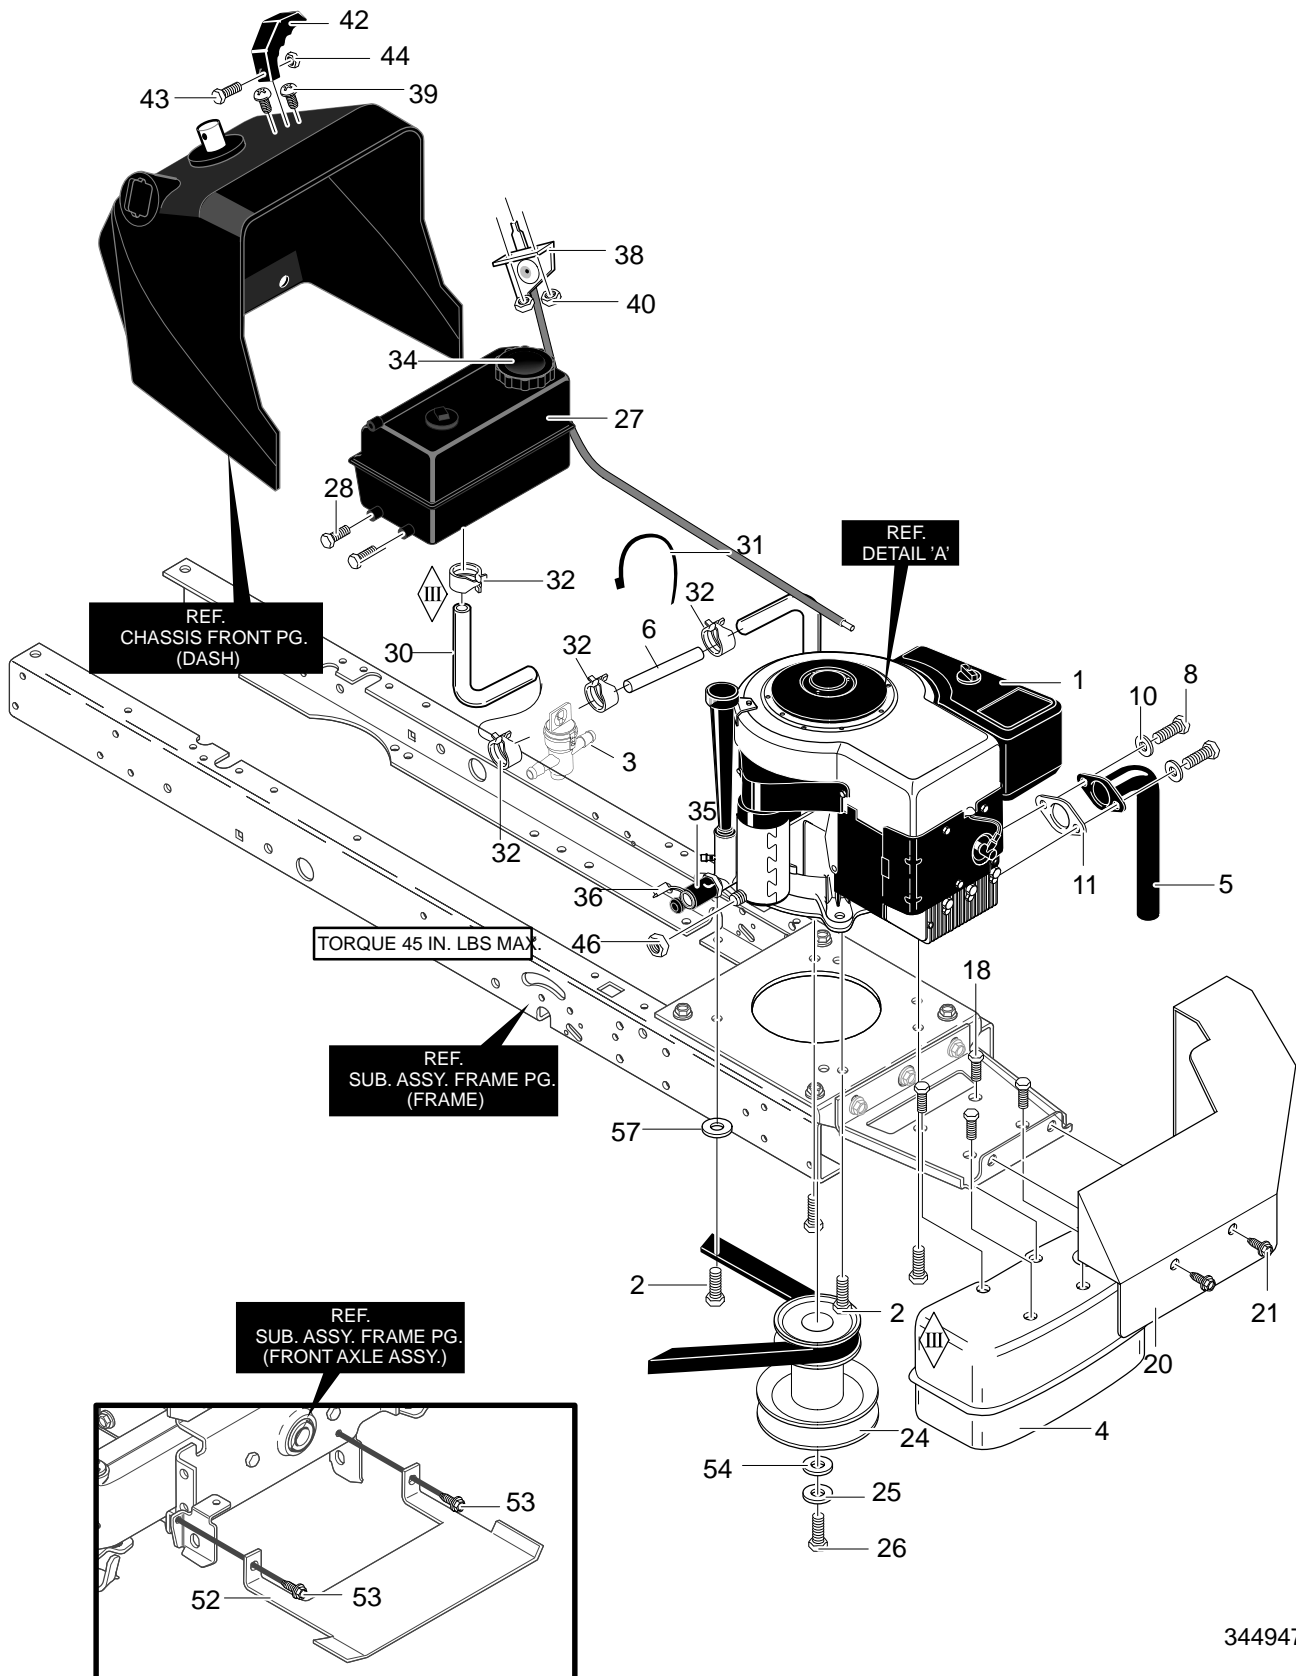

* Contact your nearest transaxle dealer for parts and service.

For information on Replacement Parts see the Central Parts Distributor in your area.

MODEL 40307x58B

REPAIR PARTS MOWER SUSPENSION ASSEMBLY

Key No.	Description	Part No.	Key No.	Description	Part No.
1	Assembly, Lift Arm	95233-821	25	Grip	94928
2	Screw, 1/2-13x1.50	711917	26	PTO Handle	690126
3	Nut, 1/2-13 Lock	711918	27	Paddle, Switch	95284
4	Bracket, Lift Link	94262-821	28	Screw, Thread Form	711621
5	Washer, Flat	711617	29	Bracket, PTO	94018-821
6	Hair Pin	711676	30	Screw, 5/16-18x.50	780055
9	Hair Pin	711676	31	Lever, PTO	95283
10	Spring, Extension	710235	32	Bolt, Shoulder 3/8-16	711613
15	Link-Lift Handle	711981	33	Hair Pin	711659
16	Washer, Flat	711617	34	Washer, Flat	711615
17	Hair Pin	711676	35	Link PTO	95282
18	Handle, Lift	690532	36	Nut, 3/8-16	711622
19	Torsion Spring	710111	37	Screw 5/16-18x.75	711606
20	Hair Pin	711676	38	Torsion Spring	710141
21	Grip, Lift	94929	40	Spacer	94309
24	Washer, Flat	711616	41	Spacer, Sleeve	56150