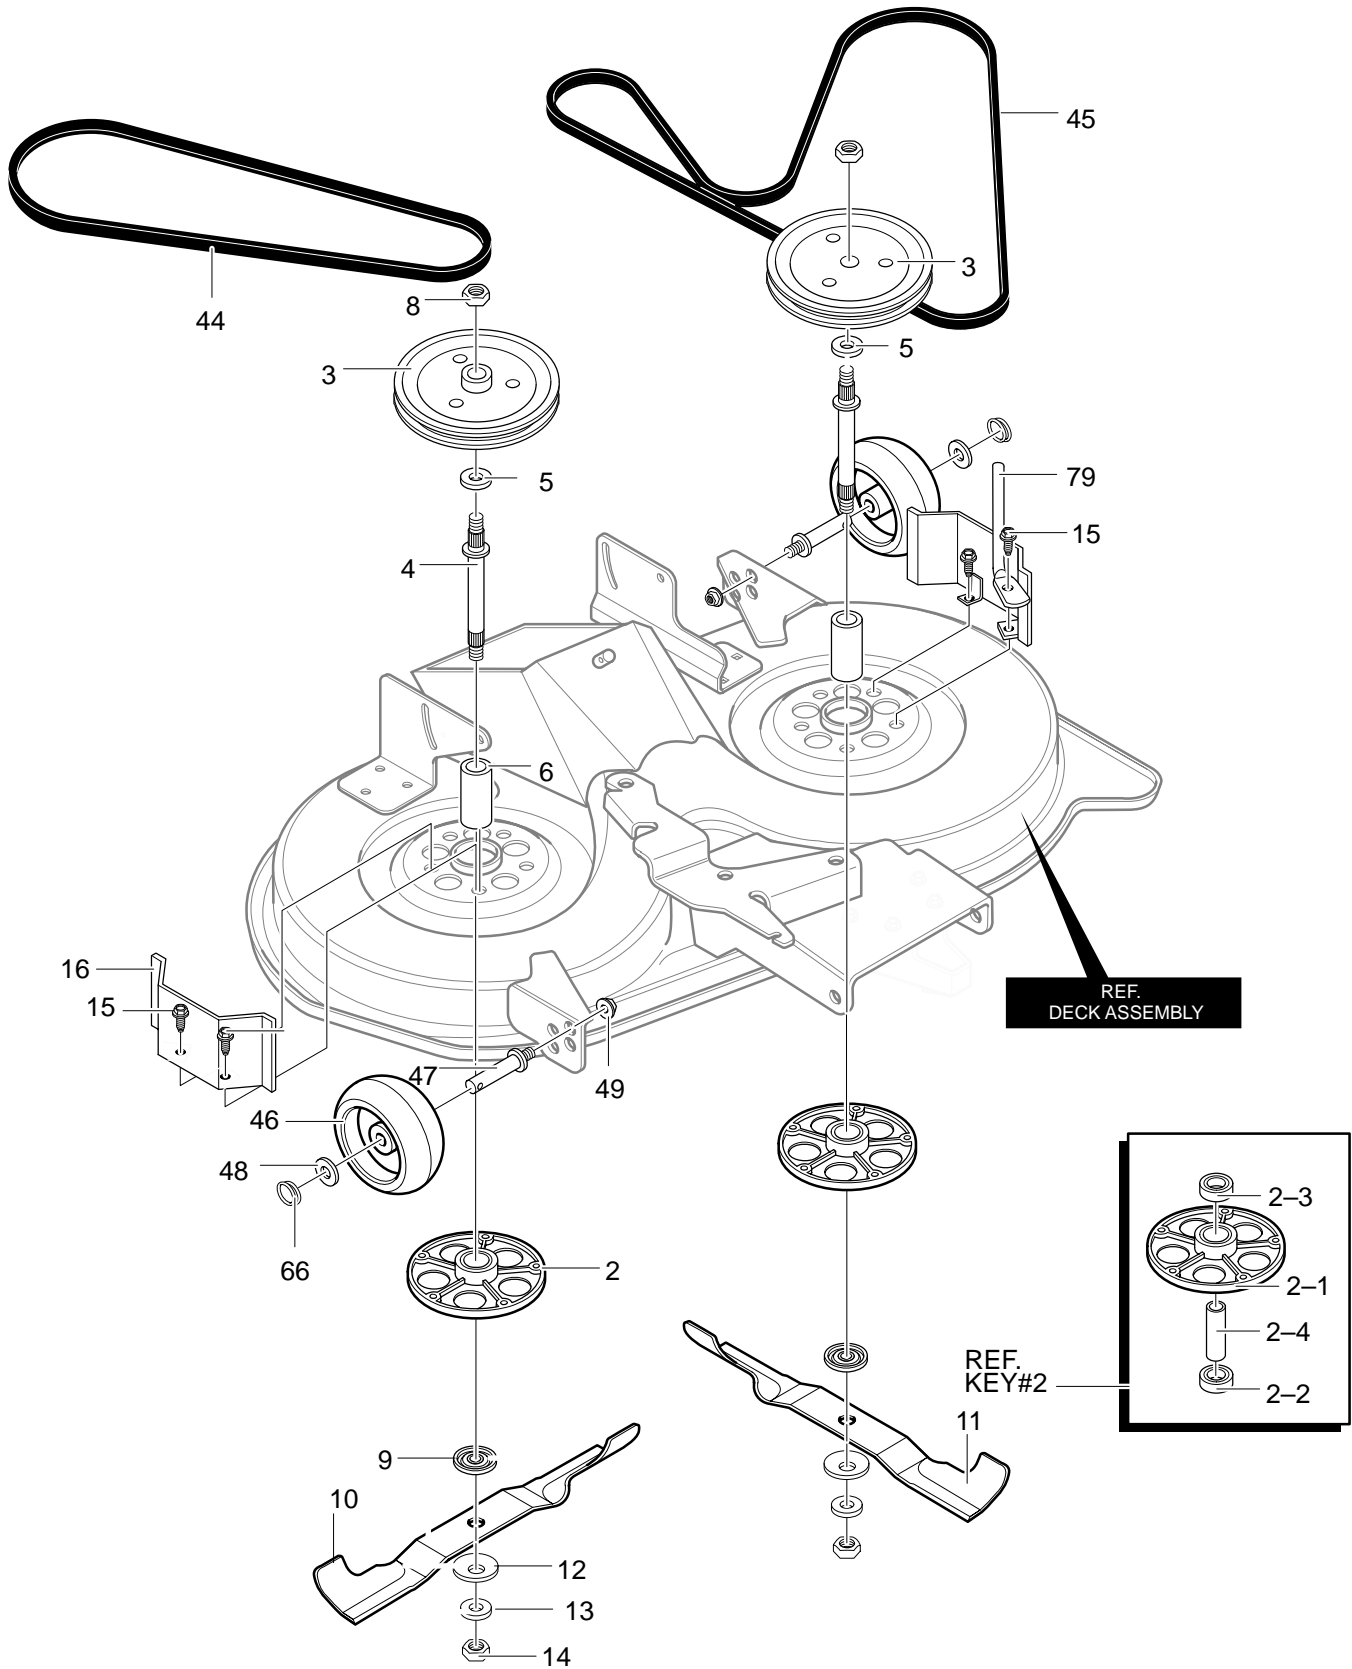

MODEL 40307x58B

REPAIR PARTS DECK ASSEMBLY

MODEL 40307x58B

REPAIR PARTS DECK ASSEMBLY

Key No.	Description	Part No.	Key No.	Description	Part No.
2	Assembly, Jackshaft Housing	94305	12	Washer, Bellville	17x166
2-1	Housing, Jackshaft	94282	13	Flatwasher	17x165
2-2	Bearing, Lower Jackshaft	92282	14	Nut, 9/16-18	711910
2-3	Bearing, Upper Jackshaft	92281	15	Screw, 3/8-16x1.00	711911
2-4	Spacer	90904	16	Pulley Cover	94288-821
3	Pulley, Deck	690020	44	Belt, V 46.5LG	710231
4	Jackshaft	91922	45	Belt, Deck	690071
5	Flatwasher	17x165	46	Gauge Wheel	92683
6	Spacer	91903	47	Shoulder Bolt	711746
8	Nut, 9/16-18	711910	48	Flatwasher	711615
9	Adapter, Deck	94207	49	Nut, 3/8-16	711622
10	Blade, LH	690499	66	Circle Pin	711764
11	Blade, RH	690500	79	Rod, Belt Guide	95280