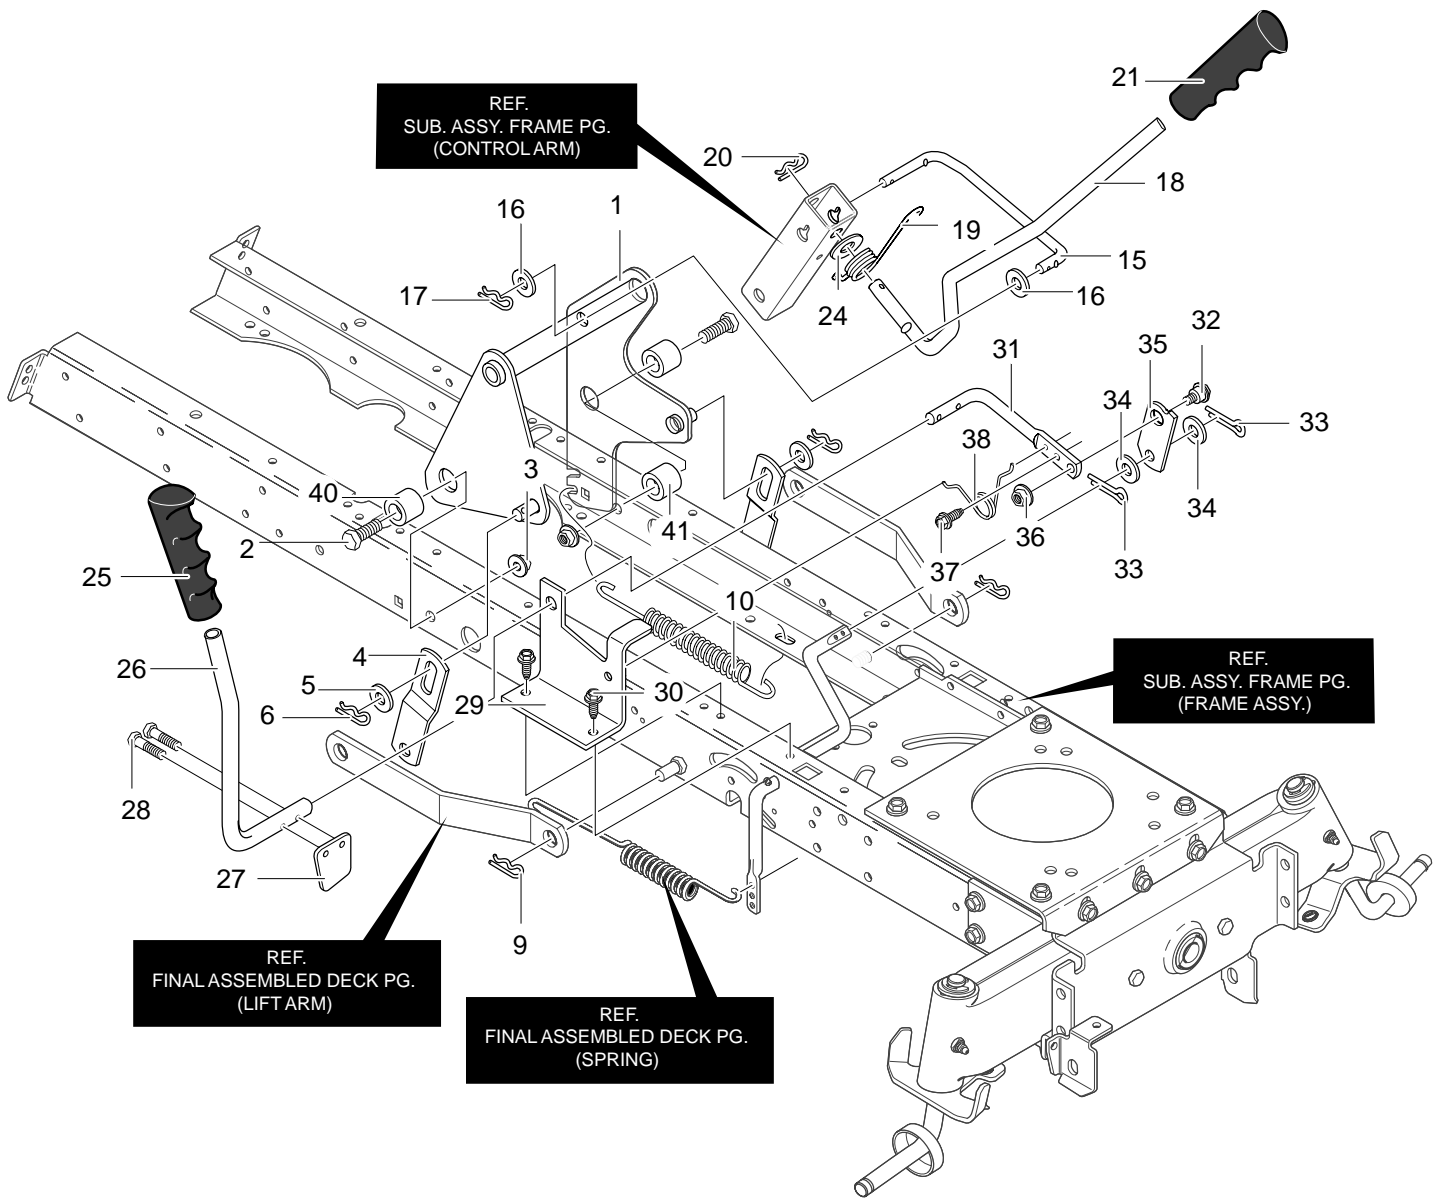

* Contact your nearest transaxle dealer for parts and service.

For information on Replacement Parts see the Central Parts Distributor in your area.

MODEL 40307x58B

REPAIR PARTS MOWER SUSPENSION ASSEMBLY

Key No.	Description	Part No.	Key No.	Description	Part No.
1	Assembly, Lift Arm	95233-821	25	Grip	94928
2	Screw, 1/2-13x1.50	711917	26	PTO Handle	690126
3	Nut, 1/2-13 Lock	711918	27	Paddle, Switch	95284
4	Bracket, Lift Link	94262-821	28	Screw, Thread Form	711621
5	Washer, Flat	711617	29	Bracket, PTO	94018-821
6	Hair Pin	711676	30	Screw, 5/16-18x.50	780055
9	Hair Pin	711676	31	Lever, PTO	95283
10	Spring, Extension	710235	32	Bolt, Shoulder 3/8-16	711613
15	Link-Lift Handle	711981	33	Hair Pin	711659
16	Washer, Flat	711617	34	Washer, Flat	711615
17	Hair Pin	711676	35	Link PTO	95282
18	Handle, Lift	690532	36	Nut, 3/8-16	711622
19	Torsion Spring	710111	37	Screw 5/16-18x.75	711606
20	Hair Pin	711676	38	Torsion Spring	710141
21	Grip, Lift	94929	40	Spacer	94309
24	Washer, Flat	711616	41	Spacer, Sleeve	56150