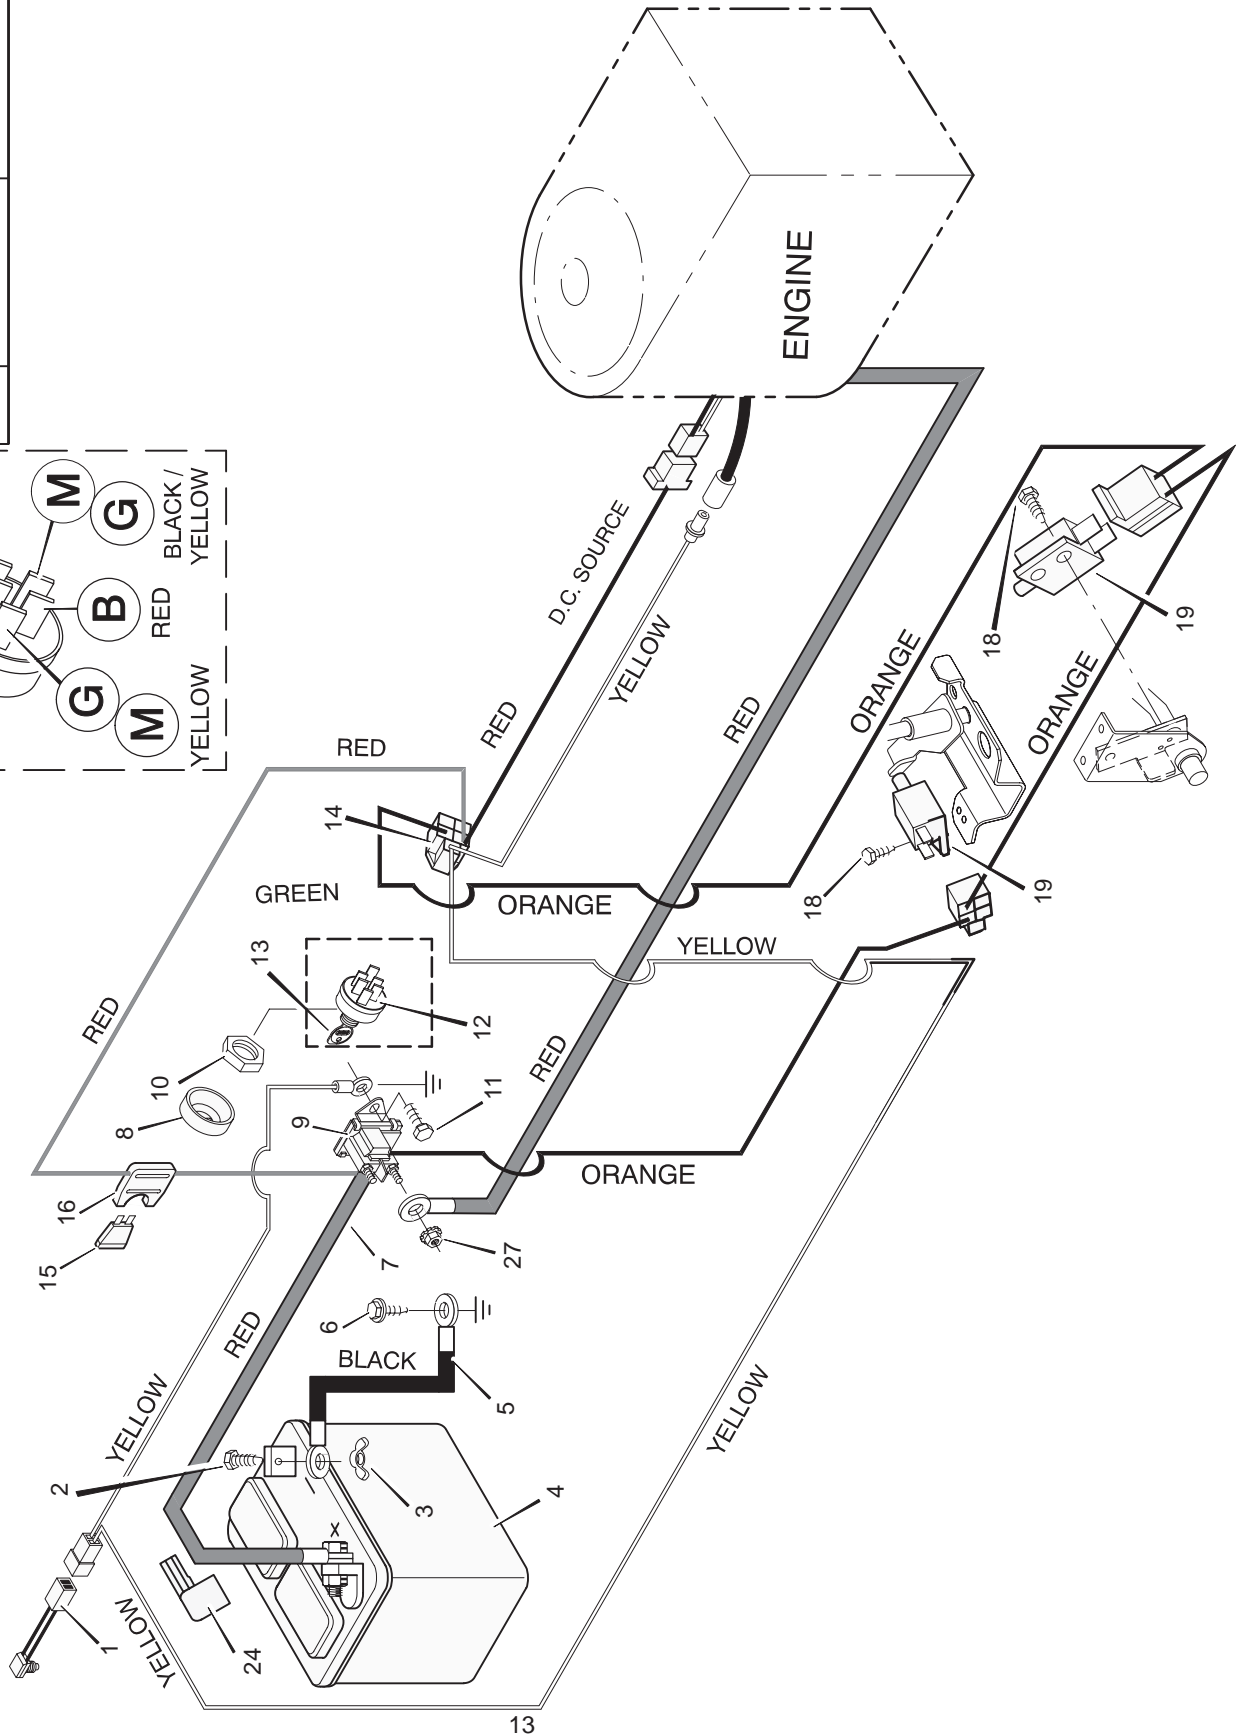

MODEL 38711x73B

REPAIR PARTS ELECTRICAL SYSTEM

POS.	FUNCTION	CIRCUIT (MAKE)
1	OFF	M+G
2	RUN	B+L
3	START	B+S