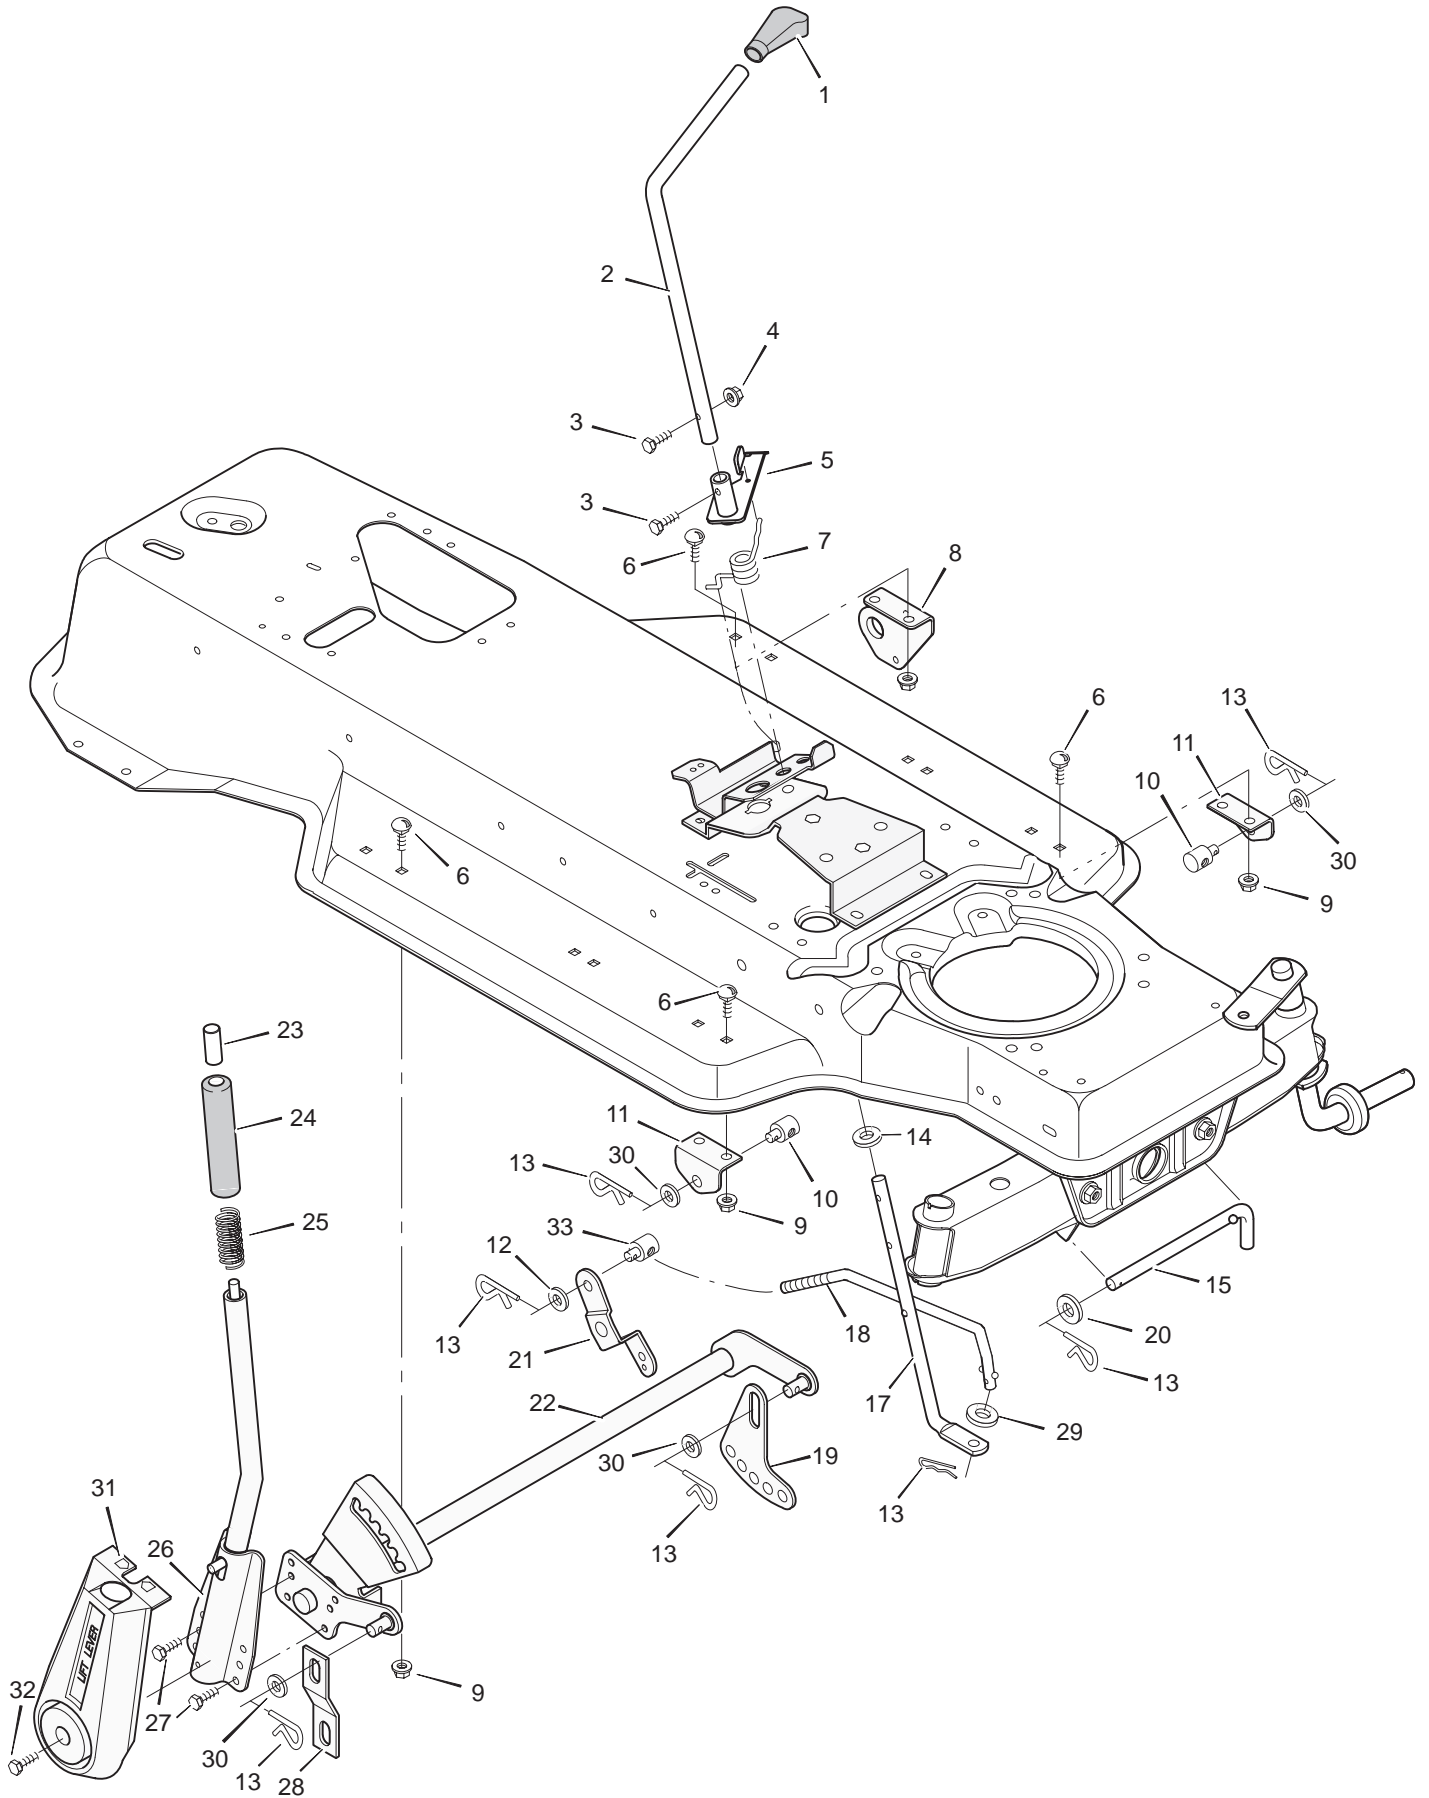

MODEL 38711x73B

REPAIR PARTS STEERING

Key No.	Description	Part No.
1	Wheel, Steering	92078
2	Nut, Hex	15x118
3	Bolt, Hex	1x66
4	Post, Steering	91714 Z
5	Bolt, Hex	1x74
6	Screw	26x249
7	Bracket, Sector	91716E700
8	Gear, Pinion	92715
9	Bearing	92716
10	Bolt, Hex	1x84
11	Locknut, Flange	15x87
12	Spacer	92564
13	Gear, Sector	92316
14	Bracket, Sector	91708E700
15	Kit, Steering Gear	402075
16	Bolt, Hex	1x146
17	Support, Rear Axle	92529E700
18	Rod, Tie	90038E700
19	Pin, Cotter	30x49
20	Bearing	92527
21	Washer	17x57
22	Pin, Cotter	30x20
23	Washer	17x113
24	Spindle Assembly, Right	91828E700
25	Spindle Assembly, Axle & Left	92518E700
26	Support, Front Axle	92528E700
27	Tire*	91912
—	Tube	407047
28	Stem, Valve	24373
29	Bearing, Wheel	91334
30	Washer	17x195
31	Wheel & Tire Assembly	94578–601
32	Bearing	92097
33	Locknut, Flange	15x113
34	Link, Drag	91749E700
35	Washer	17x192
36	Spacer, Pinion Gear	92280
38	Hub Cap (Optional)	94618

* When you order a tire, make sure to give the brand name of the tire so that the tread pattern on the tire will match.

MODEL 38711x73B

REPAIR PARTS MOWER HOUSING SUSPENSION