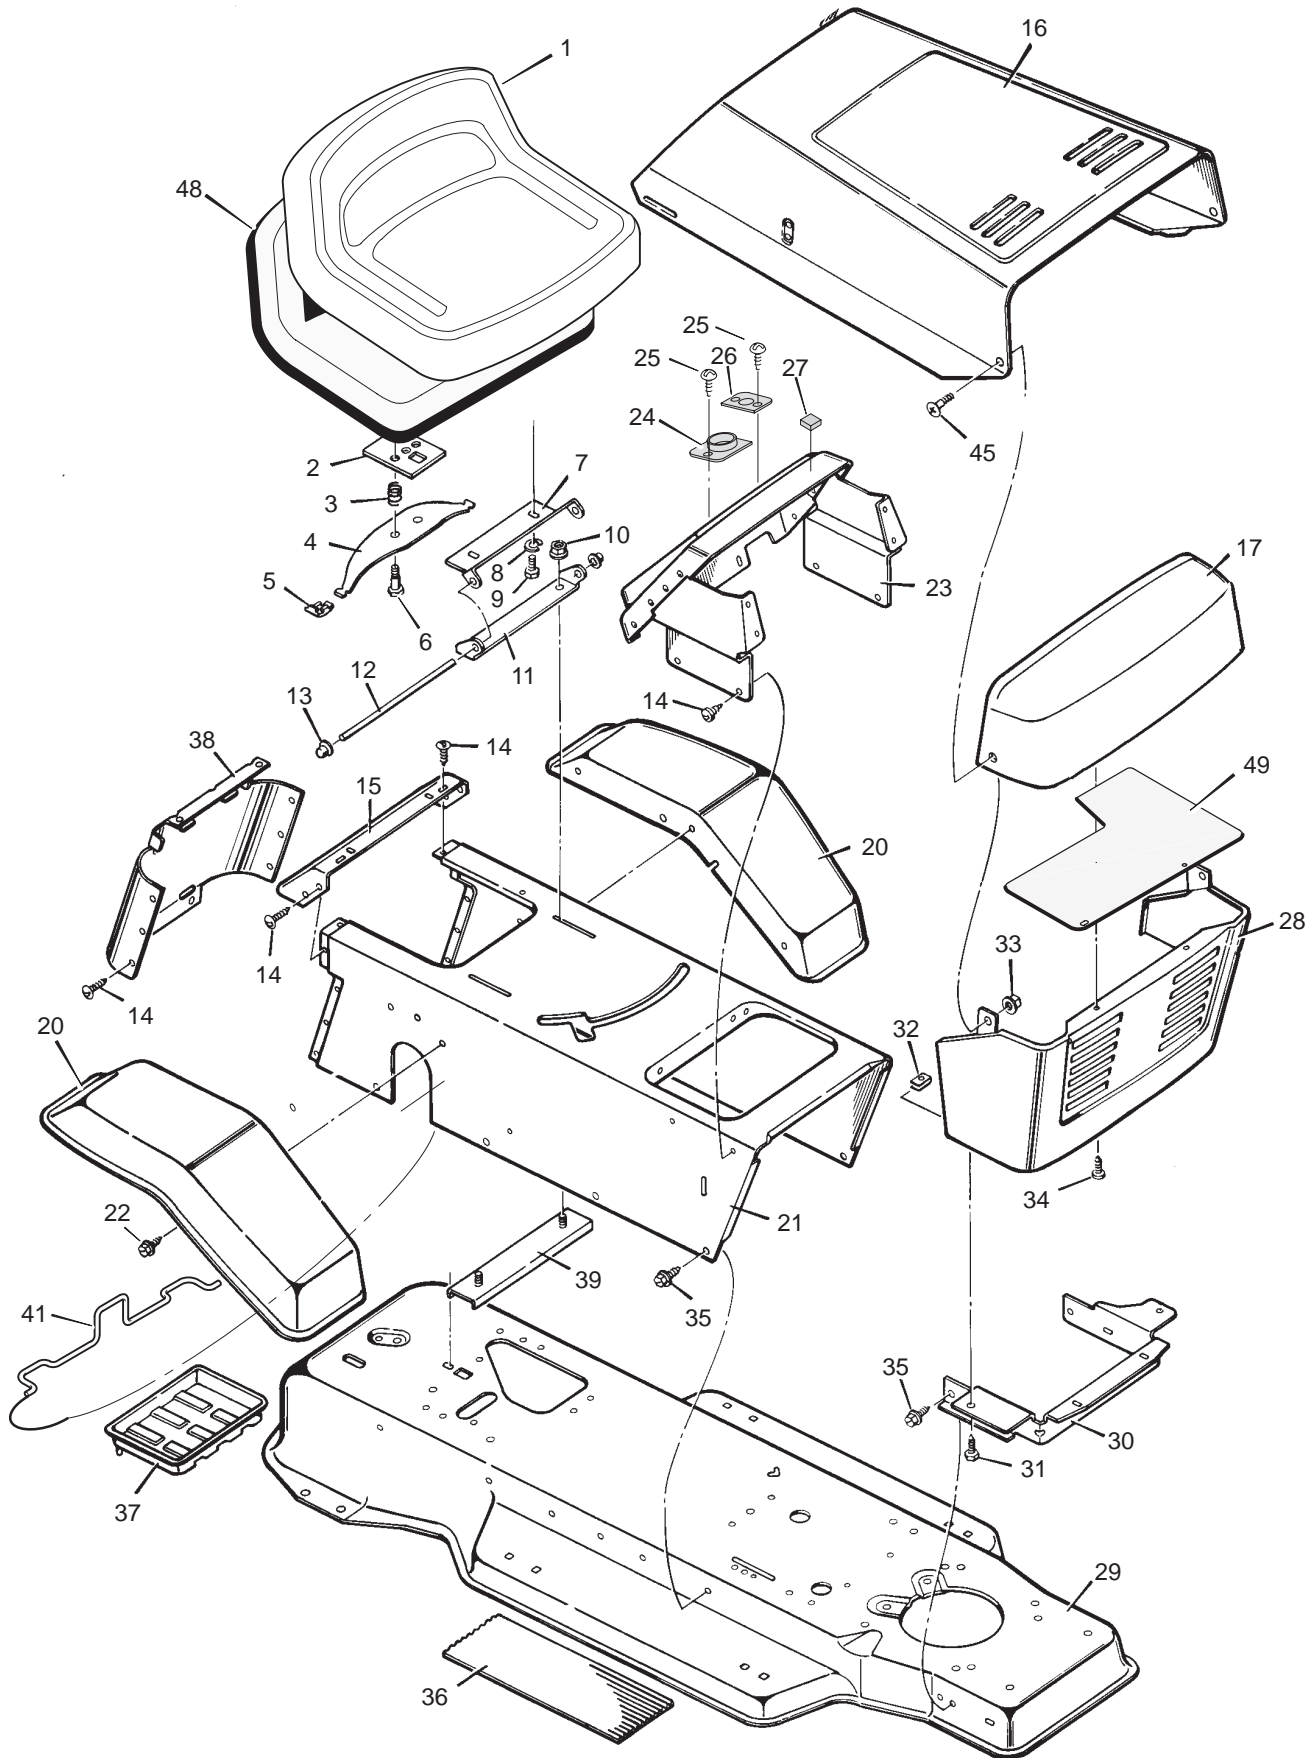

MODEL 38711x73B

REPAIR PARTS CHASSIS & HOOD

MODEL 38711x73B

REPAIR PARTS CHASSIS & HOOD

Key No.	Description	Part No.	Key No.	Description	Part No.
1	Seat	92387	25	Screw	26x238
2	Plate Assembly, Switch	91963Z	26	Bearing	93155
3	Spring, Compression	164x26	27	Bumper	92444
4	Spring, Seat	91964	28	Grill, Lower	91722E245
5	Glide, Spring	91822	29	Frame Assembly	92815E245
6	Bolt, Shoulder	9x38	30	Support, Grill	91723E700
7	Support, Seat	92334E700	31	Screw	26x252
8	Lockwasher	18x16	32	U-Nut	28x57
9	Bolt, Hex	1x45	33	Locknut, Flange	15x84
10	Locknut, Flange	15x88	34	Fastener, Plastic	193x1
11	Bracket, Pivot	91729E700	35	Screw	26x249
12	Rod, Pivot	91730 Z	36	Mat	94107
13	Cap, Push On	28x23	37	Tray, Battery	91895
14	Screw, Tap	26x270	38	Cap, Console *	92443E700
15	Fender, Apron *	91724E245	39	Channel Assembly	91857E700
16	Hood	91852E245	41	Clamp, Battery	92725E700
17	Grille, Upper	91736	45	Bolt, Shoulder	9x58
20	Fender	91715E245	48	Pan, Seat (with foam)	92357
21	Console Assembly	92727E245	49	Shield, Heat	94334
22	Screw	26x263	—	Instruction Book & Parts List	F-99796
23	Dash Panel	93174E245	—	Decal, Hood	44x7913
24	Bearing, Steering	93135	—	Decal, Top Console – Warning	44x6815

* Also included with Key No. 21.