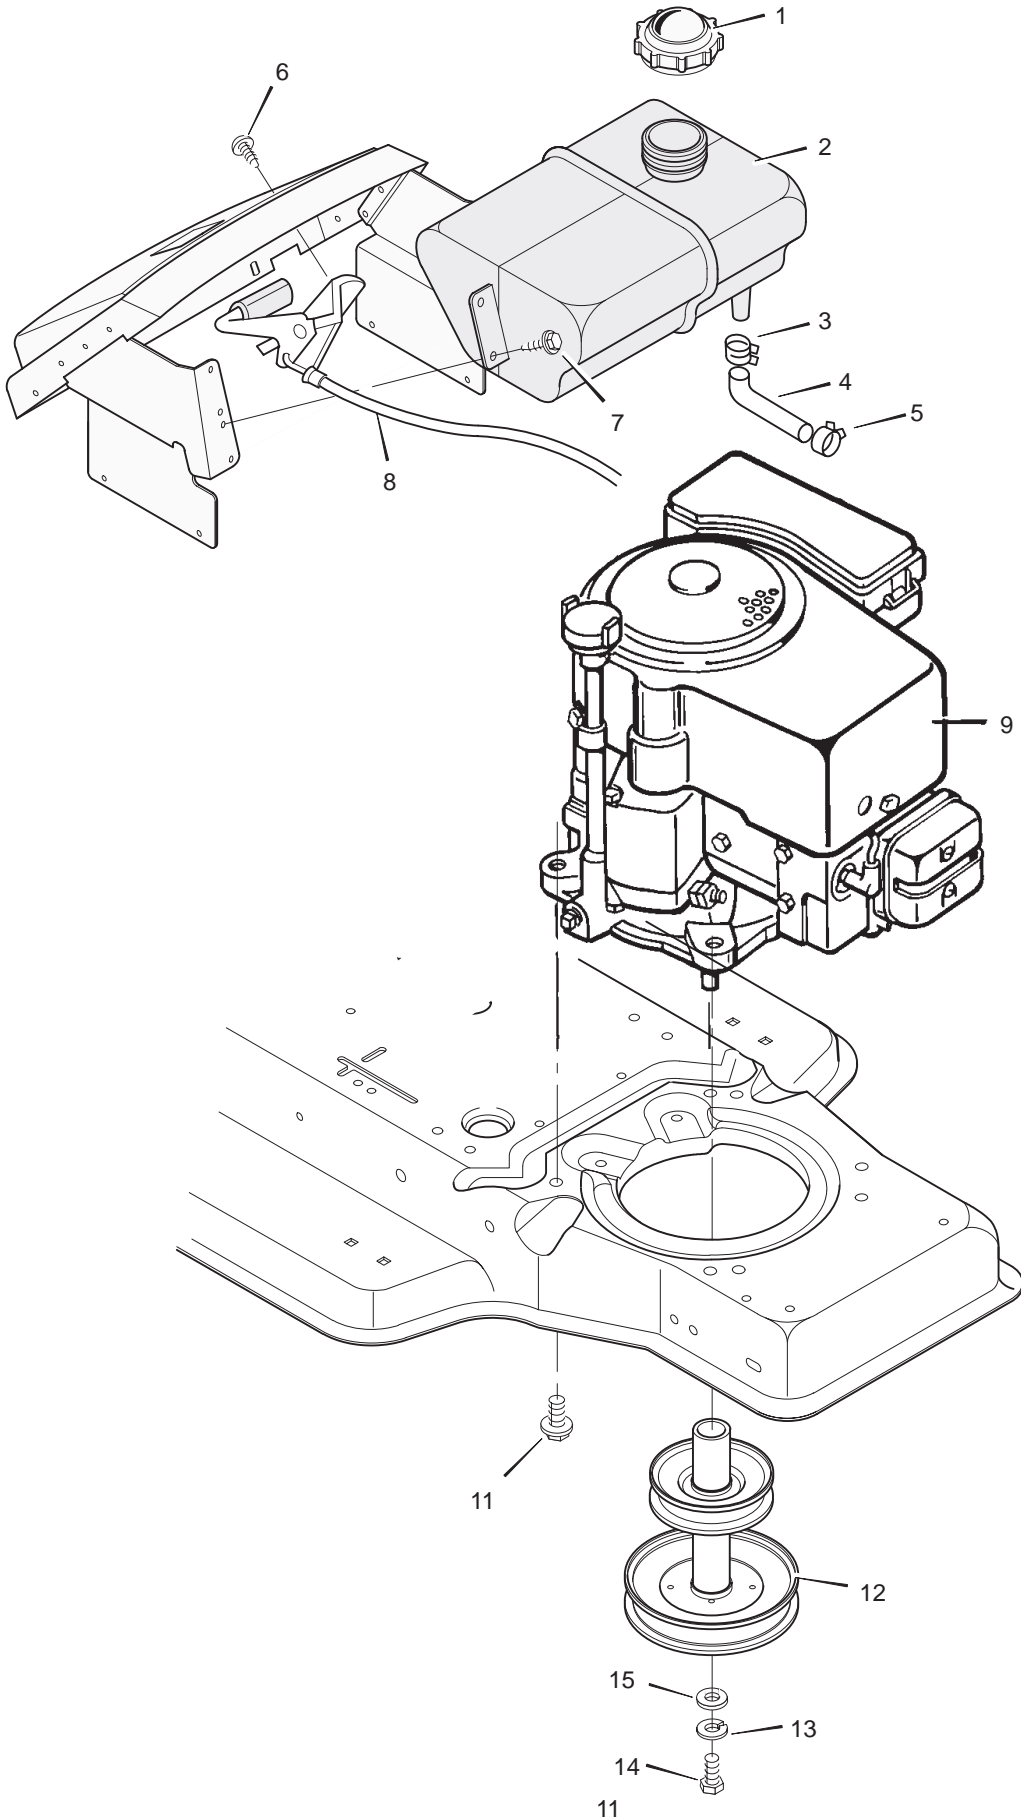

MODEL 38711x73B

REPAIR PARTS MOWER HOUSING

Key No.	Description	Part No.	Key No.	Description	Part No.
1	Nut, Hex	15x121	32	Bracket Assembly, Left Lifter	91813E700
3	Pulley, Jackshaft	92852	33	Spring, Extension	165x72
4	Locknut, Flange	15x84	34	Bracket, Pivot	91743E700
5	Spacer	92850	35	Plate	91770E700
6	Belt, Blade Drive	37x63	36	Washer	17x57
7	Pulley, Idler	690387	37	Bolt, Carriage	2x53
8	Pin, Cotter	30x20	38	Deflector Assembly, Chute	94707
9	Locknut, Flange	15x88	39	Spring, Torsion	166x4
10	Washer	17x46Z	40	Bracket, Hinge	94956E700
11	Brake Assembly, Right	92186E700	41	Bracket, Front Hanger	91793E700
12	Brake Assembly, Left	92187E700	42	Rod, Deflector	94957Z
13	Spring, Torsion	166x27	43	Cap, Push On	28x23
14	Bolt, Hex	25x7	44	Rod, Hanger	91739Z
15	Bracket Assembly, Brake	92072E700	45	Washer	17x124
16	Rod, Brake	91745Z	46	Hanger, Front	92119E700
17	Rod, Cross Link	92183Z	47	Spacer	690369
18	Pin, Hair	31x4	48	Nut, Flange	15x98
19	Nut, Adjustable	92131	49	Bolt, Hex	1x84
20	Rod, Adjuster	91748Z	50	Housing, Jackshaft	90905
21	Nut, Adjustable	21920	51	Jackshaft	92849
22	Link, Suspension	92064E700	52	Adapter, Blade	92466
23	Washer	17x103	53	Blade, 38" (2 required)	94913E701
24	Bracket Assembly, Right Lifter	92485E700	54	Washer, Belleville	17x166
25	Nut, Flange	15x79	55	Washer	17x165
26	Bracket, Pivot	92033E700	56	Nut, Hex	15x100
27	Bolt, Shoulder	9x39	58	Indicator, Plastic	92163
28	Arm Assembly, Idler	92032E700	59	Washer	17x48
29	Plate, Adjuster	91741E700	60	Housing, Blade (38")	91906E700
30	Cover, Pulley	92083E700	61	Bolt, Shoulder	9x42
31	Guide, Belt	91797E700	1-61	Complete Mower Housing Assembly	403228

MODEL 38711x73B

REPAIR PARTS ENGINE MOUNT