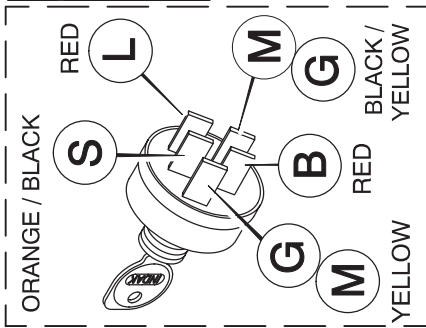

MODEL 38711x73B

REPAIR PARTS ELECTRICAL SYSTEM

POS.	FUNCTION	CIRCUIT (MAKE)
1	OFF	M+G
2	RUN	B+L
3	START	B+S