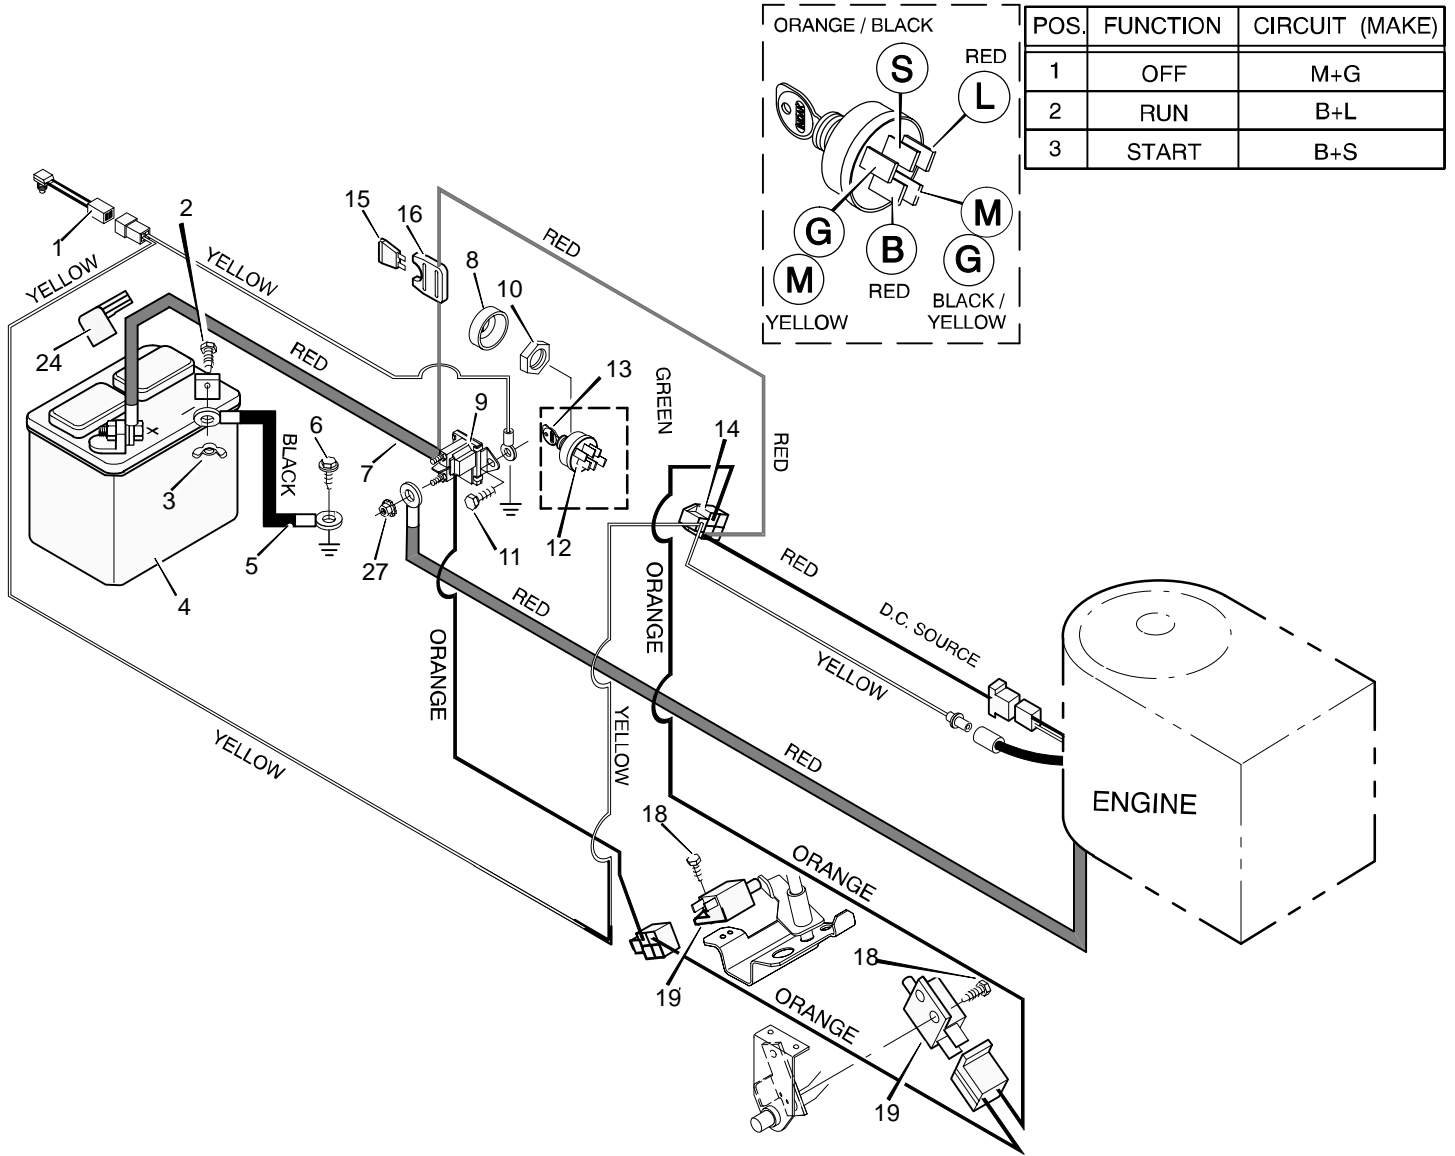

MODEL 38711x67C

REPAIR PARTS ENGINE MOUNT

Key No.	Description	Part No.
1	Fuel Cap	92317
2	Fuel Tank	91869
3	Hose Clamp	95197
4	Fuel Line	23715
5	Hose Clamp	95197
6	Screw	26x201
7	Screw	26x201
8	Throttle Control	91983
9	Engine*	—
11	Bolt, Engine Mount	25x7
12	Stack Pulley Assembly	690442
13	Lockwasher	19x35
14	Bolt, Hex	1x140
15	Washer	17x170

* Parts are available from an Authorized Service Center. See "Engines, Gasoline" or "Gasoline Engines" in the yellow pages of the telephone directory.

MODEL 38711x67C

REPAIR PARTS ELECTRICAL SYSTEM

Key No.	Description	Part No.	Key No.	Description	Part No.
1	Switch, Seat Sensor	91031	11	Screw	26x214
2	Bolt	2x82	12	Switch, Ignition	21064
3	Wingnut	14x79	13	Key, Ignition	20729
4	Battery	91414	14	Harness, Chassis Wire	250x88
5	Cable, Battery Ground	24x30	15	Fuse	54212
6	Screw	26x249	16	Holder, Fuse	407078
7	Cable, Red Battery	24x29	18	Screw	26x233
8	Cap, Ignition	91488	19	Switch, Clutch	24273
9	Solenoid	24285	24	Cover, Terminal	54148
10	Nut	91489	27	Locknut	15x116