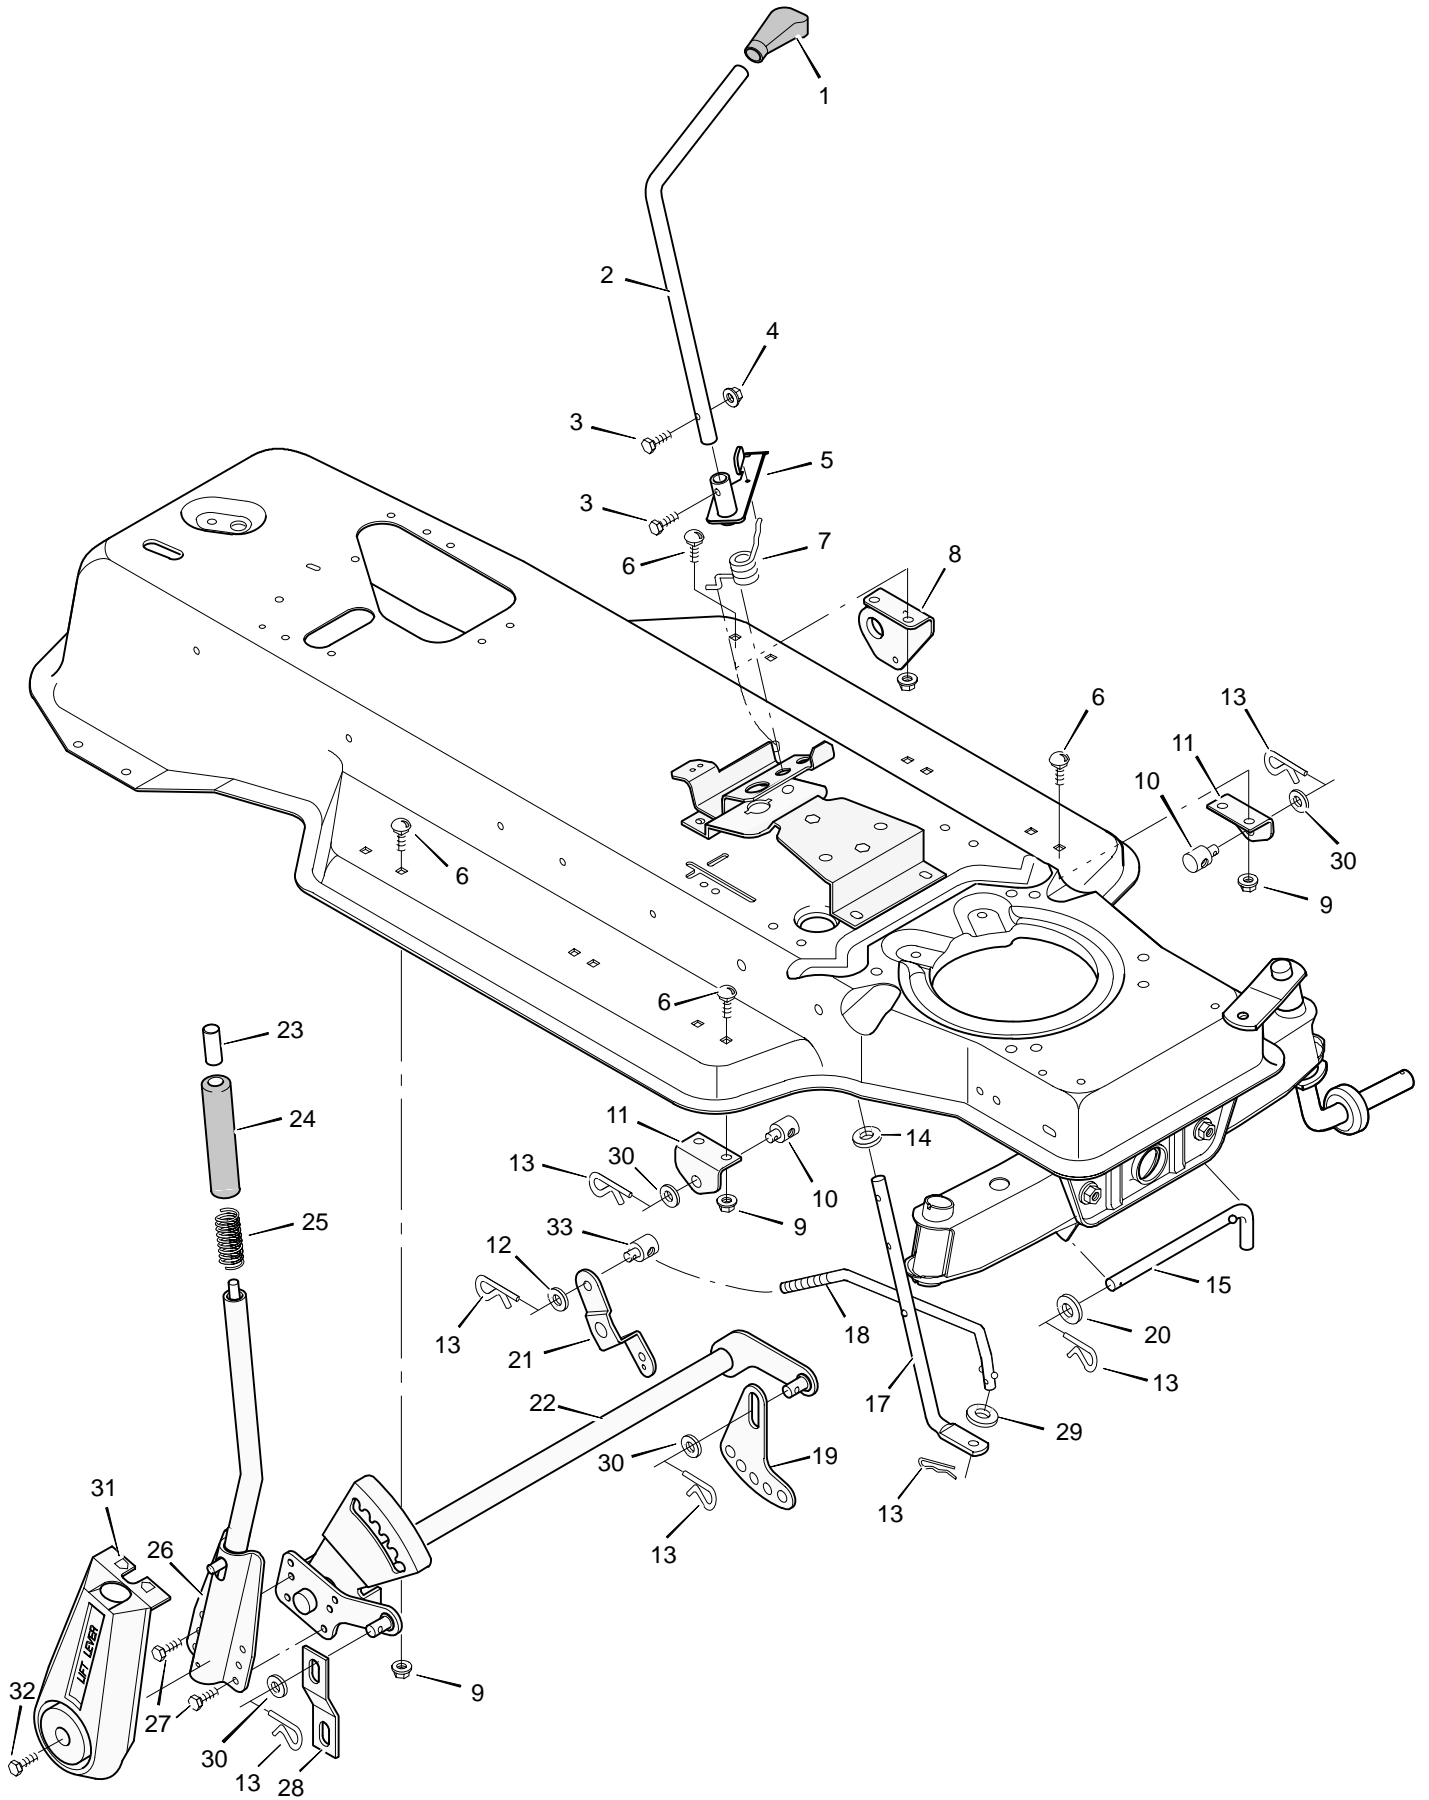

MODEL 38711x67C

REPAIR PARTS STEERING

Key No.	Description	Part No.
1	Wheel, Steering	92078
2	Nut, Hex	15x118
3	Bolt, Hex	1x66
4	Post, Steering	91714 Z
5	Bolt, Hex	1x74
6	Screw	26x249
7	Bracket, Sector	91716E700
8	Gear, Pinion	92715
9	Bearing	92716
10	Bolt, Hex	1x84
11	Locknut, Flange	15x87
12	Spacer	92564
13	Gear, Sector	92316
14	Bracket, Sector	91708E700
15	Kit, Steering Gear	402075
16	Bolt, Hex	1x146
17	Support, Rear Axle	92529E700
18	Rod, Tie	90038E700
19	Pin, Cotter	30x49
20	Bearing	92527
21	Washer	17x57
22	Pin, Cotter	30x20
23	Washer	17x113
24	Spindle Assembly, Right	91828E700
25	Spindle Assembly, Axle & Left	92518E700
26	Support, Front Axle	92528E700
27	Tire*	91912
—	Tube	407047
28	Stem, Valve	24373
29	Bearing, Wheel	91334
30	Washer	17x195
31	Wheel & Tire Assembly	94578-601
32	Bearing	92097
33	Locknut, Flange	15x113
34	Link, Drag	91749E700
35	Washer	17x192
36	Spacer, Pinion Gear	92280
38	Hub Cap (Optional)	94618

* When you order a tire, make sure to give the brand name of the tire so that the tread pattern on the tire will match.

MODEL 38711x67C

REPAIR PARTS MOWER HOUSING SUSPENSION