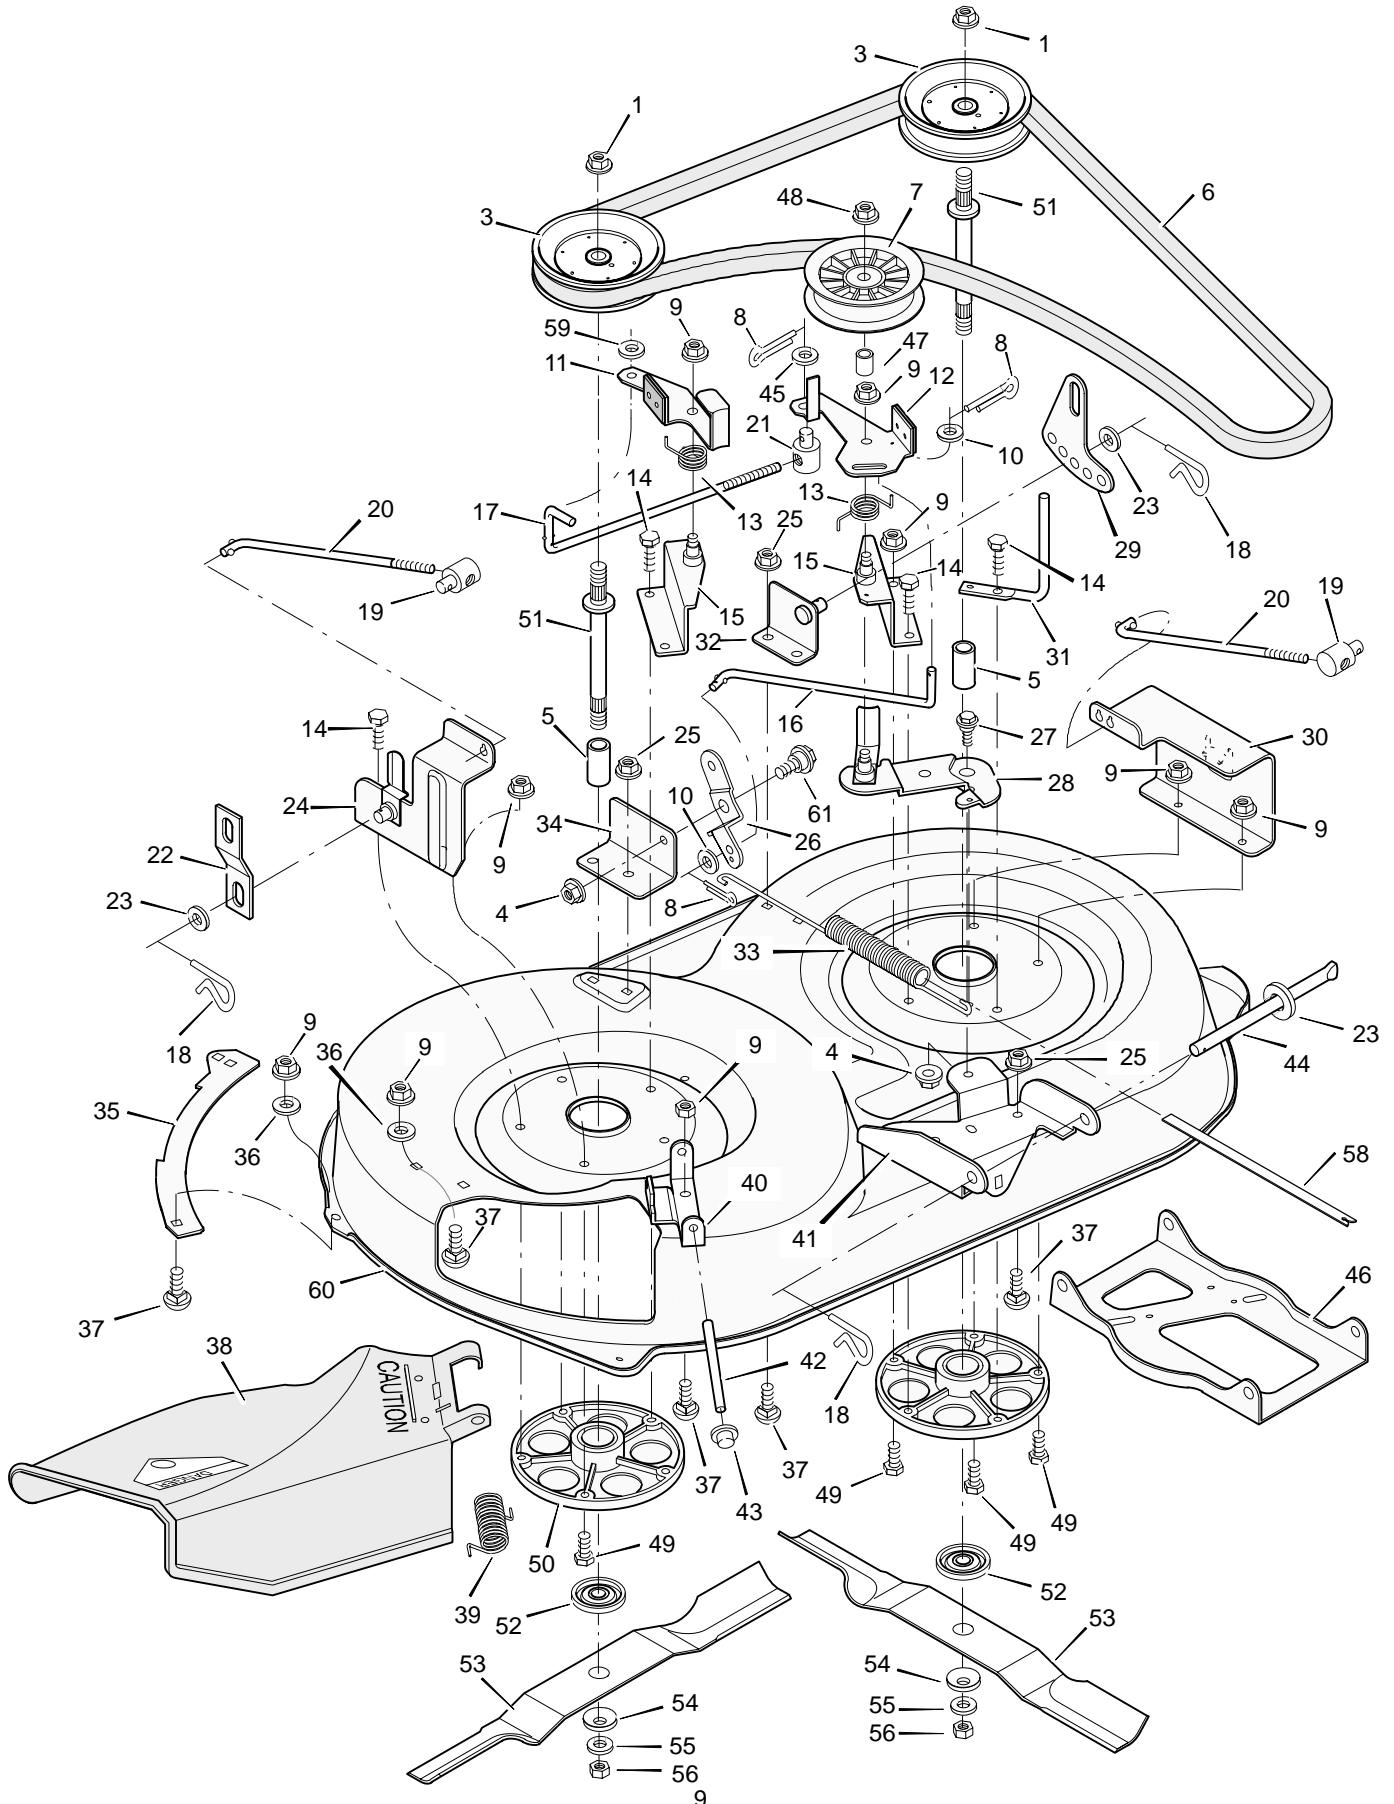

MODEL 38711x67C

REPAIR PARTS MOWER HOUSING

MODEL 38711x67C

REPAIR PARTS MOWER HOUSING

Key No.	Description	Part No.	Key No.	Description	Part No.
1	Nut, Hex	15x121	32	Bracket Assembly, Left Lifter	91813E700
3	Pulley, Jackshaft	92852	33	Spring, Extension	165x72
4	Locknut, Flange	15x84	34	Bracket, Pivot	91743E700
5	Spacer	92850	35	Plate	91770E700
6	Belt, Blade Drive	37x63	36	Washer	17x57
7	Pulley, Idler	690387	37	Bolt, Carriage	2x53
8	Pin, Cotter	30x20	38	Deflector Assembly, Chute	94707
9	Locknut, Flange	15x88	39	Spring, Torsion	166x4
10	Washer	17x46Z	40	Bracket, Hinge	94956E700
11	Brake Assembly, Right	92186E700	41	Bracket, Front Hanger	91793E700
12	Brake Assembly, Left	92187E700	42	Rod, Deflector	94957Z
13	Spring, Torsion	166x27	43	Cap, Push On	28x23
14	Bolt, Hex	25x7	44	Rod, Hanger	91739Z
15	Bracket Assembly, Brake	92072E700	45	Washer	17x124
16	Rod, Brake	91745Z	46	Hanger, Front	92119E700
17	Rod, Cross Link	92183Z	47	Spacer	690369
18	Pin, Hair	31x4	48	Nut, Flange	15x98
19	Nut, Adjustable	92131	49	Bolt, Hex	1x84
20	Rod, Adjuster	91748Z	50	Housing, Jackshaft	92574
21	Nut, Adjustable	21920	51	Jackshaft	92849
22	Link, Suspension	92064E700	52	Adapter, Blade	92466
23	Washer	17x103	53	Blade, 38" (2 required)	94913E701
24	Bracket Assembly, Right Lifter	92194E700	54	Washer, Belleville	17x166
25	Nut, Flange	15x79	55	Washer	17x165
26	Bracket, Pivot	92033E700	56	Nut, Hex	15x100
27	Bolt, Shoulder	9x39	58	Indicator, Plastic	92163
28	Arm Assembly, Idler	92032E700	59	Washer	17x48
29	Plate, Adjuster	91741E700	60	Housing, Blade (38")	91906E700
30	Cover, Pulley	91792E700	61	Bolt, Shoulder	9x42
31	Guide, Belt	91797E700	1-61	Complete Mower Housing Assembly	403228