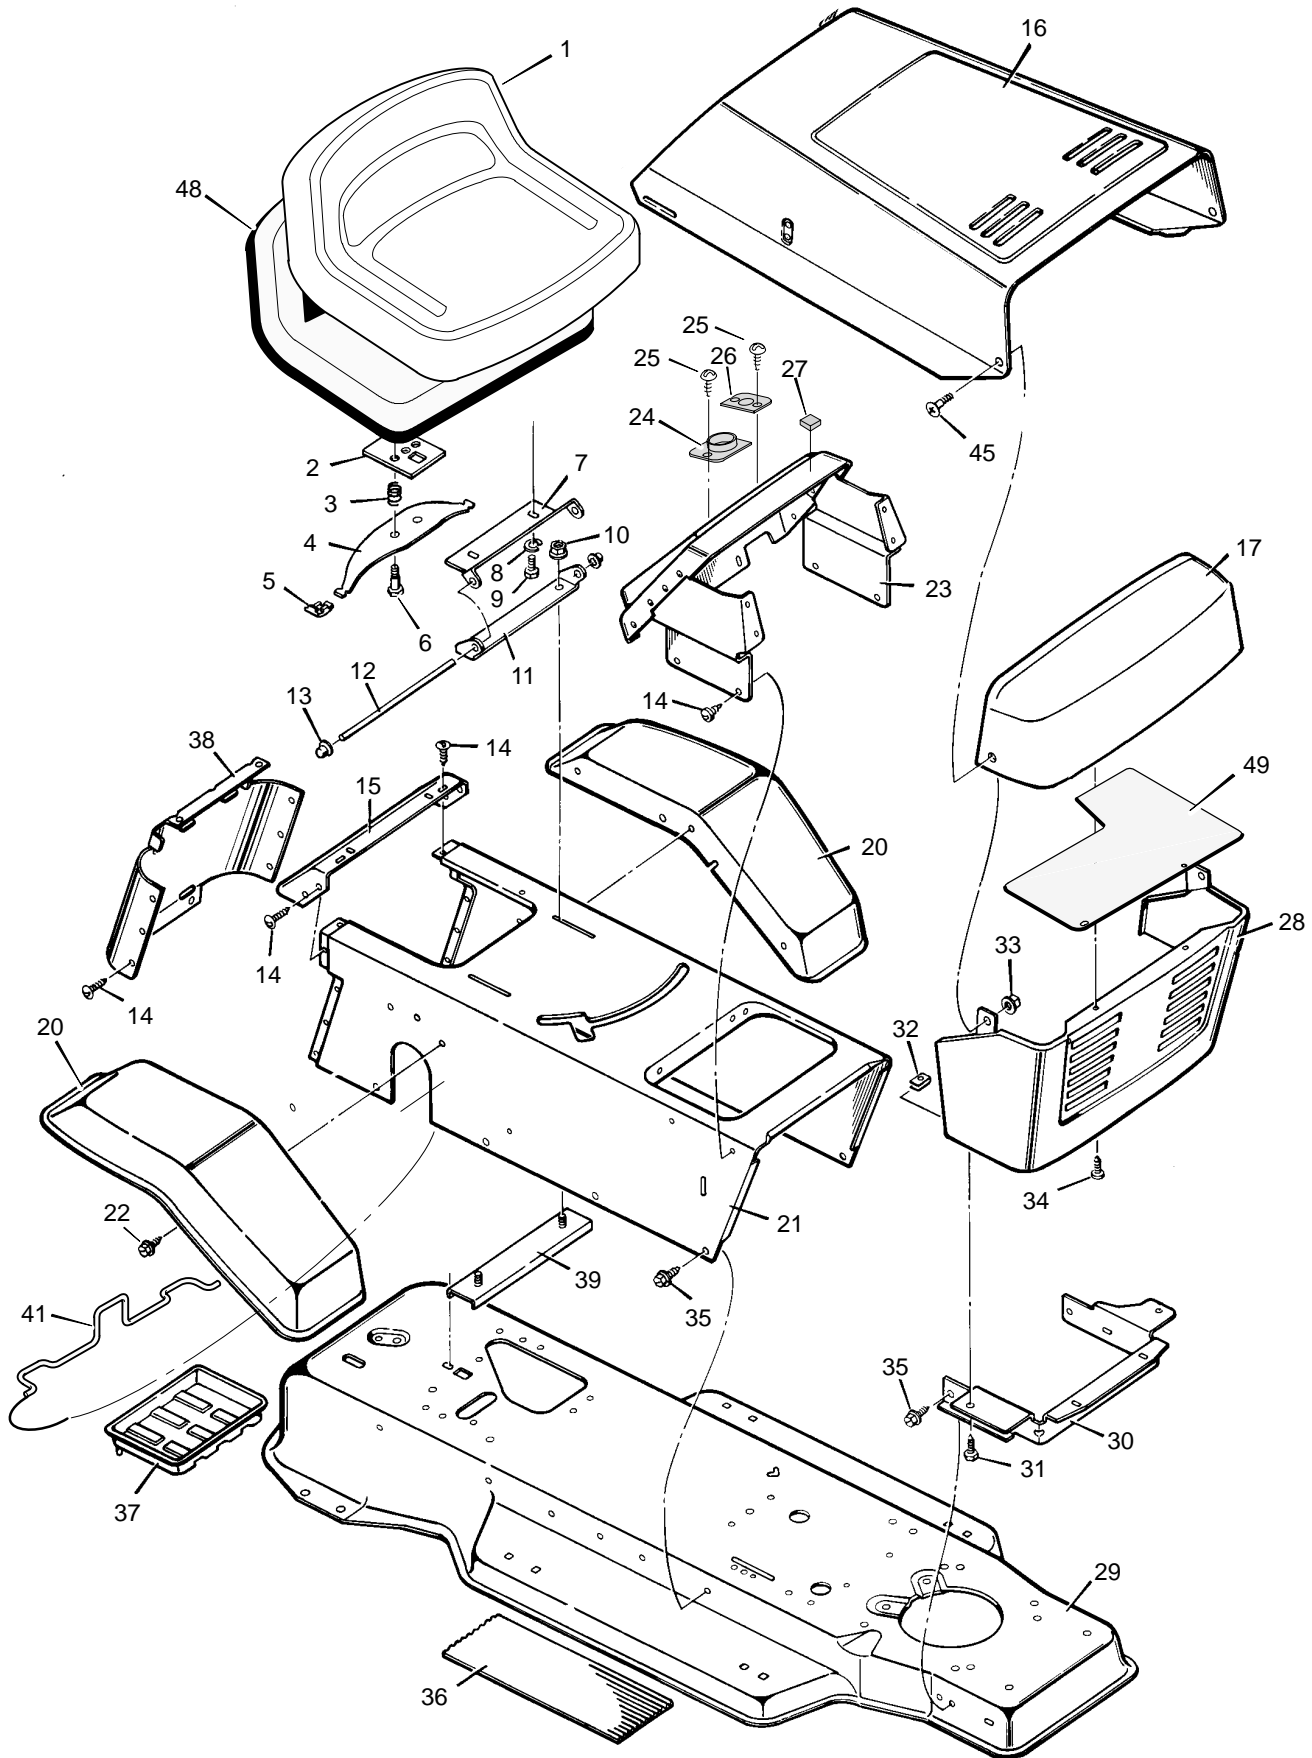

MODEL 38711x67C

REPAIR PARTS CHASSIS & HOOD

MODEL 38711x67C

REPAIR PARTS CHASSIS & HOOD

Key No.	Description	Part No.	Key No.	Description	Part No.
1	Seat	92387	24	Bearing, Steering	93135
2	Plate Assembly, Switch	91963Z	25	Screw	26x238
3	Spring, Compression	164x26	26	Bearing	93155
4	Spring, Seat	91964	27	Bumper	92444
5	Glide, Spring	91822	28	Grill, Lower	91722E245
6	Bolt, Shoulder	9x38	29	Frame Assembly	92815E245
7	Support, Seat	92334E700	30	Support, Grill	91723E700
8	Lockwasher	18x16	31	Screw	26x252
9	Bolt, Hex	1x45	32	U-Nut	28x57
10	Locknut, Flange	15x88	33	Locknut, Flange	15x84
11	Bracket, Pivot	91729E700	34	Fastener, Plastic	193x1
12	Rod, Pivot	91730 Z	35	Screw	26x249
13	Cap, Push On	28x23	36	Mat	94107
14	Screw, Tap	26x270	37	Tray, Battery	91895
15	Fender, Apron *	91724E245	38	Cap, Console *	92443E700
16	Hood	91852E245	39	Channel Assembly	91857E700
17	Grille, Upper	91736	41	Clamp, Battery	92725E700
20	Fender	91715E245	45	Bolt, Shoulder	9x58
21	Console Assembly	92727E245	48	Pan, Seat (with foam)	92357
22	Screw	26x263	49	Shield, Heat	94334
23	Dash Panel	93174E245	—	Instruction Book & Parts List	F-000787L