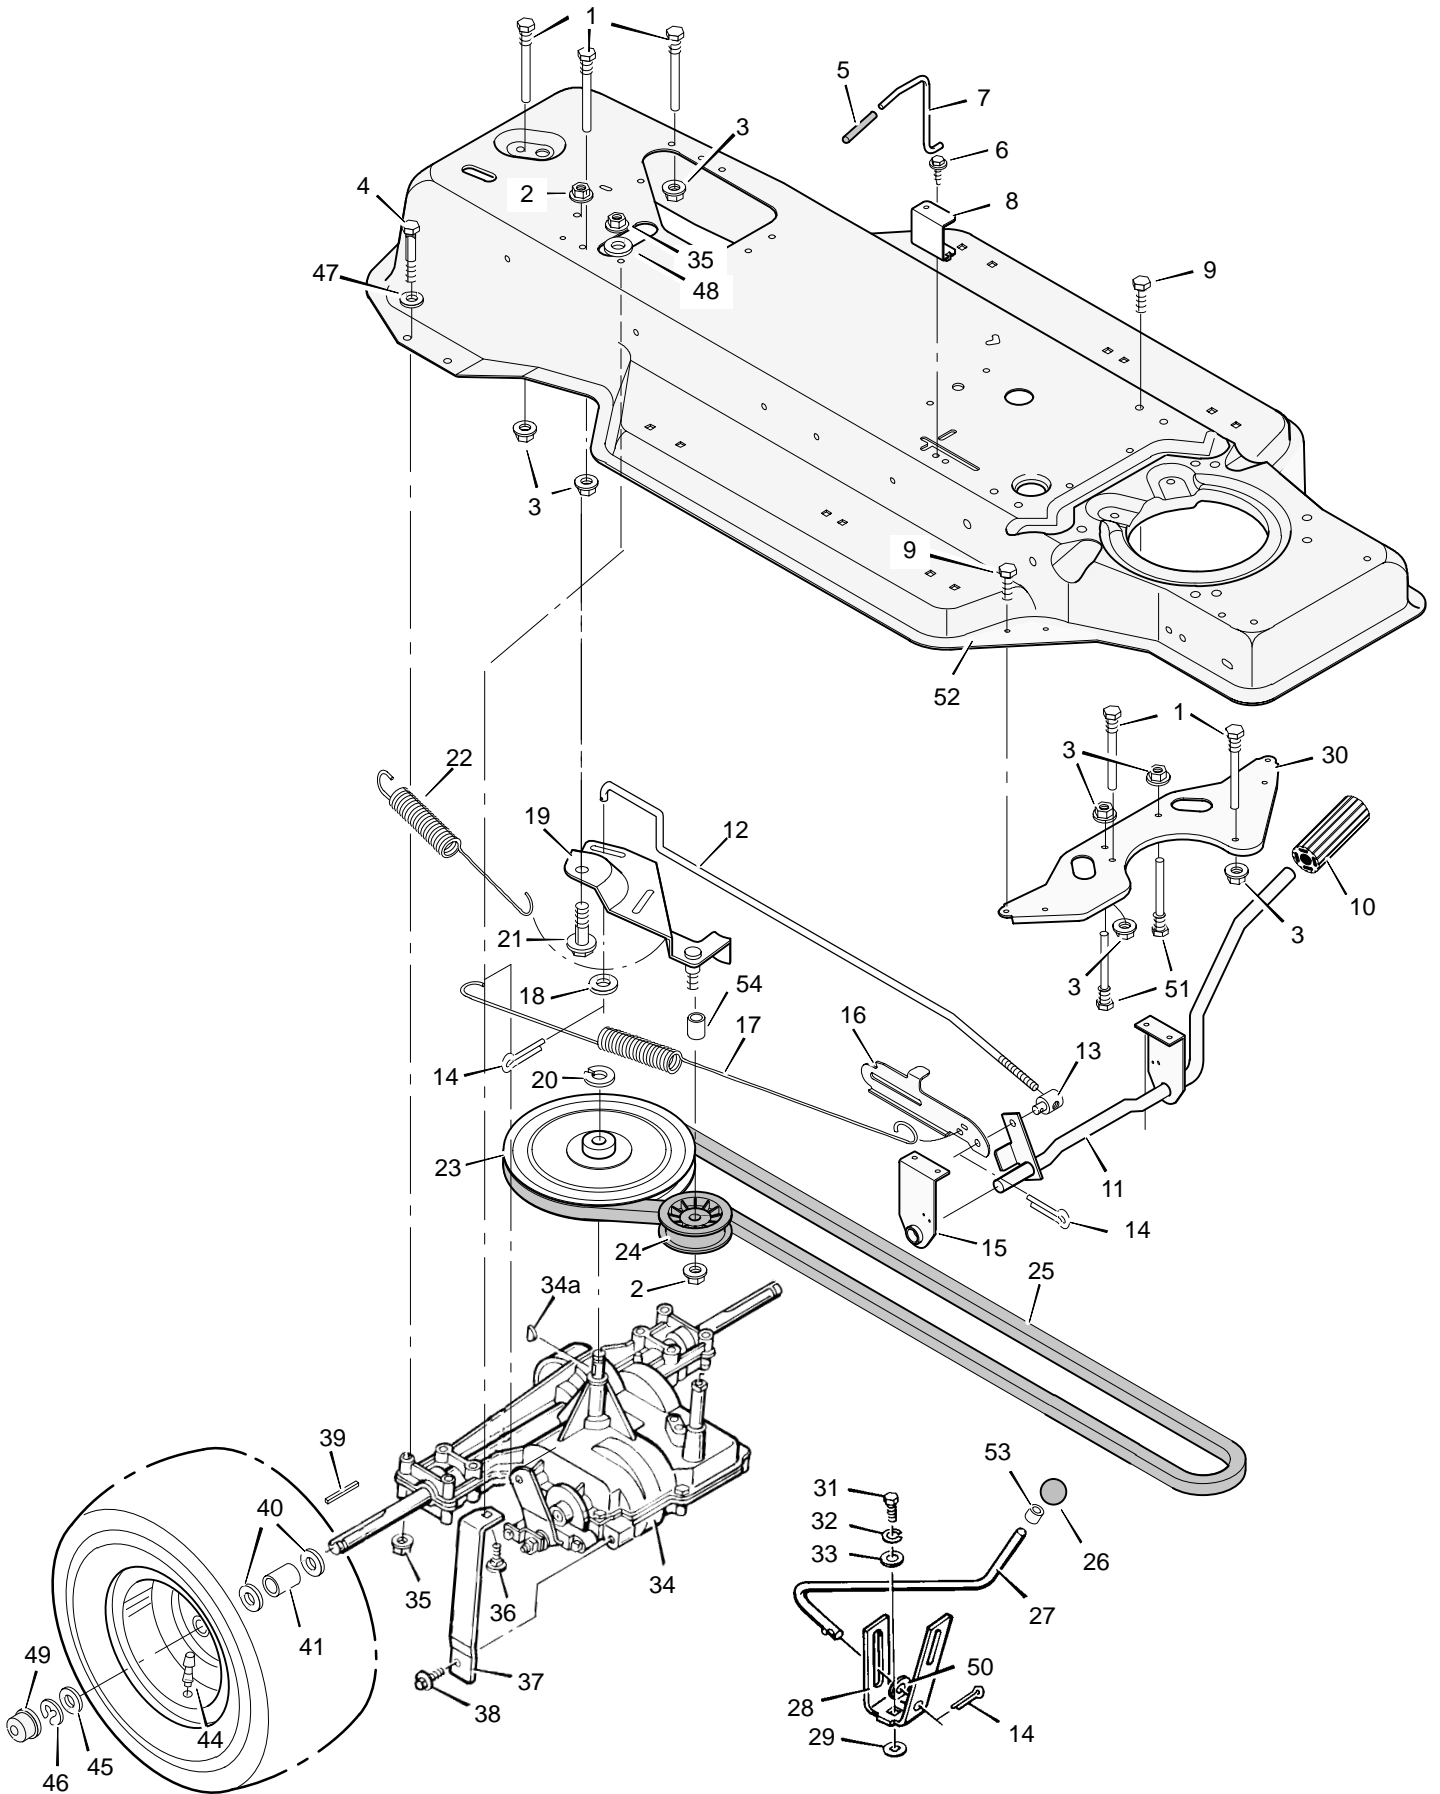

MODEL 38711x67C

REPAIR PARTS MOTION DRIVE

MODEL 38711x67C

REPAIR PARTS MOTION DRIVE

Key No.	Description	Part No.	Key No.	Description	Part No.
1	Guide, Belt	91754Z	29	Washer	17x148
2	Locknut, Flange	15x84	30	Plate, Belt Guide	92694E700
3	Nut, Flange	15x79Z	31	Bolt, Hex	6x105
4	Bolt, Hex	1x124	32	Lockwasher	17x38
5	Grip	91079	33	Washer	17x148
6	Screw	26x214	34	Transaxle – Peerless **	—
7	Rod, Control	91727E700	34a	Woodruff Key No. 9	20697
8	Guide, Bracket	91825E700	35	Nut, Flange	15x88
9	Screw	26x249	36	Bolt, Carriage	2x64
10	Clutch and Brake Pedal	21544	37	Support, Transaxle	91804E700
11	Lever Assembly	91862E700	38	Screw	26x216
12	Rod, Clutch	91808Z	39	Key, Square	21553
13	Nut, Adjustable	21920	40	Washer	17x160
14	Pin, Cotter	30x20	41	Spacer, Transaxle	690553Z
15	Bracket, Support	91713E700	42	Tire*	91923
16	Latch, Park Brake	91712Z	—	Tube	407049
17	Spring, Brake Extension	165x82	43	Wheel & Tire Assembly	92288–601
18	Washer	17x47	44	Stem, Valve	24373
19	Bracket Assembly, Idler	92737Z	45	Washer	17x195
20	Ring, Retainer	11x7	46	E–Ring	11x3
21	Bolt, Shoulder	9x39	47	Washer	17x146Z
22	Spring, Drive Extension	165x76	48	Washer	17x45
23	Pulley, Motion Drive	95094	49	Hub Cap	94618
24	Pulley, Backside Idler	690409	50	Washer	17x102
25	Belt, Motion Drive	37x61	51	Guide, Belt	20619
26	Knob, Shift Lever	91995	52	Frame Assembly	92815E245
27	Lever, Shift	91805Z	53	Ring, Tolerance	92008
28	Yoke, Shift	91806Z	54	Spacer	690369

* When you order a tire, make sure to give the brand name of the tire so that the tread pattern on the tire will match.

** For information on Replacement Parts see the Central Parts Distributor in your area.