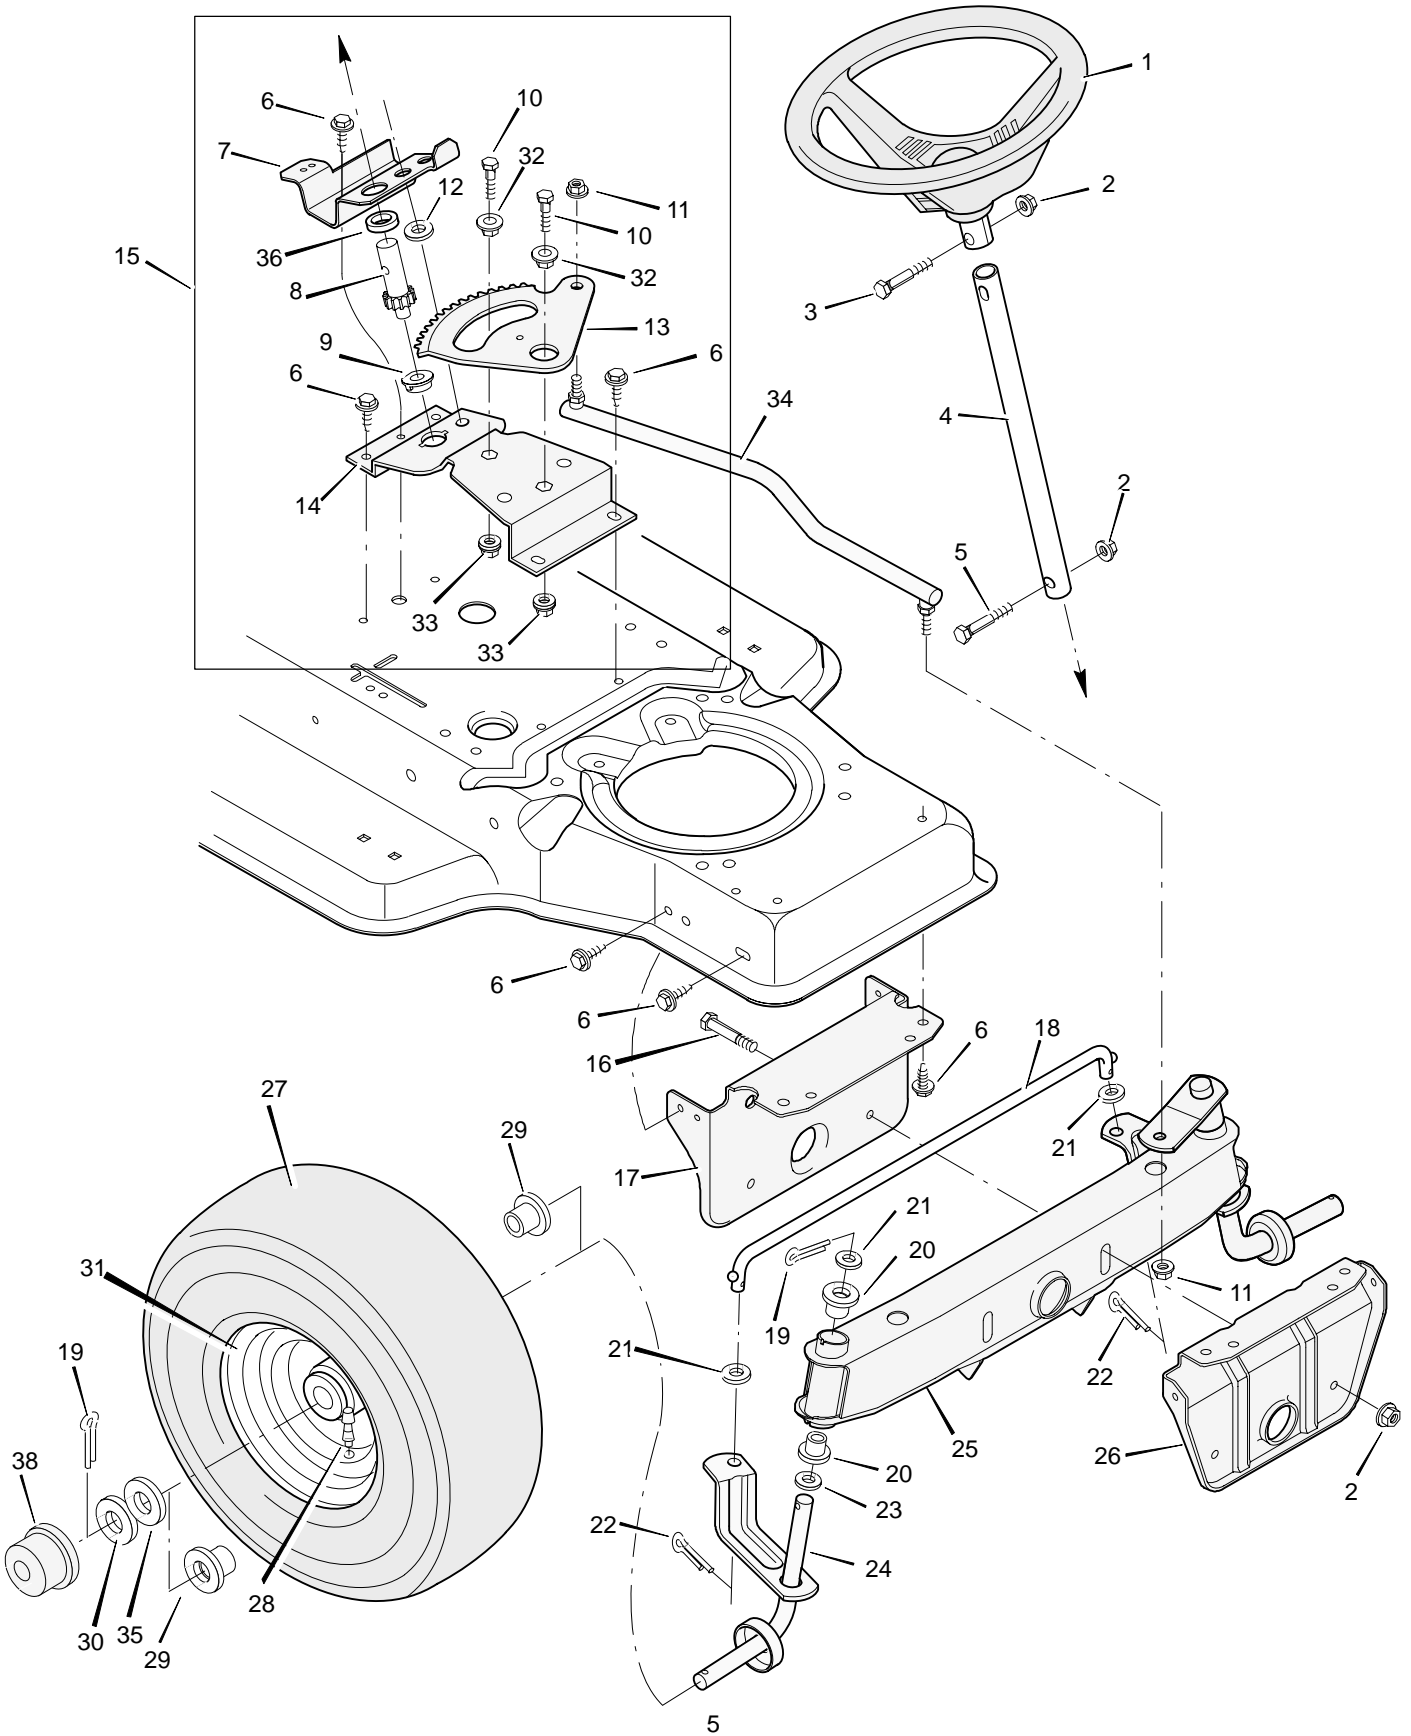

MODEL 38711x67C

REPAIR PARTS STEERING

MODEL 38711x67C

REPAIR PARTS STEERING

Key No.	Description	Part No.
1	Wheel, Steering	92078
2	Nut, Hex	15x118
3	Bolt, Hex	1x66
4	Post, Steering	91714 Z
5	Bolt, Hex	1x74
6	Screw	26x249
7	Bracket, Sector	91716E700
8	Gear, Pinion	92715
9	Bearing	92716
10	Bolt, Hex	1x84
11	Locknut, Flange	15x87
12	Spacer	92564
13	Gear, Sector	92316
14	Bracket, Sector	91708E700
15	Kit, Steering Gear	402075
16	Bolt, Hex	1x146
17	Support, Rear Axle	92529E700
18	Rod, Tie	90038E700
19	Pin, Cotter	30x49
20	Bearing	92527
21	Washer	17x57
22	Pin, Cotter	30x20
23	Washer	17x113
24	Spindle Assembly, Right	91828E700
25	Spindle Assembly, Axle & Left	92518E700
26	Support, Front Axle	92528E700
27	Tire*	91912
—	Tube	407047
28	Stem, Valve	24373
29	Bearing, Wheel	91334
30	Washer	17x195
31	Wheel & Tire Assembly	94578-601
32	Bearing	92097
33	Locknut, Flange	15x113
34	Link, Drag	91749E700
35	Washer	17x192
36	Spacer, Pinion Gear	92280
38	Hub Cap (Optional)	94618

* When you order a tire, make sure to give the brand name of the tire so that the tread pattern on the tire will match.