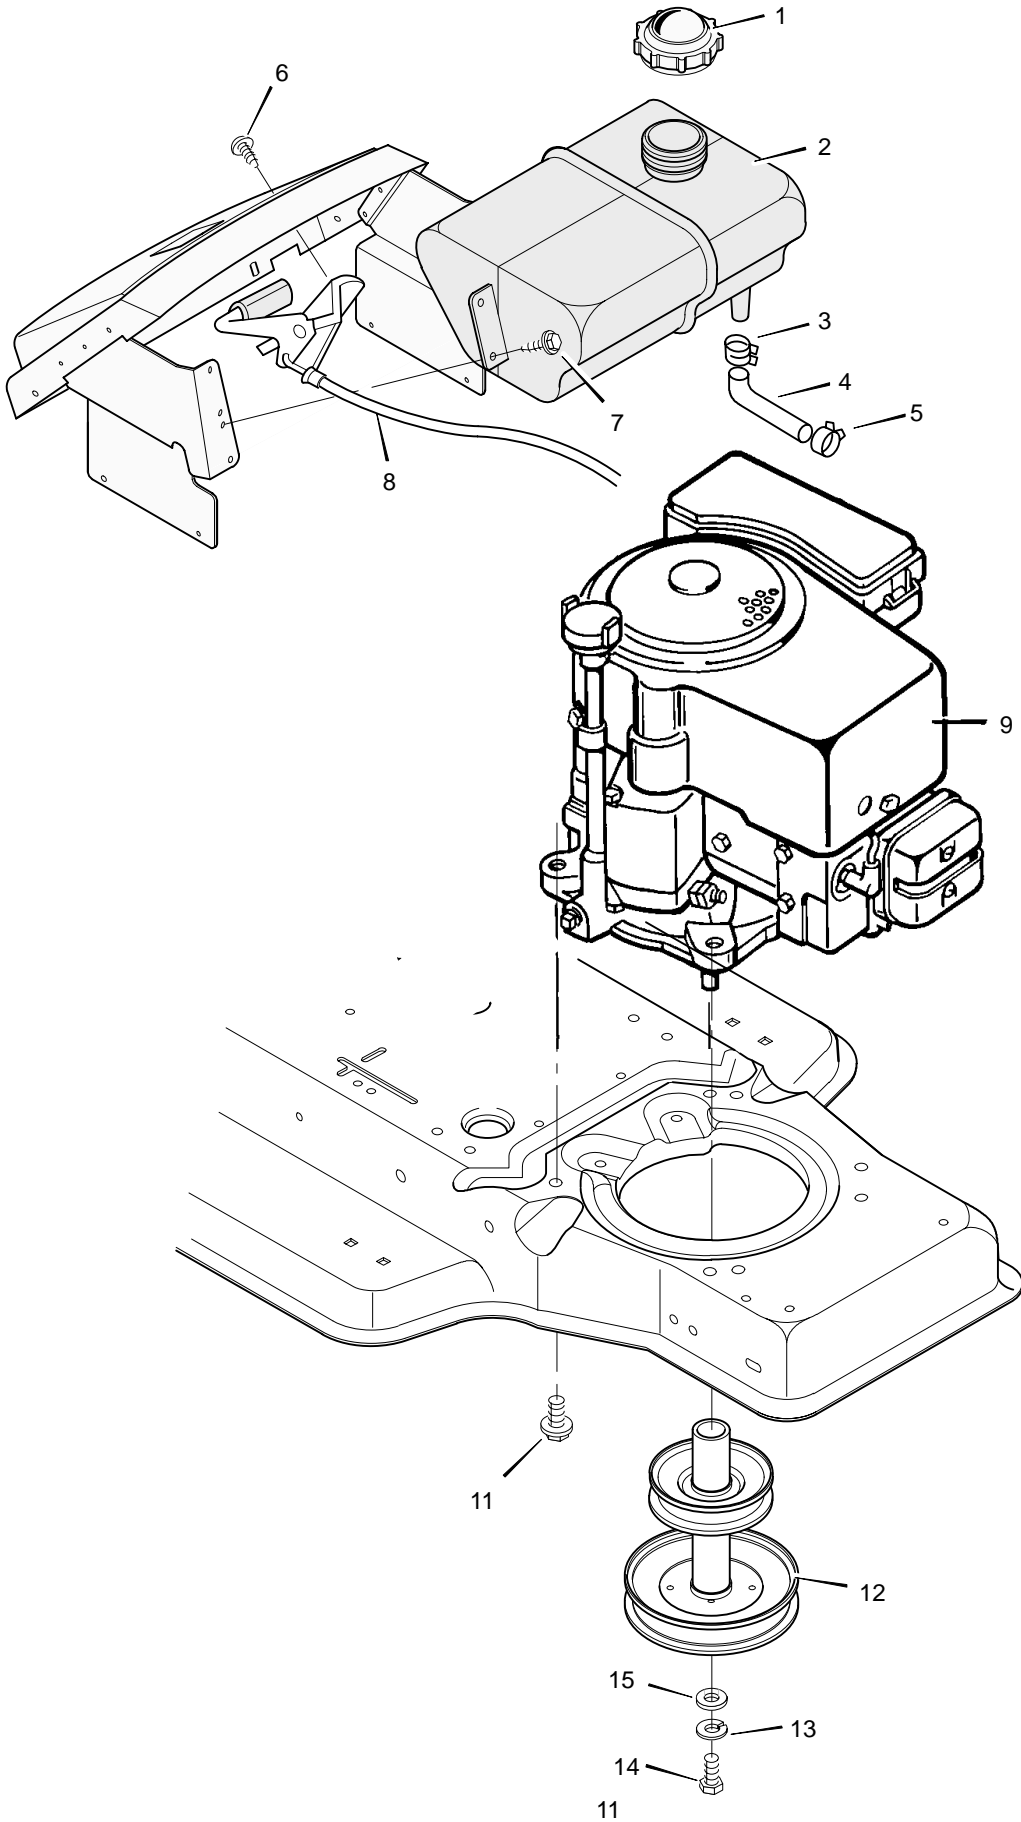

MODEL 38711x67C

REPAIR PARTS MOWER HOUSING

Key No.	Description	Part No.	Key No.	Description	Part No.
1	Nut, Hex	15x121	32	Bracket Assembly, Left Lifter	91813E700
3	Pulley, Jackshaft	92852	33	Spring, Extension	165x72
4	Locknut, Flange	15x84	34	Bracket, Pivot	91743E700
5	Spacer	92850	35	Plate	91770E700
6	Belt, Blade Drive	37x63	36	Washer	17x57
7	Pulley, Idler	690387	37	Bolt, Carriage	2x53
8	Pin, Cotter	30x20	38	Deflector Assembly, Chute	94707
9	Locknut, Flange	15x88	39	Spring, Torsion	166x4
10	Washer	17x46Z	40	Bracket, Hinge	94956E700
11	Brake Assembly, Right	92186E700	41	Bracket, Front Hanger	91793E700
12	Brake Assembly, Left	92187E700	42	Rod, Deflector	94957Z
13	Spring, Torsion	166x27	43	Cap, Push On	28x23
14	Bolt, Hex	25x7	44	Rod, Hanger	91739Z
15	Bracket Assembly, Brake	92072E700	45	Washer	17x124
16	Rod, Brake	91745Z	46	Hanger, Front	92119E700
17	Rod, Cross Link	92183Z	47	Spacer	690369
18	Pin, Hair	31x4	48	Nut, Flange	15x98
19	Nut, Adjustable	92131	49	Bolt, Hex	1x84
20	Rod, Adjuster	91748Z	50	Housing, Jackshaft	92574
21	Nut, Adjustable	21920	51	Jackshaft	92849
22	Link, Suspension	92064E700	52	Adapter, Blade	92466
23	Washer	17x103	53	Blade, 38" (2 required)	94913E701
24	Bracket Assembly, Right Lifter	92194E700	54	Washer, Belleville	17x166
25	Nut, Flange	15x79	55	Washer	17x165
26	Bracket, Pivot	92033E700	56	Nut, Hex	15x100
27	Bolt, Shoulder	9x39	58	Indicator, Plastic	92163
28	Arm Assembly, Idler	92032E700	59	Washer	17x48
29	Plate, Adjuster	91741E700	60	Housing, Blade (38")	91906E700
30	Cover, Pulley	91792E700	61	Bolt, Shoulder	9x42
31	Guide, Belt	91797E700	1-61	Complete Mower Housing Assembly	403228

MODEL 38711x67C

REPAIR PARTS ENGINE MOUNT