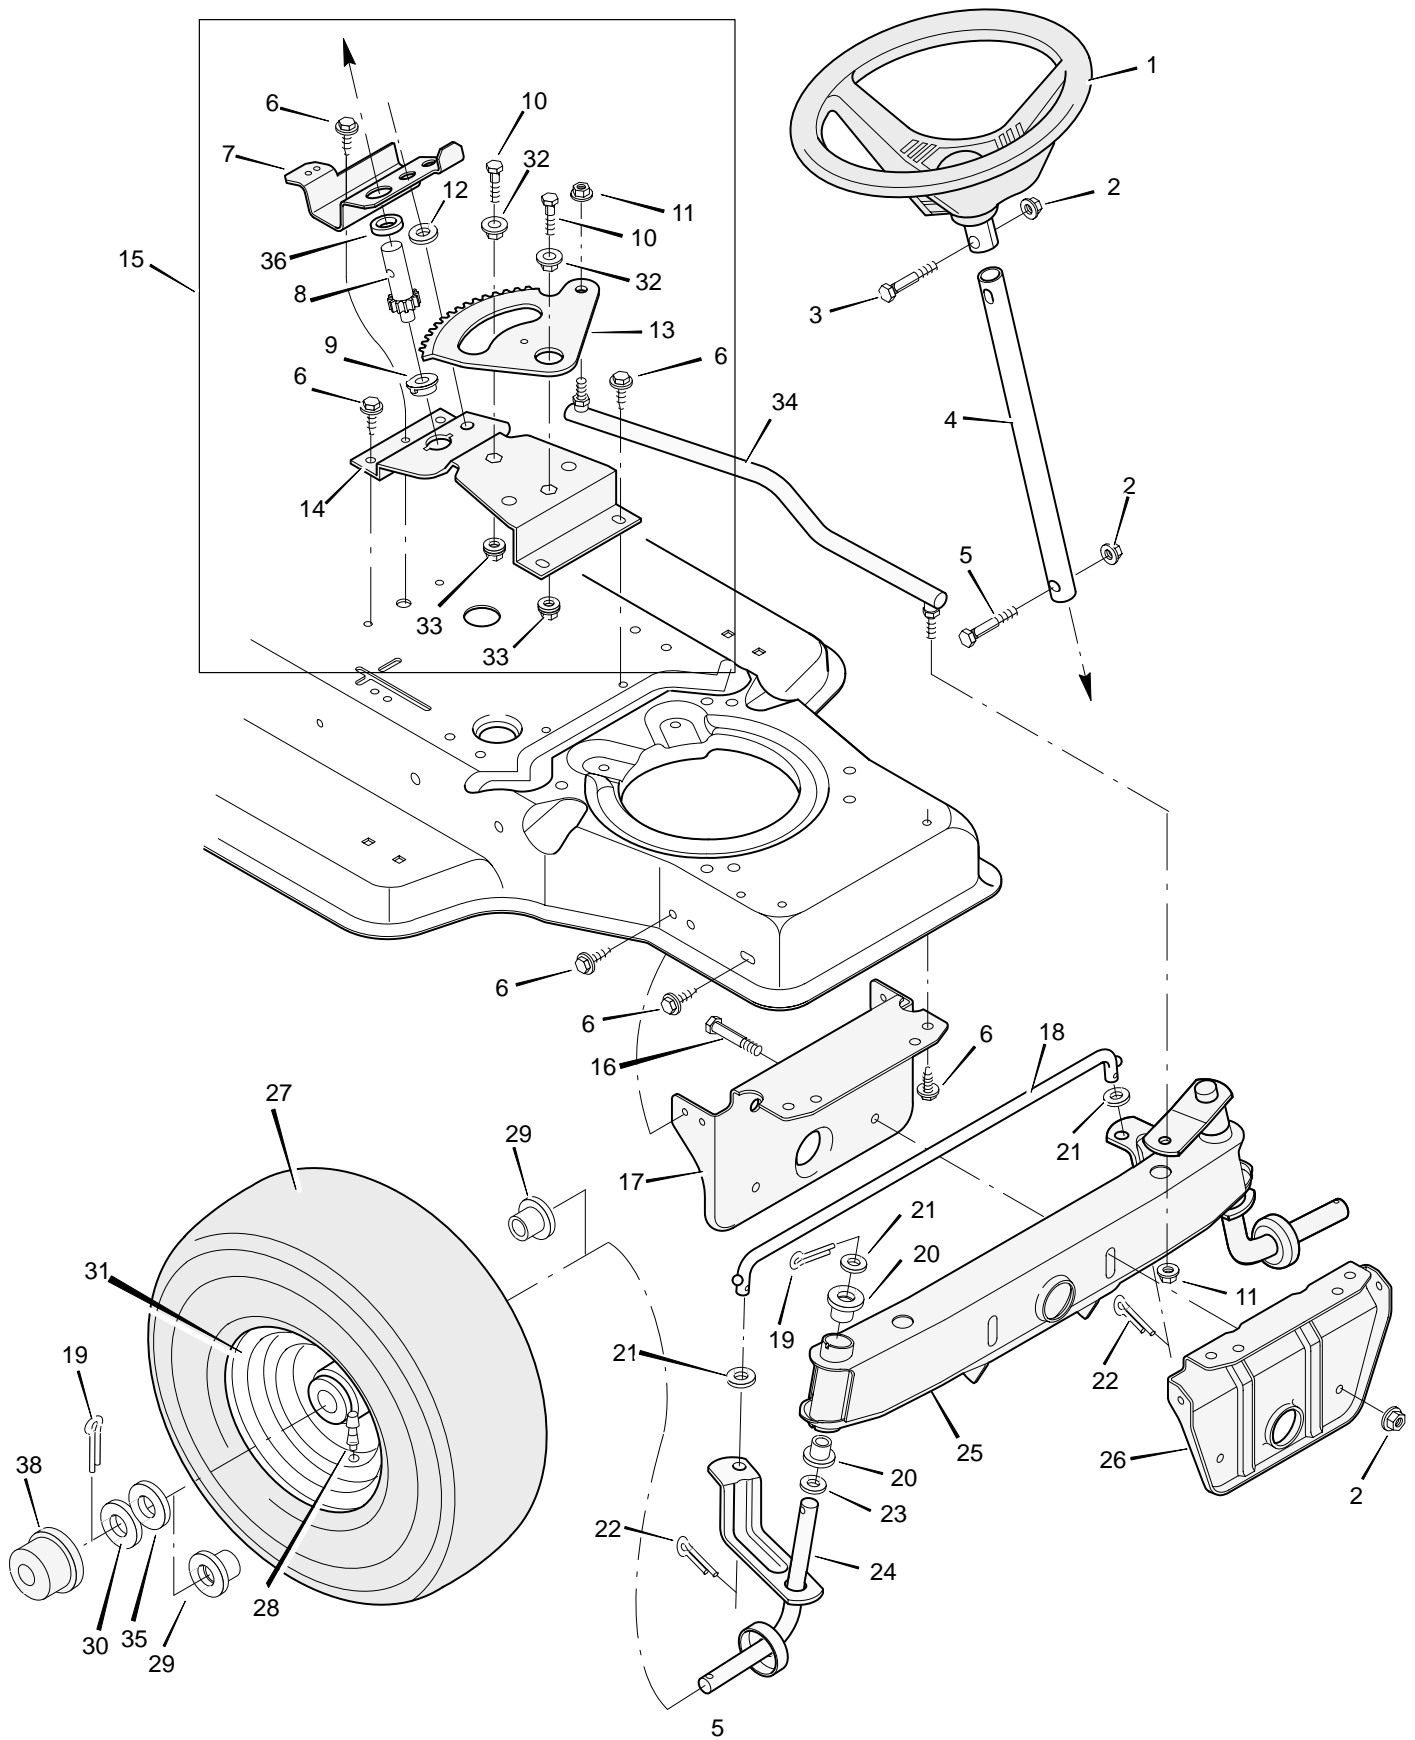

MODEL 38711x67B

REPAIR PARTS STEERING

MODEL 38711x67B

REPAIR PARTS STEERING

Key No.	Description	Part No.
1	Wheel, Steering	92078
2	Nut, Hex	15x118
3	Bolt, Hex	1x66
4	Post, Steering	91714 Z
5	Bolt, Hex	1x74
6	Screw	26x249
7	Bracket, Sector	91716E700
8	Gear, Pinion	92715
9	Bearing	92716
10	Bolt, Hex	1x84
11	Locknut, Flange	15x87
12	Spacer	92564
13	Gear, Sector	92316
14	Bracket, Sector	91708E700
15	Kit, Steering Gear	402075
16	Bolt, Hex	1x146
17	Support, Rear Axle	92529E700
18	Rod, Tie	90038E700
19	Pin, Cotter	30x49
20	Bearing	92527
21	Washer	17x57
22	Pin, Cotter	30x20
23	Washer	17x113
24	Spindle Assembly, Right	91828E700
25	Spindle Assembly, Axle & Left	92518E700
26	Support, Front Axle	92528E700
27	Tire*	91912
—	Tube	407047
28	Stem, Valve	24373
29	Bearing, Wheel	91334
30	Washer	17x195
31	Wheel & Tire Assembly	94578–601
32	Bearing	92097
33	Locknut, Flange	15x113
34	Link, Drag	91749E700
35	Washer	17x192
36	Spacer, Pinion Gear	92280
38	Hub Cap (Optional)	94618

* When you order a tire, make sure to give the brand name of the tire so that the tread pattern on the tire will match.