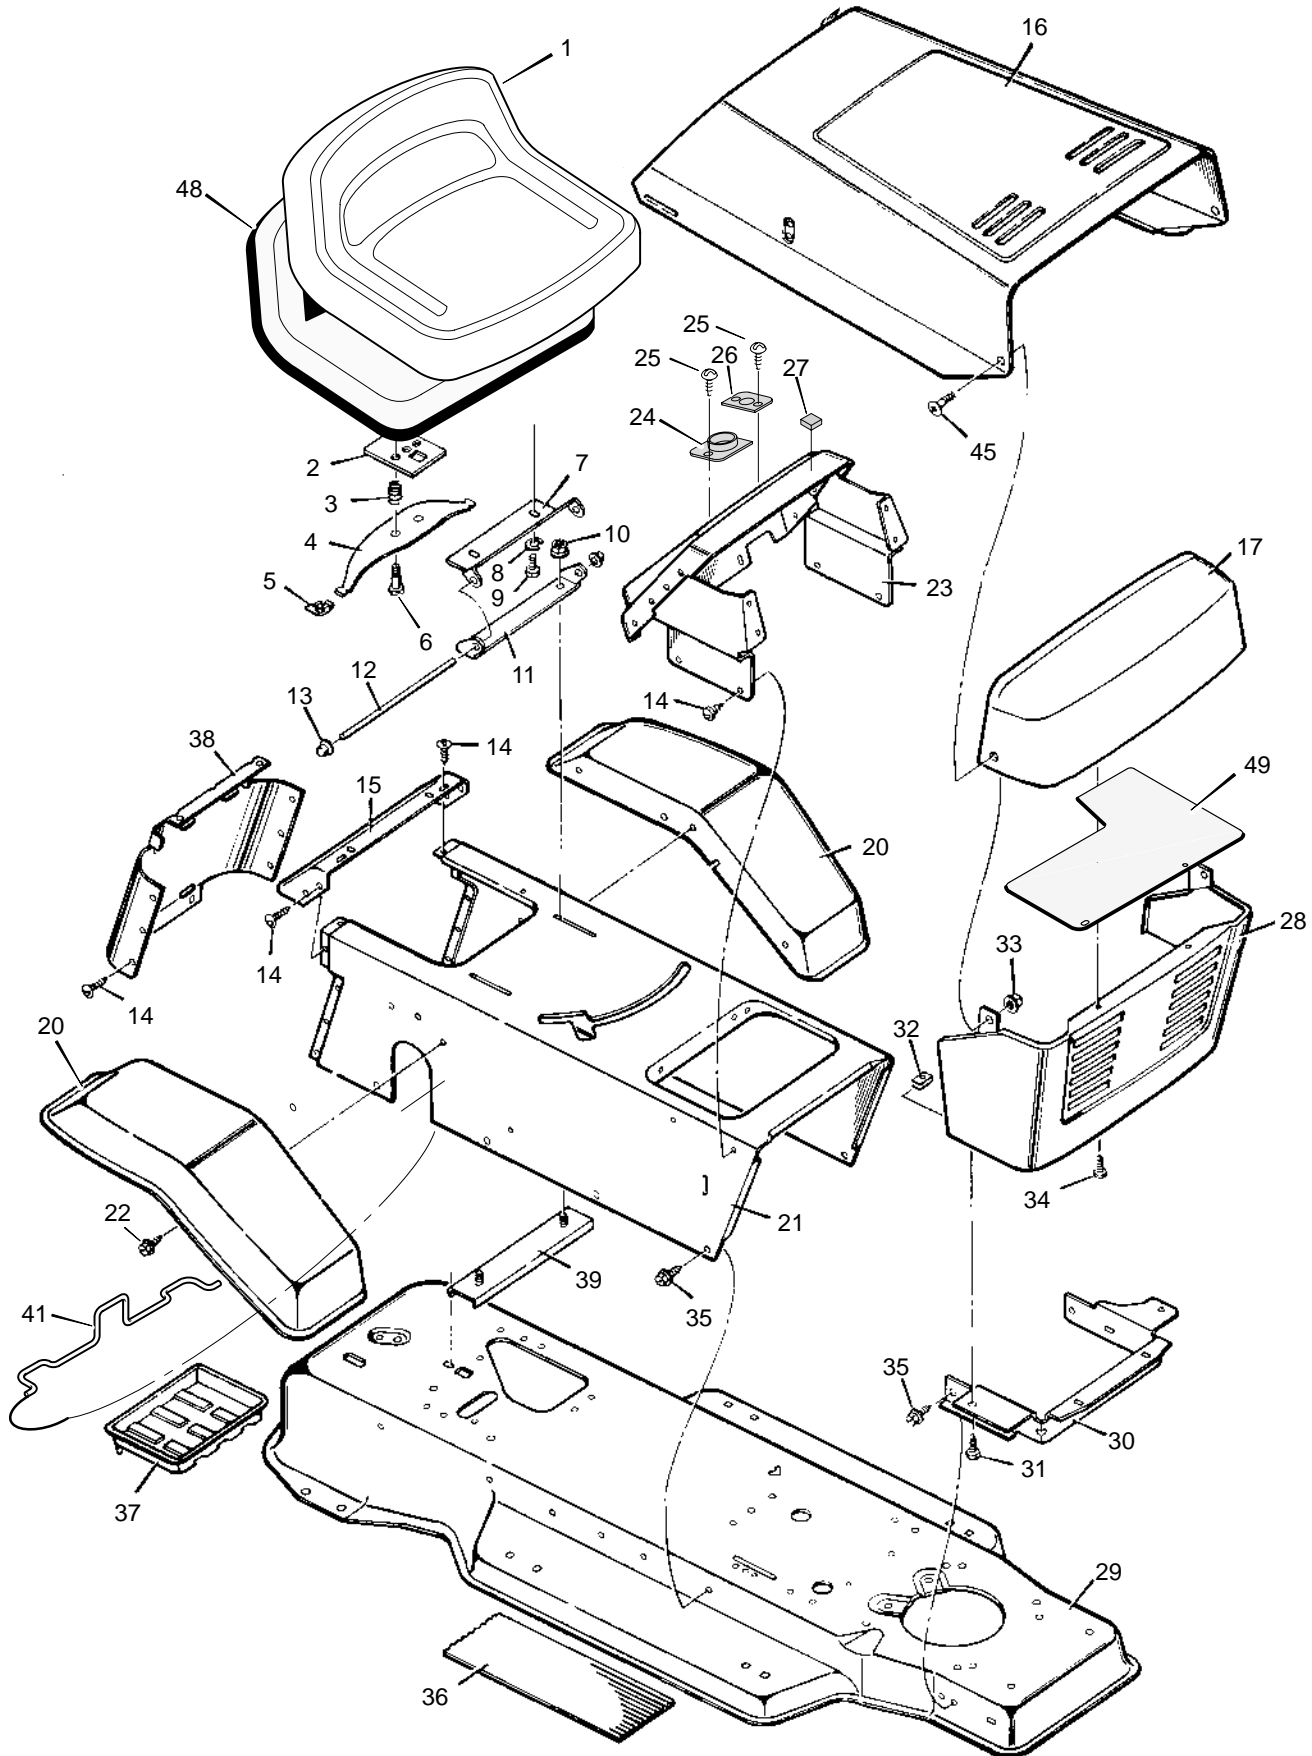

MODEL 38711x67B

REPAIR PARTS CHASSIS & HOOD

MODEL 38711x67B

REPAIR PARTS CHASSIS & HOOD

Key No.	Description	Part No.	Key No.	Description	Part No.
1	Seat	92387	25	Screw	26x238
2	Plate Assembly, Switch	91963Z	26	Bearing	93155
3	Spring, Compression	164x26	27	Bumper	92444
4	Spring, Seat	91964	28	Grill, Lower	91722E245
5	Glide, Spring	91822	29	Frame Assembly	92815E245
6	Bolt, Shoulder	9x38	30	Support, Grill	91723E700
7	Support, Seat	92334E700	31	Screw	26x252
8	Lockwasher	18x16	32	U-Nut	28x57
9	Bolt, Hex	1x45	33	Locknut, Flange	15x84
10	Locknut, Flange	15x88	34	Fastener, Plastic	193x1
11	Bracket, Pivot	91729E700	35	Screw	26x249
12	Rod, Pivot	91730 Z	36	Mat	94107
13	Cap, Push On	28x23	37	Tray, Battery	91895
14	Screw, Tap	26x270	38	Cap, Console *	92443E700
15	Fender, Apron *	91724E245	39	Channel Assembly	91857E700
16	Hood	91852E245	41	Clamp, Battery	92725E700
17	Grille, Upper	91736	45	Bolt, Shoulder	9x58
20	Fender	91715E245	48	Pan, Seat (with foam)	92357
21	Console Assembly	92727E245	49	Shield, Heat	94334
22	Screw	26x263	—	Instruction Book & Parts List	F-99831
23	Dash Panel	93174E245	—	Decal, Hood	44x7872
24	Bearing, Steering	93135	—	Decal, Top Console – Warning	44x6815