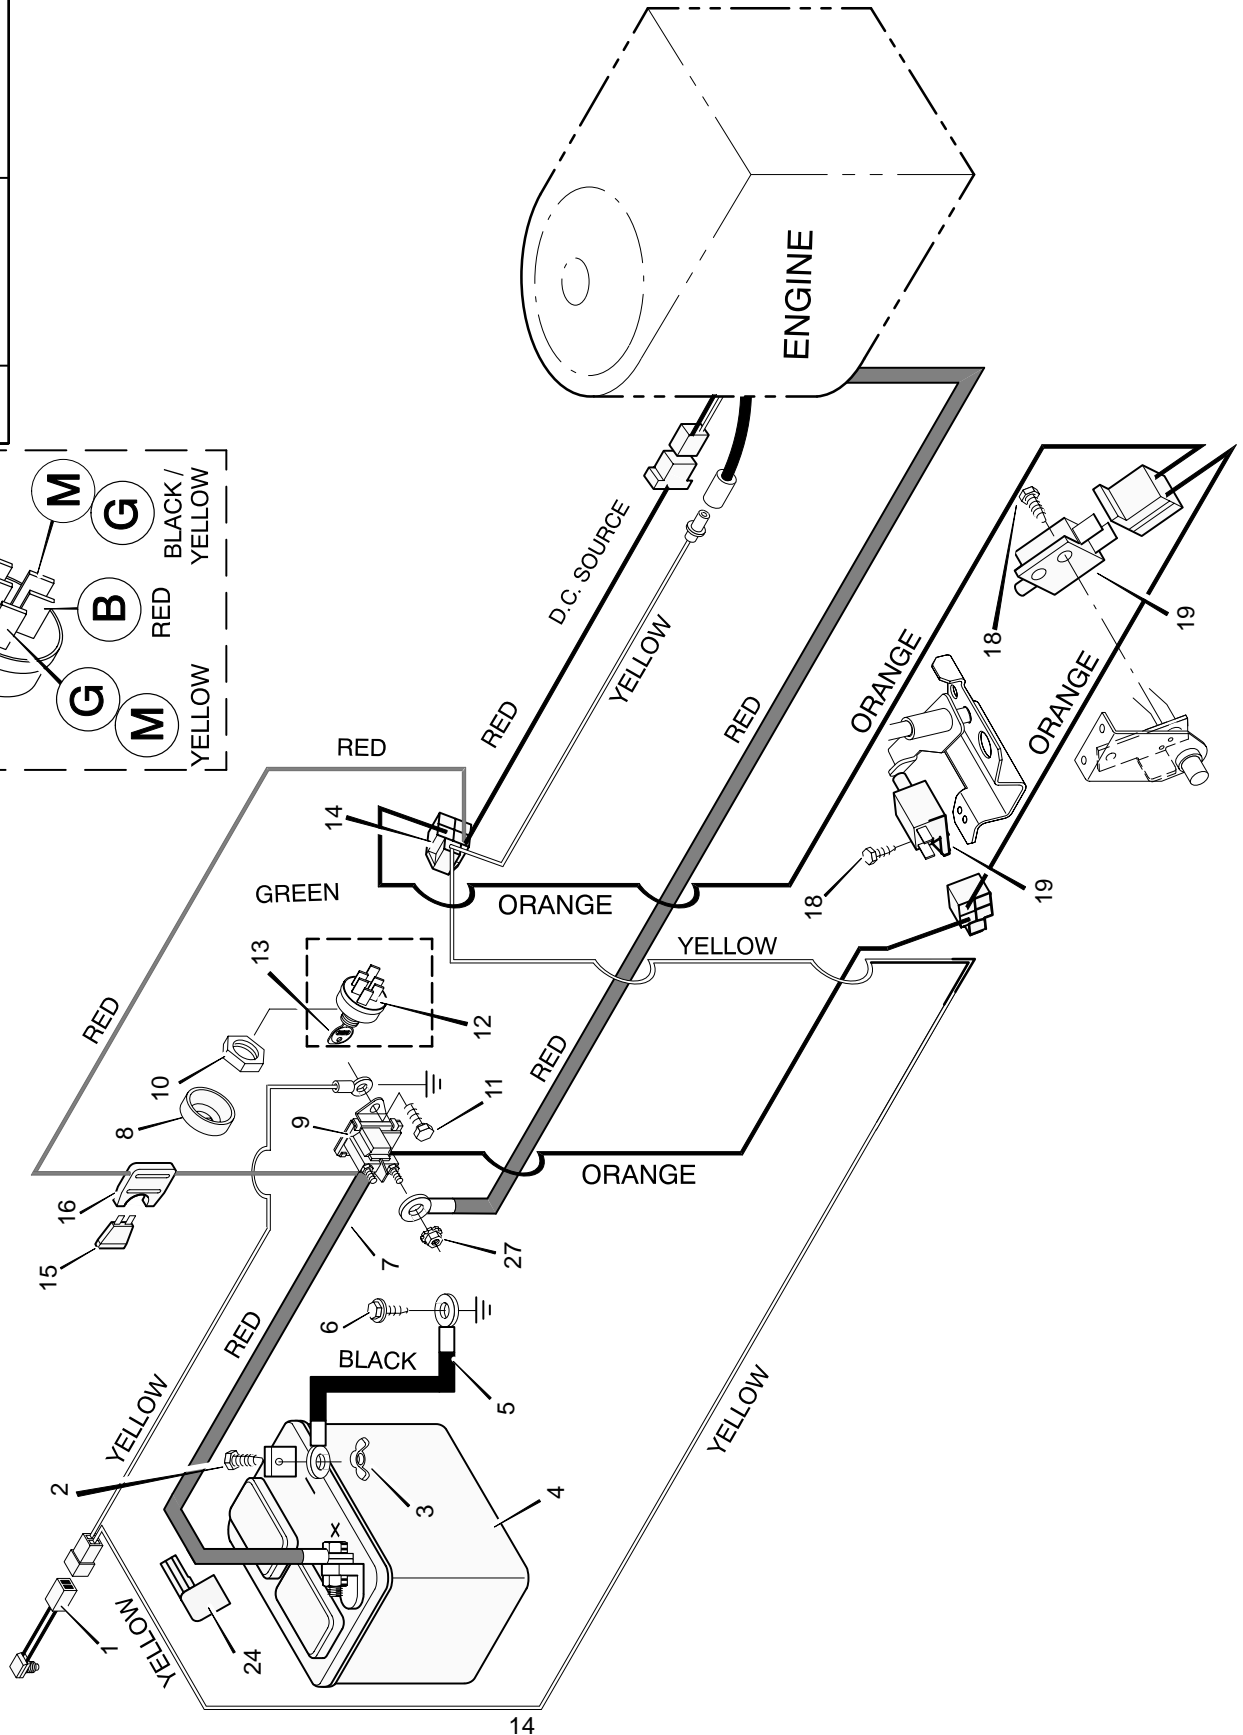

MODEL 38711x67B

REPAIR PARTS ELECTRICAL SYSTEM

POS.	FUNCTION	CIRCUIT (MAKE)
1	OFF	M+G
2	RUN	B+L
3	START	B+S