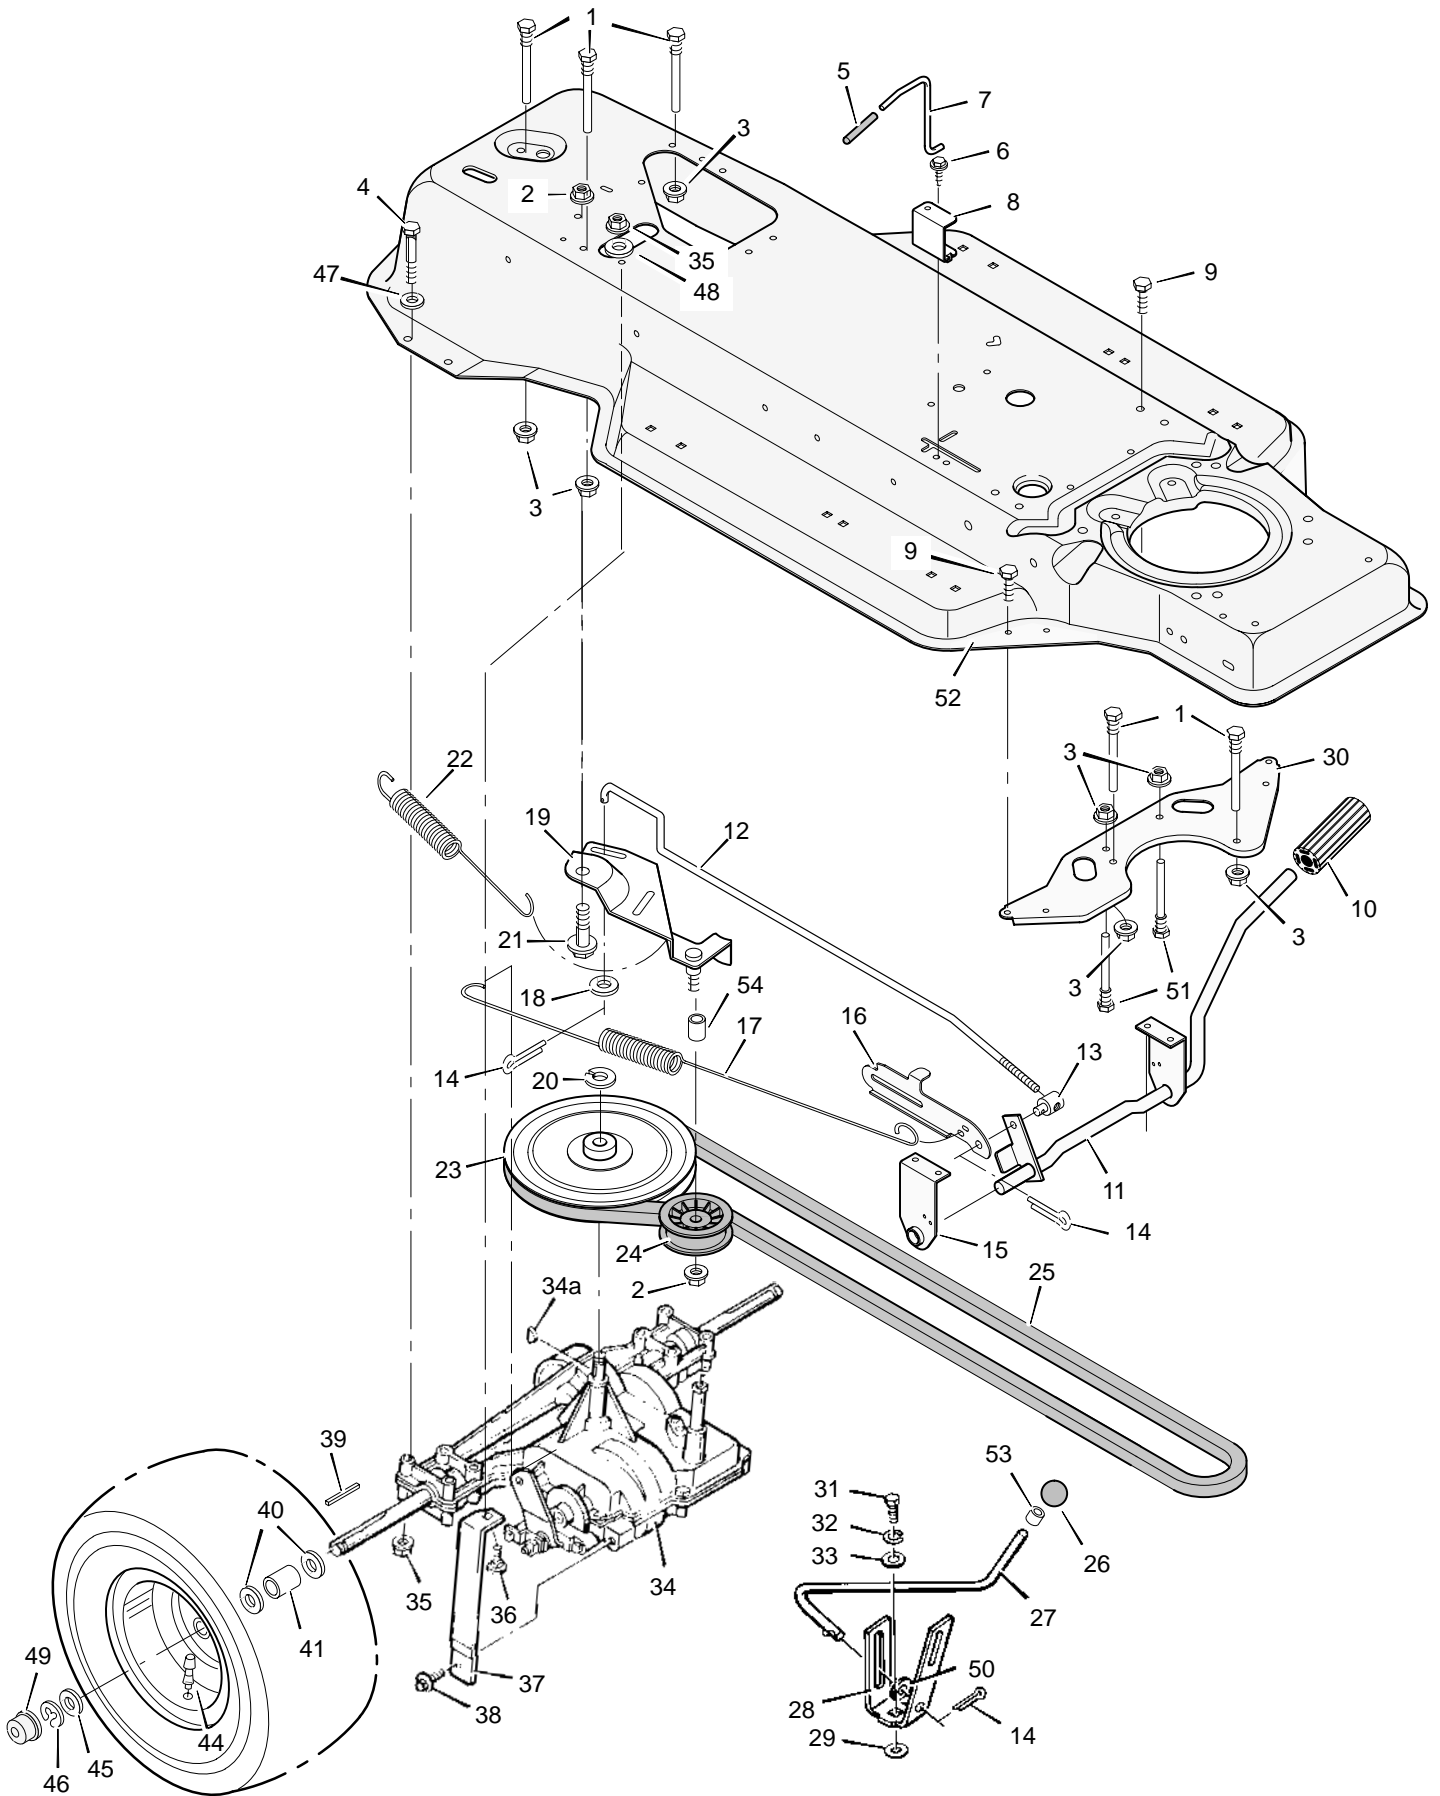

MODEL 38711x67B

REPAIR PARTS MOTION DRIVE

MODEL 38711x67B

REPAIR PARTS MOTION DRIVE

Key No.	Description	Part No.	Key No.	Description	Part No.
1	Guide, Belt	91754Z	29	Washer	17x148
2	Locknut, Flange	15x84	30	Plate, Belt Guide	92694E700
3	Nut, Flange	15x79Z	31	Bolt, Hex	1x145
4	Bolt, Hex	1x124	32	Lockwasher	18x32
5	Grip	91079	33	Washer	17x180
6	Screw	26x214	34	Transaxle – Peerless **	—
7	Rod, Control	91727E700	34a	Woodruff Key No. 9	20697
8	Guide, Bracket	91825E700	35	Nut, Flange	15x88
9	Screw	26x249	36	Bolt, Carriage	2x64
10	Clutch and Brake Pedal	21544	37	Support, Transaxle	91804E700
11	Lever Assembly	91862E700	38	Screw	26x216
12	Rod, Clutch	91808Z	39	Key, Square	21553
13	Nut, Adjustable	21920	40	Washer	17x160
14	Pin, Cotter	30x20	41	Spacer, Transaxle	87x100Z
15	Bracket, Support	91713E700	42	Tire*	91923
16	Latch, Park Brake	91712Z	—	Tube	407049
17	Spring, Brake Extension	165x82	43	Wheel & Tire Assembly	92288–601
18	Washer	17x47Z	44	Stem, Valve	24373
19	Bracket Assembly, Idler	92737Z	45	Washer	17x195
20	Ring, Retainer	11x7	46	E–Ring	11x3
21	Bolt, Shoulder	9x39	47	Washer	17x146Z
22	Spring, Drive Extension	165x76	48	Washer	17x45
23	Pulley, Motion Drive	95094	49	Hub Cap	94618
24	Pulley, Backside Idler	690409	50	Washer	17x102
25	Belt, Motion Drive	37x61	51	Guide, Belt	20619
26	Knob, Shift Lever	91995	52	Frame Assembly	92815E245
27	Lever, Shift	91805Z	53	Ring, Tolerance	92008
28	Yoke, Shift	91806Z	54	Spacer	690369

* When you order a tire, make sure to give the brand name of the tire so that the tread pattern on the tire will match.

** For information on Replacement Parts see the Central Parts Distributor in your area.