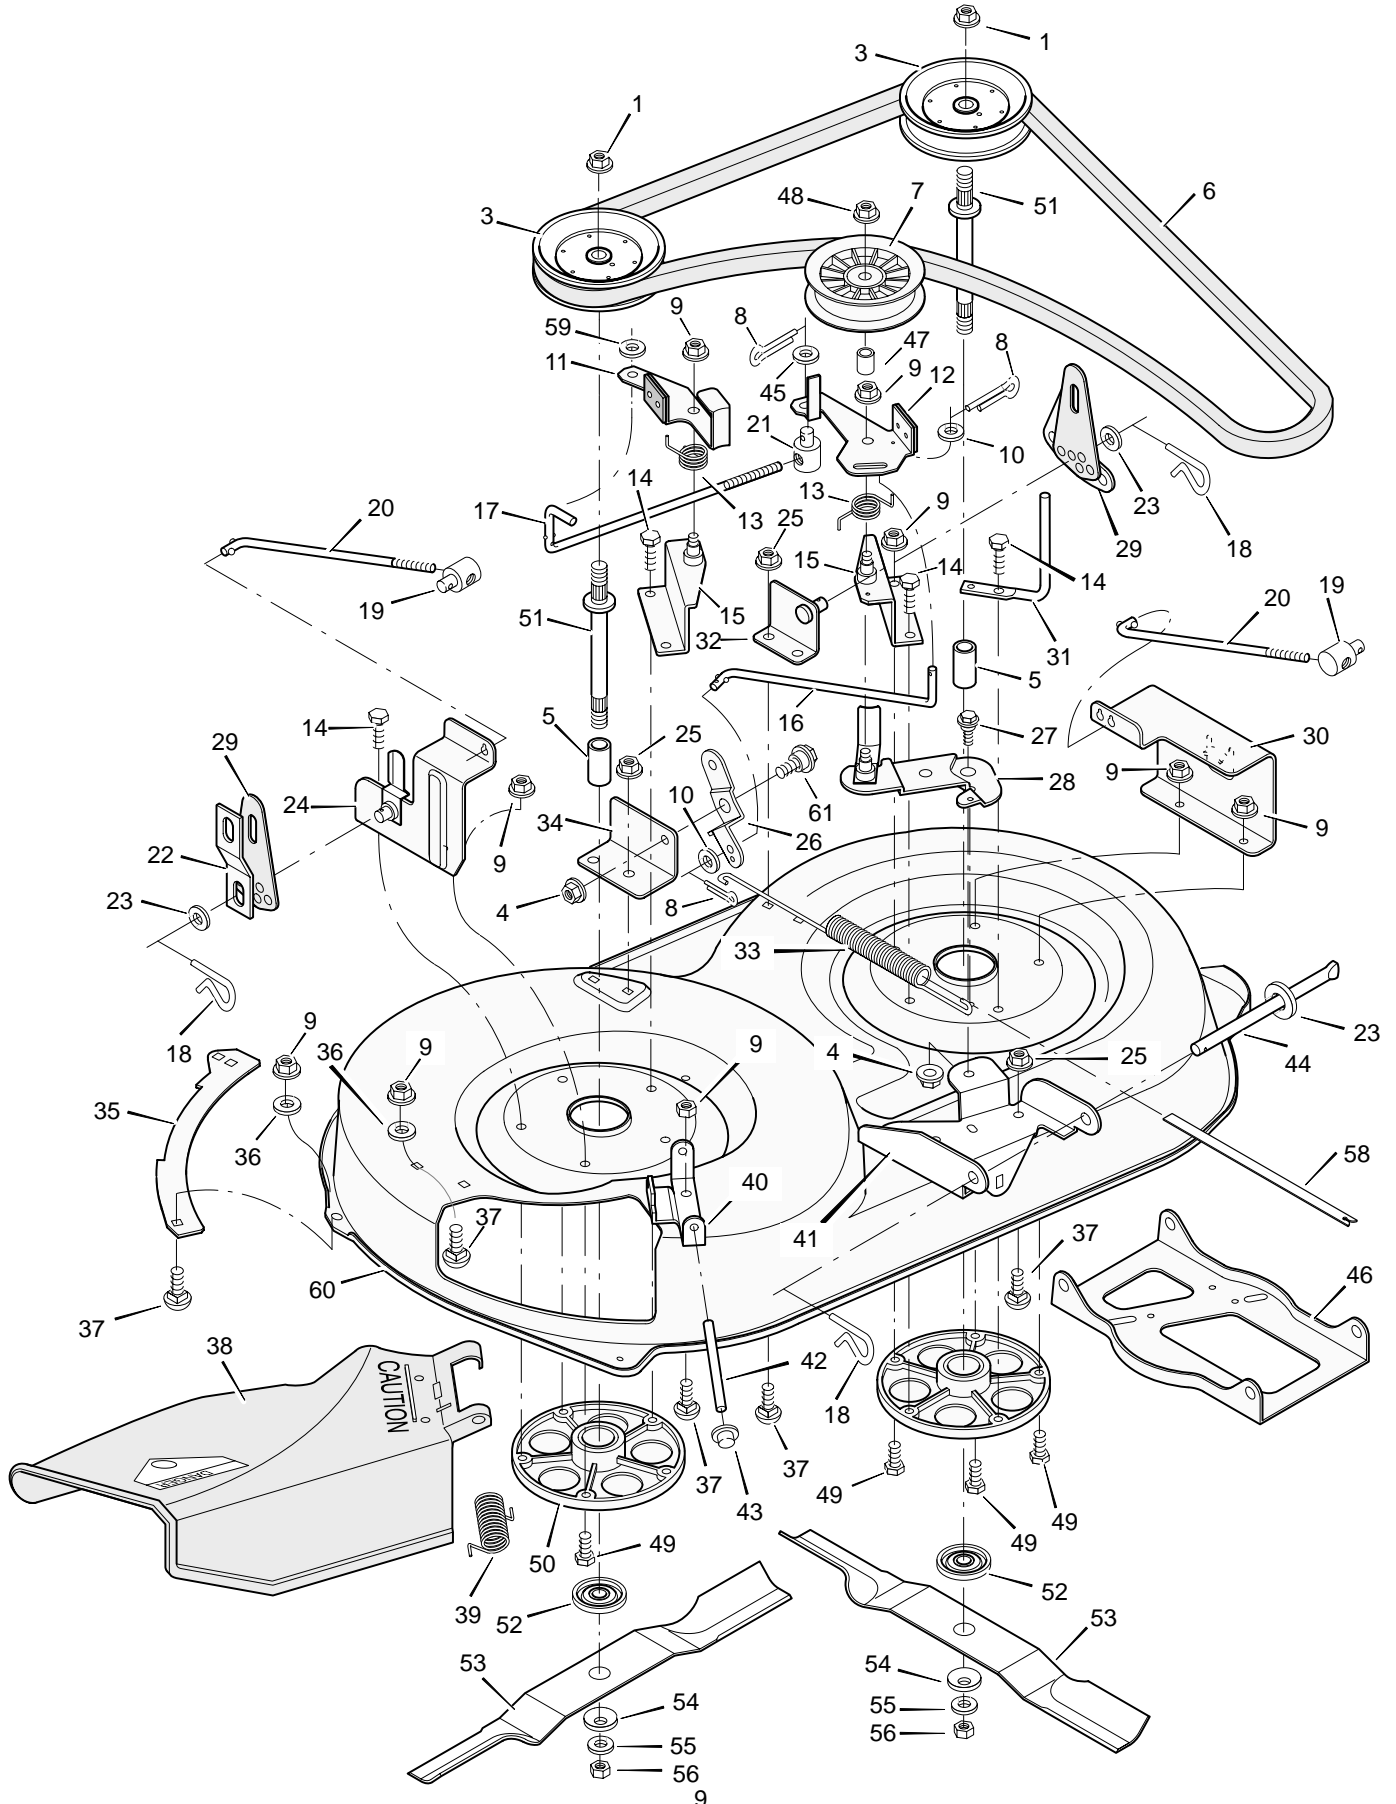

MODEL 38711x67B

REPAIR PARTS MOWER HOUSING

MODEL 38711x67B

REPAIR PARTS MOWER HOUSING

Key No.	Description	Part No.	Key No.	Description	Part No.
1	Nut, Hex	15x121	29	Plate, Adjuster	92702E701
3	Pulley, Jackshaft	92852	30	Cover, Pulley	92083E700
3	Pulley, Jackshaft	92851	30	Cover, Pulley	91792E701
4	Locknut, Flange	15x84	31	Guide, Belt	91797E700
5	Spacer	92850	32	Bracket Assembly, Left Lifter	91813E700
6	Belt, Blade Drive	37x63	33	Spring, Extension	165x72
6	Belt, Blade Drive	37x62	34	Bracket, Pivot	91743E700
7	Pulley, Idler	690387	35	Plate	91770E700
8	Pin, Cotter	30x20	36	Washer	17x57
9	Locknut, Flange	15x88	37	Bolt, Carriage	2x53
10	Washer	17x46Z	38	Deflector Assembly, Chute	94707
11	Brake Assembly, Right	92186E700	39	Spring, Torsion	166x4
12	Brake Assembly, Left	92187E700	40	Bracket, Hinge	94956E700
13	Spring, Torsion	166x27	41	Bracket, Front Hanger	91793E700
14	Bolt, Hex	25x7	41	Bracket, Front Hanger	91875E701
15	Bracket Assembly, Brake	92072E700	42	Rod, Deflector	94957Z
16	Rod, Brake	91745Z	43	Cap, Push On	28x23
17	Rod, Cross Link	92183Z	44	Rod, Hanger	91739Z
18	Pin, Hair	31x4	45	Washer	17x124
19	Nut, Adjustable	92131	46	Hanger, Front	92119E700
20	Rod, Adjuster	91748Z	47	Spacer	690369
20	Rod, Adjuster	91872Z	48	Nut, Flange	15x98
21	Nut, Adjustable	21920	49	Bolt, Hex	1x84
22	Link, Suspension	92064E700	50	Housing, Jackshaft	90905
23	Washer	17x103	51	Jackshaft	92849
24	Bracket Assembly, Right Lifter	92485E700	52	Adapter, Blade	92466
24	Bracket Assembly, Right Lifter	92194E701	53	Blade, 38" (2 required)	91742E701
25	Nut, Flange	15x79	53	Blade, 38" (2 required)	94913E701
26	Bracket, Pivot	92033E700	53	Blade, 40" (2 required)	92418E701
27	Bolt, Shoulder	9x39	53	Blade, 40" (2 required)	92002E701
28	Arm Assembly, Idler	92032E700	54	Washer, Belleville	17x166
29	Plate, Adjuster	91741E700	55	Washer	17x165