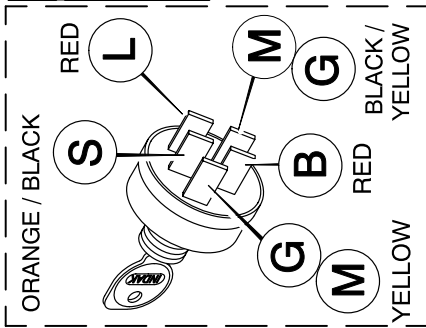

MODEL 38711x67B

REPAIR PARTS

56	Nut, Hex	15x100	60	Housing, Blade (40")	91907E701
58	Indicator, Plastic	92163	61	Bolt, Shoulder	9x42
59	Washer	17x48	1-61	Complete Mower Housing Assembly	403228
60	Housing, Blade (38")	91906E700	1-61	Complete Mower Housing Assembly	403229

MODEL 38711x67B

REPAIR PARTS ENGINE MOUNT

Key No.	Description	Part No.
1	Fuel Cap	92317
2	Fuel Tank	91869
3	Hose Clamp	95197
4	Fuel Line	23715
5	Hose Clamp	95197
6	Screw	26x201
7	Screw	26x201
8	Throttle Control	91983
9	Engine*	——
11	Bolt, Engine Mount	25x7
12	Stack Pulley Assembly	92318 Z
13	Lockwasher	19x35
14	Bolt, Hex	1x140
15	Washer	17x170

MODEL 38711x67B

REPAIR PARTS ELECTRICAL SYSTEM

Key No.	Description	Part No.
1	Switch, Seat Sensor	91031
2	Bolt	2x82
3	Wingnut	14x79
4	Battery	91414
5	Cable, Battery Ground	24x30
6	Screw	26x249
7	Cable, Red Battery	24x29
8	Cap, Ignition	91488
9	Solenoid	24285
10	Nut	91489
11	Screw	26x214
12	Switch, Ignition	21064
13	Key, Ignition	20729
14	Harness, Chassis Wire	250x88
15	Fuse	54212
16	Holder, Fuse	407078
17	Switch, Clutch	91299
18	Screw	26x233
19	Switch, Clutch	24273
24	Cover, Terminal	54148
27	Locknut	15x116