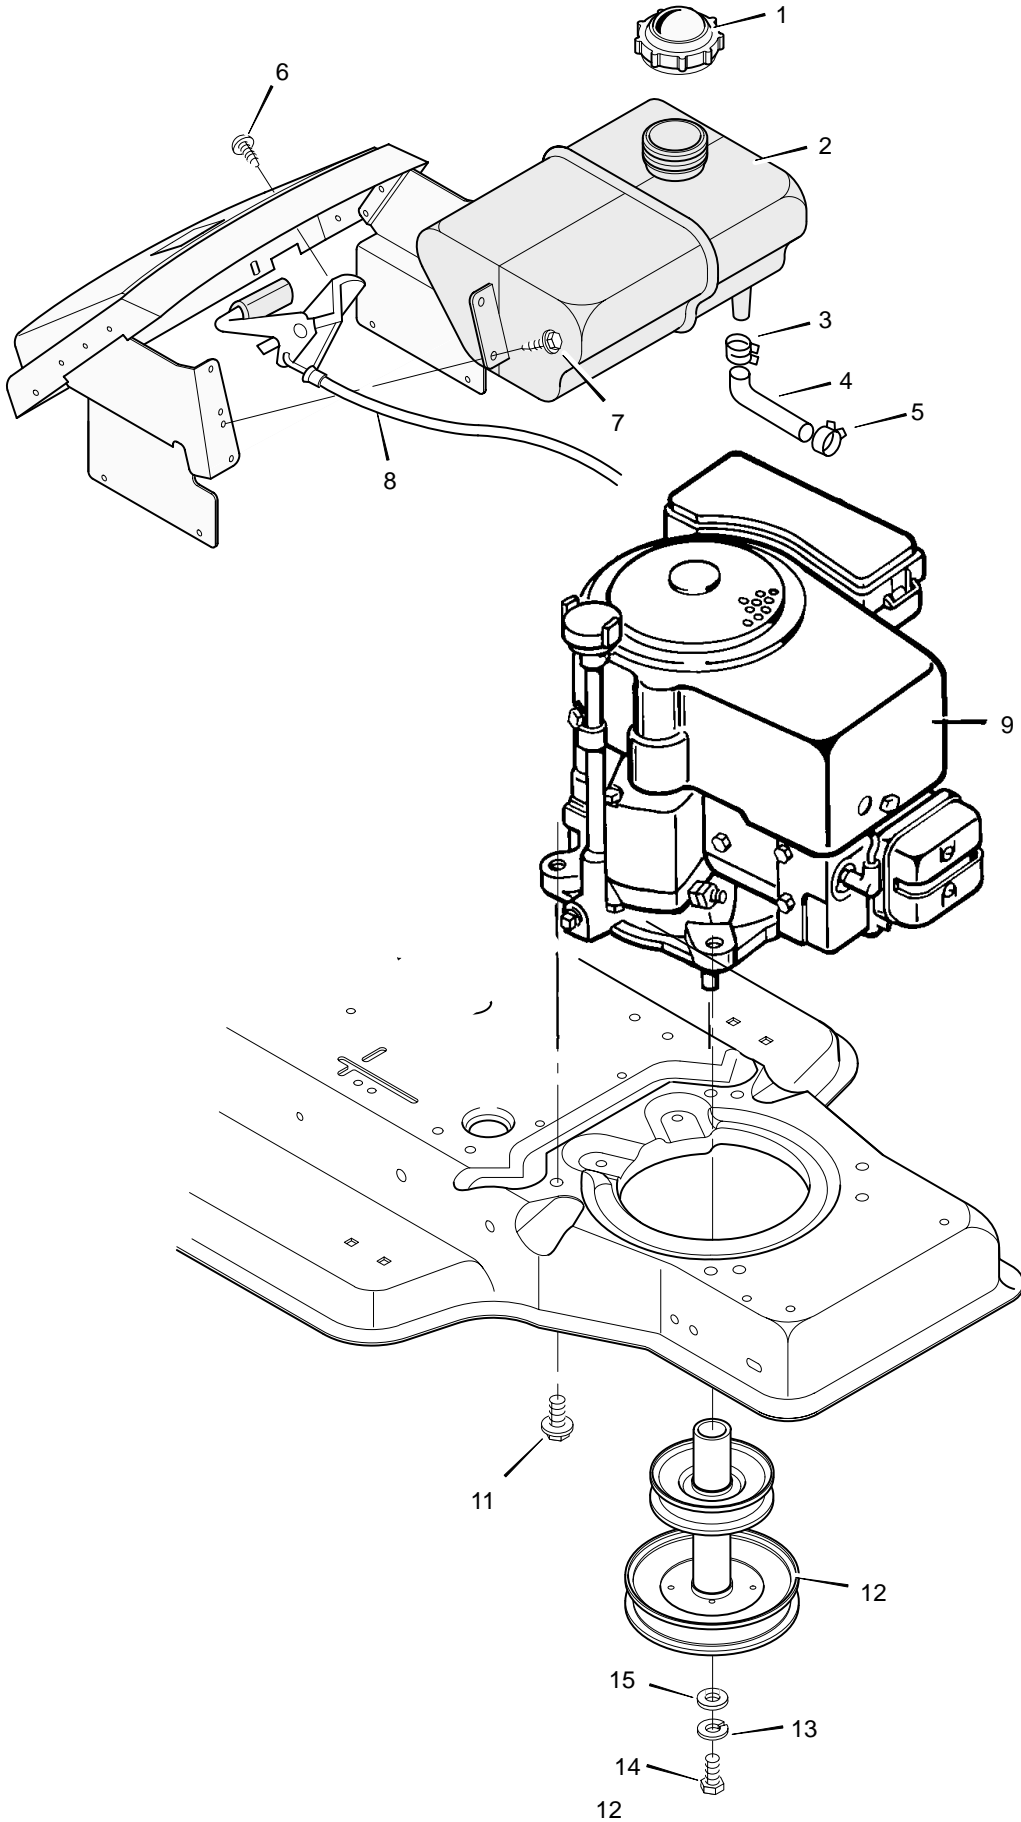

MODEL 38711x67B

REPAIR PARTS

56	Nut, Hex	15x100	60	Housing, Blade (40")	91907E701
58	Indicator, Plastic	92163	61	Bolt, Shoulder	9x42
59	Washer	17x48	1-61	Complete Mower Housing Assembly	403228
60	Housing, Blade (38")	91906E700	1-61	Complete Mower Housing Assembly	403229

MODEL 38711x67B

REPAIR PARTS ENGINE MOUNT