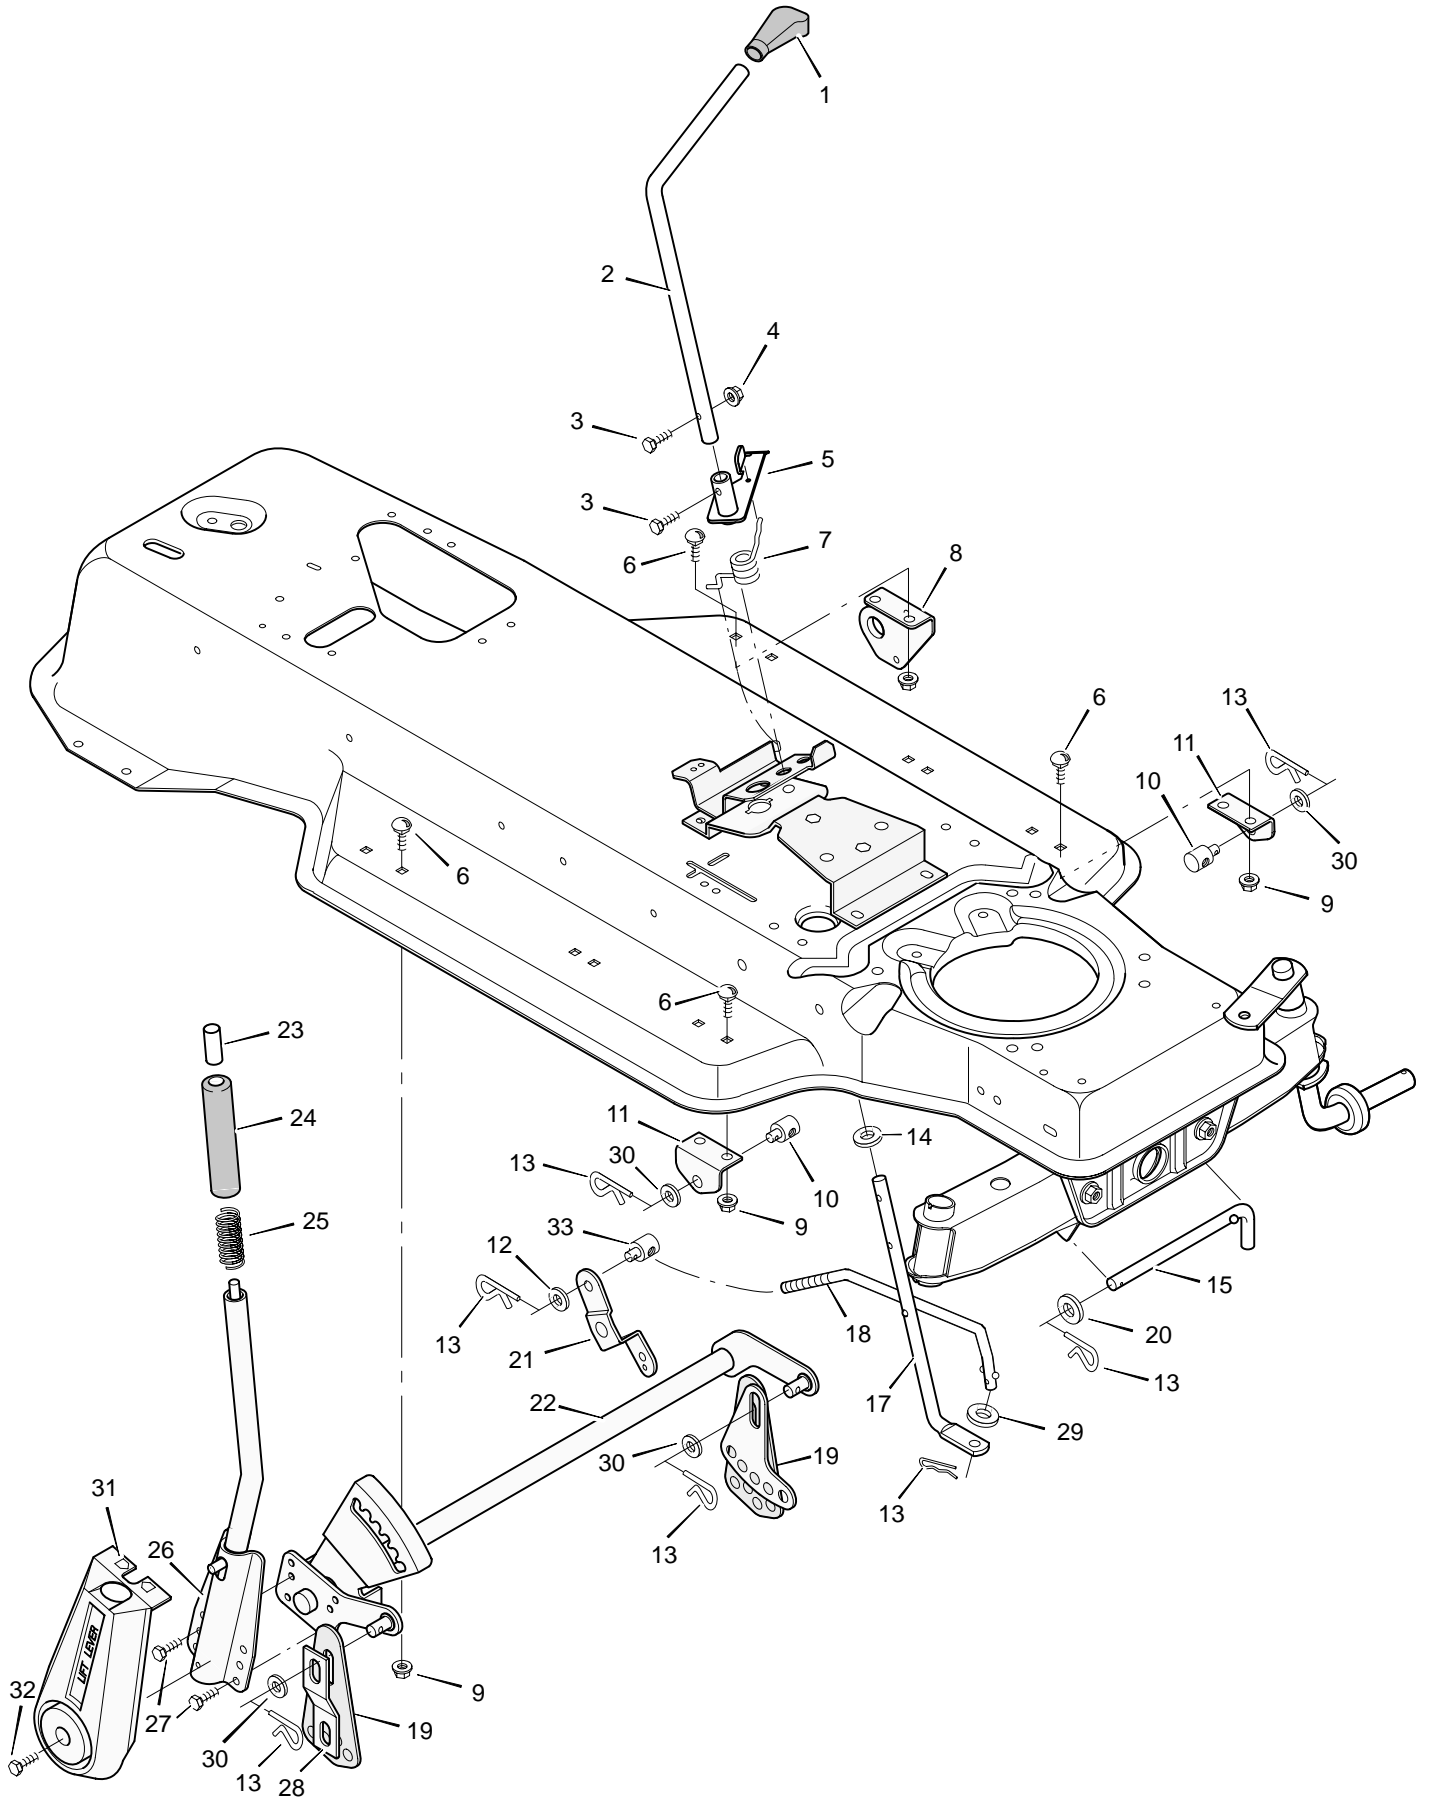

MODEL 38711x67B

REPAIR PARTS MOWER HOUSING SUSPENSION

MODEL 38711x67B

REPAIR PARTS MOWER HOUSING SUSPENSION

Key No.	Description	Part No.
1	Grip	92698
2	Control, Blade Rotation	91781Z
3	Bolt, Hex	25x3
4	Locknut, Hex	15x67
5	Lever Assembly, Switch	91917E700
6	Bolt, Carriage	2x53
7	Spring, Torsion	166x32
8	Bracket, Rear Hanger	92066E700
9	Nut, Flange	15x79
10	Nut, Adjusting	92131
10	Nut, Adjusting	92132
11	Bracket, Adjuster Rod	92133E700
12	Washer	17x124
13	Pin, Hair	31x4
14	Washer	17x122
15	Pin, Pull	90827Z
17	Lever, Lower Blade Control	91787E700
18	Rod, Blade Control	91795Z
19	Plate, Adjuster	91741E700
19	Plate, Adjuster (2)	92702E701
20	Washer	17x103
21	Bracket, Pivot	92033E700
22	Lifter Assembly	92065E700
23	Button, Push	92572
24	Grip	92783
25	Spring, Compression	164x21
26	Handle Assembly	91823E700
27	Screw	26x49
28	Link, Suspension	92064E700
29	Washer	17x47Z
30	Washer	17x91Z
31	Cover, Lift Lever (Optional)	92157
32	Screw	26x263
33	Nut, Adjusting	21920