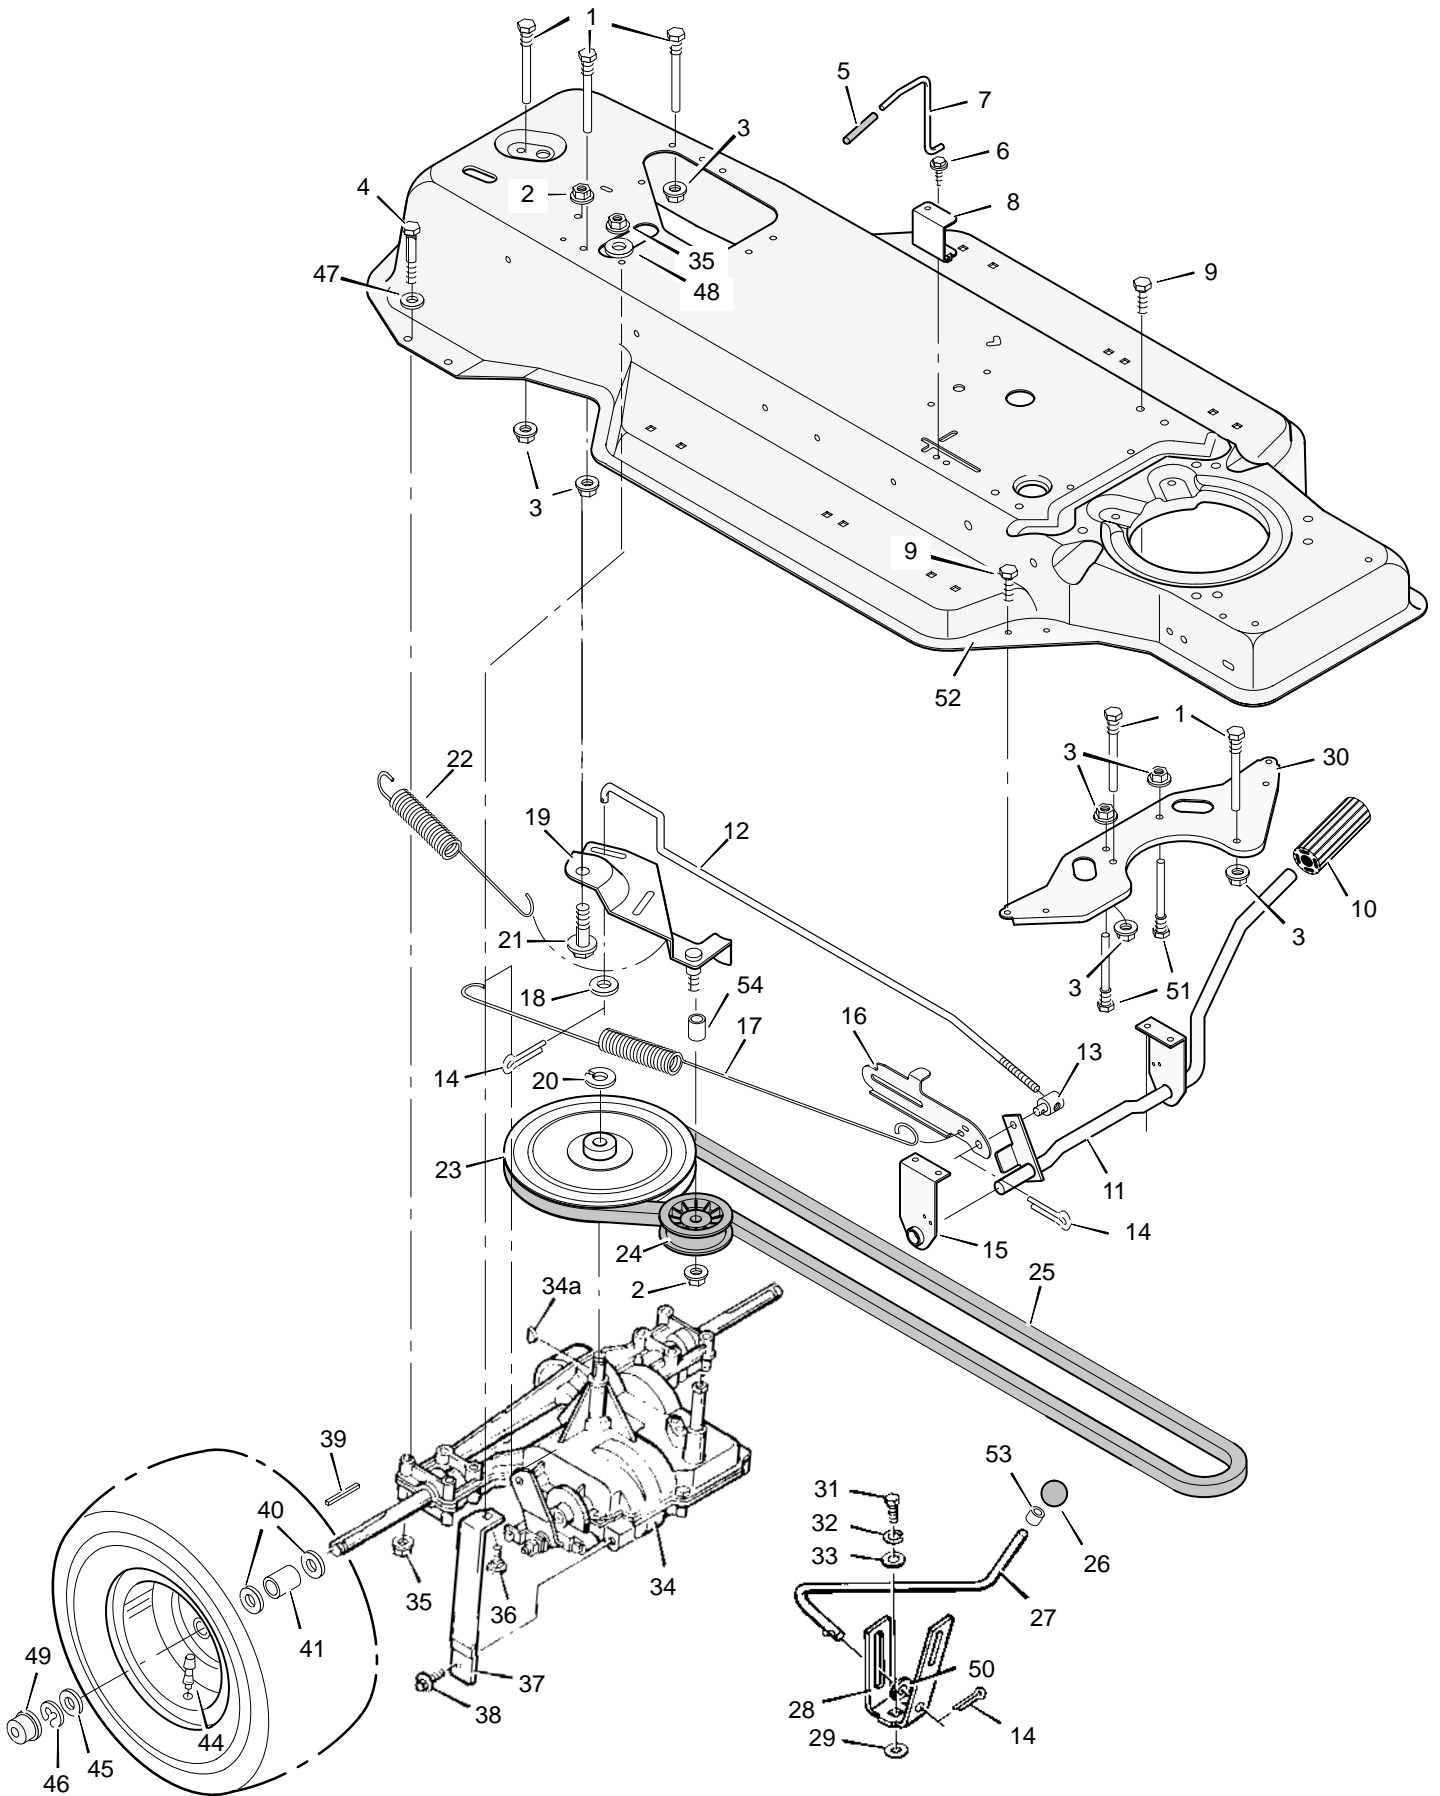

MODEL 38711x20B

REPAIR PARTS MOTION DRIVE

MODEL 38711x20B

REPAIR PARTS MOTION DRIVE

Key No.	Description	Part No.	Key No.	Description	Part No.
1	Guide, Belt	91754Z	29	Washer	17x148
2	Locknut, Flange	15x84	30	Plate, Belt Guide	92694E700
3	Nut, Flange	15x79Z	31	Bolt, Hex	1x145
4	Bolt, Hex	1x124	32	Lockwasher	18x32
5	Grip	91079	33	Washer	17x180
6	Screw	26x214	34	Transaxle – Peerless **	—
7	Rod, Control	91727E700	34a	Woodruff Key No. 9	20697
8	Guide, Bracket	91825E700	35	Nut, Flange	15x88
9	Screw	26x249	36	Bolt, Carriage	2x64
10	Clutch and Brake Pedal	21544	37	Support, Transaxle	91804E700
11	Lever Assembly	91862E700	38	Screw	26x216
12	Rod, Clutch	91808Z	39	Key, Square	21553
13	Nut, Adjustable	21920	40	Washer	17x160
14	Pin, Cotter	30x20	41	Spacer, Transaxle	87x100Z
15	Bracket, Support	91713E700	42	Tire*	91923
16	Latch, Park Brake	91712Z	—	Tube	407049
17	Spring, Brake Extension	165x82	43	Wheel & Tire Assembly	92288–601
18	Washer	17x47Z	44	Stem, Valve	24373
19	Bracket Assembly, Idler	92737Z	45	Washer	17x195
20	Ring, Retainer	11x7	46	E–Ring	11x3
21	Bolt, Shoulder	9x39	47	Washer	17x146Z
22	Spring, Drive Extension	165x76	48	Washer	17x45
23	Pulley, Motion Drive	95094	49	Hub Cap	94618
24	Pulley, Backside Idler	690409	50	Washer	17x102
25	Belt, Motion Drive	37x61	51	Guide, Belt	20619
26	Knob, Shift Lever	91995	52	Frame Assembly	92815E540
27	Lever, Shift	91805Z	53	Ring, Tolerance	92008
28	Yoke, Shift	91806Z	54	Spacer	690369

* When you order a tire, make sure to give the brand name of the tire so that the tread pattern on the tire will match.

** For information on Replacement Parts see the Central Parts Distributor in your area.