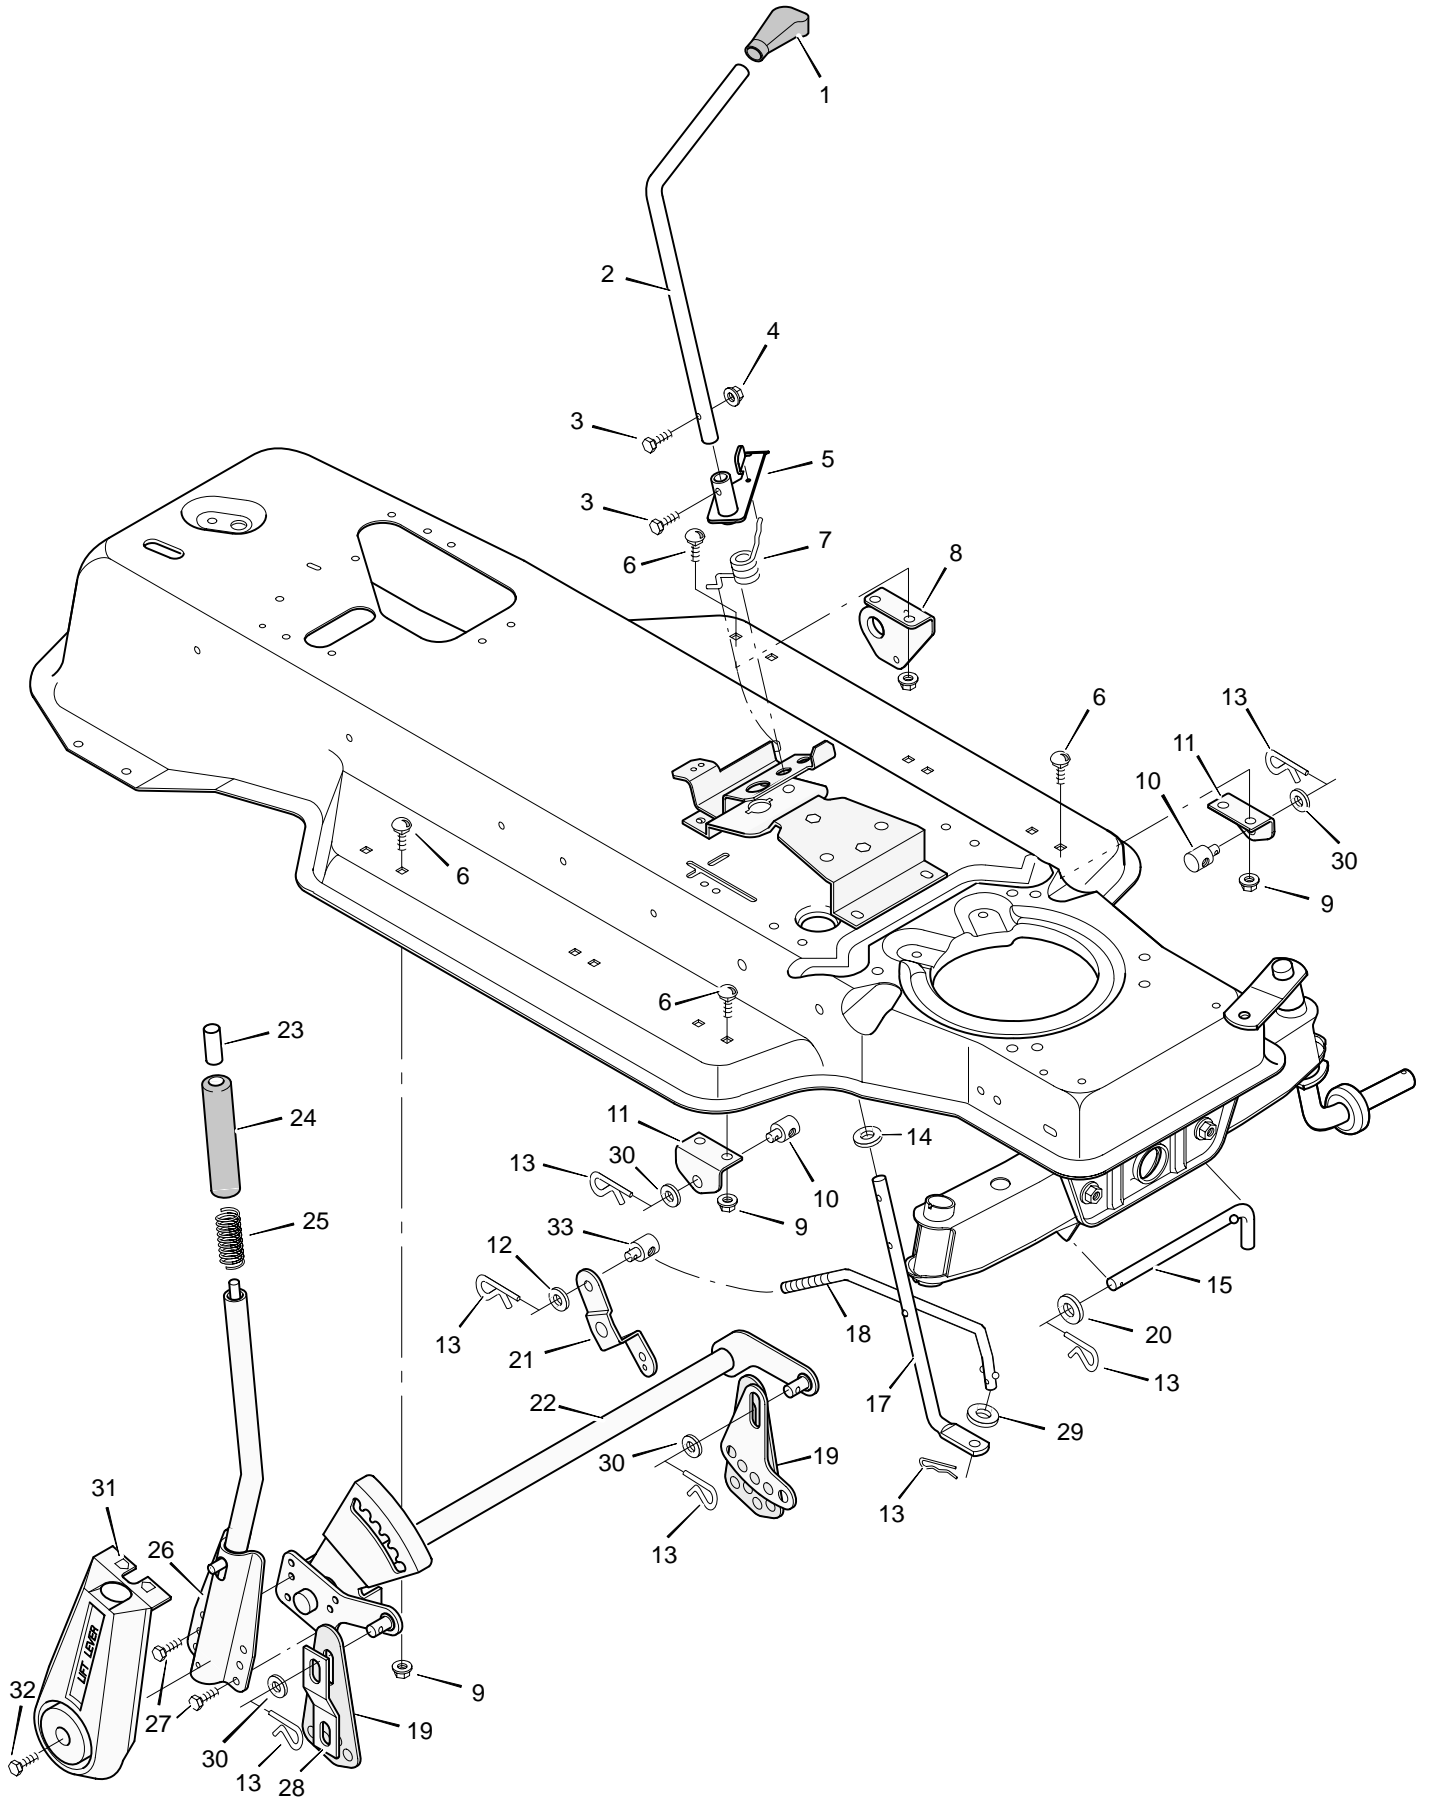

MODEL 38711x20B

REPAIR PARTS MOWER HOUSING SUSPENSION

MODEL 38711x20B

REPAIR PARTS MOWER HOUSING SUSPENSION

Key No.	Description	Part No.
1	Grip	92698
2	Control, Blade Rotation	91781Z
3	Bolt, Hex	25x3
4	Locknut, Hex	15x67
5	Lever Assembly, Switch	91917E700
6	Bolt, Carriage	2x53
7	Spring, Torsion	166x32
8	Bracket, Rear Hanger	92066E700
9	Nut, Flange	15x79
10	Nut, Adjusting	92131
10	Nut, Adjusting	92132
11	Bracket, Adjuster Rod	92133E700
12	Washer	17x124
13	Pin, Hair	31x4
14	Washer	17x122
15	Pin, Pull	90827Z
17	Lever, Lower Blade Control	91787E700
18	Rod, Blade Control	91795Z
19	Plate, Adjuster	91741E700
19	Plate, Adjuster (2)	92702E701
20	Washer	17x103
21	Bracket, Pivot	92033E700
22	Lifter Assembly	92065E700
23	Button, Push	92572
24	Grip	92783
25	Spring, Compression	164x21
26	Handle Assembly	91823E700
27	Screw	26x49
28	Link, Suspension	92064E700
29	Washer	17x47Z
30	Washer	17x91Z
31	Cover, Lift Lever (Optional)	92157
32	Screw	26x263
33	Nut, Adjusting	21920