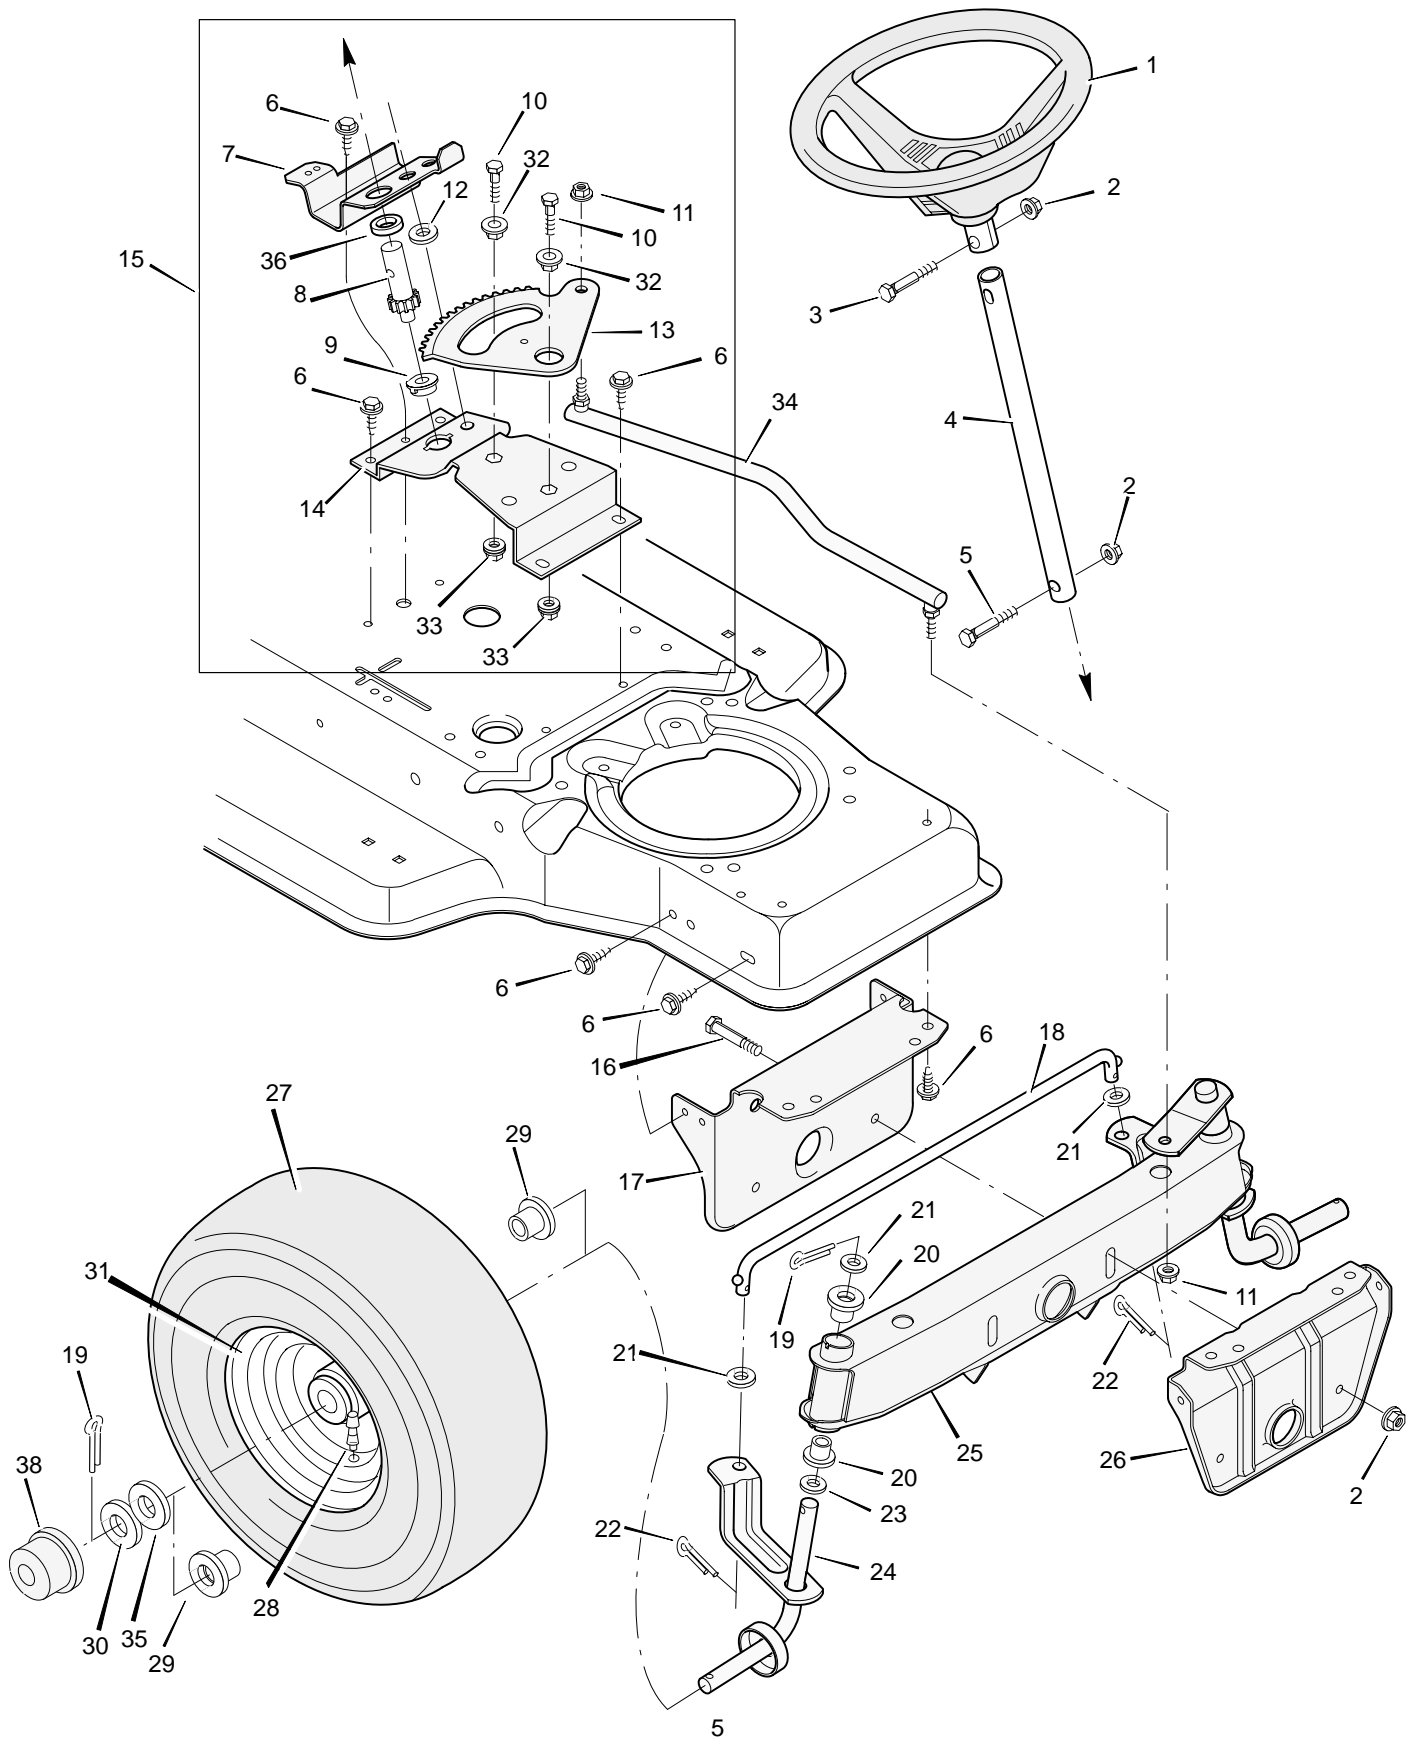

MODEL 38711x20B

REPAIR PARTS STEERING

MODEL 38711x20B

REPAIR PARTS STEERING

Key No.	Description	Part No.
1	Wheel, Steering	92078
2	Nut, Hex	15x118
3	Bolt, Hex	1x66
4	Post, Steering	91714 Z
5	Bolt, Hex	1x74
6	Screw	26x249
7	Bracket, Sector	91716E700
8	Gear, Pinion	92715
9	Bearing	92716
10	Bolt, Hex	1x84
11	Locknut, Flange	15x87
12	Spacer	92564
13	Gear, Sector	92316
14	Bracket, Sector	91708E700
15	Kit, Steering Gear	402075
16	Bolt, Hex	1x146
17	Support, Rear Axle	92529E700
18	Rod, Tie	90038E700
19	Pin, Cotter	30x49
20	Bearing	92527
21	Washer	17x57
22	Pin, Cotter	30x20
23	Washer	17x113
24	Spindle Assembly, Right	91828E700
25	Spindle Assembly, Axle & Left	92518E700
26	Support, Front Axle	92528E700
27	Tire*	91912
—	Tube	407047
28	Stem, Valve	24373
29	Bearing, Wheel	91334
30	Washer	17x195
31	Wheel & Tire Assembly	94578-601
32	Bearing	92097
33	Locknut, Flange	15x113
34	Link, Drag	91749E700
35	Washer	17x192
36	Spacer, Pinion Gear	92280
38	Hub Cap (Optional)	94618

* When you order a tire, make sure to give the brand name of the tire so that the tread pattern on the tire will match.