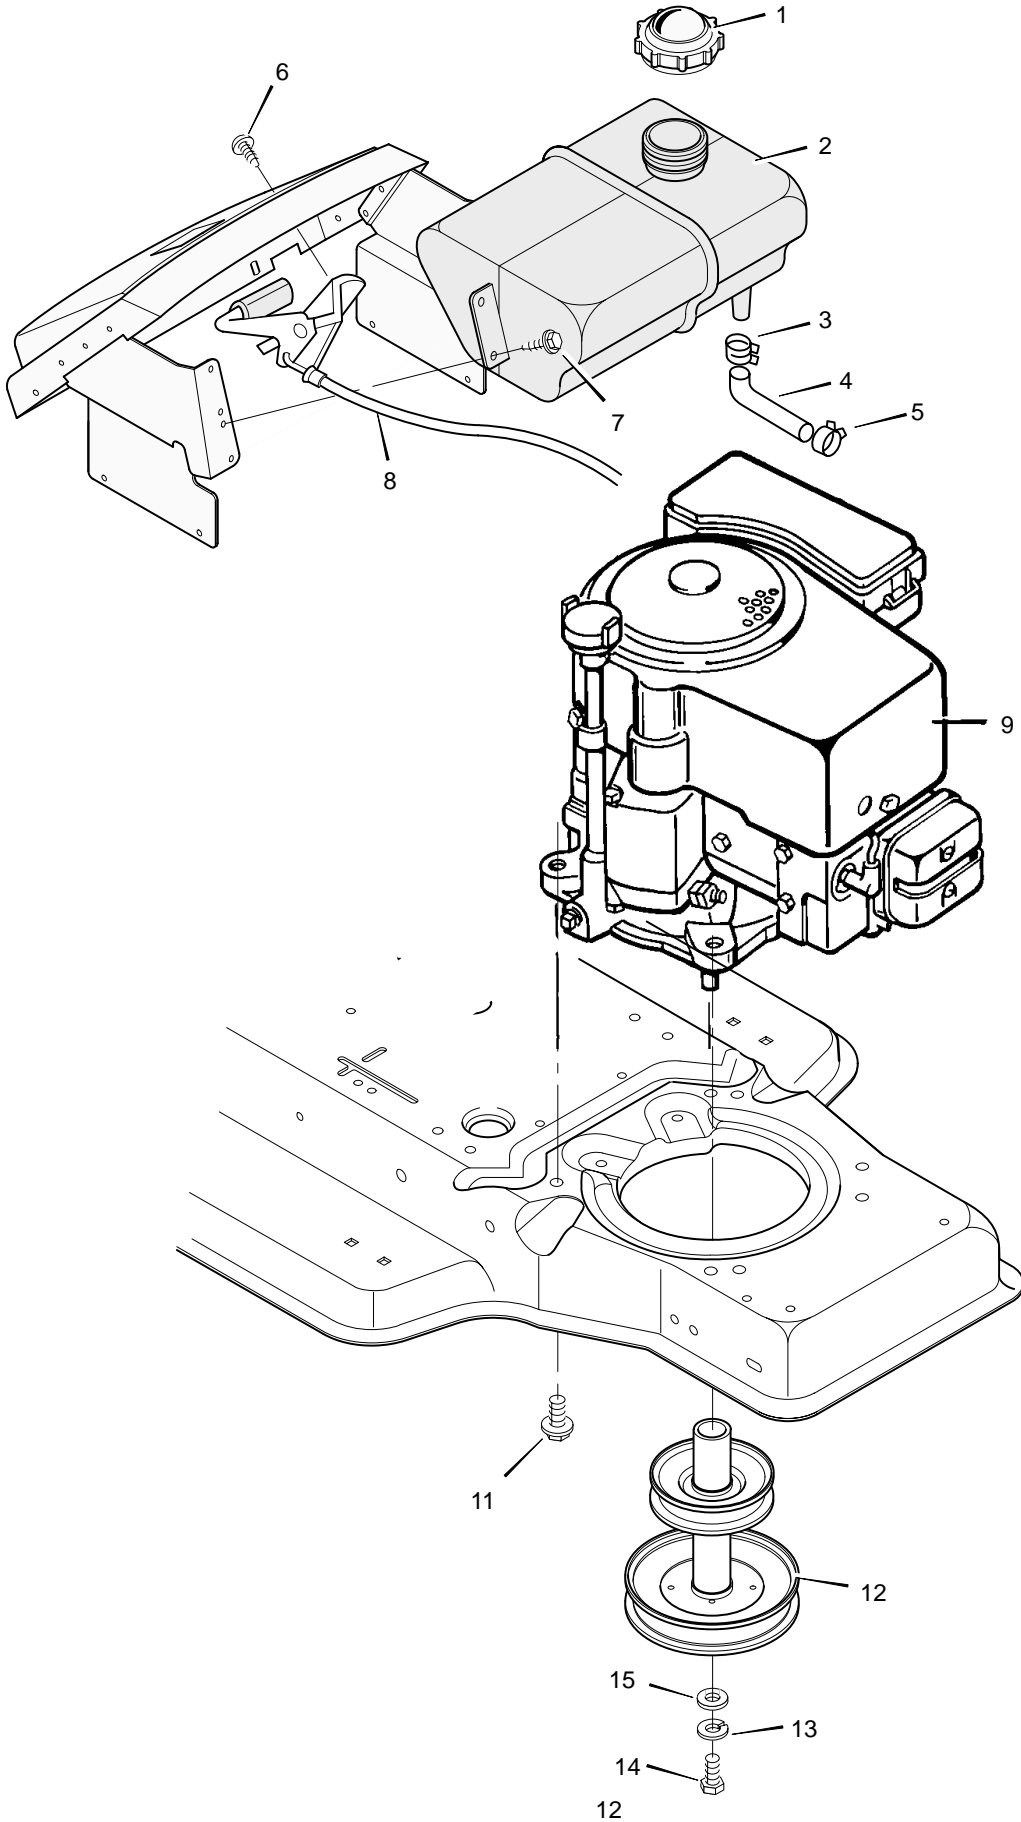

MODEL 38711x20B

REPAIR PARTS

56	Nut, Hex	15x100	60	Housing, Blade (40")	91907E701
58	Indicator, Plastic	92163	61	Bolt, Shoulder	9x42
59	Washer	17x48	1-61	Complete Mower Housing Assembly	403228
60	Housing, Blade (38")	91906E700	1-61	Complete Mower Housing Assembly	403229

MODEL 38711x20B

REPAIR PARTS ENGINE MOUNT