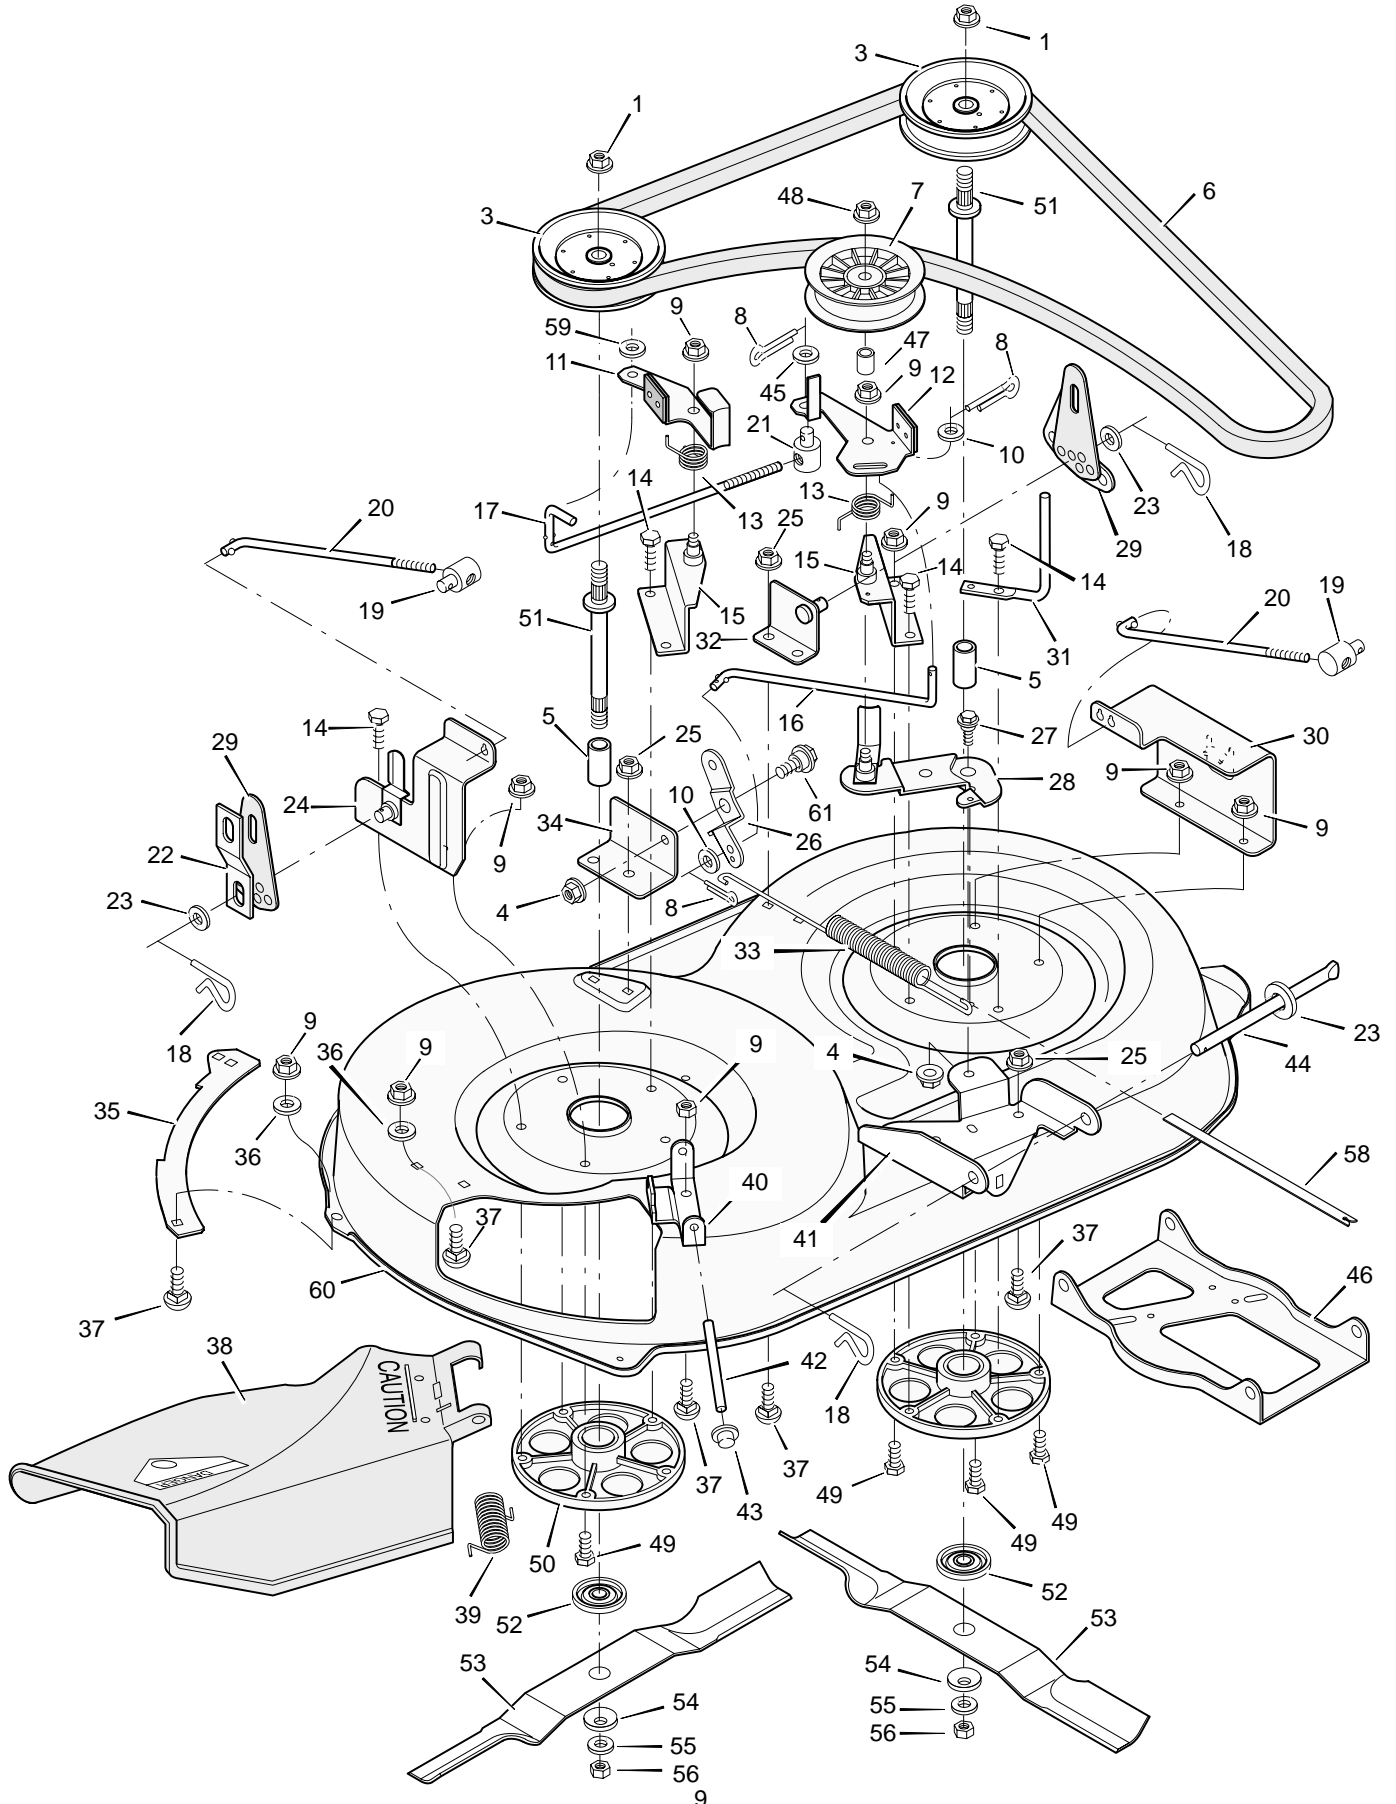

MODEL 38711x20B

REPAIR PARTS MOWER HOUSING

MODEL 38711x20B

REPAIR PARTS MOWER HOUSING

Key No.	Description	Part No.	Key No.	Description	Part No.
1	Nut, Hex	15x121	29	Plate, Adjuster	92702E701
3	Pulley, Jackshaft	92852	30	Cover, Pulley	92083E700
3	Pulley, Jackshaft	92851	30	Cover, Pulley	91792E701
4	Locknut, Flange	15x84	31	Guide, Belt	91797E700
5	Spacer	92850	32	Bracket Assembly, Left Lifter	91813E700
6	Belt, Blade Drive	37x63	33	Spring, Extension	165x72
6	Belt, Blade Drive	37x62	34	Bracket, Pivot	91743E700
7	Pulley, Idler	690387	35	Plate	91770E700
8	Pin, Cotter	30x20	36	Washer	17x57
9	Locknut, Flange	15x88	37	Bolt, Carriage	2x53
10	Washer	17x46Z	38	Deflector Assembly, Chute	94707
11	Brake Assembly, Right	92186E700	39	Spring, Torsion	166x4
12	Brake Assembly, Left	92187E700	40	Bracket, Hinge	94956E700
13	Spring, Torsion	166x27	41	Bracket, Front Hanger	91793E700
14	Bolt, Hex	25x7	41	Bracket, Front Hanger	91875E701
15	Bracket Assembly, Brake	92072E700	42	Rod, Deflector	94957Z
16	Rod, Brake	91745Z	43	Cap, Push On	28x23
17	Rod, Cross Link	92183Z	44	Rod, Hanger	91739Z
18	Pin, Hair	31x4	45	Washer	17x124
19	Nut, Adjustable	92131	46	Hanger, Front	92119E700
20	Rod, Adjuster	91748Z	47	Spacer	690369
20	Rod, Adjuster	91872Z	48	Nut, Flange	15x98
21	Nut, Adjustable	21920	49	Bolt, Hex	1x84
22	Link, Suspension	92064E700	50	Housing, Jackshaft	90905
23	Washer	17x103	51	Jackshaft	92849
24	Bracket Assembly, Right Lifter	92485E700	52	Adapter, Blade	92466
24	Bracket Assembly, Right Lifter	92194E701	53	Blade, 38" (2 required)	91742E701
25	Nut, Flange	15x79	53	Blade, 38" (2 required)	94913E701
26	Bracket, Pivot	92033E700	53	Blade, 40" (2 required)	92418E701
27	Bolt, Shoulder	9x39	53	Blade, 40" (2 required)	92002E701
28	Arm Assembly, Idler	92032E700	54	Washer, Belleville	17x166
29	Plate, Adjuster	91741E700	55	Washer	17x165