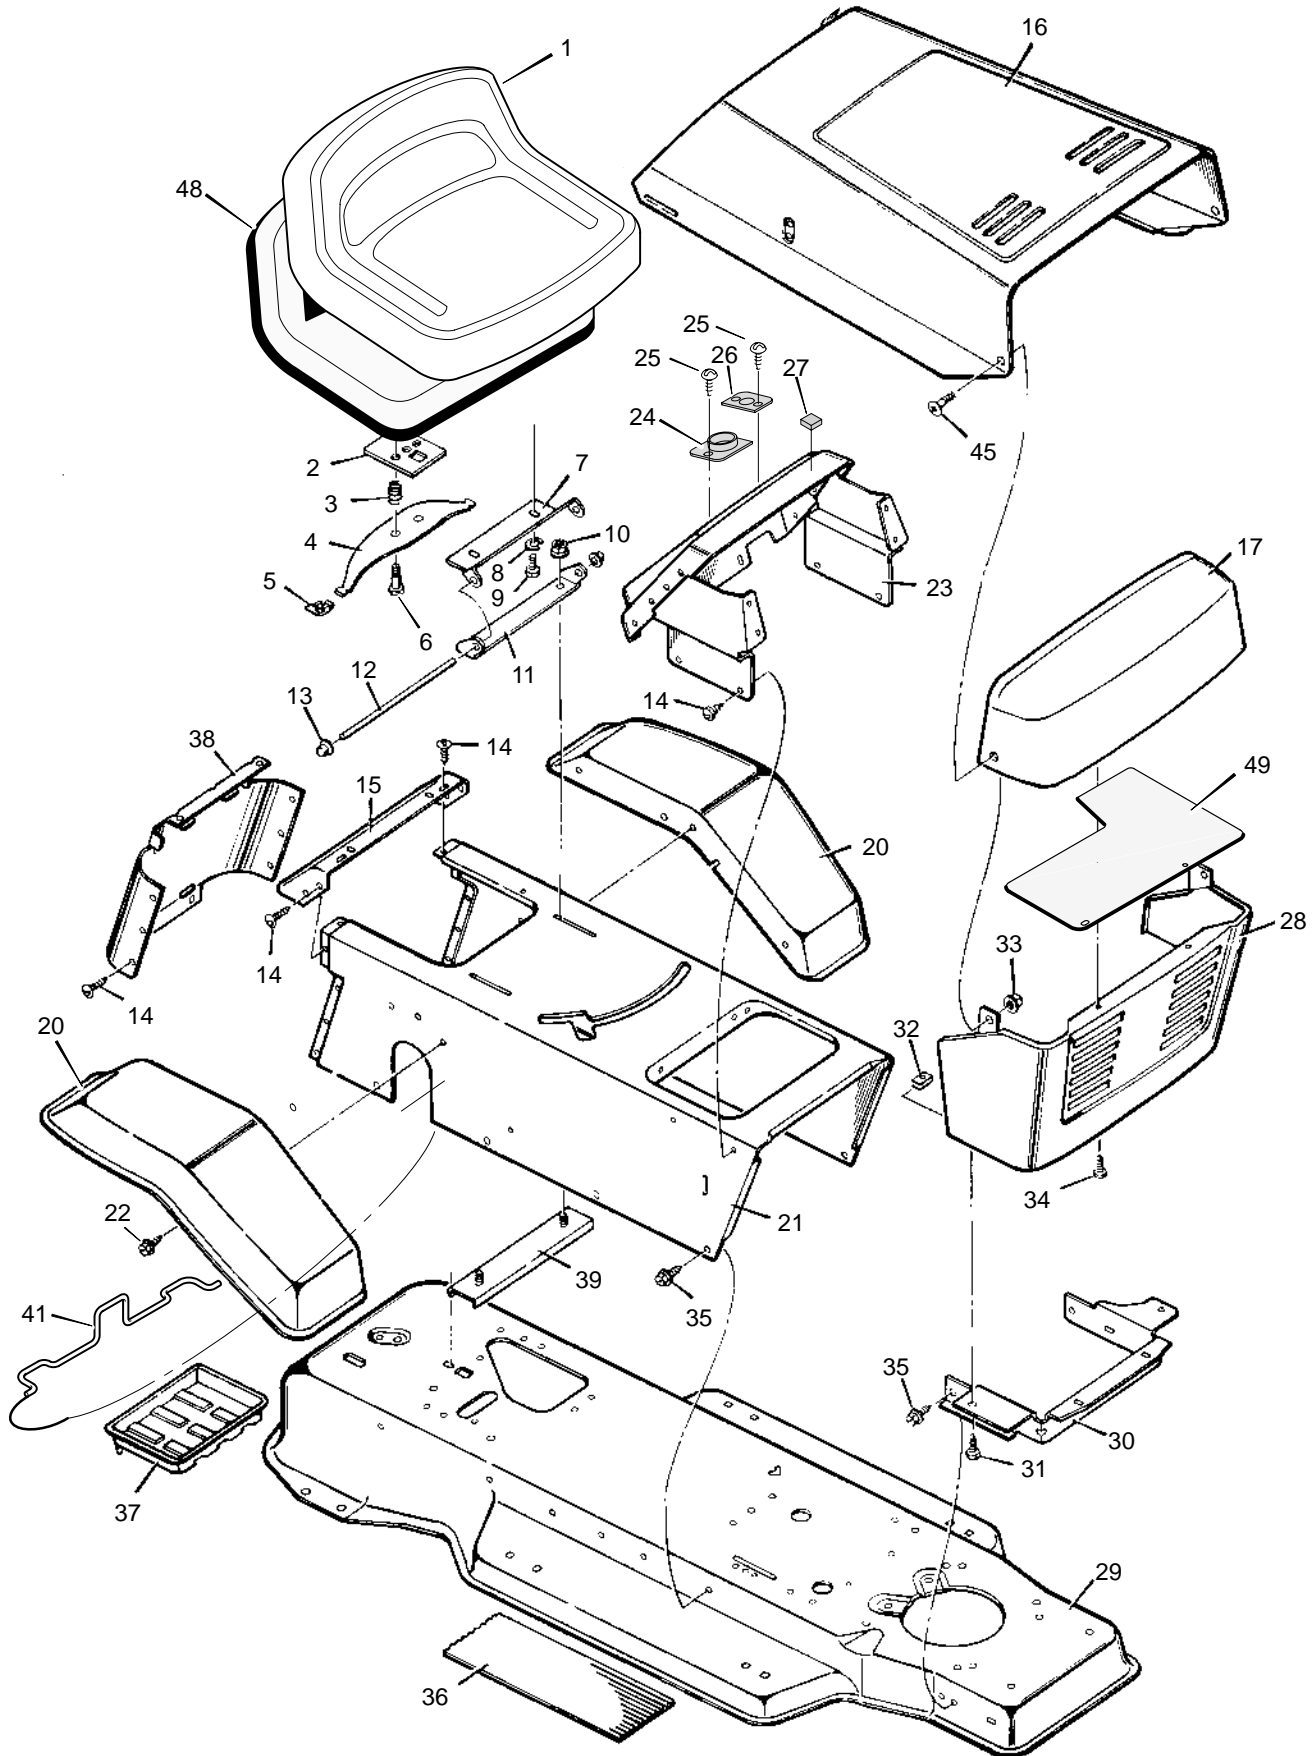

MODEL 38711x20B

REPAIR PARTS CHASSIS & HOOD

MODEL 38711x20B

REPAIR PARTS CHASSIS & HOOD

Key No.	Description	Part No.	Key No.	Description	Part No.
1	Seat	92387	25	Screw	26x238
2	Plate Assembly, Switch	91963Z	26	Bearing	93155
3	Spring, Compression	164x26	27	Bumper	92444
4	Spring, Seat	91964	28	Grill, Lower	91722E540
5	Glide, Spring	91822	29	Frame Assembly	92815E540
6	Bolt, Shoulder	9x38	30	Support, Grill	91723E700
7	Support, Seat	92334E700	31	Screw	26x252
8	Lockwasher	18x16	32	U-Nut	28x57
9	Bolt, Hex	1x45	33	Locknut, Flange	15x84
10	Locknut, Flange	15x88	34	Fastener, Plastic	193x1
11	Bracket, Pivot	91729E700	35	Screw	26x249
12	Rod, Pivot	91730 Z	36	Mat	94107
13	Cap, Push On	28x23	37	Tray, Battery	91895
14	Screw, Tap	26x270	38	Cap, Console *	92443E700
15	Fender, Apron *	91724E540	39	Channel Assembly	91857E700
16	Hood	91852E540	41	Clamp, Battery	92725E700
17	Grille, Upper	91736	45	Bolt, Shoulder	9x58
20	Fender	91715E540	48	Pan, Seat (with foam)	92357
21	Console Assembly	92727E540	49	Shield, Heat	94334
22	Screw	26x263	—	Instruction Book & Parts List	F-99828
23	Dash Panel	93174E540	—	Decal, Hood	44x7730
24	Bearing, Steering	93135	—	Decal, Top Console – Warning	44x6815

* Also included with Key No. 21.