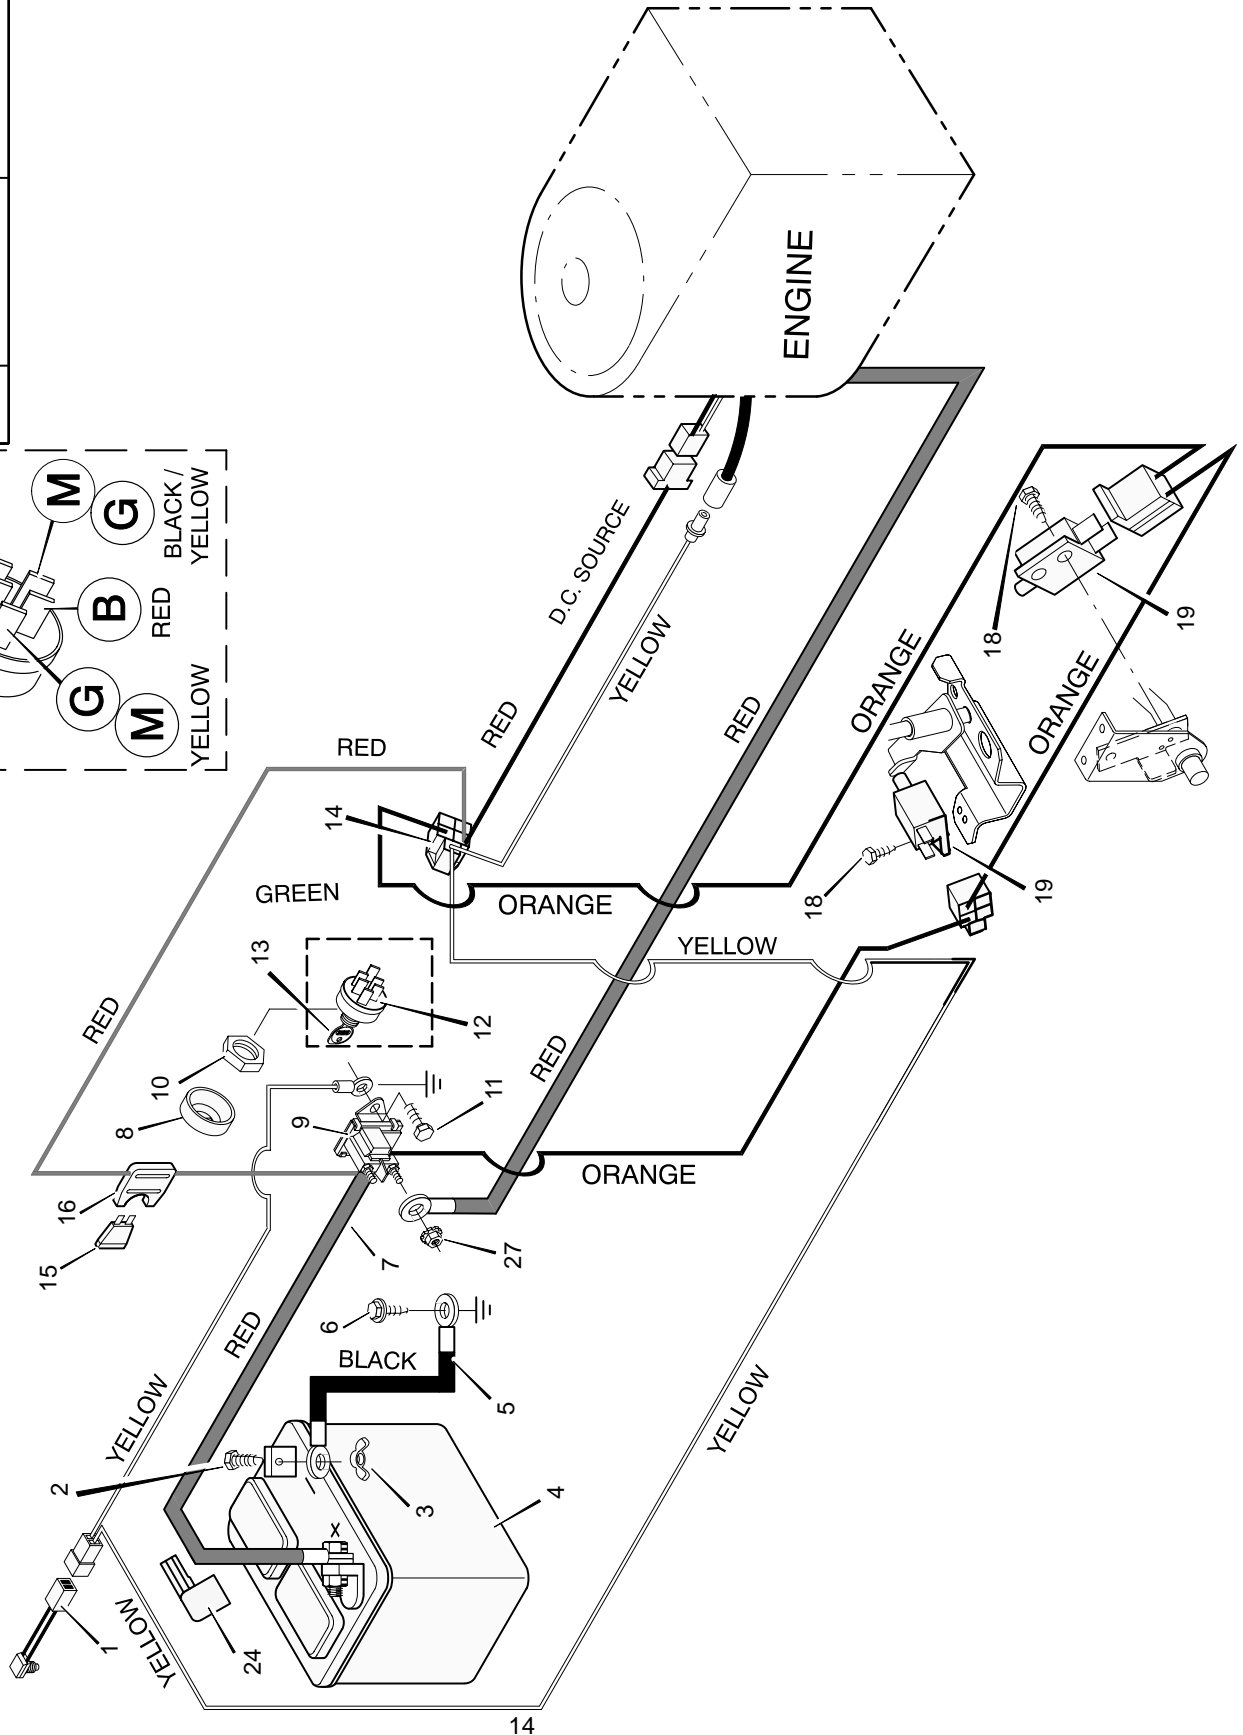

MODEL 38711x20B

REPAIR PARTS ELECTRICAL SYSTEM

POS.	FUNCTION	CIRCUIT (MAKE)
1	OFF	M+G
2	RUN	B+L
3	START	B+S