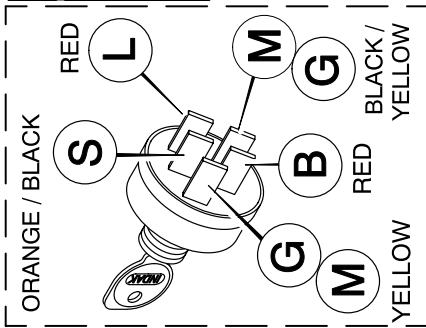

MODEL 38711x20B

REPAIR PARTS ELECTRICAL SYSTEM

POS.	FUNCTION	CIRCUIT (MAKE)
1	OFF	M+G
2	RUN	B+L
3	START	B+S