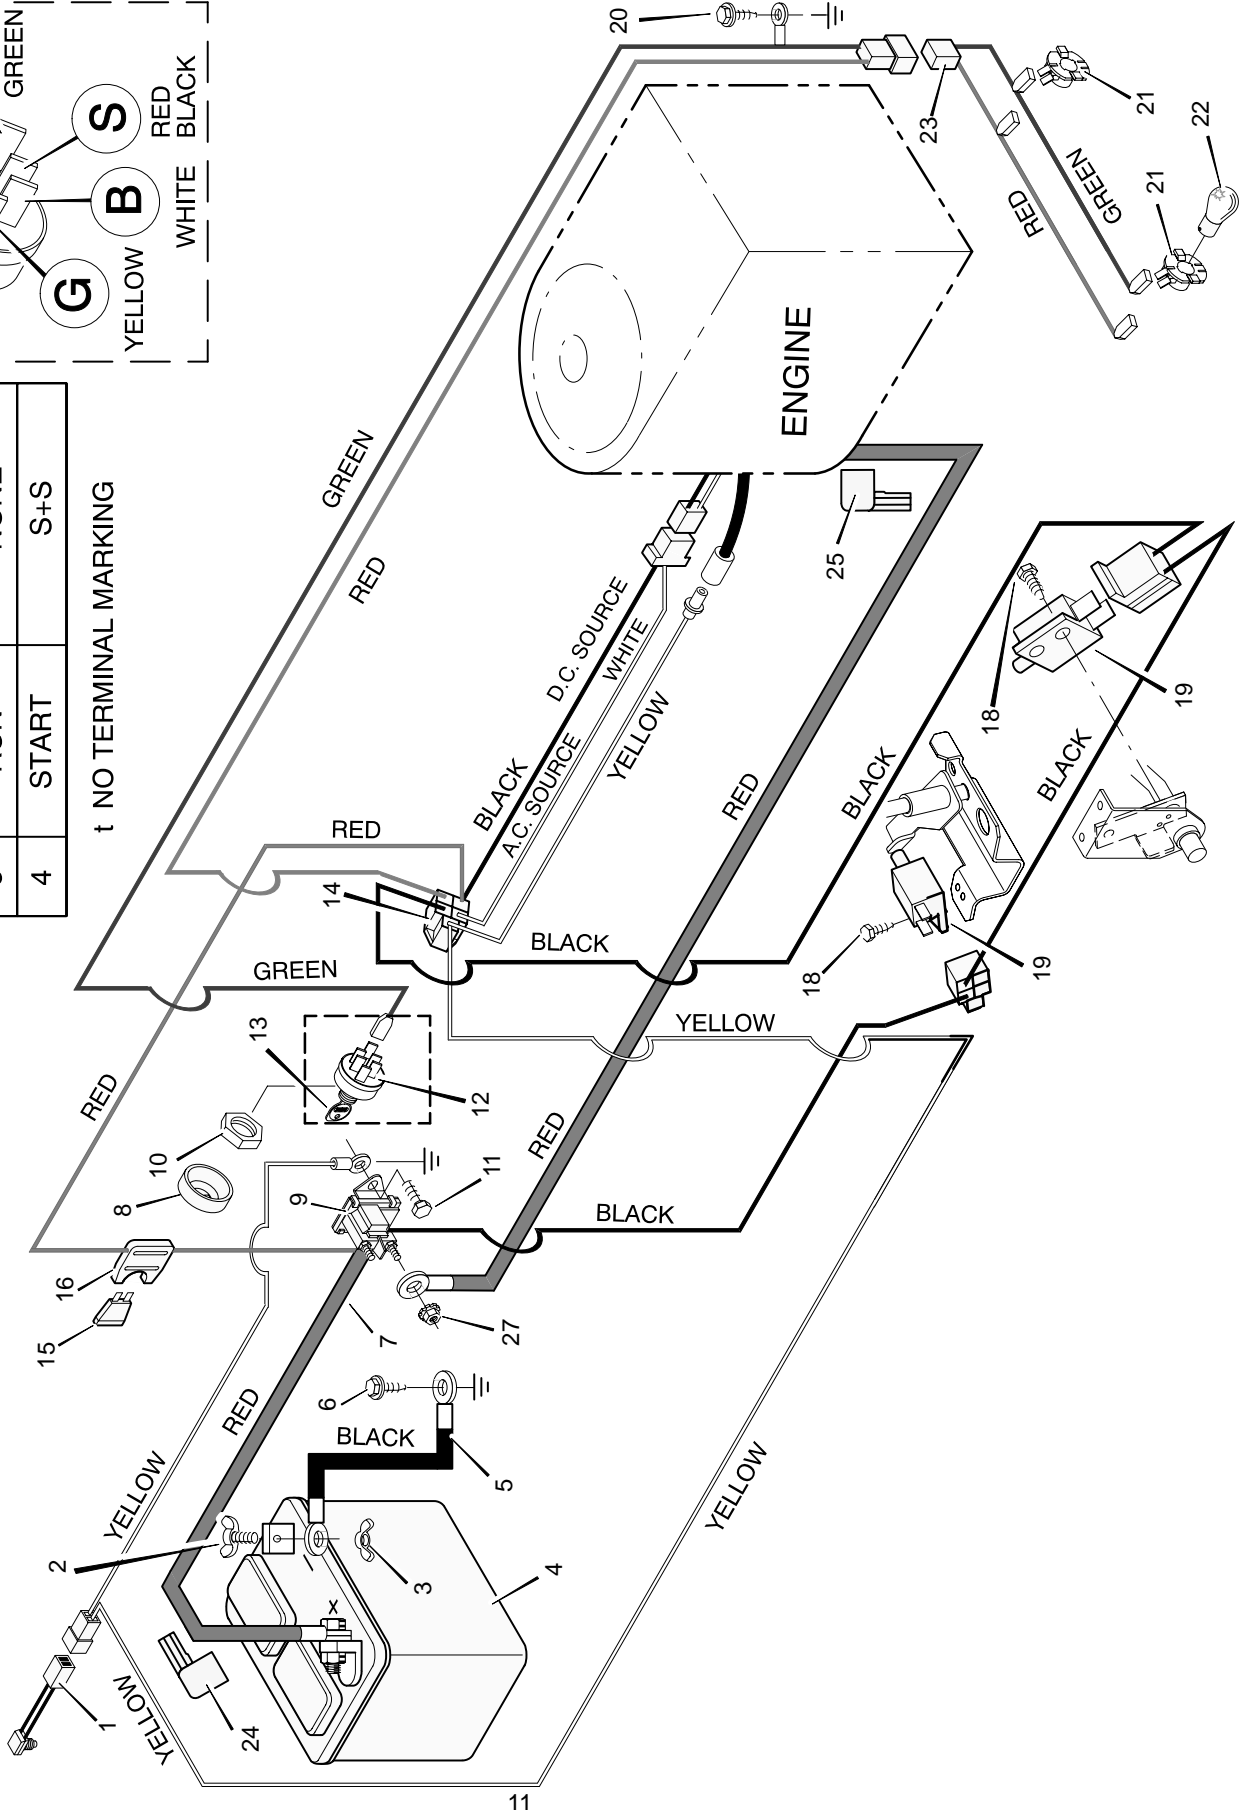

MODEL 38702x20E

REPAIR PARTS ELECTRICAL SYSTEM

POS.	FUNCTION	CIRCUIT (MAKE)
1	OFF	G+t
2	RUN LIGHTS	B+L
3	RUN	NONE
4	START	S+S

t NO TERMINAL MARKING

Key No.	Description	Part No.
1	Switch, Seat Sensor	91031
2	Bolt	6x99
3	Wingnut	14x79
4	Battery	91414
—	Acid, Battery (Electrolyte)	55702
5	Cable, Battery Ground	24x9
6	Screw	26x249
7	Cable, Red Battery	24x29
8	Cap, Ignition	91488
9	Solenoid	24285
10	Nut	91489
11	Screw	26x214
12	Switch, Ignition	92377
13	Key, Ignition	20729
14	Harness, Chassis Wire	250x50
15	Fuse	54212
16	Holder, Fuse	407078
18	Screw	26x233
19	Switch, Clutch	24273
20	Screw	25x2
21	Socket, Light	92372
22	Bulb, Light	90084
23	Harness, Light Wire	250x40
24	Cover, Terminal	54148
25	Cover, (Optional)	24196
27	Locknut	15x116