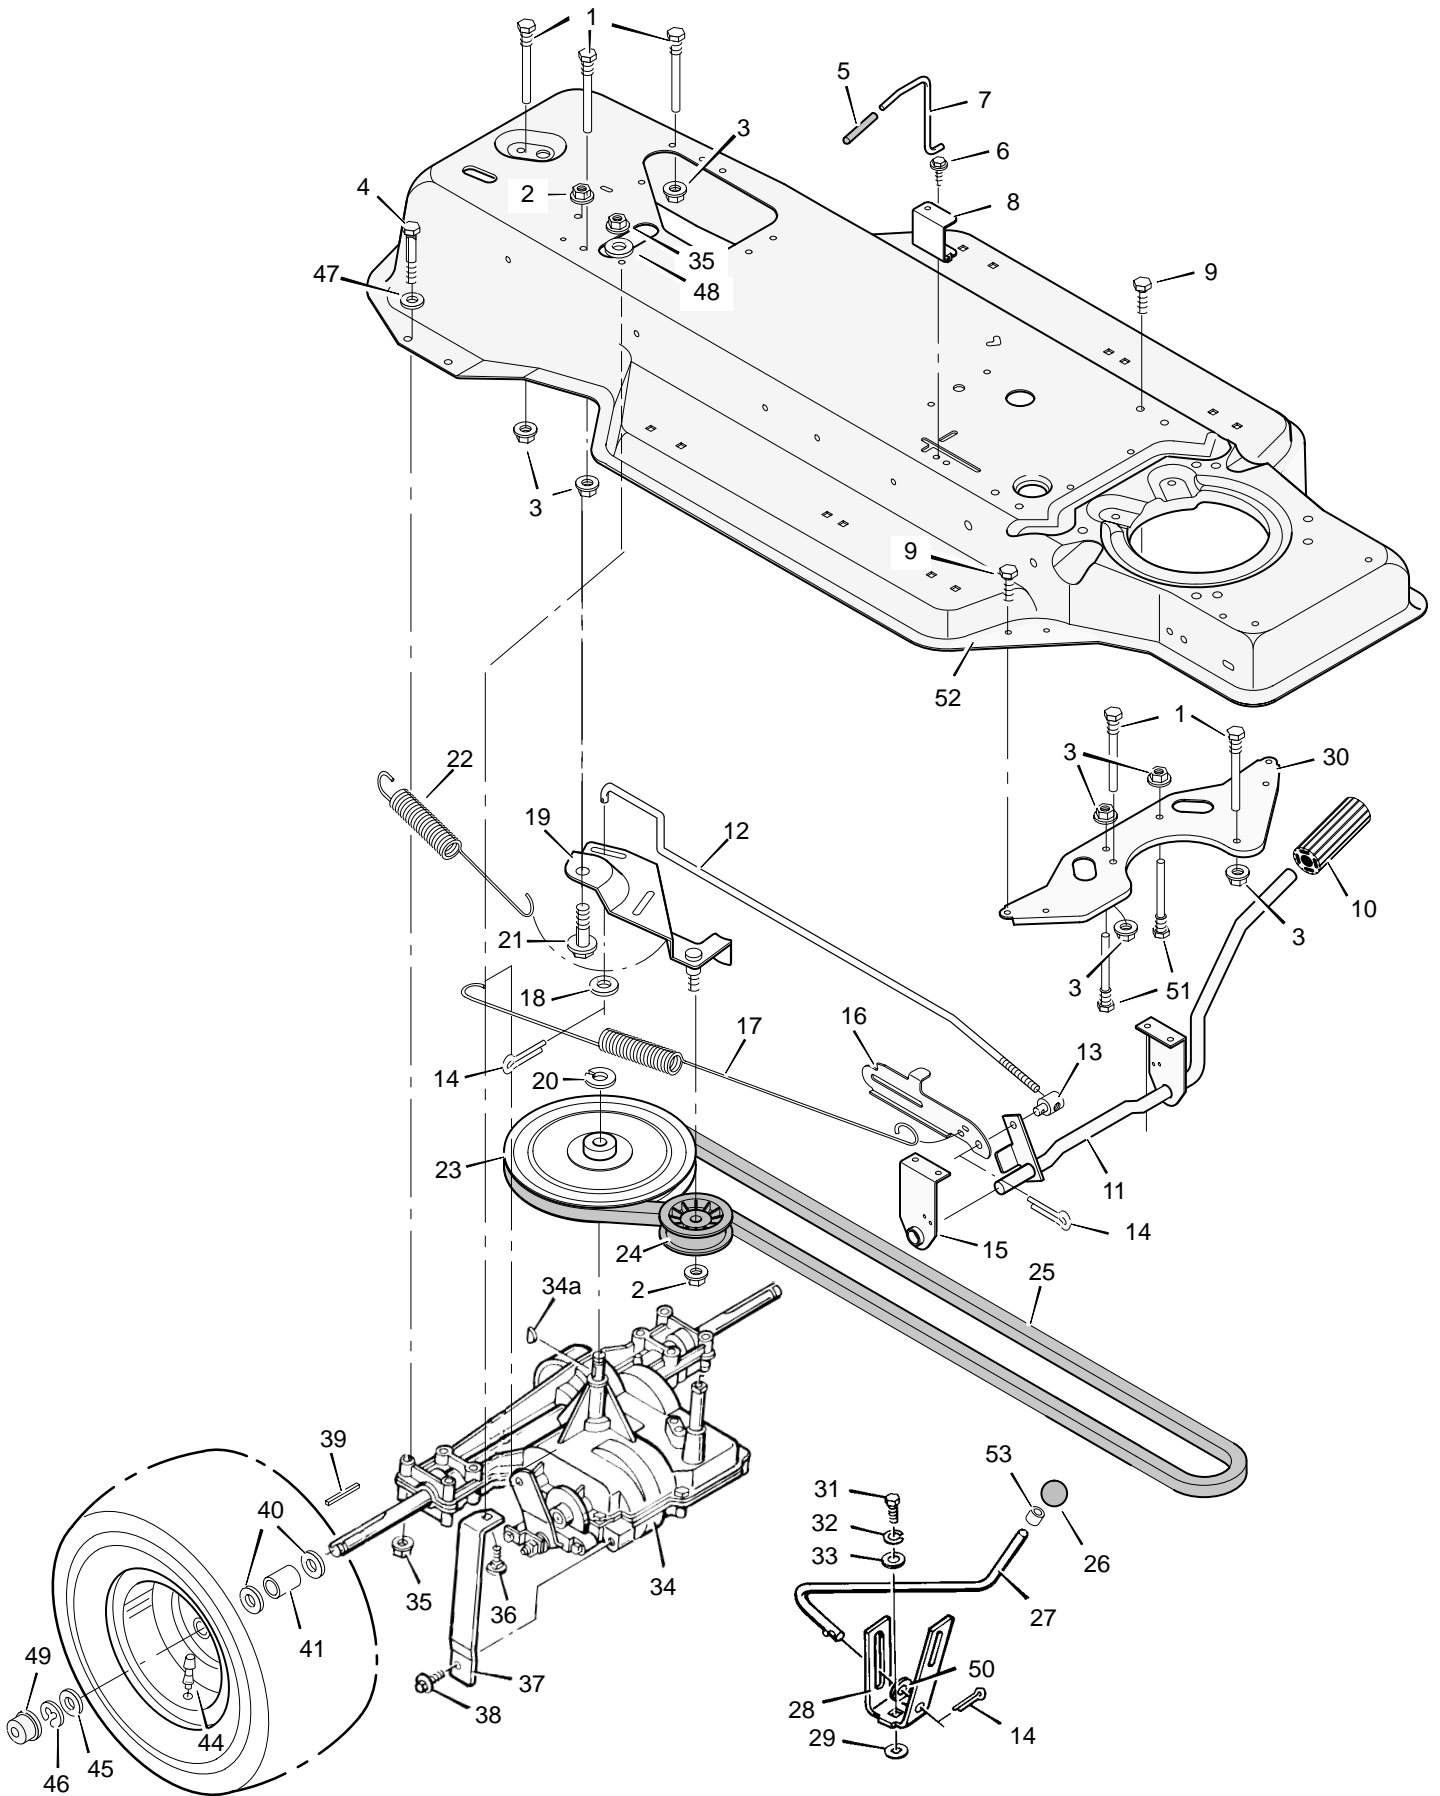

MODEL 38702x20E

REPAIR PARTS MOTION DRIVE

MODEL 38702x20E

REPAIR PARTS MOTION DRIVE

Key No.	Description	Part No.	Key No.	Description	Part No.
1	Guide, Belt	91754Z	29	Washer	17x148
2	Locknut, Flange	15x84	30	Plate, Belt Guide	92694E701
3	Nut, Flange	15x79Z	31	Bolt, Hex	1x145
4	Bolt, Hex	1x124	32	Lockwasher	18x32
5	Grip	92724	33	Washer	17x180
6	Screw	26x214	34	Transaxle – Peerless **	—
7	Rod, Control	91727E701	34a	Woodruff Key No. 9	20697
8	Guide, Bracket	91825E701	35	Nut, Flange	15x88
9	Screw	26x249	36	Bolt, Carriage	2x64
10	Clutch and Brake Pedal	21544	37	Support, Transaxle	91804E701
11	Lever Assembly	91862E701	38	Screw	26x216
12	Rod, Clutch	91808Z	39	Key, Square	21553
13	Nut, Adjustable	21920	40	Washer	17x160
14	Pin, Cotter	30x20	41	Spacer, Transaxle	87x100Z
15	Bracket, Support	91713E701	42	Tire*	91914
16	Latch, Park Brake	91712Z	—	Tube	407049
17	Spring, Brake Extension	165x82	43	Wheel & Tire Assembly	92289–601
18	Washer	17x47Z	44	Stem, Valve	24373
19	Bracket Assembly, Idler	92737Z	45	Washer	17x115
20	Ring, Retainer	11x7	46	E–Ring	11x3
21	Bolt, Shoulder	9x39	47	Washer	17x146Z
22	Spring, Drive Extension	165x76	48	Washer	17x45
23	Pulley, Motion Drive	91807	49	Hub Cap (Optional)	24582
24	Pulley, Backside Idler	91179	50	Washer	17x102
25	Belt, Motion Drive	37x61	51	Guide, Belt	20619
26	Knob, Shift Lever	91995	52	Frame Assembly	92515F200
27	Lever, Shift	91805Z	53	Ring, Tolerance	92008
28	Yoke, Shift	91806Z			

* When you order a tire, make sure to give the brand name of the tire so that the tread pattern on the tire will match.

** For information on Replacement Parts see the Central Parts Distributor in your area.