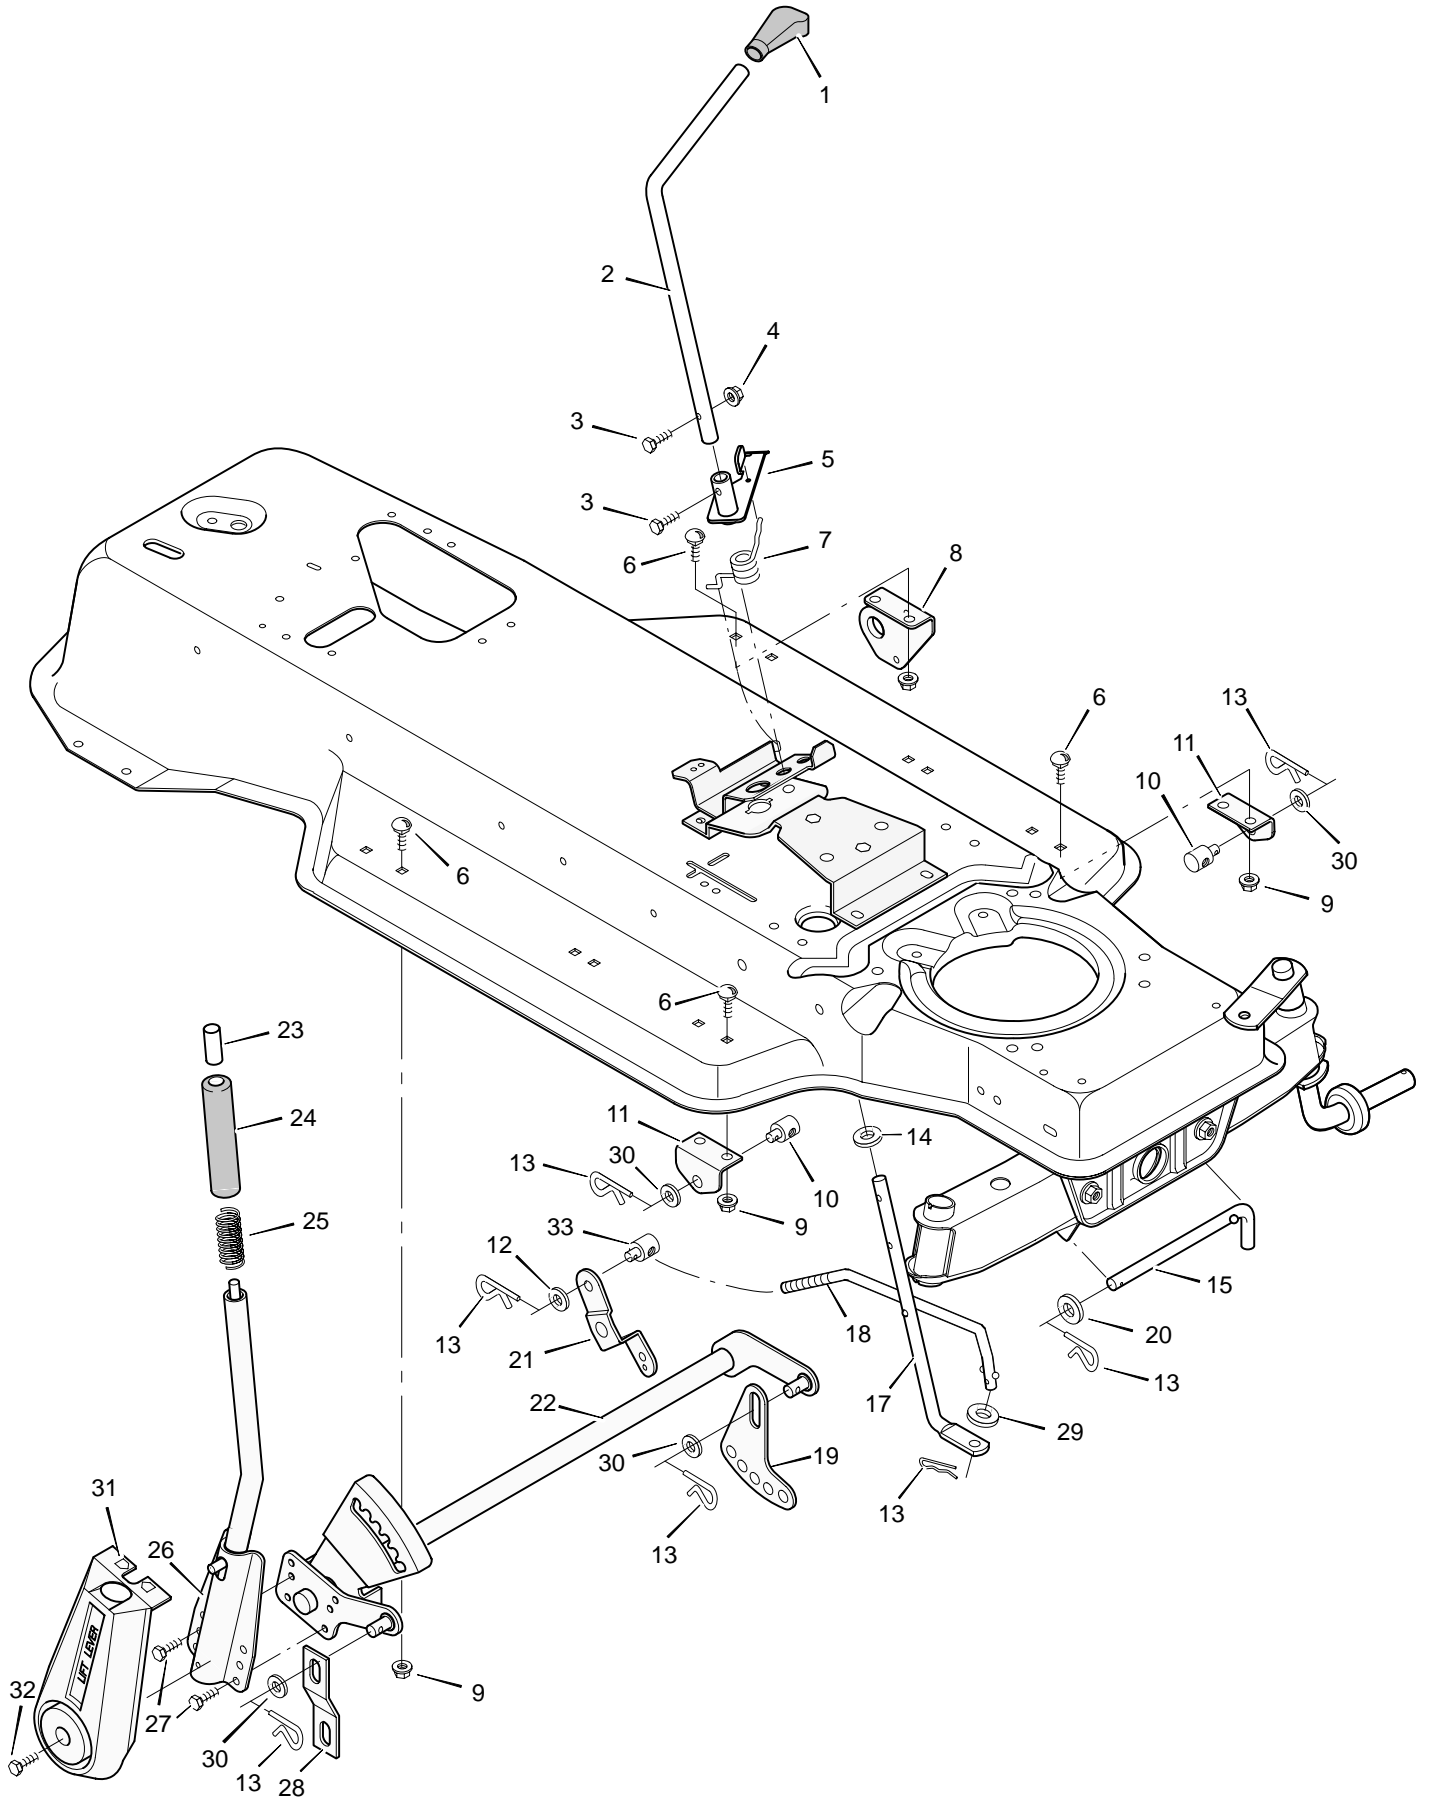

MODEL 38702x20E

REPAIR PARTS MOWER HOUSING SUSPENSION

MODEL 38702x20E

REPAIR PARTS MOWER HOUSING SUSPENSION

Key No.	Description	Part No.
1	Grip	92698
2	Control, Blade Rotation	91781Z
3	Bolt, Hex	25x3
4	Locknut, Hex	15x67
5	Lever Assembly, Switch	91917E701
6	Bolt, Carriage	2x53
7	Spring, Torsion	166x32
8	Bracket, Rear Hanger	92066E701
9	Nut, Flange	15x79
10	Nut, Adjusting	92131
11	Bracket, Adjuster Rod	92133E701
12	Washer	17x124
13	Pin, Hair	31x4
14	Washer	17x122
15	Pin, Pull	90827Z
17	Lever, Lower Blade Control	91787E701
18	Rod, Blade Control	91795Z
19	Plate, Adjuster	91741E701
20	Washer	17x103
21	Bracket, Pivot	92033E701
22	Lifter Assembly	92065E701
23	Button, Push	92572
24	Grip	92783
25	Spring, Compression	164x21
26	Handle Assembly	91823E701
27	Screw	26x49
28	Link, Suspension	92064E701
29	Washer	17x47Z
30	Washer	17x91Z
31	Cover, Lift Lever (Optional)	92157
32	Screw	26x263
33	Nut, Adjusting	21920