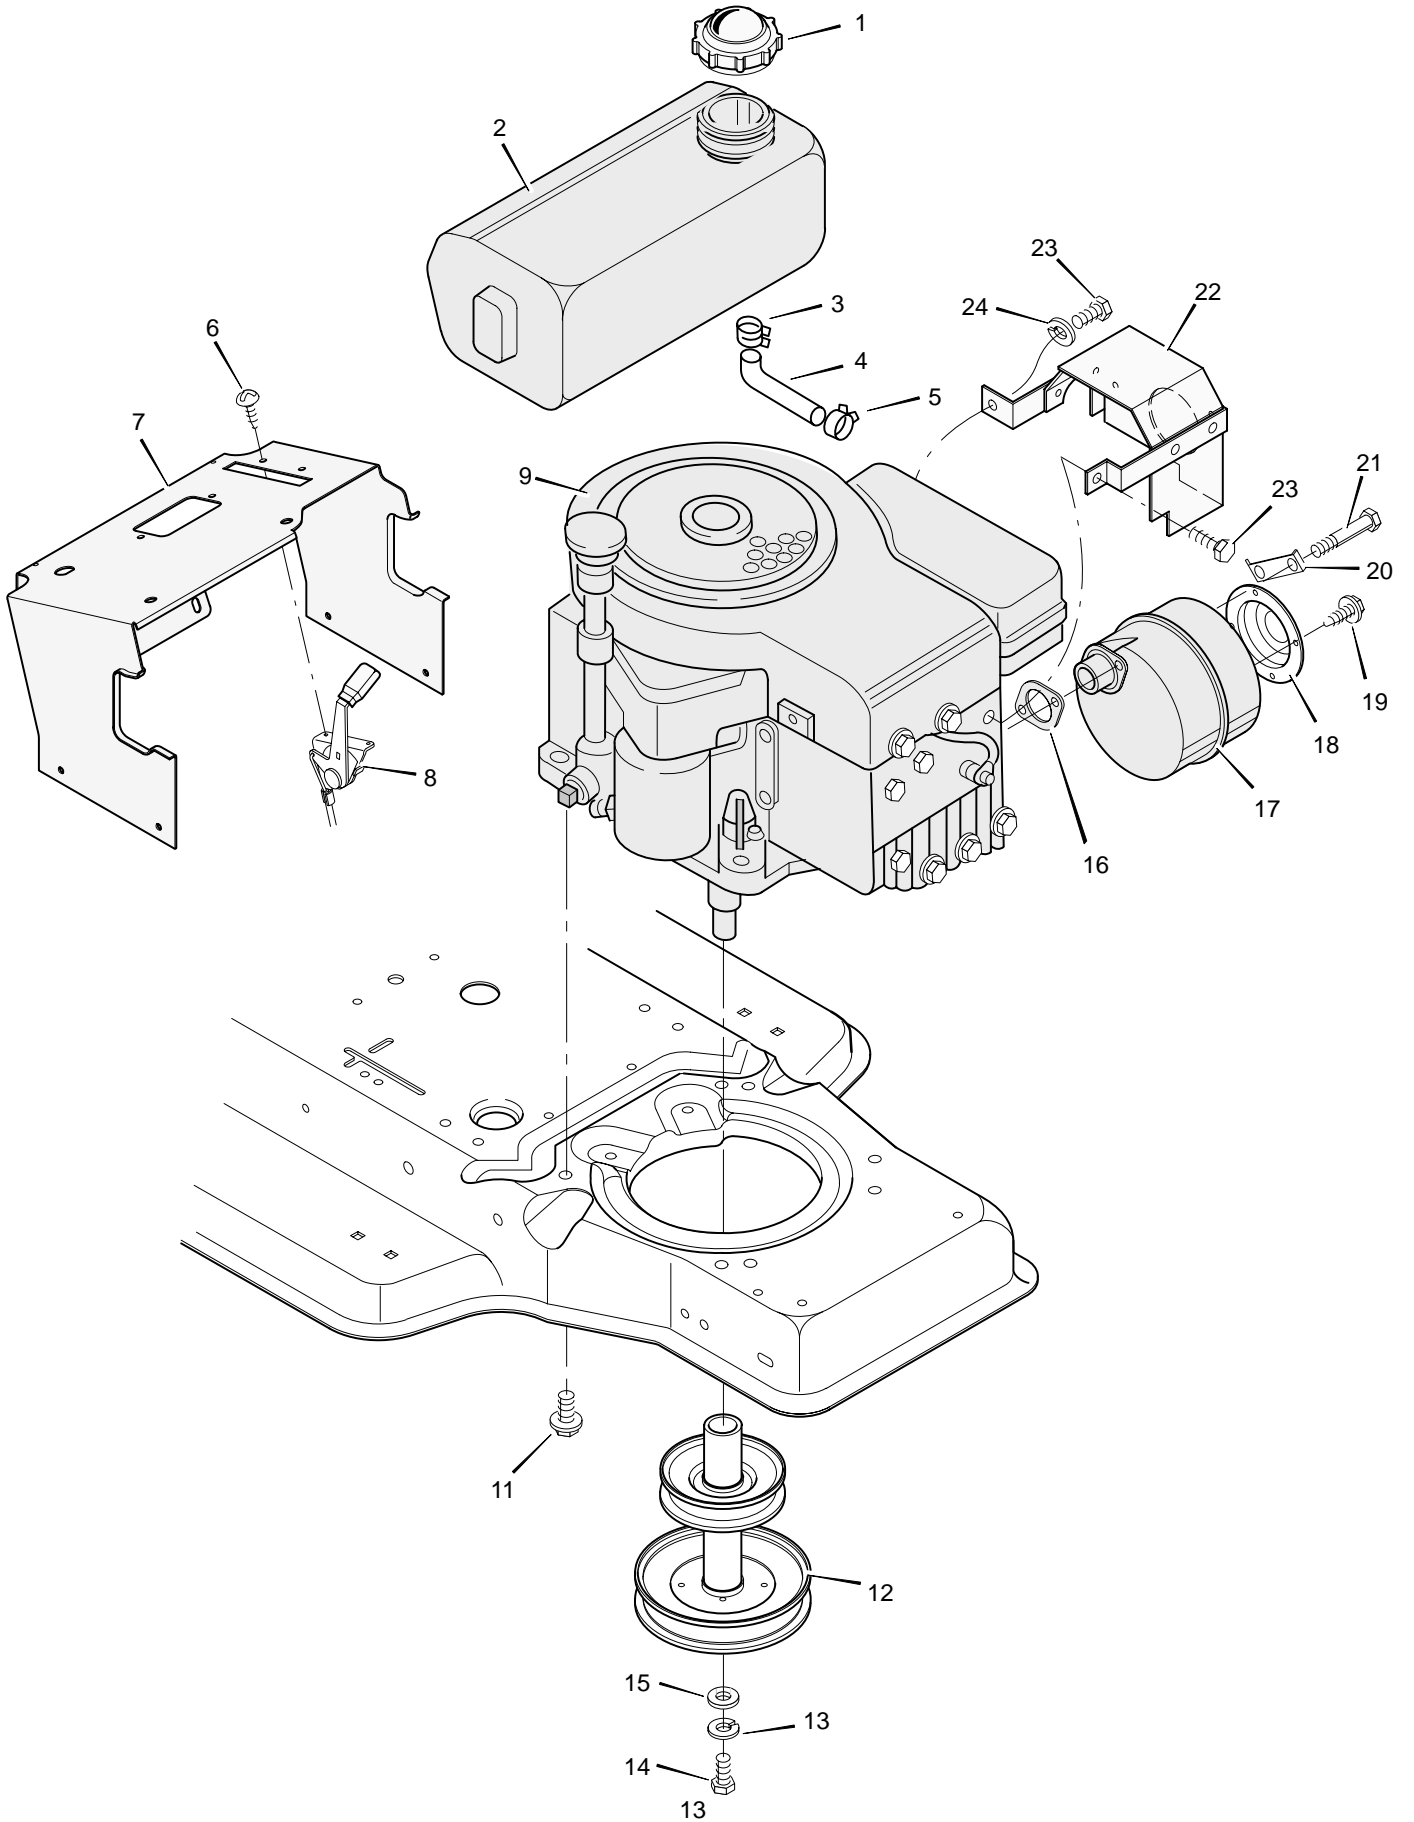

MODEL 38702x20E

REPAIR PARTS ELECTRICAL SYSTEM

POS.	FUNCTION	CIRCUIT (MAKE)
1	OFF	G+t
2	RUN LIGHTS	B+L
3	RUN	NONE
4	START	S+S

t NO TERMINAL MARKING

Key No.	Description	Part No.
1	Switch, Seat Sensor	91031
2	Bolt	6x99
3	Wingnut	14x79
4	Battery	91414
—	Acid, Battery (Electrolyte)	55702
5	Cable, Battery Ground	24x9
6	Screw	26x249
7	Cable, Red Battery	24x29
8	Cap, Ignition	91488
9	Solenoid	24285
10	Nut	91489
11	Screw	26x214
12	Switch, Ignition	92377
13	Key, Ignition	20729
14	Harness, Chassis Wire	250x50
15	Fuse	54212
16	Holder, Fuse	407078
18	Screw	26x233
19	Switch, Clutch	24273
20	Screw	25x2
21	Socket, Light	92372
22	Bulb, Light	90084
23	Harness, Light Wire	250x40
24	Cover, Terminal	54148
25	Cover, (Optional)	24196
27	Locknut	15x116

MODEL 38702x20E

REPAIR PARTS ENGINE MOUNT

MODEL 38702x20E

REPAIR PARTS ENGINE MOUNT

Key No.	Description	Part No.
1	Fuel Cap	92317
2	Fuel Tank	92342
3	Hose Clamp	91174
4	Fuel Line	23717
5	Hose Clamp	23713
6	Screw	26x201
7	Support, Dash	92331E701
8	Throttle Control	92371
9	Engine*	_____
11	Bolt, Engine Mount	25x7
12	Stack Pulley Assembly	92318
13	Lockwasher	19x35
14	Bolt, Hex	1x140
15	Washer	17x170
16	Gasket	91309
17	Muffler	91271
18	Deflector, Muffler	23740Z
19	Screw	26x208
20	Lock, Screw	92378
21	Bolt	1x134
22	Shield, Heat	92381 SE
23	Bolt	25x2
24	Washer	18x32