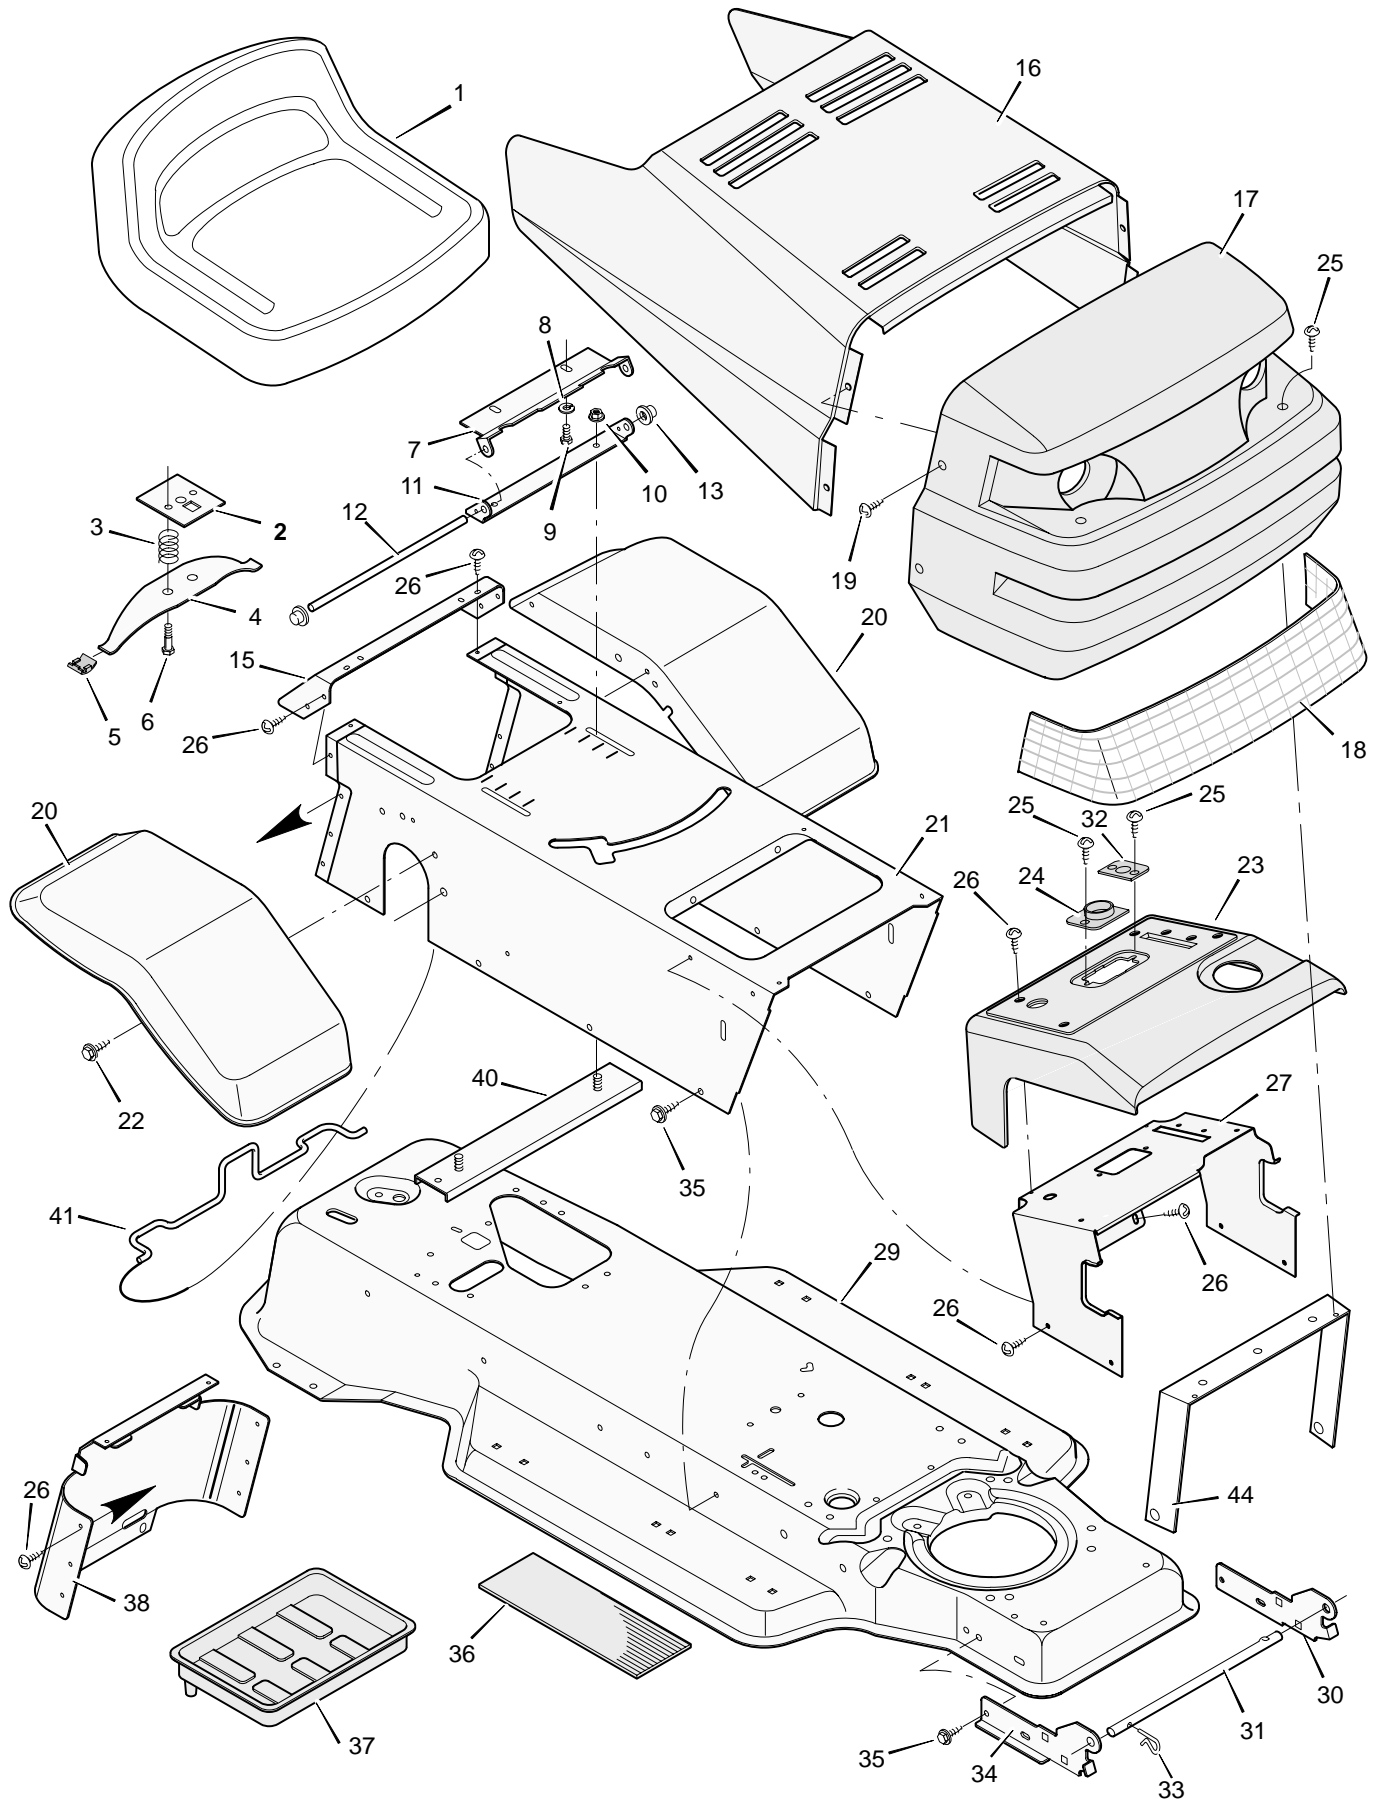

MODEL 38702x20E

REPAIR PARTS CHASSIS & HOOD

MODEL 38702x20E

REPAIR PARTS CHASSIS & HOOD

Key No.	Description	Part No.	Key No.	Description	Part No.
1	Seat	92387	26	Screw	26x270
2	Plate Assembly, Switch	91963Z	27	Support, Dash	92331E701
3	Spring, Compression	164x26	29	Frame Assembly	92515F200
4	Spring, Seat	91964	30	Bracket, Left Grille	92347E701
5	Glide, Spring	91822	31	Rod, Pivot	92332Z
6	Bolt, Shoulder	9x38	32	Bearing	92398
7	Support, Seat	92334E701	33	Pin, Hair	31x4
8	Lockwasher	18x16	34	Bracket, Right Grille	92346E701
9	Bolt, Hex	1x45	35	Screw	26x249
10	Locknut, Flange	15x88	36	Mat	91900
11	Bracket, Pivot	91729E701	37	Tray, Battery	91895
12	Rod, Pivot	91730E701	38	Cap, Console	92443F200
13	Cap, Push On	28x23	39	Bolt	2x64
15	Fender, Apron	91724E701	40	Channel Assembly	91857E701
16	Hood	92333F200	41	Clamp, Battery	92725Z
17	Grille Assembly (includes Lens)	92350	44	Brace, Grille	92448Z
18	Lens	92344	—	Book, Instruction (English)	F-96845
19	Screw	9x47	—	Repair Parts Book	F-96846
20	Fender	92328F200	—	Decal, Left Hood	44x3043
21	Console Assembly	92727F200	—	Decal, Right Hood	44x3042
22	Screw	26x263	—	Decal, Console	44x4326
23	Dash Panel	92605F200	—	Decal, Warning	44x5940
24	Bearing, Steering	92399	—	Decal, Shift Pattern	44x1459
25	Screw	26x239	—	Plaque, Name	280x56