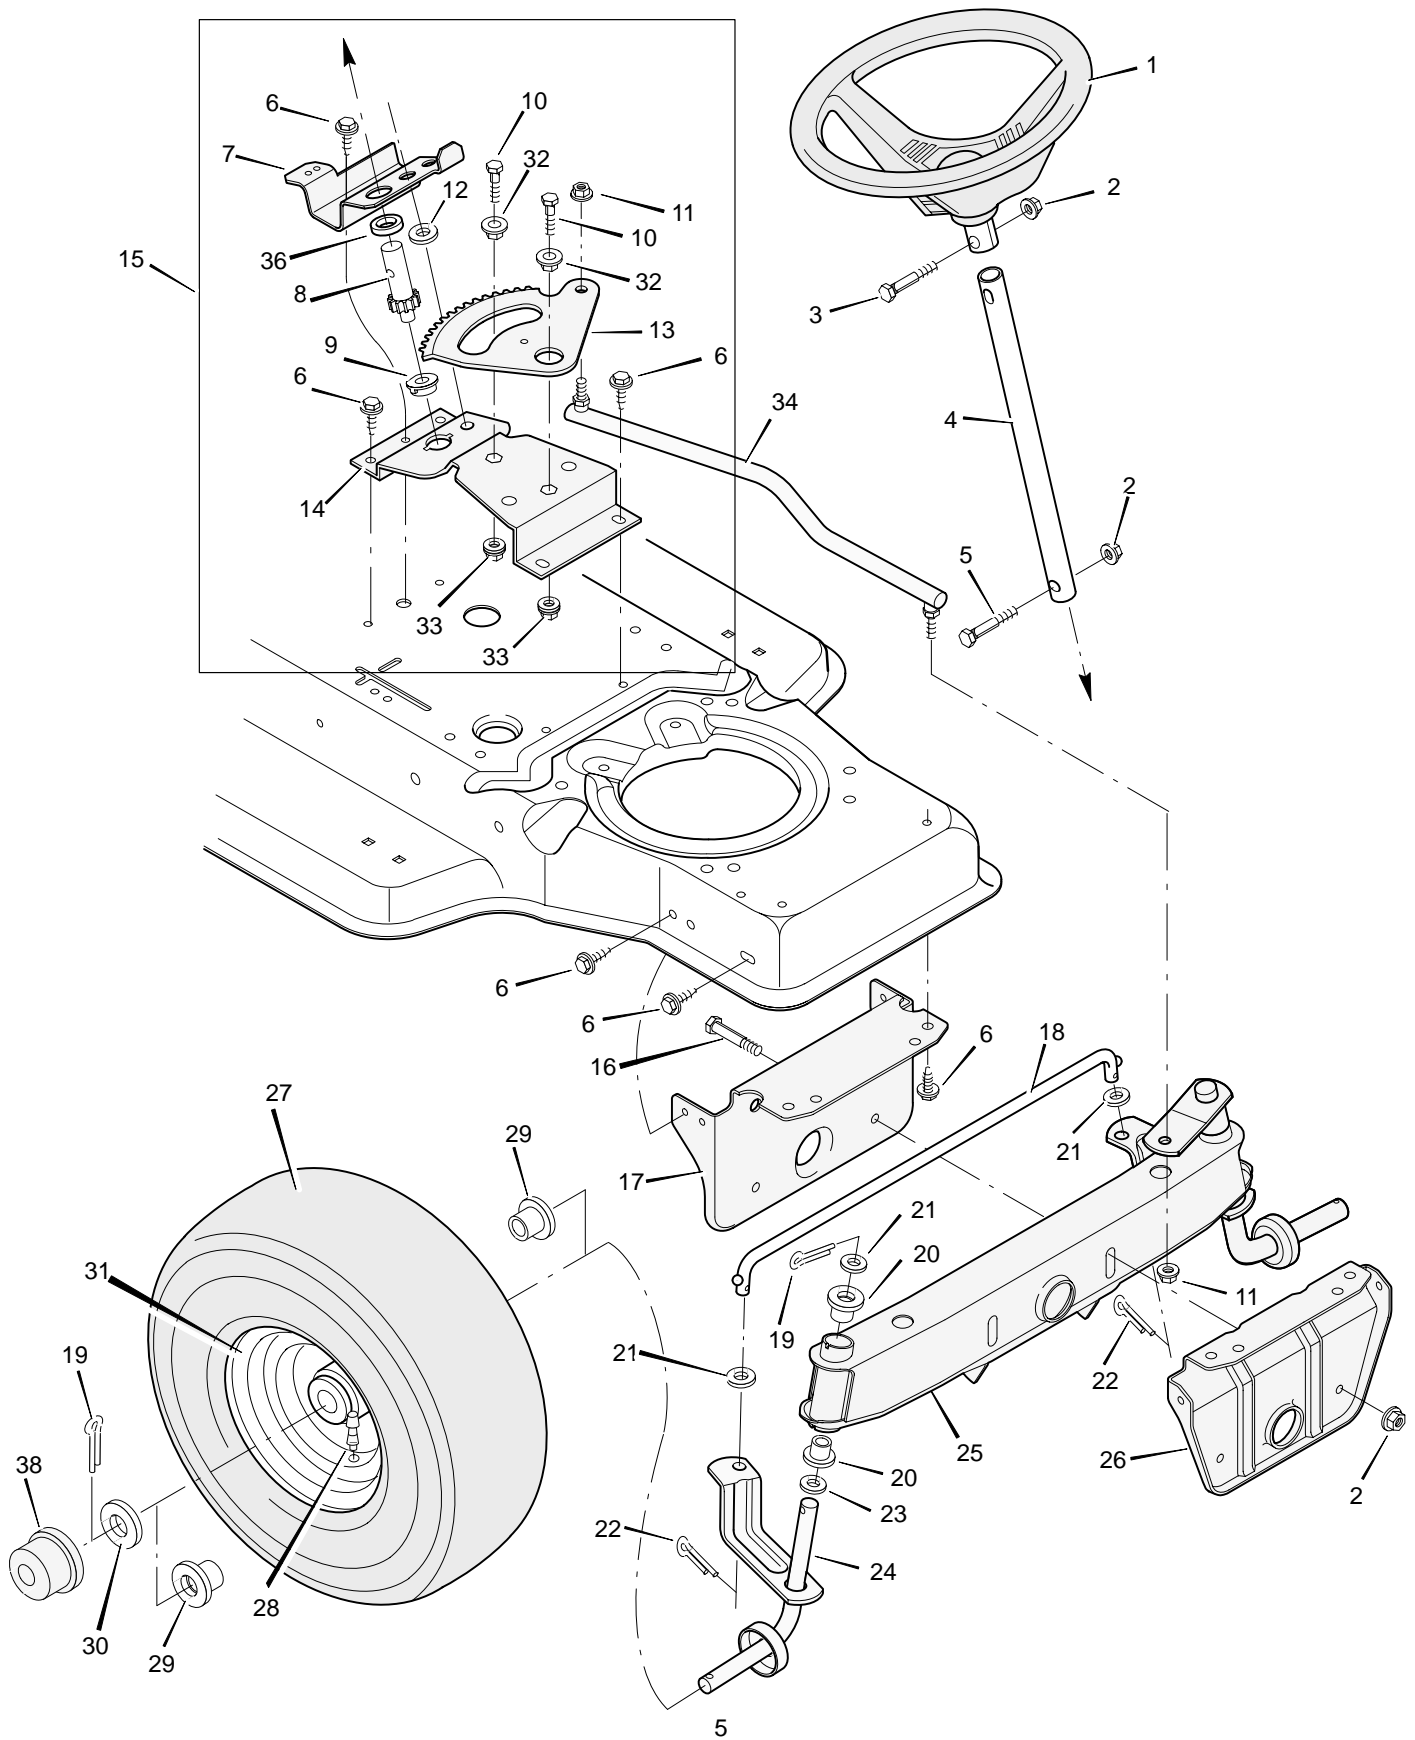

MODEL 38702x20E

REPAIR PARTS STEERING

MODEL 38702x20E

REPAIR PARTS STEERING

Key No.	Description	Part No.
1	Wheel, Steering	92078
2	Nut, Hex	15x118
3	Bolt, Hex	1x66
4	Post, Steering	91714Z
5	Bolt, Hex	1x74
6	Screw	26x249
7	Bracket, Sector	91716E701
8	Gear, Pinion	92715
9	Bearing	92716
10	Bolt, Hex	1x84
11	Locknut, Flange	15x87
12	Spacer	92564
13	Gear, Sector	92316
14	Bracket, Sector	91708E701
15	Kit, Steering Gear	402075
16	Bolt, Hex	1x146
17	Support, Rear Axle	92529E701
18	Rod, Tie	90038E701
19	Pin, Cotter	30x49
20	Bearing	92527
21	Washer	17x57
22	Pin, Cotter	30x20
23	Washer	17x113
24	Spindle Assembly, Right	91828E701
25	Spindle Assembly, Axle & Left	92519E701
26	Support, Front Axle	92528E701
27	Tire*	91912
—	Tube	407047
28	Stem, Valve	24373
29	Bearing, Wheel	91334
30	Washer	17x115
31	Wheel & Tire Assembly	92287-601
32	Bearing	92097
33	Locknut, Flange	15x113
34	Link, Drag	91749E701
36	Spacer, Pinion Gear	92280
38	Hub Cap (Optional)	24582

* When you order a tire, make sure to give the brand name of the tire so that the tread pattern on the tire will match.