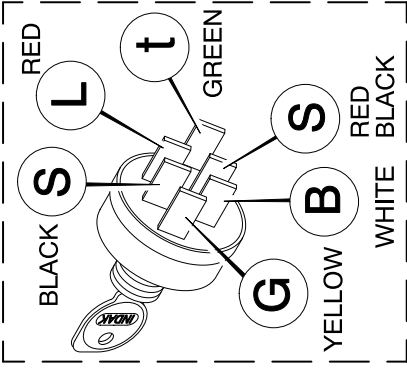

MODEL 38702x20E

REPAIR PARTS ELECTRICAL SYSTEM