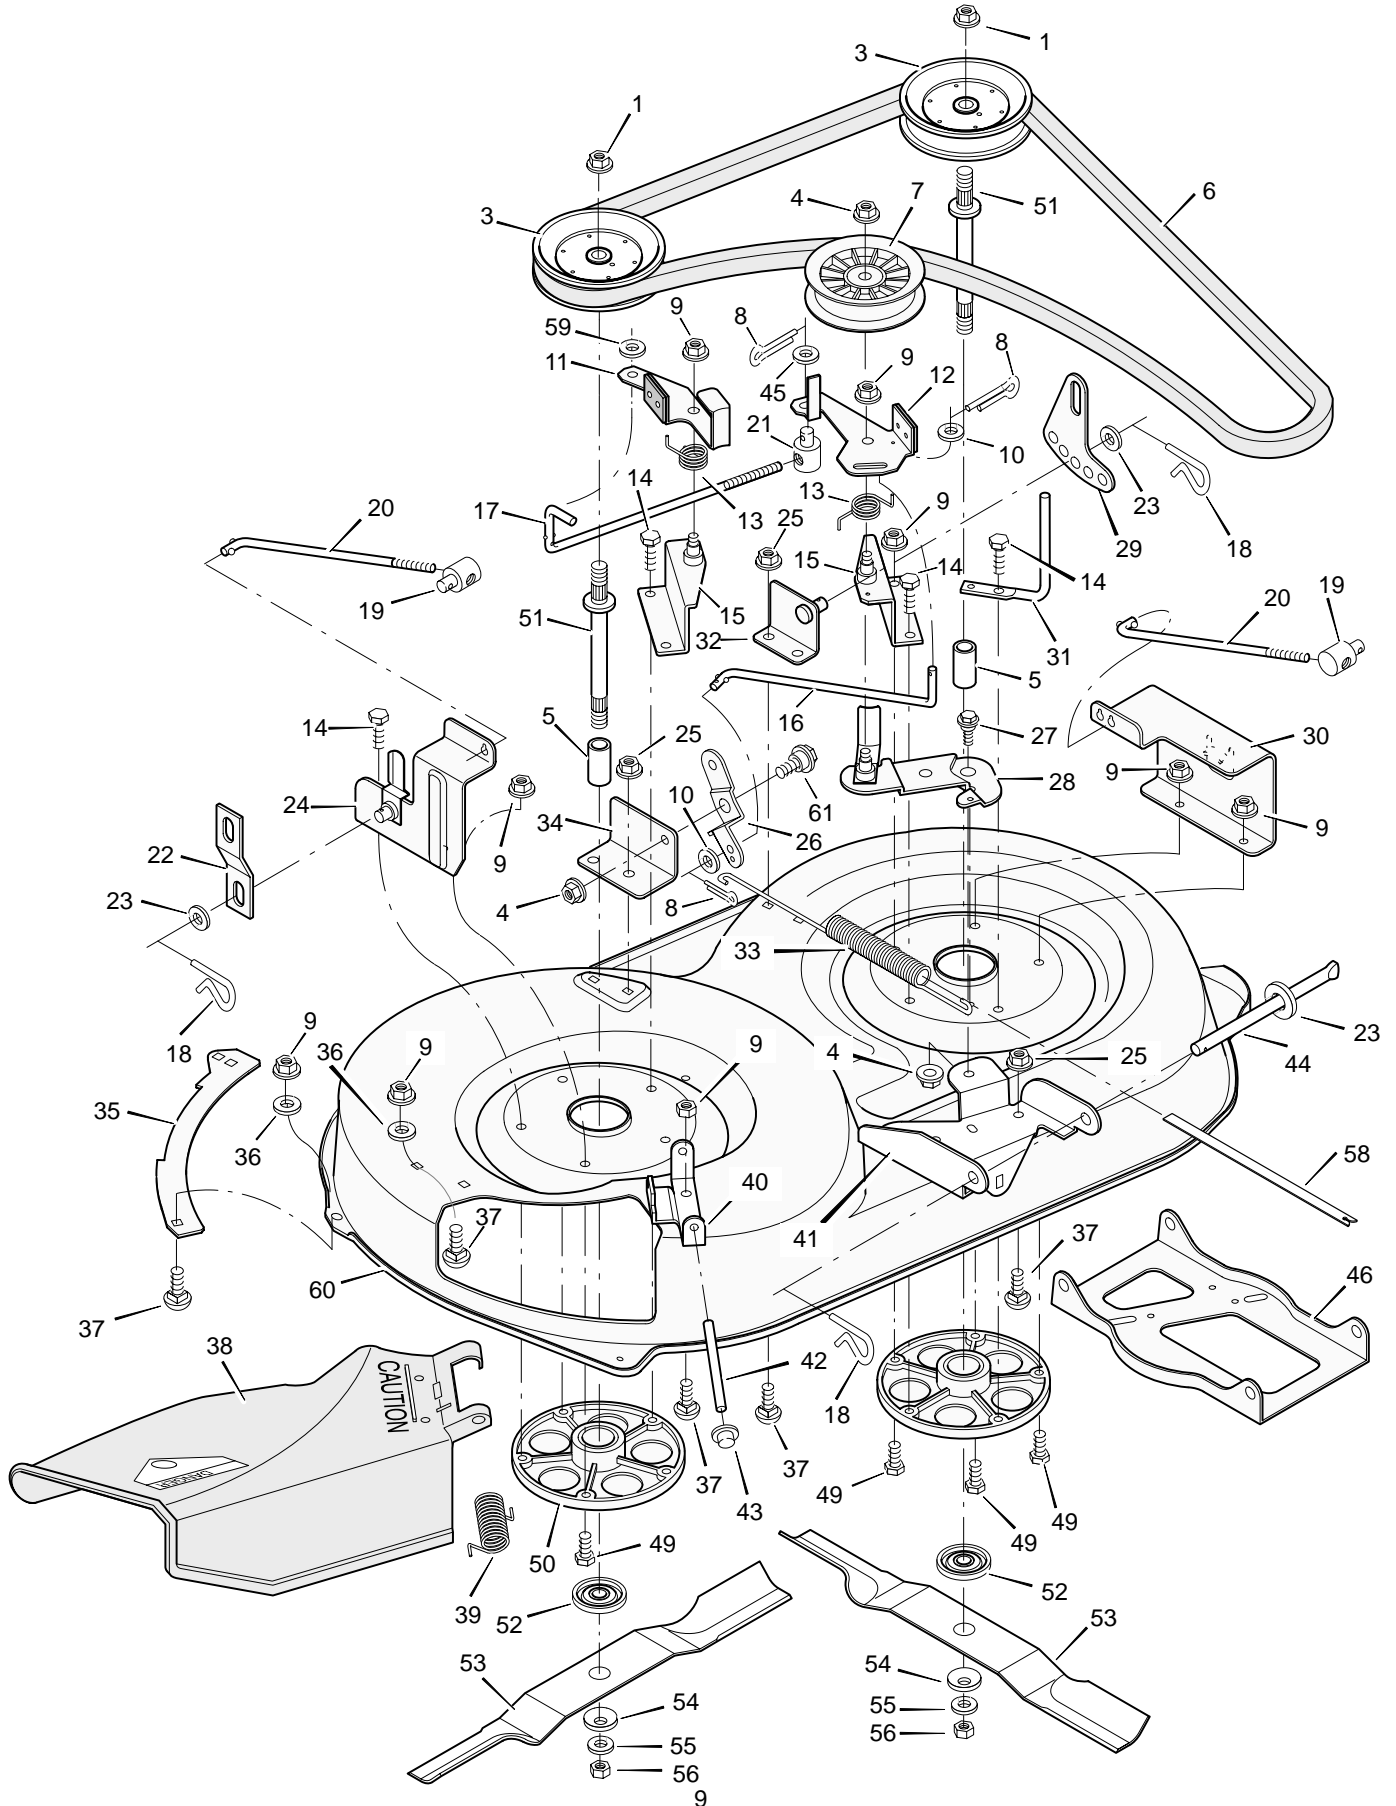

MODEL 38702x20E

REPAIR PARTS MOWER HOUSING

MODEL 38702x20E

REPAIR PARTS MOWER HOUSING

Key No.	Description	Part No.	Key No.	Description	Part No.
1	Nut, Hex	15x121	31	Guide, Belt	91797E701
3	Pulley, Jackshaft	92852	32	Bracket Assembly, Left Lifter	91813E701
4	Locknut, Flange	15x84	33	Spring, Extension	165x72
5	Spacer	92850	34	Bracket, Pivot	91743E701
6	Belt, Blade Drive	37x63	35	Plate	91770E701
7	Pulley, Idler	91801	36	Washer	17x57
8	Pin, Cotter	30x20	37	Bolt, Carriage	2x53
9	Locknut, Flange	15x88	38	Deflector Assembly, Chute	92465
10	Washer	17x46Z	39	Spring, Torsion	166x4
11	Brake Assembly, Right	92186E701	40	Bracket, Hinge	91765E701
12	Brake Assembly, Left	92187E701	41	Bracket, Front Hanger	91793E701
13	Spring, Torsion	166x27	42	Rod, Deflector	91767Z
14	Bolt, Hex	25x7	43	Cap, Push On	28x23
15	Bracket Assembly, Brake	92072E701	44	Rod, Hanger	91739Z
16	Rod, Brake	91745Z	45	Washer	17x124
17	Rod, Cross Link	92183Z	46	Hanger, Front	92119E701
18	Pin, Hair	31x4	49	Bolt, Hex	1x84
19	Nut, Adjustable	92131	50	Housing, Jackshaft	90905
20	Rod, Adjuster	91748Z	51	Jackshaft	92849
21	Nut, Adjustable	21920	52	Adapter, Blade	92466
22	Link, Suspension	92064E701	53	Blade, 38" (2 required)	92003E701
23	Washer	17x103	54	Washer, Belleville	17x166
24	Bracket Assembly, Right Lifter	92485E701	55	Washer	17x165
25	Nut, Flange	15x79	56	Nut, Hex	15x100
26	Bracket, Pivot	92033E701	58	Indicator, Plastic	92163
27	Bolt, Shoulder	9x39	59	Washer	17x48
28	Arm Assembly, Idler	92032E701	60	Housing, Blade (38")	91906E701
29	Plate, Adjuster	91741E701	61	Bolt, Shoulder	9x42
30	Cover, Pulley	92083E701	1-61	Complete Mower Housing Assembly	403228