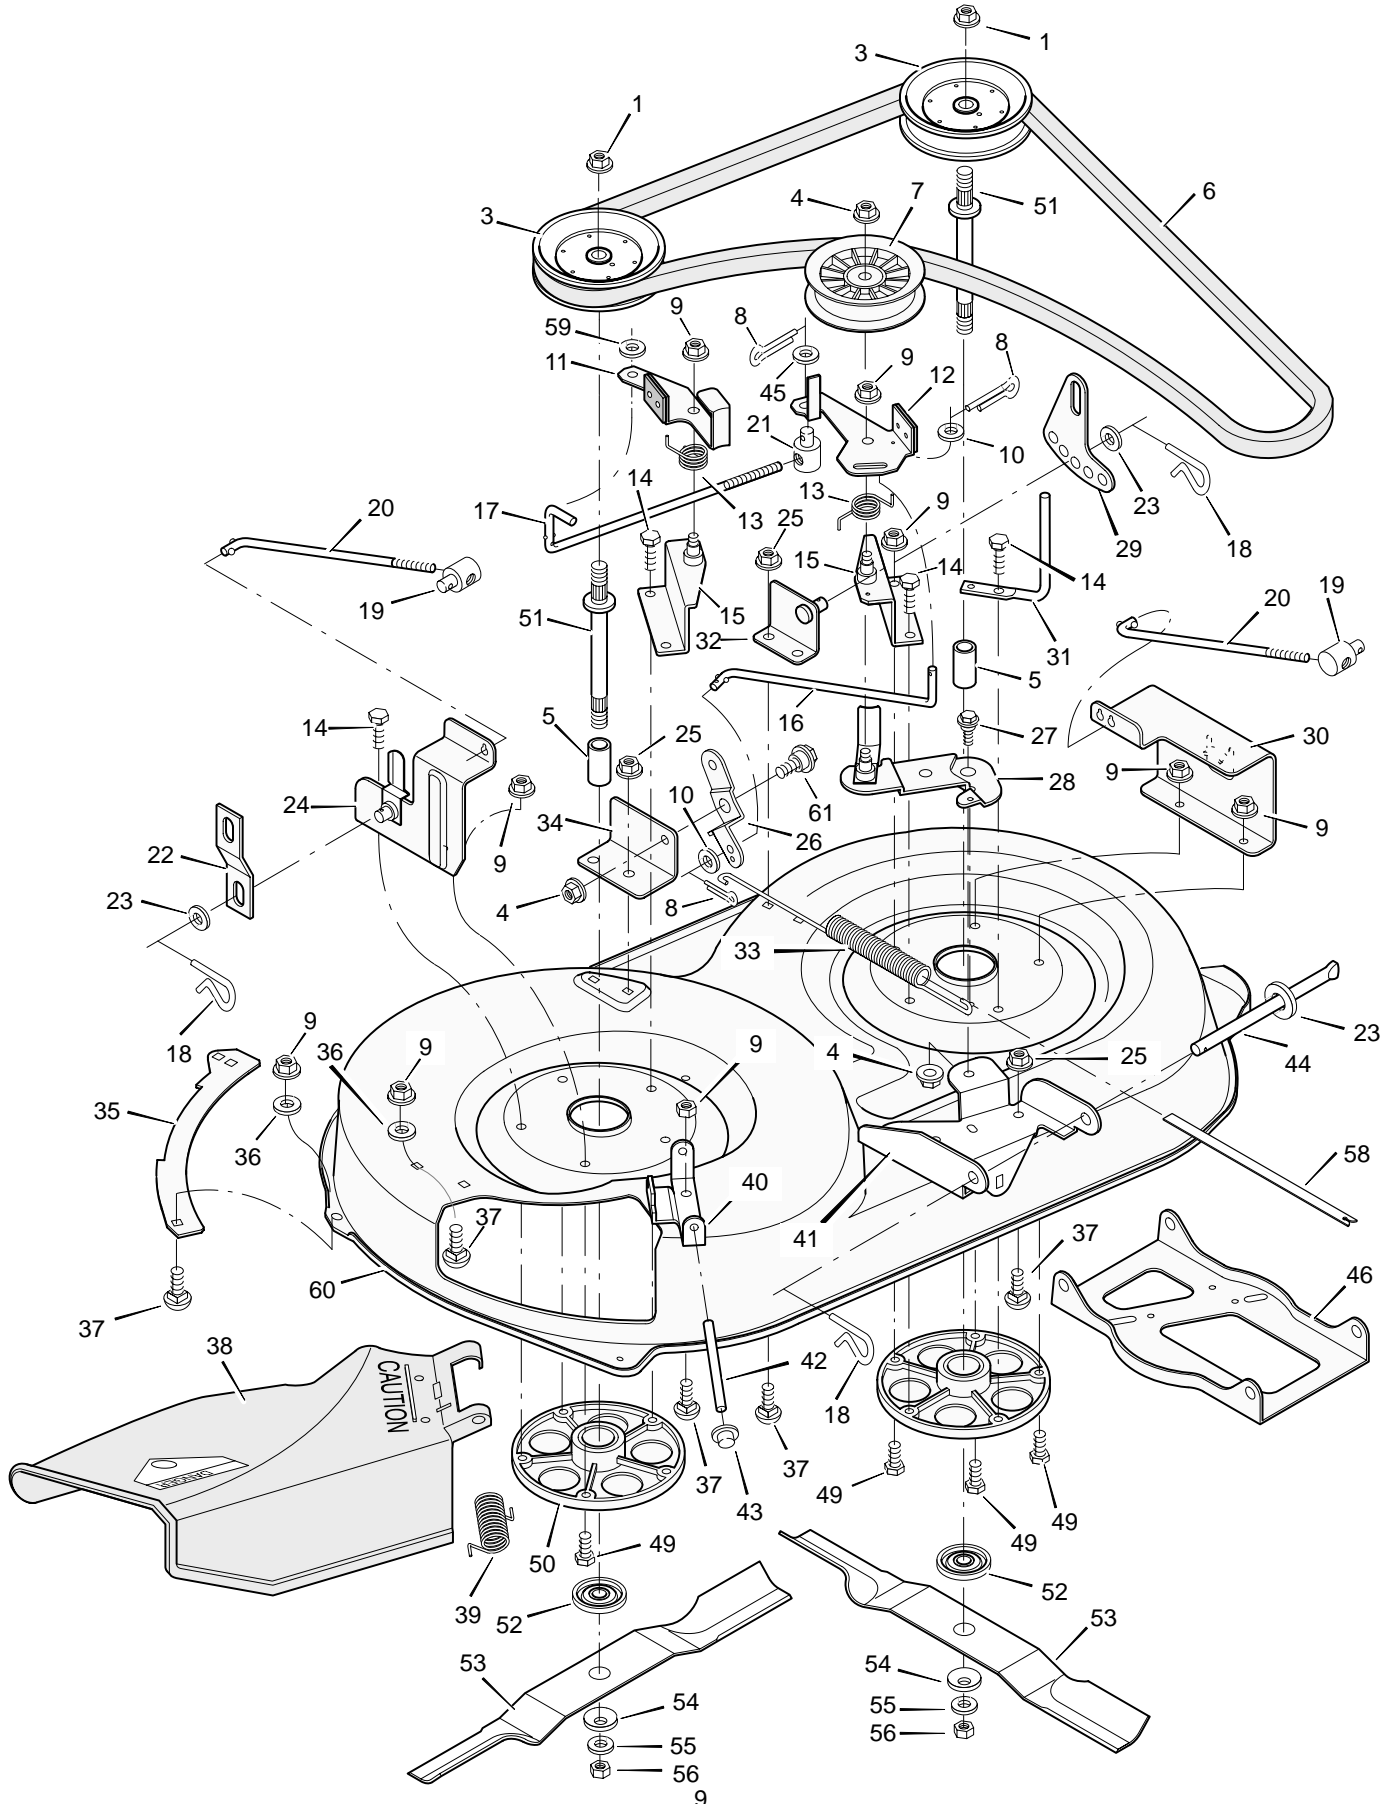

MODEL 38702x20D

REPAIR PARTS MOWER HOUSING

MODEL 38702x20D

REPAIR PARTS MOWER HOUSING

Key No.	Description	Part No.	Key No.	Description	Part No.
1	Nut, Hex	15x121	31	Guide, Belt	91797E701
3	Pulley, Jackshaft	92852	32	Bracket Assembly, Left Lifter	91813E701
4	Locknut, Flange	15x84	33	Spring, Extension	165x72
5	Spacer	92850	34	Bracket, Pivot	91743E701
6	Belt, Blade Drive	37x63	35	Plate	91770E701
7	Pulley, Idler	91801	36	Washer	17x57
8	Pin, Cotter	30x20	37	Bolt, Carriage	2x53
9	Locknut, Flange	15x88	38	Deflector Assembly, Chute	92465
10	Washer	17x46Z	39	Spring, Torsion	166x4
11	Brake Assembly, Right	92186E701	40	Bracket, Hinge	91765E701
12	Brake Assembly, Left	92187E701	41	Bracket, Front Hanger	91793E701
13	Spring, Torsion	166x27	42	Rod, Deflector	91767Z
14	Bolt, Hex	25x7	43	Cap, Push On	28x23
15	Bracket Assembly, Brake	92072E701	44	Rod, Hanger	91739Z
16	Rod, Brake	91745Z	45	Washer	17x124
17	Rod, Cross Link	92183Z	46	Hanger, Front	92119E701
18	Pin, Hair	31x4	49	Bolt, Hex	1x84
19	Nut, Adjustable	92131	50	Housing, Jackshaft	90905
20	Rod, Adjuster	91748Z	51	Jackshaft	92849
21	Nut, Adjustable	21920	52	Adapter, Blade	92466
22	Link, Suspension	92064E701	53	Blade, 38" (2 required)	92003E701
23	Washer	17x103	54	Washer, Belleville	17x166
24	Bracket Assembly, Right Lifter	92485E701	55	Washer	17x165
25	Nut, Flange	15x79	56	Nut, Hex	15x100
26	Bracket, Pivot	92033E701	58	Indicator, Plastic	92163
27	Bolt, Shoulder	9x39	59	Washer	17x48
28	Arm Assembly, Idler	92032E701	60	Housing, Blade (38")	91906E701
29	Plate, Adjuster	91741E701	61	Bolt, Shoulder	9x42
30	Cover, Pulley	92083E701	1-61	Complete Mower Housing Assembly	403228