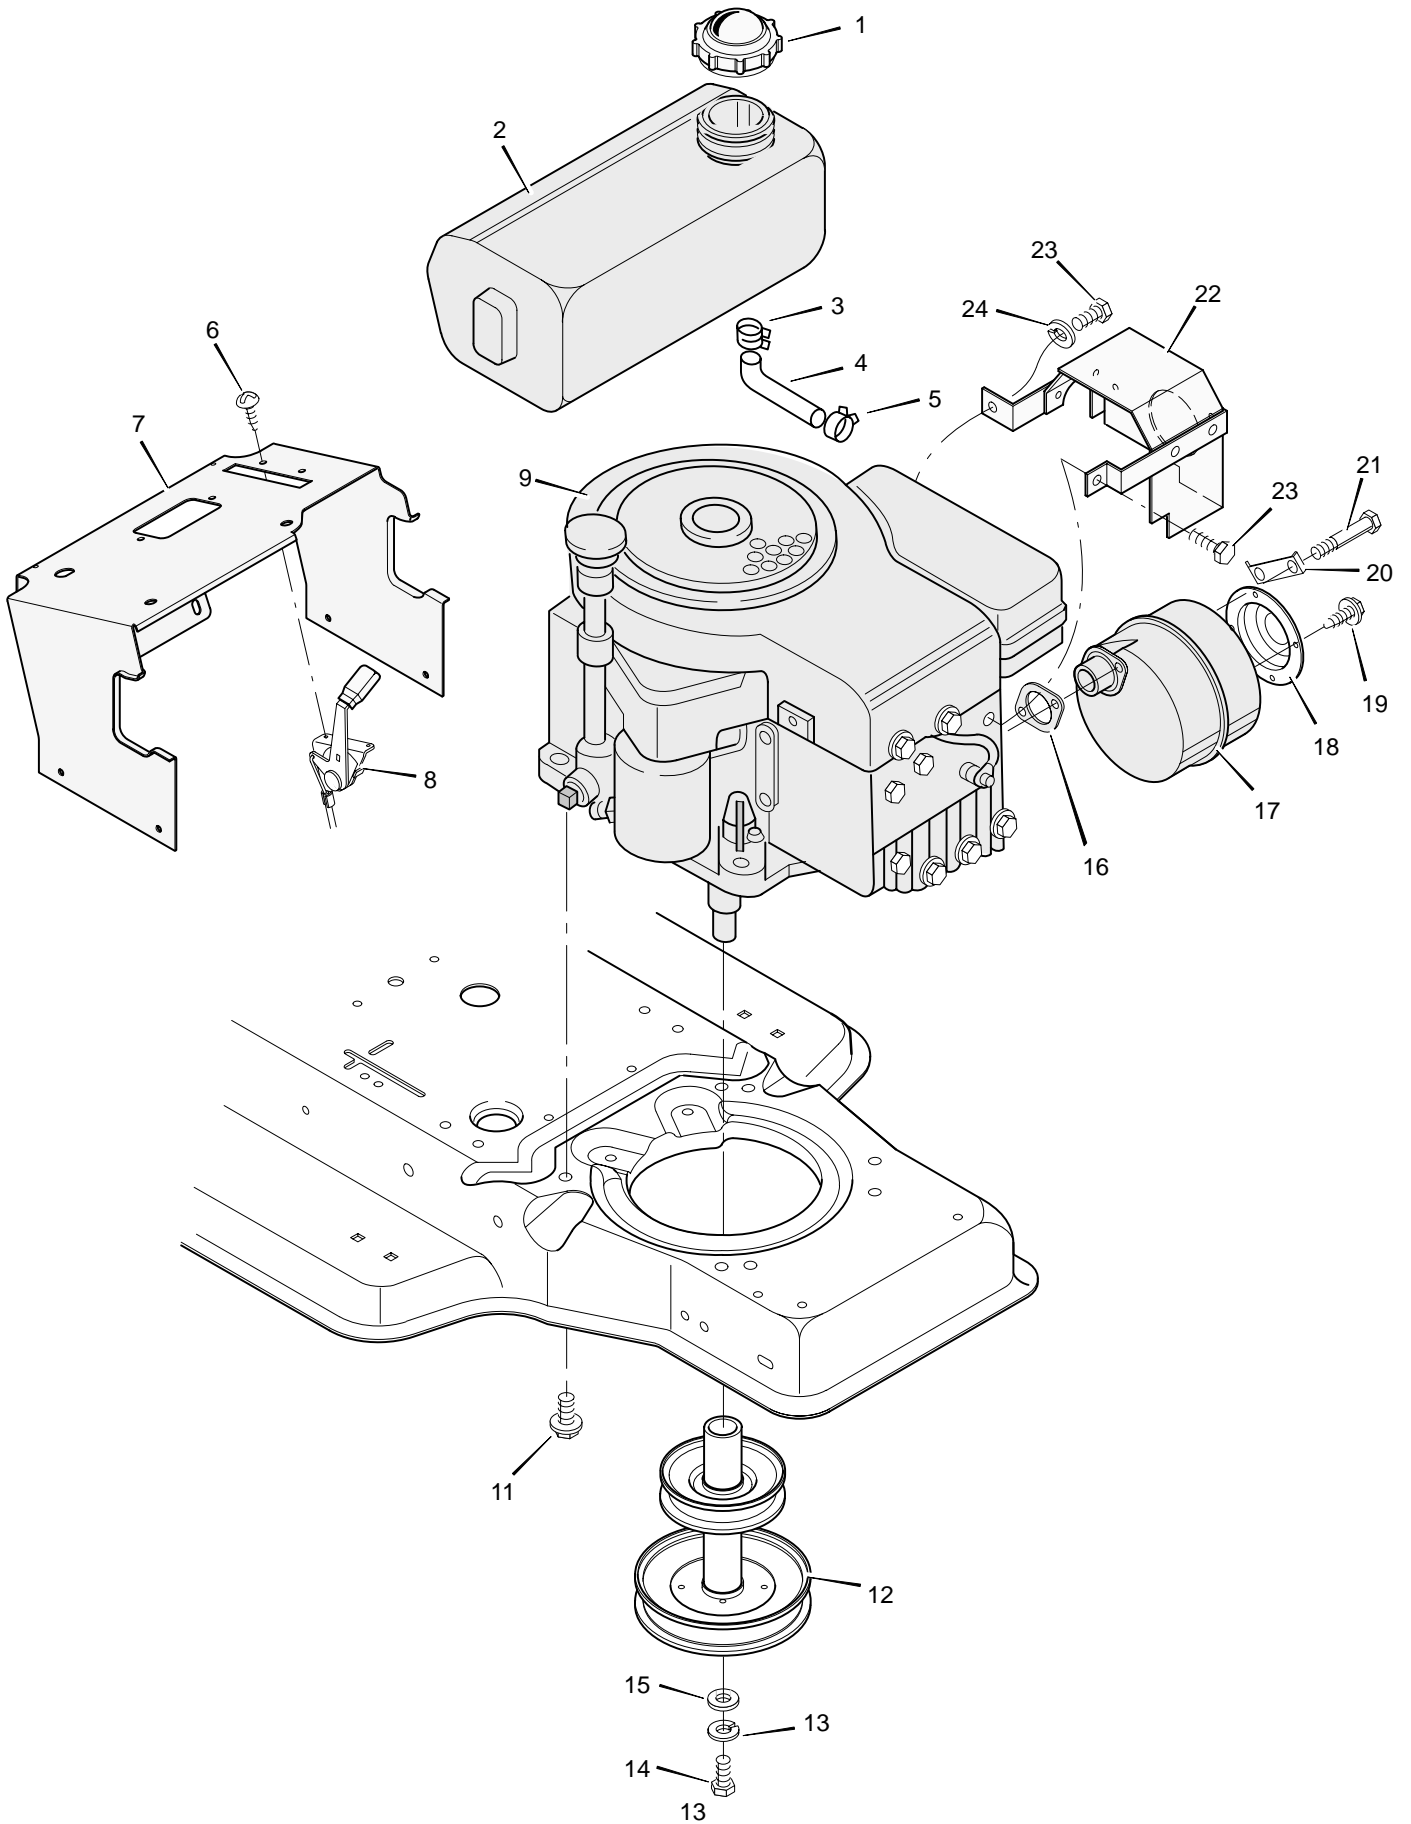

MODEL 38702x20D

REPAIR PARTS ELECTRICAL SYSTEM

POS.	FUNCTION	CIRCUIT (MAKE)
1	OFF	G+t
2	RUN LIGHTS	B+L
3	RUN	NONE
4	START	S+S

t NO TERMINAL MARKING

MODEL 38702x20D

REPAIR PARTS ELECTRICAL SYSTEM

Key No.	Description	Part No.
1	Switch, Seat Sensor	91031
2	Bolt	6x99
3	Wingnut	14x79
4	Battery	91414
—	Acid, Battery (Electrolyte)	55702
5	Cable, Battery Ground	24x9
6	Screw	26x249
7	Cable, Red Battery	24x29
8	Cap, Ignition	91488
9	Solenoid	24285
10	Nut	91489
11	Screw	26x214
12	Switch, Ignition	92377
13	Key, Ignition	20729
14	Harness, Chassis Wire	250x50
15	Fuse	54212
16	Holder, Fuse	407078
18	Screw	26x233
19	Switch, Clutch	24273
20	Screw	25x2
21	Socket, Light	92372
22	Bulb, Light	90084
23	Harness, Light Wire	250x40
24	Cover, Terminal	54148
25	Cover, (Optional)	24196
27	Locknut	15x116

MODEL 38702x20D

REPAIR PARTS ENGINE MOUNT

MODEL 38702x20D

REPAIR PARTS ENGINE MOUNT

Key No.	Description	Part No.
1	Fuel Cap	92317
2	Fuel Tank	92342
3	Hose Clamp	91174
4	Fuel Line	23717
5	Hose Clamp	23713
6	Screw	26x201
7	Support, Dash	92331E701
8	Throttle Control	92371
9	Engine*	_____
11	Bolt, Engine Mount	25x7
12	Stack Pulley Assembly	92318
13	Lockwasher	19x35
14	Bolt, Hex	1x140
15	Washer	17x170
16	Gasket	91309
17	Muffler	91271
18	Deflector, Muffler	23740Z
19	Screw	26x208
20	Lock, Screw	92378
21	Bolt	1x134
22	Shield, Heat	92381 SE
23	Bolt	25x2
24	Washer	18x32