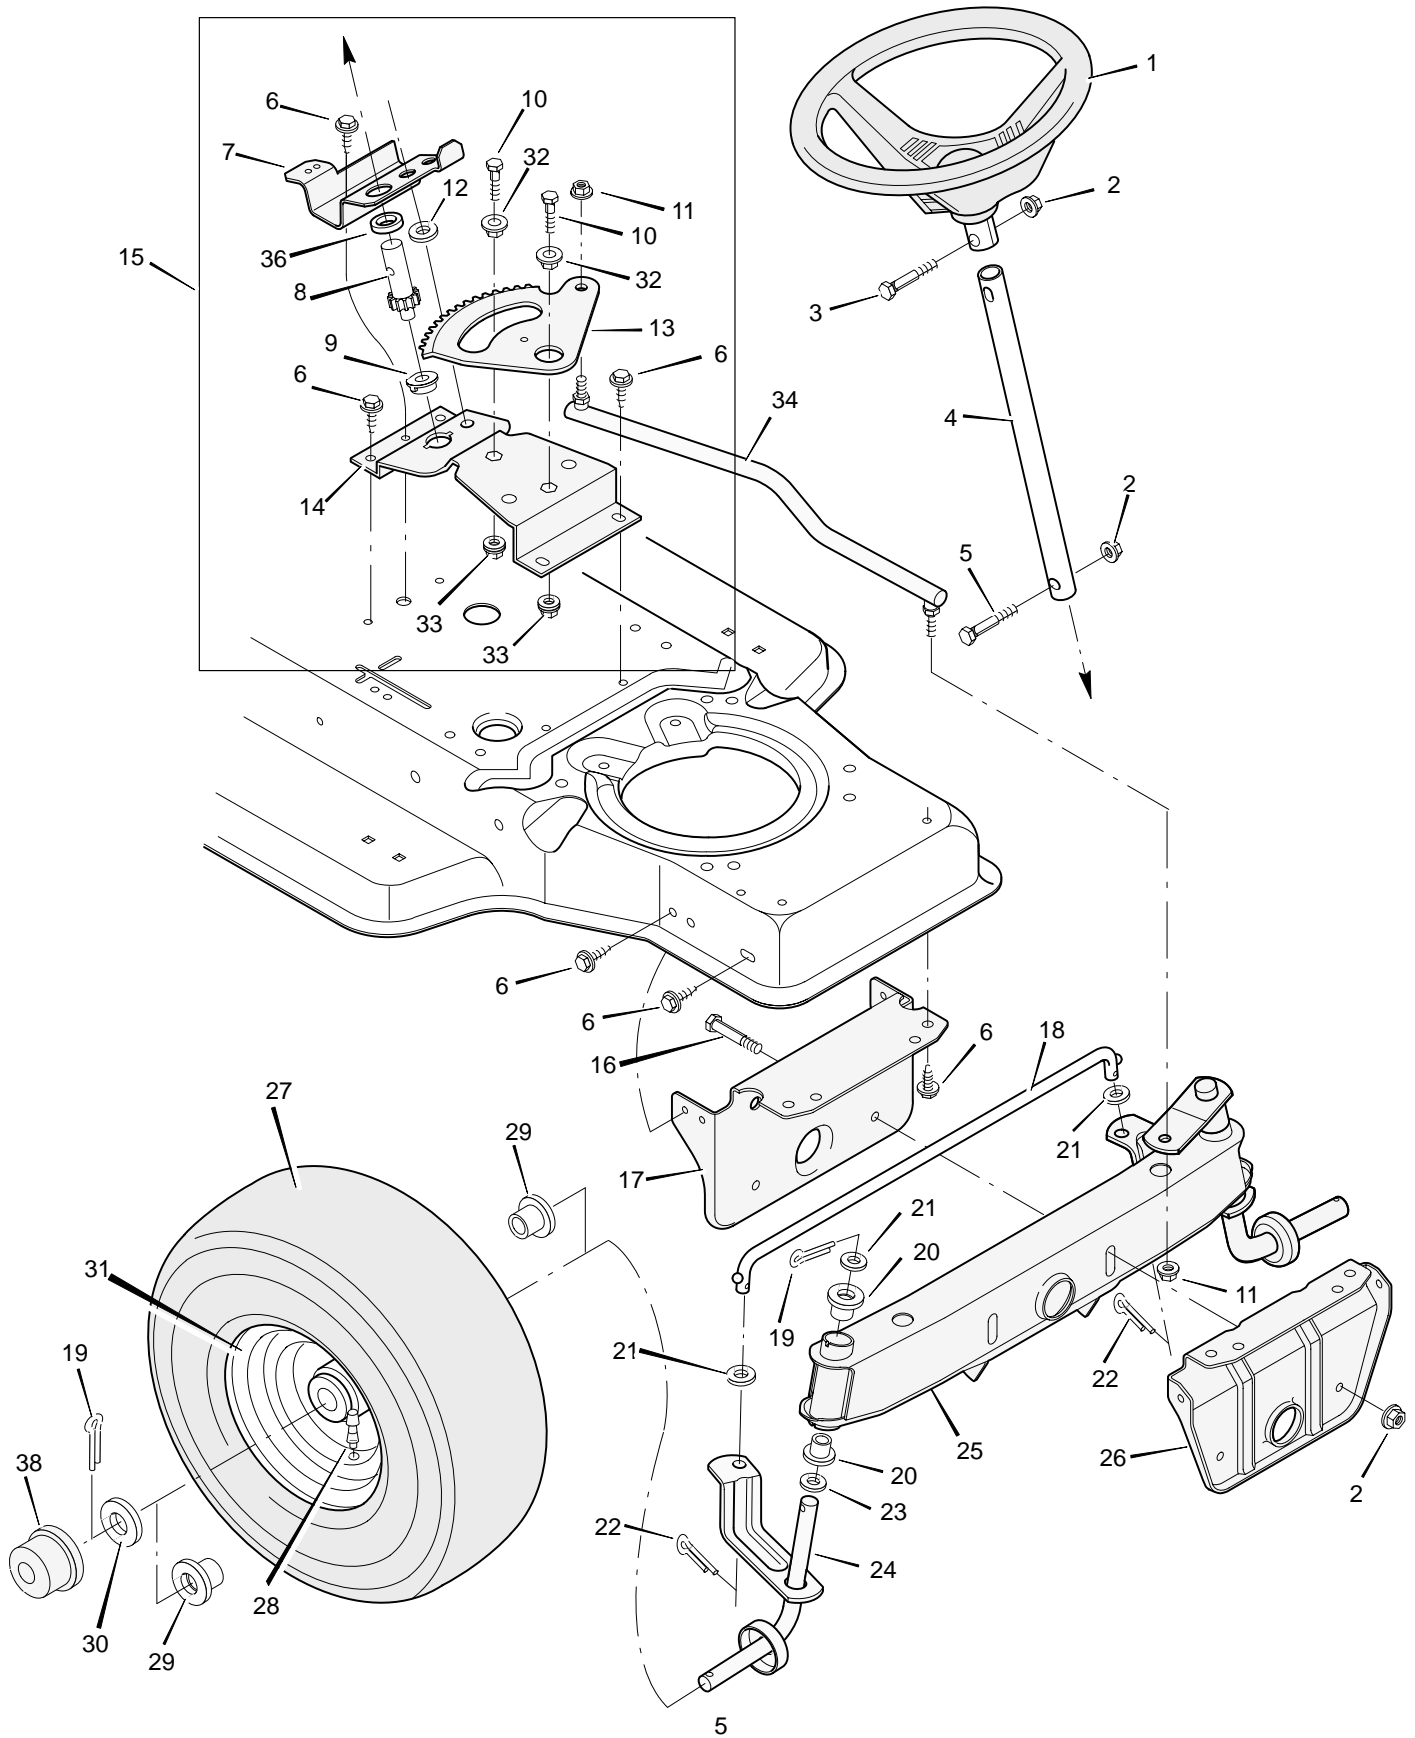

MODEL 38702x20D

REPAIR PARTS STEERING

MODEL 38702x20D

REPAIR PARTS STEERING

Key No.	Description	Part No.
1	Wheel, Steering	92078
2	Nut, Hex	15x118
3	Bolt, Hex	1x66
4	Post, Steering	91714Z
5	Bolt, Hex	1x74
6	Screw	26x249
7	Bracket, Sector	91716E701
8	Gear, Pinion	92715
9	Bearing	92716
10	Bolt, Hex	1x84
11	Locknut, Flange	15x87
12	Spacer	92564
13	Gear, Sector	92316
14	Bracket, Sector	91708E701
15	Kit, Steering Gear	402075
16	Bolt, Hex	1x146
17	Support, Rear Axle	92529E701
18	Rod, Tie	90038E701
19	Pin, Cotter	30x49
20	Bearing	92527
21	Washer	17x57
22	Pin, Cotter	30x20
23	Washer	17x113
24	Spindle Assembly, Right	91828E701
25	Spindle Assembly, Axle & Left	92519E701
26	Support, Front Axle	92528E701
27	Tire*	91912
—	Tube	407047
28	Stem, Valve	24373
29	Bearing, Wheel	91334
30	Washer	17x115
31	Wheel & Tire Assembly	92287-601
32	Bearing	92097
33	Locknut, Flange	15x113
34	Link, Drag	91749E701
36	Spacer, Pinion Gear	92280
38	Hub Cap (Optional)	24582

* When you order a tire, make sure to give the brand name of the tire so that the tread pattern on the tire will match.