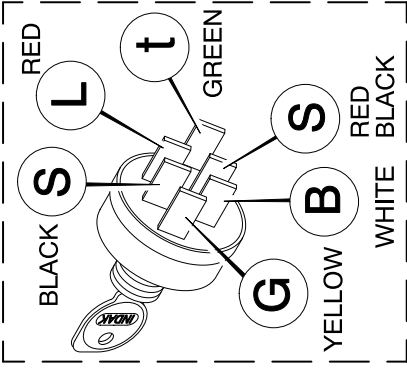

MODEL 38702x20D

REPAIR PARTS ELECTRICAL SYSTEM