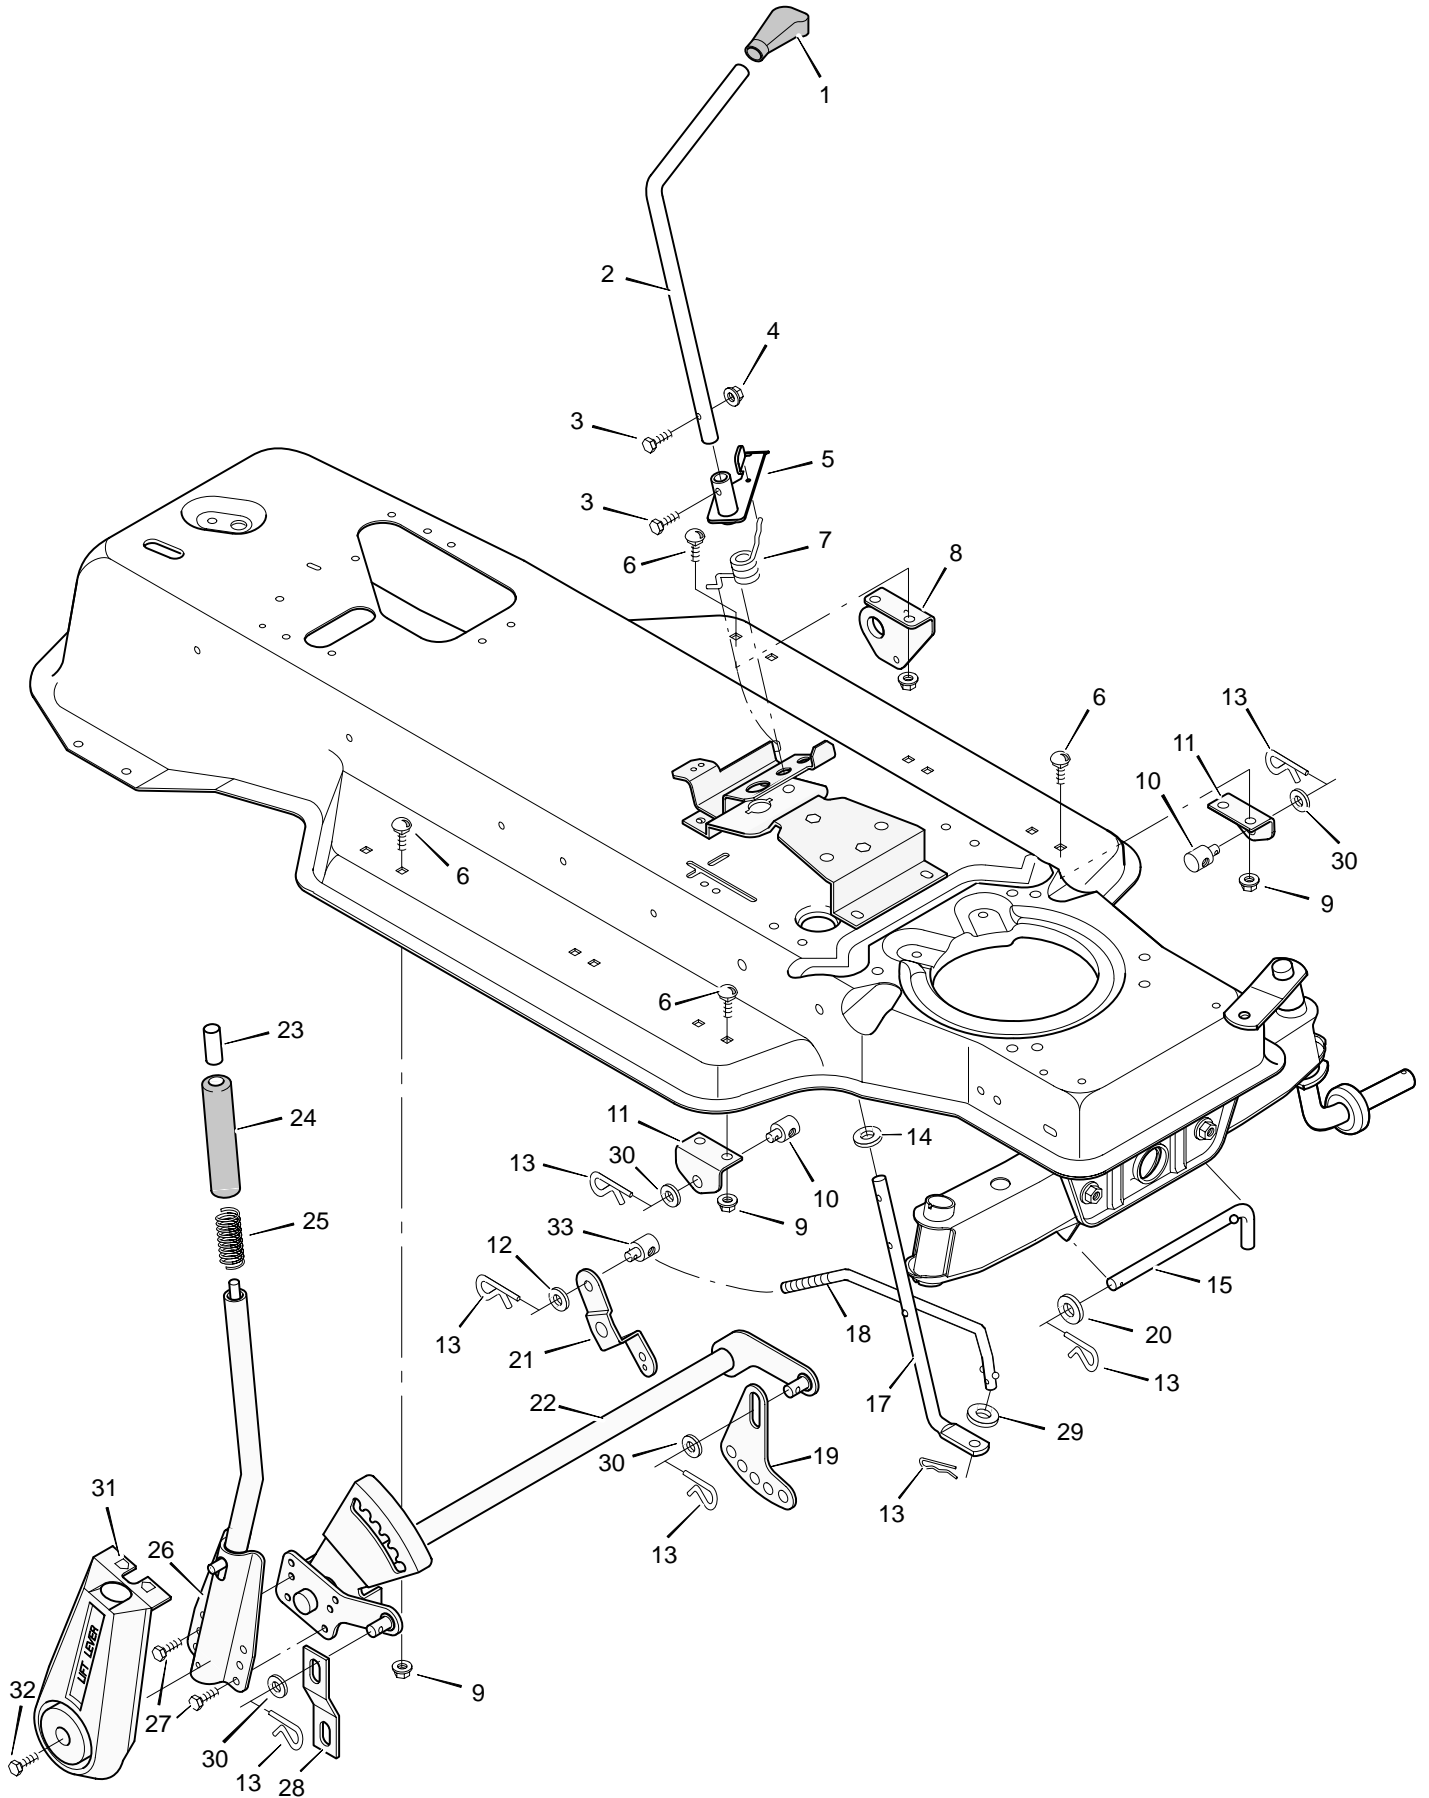

MODEL 38702x20D

REPAIR PARTS MOWER HOUSING SUSPENSION

MODEL 38702x20D

REPAIR PARTS MOWER HOUSING SUSPENSION

Key No.	Description	Part No.
1	Grip	92698
2	Control, Blade Rotation	91781Z
3	Bolt, Hex	25x3
4	Locknut, Hex	15x67
5	Lever Assembly, Switch	91917E701
6	Bolt, Carriage	2x53
7	Spring, Torsion	166x32
8	Bracket, Rear Hanger	92066E701
9	Nut, Flange	15x79
10	Nut, Adjusting	92131
11	Bracket, Adjuster Rod	92133E701
12	Washer	17x124
13	Pin, Hair	31x4
14	Washer	17x122
15	Pin, Pull	90827Z
17	Lever, Lower Blade Control	91787E701
18	Rod, Blade Control	91795Z
19	Plate, Adjuster	91741E701
20	Washer	17x103
21	Bracket, Pivot	92033E701
22	Lifter Assembly	92065E701
23	Button, Push	92572
24	Grip	92783
25	Spring, Compression	164x21
26	Handle Assembly	91823E701
27	Screw	26x49
28	Link, Suspension	92064E701
29	Washer	17x47Z
30	Washer	17x91Z
31	Cover, Lift Lever (Optional)	92157
32	Screw	26x263
33	Nut, Adjusting	21920