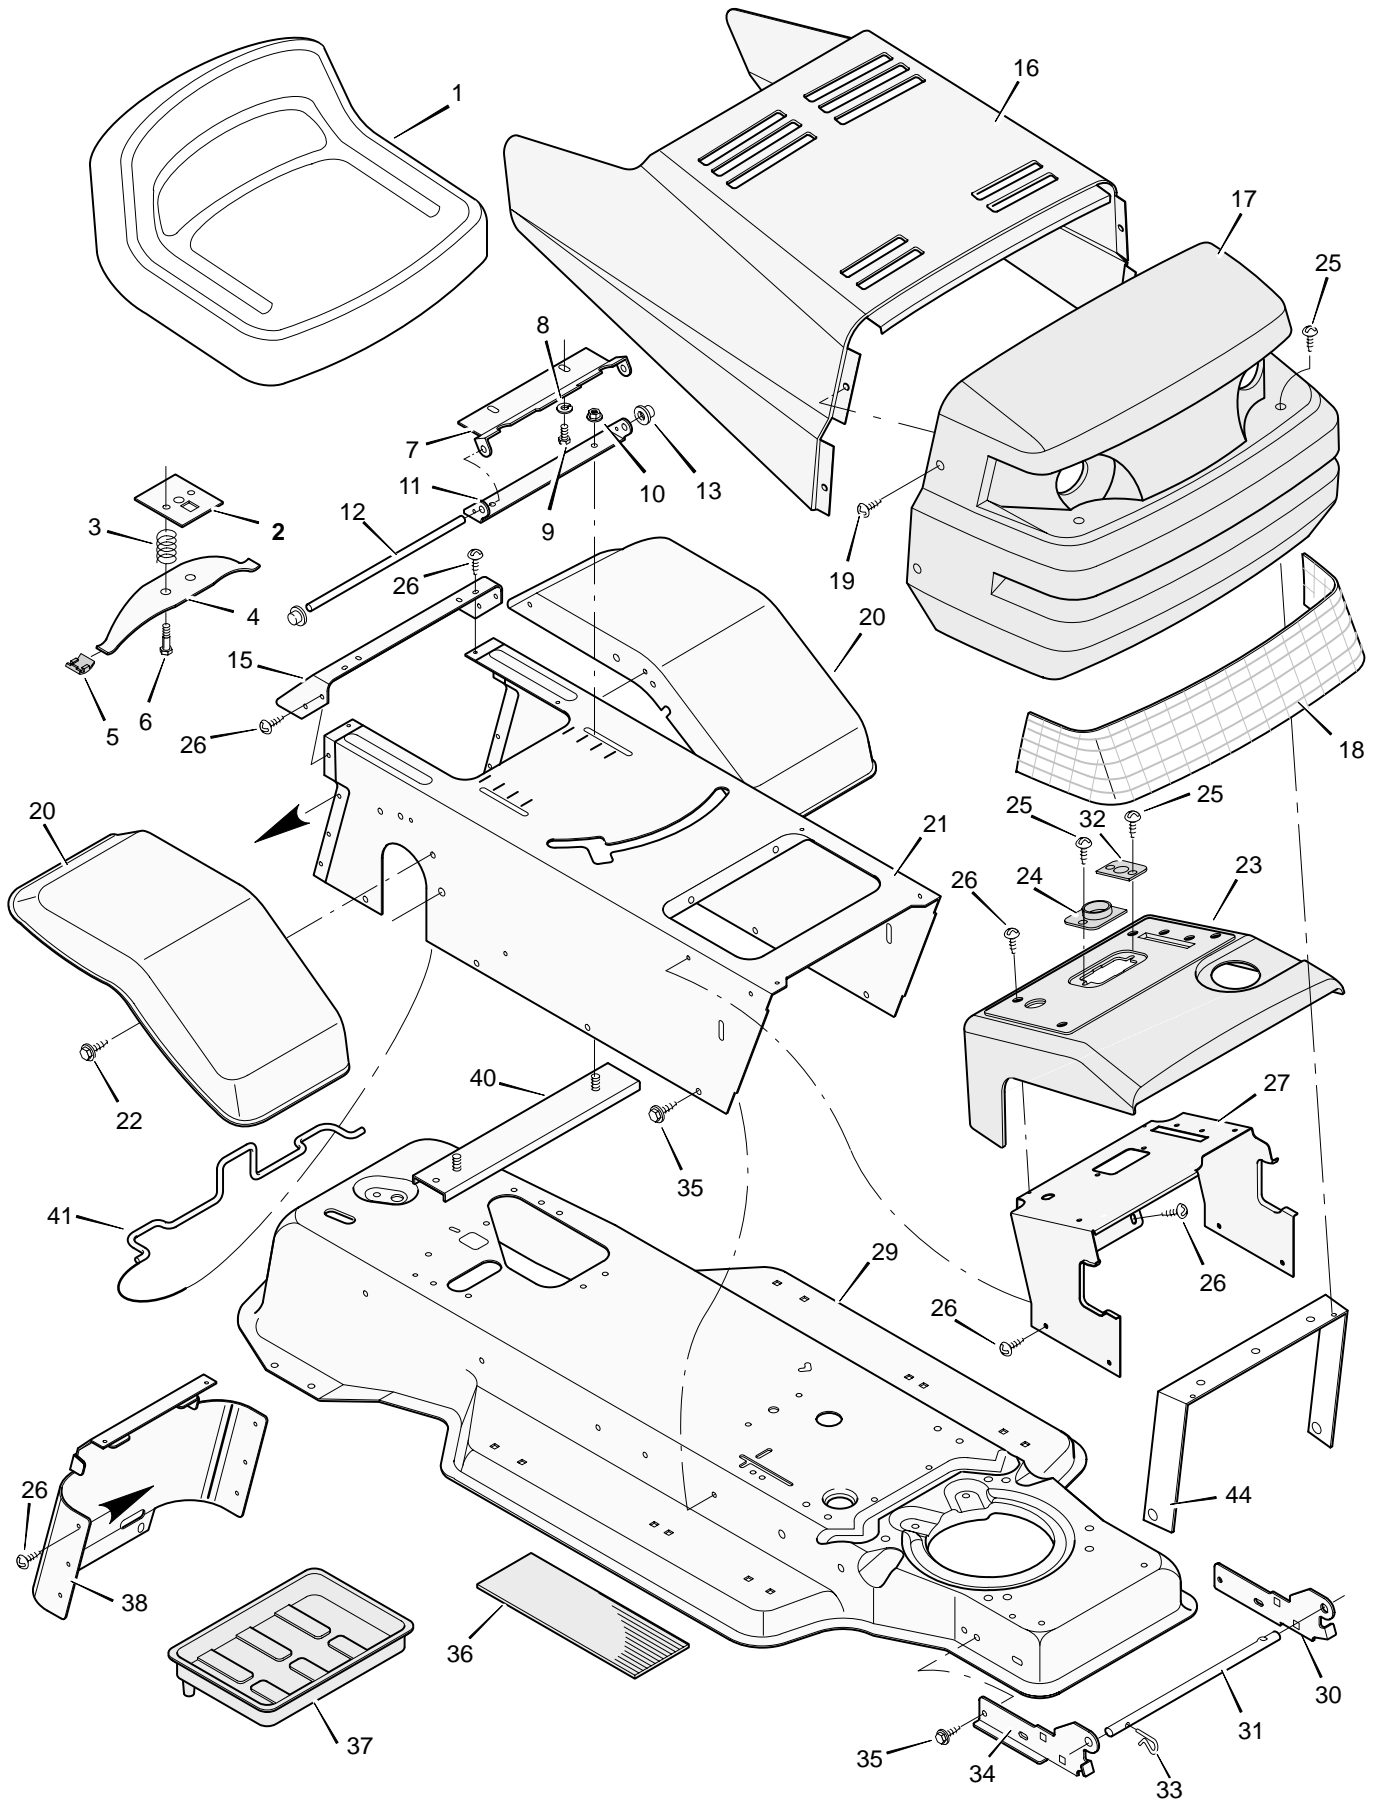

MODEL 38702x20D

REPAIR PARTS CHASSIS & HOOD

MODEL 38702x20D

REPAIR PARTS CHASSIS & HOOD

Key No.	Description	Part No.	Key No.	Description	Part No.
1	Seat	92387	26	Screw	26x270
2	Plate Assembly, Switch	91963Z	27	Support, Dash	92331E701
3	Spring, Compression	164x26	29	Frame Assembly	92515F200
4	Spring, Seat	91964	30	Bracket, Left Grille	92347E701
5	Glide, Spring	91822	31	Rod, Pivot	92332Z
6	Bolt, Shoulder	9x38	32	Bearing	92398
7	Support, Seat	92334E701	33	Pin, Hair	31x4
8	Lockwasher	18x16	34	Bracket, Right Grille	92346E701
9	Bolt, Hex	1x45	35	Screw	26x249
10	Locknut, Flange	15x88	36	Mat	91900
11	Bracket, Pivot	91729E701	37	Tray, Battery	91895
12	Rod, Pivot	91730E701	38	Cap, Console	92443F200
13	Cap, Push On	28x23	39	Bolt	2x64
15	Fender, Apron	91724E701	40	Channel Assembly	91857E701
16	Hood	92333F200	41	Clamp, Battery	92725Z
17	Grille Assembly (includes Lens)	92350	44	Brace, Grille	92448Z
18	Lens	92344	—	Book, Instruction (English)	F-96726
19	Screw	9x47	—	Repair Parts Book	F-96727
20	Fender	92328F200	—	Decal, Left Hood	44x3043
21	Console Assembly	92727F200	—	Decal, Right Hood	44x3042
22	Screw	26x263	—	Decal, Console	44x4326
23	Dash Panel	92605F200	—	Decal, Warning	44x5940
24	Bearing, Steering	92399	—	Decal, Shift Pattern	44x1459
25	Screw	26x239	—	Plaque, Name	280x56