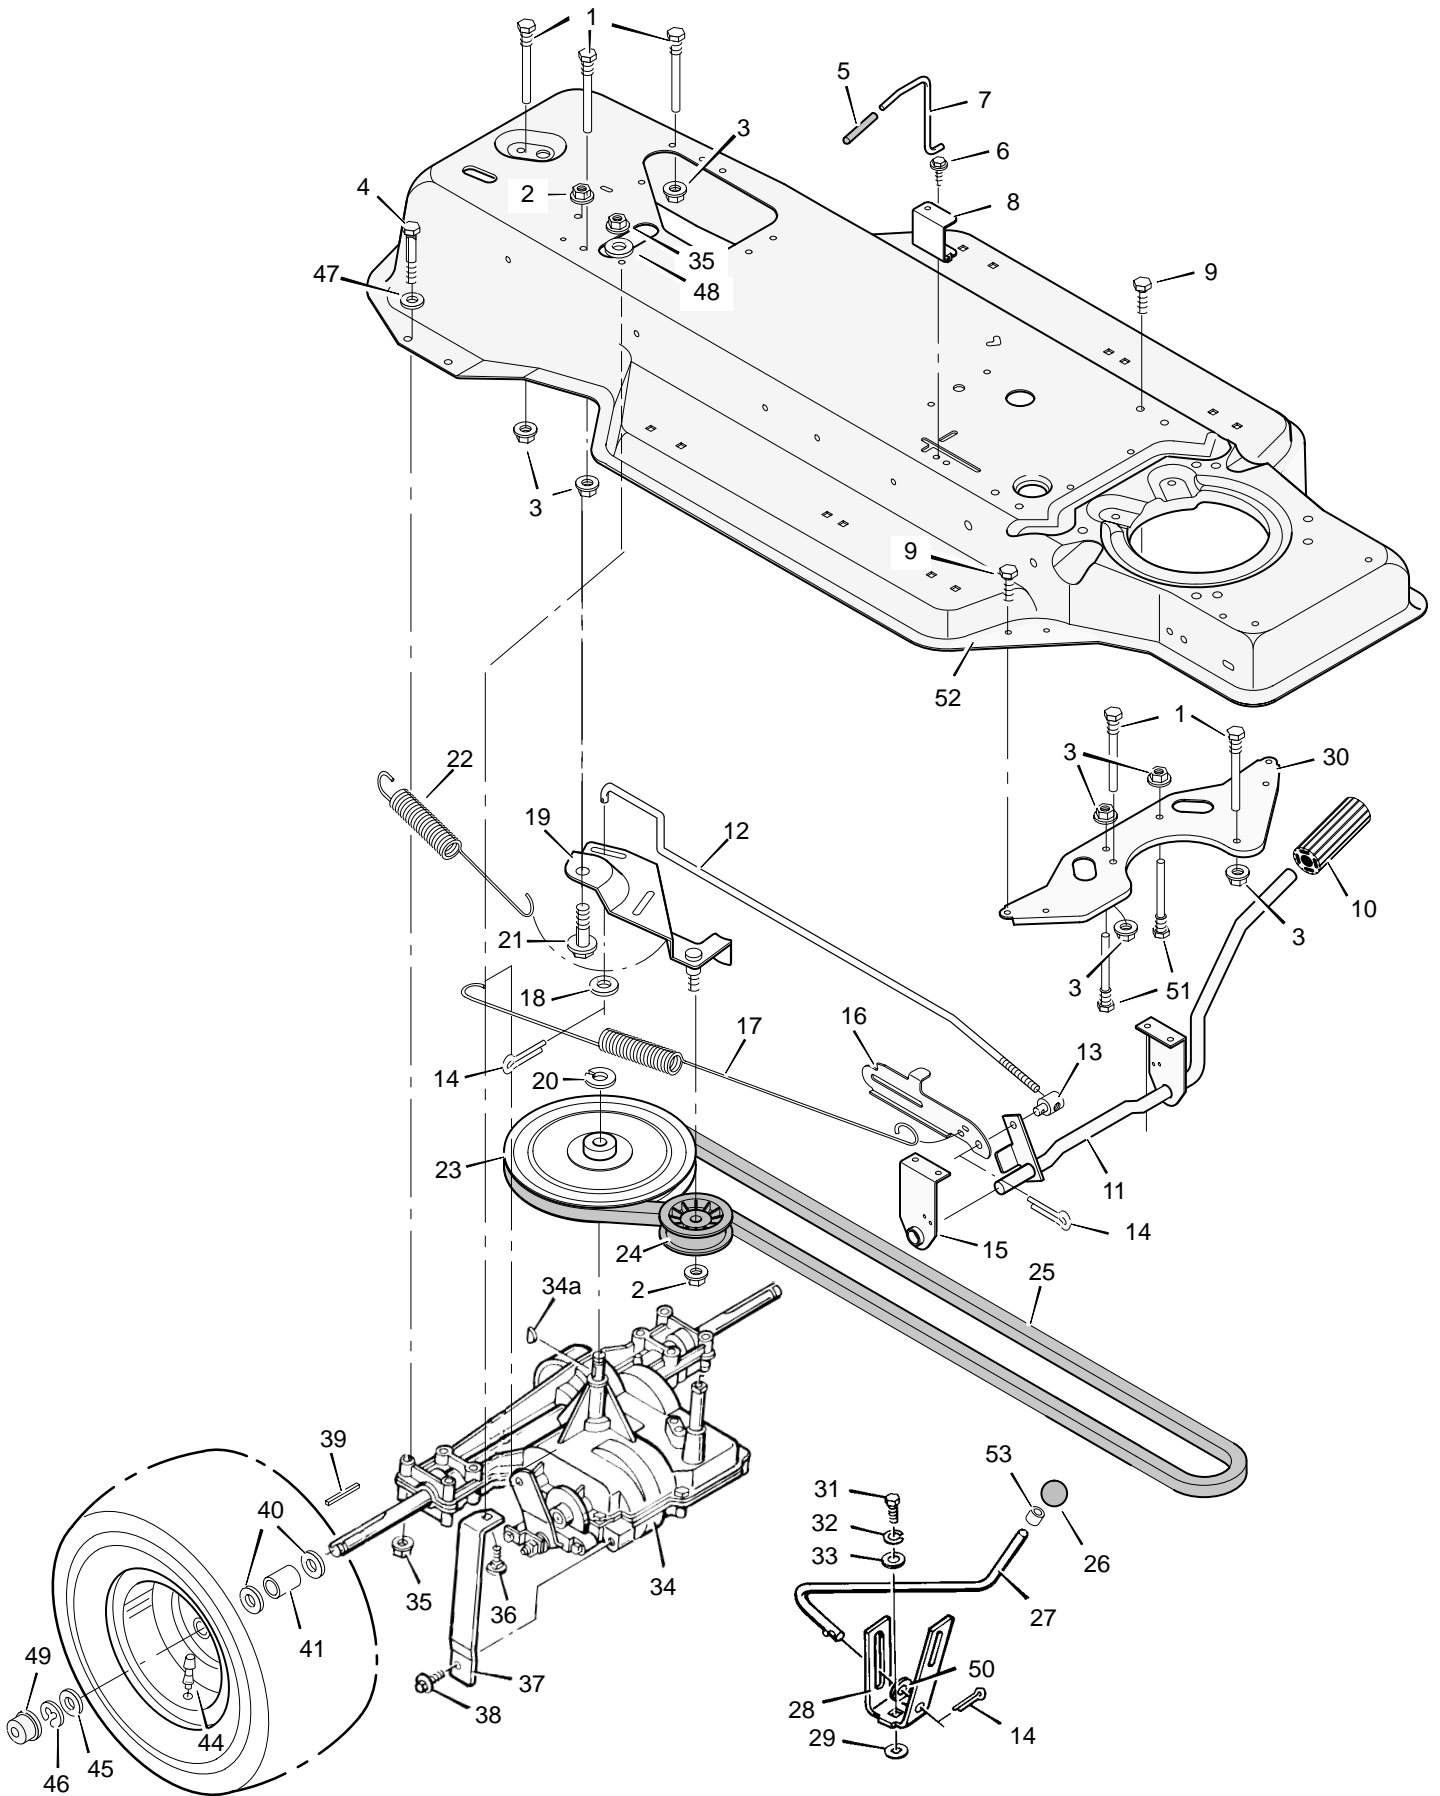

MODEL 38702x20D

REPAIR PARTS MOTION DRIVE

MODEL 38702x20D

REPAIR PARTS MOTION DRIVE

Key No.	Description	Part No.	Key No.	Description	Part No.
1	Guide, Belt	91754Z	29	Washer	17x148
2	Locknut, Flange	15x84	30	Plate, Belt Guide	92694E701
3	Nut, Flange	15x79Z	31	Bolt, Hex	1x145
4	Bolt, Hex	1x124	32	Lockwasher	18x32
5	Grip	92724	33	Washer	17x180
6	Screw	26x214	34	Transaxle – Peerless **	—
7	Rod, Control	91727E701	34a	Woodruff Key No. 9	20697
8	Guide, Bracket	91825E701	35	Nut, Flange	15x88
9	Screw	26x249	36	Bolt, Carriage	2x64
10	Clutch and Brake Pedal	21544	37	Support, Transaxle	91804E701
11	Lever Assembly	91862E701	38	Screw	26x216
12	Rod, Clutch	91808Z	39	Key, Square	21553
13	Nut, Adjustable	21920	40	Washer	17x160
14	Pin, Cotter	30x20	41	Spacer, Transaxle	87x100Z
15	Bracket, Support	91713E701	42	Tire*	91914
16	Latch, Park Brake	91712Z	—	Tube	407049
17	Spring, Brake Extension	165x82	43	Wheel & Tire Assembly	92289–601
18	Washer	17x47Z	44	Stem, Valve	24373
19	Bracket Assembly, Idler	92737Z	45	Washer	17x115
20	Ring, Retainer	11x7	46	E–Ring	11x3
21	Bolt, Shoulder	9x39	47	Washer	17x146Z
22	Spring, Drive Extension	165x76	48	Washer	17x45
23	Pulley, Motion Drive	91807	49	Hub Cap (Optional)	24582
24	Pulley, Backside Idler	91179	50	Washer	17x102
25	Belt, Motion Drive	37x61	51	Guide, Belt	20619
26	Knob, Shift Lever	91995	52	Frame Assembly	92515F200
27	Lever, Shift	91805Z	53	Ring, Tolerance	92008
28	Yoke, Shift	91806Z			

* When you order a tire, make sure to give the brand name of the tire so that the tread pattern on the tire will match.

** For information on Replacement Parts see the Central Parts Distributor in your area.