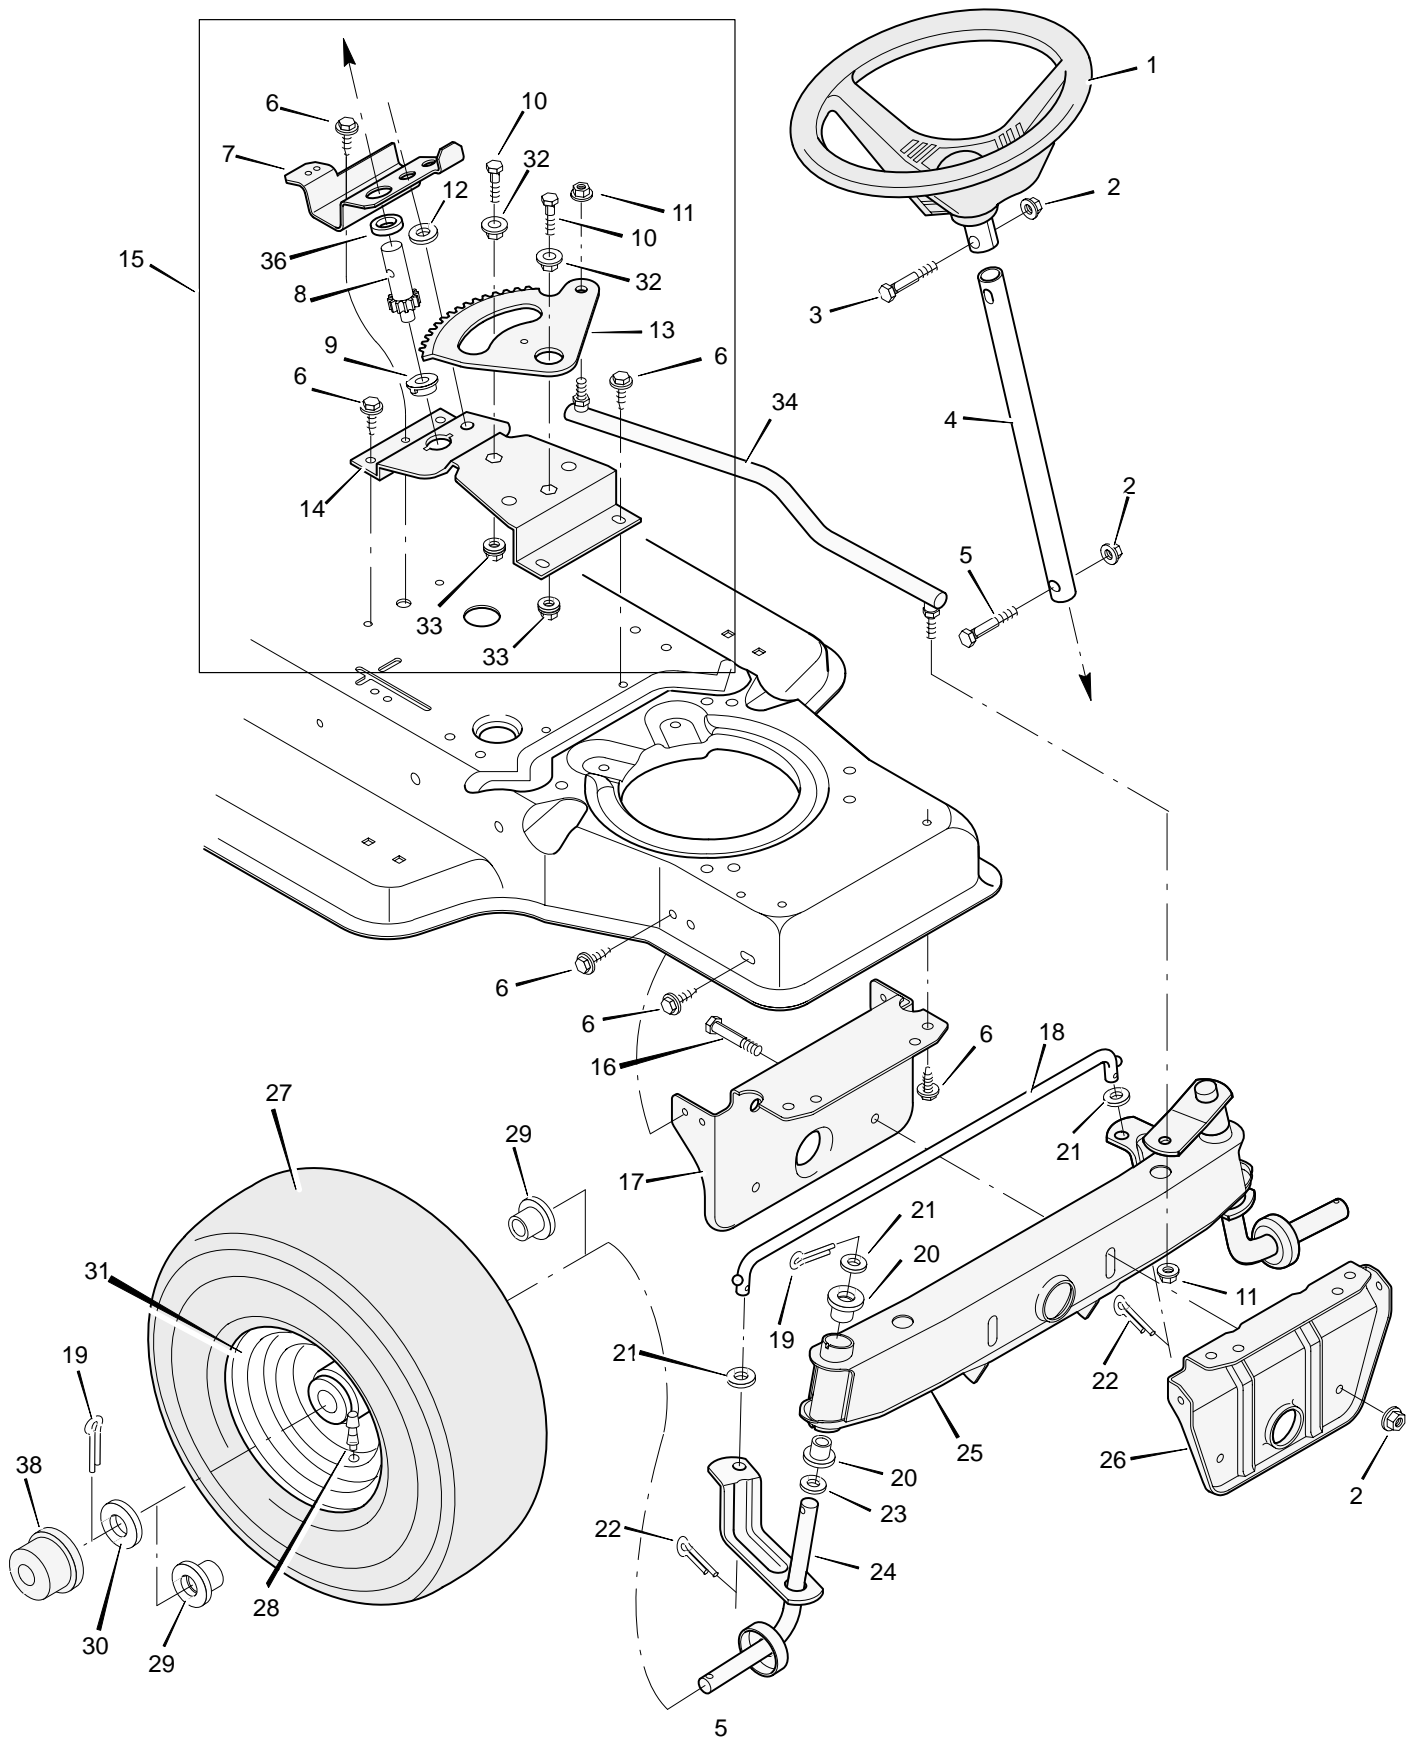

MODEL 38602x70J

REPAIR PARTS STEERING

MODEL 38602x70J

REPAIR PARTS STEERING

Key No.	Description	Part No.
1	Wheel, Steering	92078
2	Nut, Hex	15x118
3	Bolt, Hex	1x66
4	Post, Steering	91714Z
5	Bolt, Hex	1x74
6	Screw	26x249
7	Bracket, Sector	91716E701
8	Gear, Pinion	92715
9	Bearing	92716
10	Bolt, Hex	1x84
11	Locknut, Flange	15x87
12	Spacer	92564
13	Gear, Sector	92316
14	Bracket, Sector	91708E701
15	Kit, Steering Gear	402075
16	Bolt, Hex	1x146
17	Support, Rear Axle	92529E701
18	Rod, Tie	90038E701
19	Pin, Cotter	30x49
20	Bearing	92527
21	Washer	17x57
22	Pin, Cotter	30x20
23	Washer	17x113
24	Spindle Assembly, Right	91828E701
25	Spindle Assembly, Axle & Left	92519E701
26	Support, Front Axle	92528E701
27	Tire*	91912
—	Tube	407047
28	Stem, Valve	24373
29	Bearing, Wheel	91334
30	Washer	17x115
31	Wheel & Tire Assembly	92287-601
32	Bearing	92097
33	Locknut, Flange	15x113
34	Link, Drag	91749E701
36	Spacer, Pinion Gear	92280
38	Hub Cap (Optional)	24582

* When you order a tire, make sure to give the brand name of the tire so that the tread pattern on the tire will match.