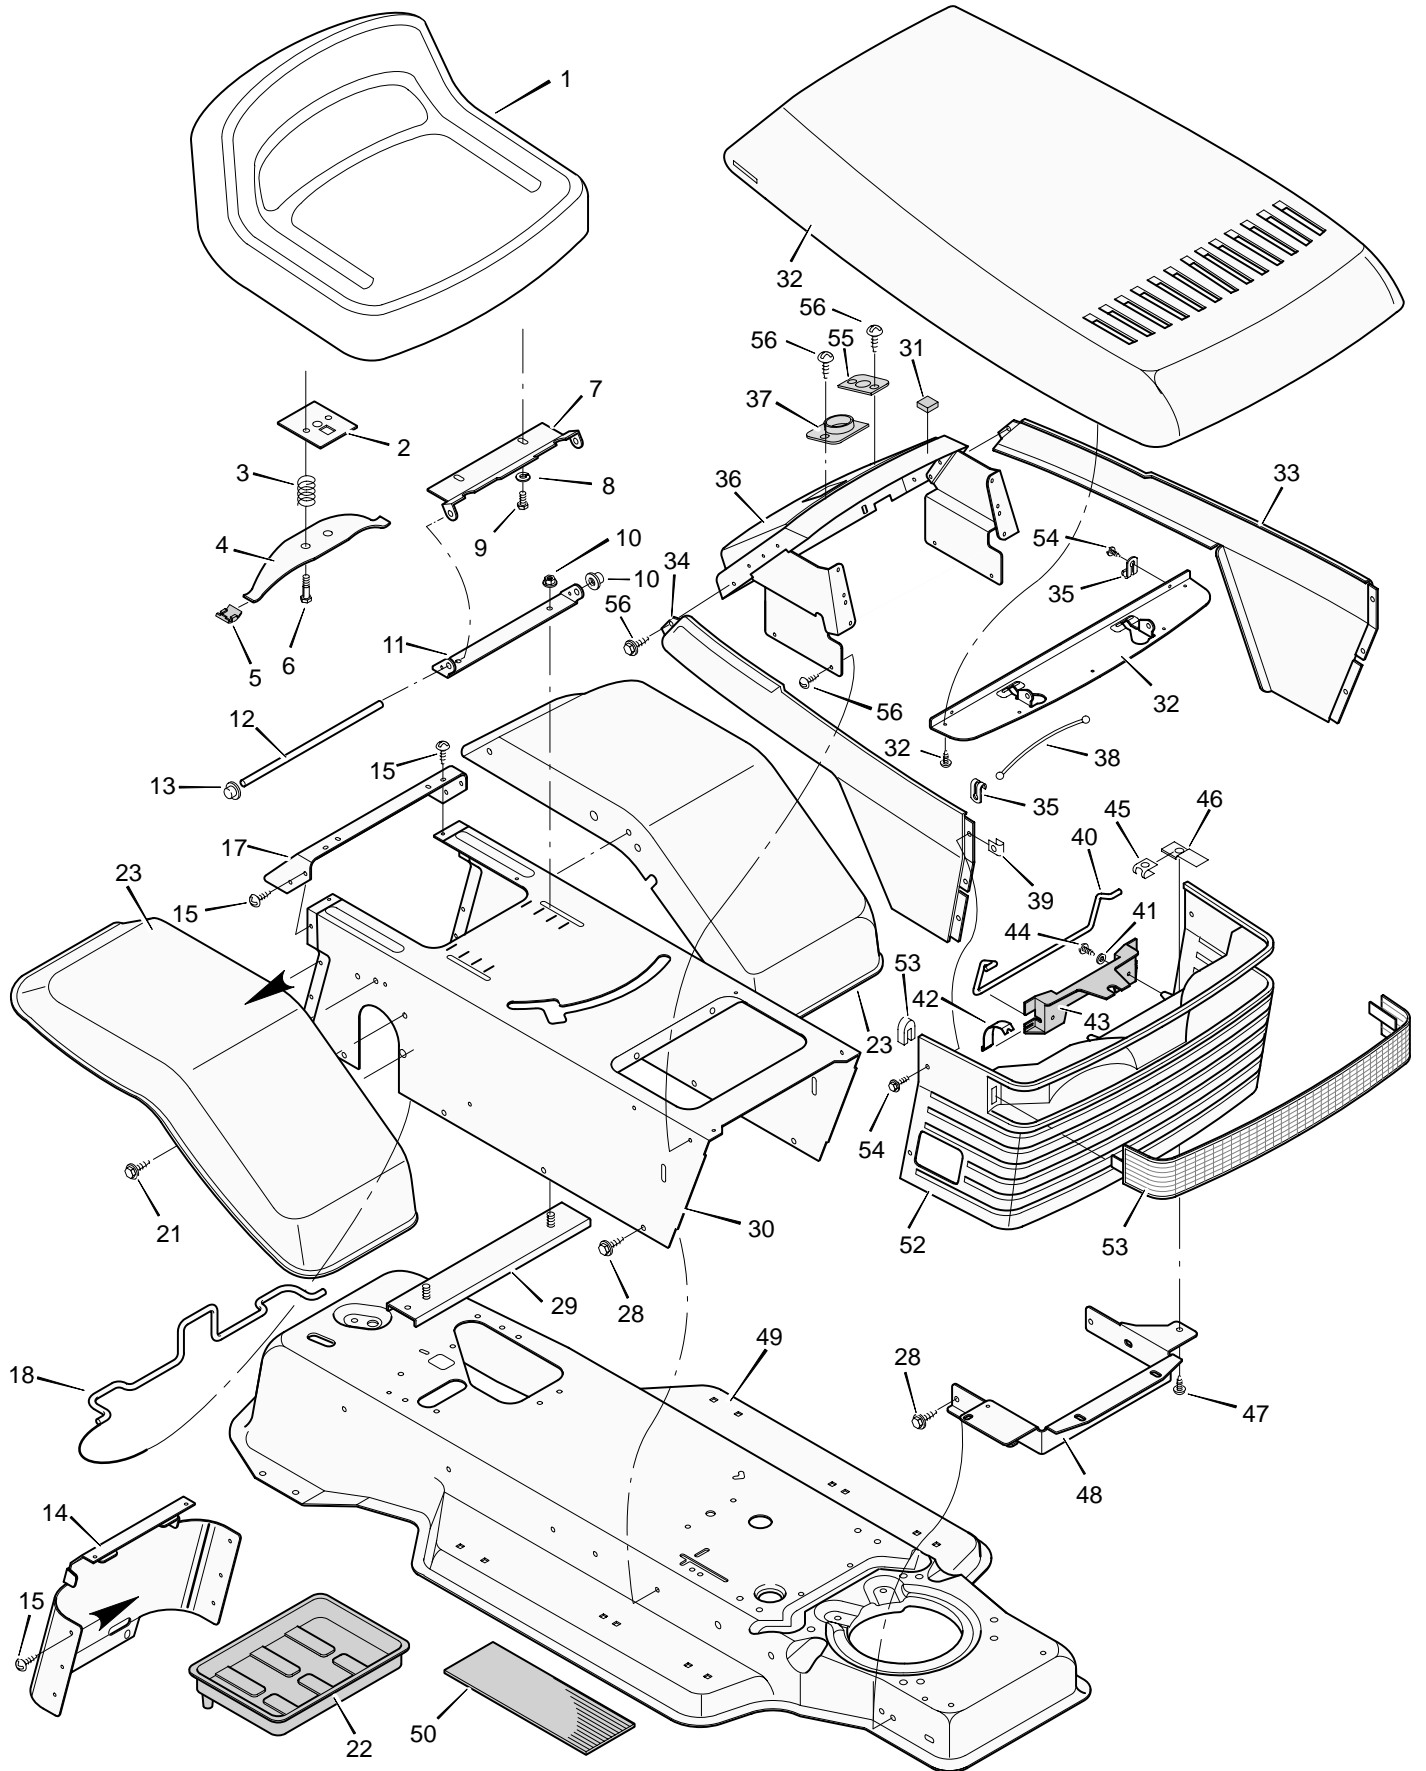

MODEL 38602x70J

REPAIR PARTS CHASSIS & HOOD

MODEL 38602x70J

REPAIR PARTS CHASSIS & HOOD

Key No.	Description	Part No.	Key No.	Description	Part No.
1	Seat	91965	35	Clip, Cable	92013
2	Plate Assembly, Switch	91963	36	Dash Assembly	93174E245
3	Spring, Compression	164x26	37	Bearing, Steering	93135
4	Spring, Seat	91964	38	Cable	92087
5	Glide, Spring	91822	39	U-Fastener	28x59
6	Bolt, Shoulder	9x38	40	Rod, Hinge	91980Z
7	Support, Seat	92334E701	41	Washer	17x38Z
8	Lockwasher	18x16	42	Spring, Hood	91979
9	Bolt, Hex	1x45	43	Bracket, Hood Mount	91978
10	Locknut, Flange	15x88	44	Screw	26x253
11	Bracket, Pivot	91729E701	45	Nut, Speed	28x61
12	Rod, Pivot	91730E701	46	Shield, Heat	92005Z
13	Cap, Push On	28x23	47	Screw	26x252
14	Cap, Console	92443E245	48	Support, Grille	91723E701
15	Screw	26x270	49	Frame Assembly	92815E245
17	Fender, Apron	91724E701	50	Mat	91900
18	Clamp, Battery	92725	52	Grille	92284
21	Screw	26x263	53	Lens *	91850
22	Tray, Battery	91895	54	Screw	26x220
23	Fender	91715E245	55	Bearing	93155
28	Screw	26x249	56	Screw	26x238
29	Channel Assembly	91857E701	—	Instruction Book (English)	F-96891
30	Console Assembly	92727E245	—	Repair Parts Book	F-96892
31	Trim, Edge	21765	—	Decal, Left Hood	44x2157
32	Hood Assembly	92089E245	—	Decal, Right Hood	44x2158
33	Panel, Left	93133E245	—	Decal, Shift Pattern	44x1459
34	Panel, Right	91778E245			

* Included with Key No. 52.