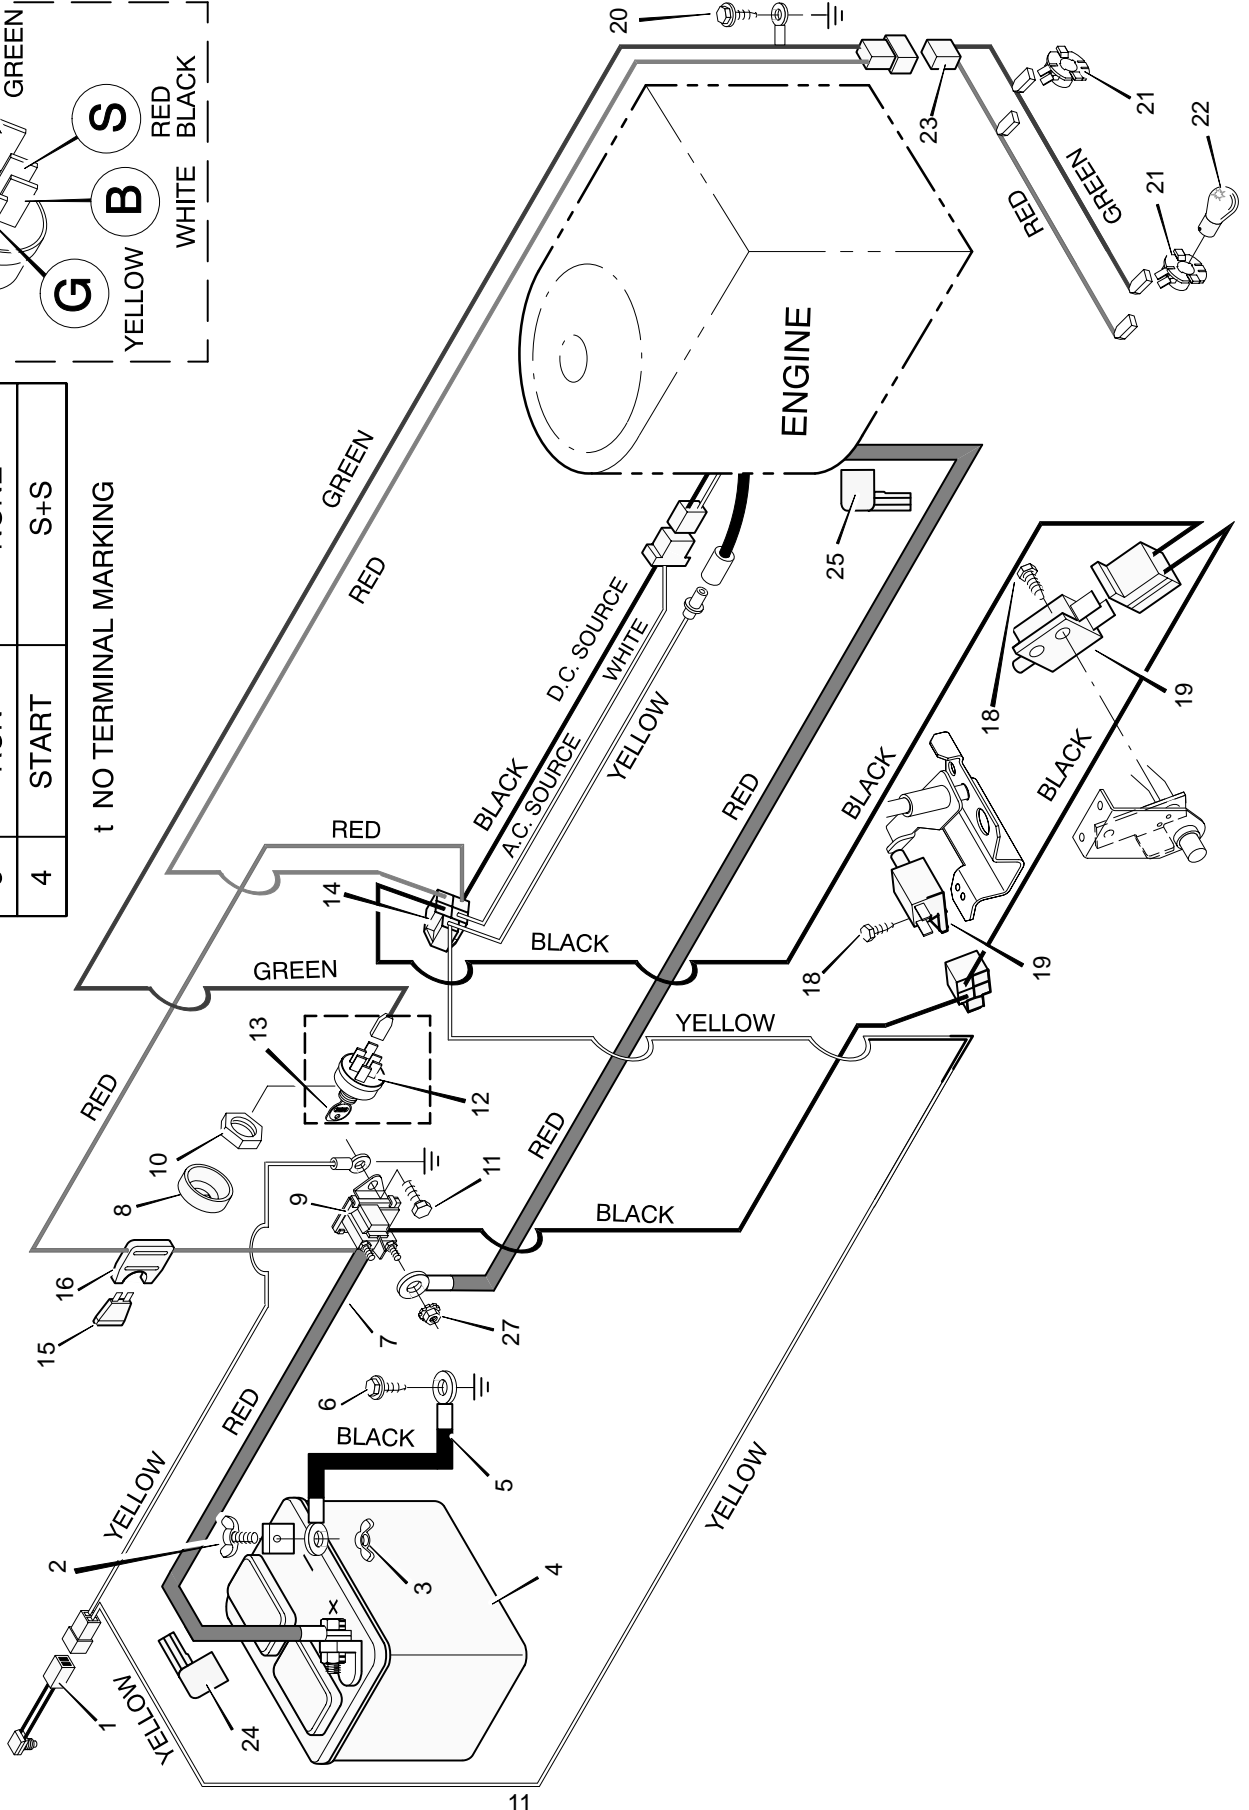

POS.	FUNCTION	CIRCUIT (MAKE)
1	OFF	G+t
2	RUN LIGHTS	B+L
3	RUN	NONE
4	START	S+S

t NO TERMINAL MARKING