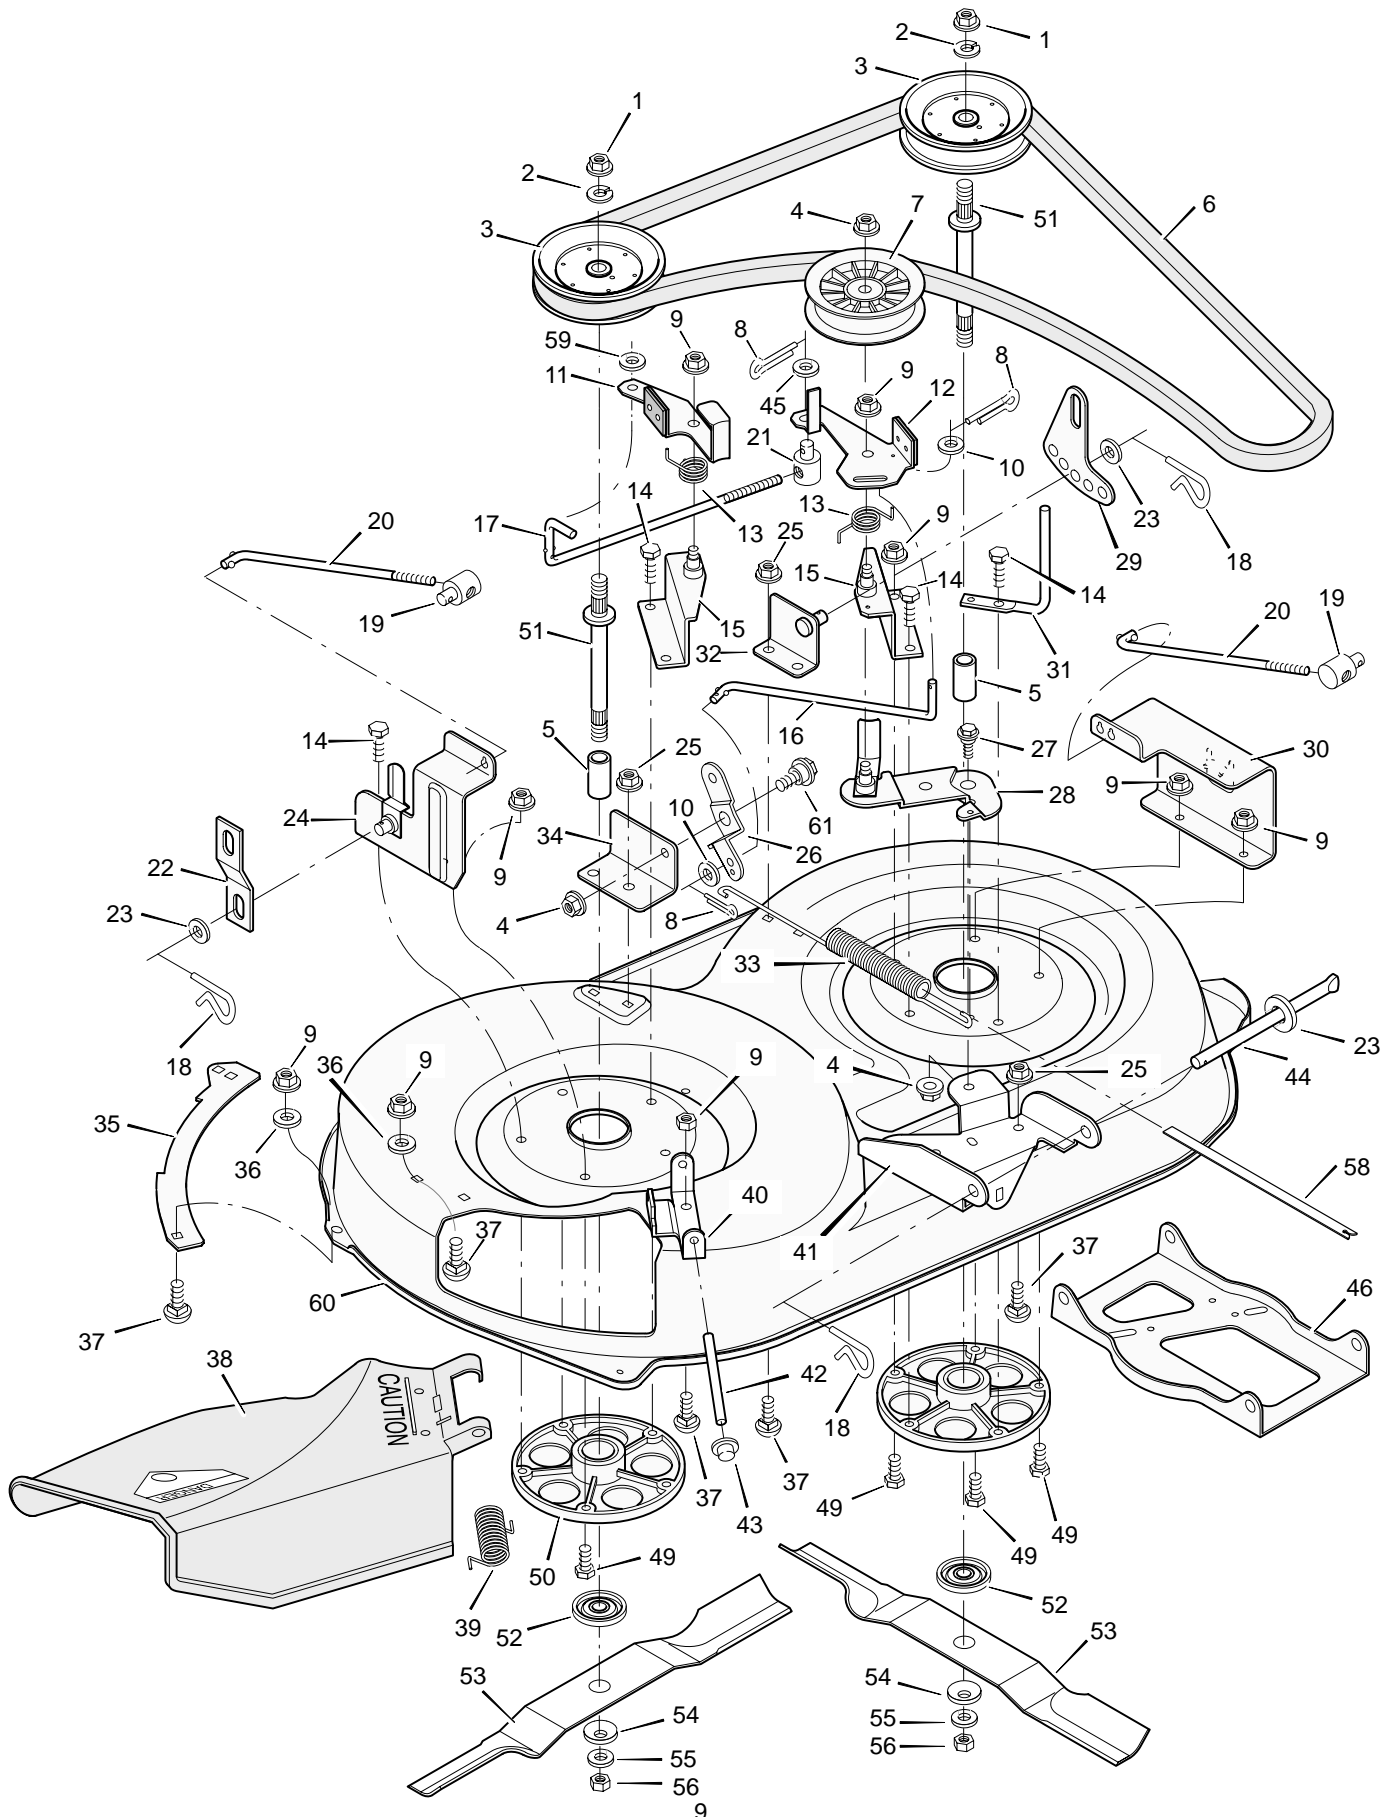

MODEL 38602x70J

REPAIR PARTS MOWER HOUSING

MODEL 38602x70J

REPAIR PARTS MOWER HOUSING

Key No.	Description	Part No.	Key No.	Description	Part No.
1	Nut, Hex	15x100	31	Guide, Belt	91797E701
2	Lockwasher	18x33	32	Bracket Assembly, Left Lifter	91813E701
3	Pulley, Jackshaft	91769	33	Spring, Extension	165x72
4	Locknut, Flange	15x84	34	Bracket, Pivot	91743E701
5	Spacer	91903	35	Plate	91770E701
6	Belt, Blade Drive	37x63	36	Washer	17x57
7	Pulley, Idler	91801	37	Bolt, Carriage	2x53
8	Pin, Cotter	30x20	38	Deflector Assembly, Chute	92465
9	Locknut, Flange	15x88	39	Spring, Torsion	166x4
10	Washer	17x46Z	40	Bracket, Hinge	91765E701
11	Brake Assembly, Right	92186E701	41	Bracket, Front Hanger	91793E701
12	Brake Assembly, Left	92187E701	42	Rod, Deflector	91767Z
13	Spring, Torsion	166x27	43	Cap, Push On	28x23
14	Bolt, Hex	25x7	44	Rod, Hanger	91739Z
15	Bracket Assembly, Brake	92072E701	45	Washer	17x124
16	Rod, Brake	91745Z	46	Hanger, Front	92119E701
17	Rod, Cross Link	92183Z	49	Bolt, Hex	1x84
18	Pin, Hair	31x4	50	Housing, Jackshaft	90905
19	Nut, Adjustable	92131	51	Jackshaft	91922
20	Rod, Adjuster	91748Z	52	Adapter, Blade	92466
21	Nut, Adjustable	21920	53	Blade, 38" (2 required)	92003E701
22	Link, Suspension	92064E701	54	Washer, Belleville	17x166
23	Washer	17x103	55	Washer	17x165
24	Bracket Assembly, Right Lifter	92485E701	56	Nut, Hex	15x100
25	Nut, Flange	15x79	58	Indicator, Plastic	92163
26	Bracket, Pivot	92033E701	59	Washer	17x48
27	Bolt, Shoulder	9x39	60	Housing, Blade (38")	91732E701
28	Arm Assembly, Idler	92032E701	61	Bolt, Shoulder	9x42
29	Plate, Adjuster	91741E701	1-61	Complete Mower Housing Assembly	403228
30	Cover, Pulley	92083E701