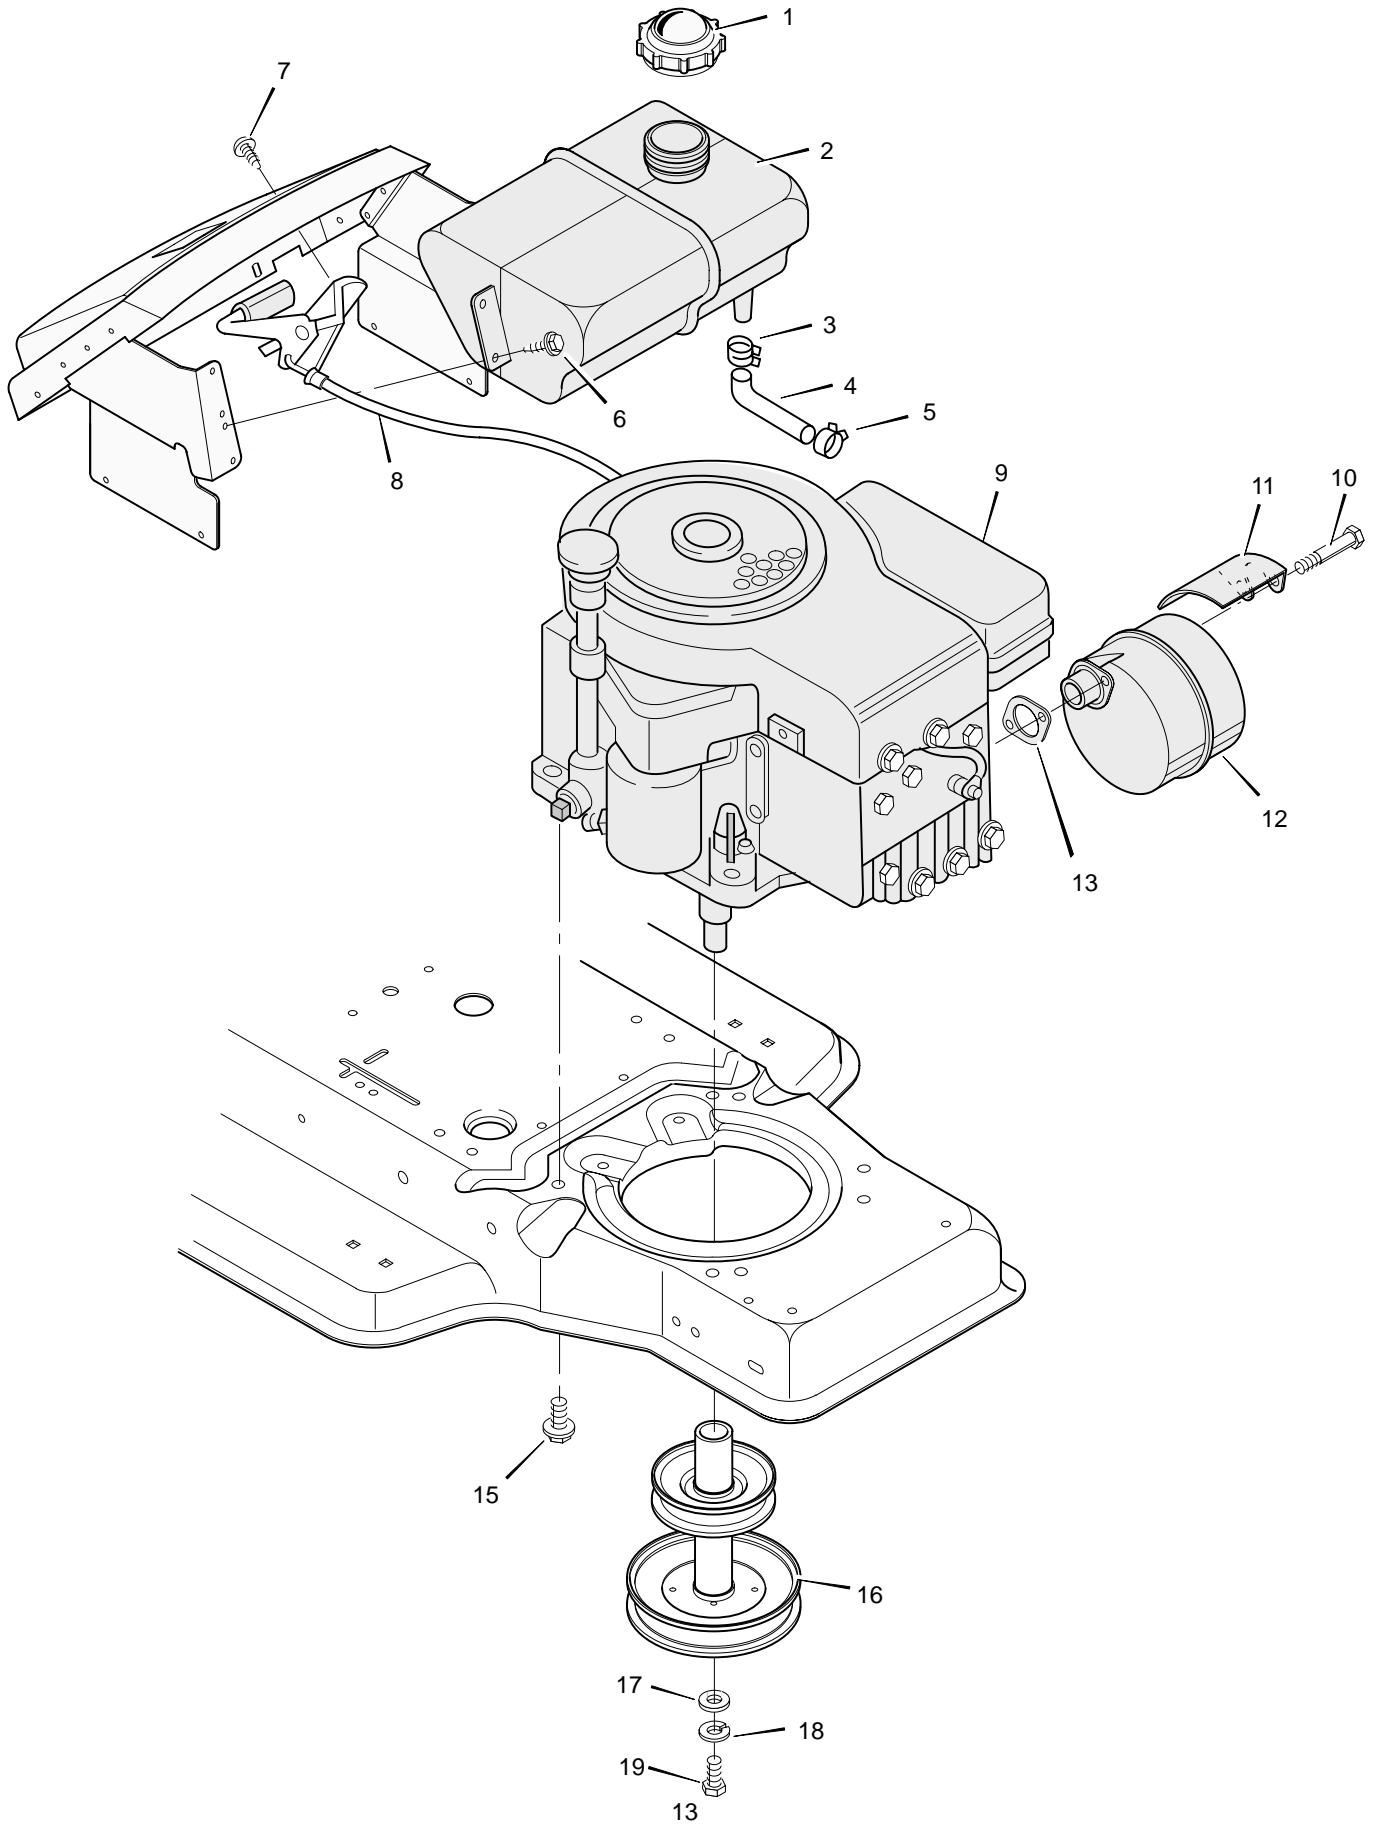

MODEL 38602x70J

REPAIR PARTS ENGINE MOUNT

MODEL 38602x70J

REPAIR PARTS ENGINE MOUNT

Key No.	Description	Part No.
1	Fuel Cap	92317
2	Fuel Tank	91869
3	Hose Clamp	91174
4	Fuel Line	90671
5	Hose Clamp	23713
6	Screw	26x214
7	Screw	26x201
8	Throttle Control	91983
9	Engine*	—
10	Bolt	1x134
11	Shield, Heat	91277
12	Muffler	91271
13	Gasket	91309
15	Bolt, Engine Mount	25x7
16	Pulley, Stack	92318Z
17	Washer	17x170
18	Lockwasher	19x35
19	Bolt, Hex	1x140

*The engine model, type and code numbers are on the engine. All parts to the engine are available from a Briggs & Stratton Authorized Service Center. See "Engines, Gasoline" or "Gasoline Engines" in the yellow pages of the telephone directory.