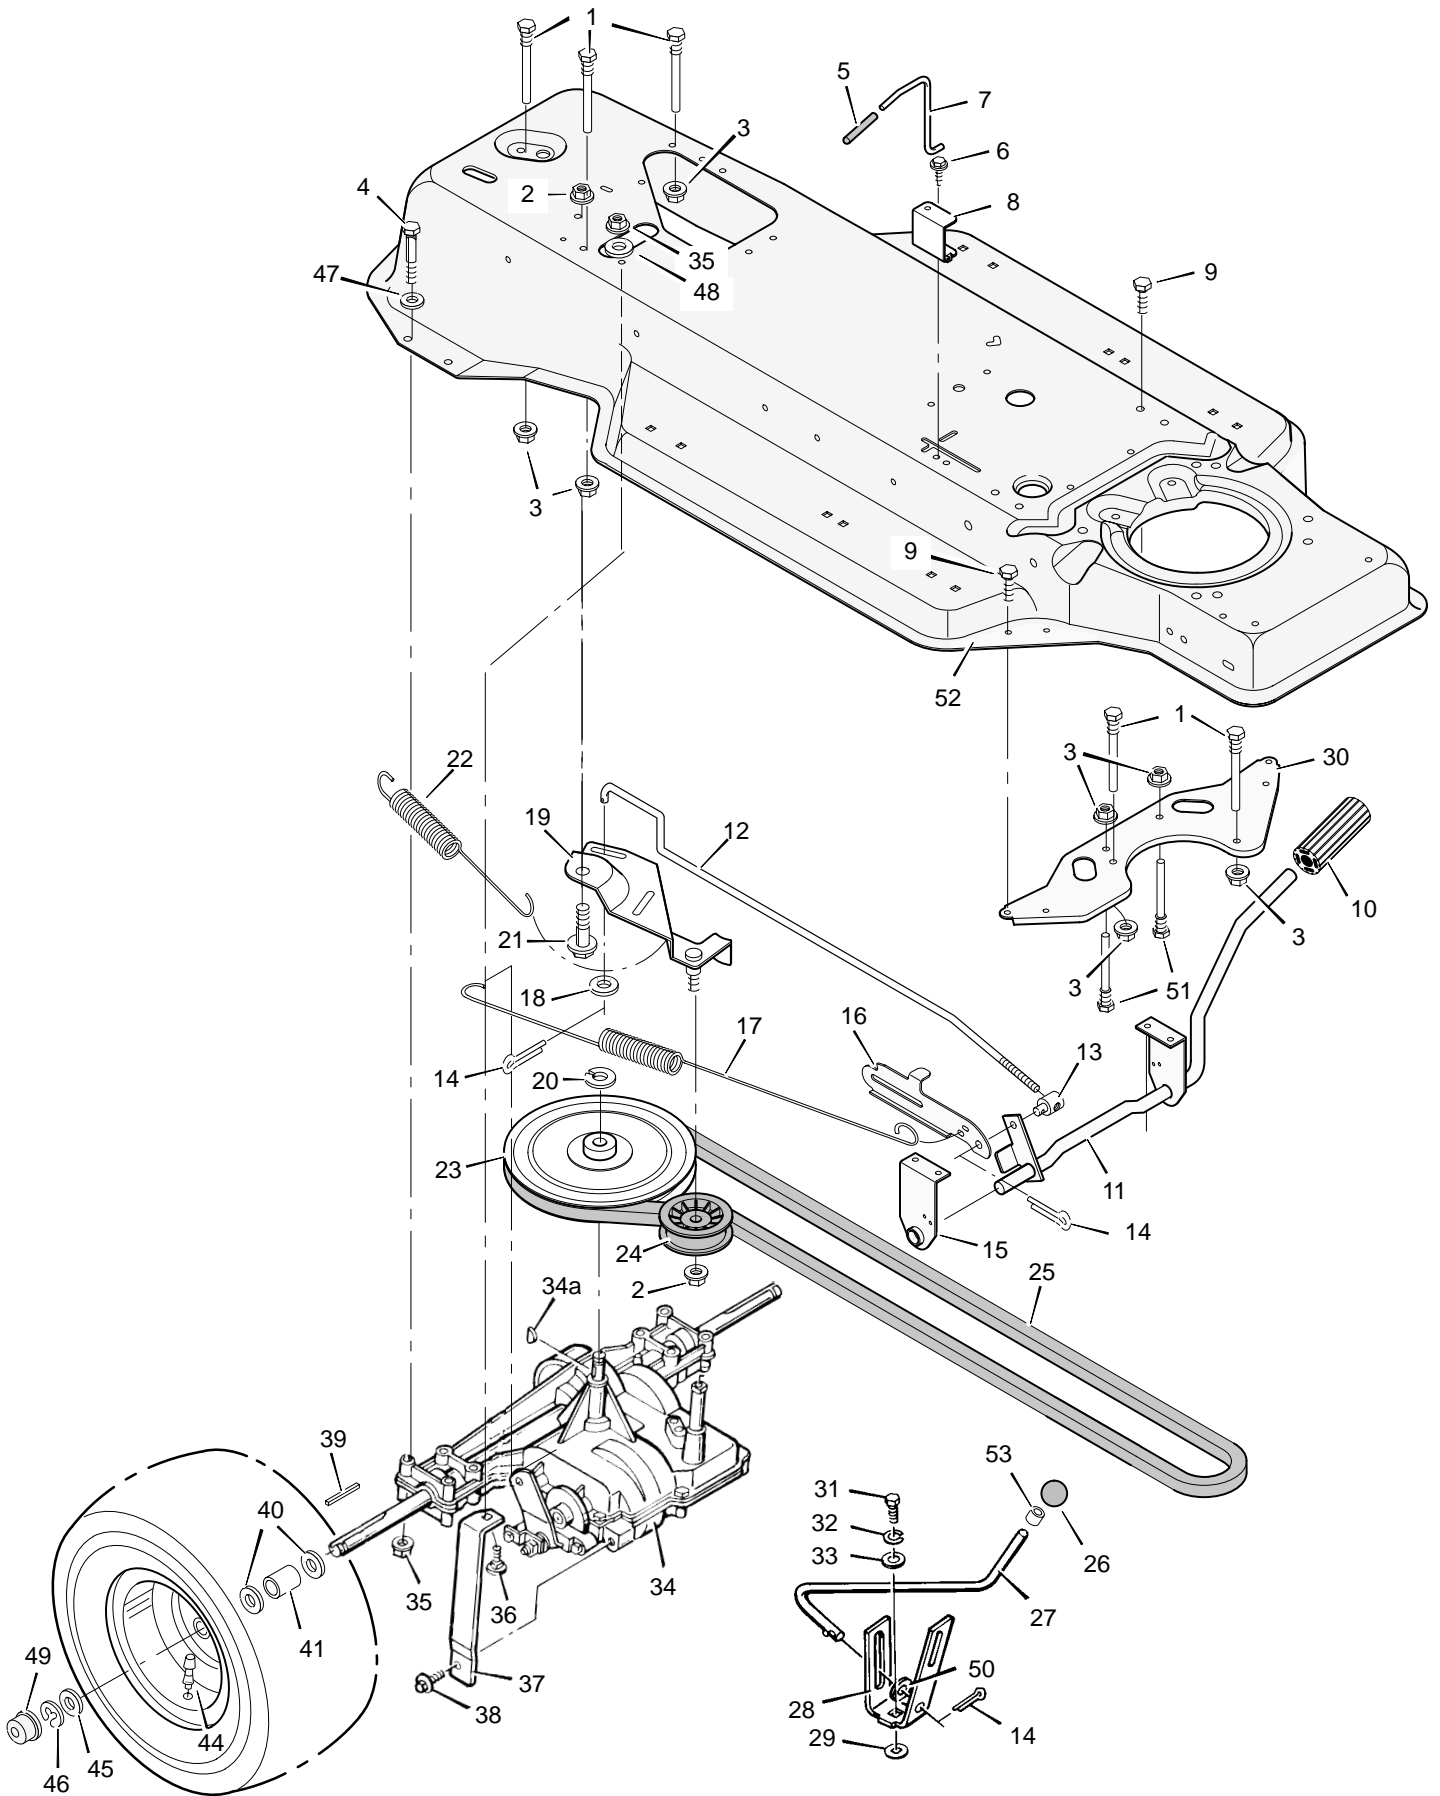

MODEL 38602x70J

REPAIR PARTS MOTION DRIVE

MODEL 38602x70J

REPAIR PARTS MOTION DRIVE

Key No.	Description	Part No.	Key No.	Description	Part No.
1	Guide, Belt	91754Z	29	Washer	17x148
2	Locknut, Flange	15x84	30	Plate, Belt Guide	92694E701
3	Nut, Flange	15x79Z	31	Bolt, Hex	1x145
4	Bolt, Hex	1x124	32	Lockwasher	18x32
5	Grip	92724	33	Washer	17x180
6	Screw	26x214	34	Transaxle – Peerless **	—
7	Rod, Control	91727E701	34a	Woodruff Key No. 9	20697
8	Guide, Bracket	91825E701	35	Nut, Flange	15x88
9	Screw	26x249	36	Bolt, Carriage	2x64
10	Clutch and Brake Pedal	21544	37	Support, Transaxle	91804E701
11	Lever Assembly	91862E701	38	Screw	26x216
12	Rod, Clutch	91808Z	39	Key, Square	21553
13	Nut, Adjustable	21920	40	Washer	17x160
14	Pin, Cotter	30x20	41	Spacer, Transaxle	87x100Z
15	Bracket, Support	91713E701	42	Tire*	91914
16	Latch, Park Brake	91712Z	—	Tube	407049
17	Spring, Brake Extension	165x82	43	Wheel & Tire Assembly	92289–601
18	Washer	17x47Z	44	Stem, Valve	24373
19	Bracket Assembly, Idler	92737Z	45	Washer	17x115
20	Ring, Retainer	11x7	46	E–Ring	11x3
21	Bolt, Shoulder	9x39	47	Washer	17x146Z
22	Spring, Drive Extension	165x76	48	Washer	17x45
23	Pulley, Motion Drive	91807	49	Hub Cap (Optional)	24582
24	Pulley, Backside Idler	91179	50	Washer	17x102
25	Belt, Motion Drive	37x61	51	Guide, Belt	20619
26	Knob, Shift Lever	91995	52	Frame Assembly	92515F200
27	Lever, Shift	91805Z	53	Ring, Tolerance	92008
28	Yoke, Shift	91806Z			

* When you order a tire, make sure to give the brand name of the tire so that the tread pattern on the tire will match.

** For information on Replacement Parts see the Central Parts Distributor in your area.