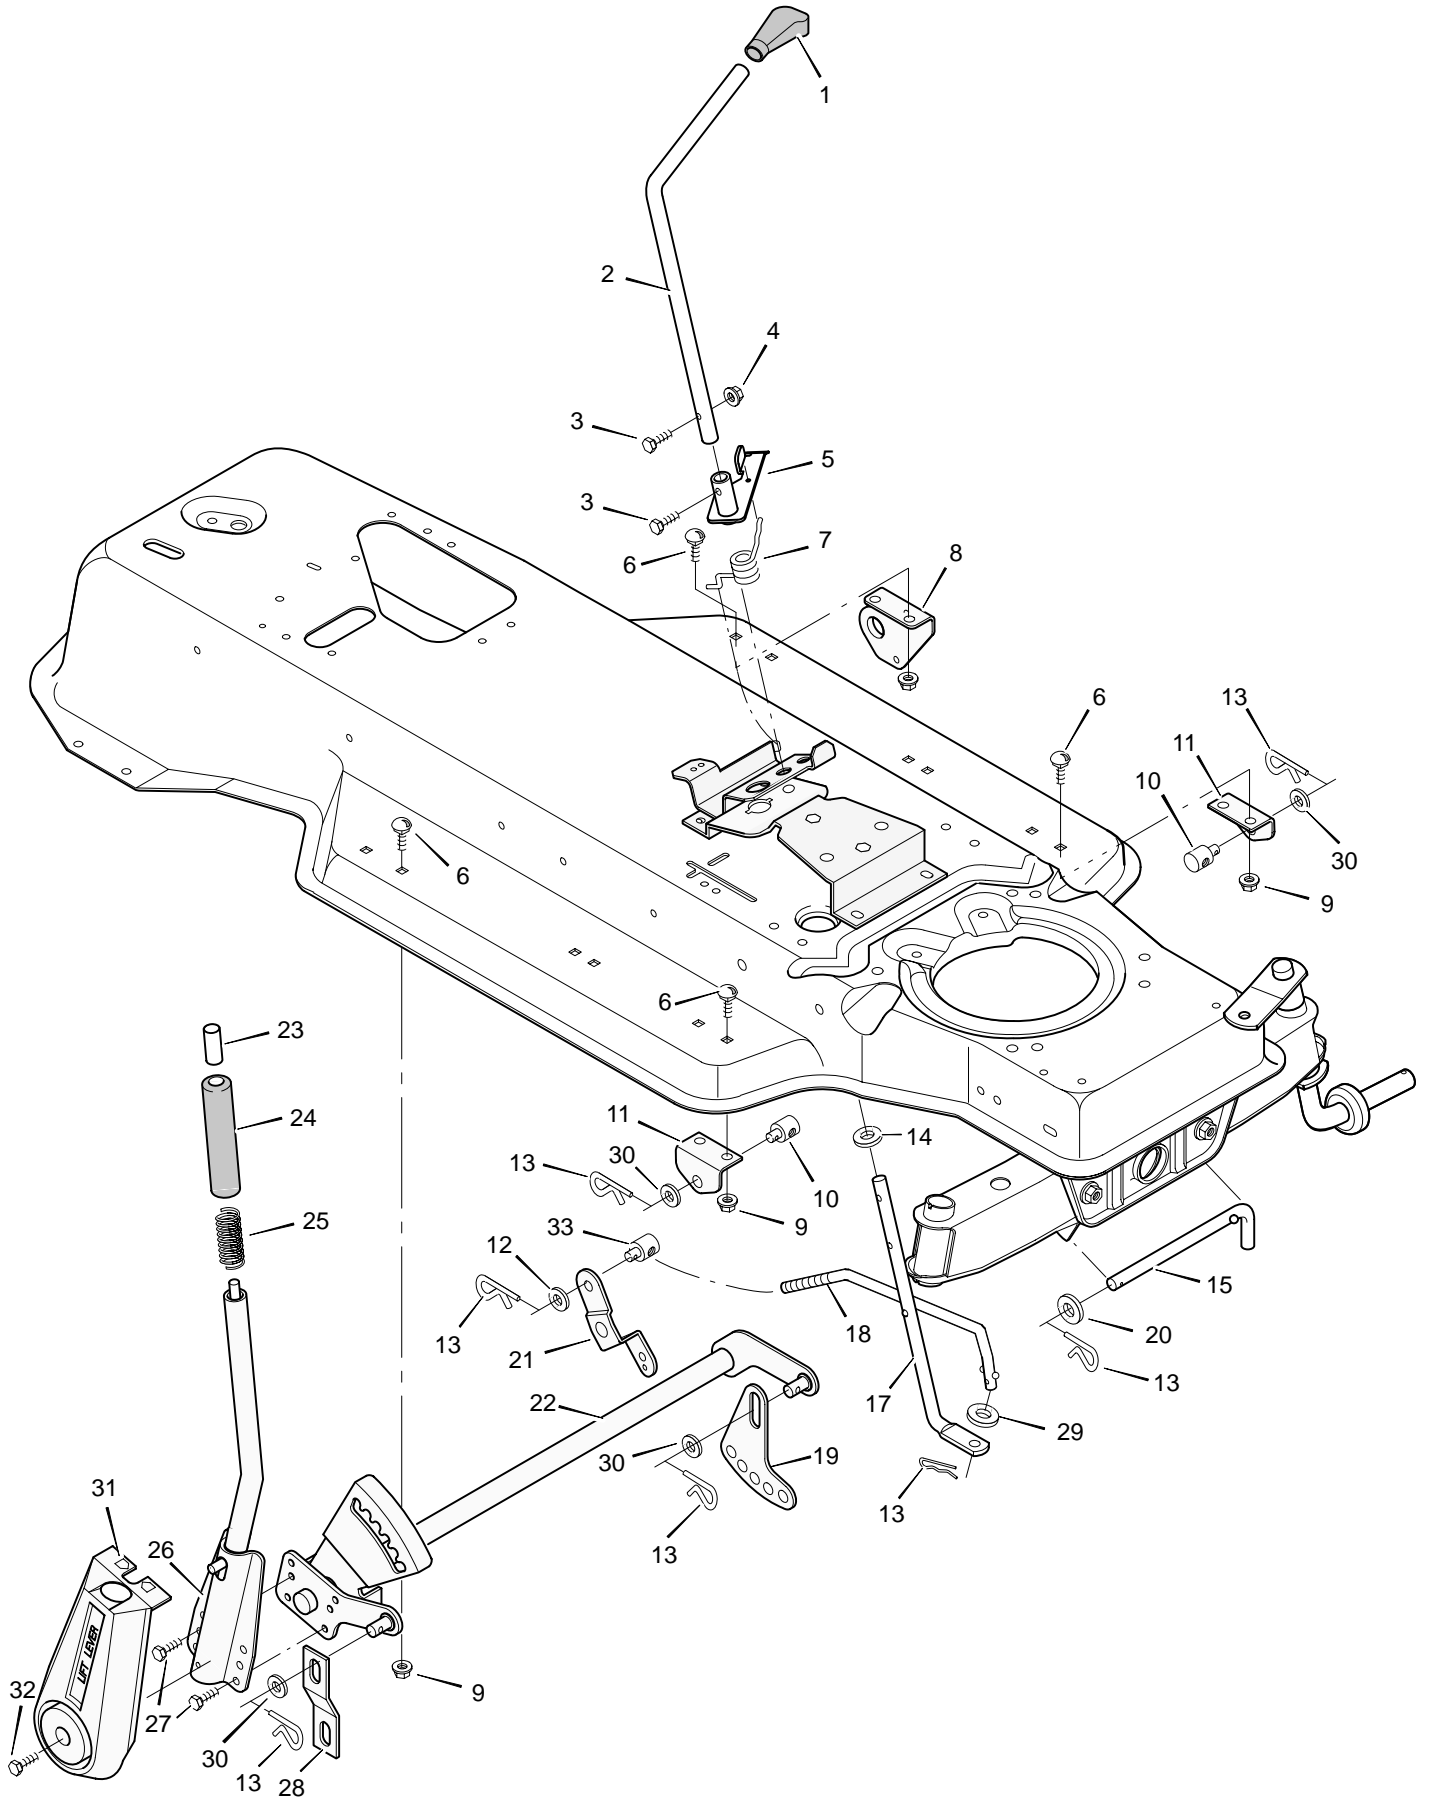

MODEL 38602x70J

REPAIR PARTS STEERING

Key No.	Description	Part No.
1	Wheel, Steering	92078
2	Nut, Hex	15x118
3	Bolt, Hex	1x66
4	Post, Steering	91714Z
5	Bolt, Hex	1x74
6	Screw	26x249
7	Bracket, Sector	91716E701
8	Gear, Pinion	92715
9	Bearing	92716
10	Bolt, Hex	1x84
11	Locknut, Flange	15x87
12	Spacer	92564
13	Gear, Sector	92316
14	Bracket, Sector	91708E701
15	Kit, Steering Gear	402075
16	Bolt, Hex	1x146
17	Support, Rear Axle	92529E701
18	Rod, Tie	90038E701
19	Pin, Cotter	30x49
20	Bearing	92527
21	Washer	17x57
22	Pin, Cotter	30x20
23	Washer	17x113
24	Spindle Assembly, Right	91828E701
25	Spindle Assembly, Axle & Left	92519E701
26	Support, Front Axle	92528E701
27	Tire*	91912
—	Tube	407047
28	Stem, Valve	24373
29	Bearing, Wheel	91334
30	Washer	17x115
31	Wheel & Tire Assembly	92287-601
32	Bearing	92097
33	Locknut, Flange	15x113
34	Link, Drag	91749E701
36	Spacer, Pinion Gear	92280
38	Hub Cap (Optional)	24582

* When you order a tire, make sure to give the brand name of the tire so that the tread pattern on the tire will match.

MODEL 38602x70J

REPAIR PARTS MOWER HOUSING SUSPENSION