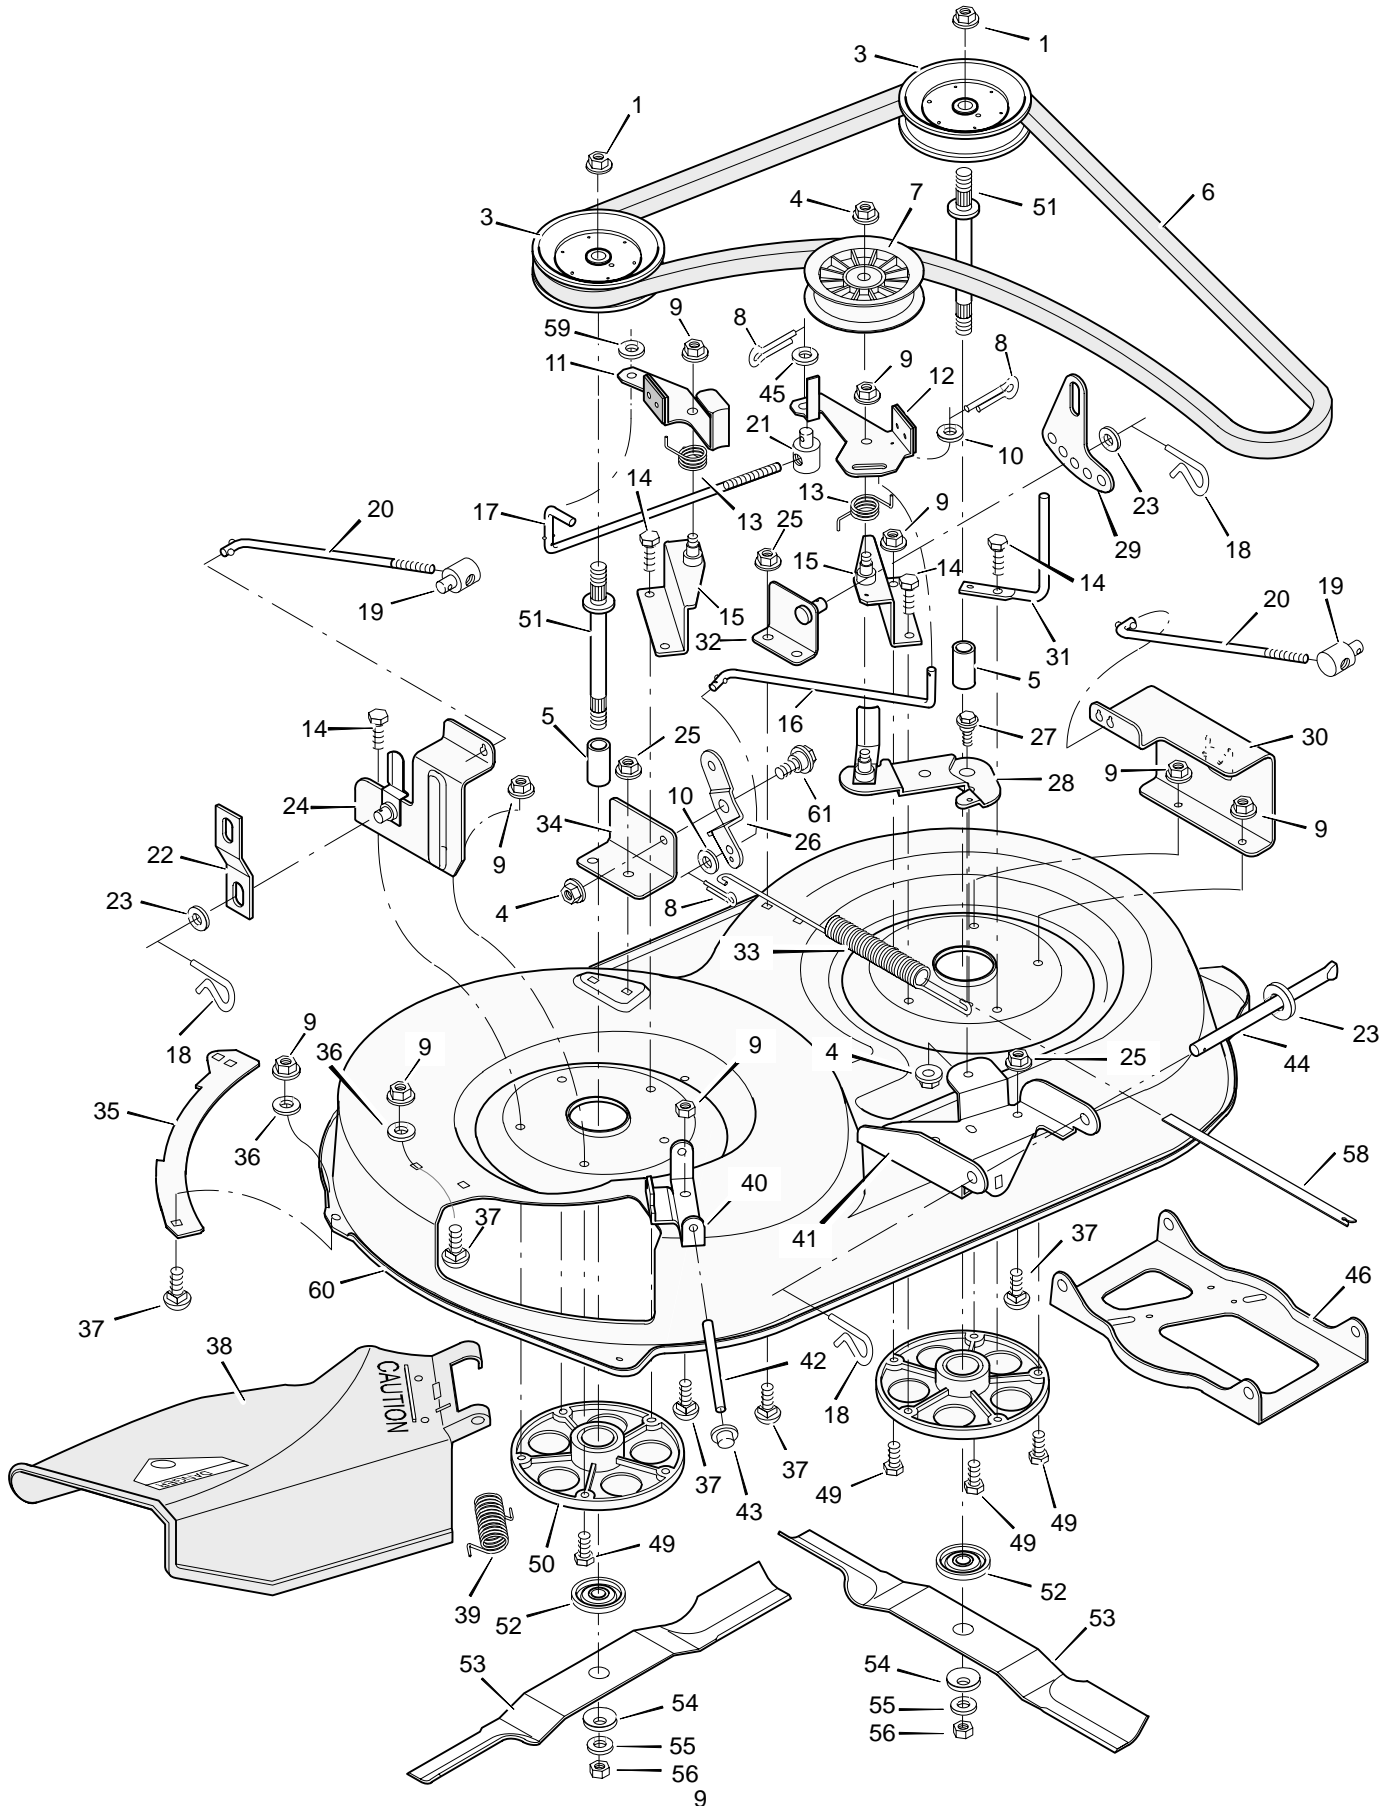

MODEL 38602x66F

REPAIR PARTS MOWER HOUSING

MODEL 38602x66F

REPAIR PARTS MOWER HOUSING

Key No.	Description	Part No.	Key No.	Description	Part No.
1	Nut, Hex	15x121	31	Guide, Belt	91797E701
3	Pulley, Jackshaft	92852	32	Bracket Assembly, Left Lifter	91813E701
4	Locknut, Flange	15x84	33	Spring, Extension	165x72
5	Spacer	92850	34	Bracket, Pivot	91743E701
6	Belt, Blade Drive	37x63	35	Plate	91770E701
7	Pulley, Idler	91801	36	Washer	17x57
8	Pin, Cotter	30x20	37	Bolt, Carriage	2x53
9	Locknut, Flange	15x88	38	Deflector Assembly, Chute	92465
10	Washer	17x46Z	39	Spring, Torsion	166x4
11	Brake Assembly, Right	92186E701	40	Bracket, Hinge	91765E701
12	Brake Assembly, Left	92187E701	41	Bracket, Front Hanger	91793E701
13	Spring, Torsion	166x27	42	Rod, Deflector	91767Z
14	Bolt, Hex	25x7	43	Cap, Push On	28x23
15	Bracket Assembly, Brake	92072E701	44	Rod, Hanger	91739Z
16	Rod, Brake	91745Z	45	Washer	17x124
17	Rod, Cross Link	92183Z	46	Hanger, Front	92119E701
18	Pin, Hair	31x4	49	Bolt, Hex	1x84
19	Nut, Adjustable	92131	50	Housing, Jackshaft	90905
20	Rod, Adjuster	91748Z	51	Jackshaft	92849
21	Nut, Adjustable	21920	52	Adapter, Blade	92466
22	Link, Suspension	92064E701	53	Blade, 38" (2 required)	92003E701
23	Washer	17x103	54	Washer, Belleville	17x166
24	Bracket Assembly, Right Lifter	92485E701	55	Washer	17x165
25	Nut, Flange	15x79	56	Nut, Hex	15x100
26	Bracket, Pivot	92033E701	58	Indicator, Plastic	92163
27	Bolt, Shoulder	9x39	59	Washer	17x48
28	Arm Assembly, Idler	92032E701	60	Housing, Blade (38")	91732E701
29	Plate, Adjuster	91741E701	61	Bolt, Shoulder	9x42
30	Cover, Pulley	92083E701	1-61	Complete Mower Housing Assembly	403228