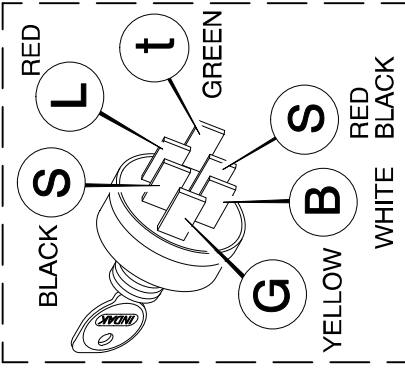

MODEL 38602x66F

REPAIR PARTS ELECTRICAL SYSTEM