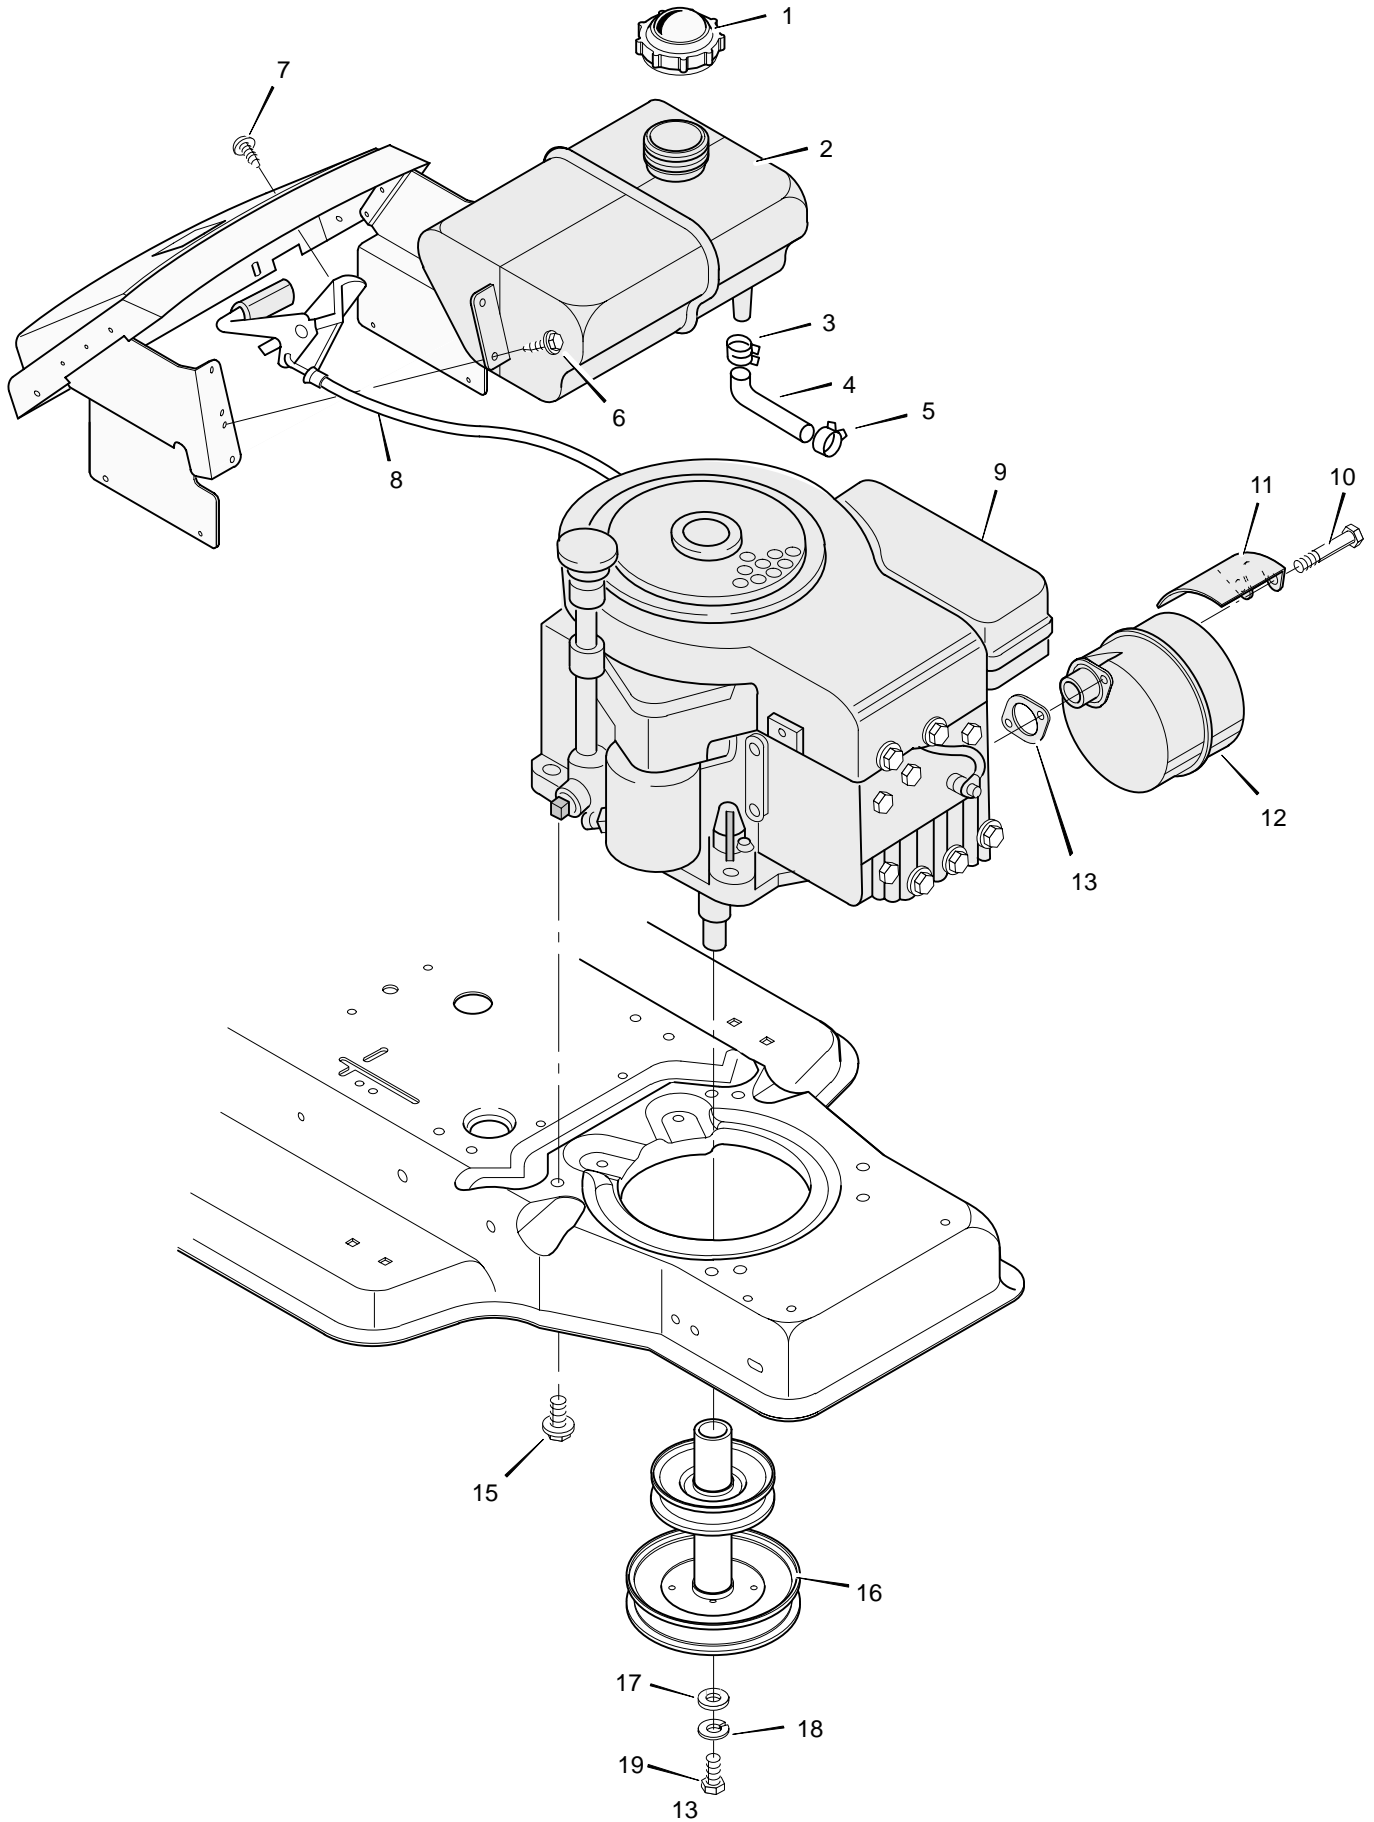

Key No.	Description	Part No.
1	Grip	92698
2	Control, Blade Rotation	91781Z
3	Bolt, Hex	25x3
4	Locknut, Hex	15x67
5	Lever Assembly, Switch	91917E701
6	Bolt, Carriage	2x53
7	Spring, Torsion	166x32
8	Bracket, Rear Hanger	92066E701
9	Nut, Flange	15x79
10	Nut, Adjusting	92131
11	Bracket, Adjuster Rod	92133E701
12	Washer	17x124
13	Pin, Hair	31x4
14	Washer	17x122
15	Pin, Pull	90827Z
17	Lever, Lower Blade Control	91787E701
18	Rod, Blade Control	91795Z
19	Plate, Adjuster	91741E701
20	Washer	17x103
21	Bracket, Pivot	92033E701
22	Lifter Assembly	92065E701
23	Button, Push	92572
24	Grip	92783
25	Spring, Compression	164x21
26	Handle Assembly	91823E701
27	Screw	26x49
28	Link, Suspension	92064E701
29	Washer	17x47Z
30	Washer	17x91Z
31	Cover, Lift Lever (Optional)	92157
32	Screw	26x263
33	Nut, Adjusting	21920

MODEL 38602x66F

REPAIR PARTS ELECTRICAL SYSTEM

POS.	FUNCTION	CIRCUIT (MAKE)
1	OFF	G+t
2	RUN LIGHTS	B+L
3	RUN	NONE
4	START	S+S

t NO TERMINAL MARKING

Key No.	Description	Part No.
1	Switch, Seat Sensor	91031
2	Bolt	6x99
3	Wingnut	14x79
4	Battery	91414
—	Acid, Battery (Electrolyte)	55702
5	Cable, Battery Ground	24x9
6	Screw	26x249
7	Cable, Red Battery	24x29
8	Cap, Ignition	91488
9	Solenoid	24285
10	Nut	91489
11	Screw	26x214
12	Switch, Ignition	92377
13	Key, Ignition	20729
14	Harness, Chassis Wire	250x50
15	Fuse	54212
16	Holder, Fuse	407078
18	Screw	26x233
19	Switch, Clutch	24273
20	Screw	25x2
21	Socket, Light	92372
22	Bulb, Light	90084
23	Harness, Light Wire	250x40
24	Cover, Terminal	54148
25	Cover, (Optional)	24196
27	Locknut	15x116

MODEL 38602x66F

REPAIR PARTS ENGINE MOUNT

MODEL 38602x66F

REPAIR PARTS ENGINE MOUNT

Key No.	Description	Part No.
1	Fuel Cap	92317
2	Fuel Tank	91869
3	Hose Clamp	91174
4	Fuel Line	90671
5	Hose Clamp	23713
6	Screw	26x214
7	Screw	26x201
8	Throttle Control	91983
9	Engine*	—
10	Bolt	1x134
11	Shield, Heat	91277
12	Muffler	91271
13	Gasket	91309
15	Bolt, Engine Mount	25x7
16	Pulley, Stack	92318Z
17	Washer	17x170
18	Lockwasher	19x35
19	Bolt, Hex	1x140