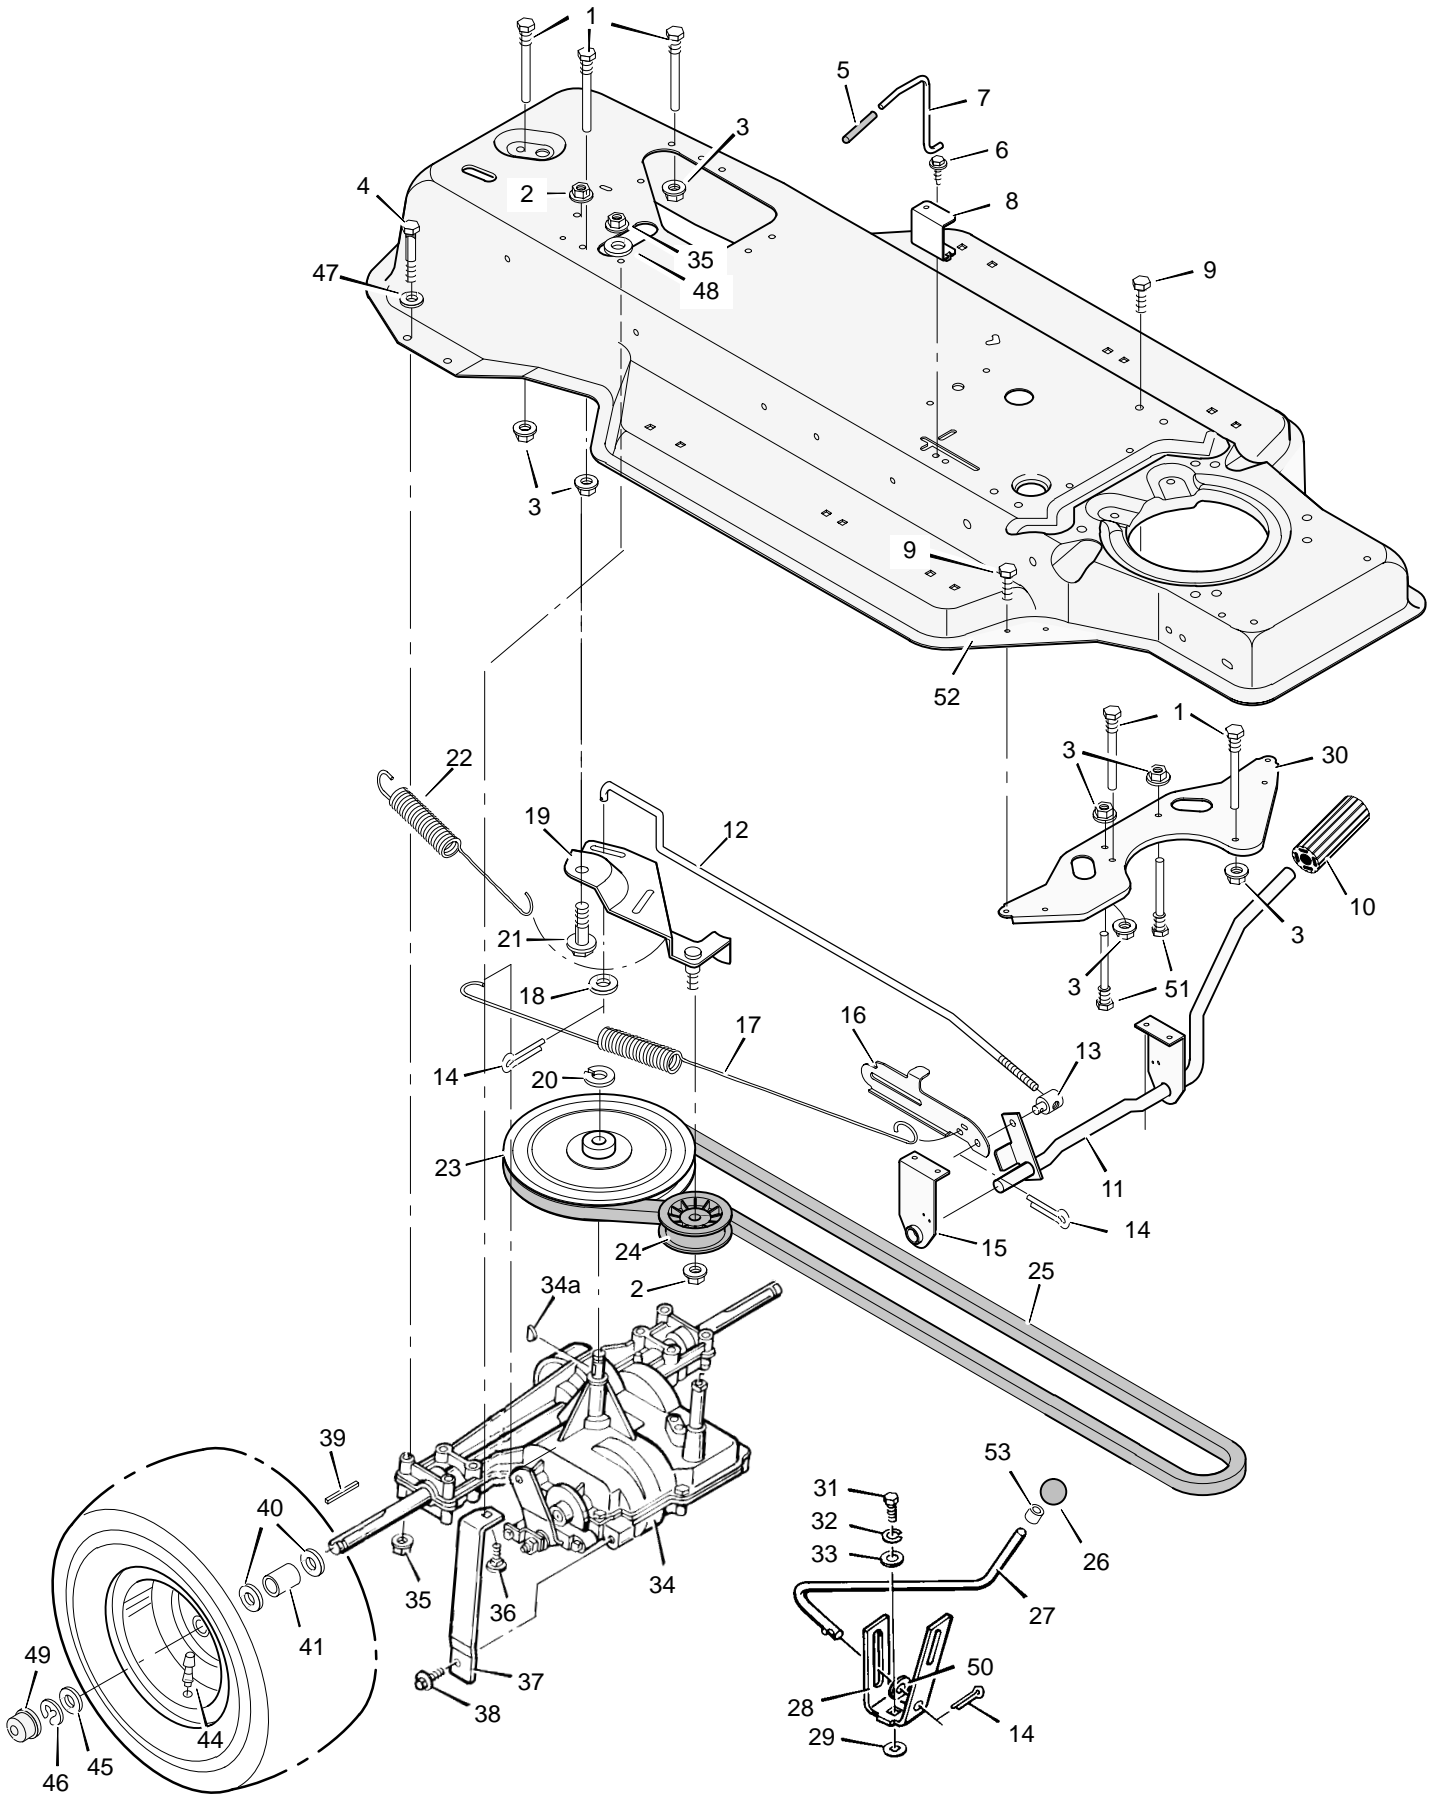

MODEL 38602x66F

REPAIR PARTS MOTION DRIVE

MODEL 38602x66F

REPAIR PARTS MOTION DRIVE

Key No.	Description	Part No.	Key No.	Description	Part No.
1	Guide, Belt	91754Z	29	Washer	17x148
2	Locknut, Flange	15x84	30	Plate, Belt Guide	92694E701
3	Nut, Flange	15x79Z	31	Bolt, Hex	1x145
4	Bolt, Hex	1x124	32	Lockwasher	18x32
5	Grip	92724	33	Washer	17x180
6	Screw	26x214	34	Transaxle – Peerless **	—
7	Rod, Control	91727E701	34a	Woodruff Key No. 9	20697
8	Guide, Bracket	91825E701	35	Nut, Flange	15x88
9	Screw	26x249	36	Bolt, Carriage	2x64
10	Clutch and Brake Pedal	21544	37	Support, Transaxle	91804E701
11	Lever Assembly	91862E701	38	Screw	26x216
12	Rod, Clutch	91808Z	39	Key, Square	21553
13	Nut, Adjustable	21920	40	Washer	17x160
14	Pin, Cotter	30x20	41	Spacer, Transaxle	87x100Z
15	Bracket, Support	91713E701	42	Tire*	91914
16	Latch, Park Brake	91712Z	—	Tube	407049
17	Spring, Brake Extension	165x82	43	Wheel & Tire Assembly	92289–601
18	Washer	17x47Z	44	Stem, Valve	24373
19	Bracket Assembly, Idler	92737Z	45	Washer	17x115
20	Ring, Retainer	11x7	46	E–Ring	11x3
21	Bolt, Shoulder	9x39	47	Washer	17x146Z
22	Spring, Drive Extension	165x76	48	Washer	17x45
23	Pulley, Motion Drive	91807	49	Hub Cap (Optional)	24582
24	Pulley, Backside Idler	91179	50	Washer	17x102
25	Belt, Motion Drive	37x61	51	Guide, Belt	20619
26	Knob, Shift Lever	91995	52	Frame Assembly	92815E701
27	Lever, Shift	91805Z	53	Ring, Tolerance	92008
28	Yoke, Shift	91806Z			

* When you order a tire, make sure to give the brand name of the tire so that the tread pattern on the tire will match.

** For information on Replacement Parts see the Central Parts Distributor in your area.