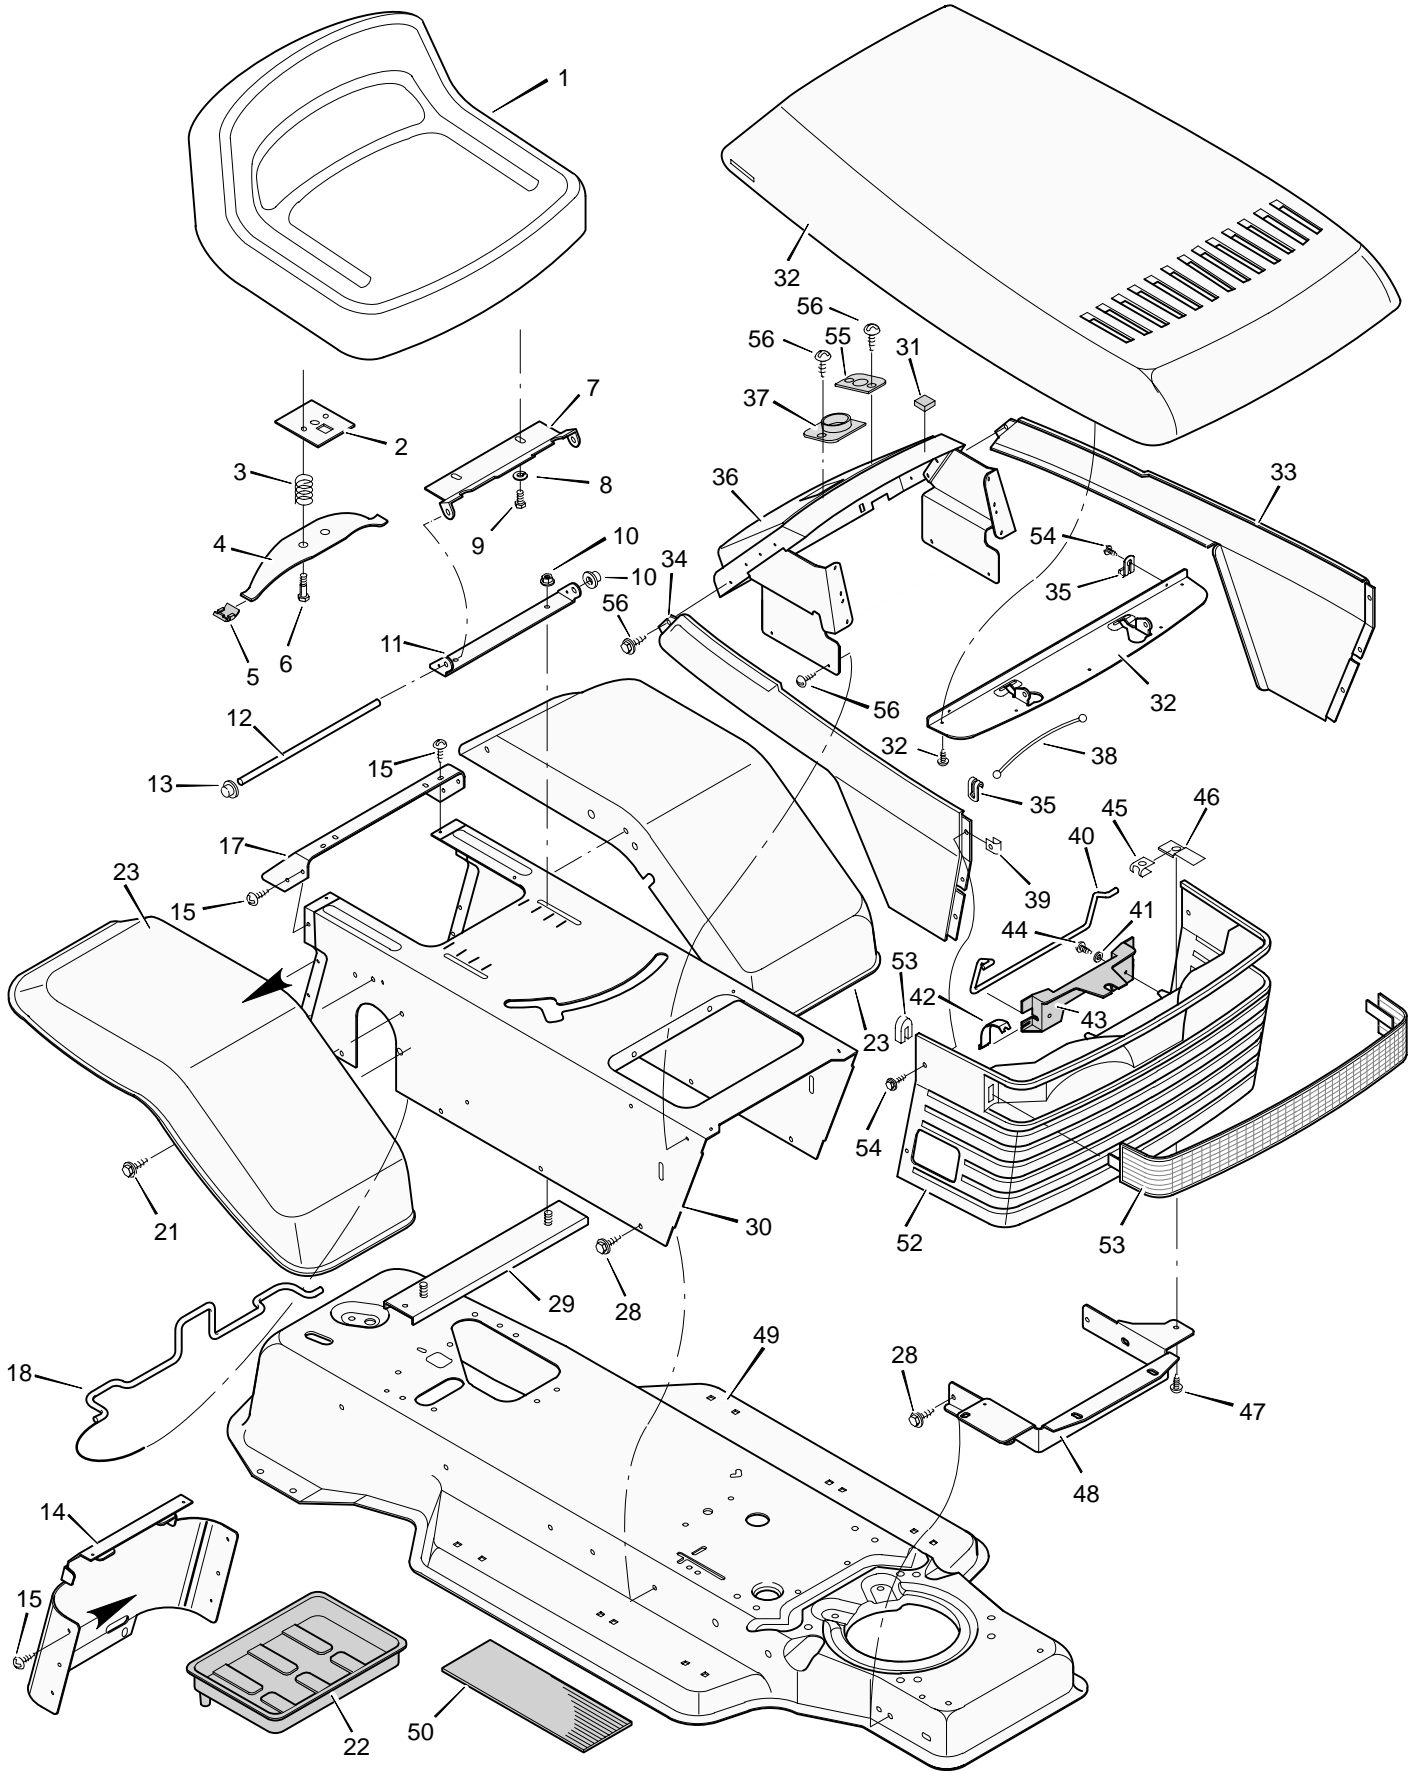

MODEL 38602x66F

REPAIR PARTS CHASSIS & HOOD

MODEL 38602x66F

REPAIR PARTS CHASSIS & HOOD

Key No.	Description	Part No.	Key No.	Description	Part No.
1	Seat	92387	36	Dash Assembly	93174E701
2	Plate Assembly, Switch	91963	37	Bearing, Steering	93135
3	Spring, Compression	164x26	38	Cable	92087
4	Spring, Seat	91964	39	U-Fastener	28x59
5	Glide, Spring	91822	40	Rod, Hinge	91980Z
6	Bolt, Shoulder	9x38	41	Washer	17x38Z
7	Support, Seat	92334E701	42	Spring, Hood	91979
8	Lockwasher	18x16	43	Bracket, Hood Mount	91978
9	Bolt, Hex	1x45	44	Screw	26x253
10	Locknut, Flange	15x88	45	Nut, Speed	28x61
11	Bracket, Pivot	91729E701	46	Shield, Heat	92005Z
12	Rod, Pivot	91730E701	47	Screw	26x252
13	Cap, Push On	28x23	48	Support, Grille	91723E701
14	Cap, Console	92443E701	49	Frame Assembly	92815E701
15	Screw	26x270	50	Mat	91901
17	Fender, Apron	91724E701	52	Grille	92284E245
18	Clamp, Battery	92725	53	Lens *	91850
21	Screw	26x263	54	Screw	26x220
22	Tray, Battery	91895	55	Bearing	93155
23	Fender	91715E245	56	Screw	26x238
28	Screw	26x249	—	Instruction Book (English)	F-96876
29	Channel Assembly	91857E701	—	Repair Parts Book	F-96877
30	Console Assembly	92727E701	—	Decal, Left Hood	44x4293
31	Trim, Edge	21765	—	Decal, Right Hood	44x4294
32	Hood Assembly	92089E245	—	Decal, Left Console	44x1487
33	Panel, Left	93133E701	—	Decal, Right Console	44x5452
34	Panel, Right	91778E701	—	Decal, Shift Pattern	44x1459
35	Clip, Cable	92013			