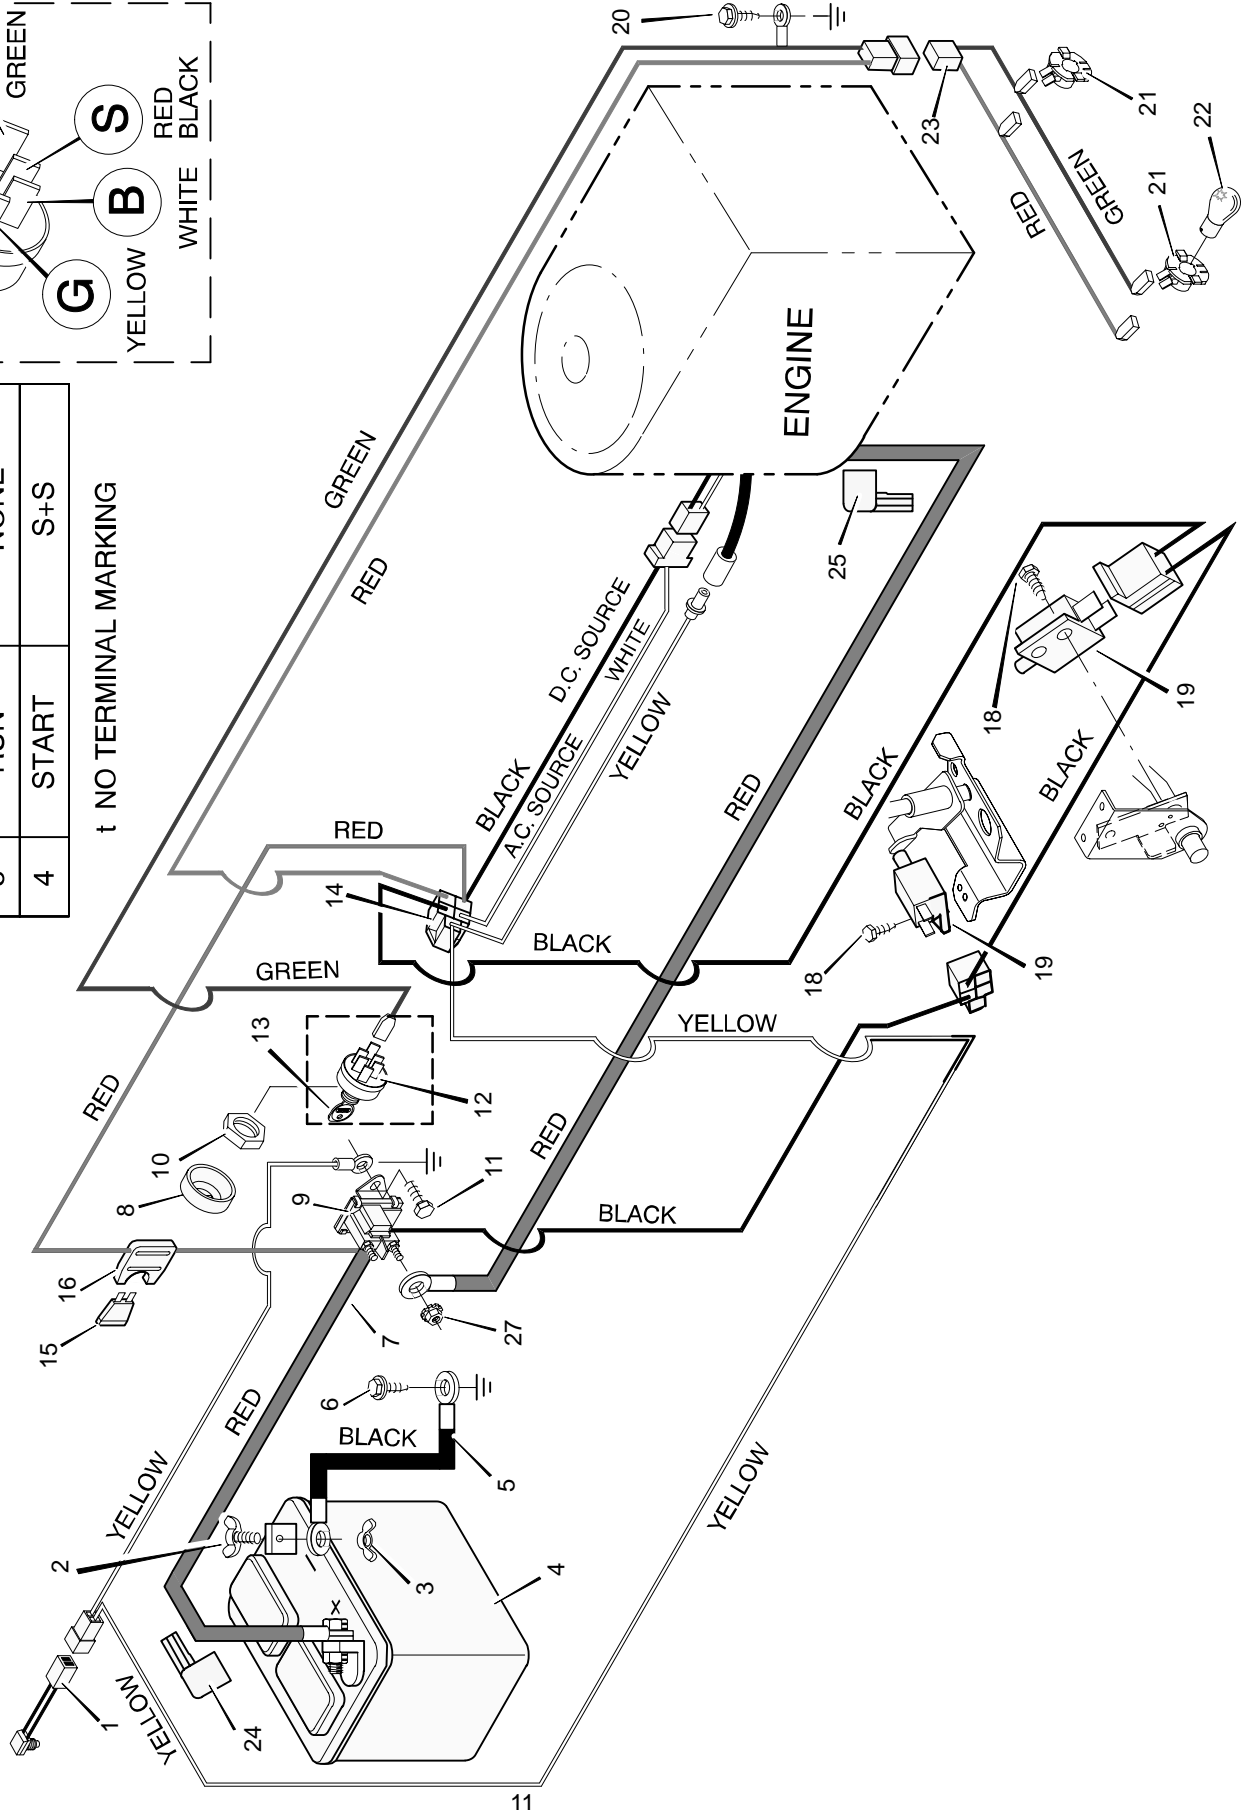

POS.	FUNCTION	CIRCUIT (MAKE)
1	OFF	G+t
2	RUN LIGHTS	B+L
3	RUN	NONE
4	START	S+S

t NO TERMINAL MARKING