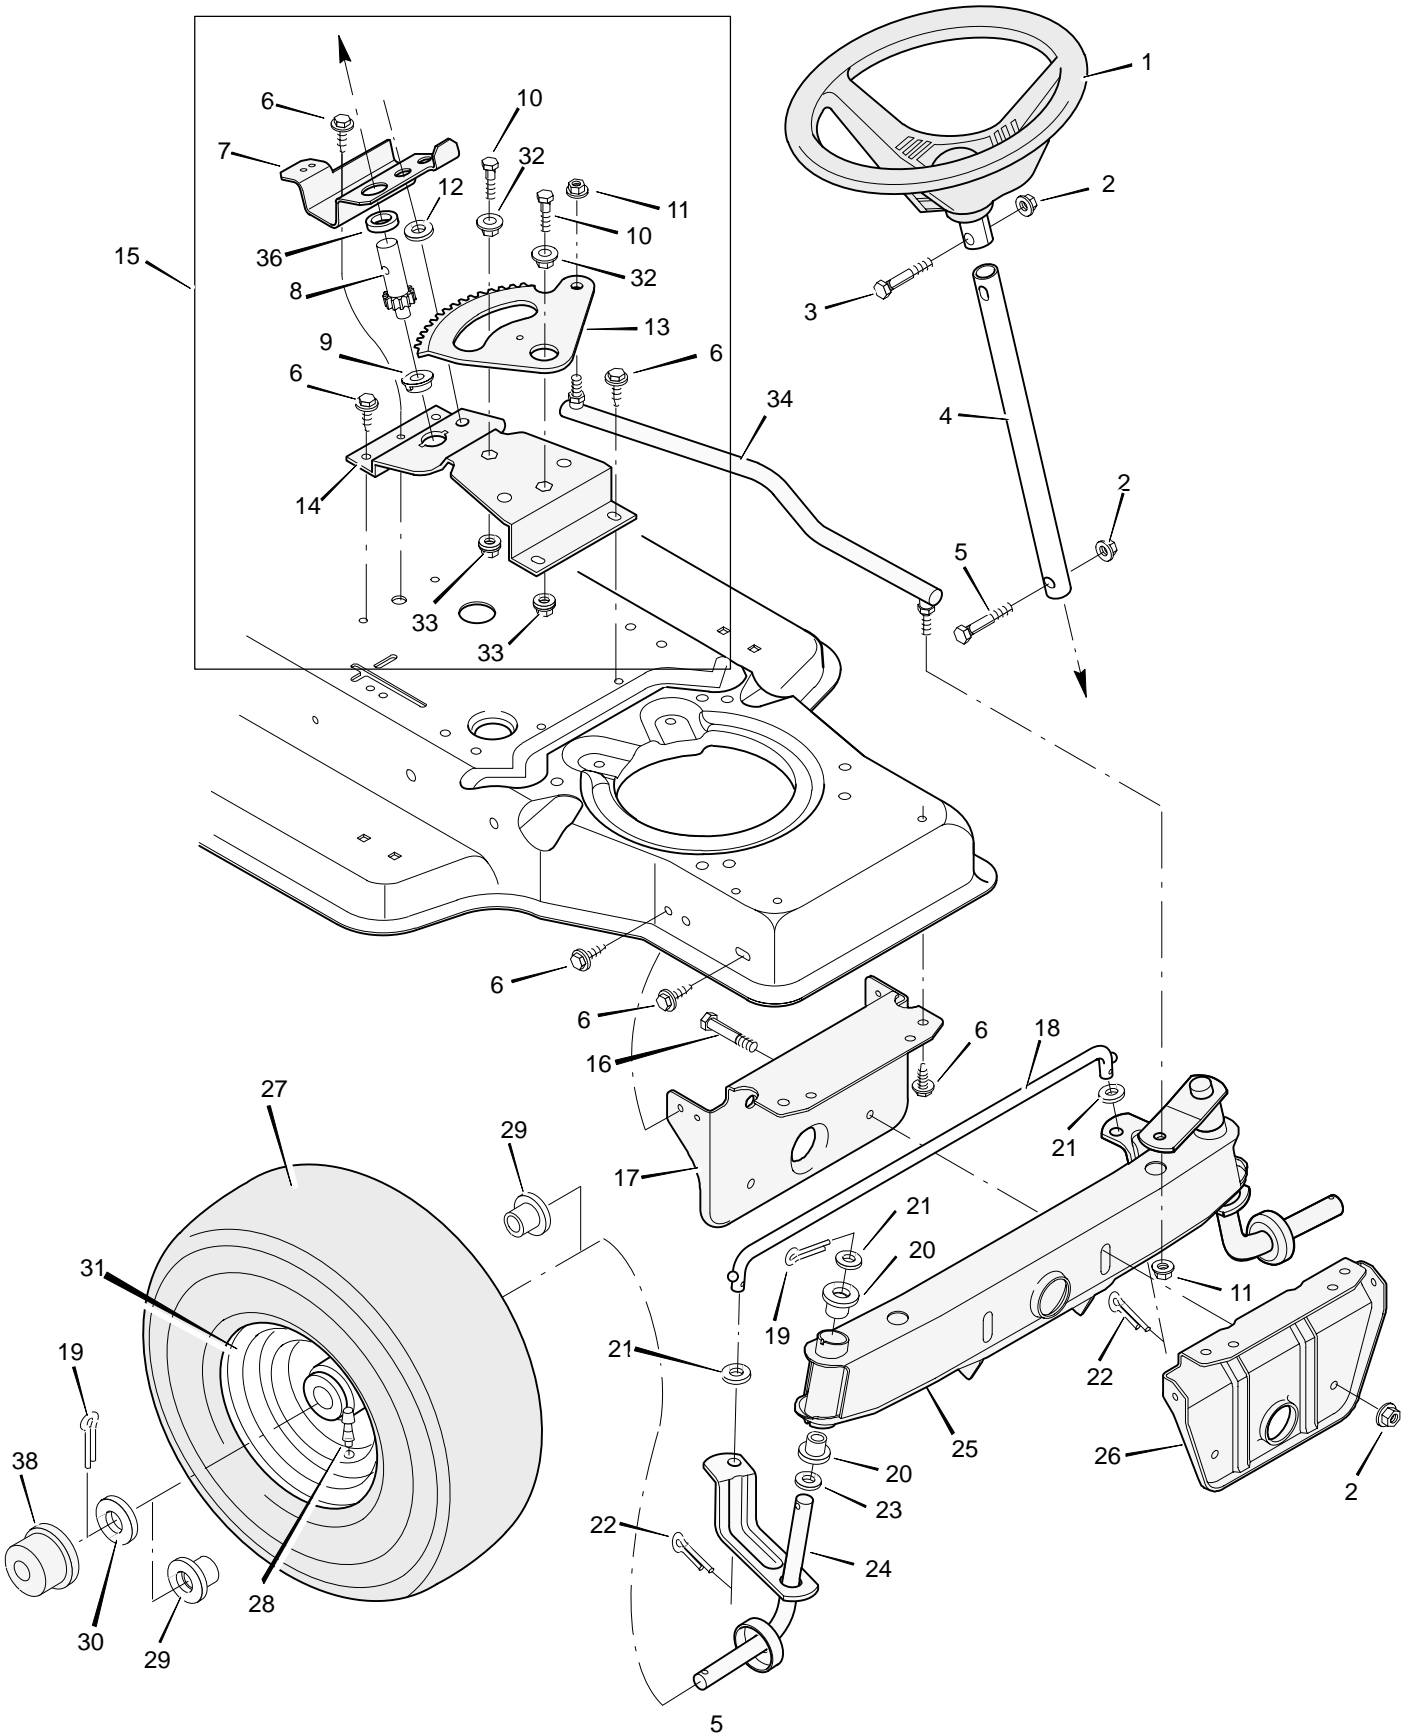

MODEL 38602x66F

REPAIR PARTS STEERING

MODEL 38602x66F

REPAIR PARTS STEERING

Key No.	Description	Part No.
1	Wheel, Steering	92078
2	Nut, Hex	15x118
3	Bolt, Hex	1x66
4	Post, Steering	91714Z
5	Bolt, Hex	1x74
6	Screw	26x249
7	Bracket, Sector	91716E701
8	Gear, Pinion	92715
9	Bearing	92716
10	Bolt, Hex	1x84
11	Locknut, Flange	15x87
12	Spacer	92564
13	Gear, Sector	92316
14	Bracket, Sector	91708E701
15	Kit, Steering Gear	402075
16	Bolt, Hex	1x146
17	Support, Rear Axle	92529E701
18	Rod, Tie	90038E701
19	Pin, Cotter	30x49
20	Bearing	92527
21	Washer	17x57
22	Pin, Cotter	30x20
23	Washer	17x113
24	Spindle Assembly, Right	91828E701
25	Spindle Assembly, Axle & Left	92519E701
26	Support, Front Axle	92528E701
27	Tire*	91912
—	Tube	407047
28	Stem, Valve	24373
29	Bearing, Wheel	91334
30	Washer	17x115
31	Wheel & Tire Assembly	92287-601
32	Bearing	92097
33	Locknut, Flange	15x113
34	Link, Drag	91749E701
36	Spacer, Pinion Gear	92280
38	Hub Cap (Optional)	24582

* When you order a tire, make sure to give the brand name of the tire so that the tread pattern on the tire will match.