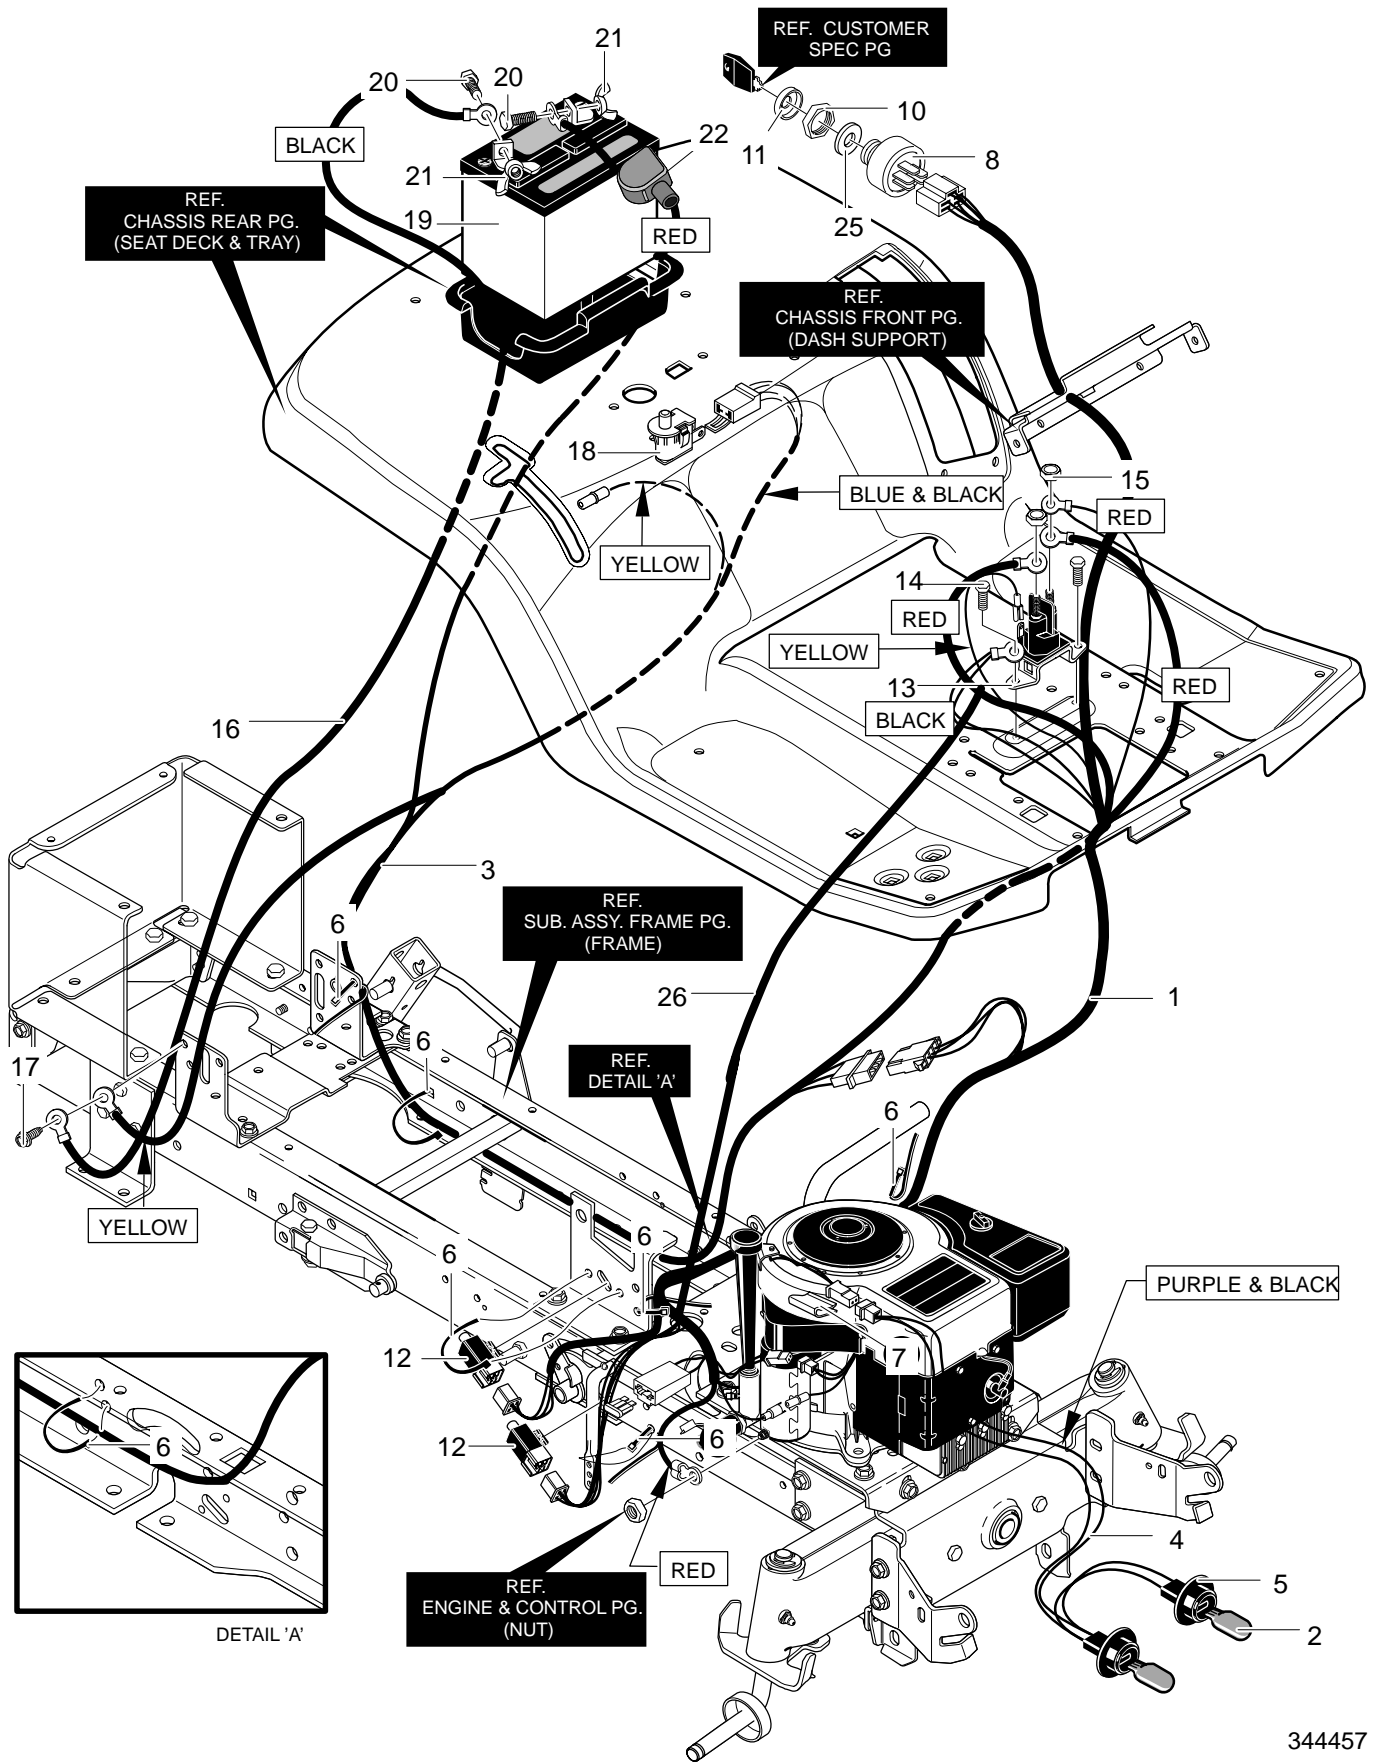

MODEL 38516x53A

REPAIR PARTS ELECTRICAL ASSEMBLY

MODEL 38516x53A

REPAIR PARTS ELECTRICAL ASSEMBLY

Key No.	Description	Part No.	Key No.	Description	Part No.
1	HARNESS	250X86	13	SOLENOID	94613
2	BULB, LIGHT	90084	14	SCREW	711619
3	WIRE HARNESS, REAR	340530	15	NUT	711632
4	WIRE HARNESS, HEADLIGHTS	340513	16	WIRE, GROUND	710228
5	SOCKET, LAMP	92372	17	SCREW	711760
6	TIE, CABLE	57444	18	SWITCH, SEAT	94159
6	TIE, CABLE	57444	19	BATTERY	92739
7	WIRE CLIP, ADHESIVE	55939	20	BOLT	711680
8	SWITCH, IGNITION	92377	21	WINGNUT	711636
10	NUT	091489	22	BOOT, BATTERY	335417
11	BOOT, SWITCH	091488	25	WASHER	313683
12	SWITCH, LIMIT	94136	26	WIRE, SOLENOID	711579