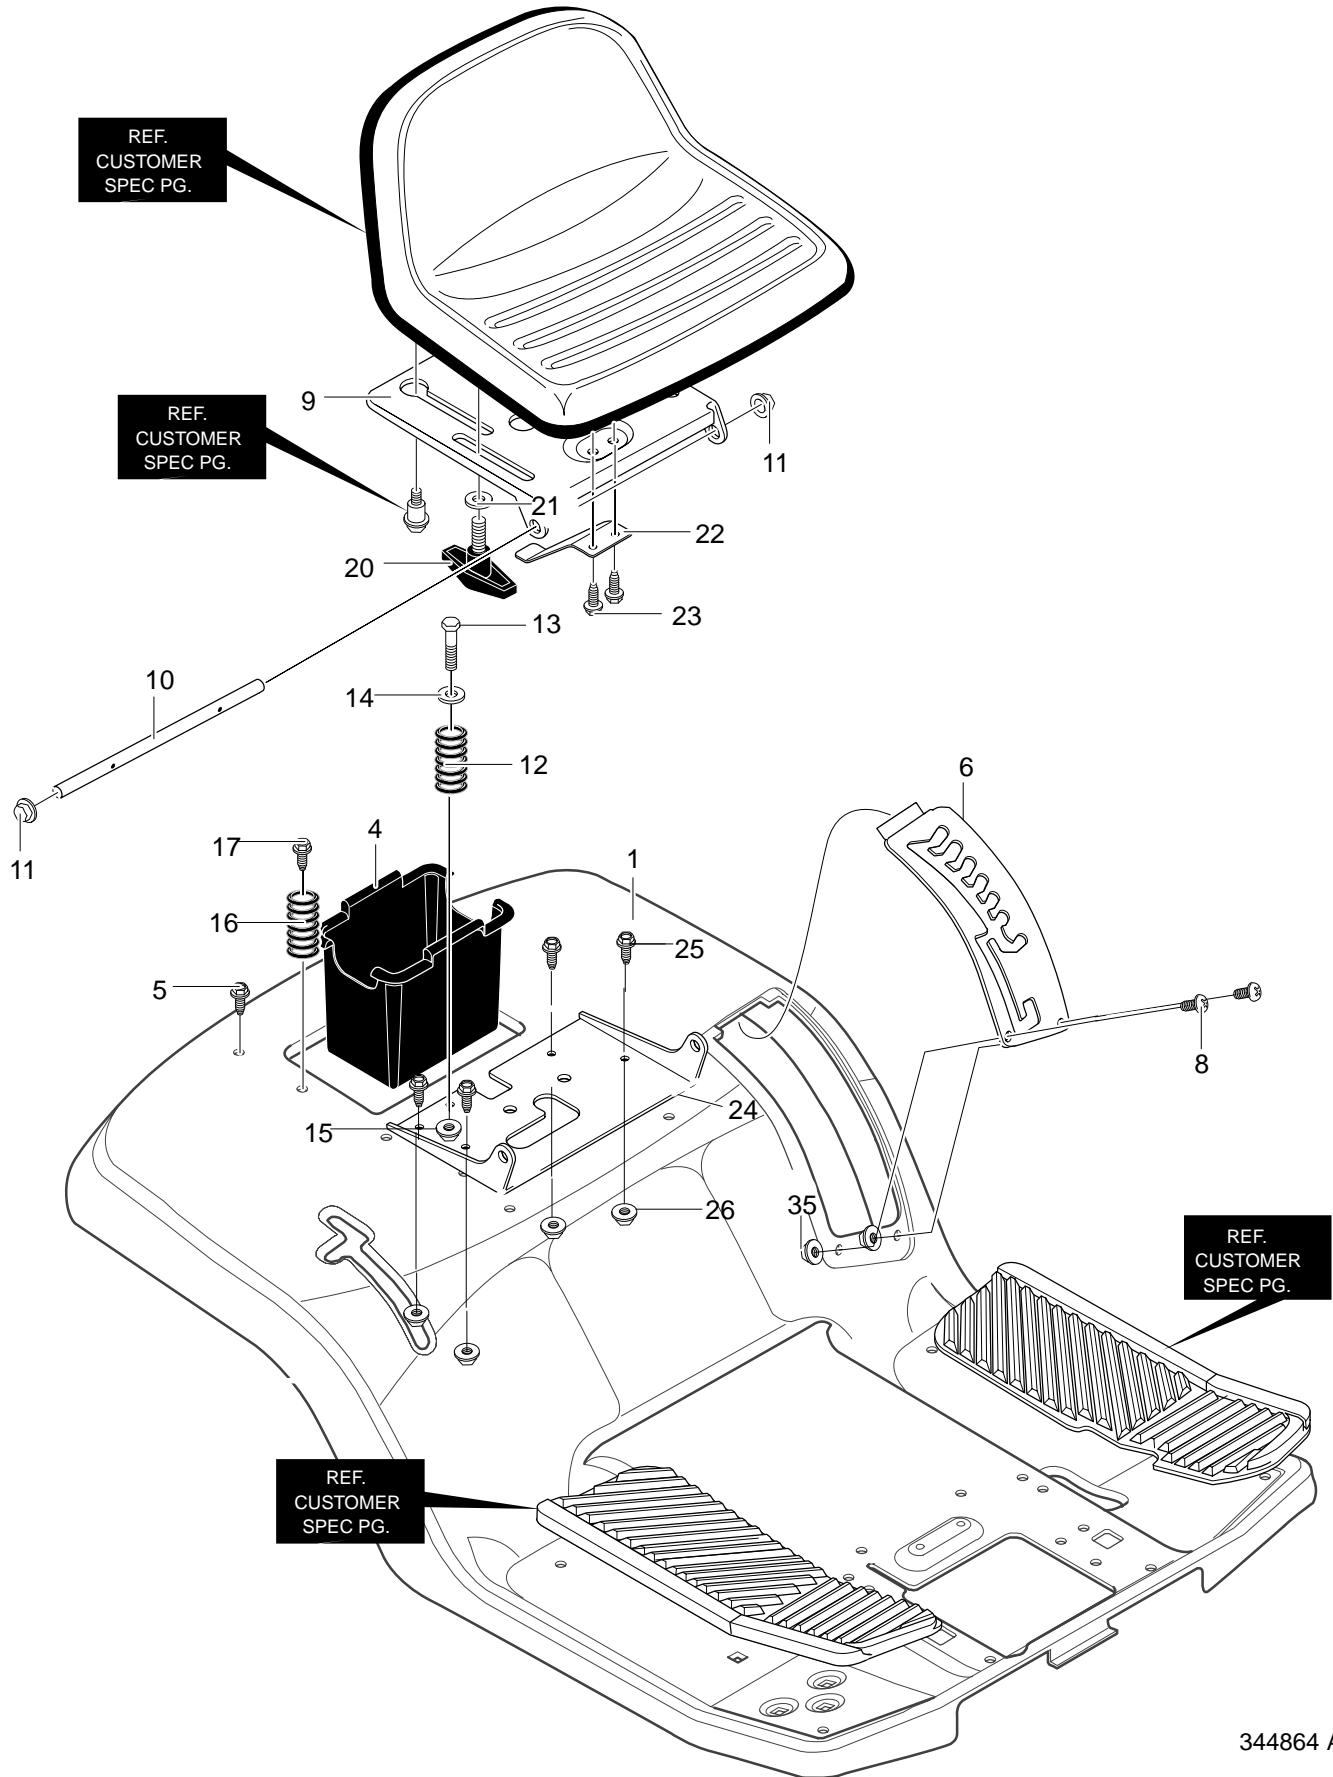

MODEL 38516x53A

REPAIR PARTS REAR CHASSIS ASSEMBLY

344864 A

MODEL 38516x53A

REPAIR PARTS REAR CHASSIS ASSEMBLY

Key No.	Description	Part No.	Key No.	Description	Part No.
1	Seat Deck, Small	95249-819	15	Nut, 1/4-20	711643
4	Battery Container	690424	16	Comp. Spring	710109-821
5	Screw, 1/4-20x.63	711642	17	Screw, 5/16-18x.75	711606
6	Plate, Lift Detent	94829-821	20	Wing Bolt 5/16-18x.50	711747
8	Screw, 10-24x.500	711629	21	Flat washer	711644
9	Seat Support	94154-819	22	Spring-Leaf	94057
10	Hinge Seat Pivot	95294	23	Screw, 1/4-20x.50	711592
11	Push Cap Nut	711627	24	Pivot Seat Bracket	94153-819
12	Comp. Spring	710136-821	25	Screw, 5/16-18x.75	711606
13	Shoulder Bolt, 1/4-20	711610	26	Nut, 5/16-18 Wdfllk	711634
14	Washer Cup	95293	35	Nut, #10-24 Locknut	711842