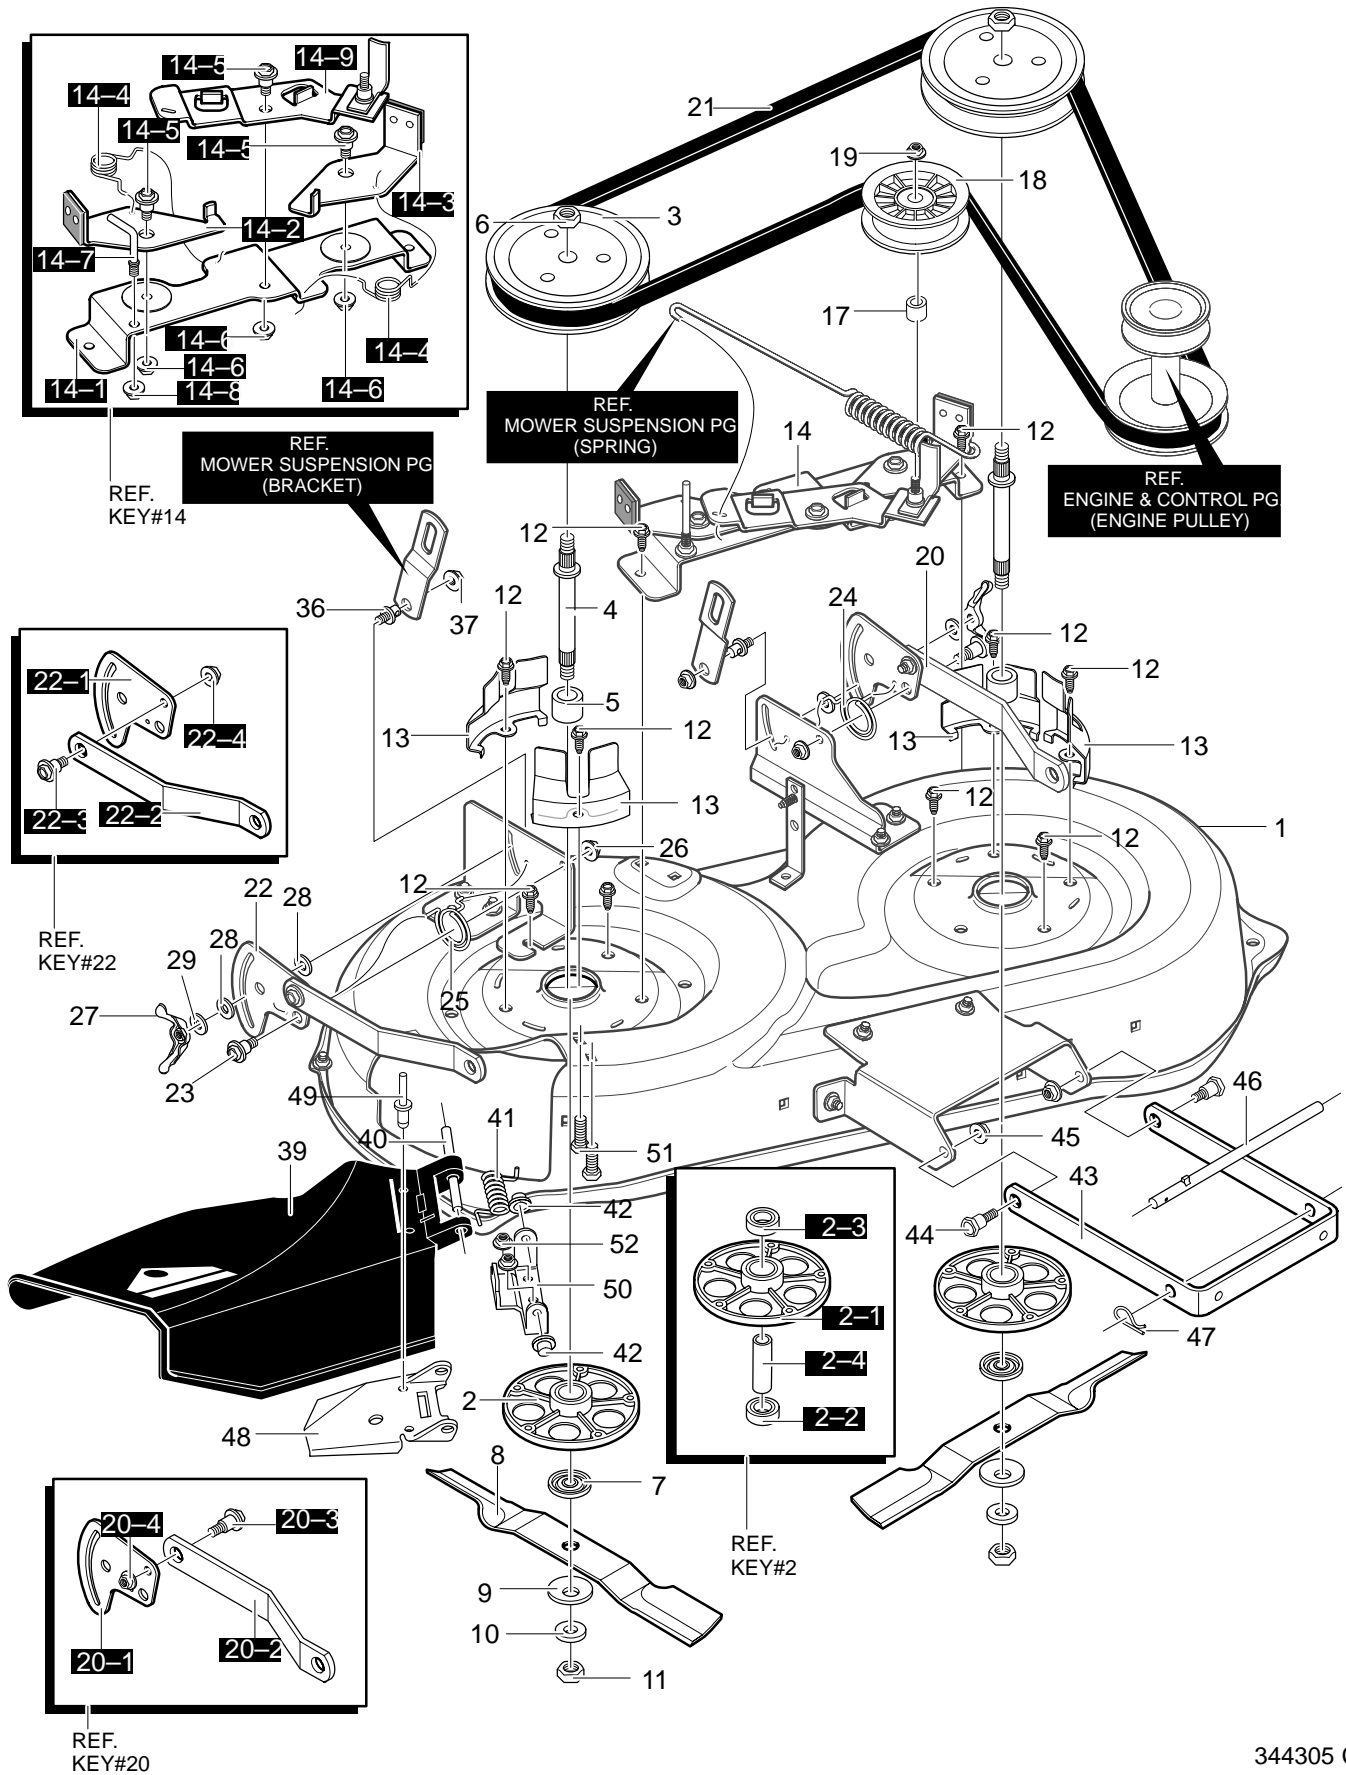

MODEL 38516x53A

REPAIR PARTS DECK ASSEMBLY

MODEL 38516x53A

REPAIR PARTS DECK ASSEMBLY

Key No.	Description	Part No.	Key No.	Description	Part No.
1	Mower Deck Assembly	94061-821	20-2	Suspension Bracket Rear	94055
2	Jackshaft Assembly	690222	20-3	Bolt, Shoulder	710095
2-1	Jackshaft Housing	94388	20-4	Nut, 3/8-16	710140
2-2	Bearing, Upper	92281	21	Belt, Barback CI 84.24	710193
2-3	Bearing, Lower	92282	22	Assy, Plate,Rear Sus Bkt RH	690158-821
2-4	Spacer	90904	22-1	Plate-Suspension	94128
3	Pulley, Quill	690174	22-2	Suspension Bracket Rear	94055
4	Jackshaft	94129	22-3	Bolt, Shoulder	710095
5	Spacer	94130	22-4	Nut, 3/8-16	710140
6	Nut, 9/16-18	711626	23	Bolt, Shoulder	711611
7	Adapter, Blade	1001035	24	Spring, Torsion LH	710113
8	Blade, 38 inches	94913	25	Spring, Torsion RH	710112
9	Washer	17x166	26	Nut, 3/8-16	711622
10	Flat washer	17x165	27	Wingnut, 5/16-18	711600
11	Nut, .56-18 Regular	15x100	28	Pad, Friction	94137
12	Engine Bolt 3/8x1.25	0025x7	29	Washer	711628
13	Cover, Segment Belt Guide	94051-821	36	Pin, Hanger	711595
14	Asm. Brake with Support	94691-821	37	Nut, 3/8-16	711622
14-1	Bracket, Brake Mtg	94059	39	Deflector Chute	94687
14-2	Assy, Brake RH	94047	40	Asm., Bracket Idler	95303
14-3	Assy, Brake LH	94048	41	Spring, Torsion	710194
14-4	Torsion Spring	710227	42	Nut, Push Cap	711627
14-5	Bolt, Shoulder 3/8-16	710098	43	Bracket, Frt Suspension	94058-821
14-6	Nut, 3/8-16 Mack	710140	44	Shoulder Bolt	711611
14-7	Screw-Guide	94781	45	Nut, 3/8-16 Wdfllk Mack	711622
14-8	Nut, 5/16-18 Hex	710204	46	Rod, Hanger	95295
14-9	Assy., Idler Arm	94177	47	Hair Pin	711676
17	Spacer, 1/2 to 17MM	690369	48	Deflector Support	94686-821
18	Idler Pulley	690451	49	Rivet- Semi	711624
19	Nut, 3/8-16 Hwdflk Mack	711920	50	Bracket, Chute Attach	94956-821
20	Asm., Plate Rear Sus. Brkt LH	690159-821	51	Carr. Bolt, 5/16-18x.63	711661
20-1	Plate-Suspension	94128	52	Nut, 5/16-18 Wdfllk	711634