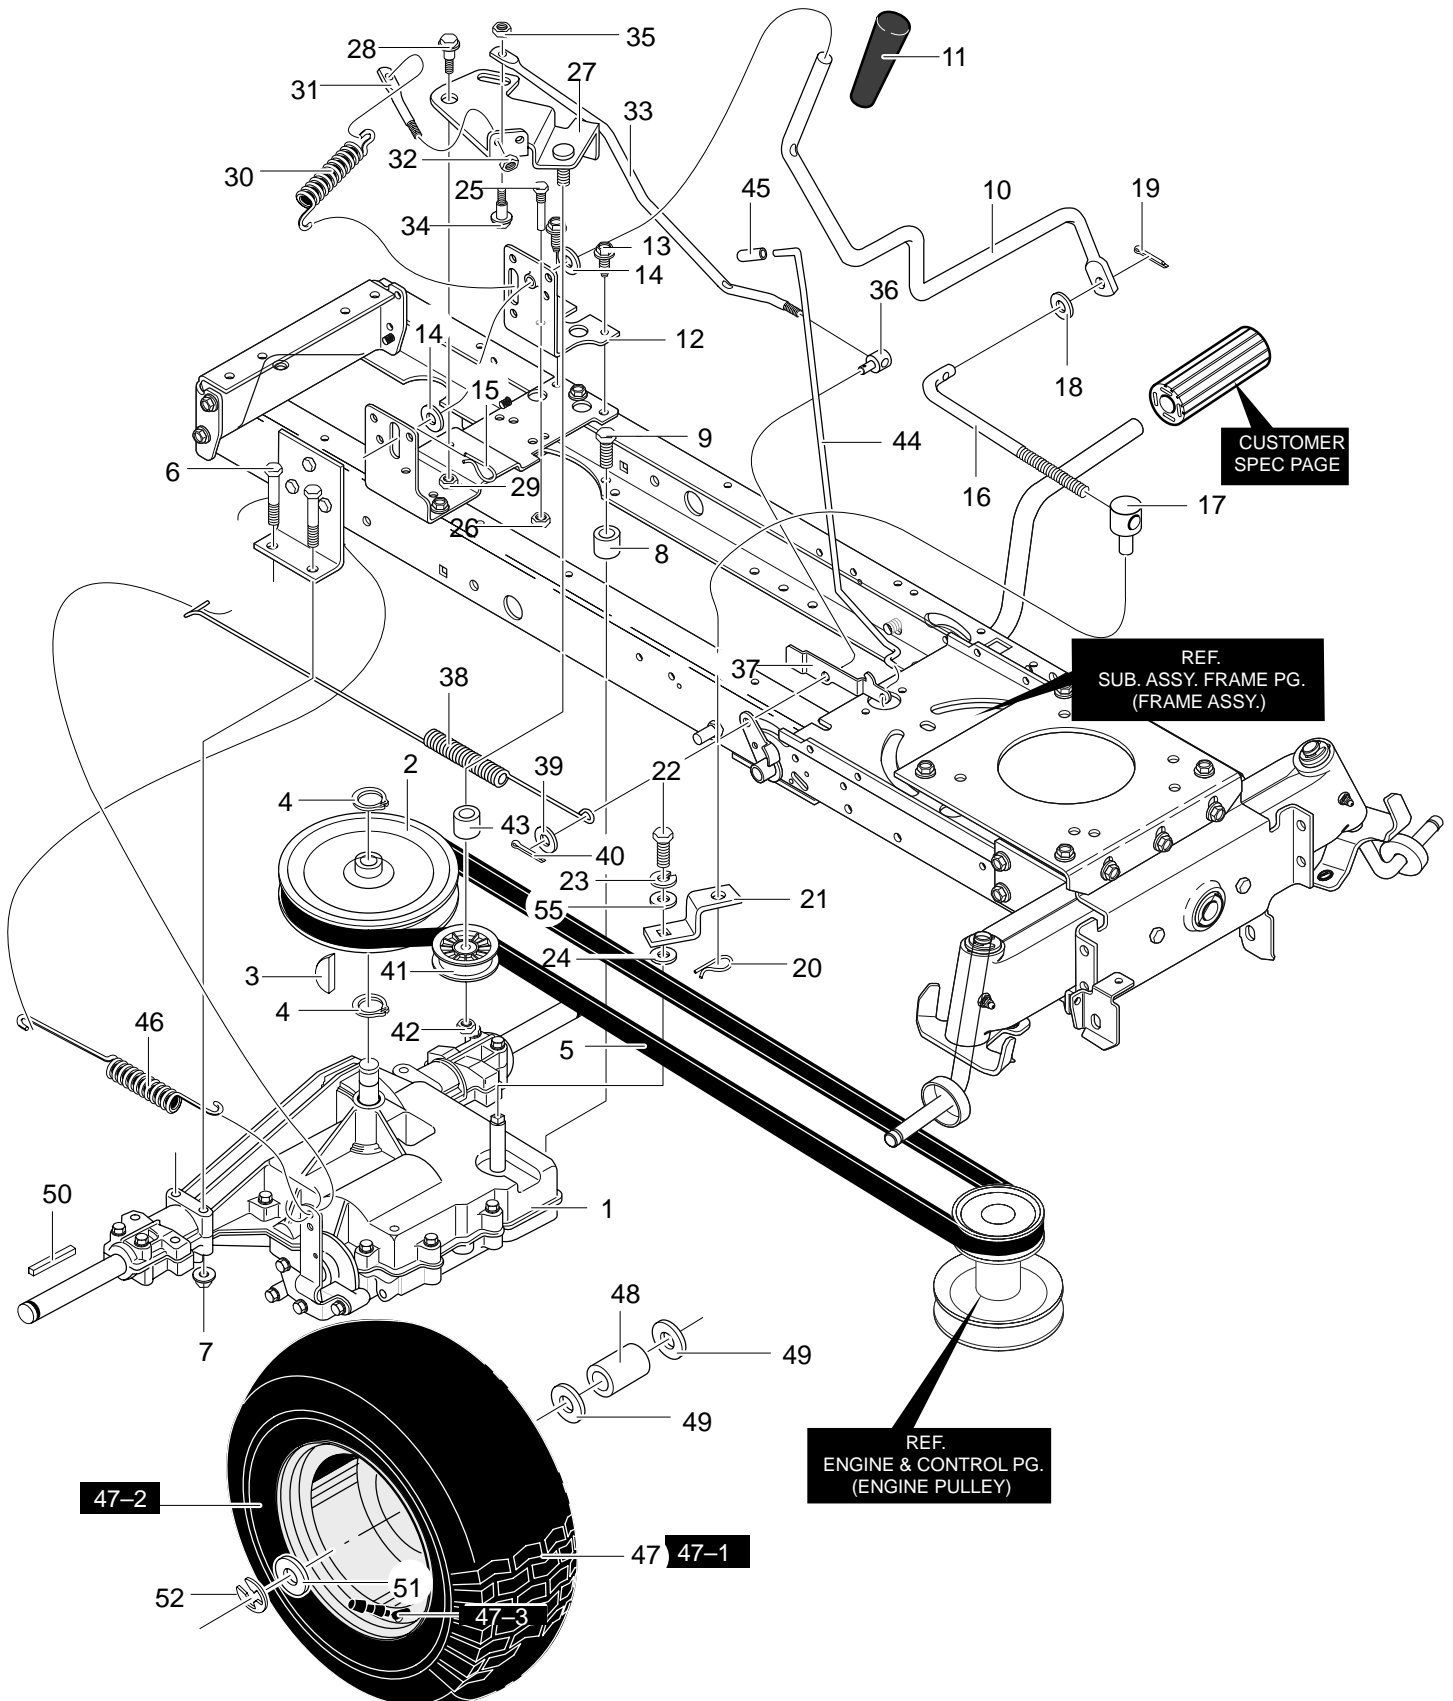

MODEL 38516x53A

REPAIR PARTS MOTION DRIVE

MODEL 38516x53A

REPAIR PARTS MOTION DRIVE

Key No.	Description	Part No.	Key No.	Description	Part No.
1	Transaxle, MST205	*	30	Spring, Extension	710334
2	Pulley, 8.81 Dia	95094	31	Stud-Spring	95288
3	Woodruff Key #9	20697	32	Nut, 5/16-18 Hexwdfllk Whiz	710026
4	Ring-Snap	0011x7	33	Rod, Clutch Switch	95287
5	Belt, V	710341	34	Bolt, HSH 1/4-20x.5	711646
6	Screw, 5/16-18x2.50	711669	35	Nut, 1/4-20 Wdfllk	711643
7	Nut, 5/16-18 Wdfllk	711634	36	Nut, Adjusting	711596
8	Spacer, Transaxle	94132	37	Latch, Park Brake	95290
9	Screw, 5.16-18x2.00	711605	38	Extension Spring	710333
10	Shifter Lever	690157	39	Flat washer	711623
11	Grip	94929	40	Cotter Pin	71081
12	Bracket, Shift Pivot	94034-821	41	Idler Pulley	690409
13	Screw, 5/16-18x.75	711606	42	Nut, 3/8-16 Hwdflk Mack	711920
14	Flat washer	711615	43	Spacer 1/2 to 17MM	690369
15	Hair Pin	711676	44	Park Brake Rod	690046
16	Link, Shift	95289	45	Grip	91079
17	Adjusting Nut	711591	46	Spring, Tension	710353
18	Flat washer	711623	47	Tire & Rim	338169
19	Cotter Pin	71081	47-1	Valve Stem	338512
20	Hair Pin	711682	47-2	Rim	338524
21	Yoke-Shift	95286	47-3	Tire	338548
22	Screw, 1/4-28x.75	01x145	48	Spacer .87x1.78	95274
23	Washer	710249	49	Flat washer	711648
24	Washer, .38 SQ	17x148	50	Square Key	21553
25	Screw Guide	711745	51	Flat washer	711758
26	Nut, 5/16-18 Hexwdfllk	710026	52	E Ring	0011x3
27	Assembly, Idler Arm	690173-821	55	Flat washer	710657
28	Bolt, HSH 3/8-16	711613		Hubcap	094618
29	Nut, 3/8-16 Hwdflk Mack	711622			

* Contact your nearest transaxle dealer for parts and service.

For information on Replacement Parts see the Central Parts Distributor in your area.