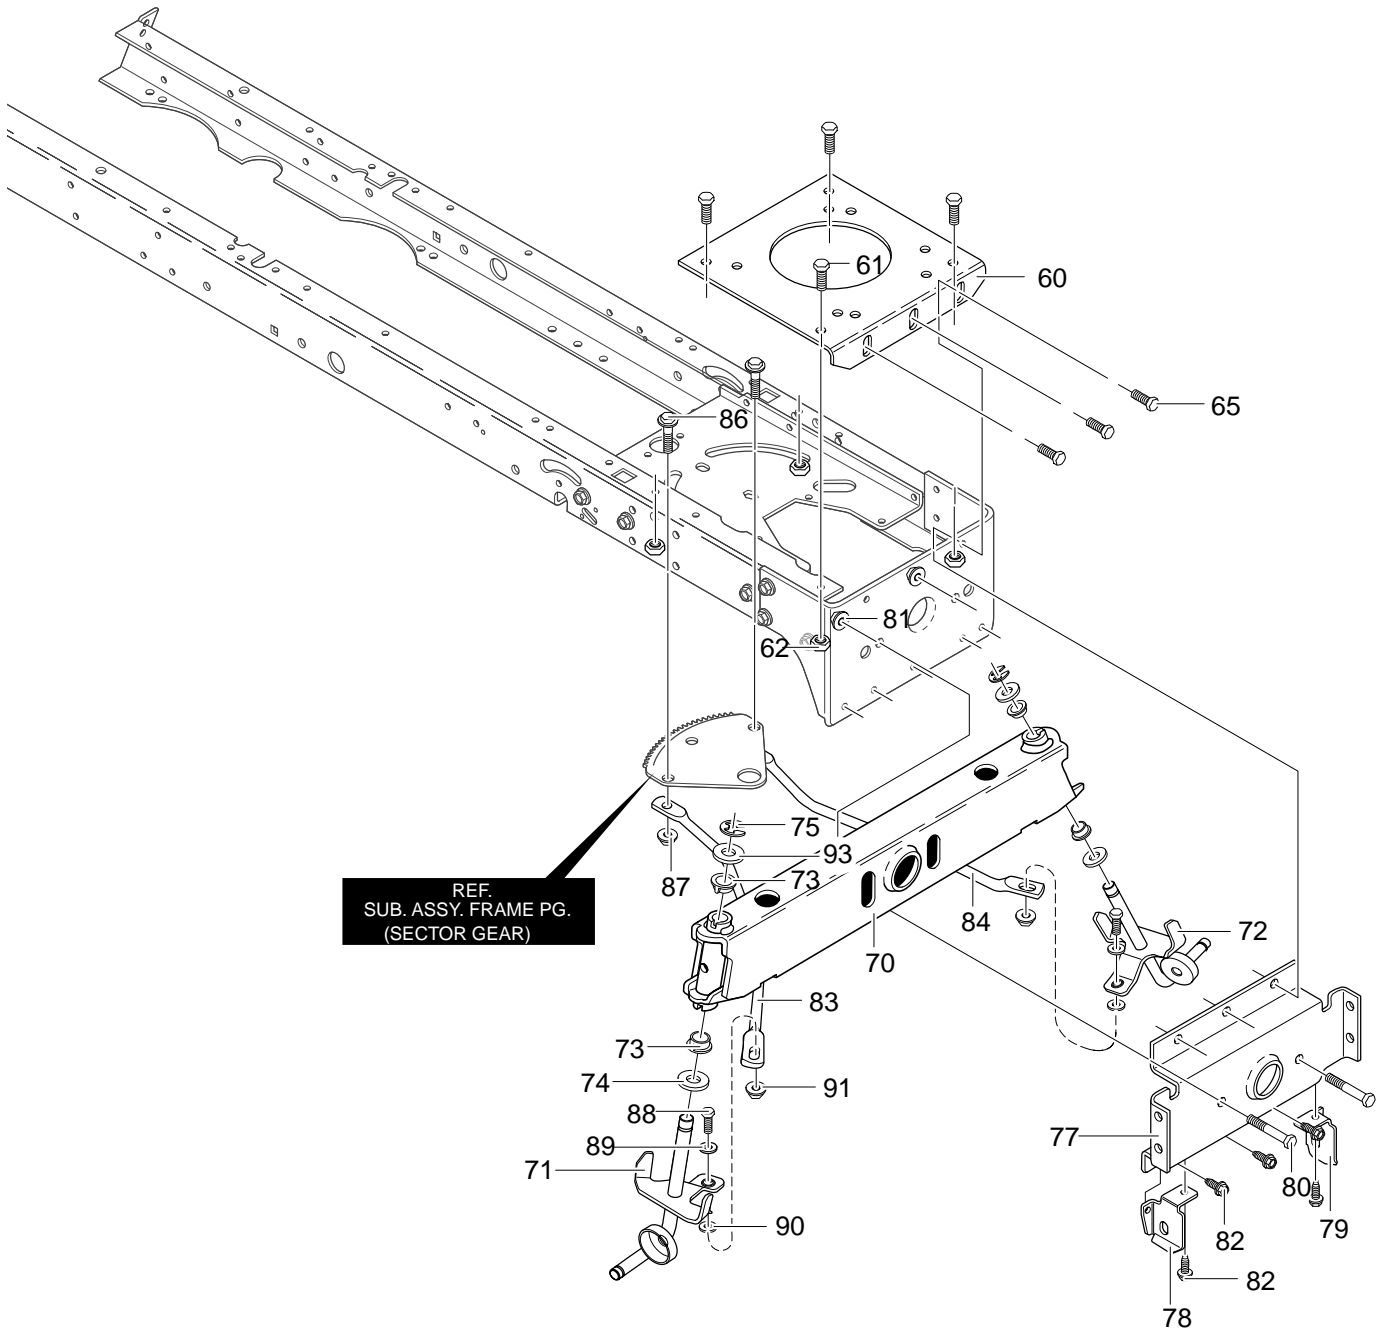

# REPAIR PARTS REAR CHASSIS ASSEMBLY

Key No.	Description	Part No.	Key No.	Description	Part No.
1	Seat Deck, Small	95249-819	15	Nut, 1/4-20	711643
4	Battery Container	690424	16	Comp. Spring	710109-821
5	Screw, 1/4-20x.63	711642	17	Screw, 5/16-18x.75	711606
6	Plate, Lift Detent	94829-821	20	Wing Bolt 5/16-18x.50	711747
8	Screw, 10-24x.500	711629	21	Flat washer	711644
9	Seat Support	94154-819	22	Spring-Leaf	94057
10	Hinge Seat Pivot	95294	23	Screw, 1/4-20x.50	711592
11	Push Cap Nut	711627	24	Pivot Seat Bracket	94153-819
12	Comp. Spring	710136-821	25	Screw, 5/16-18x.75	711606
13	Shoulder Bolt, 1/4-20	711610	26	Nut, 5/16-18 Wdfllk	711634
14	Washer Cup	95293	35	Nut, #10-24 Locknut	711842