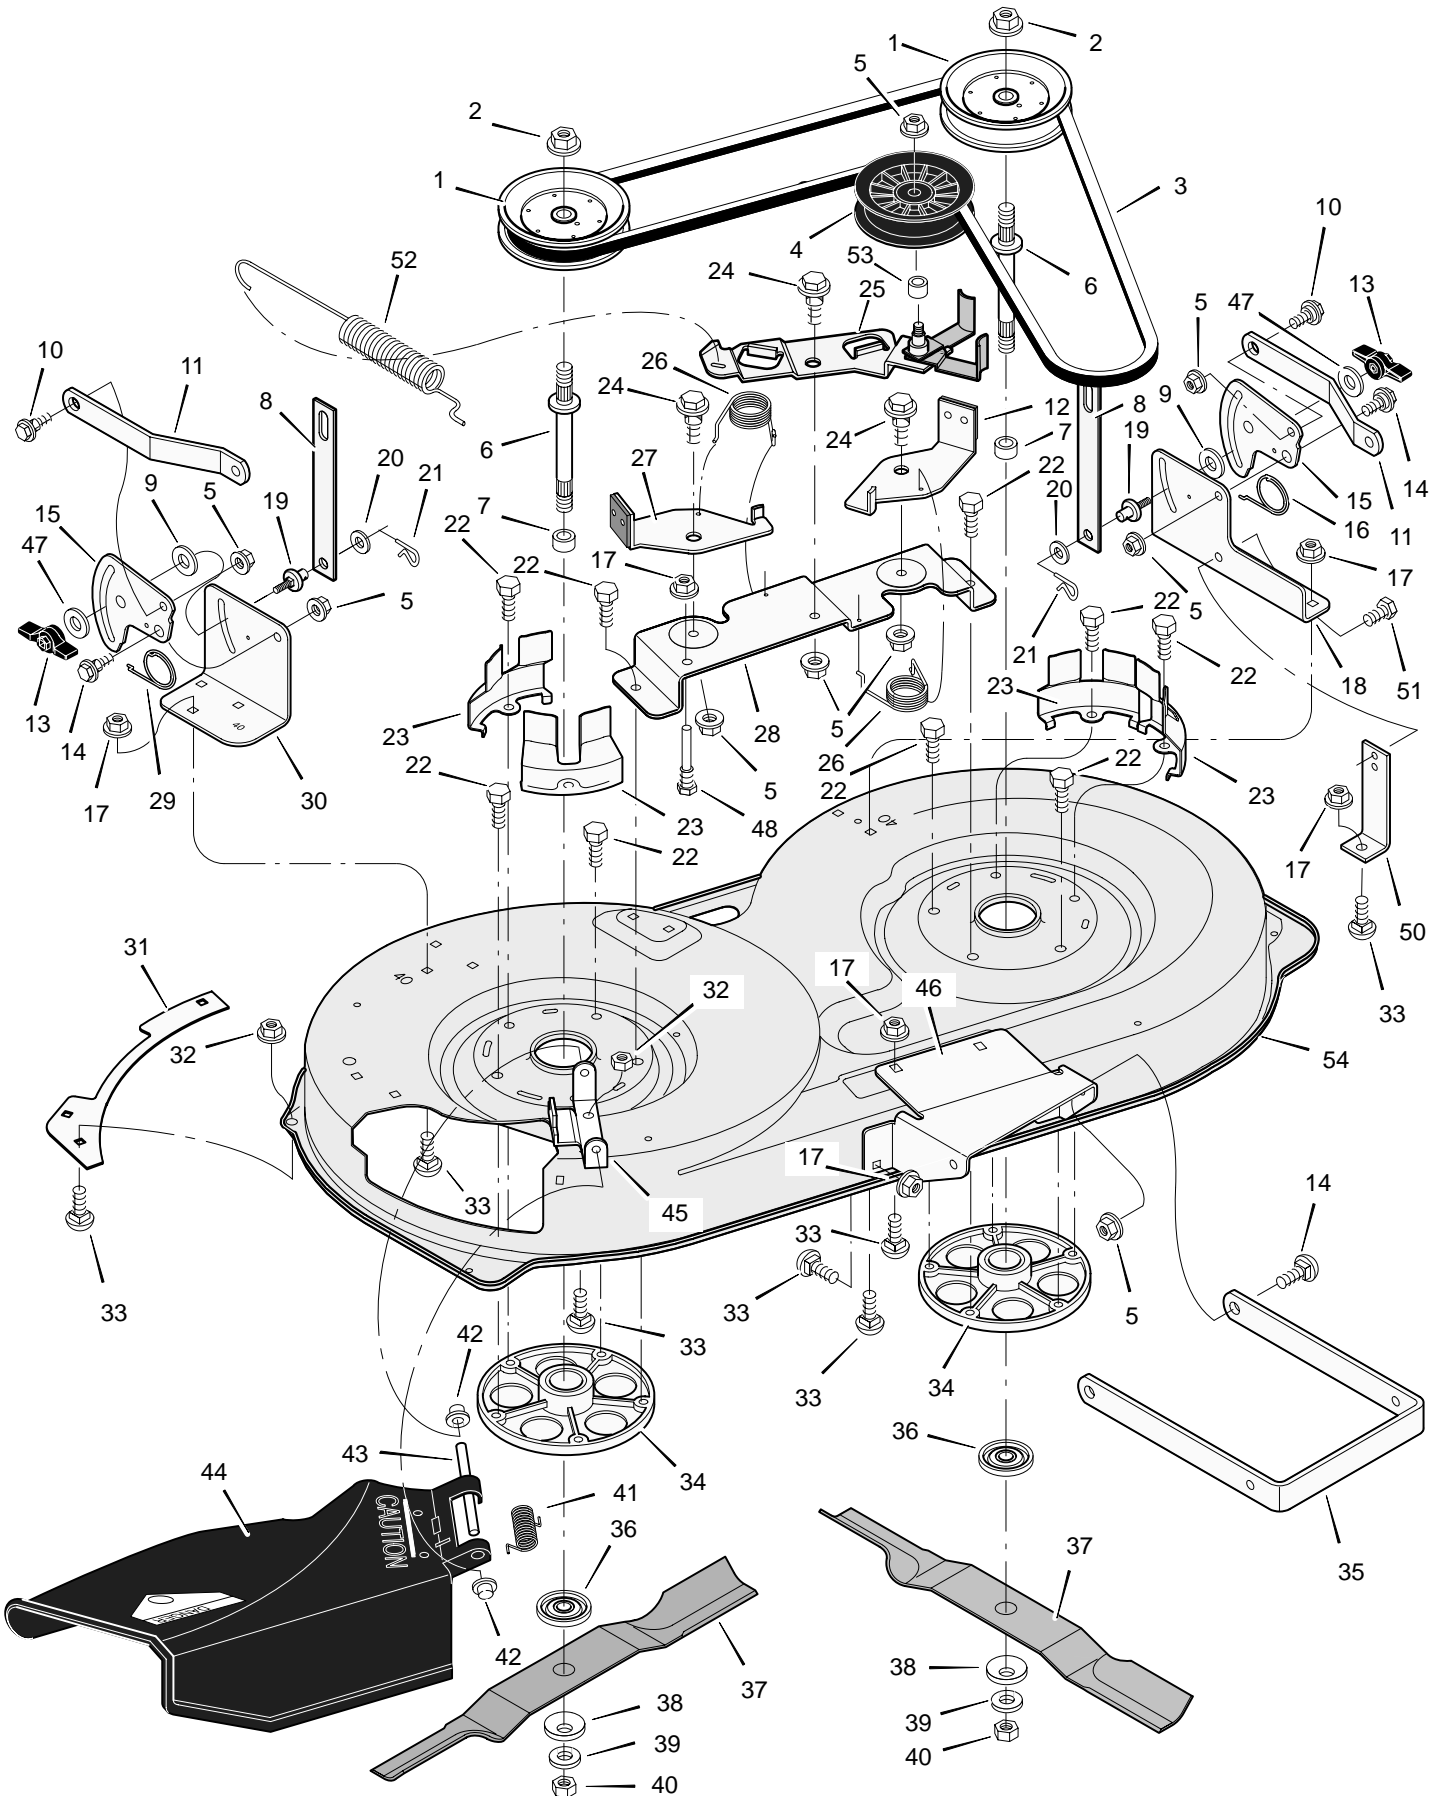

MODEL 38510x50B

REPAIR PARTS MOWER HOUSING

MODEL 38510x50B

REPAIR PARTS MOWER HOUSING

Key No.	Description	Part No.	Key No.	Description	Part No.
1	Pulley, Jackshaft	92852	28	Bracket Assembly, Brake	94059E700
2	Nut, Hex	15x121	29	Spring	166x42
3	Belt, Mower Drive	37x86	30	Bracket, Right Suspension	94052E700
4	Pulley, Idler	690387	31	Plate	91770E700
5	Nut, Flange	15x84	32	Nut, Flange	15x88
6	Jackshaft	94129	33	Bolt, Carriage	2x53
7	Spacer	94130	34	Housing, Jackshaft	690222
8	Link, Lift	690212E700	35	Bracket, Suspension	94058E700
9	Pad, Friction	94137	36	Adapter, Blade	1001035
10	Bolt, Shoulder	9x52	37	Blade	94913E701
11	Bracket, Suspension	94055E700	38	Washer	17x166
12	Pad Assembly, Left Brake	94049E700	39	Washer	17x165
13	Knob	94068	40	Nut	15x100
14	Bolt, Shoulder	9x51	41	Spring	166x4
15	Plate, Suspension	94128E700	42	Cap, Push On	28x23
16	Spring	166x43	43	Rod, Pivot	94957 Z
17	Nut, Flange	15x79	44	Deflector Assembly	94707
18	Bracket, Suspension	94054E700	45	Bracket, Deflector	94956E700
19	Pin, Hanger	95194	46	Bracket, Front Hanger	94062E700
20	Washer	17x103	47	Washer	17x45
21	Pin, Cotter	31x4	48	Guide, Belt	94781
22	Bolt	25x7	50	Bracket, Support	94681E700
23	Cover, Pulley	94051E700	51	Screw	26x249
24	Bolt, Shoulder	9x39	52	Spring, Extension	165x118
25	Arm, Idler	94177	53	Spacer	690369
26	Spring	166x41	54	Housing, Blade *	94887E700
27	Pad Assembly, Right Brake	94047E700	1-54	Complete Mower Housing Assembly	776000

* Includes Key No. 17, 18, 30, 31, 32, 33, 45, 46, 47 and 51.