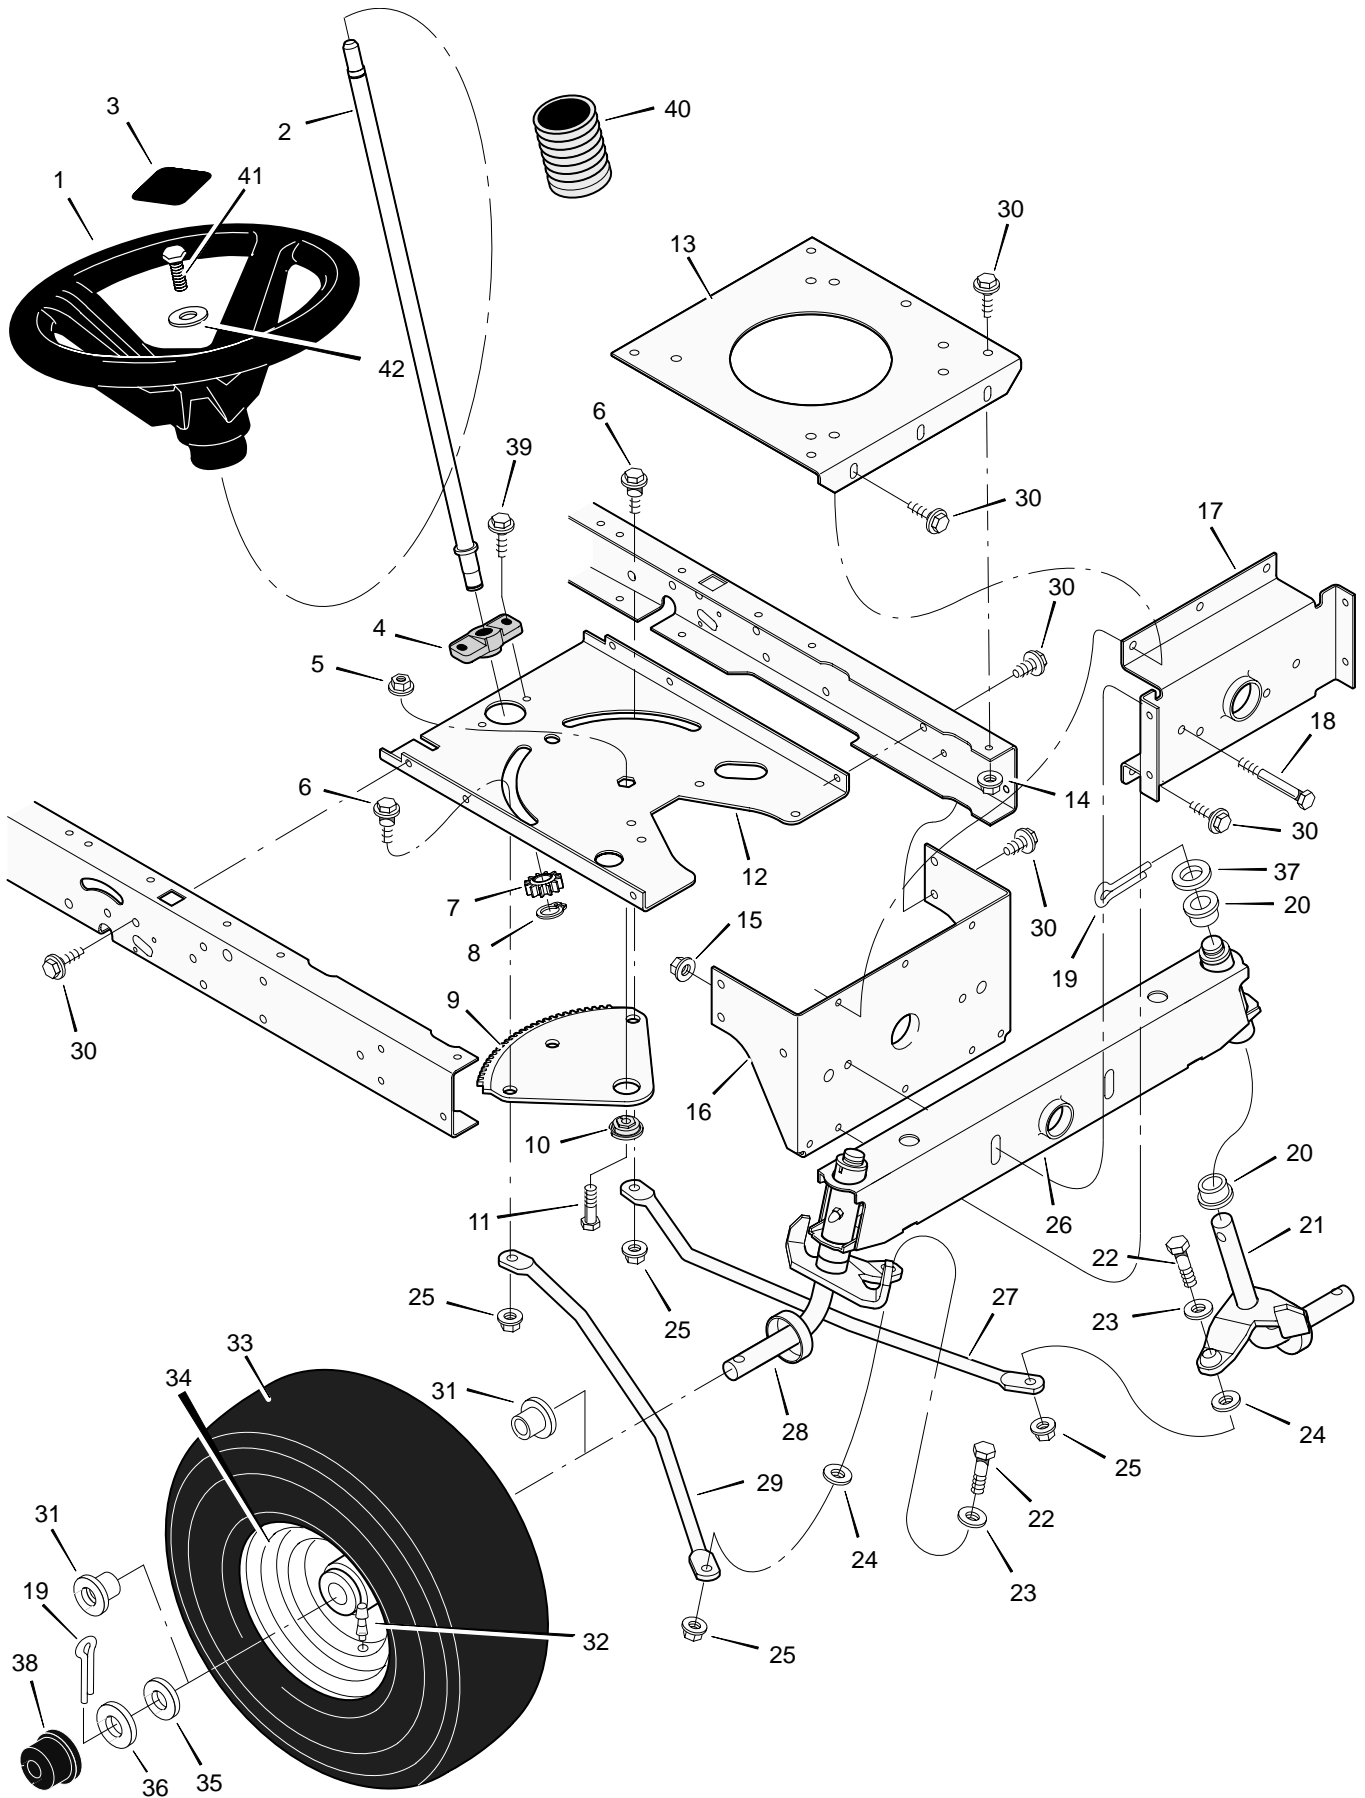

MODEL 38510x50B

REPAIR PARTS STEERING

MODEL 38510x50B

REPAIR PARTS STEERING

Key No.	Description	Part No.	Key No.	Description	Part No.
1	Wheel, Steering	95184	23	Washer	17x104
2	Post, Steering	690626	24	Washer	17x53 Z
3	Insert, Steering Wheel	711325	25	Nut, Flange	15x84
4	Bearing	94124	26	Axle Assembly	690210E700
5	Nut, Flange	15x111	27	Drag Link, Left	95329E700
6	Bolt, Shoulder	9x57	28	Spindle Assembly, Right	94575E700
7	Gear, Pinion	690183E700	29	Drag Link, Right	95328E700
8	Ring, Snap	11x25	30	Screw	26x249
9	Gear, Sector	94121E700	31	Bearing, Wheel	91334
10	Bearing	94123	32	Stem, Valve	24373
11	Bolt	1x84	33	Tire *	91923
12	Plate, Steering	1001121E700	—	Tube	407924
13	Plate, Engine	94006E700	34	Wheel and Tire Assembly	94578–601
14	Nut, Flange	15x88	35	Washer	17x195
15	Nut, Flange	15x118	36	Washer	17x192
16	Bracket, Hanger	94013E700	37	Washer	17x113
17	Axle, Hanger	94007E700	38	Hub Cap	94618
18	Bolt	1x146	39	Screw	26x267
19	Pin, Cotter	30x49	40	Bellows	54789
20	Bearing	690150	41	Bolt	25x3
21	Spindle Assembly, Left	94576E700	42	Washer	17x146
22	Bolt	1x111			

* When you order a tire, make sure to give the brand name of the tire so that the tread pattern on the tire will match.