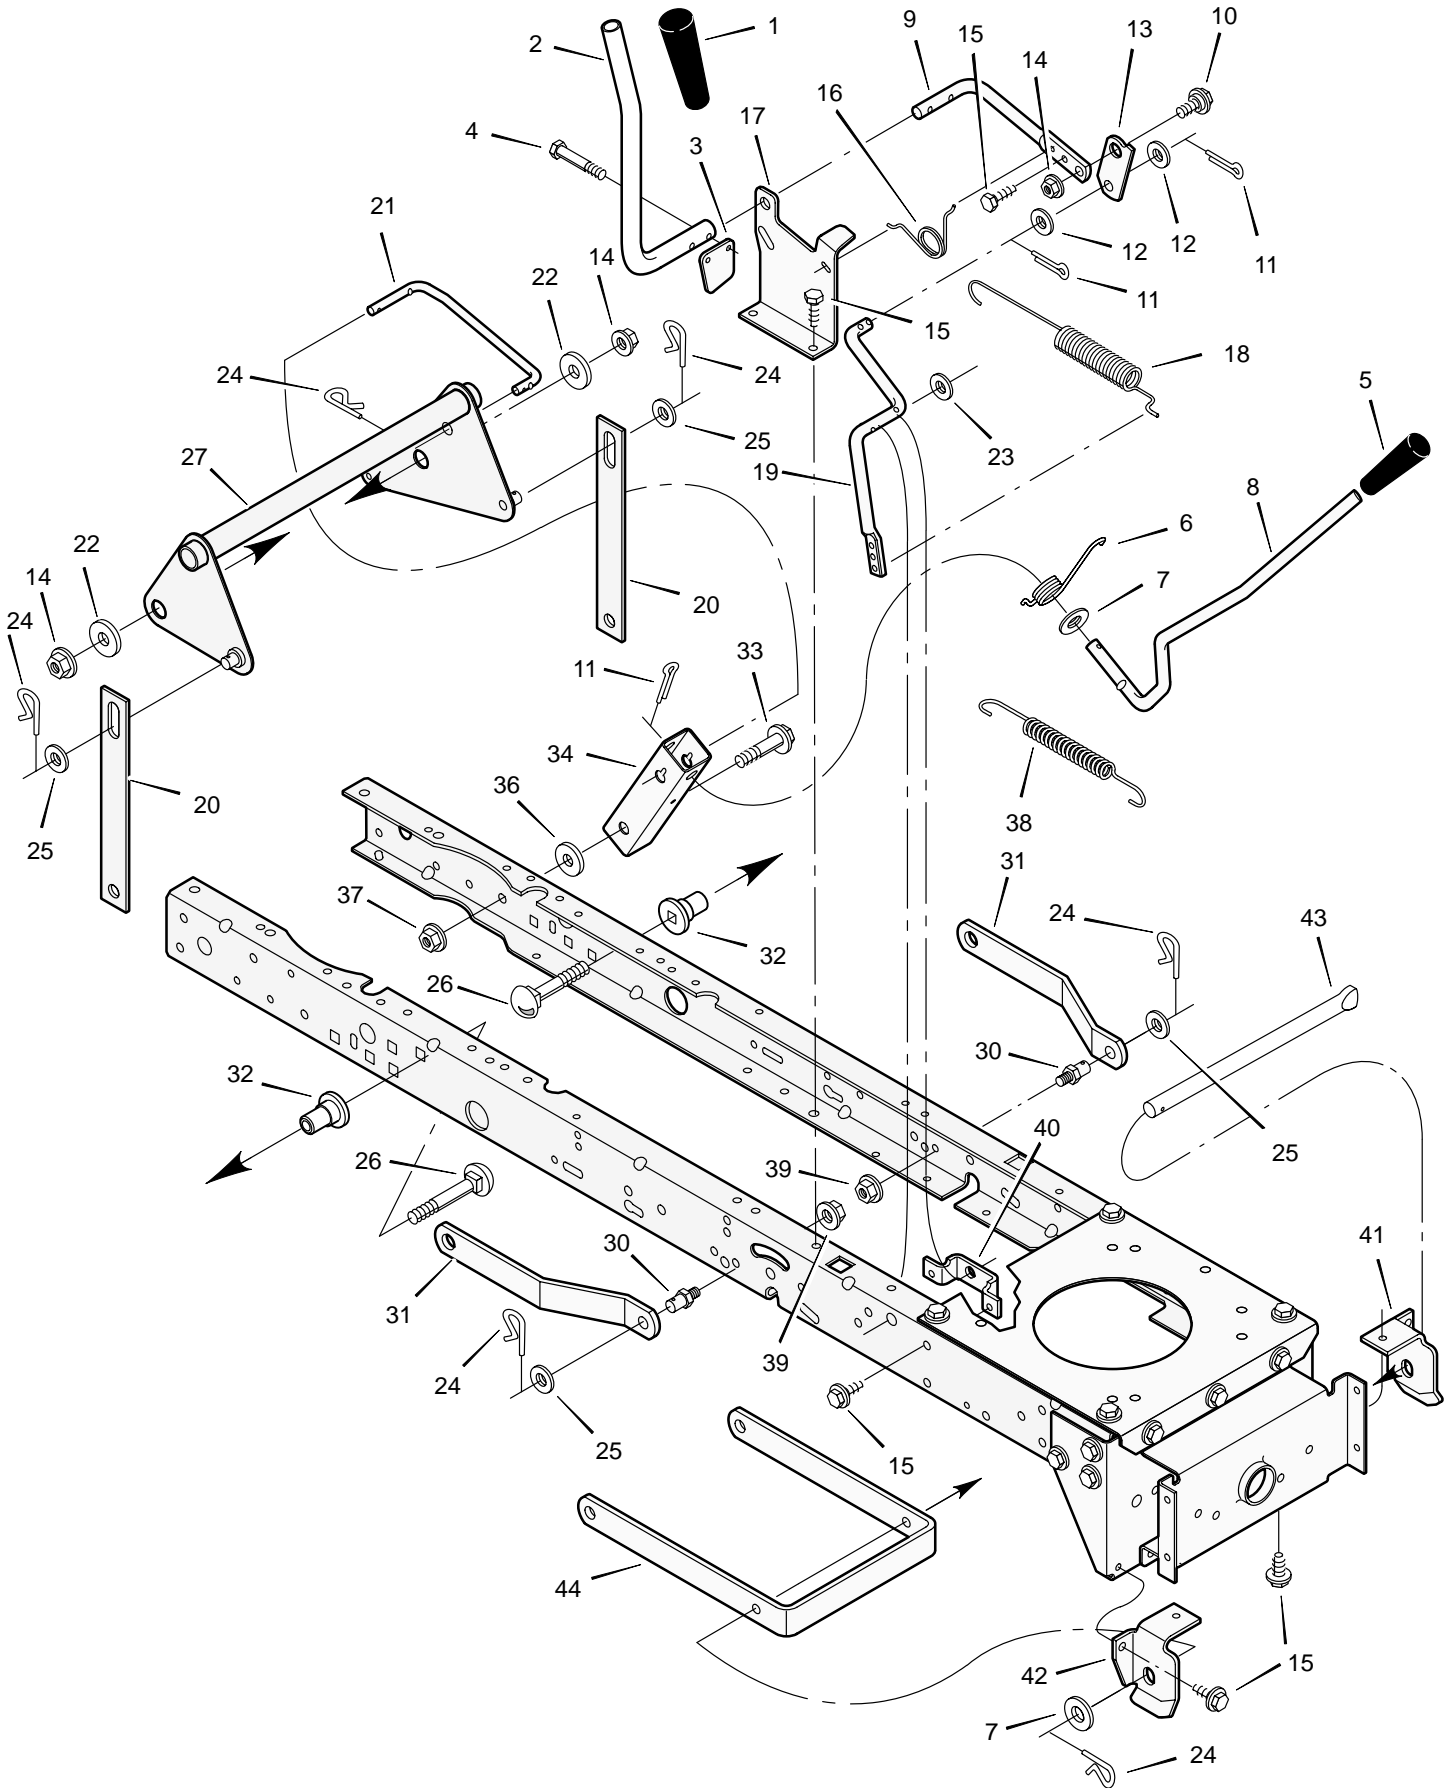

MODEL 38510x50B

REPAIR PARTS MOWER HOUSING SUSPENSION

MODEL 38510x50B

REPAIR PARTS MOWER HOUSING SUSPENSION

Key No.	Description	Part No.	Key No.	Description	Part No.
1	Grip	92698	22	Washer	17x168
2	Handle, PTO	94346 Z	23	Washer	17x57
3	Pad, Switch	94022 Z	24	Pin, Hair	31x4
4	Bolt	25x3	25	Washer	17x91
5	Grip	92697	26	Bolt, Carriage	2x85
6	Spring	166x40	27	Lever Assembly, Lift	690363E700
7	Washer	17x103	30	Pin	94067
8	Handle, Lift	690533	31	Bracket, Rear Suspension	94055E700
9	Lever, PTO	94017 Z	32	Spacer, Lifter	690151
10	Bolt, Shoulder	9x39	33	Bolt, Shoulder	9x53
11	Pin, Cotter	30x20	34	Bracket, Pivot	94015E700
12	Washer	17x102	36	Washer	17x191
13	Link, PTO	94004 Z	37	Nut, Flange	15x84
14	Nut, Flange	15x84	38	Spring	165x131
15	Screw	26x249	39	Nut, Flange	15x68
16	Spring	166x39	40	Bracket, PTO	94005E700
17	Bracket, PTO	94018E700	41	Hanger, Left Deck	94027E700
18	Spring	165x118	42	Hanger, Right Deck	94026E700
19	Crank, PTO	690394E700	43	Rod, Hanger	94158Z
20	Link, Lift	690212E700	44	Bracket, Suspension	94058E700
21	Link, Lift Handle	690122E700