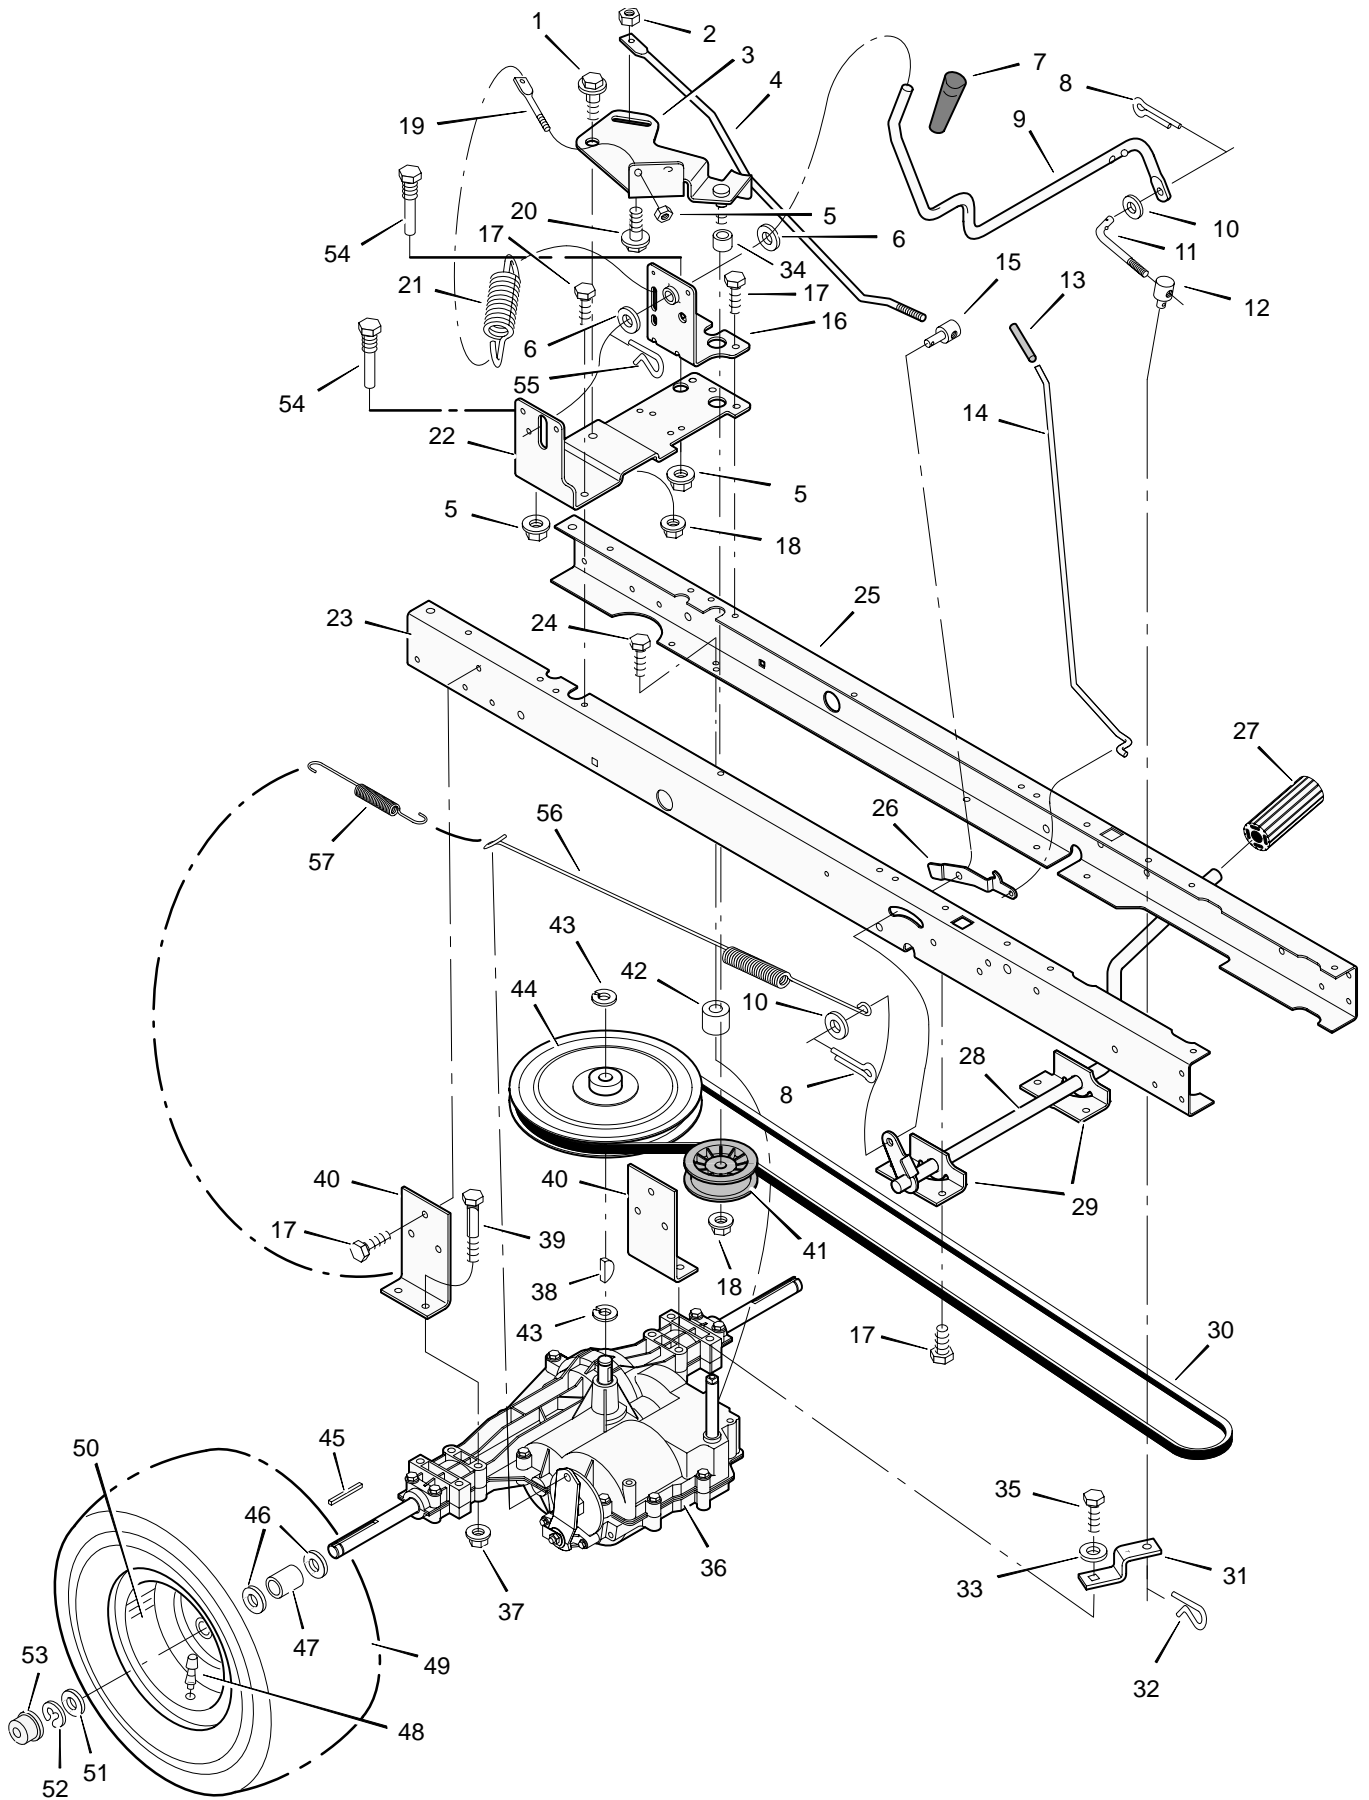

MODEL 38510x50B

REPAIR PARTS MOTION DRIVE

MODEL 38510x50B

REPAIR PARTS MOTION DRIVE

Key No.	Description	Part No.	Key No.	Description	Part No.
1	Bolt, Shoulder	9x39	30	Belt, Motion Drive	37x87
2	Nut, Hex	15x89	31	Yoke, Shift	94031Z
3	Arm, Idler	690173 Z	32	Pin, Hair	31x6
4	Rod, Clutch	94041 Z	33	Washer	17x148
5	Nut	15x79	34	Spacer	690369
6	Washer	17x102	35	Bolt	6x105
7	Grip	92697	36	Transaxle **	—
8	Pin, Cotter	30x20	37	Nut	15x88
9	Lever, Shift	94043 Z	38	Key, Woodruff	20697
10	Washer	17x47 Z	39	Bolt	1x155
11	Link, Shift	94044 Z	40	Bracket, Transaxle	94008E700
12	Nut, Adjuster	21920	41	Pulley	690409
13	Grip	91079	42	Spacer	94132
14	Rod, Parking Brake	95005 Z	43	E-Ring	11x7
15	Nut, Adjuster	94815	44	Pulley, Drive	95094
16	Bracket, Shift	94034E700	45	Key, Square	21553
17	Screw	26x249	46	Washer	17x160
18	Nut	15x84	47	Spacer, Transaxle	690554 Z
19	Mount, Stud Spring	94042 Z	48	Stem, Valve	24373
20	Bolt, Shoulder	9x54	49	Tire *	91923
21	Spring, Extension	165x116	—	Tube	407049
22	Bracket, Shifter	690166E700	50	Wheel & Tire Assembly	92288-601
23	Frame, Right	1001124E700	51	Washer	17x195
24	Screw	25x12	52	E-Ring	11x3
25	Frame, Left	1001123E700	53	Hub Cap	94618
26	Latch, Parking Brake	94045 Z	54	Guide, Belt	93349
27	Pedal	21544	55	Pin, Hair	31x4
28	Lever, Brake/Clutch	94038E700	56	Spring, Extension	165x115
29	Bracket, Pedal	94035E700	57	Spring, Extension	165x92

* When you order a tire, make sure to give the brand name of the tire so that the tread pattern on the tire will match.

** For information on Replacement Parts see the Central Parts Distributor in your area.