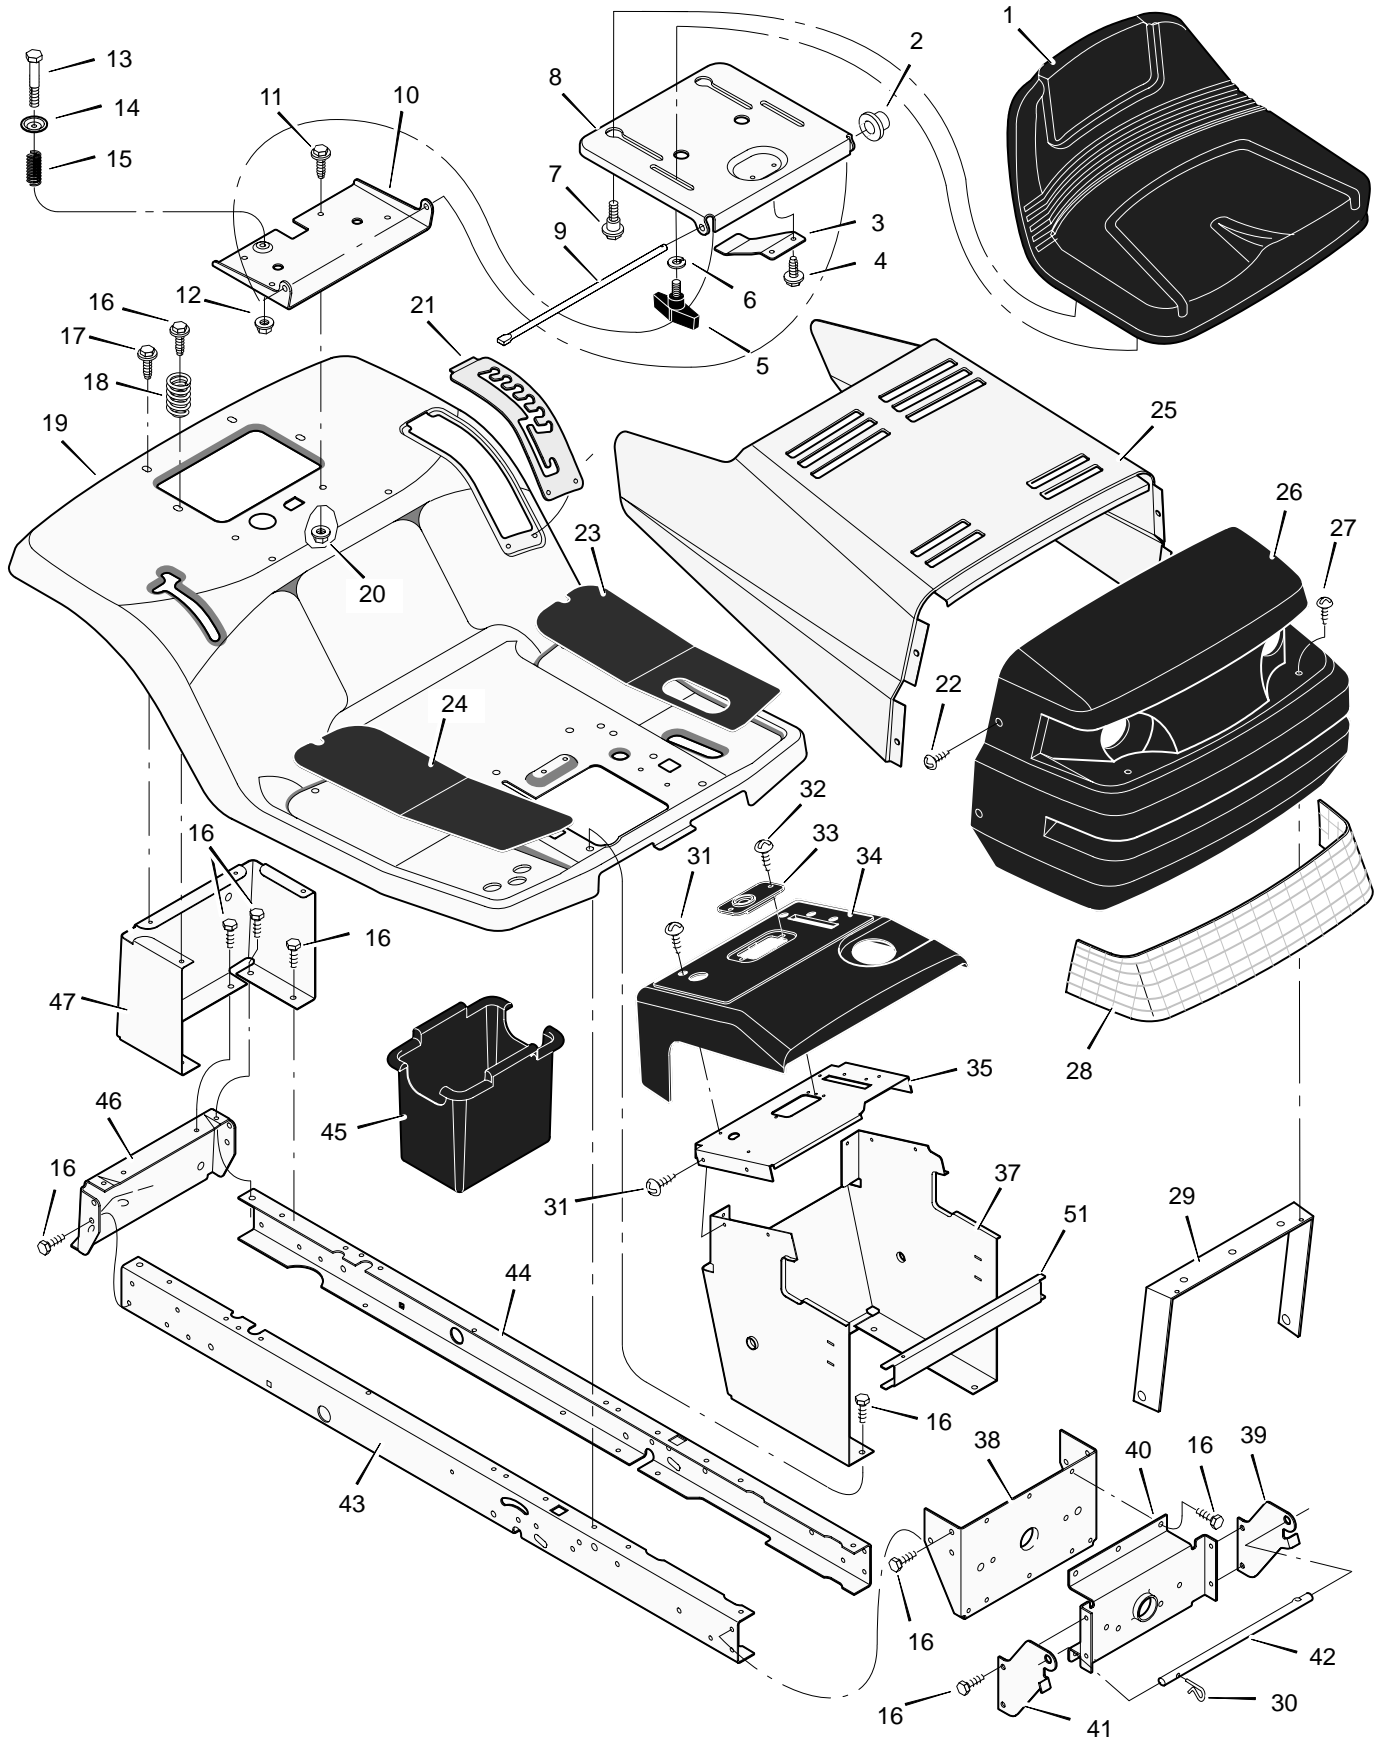

MODEL 38510x50B

REPAIR PARTS CHASSIS & HOOD

MODEL 38510x50B

REPAIR PARTS CHASSIS & HOOD

Key No.	Description	Part No.	Key No.	Description	Part No.
1	Seat	690567	26	Grille Assembly (Includes Lens)	94867E700
2	Cap, Push On	28x23	27	Screw	26x239
3	Spring	94057	28	Lens	92334
4	Screw	26x229	29	Brace, Grille	92448
5	Bolt, Wing	1001054	30	Pin, Hair	31x4
6	Washer	17x47	31	Screw	26x270
7	Bolt, Shoulder	9x56	32	Screw	26x239
8	Support, Seat	94154E700	33	Bearing, Steering	94214
9	Rod, Pivot	94156 Z	34	Dash	95033E700
10	Bracket, Pivot	94153E700	35	Plate, Dash	94211E700
11	Bolt	1x45	36	Panel, Access	93007E700
12	Nut	15x89	37	Support, Dash	95323E700
13	Bolt, Shoulder	9x55	38	Bracket, Rear Hanger	94013E700
14	Washer	94155 Z	39	Support, Left Grille	690544E700
15	Spring	164x31	40	Axle, Hanger	94007E700
16	Screw	26x249	41	Support, Right Grille	690543E700
17	Screw	26x263	42	Rod, Pivot	92332 Z
18	Spring	164x30	43	Frame, Right	1001124E700
19	Deck, Seat	95249E245	44	Frame, Left	1001123E700
20	Nut	15x88	45	Container, Battery	690424
21	Plate, Index	94829E700	46	Plate, Hitch	1001002E700
23	Mat, Left	94999	47	Panel, Rear	690434E700
24	Mat, Right	94998	51	Channel	94215E700
25	Hood	92333E245	—	Instruction Book & Parts List	F-010731L