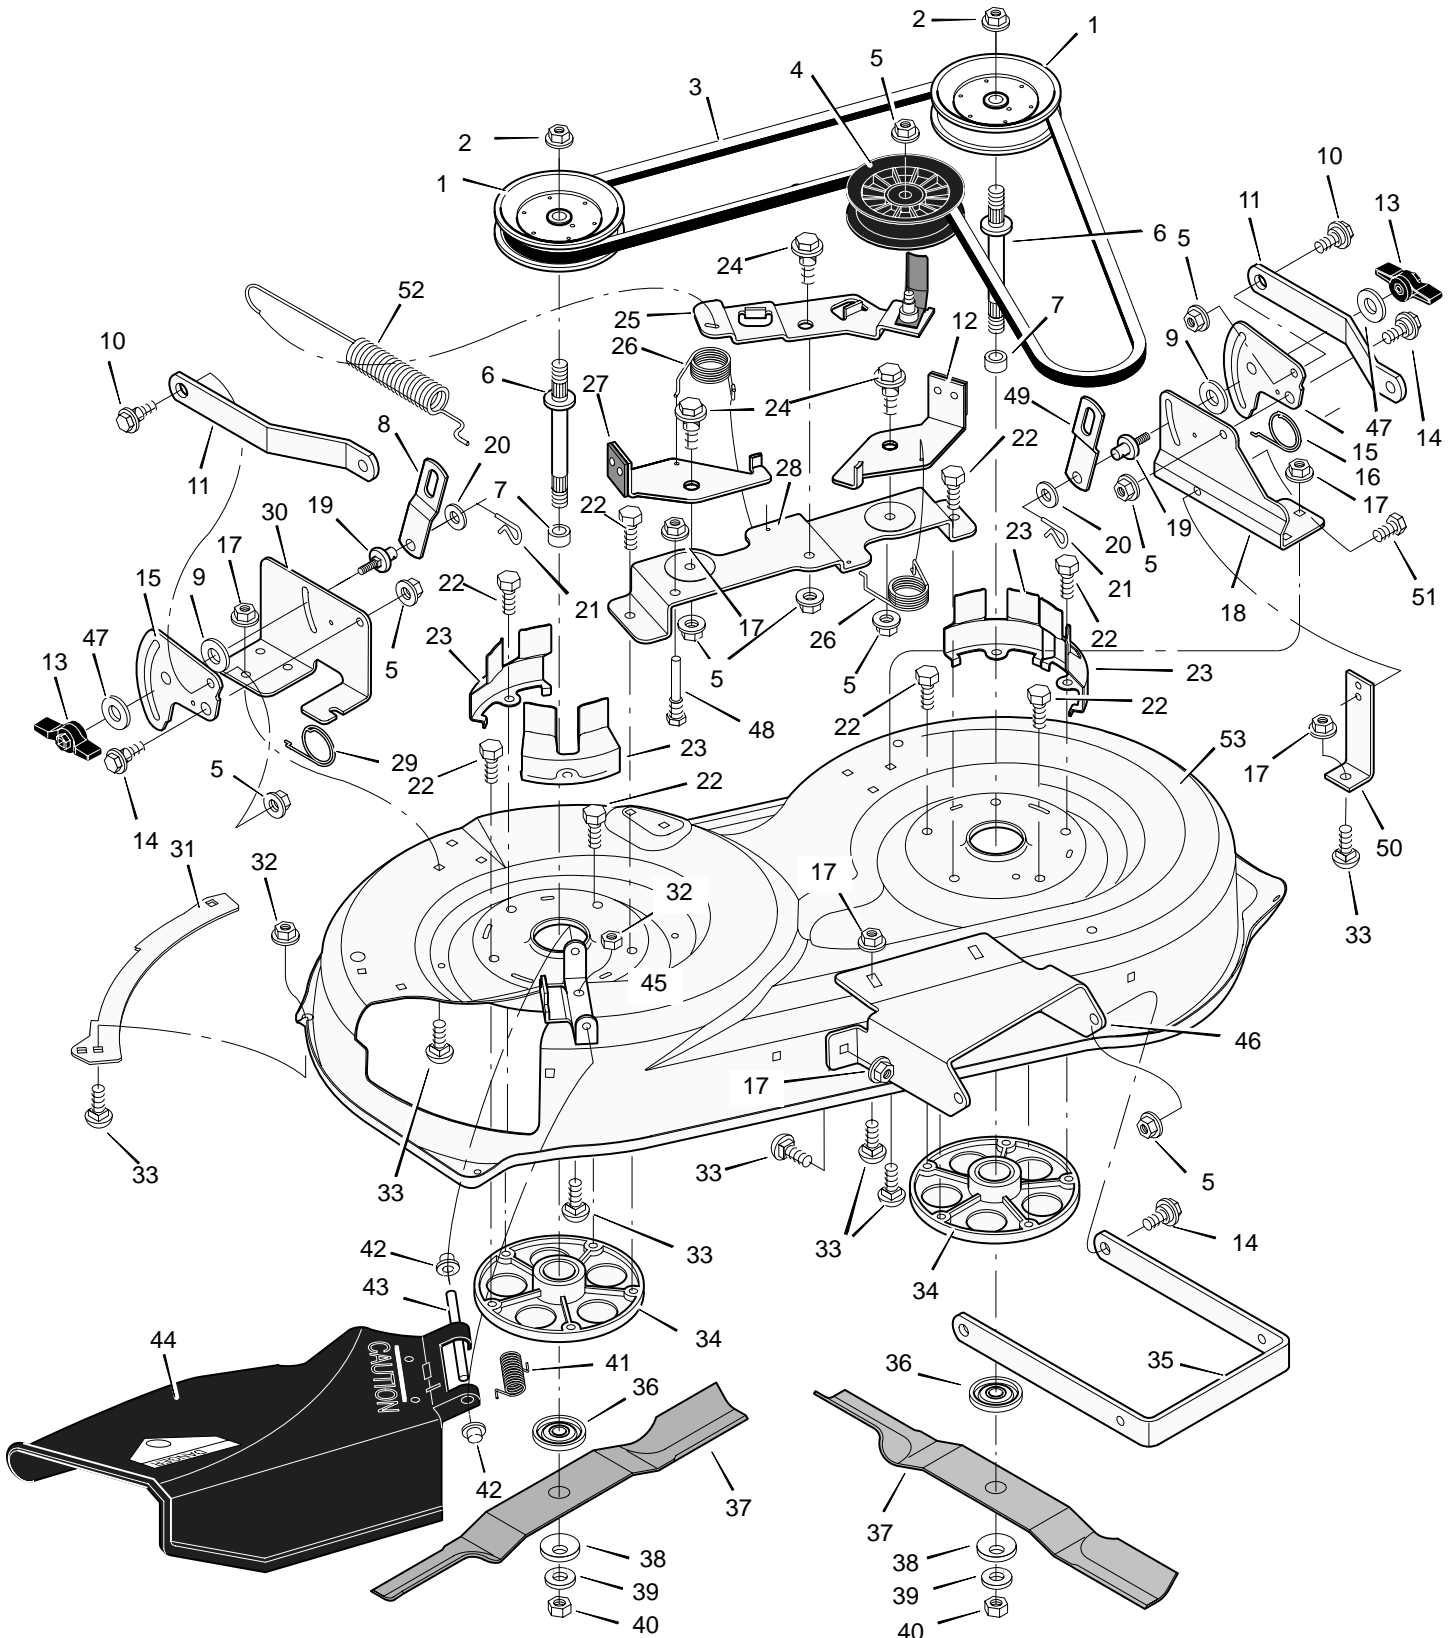

MODEL 38510x59A

REPAIR PARTS MOWER HOUSING

MODEL 38510x59A

REPAIR PARTS MOWER HOUSING

Key No.	Description	Part No.	Key No.	Description	Part No.
1	Pulley, Jackshaft	92852	28	Bracket Assembly, Brake	94059E701
2	Nut, Hex	15x121	29	Spring	166x42
3	Belt, Mower Drive	37x86	30	Bracket, Suspension	94052E701
4	Pulley, Idler	91801	31	Plate	91770E701
5	Nut, Flange	15x84	32	Nut, Flange	15x88
6	Jackshaft	94129	33	Bolt, Carriage	2x53
7	Spacer	94130	34	Mandrell	90905
8	Link, Right Lift	94053E701	35	Bracket, Suspension	94058E701
9	Pad, Friction	94137	36	Adapter, Blade	92466
10	Bolt, Shoulder	9x52	37	Blade	94913E701
11	Bracket, Suspension	94055E701	38	Washer	17x166
12	Pad Assembly, Left Brake	94049	39	Washer	17x165
13	Knob	94068	40	Nut	15x100
14	Bolt, Shoulder	9x51	41	Spring	166x4
15	Plate, Suspension	94128E701	42	Cap, Push On	28x23
16	Spring	166x43	43	Rod, Pivot	94957 Z
17	Nut, Flange	15x79	44	Deflector	94707
18	Bracket, Suspension	94054E701	45	Bracket, Deflector	94956E701
19	Pin, Hanger	94064	46	Bracket, Front Hanger	94062E701
20	Washer	17x103	47	Washer	17x45
21	Pin, Cotter	31x4	48	Guide, Belt	20619
22	Bolt	25x7	49	Link, Left Lift	94611E701
23	Cover, Pulley	94051E701	50	Bracket, Support	94681E701
24	Bolt, Shoulder	9x39	51	Screw	26x249
25	Arm, Idler	94177	52	Spring, Extension	165x118
26	Spring	166x41	53	Housing, Blade *	94061E701
27	Pad Assembly, Right Brake	94047	1-53	Complete Mower Housing Assembly	776000

* Includes Key No. 17, 18, 30, 31, 32, 33, 45, 46, 47 and 51.