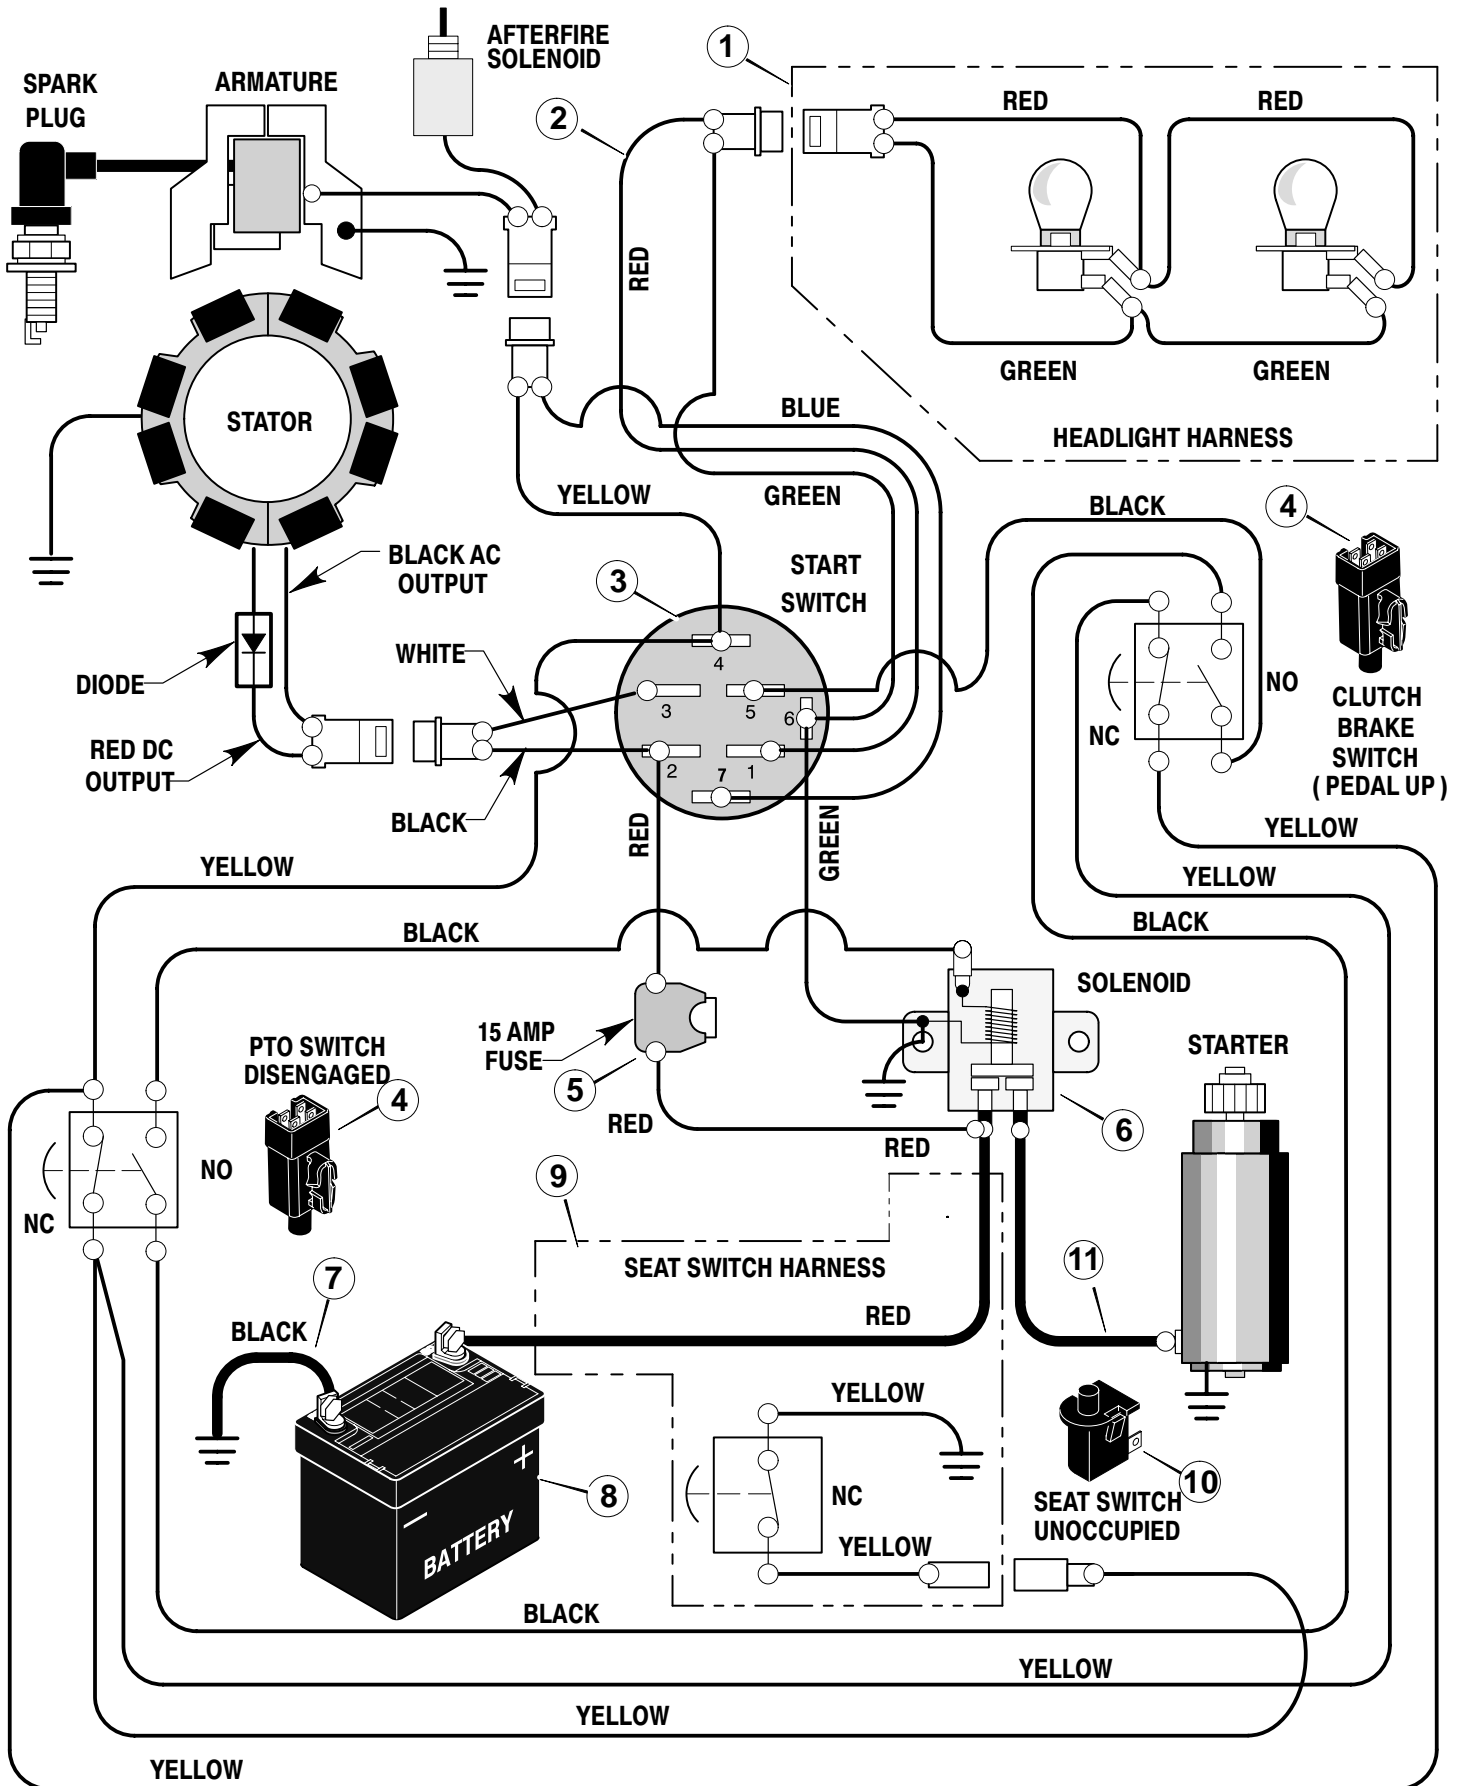

* Includes Key No. 17, 18, 30, 31, 32, 33, 45, 46, 47 and 51.

MODEL 38510x59A

REPAIR PARTS ENGINE MOUNT

MODEL 38510x59A

REPAIR PARTS ENGINE MOUNT

Key No.	Description	Part No.
1	Fuel Cap	92317
2	Fuel Tank	92342
3	Hose Clamp	91174
4	Fuel Line	23717
5	Hose Clamp	91174
6	Screw	26x201
7	Plate, Engine	94006E701
8	Throttle Control	92371
9	Engine*	—
10	Bolt, Engine Mount	25x7
11	Stack Pulley Assembly	94139Z
12	Lockwasher	19x35
13	Bolt, Hex	1x140
14	Washer	18x32
15	Screw	26x249
16	Gasket	91309
17	Muffler	91271
18	Deflector, Muffler	23740Z
19	Screw	26x208
20	Bolt, Hex	1x134
21	Guide, Belt	93349Z
22	Nut, Flange	15x79Z
23	Guide, Belt	94066Z
24	Shield, Heat	92381 SE
25	Lock, Screw	92378
26	Screw	26x263
27	Washer	18X32

MODEL 38510x59A

REPAIR PARTS ELECTRICAL SYSTEM

Key No.	Description	Part No.
1	Harness, Light Wire	250x68
	Socket, Light	92372
	Bulb, Light	90084
2	Harness, Chassis Wire	250x74
3	Switch, Ignition	92377
	Key, Ignition	20729
	Nut, Hex	91489
	Cap, Ignition	91488
4	Switch, Limit	94136
5	Fuse	54212
	Holder, Fuse	407078
6	Solenoid	94613
	Screw, Mounting	26x229
	Locknut	15x116
7	Cable, Battery Ground	24x32
	Screw, Ground Cable	26x213
8	Battery	21075
	Acid, Battery (Electrolyte)	93292
	Bolt, Carriage	2x82
	Wingnut	14x79
9	Harness, Seat Switch Wire	250x67
10	Switch, Seat Sensor	94159
11	Cable	24x31