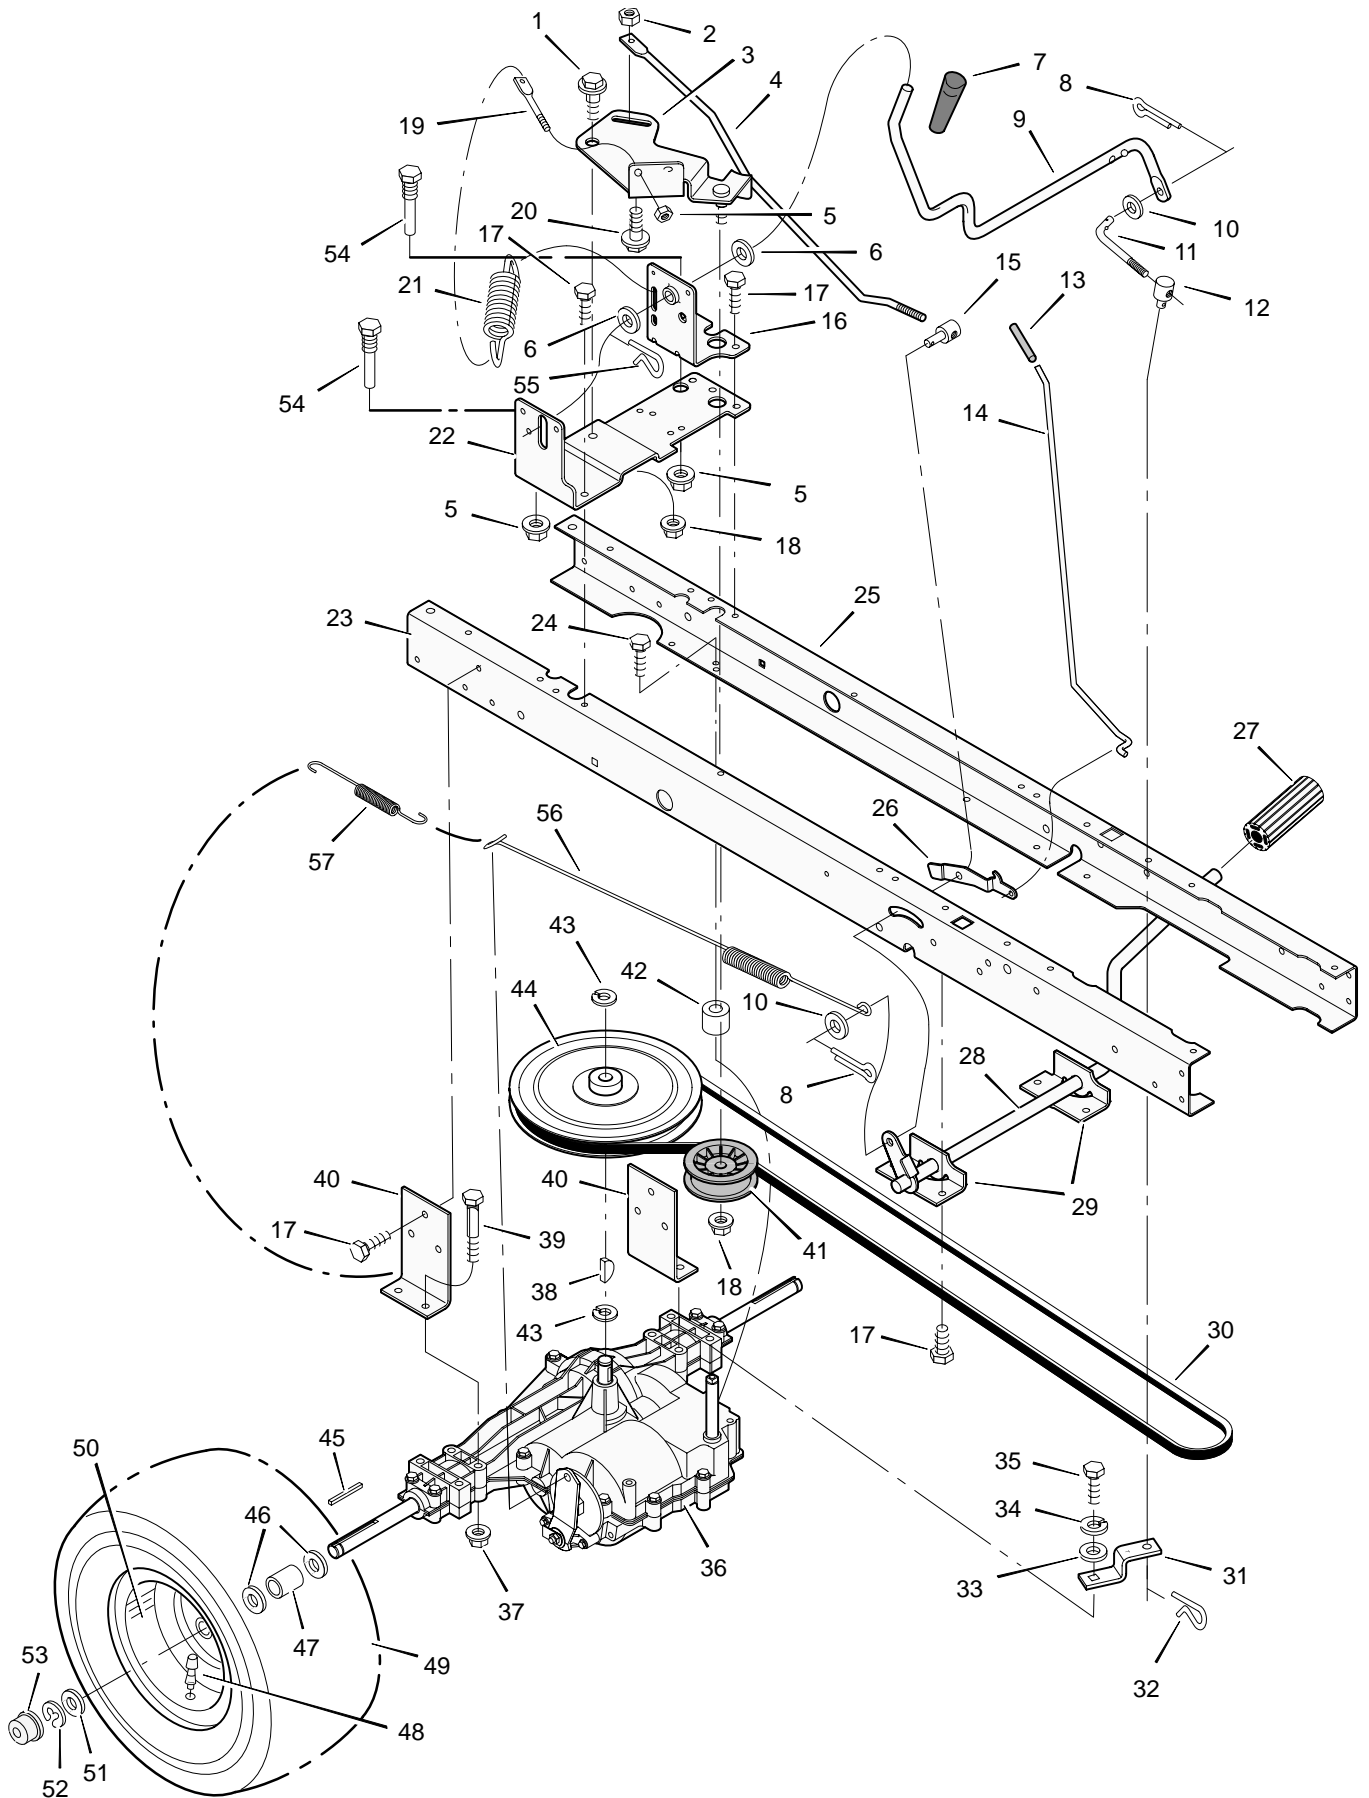

MODEL 38510x59A

REPAIR PARTS MOTION DRIVE

MODEL 38510x59A

REPAIR PARTS MOTION DRIVE

Key No.	Description	Part No.	Key No.	Description	Part No.
1	Bolt, Shoulder	9x39	30	Belt, Motion Drive	37x87
2	Nut, Hex	15x89	31	Yoke, Shift	94031Z
3	Arm, Idler	94040Z	32	Pin, Hair	31x6
4	Rod, Clutch	94041Z	33	Washer	17x148
5	Nut	15x79	34	Washer	18x32
6	Washer	17x102	35	Bolt	1x145
7	Grip	92697	36	Transaxle **	—
8	Pin, Cotter	30x20	37	Nut	15x88
9	Lever, Shift	94043Z	38	Key, Woodruff	20697
10	Washer	17x53	39	Bolt	1x124
11	Link, Shift	94044Z	40	Bracket, Transaxle	94008E701
12	Nut, Adjuster	21920	41	Pulley	91179
13	Grip	92724	42	Spacer	94132
14	Rod, Parking Brake	95005Z	43	E-Ring	11x7
15	Nut, Adjuster	94815	44	Pulley, Drive	91807
16	Bracket, Shift	94034E701	45	Key, Square	21553
17	Screw	26x249	46	Washer	17x160
18	Nut	15x84	47	Spacer, Transaxle	87x105Z
19	Link	94042Z	48	Stem, Valve	24373
20	Bolt, Shoulder	9x54	49	Tire *	91923
21	Spring, Extension	165x116	—	Tube	407049
22	Bracket, Shifter	94033E701	50	Wheel & Tire Assembly	92288-601
23	Frame, Right	94000E701	51	Washer	17x195
24	Screw	25x12	52	E-Ring	11x3
25	Frame, Left	94001E701	53	Hub Cap (Optional)	94618
26	Latch, Parking Brake	94045ZE701	54	Guide, Belt	93349
27	Pedal	21544	55	Pin, Hair	31x4
28	Lever, Brake/Clutch	94038E701	56	Spring, Extension	165x115
29	Bracket, Pedal	94035E701	57	Spring, Extension	165x92