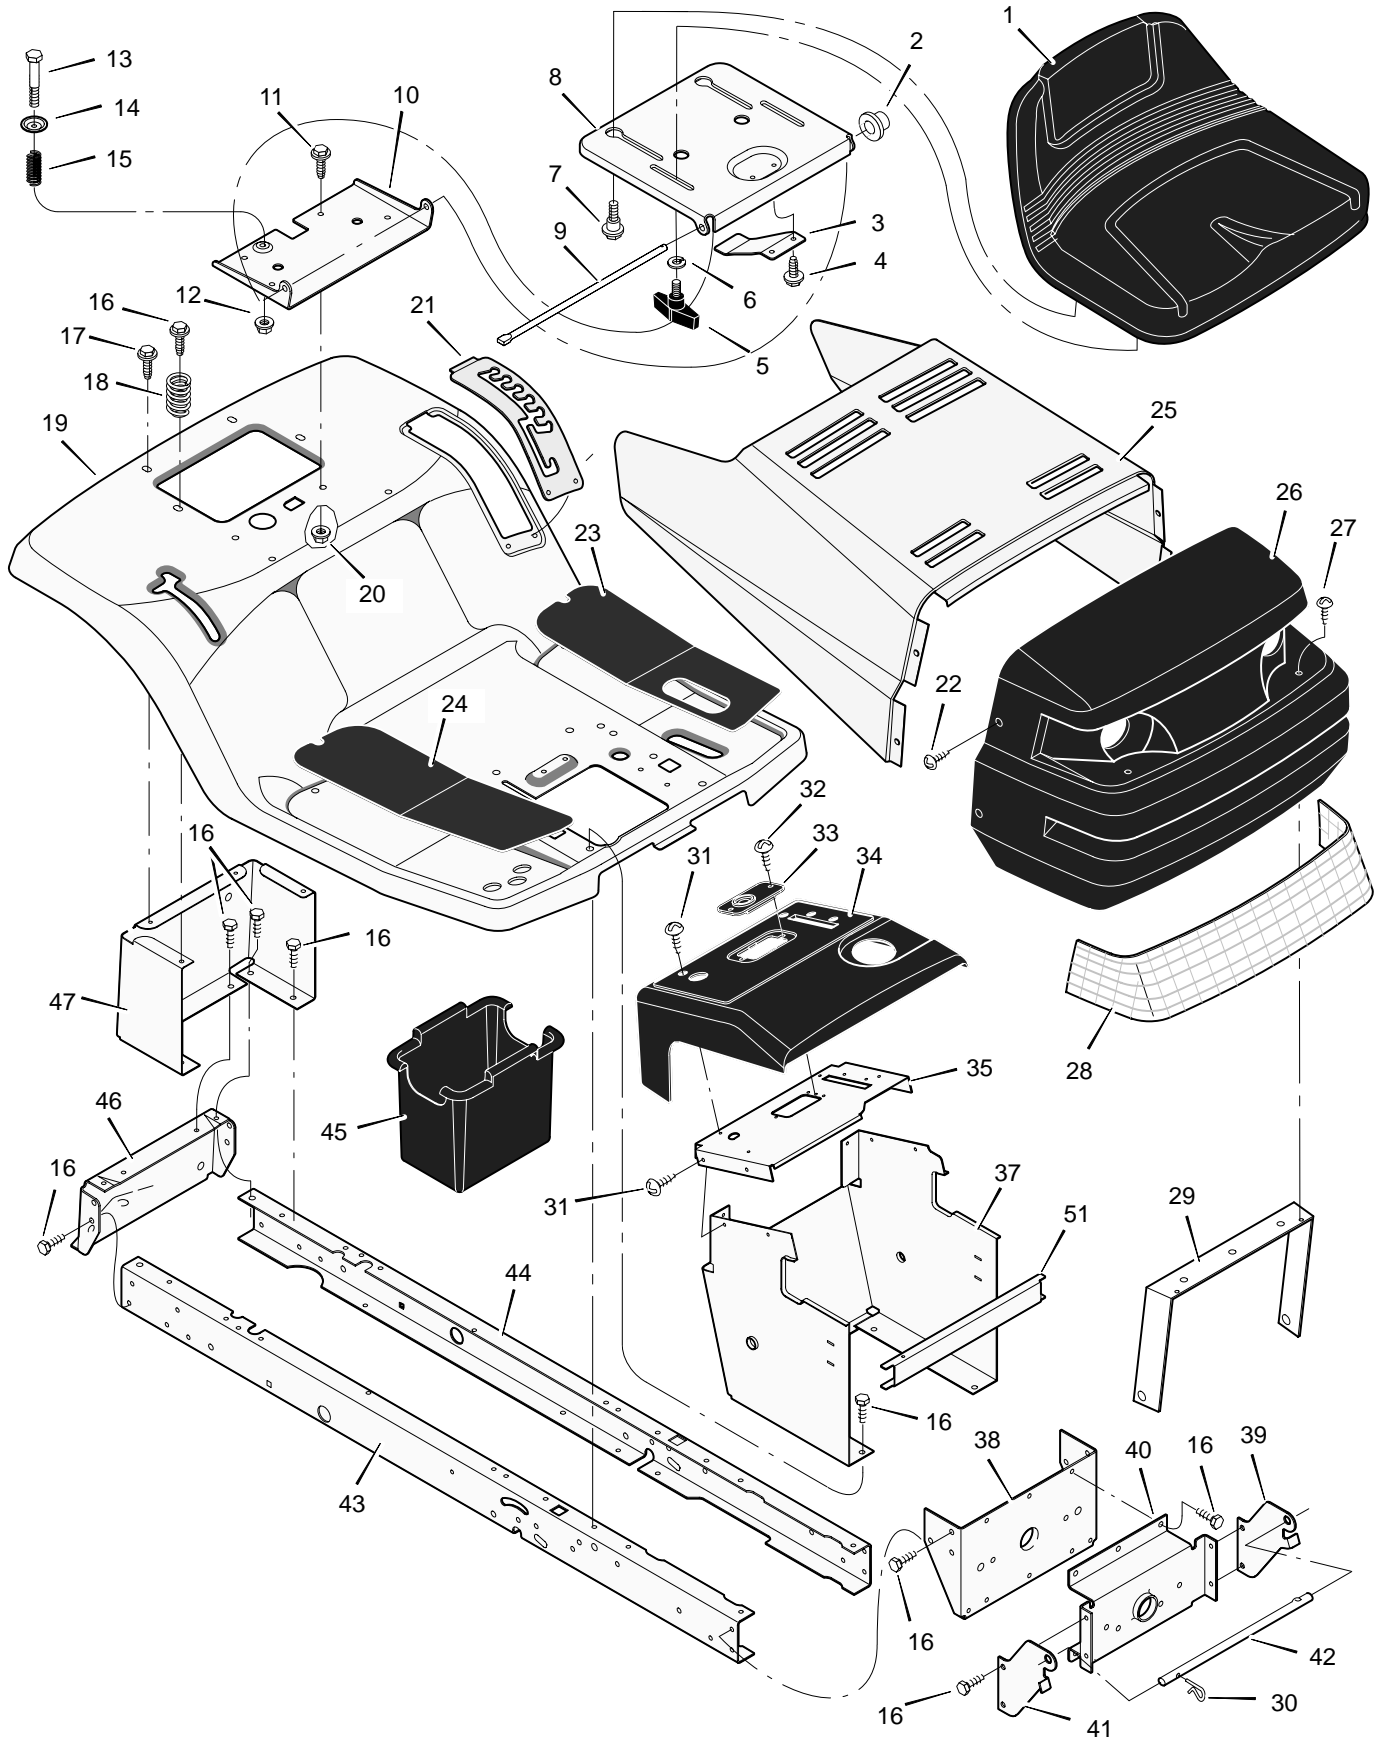

MODEL 38510x59A

REPAIR PARTS CHASSIS & HOOD

MODEL 38510x59A

REPAIR PARTS CHASSIS & HOOD

Key No.	Description	Part No.	Key No.	Description	Part No.
1	Seat	94802	30	Pin, Hair	31x4
2	Cap, Push On	28x23	31	Screw	26x270
3	Spring	94057	32	Screw	26x238
4	Screw	26x229	33	Bearing, Steering	94214
5	Bolt, Wing	94160	34	Dash	95033
6	Washer	17x47Z	35	Plate, Dash	94211E701
7	Bolt, Shoulder	9x56	36	Panel, Access	93007E717
8	Support, Seat	94154E245	37	Support, Dash	94210E717
9	Rod, Pivot	94156 Z	38	Bracket, Rear Hanger	94013E701
10	Bracket, Pivot	94153E717	39	Support, Left Grille	94213E701
11	Bolt	1x45	40	Axle, Hanger	94007E701
12	Nut	15x89	41	Support, Right Grille	94212E701
13	Bolt, Shoulder	9x55	42	Rod, Pivot	92332Z
14	Washer	94155Z	43	Frame, Right	94000E701
15	Spring	164x31	44	Frame, Left	94001E701
16	Screw	26x249	45	Container, Battery	94069
17	Screw	26x263	46	Plate, Hitch	94002E717
18	Spring	164x30	47	Panel, Rear	94023E717
19	Deck, Seat	94070E245	51	Channel	94215E701
20	Nut	15x88	—	Decal, Right Hood	44x7108
21	Plate, Index	94829E701	—	Decal, Left Hood	44x7109
23	Mat, Left	94149	—	Decal, Shifter	44x6278
24	Mat, Right	94148	—	Decal, Warning Symbols	44x6815
25	Hood	92333E245	—	Decal, Front Grille	44x7120
26	Grille Assembly (Includes Lens)	94867E717	—	Book, Instruction	F-97792
27	Screw	26x239	—	Book, Instruction	F-97793
28	Lens	92334	—	Parts List	F-97794
29	Brace, Grille	92448