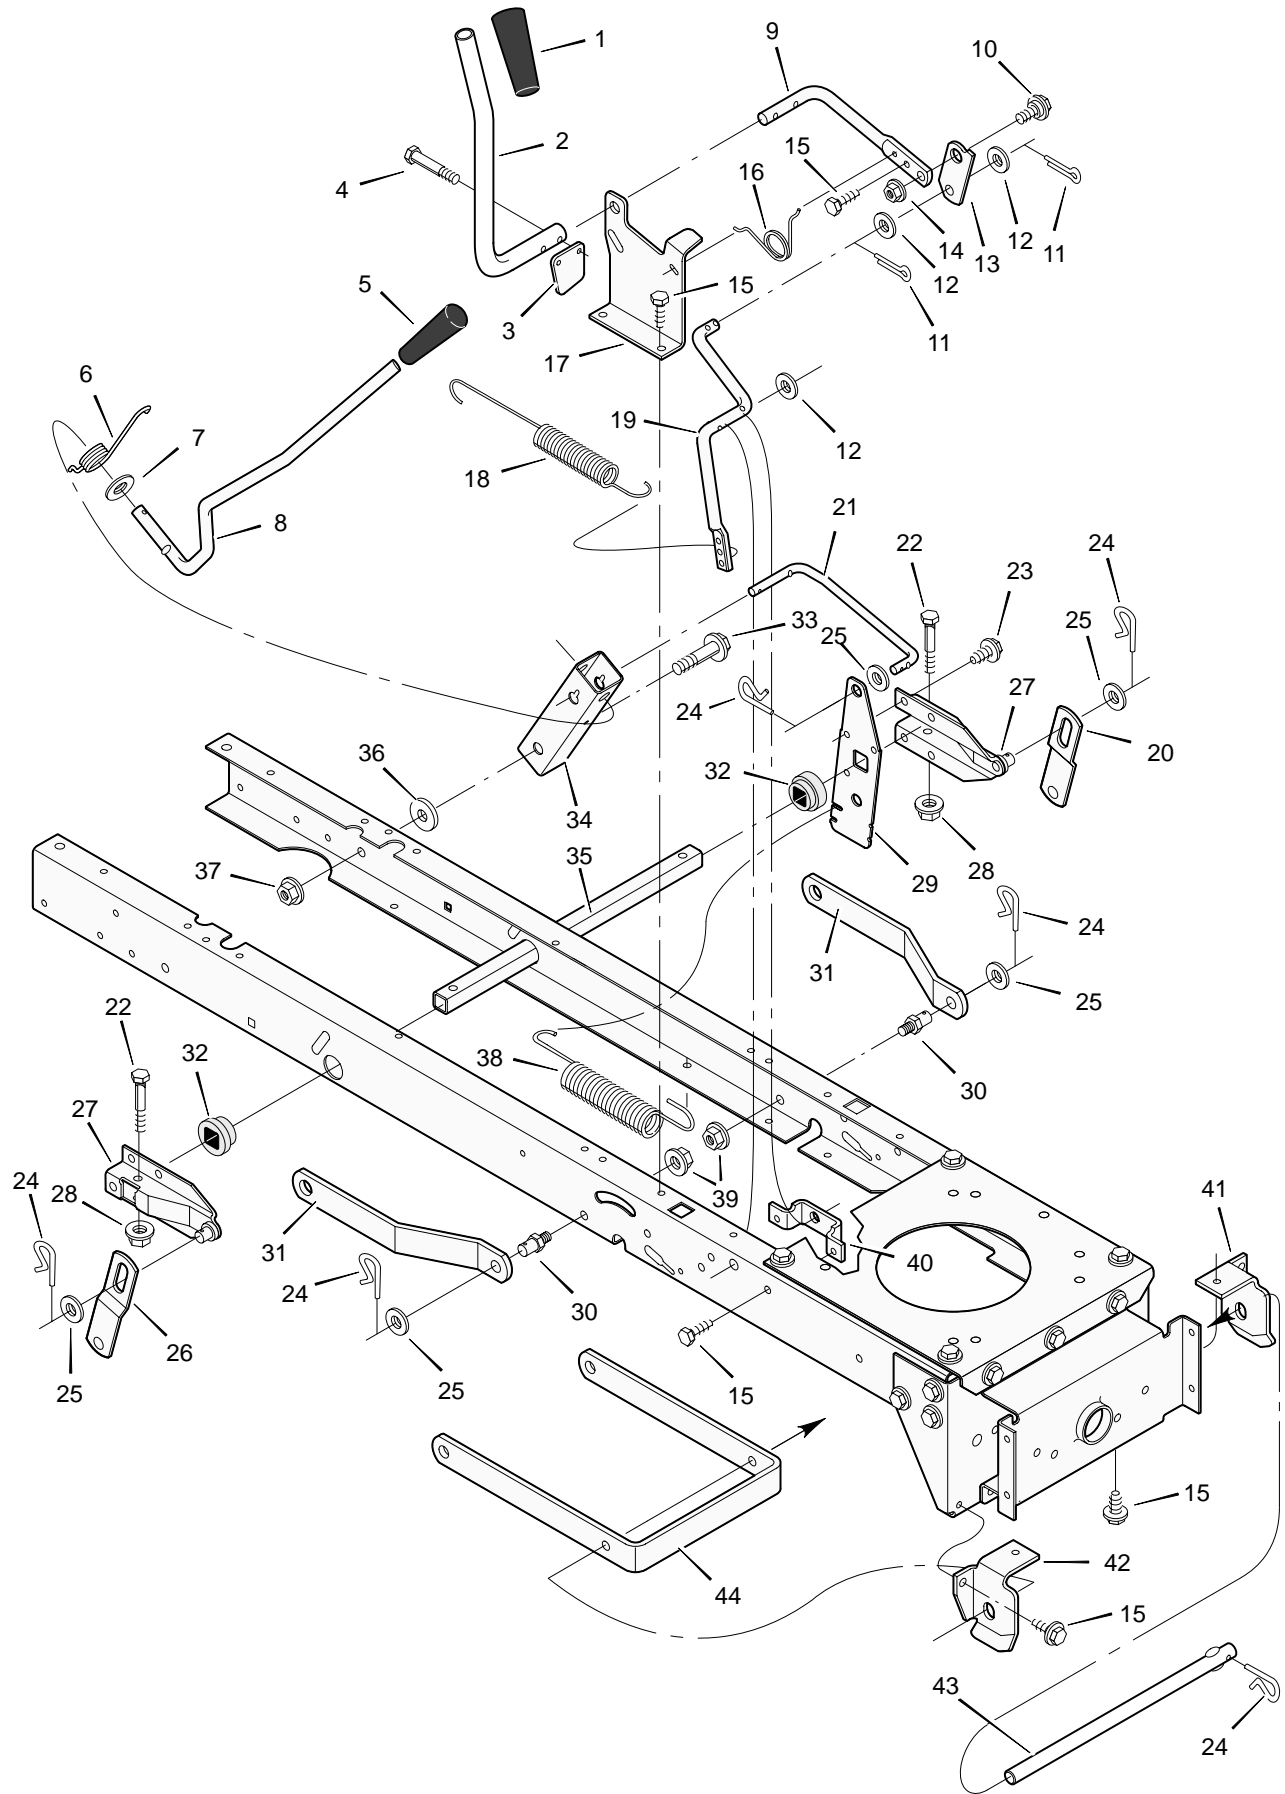

MODEL 38510x59A

REPAIR PARTS MOWER HOUSING SUSPENSION

MODEL 38510x59A

REPAIR PARTS MOWER HOUSING SUSPENSION

Key No.	Description	Part No.	Key No.	Description	Part No.
1	Grip	92698	23	Screw	26x49
2	Handle	94217Z	24	Pin, Hair	31x4
3	Pad, Switch	94022E701	25	Washer	17x91Z
4	Bolt	25x3	26	Link, Right Lift	94053E701
5	Grip	92697	27	Lever Assembly, Lift	94180E701
6	Spring	166x40	28	Nut, Flange	15x118
7	Washer	17x103	29	Plate, Lift Arm	94030E701
8	Lever, Lift	94029Z	30	Pin	94067
9	Lever, PTO	94017Z	31	Bracket, Rear Suspension	94055E701
10	Bolt, Shoulder	9x39	32	Bushing	94065
11	Pin, Cotter	30x20	33	Bolt, Shoulder	9x53
12	Washer	17x102	34	Bracket, Pivot	94015E701
13	Link, PTO	94004Z	35	Tube, Deck Lift	94063E701
14	Nut, Flange	15x84	36	Washer	17x191
15	Screw	26x249	37	Nut, Flange	15x84
16	Spring	166x39	38	Spring	165x117
17	Bracket, PTO	94018	39	Nut, Flange	15x68
18	Spring	165x118	40	Bracket, PTO	94005E701
19	Crank, PTO	94019 D	41	Hanger, Left Deck	94027E701
20	Link, Left Lift	94611E701	42	Hanger, Right Deck	94026E701
21	Link, Lift	94028E701	43	Rod, Hanger	94158Z
22	Bolt	1x74	44	Bracket, Suspension	94058E701