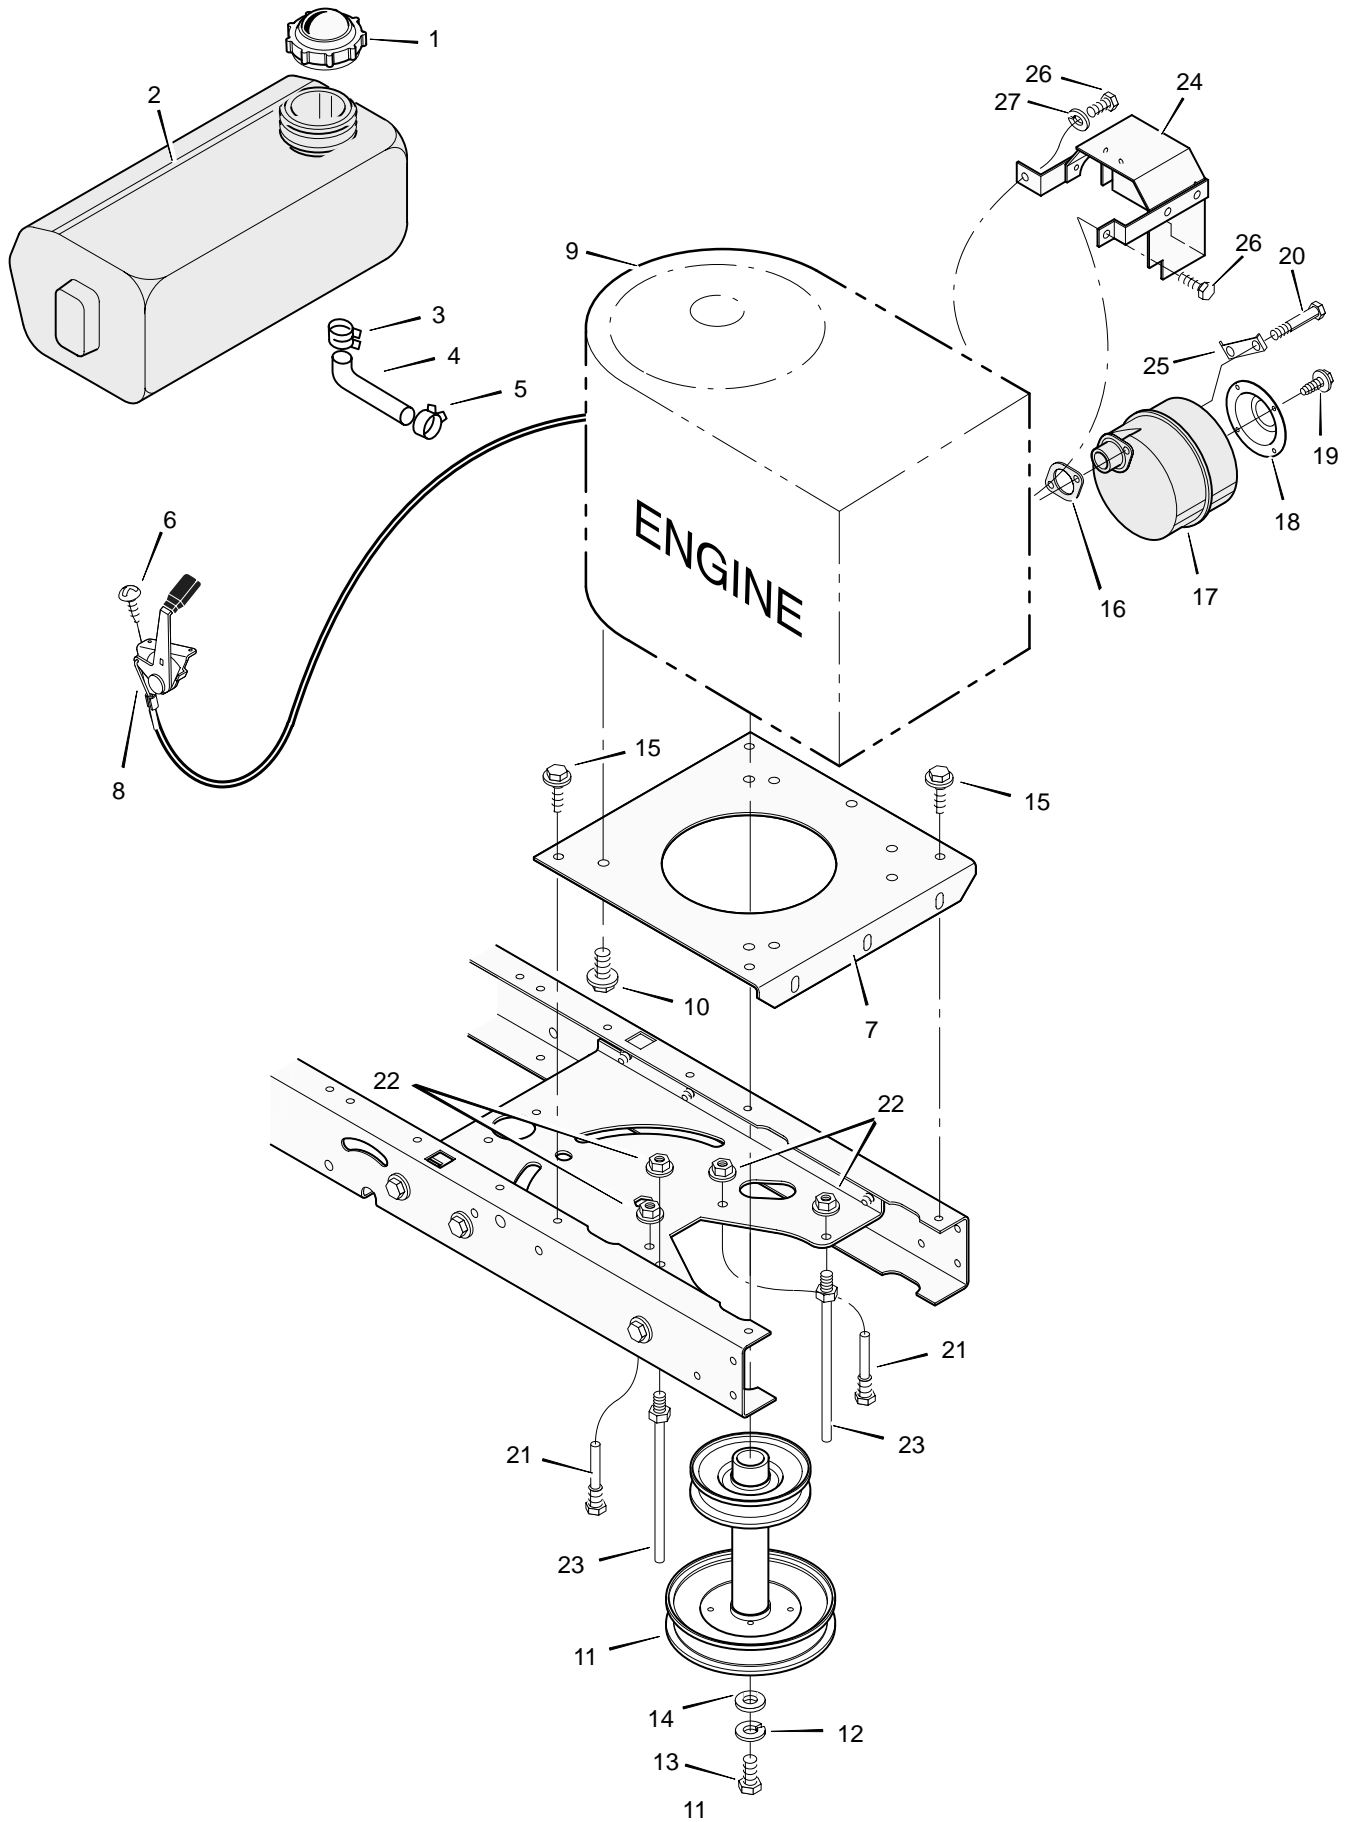

Key No.	Description	Part No.	Key No.	Description	Part No.
1	Grip	92698	23	Screw	26x49
2	Handle	94217Z	24	Pin, Hair	31x4
3	Pad, Switch	94022E701	25	Washer	17x91Z
4	Bolt	25x3	26	Link, Right Lift	94053E701
5	Grip	92697	27	Lever Assembly, Lift	94180E701
6	Spring	166x40	28	Nut, Flange	15x118
7	Washer	17x103	29	Plate, Lift Arm	94030E701
8	Lever, Lift	94029Z	30	Pin	94067
9	Lever, PTO	94017Z	31	Bracket, Rear Suspension	94055E701
10	Bolt, Shoulder	9x39	32	Bushing	94065
11	Pin, Cotter	30x20	33	Bolt, Shoulder	9x53
12	Washer	17x102	34	Bracket, Pivot	94015E701
13	Link, PTO	94004Z	35	Tube, Deck Lift	94063E701
14	Nut, Flange	15x84	36	Washer	17x191
15	Screw	26x249	37	Nut, Flange	15x84
16	Spring	166x39	38	Spring	165x117
17	Bracket, PTO	94018	39	Nut, Flange	15x68
18	Spring	165x118	40	Bracket, PTO	94005E701
19	Crank, PTO	94019 D	41	Hanger, Left Deck	94027E701
20	Link, Left Lift	94611E701	42	Hanger, Right Deck	94026E701
21	Link, Lift	94028E701	43	Rod, Hanger	94158Z
22	Bolt	1x74	44	Bracket, Suspension	94058E701

* Includes Key No. 17, 18, 30, 31, 32, 33, 45, 46, 47 and 51.

MODEL 38510x59A

REPAIR PARTS ENGINE MOUNT

MODEL 38510x59A

REPAIR PARTS ENGINE MOUNT

Key No.	Description	Part No.
1	Fuel Cap	92317
2	Fuel Tank	92342
3	Hose Clamp	91174
4	Fuel Line	23717
5	Hose Clamp	91174
6	Screw	26x201
7	Plate, Engine	94006E701
8	Throttle Control	92371
9	Engine*	—
10	Bolt, Engine Mount	25x7
11	Stack Pulley Assembly	94139Z
12	Lockwasher	19x35
13	Bolt, Hex	1x140
14	Washer	18x32
15	Screw	26x249
16	Gasket	91309
17	Muffler	91271
18	Deflector, Muffler	23740Z
19	Screw	26x208
20	Bolt, Hex	1x134
21	Guide, Belt	93349Z
22	Nut, Flange	15x79Z
23	Guide, Belt	94066Z
24	Shield, Heat	92381 SE
25	Lock, Screw	92378
26	Screw	26x263
27	Washer	18X32