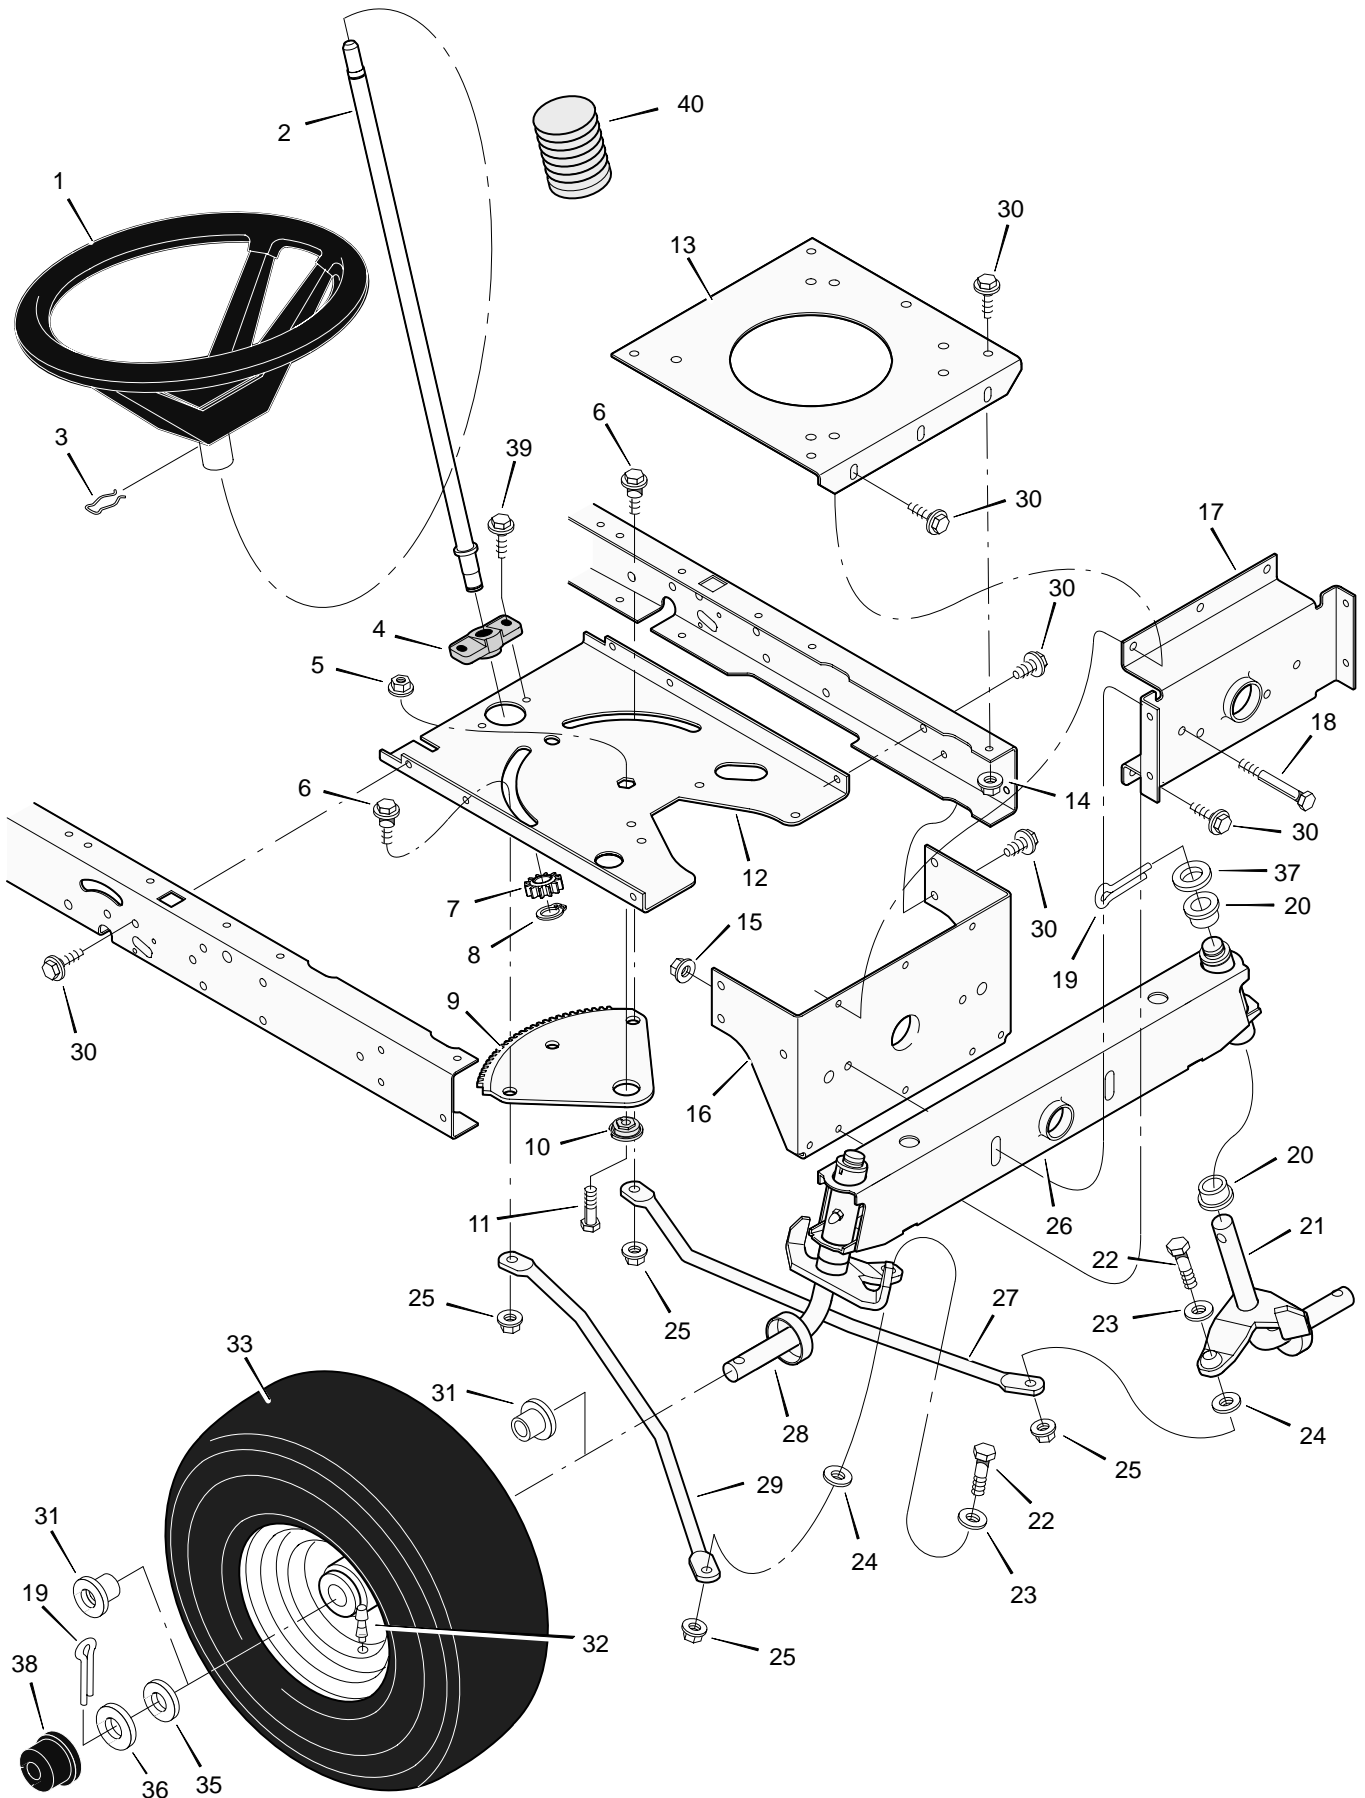

MODEL 38510x59A

REPAIR PARTS STEERING

MODEL 38510x59A

REPAIR PARTS STEERING

Key No.	Description	Part No.
1	Wheel, Steering	94805
2	Post, Steering	94127
3	Clip, Retainer	94131
4	Bearing	94124
5	Nut, Flange	15x113
6	Bolt, Shoulder	9x57
7	Gear, Pinion	94122
8	Ring, Snap	11x25
9	Gear, Sector	94121
10	Bearing	94123
11	Bolt	1x84
12	Plate, Steering	94003E701
13	Plate, Engine	94006E701
14	Nut, Flange	15x88
15	Nut, Flange	15x118
16	Bracket, Hanger	94013E701
17	Axle, Hanger	94007E701
18	Bolt	1x146
19	Pin, Cotter	30x49
20	Bearing	92527
21	Spindle Assembly, Left	94576E245
22	Bolt	1x111
23	Washer	17x104
24	Washer	17x53
25	Nut, Flange	15x84
26	Axle Assembly	94012E701
27	Drag Link, Left	94021E701
28	Spindle Assembly, Right	94575E245
29	Drag Link, Right	94020E701
30	Screw	26x249
31	Bearing, Wheel	91334
32	Stem, Valve	24373
33	Tire *	91912
34	Wheel and Tire Assembly	94578-601
35	Washer	17x195
36	Washer	17x192
37	Washer	17x113
38	Hub Cap (Optional)	94618
39	Screw	26x267
40	Bellows (Optional)	54789

* When you order a tire, make sure to give the brand name of the tire so that the tread pattern on the tire will match.