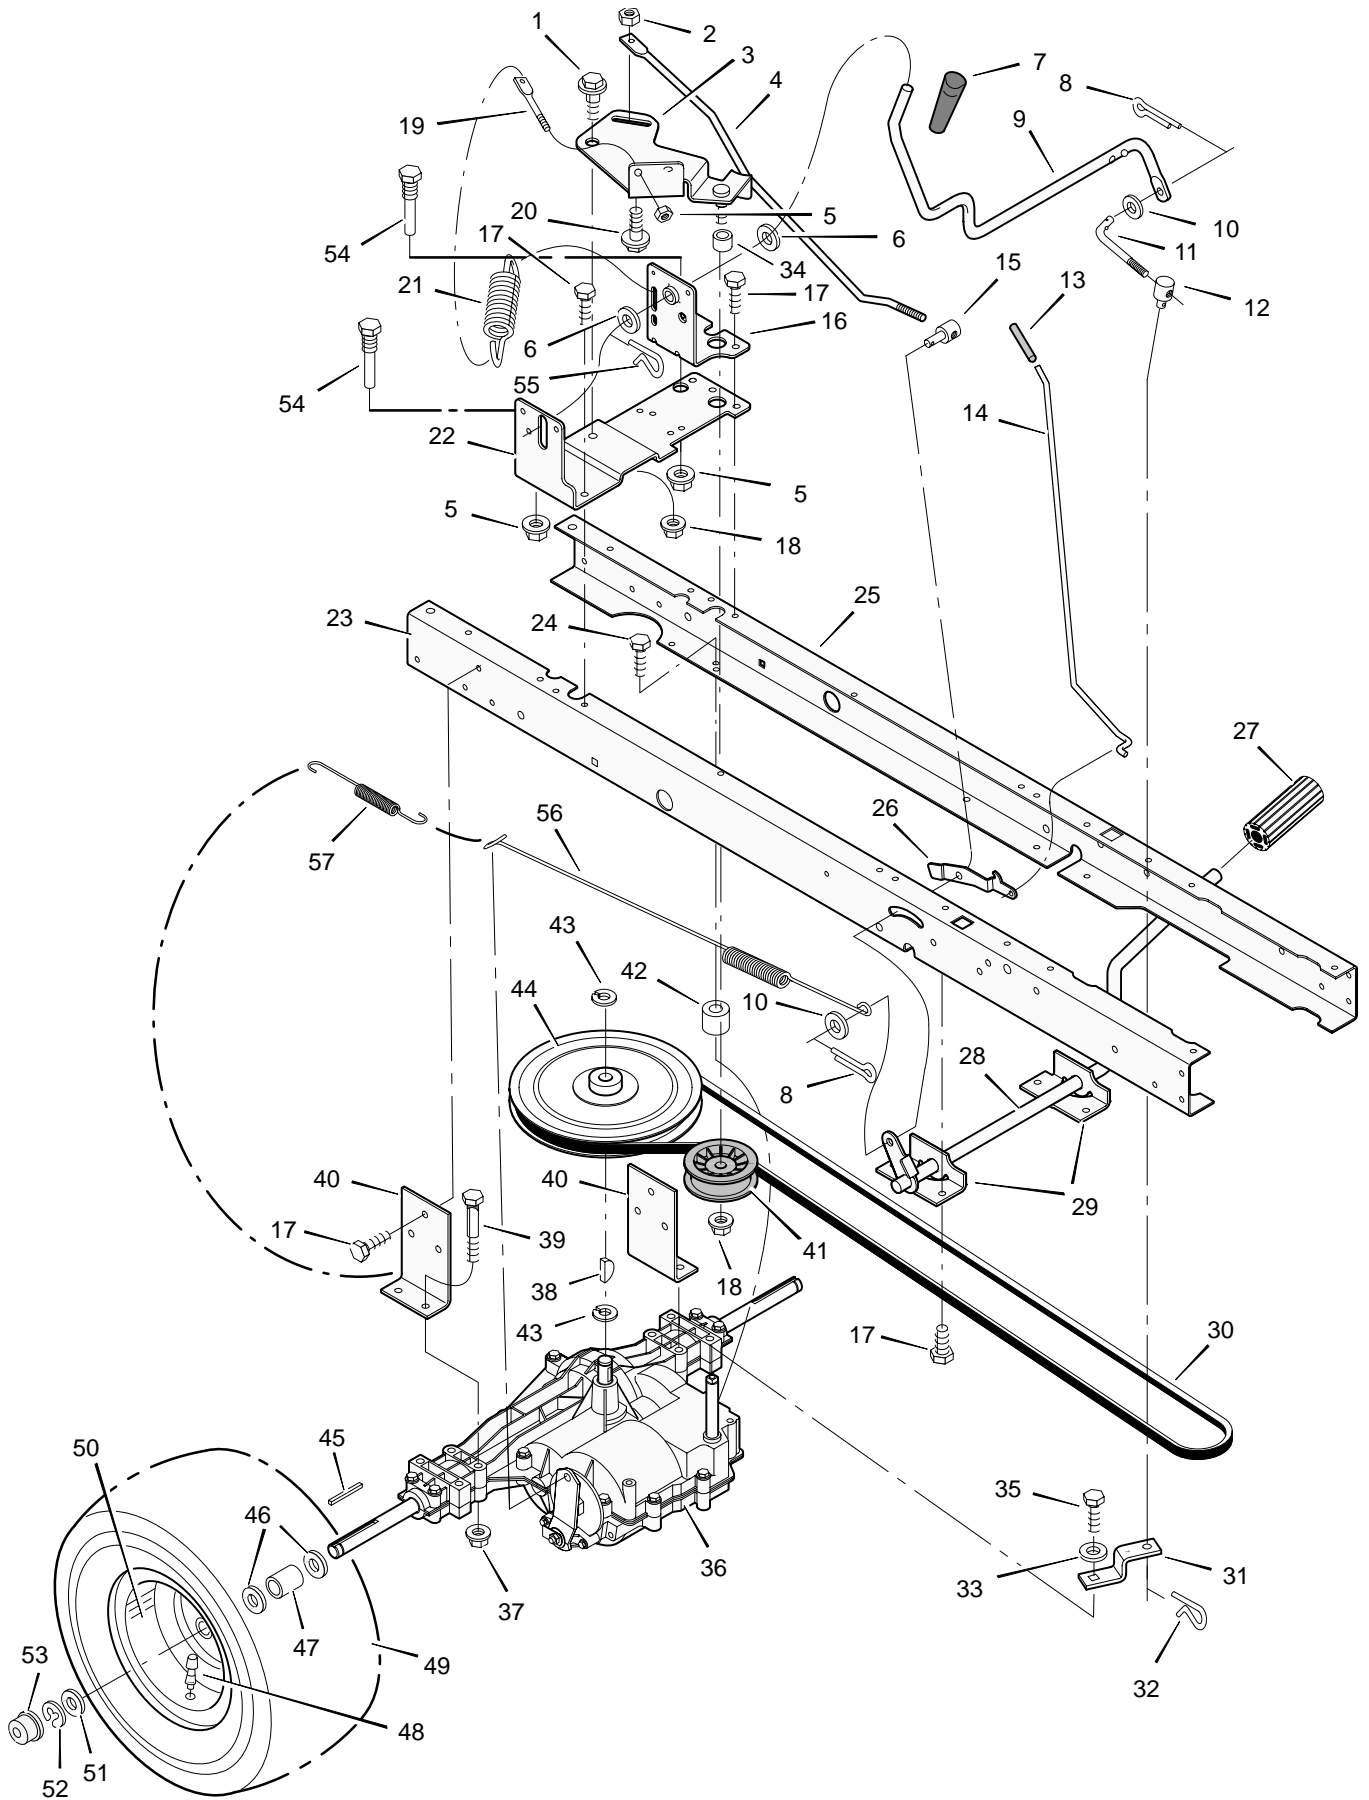

MODEL 38502x98C

REPAIR PARTS MOTION DRIVE

MODEL 38502x98C

REPAIR PARTS MOTION DRIVE

Key No.	Description	Part No.	Key No.	Description	Part No.
1	Bolt, Shoulder	9x39	30	Belt, Motion Drive	37x87
2	Nut, Hex	15x89	31	Yoke, Shift	94031Z
3	Arm, Idler	690173 Z	32	Pin, Hair	31x6
4	Rod, Clutch	94041 Z	33	Washer	17x148
5	Nut	15x79	34	Spacer	690369
6	Washer	17x102	35	Bolt	6x105
7	Grip	92697	36	Transaxle **	—
8	Pin, Cotter	30x20	37	Nut	15x88
9	Lever, Shift	94043 Z	38	Key, Woodruff	20697
10	Washer	17x47 Z	39	Bolt	1x155
11	Link, Shift	94044 Z	40	Bracket, Transaxle	94008E700
12	Nut, Adjuster	21920	41	Pulley	690409
13	Grip	91079	42	Spacer	94132
14	Rod, Parking Brake	95005 Z	43	E-Ring	11x7
15	Nut, Adjuster	94815	44	Pulley, Drive	95094
16	Bracket, Shift	94034E700	45	Key, Square	21553
17	Screw	26x249	46	Washer	17x160
18	Nut	15x84	47	Spacer, Transaxle	690554 Z
19	Mount, Stud Spring	94042 Z	48	Stem, Valve	24373
20	Bolt, Shoulder	9x54	49	Tire *	91923
21	Spring, Extension	165x116	—	Tube	407049
22	Bracket, Shifter	690166E700	50	Wheel & Tire Assembly	92288-601
23	Frame, Right	690206E700	51	Washer	17x195
24	Screw	25x12	52	E-Ring	11x3
25	Frame, Left	690207E700	53	Hub Cap	94618
26	Latch, Parking Brake	94045 Z	54	Guide, Belt	93349
27	Pedal	21544	55	Pin, Hair	31x4
28	Lever, Brake/Clutch	94038E700	56	Spring, Extension	165x115
29	Bracket, Pedal	94035E700	57	Spring, Extension	165x92

* When you order a tire, make sure to give the brand name of the tire so that the tread pattern on the tire will match.

** For information on Replacement Parts see the Central Parts Distributor in your area.