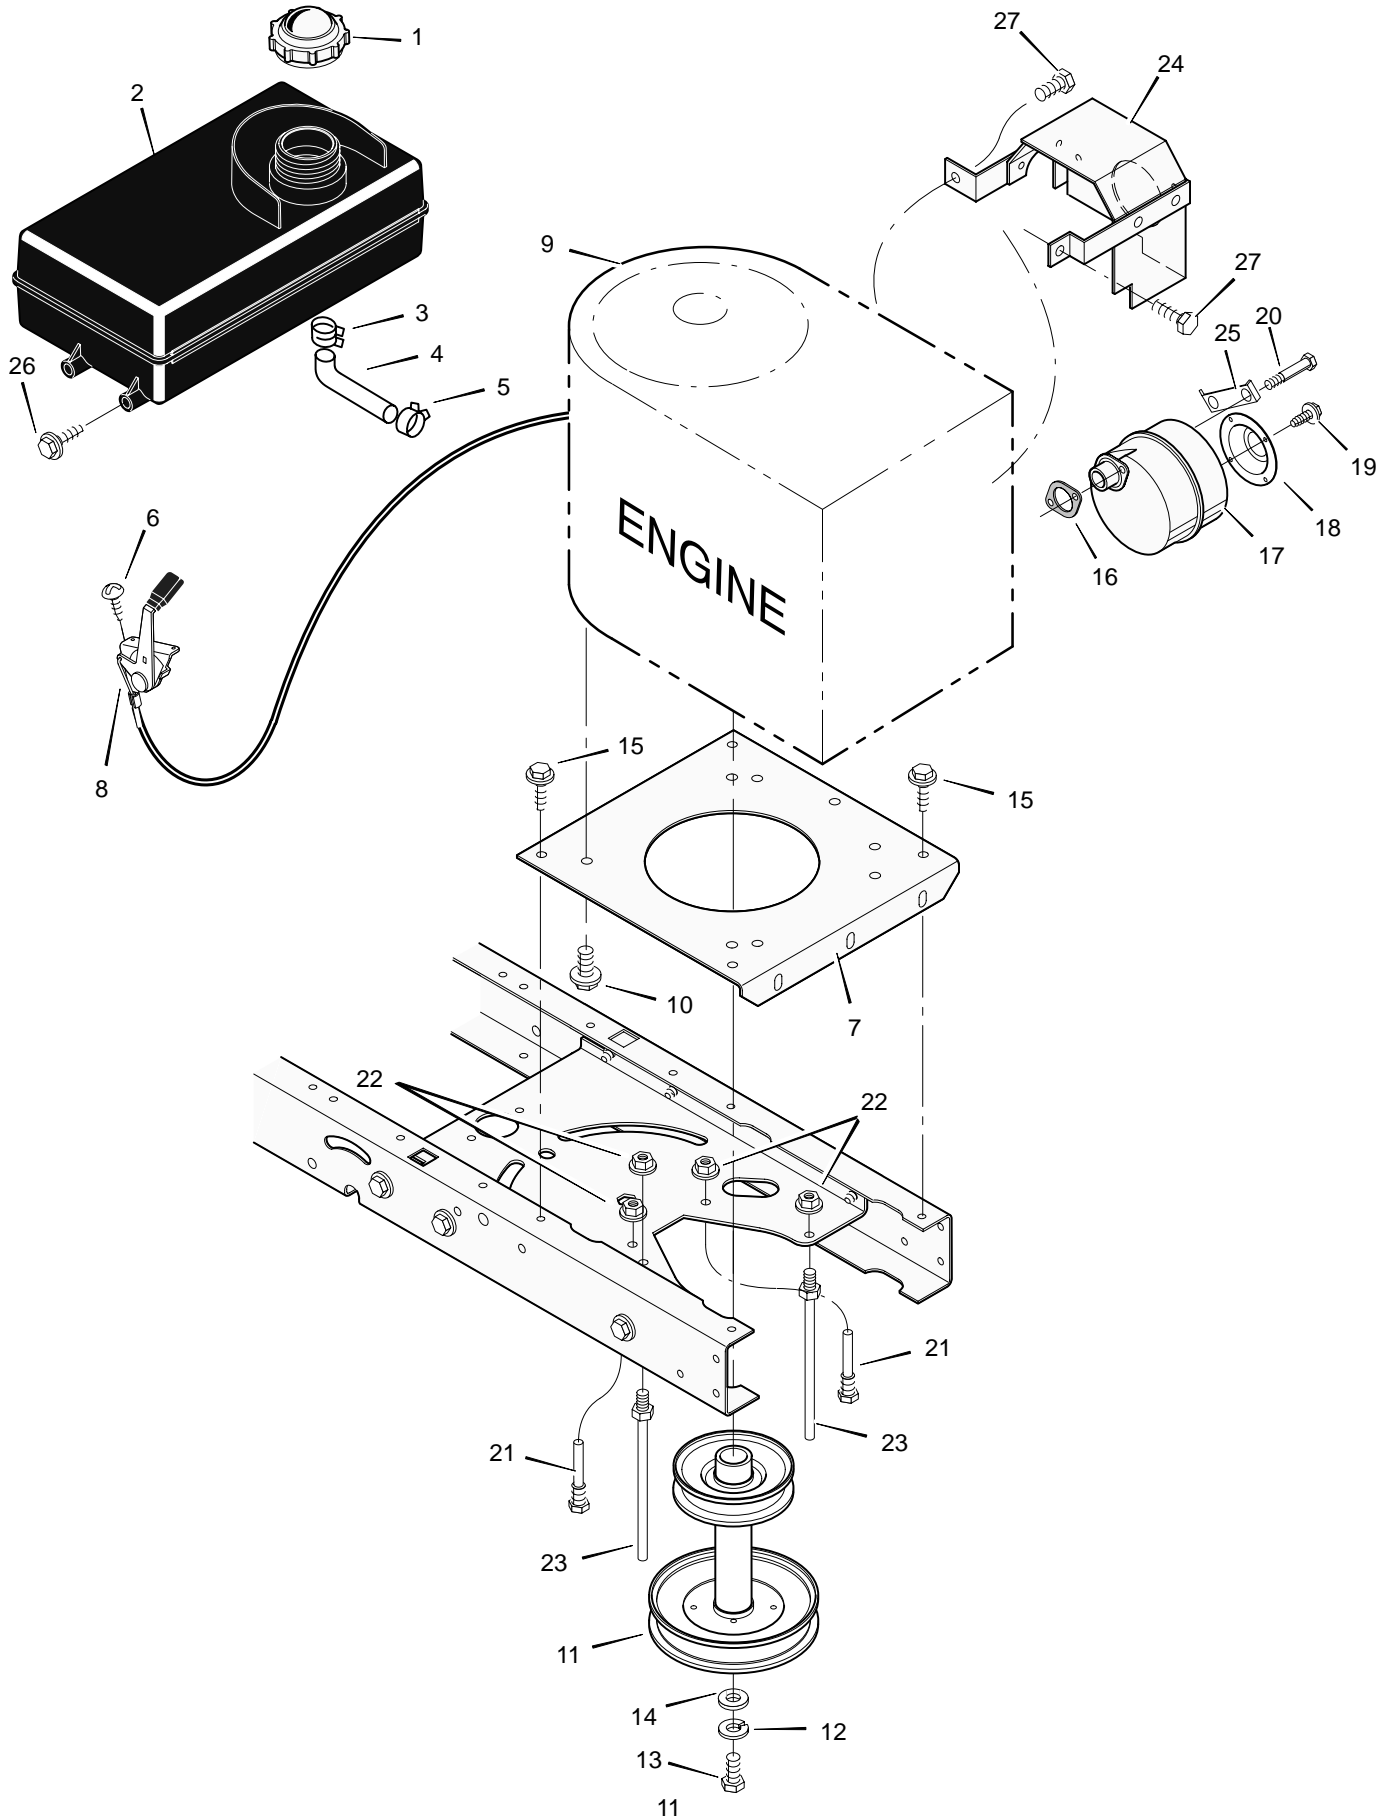

MODEL 38502x98C

REPAIR PARTS ENGINE MOUNT

MODEL 38502x98C

REPAIR PARTS ENGINE MOUNT

Key No.	Description	Part No.
1	Fuel Cap	92317
2	Fuel Tank	94073
3	Hose Clamp	95197
4	Fuel Line	23717
5	Hose Clamp	95197
6	Screw	26x201
7	Plate, Engine	94006E700
8	Throttle Control	91989
9	Engine*	———
10	Bolt, Engine Mount	25x7
11	Stack Pulley Assembly	690439 Z
12	Lockwasher	19x35
13	Bolt, Hex	1x140
14	Washer	17x170
15	Screw	26x249
16	Gasket	91309
17	Muffler	91271
18	Deflector, Muffler	94099 Z
19	Screw	26x208
20	Bolt, Hex	1x134
21	Guide, Belt	93349
22	Nut, Flange	15x79Z
23	Guide, Belt	94066
24	Shield, Heat	94320SE
25	Lock, Screw	92378
26	Screw	26x253
27	Screw	26x263

* Parts are available from an engine Authorized Service Center. See "Engines, Gasoline" or "Gasoline Engines" in the yellow pages of the telephone directory.