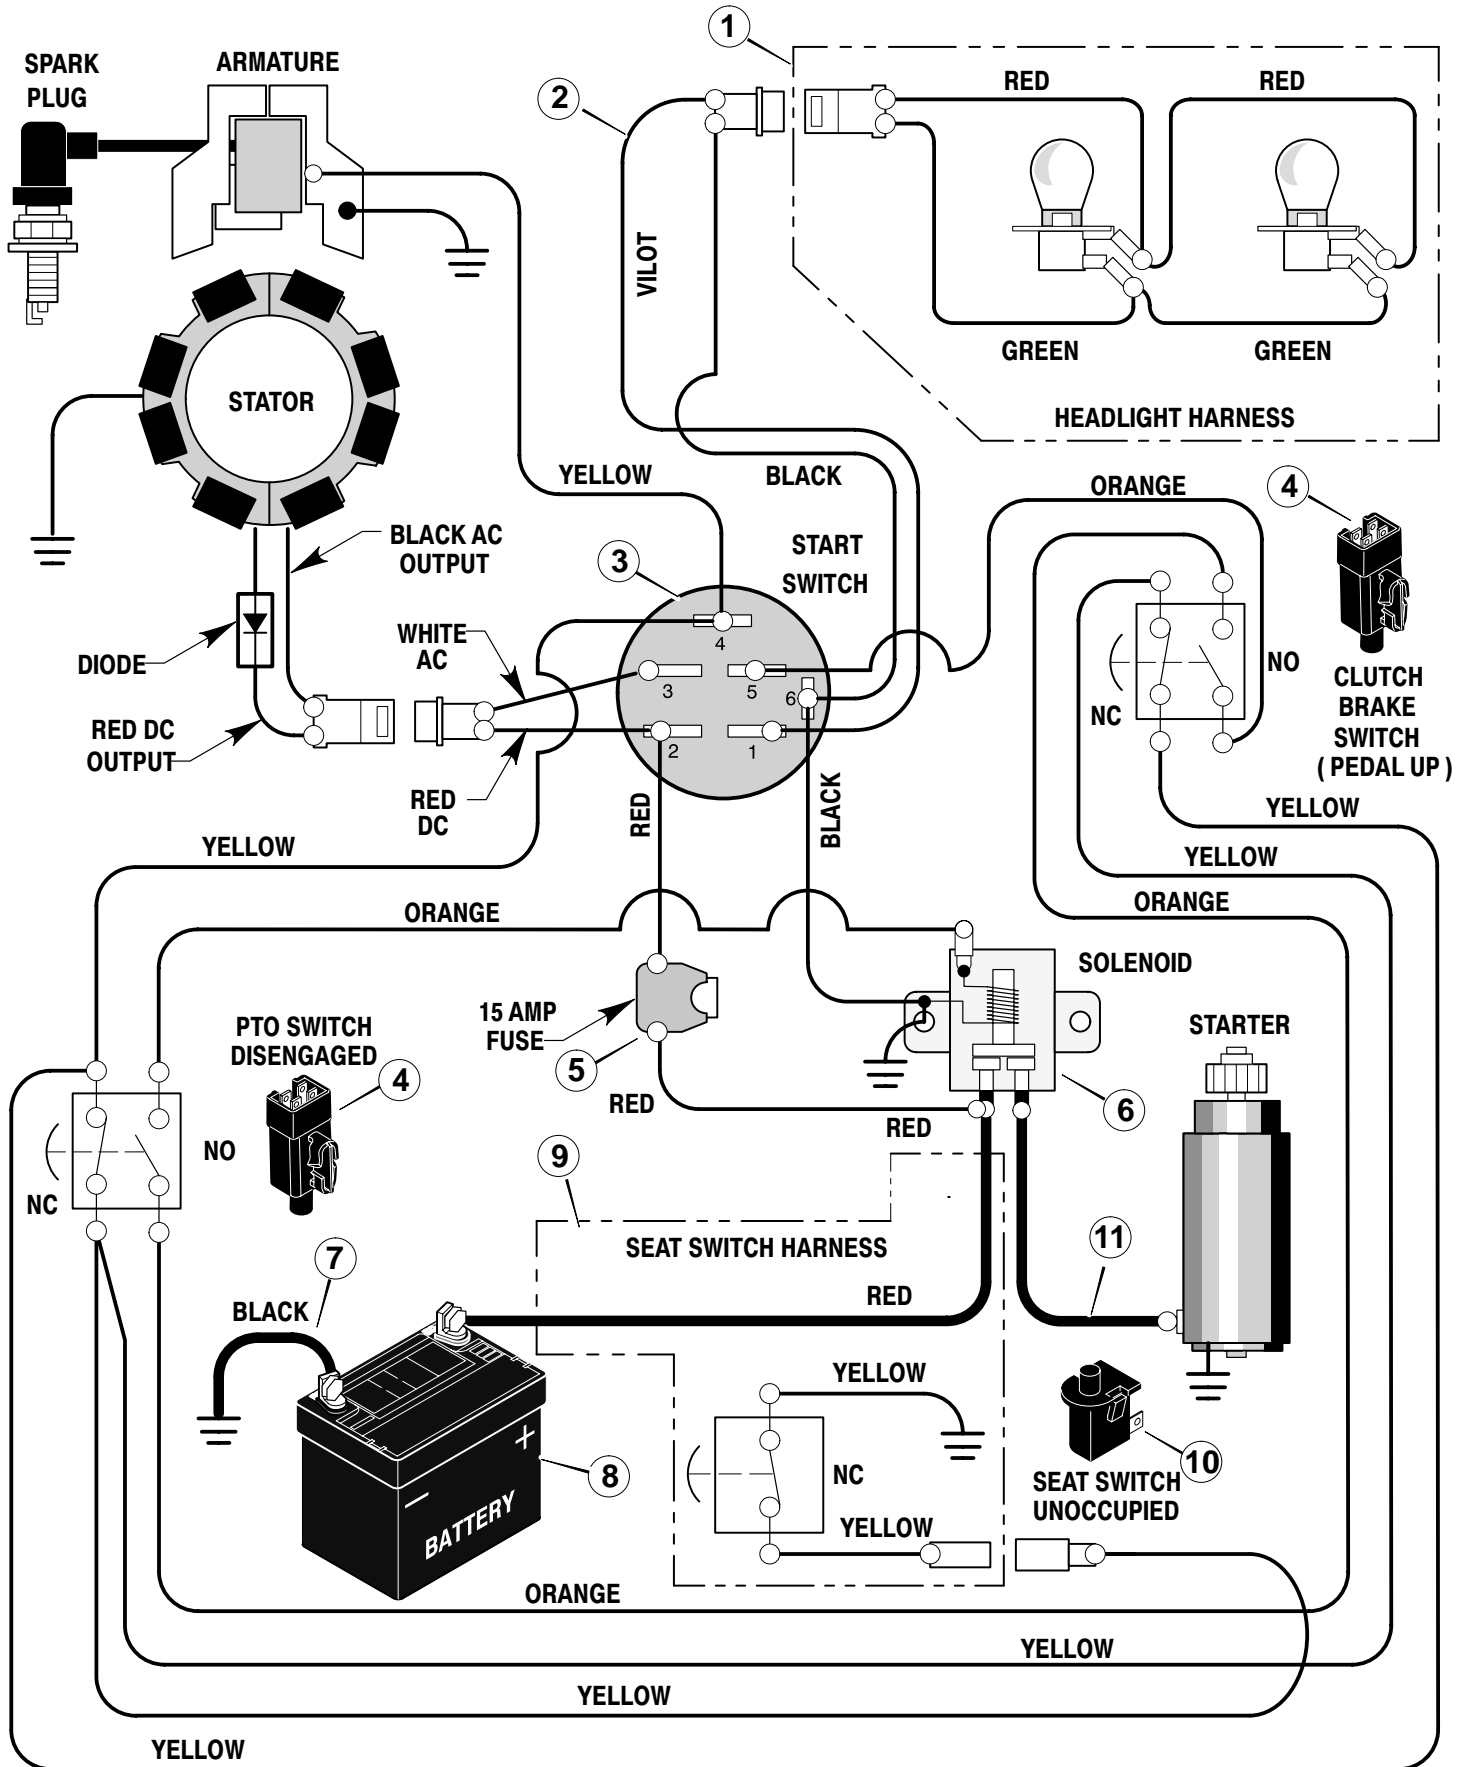

MODEL 38502x98C

REPAIR PARTS ENGINE MOUNT

Key No.	Description	Part No.
1	Fuel Cap	92317
2	Fuel Tank	94073
3	Hose Clamp	95197
4	Fuel Line	23717
5	Hose Clamp	95197
6	Screw	26x201
7	Plate, Engine	94006E700
8	Throttle Control	91989
9	Engine*	———
10	Bolt, Engine Mount	25x7
11	Stack Pulley Assembly	690439 Z
12	Lockwasher	19x35
13	Bolt, Hex	1x140
14	Washer	17x170
15	Screw	26x249
16	Gasket	91309
17	Muffler	91271
18	Deflector, Muffler	94099 Z
19	Screw	26x208
20	Bolt, Hex	1x134
21	Guide, Belt	93349
22	Nut, Flange	15x79Z
23	Guide, Belt	94066
24	Shield, Heat	94320SE
25	Lock, Screw	92378
26	Screw	26x253
27	Screw	26x263

* Parts are available from an engine Authorized Service Center. See "Engines, Gasoline" or "Gasoline Engines" in the yellow pages of the telephone directory.

MODEL 38502x98C

REPAIR PARTS ELECTRICAL SYSTEM