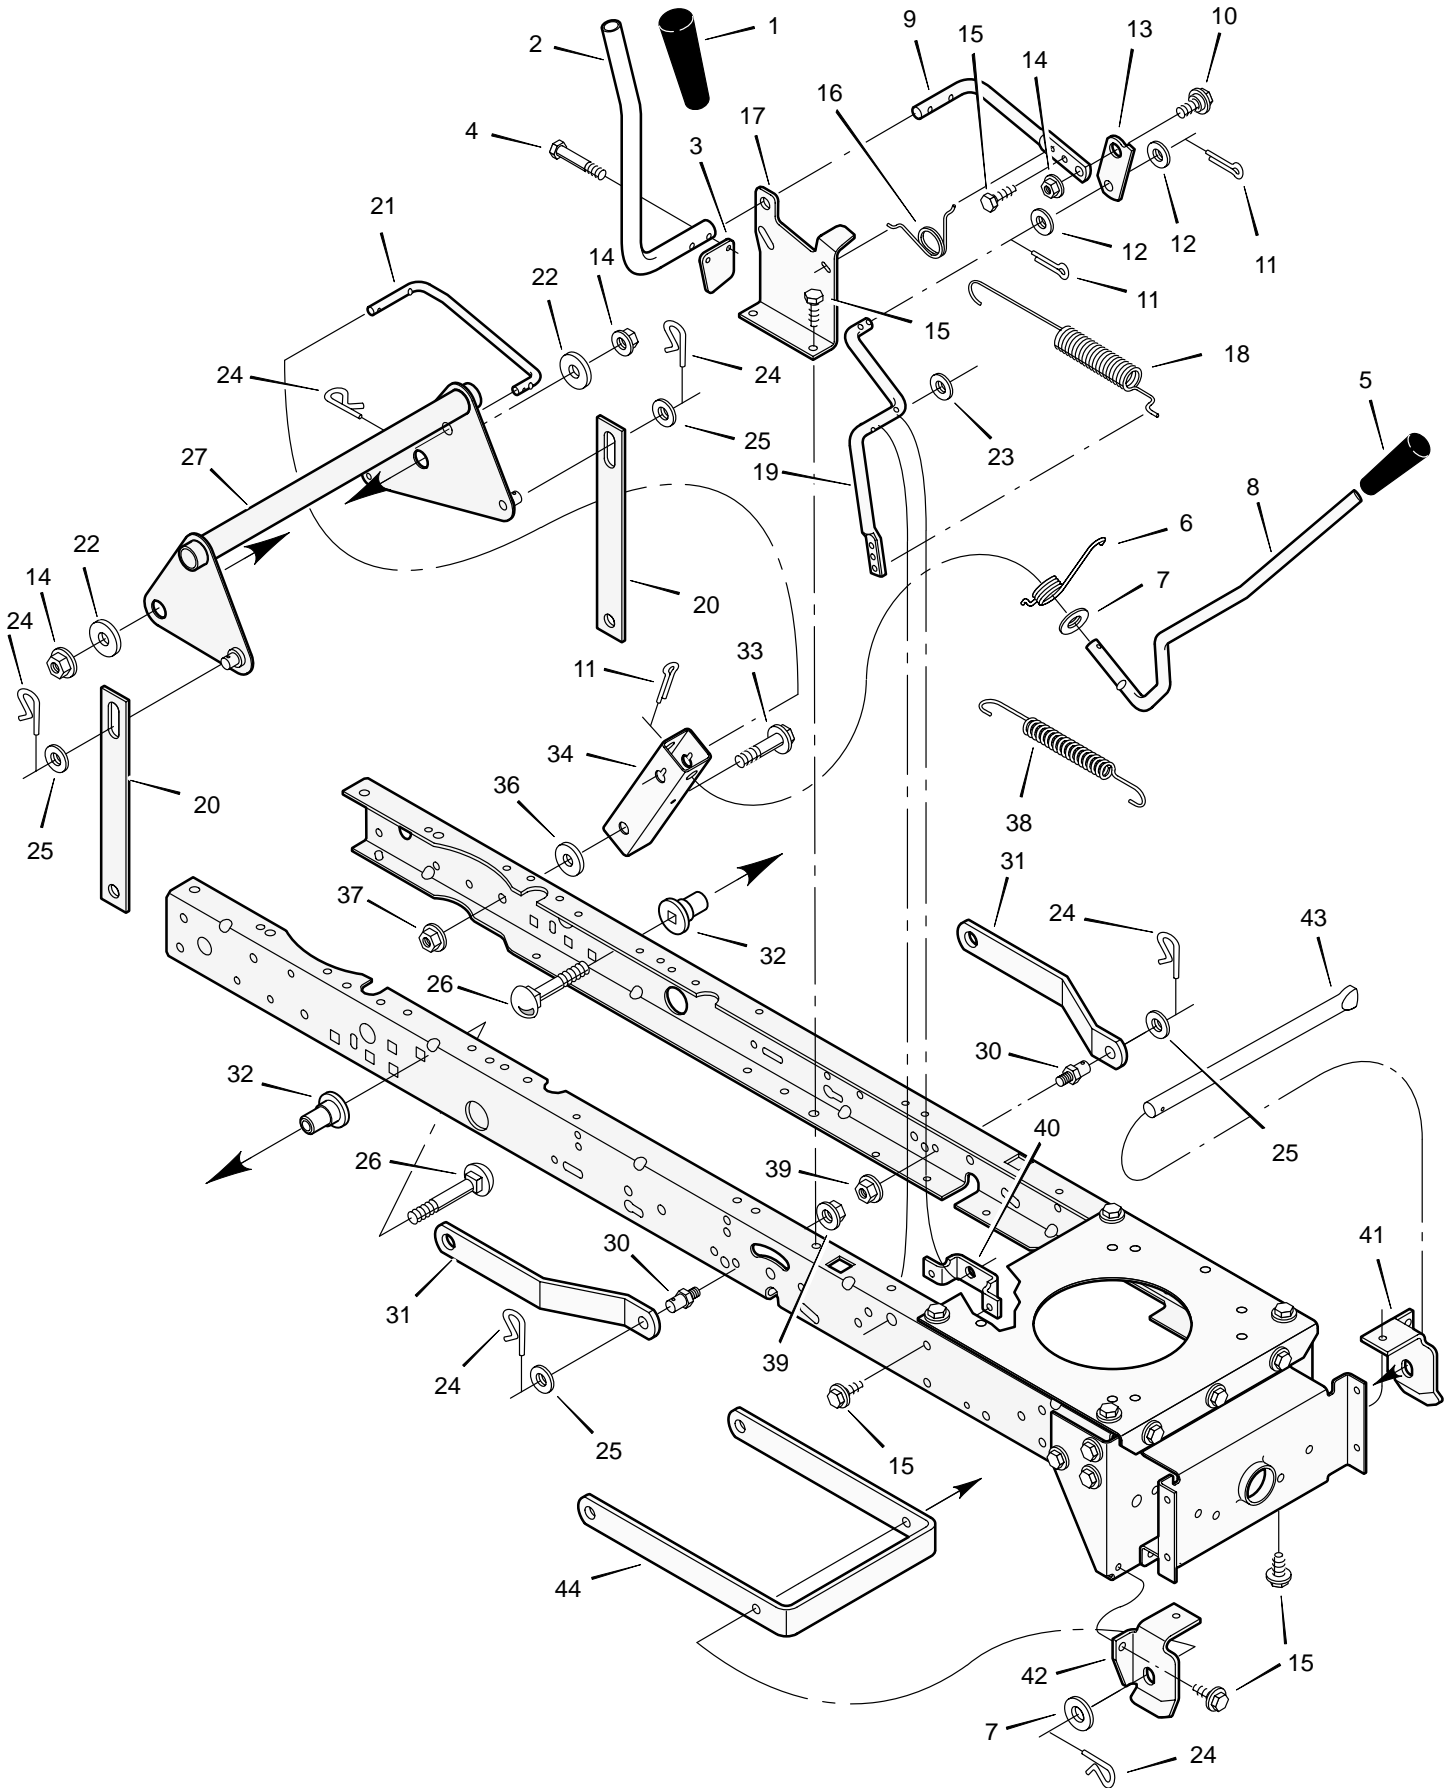

MODEL 38502x98C

REPAIR PARTS MOWER HOUSING SUSPENSION

MODEL 38502x98C

REPAIR PARTS MOWER HOUSING SUSPENSION

Key No.	Description	Part No.	Key No.	Description	Part No.
1	Grip	92698	22	Washer	17x168
2	Handle, PTO	94157 Z	23	Washer	17x57
3	Pad, Switch	94022 Z	24	Pin, Hair	31x4
4	Bolt	25x3	25	Washer	17x91
5	Grip	92697	26	Bolt, Carriage	2x85
6	Spring	166x40	27	Lever Assembly, Lift	690363E700
7	Washer	17x103	30	Pin	94067
8	Handle, Lift	690533	31	Bracket, Rear Suspension	94055E700
9	Lever, PTO	94017 Z	32	Spacer, Lifter	690151
10	Bolt, Shoulder	9x39	33	Bolt, Shoulder	9x53
11	Pin, Cotter	30x20	34	Bracket, Pivot	94015E700
12	Washer	17x102	36	Washer	17x191
13	Link, PTO	94004 Z	37	Nut, Flange	15x84
14	Nut, Flange	15x84	38	Spring	165x131
15	Screw	26x249	39	Nut, Flange	15x68
16	Spring	166x39	40	Bracket, PTO	94005E700
17	Bracket, PTO	94018E700	41	Hanger, Left Deck	94027E700
18	Spring	165x118	42	Hanger, Right Deck	94026E700
19	Crank, PTO	690394E700	43	Rod, Hanger	94158Z
20	Link, Lift	690212E700	44	Bracket, Suspension	94058E700
21	Link, Lift Handle	690122E700