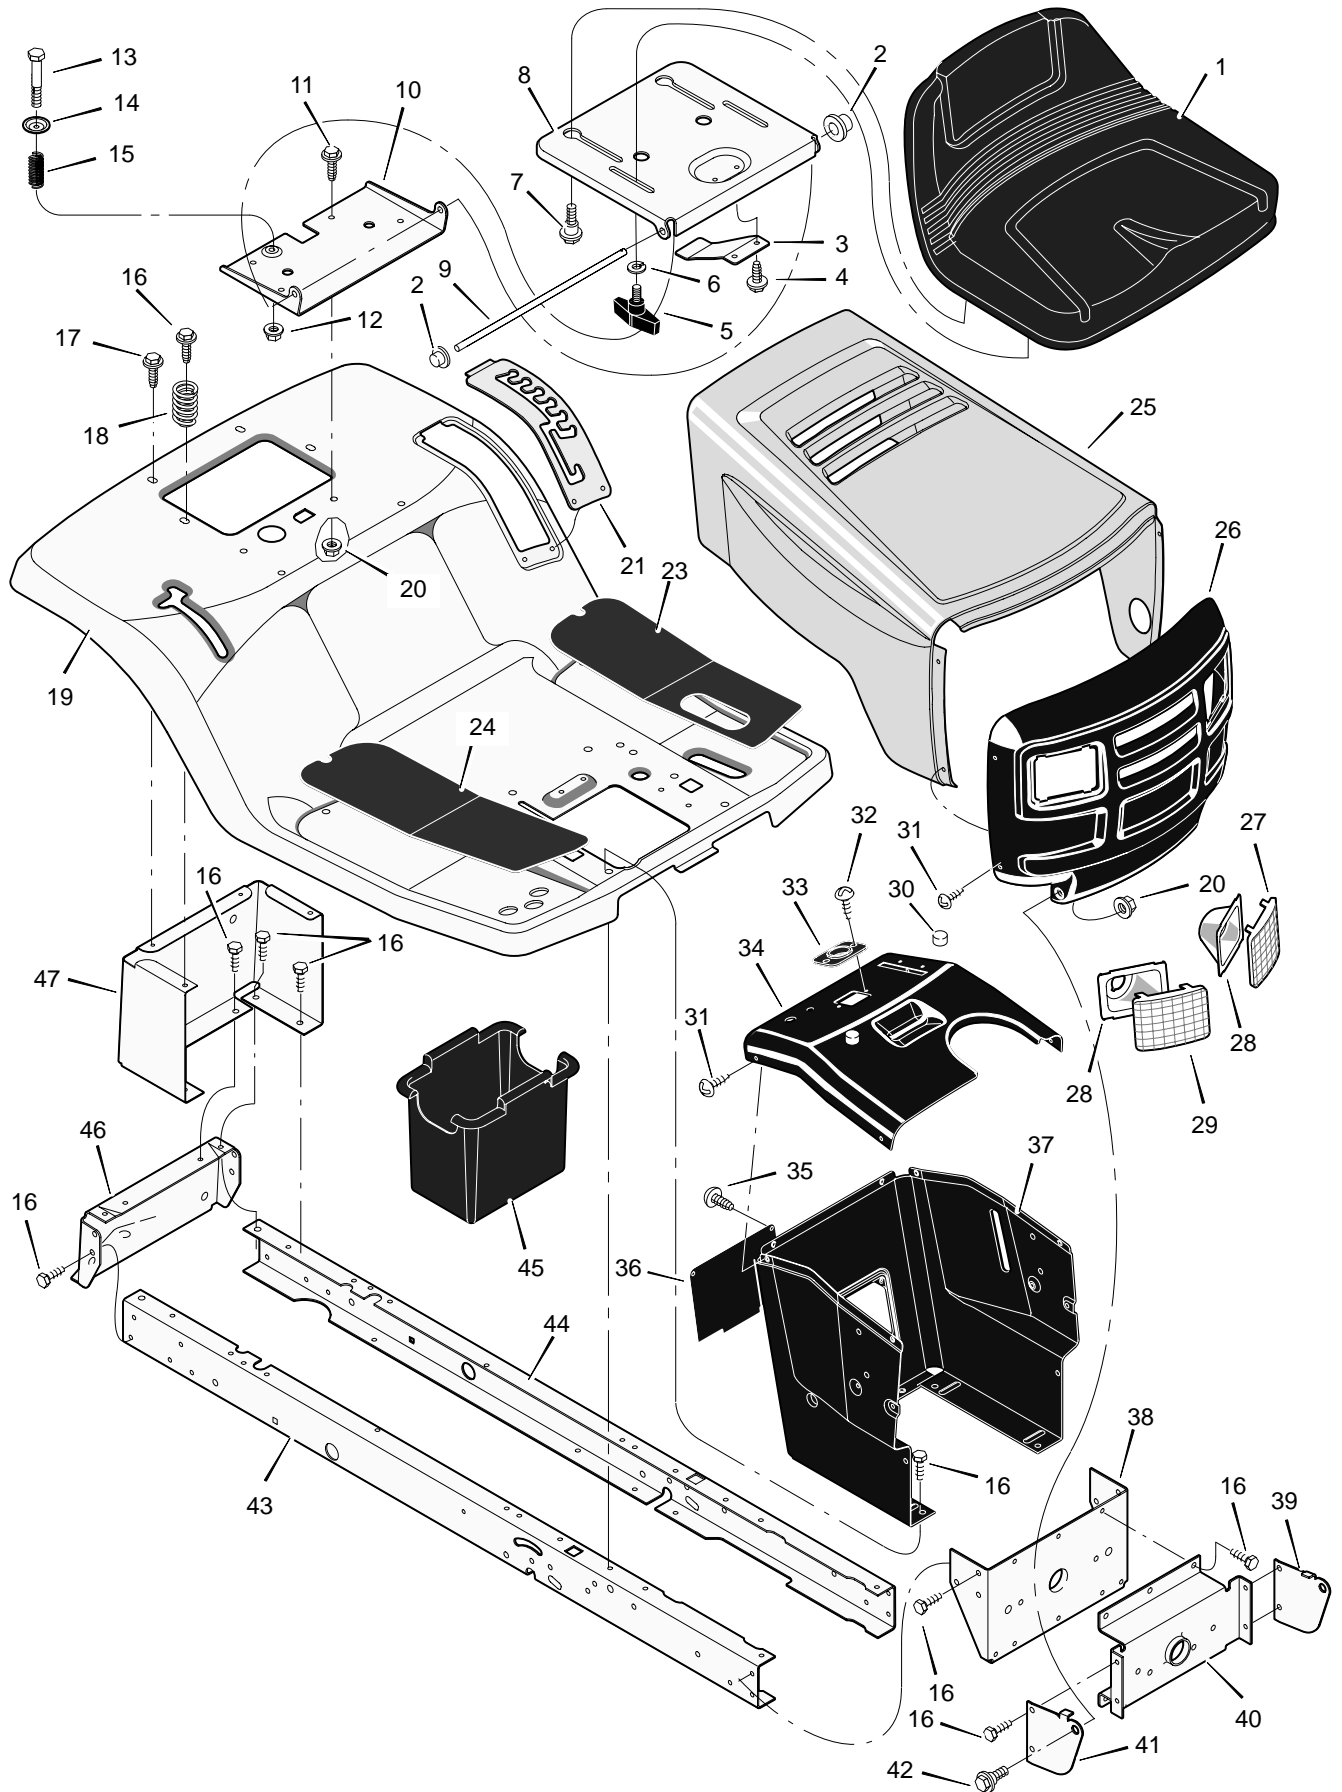

MODEL 38502x98C

REPAIR PARTS CHASSIS & HOOD

MODEL 38502x98C

REPAIR PARTS CHASSIS & HOOD

Key No.	Description	Part No.	Key No.	Description	Part No.
1	Seat	690566	26	Grille	94079E700
2	Cap, Push On	28x23	27	Lens, Left	94081
3	Spring	94057	28	Bezel	94807 Z
4	Screw	26x229	29	Lens, Right	94080
5	Bolt, Wing	94160	31	Screw	26x270
6	Washer	17x47Z	32	Screw	26x239
7	Bolt, Shoulder	9x56	33	Bearing, Steering	94075
8	Support, Seat	94154E700	34	Dash	94074E700
9	Rod, Pivot	94156 Z	35	Screw	26x270
10	Bracket, Pivot	94153E700	36	Panel, Access	93007E700
11	Bolt	1x45	37	Support, Dash	95318E700
12	Nut	15x89	38	Bracket, Rear Hanger	94013E700
13	Bolt, Shoulder	9x55	39	Support, Left Grille	94083E700
14	Washer	94155Z	40	Axle, Hanger	94007E700
15	Spring	164x31	41	Support, Right Grille	94082E700
16	Screw	26x249	42	Bolt, Shoulder	9x51
17	Screw	26x263	43	Frame, Right	690206E700
18	Spring	164x30	44	Frame, Left	690207E700
19	Deck, Seat	95249E245	45	Container, Battery	690424
20	Nut	15x88	46	Plate, Hitch	1001002E700
21	Plate, Index	94829E700	47	Panel, Rear	690434E700
23	Mat, Left	94999	—	Decal, Right Hood	44x6814
24	Mat, Right	94998	—	Decal, Left Hood	44x6813
25	Hood	690608E245	—	Instruction Book & Parts List	F-000743L