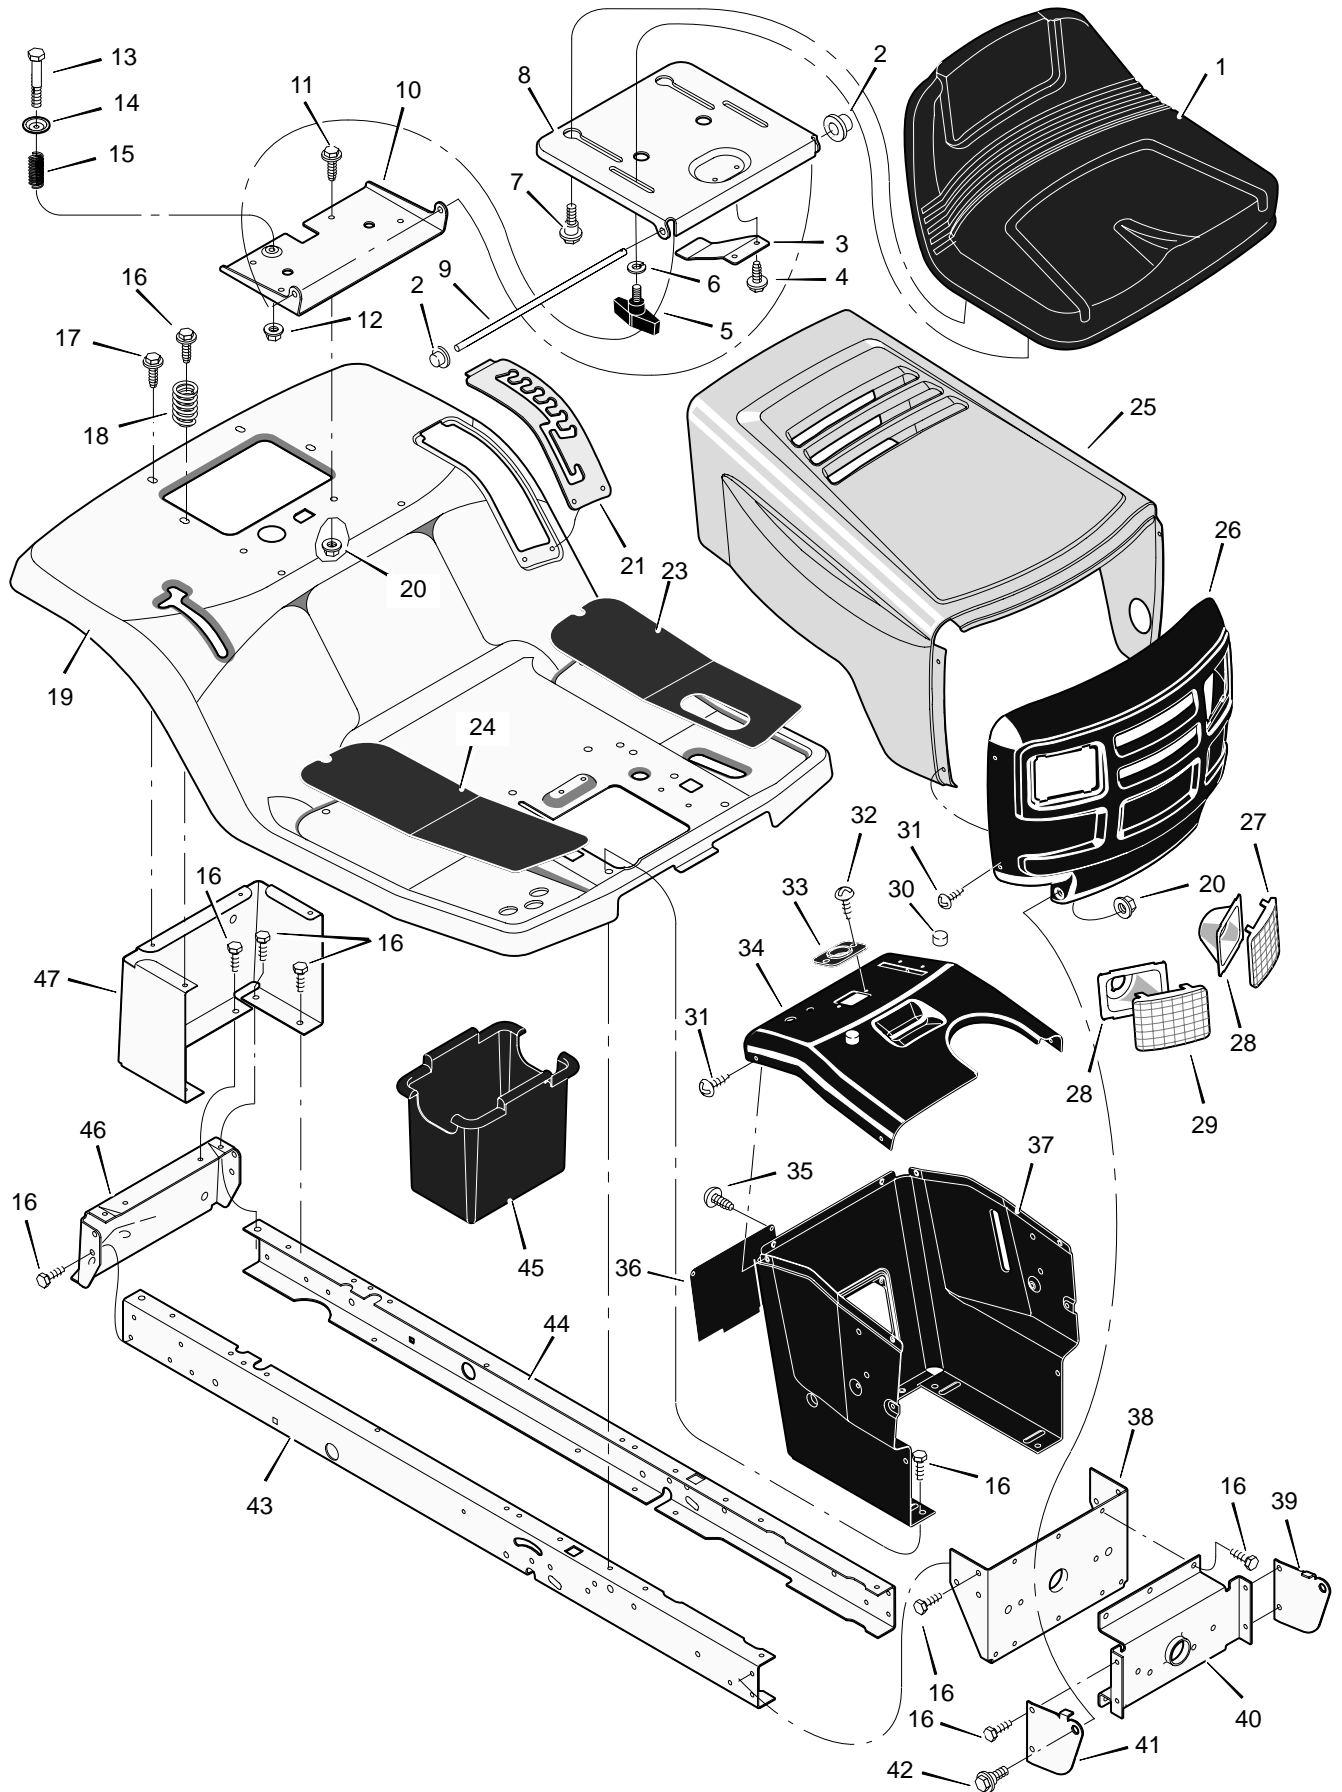

MODEL 38502x86B

REPAIR PARTS CHASSIS & HOOD

MODEL 38502x86B

REPAIR PARTS CHASSIS & HOOD

Key No.	Description	Part No.	Key No.	Description	Part No.
1	Seat	690566	26	Grille	94079E700
2	Cap, Push On	28x23	27	Lens, Left	94081
3	Spring	94057	28	Bezel	94807 Z
4	Screw	26x229	29	Lens, Right	94080
5	Bolt, Wing	94160	31	Screw	26x270
6	Washer	17x47Z	32	Screw	26x239
7	Bolt, Shoulder	9x56	33	Bearing, Steering	94075
8	Support, Seat	94154E700	34	Dash	94074E700
9	Rod, Pivot	94156 Z	35	Screw	26x270
10	Bracket, Pivot	94153E700	36	Panel, Access	93007E700
11	Bolt	1x45	37	Support, Dash	95318E700
12	Nut	15x89	38	Bracket, Rear Hanger	94013E700
13	Bolt, Shoulder	9x55	39	Support, Left Grille	94083E700
14	Washer	94155Z	40	Axle, Hanger	94007E700
15	Spring	164x31	41	Support, Right Grille	94082E700
16	Screw	26x249	42	Bolt, Shoulder	9x51
17	Screw	26x263	43	Frame, Right	690206E700
18	Spring	164x30	44	Frame, Left	690207E700
19	Deck, Seat	95249E245	45	Container, Battery	690424
20	Nut	15x88	46	Plate, Hitch	1001002E700
21	Plate, Index	94829E700	47	Panel, Rear	690434E700
23	Mat, Left	94999	—	Decal, Right Hood	44x6814
24	Mat, Right	94998	—	Decal, Left Hood	44x6813
25	Hood	690608E245	—	Instruction Book & Parts List	F-000750L