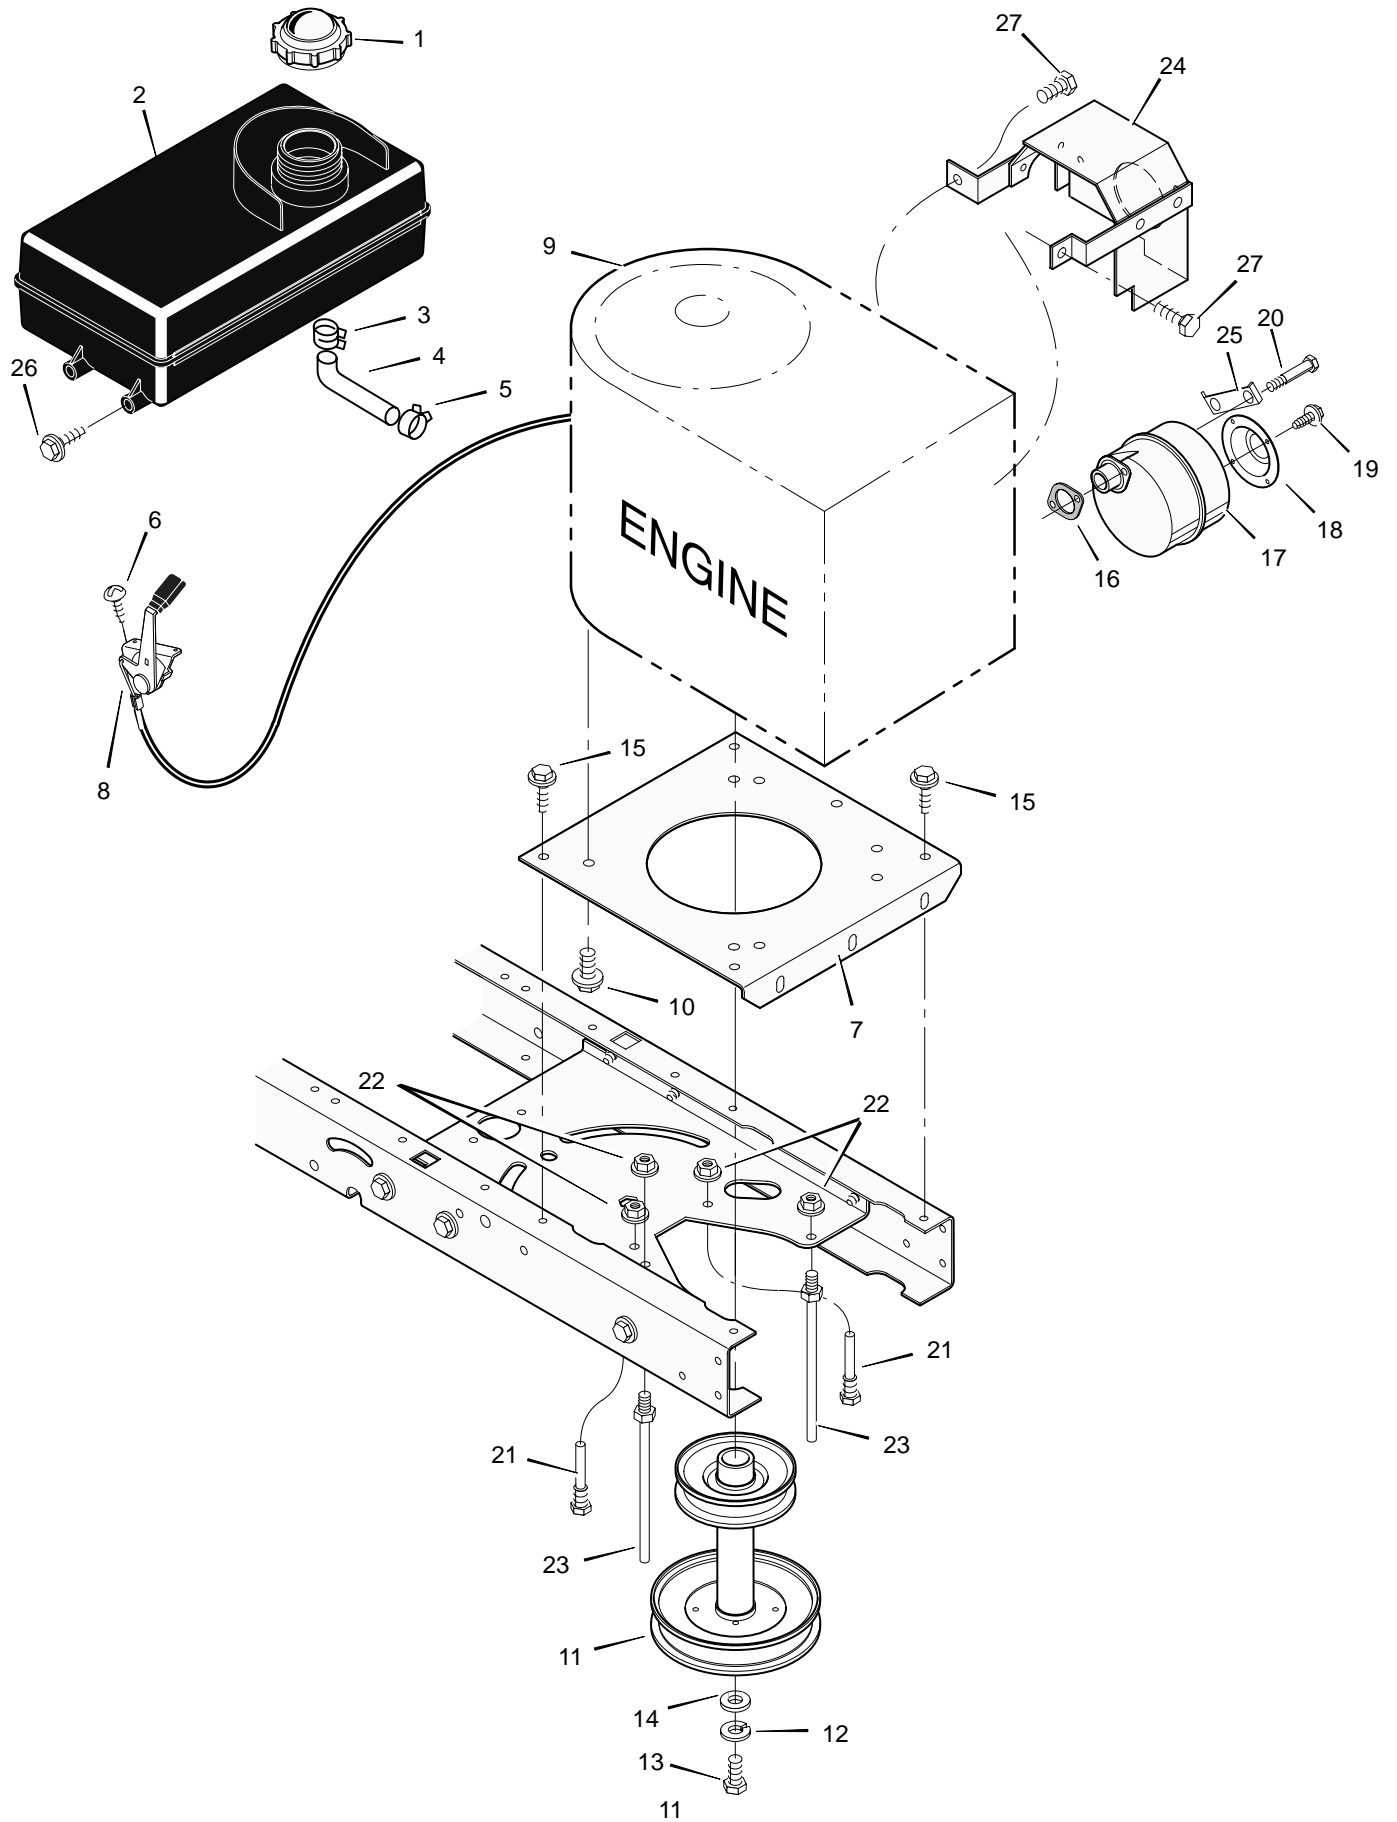

MODEL 38502x86B

REPAIR PARTS ENGINE MOUNT

MODEL 38502x86B

REPAIR PARTS ENGINE MOUNT

Key No.	Description	Part No.
1	Fuel Cap	92317
2	Fuel Tank	94073
3	Hose Clamp	95197
4	Fuel Line	23717
5	Hose Clamp	95197
6	Screw	26x201
7	Plate, Engine	94006E700
8	Throttle Control	91989
9	Engine*	_____
10	Bolt, Engine Mount	25x7
11	Stack Pulley Assembly	690439 Z
12	Lockwasher	19x35
13	Bolt, Hex	1x140
14	Washer	17x170
15	Screw	26x249
16	Gasket	91309
17	Muffler	91271
18	Deflector, Muffler	94099 Z
19	Screw	26x208
20	Bolt, Hex	1x134
21	Guide, Belt	93349
22	Nut, Flange	15x79Z
23	Guide, Belt	94066
24	Shield, Heat	94320SE
25	Lock, Screw	92378
26	Screw	26x253
27	Screw	26x263

* Parts are available from an engine Authorized Service Center. See "Engines, Gasoline" or "Gasoline Engines" in the yellow pages of the telephone directory.