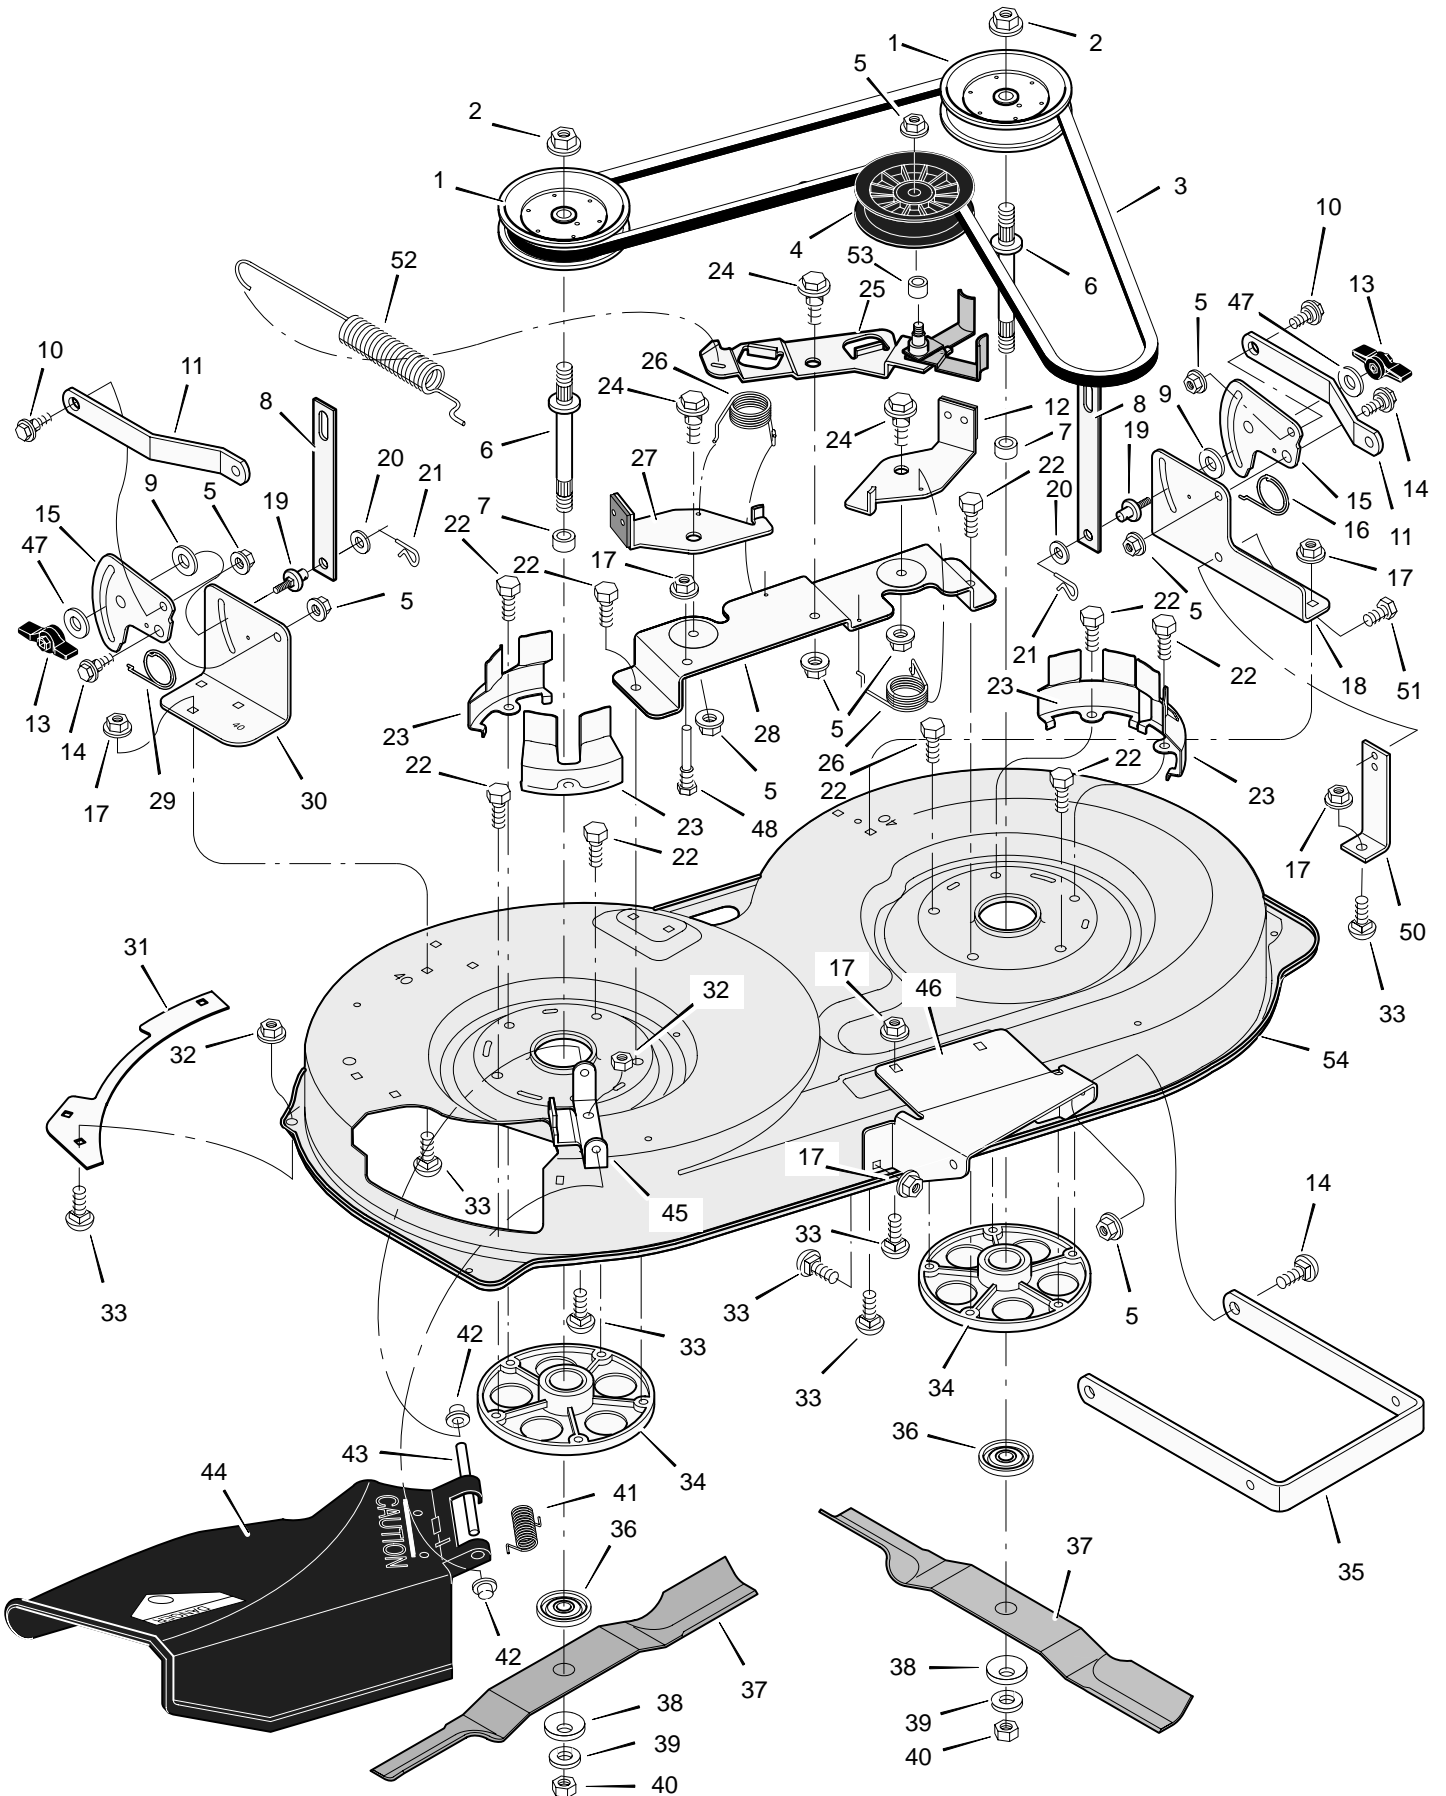

MODEL 38502x86B

REPAIR PARTS MOWER HOUSING

MODEL 38502x86B

REPAIR PARTS MOWER HOUSING

Key No.	Description	Part No.	Key No.	Description	Part No.
1	Pulley, Jackshaft	92852	28	Bracket Assembly, Brake	94059E700
2	Nut, Hex	15x121	29	Spring	166x42
3	Belt, Mower Drive	37x86	30	Bracket, Right Suspension	94052E700
4	Pulley, Idler	91801	31	Plate	91770E700
5	Nut, Flange	15x84	32	Nut, Flange	15x88
6	Jackshaft	94129	33	Bolt, Carriage	2x53
7	Spacer	94130	34	Mandrel	90905
8	Link, Lift	690212E700	35	Bracket, Suspension	94058E700
9	Pad, Friction	94137	36	Adapter, Blade	92466
10	Bolt, Shoulder	9x52	37	Blade	94913E701
11	Bracket, Suspension	94055E700	38	Washer	17x166
12	Pad Assembly, Left Brake	94049E700	39	Washer	17x165
13	Knob	94068	40	Nut	15x100
14	Bolt, Shoulder	9x51	41	Spring	166x4
15	Plate, Suspension	94128E700	42	Cap, Push On	28x23
16	Spring	166x43	43	Rod, Pivot	94957 Z
17	Nut, Flange	15x79	44	Deflector Assembly	94707
18	Bracket, Suspension	94054E700	45	Bracket, Deflector	94956E700
19	Pin, Hanger	95194	46	Bracket, Front Hanger	94062E700
20	Washer	17x103	47	Washer	17x45 Z
21	Pin, Cotter	31x4	48	Guide, Belt	94781
22	Bolt	25x7	50	Bracket, Support	94681E700
23	Cover, Pulley	94051E700	51	Screw	26x249
24	Bolt, Shoulder	9x39	52	Spring, Extension	165x118
25	Arm, Idler	690408	53	Spacer	690369
26	Spring	166x41	54	Housing, Blade *	94061E700
27	Pad Assembly, Right Brake	94047E700	1-54	Complete Mower Housing Assembly	776000

* Includes Key No. 17, 18, 30, 31, 32, 33, 45, 46, 47 and 51.