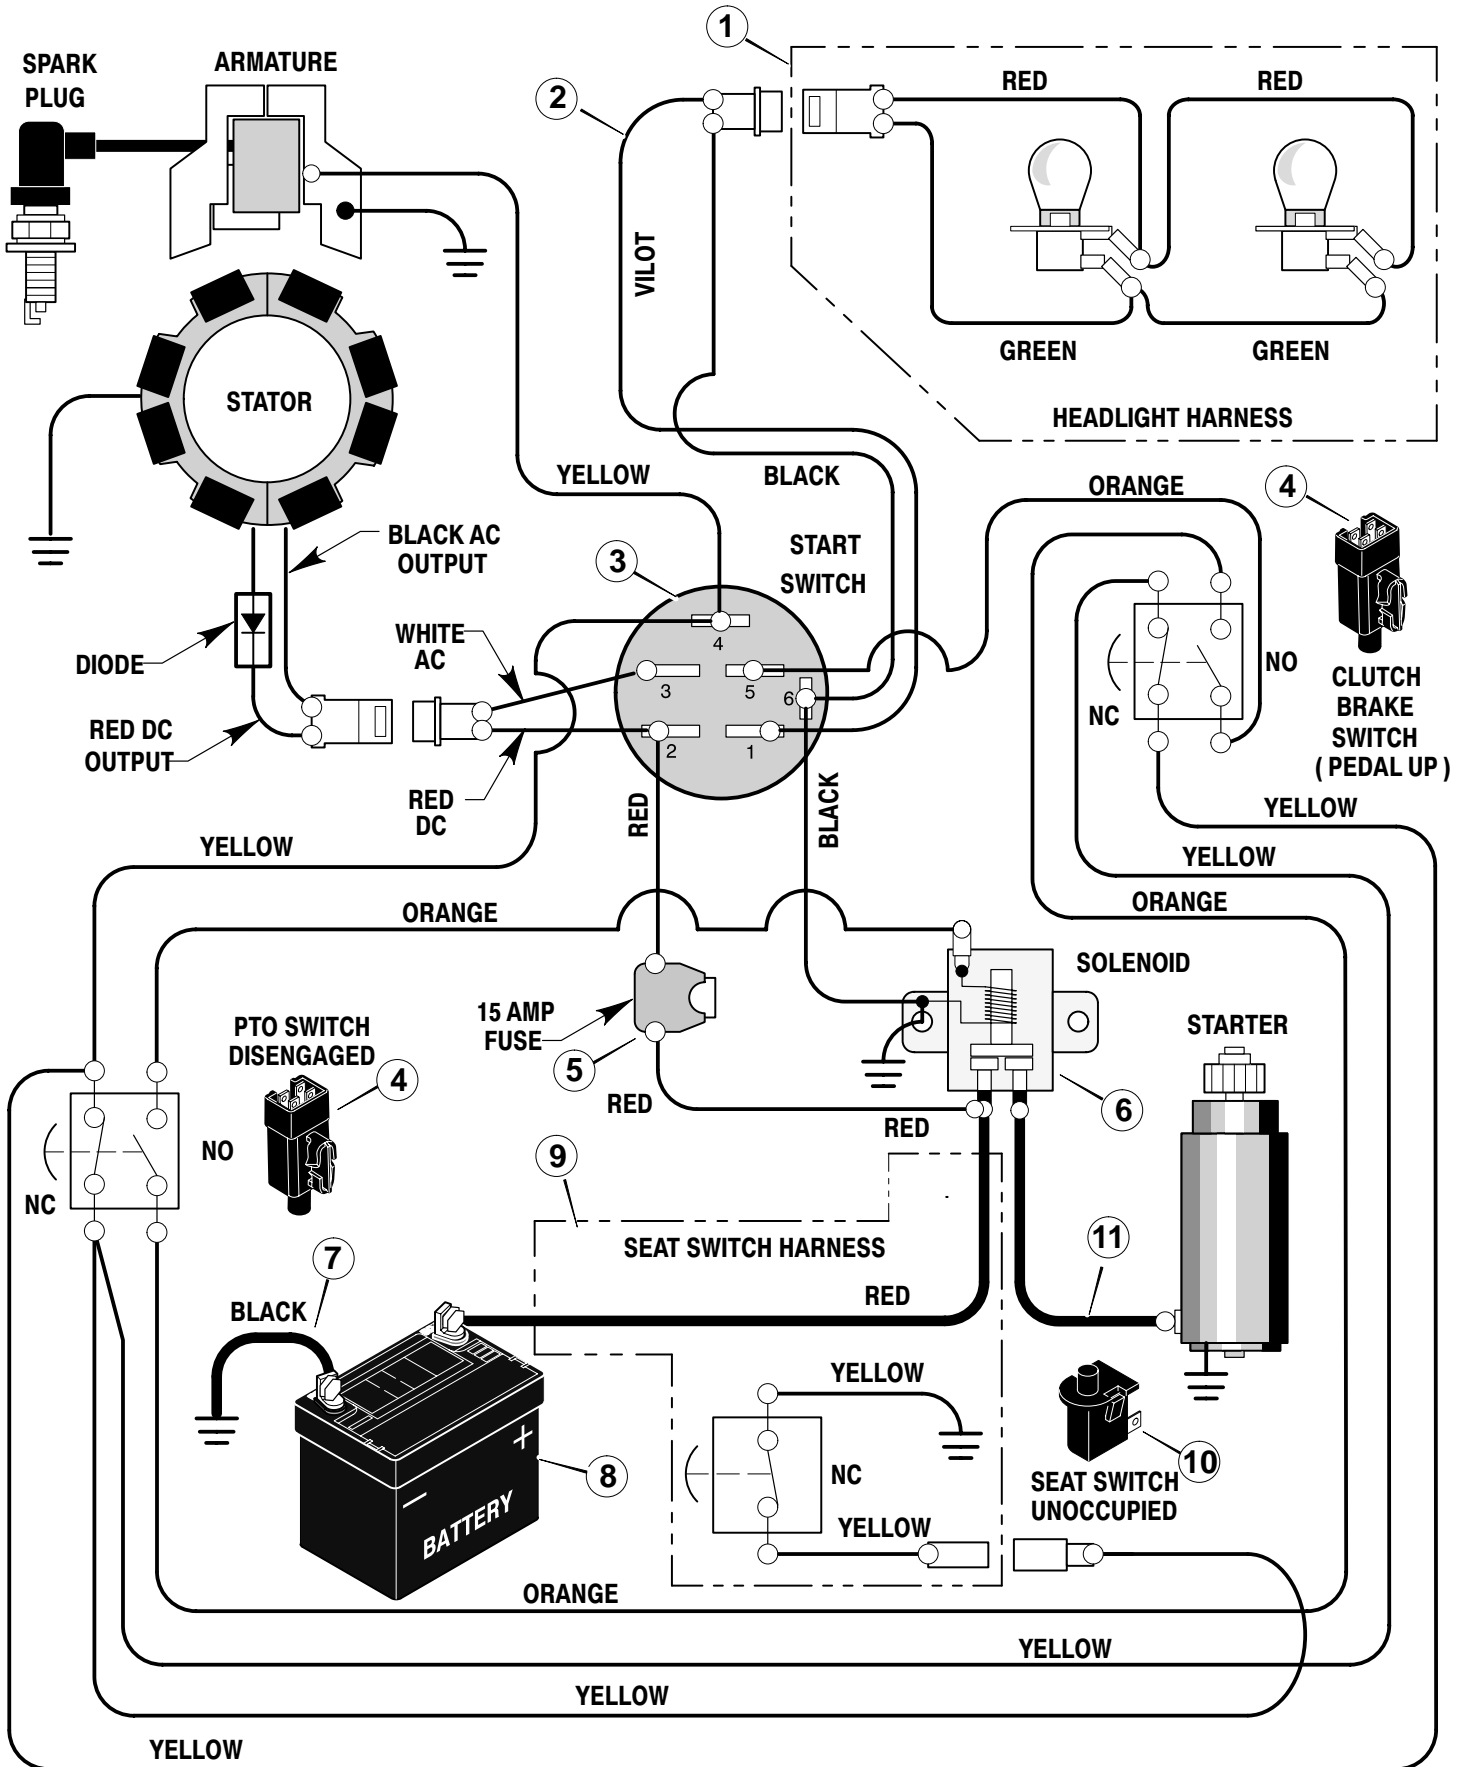

MODEL 38502x86B

REPAIR PARTS ENGINE MOUNT

Key No.	Description	Part No.
1	Fuel Cap	92317
2	Fuel Tank	94073
3	Hose Clamp	95197
4	Fuel Line	23717
5	Hose Clamp	95197
6	Screw	26x201
7	Plate, Engine	94006E700
8	Throttle Control	91989
9	Engine*	_____
10	Bolt, Engine Mount	25x7
11	Stack Pulley Assembly	690439 Z
12	Lockwasher	19x35
13	Bolt, Hex	1x140
14	Washer	17x170
15	Screw	26x249
16	Gasket	91309
17	Muffler	91271
18	Deflector, Muffler	94099 Z
19	Screw	26x208
20	Bolt, Hex	1x134
21	Guide, Belt	93349
22	Nut, Flange	15x79Z
23	Guide, Belt	94066
24	Shield, Heat	94320SE
25	Lock, Screw	92378
26	Screw	26x253
27	Screw	26x263

* Parts are available from an engine Authorized Service Center. See "Engines, Gasoline" or "Gasoline Engines" in the yellow pages of the telephone directory.

MODEL 38502x86B

REPAIR PARTS ELECTRICAL SYSTEM