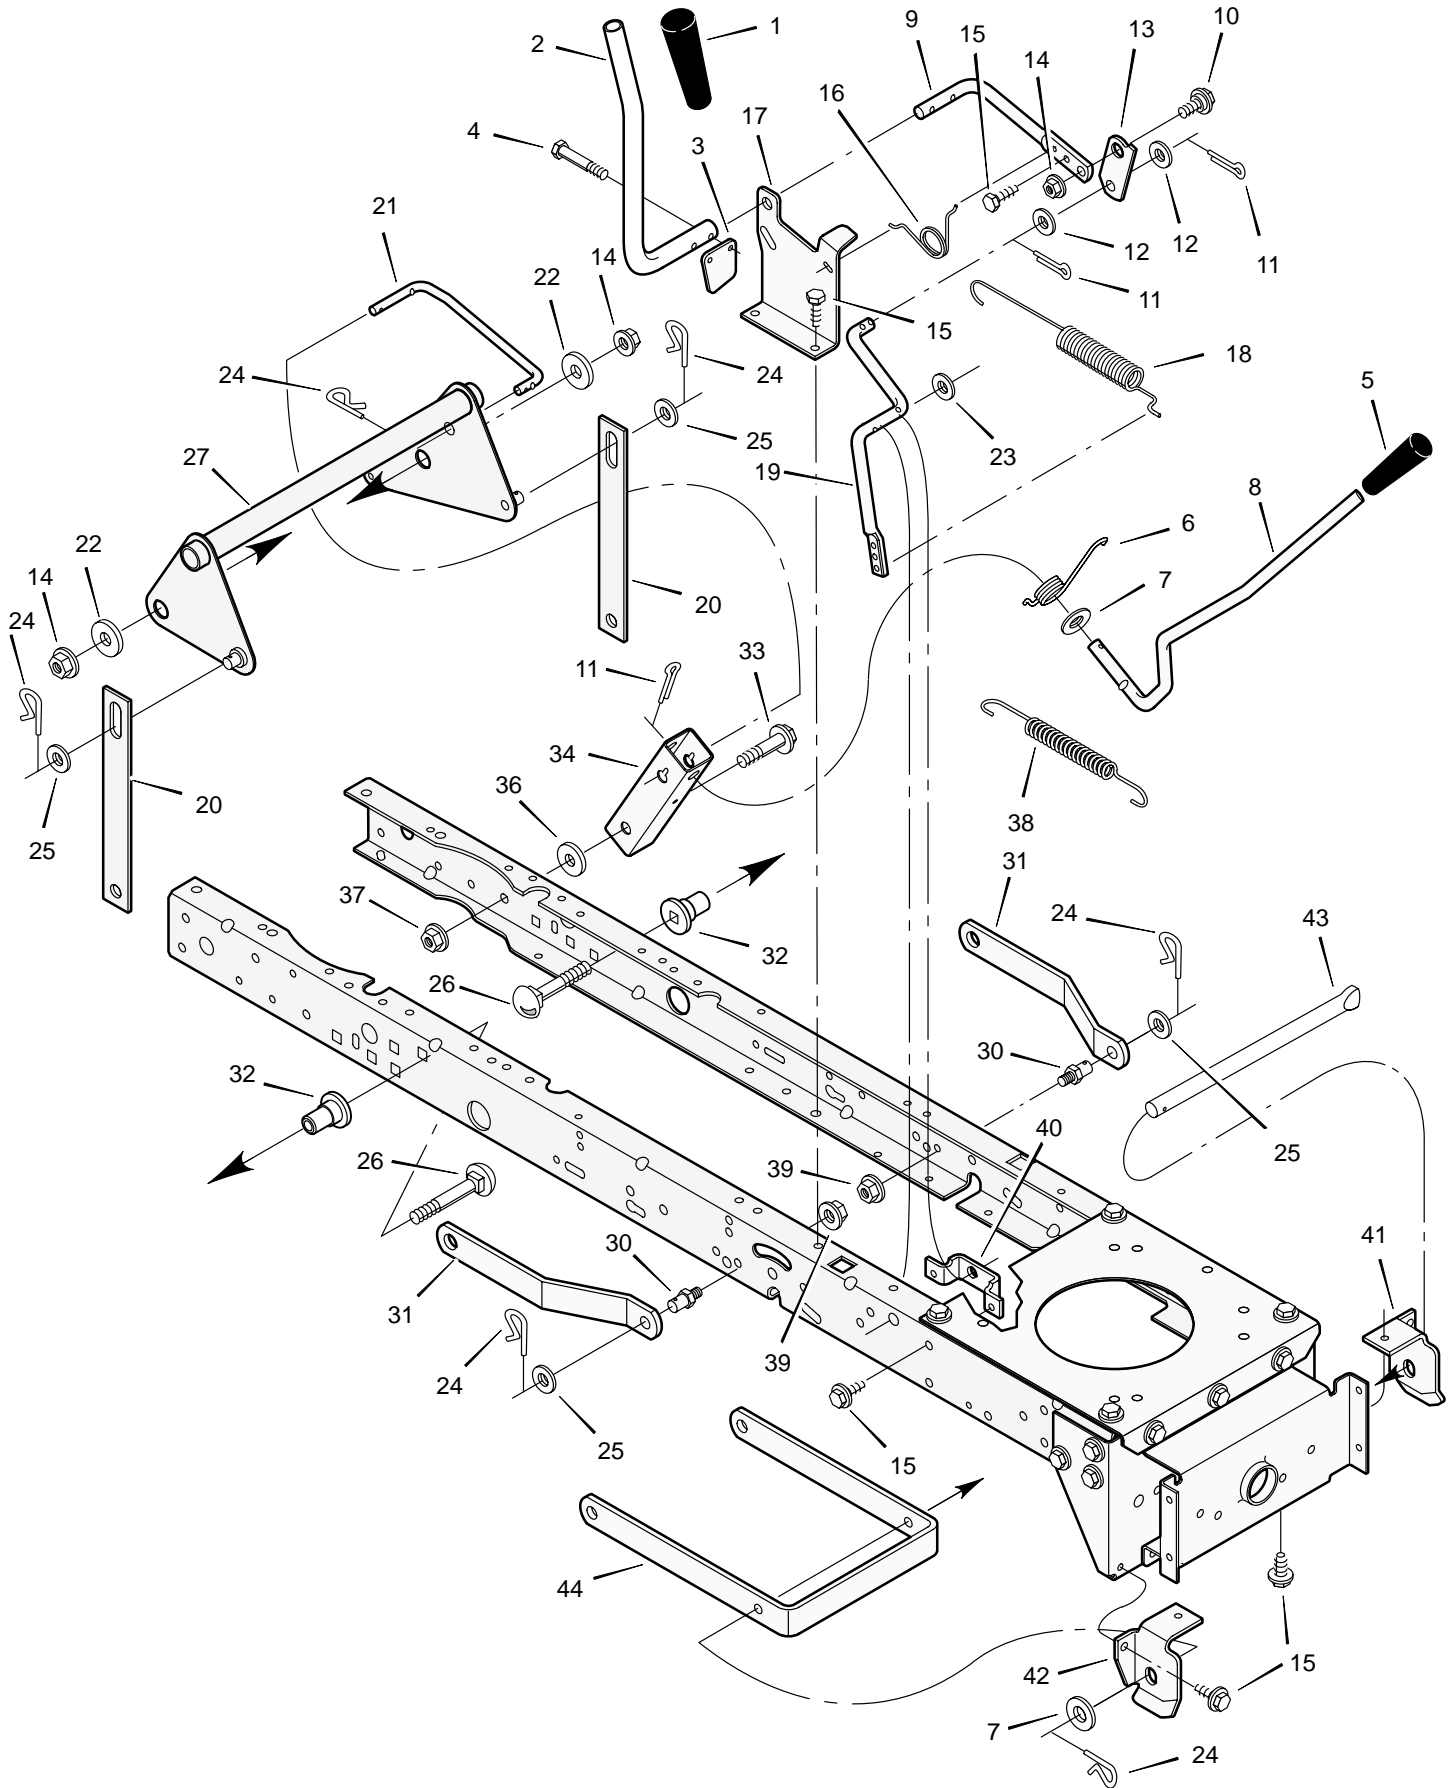

MODEL 38502x86B

REPAIR PARTS MOWER HOUSING SUSPENSION

MODEL 38502x86B

REPAIR PARTS MOWER HOUSING SUSPENSION

Key No.	Description	Part No.	Key No.	Description	Part No.
1	Grip	92698	22	Washer	17x168
2	Handle, PTO	94157 Z	23	Washer	17x57
3	Pad, Switch	94022 Z	24	Pin, Hair	31x4
4	Bolt	25x3	25	Washer	17x91
5	Grip	92697	26	Bolt, Carriage	2x85
6	Spring	166x40	27	Lever Assembly, Lift	690363E700
7	Washer	17x103	30	Pin	94067
8	Handle, Lift	690533	31	Bracket, Rear Suspension	94055E700
9	Lever, PTO	94017 Z	32	Spacer, Lifter	690151
10	Bolt, Shoulder	9x39	33	Bolt, Shoulder	9x53
11	Pin, Cotter	30x20	34	Bracket, Pivot	94015E700
12	Washer	17x102	36	Washer	17x191
13	Link, PTO	94004 Z	37	Nut, Flange	15x84
14	Nut, Flange	15x84	38	Spring	165x131
15	Screw	26x249	39	Nut, Flange	15x68
16	Spring	166x39	40	Bracket, PTO	94005E700
17	Bracket, PTO	94018E700	41	Hanger, Left Deck	94027E700
18	Spring	165x118	42	Hanger, Right Deck	94026E700
19	Crank, PTO	690394E700	43	Rod, Hanger	94158Z
20	Link, Lift	690212E700	44	Bracket, Suspension	94058E700
21	Link, Lift Handle	690122E700