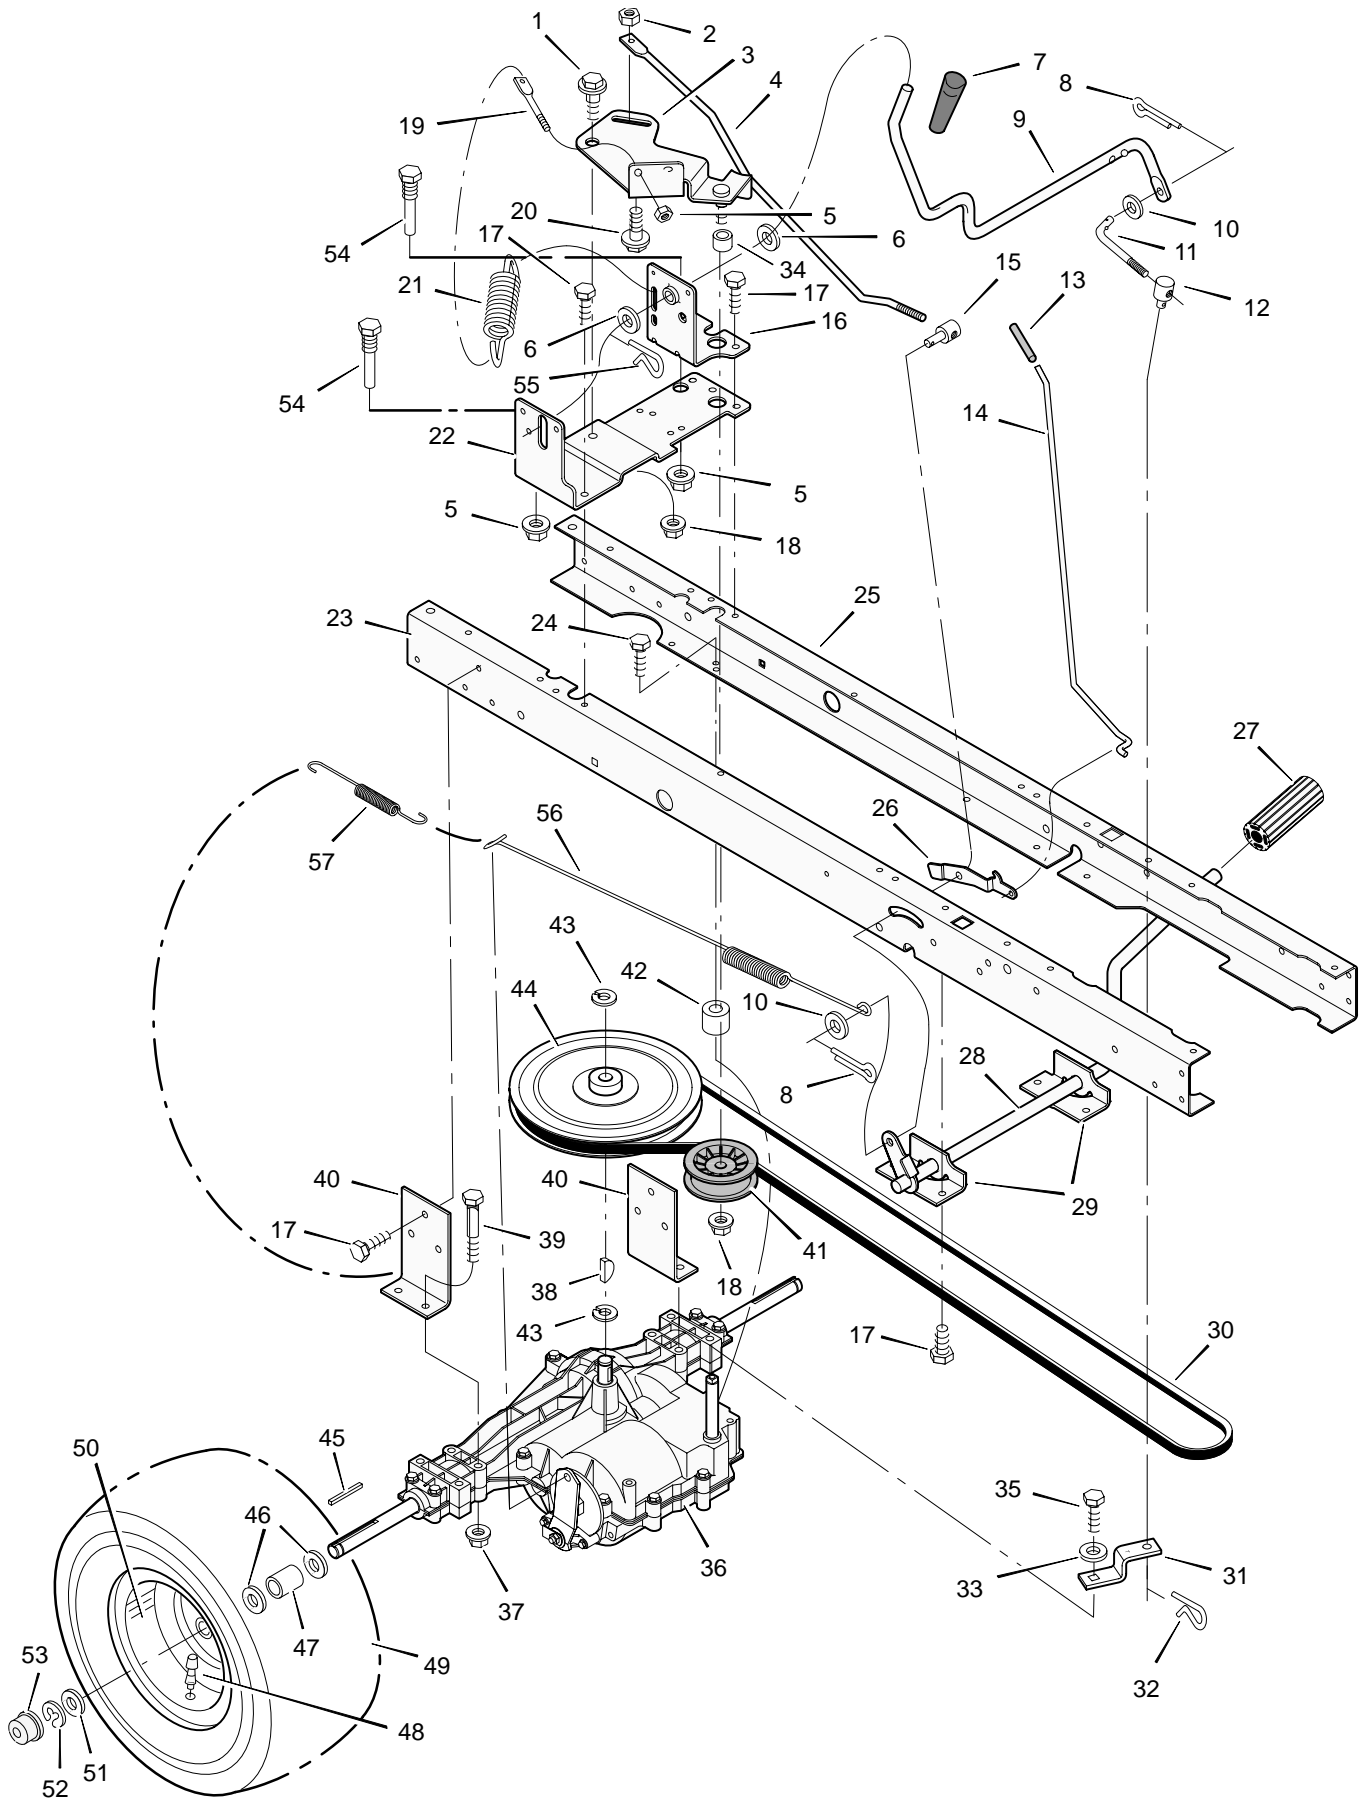

MODEL 38502x86B

REPAIR PARTS MOTION DRIVE

MODEL 38502x86B

REPAIR PARTS MOTION DRIVE

Key No.	Description	Part No.	Key No.	Description	Part No.
1	Bolt, Shoulder	9x39	30	Belt, Motion Drive	37x87
2	Nut, Hex	15x89	31	Yoke, Shift	94031Z
3	Arm, Idler	690173 Z	32	Pin, Hair	31x6
4	Rod, Clutch	94041 Z	33	Washer	17x148
5	Nut	15x79	34	Spacer	690369
6	Washer	17x102	35	Bolt	6x105
7	Grip	92697	36	Transaxle **	—
8	Pin, Cotter	30x20	37	Nut	15x88
9	Lever, Shift	94043 Z	38	Key, Woodruff	20697
10	Washer	17x47 Z	39	Bolt	1x155
11	Link, Shift	94044 Z	40	Bracket, Transaxle	94008E700
12	Nut, Adjuster	21920	41	Pulley	690409
13	Grip	91079	42	Spacer	94132
14	Rod, Parking Brake	95005 Z	43	E-Ring	11x7
15	Nut, Adjuster	94815	44	Pulley, Drive	95094
16	Bracket, Shift	94034E700	45	Key, Square	21553
17	Screw	26x249	46	Washer	17x160
18	Nut	15x84	47	Spacer, Transaxle	690554 Z
19	Mount, Stud Spring	94042 Z	48	Stem, Valve	24373
20	Bolt, Shoulder	9x54	49	Tire *	91923
21	Spring, Extension	165x116	—	Tube	407049
22	Bracket, Shifter	690166E700	50	Wheel & Tire Assembly	92288-601
23	Frame, Right	690206E700	51	Washer	17x195
24	Screw	25x12	52	E-Ring	11x3
25	Frame, Left	690207E700	53	Hub Cap	94618
26	Latch, Parking Brake	94045 Z	54	Guide, Belt	93349
27	Pedal	21544	55	Pin, Hair	31x4
28	Lever, Brake/Clutch	94038E700	56	Spring, Extension	165x115
29	Bracket, Pedal	94035E700	57	Spring, Extension	165x92

* When you order a tire, make sure to give the brand name of the tire so that the tread pattern on the tire will match.

** For information on Replacement Parts see the Central Parts Distributor in your area.