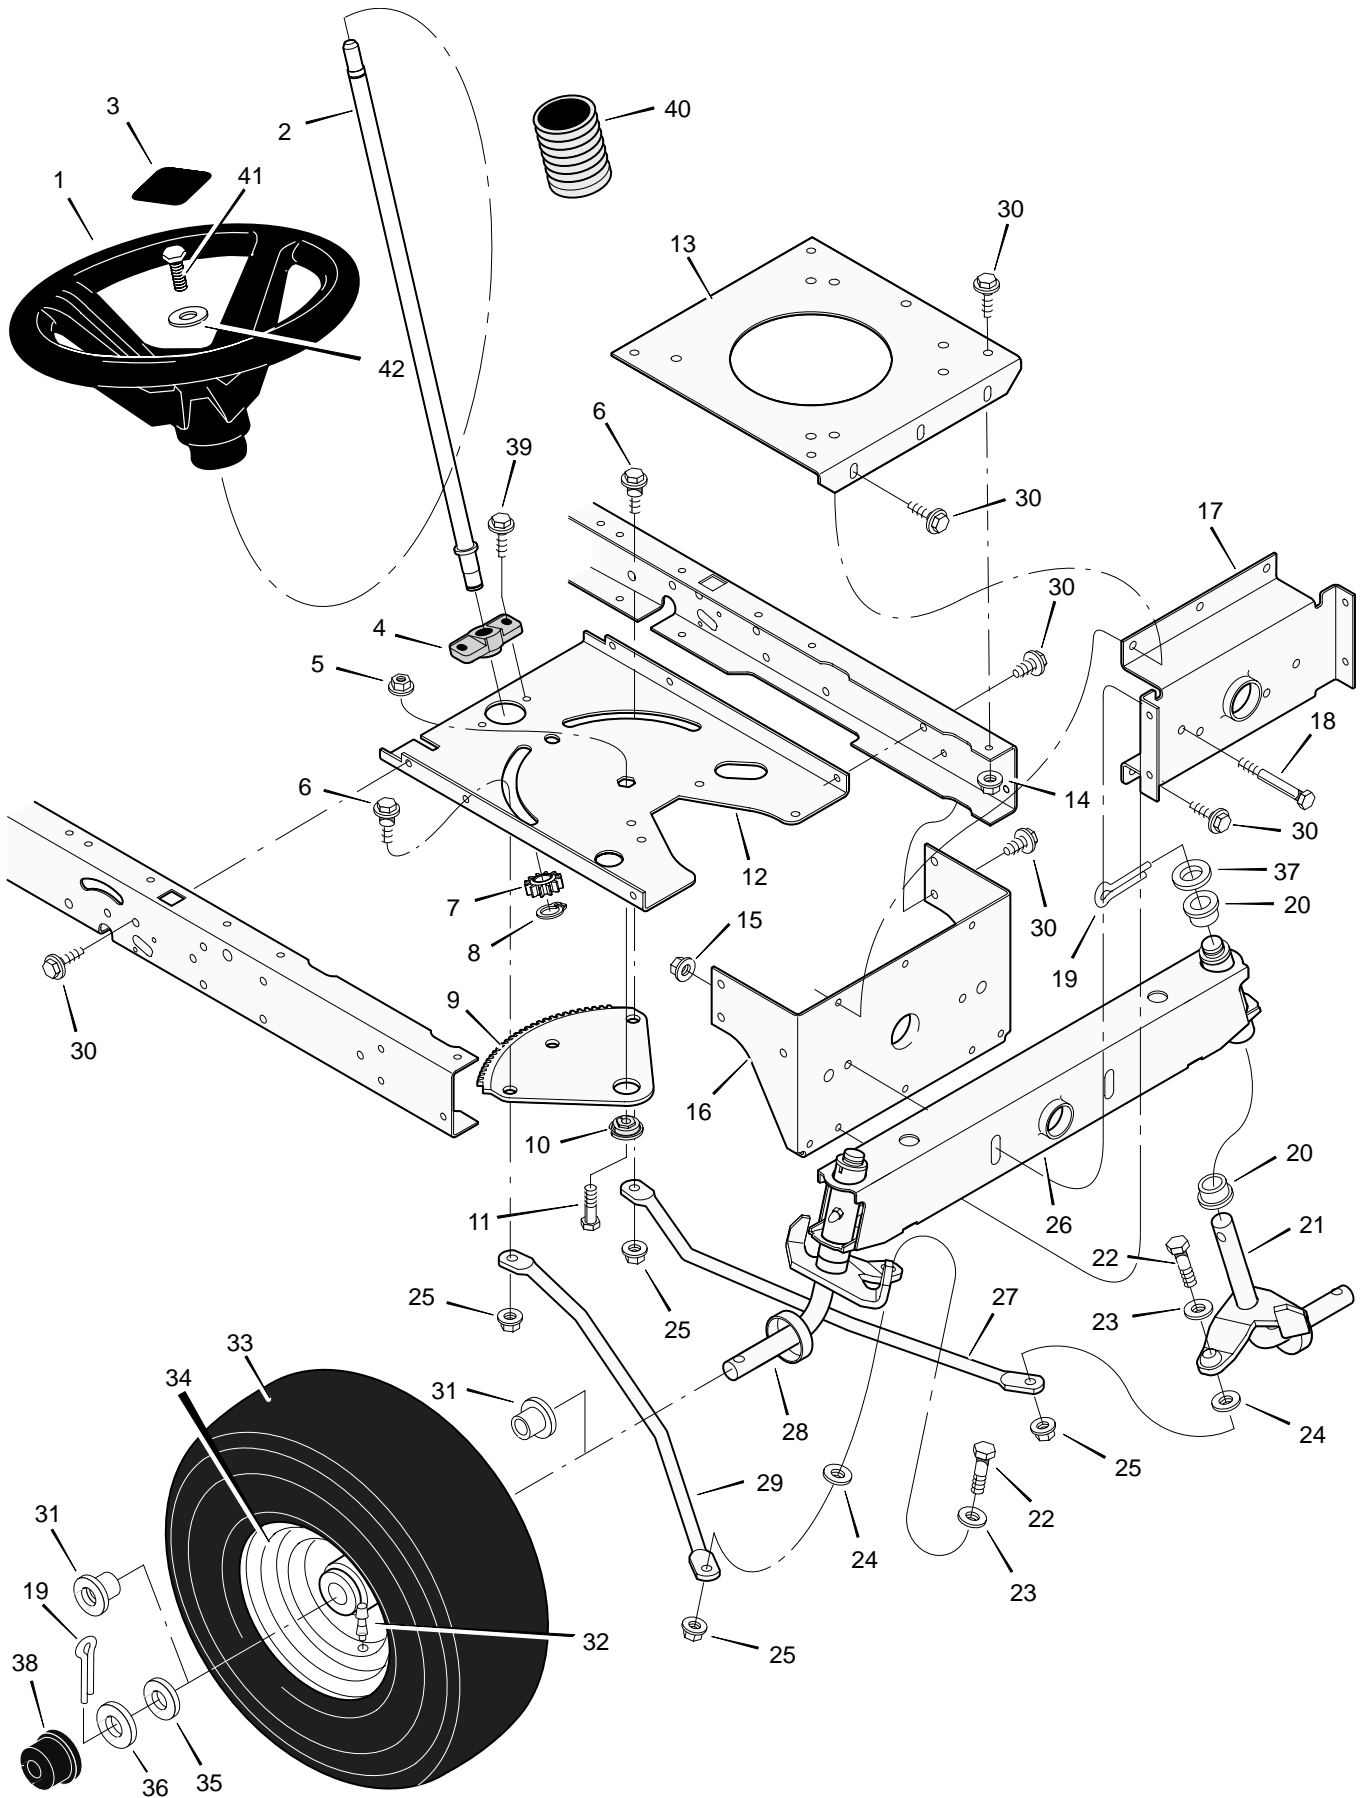

MODEL 38502x86B

REPAIR PARTS STEERING

MODEL 38502x86B

REPAIR PARTS STEERING

Key No.	Description	Part No.	Key No.	Description	Part No.
1	Wheel, Steering	95336	23	Washer	17x104
2	Post, Steering	690625	24	Washer	17x53 Z
3	Insert, Steering Wheel	95338	25	Nut, Flange	15x84
4	Bearing	94124	26	Axle Assembly	690210E700
5	Nut, Flange	15x111	27	Drag Link, Left	95329E700
6	Bolt, Shoulder	9x57	28	Spindle Assembly, Right	94575E700
7	Gear, Pinion	690183E700	29	Drag Link, Right	95328E700
8	Ring, Snap	11x25	30	Screw	26x249
9	Gear, Sector	94121E700	31	Bearing, Wheel	91334
10	Bearing	94123	32	Stem, Valve	24373
11	Bolt	1x84	33	Tire *	91923
12	Plate, Steering	690551E700	—	Tube	407924
13	Plate, Engine	94006E700	34	Wheel and Tire Assembly	94578-601
14	Nut, Flange	15x88	35	Washer	17x195
15	Nut, Flange	15x118	36	Washer	17x192
16	Bracket, Hanger	94013E700	37	Washer	17x113
17	Axle, Hanger	94007E700	38	Hub Cap	94618
18	Bolt	1x146	39	Screw	26x267
19	Pin, Cotter	30x49	40	Bellows	92059
20	Bearing	690150	41	Bolt	25x3
21	Spindle Assembly, Left	94576E700	42	Washer	17x146
22	Bolt	1x111			

* When you order a tire, make sure to give the brand name of the tire so that the tread pattern on the tire will match.