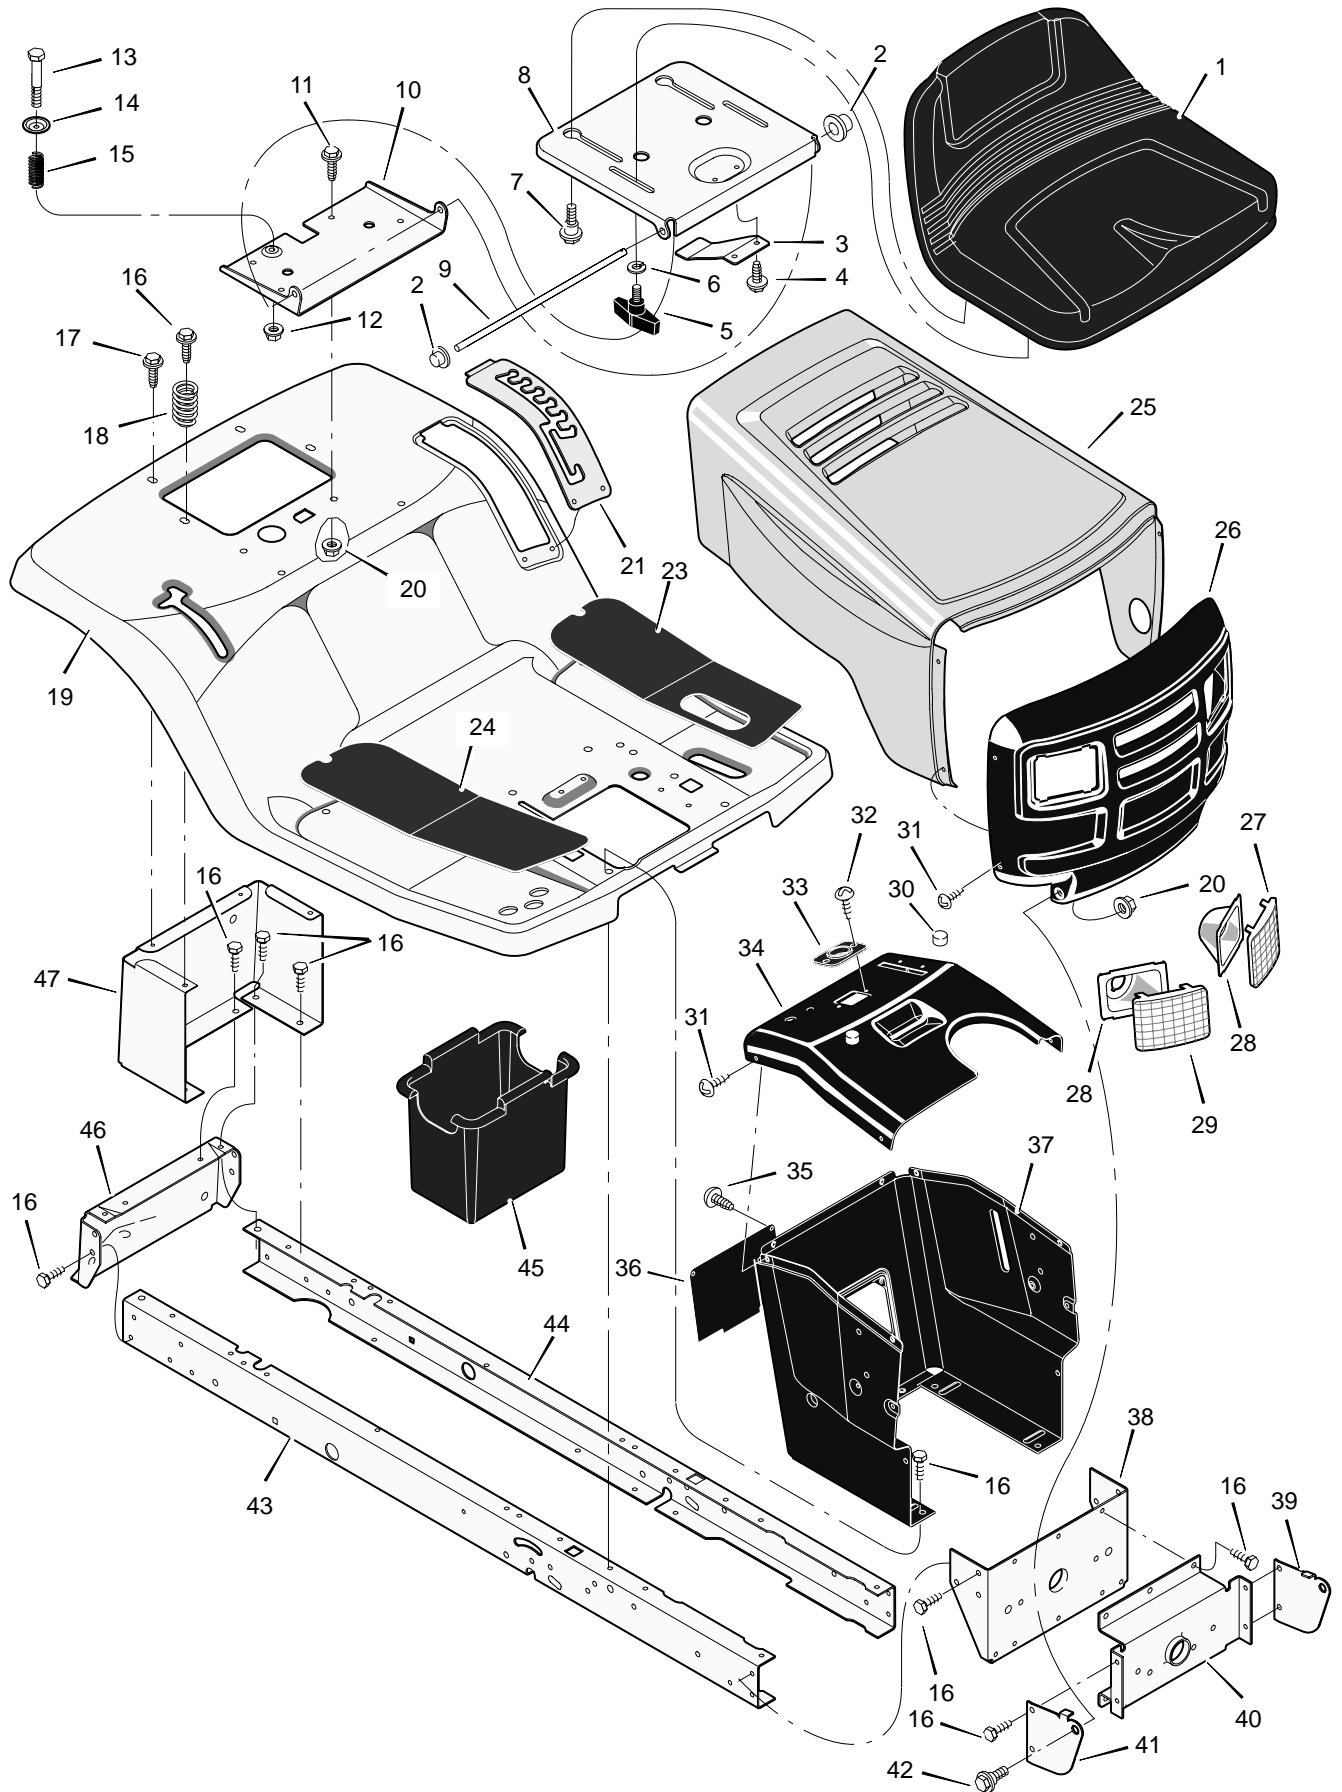

MODEL 38502x51B

REPAIR PARTS CHASSIS & HOOD

MODEL 38502x51B

REPAIR PARTS CHASSIS & HOOD

Key No.	Description	Part No.	Key No.	Description	Part No.
1	Seat	94162	28	Bezel	94807 Z
2	Cap, Push On	28x23	29	Lens, Right	94080
3	Spring	94057	31	Screw	26x270
4	Screw	26x229	32	Screw	26x239
5	Bolt, Wing	94160	33	Bearing, Steering	94075
6	Washer	17x47Z	34	Dash	94074E700
7	Bolt, Shoulder	9x56	35	Screw	26x250
8	Support, Seat	94154E700	36	Panel, Access	93007E700
9	Rod, Pivot	94156 Z	37	Support, Dash	95318E700
10	Bracket, Pivot	94153E700	38	Bracket, Rear Hanger	94013E700
11	Bolt	1x45	39	Support, Left Grille	94083E700
12	Nut	15x89	40	Axle, Hanger	94007E700
13	Bolt, Shoulder	9x55	41	Support, Right Grille	94082E700
14	Washer	94155Z	42	Bolt, Shoulder	9x51
15	Spring	164x31	43	Frame, Right	94000E700
16	Screw	26x249	44	Frame, Left	94001E700
17	Screw	26x263	45	Container, Battery	94069
18	Spring	164x30	46	Plate, Hitch	94002E700
19	Deck, Seat	94070E245	47	Panel, Rear	94023E700
20	Nut	15x88	—	Decal, Right Hood	44x6814
21	Plate, Index	94829E700	—	Decal, Left Hood	44x6813
23	Mat, Left	94149	—	Decal, Warning	44x6815
24	Mat, Right	94148	—	Book, Instruction	F-98774
25	Hood	94072E245	—	Book, Instruction	F-98775
26	Grille	94079E700	—	Parts List	F-98776
27	Lens, Left	94081			