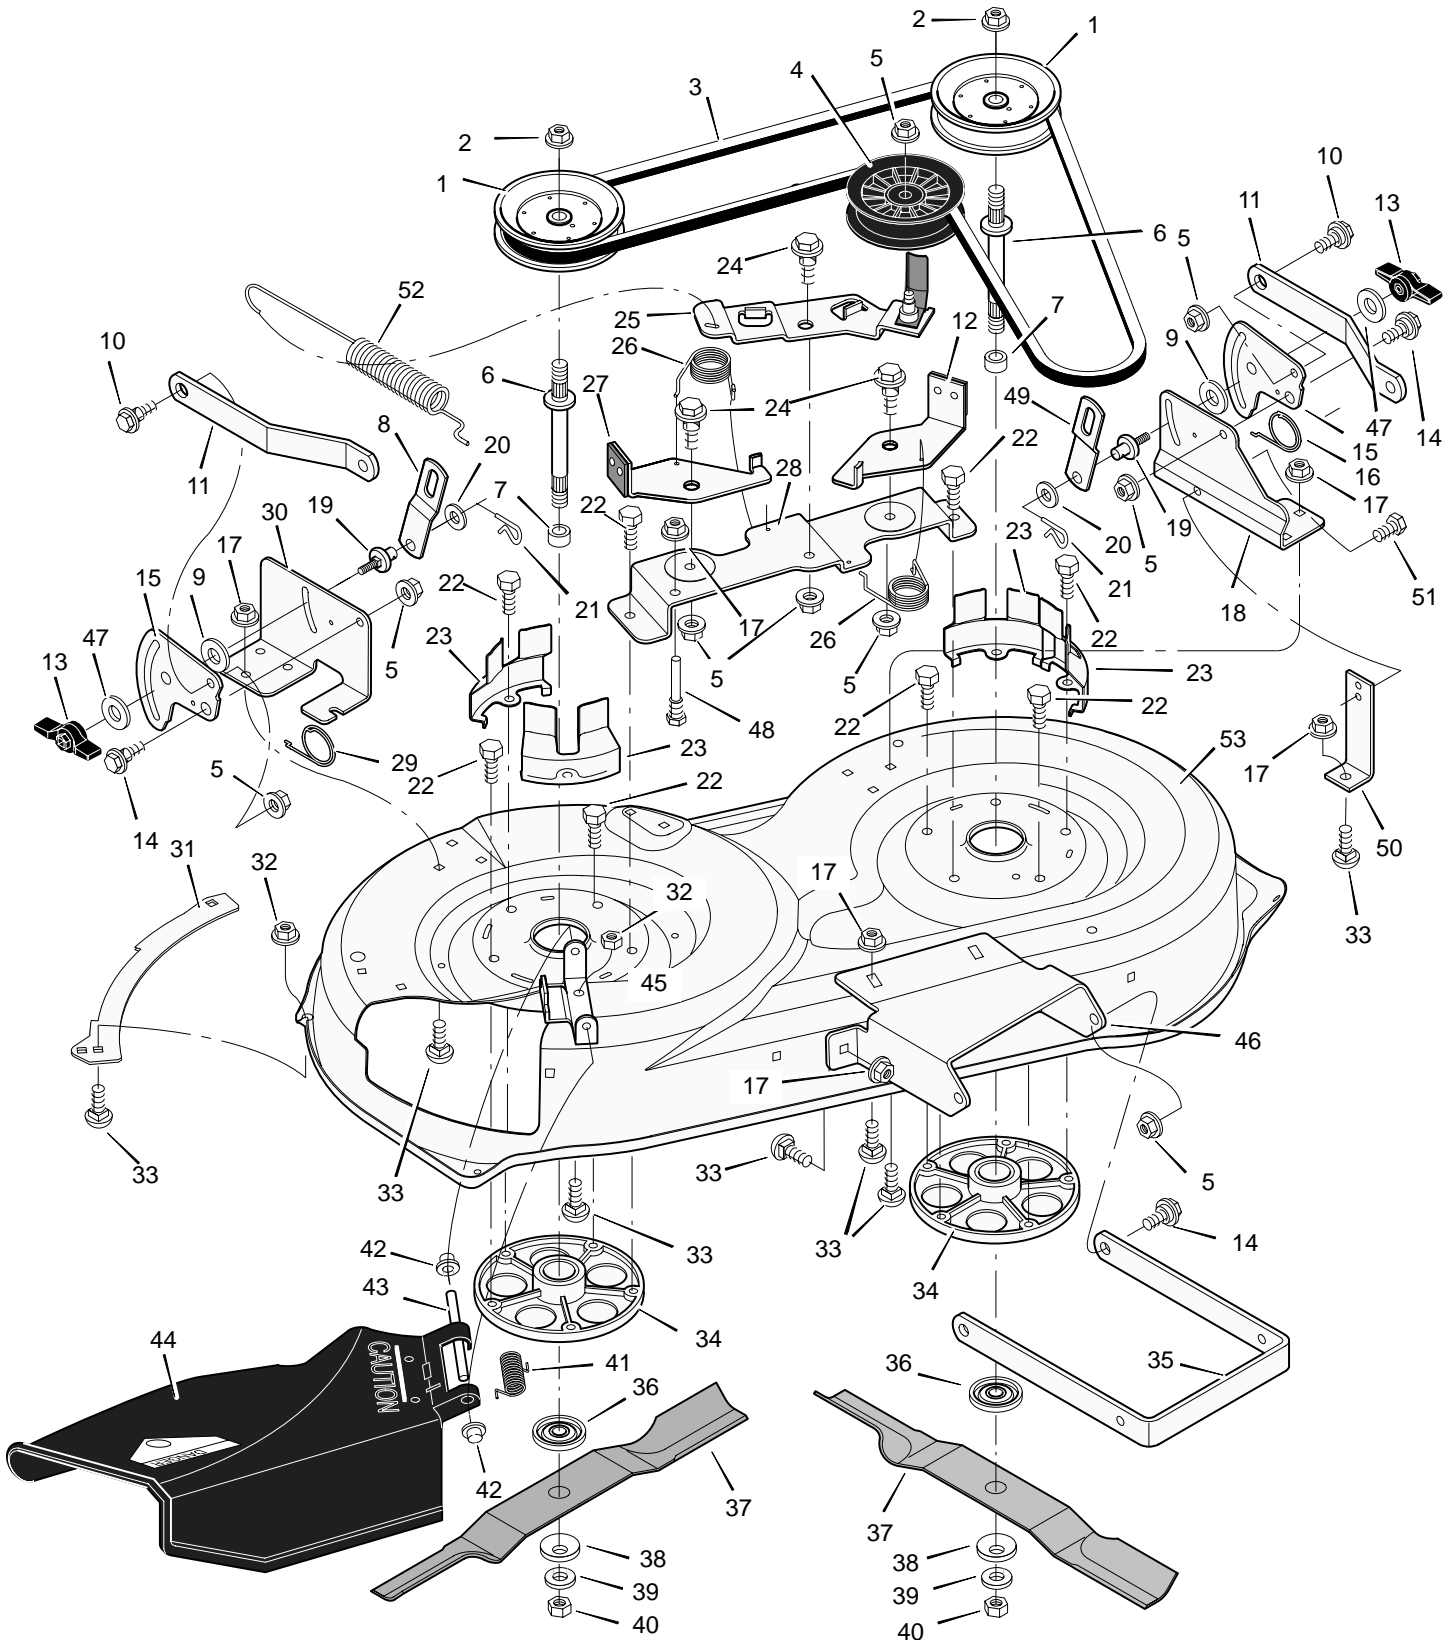

MODEL 38502x51B

REPAIR PARTS MOWER HOUSING

MODEL 38502x51B

REPAIR PARTS MOWER HOUSING

Key No.	Description	Part No.	Key No.	Description	Part No.
1	Pulley, Jackshaft	92852	28	Bracket Assembly, Brake	94059E700
2	Nut, Hex	15x121	29	Spring	166x42
3	Belt, Mower Drive	37x86	30	Bracket, Suspension	94052E700
4	Pulley, Idler	91801	31	Plate	91770E700
5	Nut, Flange	15x84	32	Nut, Flange	15x88
6	Jackshaft	94129	33	Bolt, Carriage	2x53
7	Spacer	94130	34	Mandrell	90905
8	Link, Right Lift	94053E700	35	Bracket, Suspension	94058E700
9	Pad, Friction	94137	36	Adapter, Blade	92466
10	Bolt, Shoulder	9x52	37	Blade	94913E701
11	Bracket, Suspension	94055E700	38	Washer	17x166
12	Pad Assembly, Left Brake	94049E700	39	Washer	17x165
13	Knob	94068	40	Nut	15x100
14	Bolt, Shoulder	9x51	41	Spring	166x4
15	Plate, Suspension	94128E700	42	Cap, Push On	28x23
16	Spring	166x43	43	Rod, Pivot	94957 Z
17	Nut, Flange	15x79	44	Deflector	94707
18	Bracket, Suspension	94054E700	45	Bracket, Deflector	94956E700
19	Pin, Hanger	94064	46	Bracket, Front Hanger	94062E700
20	Washer	17x103	47	Washer	17x45 Z
21	Pin, Cotter	31x4	48	Guide, Belt	94781
22	Bolt	25x7	49	Link, Left Lift	94611E700
23	Cover, Pulley	94051E700	50	Bracket, Support	94681E700
24	Bolt, Shoulder	9x39	51	Screw	26x249
25	Arm, Idler	94177	52	Spring, Extension	165x118
26	Spring	166x41	53	Housing, Blade *	94060E700
27	Pad Assembly, Right Brake	94047E700	1-53	Complete Mower Housing Assembly	776000

* Includes Key No. 17, 18, 30, 31, 32, 33, 45, 46, 47 and 51.