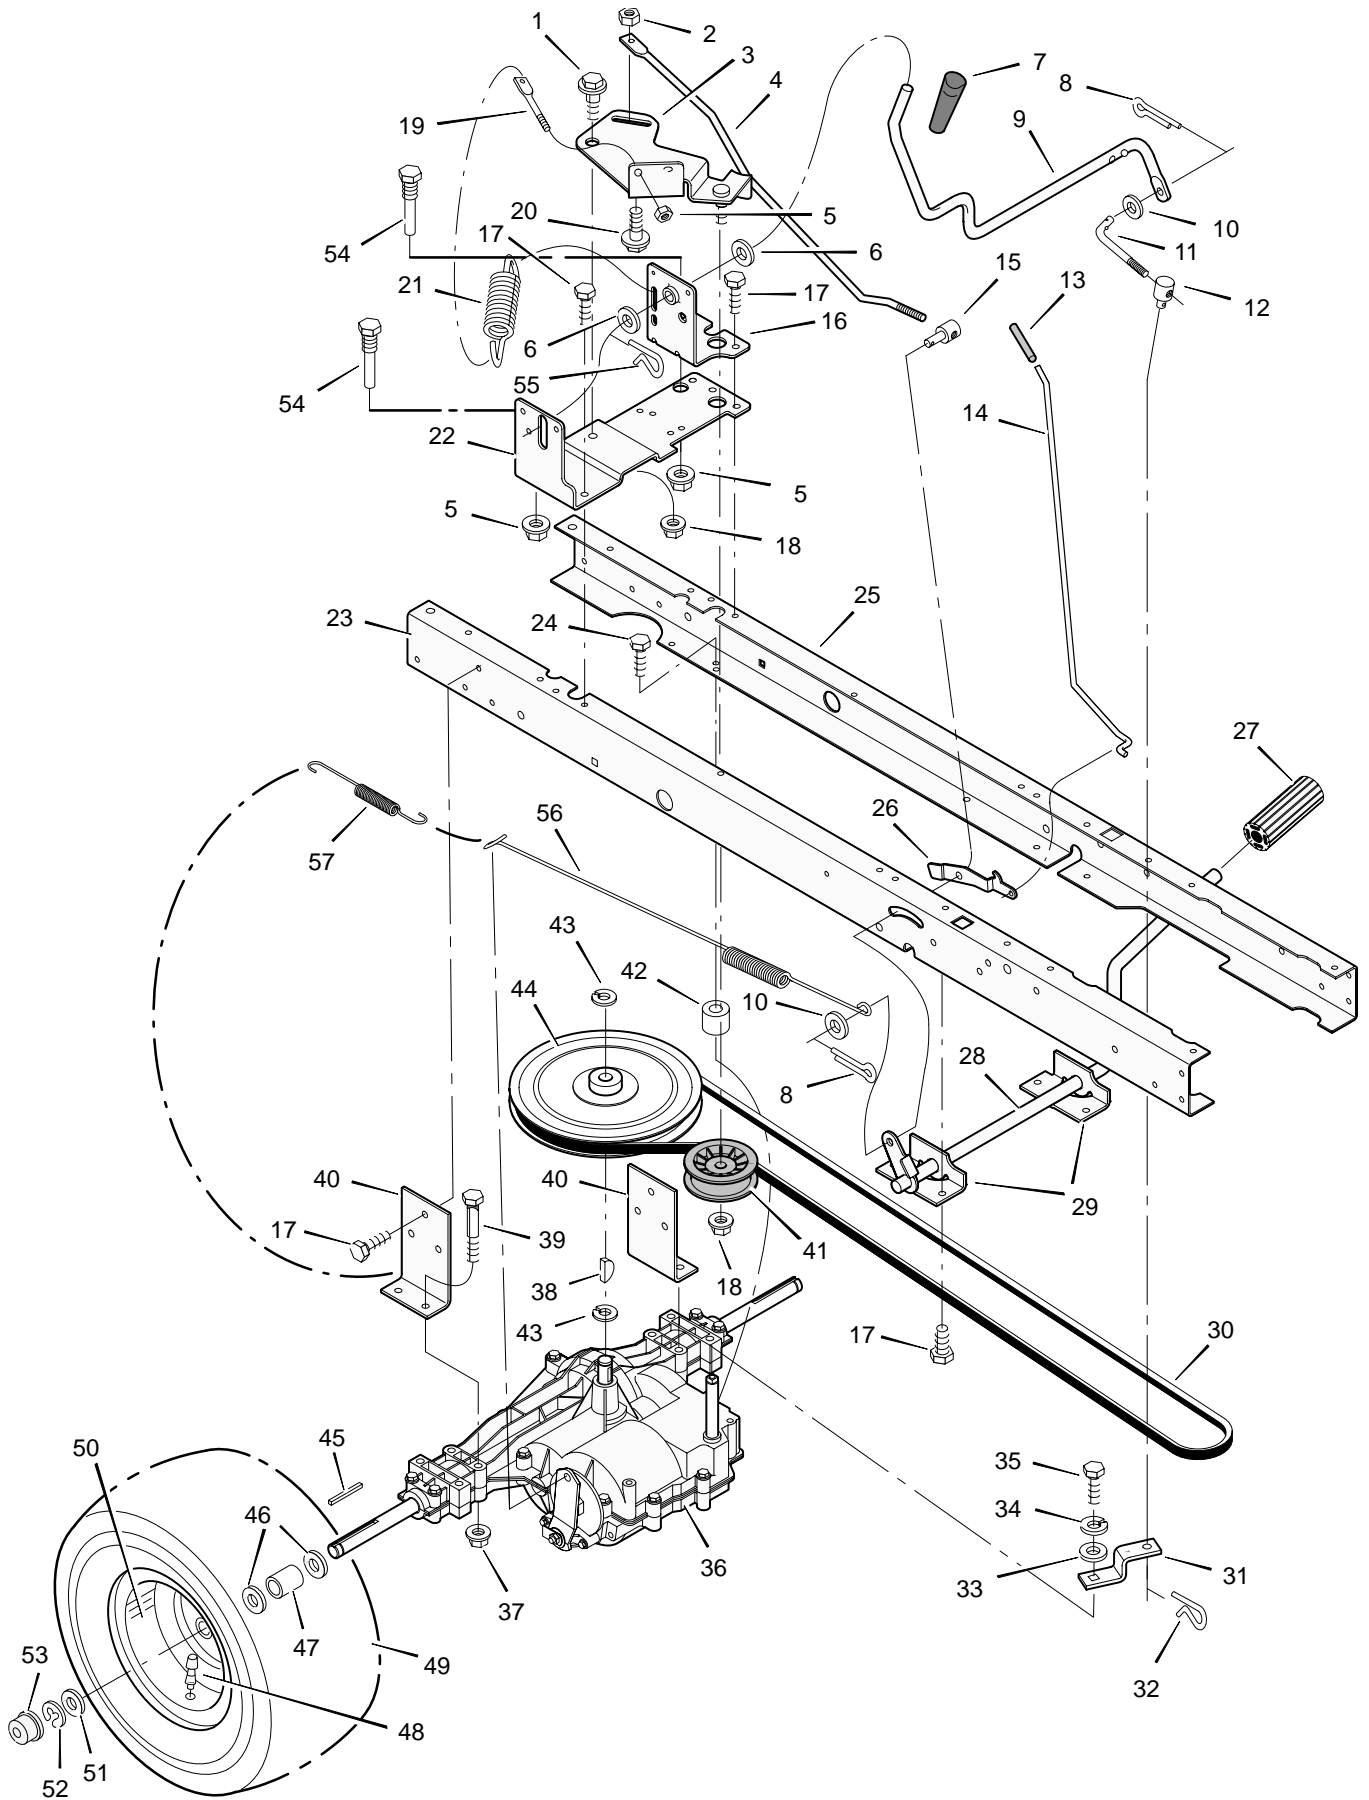

MODEL 38502x51B

REPAIR PARTS MOTION DRIVE

MODEL 38502x51B

REPAIR PARTS MOTION DRIVE

Key No.	Description	Part No.	Key No.	Description	Part No.
1	Bolt, Shoulder	9x39	30	Belt, Motion Drive	37x87
2	Nut, Hex	15x89	31	Yoke, Shift	94031 Z
3	Arm, Idler	94040Z	32	Pin, Hair	31x6
4	Rod, Clutch	94041Z	33	Washer	17x148
5	Nut	15x79	34	Washer	18x32
6	Washer	17x102	35	Bolt	1x145
7	Grip	92697	36	Transaxle **	—
8	Pin, Cotter	30x20	37	Nut	15x88
9	Lever, Shift	94043 Z	38	Key, Woodruff	20697
10	Washer	17x47 Z	39	Bolt	1x155
11	Link, Shift	94044 Z	40	Bracket, Transaxle	94008E700
12	Nut, Adjuster	21920	41	Pulley	91179
13	Grip	92724	42	Spacer	94132
14	Rod, Parking Brake	95005 Z	43	E-Ring	11x7
15	Nut, Adjuster	94815	44	Pulley, Drive	95094
16	Bracket, Shift	94034E700	45	Key, Square	21553
17	Screw	26x249	46	Washer	17x160
18	Nut	15x84	47	Spacer, Transaxle	87x105 Z
19	Link	94042Z	48	Stem, Valve	24373
20	Bolt, Shoulder	9x54	49	Tire *	91923
21	Spring, Extension	165x116	—	Tube	407049
22	Bracket, Shifter	94033E700	50	Wheel & Tire Assembly	92288-601
23	Frame, Right	94000E700	51	Washer	17x195
24	Screw	25x12	52	E-Ring	11x3
25	Frame, Left	94001E700	53	Hub Cap (Optional)	94618
26	Latch, Parking Brake	94045 Z	54	Guide, Belt	93349
27	Pedal	21544	55	Pin, Hair	31x4
28	Lever, Brake/Clutch	94038E700	56	Spring, Extension	165x115
29	Bracket, Pedal	94035E700	57	Spring, Extension	165x92