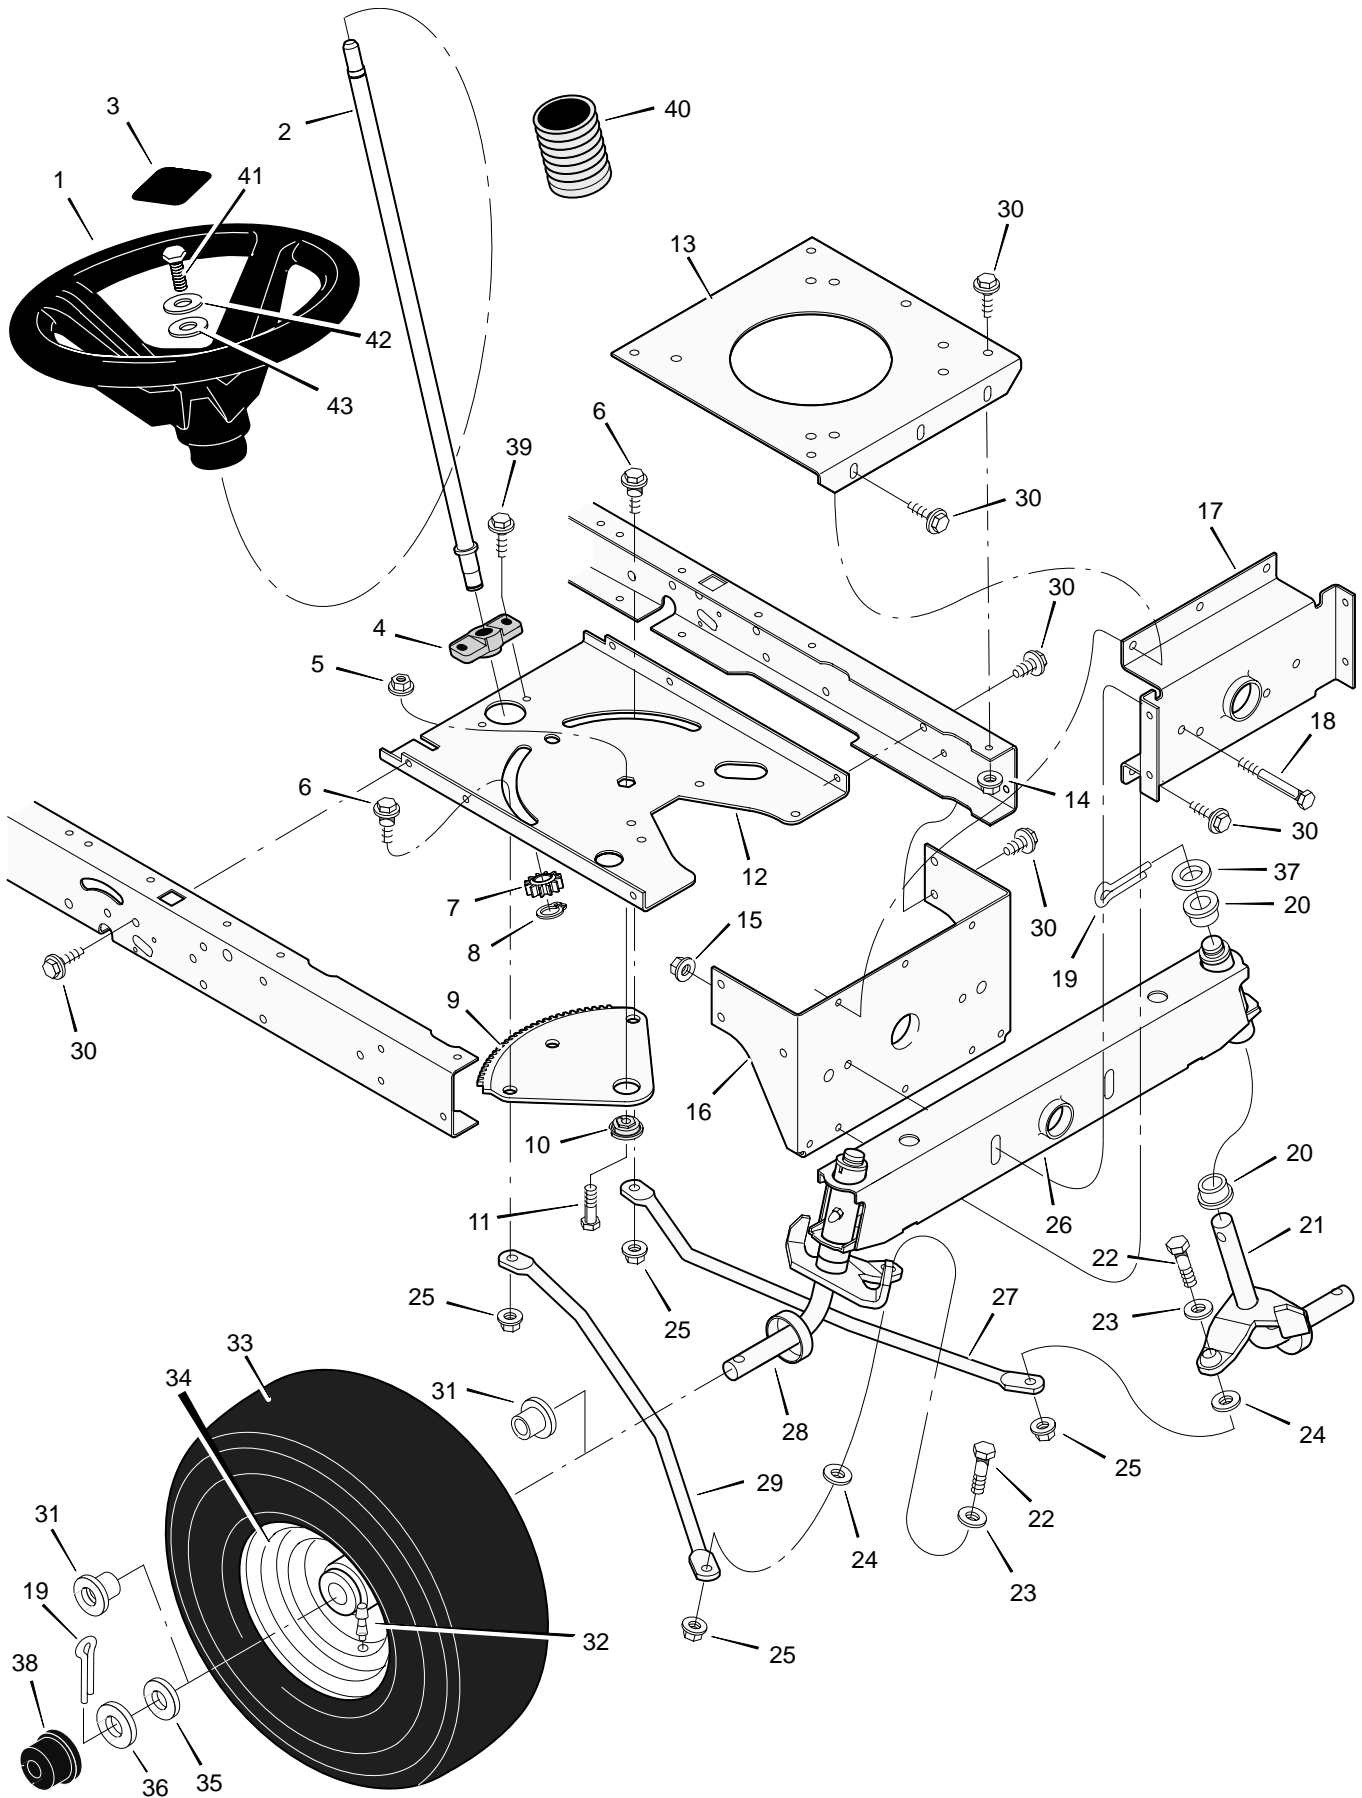

MODEL 38502x51B

REPAIR PARTS STEERING

MODEL 38502x51B

REPAIR PARTS STEERING

Key No.	Description	Part No.	Key No.	Description	Part No.
1	Wheel, Steering	95336	23	Washer	17x104
2	Post, Steering	94520	24	Washer	17x53 Z
3	Insert, Steering Wheel	95338	25	Nut, Flange	15x84
4	Bearing	94124	26	Axle Assembly	94012E700
5	Nut, Flange	15x113	27	Drag Link, Left	94021E700
6	Bolt, Shoulder	9x57	28	Spindle Assembly, Right	94575E700
7	Gear, Pinion	94122E700	29	Drag Link, Right	94020E700
8	Ring, Snap	11x25	30	Screw	26x249
9	Gear, Sector	94121E700	31	Bearing, Wheel	91334
10	Bearing	94123	32	Stem, Valve	24373
11	Bolt	1x84	33	Tire *	91912
12	Plate, Steering	94003E700	—	Tube	407924
13	Plate, Engine	94006E700	34	Wheel and Tire Assembly	94578-601
14	Nut, Flange	15x88	35	Washer	17x195
15	Nut, Flange	15x118	36	Washer	17x192
16	Bracket, Hanger	94013E700	37	Washer	17x113
17	Axle, Hanger	94007E700	38	Hub Cap	94618
18	Bolt	1x146	39	Screw	26x267
19	Pin, Cotter	30x49	40	Bellows	92059
20	Bearing	92527	41	Bolt	1x158
21	Spindle Assembly, Left	94576E700	42	Lockwasher	18x32
22	Bolt	1x111	43	Washer	17x146 Z

* When you order a tire, make sure to give the brand name of the tire so that the tread pattern on the tire will match.