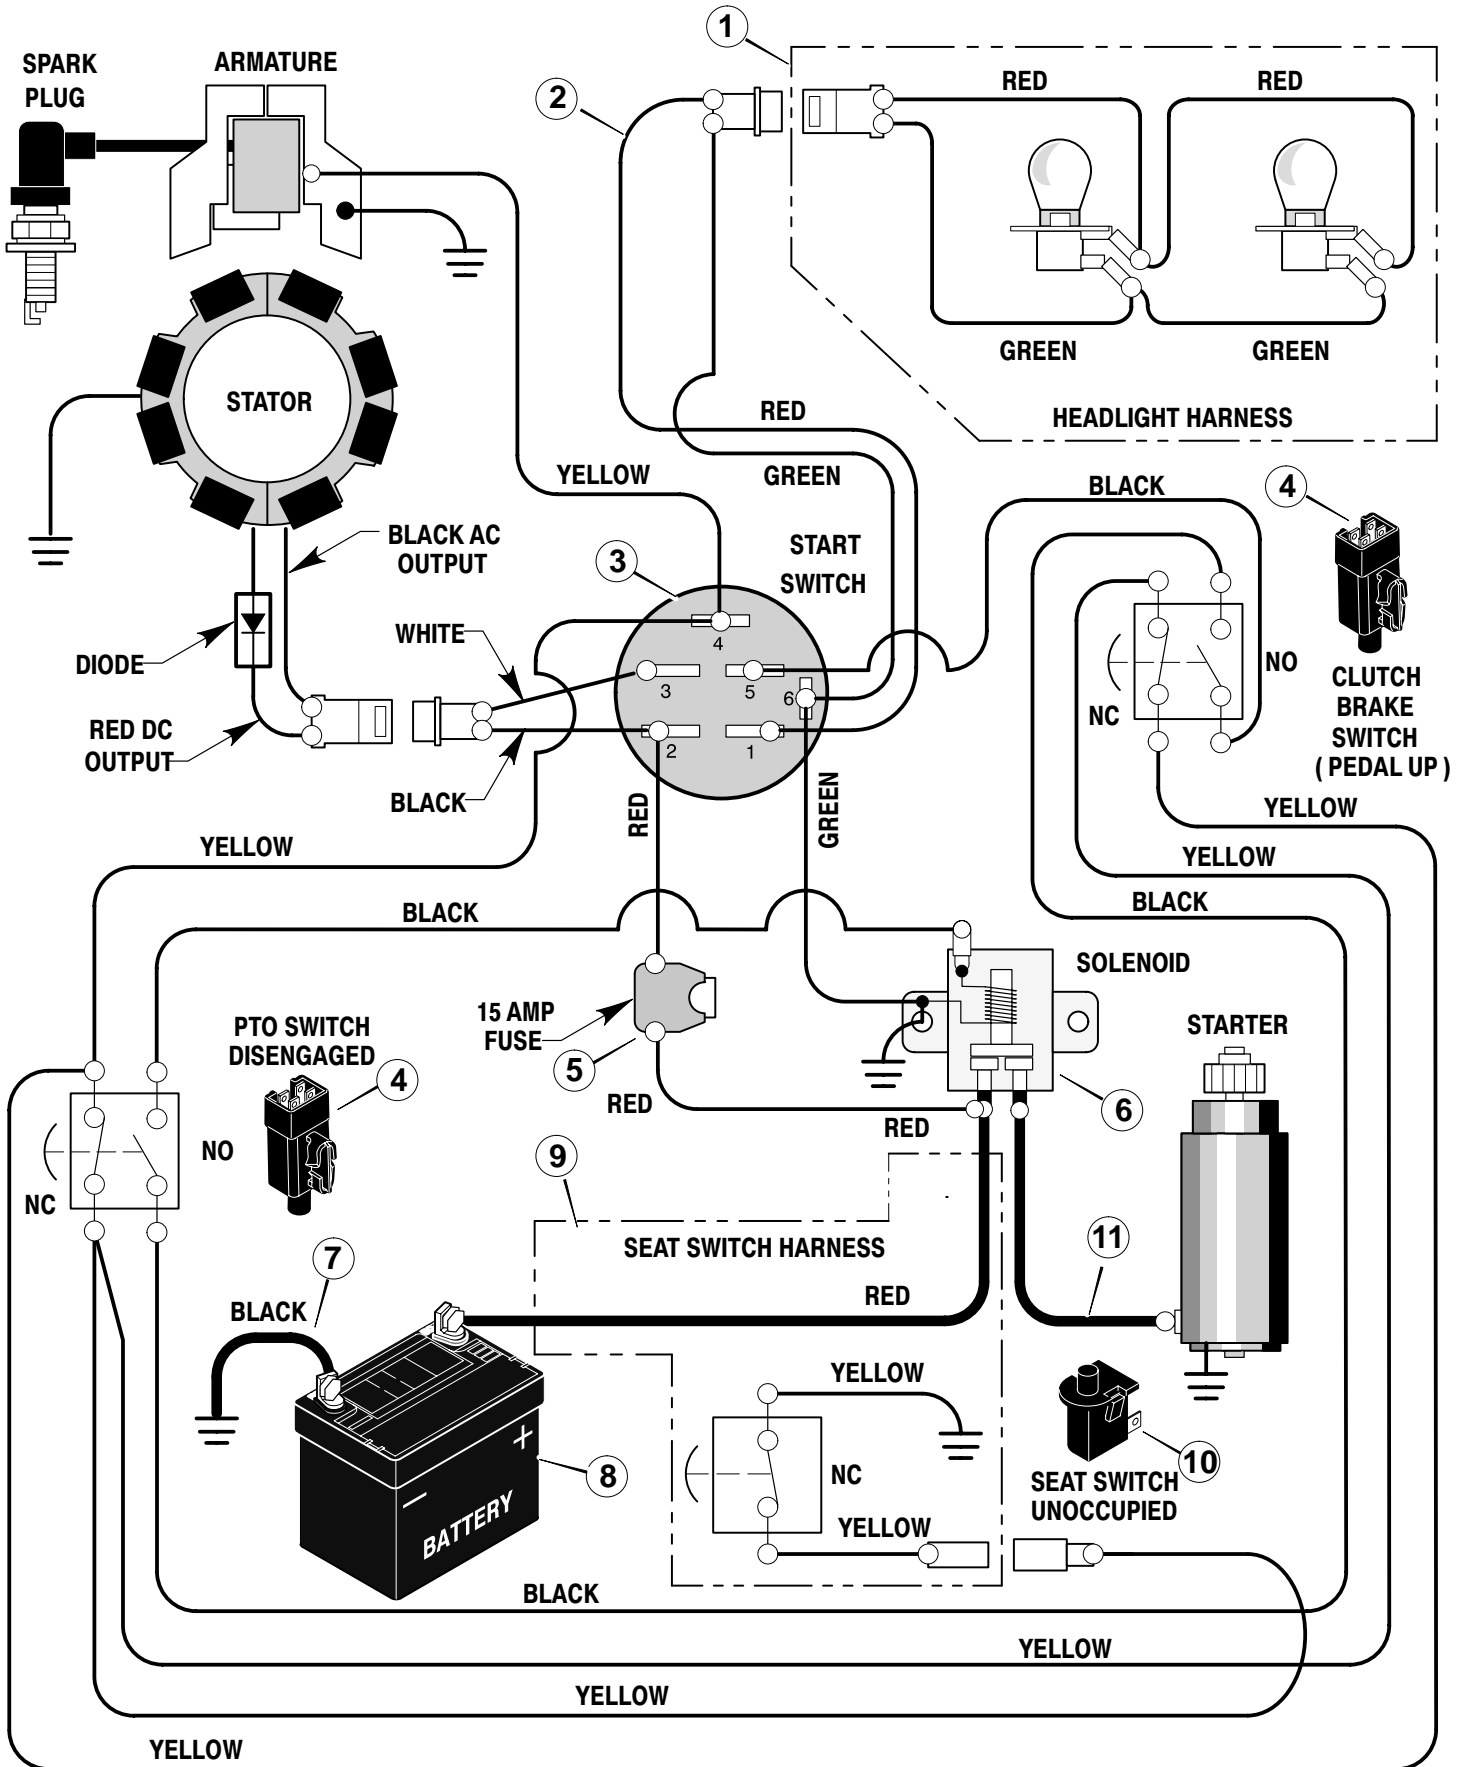

MODEL 38502x51B

REPAIR PARTS ENGINE MOUNT

Key No.	Description	Part No.
1	Fuel Cap	92317
2	Fuel Tank	94073
3	Hose Clamp	95197
4	Fuel Line	23717
5	Hose Clamp	95197
6	Screw	26x201
7	Plate, Engine	94006E700
8	Throttle Control	91989
9	Engine*	—
10	Bolt, Engine Mount	25x7
11	Stack Pulley Assembly	94139 Z
12	Lockwasher	19x35
13	Bolt, Hex	1x140
14	Washer	17x170
15	Screw	26x249
16	Gasket	91309
17	Muffler	91271
18	Deflector, Muffler	94099Z
19	Screw	26x208
20	Bolt, Hex	1x134
21	Guide, Belt	93349
22	Nut, Flange	15x79Z
23	Guide, Belt	94066
24	Shield, Heat	94320SE
25	Lock, Screw	92378
26	Screw	26x253
27	Screw	26x263

* Parts are available from an engine Authorized Service Center. See "Engines, Gasoline" or "Gasoline Engines" in the yellow pages of the telephone directory.

MODEL 38502x51B

REPAIR PARTS ELECTRICAL SYSTEM