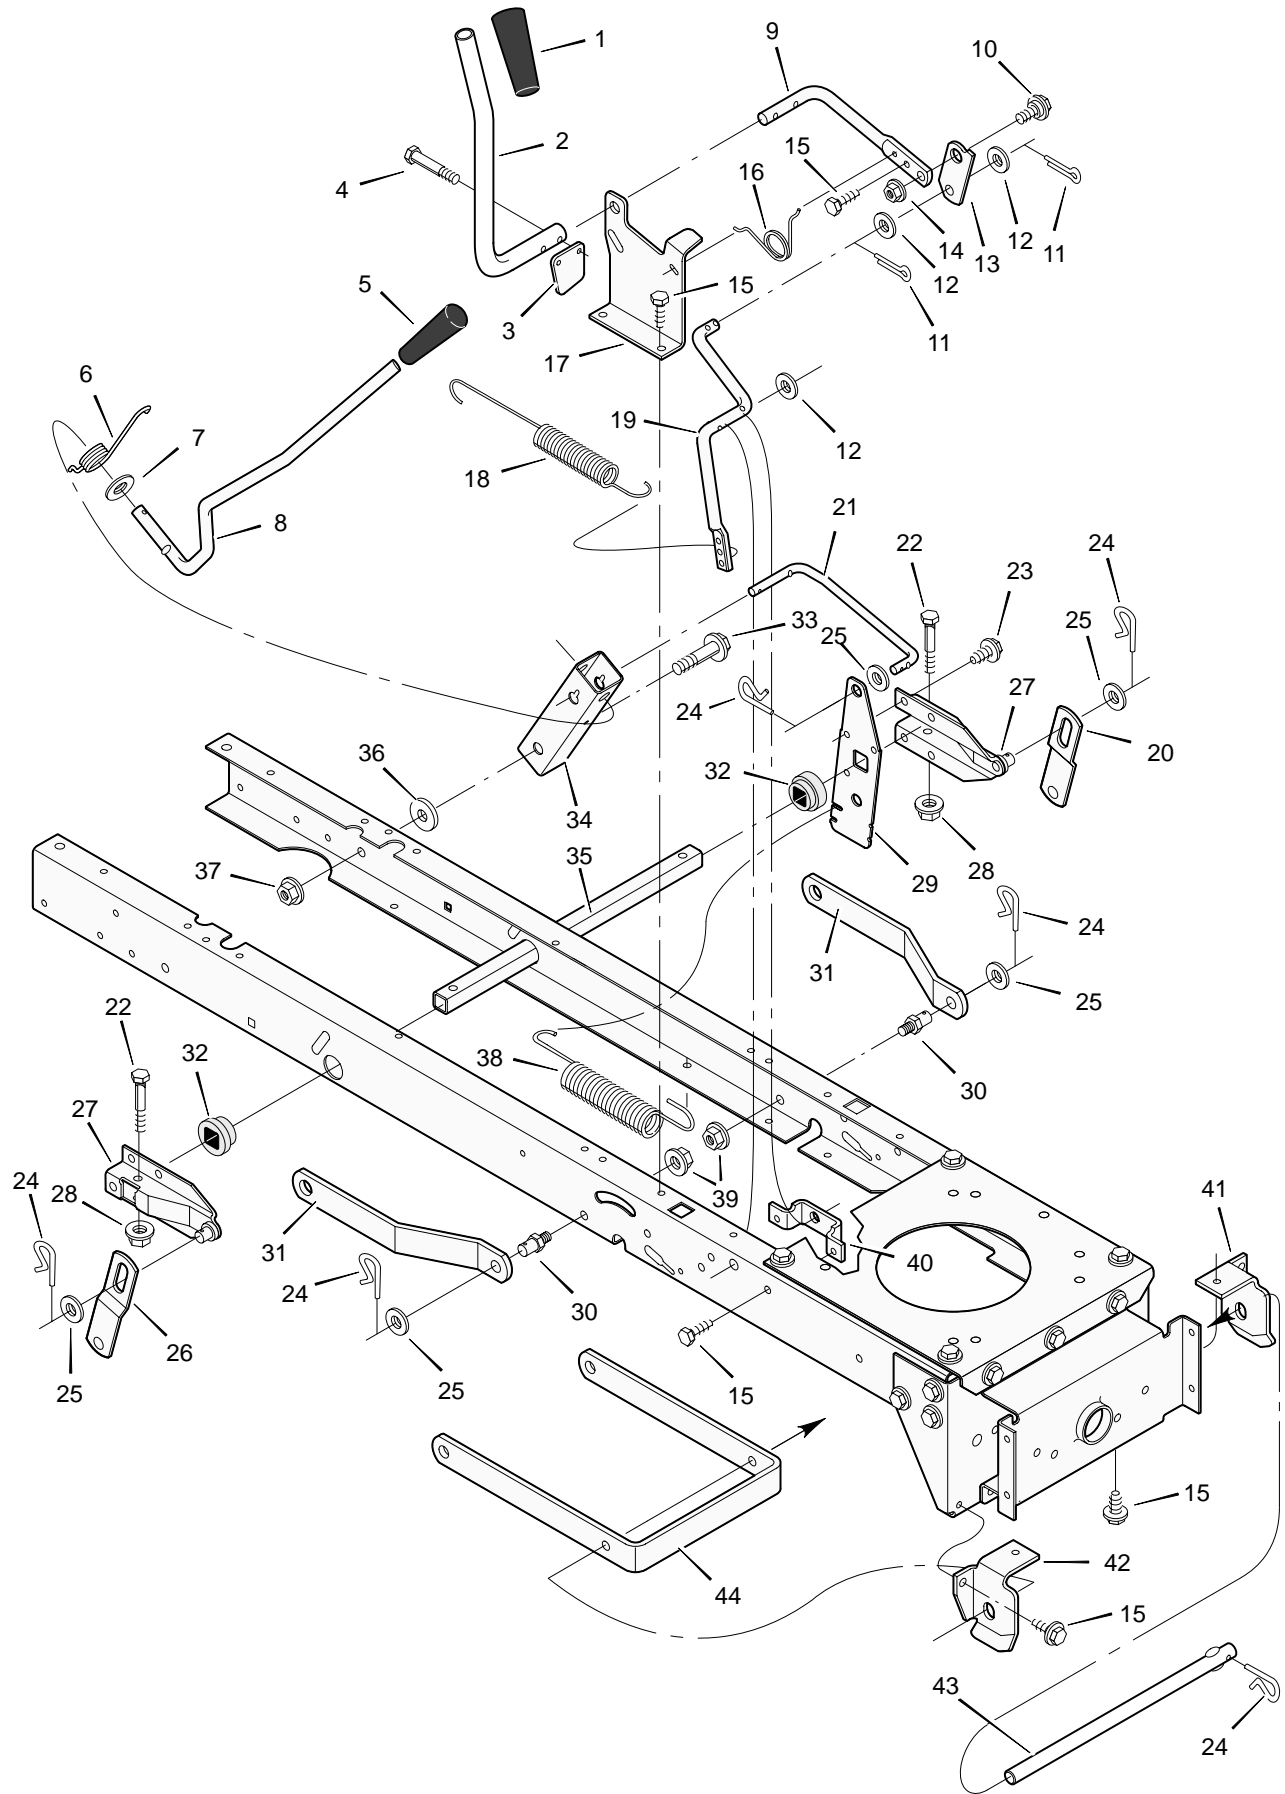

MODEL 38502x51B

REPAIR PARTS MOWER HOUSING SUSPENSION

MODEL 38502x51B

REPAIR PARTS MOWER HOUSING SUSPENSION

Key No.	Description	Part No.	Key No.	Description	Part No.
1	Grip	92698	23	Screw	26x49
2	Handle	94217 Z	24	Pin, Hair	31x4
3	Pad, Switch	94022 Z	25	Washer	17x91 Z
4	Bolt	25x3	26	Link, Right Lift	94053E700
5	Grip	92697	27	Lever Assembly, Lift	94180E700
6	Spring	166x40	28	Nut, Flange	15x118
7	Washer	17x103	29	Plate, Lift Arm	94030E700
8	Lever, Lift	94029 Z	30	Pin	94067
9	Lever, PTO	94017 Z	31	Bracket, Rear Suspension	94055E700
10	Bolt, Shoulder	9x39	32	Bushing	94065
11	Pin, Cotter	30x20	33	Bolt, Shoulder	9x53
12	Washer	17x102	34	Bracket, Pivot	94015E700
13	Link, PTO	94004 Z	35	Tube, Deck Lift	94063E700
14	Nut, Flange	15x84	36	Washer	17x191
15	Screw	26x249	37	Nut, Flange	15x84
16	Spring	166x39	38	Spring	165x117
17	Bracket, PTO	94018E700	39	Nut, Flange	15x68
18	Spring	165x118	40	Bracket, PTO	94005E700
19	Crank, PTO	94019E700	41	Hanger, Left Deck	94027E700
20	Link, Left Lift	94611E700	42	Hanger, Right Deck	94026E700
21	Link, Lift	94028 Z	43	Rod, Hanger	94158Z
22	Bolt	1x74	44	Bracket, Suspension	94058E700