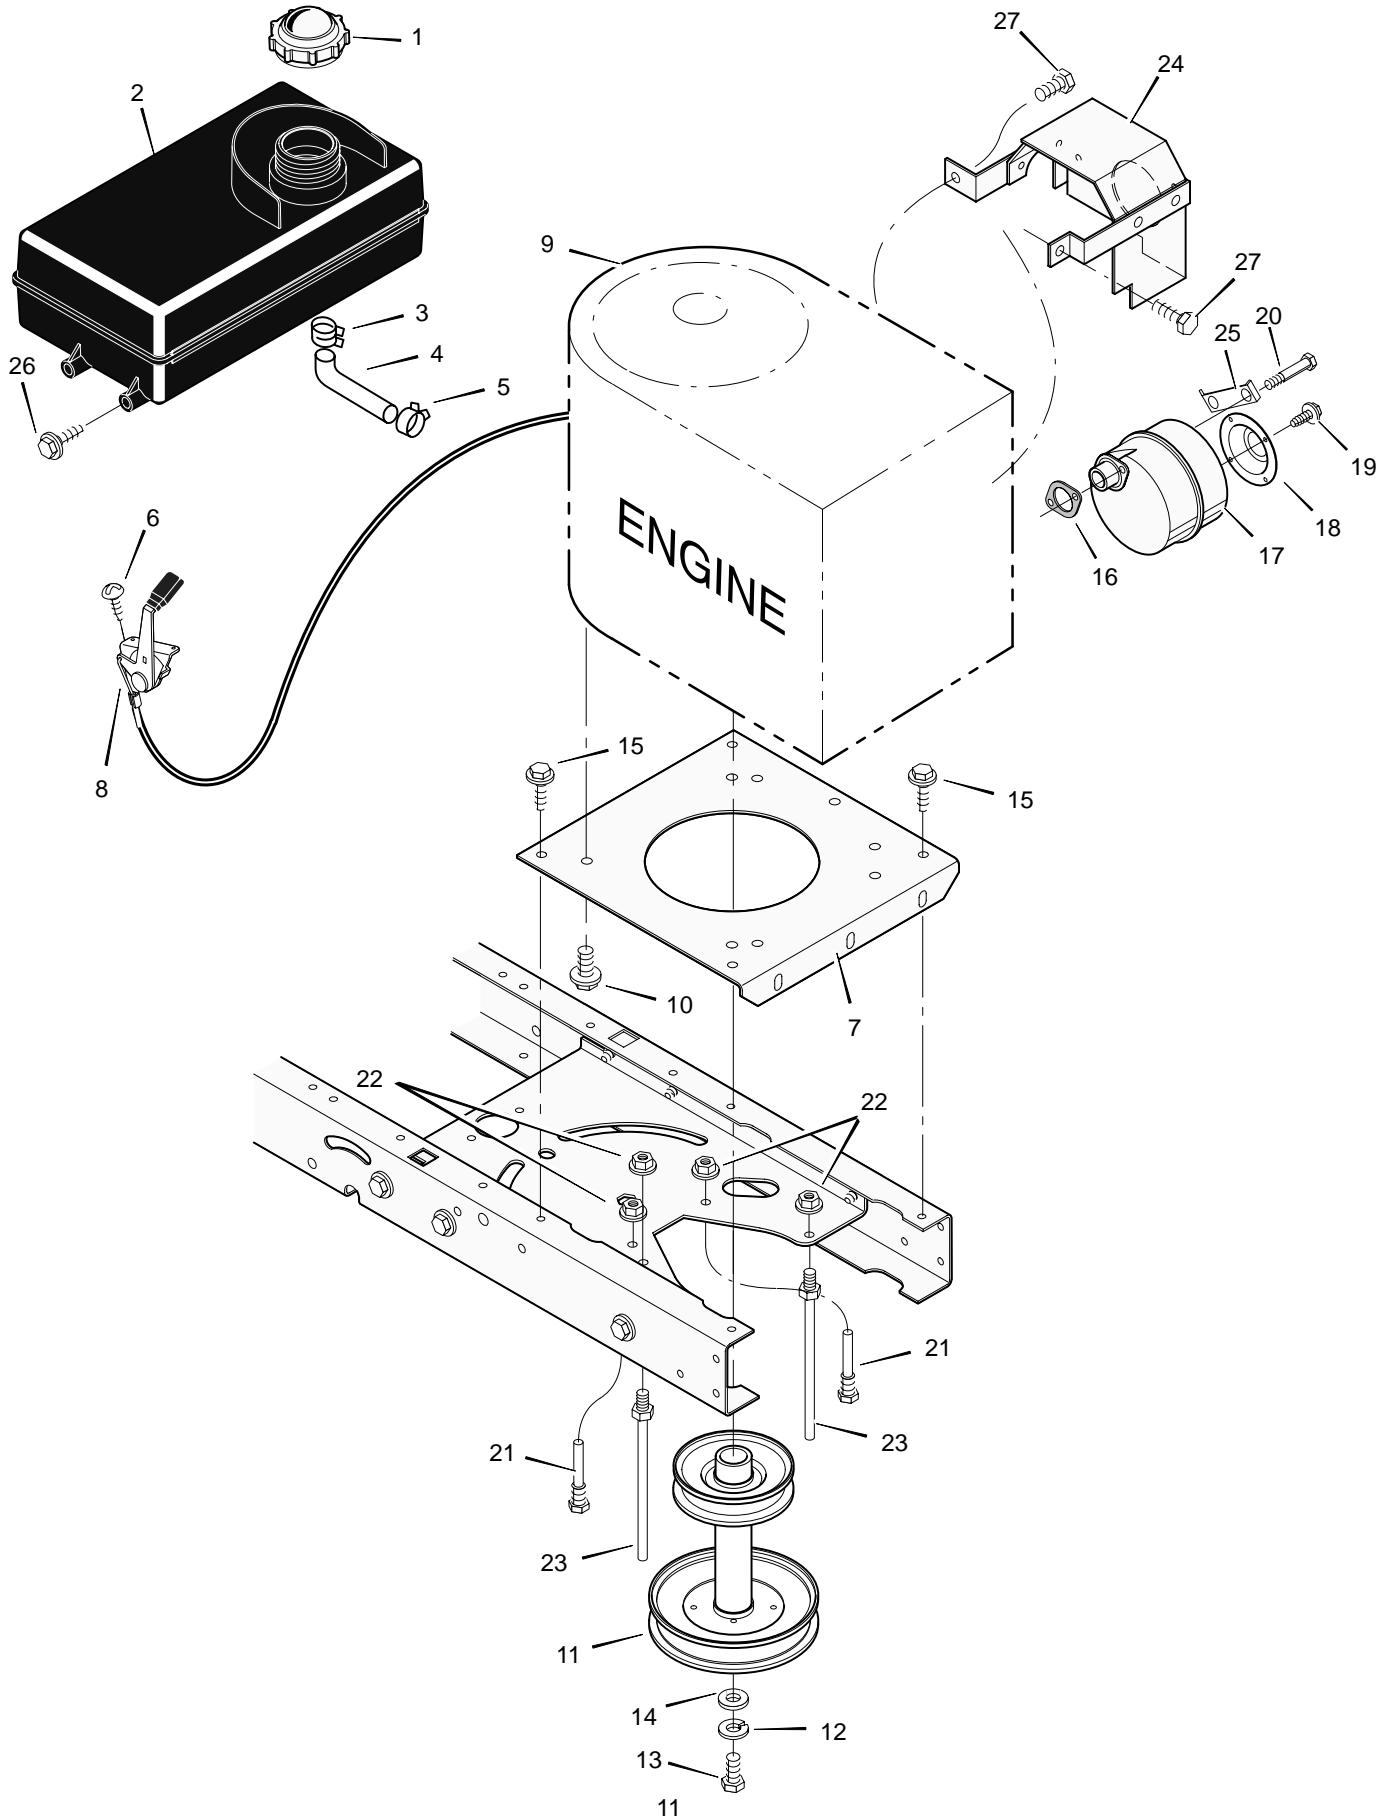

MODEL 38502x51B

REPAIR PARTS ENGINE MOUNT

MODEL 38502x51B

REPAIR PARTS ENGINE MOUNT

Key No.	Description	Part No.
1	Fuel Cap	92317
2	Fuel Tank	94073
3	Hose Clamp	95197
4	Fuel Line	23717
5	Hose Clamp	95197
6	Screw	26x201
7	Plate, Engine	94006E700
8	Throttle Control	91989
9	Engine*	—
10	Bolt, Engine Mount	25x7
11	Stack Pulley Assembly	94139 Z
12	Lockwasher	19x35
13	Bolt, Hex	1x140
14	Washer	17x170
15	Screw	26x249
16	Gasket	91309
17	Muffler	91271
18	Deflector, Muffler	94099Z
19	Screw	26x208
20	Bolt, Hex	1x134
21	Guide, Belt	93349
22	Nut, Flange	15x79Z
23	Guide, Belt	94066
24	Shield, Heat	94320SE
25	Lock, Screw	92378
26	Screw	26x253
27	Screw	26x263

* Parts are available from an engine Authorized Service Center. See "Engines, Gasoline" or "Gasoline Engines" in the yellow pages of the telephone directory.