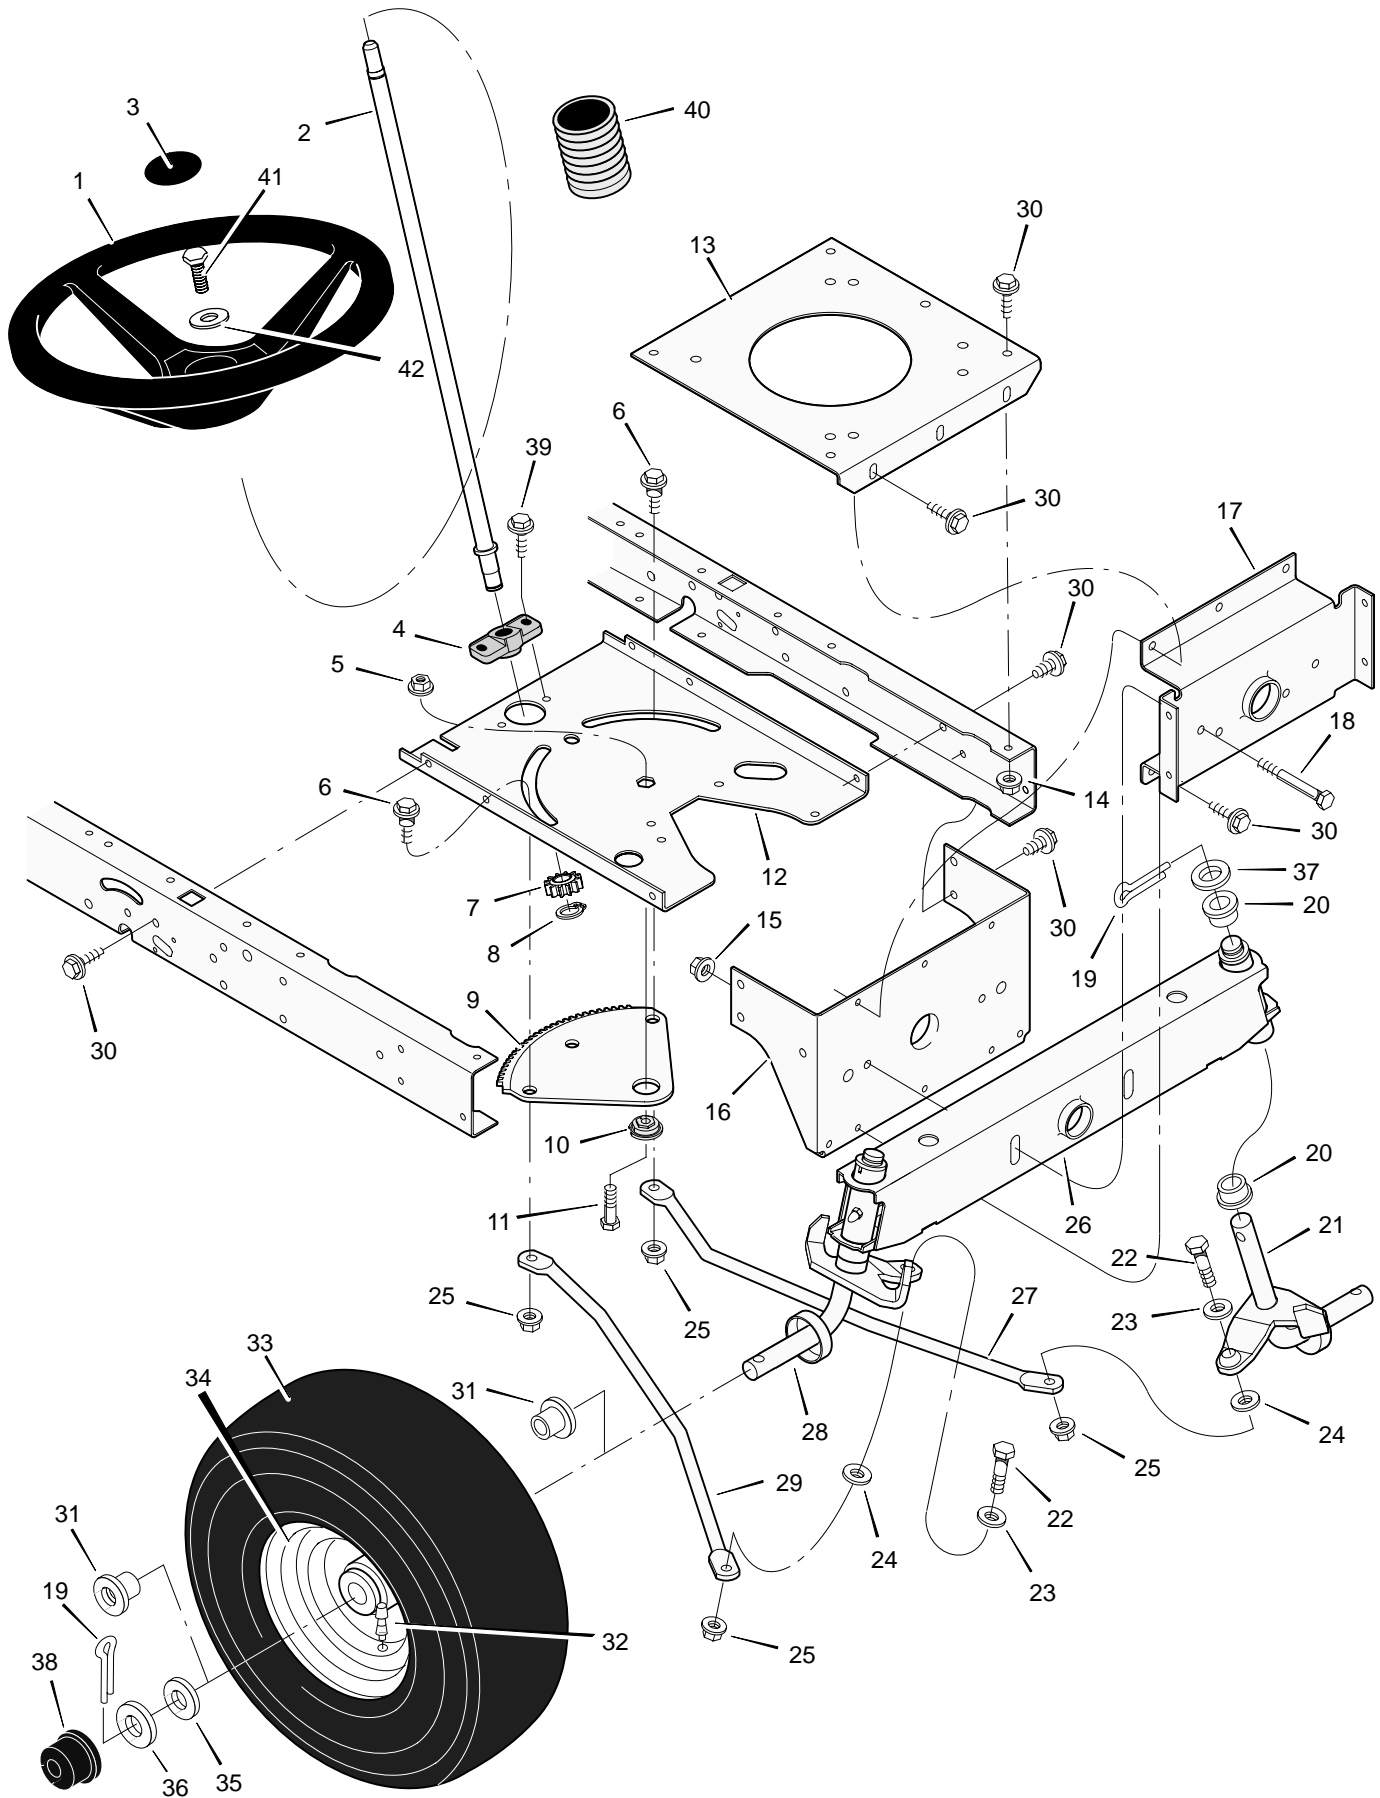

MODEL 385009x98A

REPAIR PARTS STEERING

Key No.	Description	Part No.	Key No.	Description	Part No.
1	Wheel, Steering	095336	23	Washer	17x104
2	Post, Steering	690625	24	Washer	017x53 Z
3	Insert, Steering Wheel	095338	25	Nut, Flange	015x84
4	Bearing	094124	26	Axle Assembly	690210E700
5	Nut, Flange	15x111	27	Drag Link, Left	095329E700
6	Bolt, Shoulder	009x57	28	Spindle Assembly, Right	094575E700
7	Gear, Pinion	690183E700	29	Drag Link, Right	095328E700
8	Ring, Snap	011x25	30	Screw	26x249
9	Gear, Sector	094121E700	31	Bearing, Wheel	091334
10	Bearing	094123	32	Stem, Valve	024373
11	Bolt	001x84	33	Tire *	091923
12	Plate, Steering	1001121E700	—	Tube	407924
13	Plate, Engine	094006E700	34	Wheel and Tire Assembly	094578–601
14	Nut, Flange	015x88	35	Washer	17x195
15	Nut, Flange	15x118	36	Washer	17x192
16	Bracket, Hanger	1001270E700	37	Washer	17x113
17	Axle, Hanger	094007E700	38	Hub Cap	094618
18	Bolt	01x146	39	Screw	26x267
19	Pin, Cotter	030x49	40	Bellows	092059
20	Bearing	690150	41	Bolt	0025x3
21	Spindle Assembly, Left	094576E700	42	Washer	17x146
22	Bolt	01x111			

* When you order a tire, make sure to give the brand name of the tire so that the tread pattern on the tire will match.