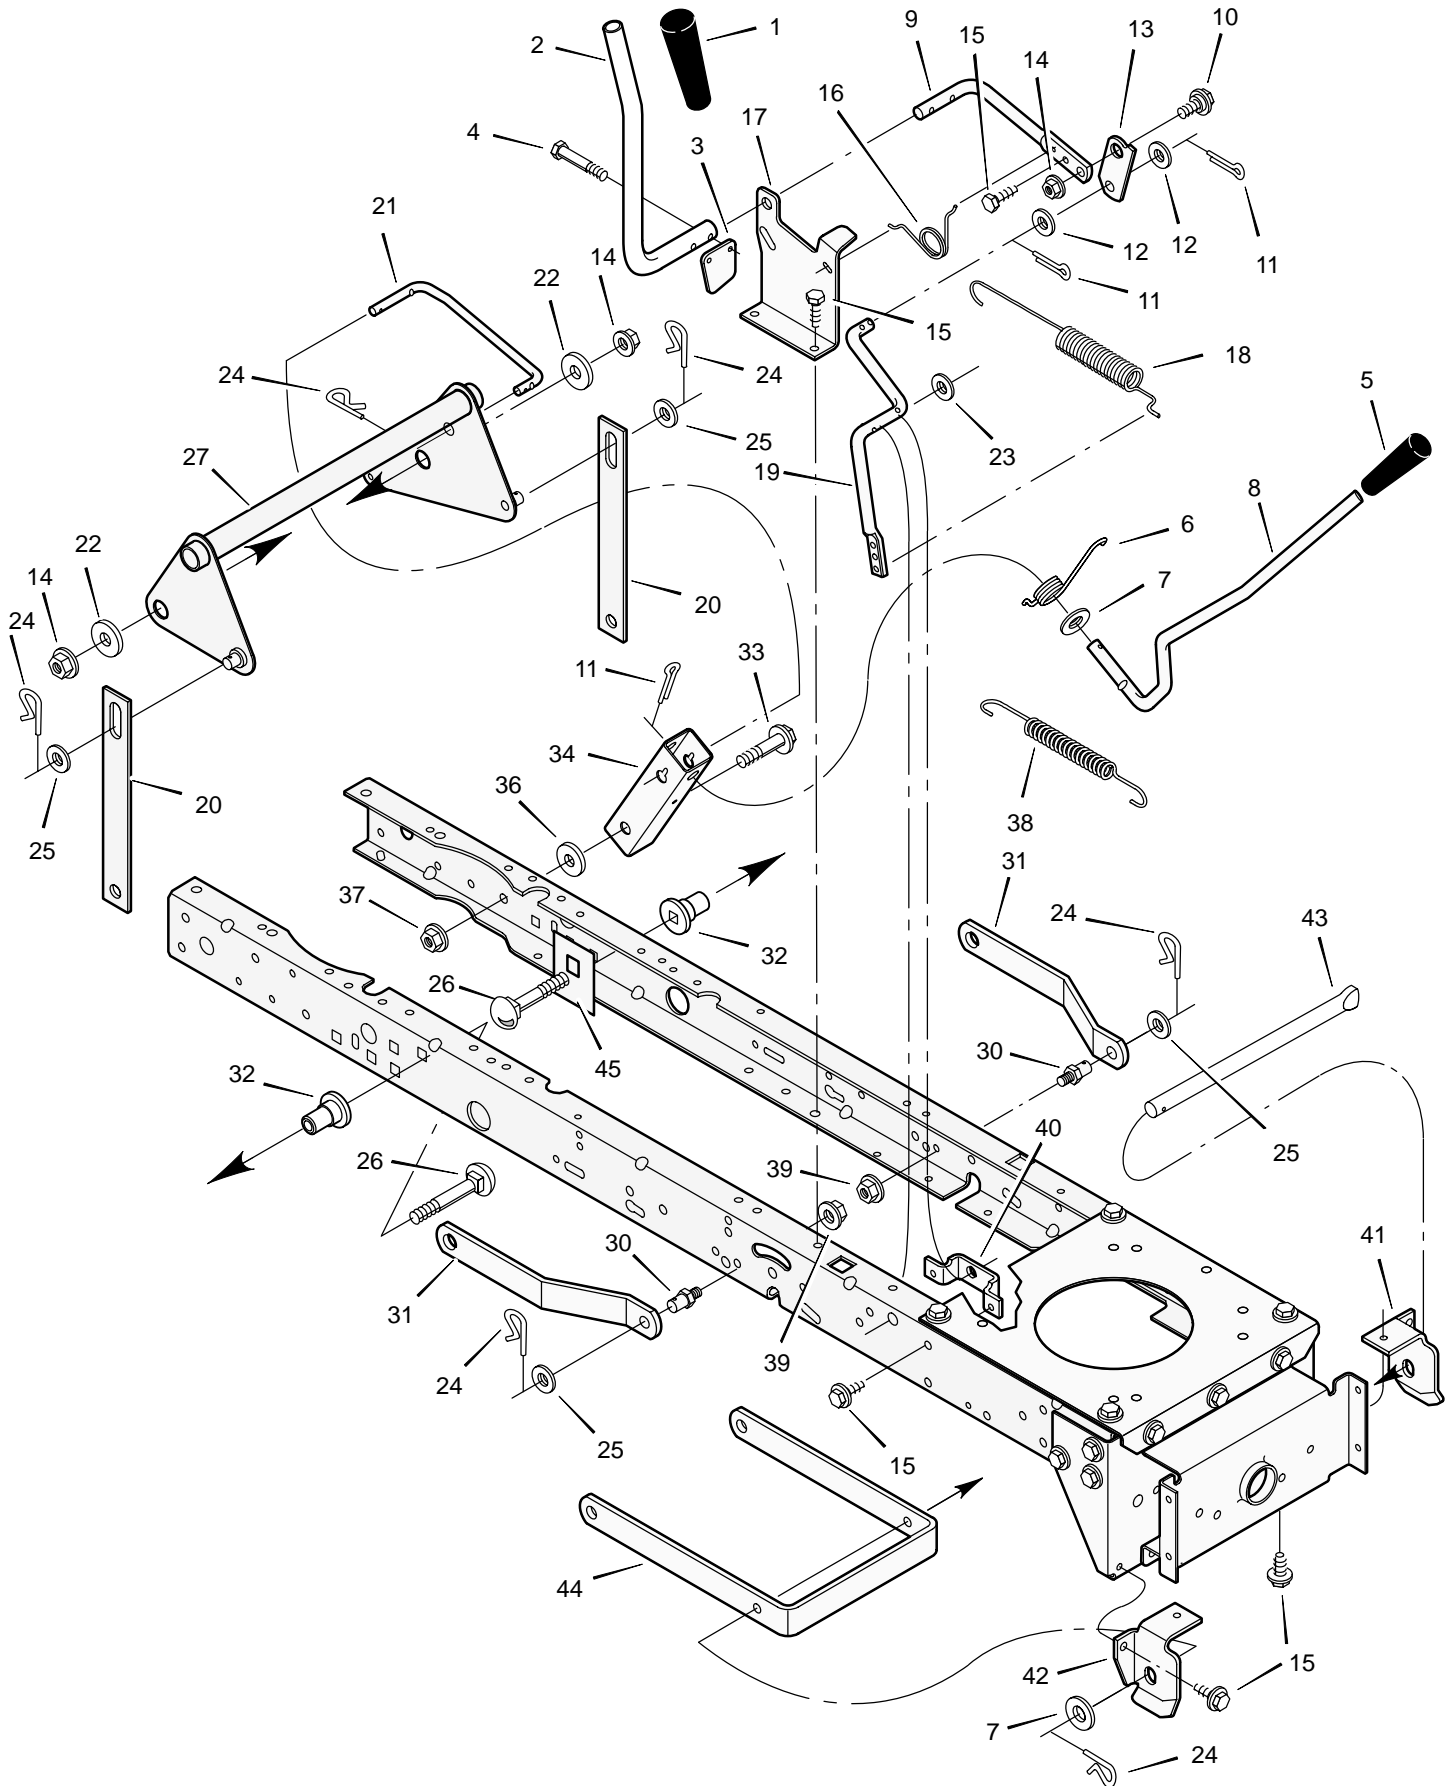

MODEL 385009x98A

REPAIR PARTS MOWER HOUSING SUSPENSION

MODEL 385009x98A

REPAIR PARTS MOWER HOUSING SUSPENSION

Key No.	Description	Part No.	Key No.	Description	Part No.
1	Grip	092698	22	Washer	17x168
2	Handle, PTO	094157 Z	23	Washer	017x57
3	Pad, Switch	094022 Z	24	Pin, Hair	0031x4
4	Bolt	0025x3	25	Washer	017x91
5	Grip	092697	26	Bolt, Carriage	002x85
6	Spring	166x40	27	Lever Assembly, Lift	1001111E700
7	Washer	17x103	30	Pin	094067
8	Handle, Lift	690533	31	Bracket, Rear Suspension	094055E700
9	Lever, PTO	094017 Z	32	Spacer, Lifter	690151
10	Bolt, Shoulder	009x39	33	Bolt, Shoulder	009x53
11	Pin, Cotter	030x20	34	Bracket, Pivot	094015E700
12	Washer	017x57	36	Washer	17x191
13	Link, PTO	094004 Z	37	Nut, Flange	015x84
14	Nut, Flange	015x84	38	Spring	165x131
15	Screw	26x249	39	Nut, Flange	015x68
16	Spring	166x39	40	Bracket, PTO	094005E700
17	Bracket, PTO	094018E700	41	Hanger, Left Deck	094027E700
18	Spring	165x118	42	Hanger, Right Deck	094026E700
19	Crank, PTO	690394E700	43	Rod, Hanger	094158 Z
20	Link, Lift	690212E700	44	Bracket, Suspension	690539E700
21	Link, Lift Handle	690122E700	45	Plate, Stiffening	1001098E700