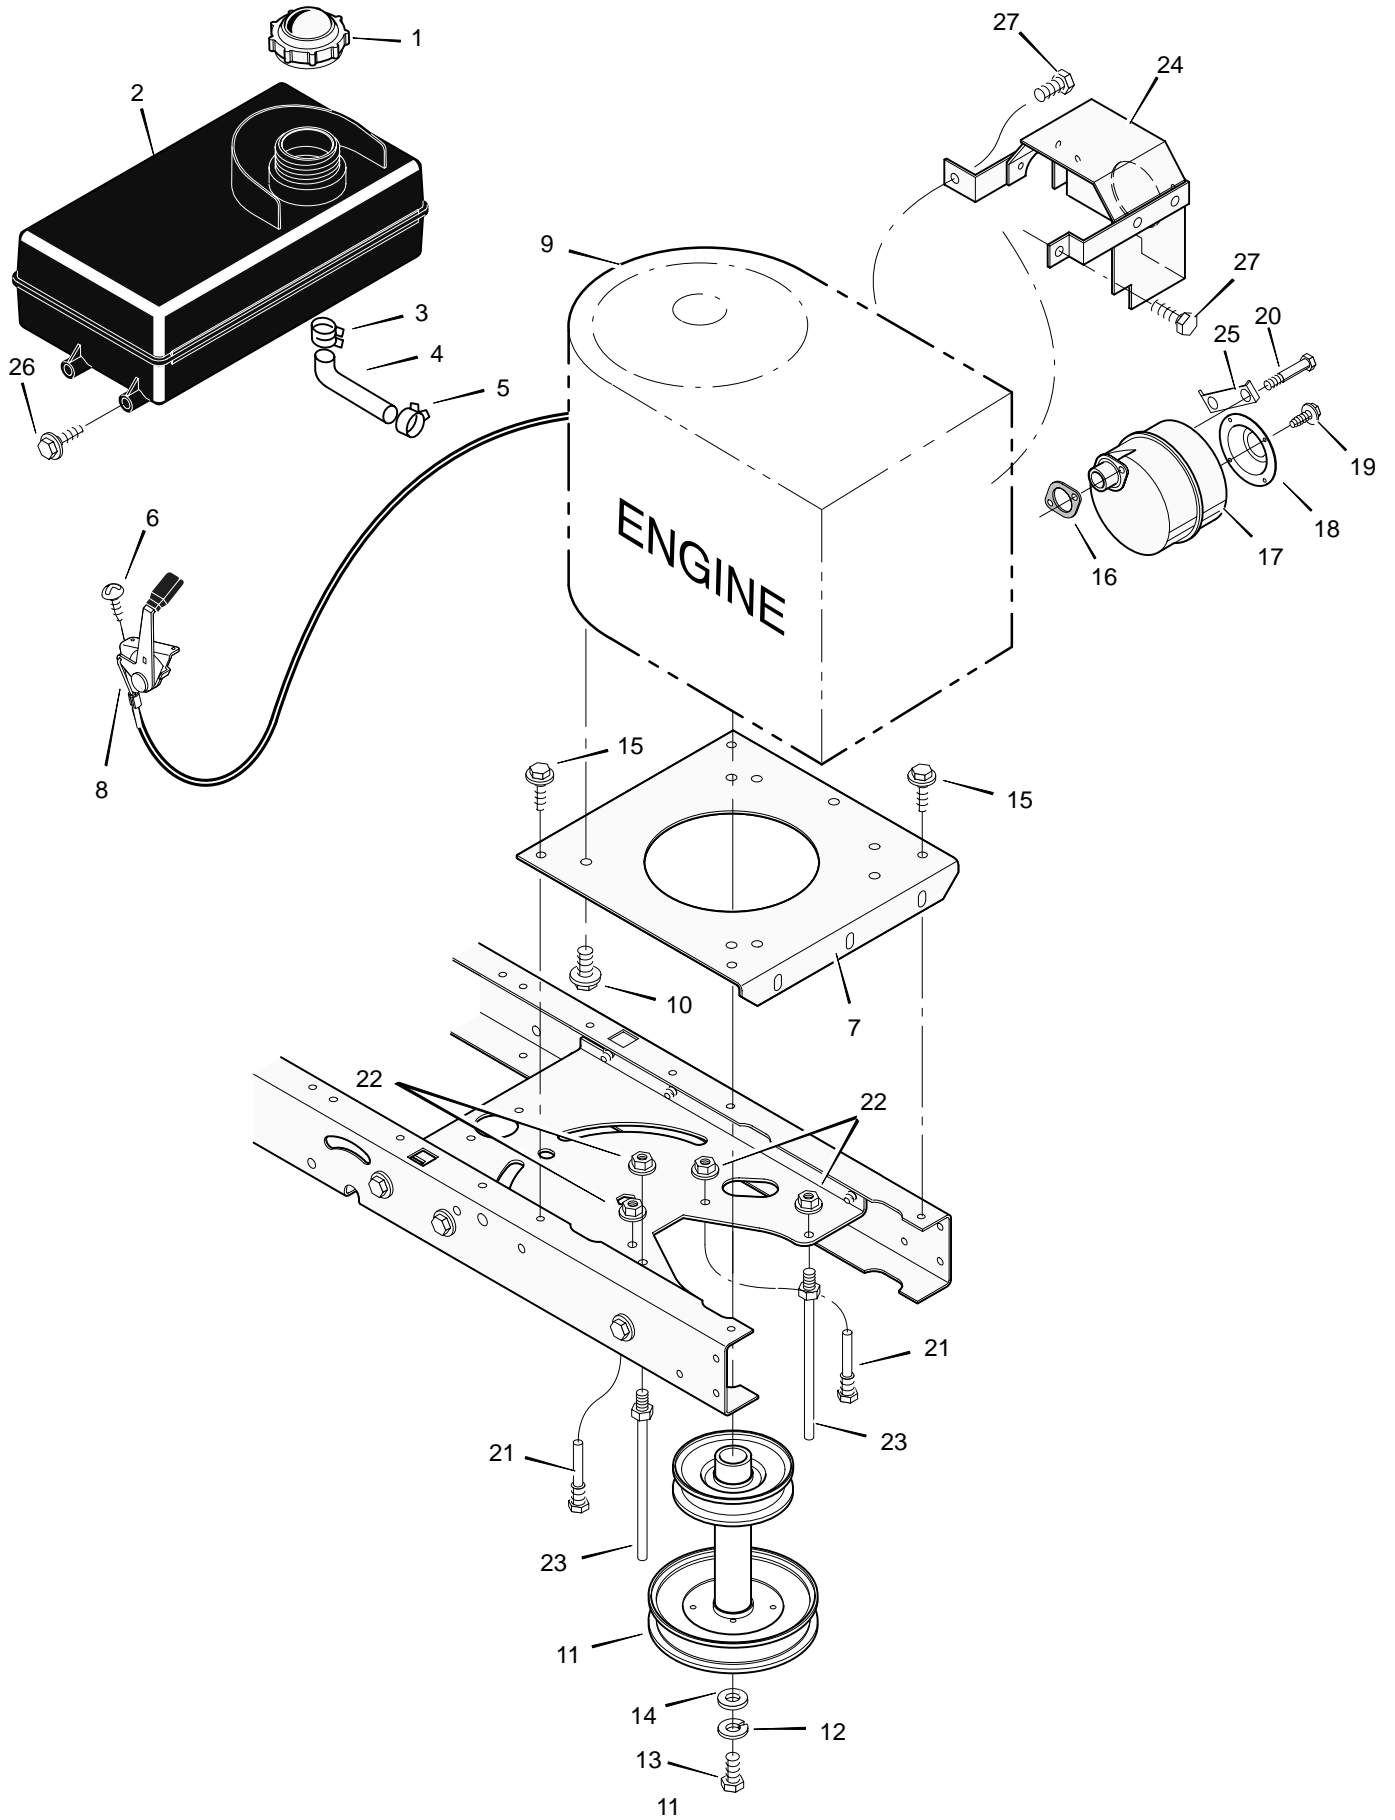

MODEL 385009x98A

REPAIR PARTS ENGINE MOUNT

MODEL 385009x98A

REPAIR PARTS ENGINE MOUNT

Key No.	Description	Part No.
1	Fuel Cap **	092317
2	Fuel Tank	690280
3	Hose Clamp **	095197
4	Fuel Line (must cut to length) **	7601033
5	Hose Clamp	095197
6	Screw	26x201
7	Plate, Engine	094006E700
8	Throttle Control	091989
9	Engine*	_____
10	Bolt, Engine Mount	0025x7
11	Stack Pulley Assembly	690439 Z
12	Lockwasher	019x35
13	Bolt, Hex	01x140
14	Washer	17x170
15	Screw	26x249
16	Gasket	091309
17	Muffler	091271
18	Deflector, Muffler	1001350
19	Screw	26x208
20	Bolt, Hex	01x134
21	Guide, Belt	093349
22	Nut, Flange	015x79 Z
23	Guide, Belt	094066
24	Shield, Heat	094320SE
25	Lock, Screw	092378
26	Screw	26x253
27	Screw	26x263

* Parts are available from an engine Authorized Service Center. See "Engines, Gasoline" or "Gasoline Engines" in the yellow pages of the telephone directory.