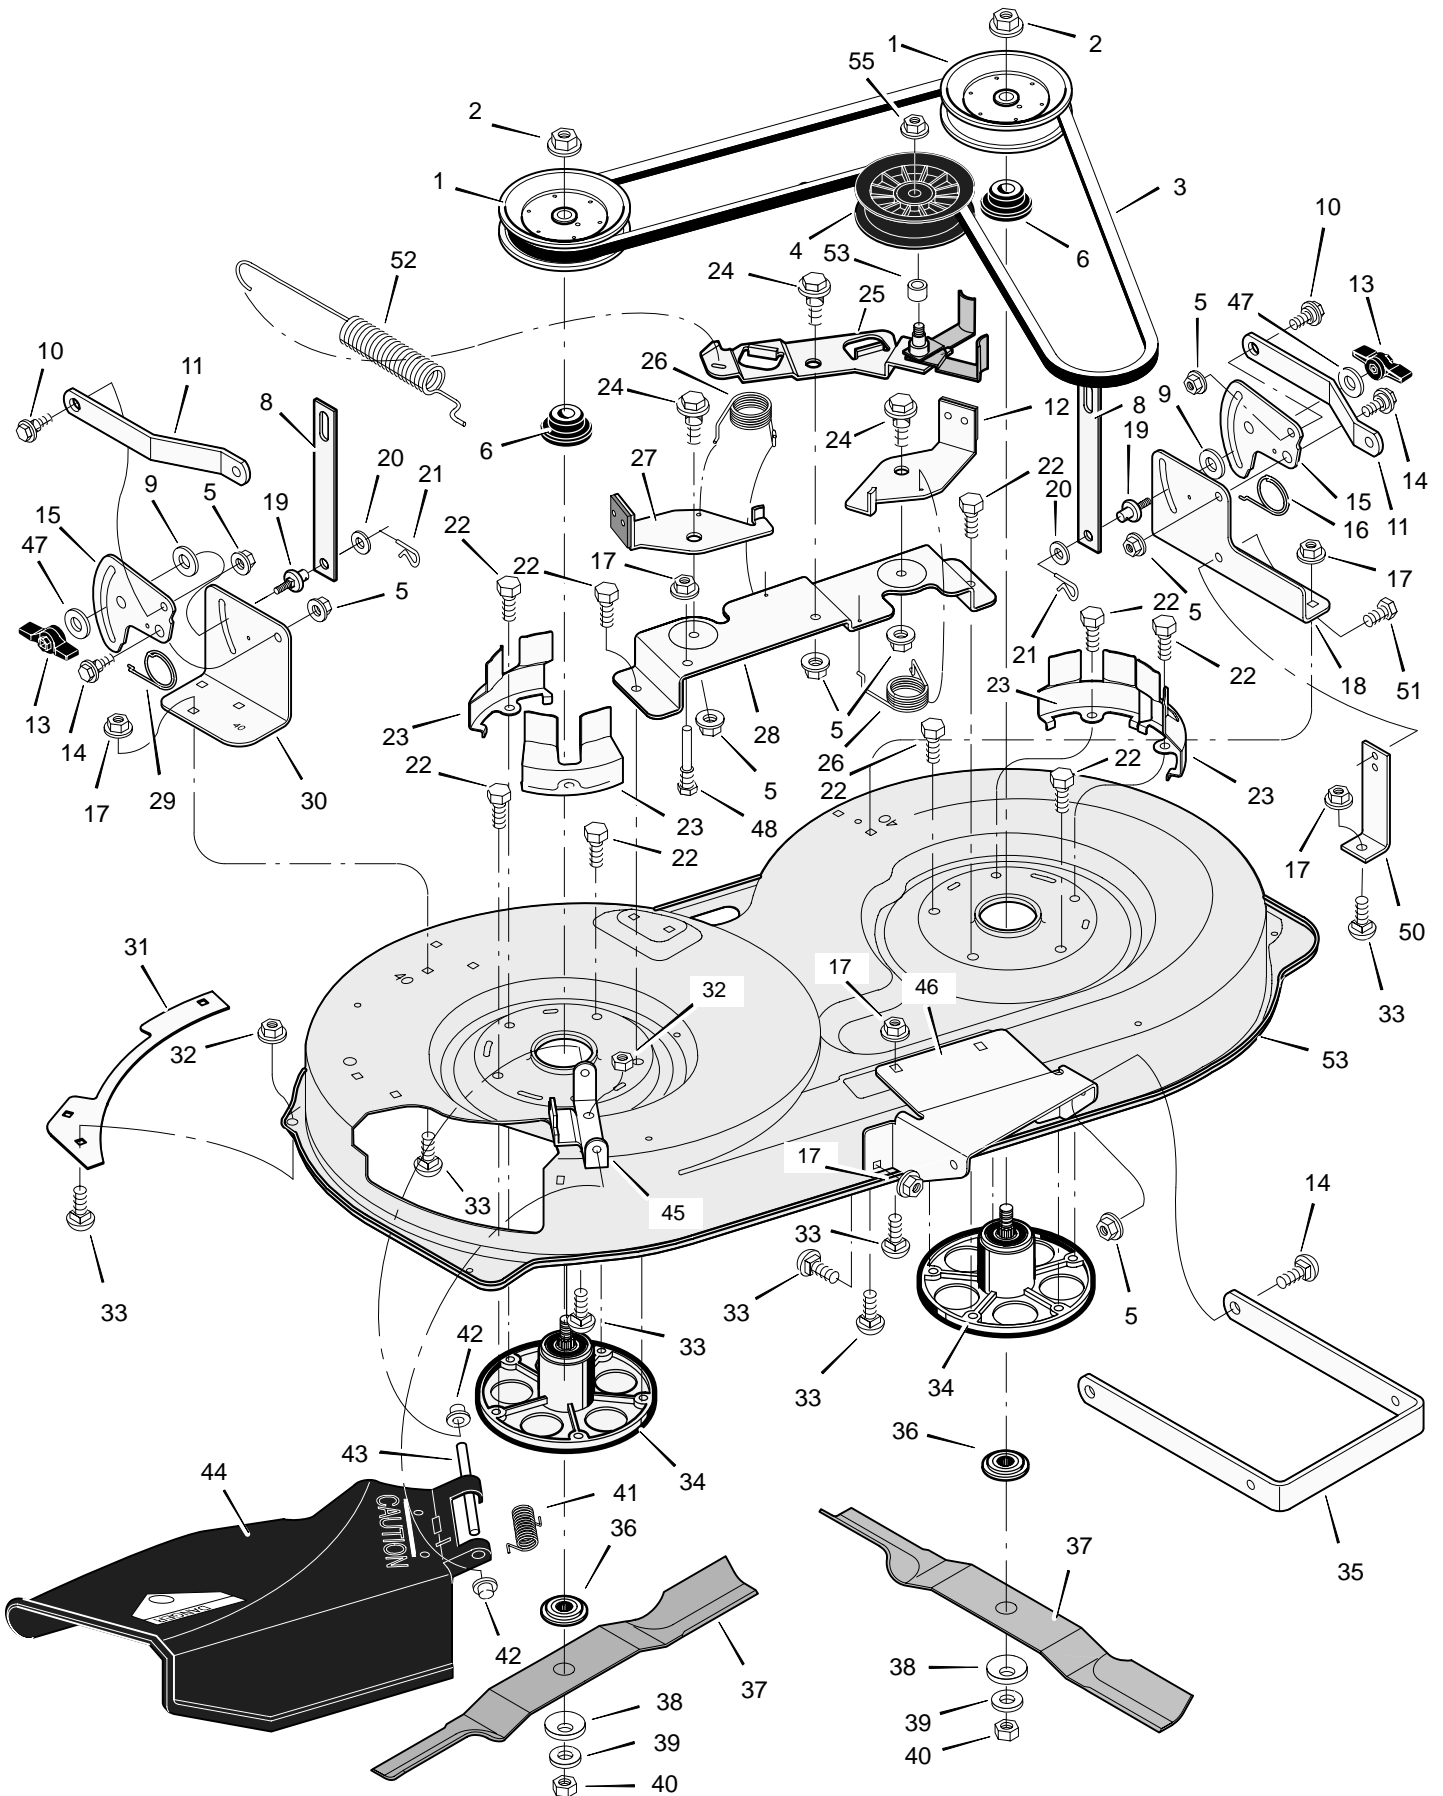

MODEL 385009x98A

REPAIR PARTS MOWER HOUSING

MODEL 385009x98A

REPAIR PARTS MOWER HOUSING

Key No.	Description	Part No.	Key No.	Description	Part No.
1	Pulley, Jackshaft	092852	29	Spring	166x42
2	Nut, Hex	15x121	30	Bracket, Right Suspension	094052E700
3	Belt, Mower Drive	037x86	31	Plate	091770E700
4	Pulley, Idler	690387	32	Nut, Flange	015x88
5	Nut, Flange	015x84	33	Bolt, Carriage	002x53
6	Spacer, Pulley	1001197	34	Mandrell	1001200
8	Link, Lift	690212E700	35	Bracket, Suspension	690539E700
9	Pad, Friction	094137	36	Adapter, Blade	690411
10	Bolt, Shoulder	009x52	37	Blade	1001427E701
11	Bracket, Suspension	094055E700	38	Washer	17x166
12	Pad Assembly, Left Brake	094049E700	39	Washer	17x165
13	Knob	094068	40	Nut	15x100
14	Bolt, Shoulder	009x51	41	Spring	166x4
15	Plate, Suspension	094128E700	42	Cap, Push On	028x23
16	Spring	166x43	43	Rod, Pivot	094957 Z
17	Nut, Flange	015x79	44	Deflector Assembly	094707
18	Bracket, Left Suspension	094054E700	45	Bracket, Deflector	094956E700
19	Pin, Hanger	095194	46	Bracket, Front Hanger	094062E700
20	Washer	017x91	47	Washer	017x45 Z
21	Pin, Cotter	0031x4	48	Guide, Belt	094781
22	Bolt	0025x7	50	Bracket, Support	94681E700
23	Cover, Pulley	094051E700	51	Screw	26x249
24	Bolt, Shoulder	009x39	52	Spring, Extension	165x118
25	Arm, Idler	1001499E700	53	Spacer	690369
26	Spring	166x41	54	Housing, Blade *	094887E700
27	Pad Assembly, Right Brake	094047E700	55	Nut, Flange	015x98
28	Bracket Assembly, Brake	094059E700	1-55	Complete Mower Housing Assembly	776000

* Includes Key No. 17, 18, 30, 31, 32, 33, 45, 46, 47 and 51.