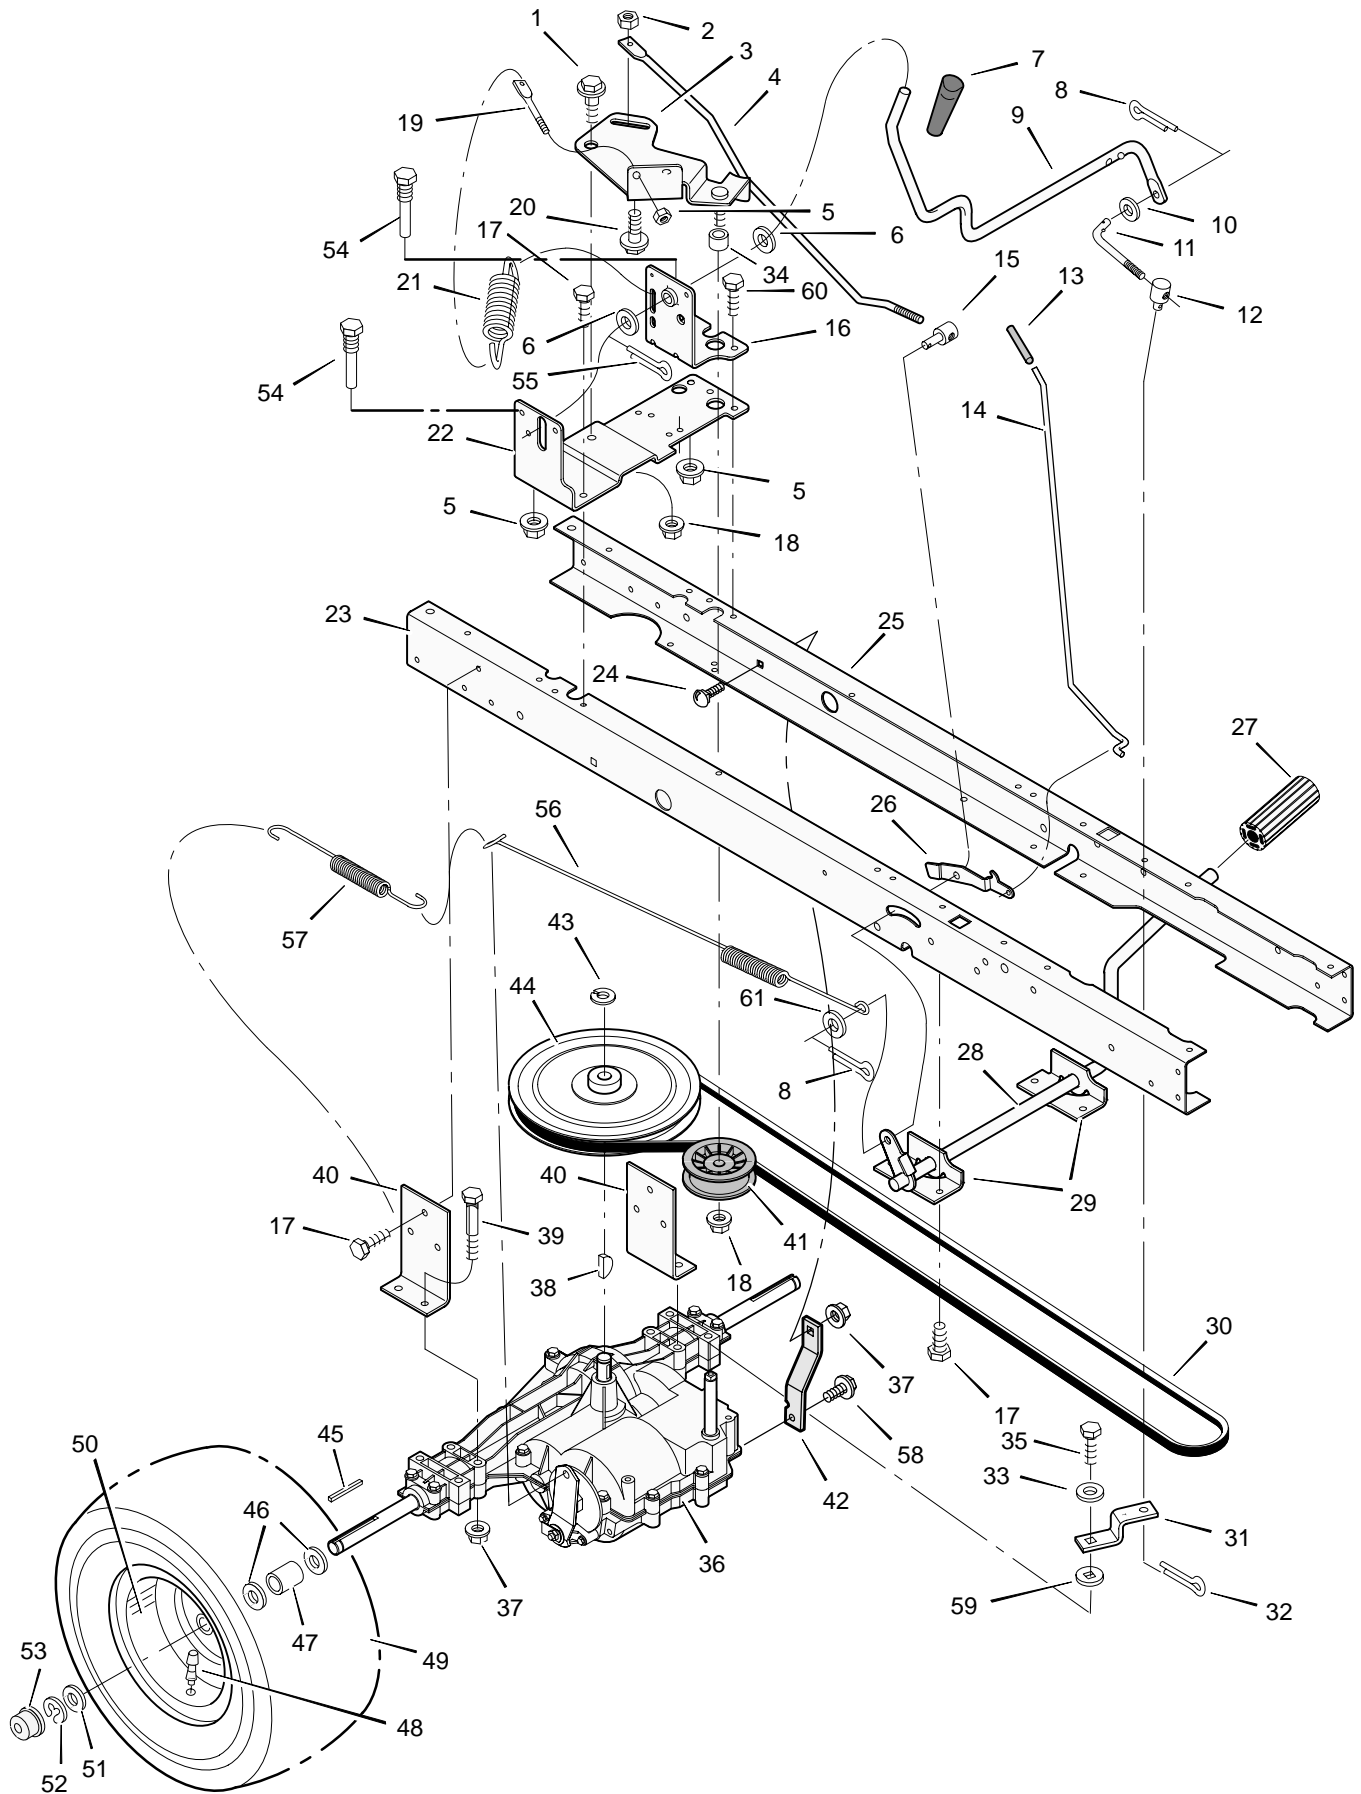

MODEL 385009x98A

REPAIR PARTS MOTION DRIVE

MODEL 385009x98A

REPAIR PARTS MOTION DRIVE

Key No.	Description	Part No.	Key No.	Description	Part No.
1	Bolt, Shoulder	009x39	32	Pin, Hair	0031x6
2	Nut, Hex	015x89	33	Washer	017x38
3	Arm, Idler	690173 Z	35	Bolt	06x105
4	Rod, Clutch	094041 Z	36	Transaxle **	—
5	Nut	015x79	37	Nut	015x88
6	Washer	17x102	38	Key, Woodruff	020697
7	Grip	092697	39	Bolt	01x155
8	Pin, Cotter	030x20	40	Bracket, Transaxle	094008E700
9	Lever, Shift	094043 Z	41	Pulley	690409
10	Washer	017x47 Z	42	Bracket, Transaxle Support	094433
11	Link, Shift	094044 Z	43	E-Ring	0011x7
12	Nut, Adjuster	021920	44	Pulley, Drive	095094
13	Grip	091079	45	Key, Square	021553
14	Rod, Parking Brake	1001271 Z	46	Washer	17x160
15	Nut, Adjuster	094815	47	Spacer, Transaxle	690554 Z
16	Bracket, Shift Pivot	1001303 Z	48	Stem, Valve	024373
17	Screw	26x249	49	Tire *	091923
18	Nut	015x84	—	Tube	407049
19	Mount, Stud Spring	094042 Z	50	Wheel & Tire Assembly	092288-601
20	Bolt, Shoulder	009x54	51	Washer	17x195
21	Spring, Extension	165x116	52	E-Ring	0011x3
22	Bracket, Right Shifter	1001302E700	53	Hub Cap	094618
23	Frame, Right	1001268E701	54	Guide, Belt	093349
24	Bolt, Carriage	002x53	55	Pin, Hair	0031x4
25	Frame, Left	1001269E701	56	Spring, Extension	165x115
26	Latch, Parking Brake	094045 Z	57	Spring, Extension	165x92
27	Pedal	021544	58	Screw	26x216
28	Lever, Brake/Clutch	094038E700	59	Washer	17x148
29	Bracket, Pedal	1001117E700	60	Screw	26x267
30	Belt, Motion Drive	037x87	61	Washer	17x169
31	Yoke, Shift	094031 Z			

* When you order a tire, make sure to give the brand name of the tire so that the tread pattern on the tire will match.

** For information on Replacement Parts see the Central Parts Distributor in your area.