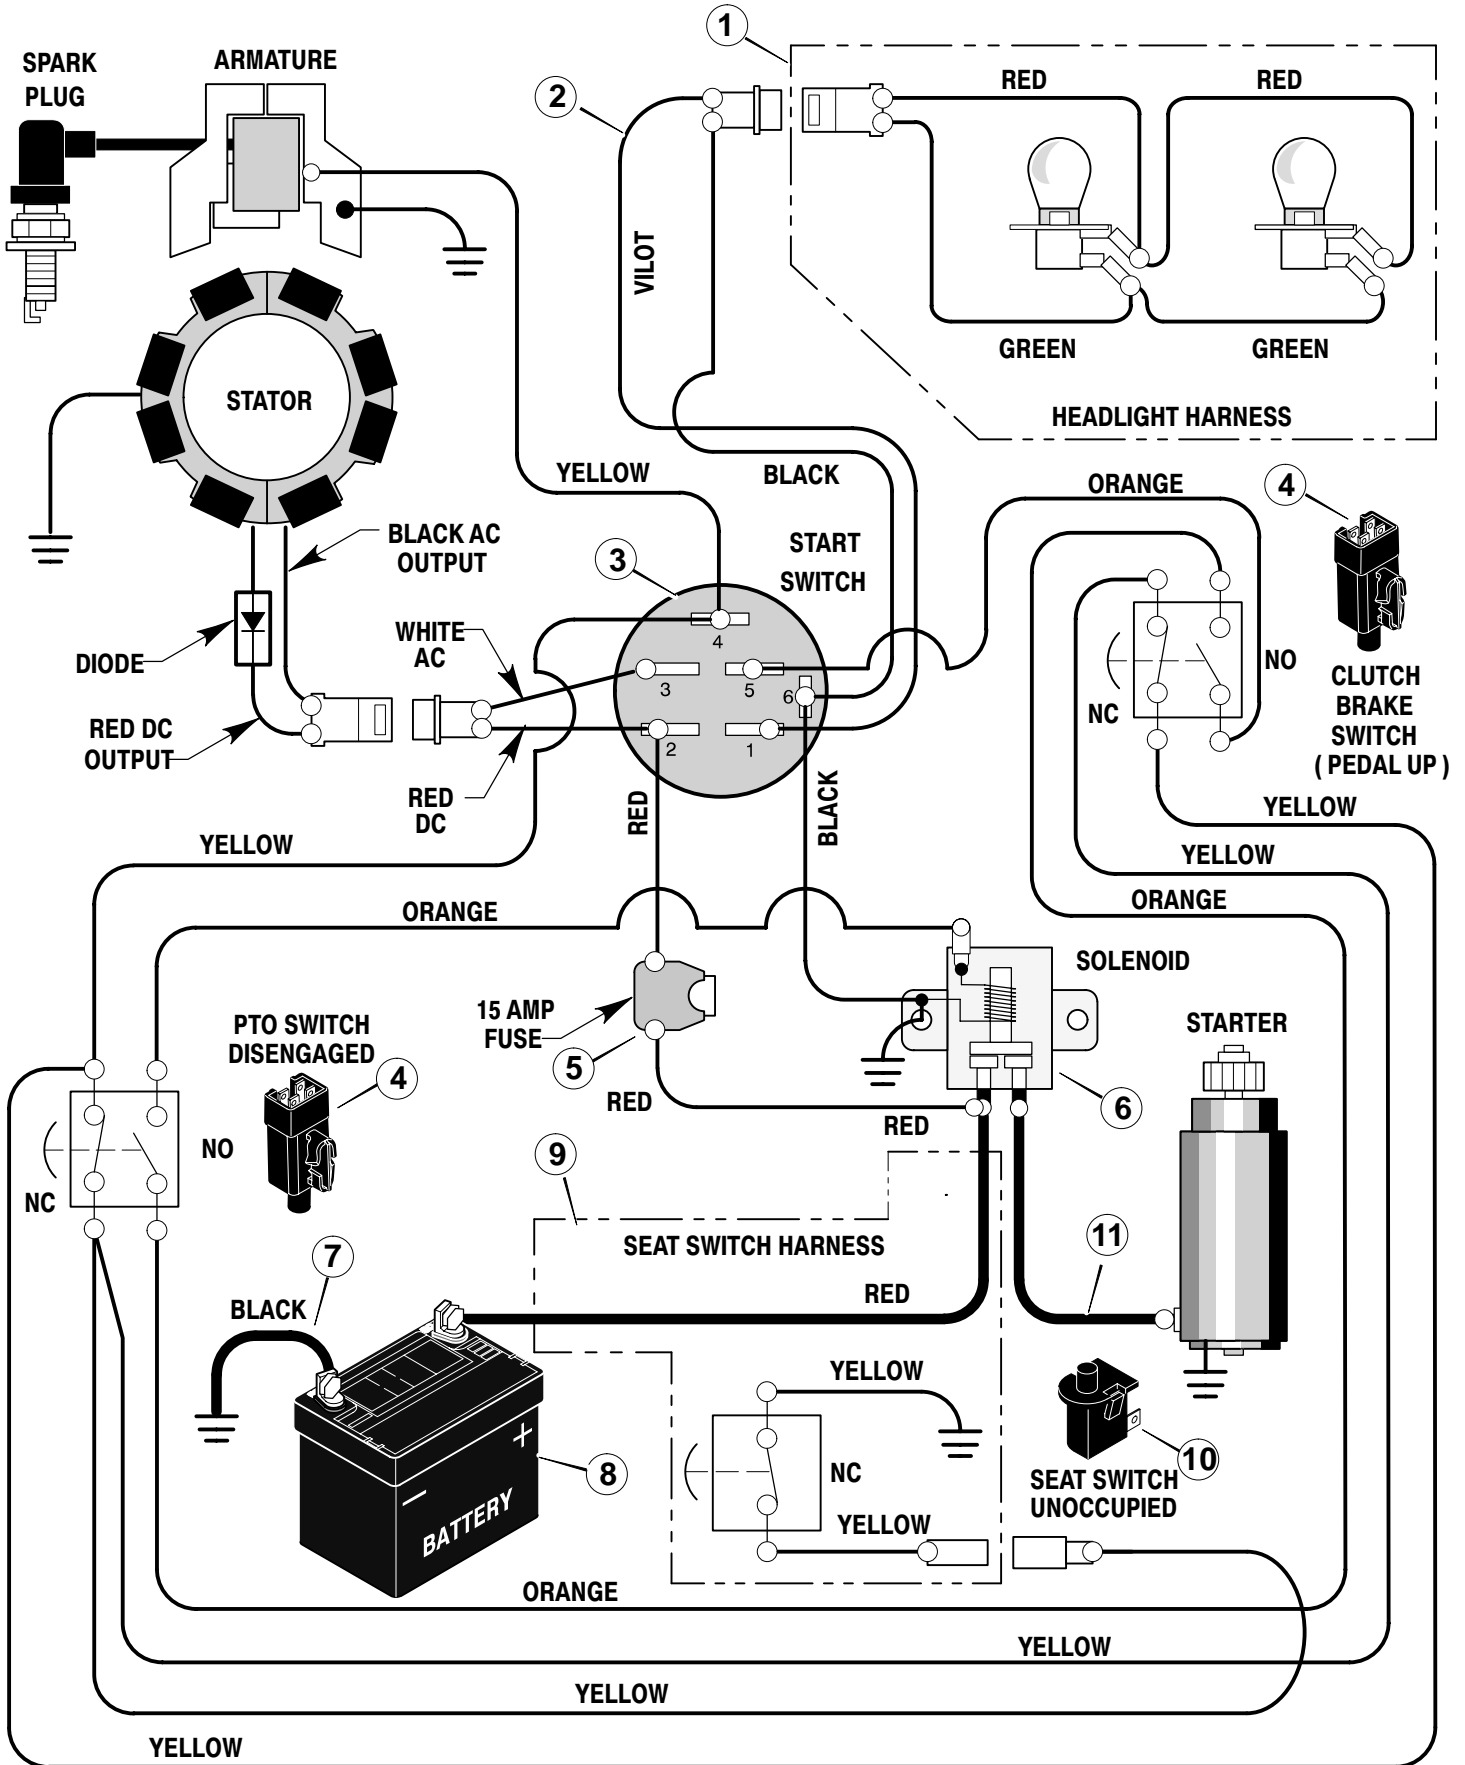

MODEL 385009x98A

REPAIR PARTS ENGINE MOUNT

Key No.	Description	Part No.
1	Fuel Cap **	092317
2	Fuel Tank	690280
3	Hose Clamp **	095197
4	Fuel Line (must cut to length) **	7601033
5	Hose Clamp	095197
6	Screw	26x201
7	Plate, Engine	094006E700
8	Throttle Control	091989
9	Engine*	_____
10	Bolt, Engine Mount	0025x7
11	Stack Pulley Assembly	690439 Z
12	Lockwasher	019x35
13	Bolt, Hex	01x140
14	Washer	17x170
15	Screw	26x249
16	Gasket	091309
17	Muffler	091271
18	Deflector, Muffler	1001350
19	Screw	26x208
20	Bolt, Hex	01x134
21	Guide, Belt	093349
22	Nut, Flange	015x79 Z
23	Guide, Belt	094066
24	Shield, Heat	094320SE
25	Lock, Screw	092378
26	Screw	26x253
27	Screw	26x263

* Parts are available from an engine Authorized Service Center. See "Engines, Gasoline" or "Gasoline Engines" in the yellow pages of the telephone directory.

MODEL 385009x98A

REPAIR PARTS ELECTRICAL SYSTEM