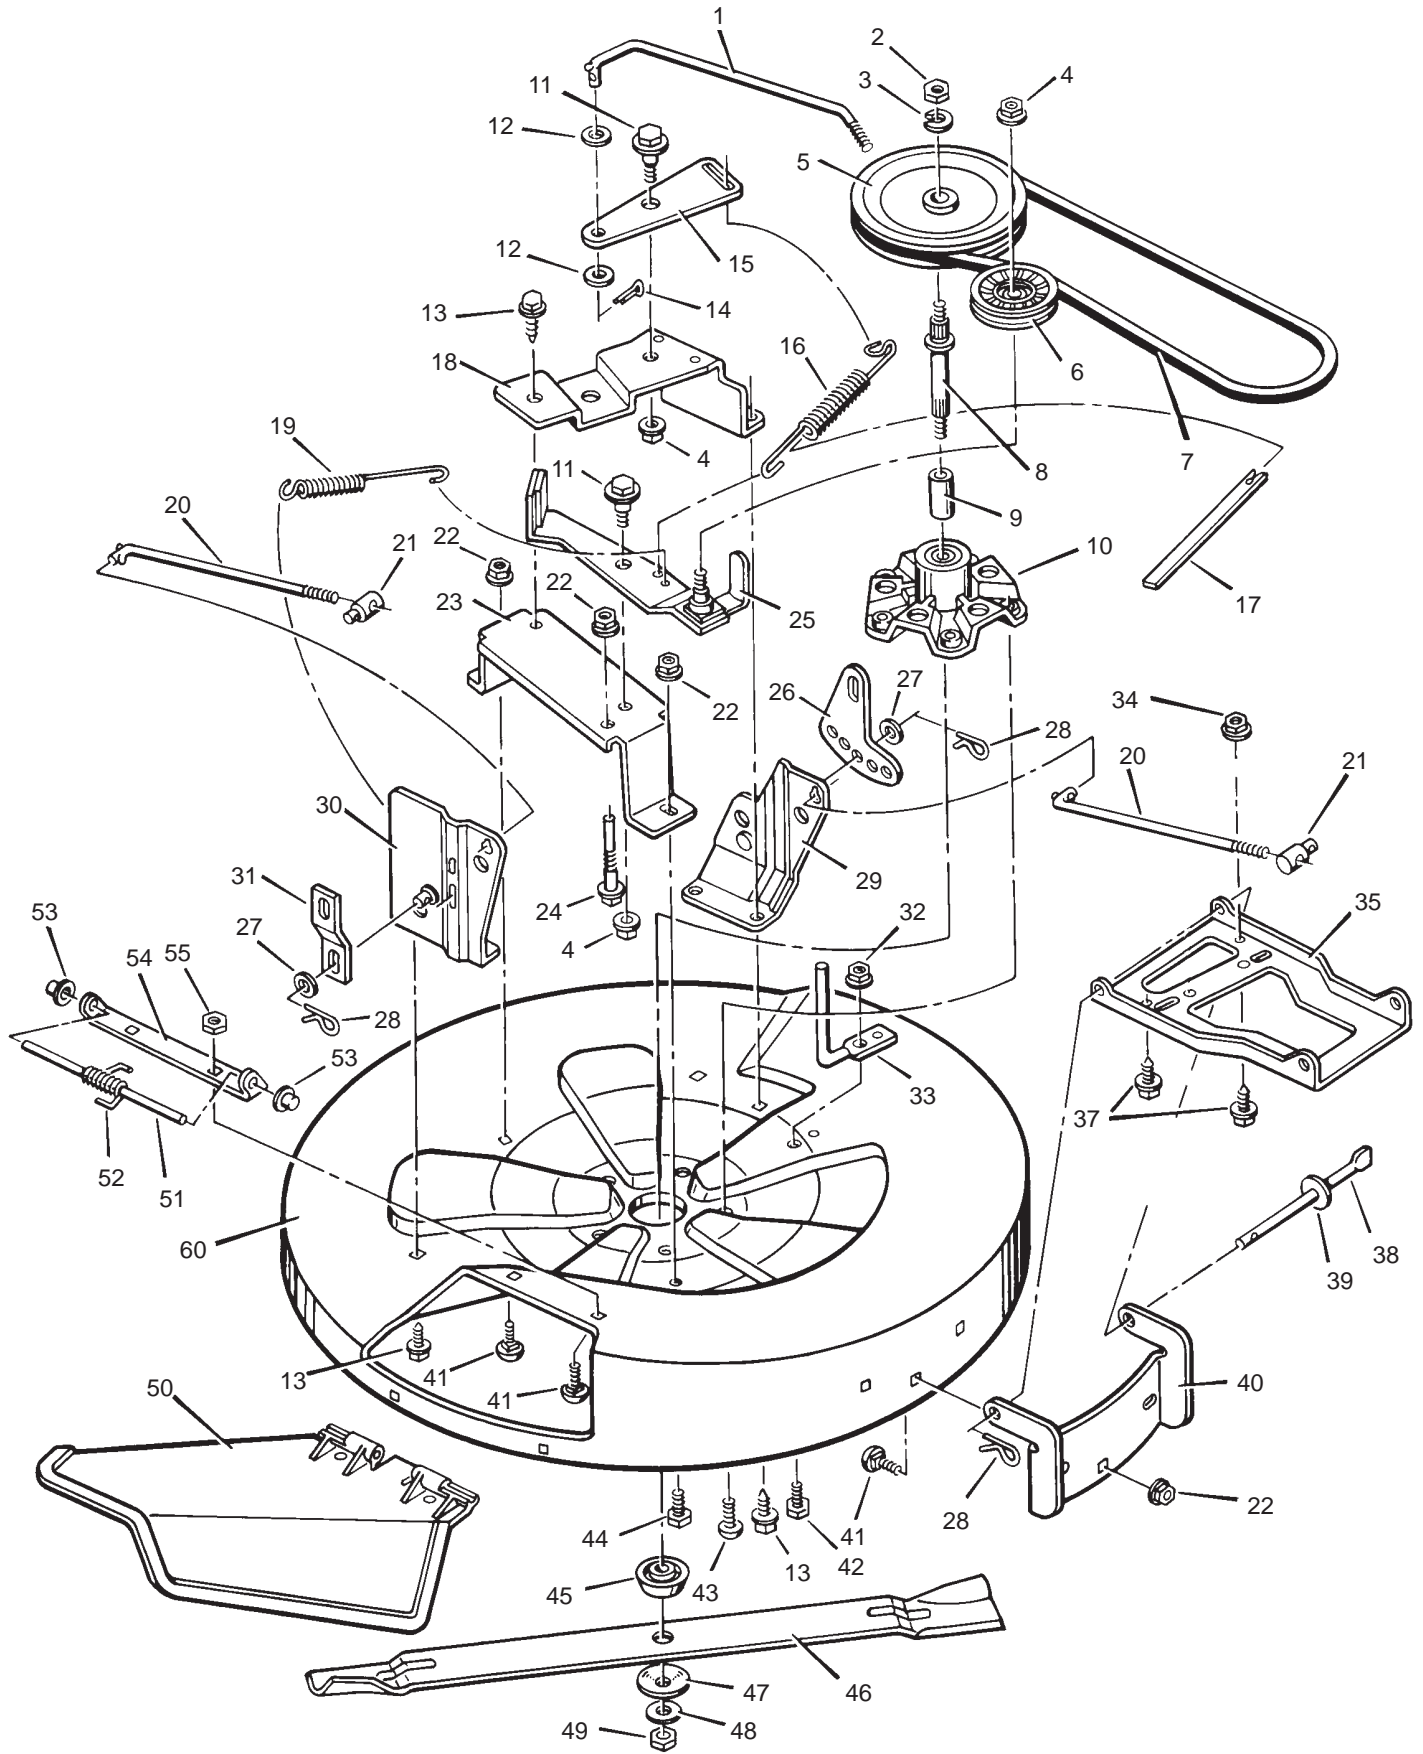

MODEL 31720x11C

REPAIR PARTS MOWER HOUSING

MODEL 31720x11C

REPAIR PARTS MOWER HOUSING

Key No.	Description	Part No.	Key No.	Description	Part No.
1	Rod, PTO	92283Z	30	Bracket Assembly, Right Lifter	92205E700
2	Locknut	15x100	31	Link	92064E700
3	Lockwasher	18x33	32	Nut, Flange	15x68
4	Locknut, Flange	15x84	33	Guide, Belt	91797E700
5	Pulley, Splined	91951	34	Nut, Hex	15x82
6	Pulley, Idler	91801	35	Hanger, Front	92202E700
7	Belt, Mower Drive	37x74	37	Screw	25x4
8	Mandrel	91922	38	Rod, Hanger	92273Z
9	Spacer	91903	39	Washer	17x57
10	Housing, Mandrel	55962	40	Bracket, Front Hanger	92203E700
11	Bolt, Shoulder	9x39	41	Bolt, Carriage	2x53
12	Washer	17x46Z	42	Bolt	1x85
13	Screw	26x249	43	Screw	26x216
14	Pin, Cotter	30x20	44	Bolt	1x45
15	Bracket, Pivot	92209E700	45	Adapter, Blade	92466
16	Spring, Extension	165x91	46	Blade	55793E701
17	Indicator, Plastic	92163	47	Washer, Belleville	17x166
18	Support, Pivot Bracket	92208E700	48	Washer	17x165
19	Spring, Extension	165x90	49	Nut, Hex	15x100
20	Rod, Adjusting	91748Z	50	Deflector, Chute	55971
21	Nut, Adjustable	92131	51	Rod, Deflector	21197Z
22	Nut, Flange	15x79	52	Spring, Torsional	166x4
23	Support, Idler Arm	92211E700	53	Cap, Push On	28x23
24	Guide, Belt	20619	54	Hinge, Deflector	56213E700
25	Arm Assembly, Idler	92221	55	Locknut	15x43
26	Plate, Adjusting	91741E700	57	Bolt, Carriage	2x64
27	Washer	17x103Z	58	Wingnut	14x83
28	Pin, Hair	31x4	1-60	Mower Housing, Complete	403344
29	Bracket Assembly, Left Lifter	92207E700