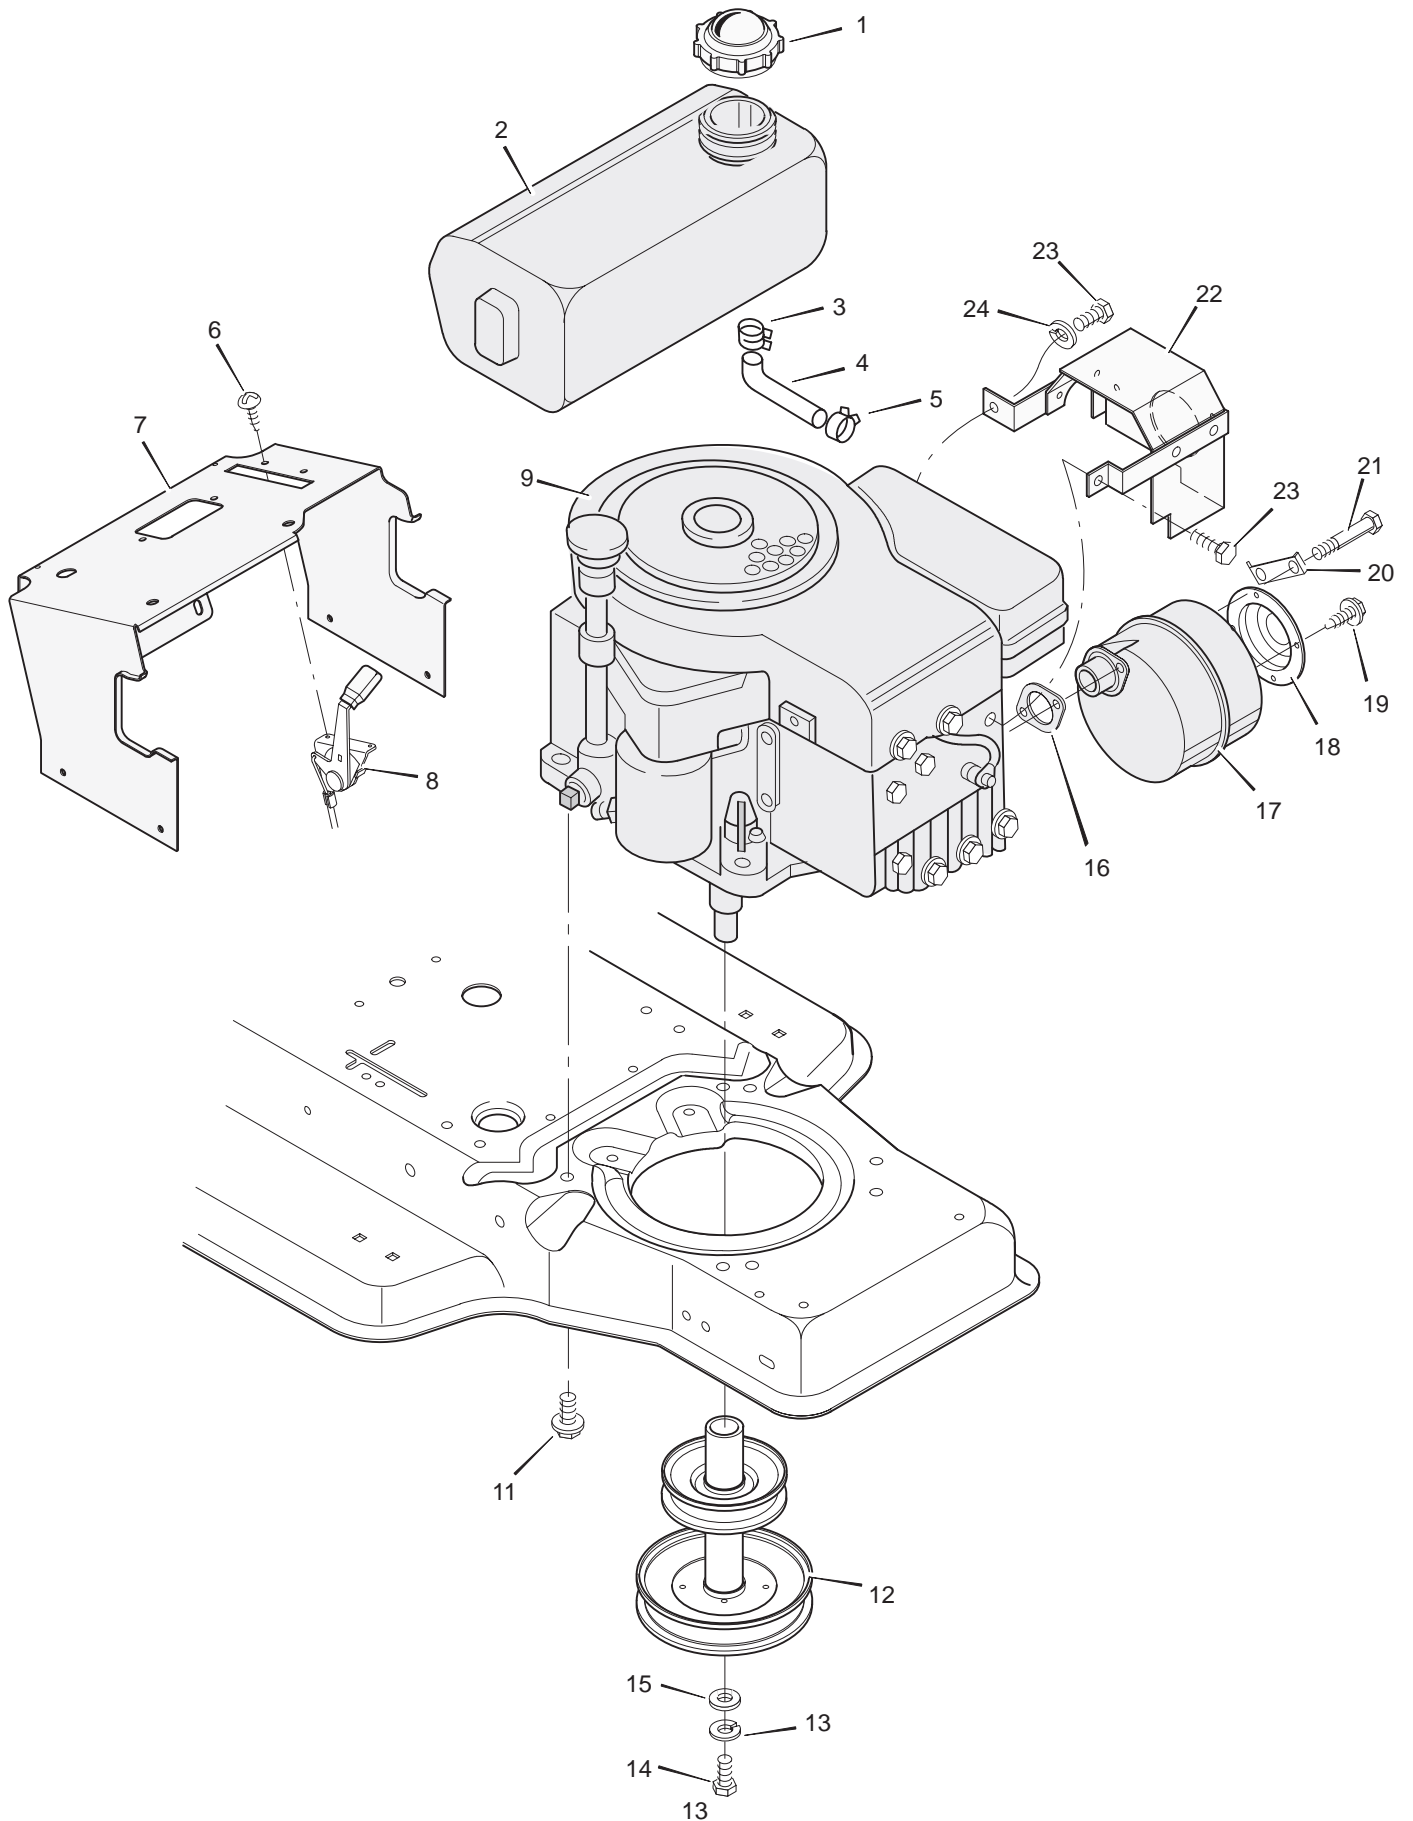

MODEL 31720x11C

REPAIR PARTS ELECTRICAL SYSTEM

POS.	FUNCTION	CIRCUIT (MAKE)
1	OFF	G+t
2	RUN LIGHTS	B+L
3	RUN	NONE
4	START	S+S

t NO TERMINAL MARKING

Key No.	Description	Part No.
1	Switch, Seat Sensor	91031
2	Bolt	6x99
3	Wingnut	14x79
4	Battery	91414
—	Acid, Battery (Electrolyte)	55702
5	Cable, Battery Ground	24x9
6	Screw	26x249
7	Cable, Red Battery	24x29
8	Cap, Ignition	91488
9	Solenoid	24285
10	Nut	91489
11	Screw	26x214
12	Switch, Ignition	92377
13	Key, Ignition	20729
14	Harness, Chassis Wire	250x50
15	Fuse	54212
16	Holder, Fuse	407078
18	Screw	26x233
19	Switch, Clutch	24273
20	Screw	25x2
21	Socket, Light	92372
22	Bulb, Light	90084
23	Harness, Light Wire	250x40
24	Cover, Terminal	54148
27	Locknut	15x116

MODEL 31720x11C

REPAIR PARTS ENGINE MOUNT

Key No.	Description	Part No.
1	Fuel Cap	92317
2	Fuel Tank	92342
3	Hose Clamp	95197
4	Fuel Line	23717
5	Hose Clamp	95197
6	Screw	26x201
7	Support, Dash	92331E700
8	Throttle Control	92371
9	Engine*	—
11	Bolt, Engine Mount	25x7
12	Stack Pulley Assembly	92318 Z
13	Lockwasher	19x35
14	Bolt, Hex	1x140
15	Washer	17x170
16	Gasket	91309
17	Muffler	91271
18	Deflector, Muffler	94099 Z
19	Screw	26x208
20	Lock, Screw	92378
21	Bolt	1x134
22	Shield, Heat	92381 SE
23	Bolt	25x2
24	Washer	18x32