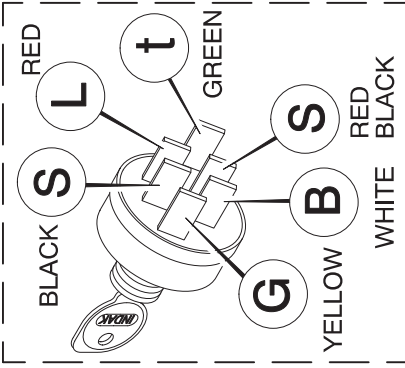

MODEL 31720x11C

REPAIR PARTS ELECTRICAL SYSTEM