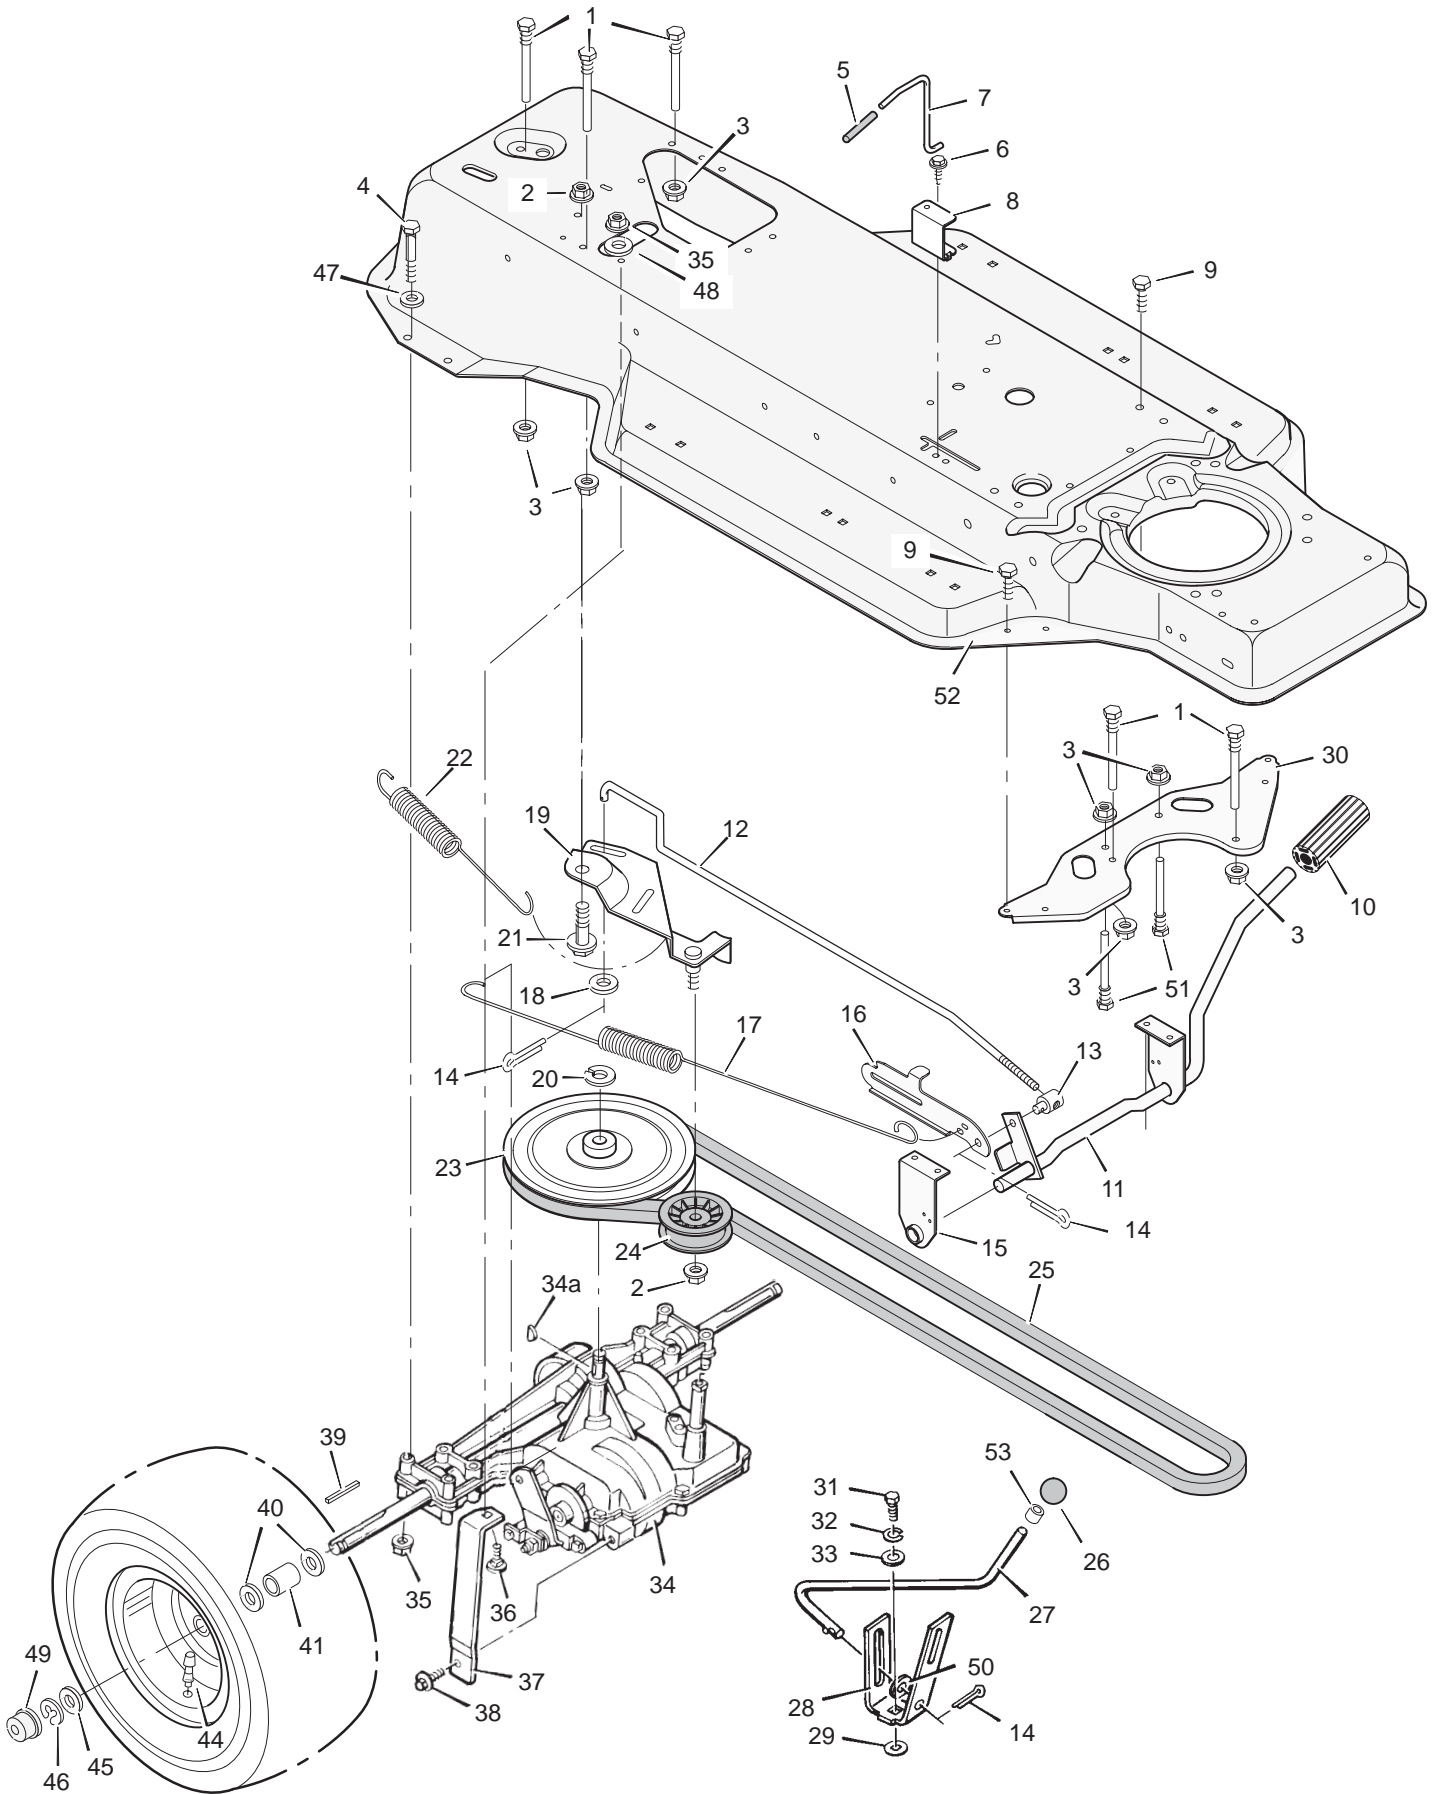

MODEL 31720x11C

REPAIR PARTS MOTION DRIVE

MODEL 31720x11C

REPAIR PARTS MOTION DRIVE

Key No.	Description	Part No.	Key No.	Description	Part No.
1	Guide, Belt	91754Z	29	Washer	17x148
2	Locknut, Flange	15x84	30	Plate, Belt Guide	92694E700
3	Nut, Flange	15x79Z	31	Bolt, Hex	1x145
4	Bolt, Hex	1x124	32	Lockwasher	18x32
5	Grip	92724	33	Washer	17x180
6	Screw	26x214	34	Transaxle – Peerless **	—
7	Rod, Control	91727E700	34a	Woodruff Key No. 9	20697
8	Guide, Bracket	91825E700	35	Nut, Flange	15x88
9	Screw	26x249	36	Bolt, Carriage	2x64
10	Clutch and Brake Pedal	21544	37	Support, Transaxle	91804E700
11	Lever Assembly	91862E700	38	Screw	26x216
12	Rod, Clutch	91808Z	39	Key, Square	21553
13	Nut, Adjustable	21920	40	Washer	17x160
14	Pin, Cotter	30x20	41	Spacer, Transaxle	87x100Z
15	Bracket, Support	91713E700	42	Tyre*	91923
16	Latch, Park Brake	91712Z	—	Tube	407049
17	Spring, Brake Extension	165x82	43	Wheel & Tyre Assembly	92288–601
18	Washer	17x47Z	44	Stem, Valve	24373
19	Bracket Assembly, Idler	92737Z	45	Washer	17x195
20	Ring, Retainer	11x7	46	E–Ring	11x3
21	Bolt, Shoulder	9x39	47	Washer	17x146Z
22	Spring, Drive Extension	165x76	48	Washer	17x45
23	Pulley, Motion Drive	91807	49	Hub Cap (Optional)	94618
24	Pulley, Backside Idler	91179	50	Washer	17x102
25	Belt, Motion Drive	37x61	51	Guide, Belt	20619
26	Knob, Shift Lever	91995	52	Frame Assembly	92515E541
27	Lever, Shift	91805Z	53	Ring, Tolerance	92008
28	Yoke, Shift	91806Z			

* When you order a tire, make sure to give the brand name of the tire so that the tread pattern on the tire will match.

** For information on Replacement Parts see the Central Parts Distributor in your area.