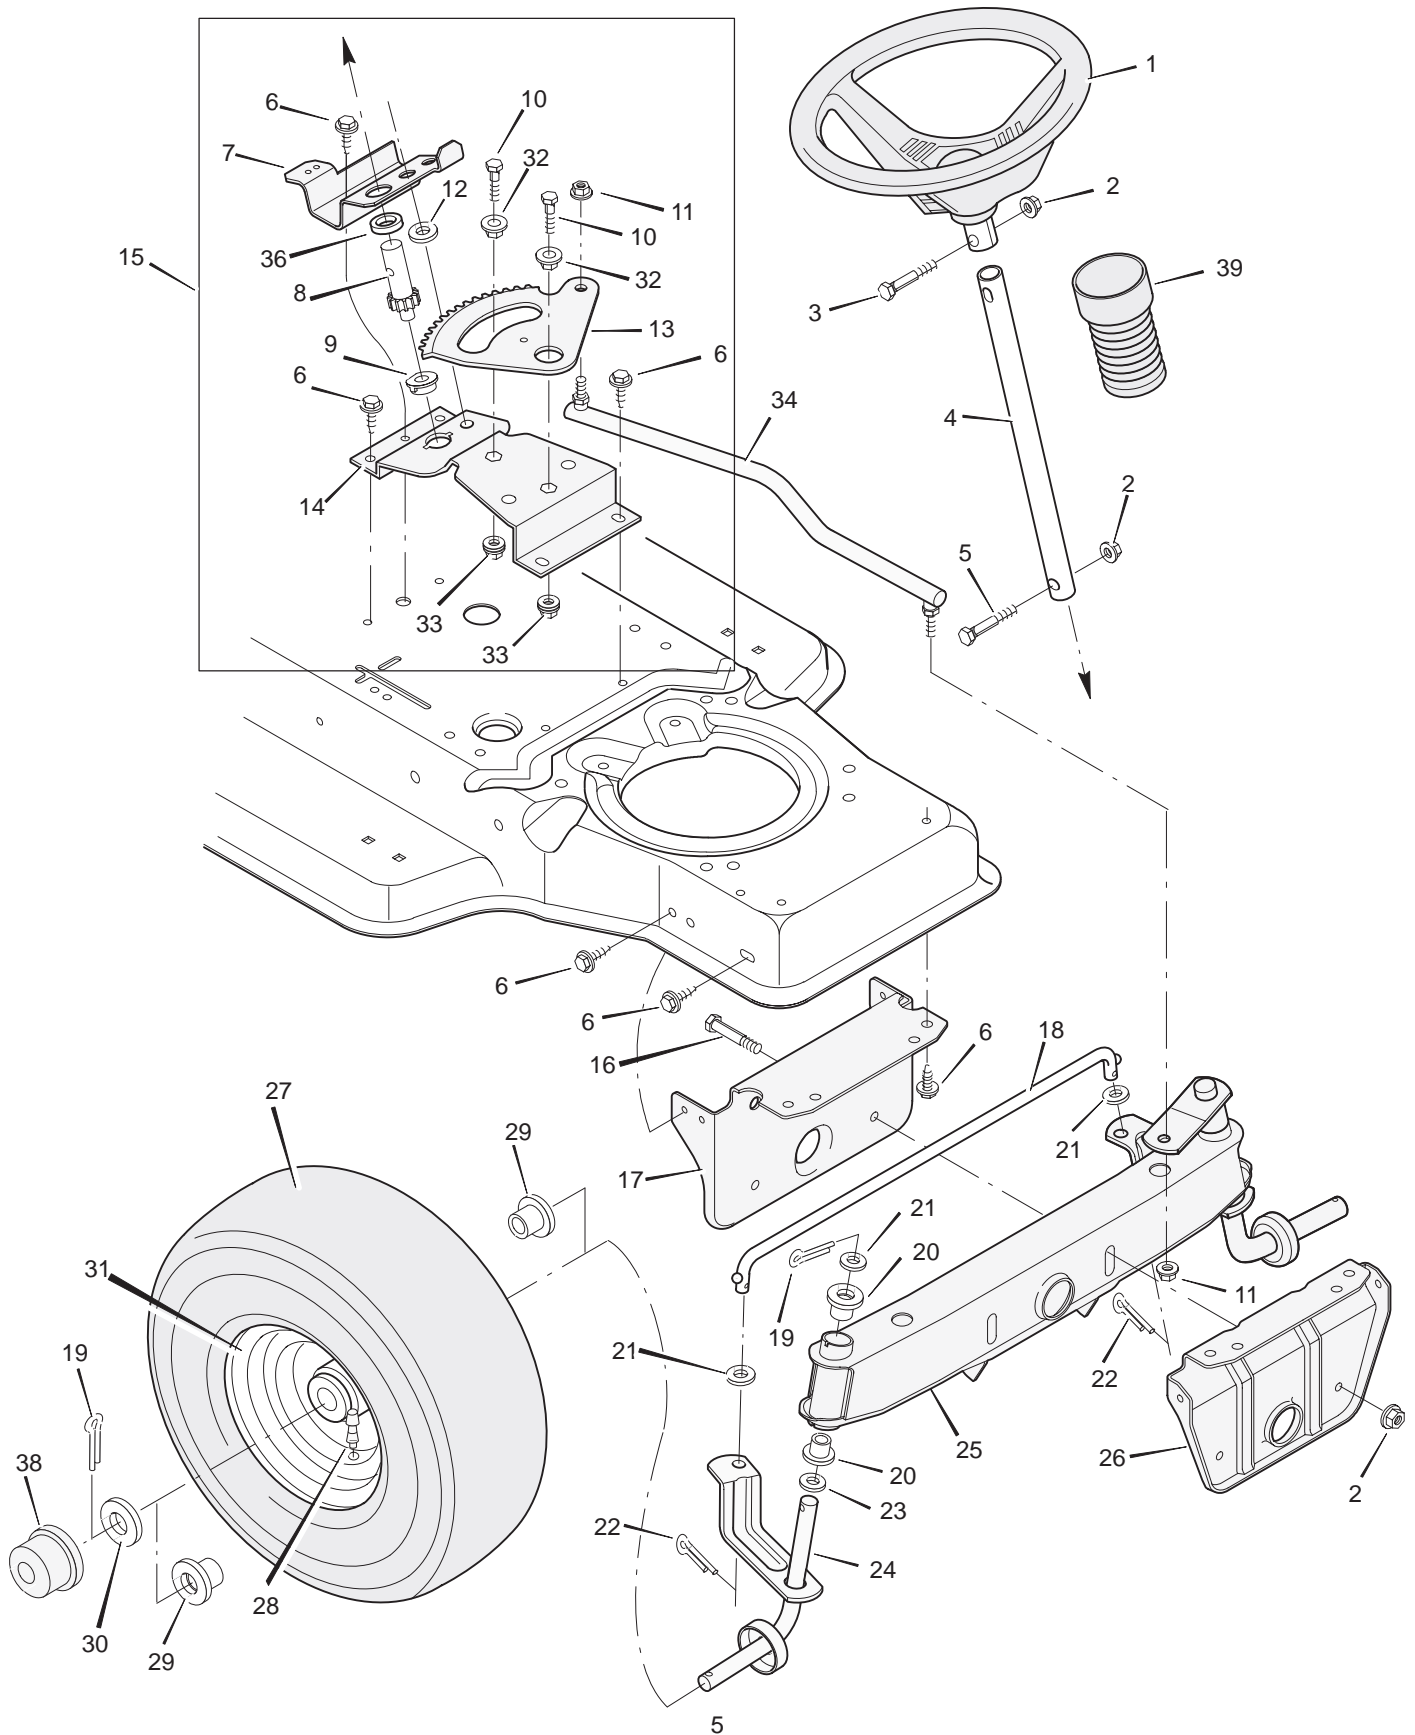

MODEL 31720x11C

REPAIR PARTS STEERING

MODEL 31720x11C

REPAIR PARTS STEERING

Key No.	Description	Part No.
1	Wheel, Steering	92078
2	Nut, Hex	15x118
3	Bolt, Hex	1x66
4	Post, Steering	91714Z
5	Bolt, Hex	1x74
6	Screw	26x249
7	Bracket, Sector	91716E700
8	Gear, Pinion	92715
9	Bearing	92716
10	Bolt, Hex	1x84
11	Locknut, Flange	15x87
12	Spacer	92564
13	Gear, Sector	92316
14	Bracket, Sector	91708E700
15	Kit, Steering Gear	402075
16	Bolt, Hex	1x146
17	Support, Rear Axle	92529E700
18	Rod, Tie	90038E700
19	Pin, Cotter	30x49
20	Bearing	92527
21	Washer	17x57
22	Pin, Cotter	30x20
23	Washer	17x113
24	Spindle Assembly, Right	91828E541
25	Spindle Assembly, Axle & Left	92519E541
26	Support, Front Axle	92528E700
27	Tyre*	91912
—	Tube	407047
28	Stem, Valve	24373
29	Bearing, Wheel	91334
30	Washer	17x195
31	Wheel & Tyre Assembly	94578–601
32	Bearing	92097
33	Locknut, Flange	15x113
34	Link, Drag	91749E700
36	Spacer, Pinion Gear	92280
38	Hub Cap (Optional)	94618
39	Bellows	54789

* When you order a tire, make sure to give the brand name of the tire so that the tread pattern on the tire will match.