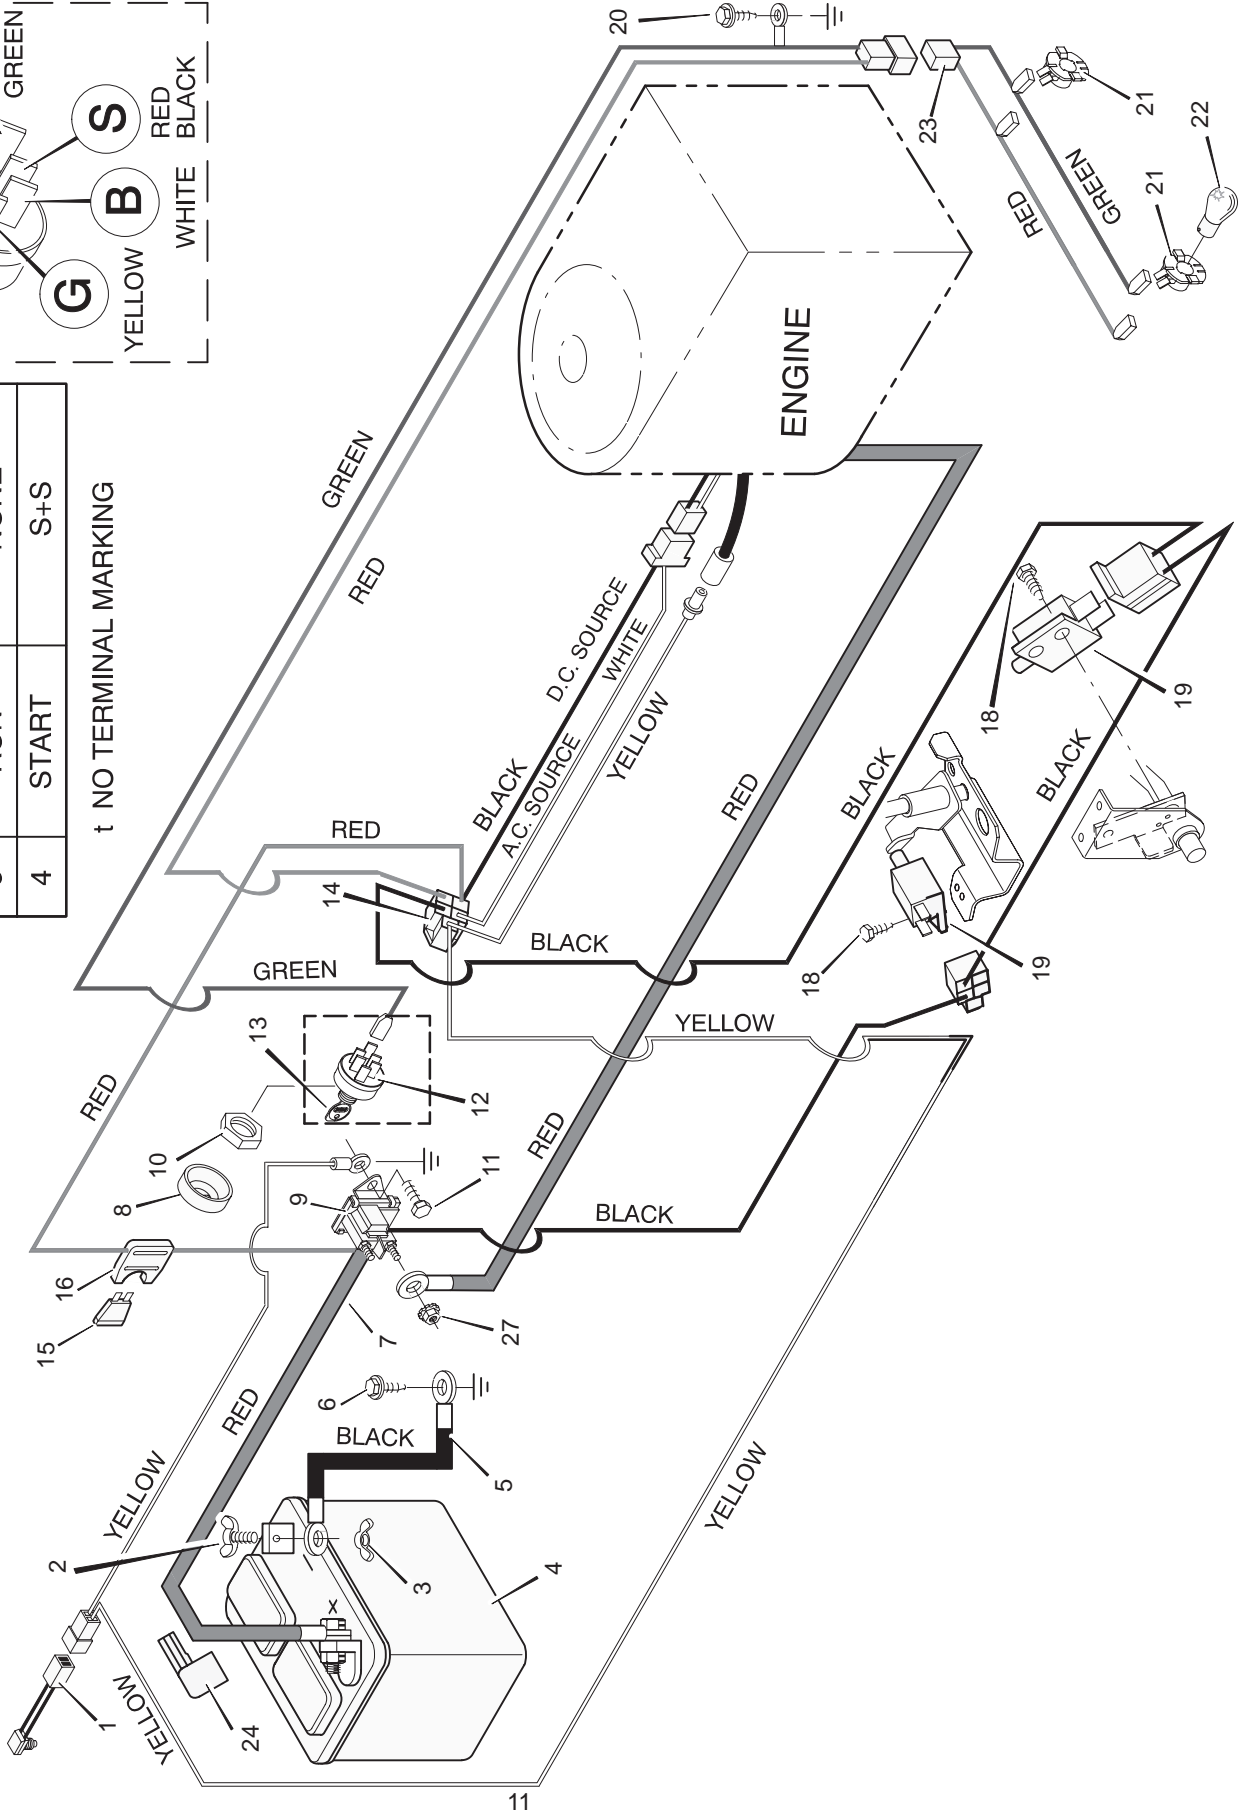

POS.	FUNCTION	CIRCUIT (MAKE)
1	OFF	G+t
2	RUN LIGHTS	B+L
3	RUN	NONE
4	START	S+S

t NO TERMINAL MARKING