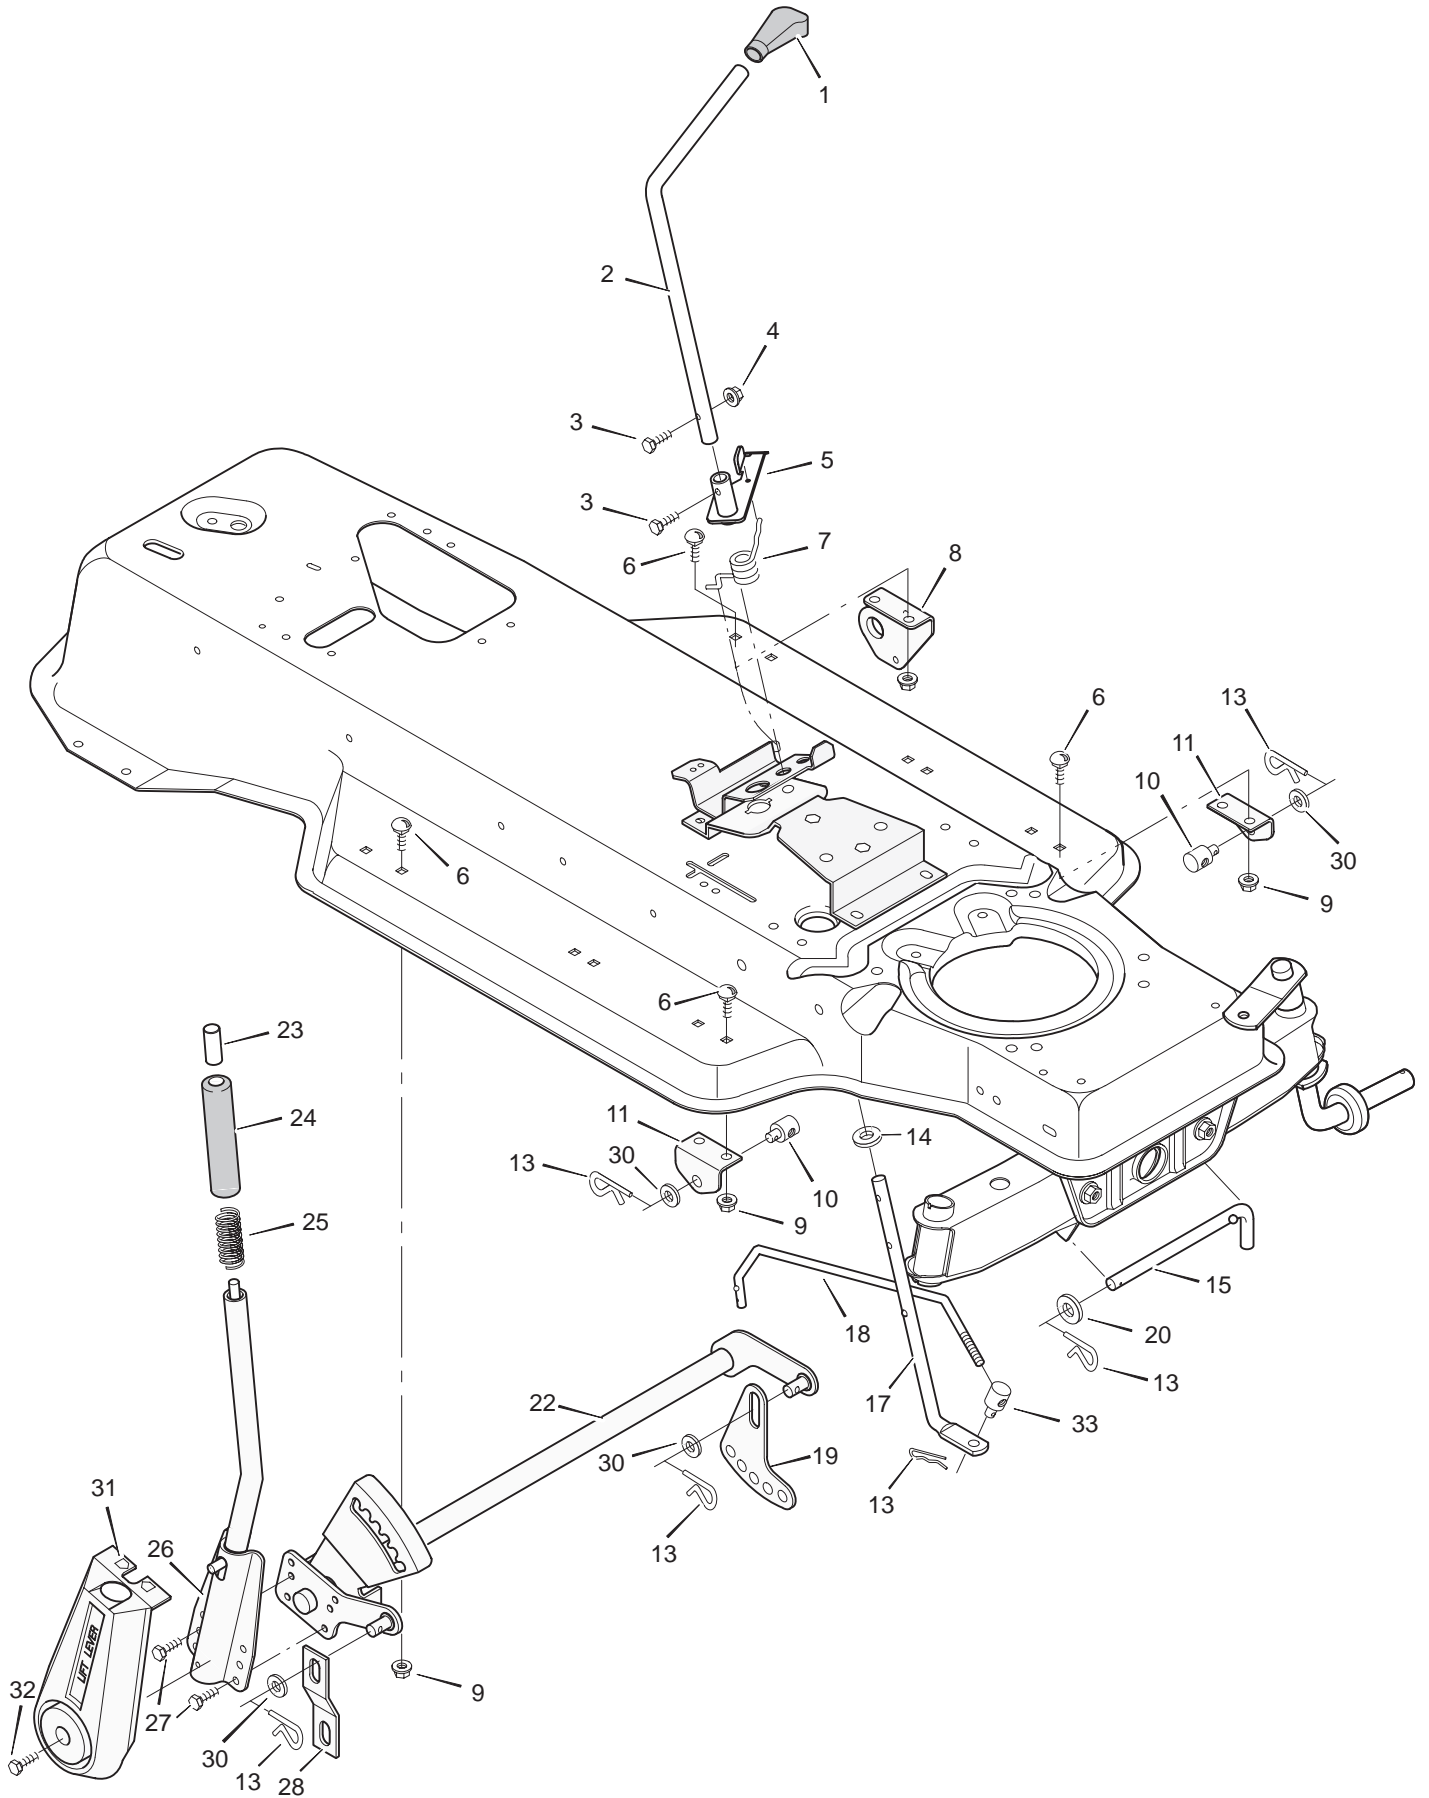

MODEL 31720x11C

REPAIR PARTS MOWER HOUSING SUSPENSION

MODEL 31720x11C

REPAIR PARTS MOWER HOUSING SUSPENSION

Key No.	Description	Part No.
1	Grip	92698
2	Control, Blade Rotation	91781Z
3	Bolt, Hex	25x3
4	Locknut, Hex	15x67
5	Lever Assembly, Switch	91917E700
6	Bolt, Carriage	2x53
7	Spring, Torsion	166x32
8	Bracket, Rear Hanger	92066E700
9	Nut, Flange	15x79
10	Nut, Adjusting	92131
10	Nut, Adjusting	92132
11	Bracket, Adjuster Rod	92133E700
12	Washer	17x124
13	Pin, Hair	31x4
14	Washer	17x122
15	Pin, Pull	90827Z
17	Lever, Lower Blade Control	91787E700
18	Rod, Blade Control	92283Z
19	Plate, Adjuster	91741E700
20	Washer	17x103
22	Lifter Assembly	92705E700
23	Button, Push	92572
24	Grip	92783
25	Spring, Compression	164x21
26	Handle Assembly	91823E700
27	Screw	26x49
28	Link, Suspension	92064E700
30	Washer	17x91Z
31	Cover, Lift Lever (Optional)	92157
32	Screw	26x263
33	Nut, Adjusting	21920