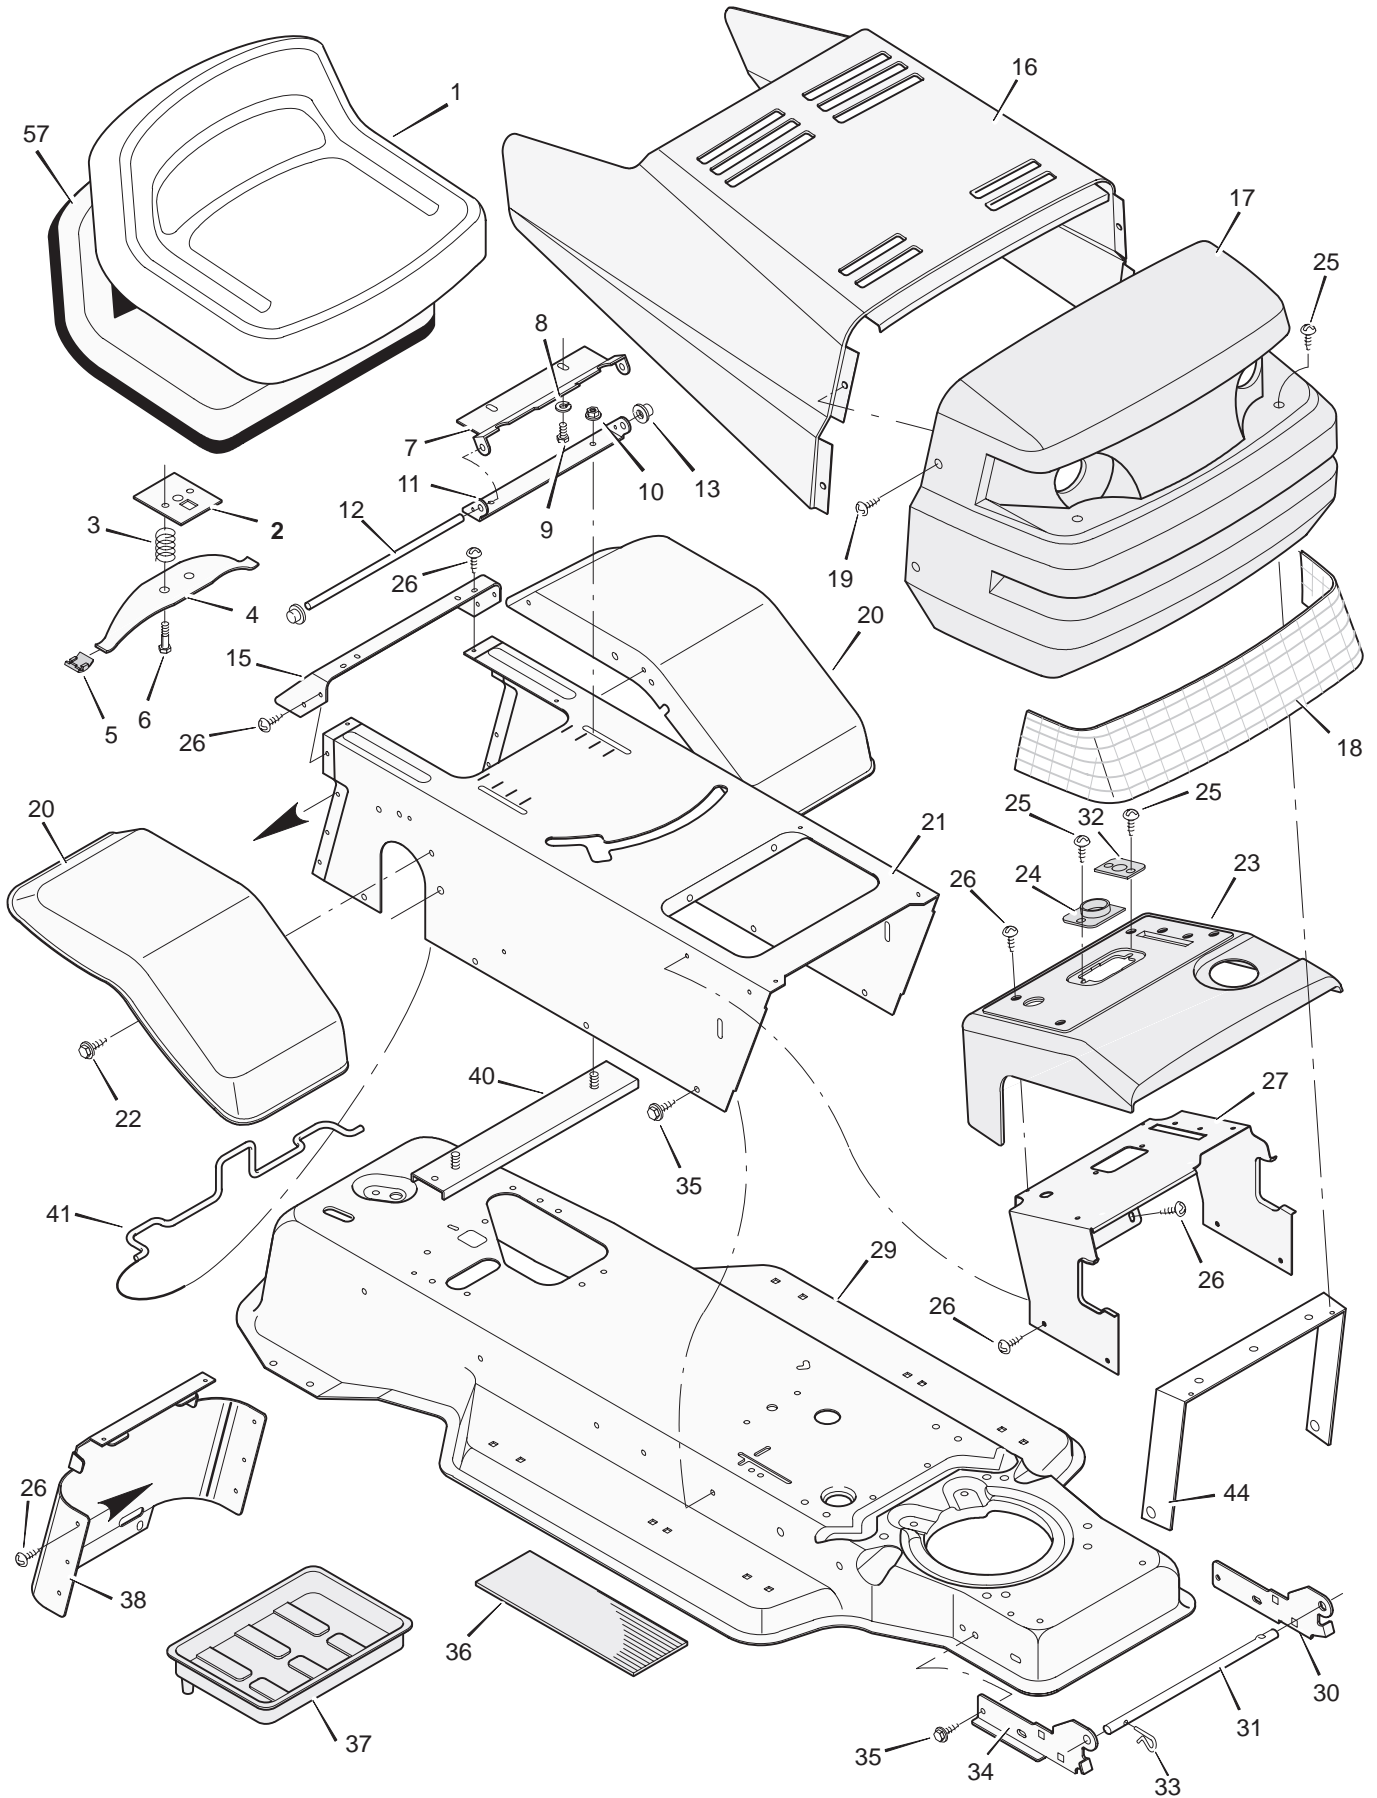

MODEL 31720x11C

REPAIR PARTS CHASSIS & HOOD

MODEL 31720x11C

REPAIR PARTS CHASSIS & HOOD

Key No.	Description	Part No.	Key No.	Description	Part No.
1	Seat	91965	25	Screw	26x239
2	Plate Assembly, Switch	91963Z	26	Screw	26x270
3	Spring, Compression	164x26	27	Support, Dash	92331E700
4	Spring, Seat	91964	29	Frame Assembly	92515E549
5	Glide, Spring	91822	30	Bracket, Left Grille	92347E700
6	Bolt, Shoulder	9x38	31	Rod, Pivot	92332Z
7	Support, Seat	92334E700	32	Bearing	92398
8	Lockwasher	18x16	33	Pin, Hair	31x4
9	Bolt, Hex	1x45	34	Bracket, Right Grille	92346E700
10	Locknut, Flange	15x88	35	Screw	26x249
11	Bracket, Pivot	91729E700	36	Mat	91900
12	Rod, Pivot	91730E700	37	Tray, Battery	91895
13	Cap, Push On	28x23	38	Cap, Console	92443E549
15	Fender, Apron	91724E549	39	Bolt	2x64
16	Hood	92333E549	40	Channel Assembly	91857E549
17	Grille Assembly (includes Lens)	92350	41	Clamp, Battery	92725Z
18	Lens	92344	44	Brace, Grille	92448Z
19	Screw	9x47	57	Pan, Seat (with foam)	92357
20	Fender	91715E549	—	Book, Instruction	F-99766
21	Console Assembly	92727E549	—	Decal, Left & Right Hood	44x7035
22	Screw	26x263	—	Decal, Left & Right Console	44x7036
23	Dash Panel	92605E700	—	Decal, Shift Pattern	44x1459
24	Bearing, Steering	92399			