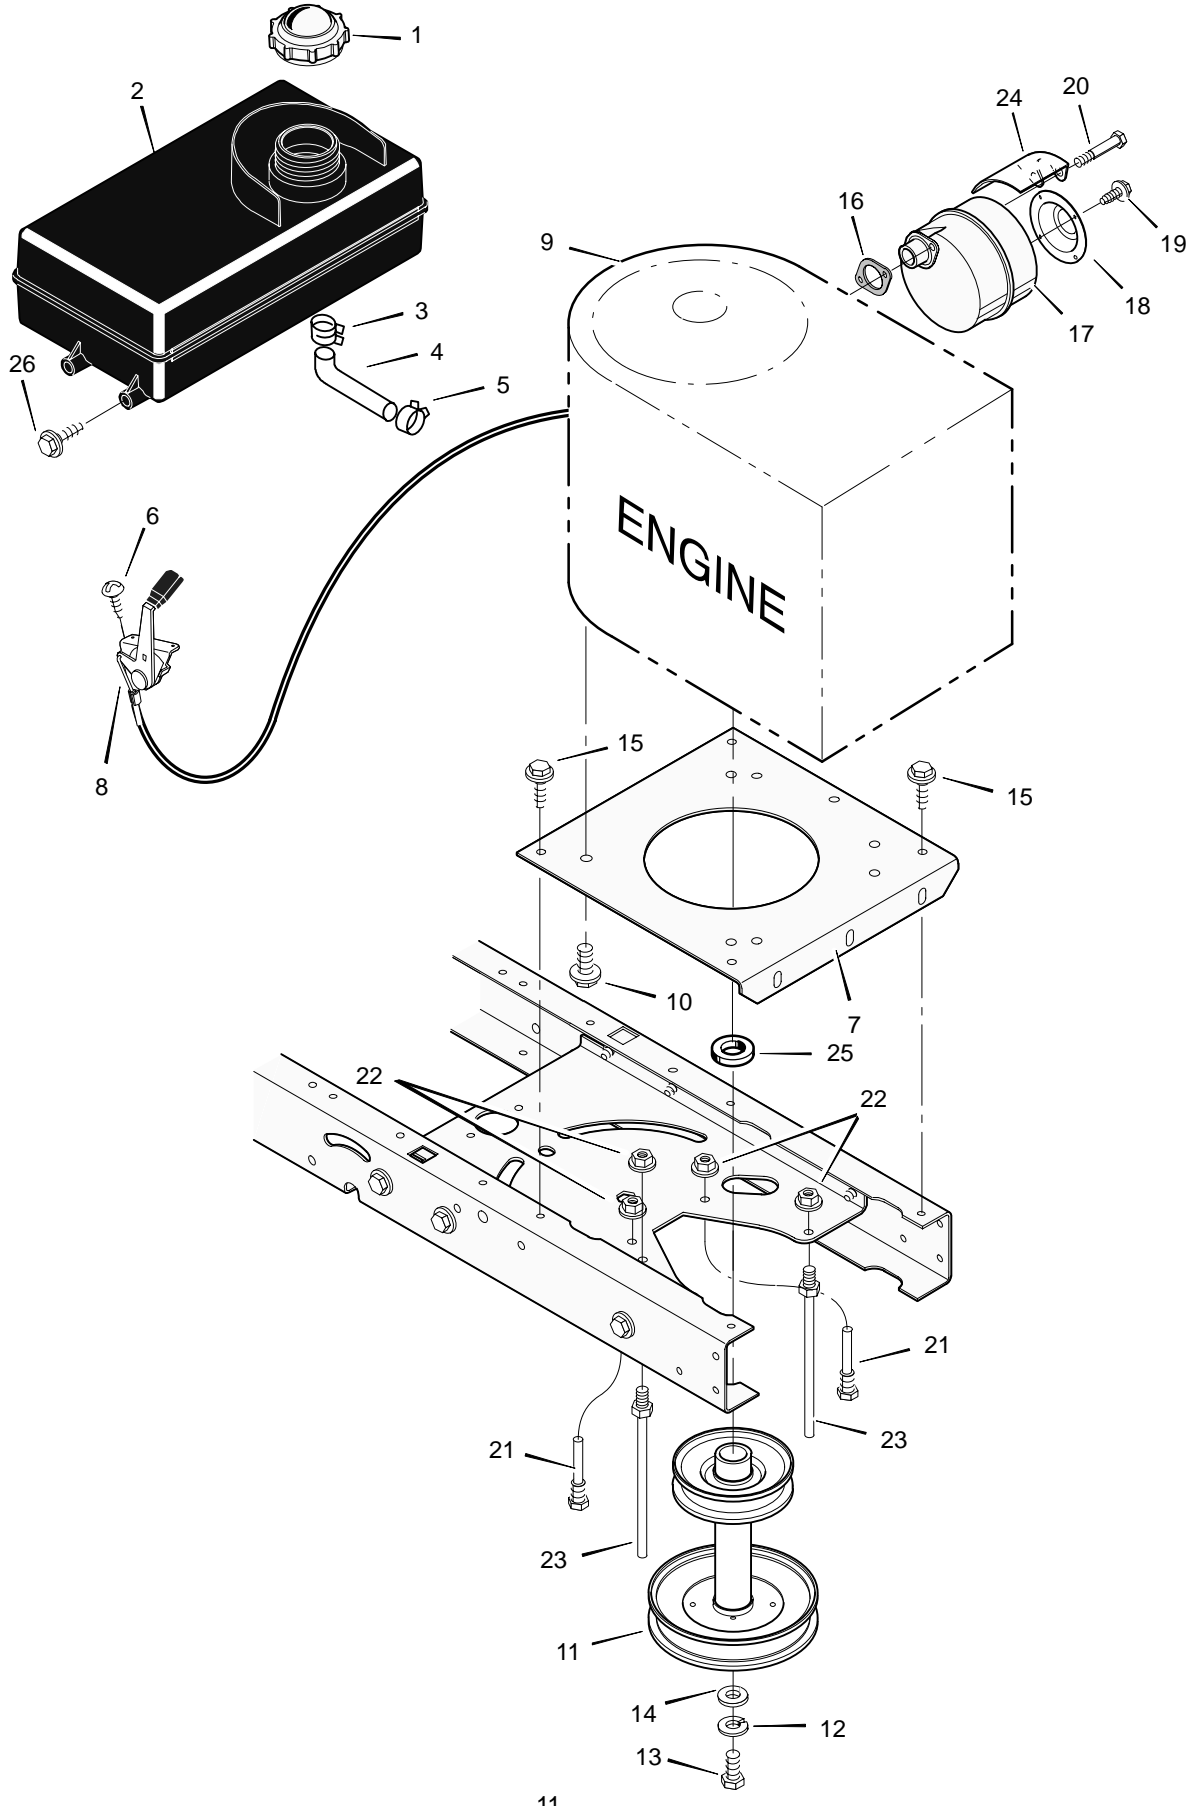

MODEL 31201x98B

REPAIR PARTS ENGINE MOUNT

MODEL 31201x98B

REPAIR PARTS ENGINE MOUNT

Key No.	Description	Part No.
1	Fuel Cap	92317
2	Fuel Tank	94073
3	Hose Clamp	95197
4	Fuel Line	23717
5	Hose Clamp	95197
6	Screw	26x201
7	Plate, Engine	94006E700
8	Throttle Control	91989
9	Engine	—
10	Bolt, Engine Mount	25x7
11	Stack Pulley Assembly	690439 Z
12	Lockwasher	19x35
13	Bolt, Hex	1x140
14	Washer	17x170
15	Screw	26x249
16	Gasket	91309
17	Muffler	91271
18	Deflector, Muffler	94099Z
19	Screw	26x208
20	Bolt, Hex	1x134
21	Guide, Belt	93349
22	Nut, Flange	15x79 Z
23	Guide, Belt	94066
24	Shield, Heat	91277
26	Screw	26x253
25	Spacer	93077