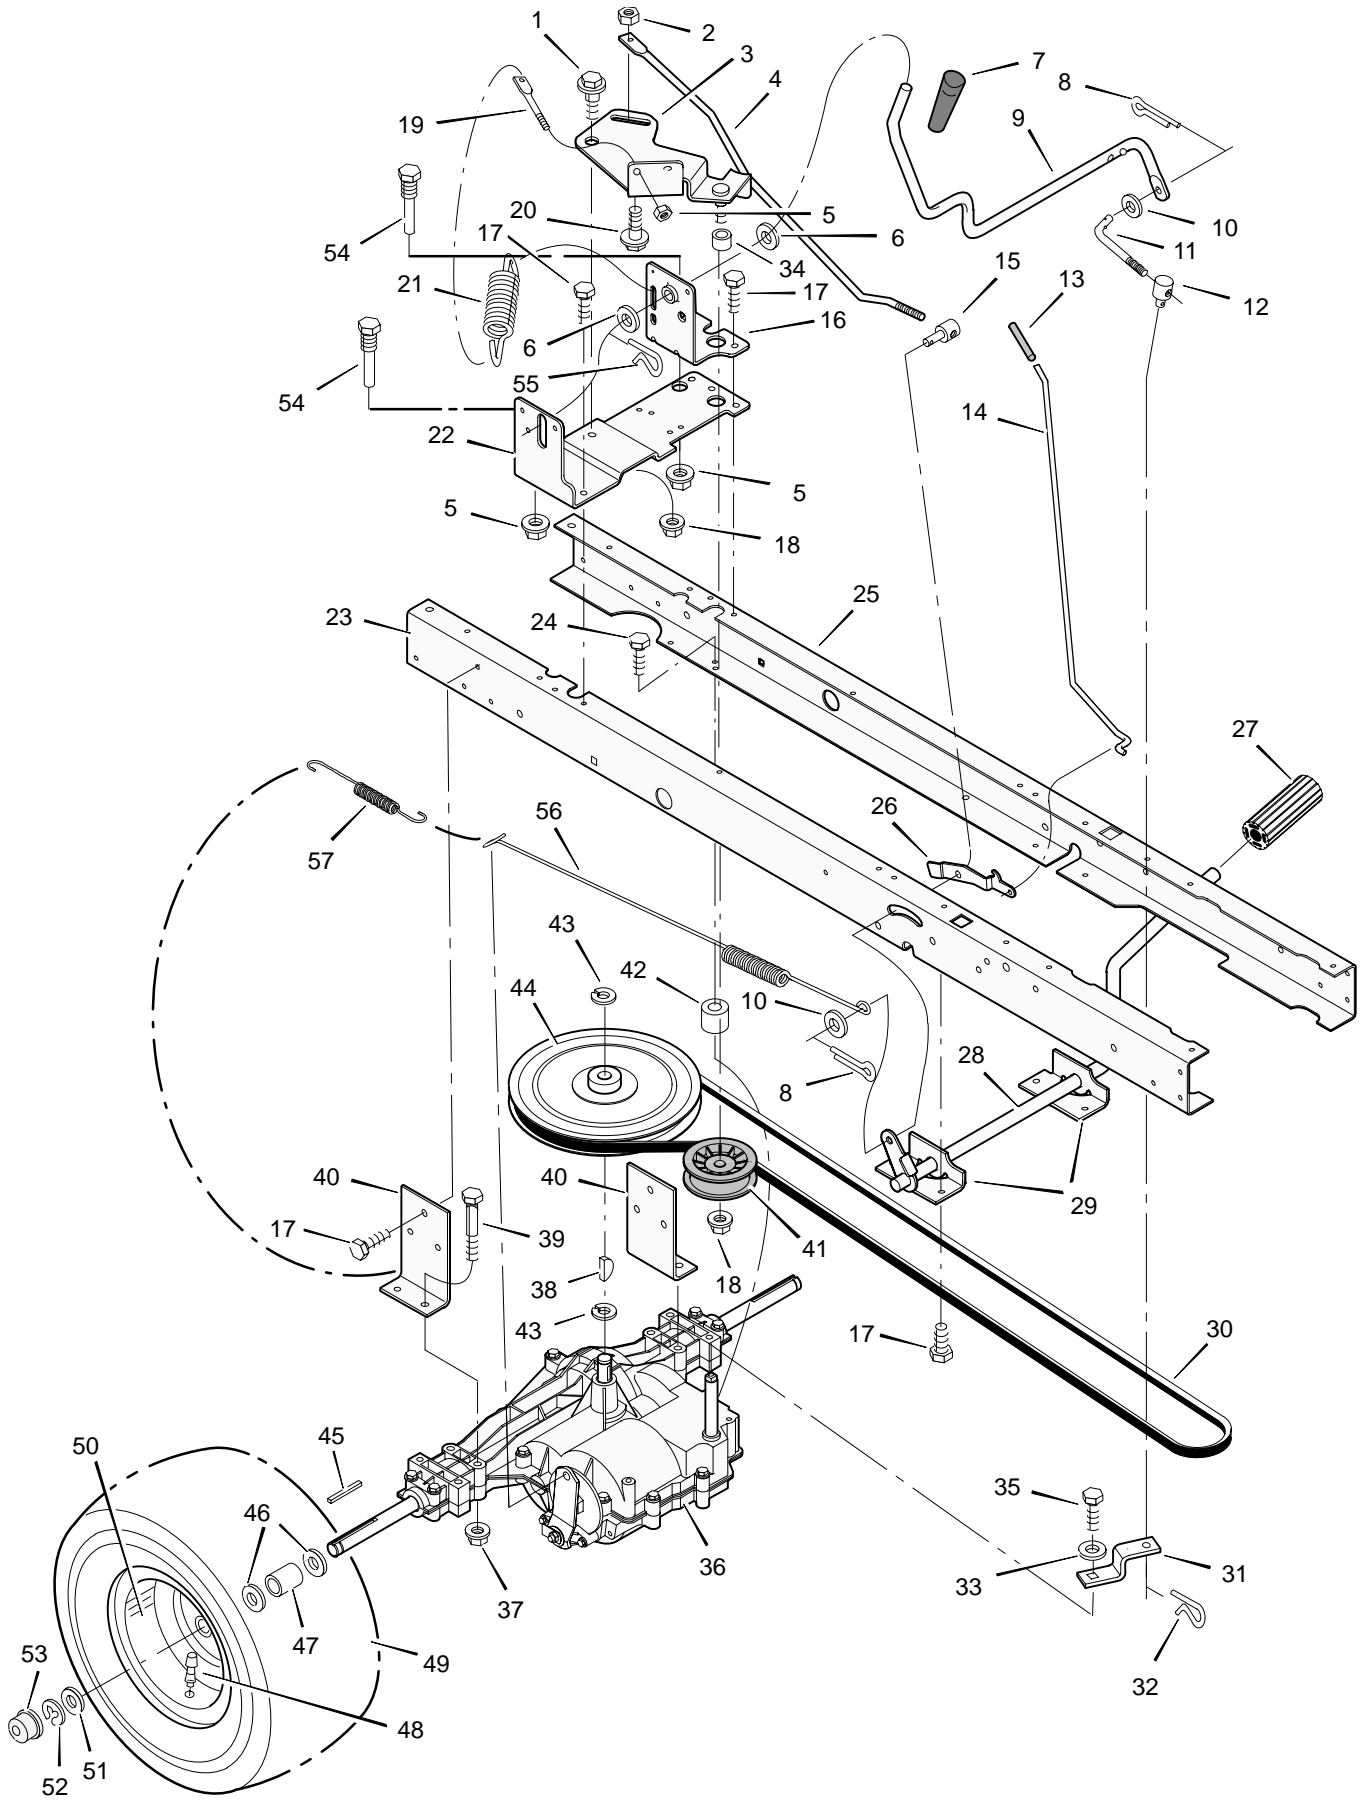

MODEL 31201x98B

REPAIR PARTS MOTION DRIVE

MODEL 31201x98B

REPAIR PARTS MOTION DRIVE

Key No.	Description	Part No.	Key No.	Description	Part No.
1	Bolt, Shoulder	9x39	30	Belt, Motion Drive	37x87
2	Nut, Hex	15x89	31	Yoke, Shift	94031Z
3	Arm, Idler	690273	32	Pin, Hair	31x6
4	Rod, Clutch	94041 Z	33	Washer	17x148
5	Nut	15x79	34	Spacer	690369
6	Washer	17x102	35	Bolt	6x105
7	Grip	92697	36	Transaxle	—
8	Pin, Cotter	30x20	37	Nut	15x88
9	Lever, Shift	94043 Z	38	Key, Woodruff	20697
10	Washer	17x47	39	Bolt	1x155
11	Link, Shift	94044 Z	40	Bracket, Transaxle	94008E700
12	Nut, Adjuster	21920	41	Pulley	690409
13	Grip	91079	42	Spacer	94132
14	Rod, Parking Brake	94152 Z	43	E-Ring	11x7
15	Nut, Adjuster	94815	44	Pulley, Drive	95094
16	Bracket, Shift	94034E700	45	Key, Square	21553
17	Screw	26x249	46	Washer	17x160
18	Nut	15x84	47	Spacer, Transaxle	690554 Z
19	Mount, Stud Spring	94042 Z	48	Stem, Valve	24373
20	Bolt, Shoulder	9x54	49	Tire *	776114
21	Spring, Extension	165x116	—	Tube	407049
22	Bracket, Shifter	690166E700	50	Wheel & Tire Assembly	690376-601
23	Frame, Right	690206E700	51	Washer	17x195
24	Screw	25x12	52	E-Ring	11x3
25	Frame, Left	690207E700	53	Hub Cap	94618
26	Latch, Parking Brake	94045 Z	54	Guide, Belt	93349
27	Pedal	21544	55	Pin, Hair	31x4
28	Lever, Brake/Clutch	94038E700	56	Spring, Extension	165x141
29	Bracket, Pedal	94035E700	57	Spring, Extension	165x92

* When you order a tire, make sure to give the brand name of the tire so that the tread pattern on the tire will match.