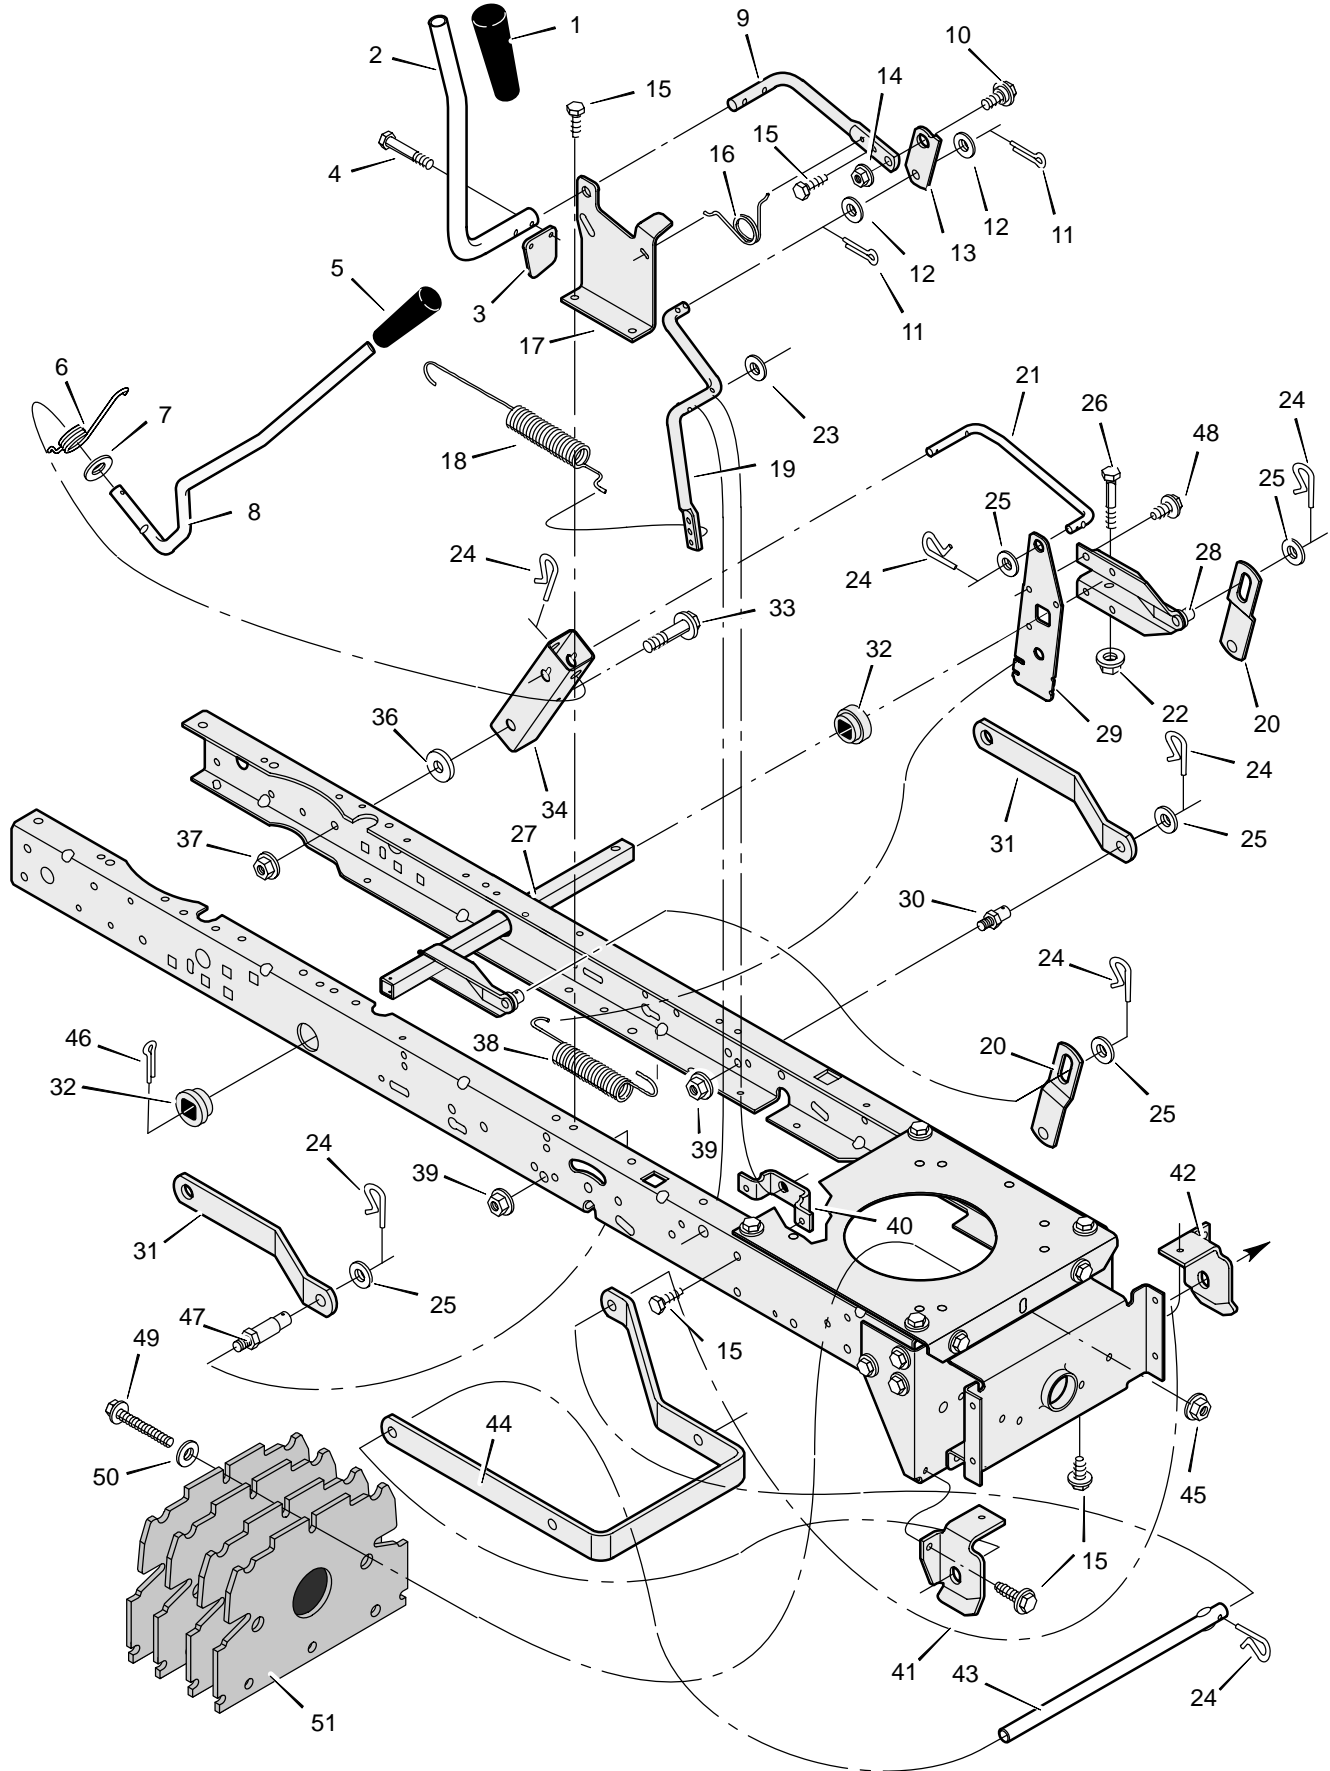

MODEL 31201x98B

REPAIR PARTS MOWER HOUSING SUSPENSION

MODEL 31201x98B

REPAIR PARTS MOWER HOUSING SUSPENSION

Key No.	Description	Part No.	Key No.	Description	Part No.
1	Grip	92698	26	Bolt, Hex	1x74
2	Handle, PTO	94157 Z	27	Arm Assembly, Right Lift	690386E700
3	Pad, Switch	94022 Z	28	Arm, Right Lift	94180E700
4	Bolt	25x3	29	Plate, Lift Arm	94030E700
5	Grip	92697	30	Pin	94067
6	Spring	166x40	31	Bracket, Rear Suspension	94055E700
7	Washer	17x103	32	Bushing, Lift Tube	94065
8	Handle, Lift	690533	33	Bolt, Shoulder	9x53
9	Lever, PTO	94017 Z	34	Bracket, Pivot	94015E700
10	Bolt, Shoulder	9x39	36	Washer	17x191
11	Pin, Cotter	30x20	37	Nut, Flange	15x84
12	Washer	17x102	38	Spring	165x117
13	Link, PTO	94004 Z	39	Nut, Flange	15x68
14	Nut, Flange	15x84	40	Bracket, PTO	94005E700
15	Screw	26x249	41	Hanger, Right Deck	94026E700
16	Spring	166x39	42	Hanger, Left Deck	94027E700
17	Bracket, PTO	94018E700	43	Rod, Hanger	94158Z
18	Spring	165x116	44	Hanger, Front	690381E700
19	Crank, PTO	690394E700	45	Nut, Flange	15x89
20	Link, Lift	94053E700	46	Pin, Cotter	30x49
21	Link, Lift Handle	94028E700	47	Pin, Threaded Shoulder	690382
22	Nut, Flange	15x118	48	Screw	26x49
23	Washer	17x57	49	Bolt, Hex	1x106
24	Pin, Hair	31x4	50	Washer	17x38
25	Washer	17x91	51	Plate, Weight	690370E700