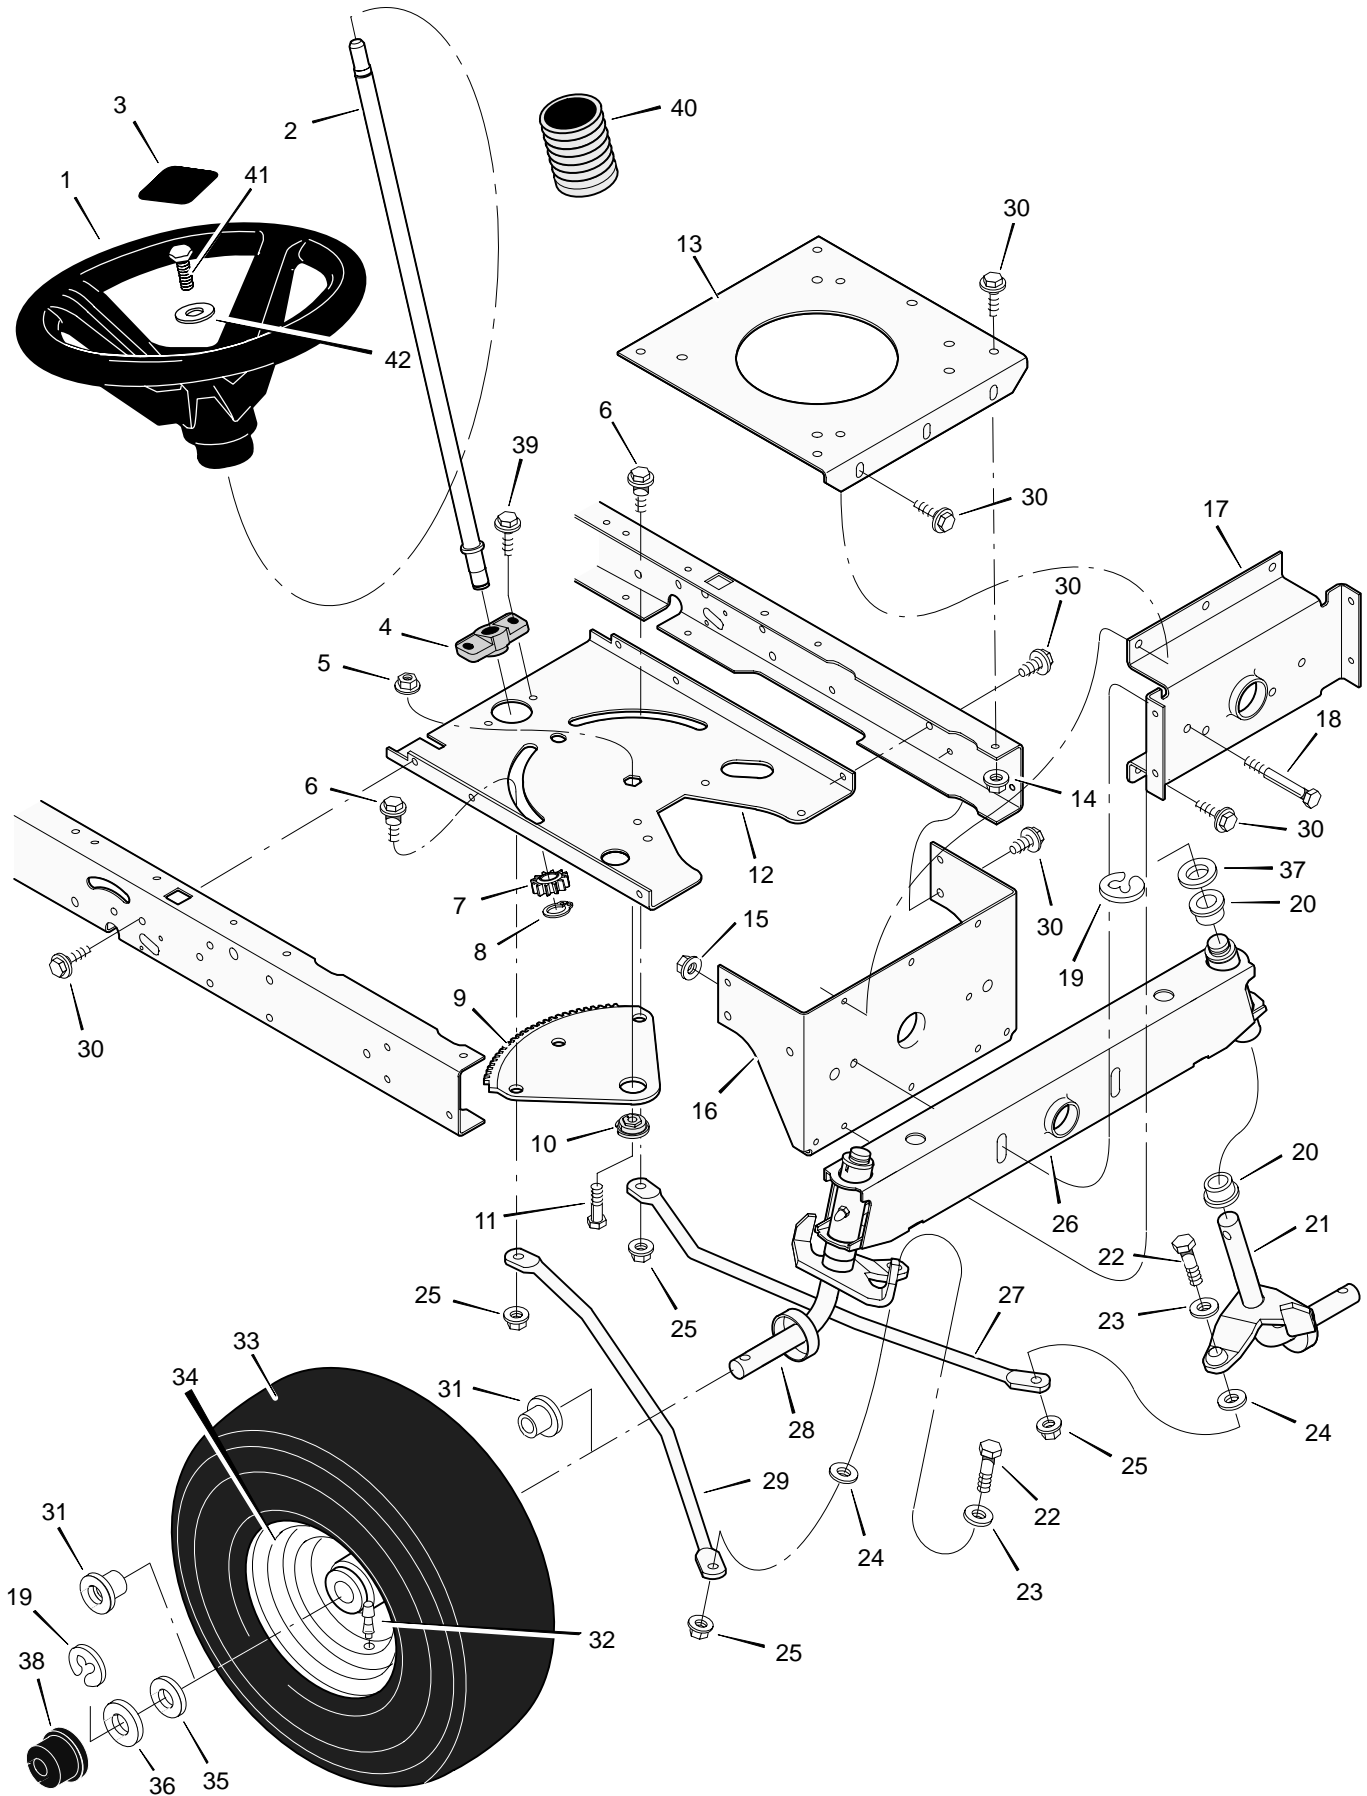

MODEL 31201x98B

REPAIR PARTS STEERING

MODEL 31201x98B

REPAIR PARTS STEERING

Key No.	Description	Part No.	Key No.	Description	Part No.
1	Wheel, Steering	95336	23	Washer	17x104
2	Post, Steering	690625	24	Washer	17x53 Z
3	Insert, Steering Wheel	95338	25	Nut, Flange	15x84
4	Bearing	94124	26	Axle Assembly	690210E700
5	Nut, Flange	15x111	27	Drag Link, Left	95329E700
6	Bolt, Shoulder	9x57	28	Spindle Assembly, Right	95182E700
7	Gear, Pinion	690183E700	29	Drag Link, Right	95328E700
8	Ring, Snap	11x25	30	Screw	26x249
9	Gear, Sector	94121E700	31	Bearing, Wheel	91334
10	Bearing	94123	32	Stem, Valve	24373
11	Bolt	1x84	33	Tire *	90594
12	Plate, Steering	690551E700	—	Tube	407046
13	Plate, Engine	94006E700	34	Wheel and Tire Assembly	690377-601
14	Nut, Flange	15x88	35	Washer	17x195
15	Nut, Flange	15x118	36	Washer	17x113
16	Bracket, Hanger	94013E700	37	Washer	17x83
17	Axle, Hanger	94007E700	38	Hub Cap	94618
18	Bolt	1x146	39	Screw	26x267
19	E-ring	11x3	40	Bellows	92059
20	Bearing	690150	41	Bolt	25x3
21	Spindle Assembly, Left	95183E700	42	Washer	17x146
22	Bolt	1x111			

* When you order a tire, make sure to give the brand name of the tire so that the tread pattern on the tire will match.