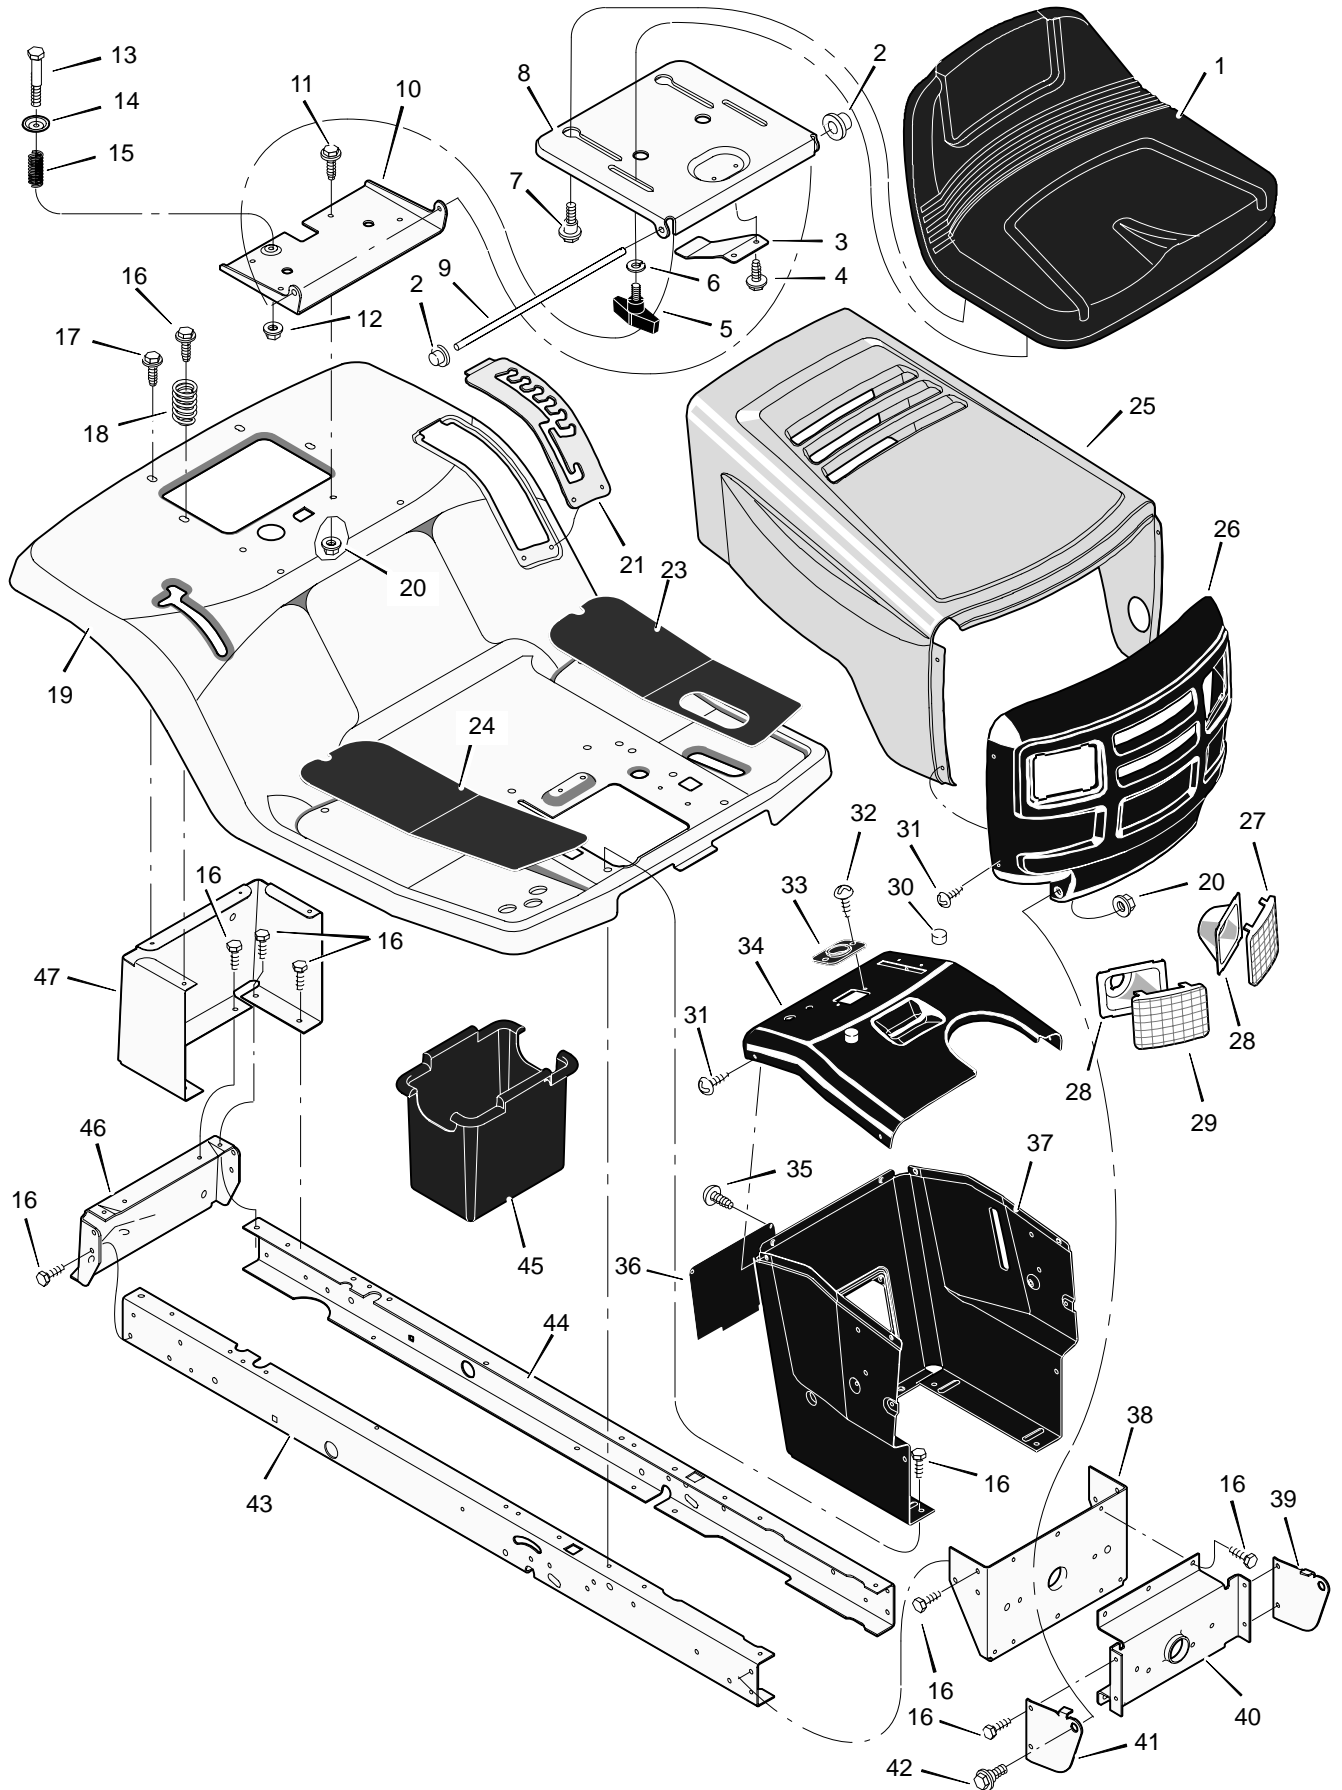

MODEL 31201x98B

REPAIR PARTS CHASSIS & HOOD

MODEL 31201x98B

REPAIR PARTS CHASSIS & HOOD

Key No.	Description	Part No.	Key No.	Description	Part No.
1	Seat	690566	27	Lens, Left	94081
2	Cap, Push On	28x23	28	Bezel	94807 Z
3	Spring	94057	29	Lens, Right	94080
4	Screw	26x229	31	Screw	26x270
5	Bolt, Wing	94160	32	Screw	26x239
6	Washer	17x47	33	Bearing, Steering	94075
7	Bolt, Shoulder	9x56	34	Dash	94074E700
8	Support, Seat	94154E700	35	Screw	26x250
9	Rod, Pivot	94156 Z	36	Panel, Access	93007E700
10	Bracket, Pivot	94153E700	37	Support, Dash	95318E700
11	Bolt	1x45	38	Bracket, Rear Hanger	94013E700
12	Nut	15x89	39	Support, Left Grille	94083E700
13	Bolt, Shoulder	9x55	40	Axle, Hanger	94007E700
14	Washer	94155Z	41	Support, Right Grille	94082E700
15	Spring	164x31	42	Bolt, Shoulder	9x51
16	Screw	26x249	43	Frame, Right	690206E700
17	Screw	26x263	44	Frame, Left	690207E700
18	Spring	164x30	45	Container, Battery	690424
19	Deck, Seat	95249E245	46	Plate, Hitch	1001002E700
20	Nut	15x88	47	Panel, Rear	690434E700
21	Plate, Index	94151E700	—	Decal, Right Hood	48x148
23	Mat, Left	94999	—	Decal, Left Hood	48x149
24	Mat, Right	94998	—	Decal, Warning	44x7325
25	Hood	690608E245	—	Instruction Book & Parts List	F-000746L
26	Grille	94079E700