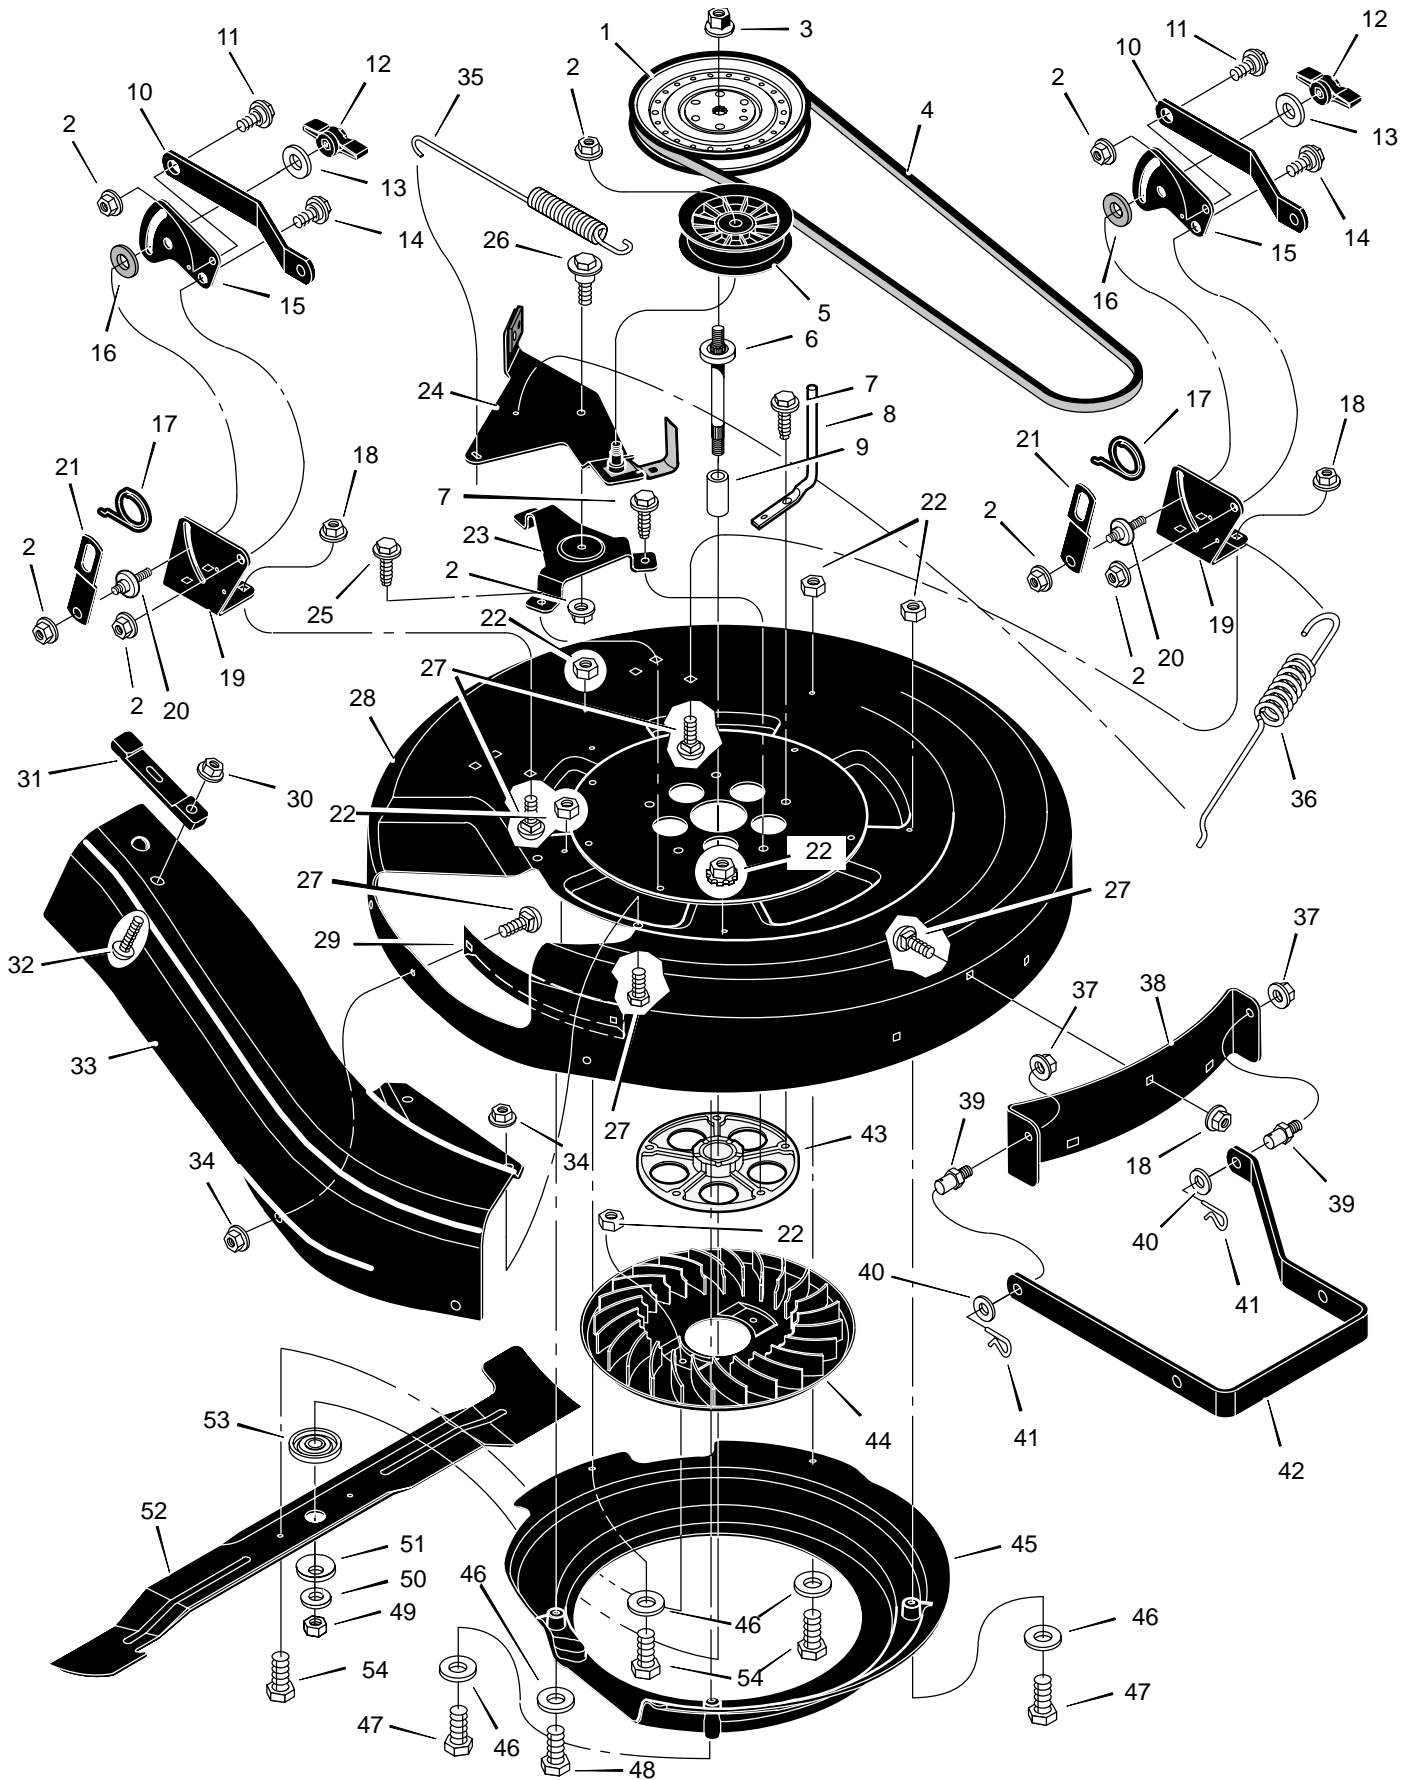

MODEL 31201x98B

REPAIR PARTS MOWER HOUSING

MODEL 31201x98B

REPAIR PARTS MOWER HOUSING

Key No.	Description	Part No.	Key No.	Description	Part No.
1	Pulley	690432	29	Baffle	690399E700
2	Nut, Flange	15x84	30	Nut, Flange	15x89
3	Nut	15x121	31	Strap, Rubber	54695
4	Belt, Blade	37x74	32	Screw	1x139
5	Pulley, Idler	690387	33	Extension, Chute	690367
6	Mandrel	94129	34	Nut	15x79
7	Screw	25x7	35	Spring, PTO	165x118
8	Guide, Belt	92424	36	Spring, Extension	165x140
9	Spacer	94130	37	Nut, Flange	15x84
10	Bracket, Rear Suspension	94055E700	38	Bracket, Front Deck	690380E700
11	Bolt, Shoulder	9x52	39	Pin, Threaded Shoulder	94067
12	Knob	94068	40	Washer	17x91
13	Washer	17x45	41	Pin, Hair	31x4
14	Bolt, Shoulder	9x51	42	Hanger, Front	690381E700
15	Plate, Suspension	690379E700	43	Housing, Jackshaft	94305
16	Pad, Friction	94137	44	Fan, Assist	690359
17	Spring	166x43	45	Housing, Fan	690360
18	Nut, Flange	15x79	46	Washer	17x37
19	Bracket, Rear Deck	690378E700	47	Bolt	1x94
20	Pin, Hanger	95194	48	Bolt	1x90
21	Link, Lift	94053	49	Nut	15x100
22	Nut	15x116	50	Washer	17x165
23	Bracket, Idler Arm	690427E700	51	Washer, Belleville	17x166
24	Assembly, Idler Arm & Pad	690647	52	Blade	690398E701
25	Screw	26x249	53	Adapter, Blade	92466
26	Bolt, Shoulder	9x39	54	Bolt	1x121
27	Bolt, Carriage	2x64	1-54	Blade Housing, Complete	776110
28	Housing, Blade	690530E700